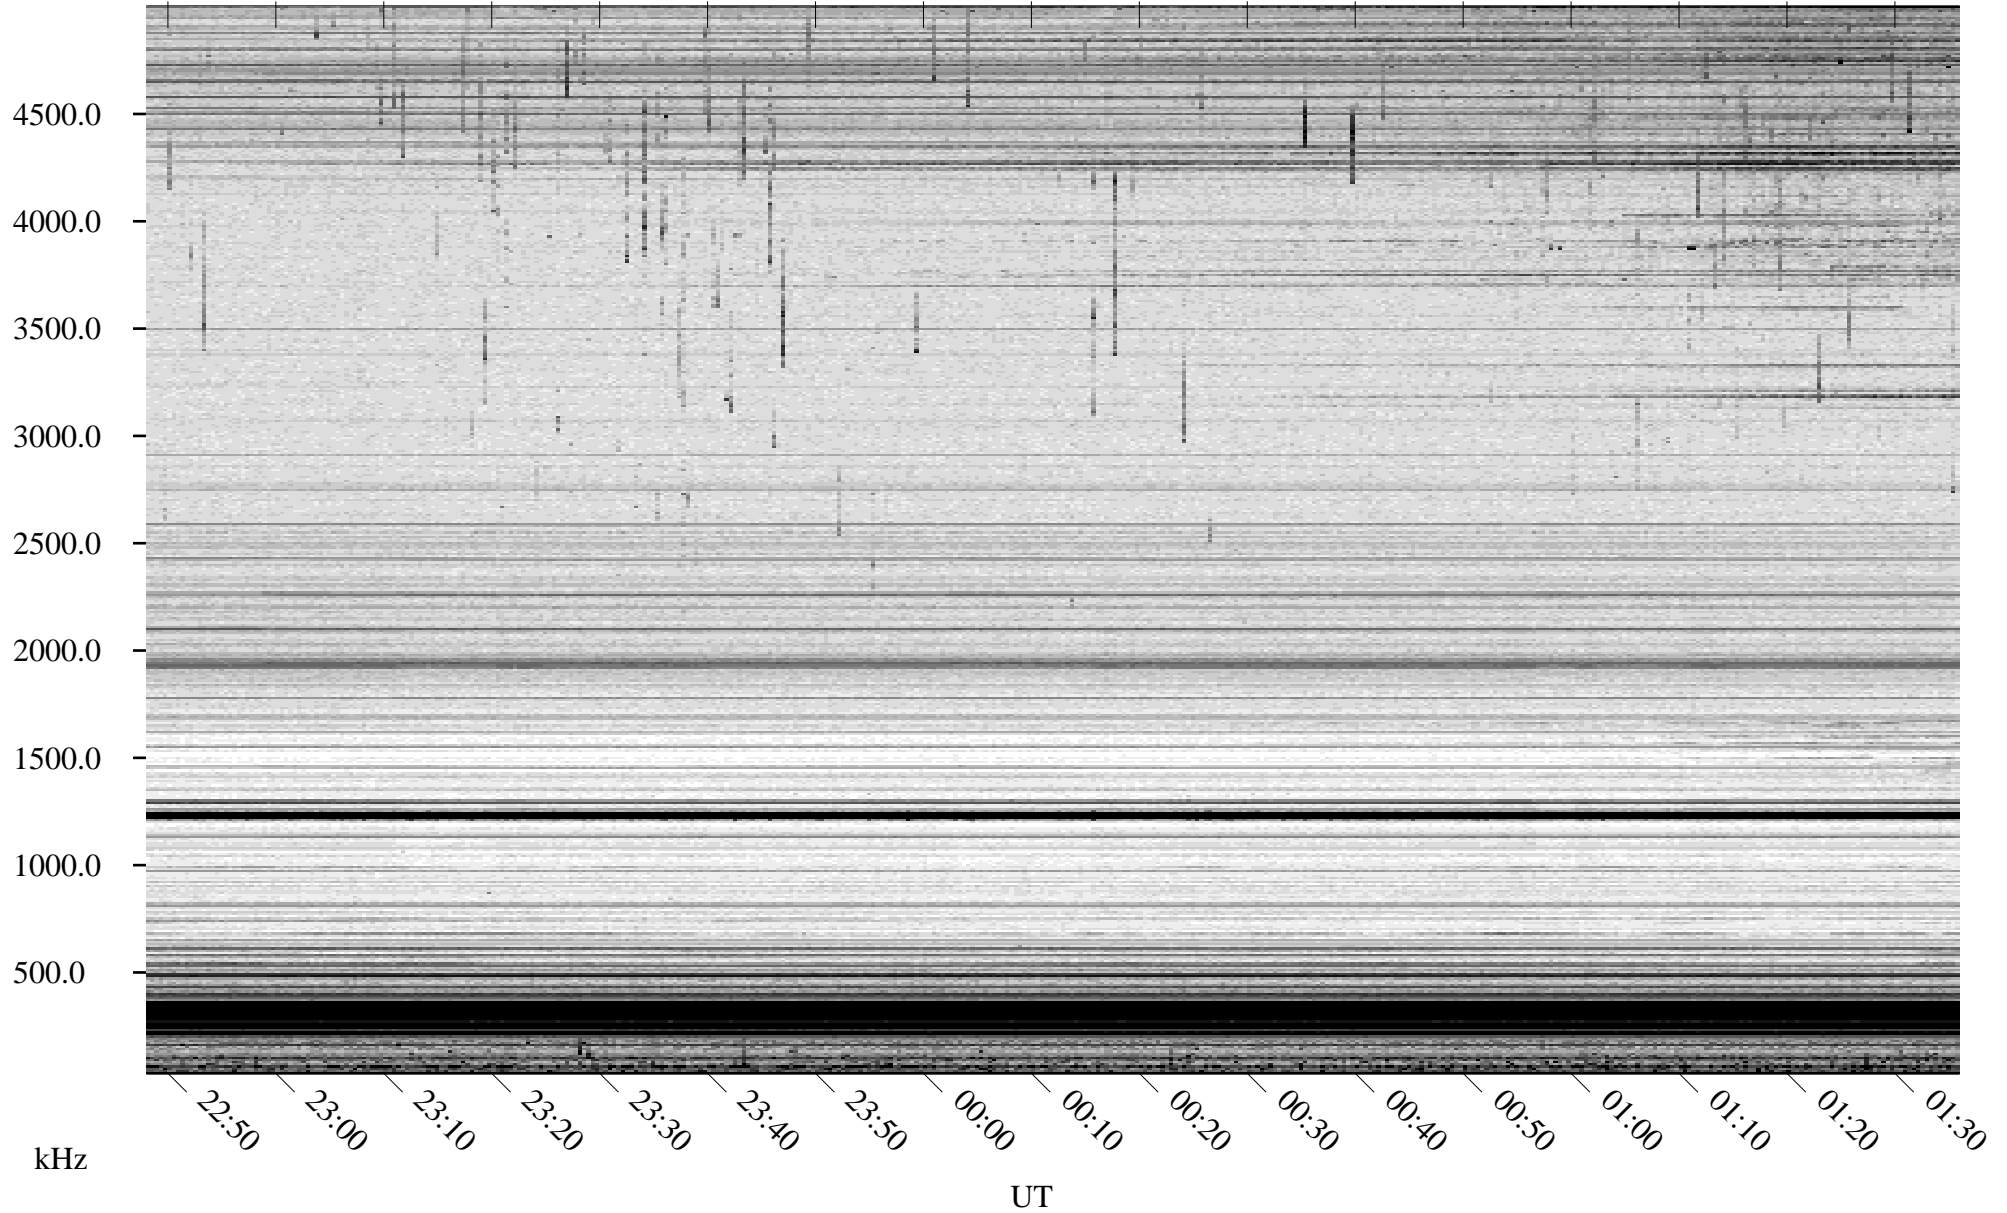

06/28/2007 Churchill, Manitoba

Linear Scale Black = 161 White = 15

CH07179L.R00m max_12

Page 1

06/28/2007 Churchill, Manitoba

Linear Scale Black = 161 White = 15

CH07179L.R00m max_12

Page 2

06/29/2007 Churchill, Manitoba

Linear Scale Black = 161 White = 15

CH07179L.R00m max_12

Page 3

06/29/2007 Churchill, Manitoba

Linear Scale Black = 161 White = 15

CH07179L.R00m max_12

Page 4

06/29/2007 Churchill, Manitoba

Linear Scale Black = 161 White = 15

CH07179L.R00m max_12

Page 5

06/29/2007 Churchill, Manitoba

Linear Scale Black = 161 White = 15

CH07179L.R00m max_12

Page 6

06/29/2007 Churchill, Manitoba

Linear Scale Black = 161 White = 15

CH07179L.R00m max_12

Page 7

06/29/2007 Churchill, Manitoba

Linear Scale Black = 161 White = 15

CH07179L.R00m max_12

Page 8