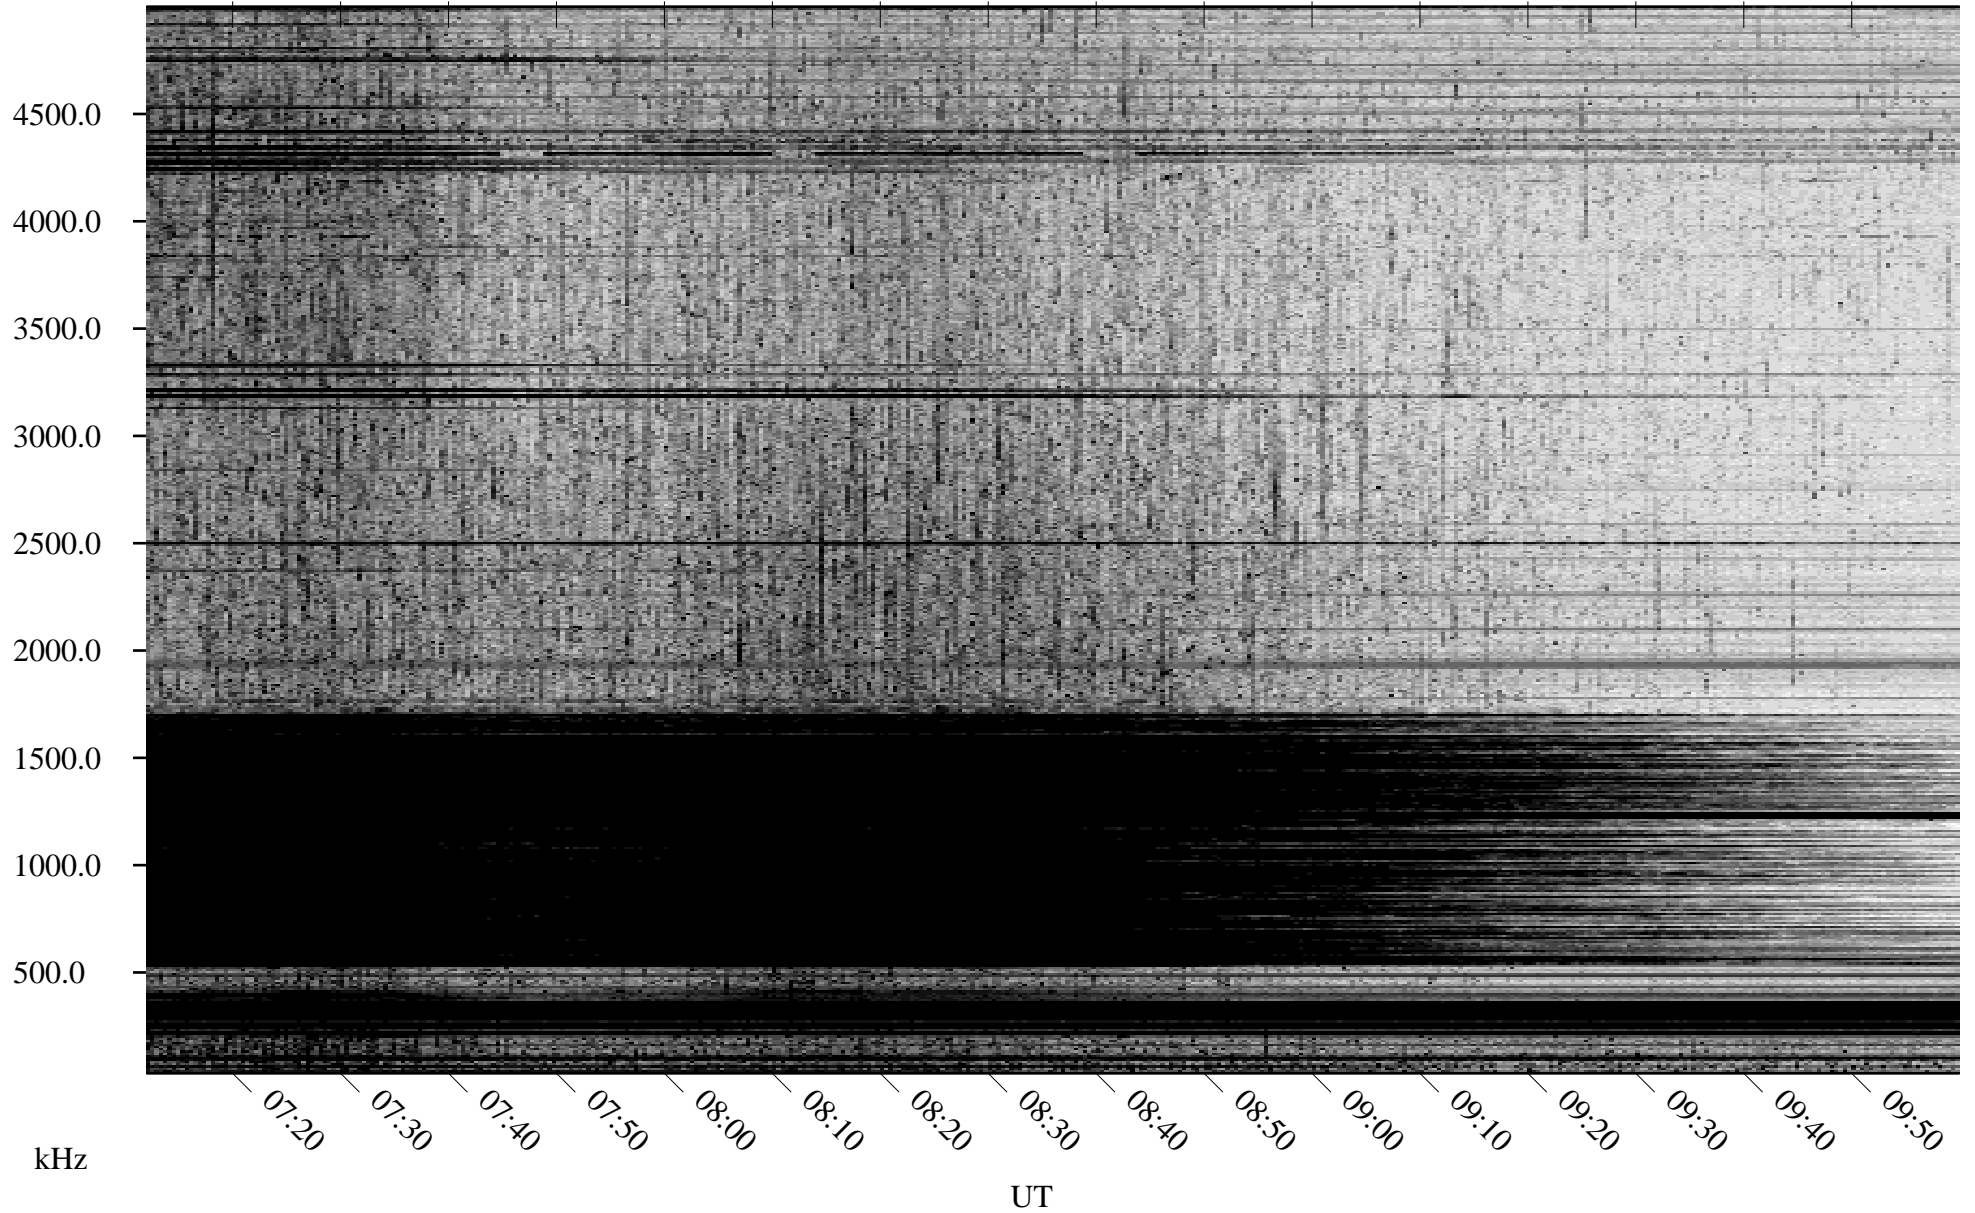

06/28/2007 Churchill, Manitoba

Linear Scale Black = 161 White = 15

CH07179L.R00m max_12

Page 1

06/28/2007 Churchill, Manitoba

Linear Scale Black = 161 White = 15

CH07179L.R00m max_12

Page 2

06/29/2007 Churchill, Manitoba

Linear Scale Black = 161 White = 15

CH07179L.R00m max_12

Page 3

06/29/2007 Churchill, Manitoba

Linear Scale Black = 161 White = 15

CH07179L.R00m max_12

Page 4

06/29/2007 Churchill, Manitoba

Linear Scale Black = 161 White = 15

CH07179L.R00m max_12

Page 5

06/29/2007 Churchill, Manitoba

Linear Scale Black = 161 White = 15

CH07179L.R00m max_12

Page 6

06/29/2007 Churchill, Manitoba

Linear Scale Black = 161 White = 15

CH07179L.R00m max_12

Page 7

06/29/2007 Churchill, Manitoba

Linear Scale Black = 161 White = 15

CH07179L.R00m max_12

Page 8