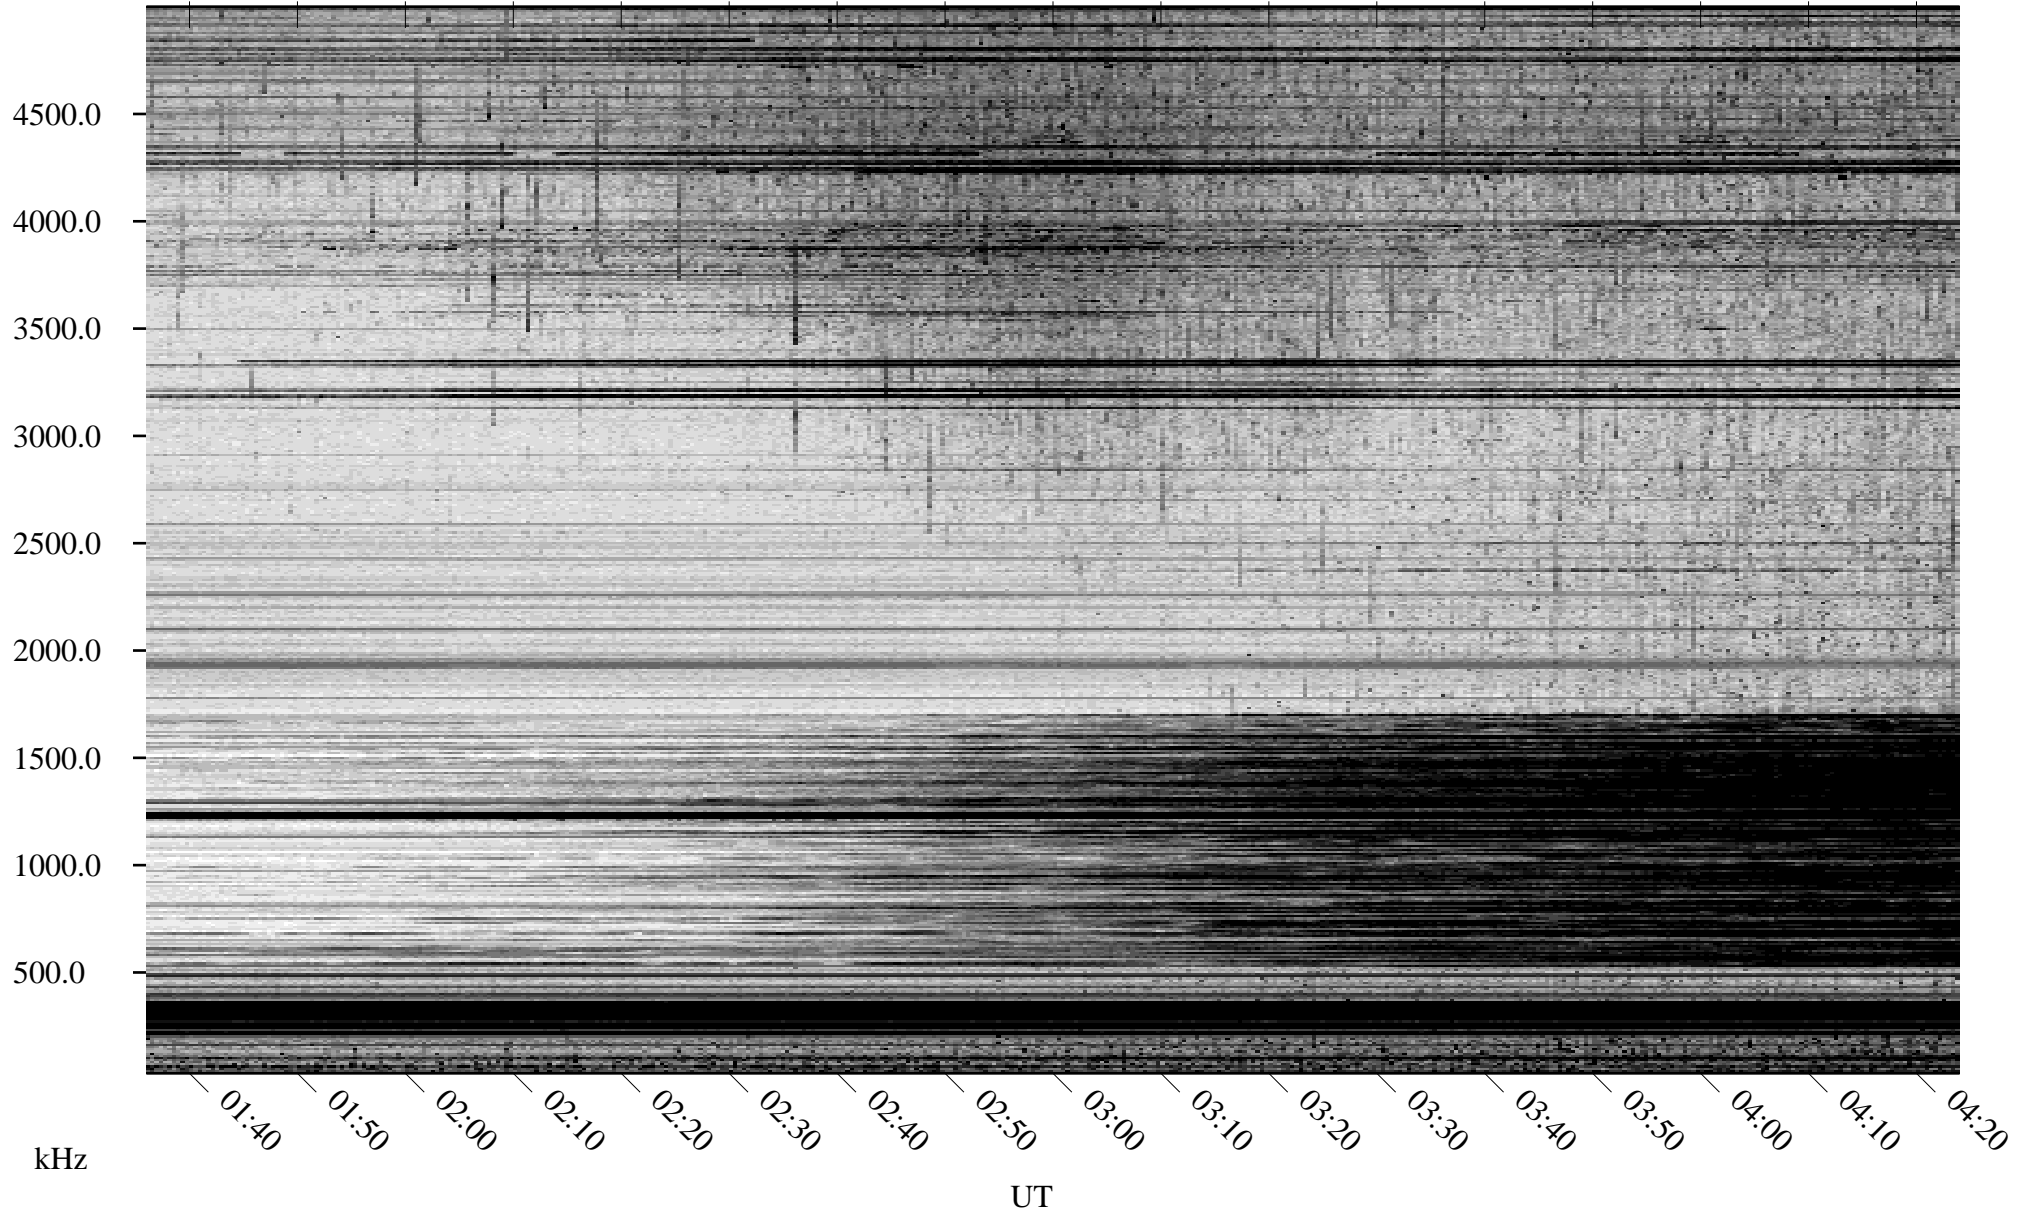

06/28/2007 Churchill, Manitoba

Linear Scale Black = 161 White = 15

CH07179L.R00m max_12

Page 1

06/28/2007 Churchill, Manitoba

Linear Scale Black = 161 White = 15

CH07179L.R00m max_12

Page 2

06/29/2007 Churchill, Manitoba

Linear Scale Black = 161 White = 15

CH07179L.R00m max_12

Page 3

06/29/2007 Churchill, Manitoba

Linear Scale Black = 161 White = 15

CH07179L.R00m max_12

Page 4

06/29/2007 Churchill, Manitoba

Linear Scale Black = 161 White = 15

CH07179L.R00m max_12

Page 5

06/29/2007 Churchill, Manitoba

Linear Scale Black = 161 White = 15

CH07179L.R00m max_12

Page 6

06/29/2007 Churchill, Manitoba

Linear Scale Black = 161 White = 15

CH07179L.R00m max_12

Page 7

06/29/2007 Churchill, Manitoba

Linear Scale Black = 161 White = 15

CH07179L.R00m max_12

Page 8