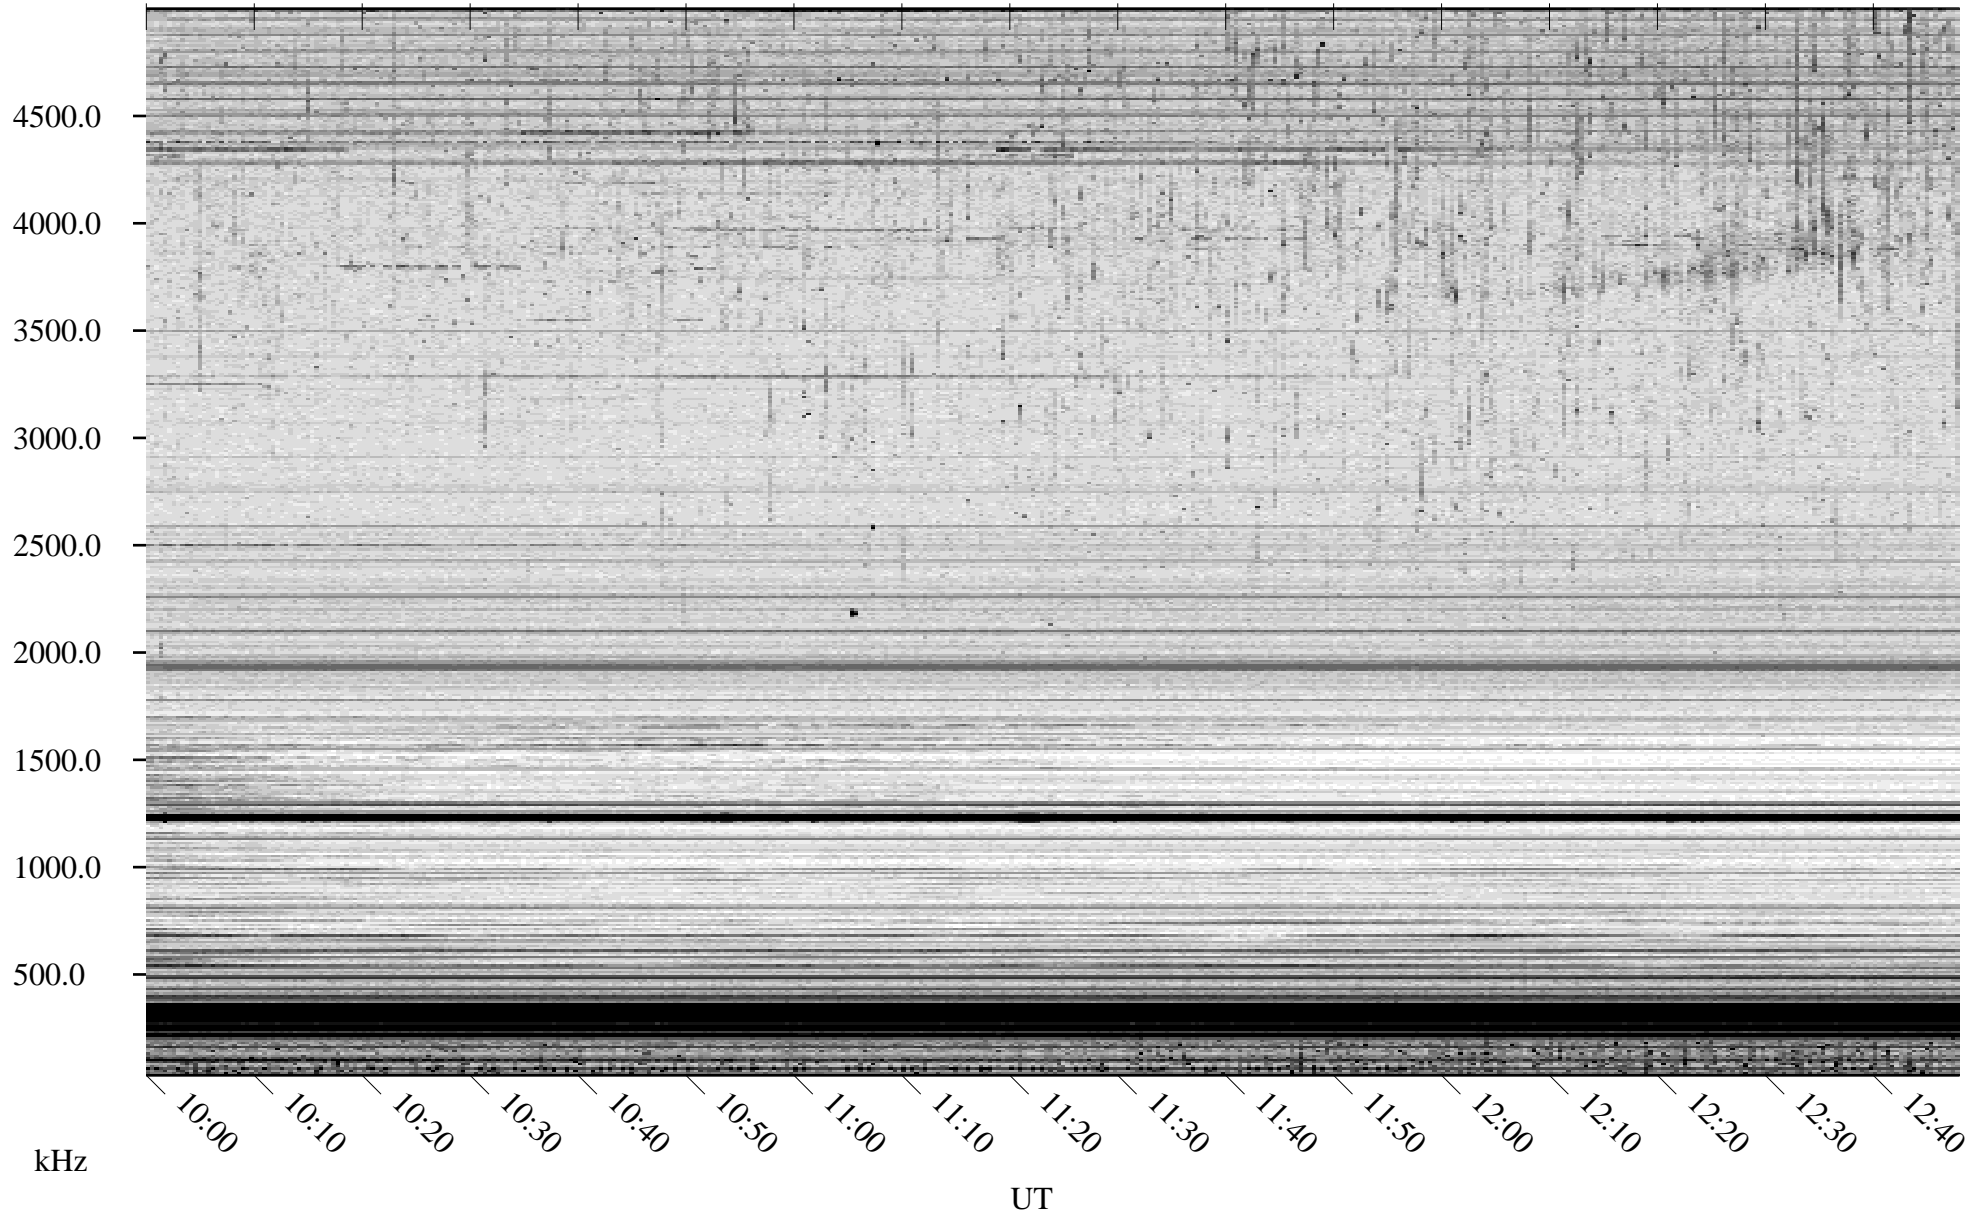

06/28/2007 Churchill, Manitoba

Linear Scale Black = 161 White = 15

CH07179L.R00m max_12

Page 1

06/28/2007 Churchill, Manitoba

Linear Scale Black = 161 White = 15

CH07179L.R00m max_12

Page 2

06/29/2007 Churchill, Manitoba

Linear Scale Black = 161 White = 15

CH07179L.R00m max_12

Page 3

06/29/2007 Churchill, Manitoba

Linear Scale Black = 161 White = 15

CH07179L.R00m max_12

Page 4

06/29/2007 Churchill, Manitoba

Linear Scale Black = 161 White = 15

CH07179L.R00m max_12

Page 5

06/29/2007 Churchill, Manitoba

Linear Scale Black = 161 White = 15

CH07179L.R00m max_12

Page 6

06/29/2007 Churchill, Manitoba

Linear Scale Black = 161 White = 15

CH07179L.R00m max_12

Page 7

06/29/2007 Churchill, Manitoba

Linear Scale Black = 161 White = 15

CH07179L.R00m max_12

Page 8