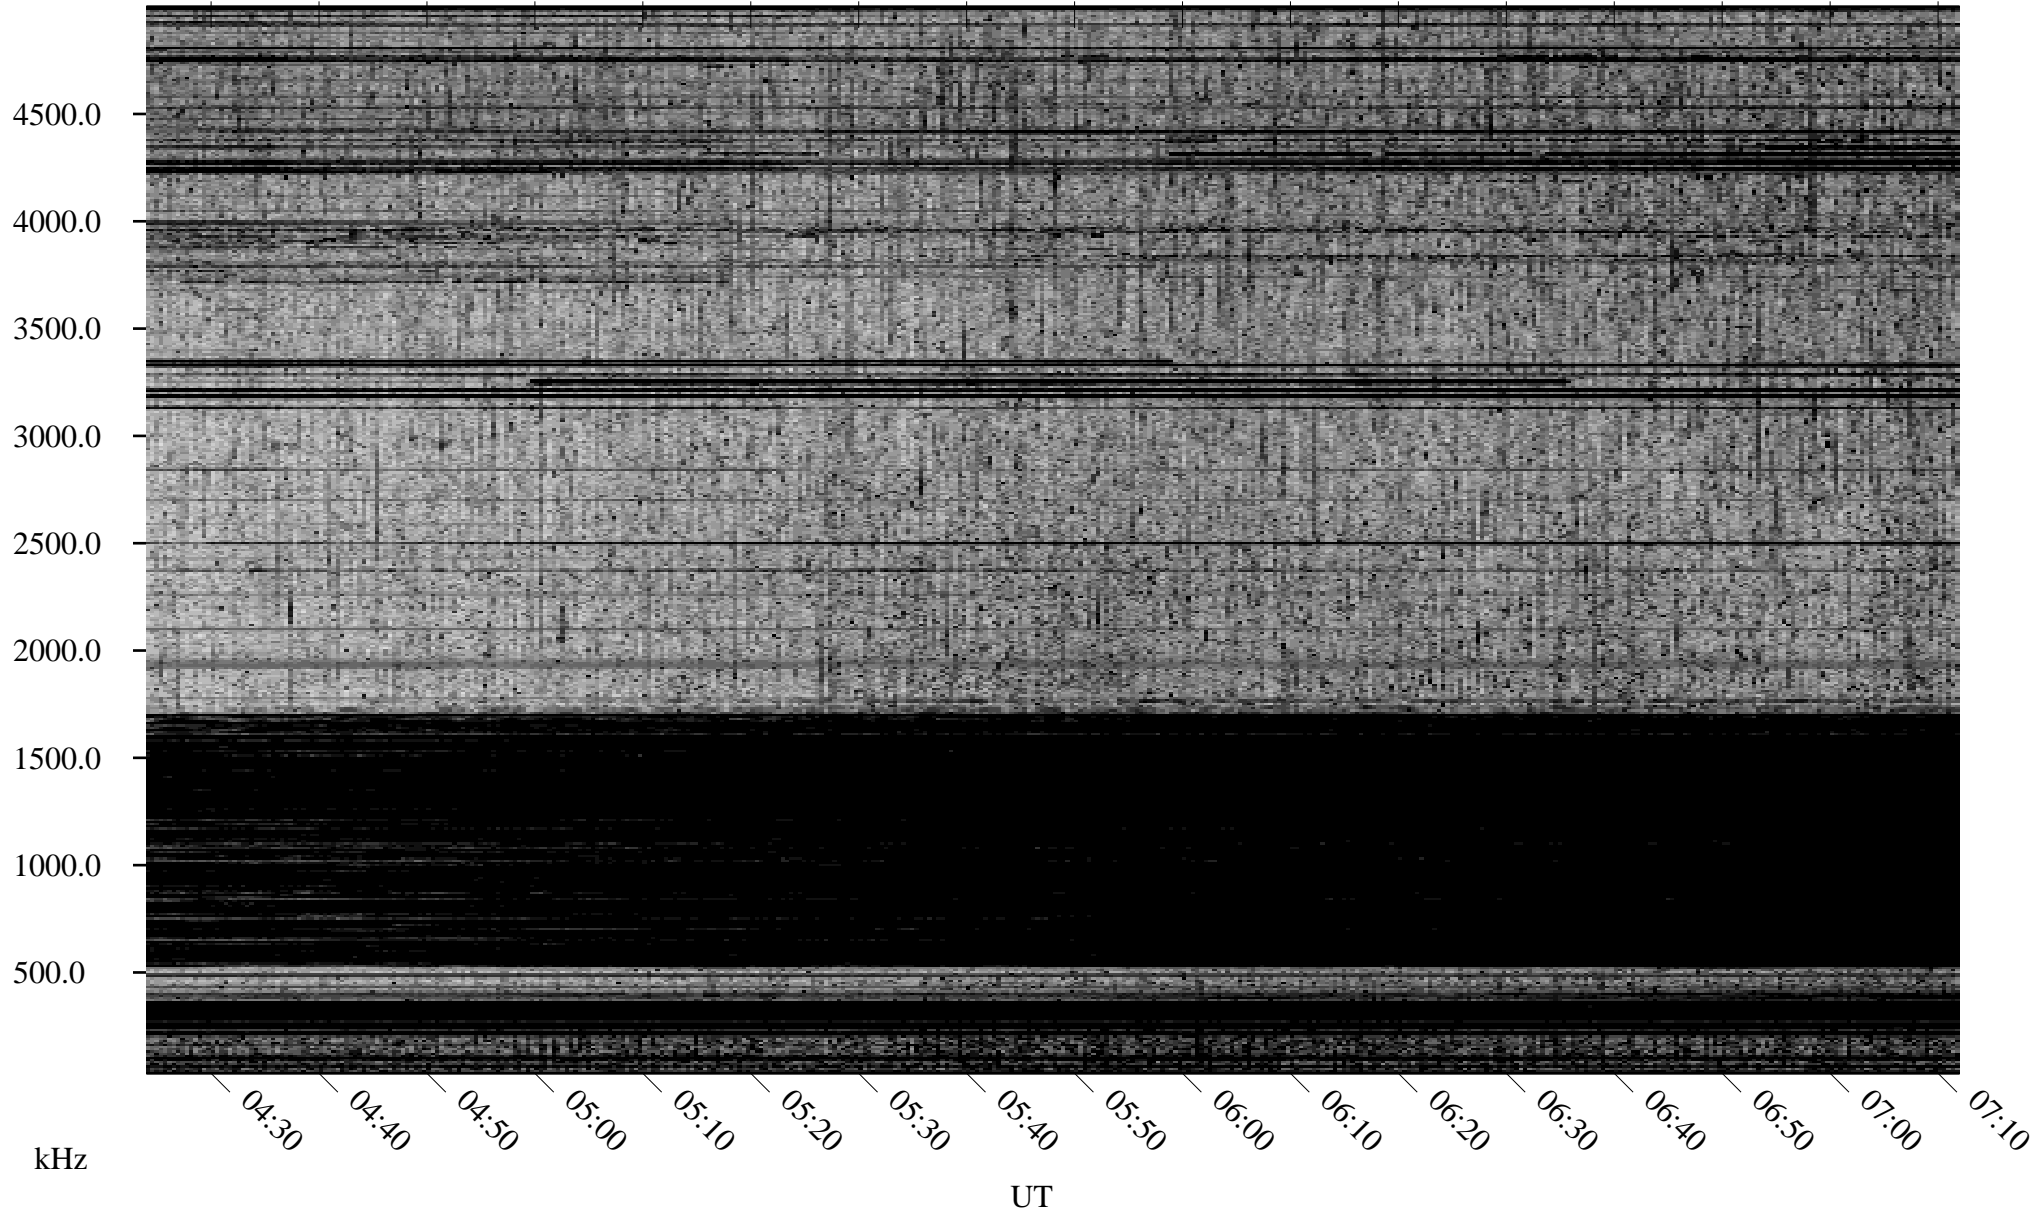

06/28/2007 Churchill, Manitoba

Linear Scale Black = 161 White = 15

CH07179L.R00m max_12

Page 1

06/28/2007 Churchill, Manitoba

Linear Scale Black = 161 White = 15

CH07179L.R00m max_12

Page 2

06/29/2007 Churchill, Manitoba

Linear Scale Black = 161 White = 15

CH07179L.R00m max_12

Page 3

06/29/2007 Churchill, Manitoba

Linear Scale Black = 161 White = 15

CH07179L.R00m max_12

Page 4

06/29/2007 Churchill, Manitoba

Linear Scale Black = 161 White = 15

CH07179L.R00m max_12

Page 5

06/29/2007 Churchill, Manitoba

Linear Scale Black = 161 White = 15

CH07179L.R00m max_12

Page 6

06/29/2007 Churchill, Manitoba

Linear Scale Black = 161 White = 15

CH07179L.R00m max_12

Page 7

06/29/2007 Churchill, Manitoba

Linear Scale Black = 161 White = 15

CH07179L.R00m max_12

Page 8