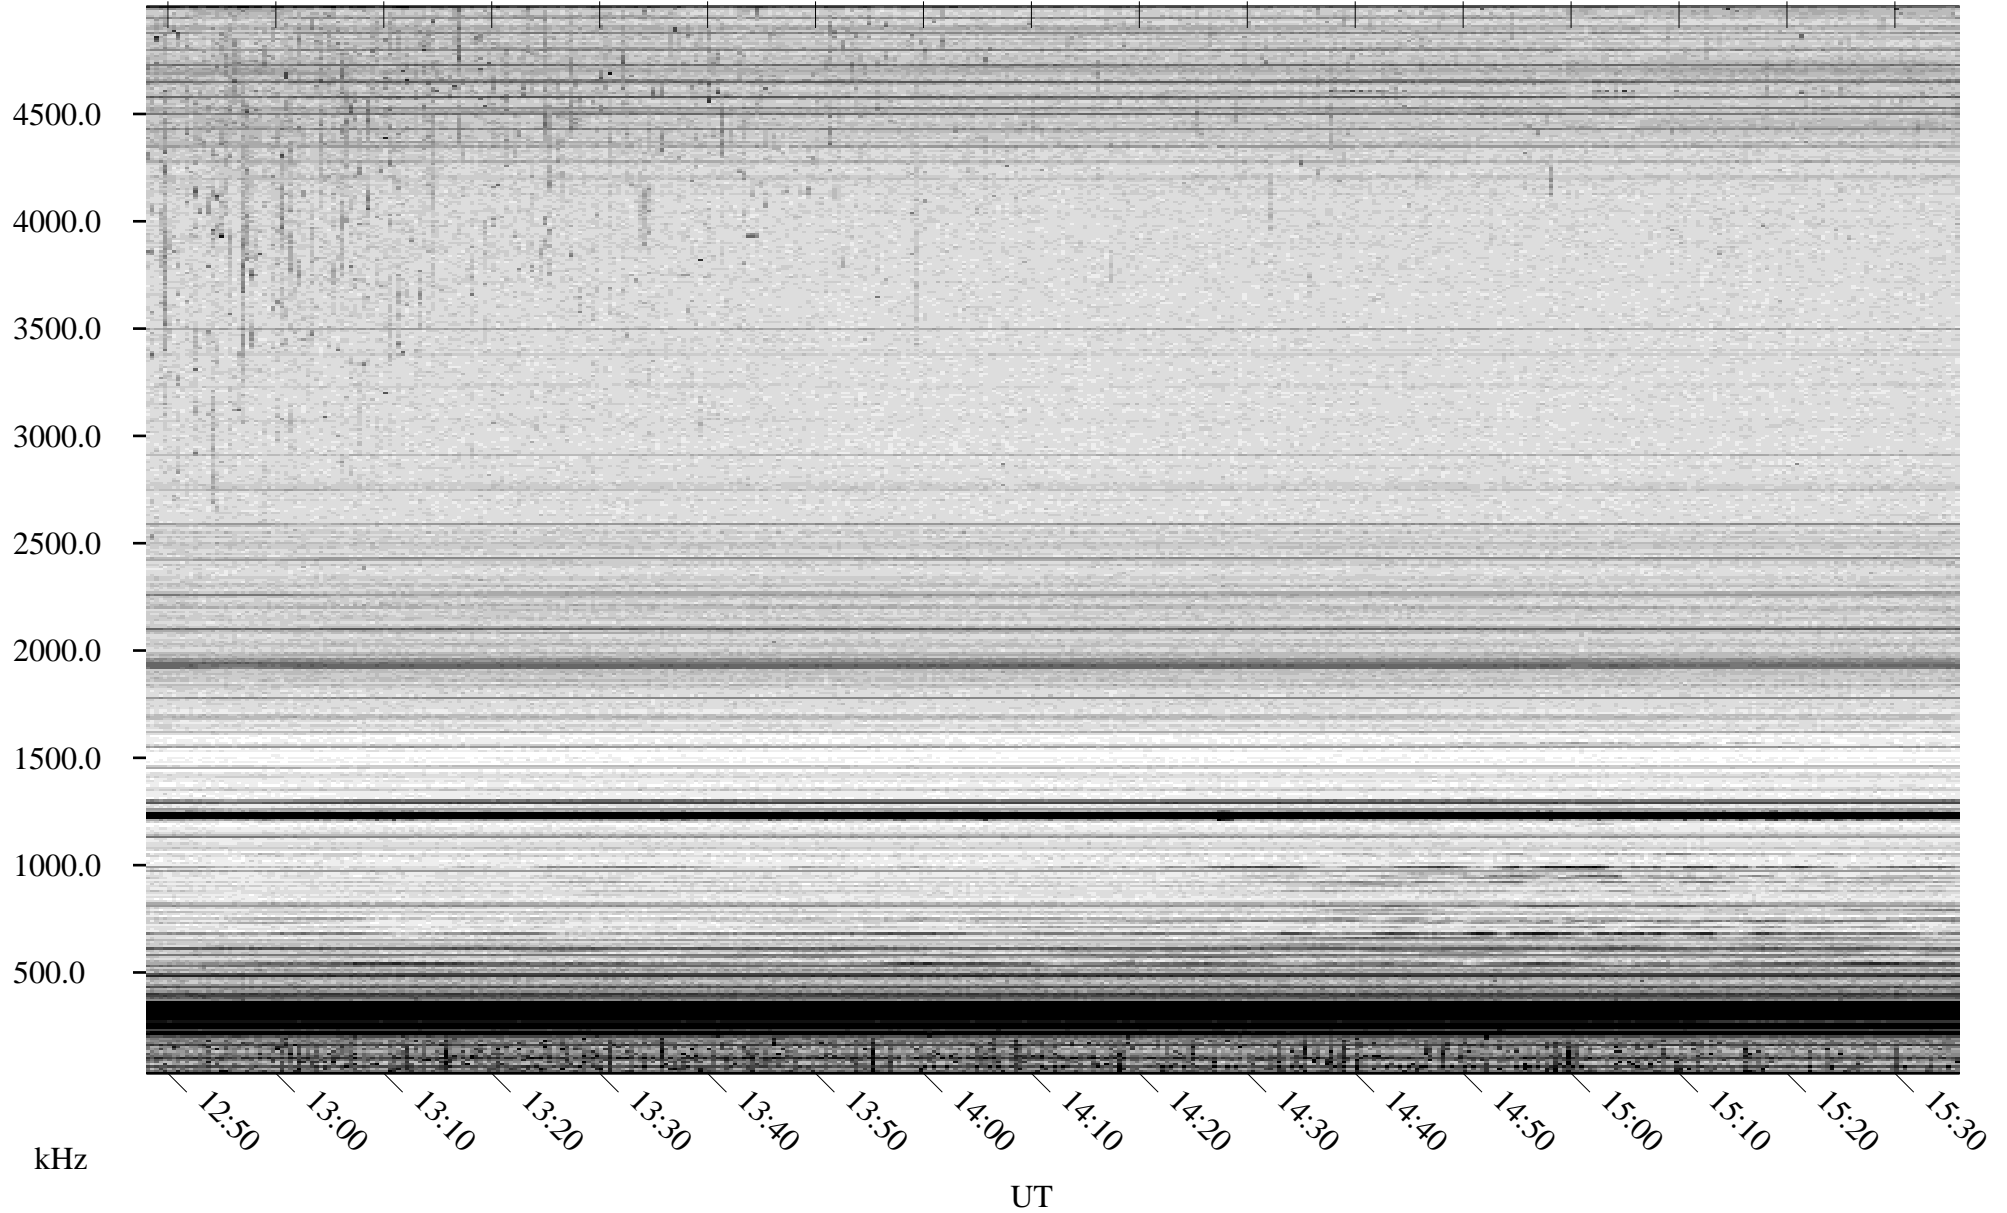

06/28/2007 Churchill, Manitoba

Linear Scale Black = 161 White = 15

CH07179L.R00m max_12

Page 1

06/28/2007 Churchill, Manitoba

Linear Scale Black = 161 White = 15

CH07179L.R00m max_12

Page 2

06/29/2007 Churchill, Manitoba

Linear Scale Black = 161 White = 15

CH07179L.R00m max_12

Page 3

06/29/2007 Churchill, Manitoba

Linear Scale Black = 161 White = 15

CH07179L.R00m max_12

Page 4

06/29/2007 Churchill, Manitoba

Linear Scale Black = 161 White = 15

CH07179L.R00m max_12

Page 5

06/29/2007 Churchill, Manitoba

Linear Scale Black = 161 White = 15

CH07179L.R00m max_12

Page 6

06/29/2007 Churchill, Manitoba

Linear Scale Black = 161 White = 15

CH07179L.R00m max_12

Page 7

06/29/2007 Churchill, Manitoba

Linear Scale Black = 161 White = 15

CH07179L.R00m max_12

Page 8