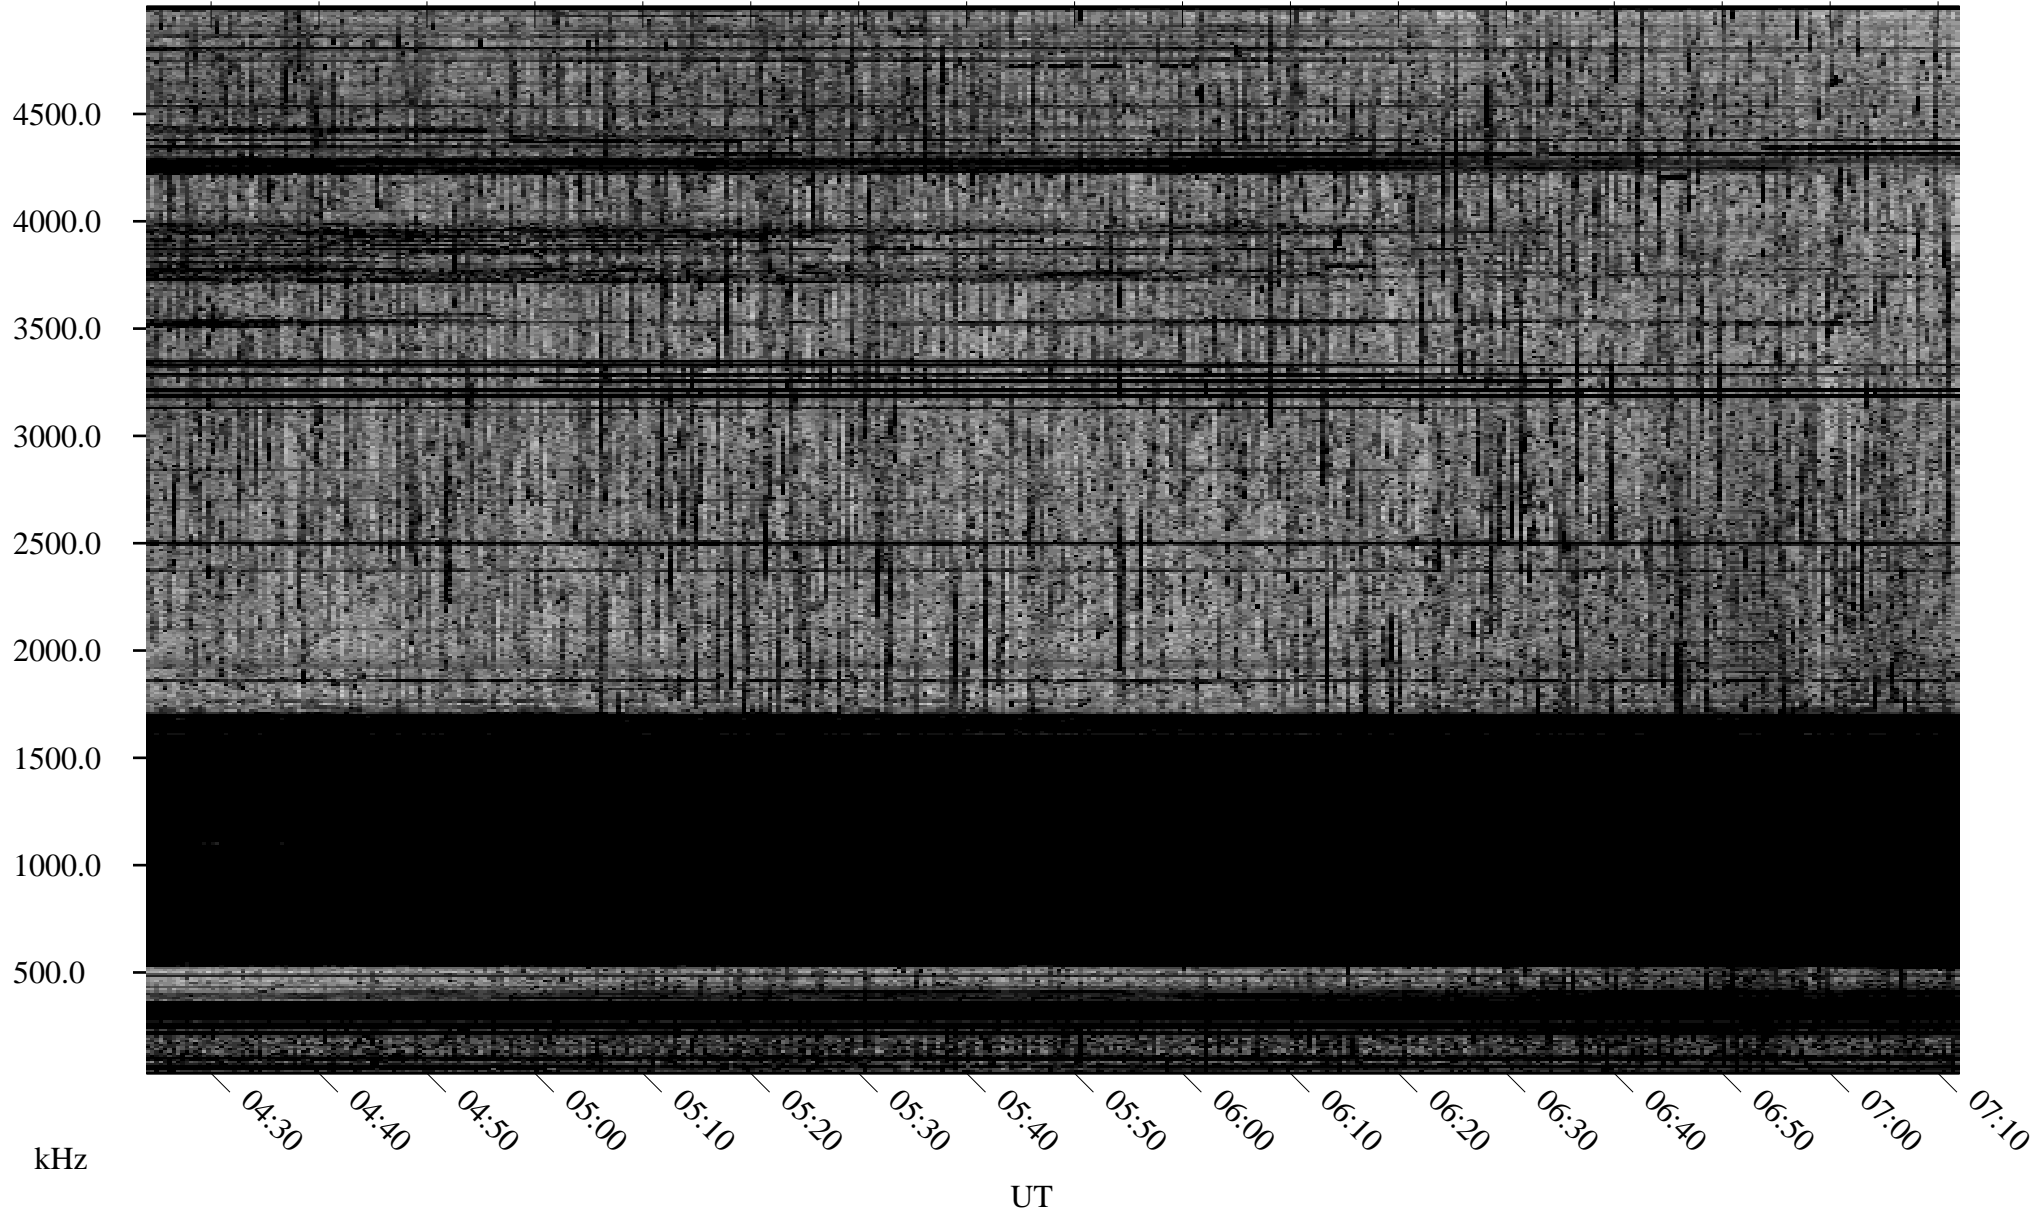

06/30/2007 Churchill, Manitoba

Linear Scale Black = 161 White = 15

CH07181L.R00m max_12

Page 1

06/30/2007 Churchill, Manitoba

Linear Scale Black = 161 White = 15

CH07181L.R00m max_12

Page 2

07/01/2007 Churchill, Manitoba

Linear Scale Black = 161 White = 15

CH07181L.R00m max_12

Page 3

07/01/2007 Churchill, Manitoba

Linear Scale Black = 161 White = 15

CH07181L.R00m max_12

Page 4

07/01/2007 Churchill, Manitoba

Linear Scale Black = 161 White = 15

CH07181L.R00m max_12

Page 5

07/01/2007 Churchill, Manitoba

Linear Scale Black = 161 White = 15

CH07181L.R00m max_12

Page 6

07/01/2007 Churchill, Manitoba

Linear Scale Black = 161 White = 15

CH07181L.R00m max_12

Page 7

07/01/2007 Churchill, Manitoba

Linear Scale Black = 161 White = 15

CH07181L.R00m max_12

Page 8