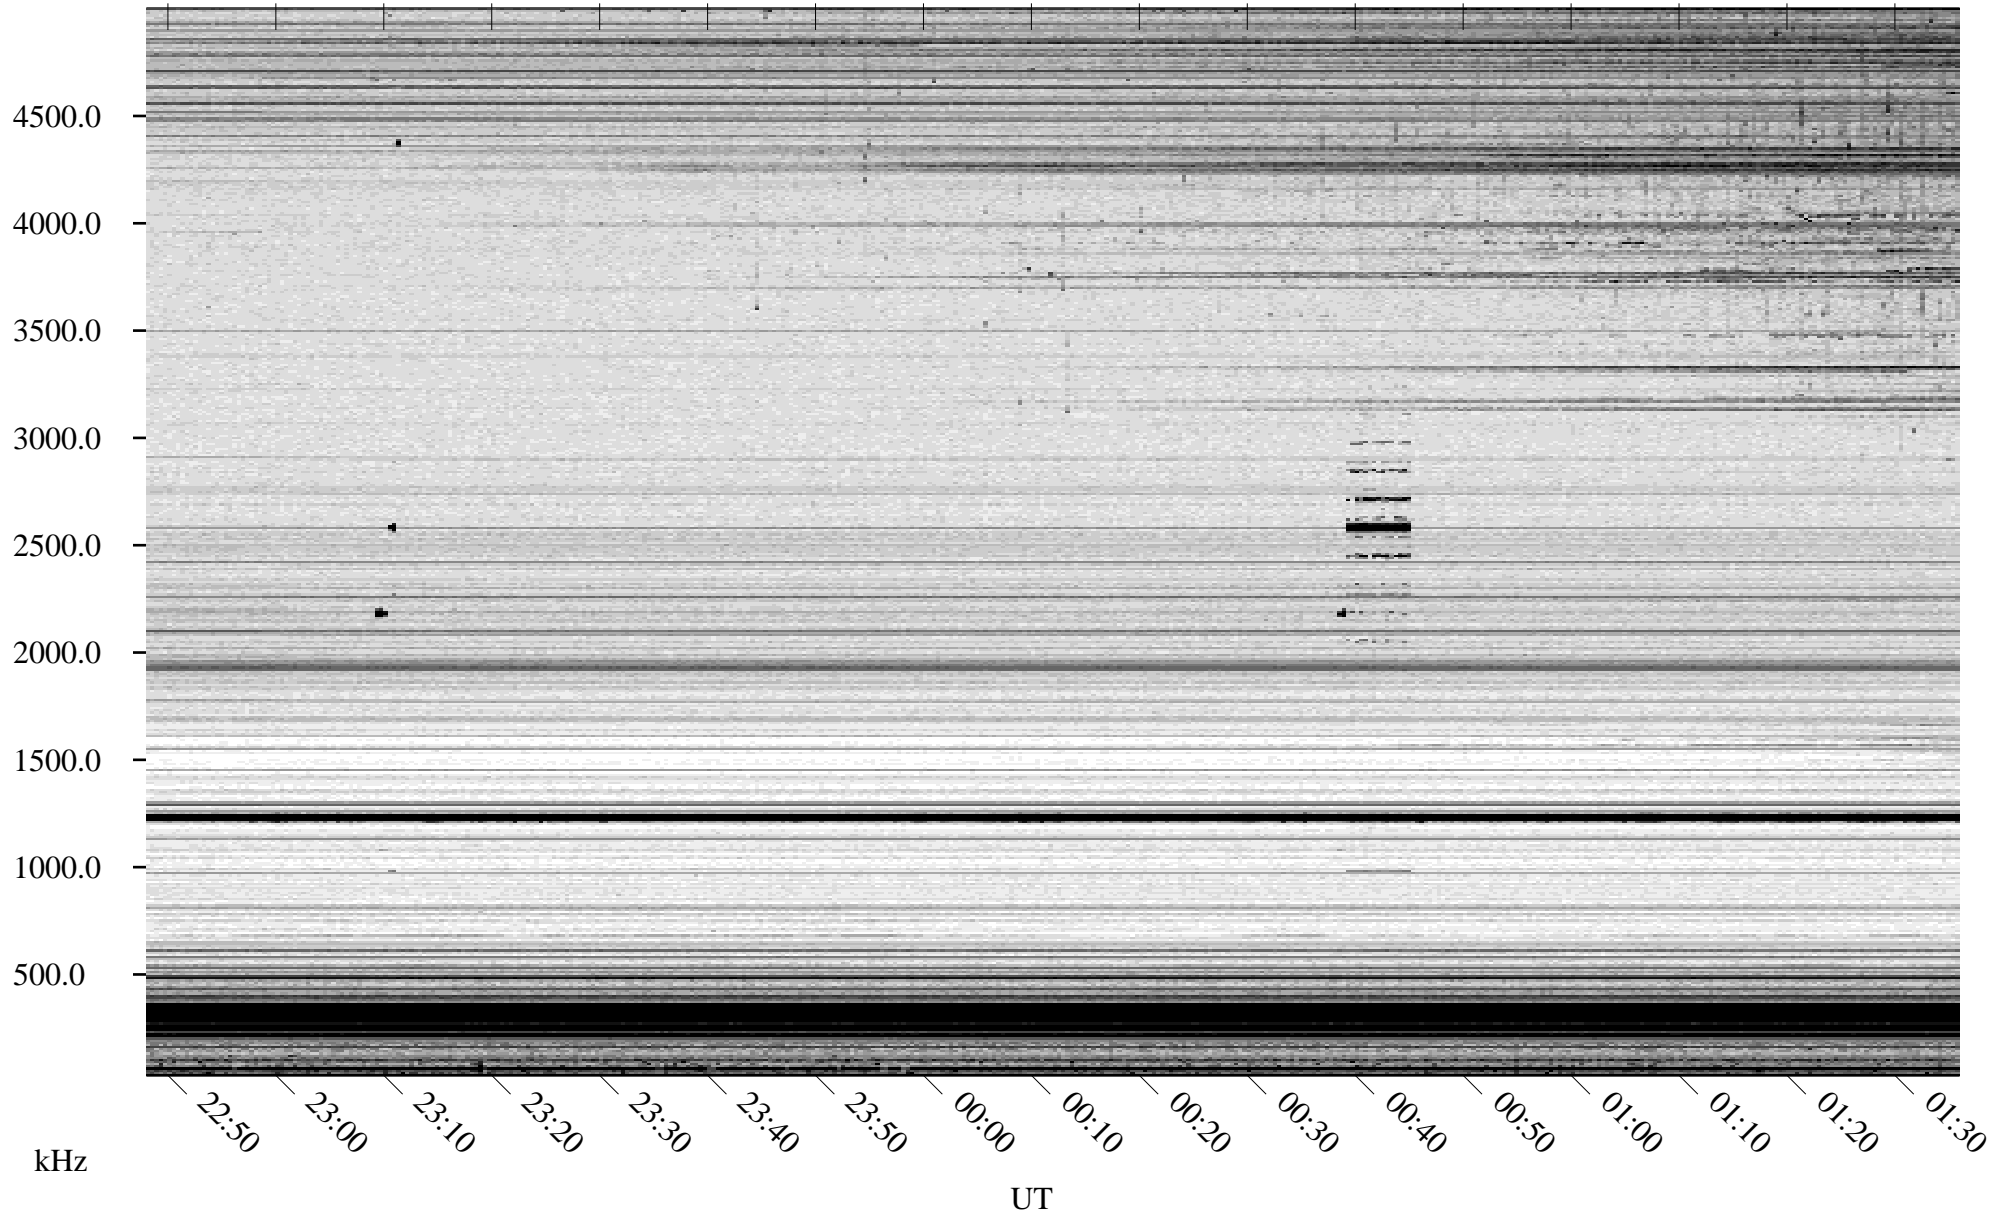

06/30/2007 Churchill, Manitoba

Linear Scale Black = 161 White = 15

CH07181L.R00m max_12

Page 1

06/30/2007 Churchill, Manitoba

Linear Scale Black = 161 White = 15

CH07181L.R00m max_12

Page 2

07/01/2007 Churchill, Manitoba

Linear Scale Black = 161 White = 15

CH07181L.R00m max_12

Page 3

07/01/2007 Churchill, Manitoba

Linear Scale Black = 161 White = 15

CH07181L.R00m max_12

Page 4

07/01/2007 Churchill, Manitoba

Linear Scale Black = 161 White = 15

CH07181L.R00m max_12

Page 5

07/01/2007 Churchill, Manitoba

Linear Scale Black = 161 White = 15

CH07181L.R00m max_12

Page 6

07/01/2007 Churchill, Manitoba

Linear Scale Black = 161 White = 15

CH07181L.R00m max_12

Page 7

07/01/2007 Churchill, Manitoba

Linear Scale Black = 161 White = 15

CH07181L.R00m max_12

Page 8