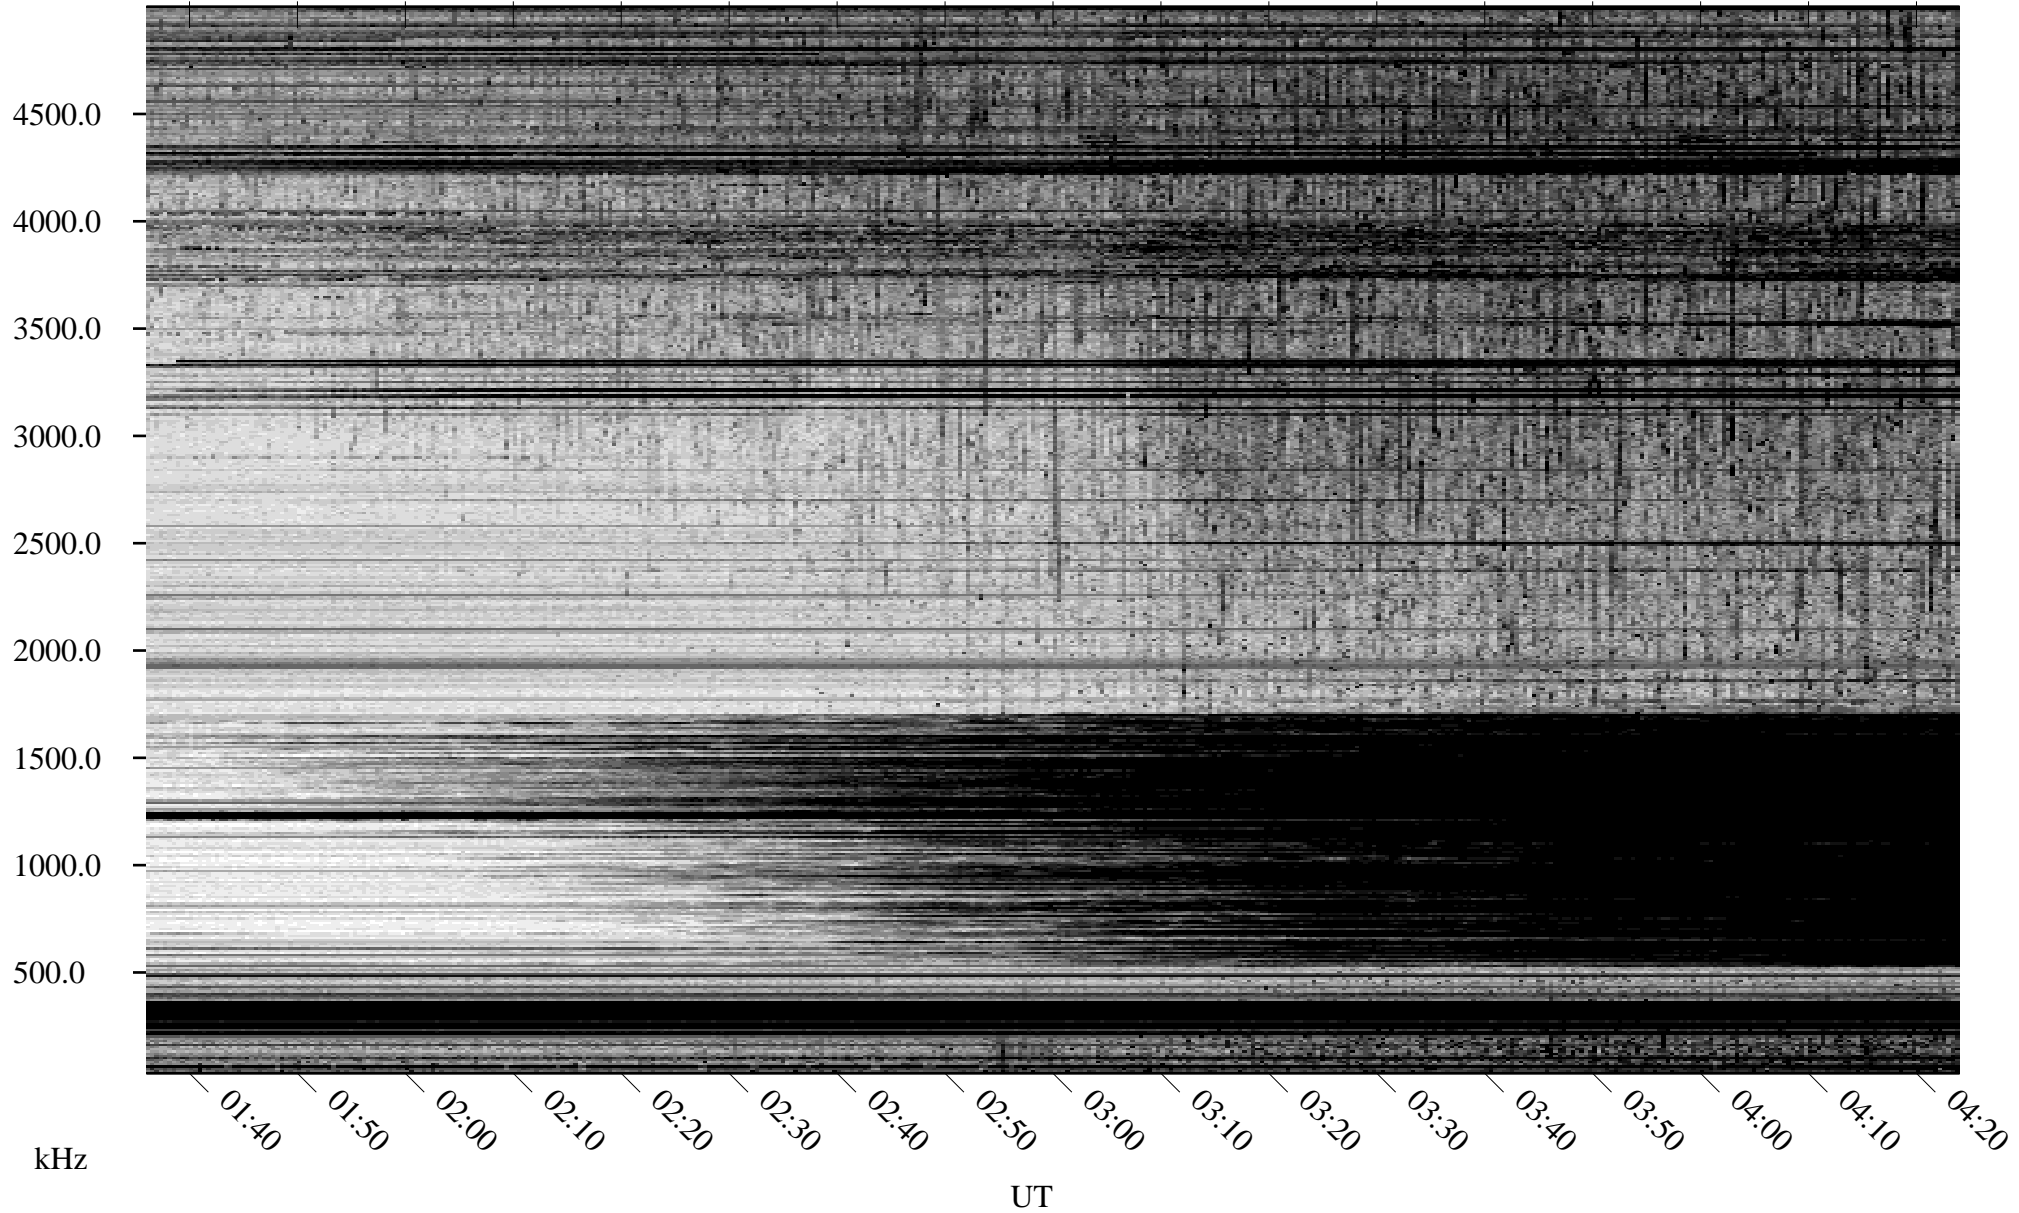

06/30/2007 Churchill, Manitoba

Linear Scale Black = 161 White = 15

CH07181L.R00m max_12

Page 1

06/30/2007 Churchill, Manitoba

Linear Scale Black = 161 White = 15

CH07181L.R00m max_12

Page 2

07/01/2007 Churchill, Manitoba

Linear Scale Black = 161 White = 15

CH07181L.R00m max_12

Page 3

07/01/2007 Churchill, Manitoba

Linear Scale Black = 161 White = 15

CH07181L.R00m max_12

Page 4

07/01/2007 Churchill, Manitoba

Linear Scale Black = 161 White = 15

CH07181L.R00m max_12

Page 5

07/01/2007 Churchill, Manitoba

Linear Scale Black = 161 White = 15

CH07181L.R00m max_12

Page 6

07/01/2007 Churchill, Manitoba

Linear Scale Black = 161 White = 15

CH07181L.R00m max_12

Page 7

07/01/2007 Churchill, Manitoba

Linear Scale Black = 161 White = 15

CH07181L.R00m max_12

Page 8