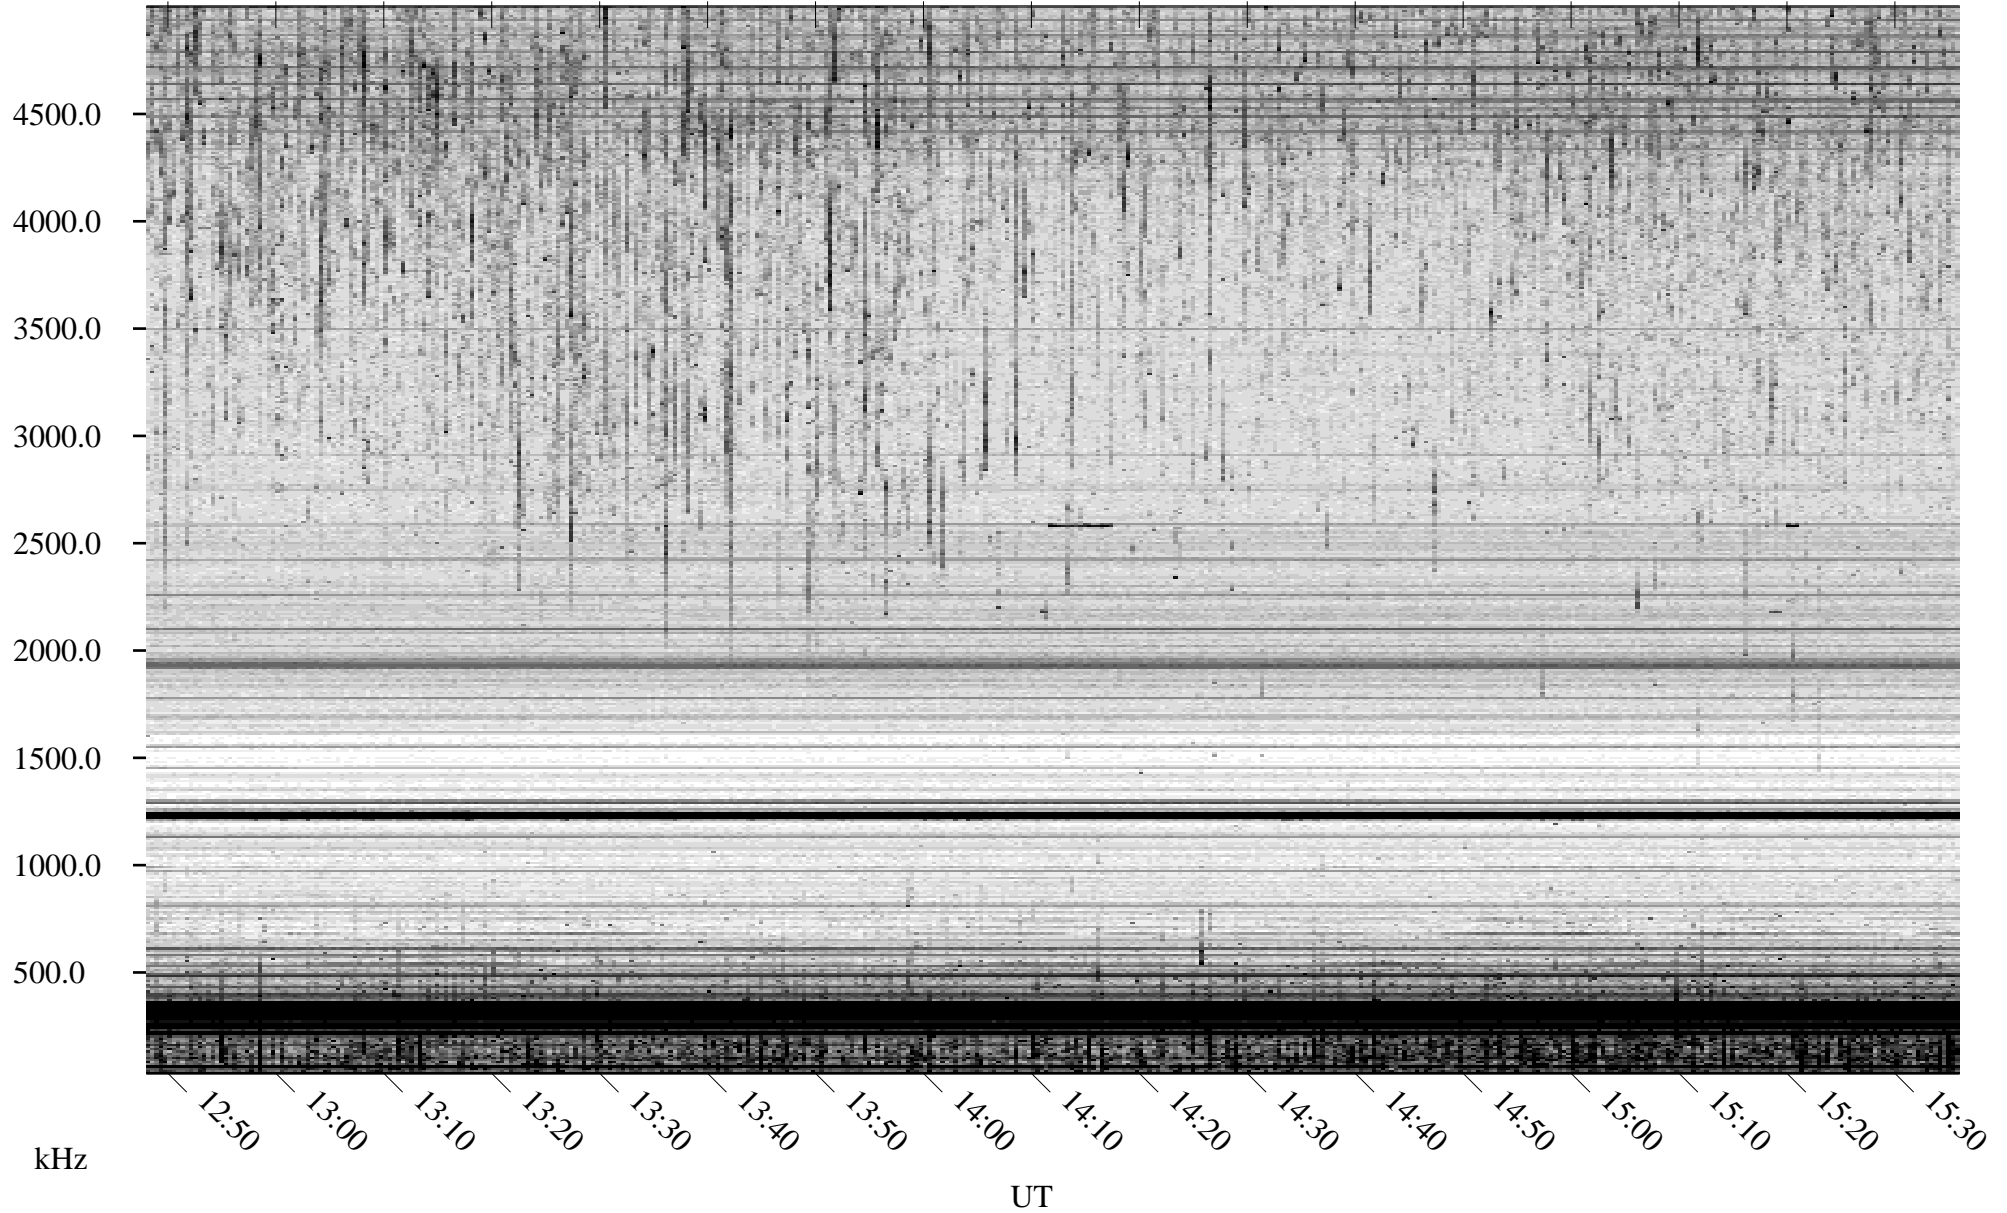

06/30/2007 Churchill, Manitoba

Linear Scale Black = 161 White = 15

CH07181L.R00m max_12

Page 1

06/30/2007 Churchill, Manitoba

Linear Scale Black = 161 White = 15

CH07181L.R00m max_12

Page 2

07/01/2007 Churchill, Manitoba

Linear Scale Black = 161 White = 15

CH07181L.R00m max_12

Page 3

07/01/2007 Churchill, Manitoba

Linear Scale Black = 161 White = 15

CH07181L.R00m max_12

Page 4

07/01/2007 Churchill, Manitoba

Linear Scale Black = 161 White = 15

CH07181L.R00m max_12

Page 5

07/01/2007 Churchill, Manitoba

Linear Scale Black = 161 White = 15

CH07181L.R00m max_12

Page 6

07/01/2007 Churchill, Manitoba

Linear Scale Black = 161 White = 15

CH07181L.R00m max_12

Page 7

07/01/2007 Churchill, Manitoba

Linear Scale Black = 161 White = 15

CH07181L.R00m max_12

Page 8