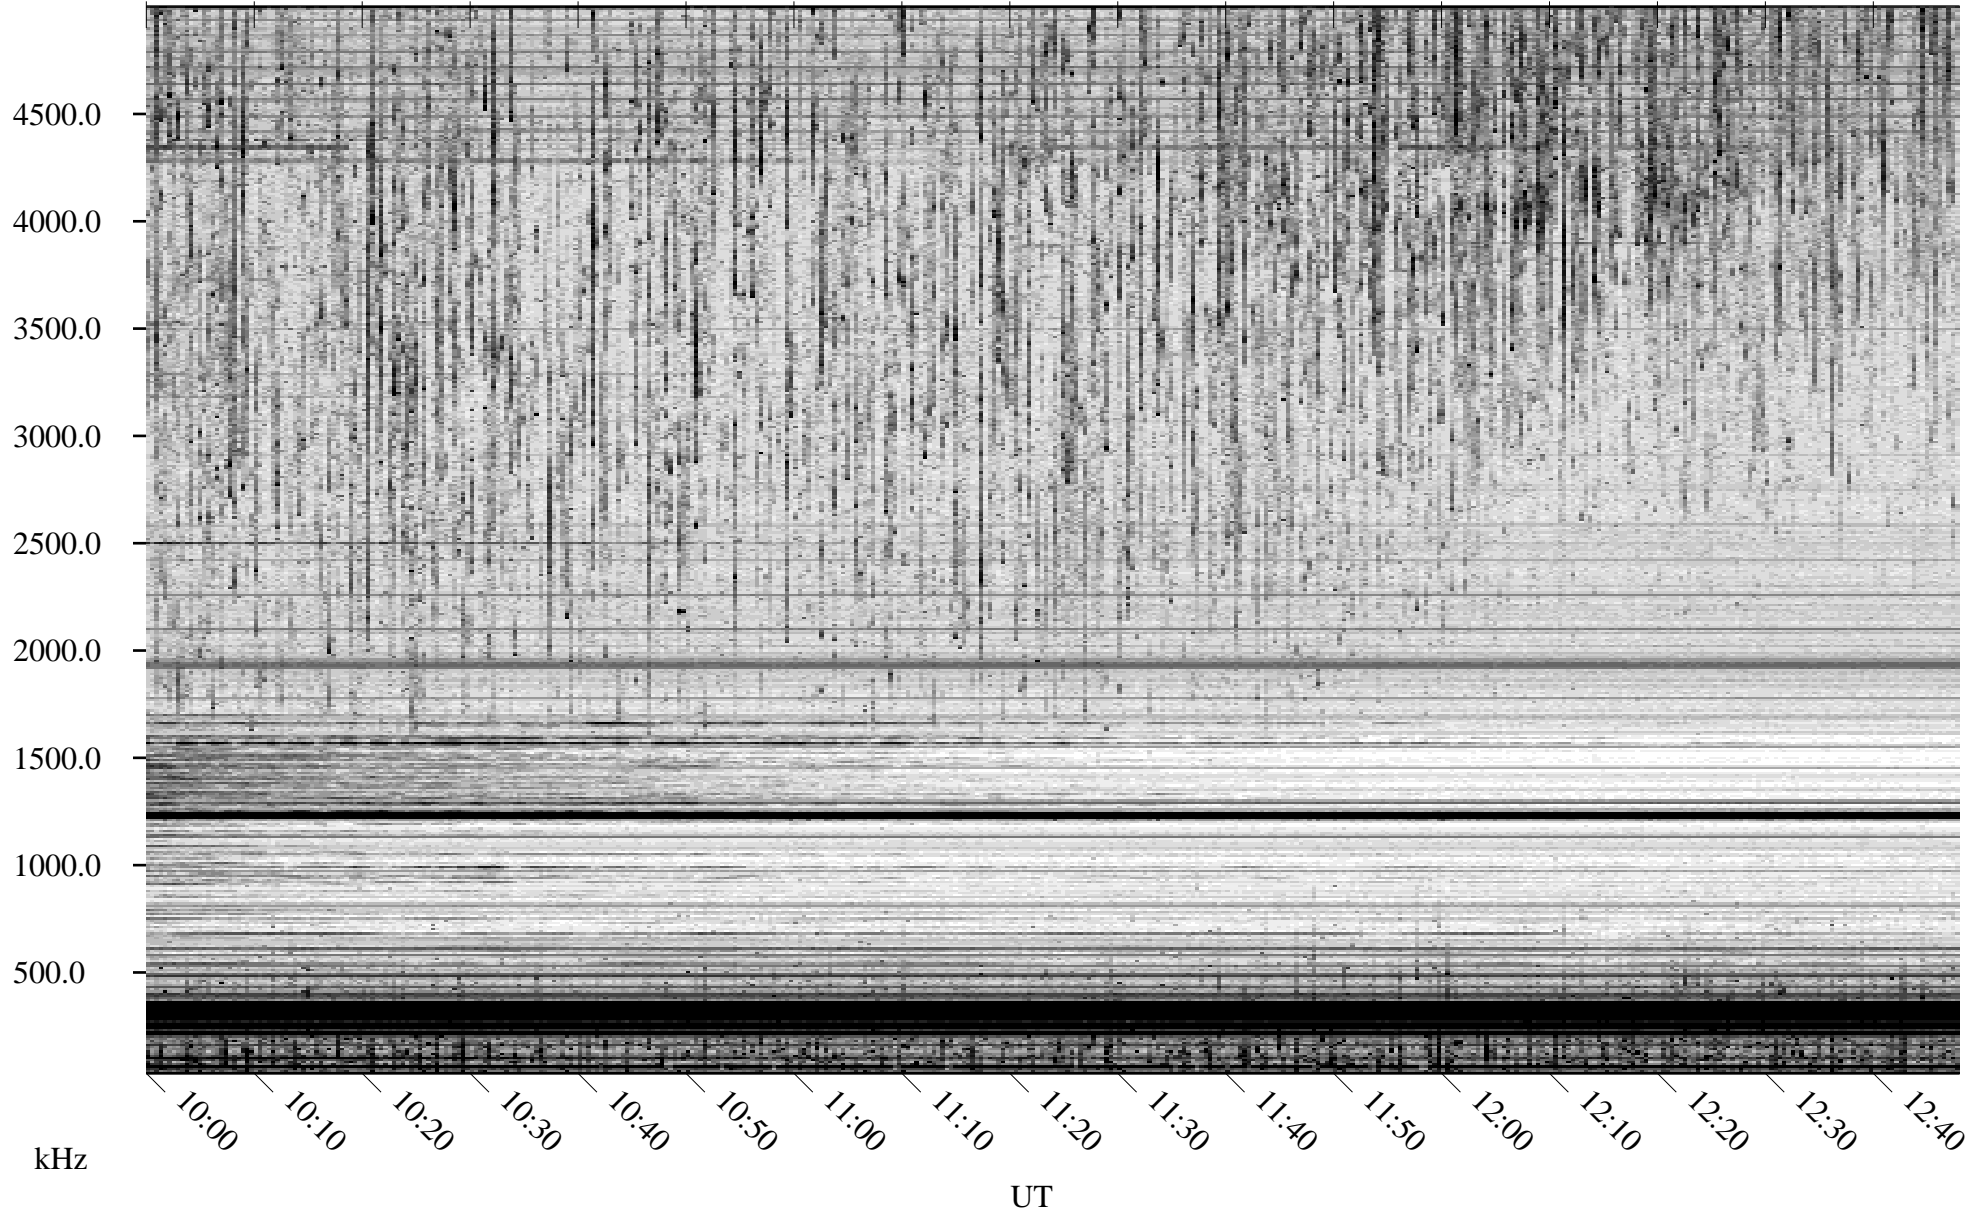

06/30/2007 Churchill, Manitoba

Linear Scale Black = 161 White = 15

CH07181L.R00m max_12

Page 1

06/30/2007 Churchill, Manitoba

Linear Scale Black = 161 White = 15

CH07181L.R00m max_12

Page 2

07/01/2007 Churchill, Manitoba

Linear Scale Black = 161 White = 15

CH07181L.R00m max_12

Page 3

07/01/2007 Churchill, Manitoba

Linear Scale Black = 161 White = 15

CH07181L.R00m max_12

Page 4

07/01/2007 Churchill, Manitoba

Linear Scale Black = 161 White = 15

CH07181L.R00m max_12

Page 5

07/01/2007 Churchill, Manitoba

Linear Scale Black = 161 White = 15

CH07181L.R00m max_12

Page 6

07/01/2007 Churchill, Manitoba

Linear Scale Black = 161 White = 15

CH07181L.R00m max_12

Page 7

07/01/2007 Churchill, Manitoba

Linear Scale Black = 161 White = 15

CH07181L.R00m max_12

Page 8