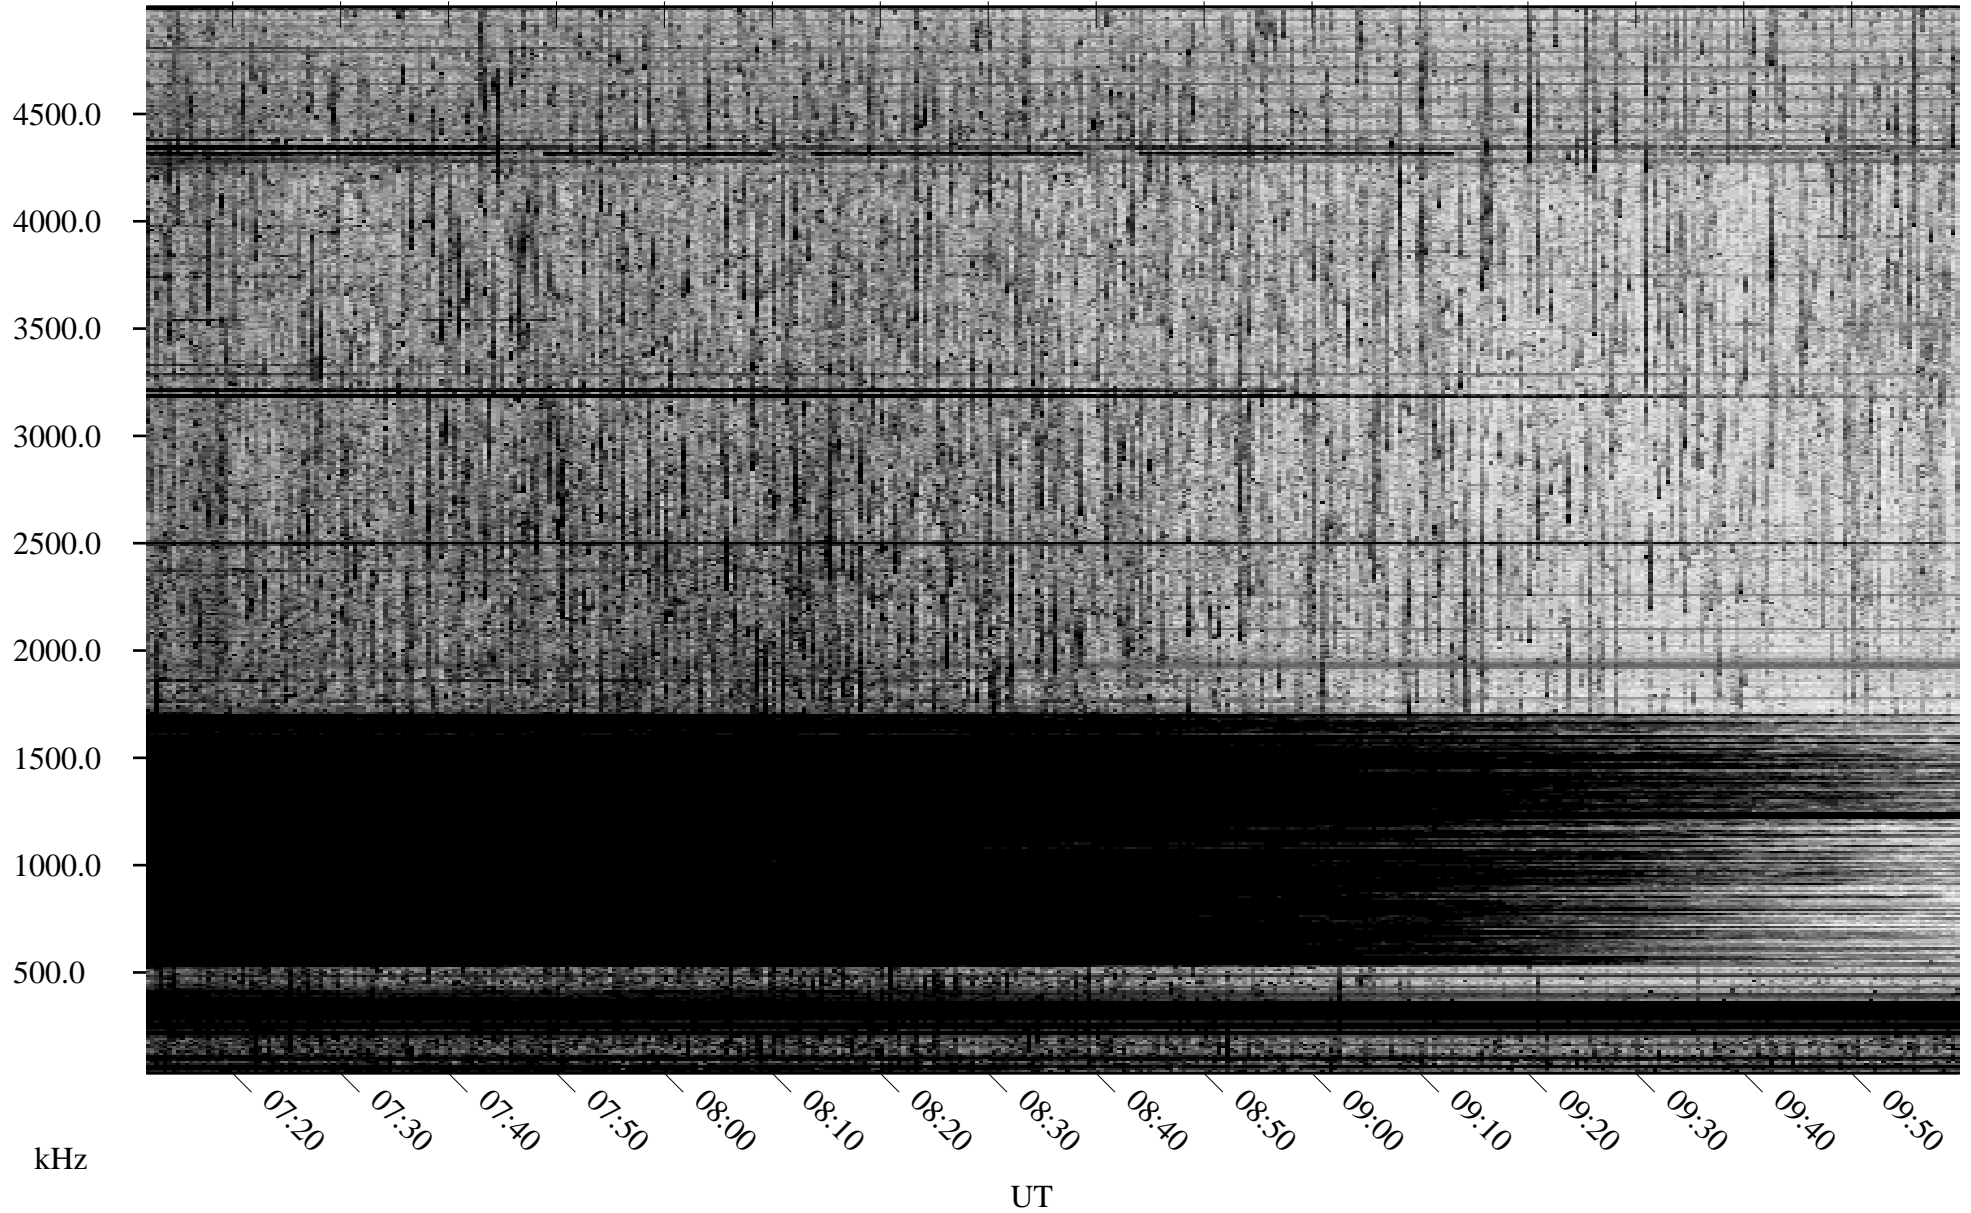

06/30/2007 Churchill, Manitoba

Linear Scale Black = 161 White = 15

CH07181L.R00m max_12

Page 1

06/30/2007 Churchill, Manitoba

Linear Scale Black = 161 White = 15

CH07181L.R00m max_12

Page 2

07/01/2007 Churchill, Manitoba

Linear Scale Black = 161 White = 15

CH07181L.R00m max_12

Page 3

07/01/2007 Churchill, Manitoba

Linear Scale Black = 161 White = 15

CH07181L.R00m max_12

Page 4

07/01/2007 Churchill, Manitoba

Linear Scale Black = 161 White = 15

CH07181L.R00m max_12

Page 5

07/01/2007 Churchill, Manitoba

Linear Scale Black = 161 White = 15

CH07181L.R00m max_12

Page 6

07/01/2007 Churchill, Manitoba

Linear Scale Black = 161 White = 15

CH07181L.R00m max_12

Page 7

07/01/2007 Churchill, Manitoba

Linear Scale Black = 161 White = 15

CH07181L.R00m max_12

Page 8