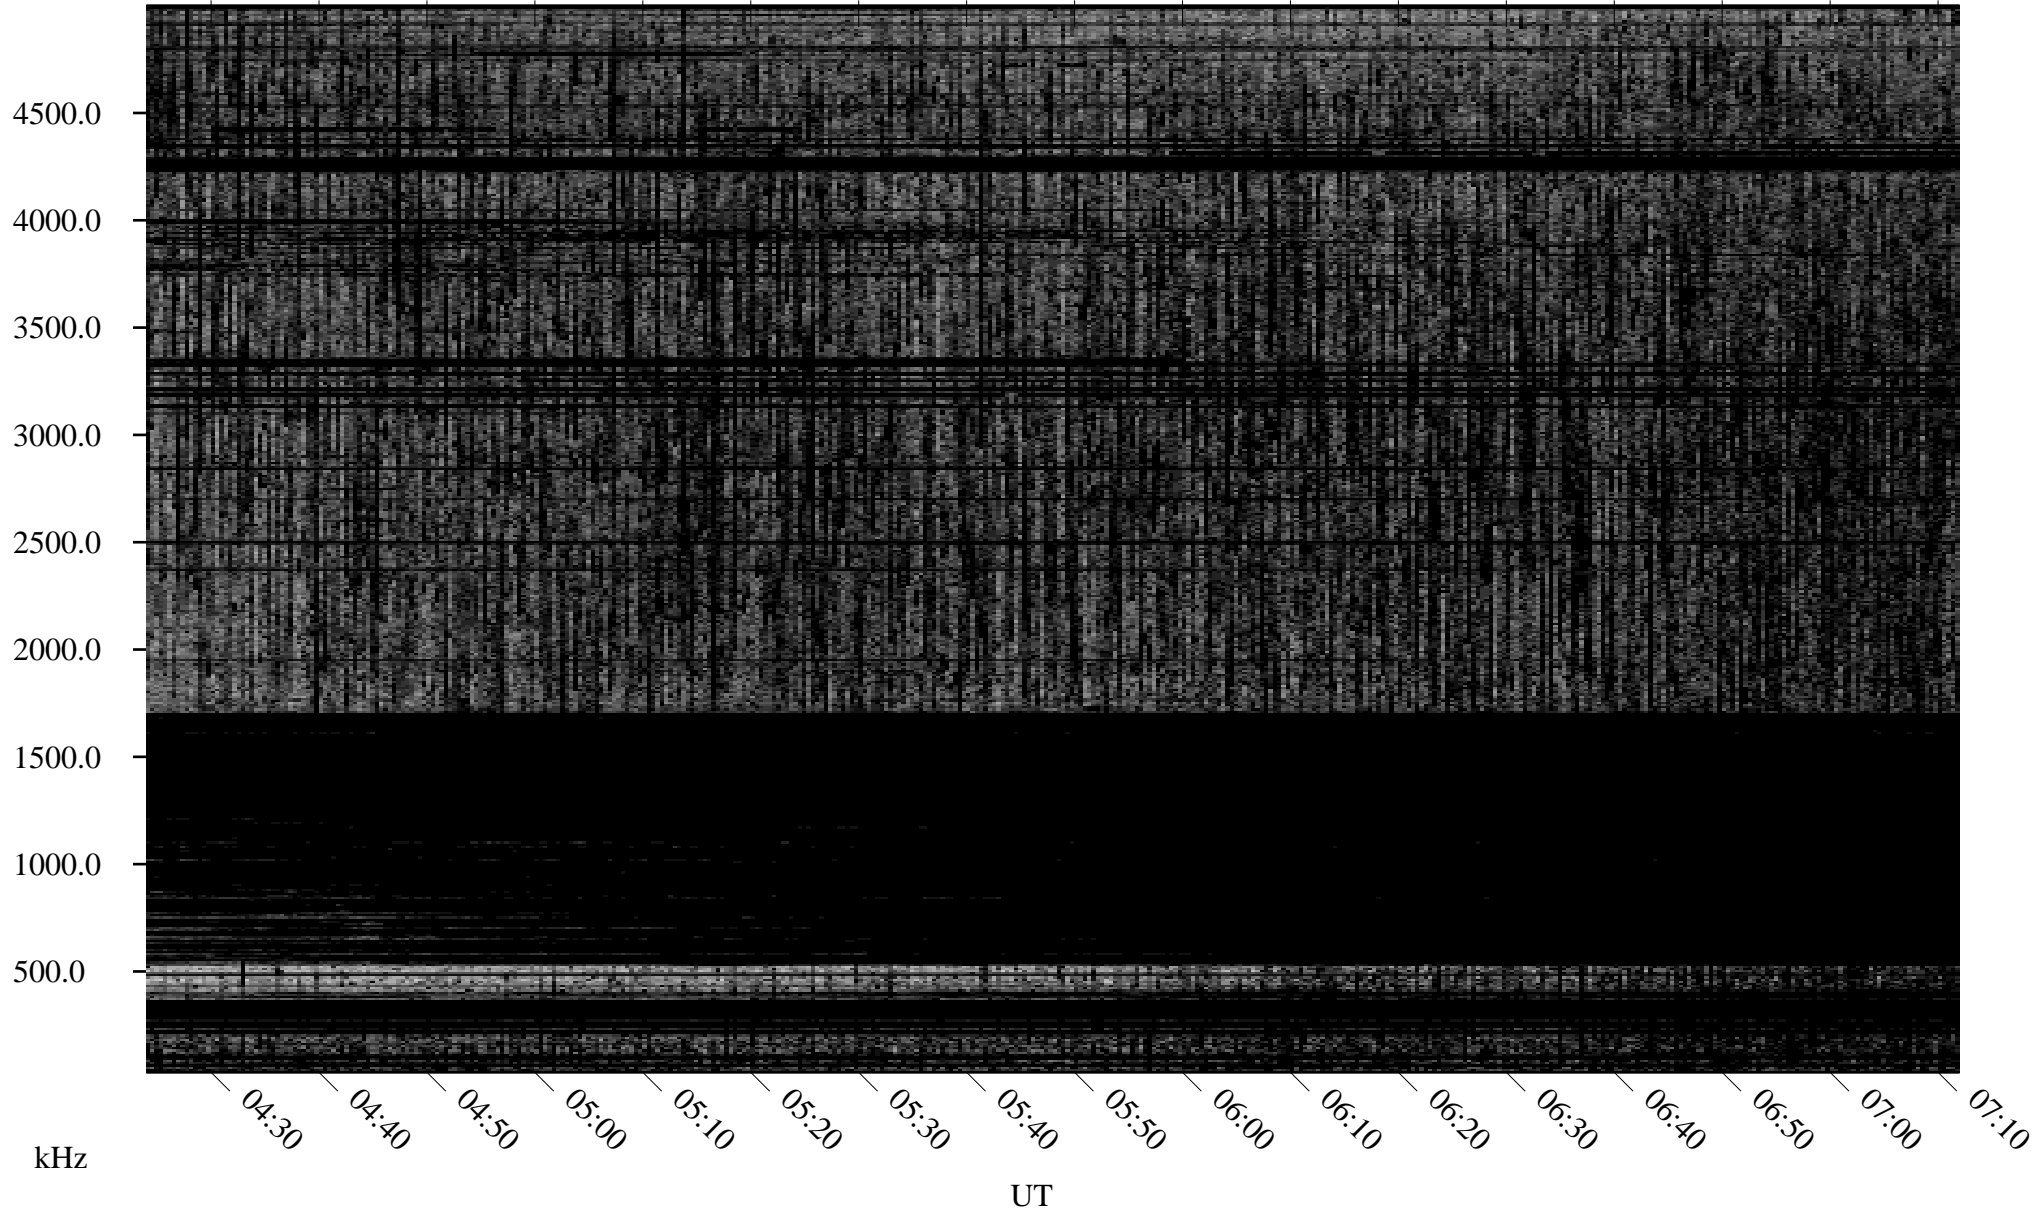

07/01/2007 Churchill, Manitoba

Linear Scale Black = 161 White = 15

CH07182L.R00m max_12

Page 1

07/01/2007 Churchill, Manitoba

Linear Scale Black = 161 White = 15

CH07182L.R00m max_12

Page 2

07/02/2007 Churchill, Manitoba

Linear Scale Black = 161 White = 15

CH07182L.R00m max_12

Page 3

07/02/2007 Churchill, Manitoba

Linear Scale Black = 161 White = 15

CH07182L.R00m max_12

Page 4

07/02/2007 Churchill, Manitoba

Linear Scale Black = 161 White = 15

CH07182L.R00m max_12

Page 5

07/02/2007 Churchill, Manitoba

Linear Scale Black = 161 White = 15

CH07182L.R00m max_12

Page 6

07/02/2007 Churchill, Manitoba

Linear Scale Black = 161 White = 15

CH07182L.R00m max_12

Page 7

07/02/2007 Churchill, Manitoba

Linear Scale Black = 161 White = 15

CH07182L.R00m max_12

Page 8