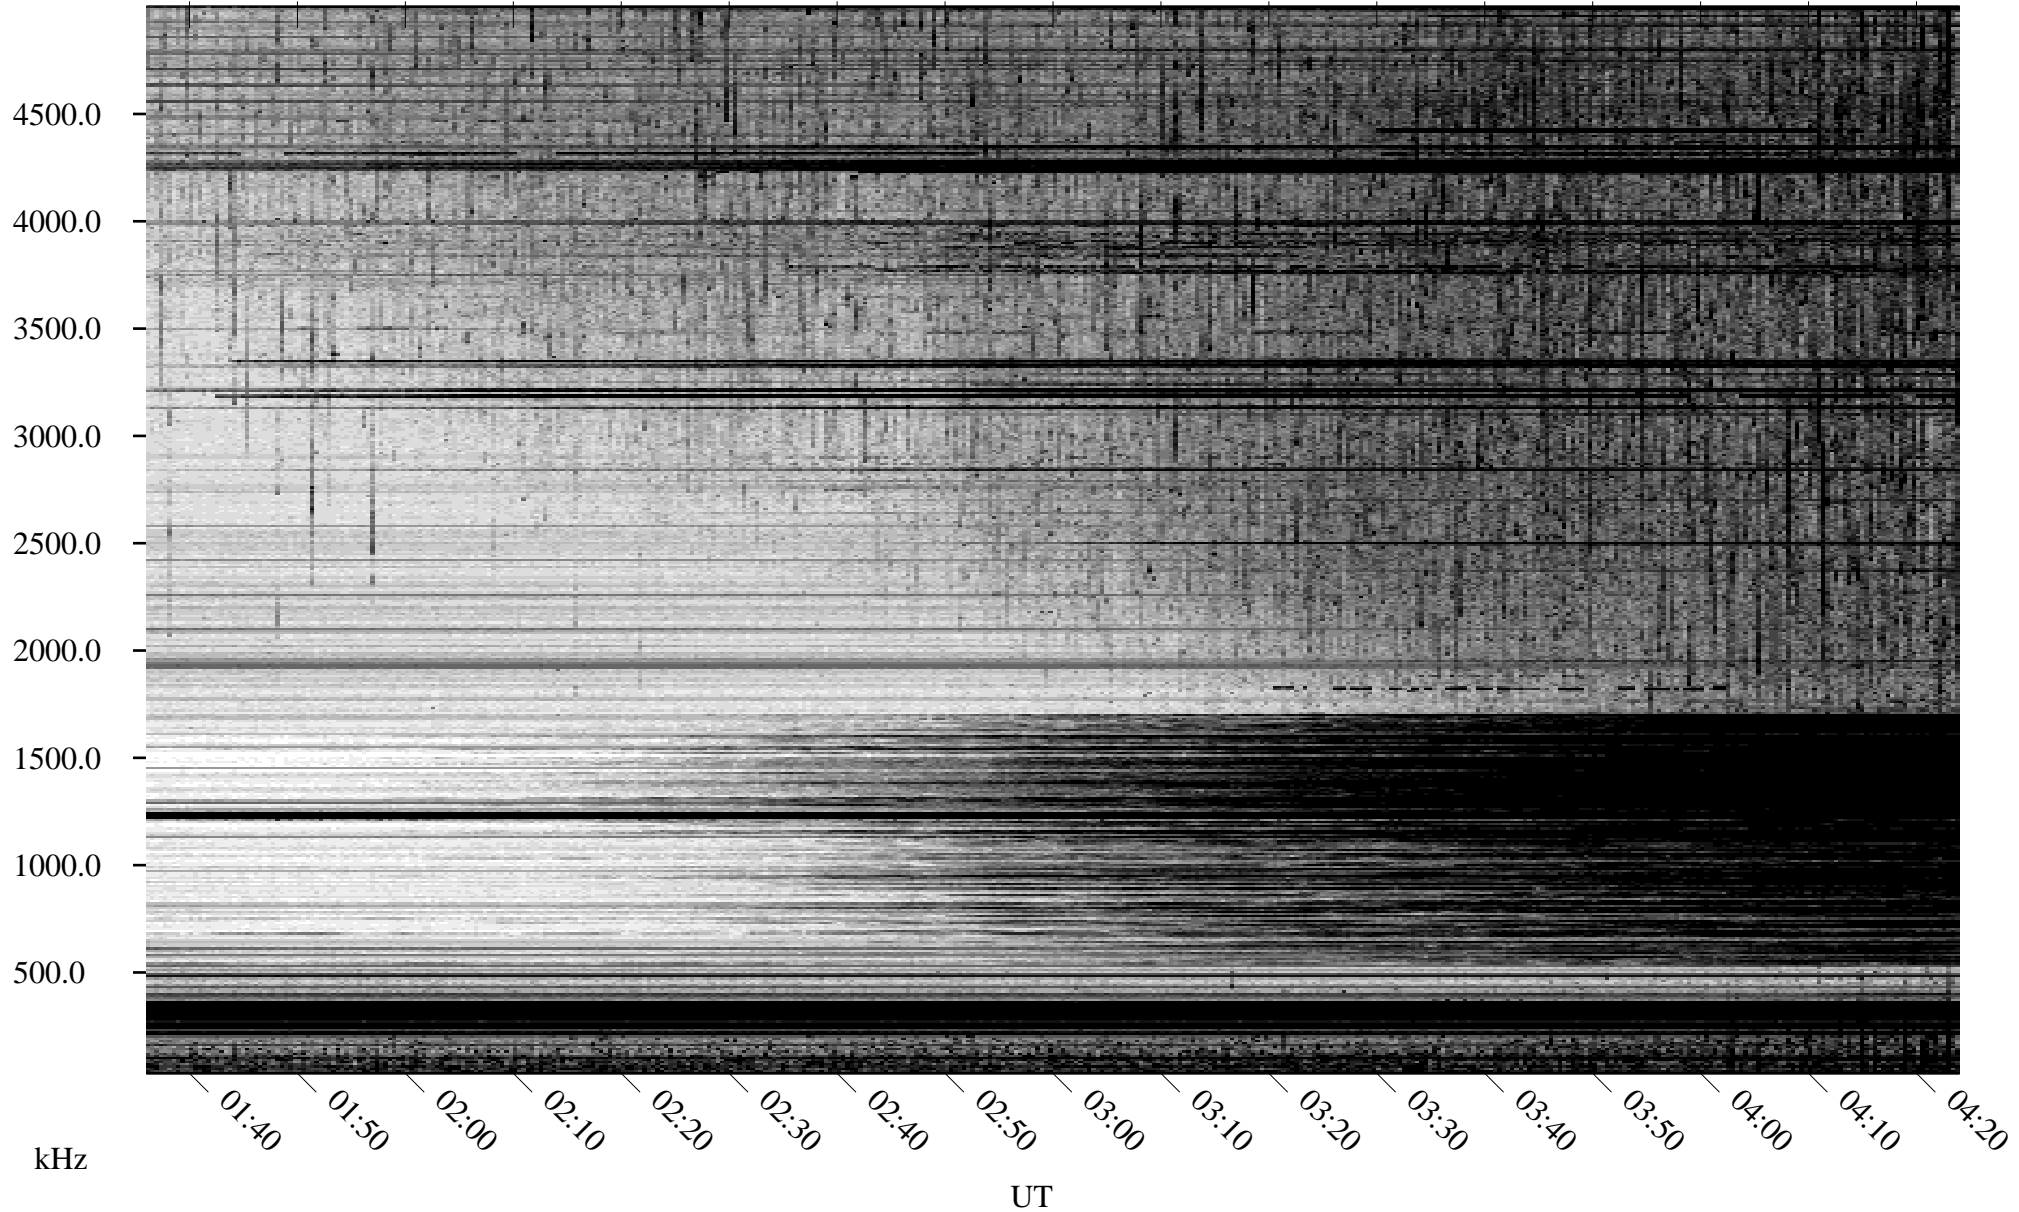

07/01/2007 Churchill, Manitoba

Linear Scale Black = 161 White = 15

CH07182L.R00m max_12

Page 1

07/01/2007 Churchill, Manitoba

Linear Scale Black = 161 White = 15

CH07182L.R00m max_12

Page 2

07/02/2007 Churchill, Manitoba

Linear Scale Black = 161 White = 15

CH07182L.R00m max_12

Page 3

07/02/2007 Churchill, Manitoba

Linear Scale Black = 161 White = 15

CH07182L.R00m max_12

Page 4

07/02/2007 Churchill, Manitoba

Linear Scale Black = 161 White = 15

CH07182L.R00m max_12

Page 5

07/02/2007 Churchill, Manitoba

Linear Scale Black = 161 White = 15

CH07182L.R00m max_12

Page 6

07/02/2007 Churchill, Manitoba

Linear Scale Black = 161 White = 15

CH07182L.R00m max_12

Page 7

07/02/2007 Churchill, Manitoba

Linear Scale Black = 161 White = 15

CH07182L.R00m max_12

Page 8