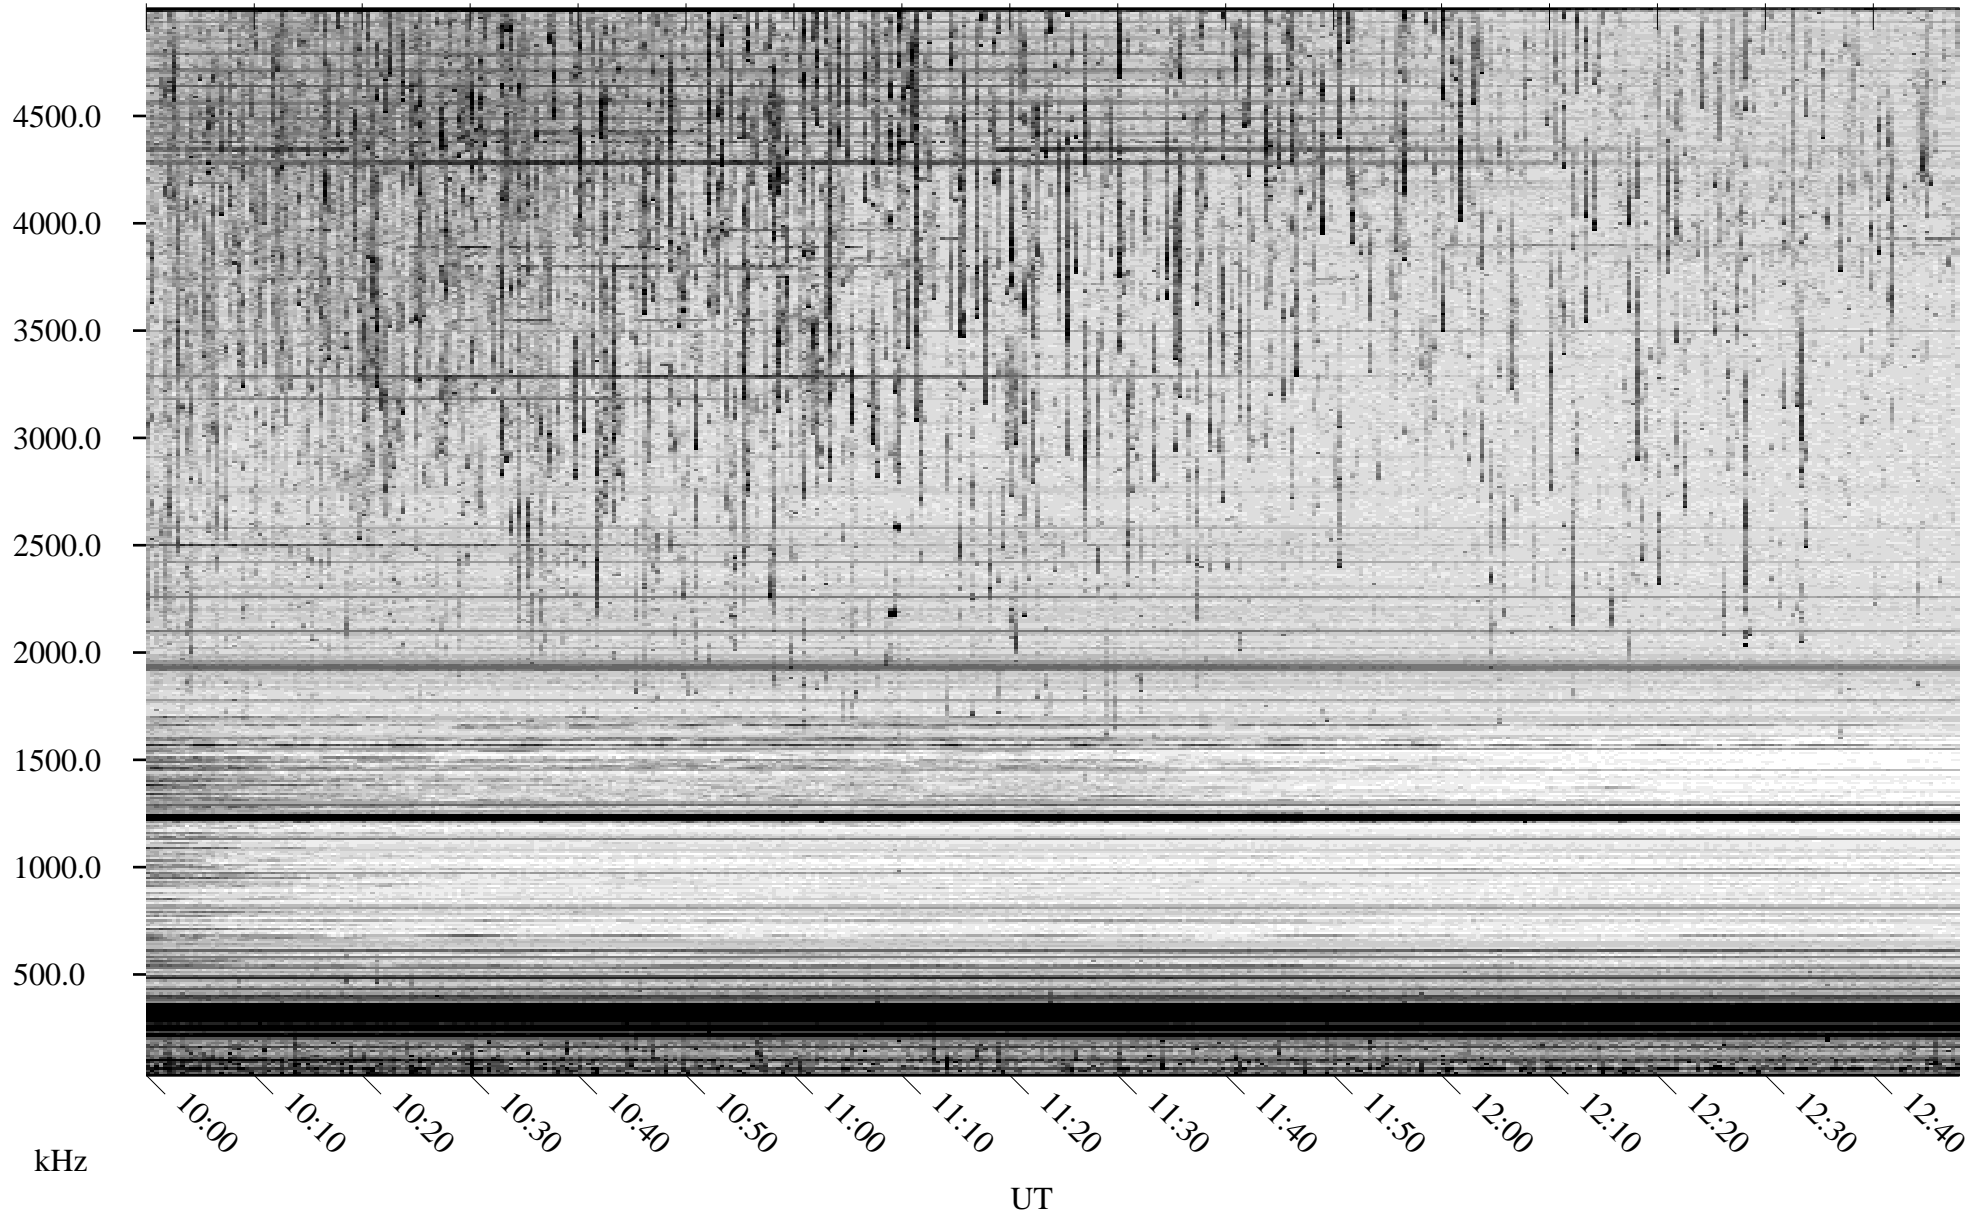

07/01/2007 Churchill, Manitoba

Linear Scale Black = 161 White = 15

CH07182L.R00m max_12

Page 1

07/01/2007 Churchill, Manitoba

Linear Scale Black = 161 White = 15

CH07182L.R00m max_12

Page 2

07/02/2007 Churchill, Manitoba

Linear Scale Black = 161 White = 15

CH07182L.R00m max_12

Page 3

07/02/2007 Churchill, Manitoba

Linear Scale Black = 161 White = 15

CH07182L.R00m max_12

Page 4

07/02/2007 Churchill, Manitoba

Linear Scale Black = 161 White = 15

CH07182L.R00m max_12

Page 5

07/02/2007 Churchill, Manitoba

Linear Scale Black = 161 White = 15

CH07182L.R00m max_12

Page 6

07/02/2007 Churchill, Manitoba

Linear Scale Black = 161 White = 15

CH07182L.R00m max_12

Page 7

07/02/2007 Churchill, Manitoba

Linear Scale Black = 161 White = 15

CH07182L.R00m max_12

Page 8