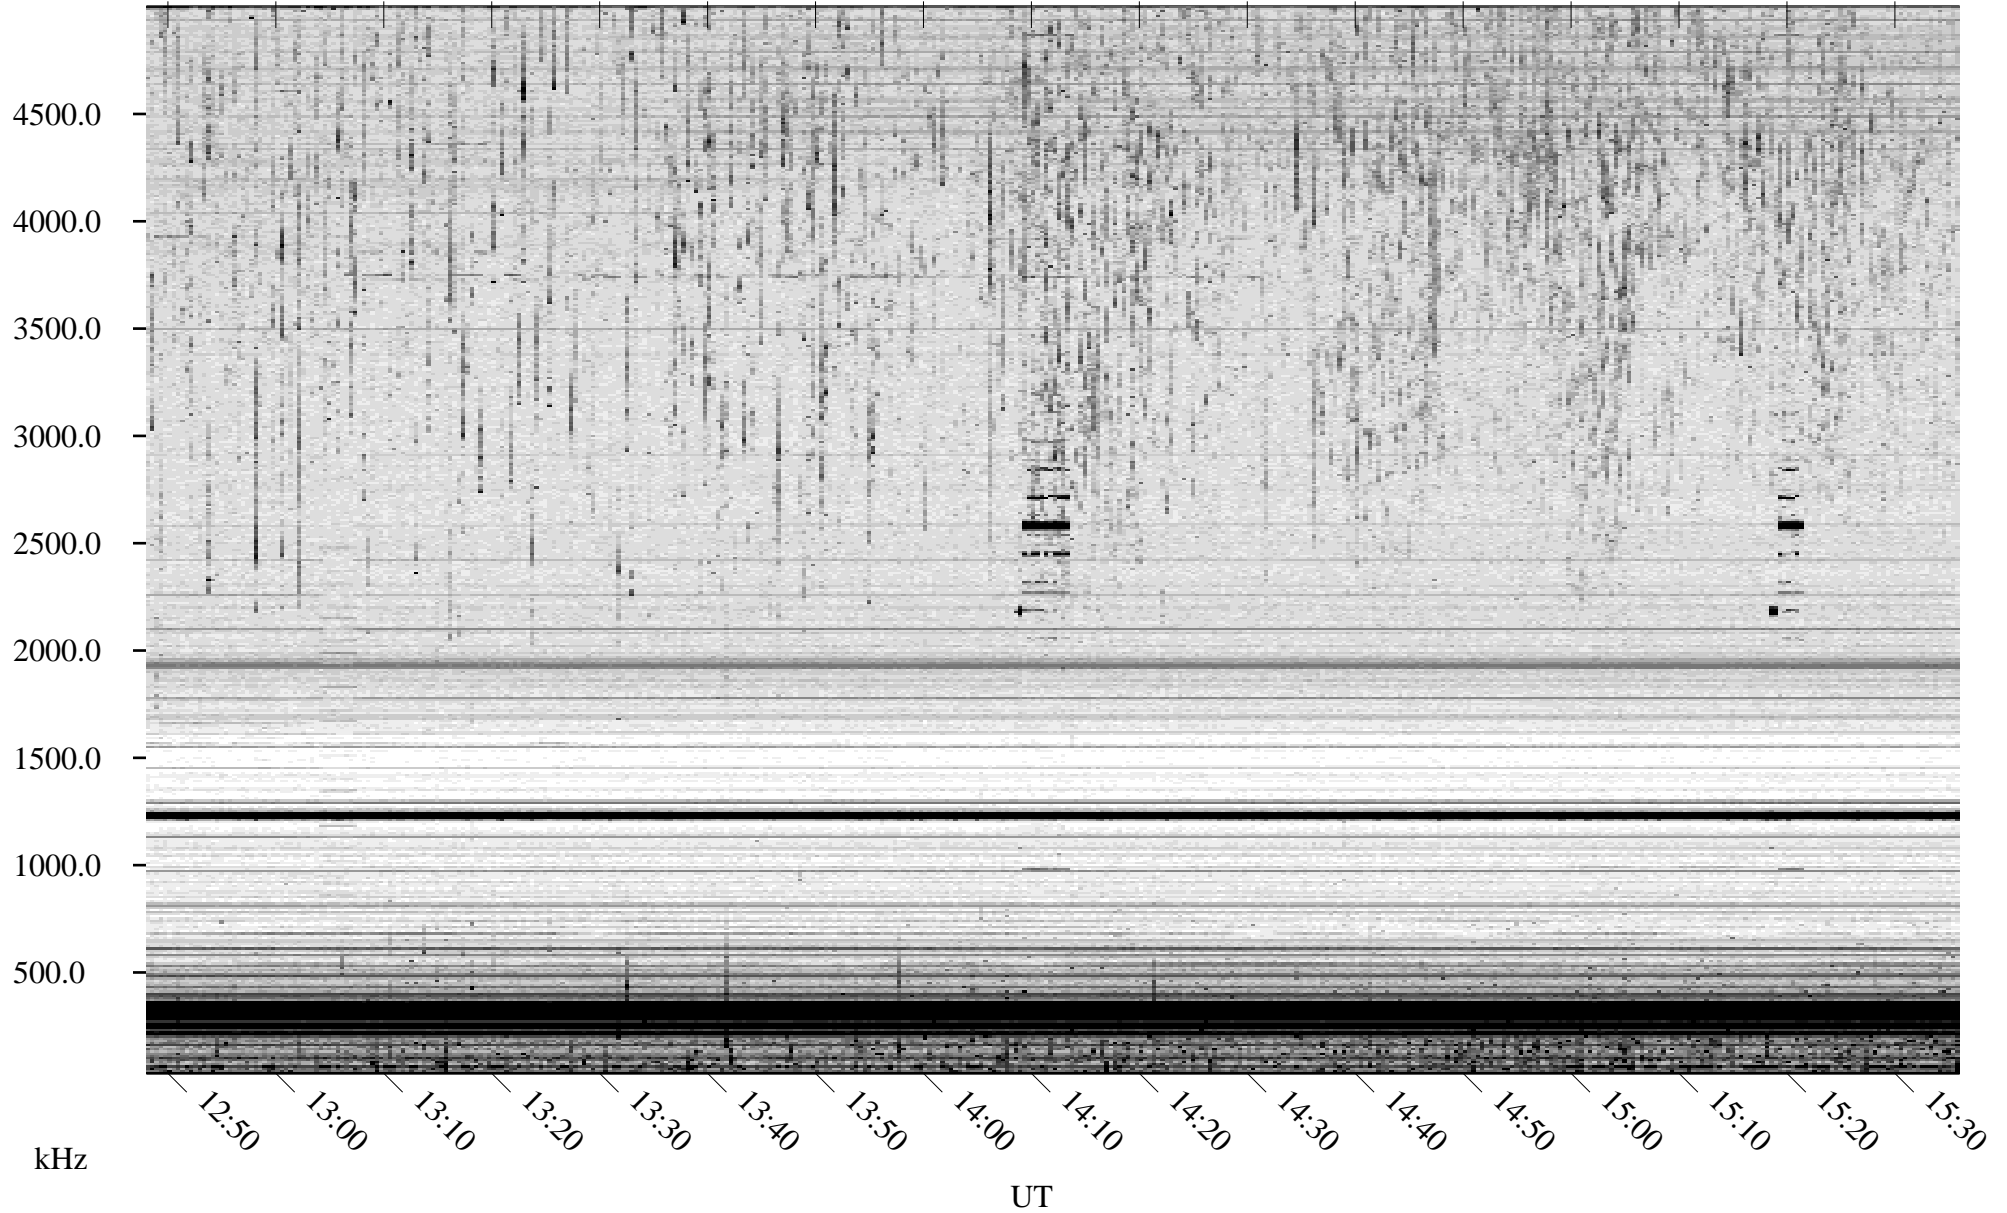

07/01/2007 Churchill, Manitoba

Linear Scale Black = 161 White = 15

CH07182L.R00m max_12

Page 1

07/01/2007 Churchill, Manitoba

Linear Scale Black = 161 White = 15

CH07182L.R00m max_12

Page 2

07/02/2007 Churchill, Manitoba

Linear Scale Black = 161 White = 15

CH07182L.R00m max_12

Page 3

07/02/2007 Churchill, Manitoba

Linear Scale Black = 161 White = 15

CH07182L.R00m max_12

Page 4

07/02/2007 Churchill, Manitoba

Linear Scale Black = 161 White = 15

CH07182L.R00m max_12

Page 5

07/02/2007 Churchill, Manitoba

Linear Scale Black = 161 White = 15

CH07182L.R00m max_12

Page 6

07/02/2007 Churchill, Manitoba

Linear Scale Black = 161 White = 15

CH07182L.R00m max_12

Page 7

07/02/2007 Churchill, Manitoba

Linear Scale Black = 161 White = 15

CH07182L.R00m max_12

Page 8