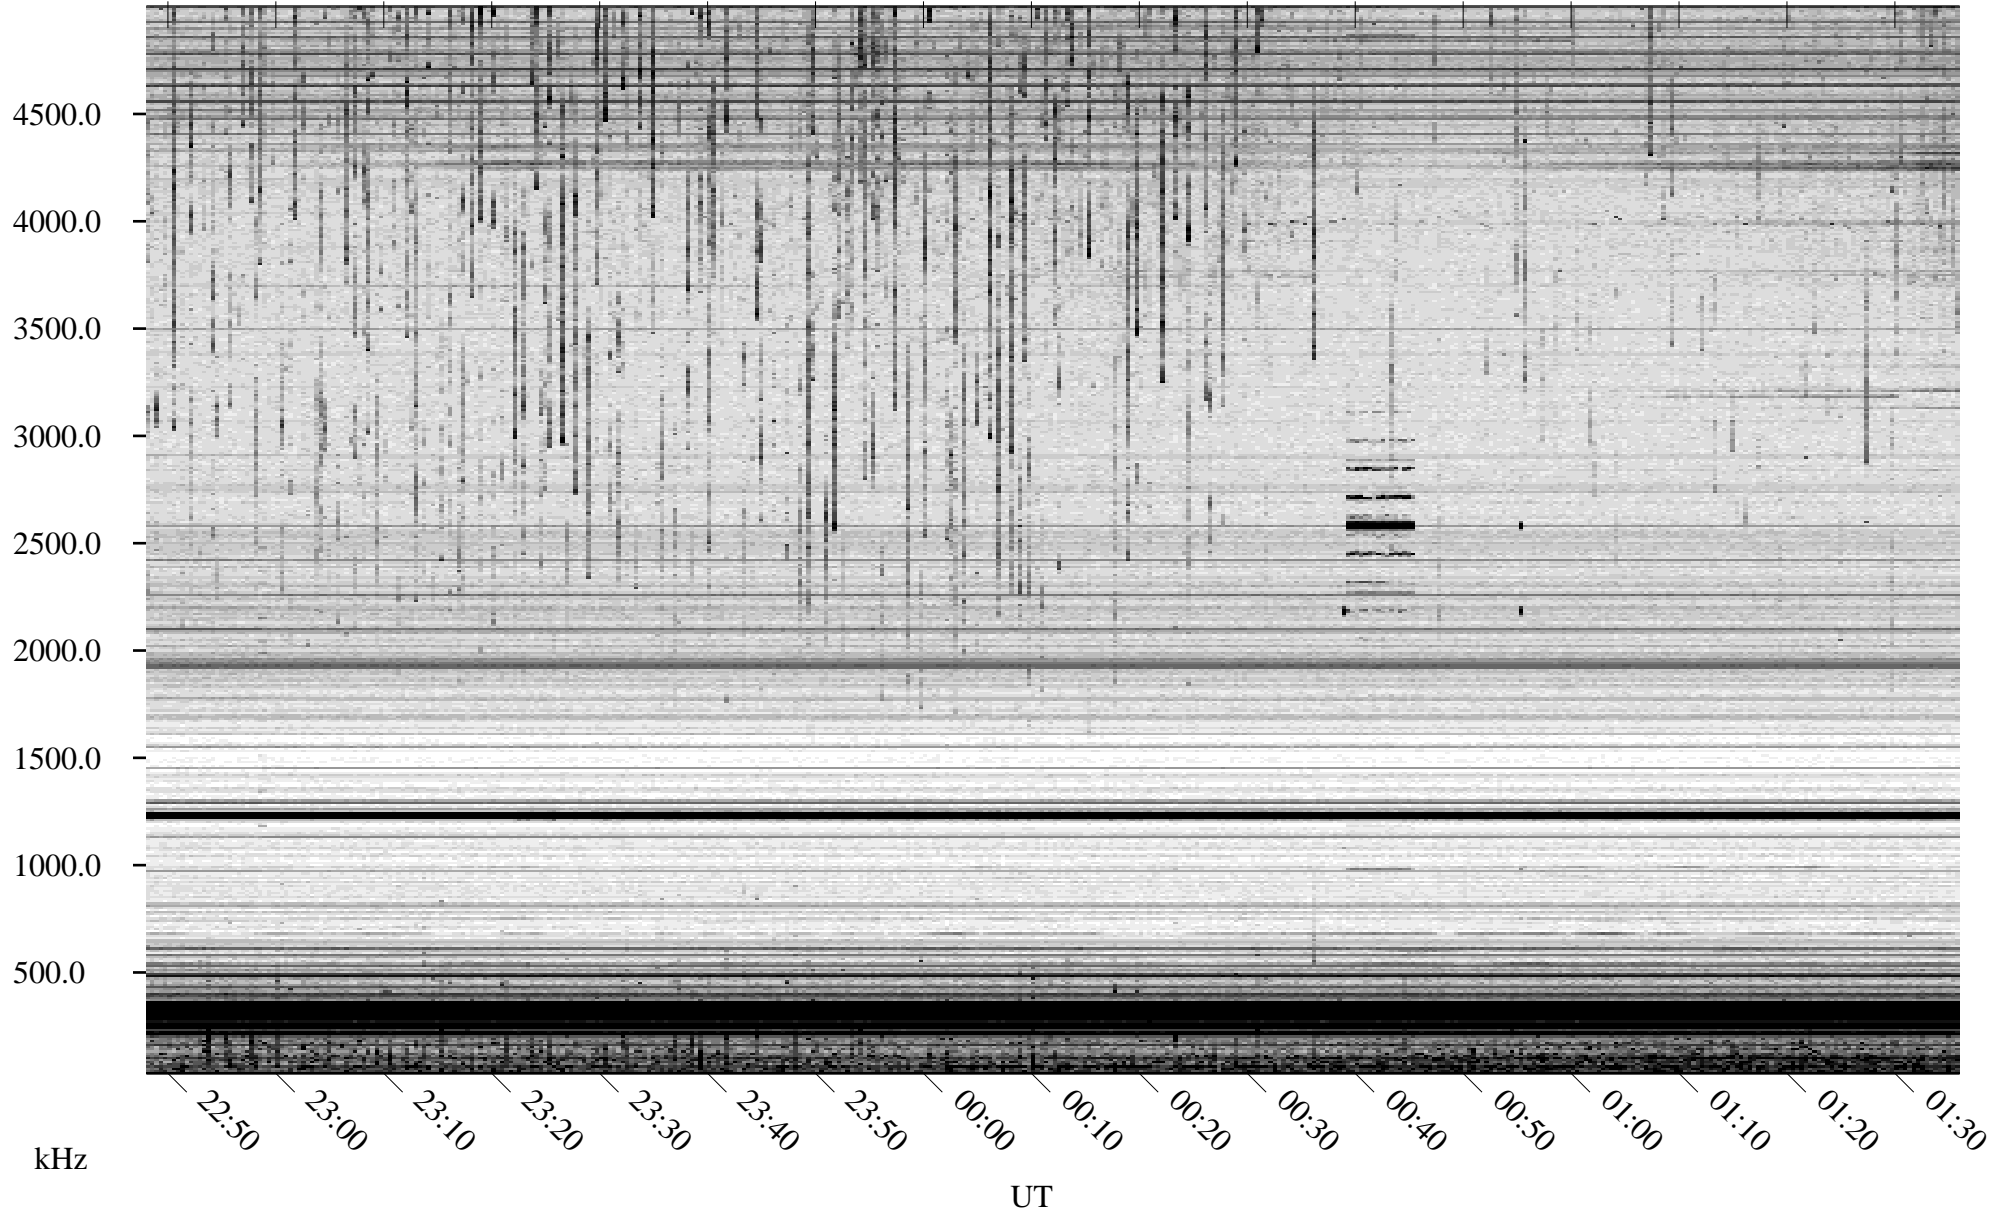

07/01/2007 Churchill, Manitoba

Linear Scale Black = 161 White = 15

CH07182L.R00m max_12

Page 1

07/01/2007 Churchill, Manitoba

Linear Scale Black = 161 White = 15

CH07182L.R00m max_12

Page 2

07/02/2007 Churchill, Manitoba

Linear Scale Black = 161 White = 15

CH07182L.R00m max_12

Page 3

07/02/2007 Churchill, Manitoba

Linear Scale Black = 161 White = 15

CH07182L.R00m max_12

Page 4

07/02/2007 Churchill, Manitoba

Linear Scale Black = 161 White = 15

CH07182L.R00m max_12

Page 5

07/02/2007 Churchill, Manitoba

Linear Scale Black = 161 White = 15

CH07182L.R00m max_12

Page 6

07/02/2007 Churchill, Manitoba

Linear Scale Black = 161 White = 15

CH07182L.R00m max_12

Page 7

07/02/2007 Churchill, Manitoba

Linear Scale Black = 161 White = 15

CH07182L.R00m max_12

Page 8