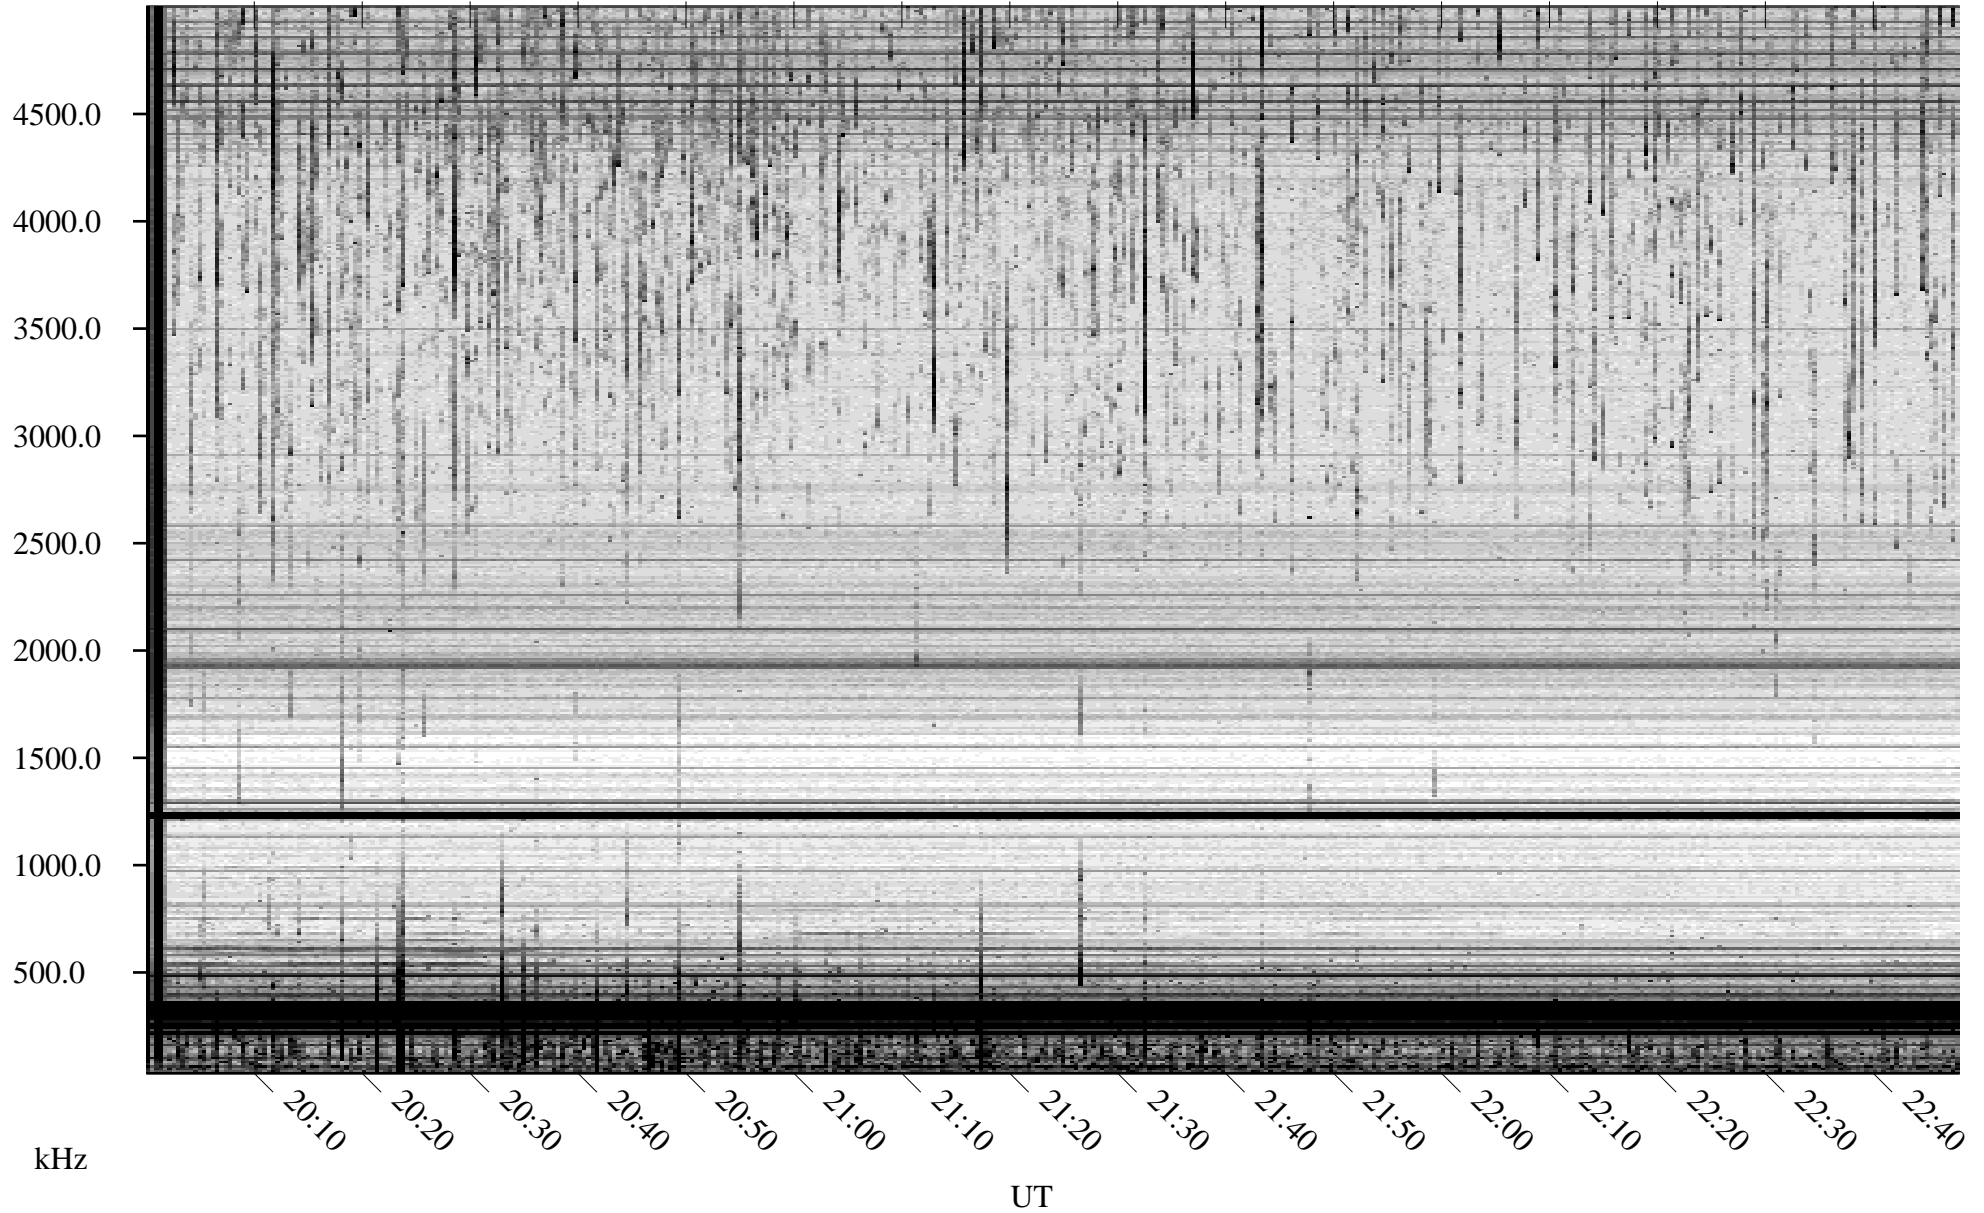

07/01/2007 Churchill, Manitoba

Linear Scale Black = 161 White = 15

CH07182L.R00m max_12

Page 1

07/01/2007 Churchill, Manitoba

Linear Scale Black = 161 White = 15

CH07182L.R00m max_12

Page 2

07/02/2007 Churchill, Manitoba

Linear Scale Black = 161 White = 15

CH07182L.R00m max_12

Page 3

07/02/2007 Churchill, Manitoba

Linear Scale Black = 161 White = 15

CH07182L.R00m max_12

Page 4

07/02/2007 Churchill, Manitoba

Linear Scale Black = 161 White = 15

CH07182L.R00m max_12

Page 5

07/02/2007 Churchill, Manitoba

Linear Scale Black = 161 White = 15

CH07182L.R00m max_12

Page 6

07/02/2007 Churchill, Manitoba

Linear Scale Black = 161 White = 15

CH07182L.R00m max_12

Page 7

07/02/2007 Churchill, Manitoba

Linear Scale Black = 161 White = 15

CH07182L.R00m max_12

Page 8