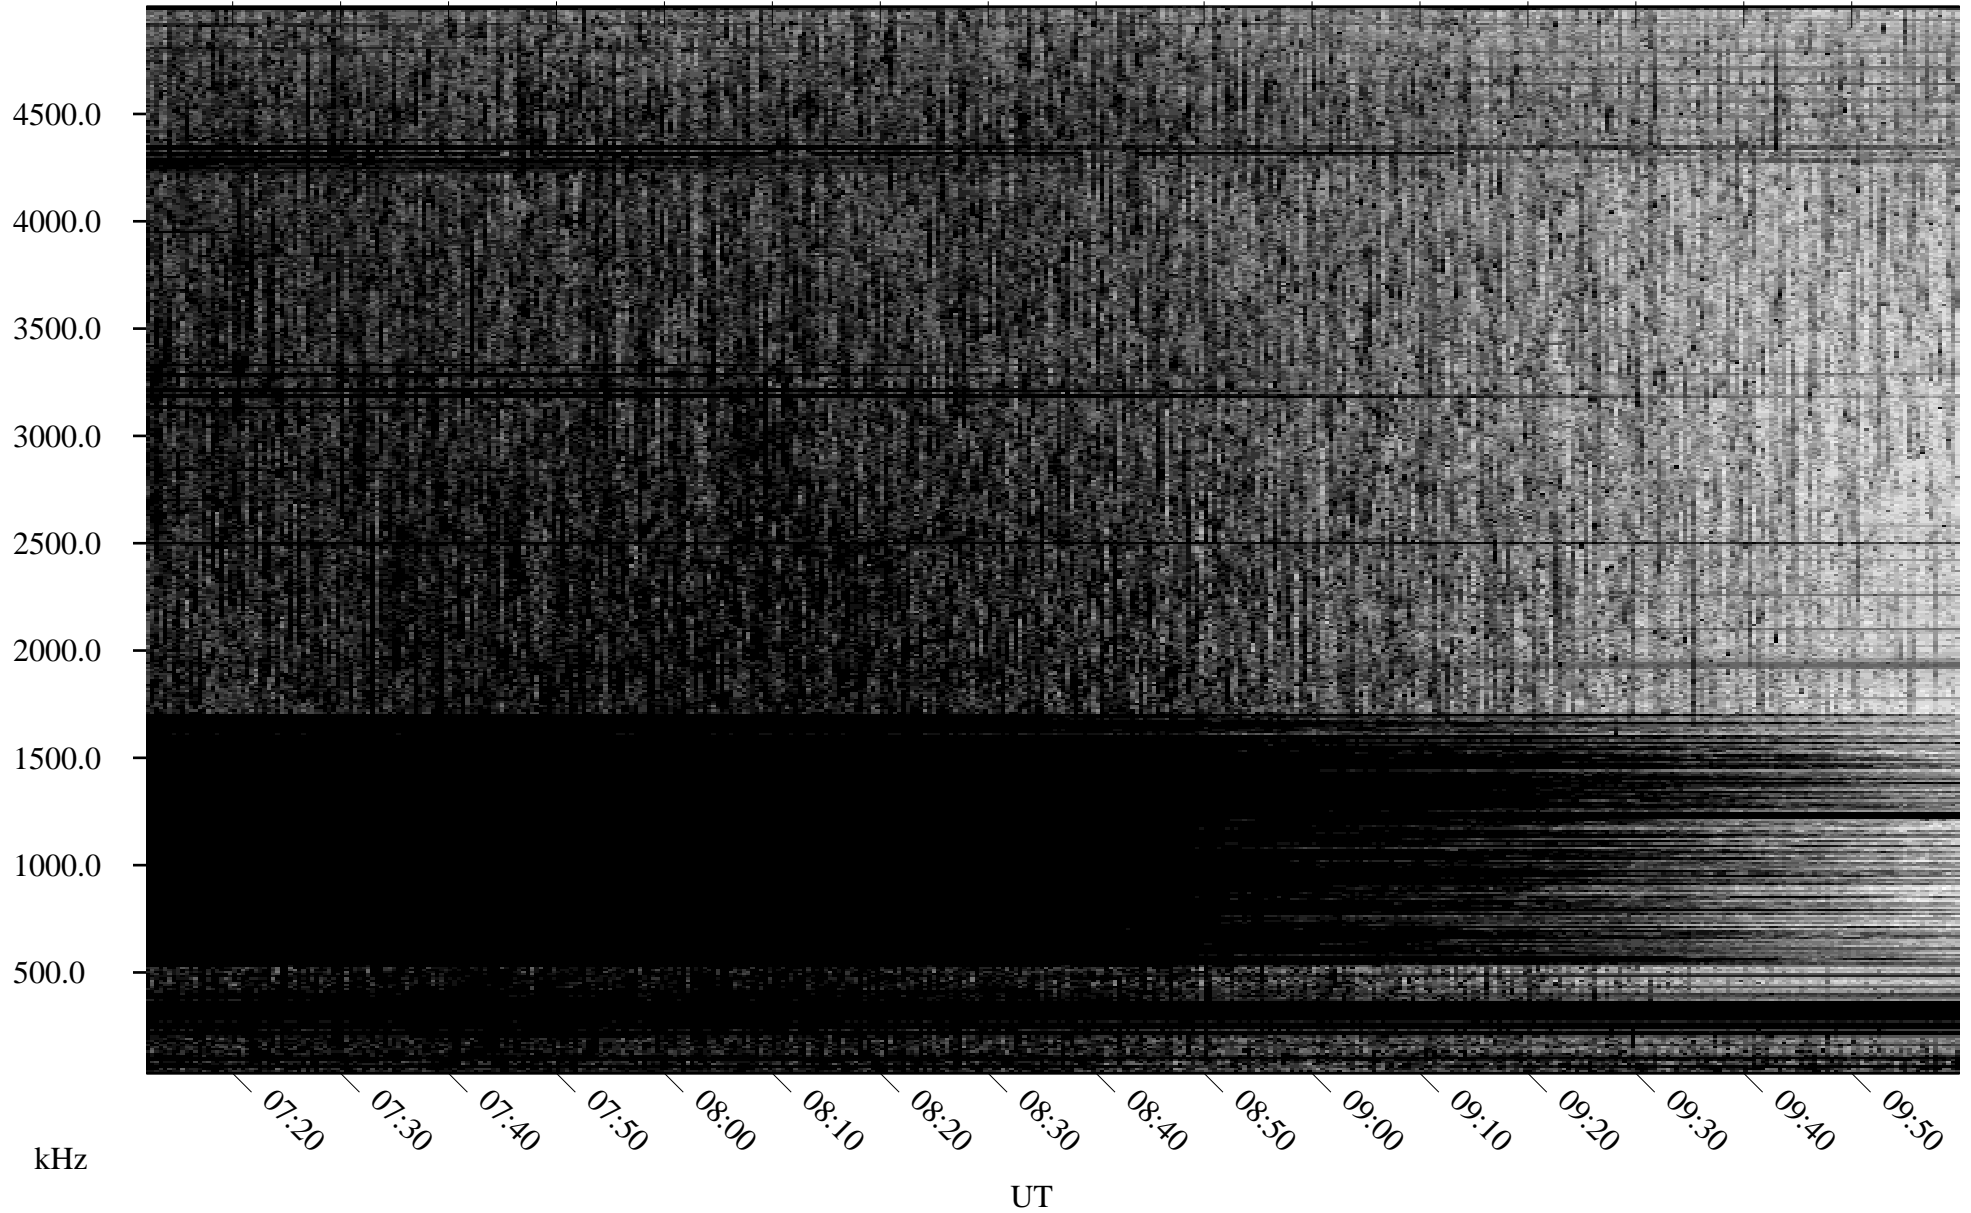

07/01/2007 Churchill, Manitoba

Linear Scale Black = 161 White = 15

CH07182L.R00m max_12

Page 1

07/01/2007 Churchill, Manitoba

Linear Scale Black = 161 White = 15

CH07182L.R00m max_12

Page 2

07/02/2007 Churchill, Manitoba

Linear Scale Black = 161 White = 15

CH07182L.R00m max_12

Page 3

07/02/2007 Churchill, Manitoba

Linear Scale Black = 161 White = 15

CH07182L.R00m max_12

Page 4

07/02/2007 Churchill, Manitoba

Linear Scale Black = 161 White = 15

CH07182L.R00m max_12

Page 5

07/02/2007 Churchill, Manitoba

Linear Scale Black = 161 White = 15

CH07182L.R00m max_12

Page 6

07/02/2007 Churchill, Manitoba

Linear Scale Black = 161 White = 15

CH07182L.R00m max_12

Page 7

07/02/2007 Churchill, Manitoba

Linear Scale Black = 161 White = 15

CH07182L.R00m max_12

Page 8