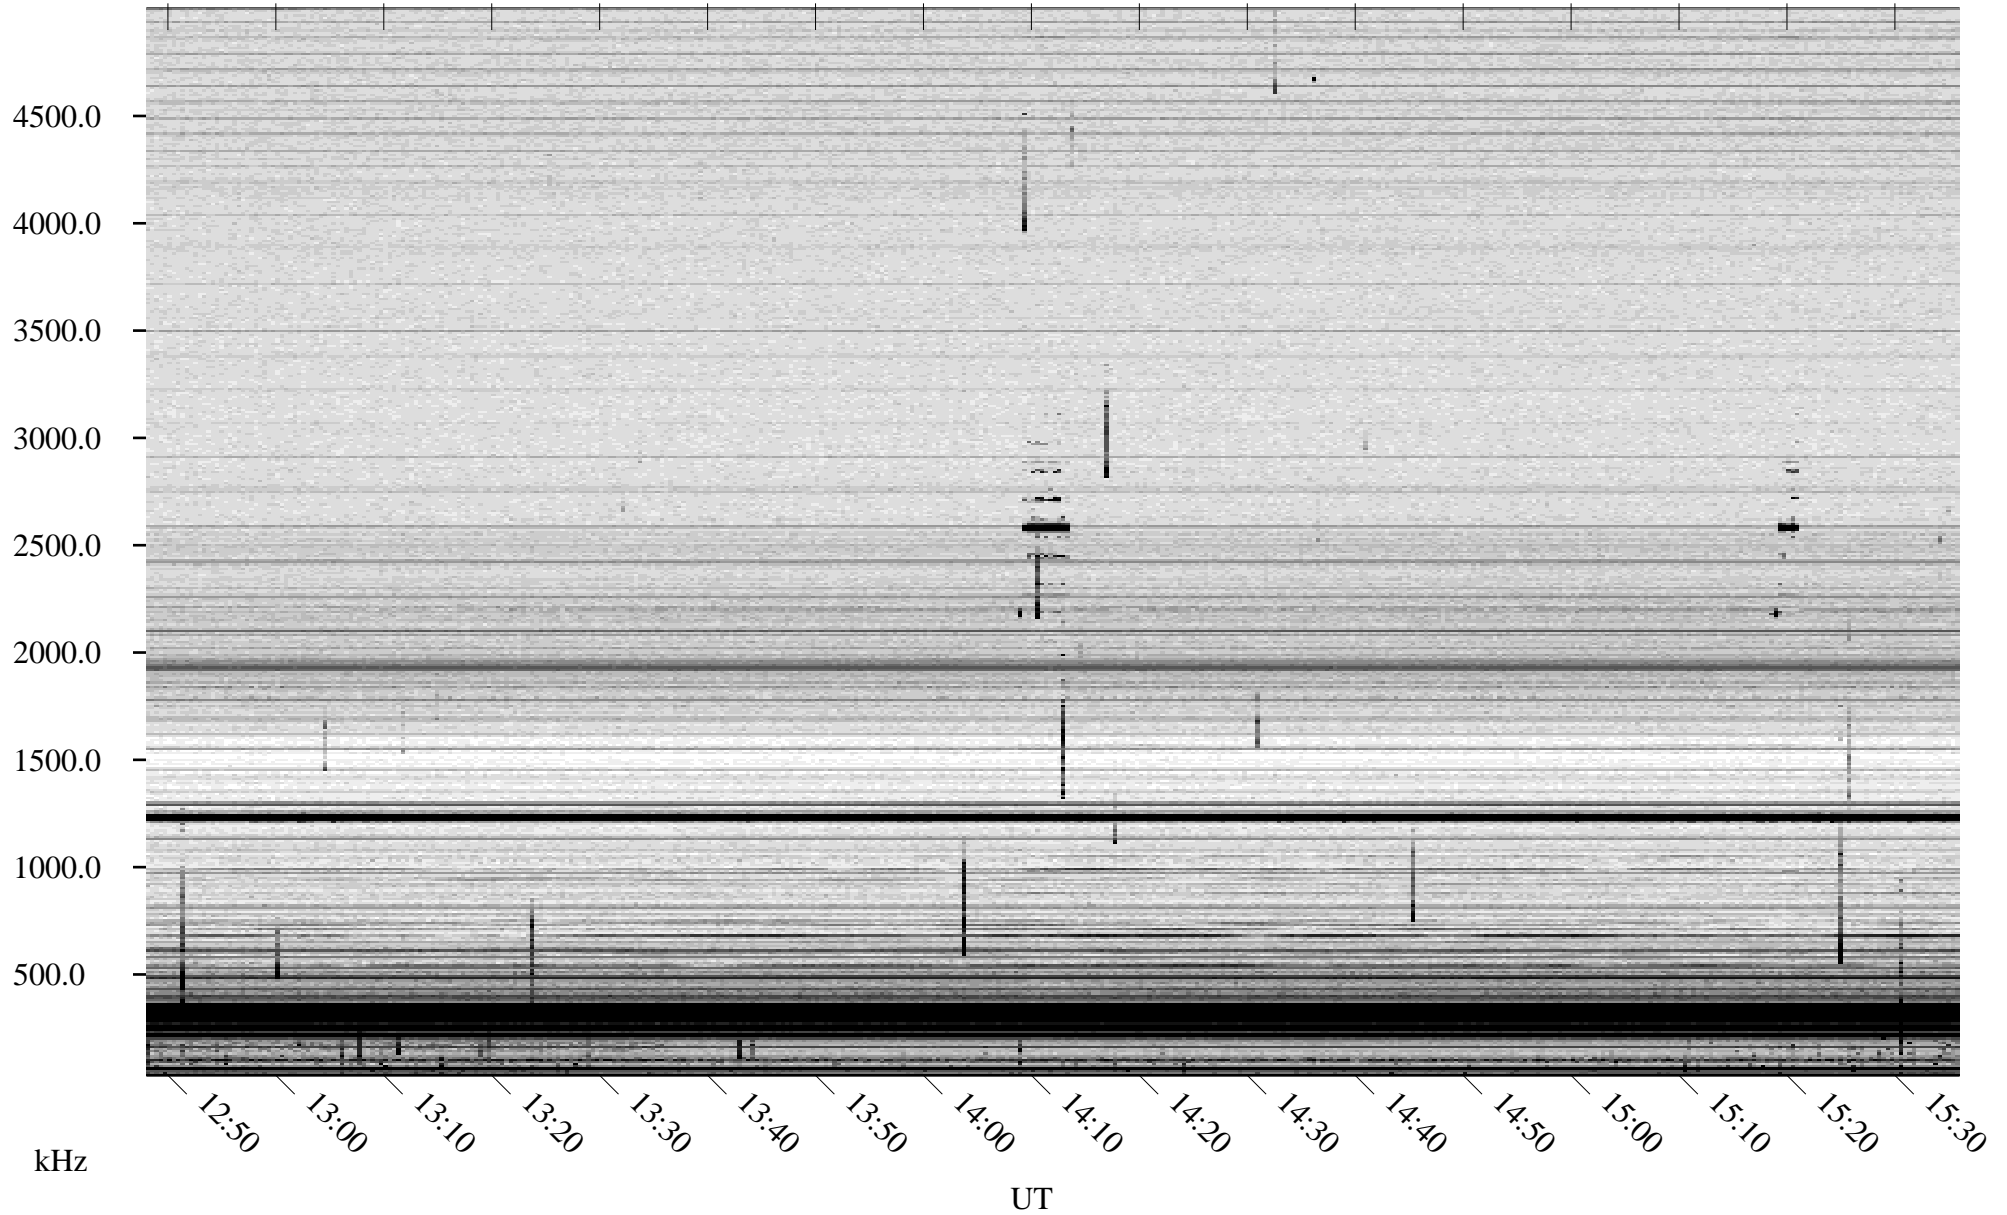

07/03/2007 Churchill, Manitoba

Linear Scale Black = 161 White = 15

CH07184L.R00m max_12

Page 1

07/03/2007 Churchill, Manitoba

Linear Scale Black = 161 White = 15

CH07184L.R00m max_12

Page 2

07/04/2007 Churchill, Manitoba

Linear Scale Black = 161 White = 15

CH07184L.R00m max_12

Page 3

07/04/2007 Churchill, Manitoba

Linear Scale Black = 161 White = 15

CH07184L.R00m max_12

Page 4

07/04/2007 Churchill, Manitoba

Linear Scale Black = 161 White = 15

CH07184L.R00m max_12

Page 5

07/04/2007 Churchill, Manitoba

Linear Scale Black = 161 White = 15

CH07184L.R00m max_12

Page 6

07/04/2007 Churchill, Manitoba

Linear Scale Black = 161 White = 15

CH07184L.R00m max_12

Page 7

07/04/2007 Churchill, Manitoba

Linear Scale Black = 161 White = 15

CH07184L.R00m max_12

Page 8