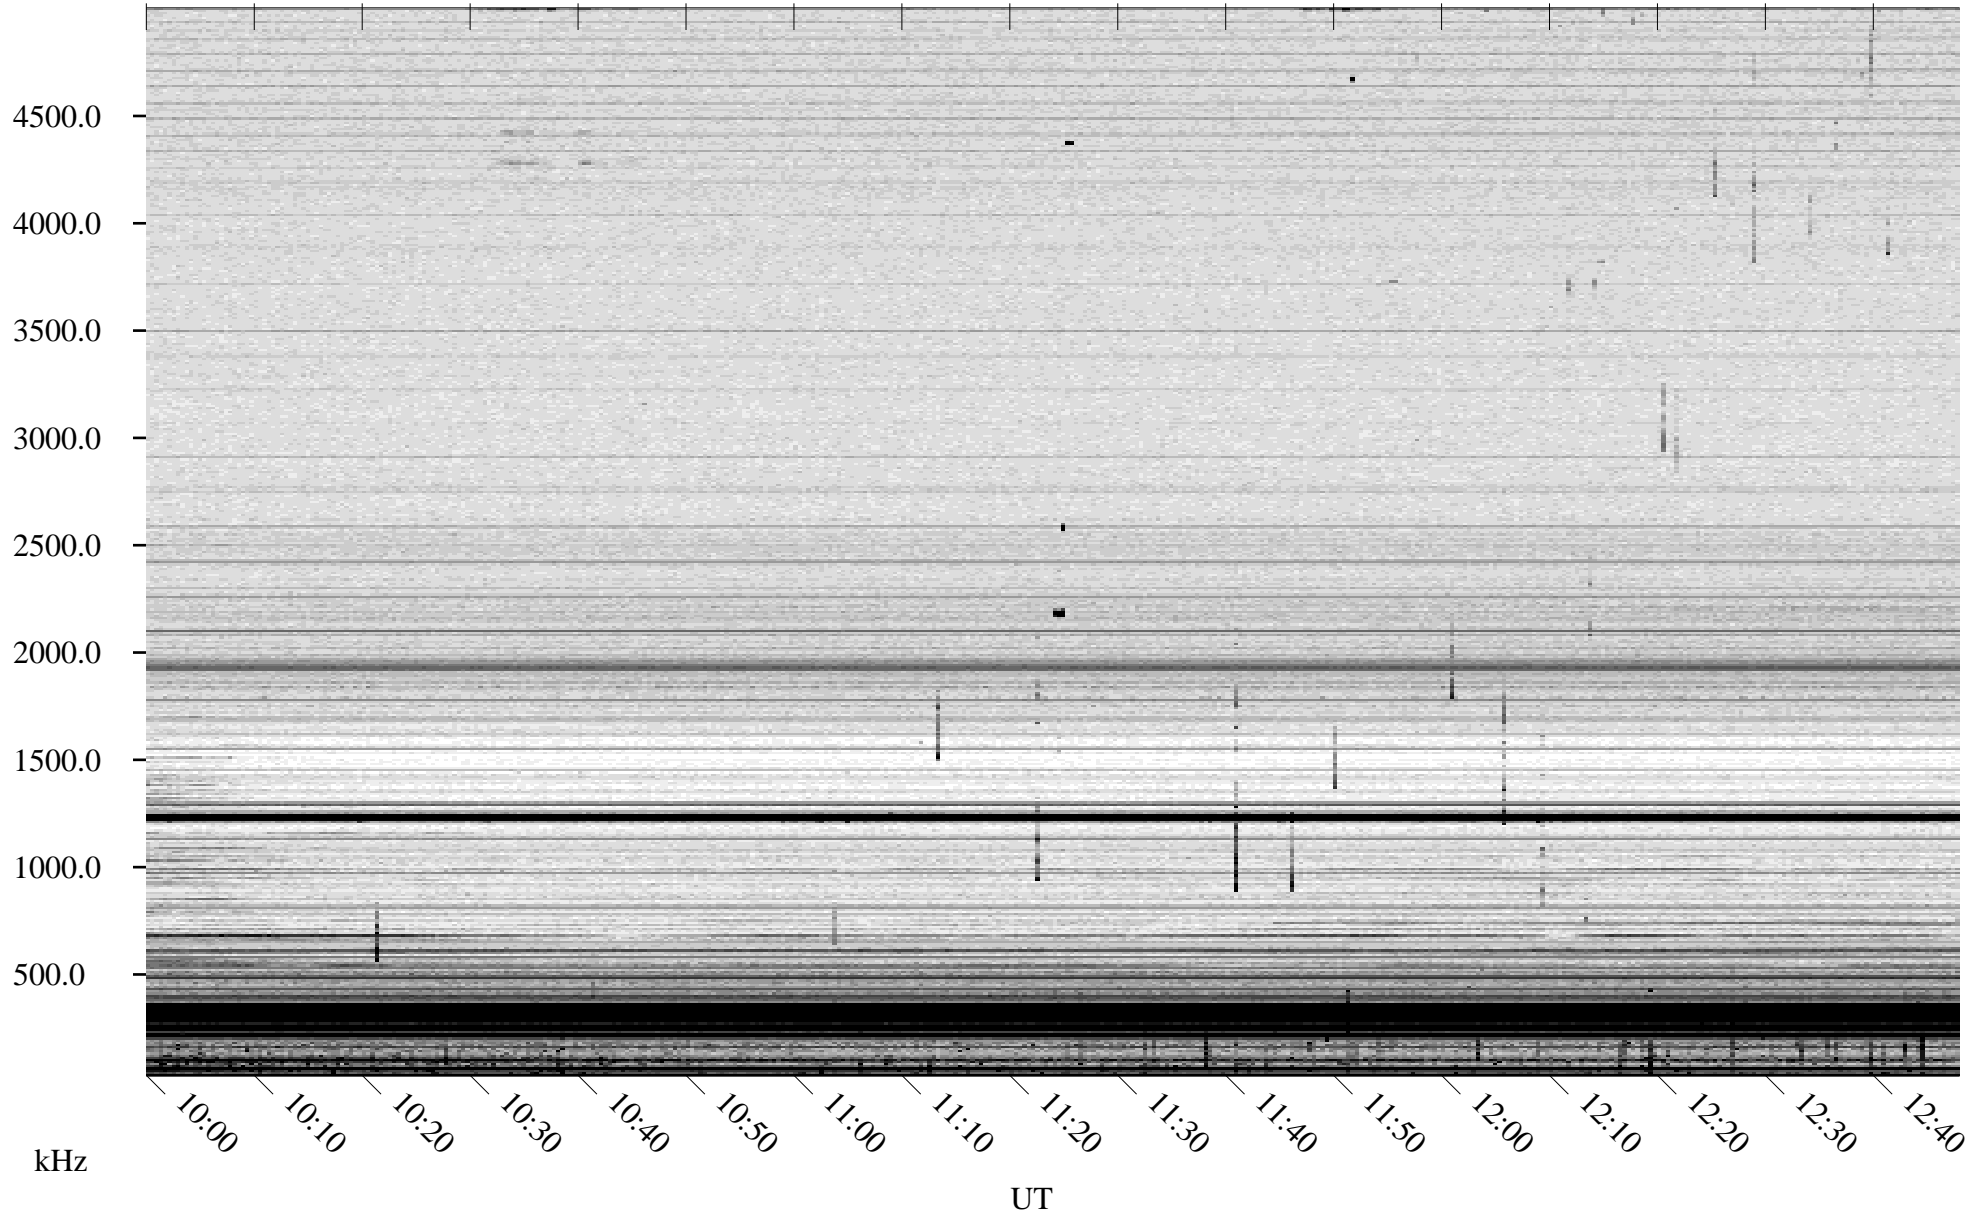

07/03/2007 Churchill, Manitoba

Linear Scale Black = 161 White = 15

CH07184L.R00m max_12

Page 1

07/03/2007 Churchill, Manitoba

Linear Scale Black = 161 White = 15

CH07184L.R00m max_12

Page 2

07/04/2007 Churchill, Manitoba

Linear Scale Black = 161 White = 15

CH07184L.R00m max_12

Page 3

07/04/2007 Churchill, Manitoba

Linear Scale Black = 161 White = 15

CH07184L.R00m max_12

Page 4

07/04/2007 Churchill, Manitoba

Linear Scale Black = 161 White = 15

CH07184L.R00m max_12

Page 5

07/04/2007 Churchill, Manitoba

Linear Scale Black = 161 White = 15

CH07184L.R00m max_12

Page 6

07/04/2007 Churchill, Manitoba

Linear Scale Black = 161 White = 15

CH07184L.R00m max_12

Page 7

07/04/2007 Churchill, Manitoba

Linear Scale Black = 161 White = 15

CH07184L.R00m max_12

Page 8