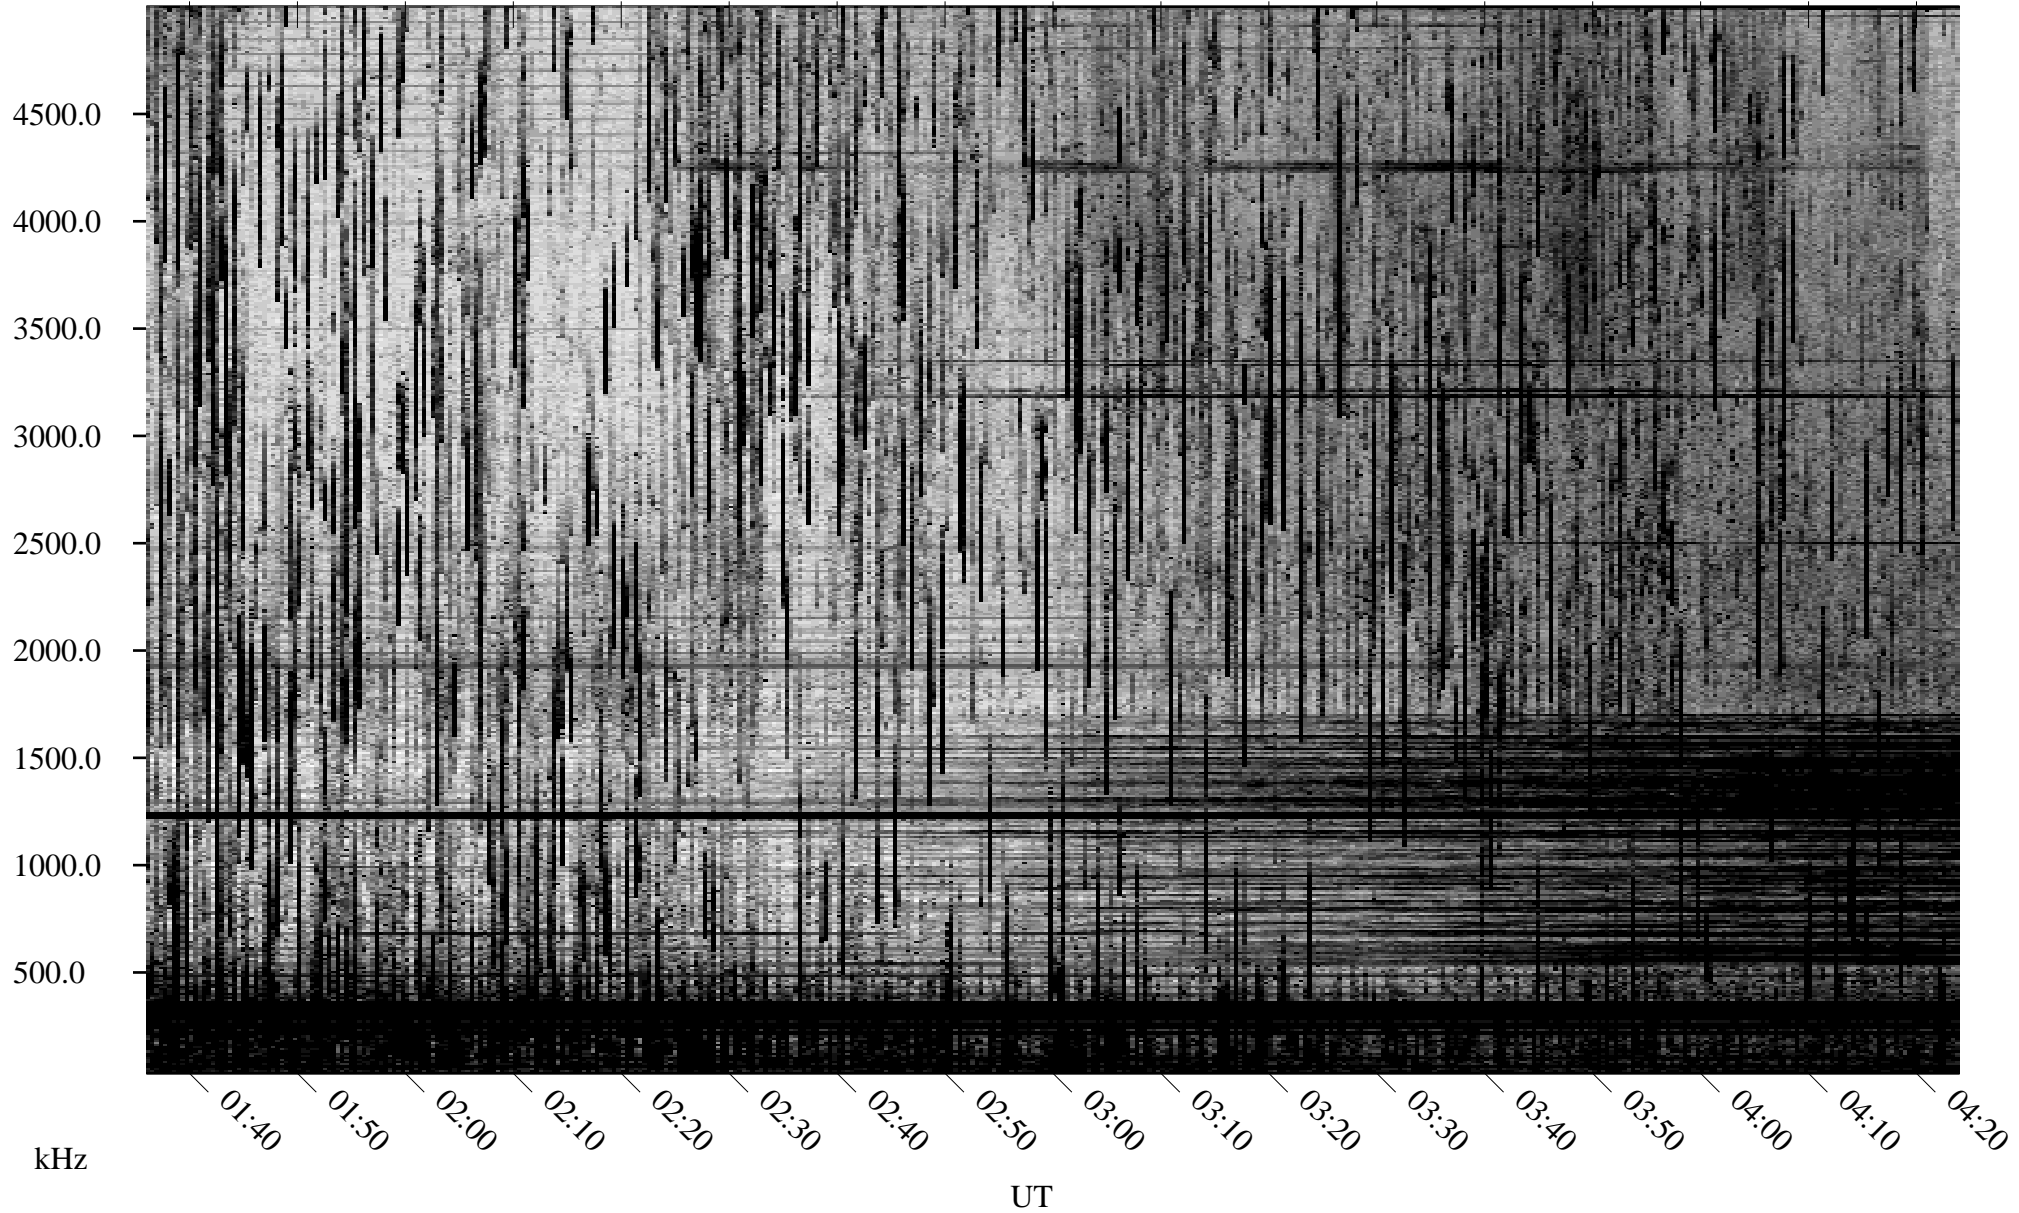

07/03/2007 Churchill, Manitoba

Linear Scale Black = 161 White = 15

CH07184L.R00m max_12

Page 1

07/03/2007 Churchill, Manitoba

Linear Scale Black = 161 White = 15

CH07184L.R00m max_12

Page 2

07/04/2007 Churchill, Manitoba

Linear Scale Black = 161 White = 15

CH07184L.R00m max_12

Page 3

07/04/2007 Churchill, Manitoba

Linear Scale Black = 161 White = 15

CH07184L.R00m max_12

Page 4

07/04/2007 Churchill, Manitoba

Linear Scale Black = 161 White = 15

CH07184L.R00m max_12

Page 5

07/04/2007 Churchill, Manitoba

Linear Scale Black = 161 White = 15

CH07184L.R00m max_12

Page 6

07/04/2007 Churchill, Manitoba

Linear Scale Black = 161 White = 15

CH07184L.R00m max_12

Page 7

07/04/2007 Churchill, Manitoba

Linear Scale Black = 161 White = 15

CH07184L.R00m max_12

Page 8