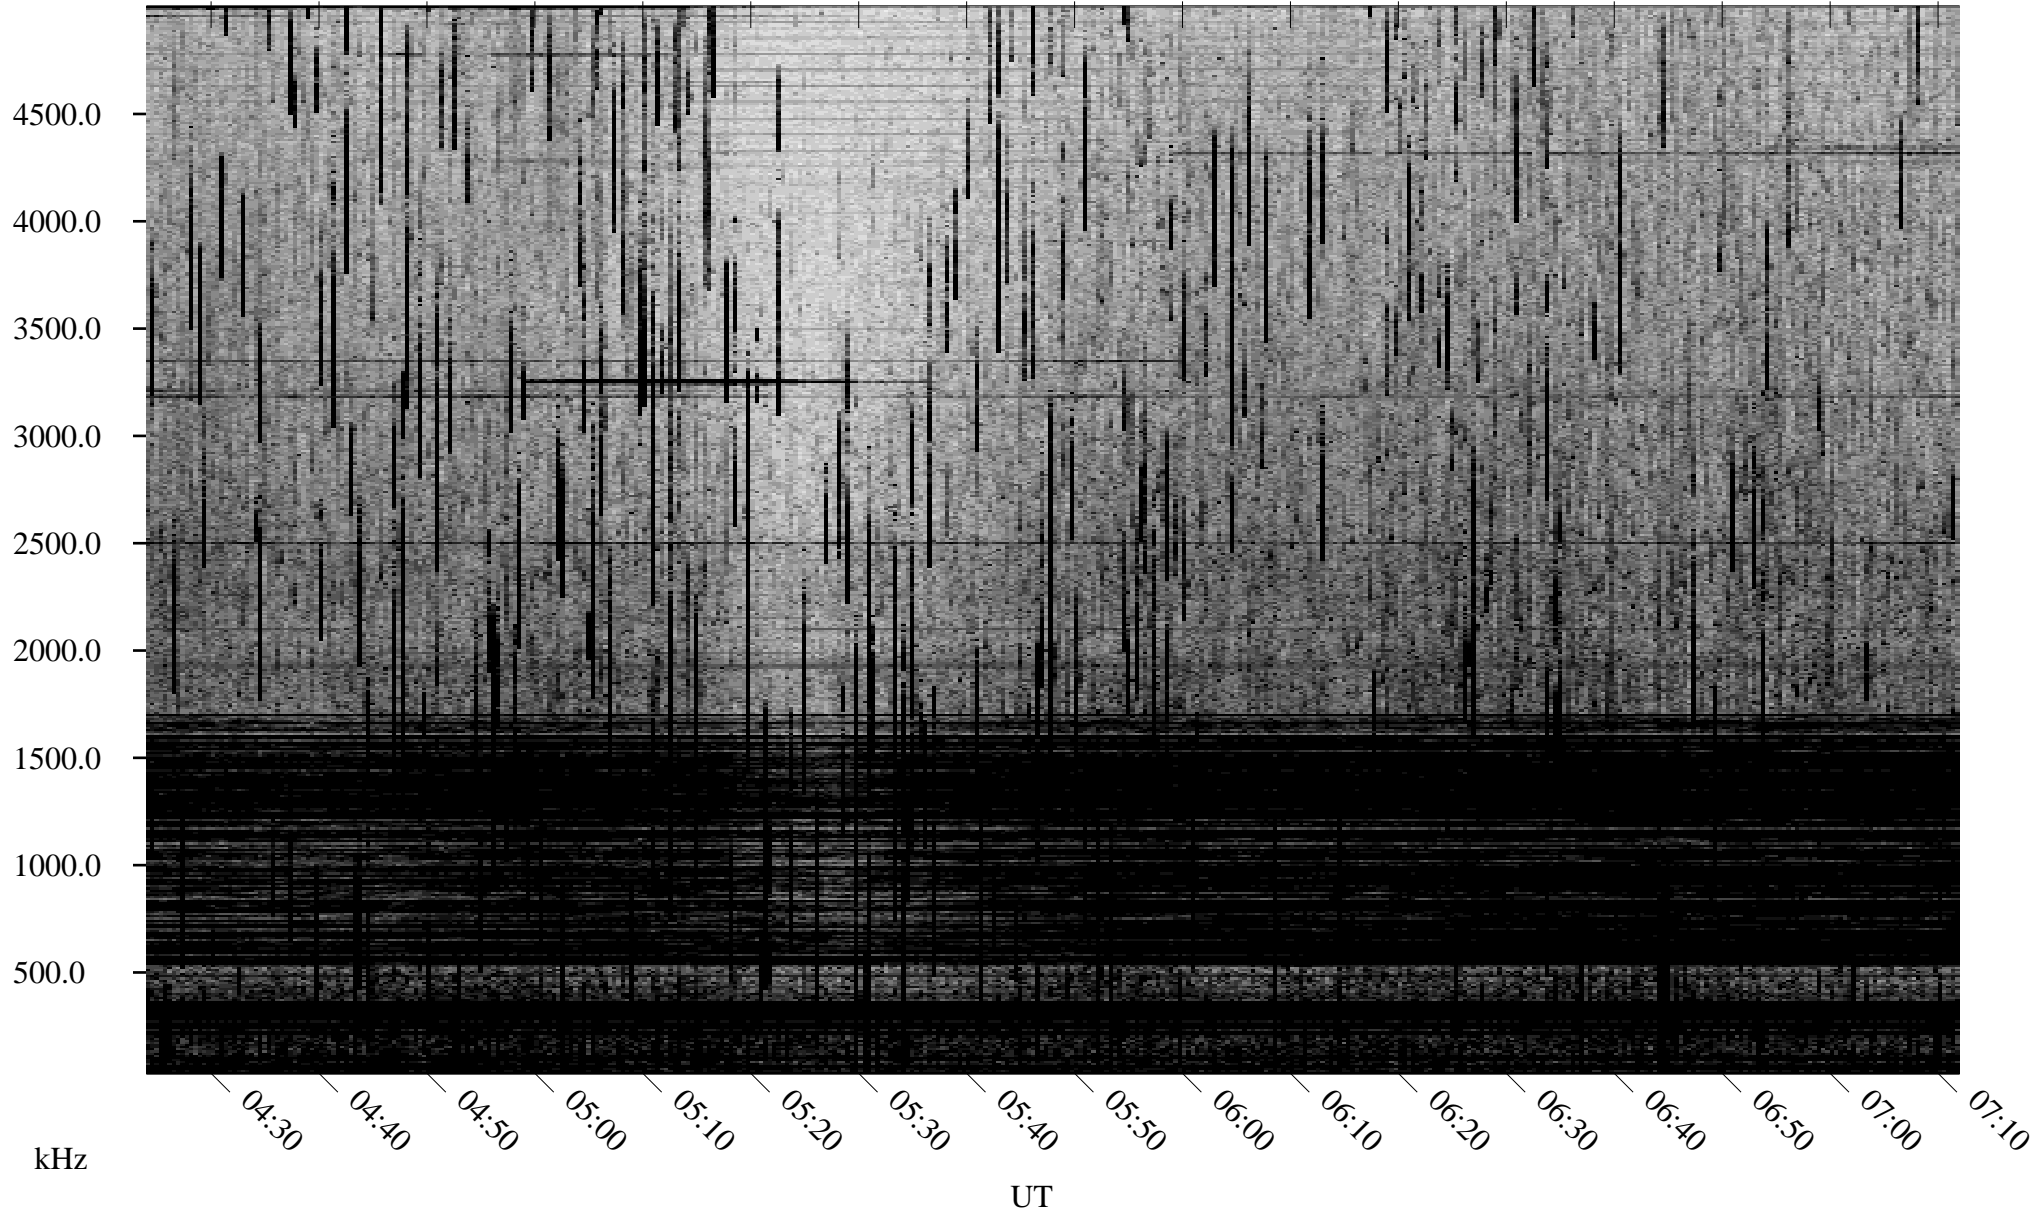

07/03/2007 Churchill, Manitoba

Linear Scale Black = 161 White = 15

CH07184L.R00m max_12

Page 1

07/03/2007 Churchill, Manitoba

Linear Scale Black = 161 White = 15

CH07184L.R00m max_12

Page 2

07/04/2007 Churchill, Manitoba

Linear Scale Black = 161 White = 15

CH07184L.R00m max_12

Page 3

07/04/2007 Churchill, Manitoba

Linear Scale Black = 161 White = 15

CH07184L.R00m max_12

Page 4

07/04/2007 Churchill, Manitoba

Linear Scale Black = 161 White = 15

CH07184L.R00m max_12

Page 5

07/04/2007 Churchill, Manitoba

Linear Scale Black = 161 White = 15

CH07184L.R00m max_12

Page 6

07/04/2007 Churchill, Manitoba

Linear Scale Black = 161 White = 15

CH07184L.R00m max_12

Page 7

07/04/2007 Churchill, Manitoba

Linear Scale Black = 161 White = 15

CH07184L.R00m max_12

Page 8