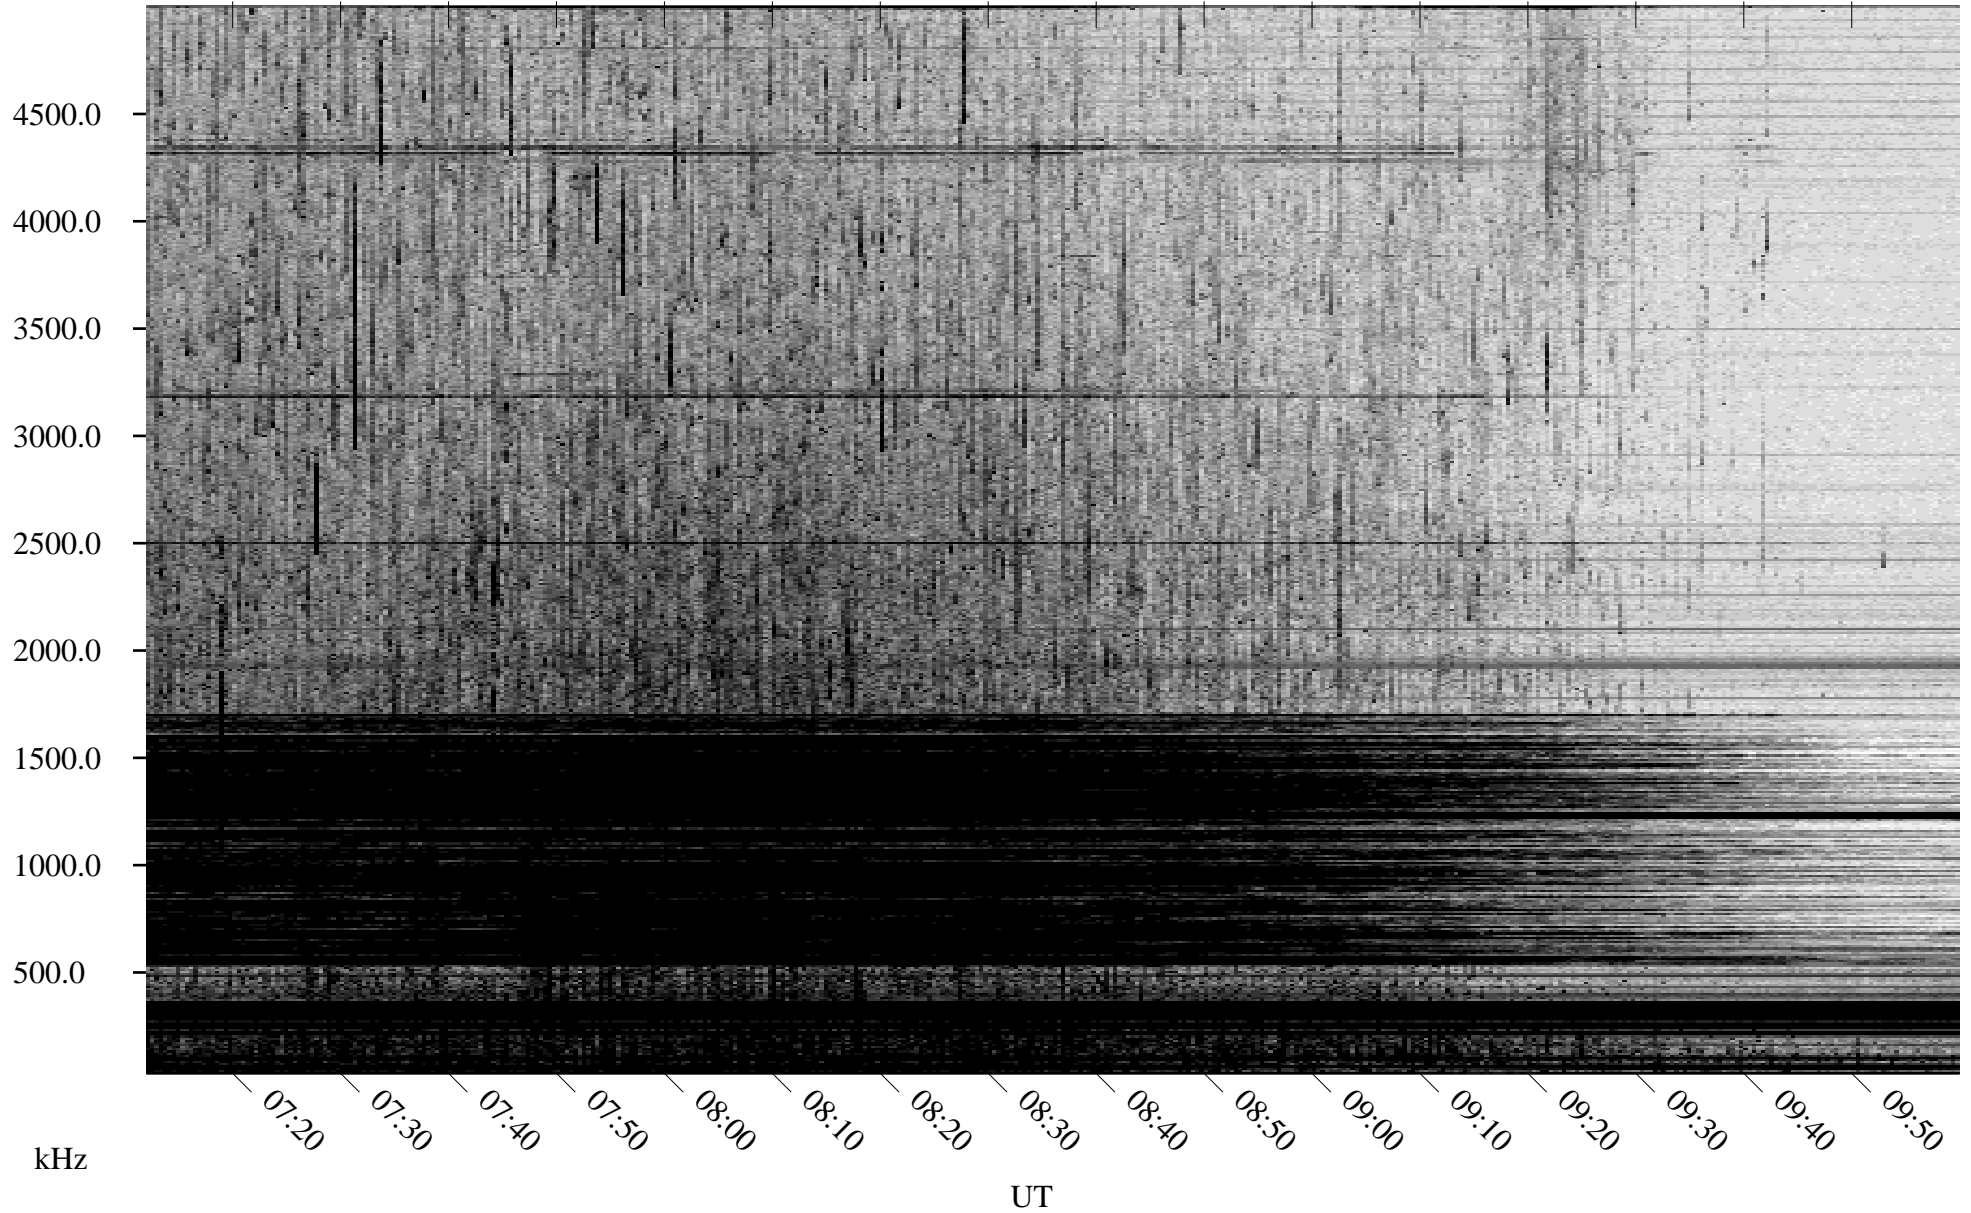

07/03/2007 Churchill, Manitoba

Linear Scale Black = 161 White = 15

CH07184L.R00m max_12

Page 1

07/03/2007 Churchill, Manitoba

Linear Scale Black = 161 White = 15

CH07184L.R00m max_12

Page 2

07/04/2007 Churchill, Manitoba

Linear Scale Black = 161 White = 15

CH07184L.R00m max_12

Page 3

07/04/2007 Churchill, Manitoba

Linear Scale Black = 161 White = 15

CH07184L.R00m max_12

Page 4

07/04/2007 Churchill, Manitoba

Linear Scale Black = 161 White = 15

CH07184L.R00m max_12

Page 5

07/04/2007 Churchill, Manitoba

Linear Scale Black = 161 White = 15

CH07184L.R00m max_12

Page 6

07/04/2007 Churchill, Manitoba

Linear Scale Black = 161 White = 15

CH07184L.R00m max_12

Page 7

07/04/2007 Churchill, Manitoba

Linear Scale Black = 161 White = 15

CH07184L.R00m max_12

Page 8