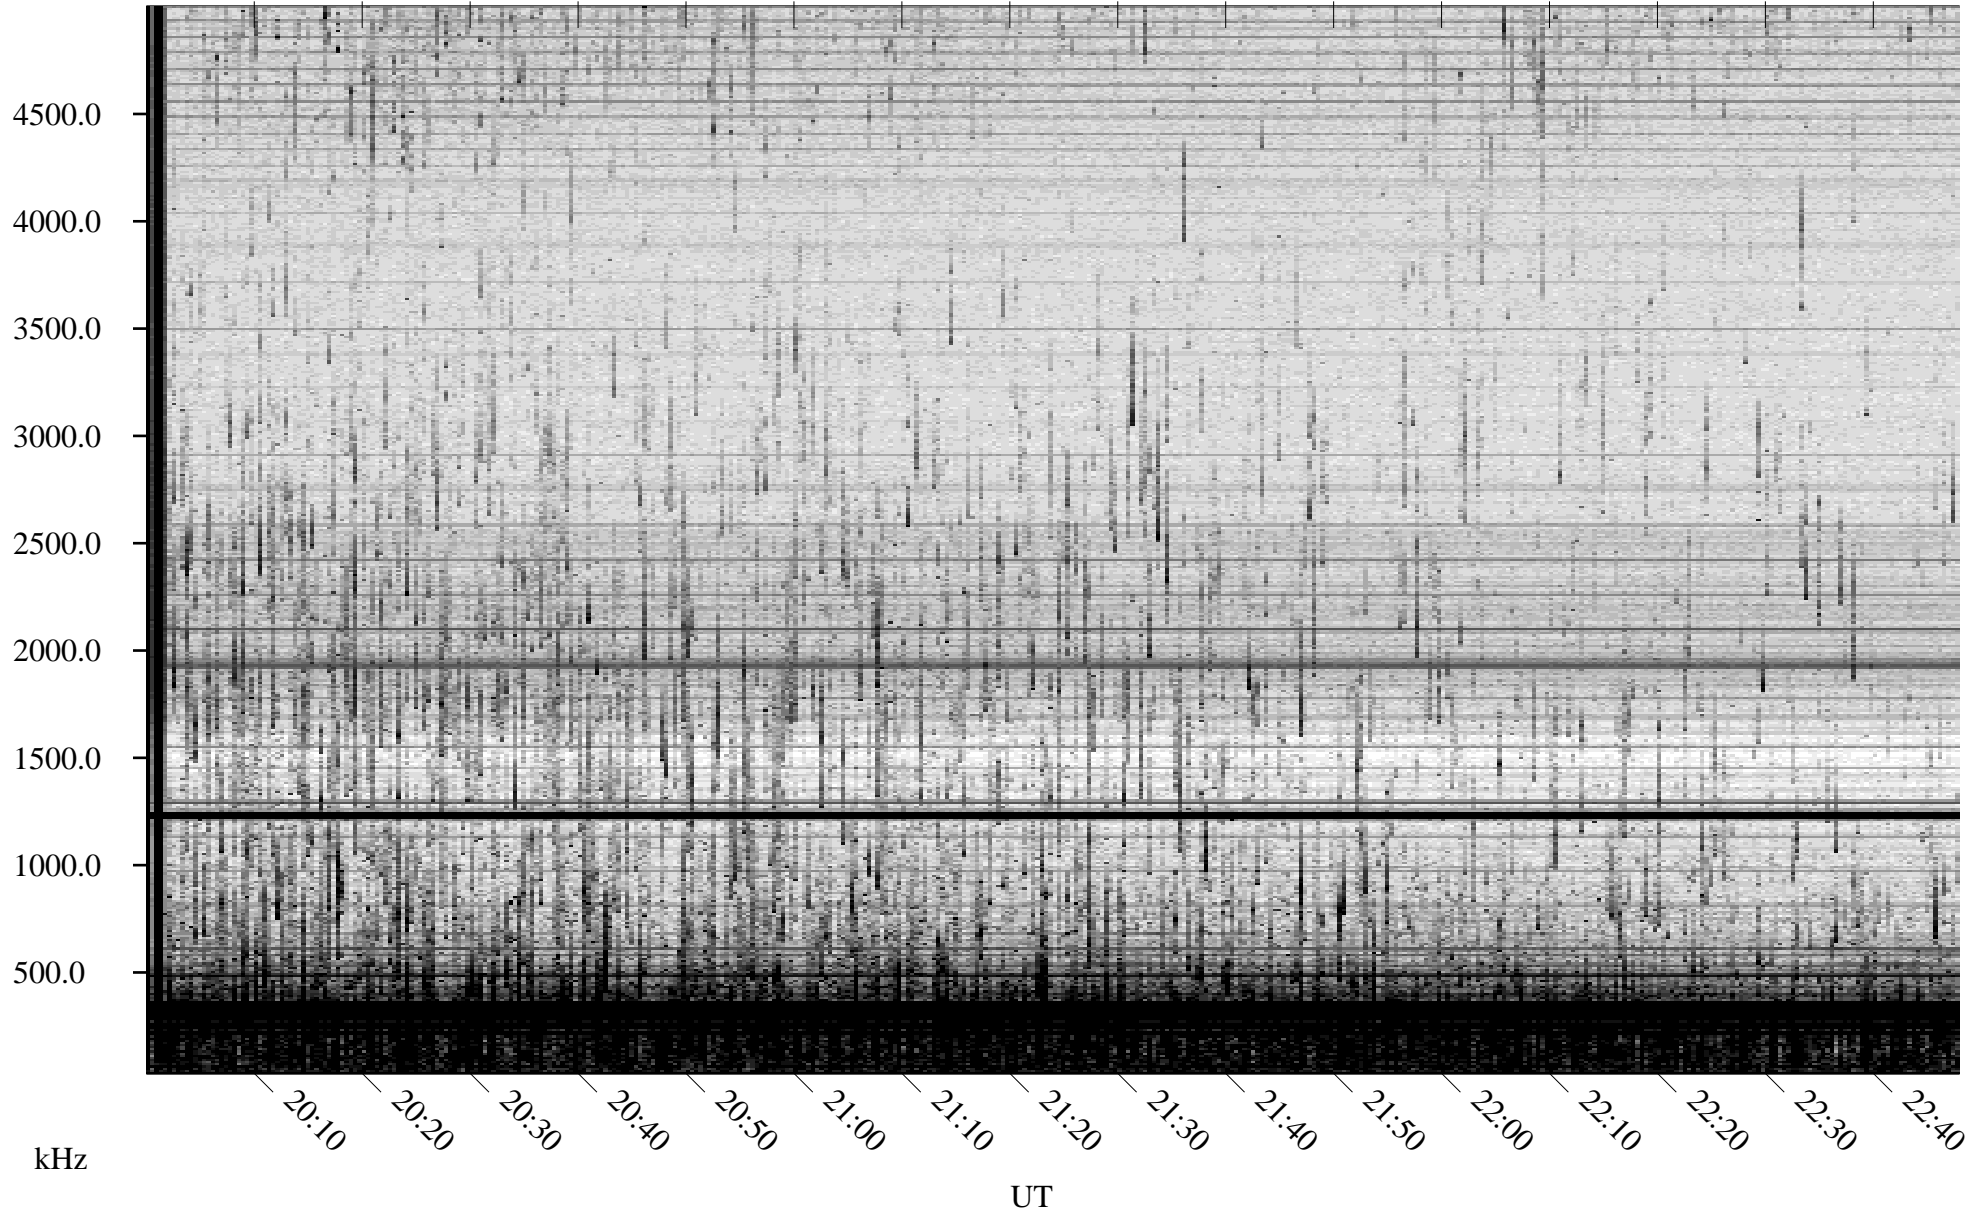

07/04/2007 Churchill, Manitoba

Linear Scale Black = 161 White = 15

CH07185L.R00m max_12

Page 1

07/04/2007 Churchill, Manitoba

Linear Scale Black = 161 White = 15

CH07185L.R00m max_12

Page 2

07/05/2007 Churchill, Manitoba

Linear Scale Black = 161 White = 15

CH07185L.R00m max_12

Page 3

07/05/2007 Churchill, Manitoba

Linear Scale Black = 161 White = 15

CH07185L.R00m max_12

Page 4

07/05/2007 Churchill, Manitoba

Linear Scale Black = 161 White = 15

CH07185L.R00m max_12

Page 5

07/05/2007 Churchill, Manitoba

Linear Scale Black = 161 White = 15

CH07185L.R00m max_12

Page 6

07/05/2007 Churchill, Manitoba

Linear Scale Black = 161 White = 15

CH07185L.R00m max_12

07/05/2007 Churchill, Manitoba

Linear Scale Black = 161 White = 15

CH07185L.R00m max_12

Page 8