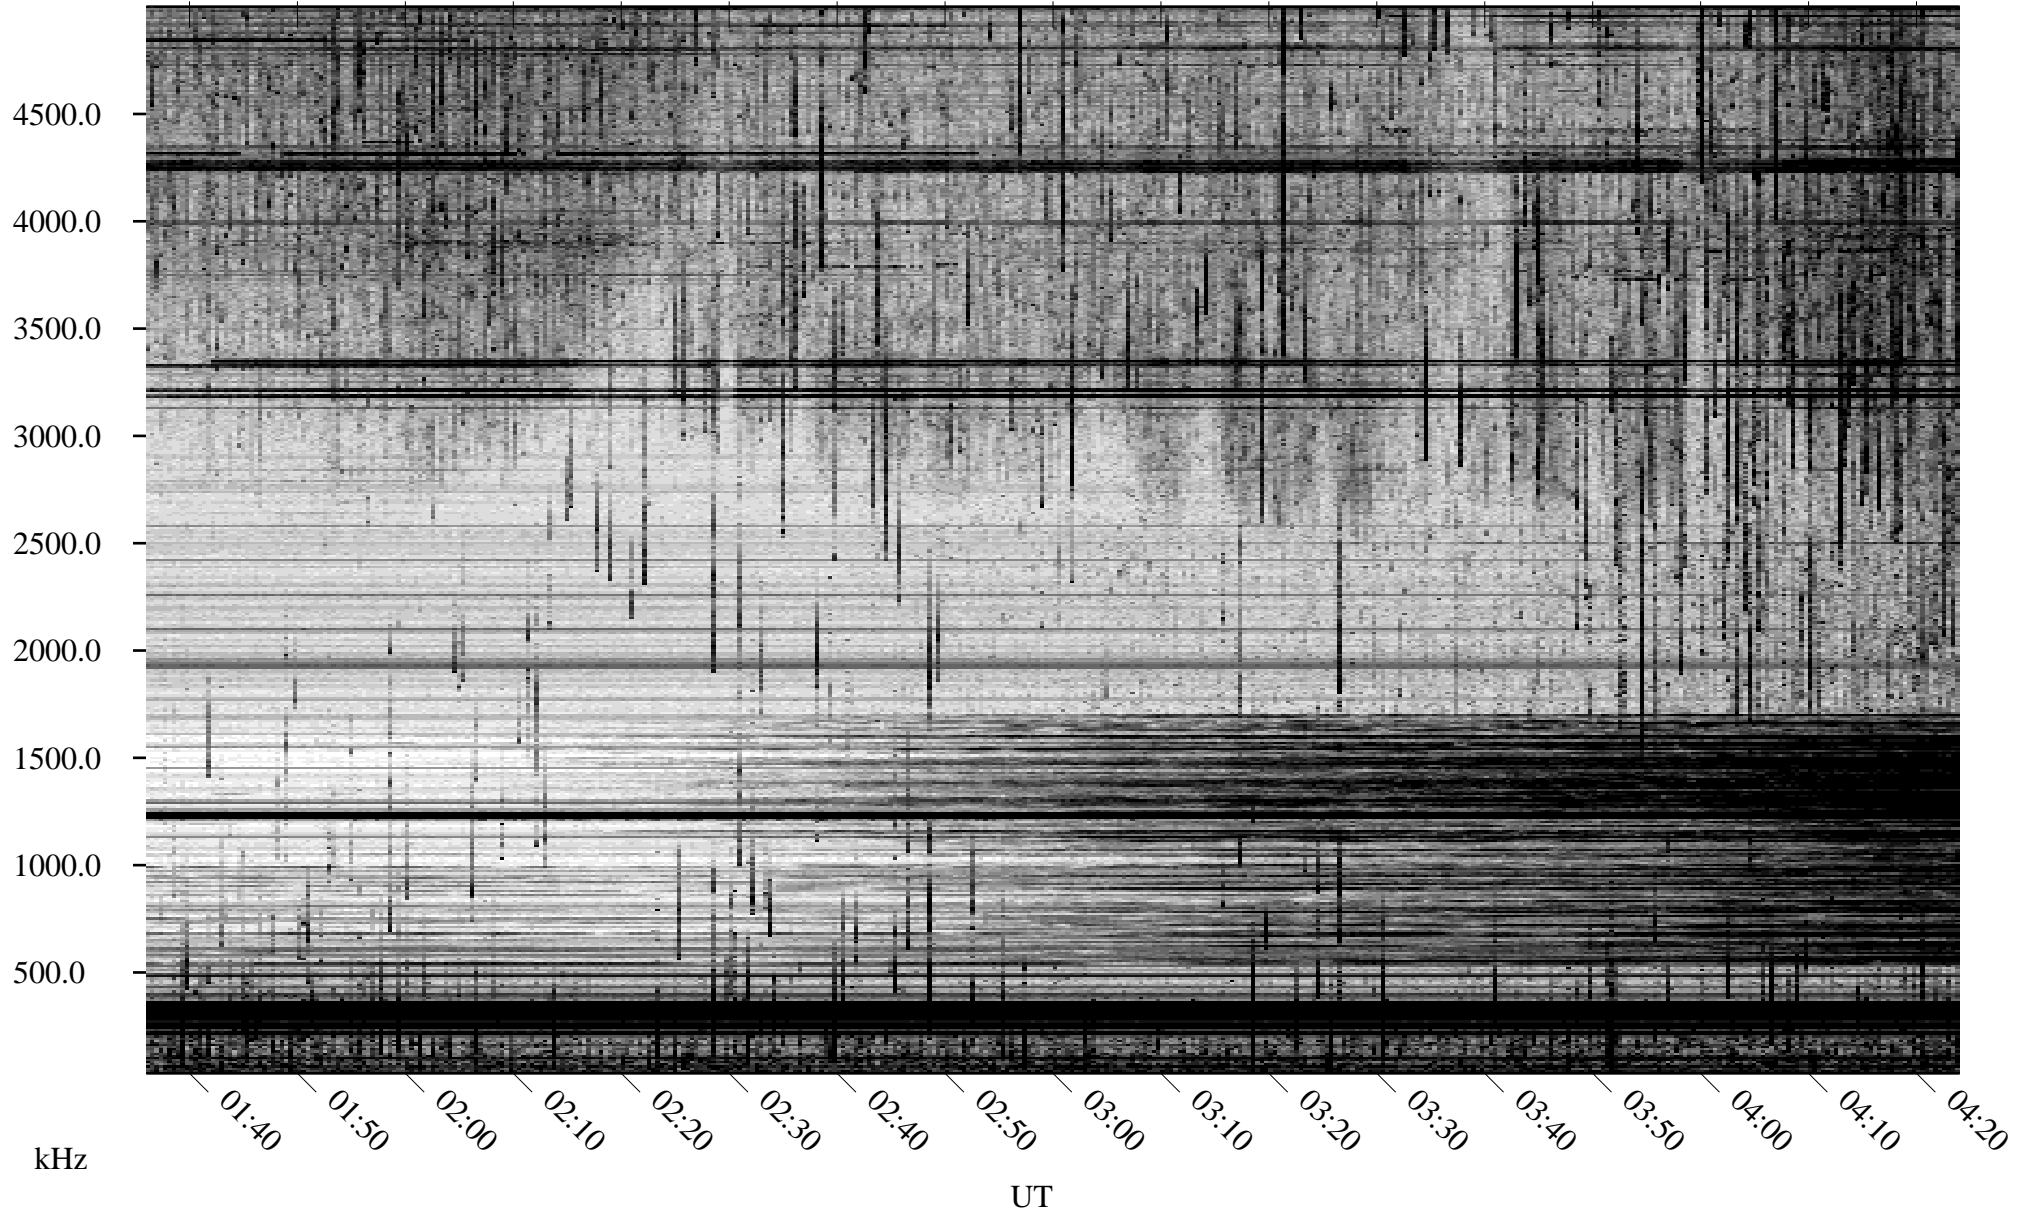

07/04/2007 Churchill, Manitoba

Linear Scale Black = 161 White = 15

CH07185L.R00m max_12

Page 1

07/04/2007 Churchill, Manitoba

Linear Scale Black = 161 White = 15

CH07185L.R00m max_12

Page 2

07/05/2007 Churchill, Manitoba

Linear Scale Black = 161 White = 15

CH07185L.R00m max_12

Page 3

07/05/2007 Churchill, Manitoba

Linear Scale Black = 161 White = 15

CH07185L.R00m max_12

Page 4

07/05/2007 Churchill, Manitoba

Linear Scale Black = 161 White = 15

CH07185L.R00m max_12

Page 5

07/05/2007 Churchill, Manitoba

Linear Scale Black = 161 White = 15

CH07185L.R00m max_12

Page 6

07/05/2007 Churchill, Manitoba

Linear Scale Black = 161 White = 15

CH07185L.R00m max_12

07/05/2007 Churchill, Manitoba

Linear Scale Black = 161 White = 15

CH07185L.R00m max_12

Page 8