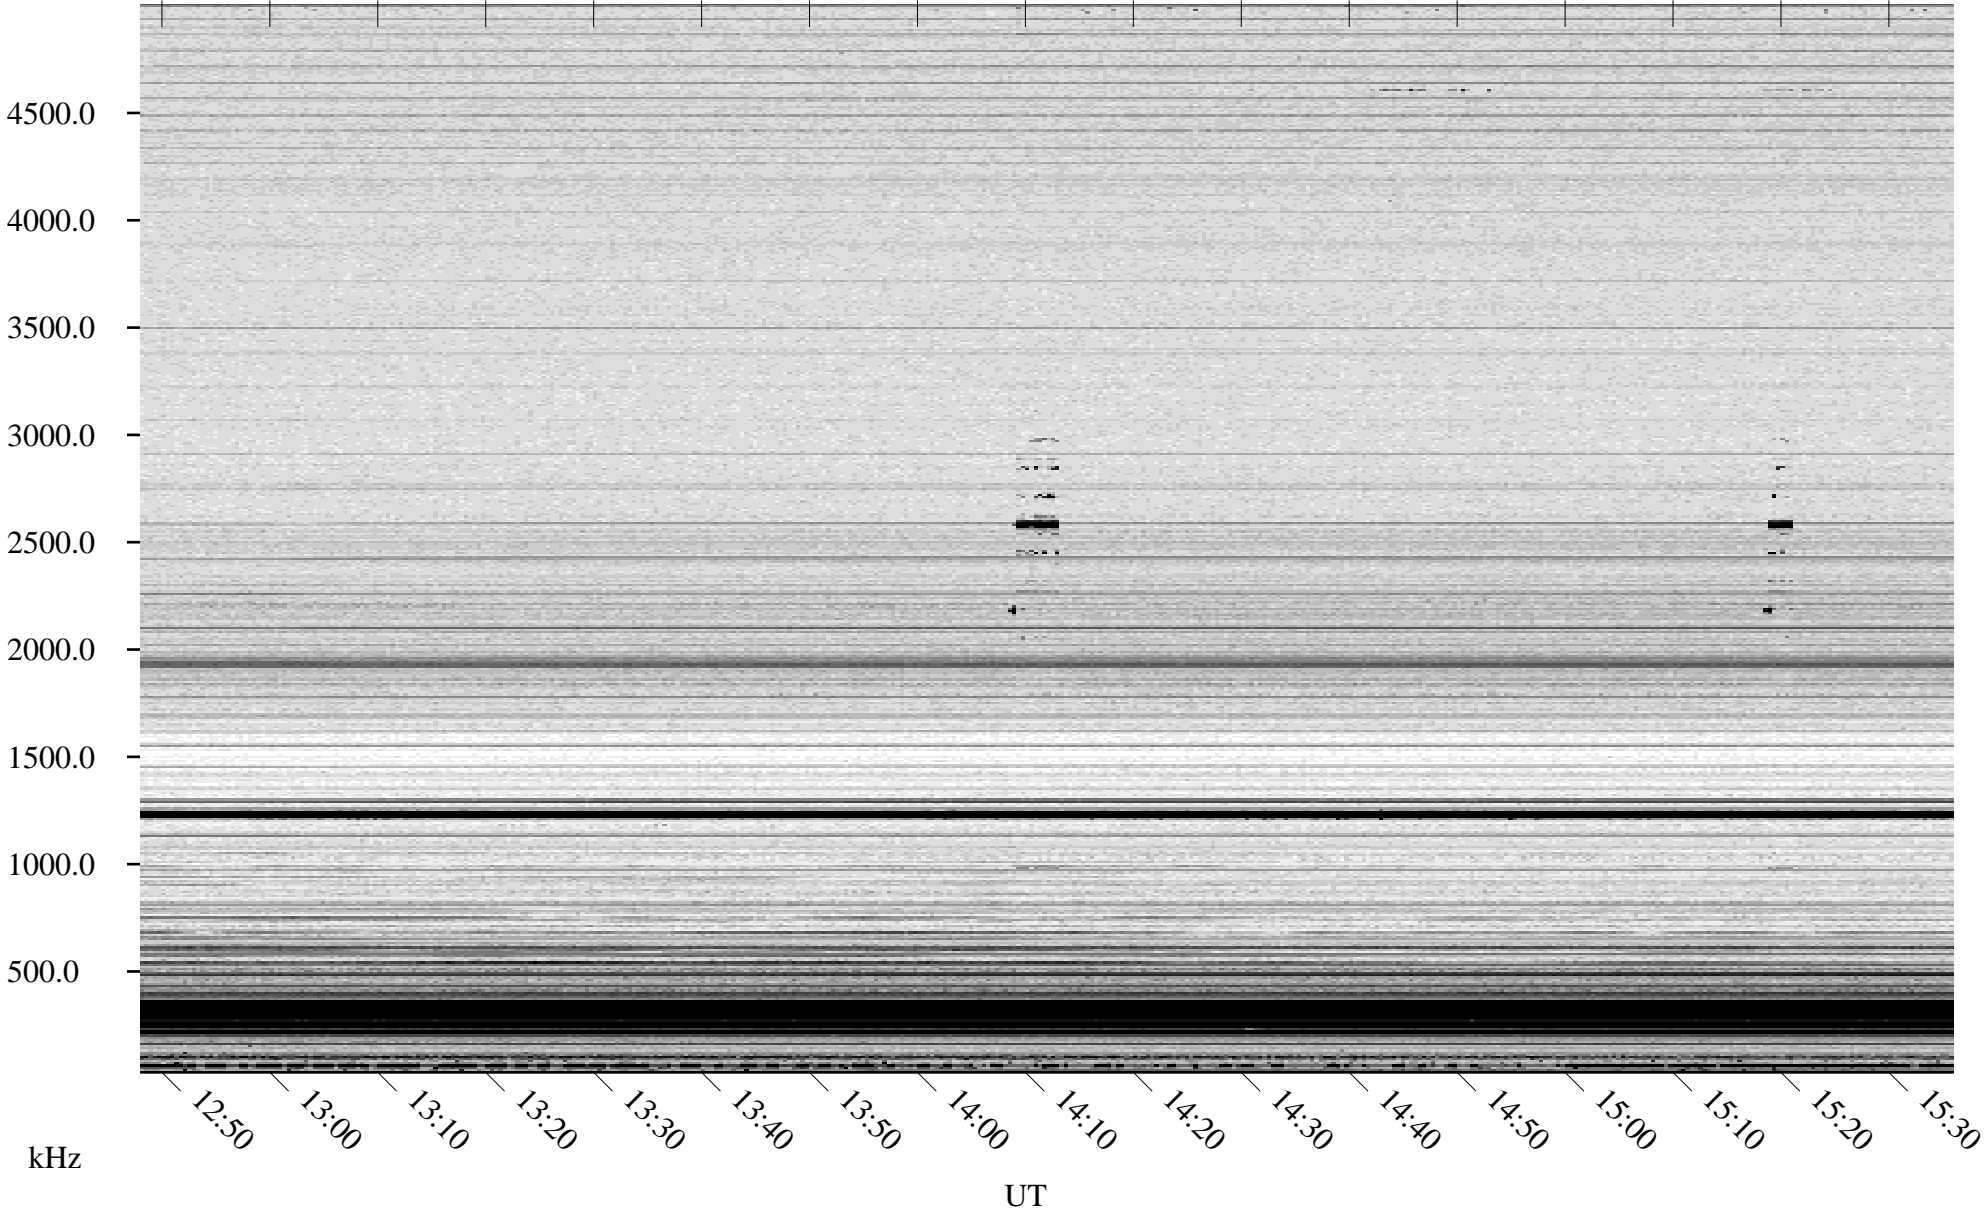

07/04/2007 Churchill, Manitoba

Linear Scale Black = 161 White = 15

CH07185L.R00m max_12

Page 1

07/04/2007 Churchill, Manitoba

Linear Scale Black = 161 White = 15

CH07185L.R00m max_12

Page 2

07/05/2007 Churchill, Manitoba

Linear Scale Black = 161 White = 15

CH07185L.R00m max_12

Page 3

07/05/2007 Churchill, Manitoba

Linear Scale Black = 161 White = 15

CH07185L.R00m max_12

Page 4

07/05/2007 Churchill, Manitoba

Linear Scale Black = 161 White = 15

CH07185L.R00m max_12

Page 5

07/05/2007 Churchill, Manitoba

Linear Scale Black = 161 White = 15

CH07185L.R00m max_12

Page 6

07/05/2007 Churchill, Manitoba

Linear Scale Black = 161 White = 15

CH07185L.R00m max_12

07/05/2007 Churchill, Manitoba

Linear Scale Black = 161 White = 15

CH07185L.R00m max_12

Page 8