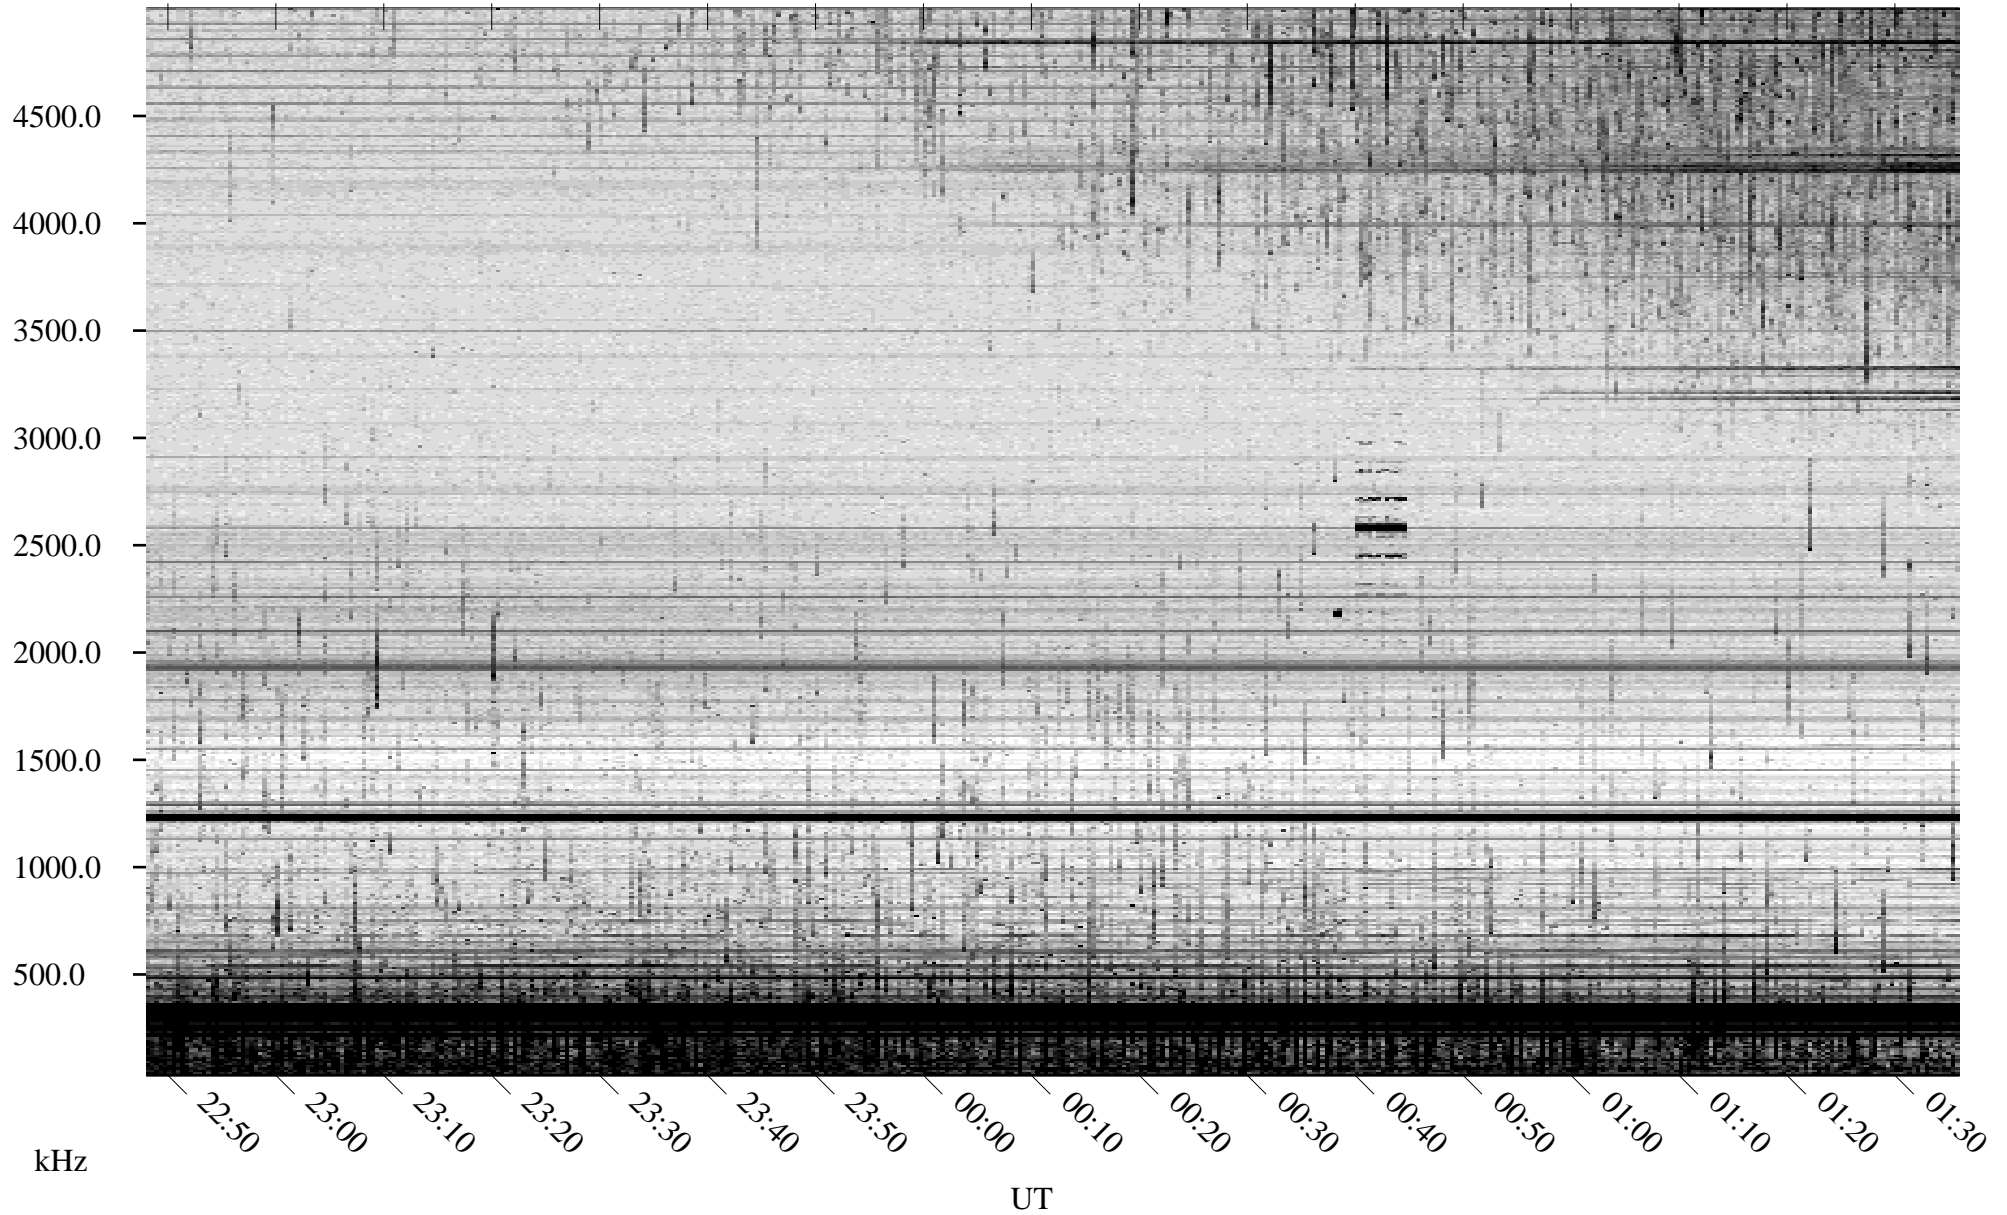

07/04/2007 Churchill, Manitoba

Linear Scale Black = 161 White = 15

CH07185L.R00m max_12

Page 1

07/04/2007 Churchill, Manitoba

Linear Scale Black = 161 White = 15

CH07185L.R00m max_12

Page 2

07/05/2007 Churchill, Manitoba

Linear Scale Black = 161 White = 15

CH07185L.R00m max_12

Page 3

07/05/2007 Churchill, Manitoba

Linear Scale Black = 161 White = 15

CH07185L.R00m max_12

Page 4

07/05/2007 Churchill, Manitoba

Linear Scale Black = 161 White = 15

CH07185L.R00m max_12

Page 5

07/05/2007 Churchill, Manitoba

Linear Scale Black = 161 White = 15

CH07185L.R00m max_12

Page 6

07/05/2007 Churchill, Manitoba

Linear Scale Black = 161 White = 15

CH07185L.R00m max_12

07/05/2007 Churchill, Manitoba

Linear Scale Black = 161 White = 15

CH07185L.R00m max_12

Page 8