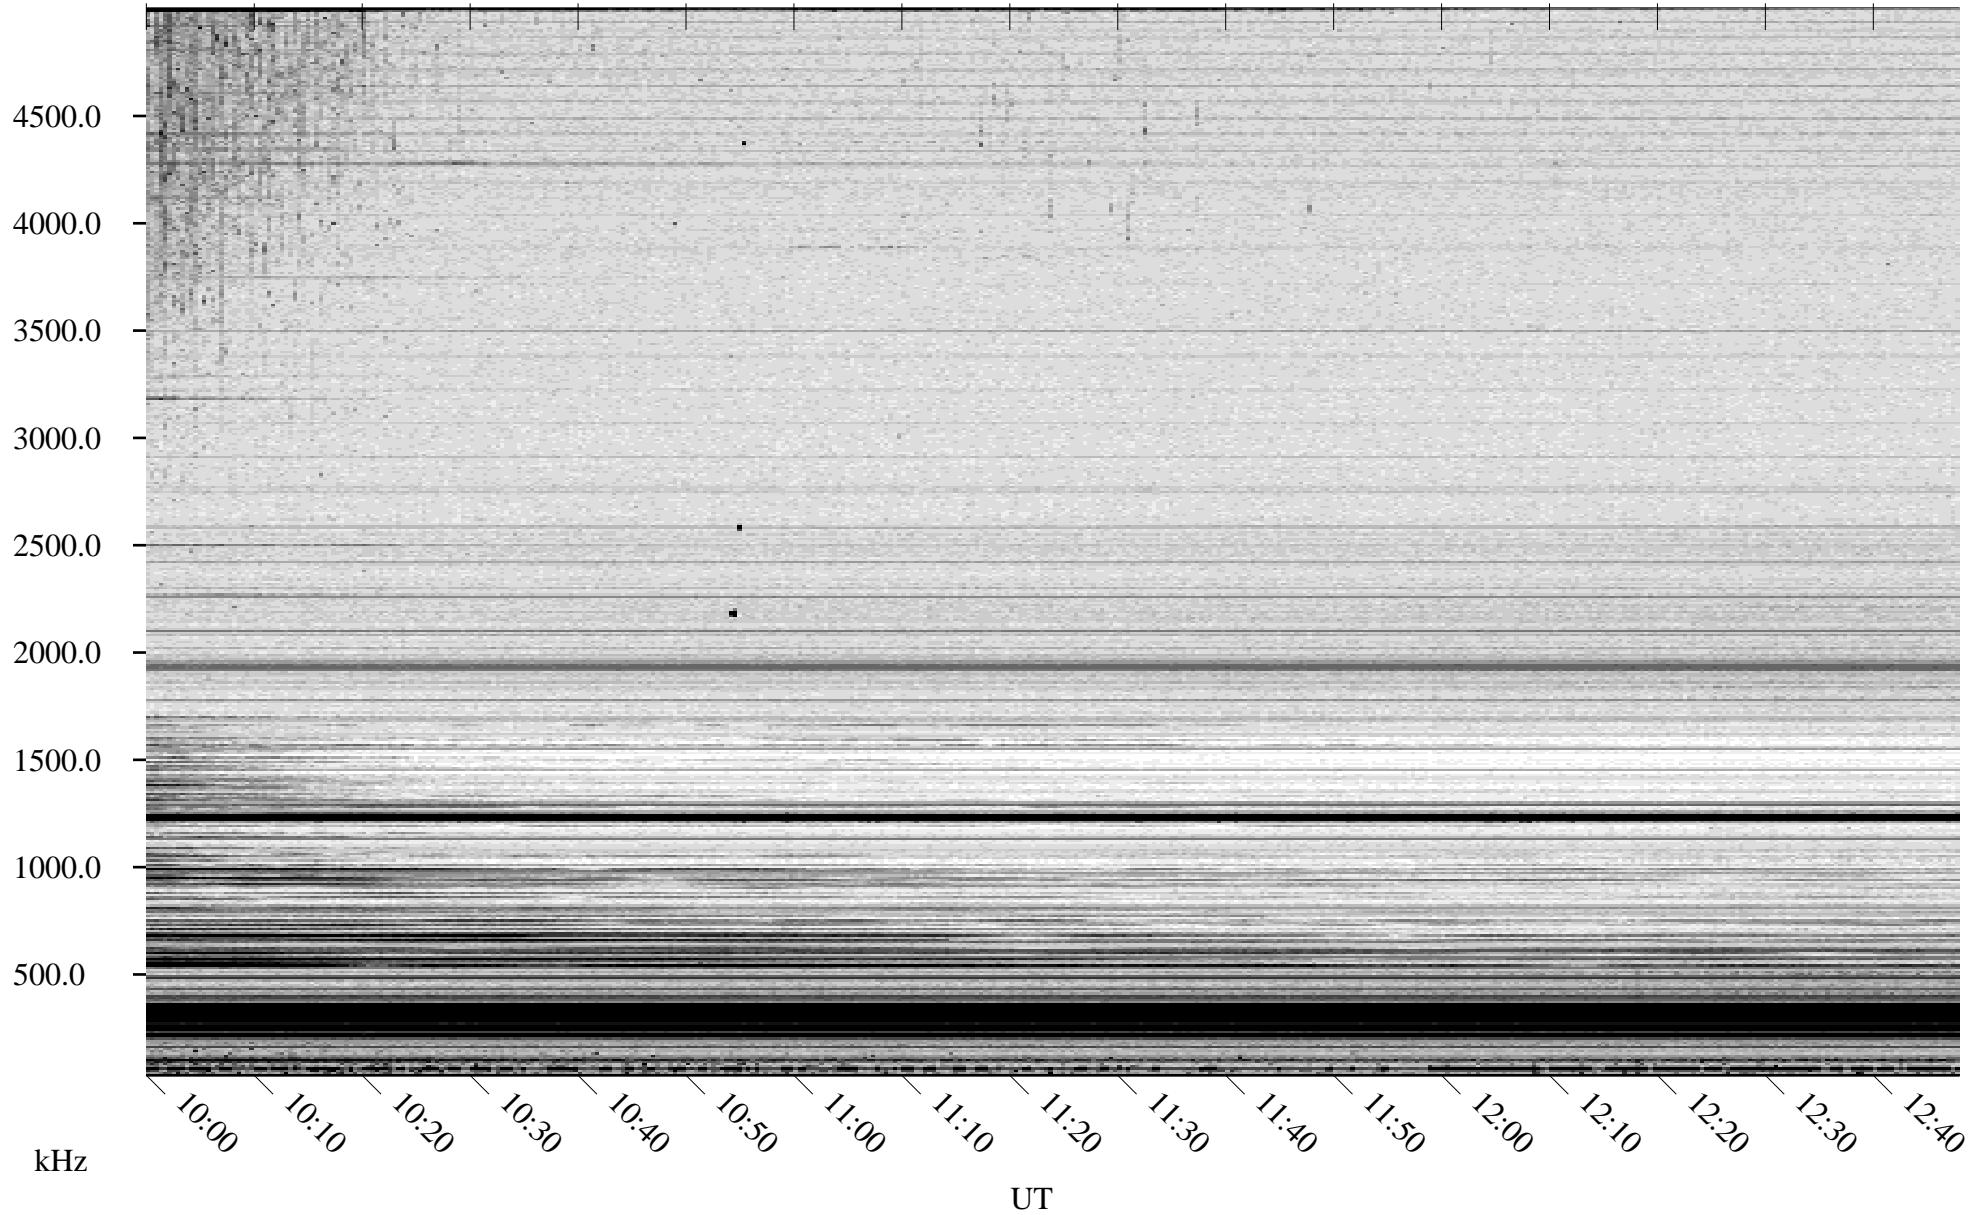

07/04/2007 Churchill, Manitoba

Linear Scale Black = 161 White = 15

CH07185L.R00m max_12

Page 1

07/04/2007 Churchill, Manitoba

Linear Scale Black = 161 White = 15

CH07185L.R00m max_12

Page 2

07/05/2007 Churchill, Manitoba

Linear Scale Black = 161 White = 15

CH07185L.R00m max_12

Page 3

07/05/2007 Churchill, Manitoba

Linear Scale Black = 161 White = 15

CH07185L.R00m max_12

Page 4

07/05/2007 Churchill, Manitoba

Linear Scale Black = 161 White = 15

CH07185L.R00m max_12

Page 5

07/05/2007 Churchill, Manitoba

Linear Scale Black = 161 White = 15

CH07185L.R00m max_12

Page 6

07/05/2007 Churchill, Manitoba

Linear Scale Black = 161 White = 15

CH07185L.R00m max_12

07/05/2007 Churchill, Manitoba

Linear Scale Black = 161 White = 15

CH07185L.R00m max_12

Page 8