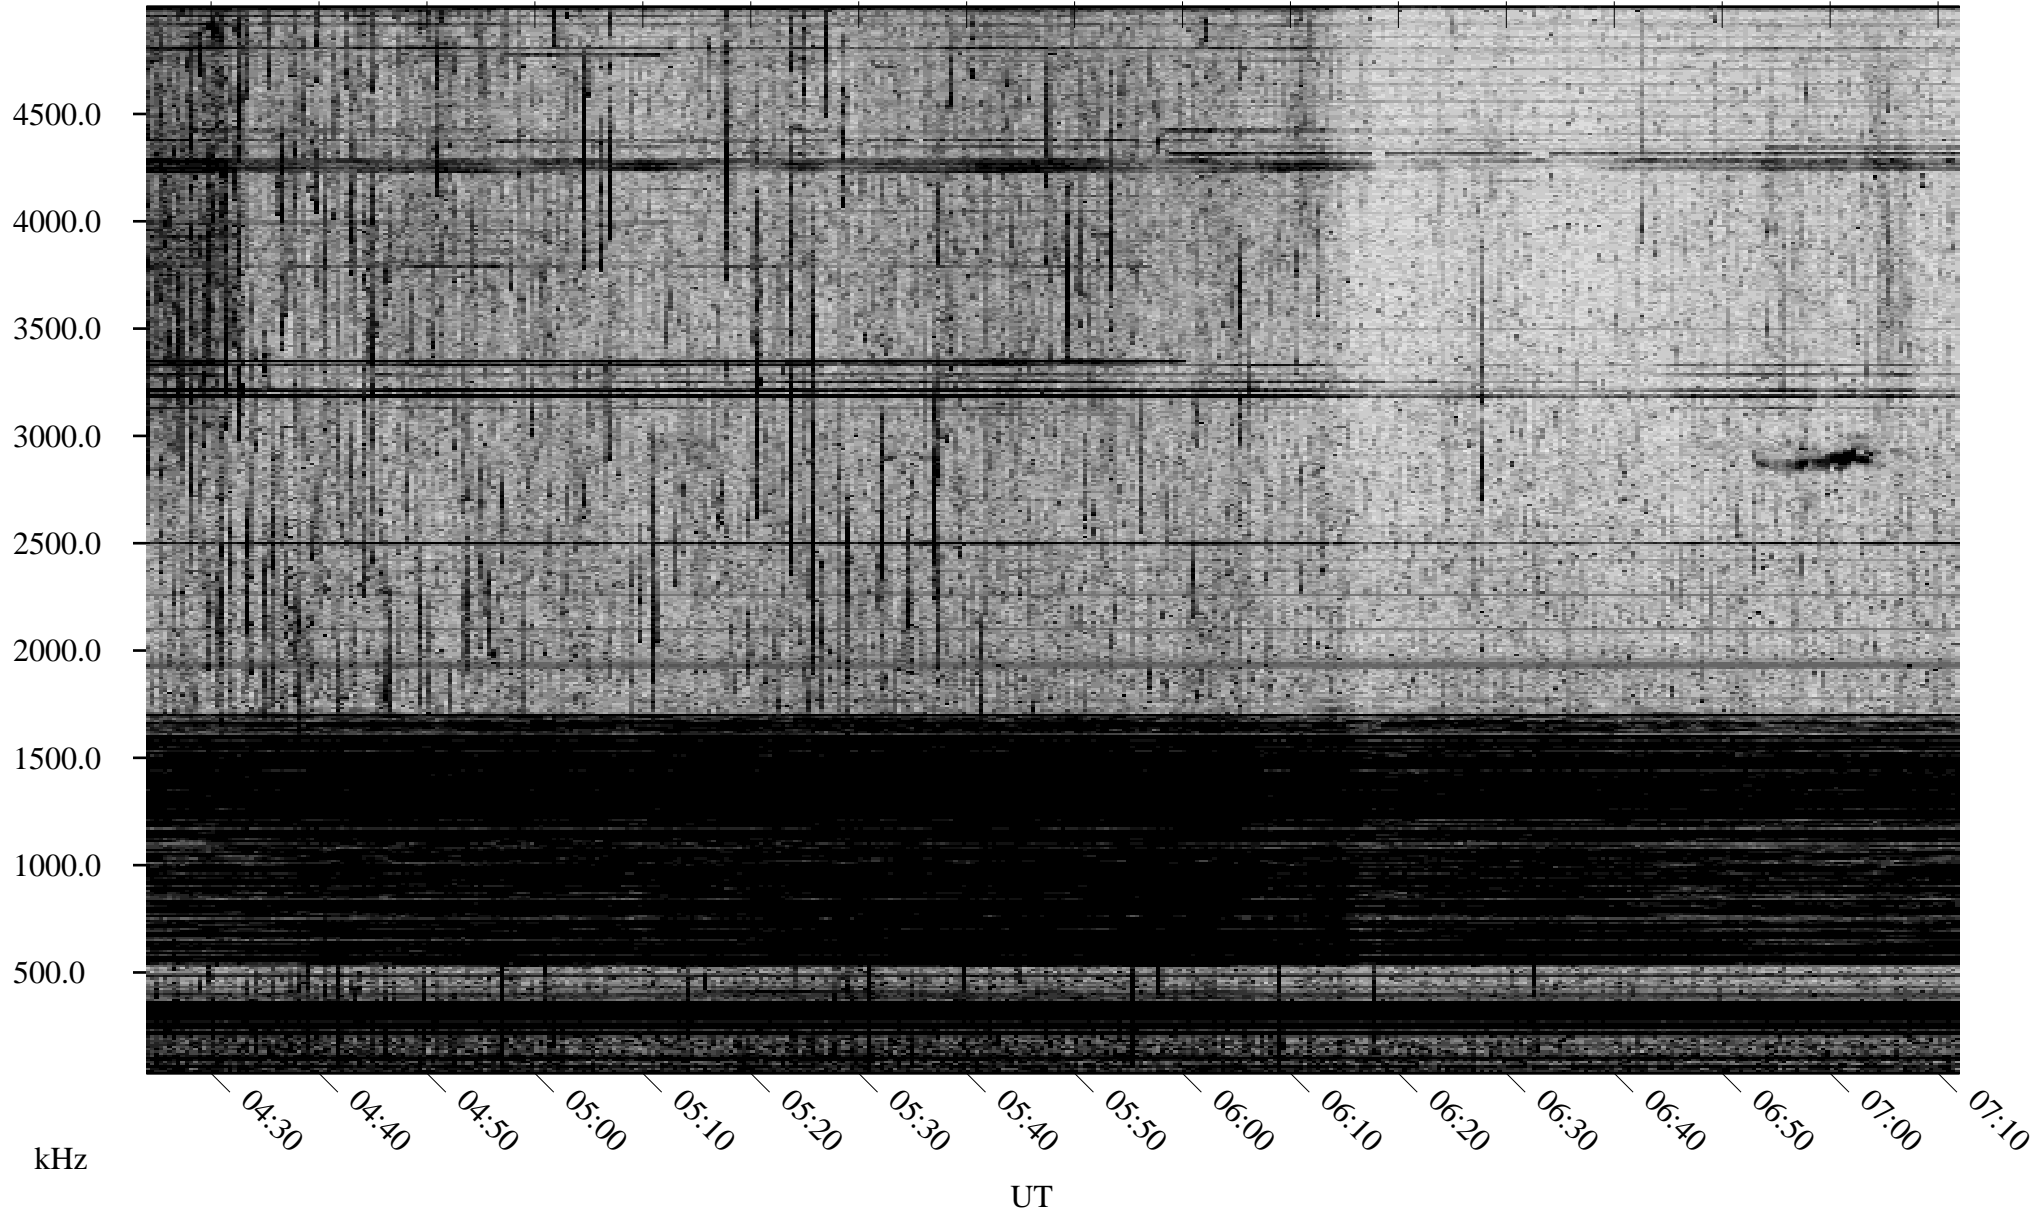

07/04/2007 Churchill, Manitoba

Linear Scale Black = 161 White = 15

CH07185L.R00m max_12

Page 1

07/04/2007 Churchill, Manitoba

Linear Scale Black = 161 White = 15

CH07185L.R00m max_12

Page 2

07/05/2007 Churchill, Manitoba

Linear Scale Black = 161 White = 15

CH07185L.R00m max_12

Page 3

07/05/2007 Churchill, Manitoba

Linear Scale Black = 161 White = 15

CH07185L.R00m max_12

Page 4

07/05/2007 Churchill, Manitoba

Linear Scale Black = 161 White = 15

CH07185L.R00m max_12

Page 5

07/05/2007 Churchill, Manitoba

Linear Scale Black = 161 White = 15

CH07185L.R00m max_12

Page 6

07/05/2007 Churchill, Manitoba

Linear Scale Black = 161 White = 15

CH07185L.R00m max_12

07/05/2007 Churchill, Manitoba

Linear Scale Black = 161 White = 15

CH07185L.R00m max_12

Page 8