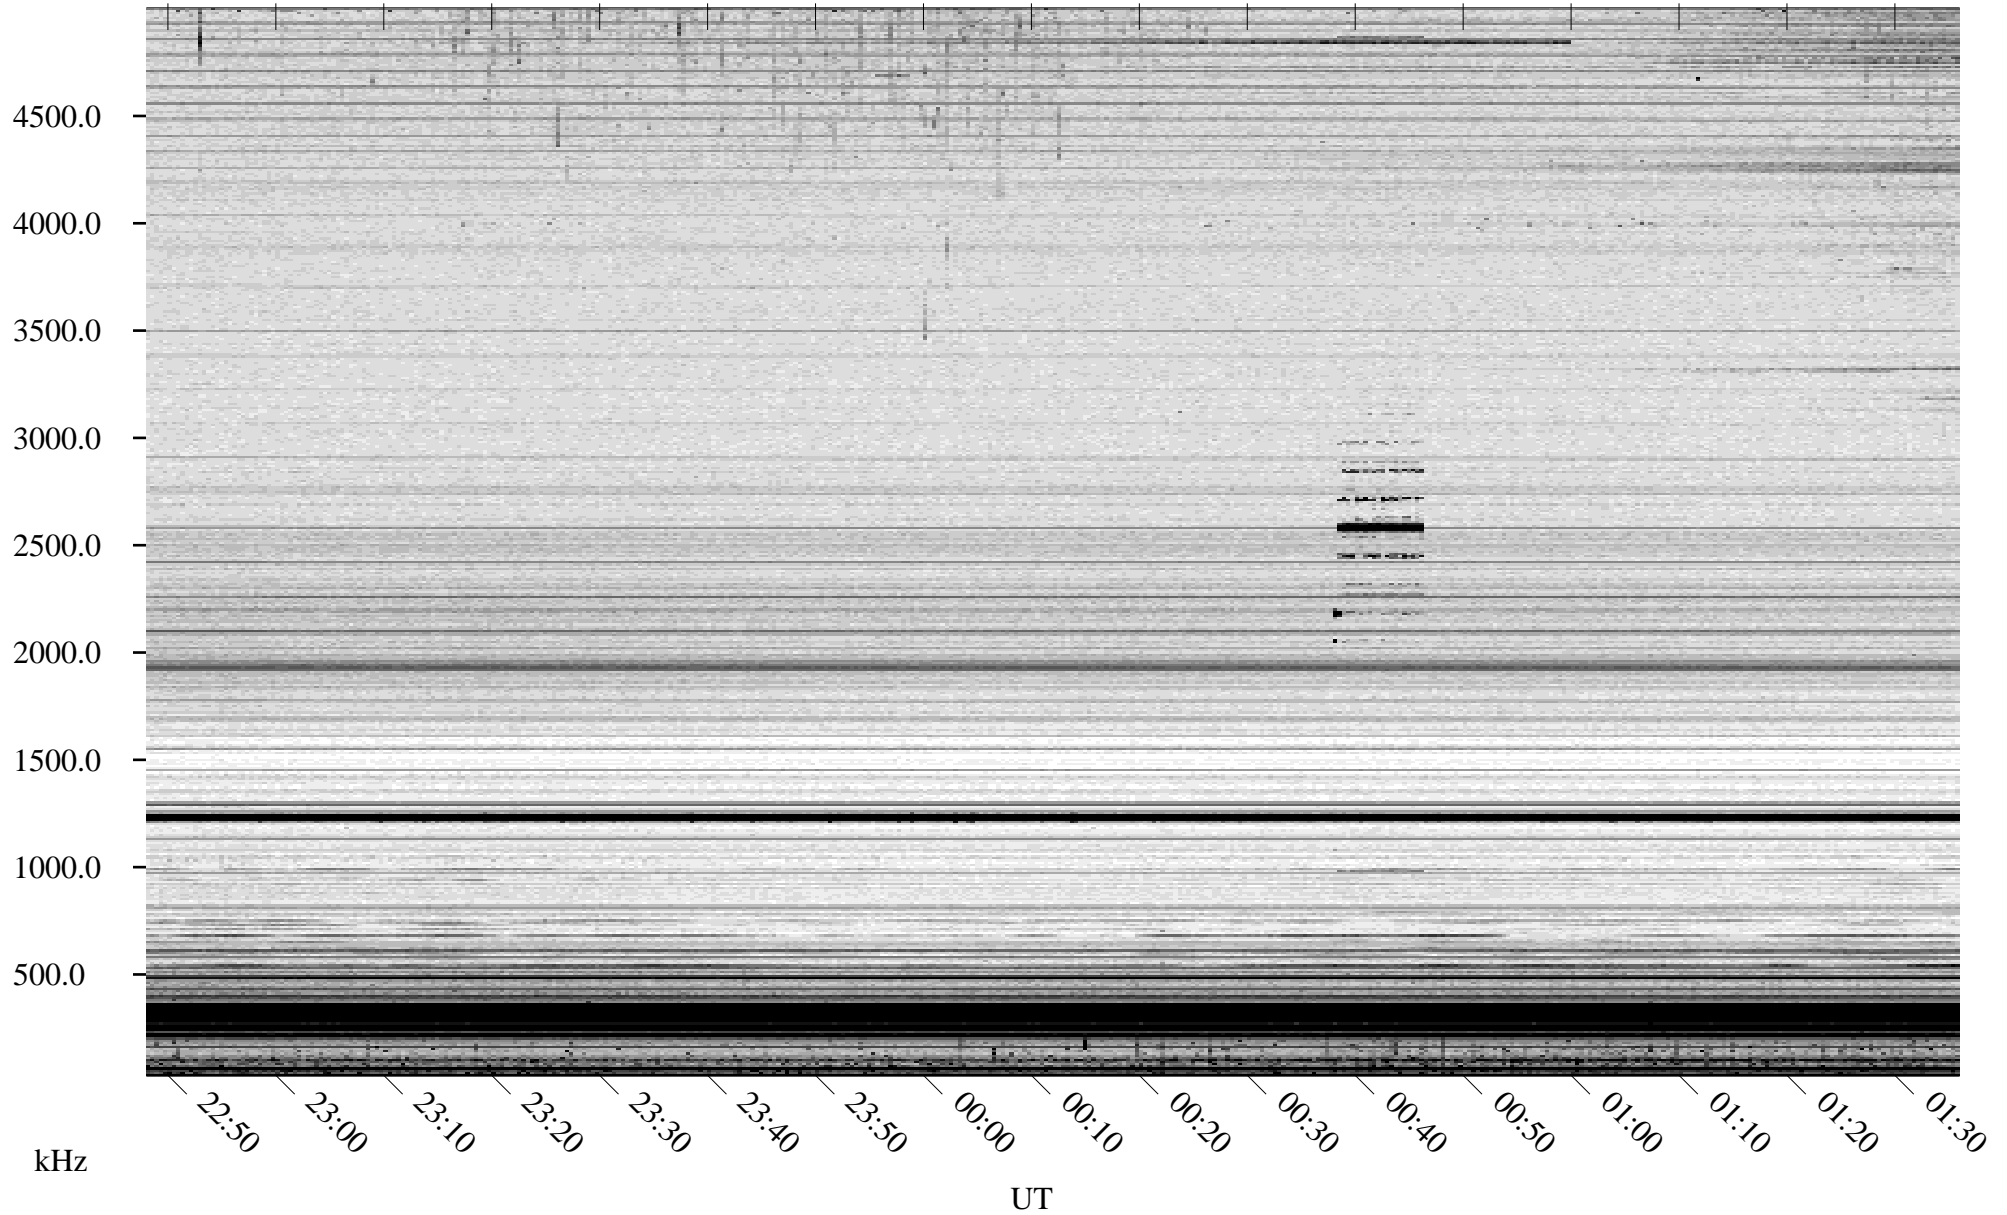

07/05/2007 Churchill, Manitoba

Linear Scale Black = 161 White = 15

CH07186L.R00m max_12

Page 1

07/05/2007 Churchill, Manitoba

Linear Scale Black = 161 White = 15

CH07186L.R00m max_12

Page 2

07/06/2007 Churchill, Manitoba

Linear Scale Black = 161 White = 15

CH07186L.R00m max_12

Page 3

07/06/2007 Churchill, Manitoba

Linear Scale Black = 161 White = 15

CH07186L.R00m max_12

Page 4

07/06/2007 Churchill, Manitoba

Linear Scale Black = 161 White = 15

CH07186L.R00m max_12

Page 5

07/06/2007 Churchill, Manitoba

Linear Scale Black = 161 White = 15

CH07186L.R00m max_12

Page 6

07/06/2007 Churchill, Manitoba

Linear Scale Black = 161 White = 15

CH07186L.R00m max_12

Page 7

07/06/2007 Churchill, Manitoba

Linear Scale Black = 161 White = 15

CH07186L.R00m max_12

Page 8