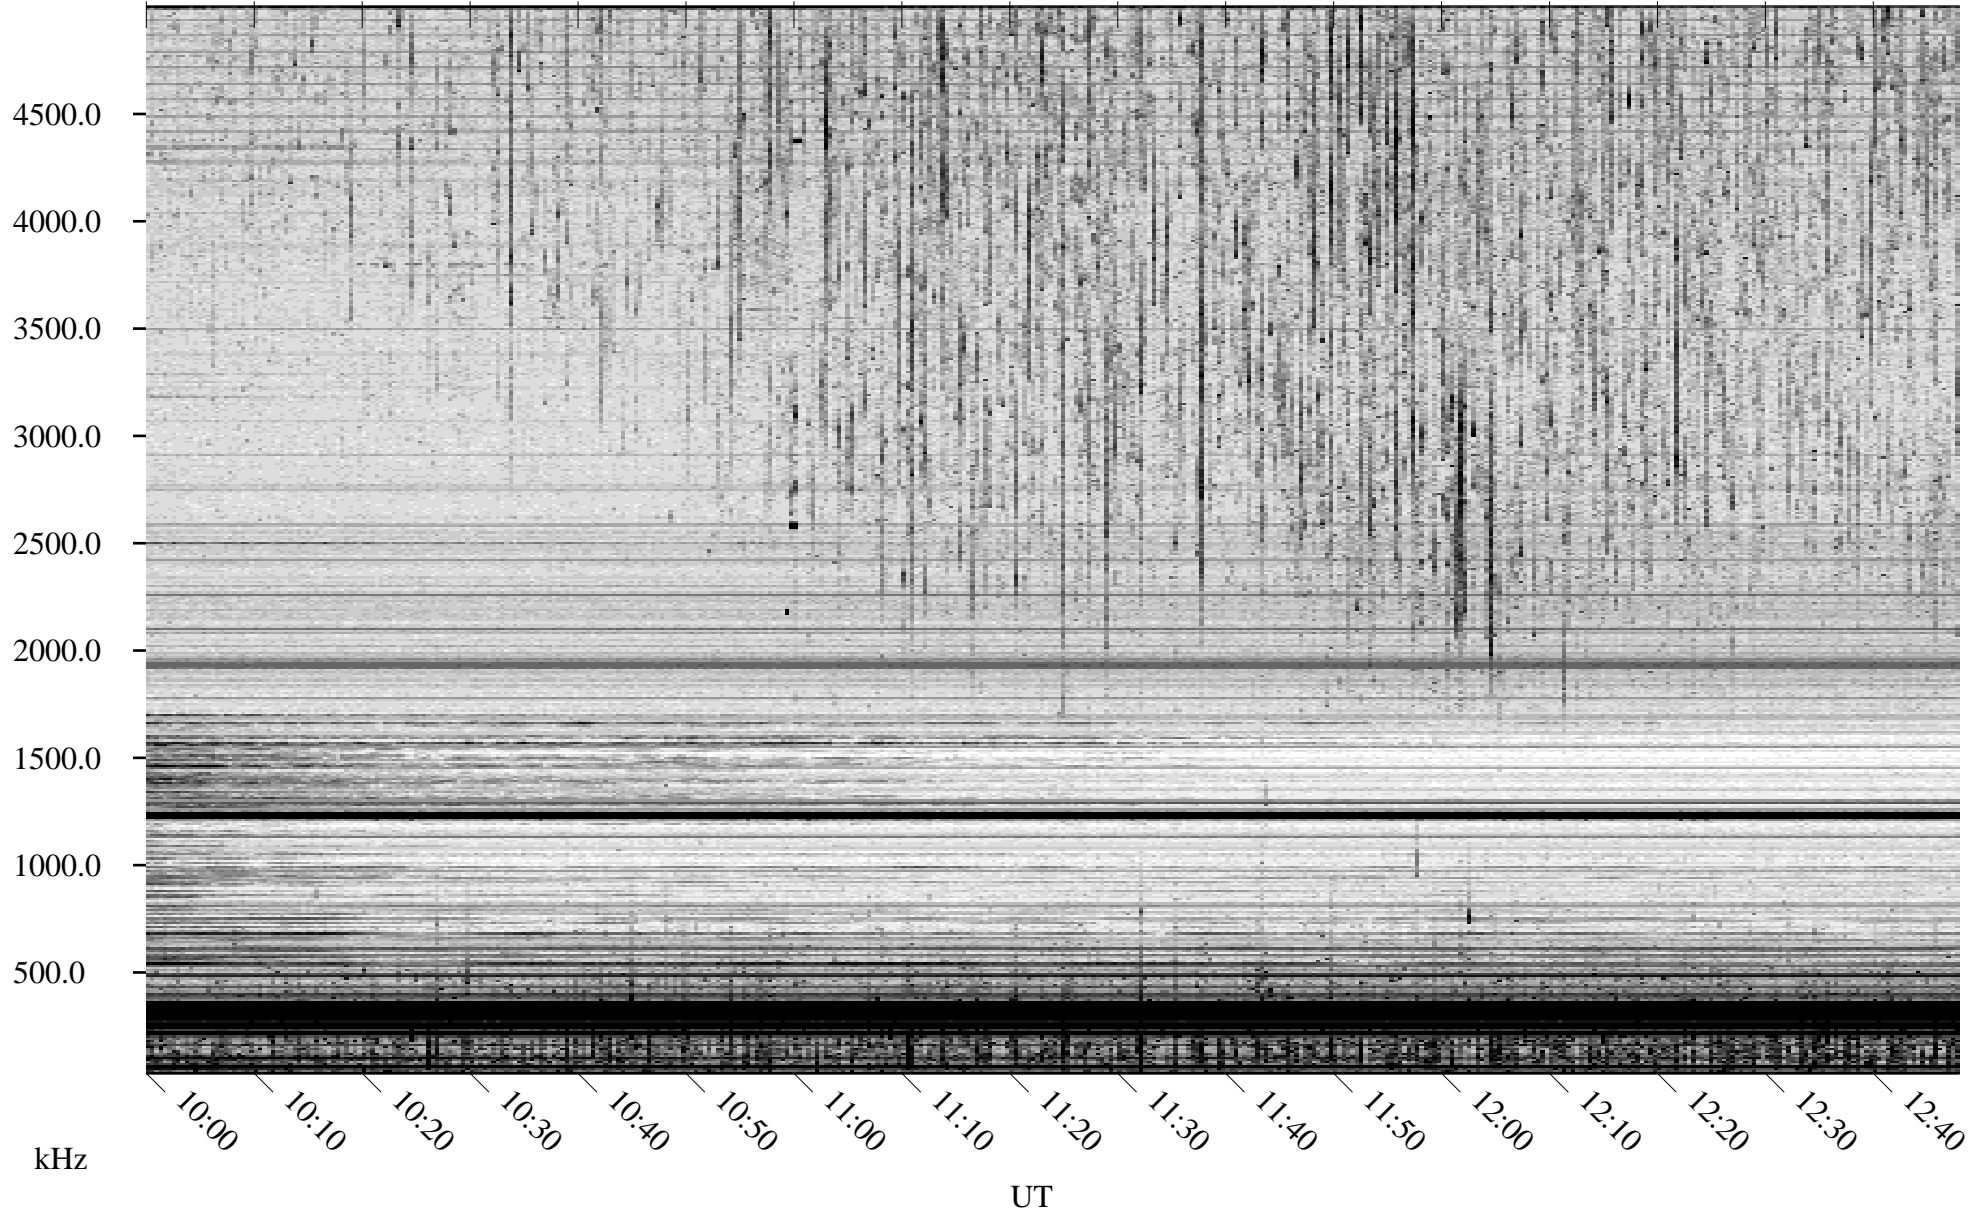

07/05/2007 Churchill, Manitoba

Linear Scale Black = 161 White = 15

CH07186L.R00m max_12

Page 1

07/05/2007 Churchill, Manitoba

Linear Scale Black = 161 White = 15

CH07186L.R00m max_12

Page 2

07/06/2007 Churchill, Manitoba

Linear Scale Black = 161 White = 15

CH07186L.R00m max_12

Page 3

07/06/2007 Churchill, Manitoba

Linear Scale Black = 161 White = 15

CH07186L.R00m max_12

Page 4

07/06/2007 Churchill, Manitoba

Linear Scale Black = 161 White = 15

CH07186L.R00m max_12

Page 5

07/06/2007 Churchill, Manitoba

Linear Scale Black = 161 White = 15

CH07186L.R00m max_12

Page 6

07/06/2007 Churchill, Manitoba

Linear Scale Black = 161 White = 15

CH07186L.R00m max_12

Page 7

07/06/2007 Churchill, Manitoba

Linear Scale Black = 161 White = 15

CH07186L.R00m max_12

Page 8