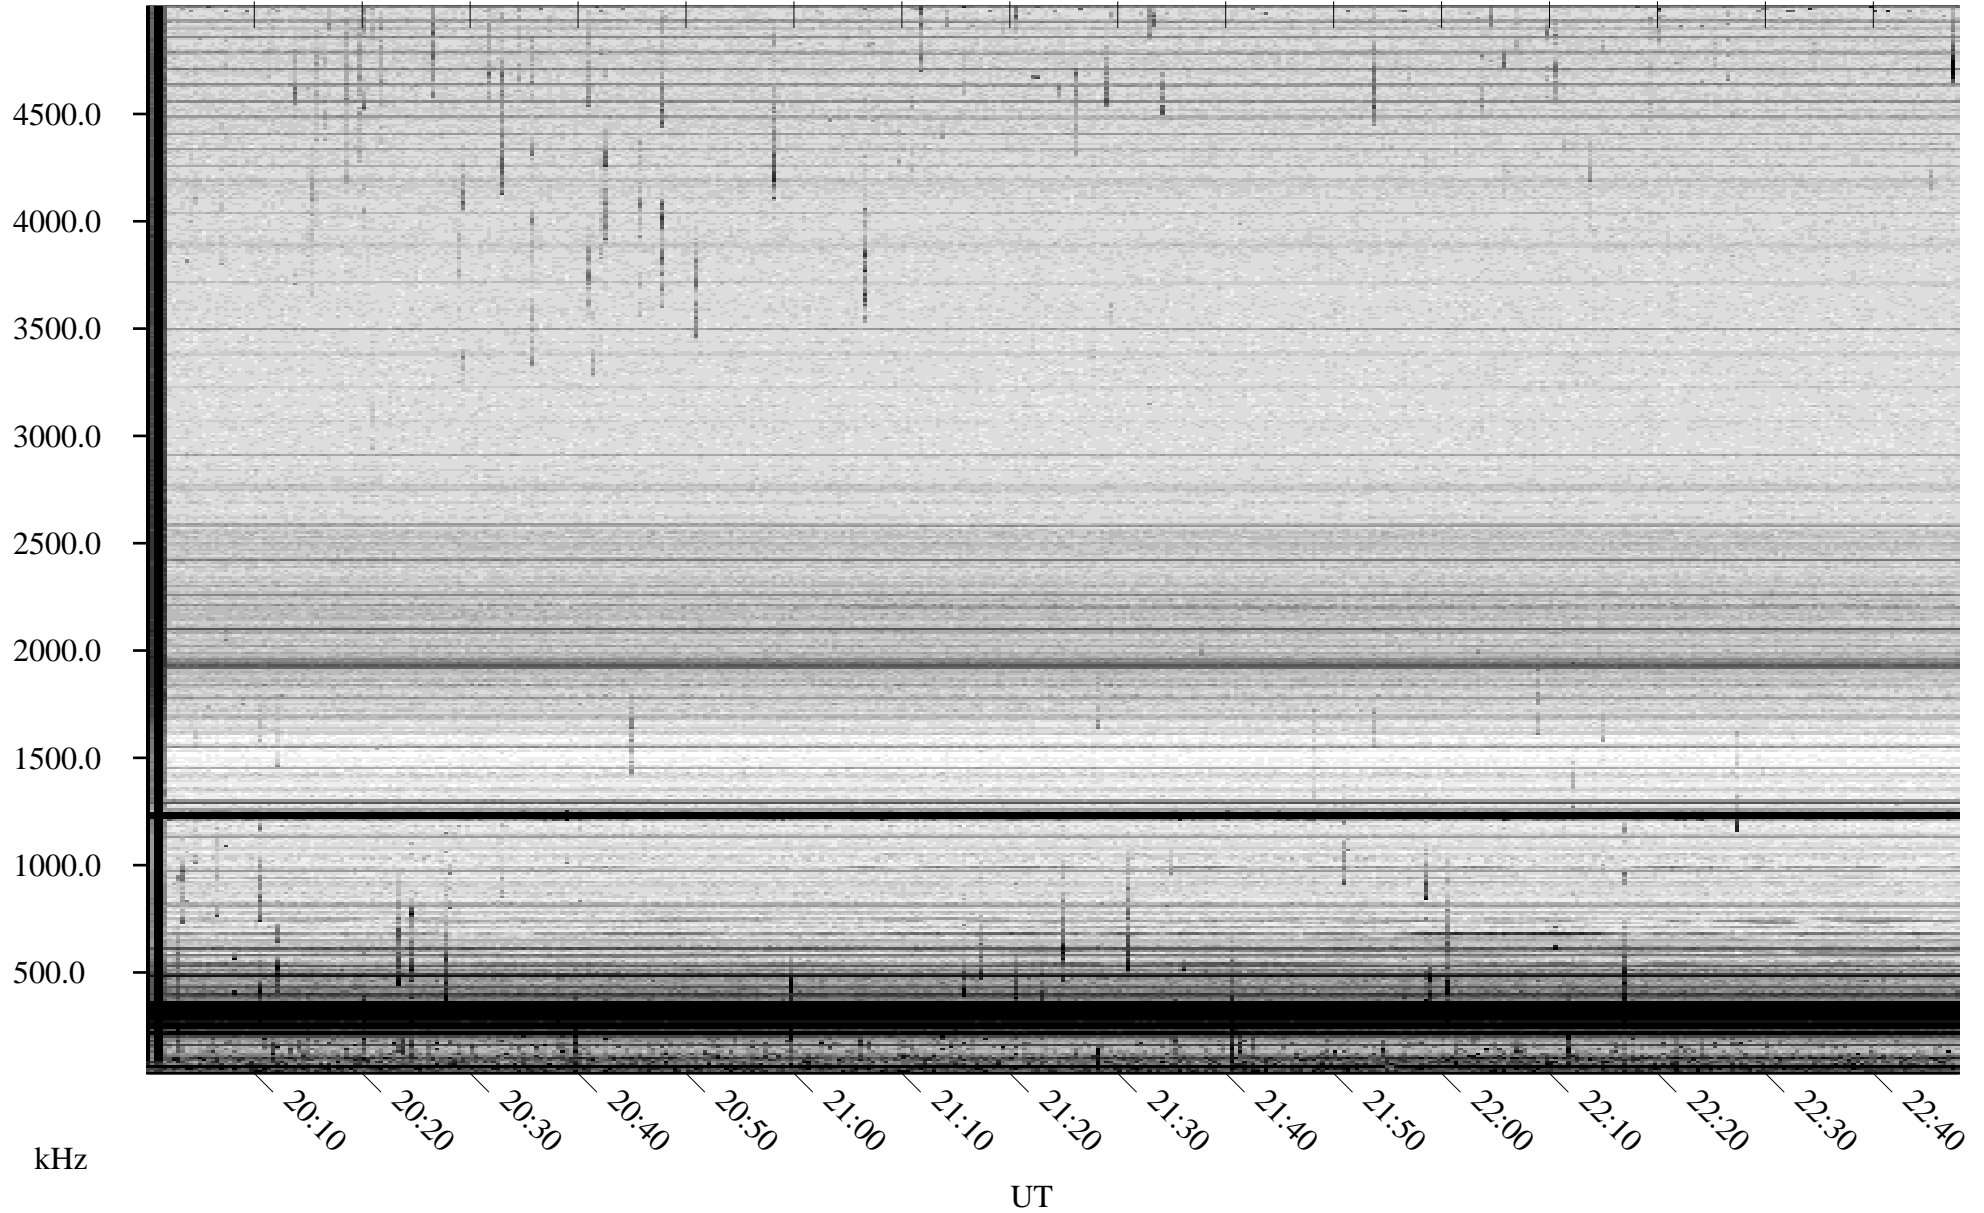

07/05/2007 Churchill, Manitoba

Linear Scale Black = 161 White = 15

CH07186L.R00m max_12

Page 1

07/05/2007 Churchill, Manitoba

Linear Scale Black = 161 White = 15

CH07186L.R00m max_12

Page 2

07/06/2007 Churchill, Manitoba

Linear Scale Black = 161 White = 15

CH07186L.R00m max_12

Page 3

07/06/2007 Churchill, Manitoba

Linear Scale Black = 161 White = 15

CH07186L.R00m max_12

Page 4

07/06/2007 Churchill, Manitoba

Linear Scale Black = 161 White = 15

CH07186L.R00m max_12

Page 5

07/06/2007 Churchill, Manitoba

Linear Scale Black = 161 White = 15

CH07186L.R00m max_12

Page 6

07/06/2007 Churchill, Manitoba

Linear Scale Black = 161 White = 15

CH07186L.R00m max_12

Page 7

07/06/2007 Churchill, Manitoba

Linear Scale Black = 161 White = 15

CH07186L.R00m max_12

Page 8