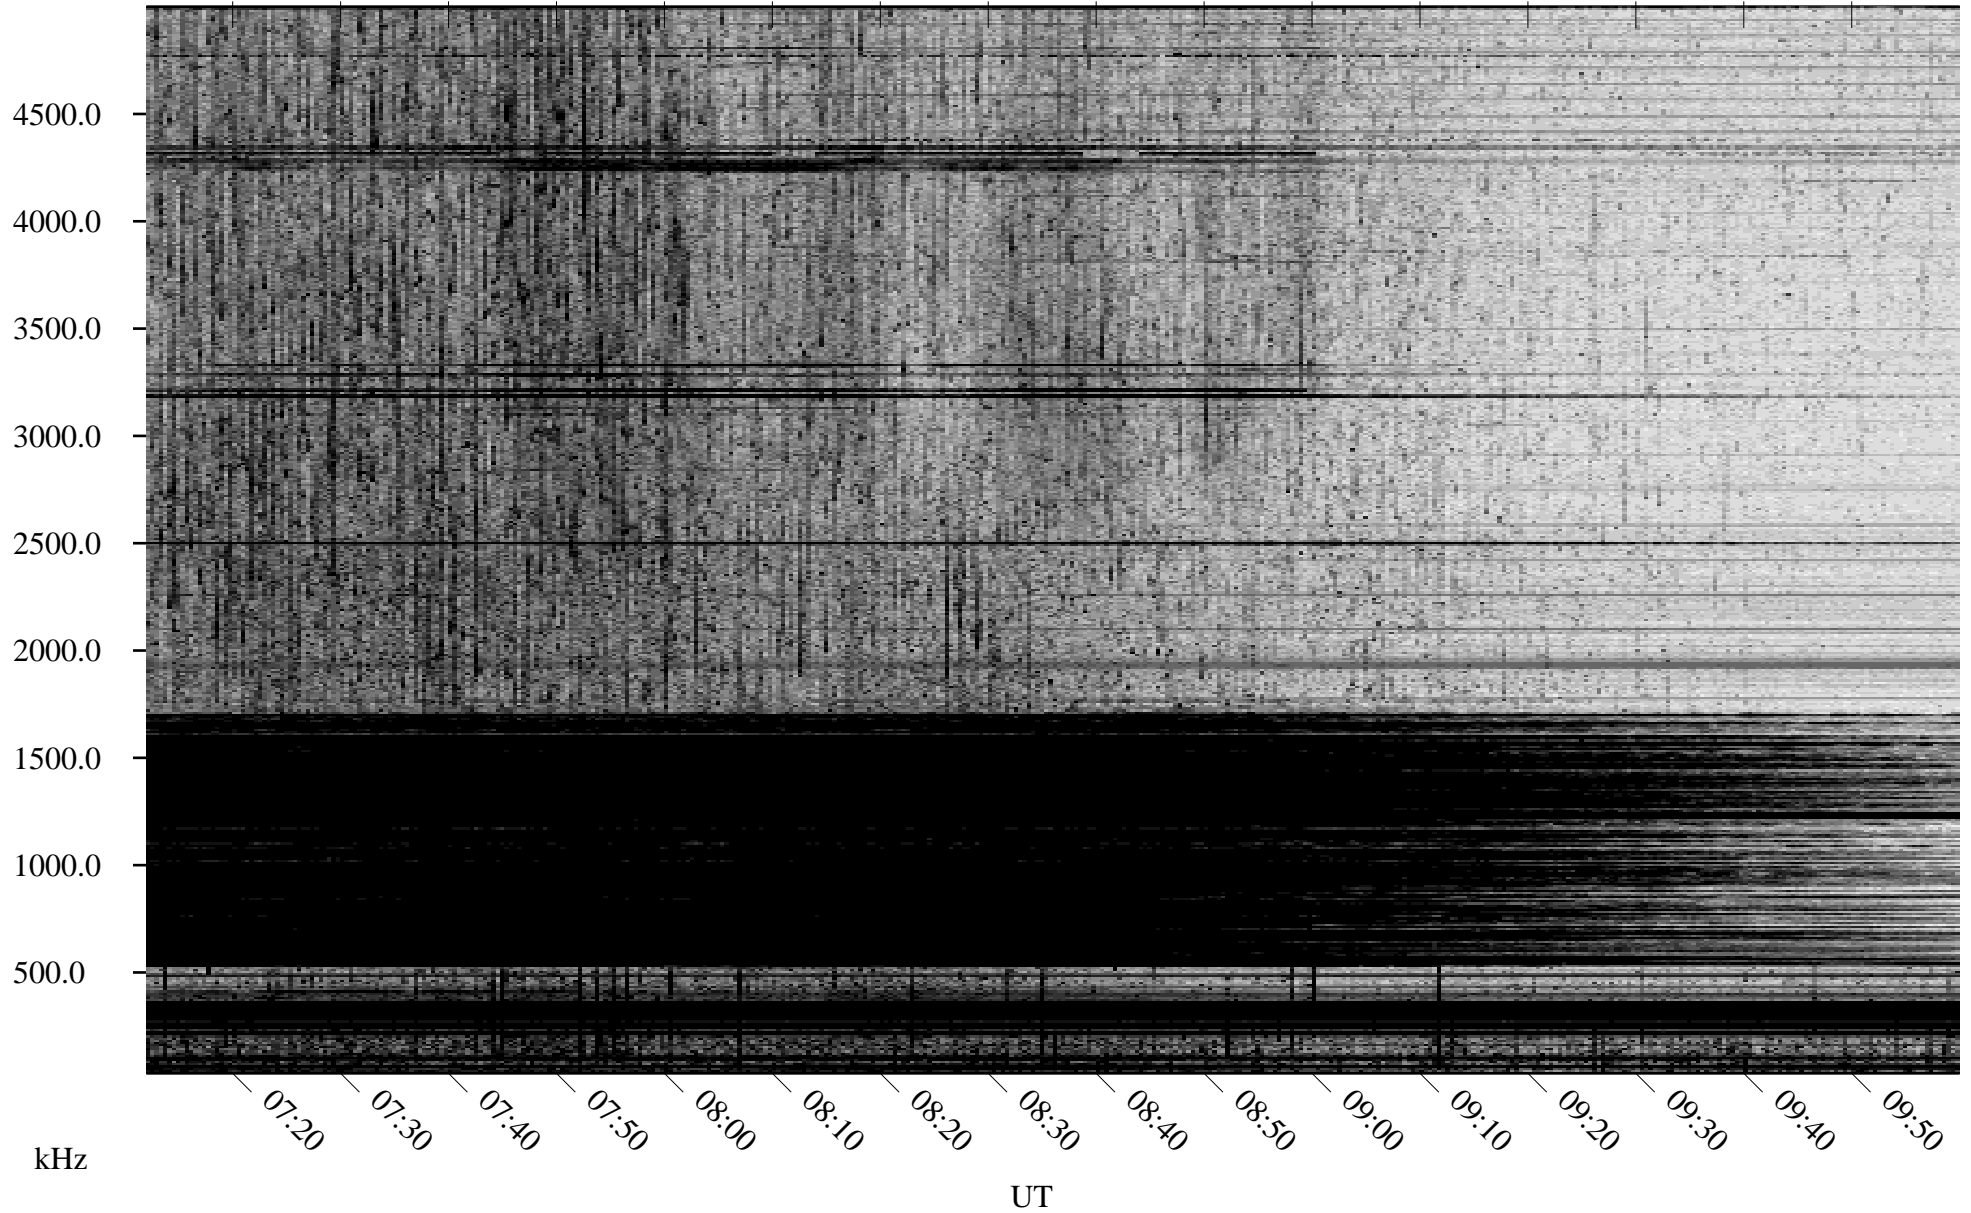

07/05/2007 Churchill, Manitoba

Linear Scale Black = 161 White = 15

CH07186L.R00m max_12

Page 1

07/05/2007 Churchill, Manitoba

Linear Scale Black = 161 White = 15

CH07186L.R00m max_12

Page 2

07/06/2007 Churchill, Manitoba

Linear Scale Black = 161 White = 15

CH07186L.R00m max_12

Page 3

07/06/2007 Churchill, Manitoba

Linear Scale Black = 161 White = 15

CH07186L.R00m max_12

Page 4

07/06/2007 Churchill, Manitoba

Linear Scale Black = 161 White = 15

CH07186L.R00m max_12

Page 5

07/06/2007 Churchill, Manitoba

Linear Scale Black = 161 White = 15

CH07186L.R00m max_12

Page 6

07/06/2007 Churchill, Manitoba

Linear Scale Black = 161 White = 15

CH07186L.R00m max_12

Page 7

07/06/2007 Churchill, Manitoba

Linear Scale Black = 161 White = 15

CH07186L.R00m max_12

Page 8