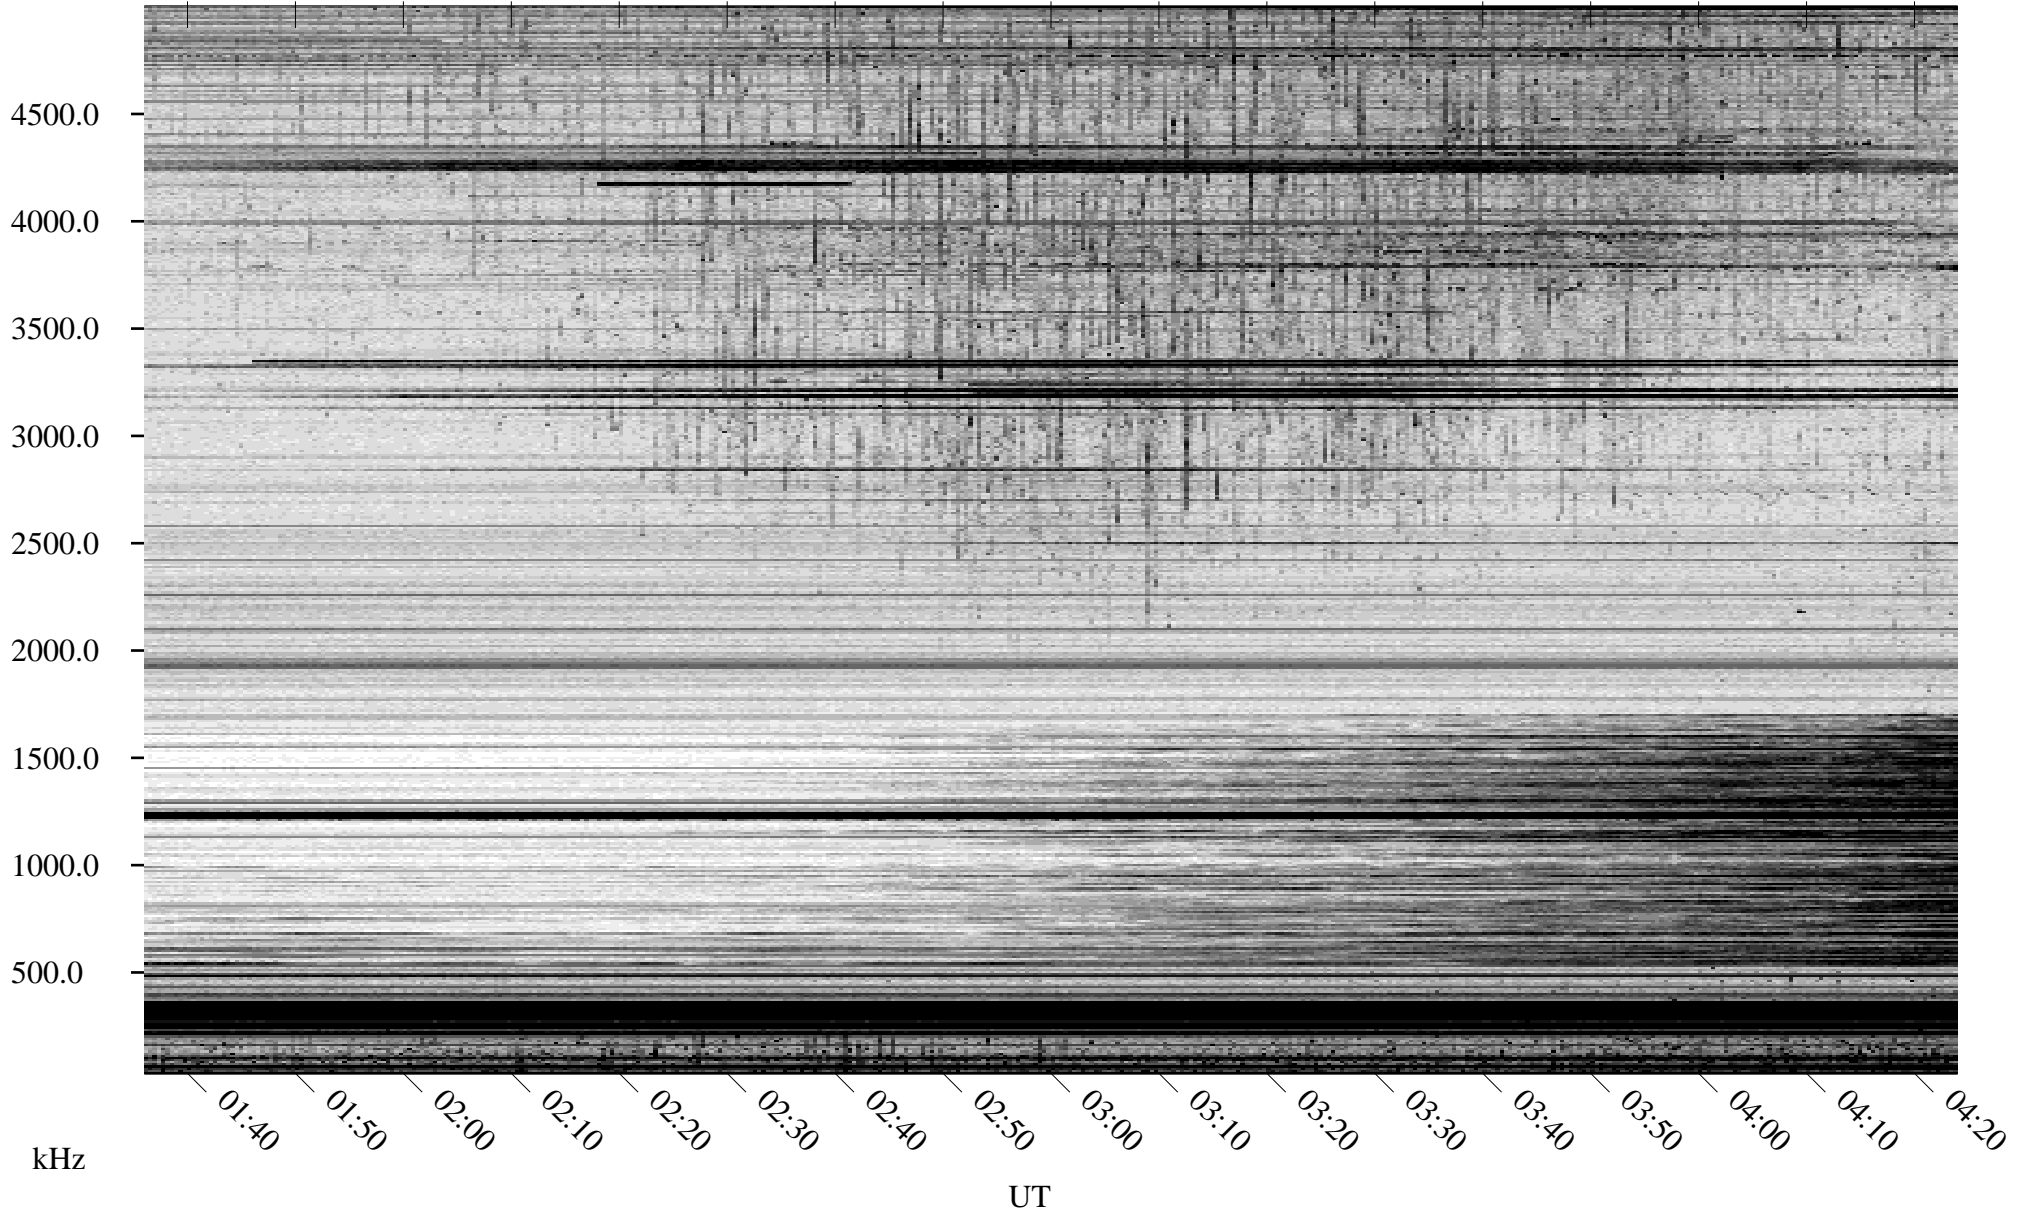

07/05/2007 Churchill, Manitoba

Linear Scale Black = 161 White = 15

CH07186L.R00m max_12

Page 1

07/05/2007 Churchill, Manitoba

Linear Scale Black = 161 White = 15

CH07186L.R00m max_12

Page 2

07/06/2007 Churchill, Manitoba

Linear Scale Black = 161 White = 15

CH07186L.R00m max_12

Page 3

07/06/2007 Churchill, Manitoba

Linear Scale Black = 161 White = 15

CH07186L.R00m max_12

Page 4

07/06/2007 Churchill, Manitoba

Linear Scale Black = 161 White = 15

CH07186L.R00m max_12

Page 5

07/06/2007 Churchill, Manitoba

Linear Scale Black = 161 White = 15

CH07186L.R00m max_12

Page 6

07/06/2007 Churchill, Manitoba

Linear Scale Black = 161 White = 15

CH07186L.R00m max_12

Page 7

07/06/2007 Churchill, Manitoba

Linear Scale Black = 161 White = 15

CH07186L.R00m max_12

Page 8