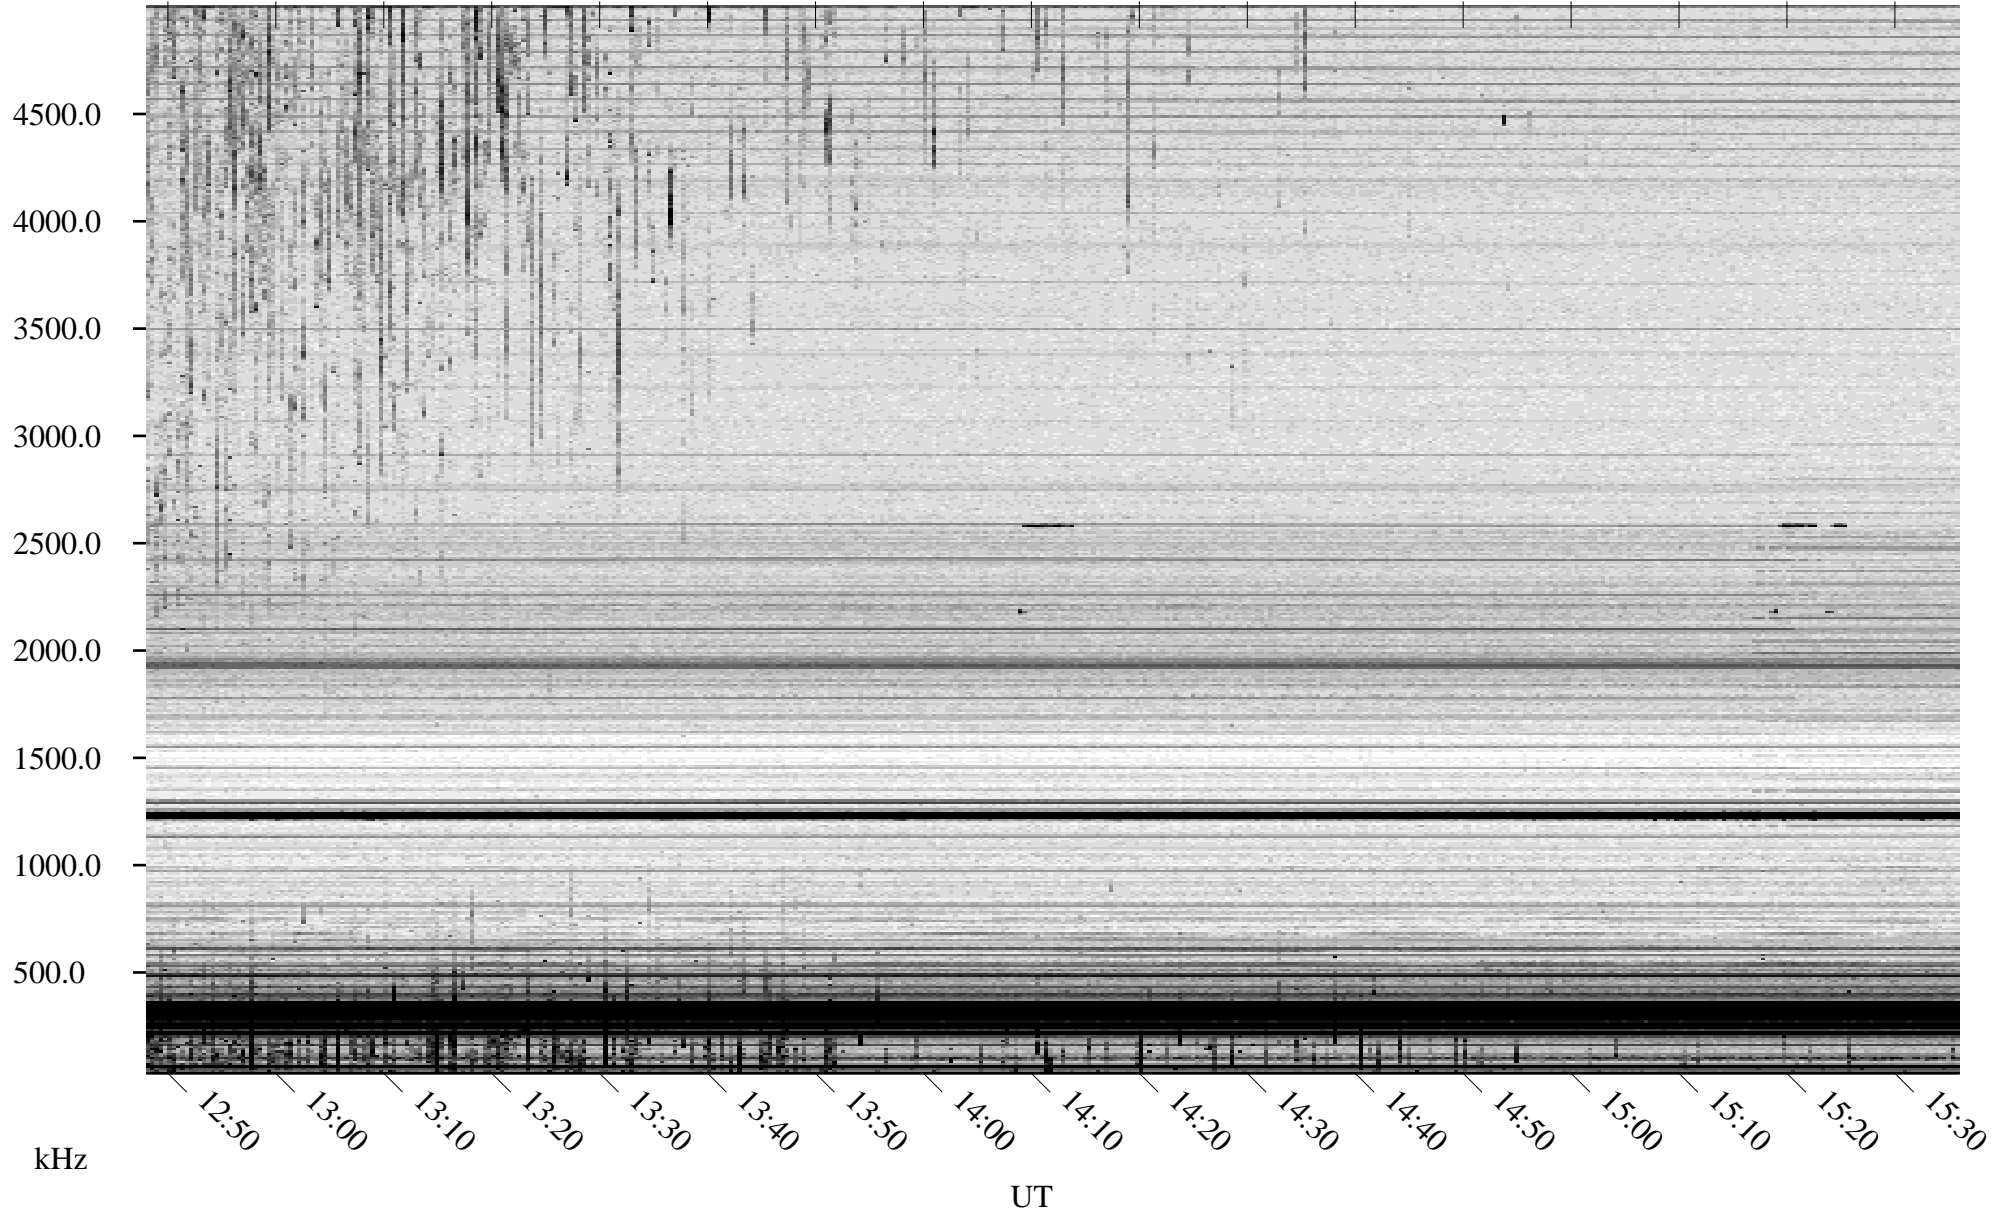

07/05/2007 Churchill, Manitoba

Linear Scale Black = 161 White = 15

CH07186L.R00m max_12

Page 1

07/05/2007 Churchill, Manitoba

Linear Scale Black = 161 White = 15

CH07186L.R00m max_12

Page 2

07/06/2007 Churchill, Manitoba

Linear Scale Black = 161 White = 15

CH07186L.R00m max_12

Page 3

07/06/2007 Churchill, Manitoba

Linear Scale Black = 161 White = 15

CH07186L.R00m max_12

Page 4

07/06/2007 Churchill, Manitoba

Linear Scale Black = 161 White = 15

CH07186L.R00m max_12

Page 5

07/06/2007 Churchill, Manitoba

Linear Scale Black = 161 White = 15

CH07186L.R00m max_12

Page 6

07/06/2007 Churchill, Manitoba

Linear Scale Black = 161 White = 15

CH07186L.R00m max_12

Page 7

07/06/2007 Churchill, Manitoba

Linear Scale Black = 161 White = 15

CH07186L.R00m max_12

Page 8