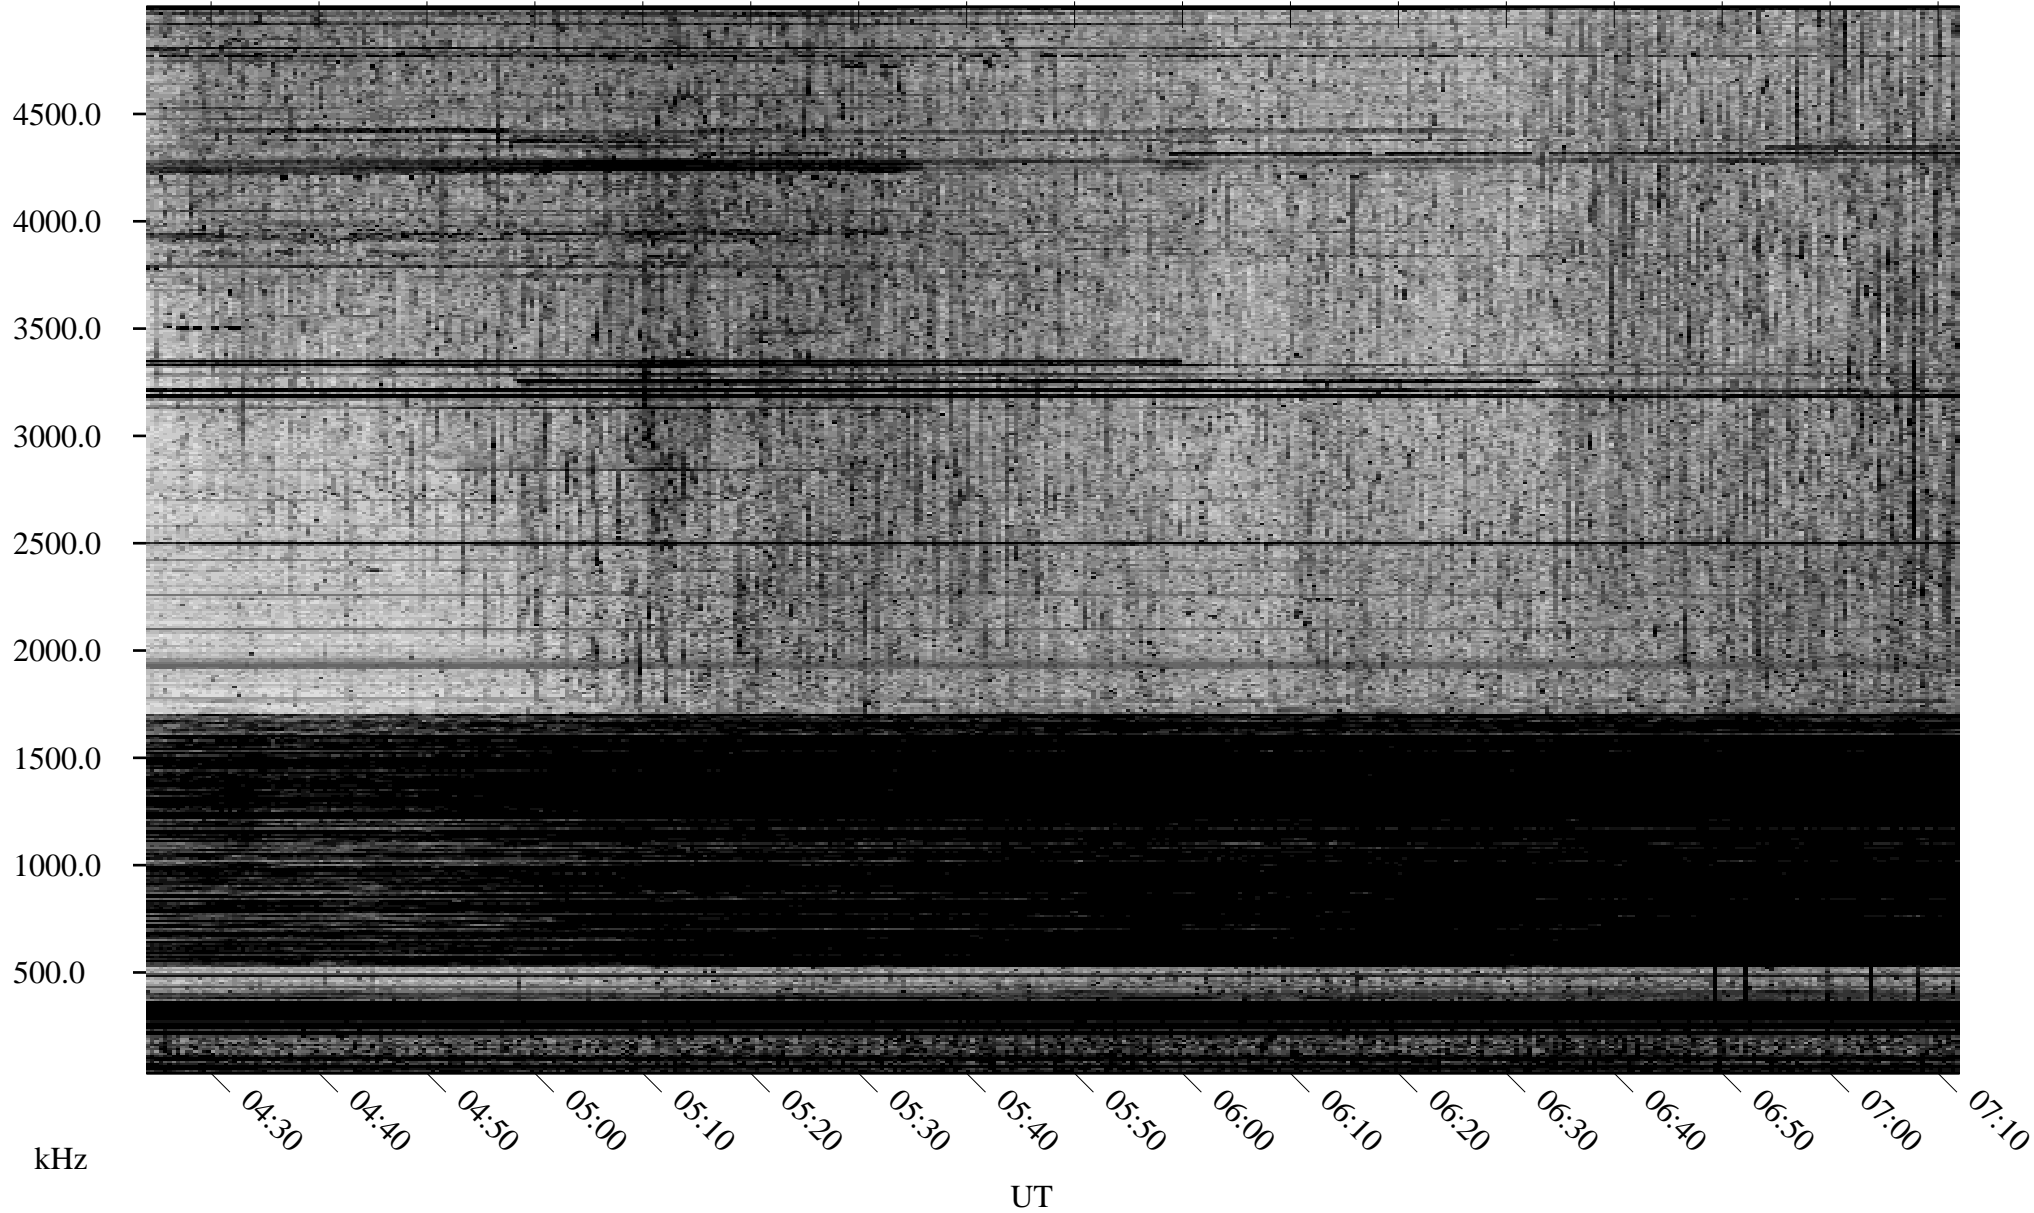

07/05/2007 Churchill, Manitoba

Linear Scale Black = 161 White = 15

CH07186L.R00m max_12

Page 1

07/05/2007 Churchill, Manitoba

Linear Scale Black = 161 White = 15

CH07186L.R00m max_12

Page 2

07/06/2007 Churchill, Manitoba

Linear Scale Black = 161 White = 15

CH07186L.R00m max_12

Page 3

07/06/2007 Churchill, Manitoba

Linear Scale Black = 161 White = 15

CH07186L.R00m max_12

Page 4

07/06/2007 Churchill, Manitoba

Linear Scale Black = 161 White = 15

CH07186L.R00m max_12

Page 5

07/06/2007 Churchill, Manitoba

Linear Scale Black = 161 White = 15

CH07186L.R00m max_12

Page 6

07/06/2007 Churchill, Manitoba

Linear Scale Black = 161 White = 15

CH07186L.R00m max_12

Page 7

07/06/2007 Churchill, Manitoba

Linear Scale Black = 161 White = 15

CH07186L.R00m max_12

Page 8