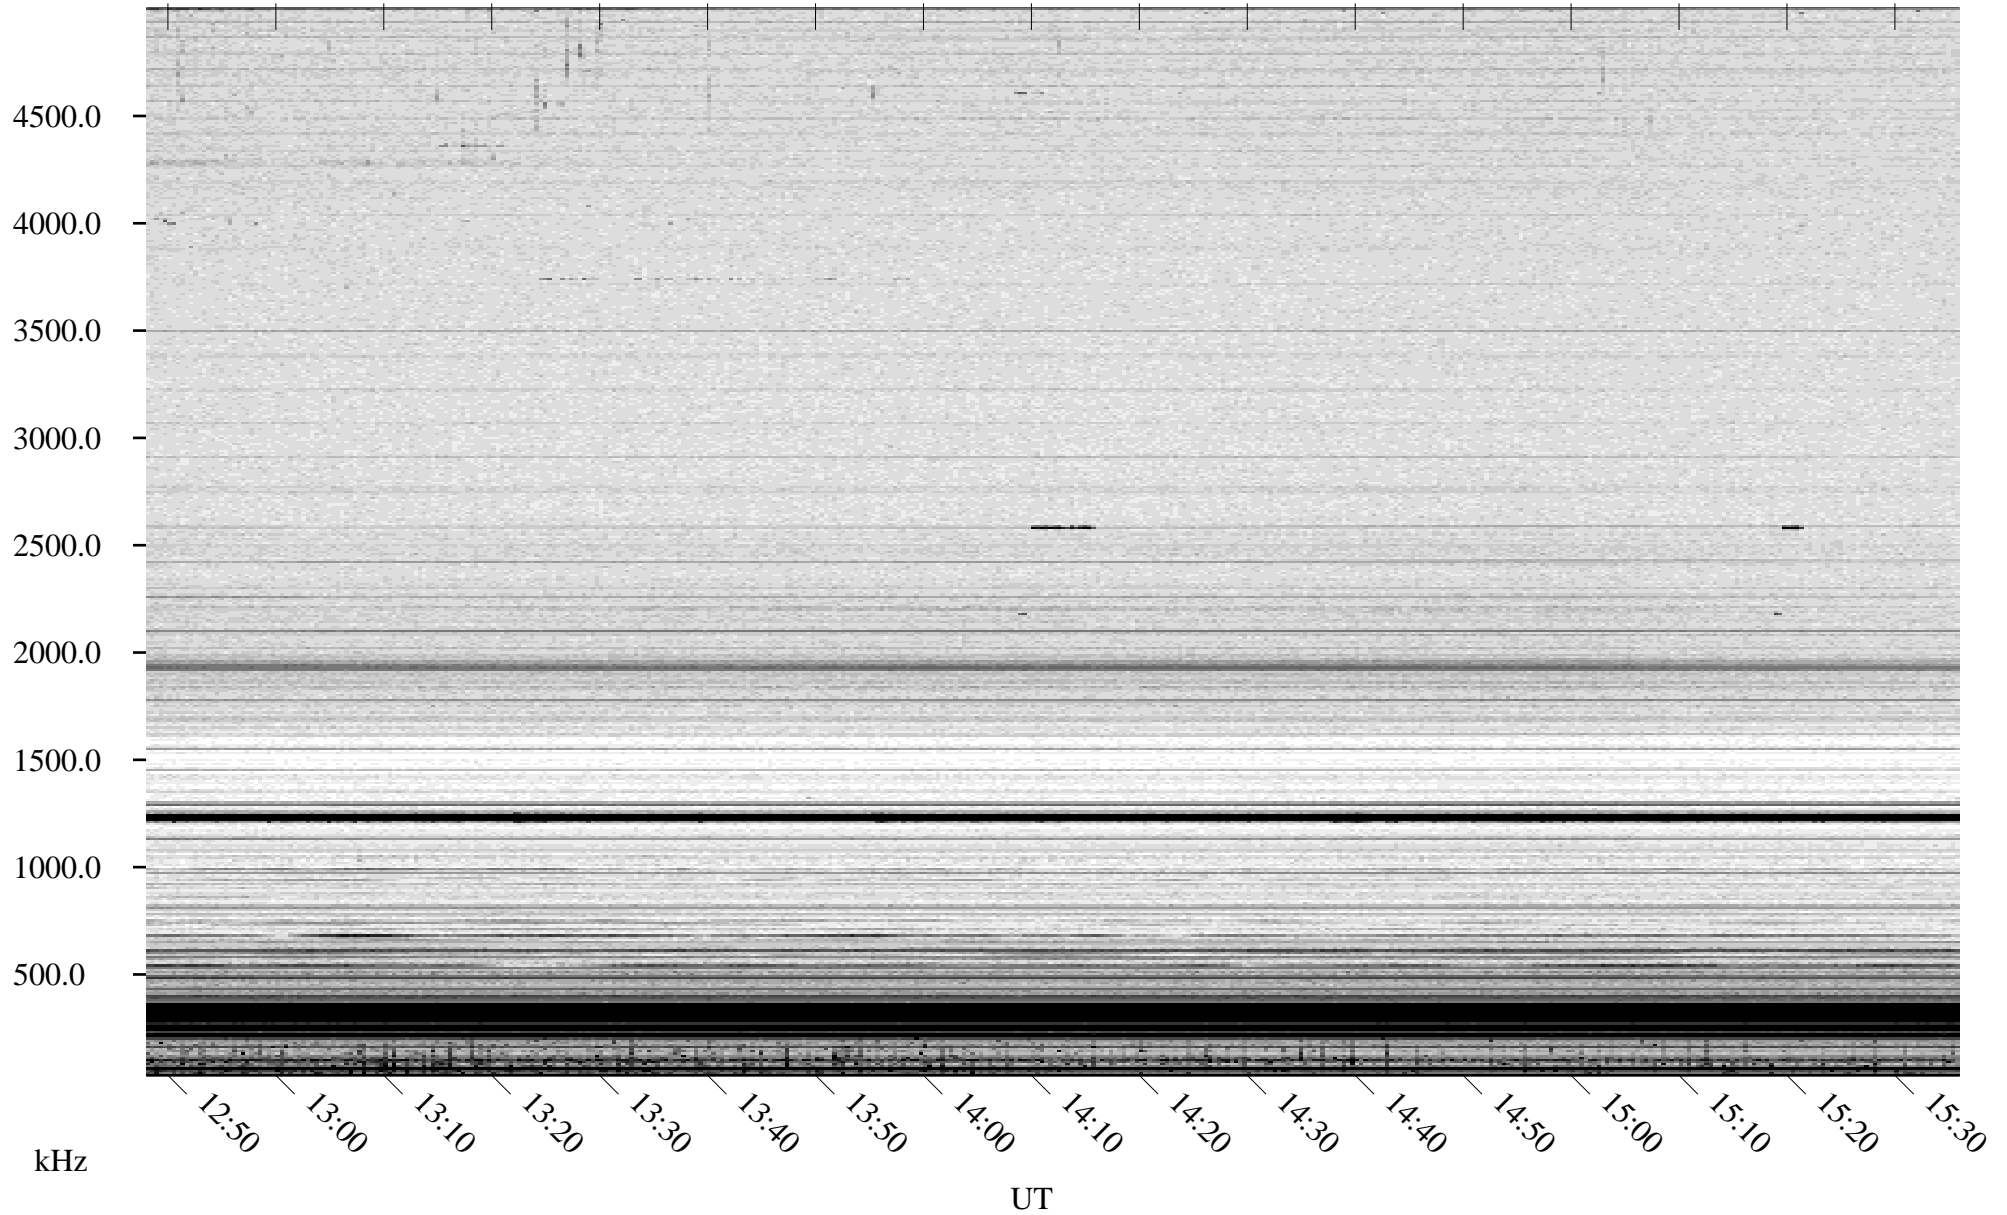

07/07/2007 Churchill, Manitoba

Linear Scale Black = 161 White = 15

CH07188L.R00m max_12

Page 1

07/07/2007 Churchill, Manitoba

Linear Scale Black = 161 White = 15

CH07188L.R00m max_12

Page 2

07/08/2007 Churchill, Manitoba

Linear Scale Black = 161 White = 15

CH07188L.R00m max_12

Page 3

07/08/2007 Churchill, Manitoba

Linear Scale Black = 161 White = 15

CH07188L.R00m max_12

Page 4

07/08/2007 Churchill, Manitoba

Linear Scale Black = 161 White = 15

CH07188L.R00m max_12

Page 5

07/08/2007 Churchill, Manitoba

Linear Scale Black = 161 White = 15

CH07188L.R00m max_12

Page 6

07/08/2007 Churchill, Manitoba

Linear Scale Black = 161 White = 15

CH07188L.R00m max_12

Page 7

07/08/2007 Churchill, Manitoba

Linear Scale Black = 161 White = 15

CH07188L.R00m max_12

Page 8