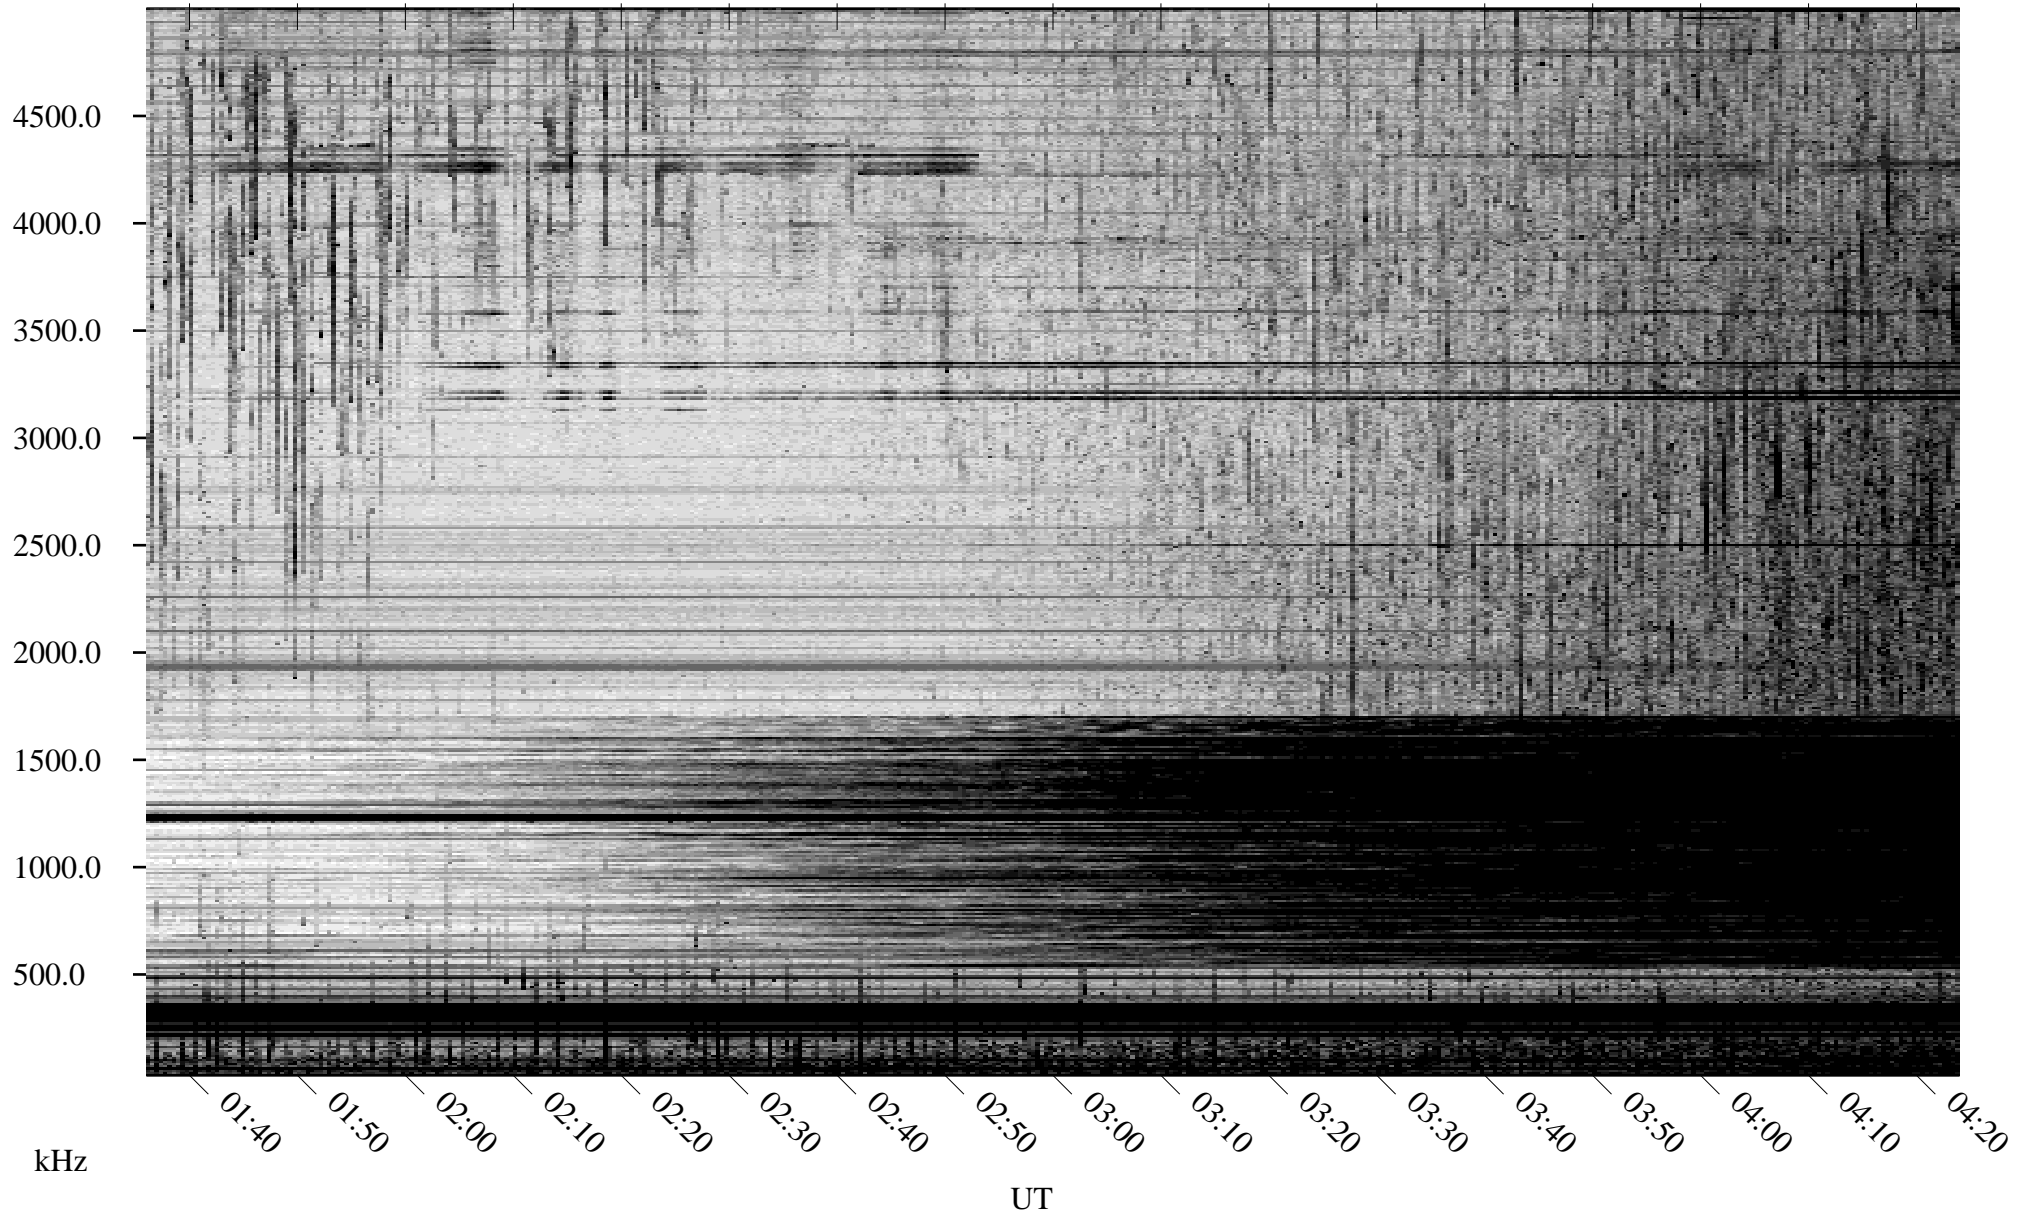

07/07/2007 Churchill, Manitoba

Linear Scale Black = 161 White = 15

CH07188L.R00m max_12

Page 1

07/07/2007 Churchill, Manitoba

Linear Scale Black = 161 White = 15

CH07188L.R00m max_12

Page 2

07/08/2007 Churchill, Manitoba

Linear Scale Black = 161 White = 15

CH07188L.R00m max_12

Page 3

07/08/2007 Churchill, Manitoba

Linear Scale Black = 161 White = 15

CH07188L.R00m max_12

Page 4

07/08/2007 Churchill, Manitoba

Linear Scale Black = 161 White = 15

CH07188L.R00m max_12

Page 5

07/08/2007 Churchill, Manitoba

Linear Scale Black = 161 White = 15

CH07188L.R00m max_12

Page 6

07/08/2007 Churchill, Manitoba

Linear Scale Black = 161 White = 15

CH07188L.R00m max_12

Page 7

07/08/2007 Churchill, Manitoba

Linear Scale Black = 161 White = 15

CH07188L.R00m max_12

Page 8