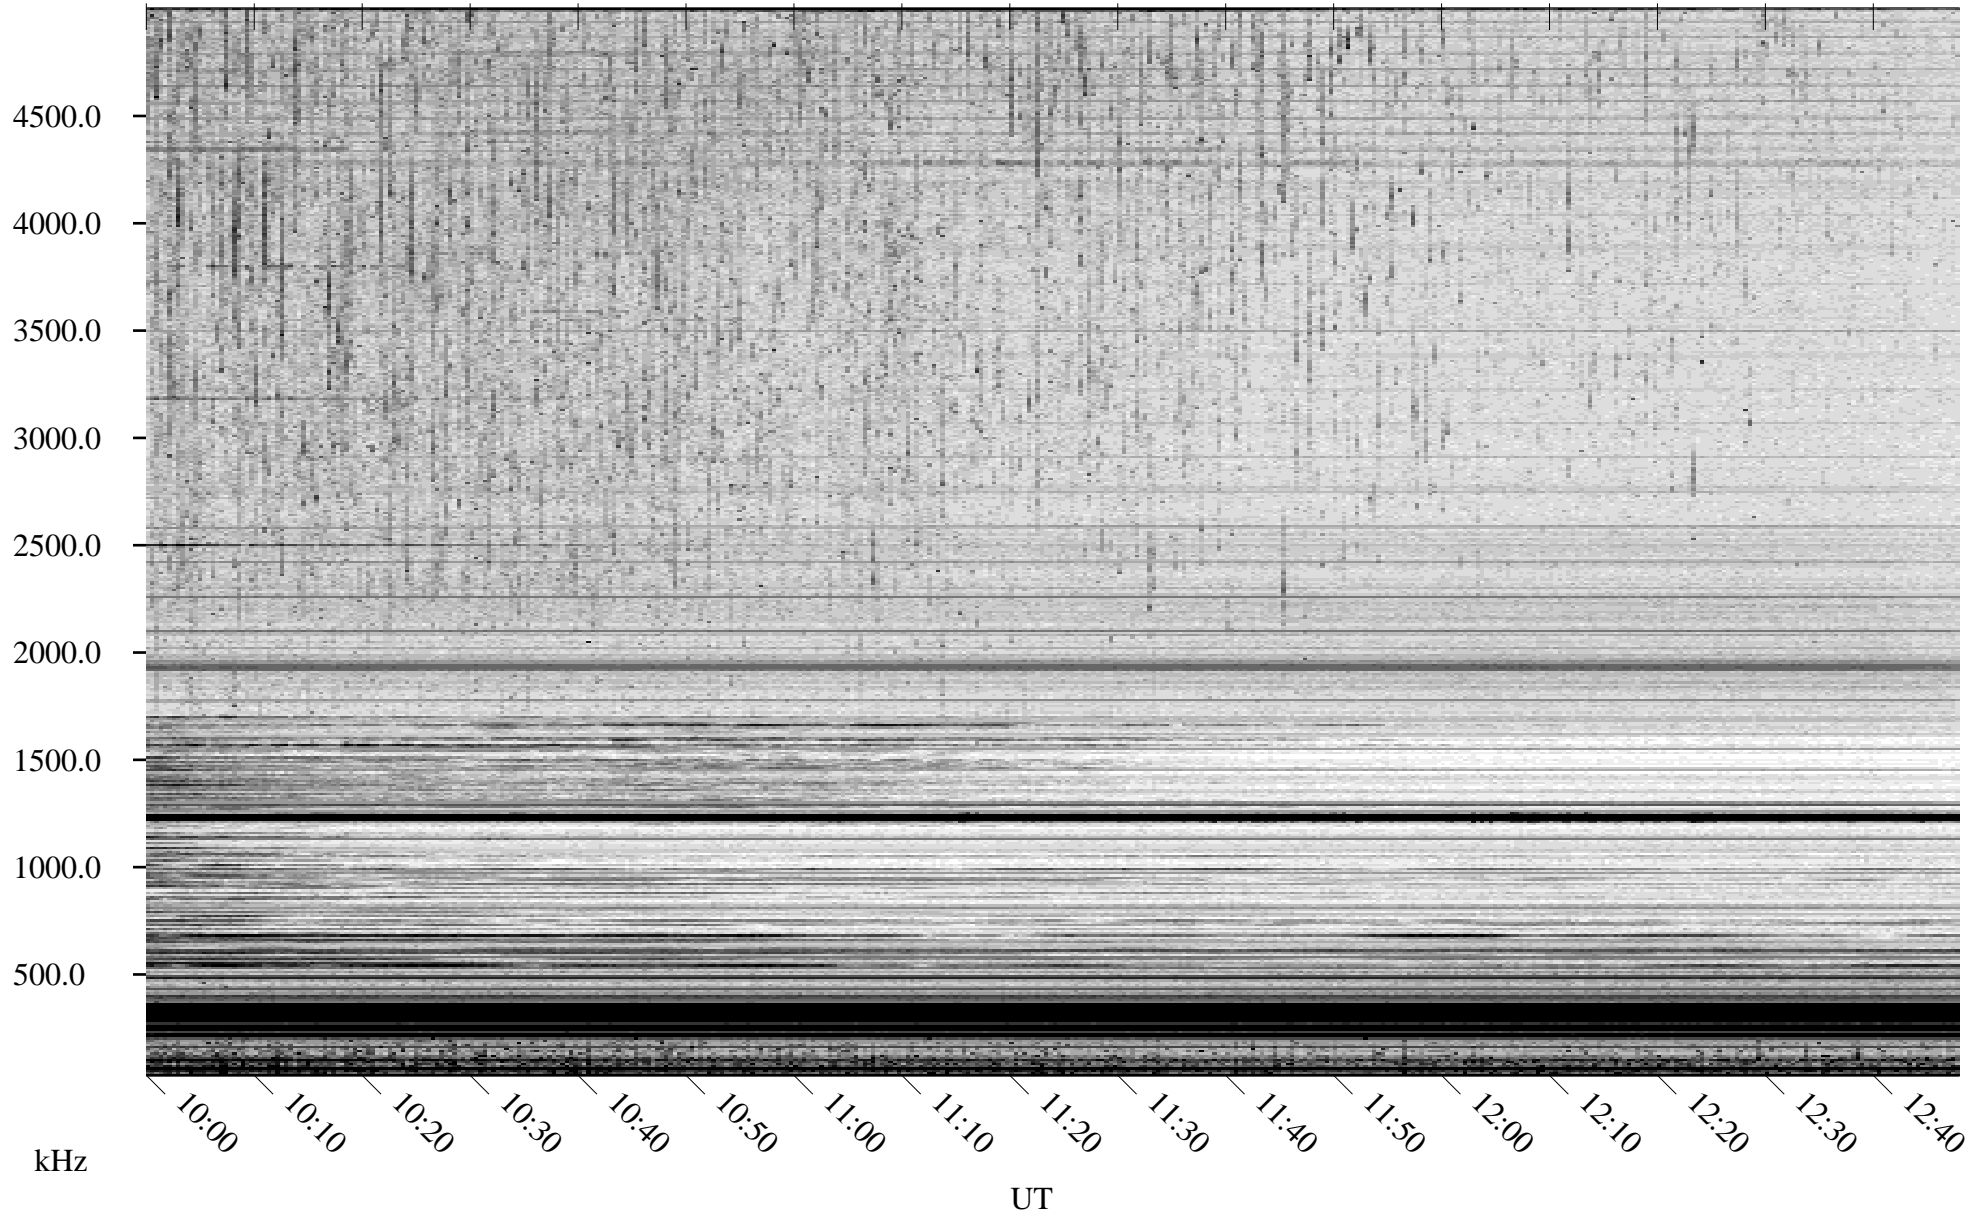

07/07/2007 Churchill, Manitoba

Linear Scale Black = 161 White = 15

CH07188L.R00m max_12

Page 1

07/07/2007 Churchill, Manitoba

Linear Scale Black = 161 White = 15

CH07188L.R00m max_12

Page 2

07/08/2007 Churchill, Manitoba

Linear Scale Black = 161 White = 15

CH07188L.R00m max_12

Page 3

07/08/2007 Churchill, Manitoba

Linear Scale Black = 161 White = 15

CH07188L.R00m max_12

Page 4

07/08/2007 Churchill, Manitoba

Linear Scale Black = 161 White = 15

CH07188L.R00m max_12

Page 5

07/08/2007 Churchill, Manitoba

Linear Scale Black = 161 White = 15

CH07188L.R00m max_12

Page 6

07/08/2007 Churchill, Manitoba

Linear Scale Black = 161 White = 15

CH07188L.R00m max_12

Page 7

07/08/2007 Churchill, Manitoba

Linear Scale Black = 161 White = 15

CH07188L.R00m max_12

Page 8