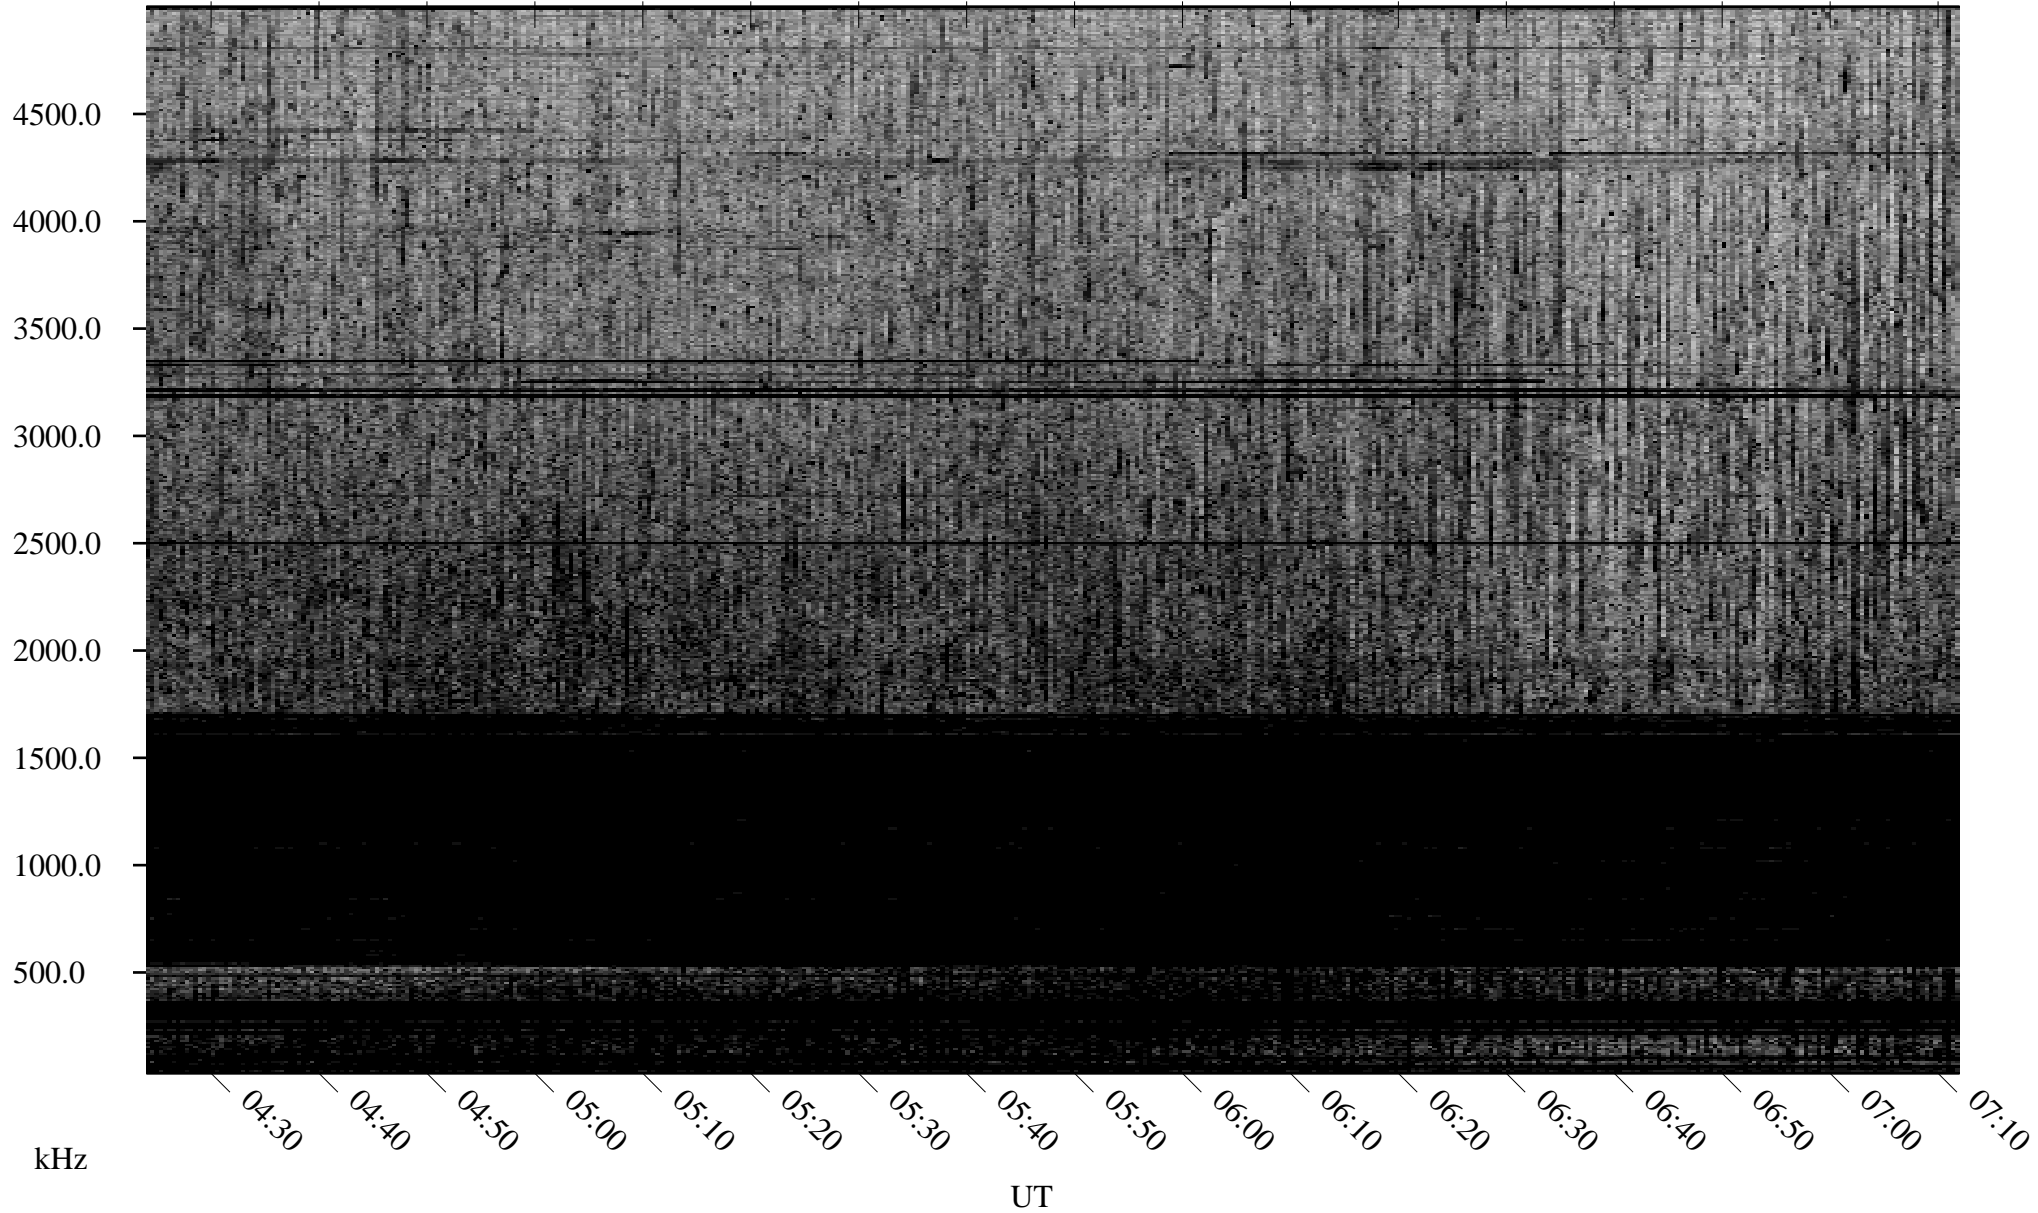

07/07/2007 Churchill, Manitoba

Linear Scale Black = 161 White = 15

CH07188L.R00m max_12

Page 1

07/07/2007 Churchill, Manitoba

Linear Scale Black = 161 White = 15

CH07188L.R00m max_12

Page 2

07/08/2007 Churchill, Manitoba

Linear Scale Black = 161 White = 15

CH07188L.R00m max_12

Page 3

07/08/2007 Churchill, Manitoba

Linear Scale Black = 161 White = 15

CH07188L.R00m max_12

Page 4

07/08/2007 Churchill, Manitoba

Linear Scale Black = 161 White = 15

CH07188L.R00m max_12

Page 5

07/08/2007 Churchill, Manitoba

Linear Scale Black = 161 White = 15

CH07188L.R00m max_12

Page 6

07/08/2007 Churchill, Manitoba

Linear Scale Black = 161 White = 15

CH07188L.R00m max_12

Page 7

07/08/2007 Churchill, Manitoba

Linear Scale Black = 161 White = 15

CH07188L.R00m max_12

Page 8