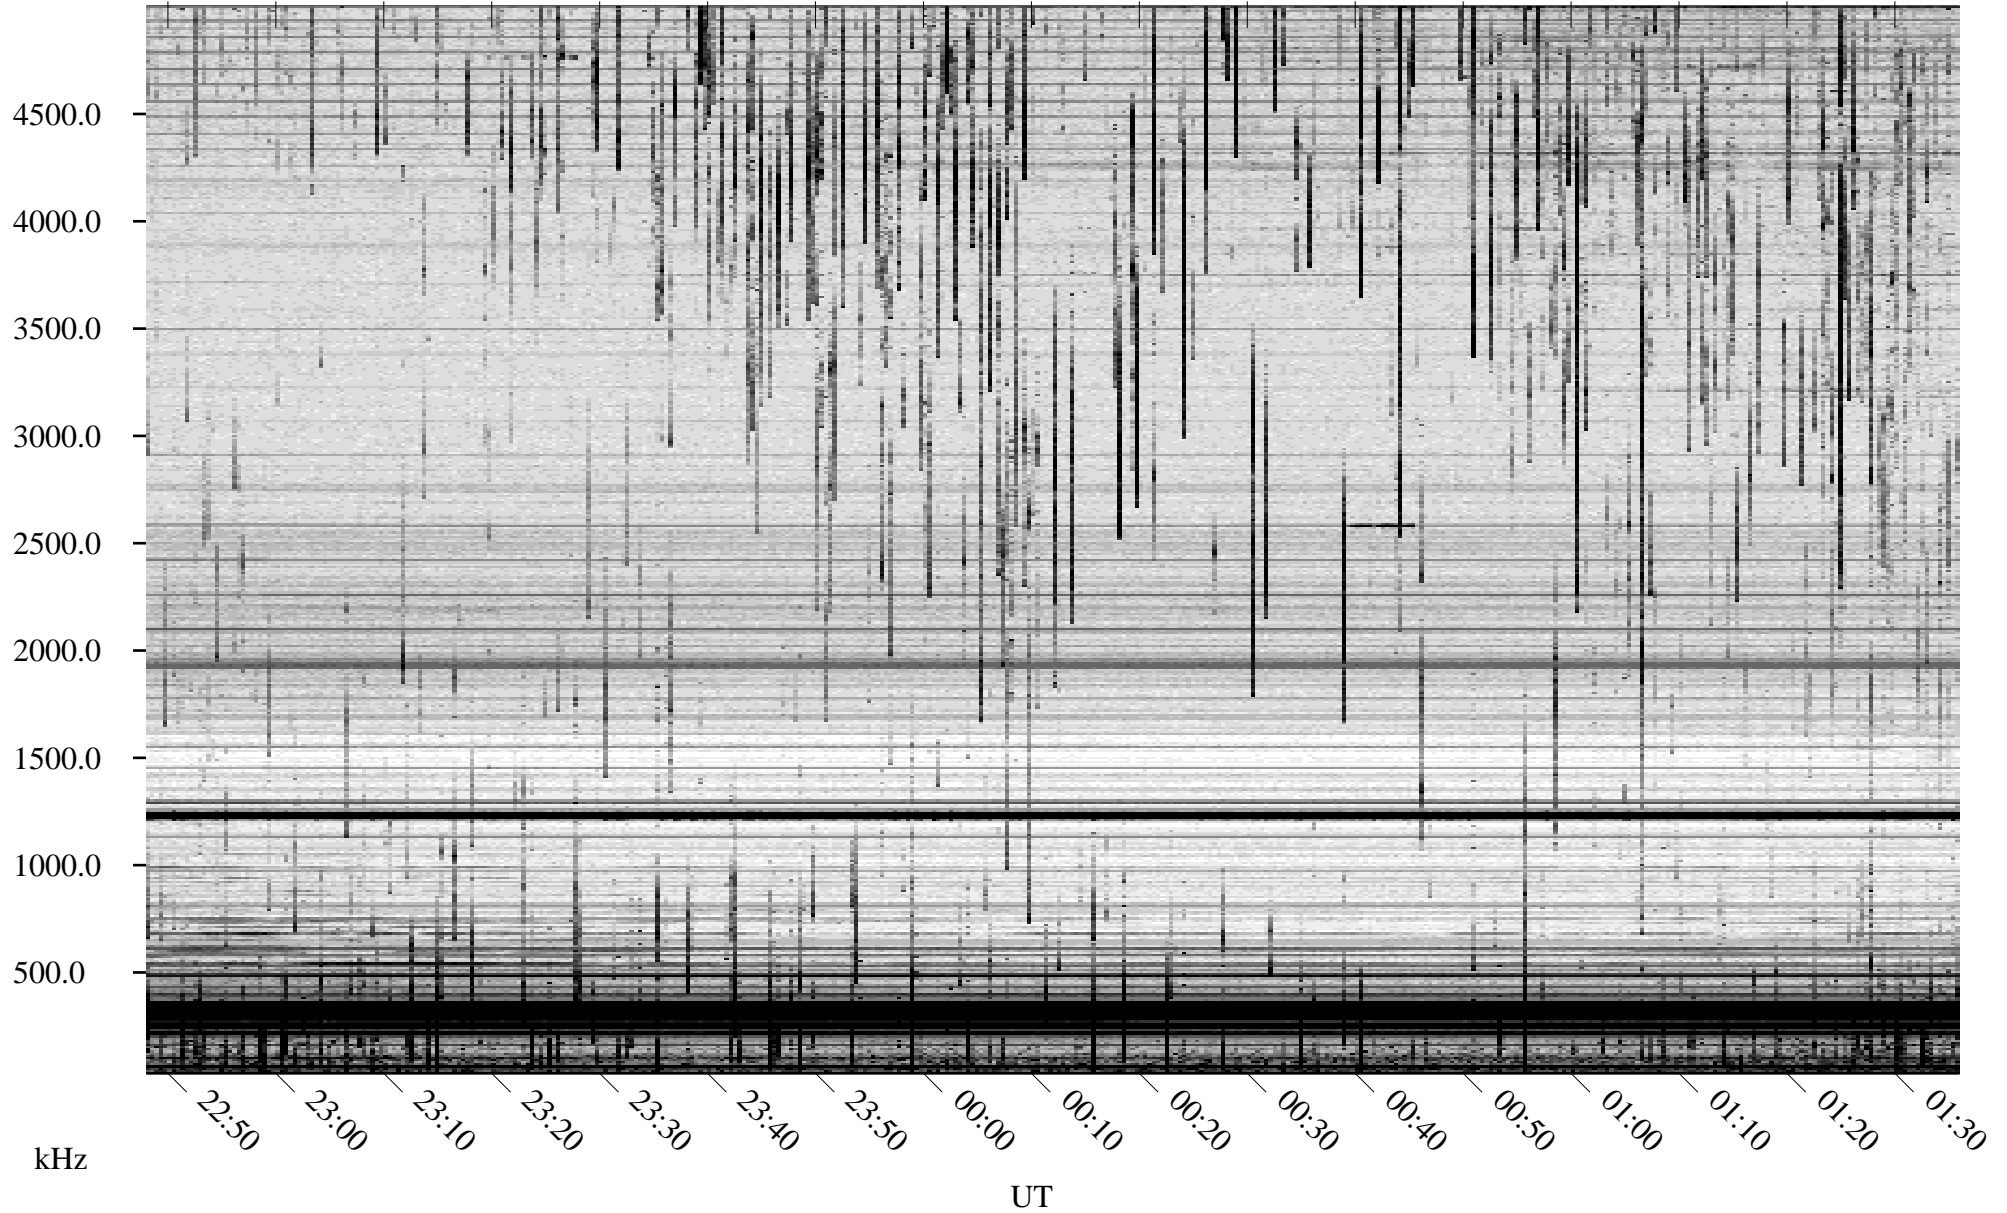

07/07/2007 Churchill, Manitoba

Linear Scale Black = 161 White = 15

CH07188L.R00m max_12

Page 1

07/07/2007 Churchill, Manitoba

Linear Scale Black = 161 White = 15

CH07188L.R00m max_12

Page 2

07/08/2007 Churchill, Manitoba

Linear Scale Black = 161 White = 15

CH07188L.R00m max_12

Page 3

07/08/2007 Churchill, Manitoba

Linear Scale Black = 161 White = 15

CH07188L.R00m max_12

Page 4

07/08/2007 Churchill, Manitoba

Linear Scale Black = 161 White = 15

CH07188L.R00m max_12

Page 5

07/08/2007 Churchill, Manitoba

Linear Scale Black = 161 White = 15

CH07188L.R00m max_12

Page 6

07/08/2007 Churchill, Manitoba

Linear Scale Black = 161 White = 15

CH07188L.R00m max_12

Page 7

07/08/2007 Churchill, Manitoba

Linear Scale Black = 161 White = 15

CH07188L.R00m max_12

Page 8