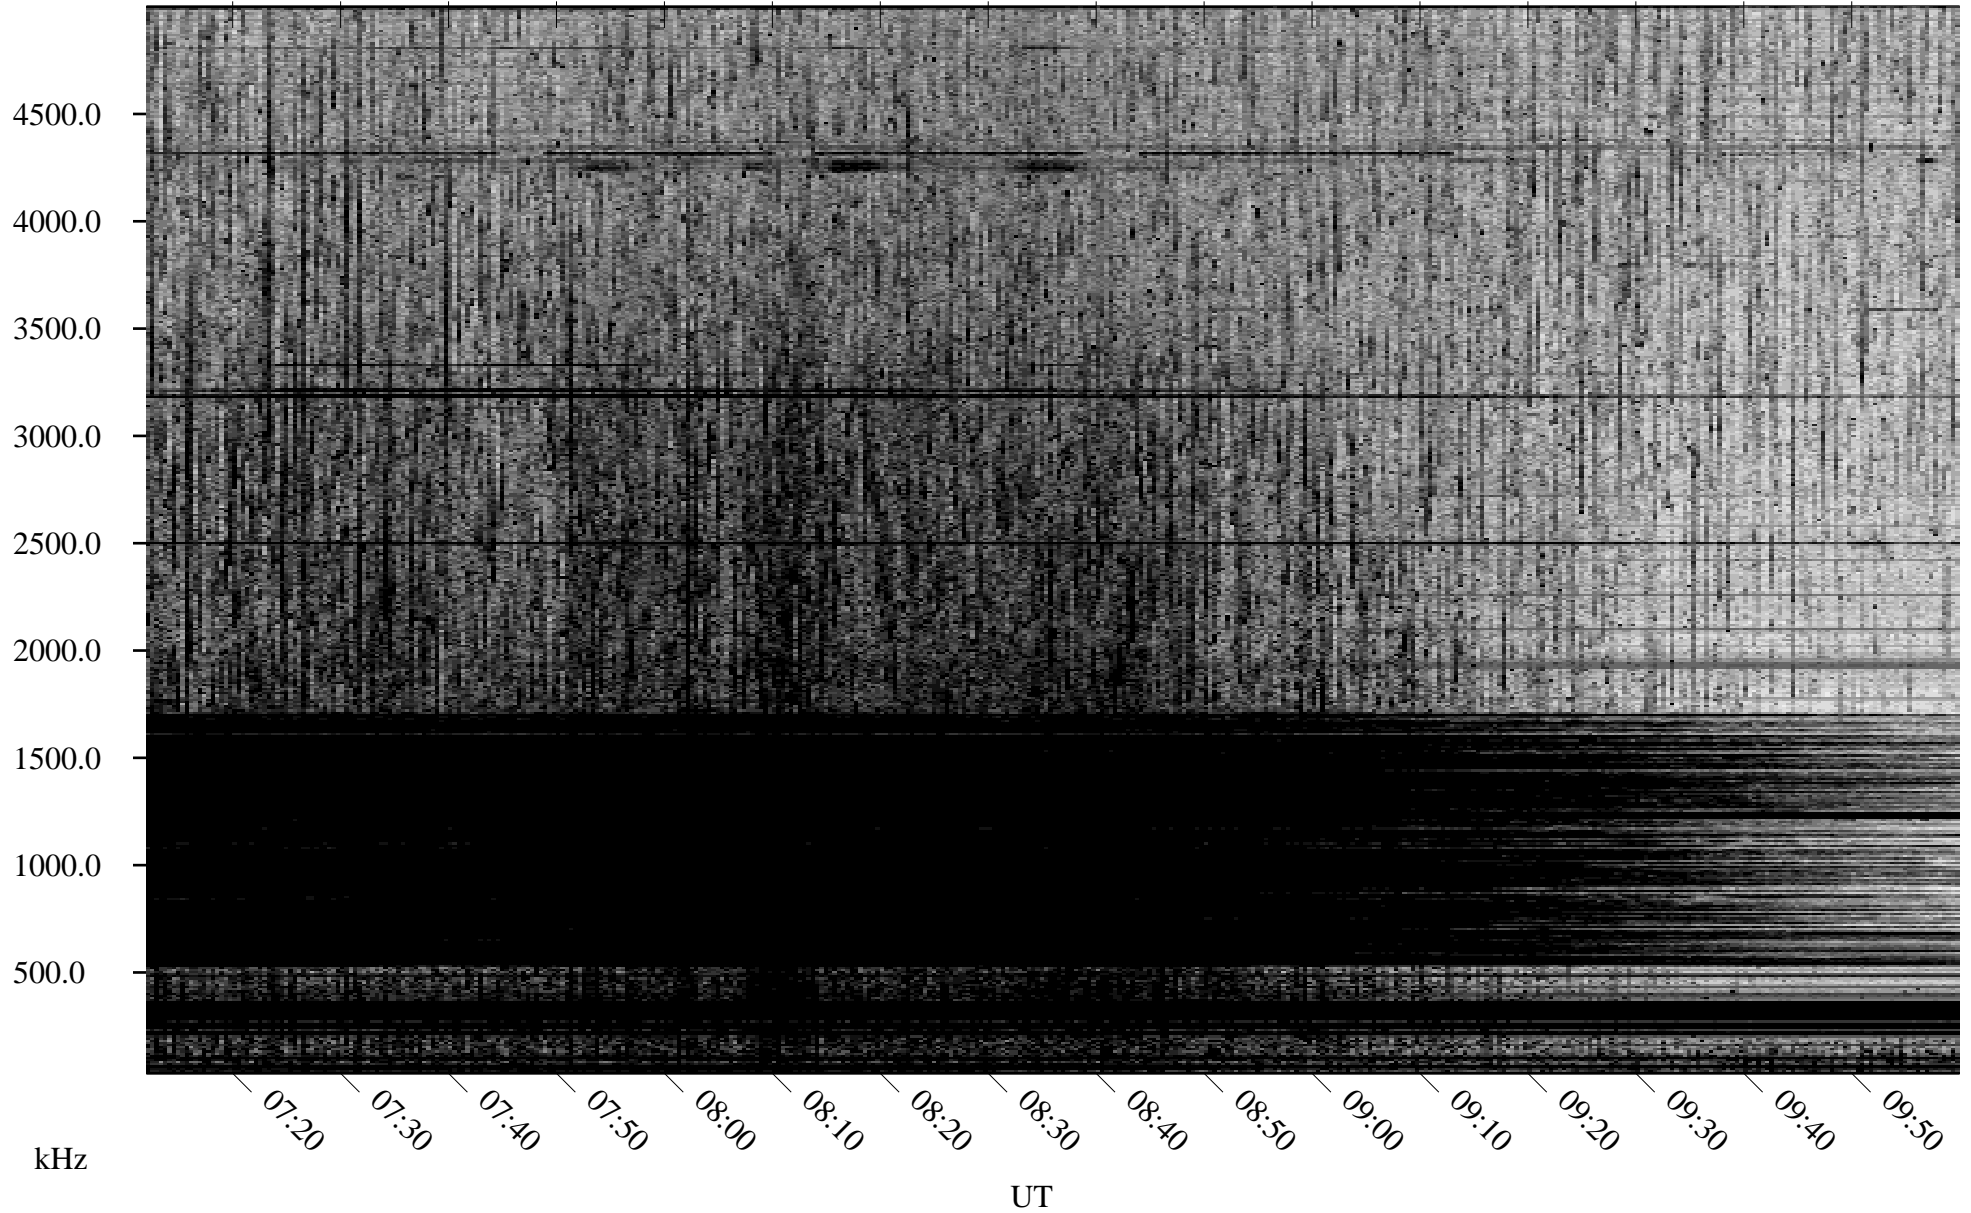

07/07/2007 Churchill, Manitoba

Linear Scale Black = 161 White = 15

CH07188L.R00m max_12

Page 1

07/07/2007 Churchill, Manitoba

Linear Scale Black = 161 White = 15

CH07188L.R00m max_12

Page 2

07/08/2007 Churchill, Manitoba

Linear Scale Black = 161 White = 15

CH07188L.R00m max_12

Page 3

07/08/2007 Churchill, Manitoba

Linear Scale Black = 161 White = 15

CH07188L.R00m max_12

Page 4

07/08/2007 Churchill, Manitoba

Linear Scale Black = 161 White = 15

CH07188L.R00m max_12

Page 5

07/08/2007 Churchill, Manitoba

Linear Scale Black = 161 White = 15

CH07188L.R00m max_12

Page 6

07/08/2007 Churchill, Manitoba

Linear Scale Black = 161 White = 15

CH07188L.R00m max_12

Page 7

07/08/2007 Churchill, Manitoba

Linear Scale Black = 161 White = 15

CH07188L.R00m max_12

Page 8