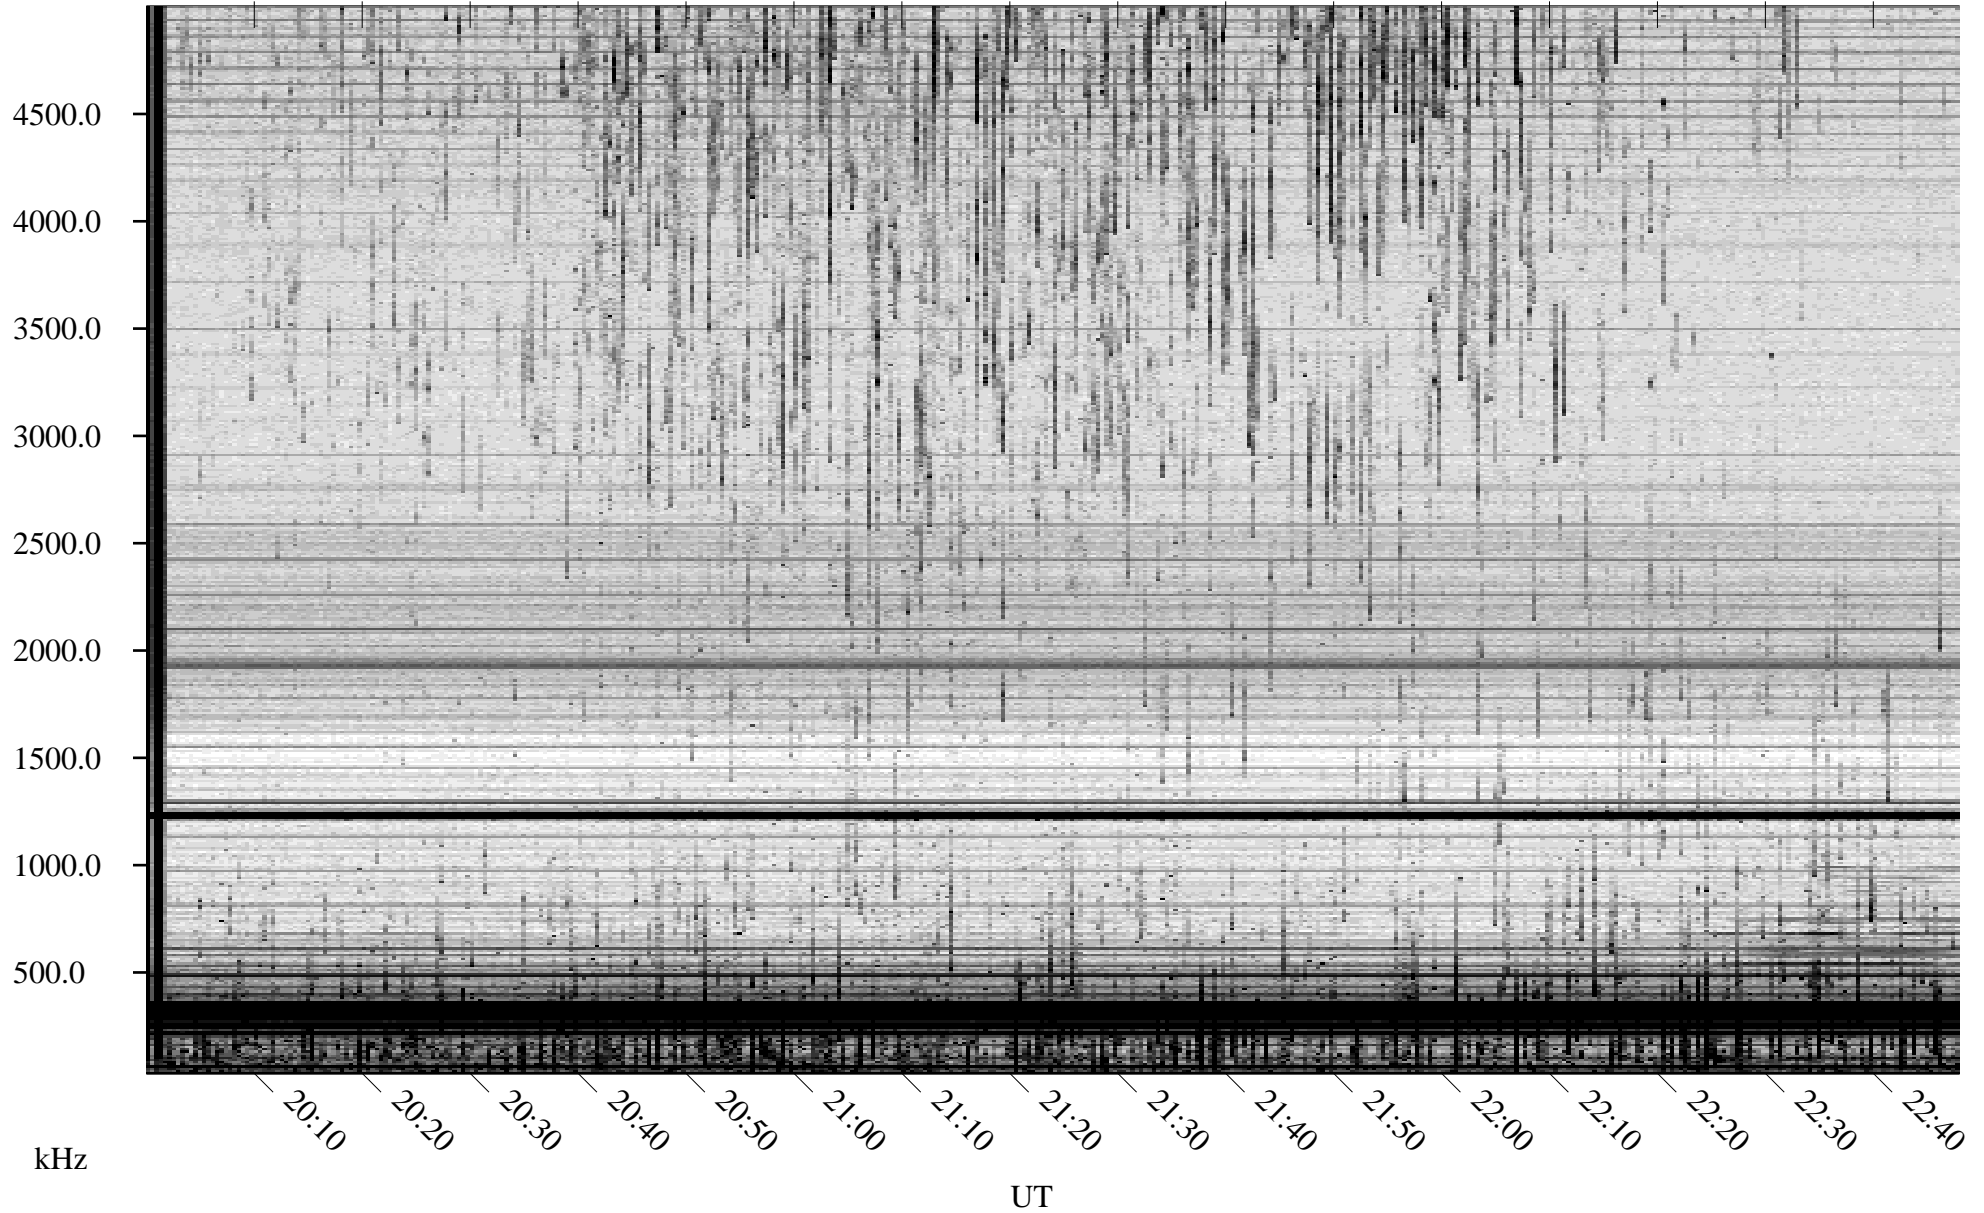

07/07/2007 Churchill, Manitoba

Linear Scale Black = 161 White = 15

CH07188L.R00m max_12

Page 1

07/07/2007 Churchill, Manitoba

Linear Scale Black = 161 White = 15

CH07188L.R00m max_12

Page 2

07/08/2007 Churchill, Manitoba

Linear Scale Black = 161 White = 15

CH07188L.R00m max_12

Page 3

07/08/2007 Churchill, Manitoba

Linear Scale Black = 161 White = 15

CH07188L.R00m max_12

Page 4

07/08/2007 Churchill, Manitoba

Linear Scale Black = 161 White = 15

CH07188L.R00m max_12

Page 5

07/08/2007 Churchill, Manitoba

Linear Scale Black = 161 White = 15

CH07188L.R00m max_12

Page 6

07/08/2007 Churchill, Manitoba

Linear Scale Black = 161 White = 15

CH07188L.R00m max_12

Page 7

07/08/2007 Churchill, Manitoba

Linear Scale Black = 161 White = 15

CH07188L.R00m max_12

Page 8