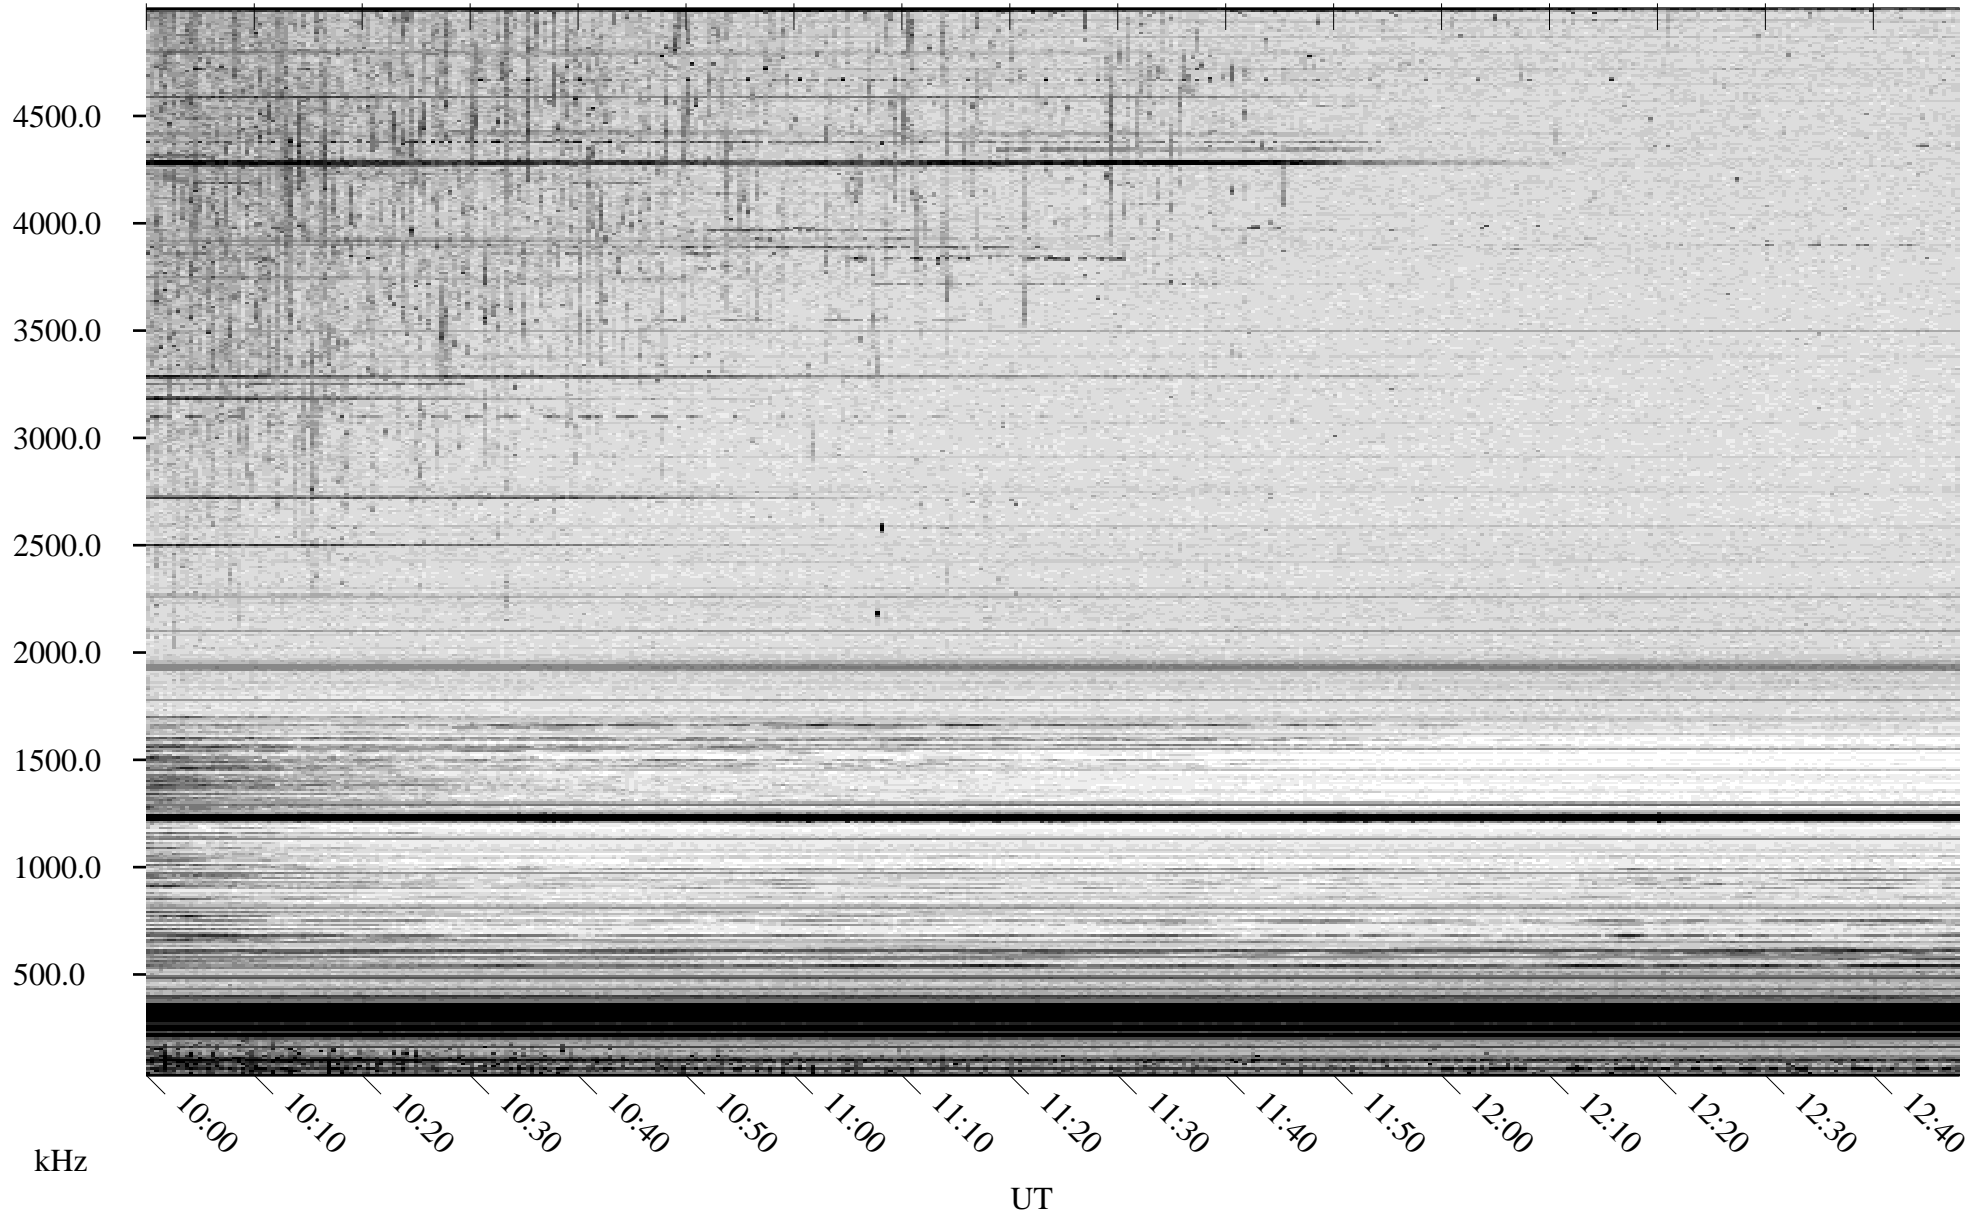

07/08/2007 Churchill, Manitoba

Linear Scale Black = 161 White = 15

CH07189L.R00m max_12

Page 1

07/08/2007 Churchill, Manitoba

Linear Scale Black = 161 White = 15

CH07189L.R00m max_12

Page 2

07/09/2007 Churchill, Manitoba

Linear Scale Black = 161 White = 15

CH07189L.R00m max_12

Page 3

07/09/2007 Churchill, Manitoba

Linear Scale Black = 161 White = 15

CH07189L.R00m max_12

Page 4

07/09/2007 Churchill, Manitoba

Linear Scale Black = 161 White = 15

CH07189L.R00m max_12

Page 5

07/09/2007 Churchill, Manitoba

Linear Scale Black = 161 White = 15

CH07189L.R00m max_12

Page 6

07/09/2007 Churchill, Manitoba

Linear Scale Black = 161 White = 15

CH07189L.R00m max_12

Page 7

07/09/2007 Churchill, Manitoba

Linear Scale Black = 161 White = 15

CH07189L.R00m max_12

Page 8