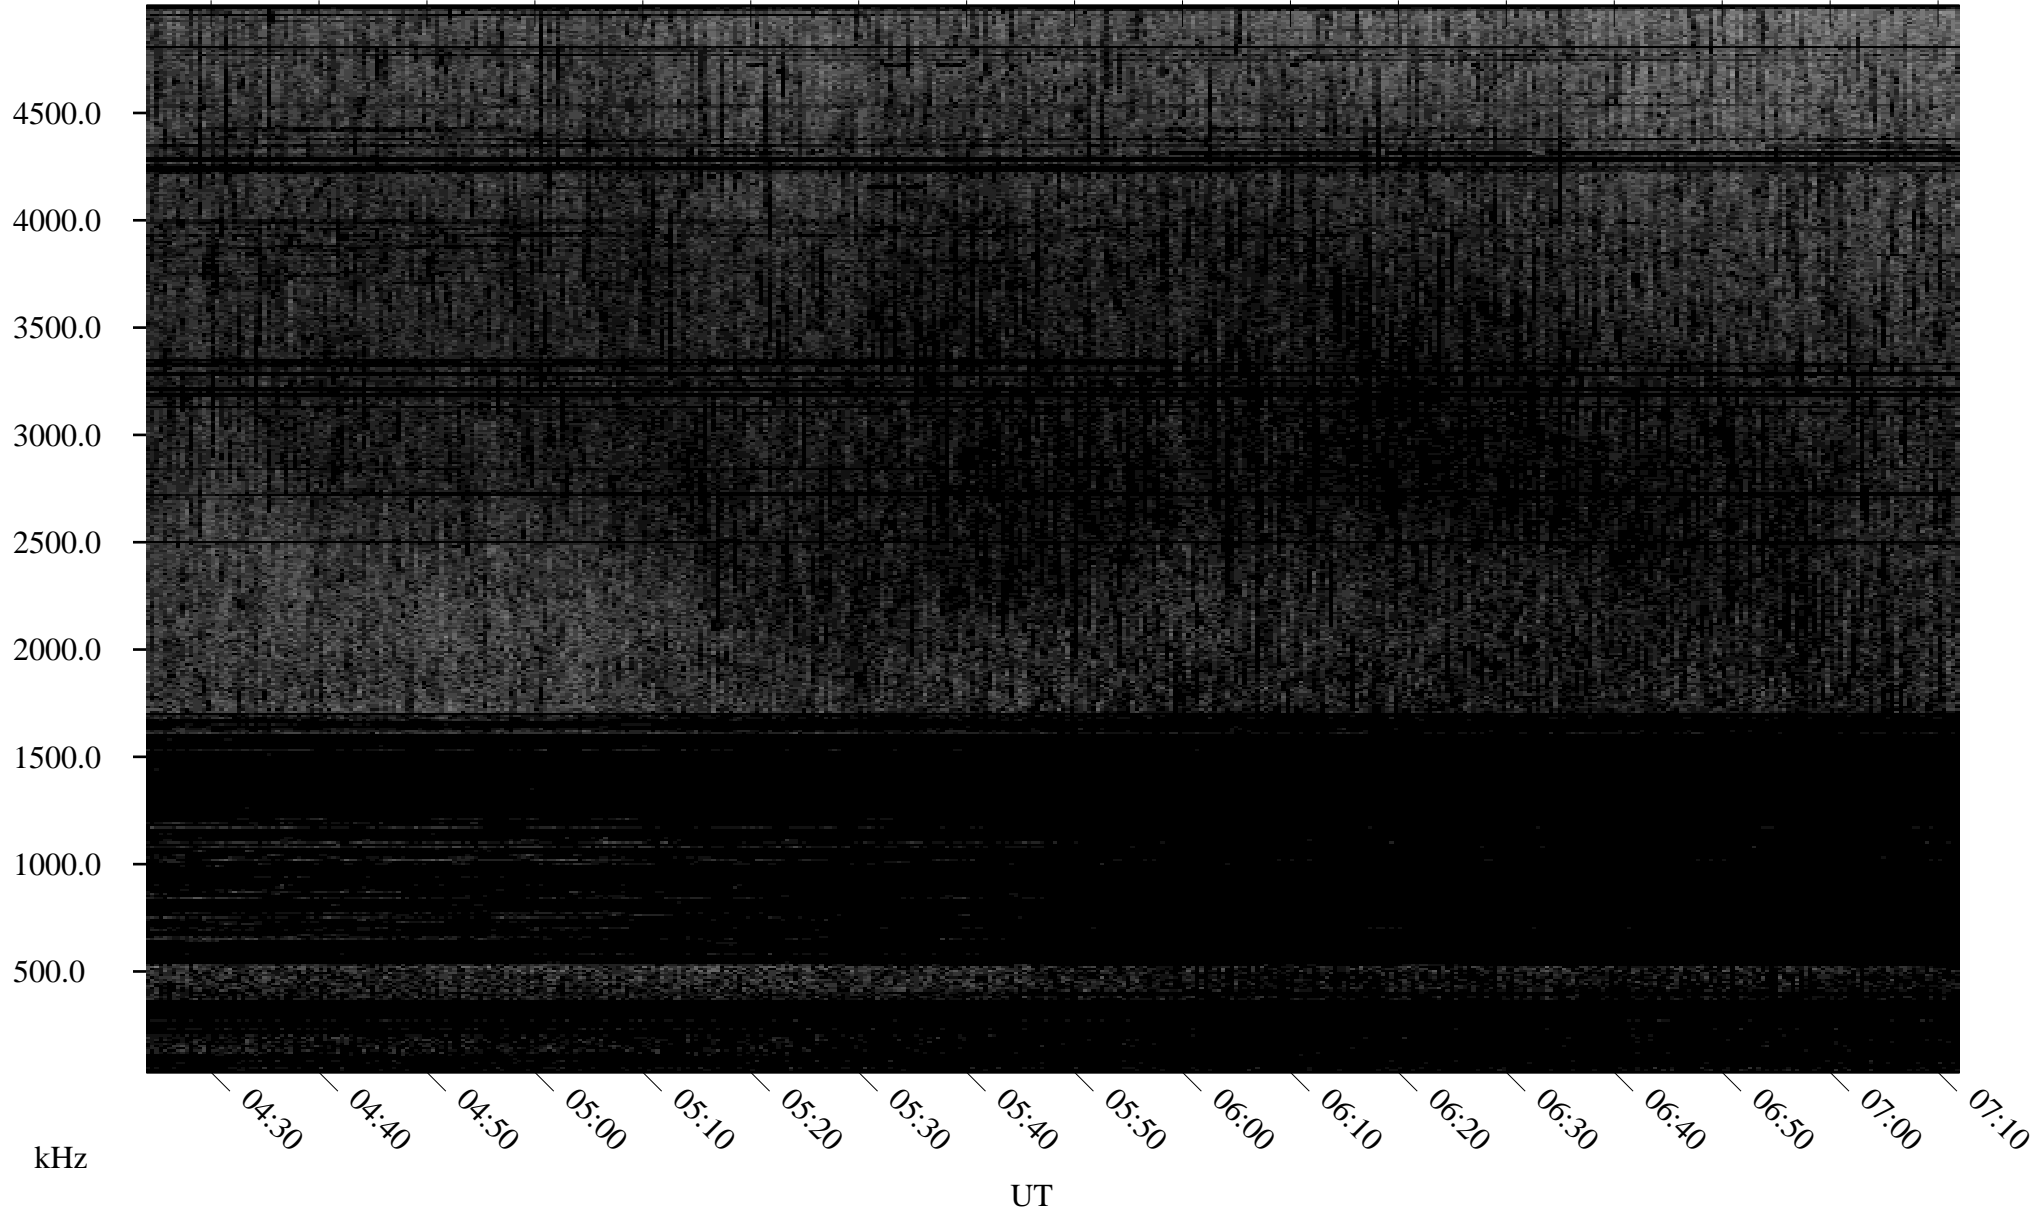

07/08/2007 Churchill, Manitoba

Linear Scale Black = 161 White = 15

CH07189L.R00m max_12

Page 1

07/08/2007 Churchill, Manitoba

Linear Scale Black = 161 White = 15

CH07189L.R00m max_12

Page 2

07/09/2007 Churchill, Manitoba

Linear Scale Black = 161 White = 15

CH07189L.R00m max_12

Page 3

07/09/2007 Churchill, Manitoba

Linear Scale Black = 161 White = 15

CH07189L.R00m max_12

Page 4

07/09/2007 Churchill, Manitoba

Linear Scale Black = 161 White = 15

CH07189L.R00m max_12

Page 5

07/09/2007 Churchill, Manitoba

Linear Scale Black = 161 White = 15

CH07189L.R00m max_12

Page 6

07/09/2007 Churchill, Manitoba

Linear Scale Black = 161 White = 15

CH07189L.R00m max_12

Page 7

07/09/2007 Churchill, Manitoba

Linear Scale Black = 161 White = 15

CH07189L.R00m max_12

Page 8