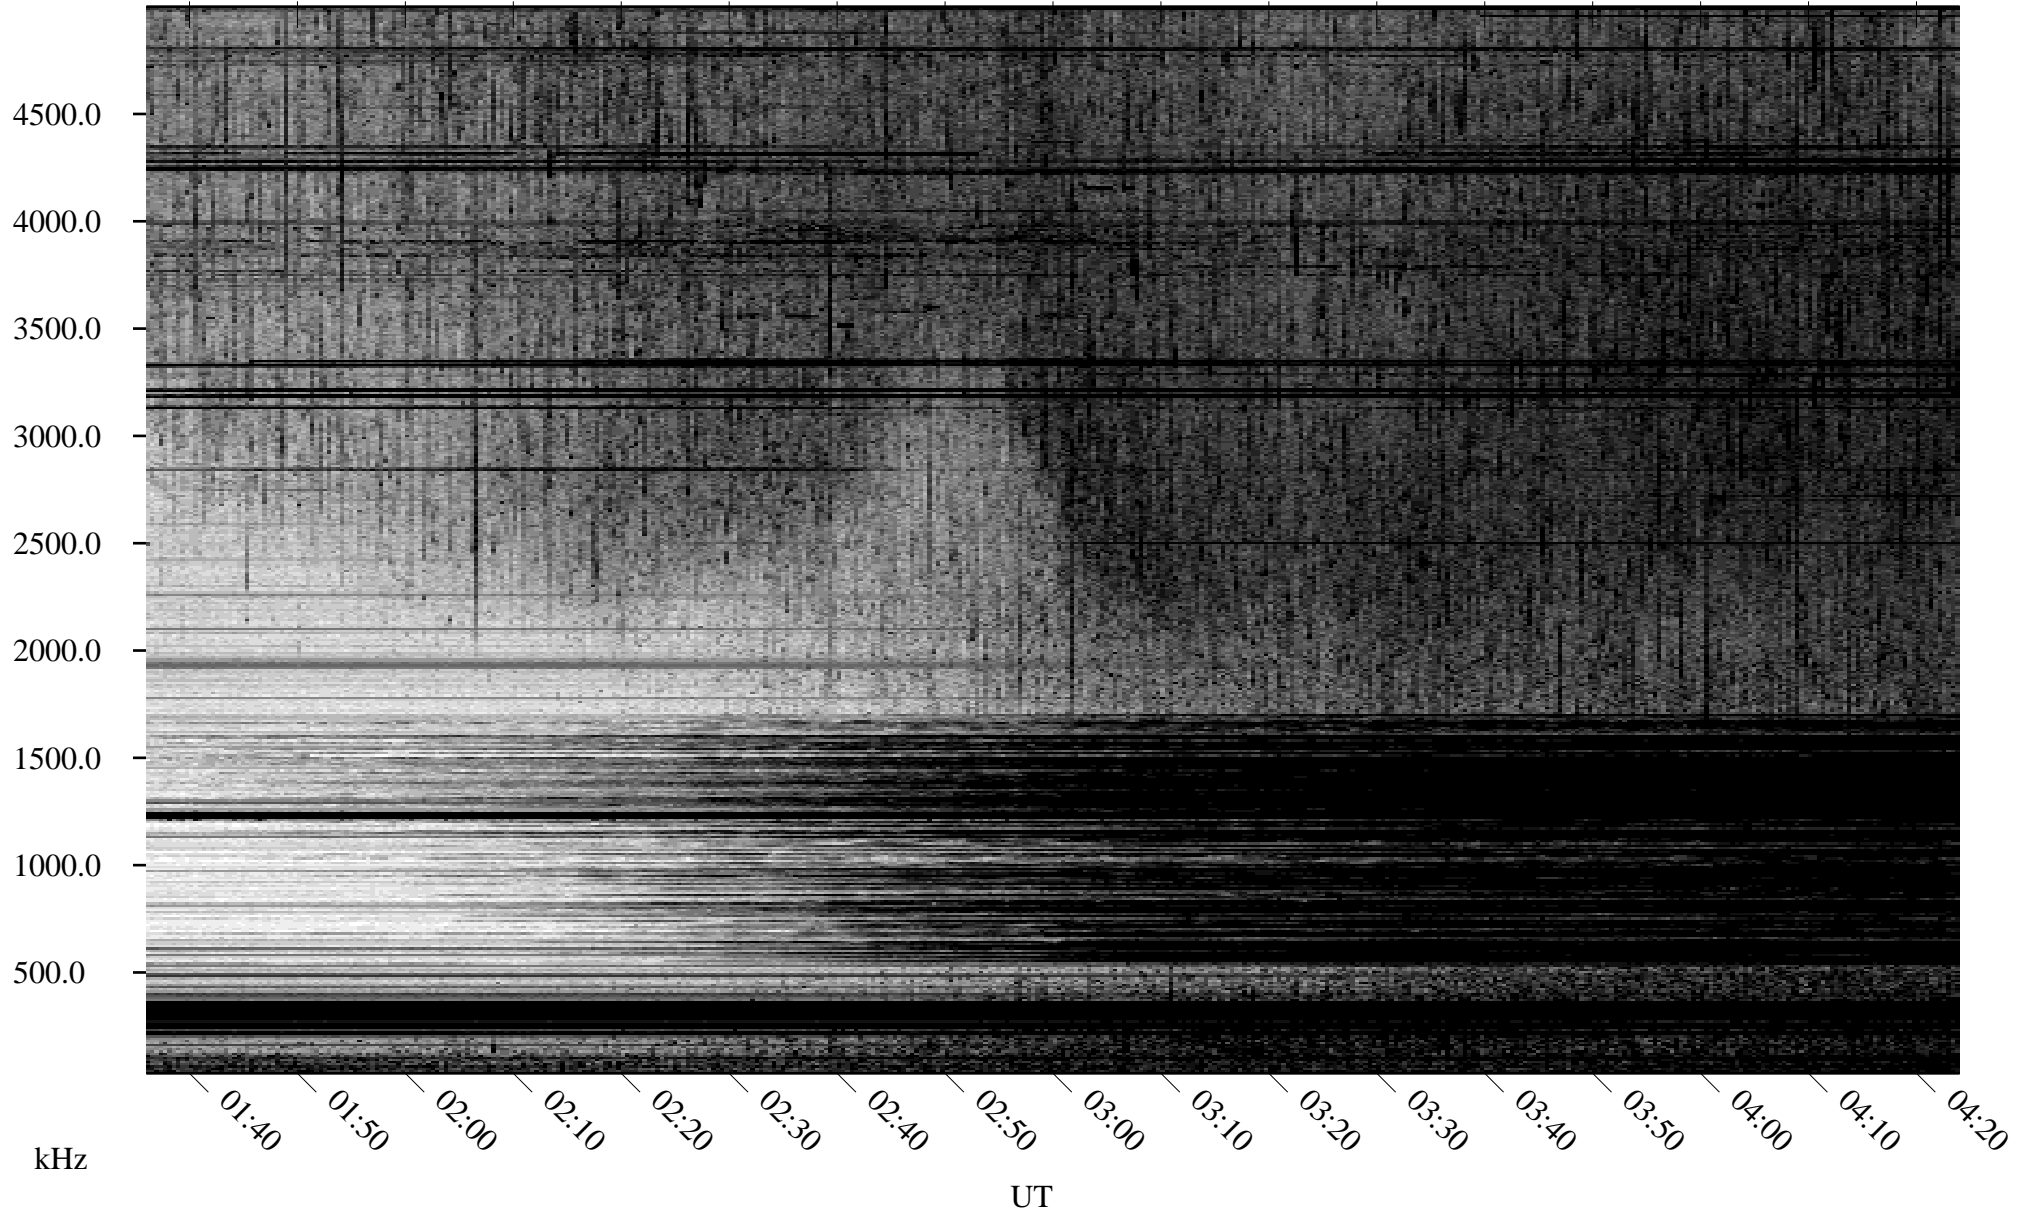

07/08/2007 Churchill, Manitoba

Linear Scale Black = 161 White = 15

CH07189L.R00m max_12

Page 1

07/08/2007 Churchill, Manitoba

Linear Scale Black = 161 White = 15

CH07189L.R00m max_12

Page 2

07/09/2007 Churchill, Manitoba

Linear Scale Black = 161 White = 15

CH07189L.R00m max_12

Page 3

07/09/2007 Churchill, Manitoba

Linear Scale Black = 161 White = 15

CH07189L.R00m max_12

Page 4

07/09/2007 Churchill, Manitoba

Linear Scale Black = 161 White = 15

CH07189L.R00m max_12

Page 5

07/09/2007 Churchill, Manitoba

Linear Scale Black = 161 White = 15

CH07189L.R00m max_12

Page 6

07/09/2007 Churchill, Manitoba

Linear Scale Black = 161 White = 15

CH07189L.R00m max_12

Page 7

07/09/2007 Churchill, Manitoba

Linear Scale Black = 161 White = 15

CH07189L.R00m max_12

Page 8