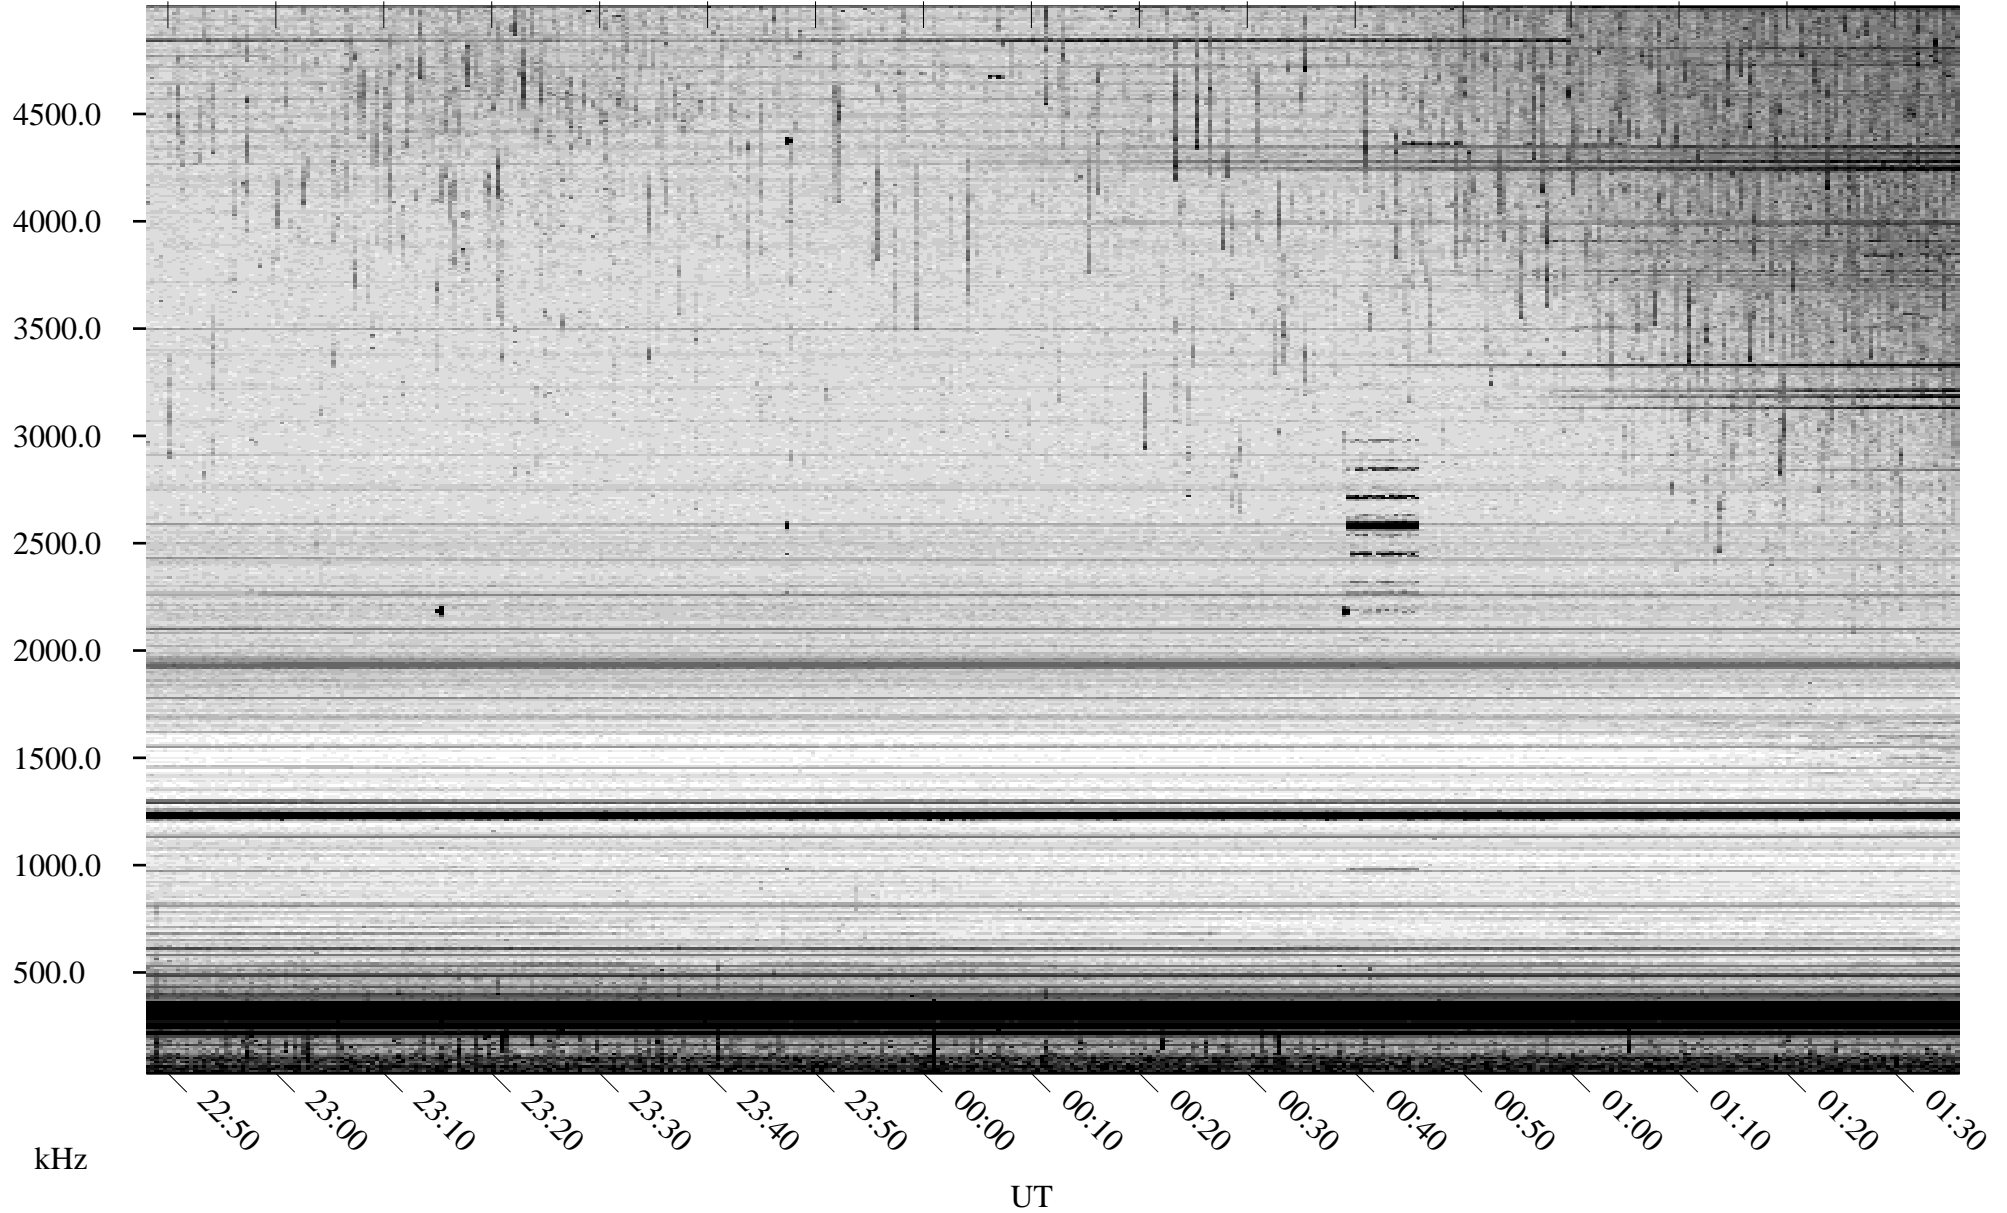

07/08/2007 Churchill, Manitoba

Linear Scale Black = 161 White = 15

CH07189L.R00m max_12

Page 1

07/08/2007 Churchill, Manitoba

Linear Scale Black = 161 White = 15

CH07189L.R00m max_12

Page 2

07/09/2007 Churchill, Manitoba

Linear Scale Black = 161 White = 15

CH07189L.R00m max_12

Page 3

07/09/2007 Churchill, Manitoba

Linear Scale Black = 161 White = 15

CH07189L.R00m max_12

Page 4

07/09/2007 Churchill, Manitoba

Linear Scale Black = 161 White = 15

CH07189L.R00m max_12

Page 5

07/09/2007 Churchill, Manitoba

Linear Scale Black = 161 White = 15

CH07189L.R00m max_12

Page 6

07/09/2007 Churchill, Manitoba

Linear Scale Black = 161 White = 15

CH07189L.R00m max_12

Page 7

07/09/2007 Churchill, Manitoba

Linear Scale Black = 161 White = 15

CH07189L.R00m max_12

Page 8