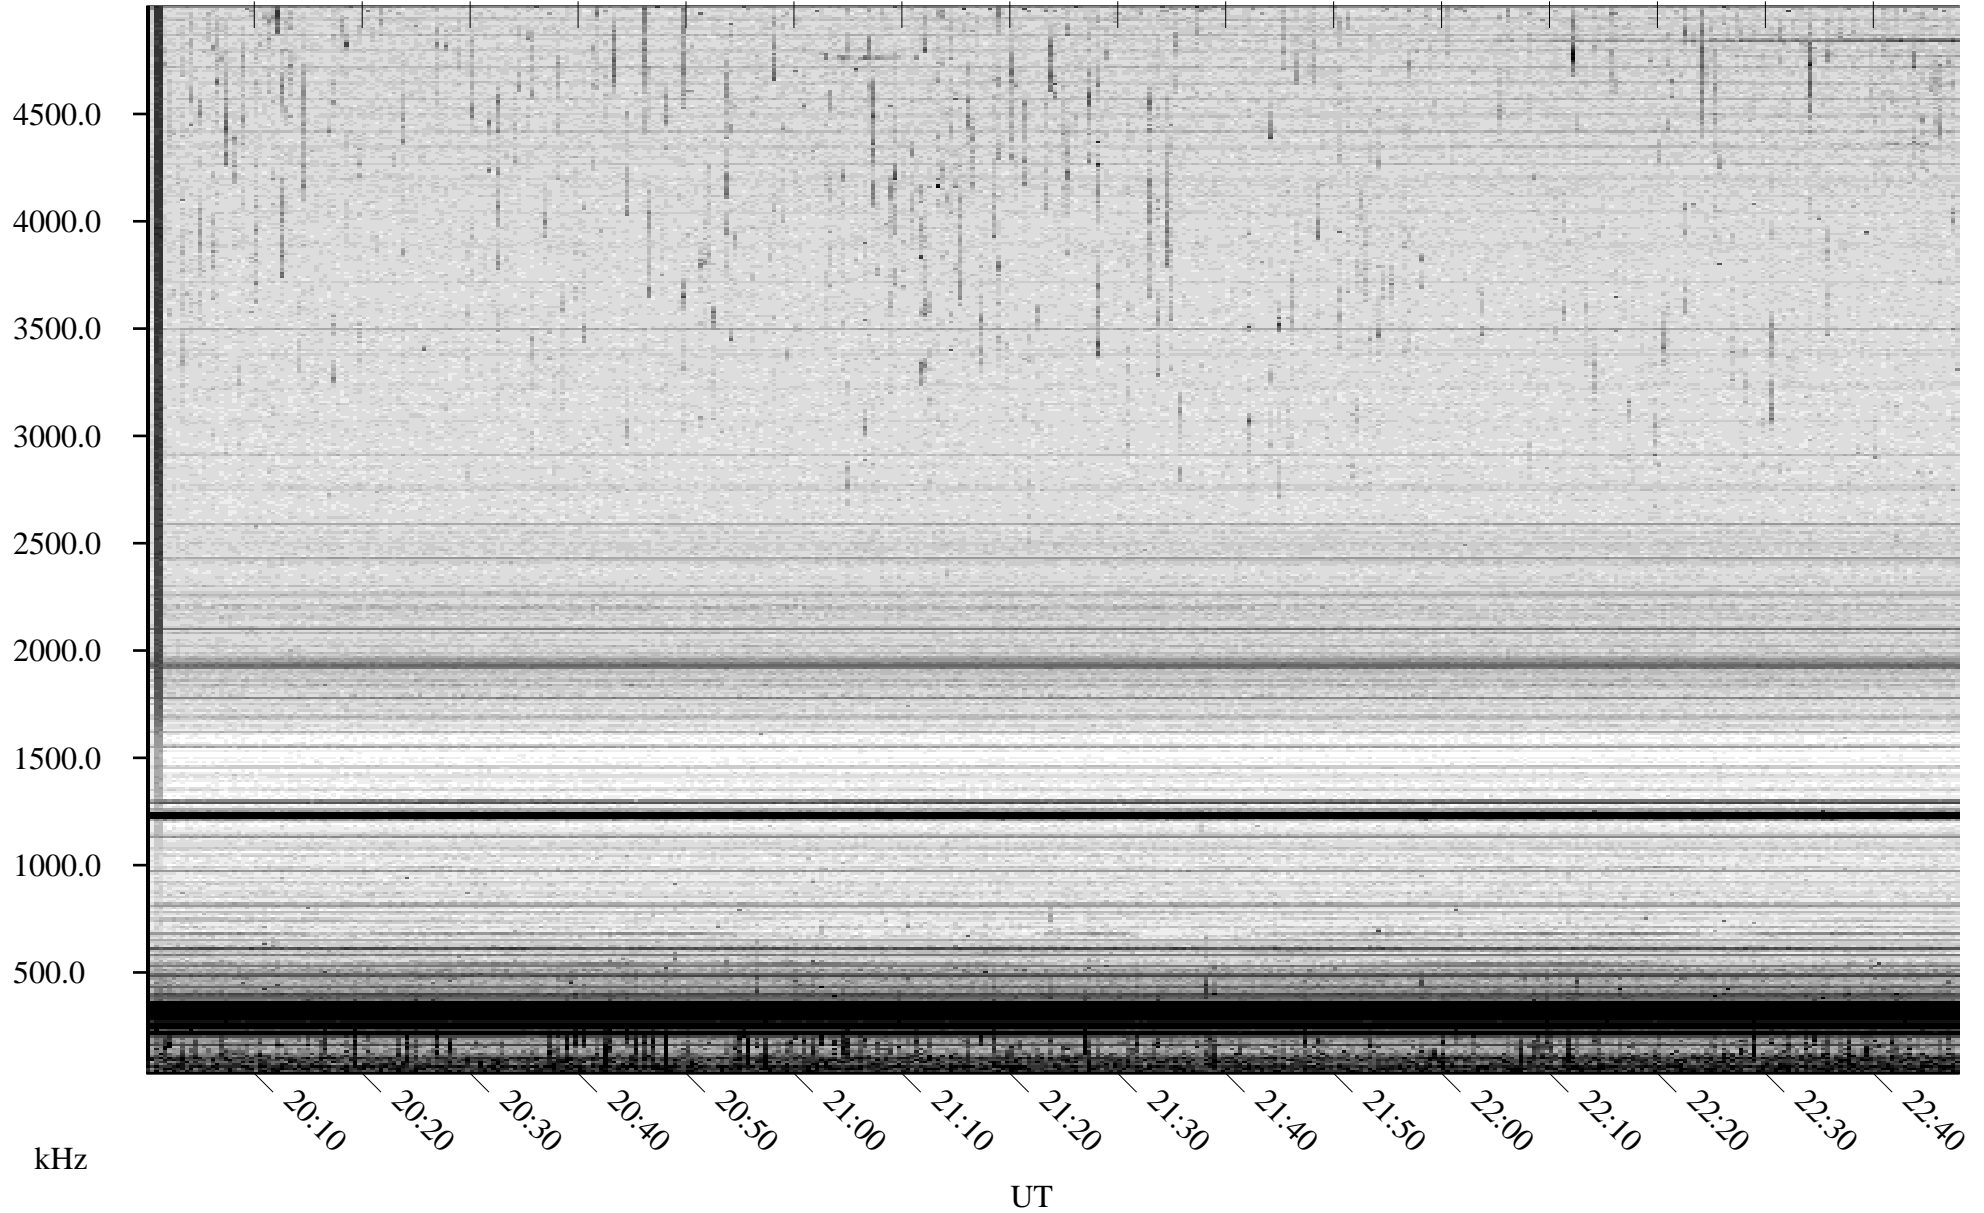

07/08/2007 Churchill, Manitoba

Linear Scale Black = 161 White = 15

CH07189L.R00m max_12

Page 1

07/08/2007 Churchill, Manitoba

Linear Scale Black = 161 White = 15

CH07189L.R00m max_12

Page 2

07/09/2007 Churchill, Manitoba

Linear Scale Black = 161 White = 15

CH07189L.R00m max_12

Page 3

07/09/2007 Churchill, Manitoba

Linear Scale Black = 161 White = 15

CH07189L.R00m max_12

Page 4

07/09/2007 Churchill, Manitoba

Linear Scale Black = 161 White = 15

CH07189L.R00m max_12

Page 5

07/09/2007 Churchill, Manitoba

Linear Scale Black = 161 White = 15

CH07189L.R00m max_12

Page 6

07/09/2007 Churchill, Manitoba

Linear Scale Black = 161 White = 15

CH07189L.R00m max_12

Page 7

07/09/2007 Churchill, Manitoba

Linear Scale Black = 161 White = 15

CH07189L.R00m max_12

Page 8