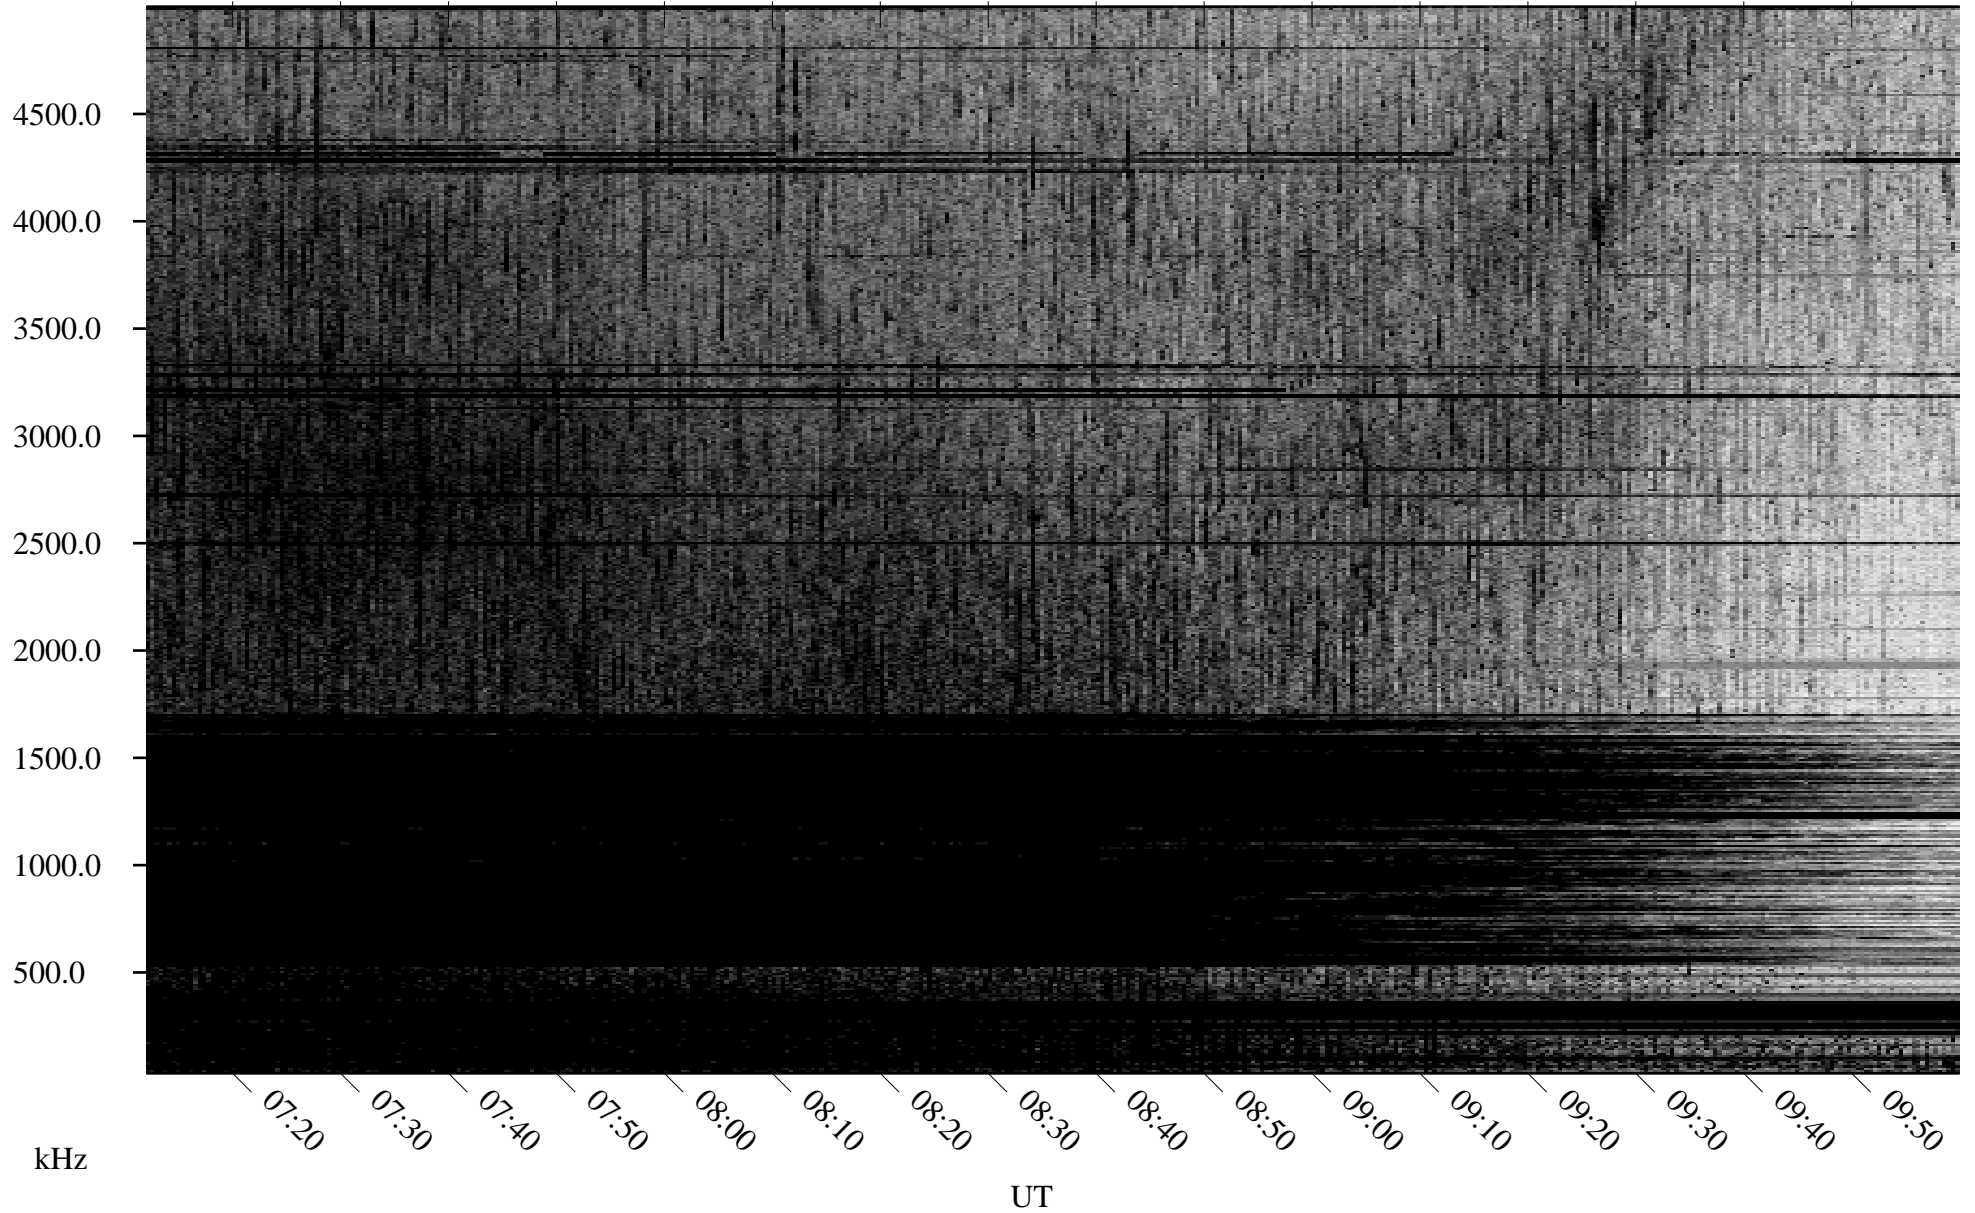

07/08/2007 Churchill, Manitoba

Linear Scale Black = 161 White = 15

CH07189L.R00m max_12

Page 1

07/08/2007 Churchill, Manitoba

Linear Scale Black = 161 White = 15

CH07189L.R00m max_12

Page 2

07/09/2007 Churchill, Manitoba

Linear Scale Black = 161 White = 15

CH07189L.R00m max_12

Page 3

07/09/2007 Churchill, Manitoba

Linear Scale Black = 161 White = 15

CH07189L.R00m max_12

Page 4

07/09/2007 Churchill, Manitoba

Linear Scale Black = 161 White = 15

CH07189L.R00m max_12

Page 5

07/09/2007 Churchill, Manitoba

Linear Scale Black = 161 White = 15

CH07189L.R00m max_12

Page 6

07/09/2007 Churchill, Manitoba

Linear Scale Black = 161 White = 15

CH07189L.R00m max_12

Page 7

07/09/2007 Churchill, Manitoba

Linear Scale Black = 161 White = 15

CH07189L.R00m max_12

Page 8