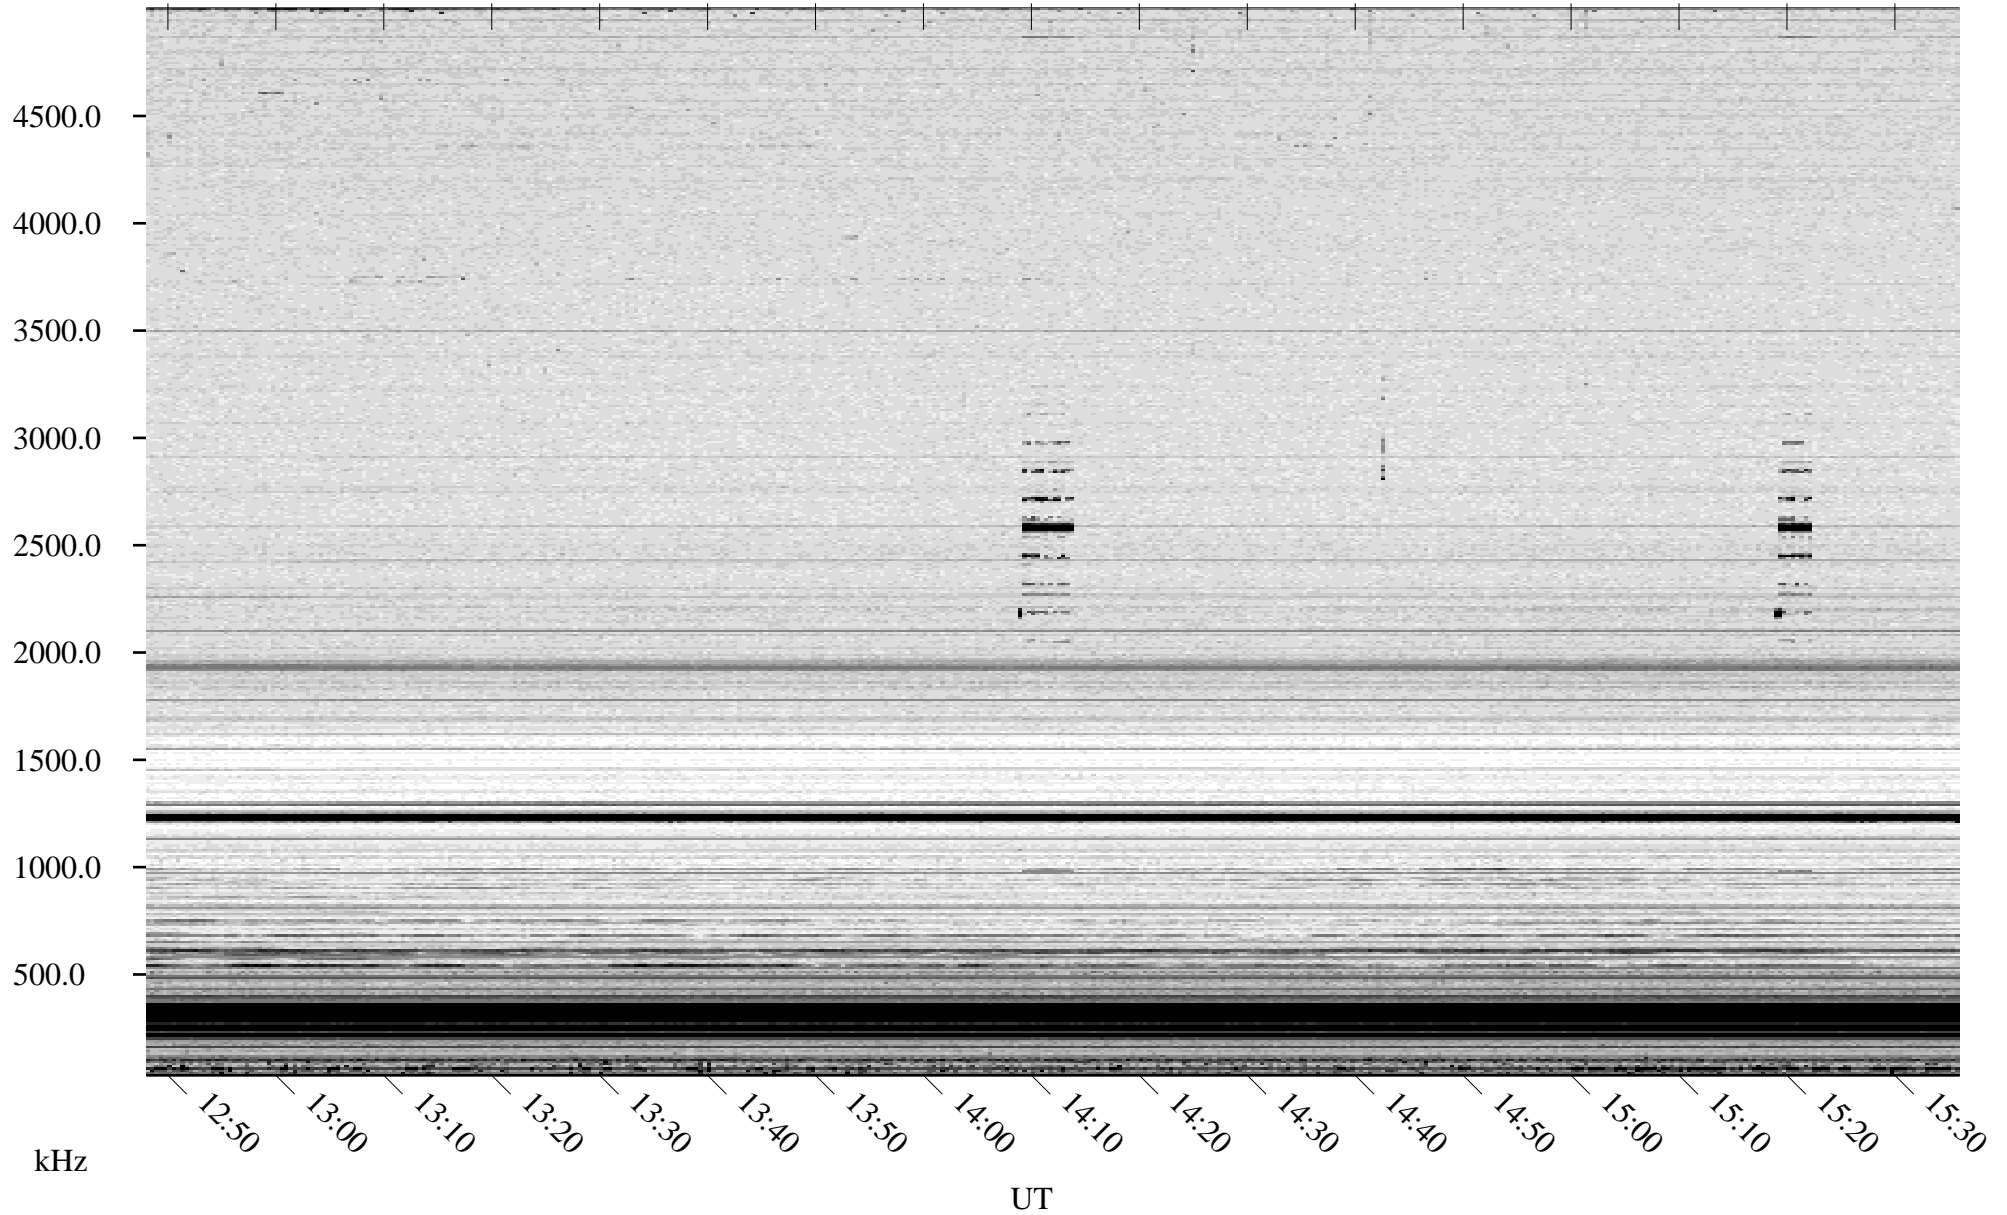

07/08/2007 Churchill, Manitoba

Linear Scale Black = 161 White = 15

CH07189L.R00m max_12

Page 1

07/08/2007 Churchill, Manitoba

Linear Scale Black = 161 White = 15

CH07189L.R00m max_12

Page 2

07/09/2007 Churchill, Manitoba

Linear Scale Black = 161 White = 15

CH07189L.R00m max_12

Page 3

07/09/2007 Churchill, Manitoba

Linear Scale Black = 161 White = 15

CH07189L.R00m max_12

Page 4

07/09/2007 Churchill, Manitoba

Linear Scale Black = 161 White = 15

CH07189L.R00m max_12

Page 5

07/09/2007 Churchill, Manitoba

Linear Scale Black = 161 White = 15

CH07189L.R00m max_12

Page 6

07/09/2007 Churchill, Manitoba

Linear Scale Black = 161 White = 15

CH07189L.R00m max_12

Page 7

07/09/2007 Churchill, Manitoba

Linear Scale Black = 161 White = 15

CH07189L.R00m max_12

Page 8