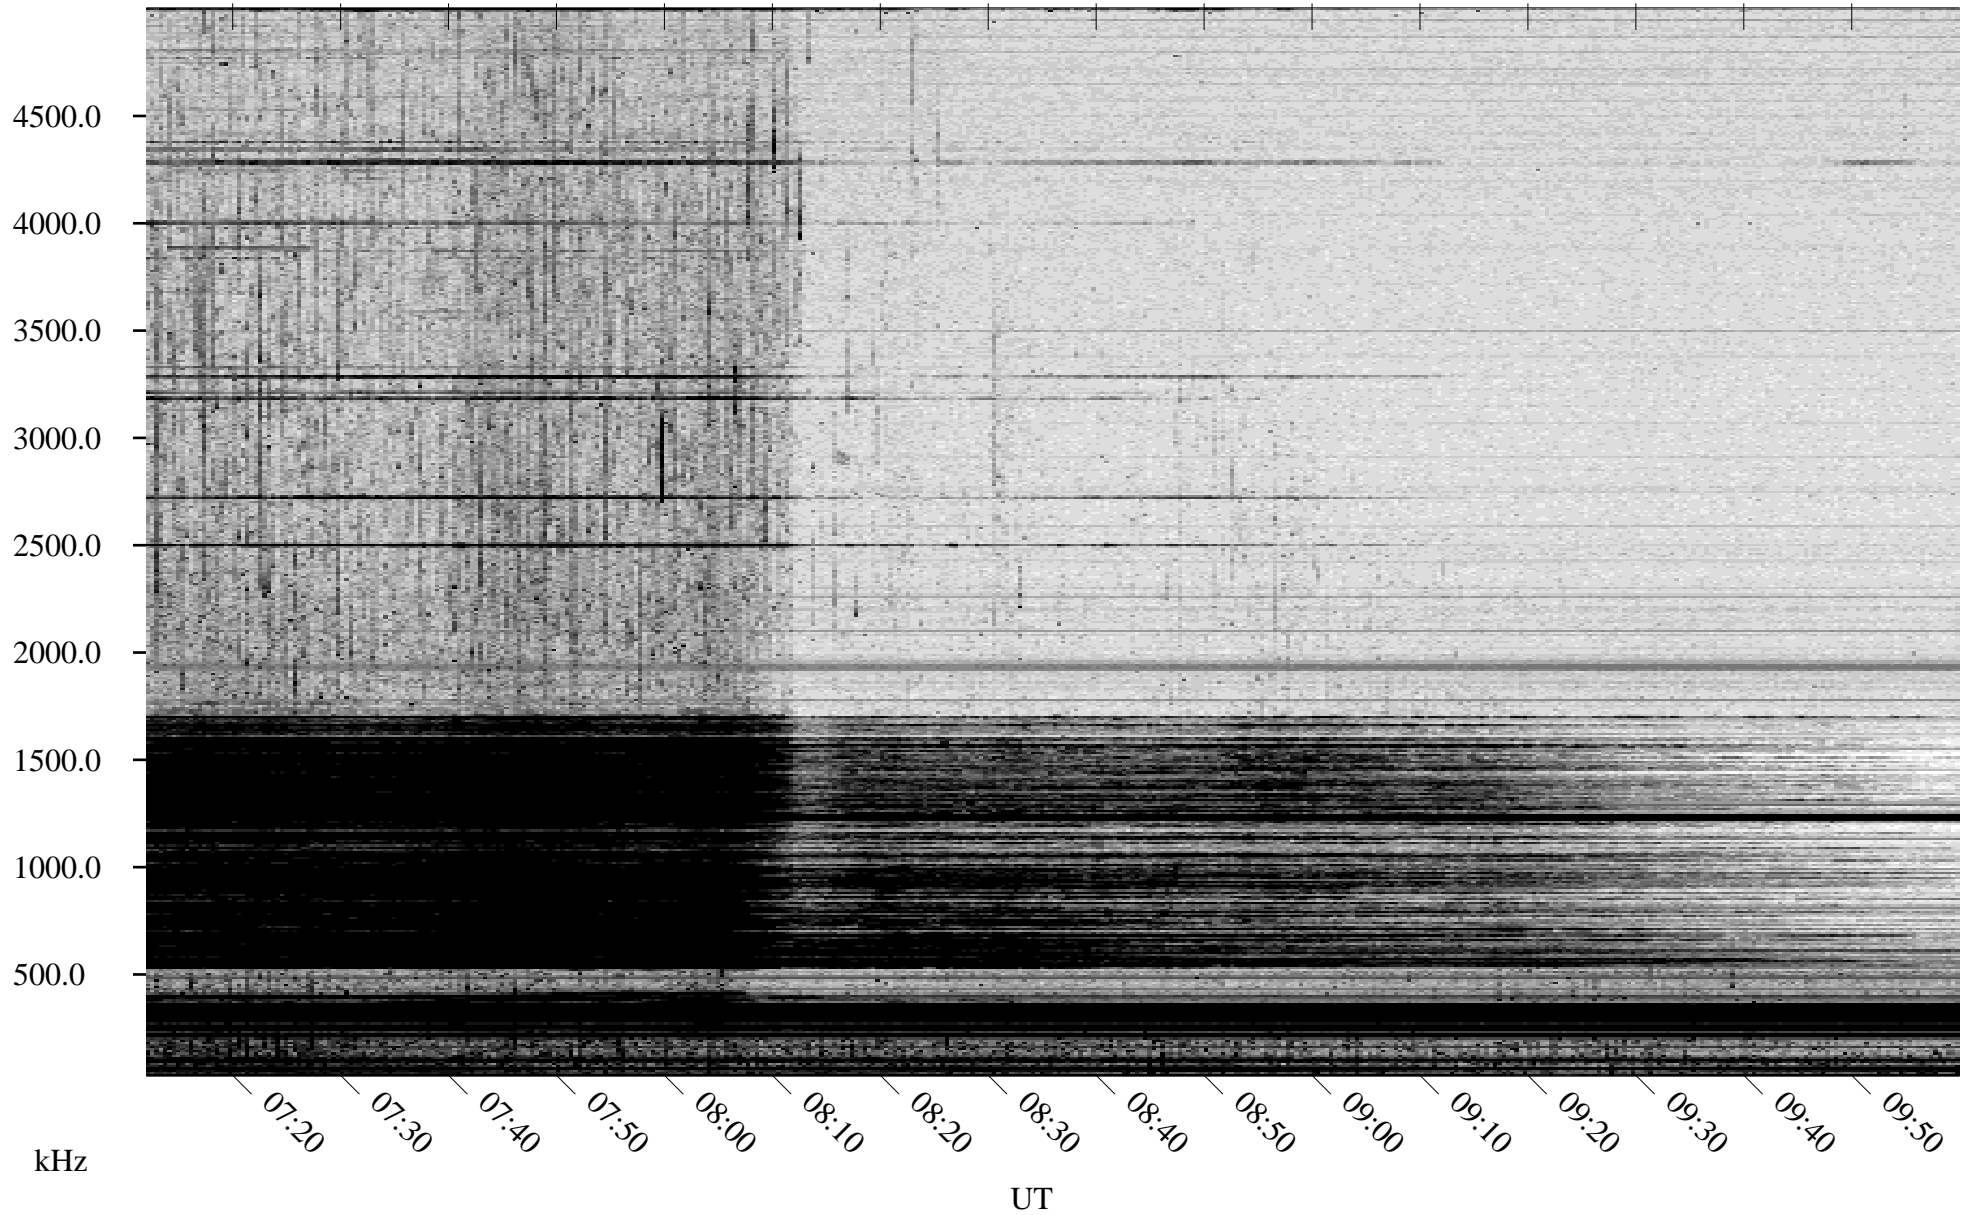

# 07/10/2007 Churchill, Manitoba

Linear Scale    Black = 161    White = 15

CH07191L.R00m max\_12

Page 1

# 07/10/2007 Churchill, Manitoba

Linear Scale    Black = 161    White = 15

CH07191L.R00m max\_12

Page 2

# 07/11/2007 Churchill, Manitoba

Linear Scale    Black = 161    White = 15

CH07191L.R00m max\_12

Page 4

# 07/11/2007 Churchill, Manitoba

Linear Scale    Black = 161    White = 15

CH07191L.R00m max\_12

Page 5