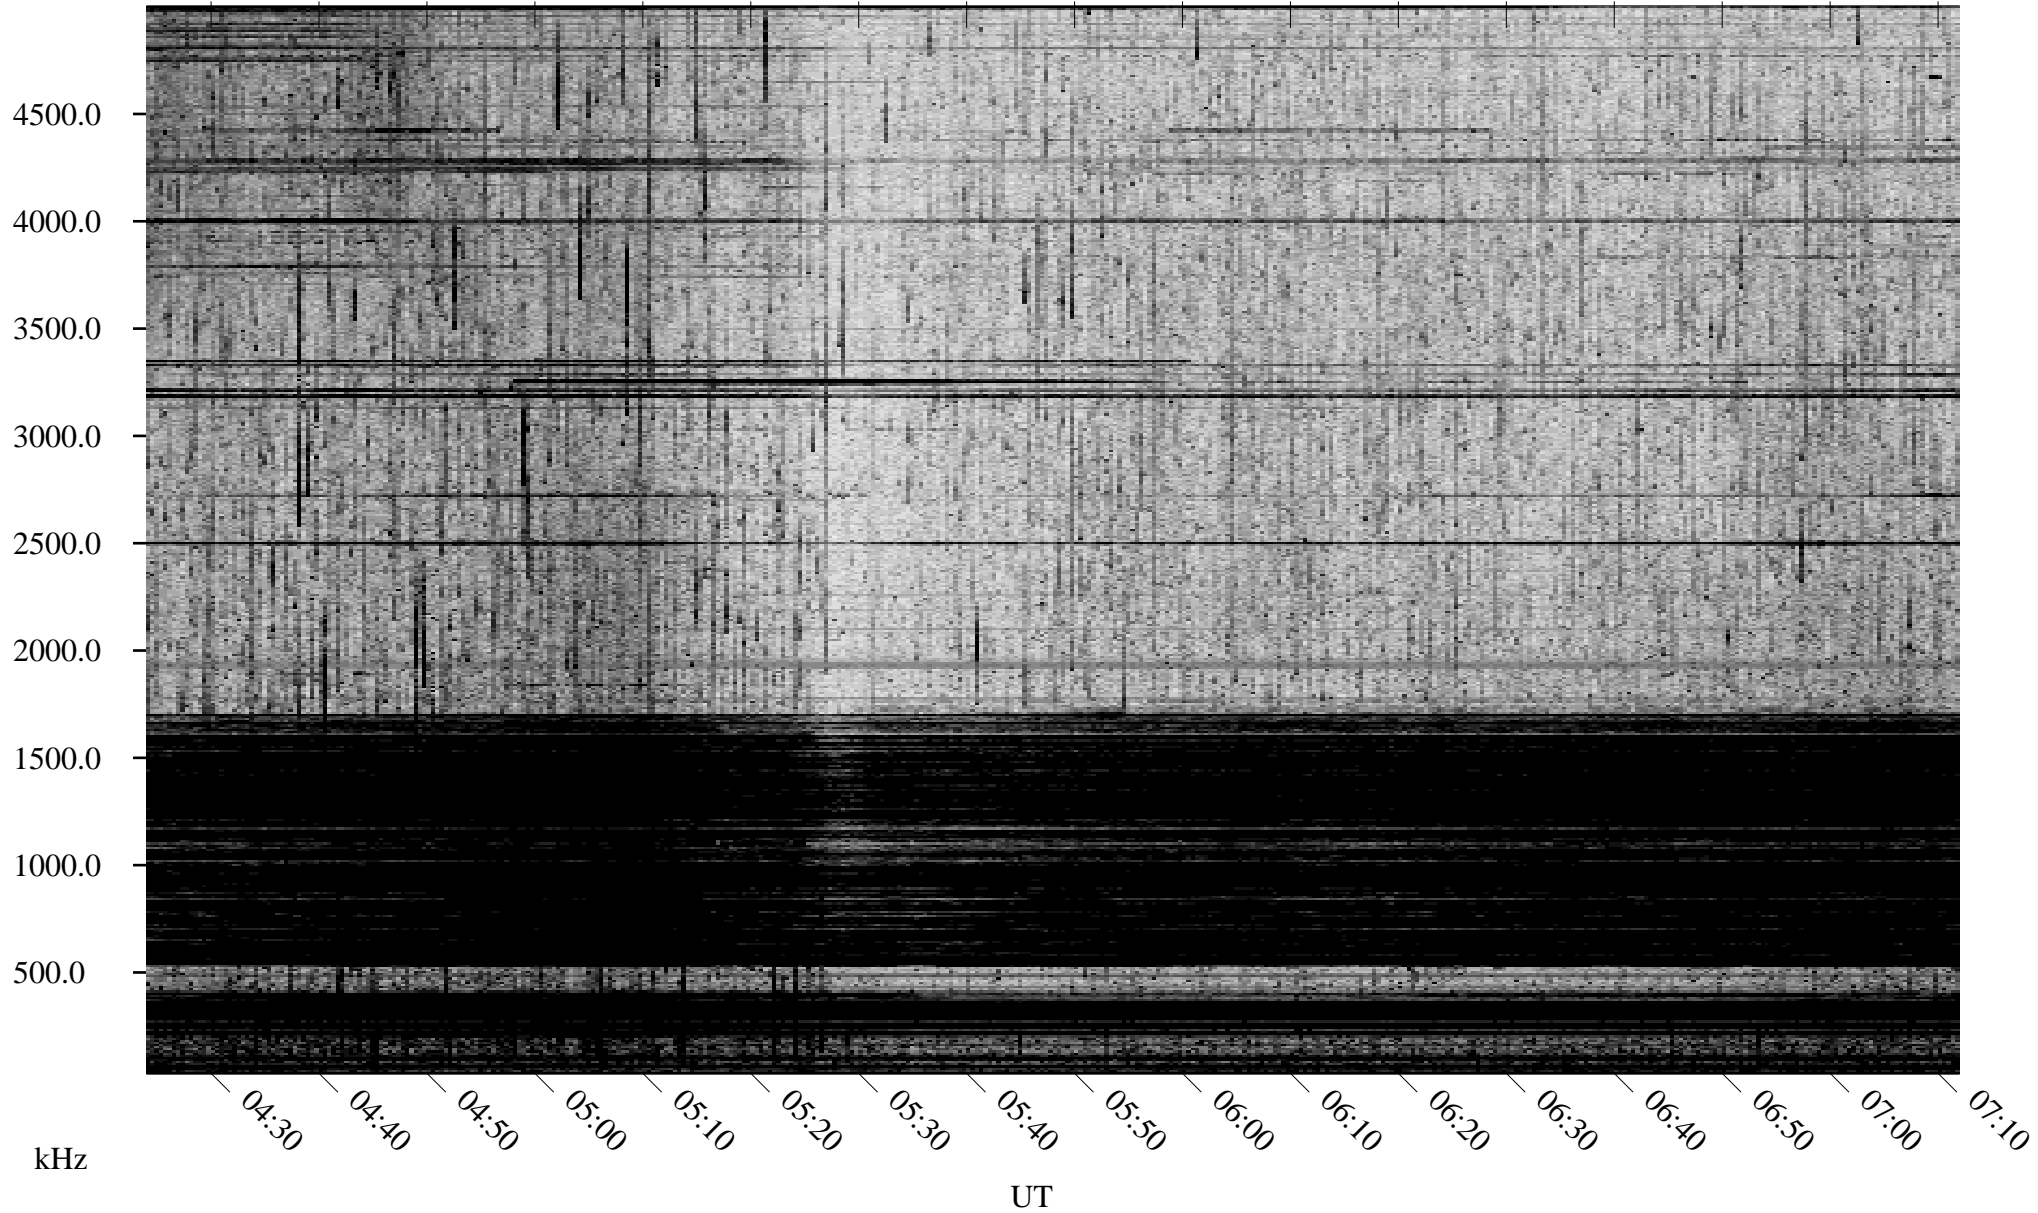

# 07/10/2007 Churchill, Manitoba

Linear Scale    Black = 161    White = 15

CH07191L.R00m max\_12

Page 1

# 07/10/2007 Churchill, Manitoba

Linear Scale    Black = 161    White = 15

CH07191L.R00m max\_12

Page 2

# 07/11/2007 Churchill, Manitoba

Linear Scale    Black = 161    White = 15

CH07191L.R00m max\_12

Page 3

# 07/11/2007 Churchill, Manitoba

Linear Scale    Black = 161    White = 15

CH07191L.R00m max\_12

Page 4