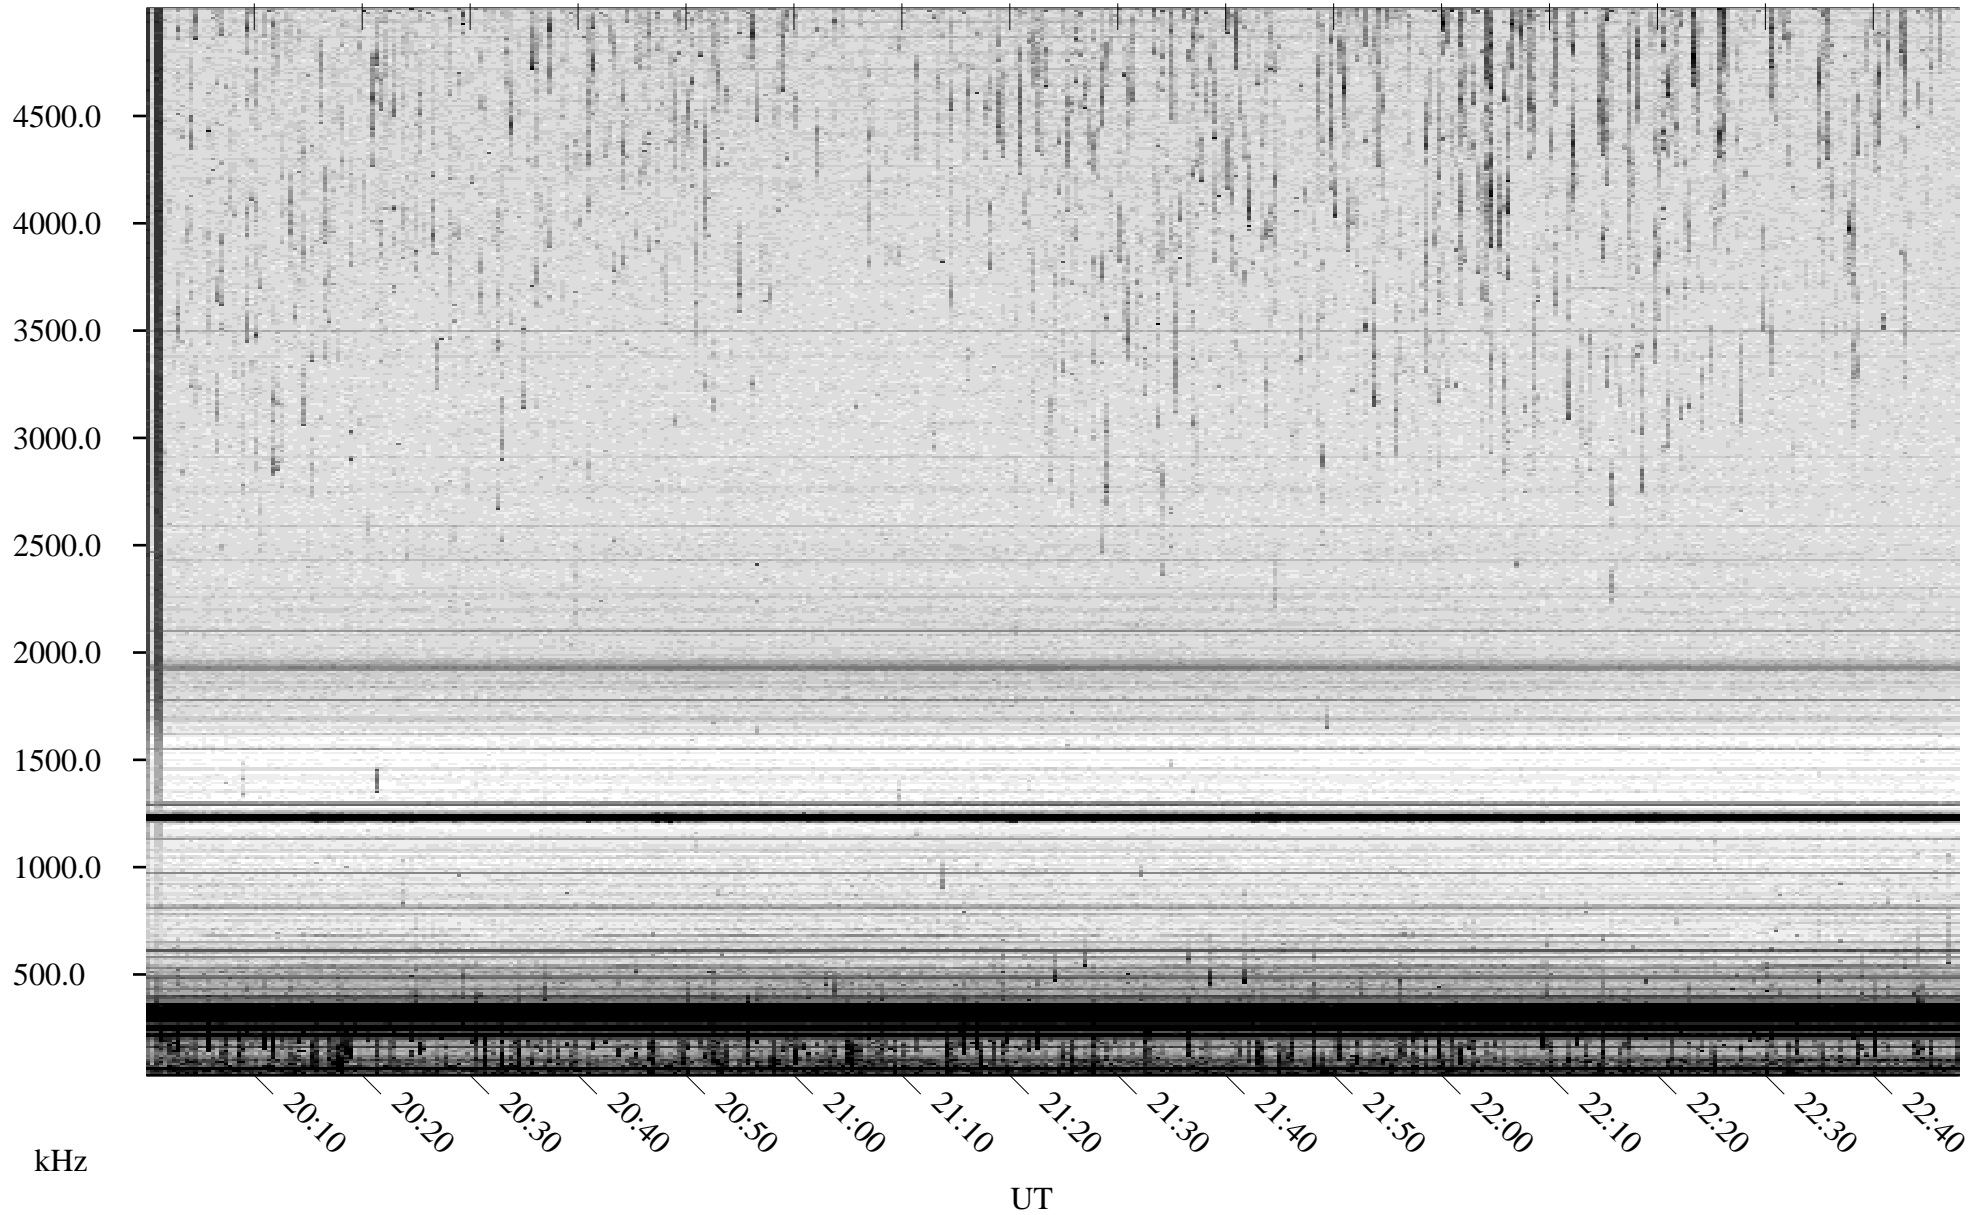

# 07/10/2007 Churchill, Manitoba

Linear Scale    Black = 161    White = 15

CH07191L.R00m max\_12

Page 1

# 07/10/2007 Churchill, Manitoba

Linear Scale    Black = 161    White = 15

CH07191L.R00m max\_12

Page 2

# 07/11/2007 Churchill, Manitoba

Linear Scale    Black = 161    White = 15

CH07191L.R00m max\_12

Page 3

# 07/11/2007 Churchill, Manitoba

Linear Scale    Black = 161    White = 15

CH07191L.R00m max\_12

Page 4