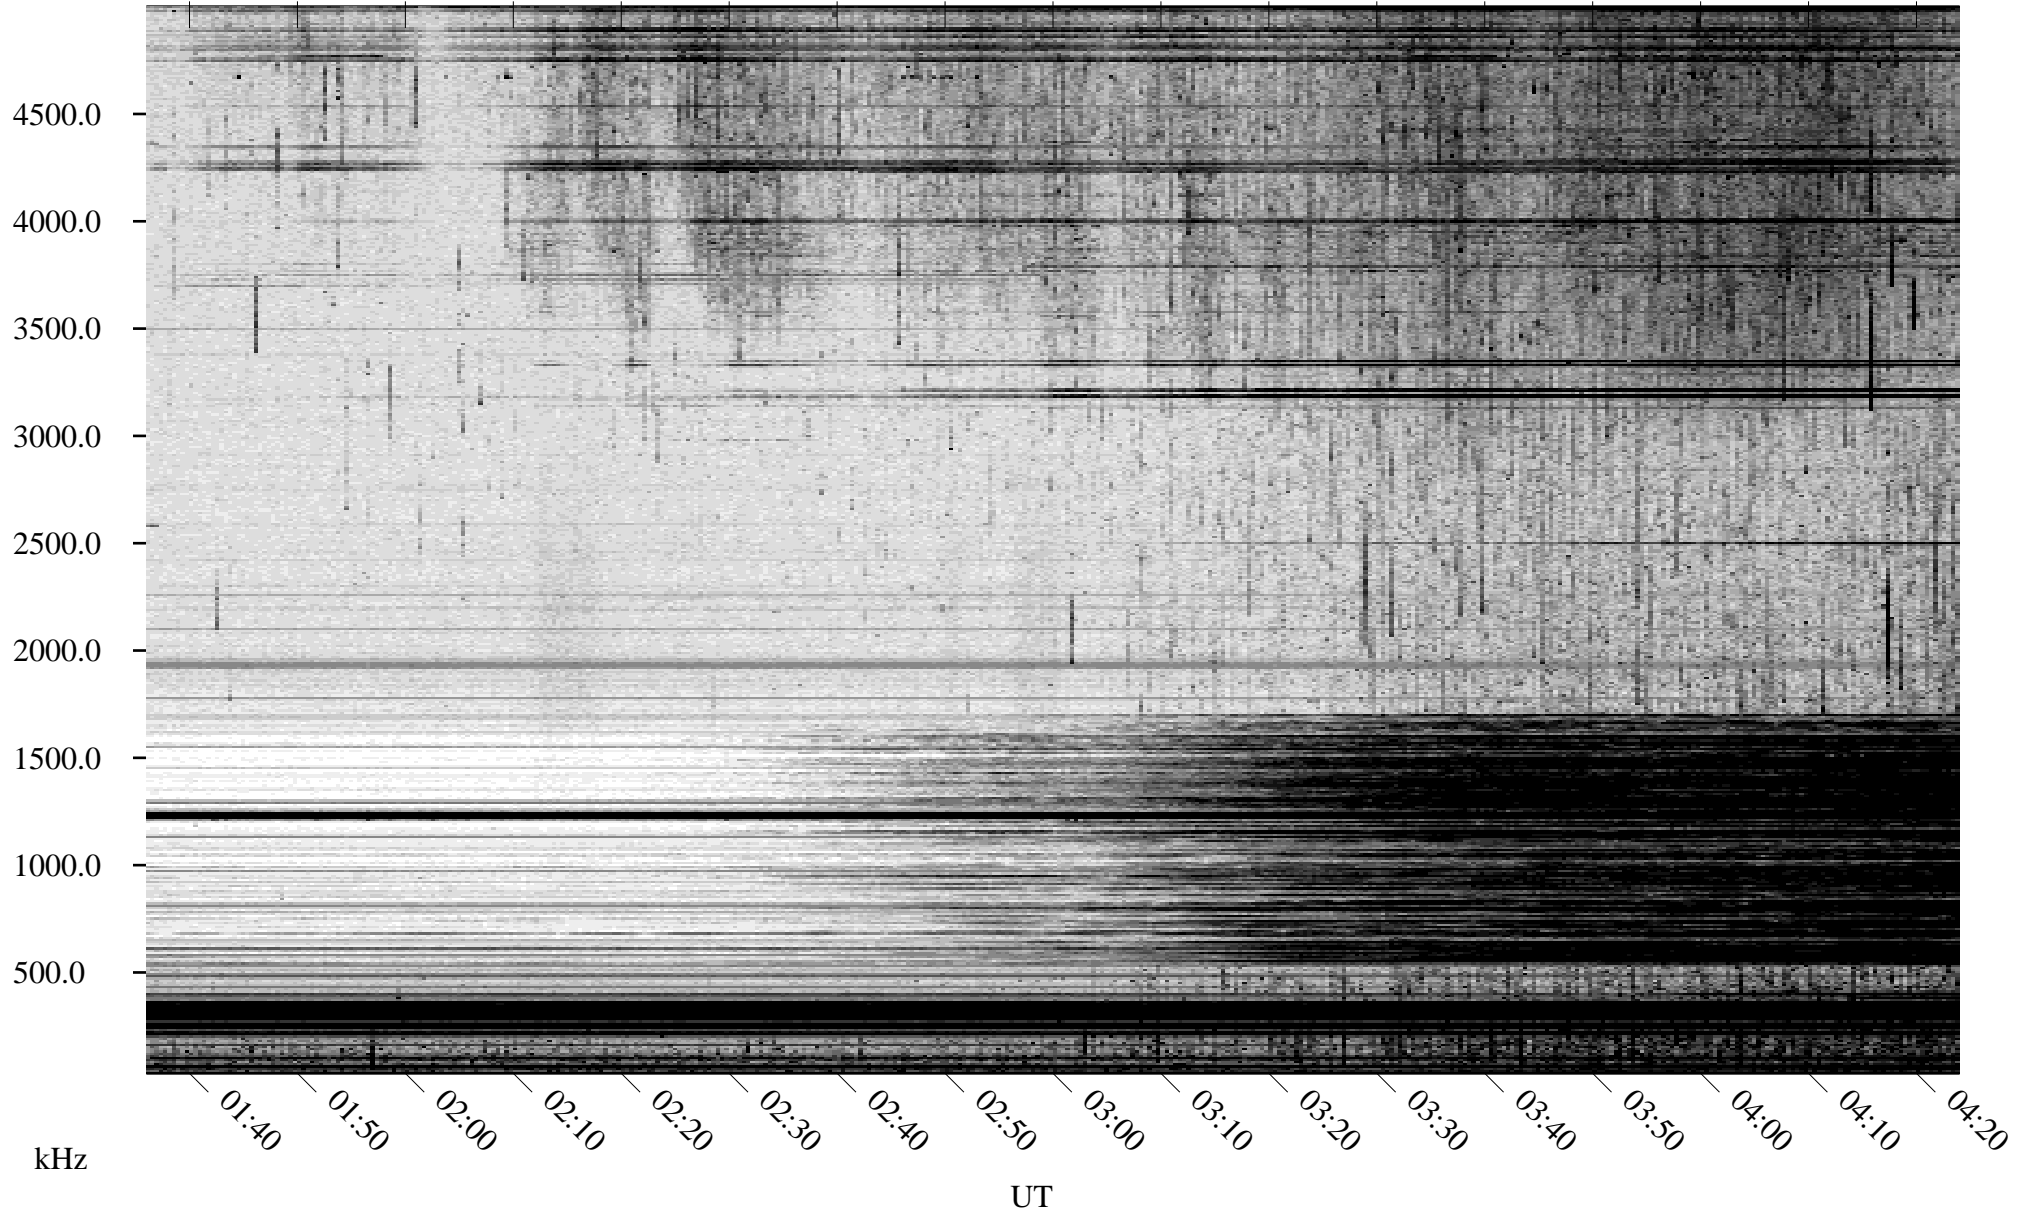

# 07/10/2007 Churchill, Manitoba

Linear Scale    Black = 161    White = 15

CH07191L.R00m max\_12

Page 1

# 07/10/2007 Churchill, Manitoba

Linear Scale    Black = 161    White = 15

CH07191L.R00m max\_12

Page 2

# 07/11/2007 Churchill, Manitoba

Linear Scale    Black = 161    White = 15

CH07191L.R00m max\_12

Page 3

# 07/11/2007 Churchill, Manitoba

Linear Scale    Black = 161    White = 15

CH07191L.R00m max\_12

Page 4