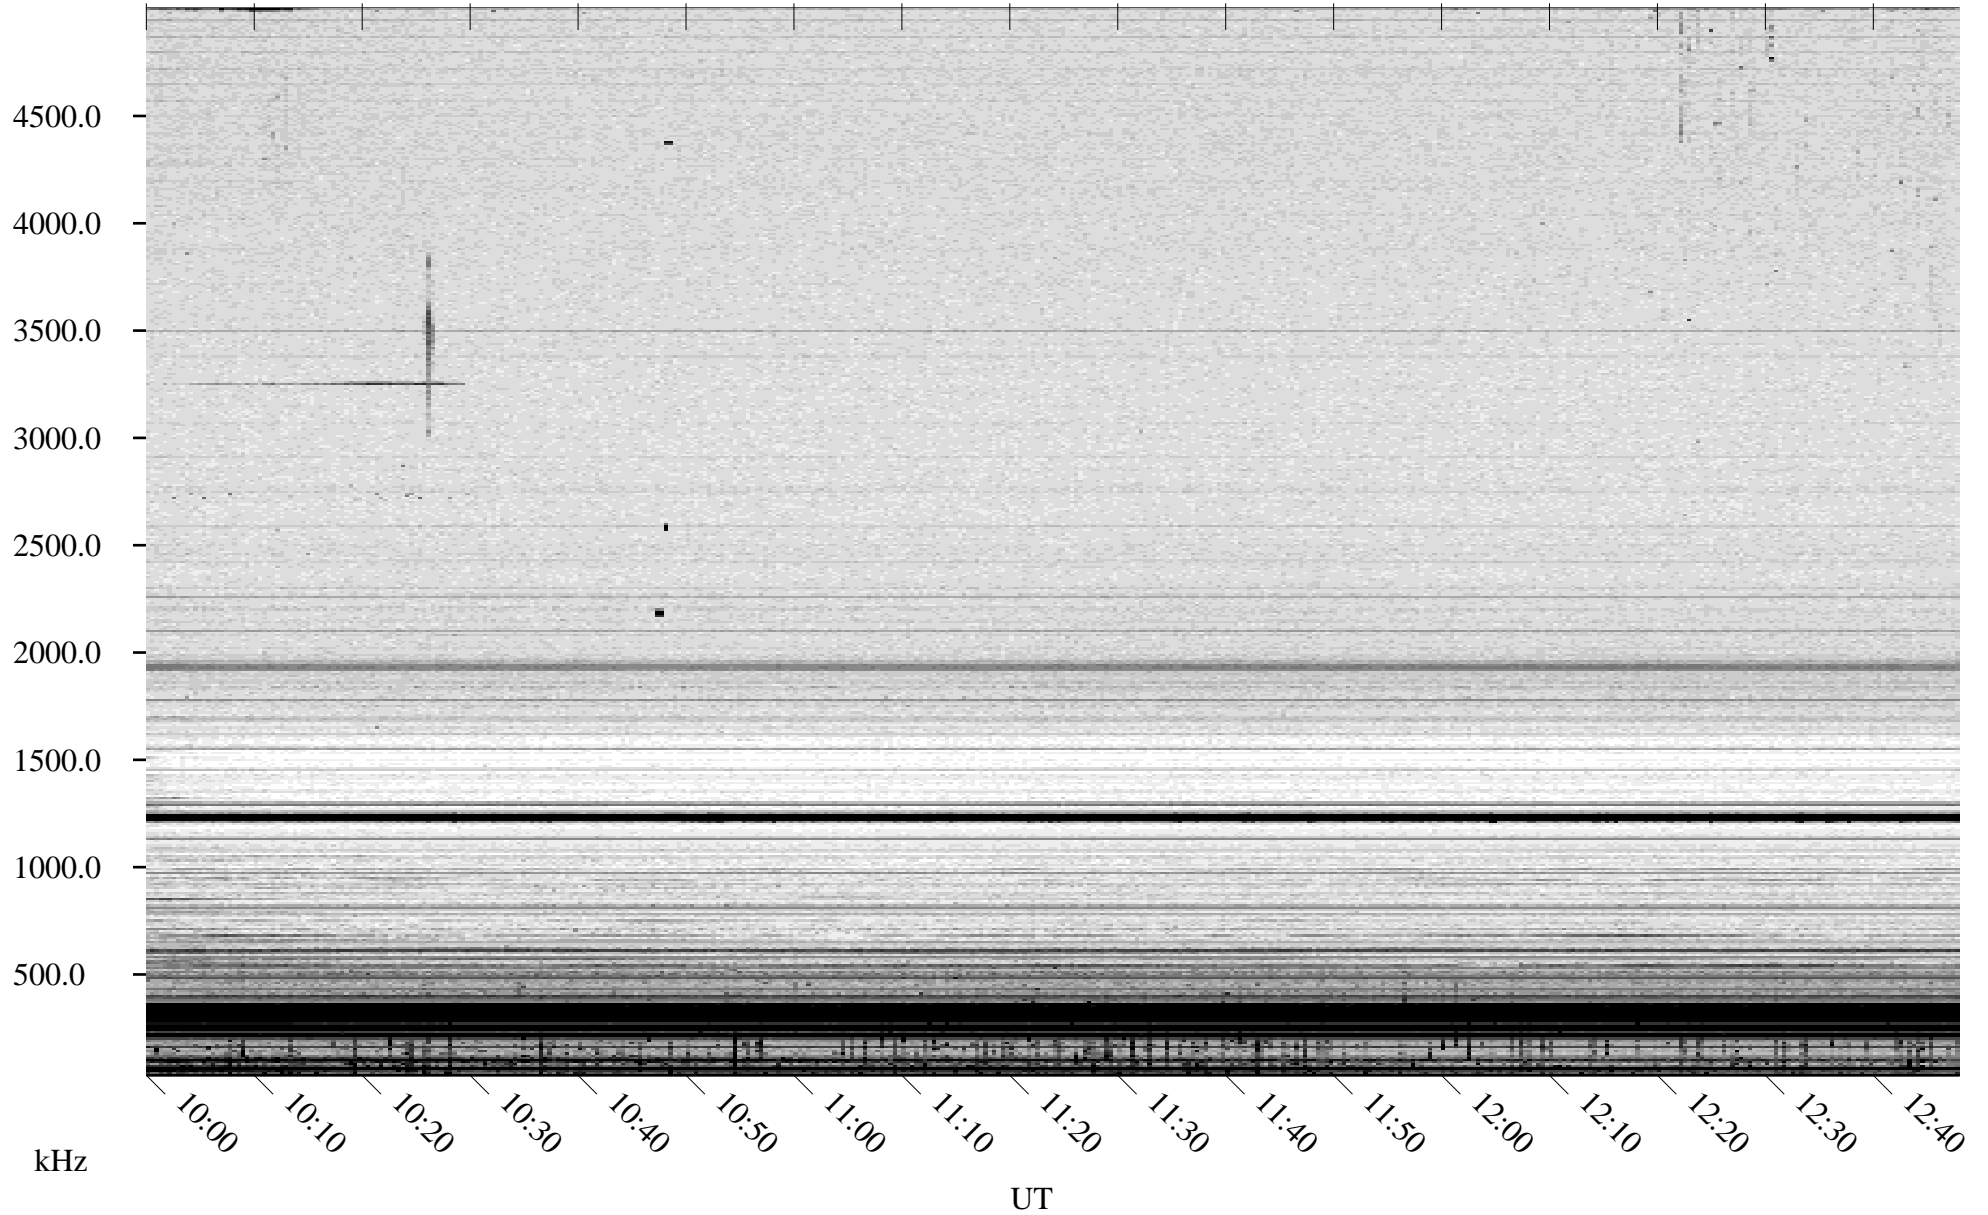

# 07/11/2007 Churchill, Manitoba

Linear Scale    Black = 161    White = 15

CH07191L.R00m max\_12

Page 4

# 07/11/2007 Churchill, Manitoba

Linear Scale    Black = 161    White = 15

CH07191L.R00m max\_12

Page 5

# 07/11/2007 Churchill, Manitoba

Linear Scale    Black = 161    White = 15

CH07191L.R00m max\_12

Page 6

# 07/11/2007 Churchill, Manitoba

Linear Scale    Black = 161    White = 15

CH07191L.R00m max\_12

Page 7