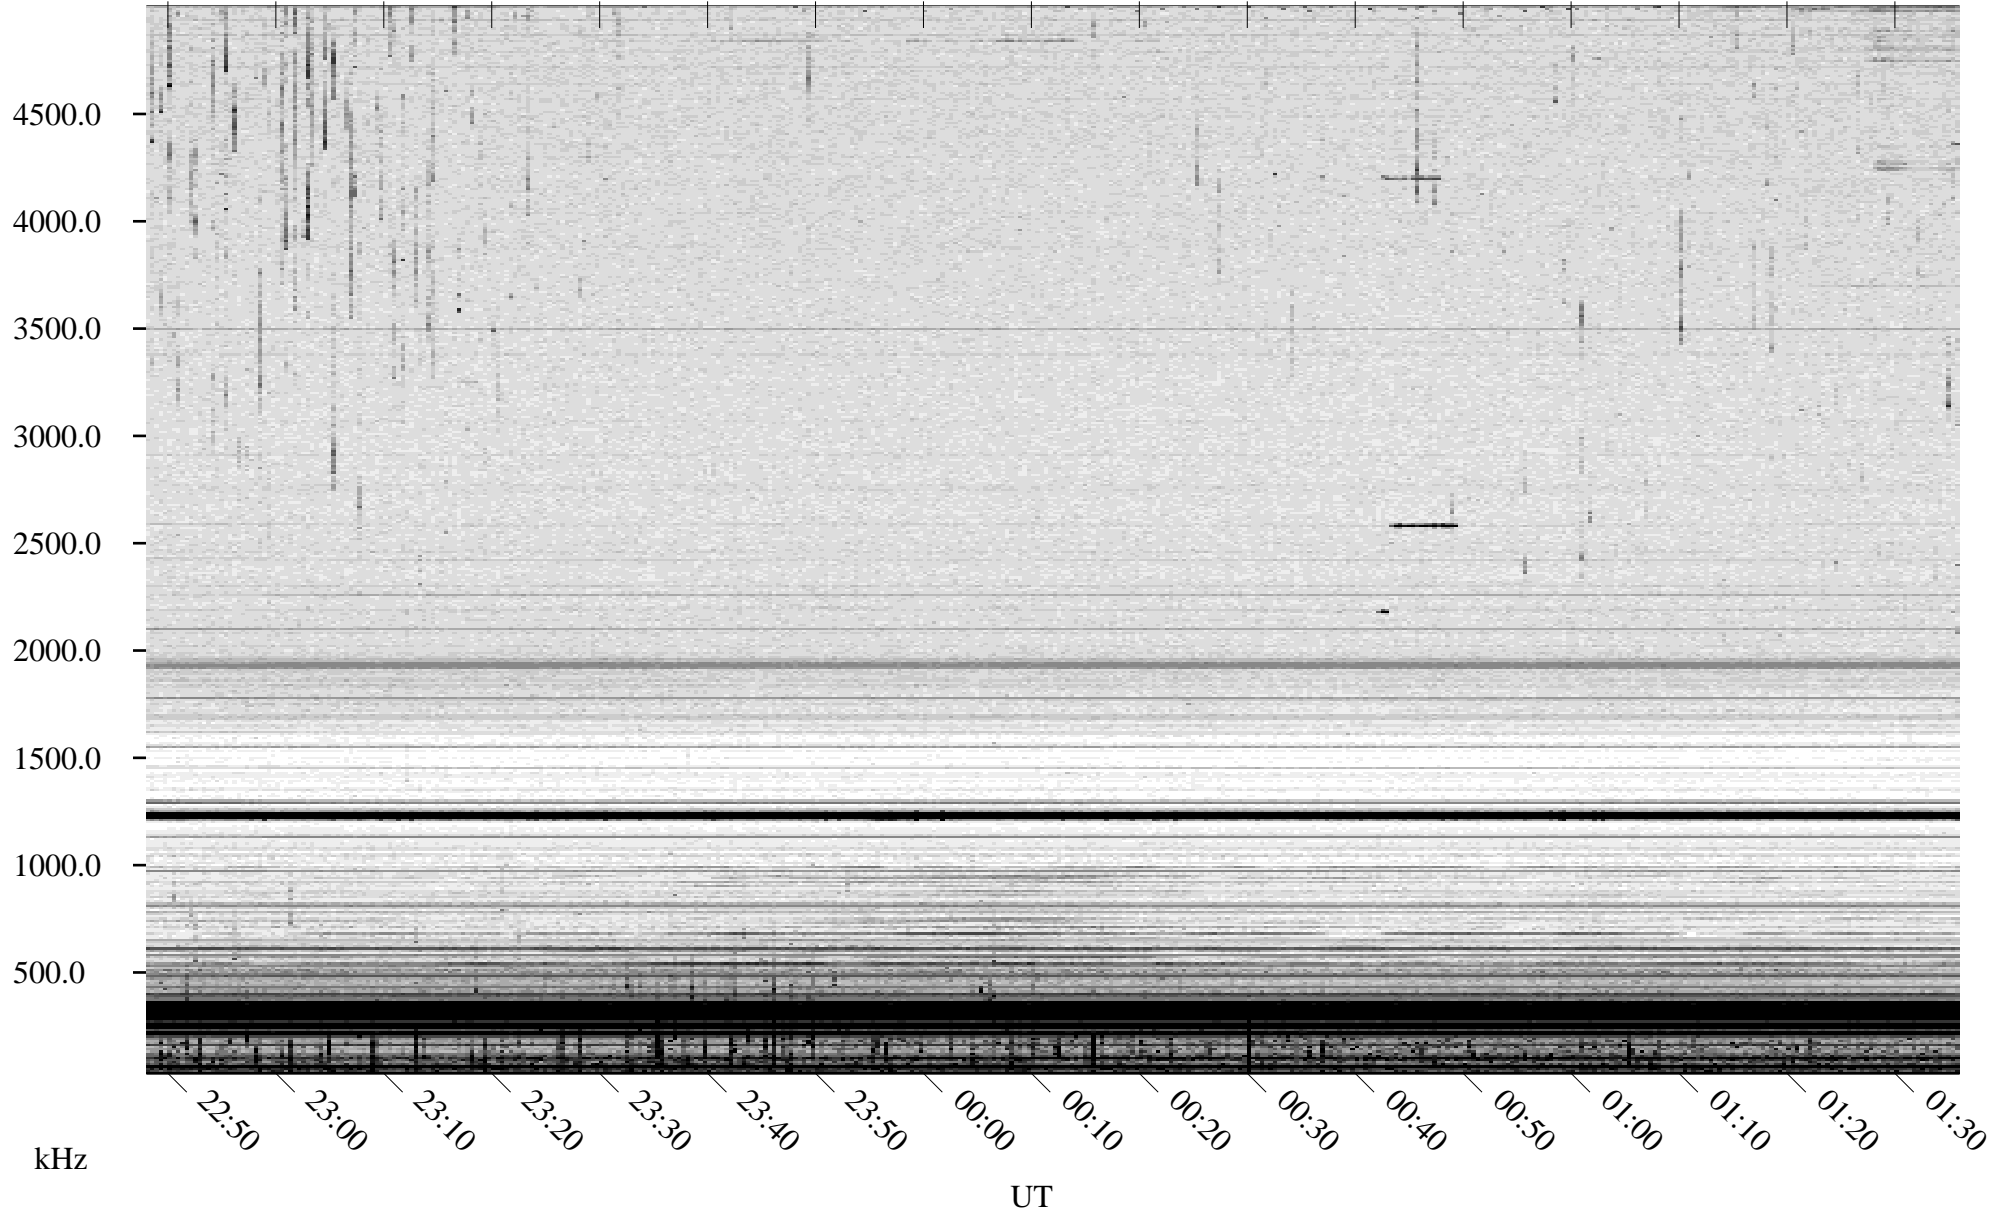

# 07/10/2007 Churchill, Manitoba

Linear Scale    Black = 161    White = 15

CH07191L.R00m max\_12

Page 1

# 07/10/2007 Churchill, Manitoba

Linear Scale    Black = 161    White = 15

CH07191L.R00m max\_12

Page 2

# 07/11/2007 Churchill, Manitoba

Linear Scale    Black = 161    White = 15

CH07191L.R00m max\_12

Page 3

# 07/11/2007 Churchill, Manitoba

Linear Scale    Black = 161    White = 15

CH07191L.R00m max\_12

Page 4