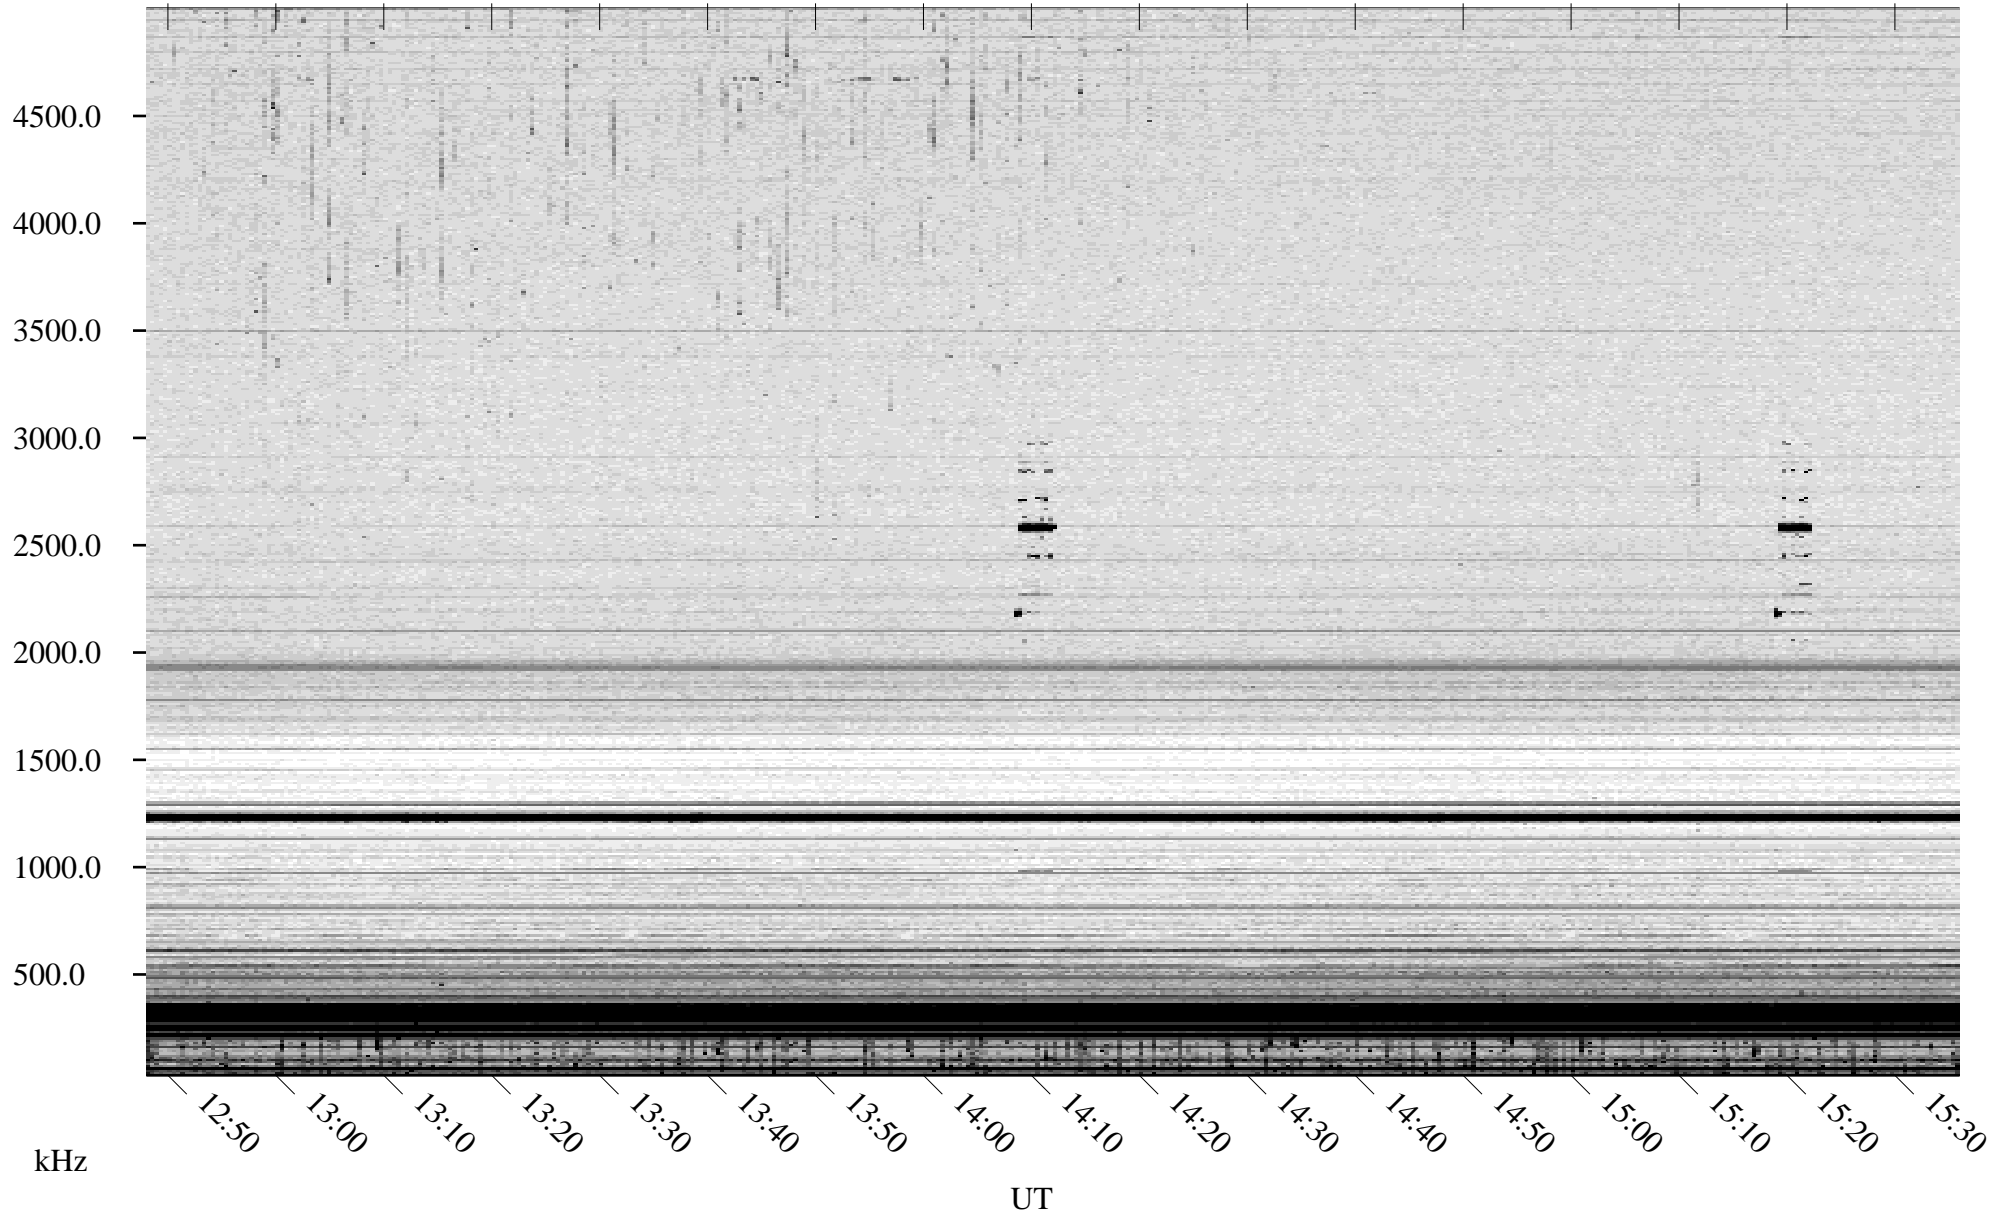

# 07/11/2007 Churchill, Manitoba

Linear Scale    Black = 161    White = 15

CH07191L.R00m max\_12

Page 5

# 07/11/2007 Churchill, Manitoba

Linear Scale    Black = 161    White = 15

CH07191L.R00m max\_12

Page 6

# 07/11/2007 Churchill, Manitoba

Linear Scale    Black = 161    White = 15

CH07191L.R00m max\_12

Page 7

# 07/11/2007 Churchill, Manitoba

Linear Scale    Black = 161    White = 15

CH07191L.R00m max\_12

Page 8