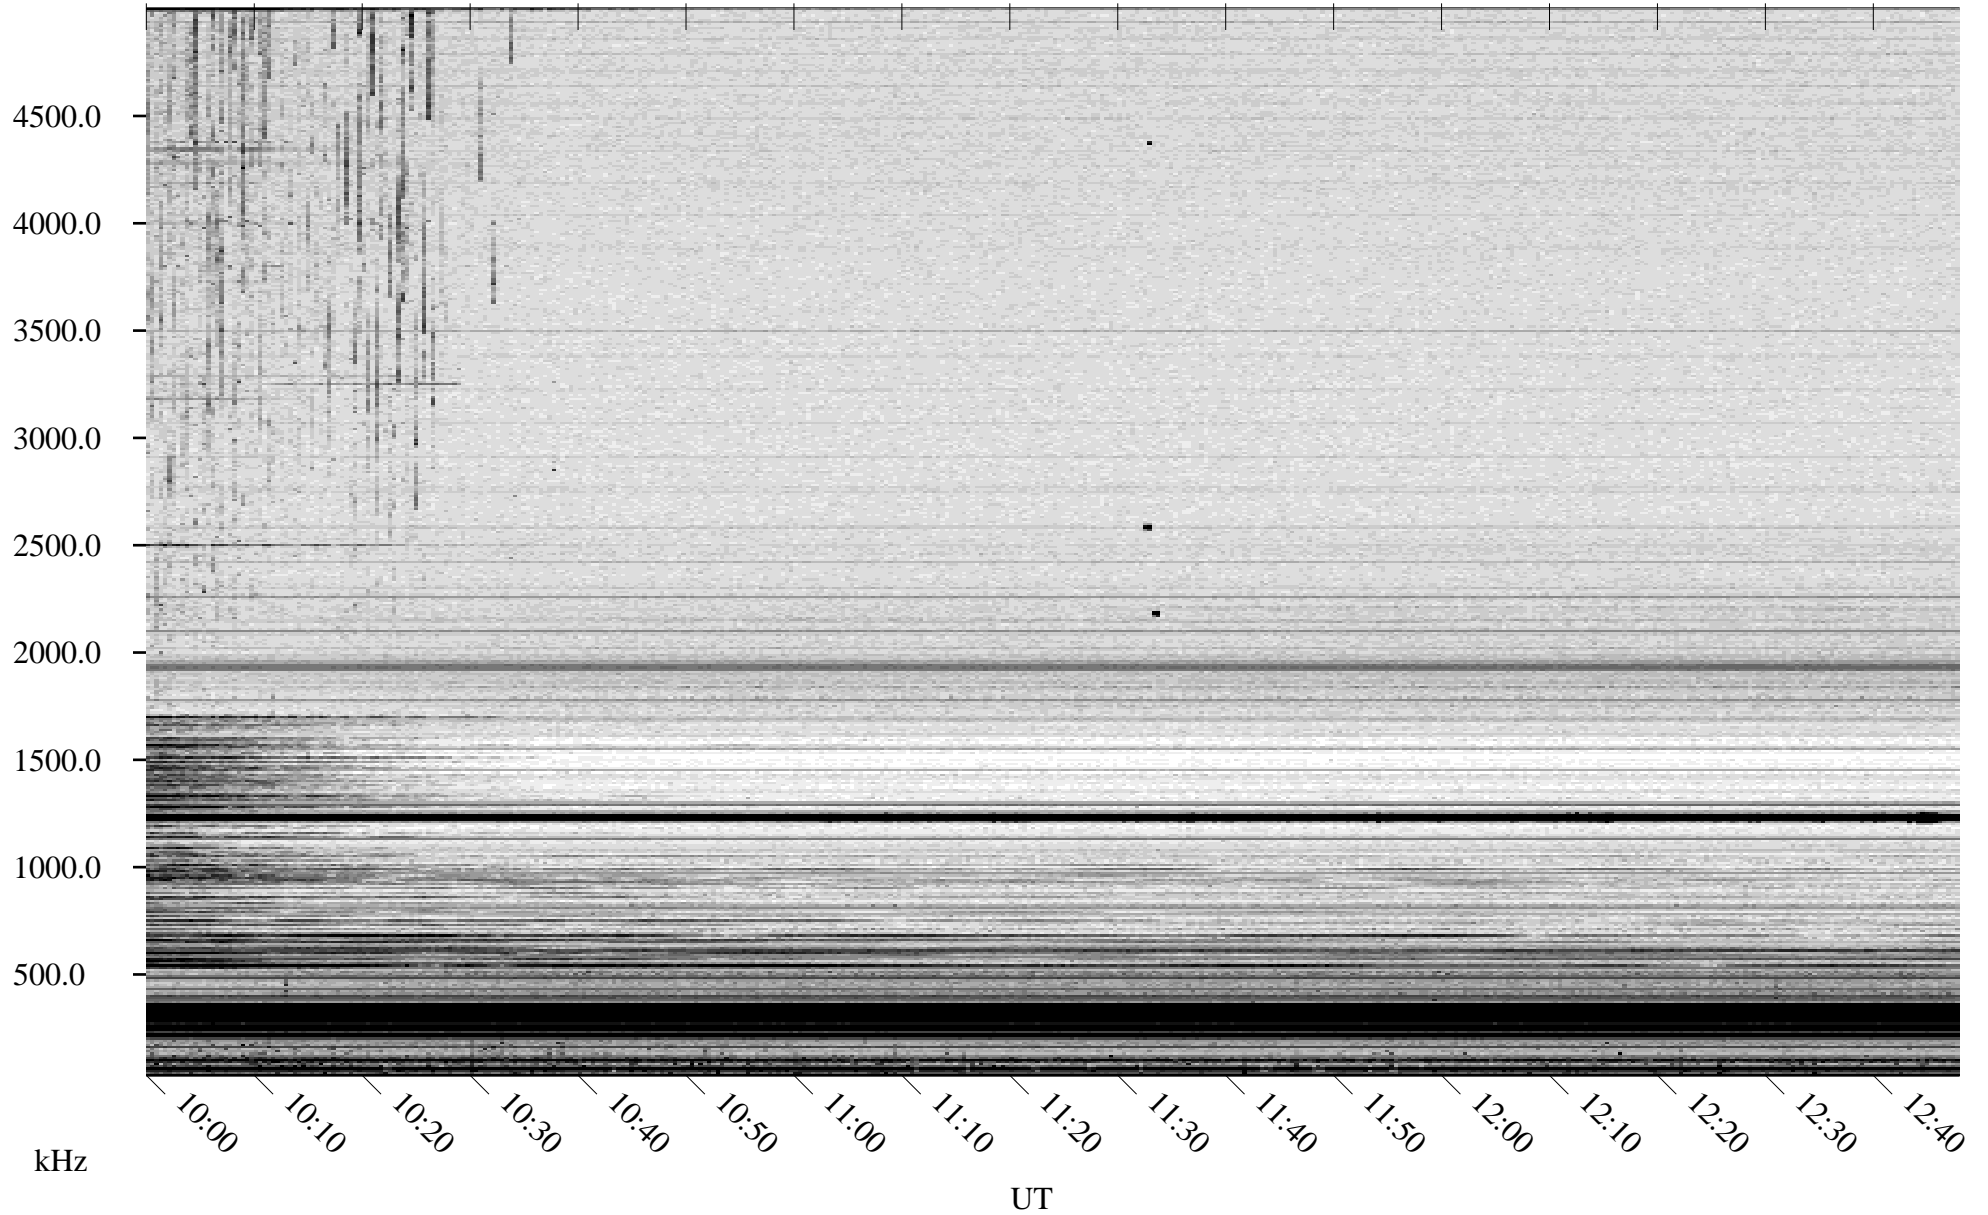

07/13/2007 Churchill, Manitoba

Linear Scale Black = 161 White = 15

CH07194L.R00m max_12

Page 1

07/13/2007 Churchill, Manitoba

Linear Scale Black = 161 White = 15

CH07194L.R00m max_12

Page 2

07/14/2007 Churchill, Manitoba

Linear Scale Black = 161 White = 15

CH07194L.R00m max_12

Page 3

07/14/2007 Churchill, Manitoba

Linear Scale Black = 161 White = 15

CH07194L.R00m max_12

Page 4

07/14/2007 Churchill, Manitoba

Linear Scale Black = 161 White = 15

CH07194L.R00m max_12

Page 5

07/14/2007 Churchill, Manitoba

Linear Scale Black = 161 White = 15

CH07194L.R00m max_12

Page 6

07/14/2007 Churchill, Manitoba

Linear Scale Black = 161 White = 15

CH07194L.R00m max_12

Page 7

07/14/2007 Churchill, Manitoba

Linear Scale Black = 161 White = 15

CH07194L.R00m max_12

Page 8