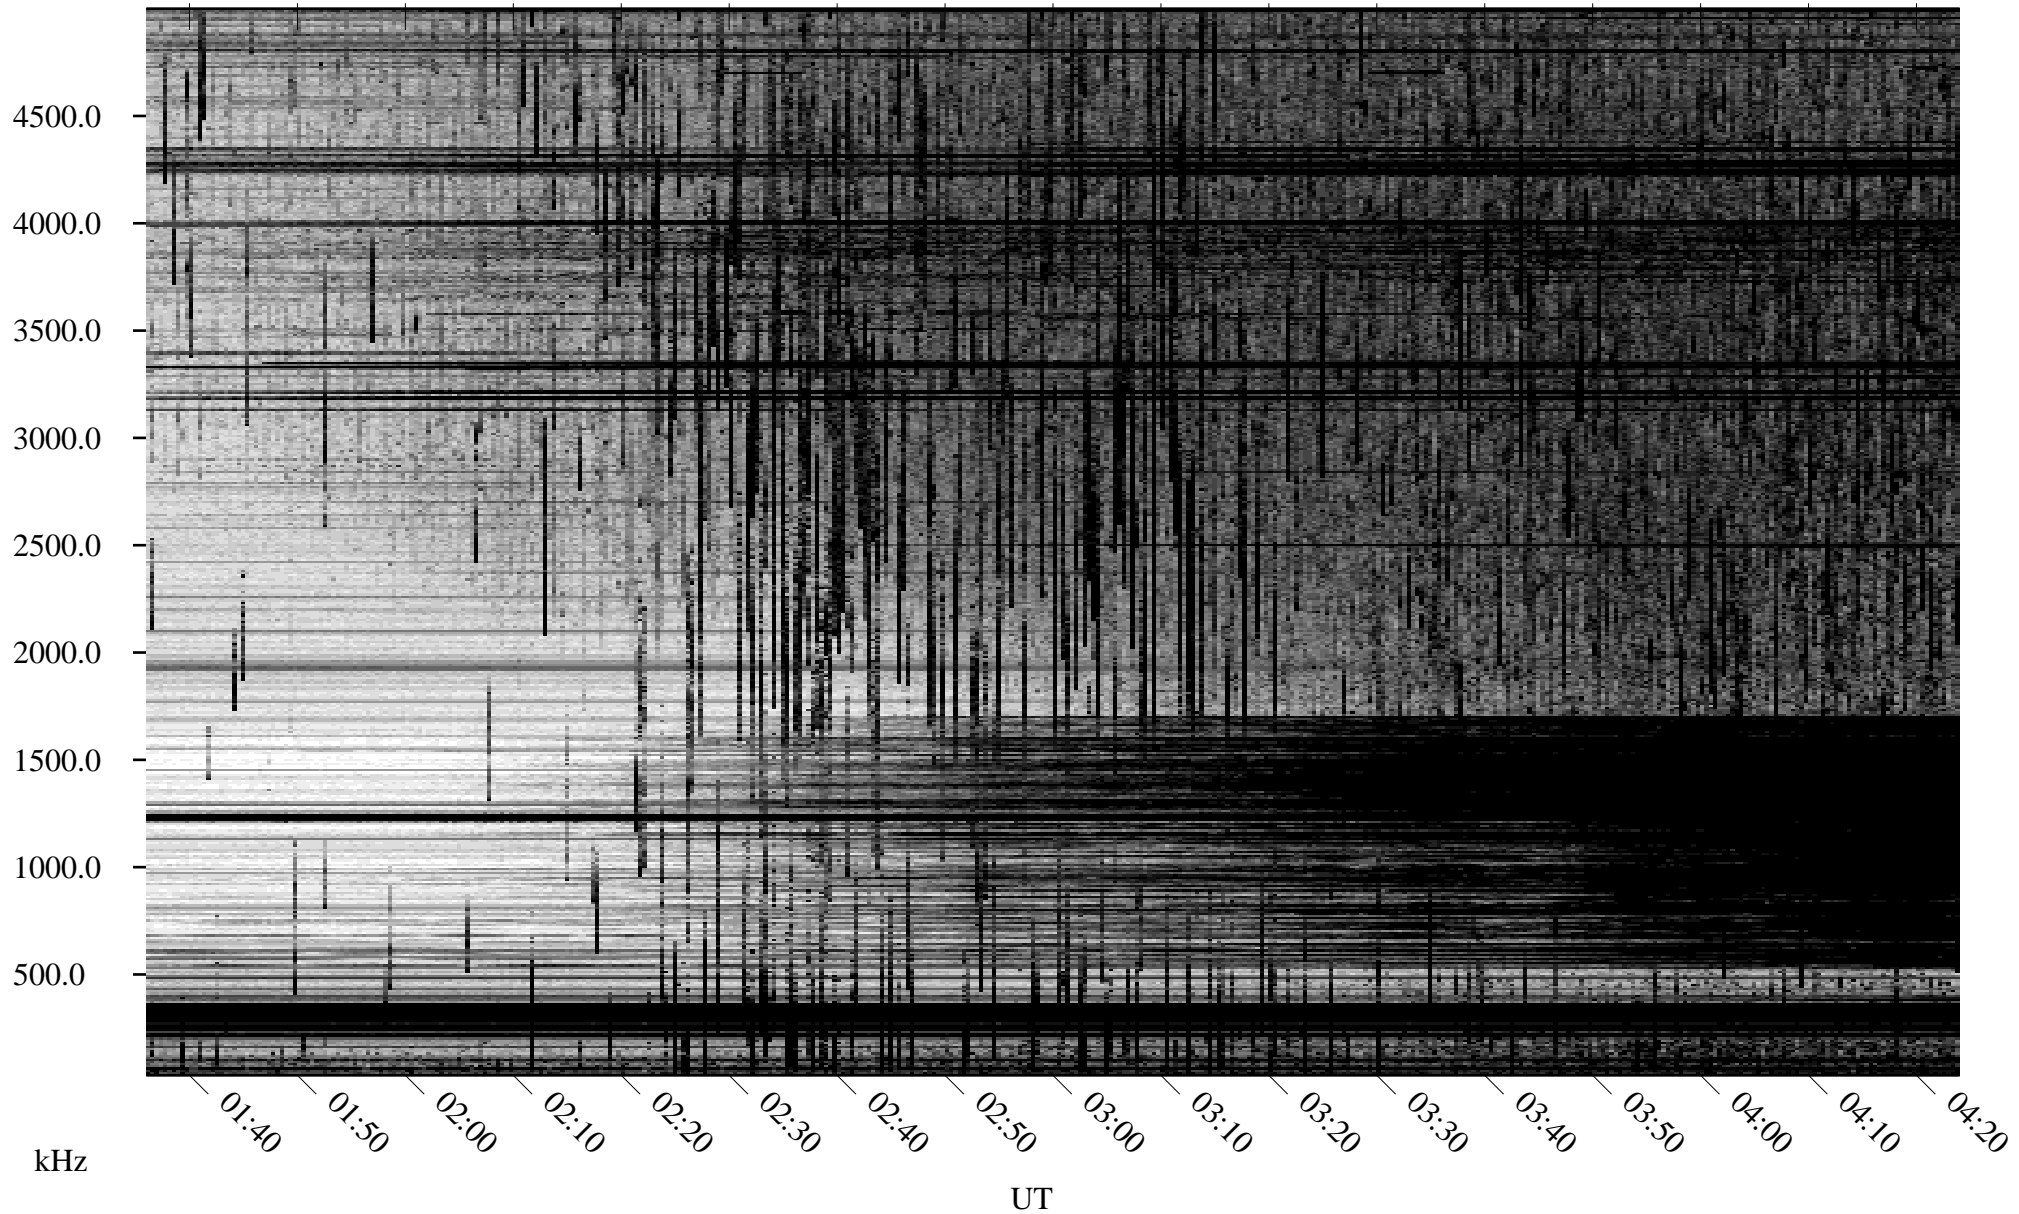

07/13/2007 Churchill, Manitoba

Linear Scale Black = 161 White = 15

CH07194L.R00m max_12

Page 1

07/13/2007 Churchill, Manitoba

Linear Scale Black = 161 White = 15

CH07194L.R00m max_12

Page 2

07/14/2007 Churchill, Manitoba

Linear Scale Black = 161 White = 15

CH07194L.R00m max_12

Page 3

07/14/2007 Churchill, Manitoba

Linear Scale Black = 161 White = 15

CH07194L.R00m max_12

Page 4

07/14/2007 Churchill, Manitoba

Linear Scale Black = 161 White = 15

CH07194L.R00m max_12

Page 5

07/14/2007 Churchill, Manitoba

Linear Scale Black = 161 White = 15

CH07194L.R00m max_12

Page 6

07/14/2007 Churchill, Manitoba

Linear Scale Black = 161 White = 15

CH07194L.R00m max_12

Page 7

07/14/2007 Churchill, Manitoba

Linear Scale Black = 161 White = 15

CH07194L.R00m max_12

Page 8