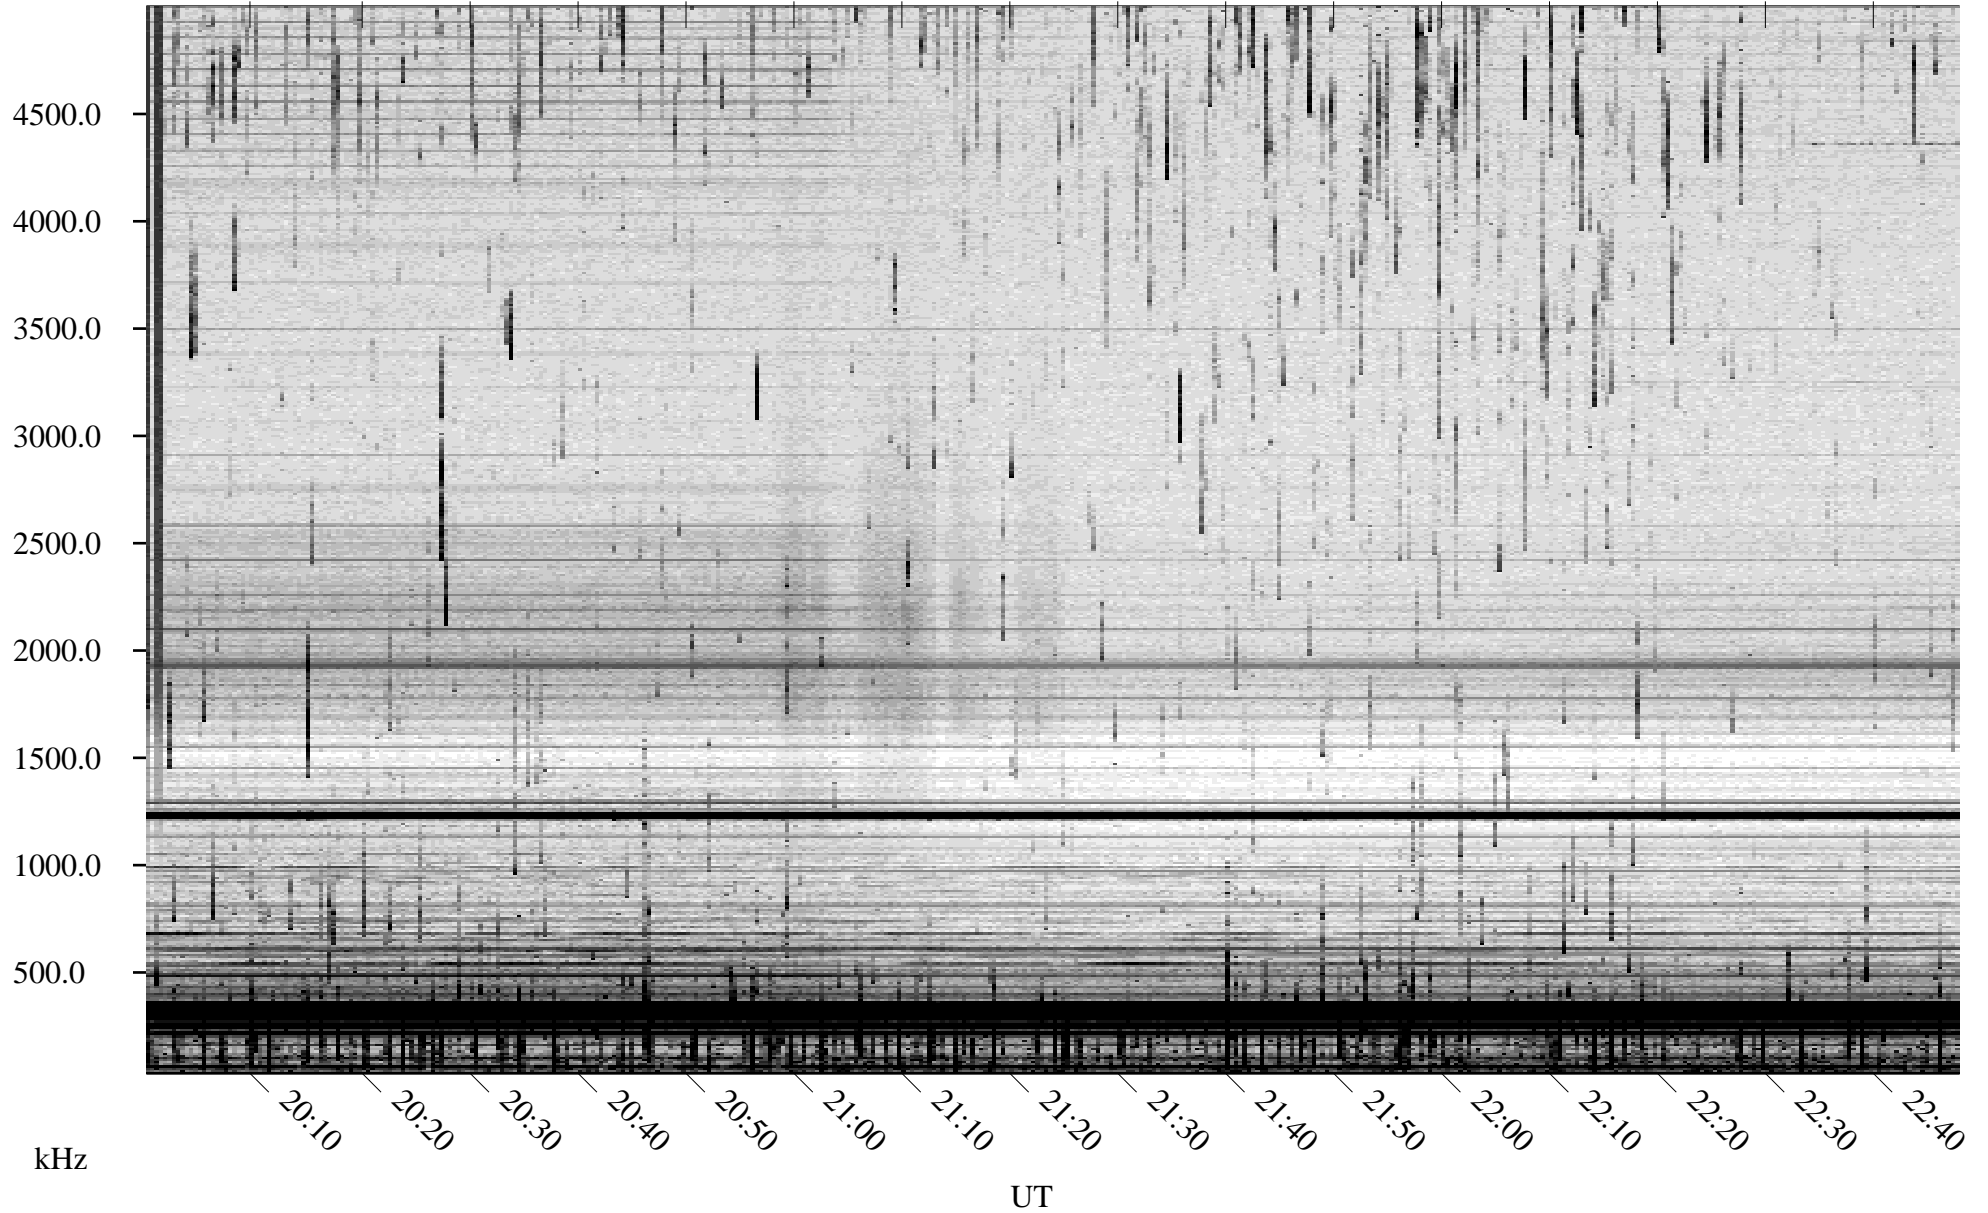

07/13/2007 Churchill, Manitoba

Linear Scale Black = 161 White = 15

CH07194L.R00m max_12

Page 1

07/13/2007 Churchill, Manitoba

Linear Scale Black = 161 White = 15

CH07194L.R00m max_12

Page 2

07/14/2007 Churchill, Manitoba

Linear Scale Black = 161 White = 15

CH07194L.R00m max_12

Page 3

07/14/2007 Churchill, Manitoba

Linear Scale Black = 161 White = 15

CH07194L.R00m max_12

Page 4

07/14/2007 Churchill, Manitoba

Linear Scale Black = 161 White = 15

CH07194L.R00m max_12

Page 5

07/14/2007 Churchill, Manitoba

Linear Scale Black = 161 White = 15

CH07194L.R00m max_12

Page 6

07/14/2007 Churchill, Manitoba

Linear Scale Black = 161 White = 15

CH07194L.R00m max_12

Page 7

07/14/2007 Churchill, Manitoba

Linear Scale Black = 161 White = 15

CH07194L.R00m max_12

Page 8