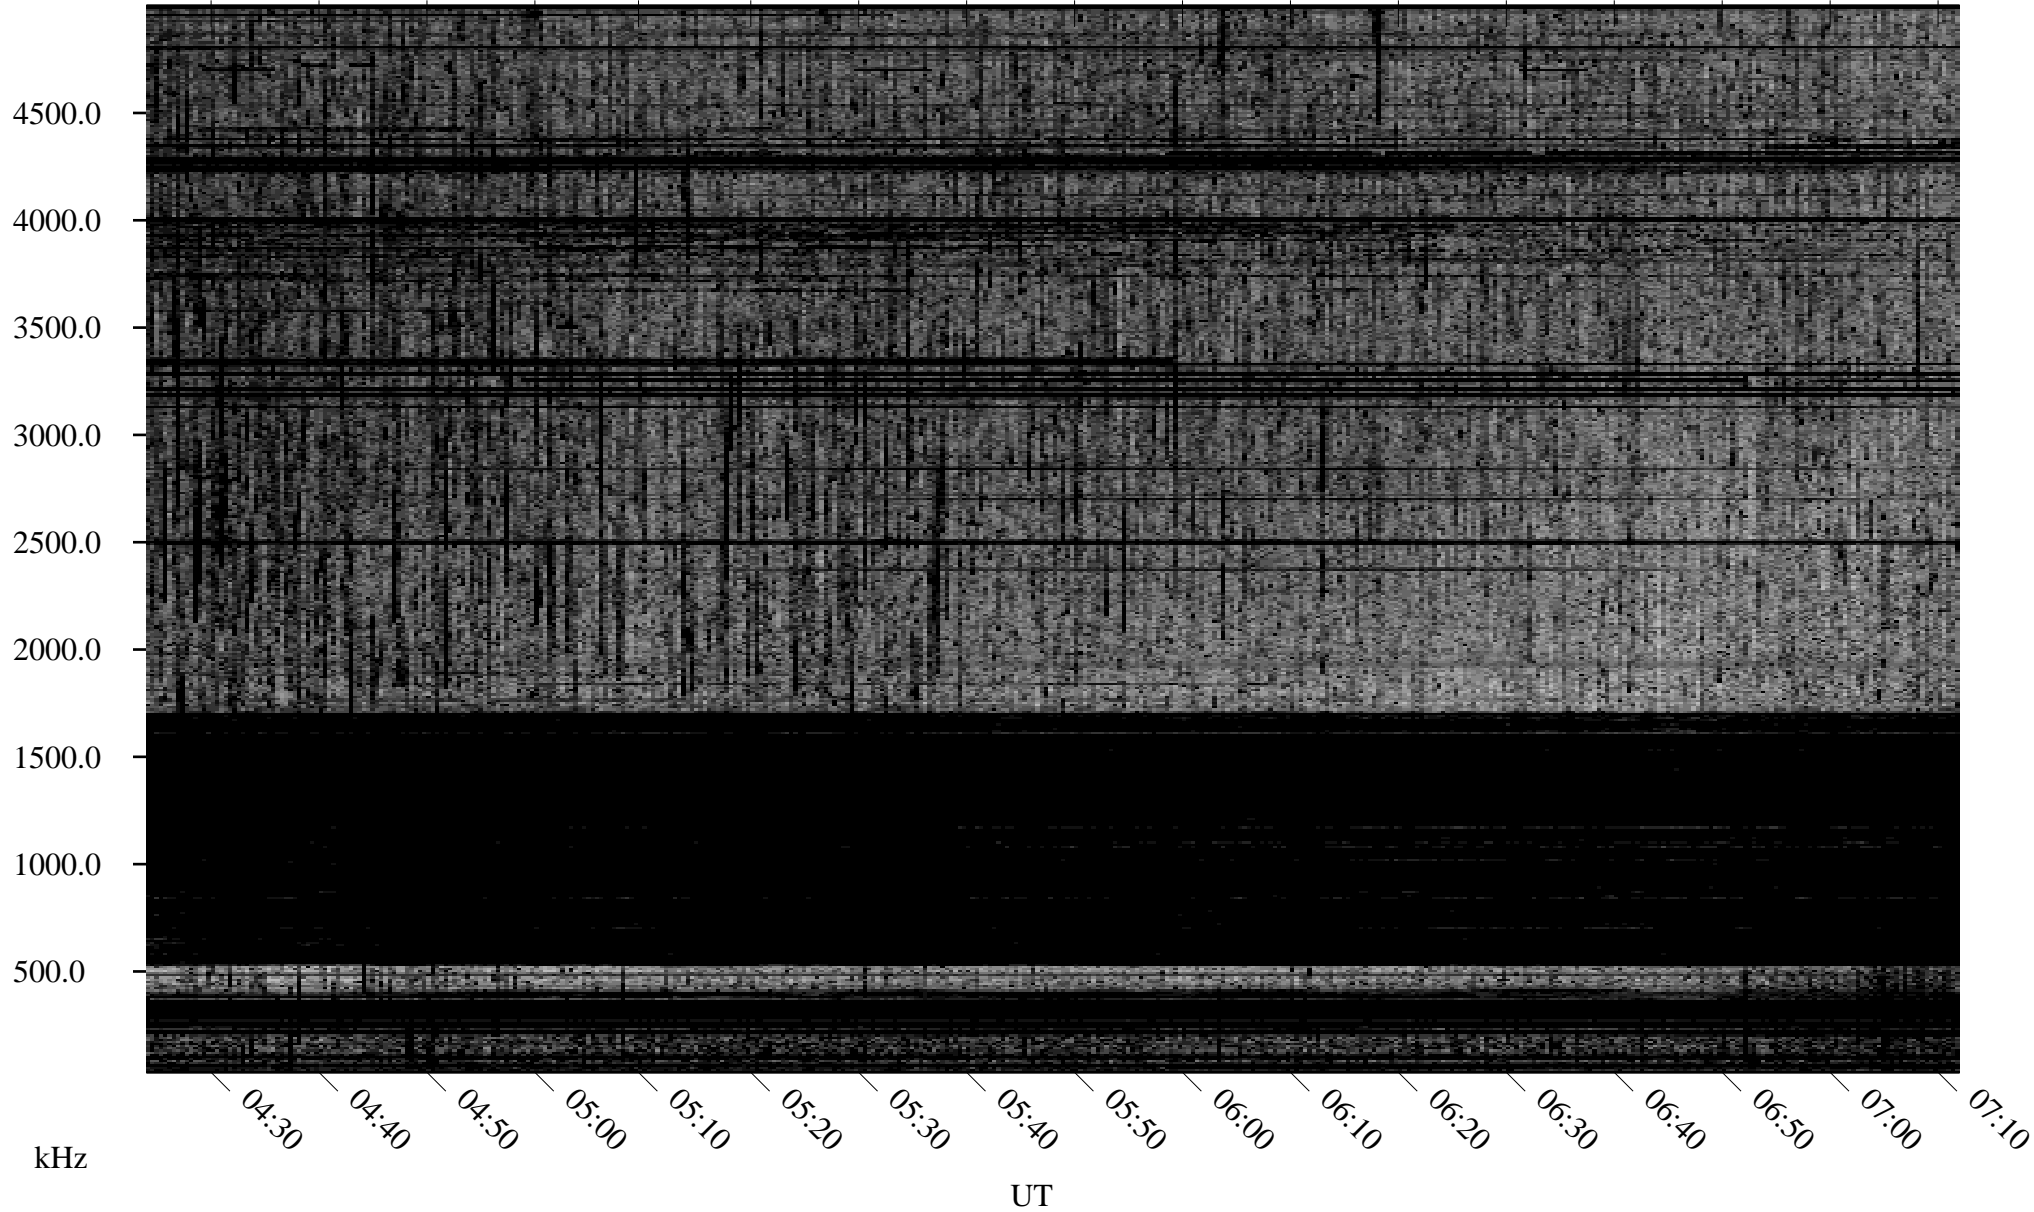

07/13/2007 Churchill, Manitoba

Linear Scale Black = 161 White = 15

CH07194L.R00m max_12

Page 1

07/13/2007 Churchill, Manitoba

Linear Scale Black = 161 White = 15

CH07194L.R00m max_12

Page 2

07/14/2007 Churchill, Manitoba

Linear Scale Black = 161 White = 15

CH07194L.R00m max_12

Page 3

07/14/2007 Churchill, Manitoba

Linear Scale Black = 161 White = 15

CH07194L.R00m max_12

Page 4

07/14/2007 Churchill, Manitoba

Linear Scale Black = 161 White = 15

CH07194L.R00m max_12

Page 5

07/14/2007 Churchill, Manitoba

Linear Scale Black = 161 White = 15

CH07194L.R00m max_12

Page 6

07/14/2007 Churchill, Manitoba

Linear Scale Black = 161 White = 15

CH07194L.R00m max_12

Page 7

07/14/2007 Churchill, Manitoba

Linear Scale Black = 161 White = 15

CH07194L.R00m max_12

Page 8