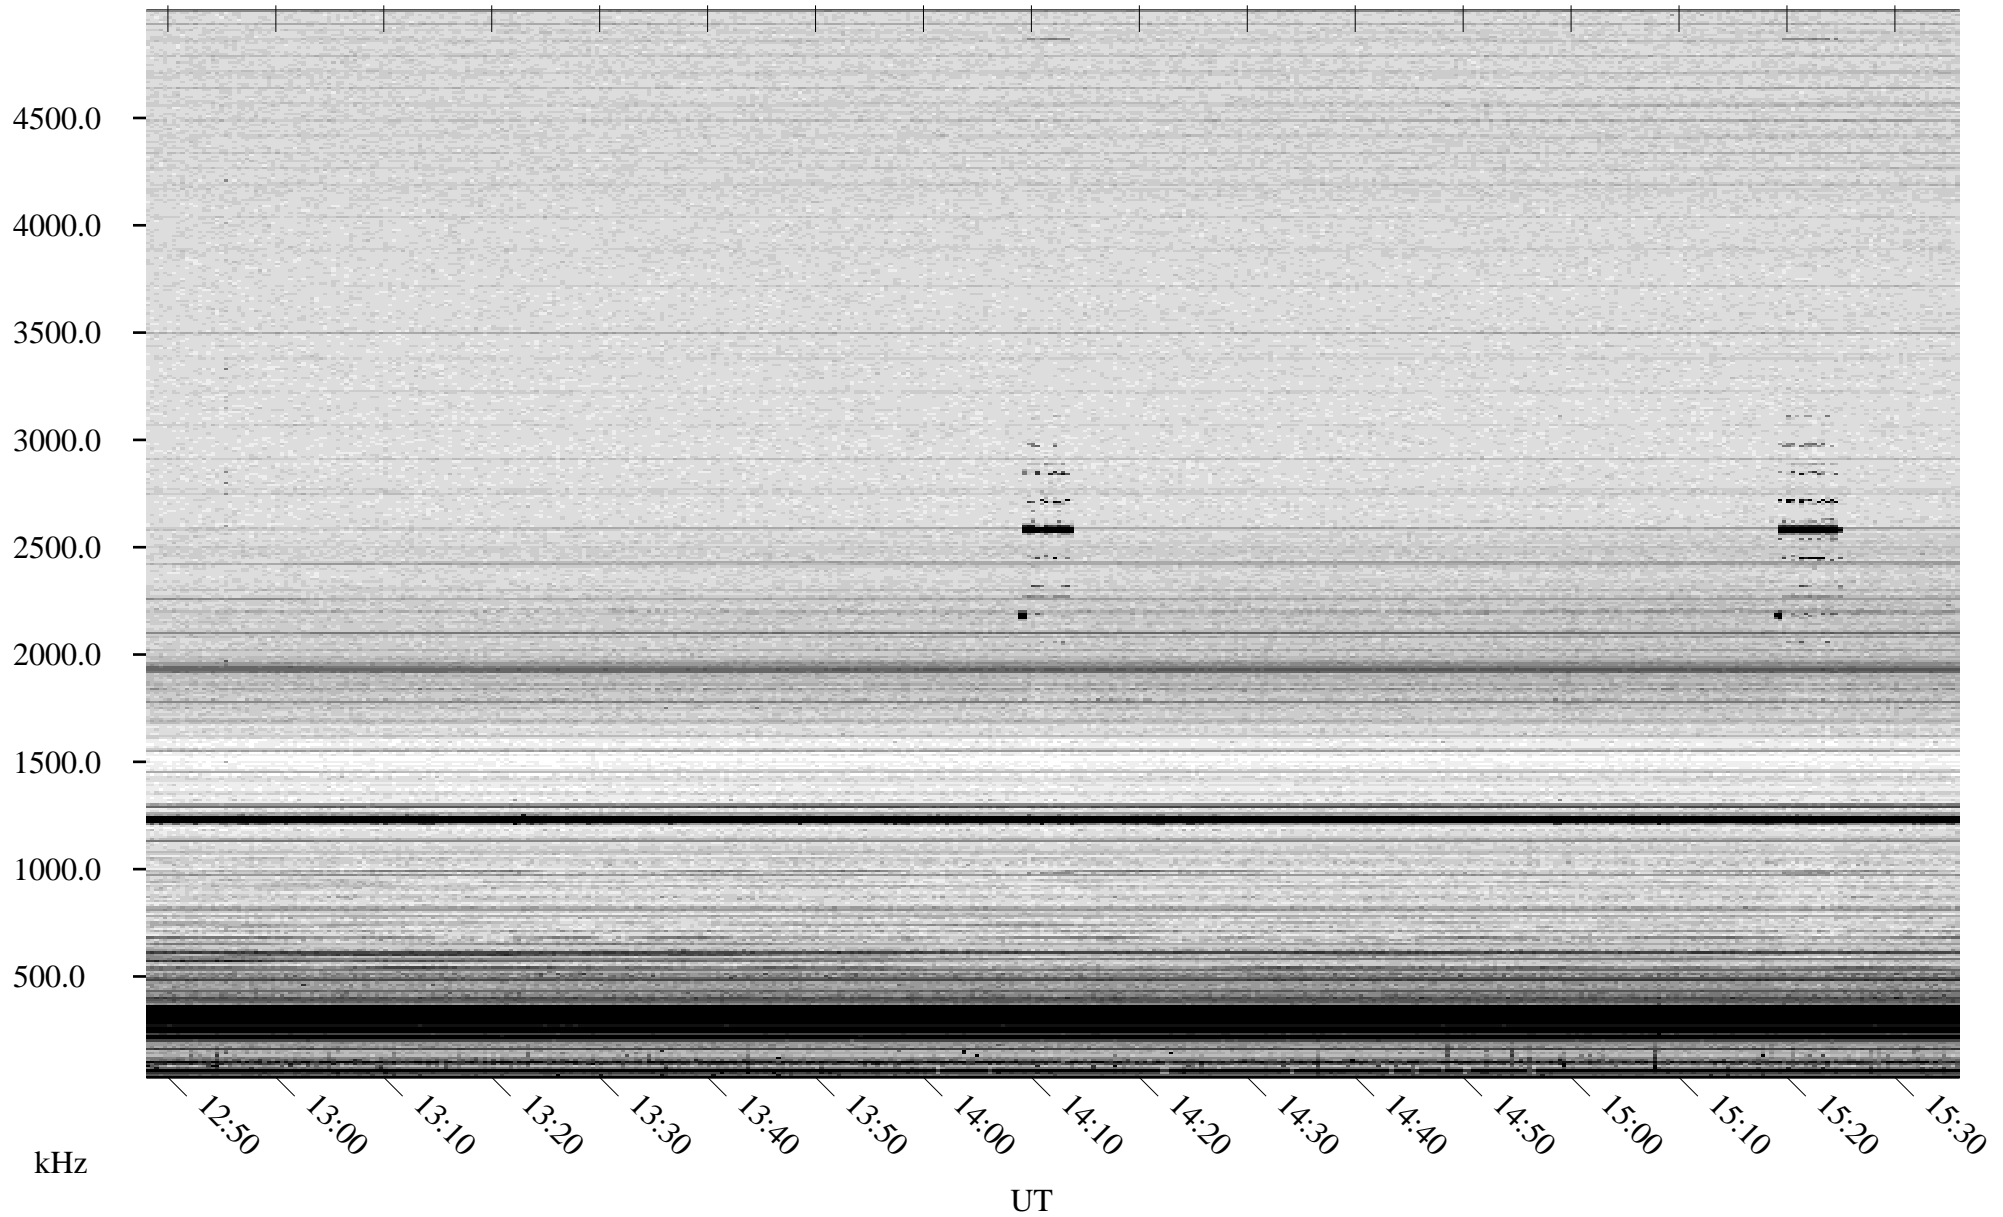

07/13/2007 Churchill, Manitoba

Linear Scale Black = 161 White = 15

CH07194L.R00m max_12

Page 1

07/13/2007 Churchill, Manitoba

Linear Scale Black = 161 White = 15

CH07194L.R00m max_12

Page 2

07/14/2007 Churchill, Manitoba

Linear Scale Black = 161 White = 15

CH07194L.R00m max_12

Page 3

07/14/2007 Churchill, Manitoba

Linear Scale Black = 161 White = 15

CH07194L.R00m max_12

Page 4

07/14/2007 Churchill, Manitoba

Linear Scale Black = 161 White = 15

CH07194L.R00m max_12

Page 5

07/14/2007 Churchill, Manitoba

Linear Scale Black = 161 White = 15

CH07194L.R00m max_12

Page 6

07/14/2007 Churchill, Manitoba

Linear Scale Black = 161 White = 15

CH07194L.R00m max_12

Page 7

07/14/2007 Churchill, Manitoba

Linear Scale Black = 161 White = 15

CH07194L.R00m max_12

Page 8