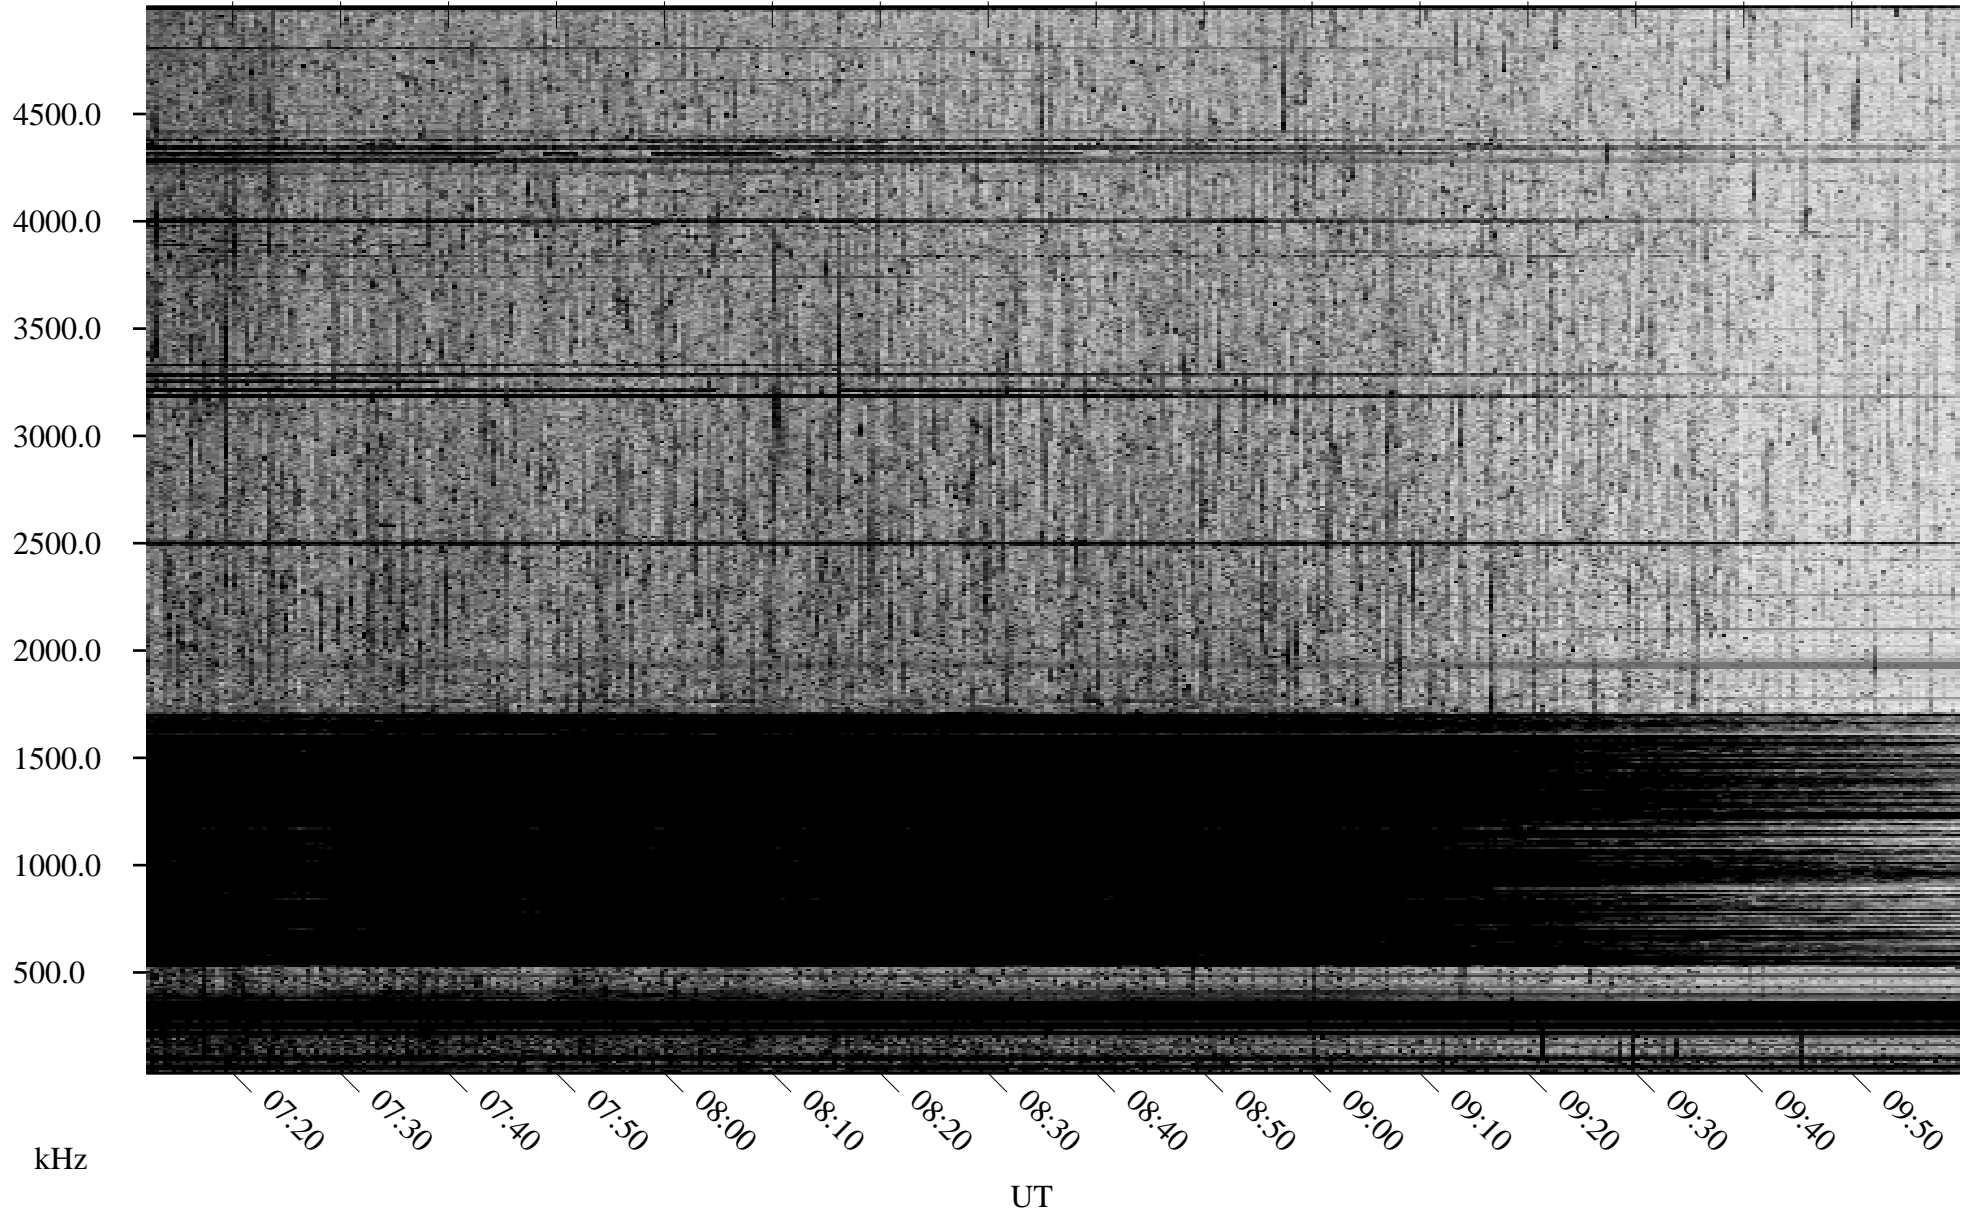

07/13/2007 Churchill, Manitoba

Linear Scale Black = 161 White = 15

CH07194L.R00m max_12

Page 1

07/13/2007 Churchill, Manitoba

Linear Scale Black = 161 White = 15

CH07194L.R00m max_12

Page 2

07/14/2007 Churchill, Manitoba

Linear Scale Black = 161 White = 15

CH07194L.R00m max_12

Page 3

07/14/2007 Churchill, Manitoba

Linear Scale Black = 161 White = 15

CH07194L.R00m max_12

Page 4

07/14/2007 Churchill, Manitoba

Linear Scale Black = 161 White = 15

CH07194L.R00m max_12

Page 5

07/14/2007 Churchill, Manitoba

Linear Scale Black = 161 White = 15

CH07194L.R00m max_12

Page 6

07/14/2007 Churchill, Manitoba

Linear Scale Black = 161 White = 15

CH07194L.R00m max_12

Page 7

07/14/2007 Churchill, Manitoba

Linear Scale Black = 161 White = 15

CH07194L.R00m max_12

Page 8