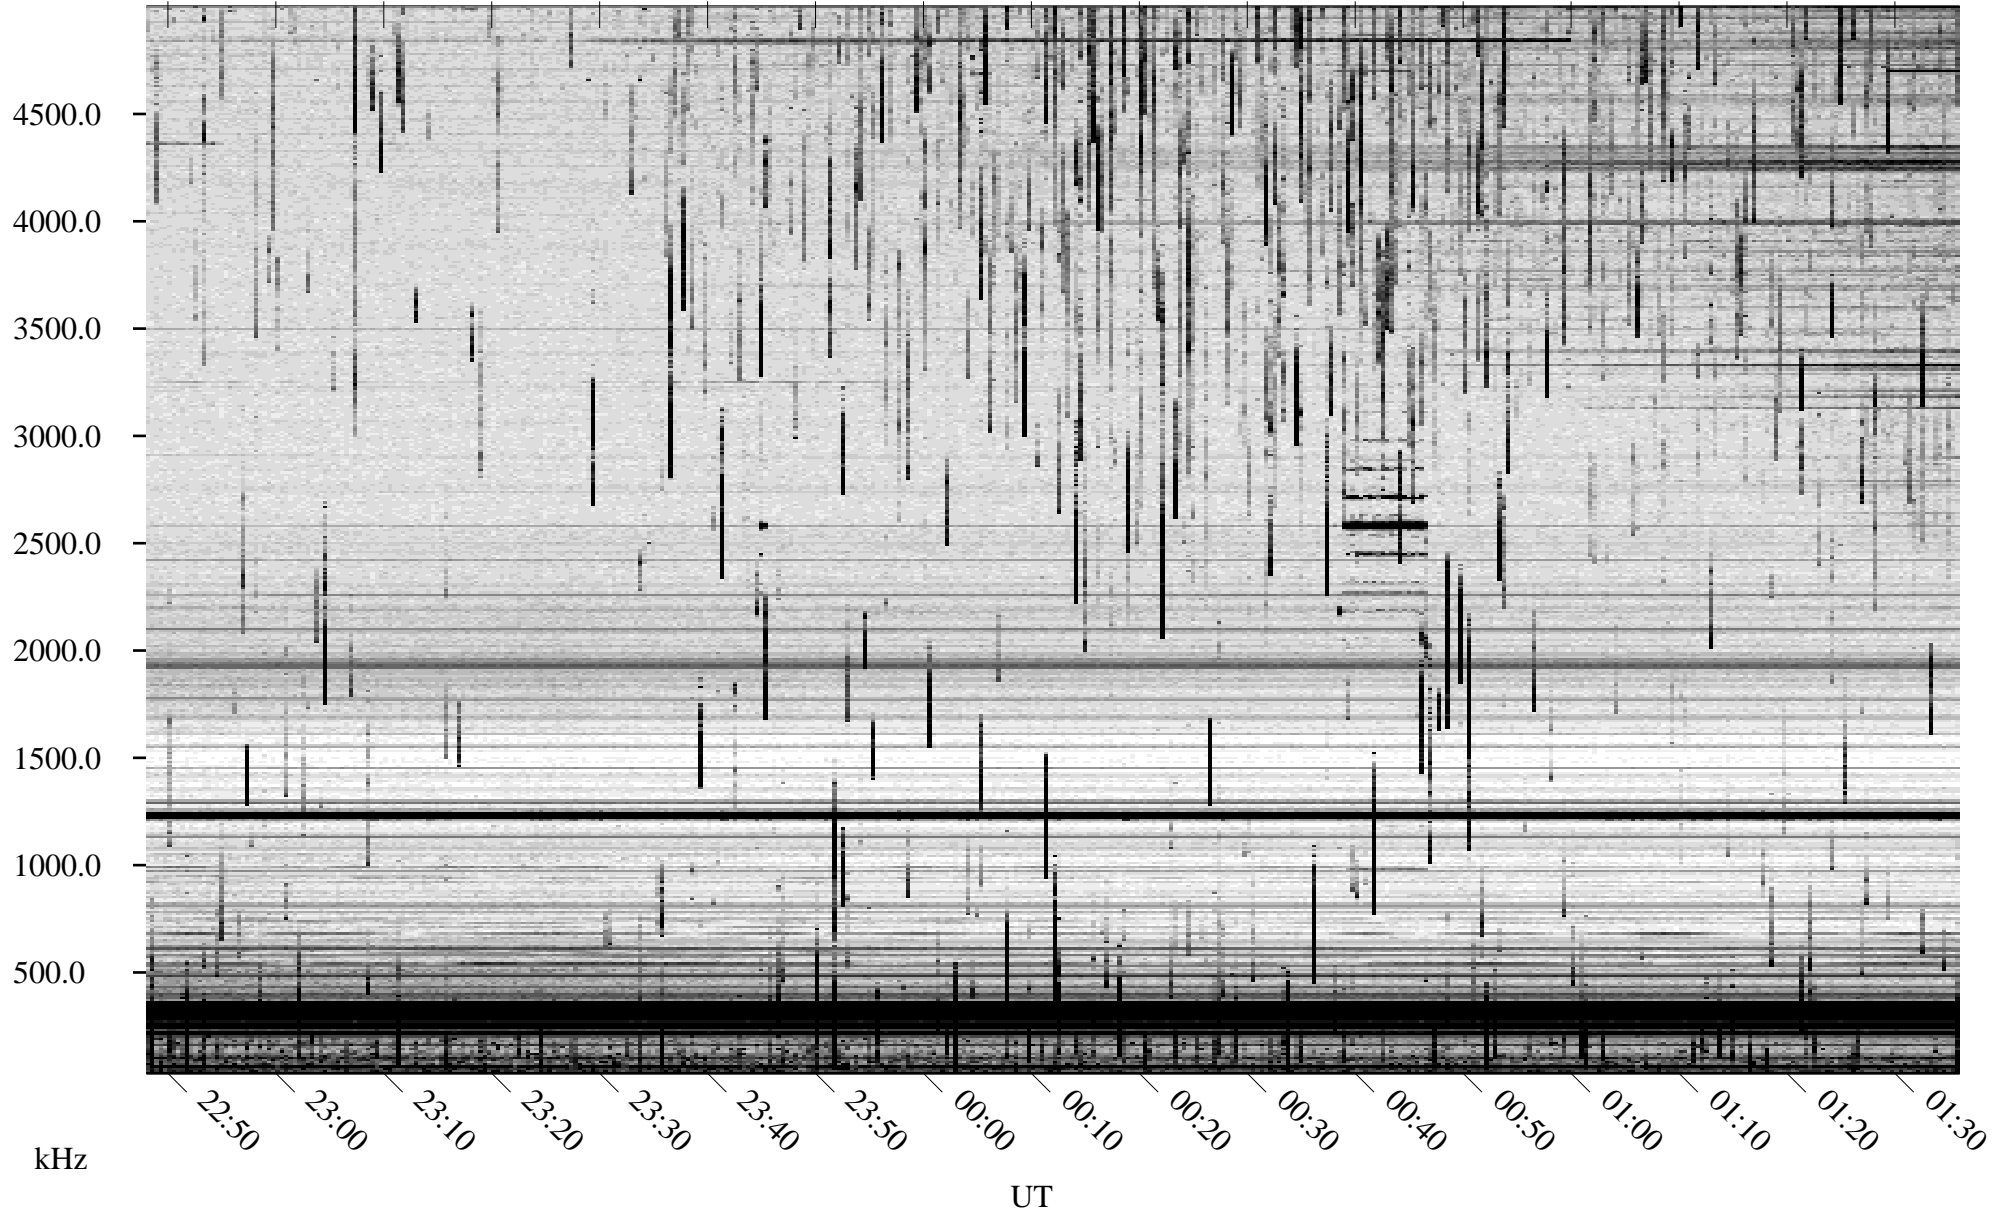

07/13/2007 Churchill, Manitoba

Linear Scale Black = 161 White = 15

CH07194L.R00m max_12

Page 1

07/13/2007 Churchill, Manitoba

Linear Scale Black = 161 White = 15

CH07194L.R00m max_12

Page 2

07/14/2007 Churchill, Manitoba

Linear Scale Black = 161 White = 15

CH07194L.R00m max_12

Page 3

07/14/2007 Churchill, Manitoba

Linear Scale Black = 161 White = 15

CH07194L.R00m max_12

Page 4

07/14/2007 Churchill, Manitoba

Linear Scale Black = 161 White = 15

CH07194L.R00m max_12

Page 5

07/14/2007 Churchill, Manitoba

Linear Scale Black = 161 White = 15

CH07194L.R00m max_12

Page 6

07/14/2007 Churchill, Manitoba

Linear Scale Black = 161 White = 15

CH07194L.R00m max_12

Page 7

07/14/2007 Churchill, Manitoba

Linear Scale Black = 161 White = 15

CH07194L.R00m max_12

Page 8