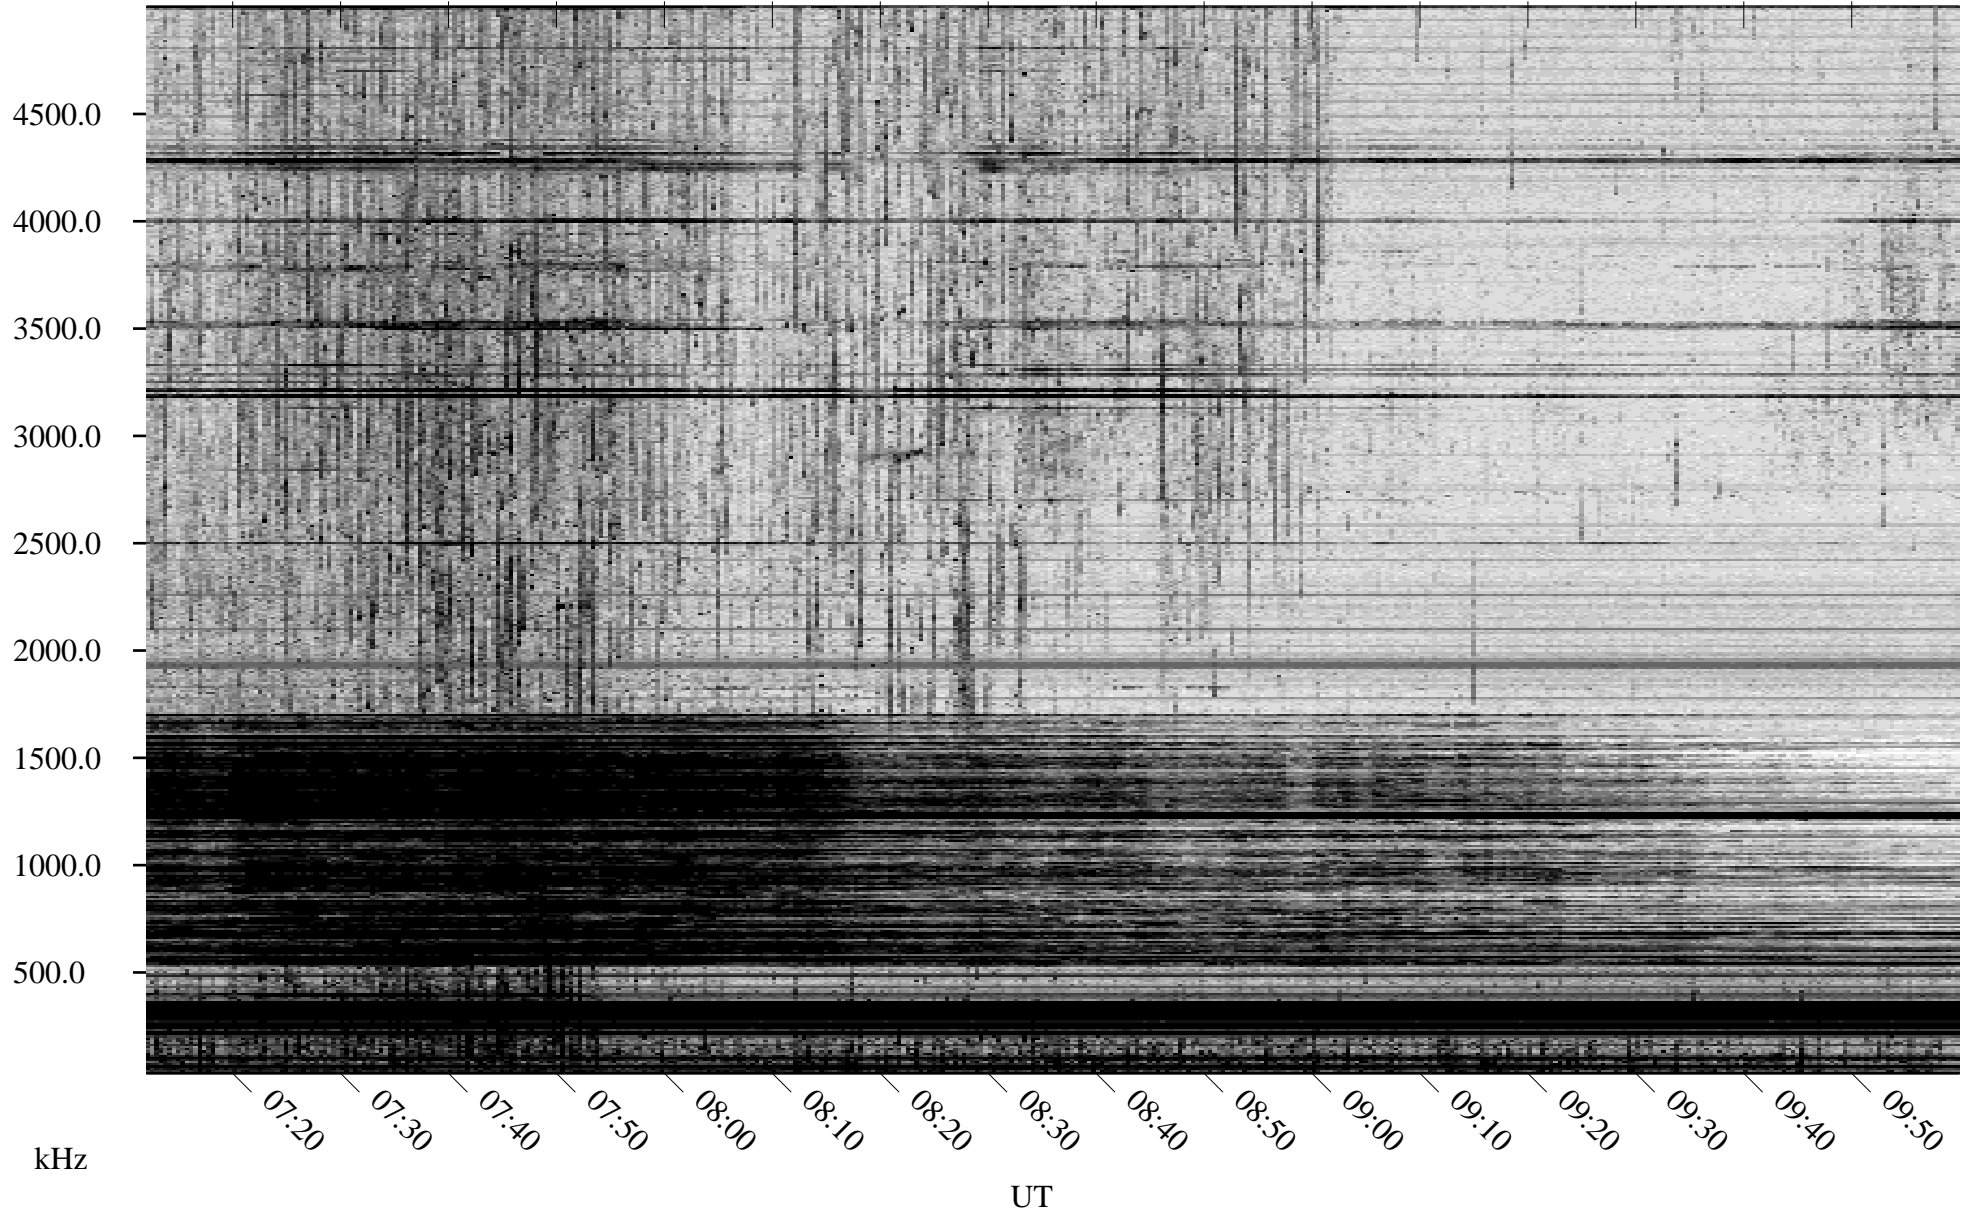

# 07/14/2007 Churchill, Manitoba

Linear Scale    Black = 161    White = 15

CH07195L.R00m max\_12

Page 1

# 07/14/2007 Churchill, Manitoba

Linear Scale    Black = 161    White = 15

CH07195L.R00m max\_12

Page 2

# 07/15/2007 Churchill, Manitoba

Linear Scale    Black = 161    White = 15

CH07195L.R00m max\_12

Page 4

# 07/15/2007 Churchill, Manitoba

Linear Scale    Black = 161    White = 15

CH07195L.R00m max\_12

Page 5