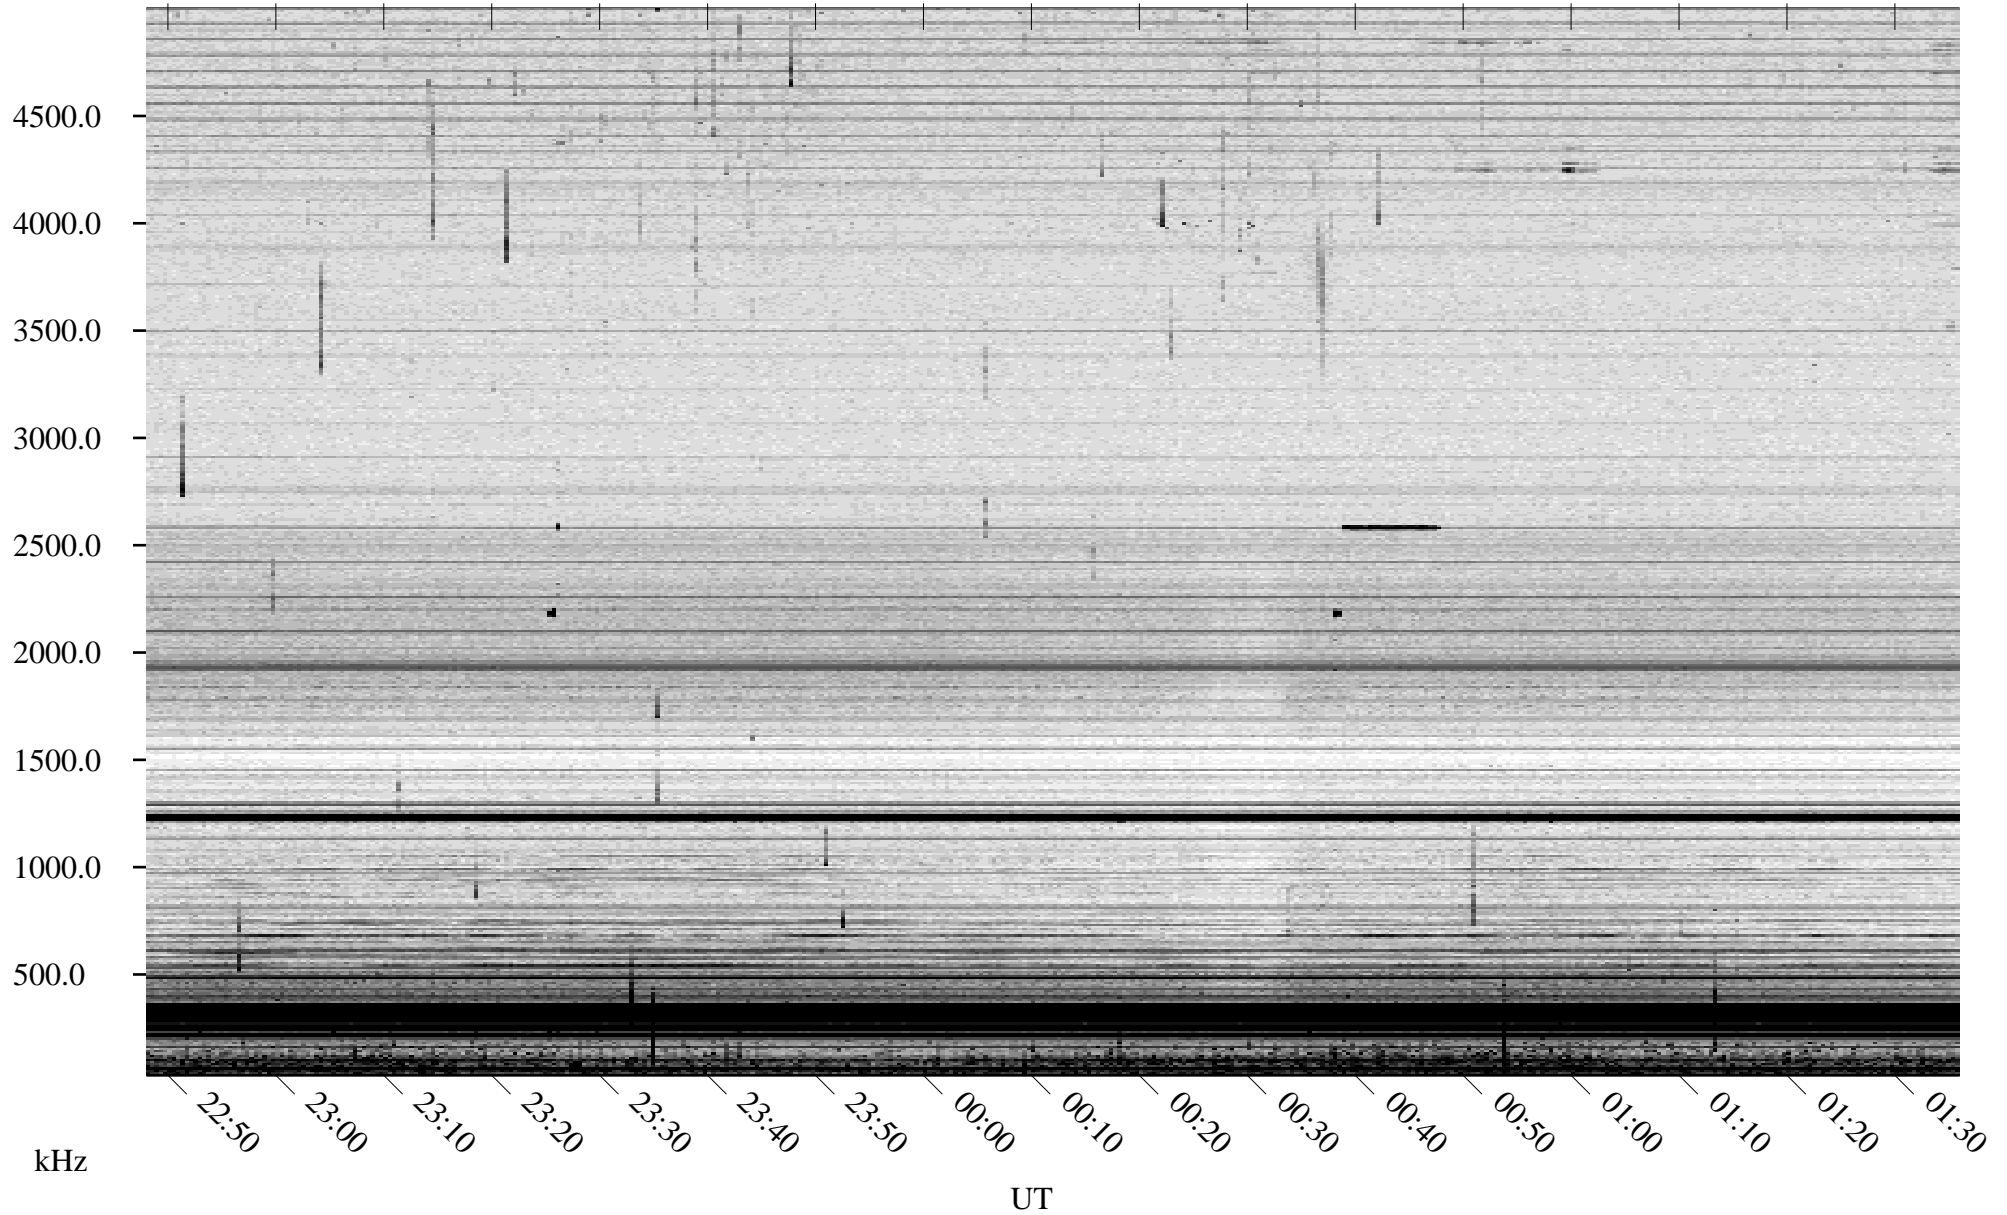

# 07/14/2007 Churchill, Manitoba

Linear Scale    Black = 161    White = 15

CH07195L.R00m max\_12

Page 1

# 07/14/2007 Churchill, Manitoba

Linear Scale    Black = 161    White = 15

CH07195L.R00m max\_12

Page 2

# 07/15/2007 Churchill, Manitoba

Linear Scale    Black = 161    White = 15

CH07195L.R00m max\_12

Page 3

# 07/15/2007 Churchill, Manitoba

Linear Scale    Black = 161    White = 15

CH07195L.R00m max\_12

Page 4