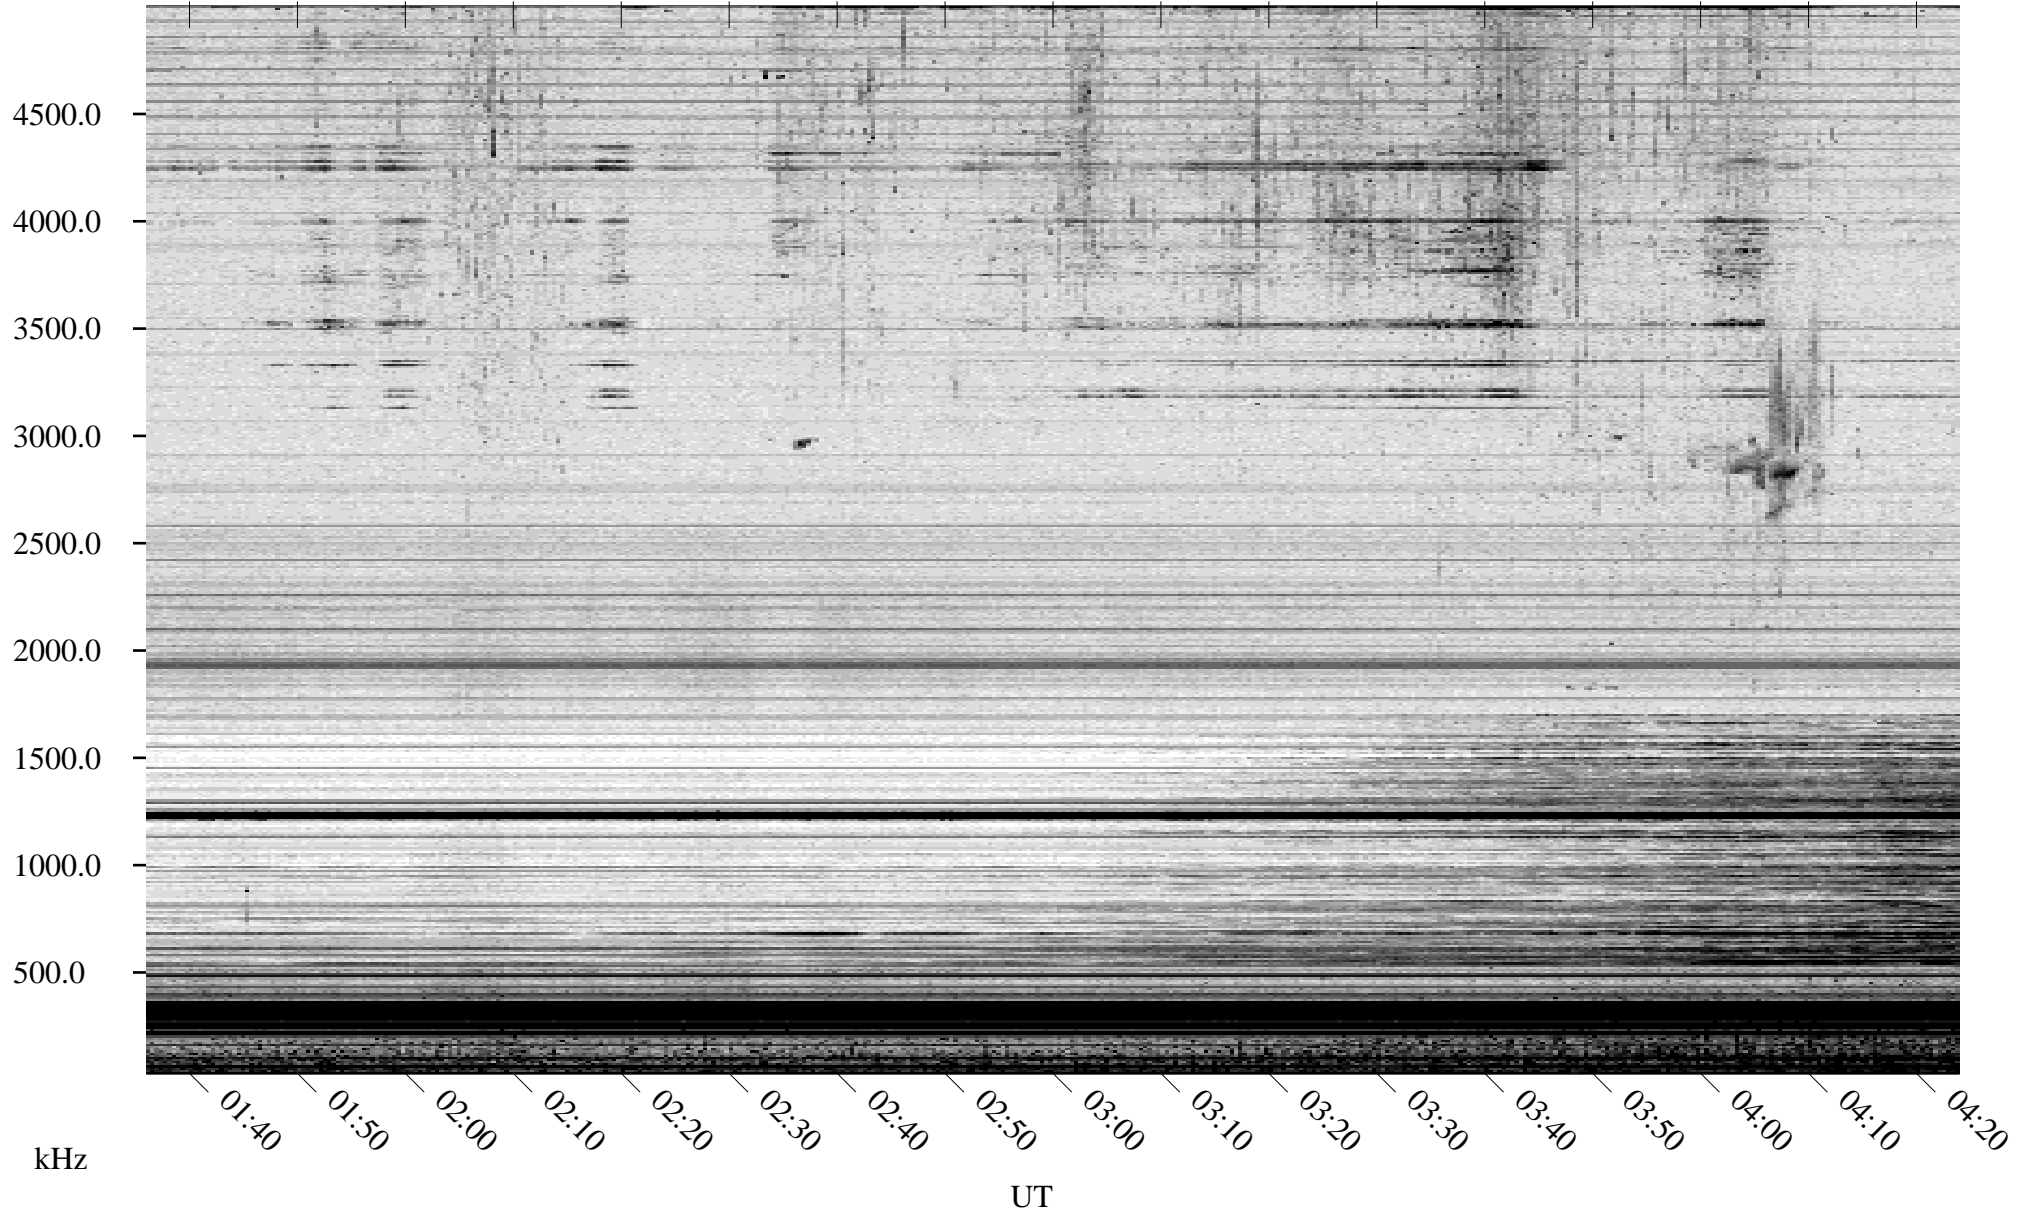

# 07/14/2007 Churchill, Manitoba

Linear Scale    Black = 161    White = 15

CH07195L.R00m max\_12

Page 1

# 07/14/2007 Churchill, Manitoba

Linear Scale    Black = 161    White = 15

CH07195L.R00m max\_12

Page 2

# 07/15/2007 Churchill, Manitoba

Linear Scale    Black = 161    White = 15

CH07195L.R00m max\_12

Page 3

# 07/15/2007 Churchill, Manitoba

Linear Scale    Black = 161    White = 15

CH07195L.R00m max\_12

Page 4