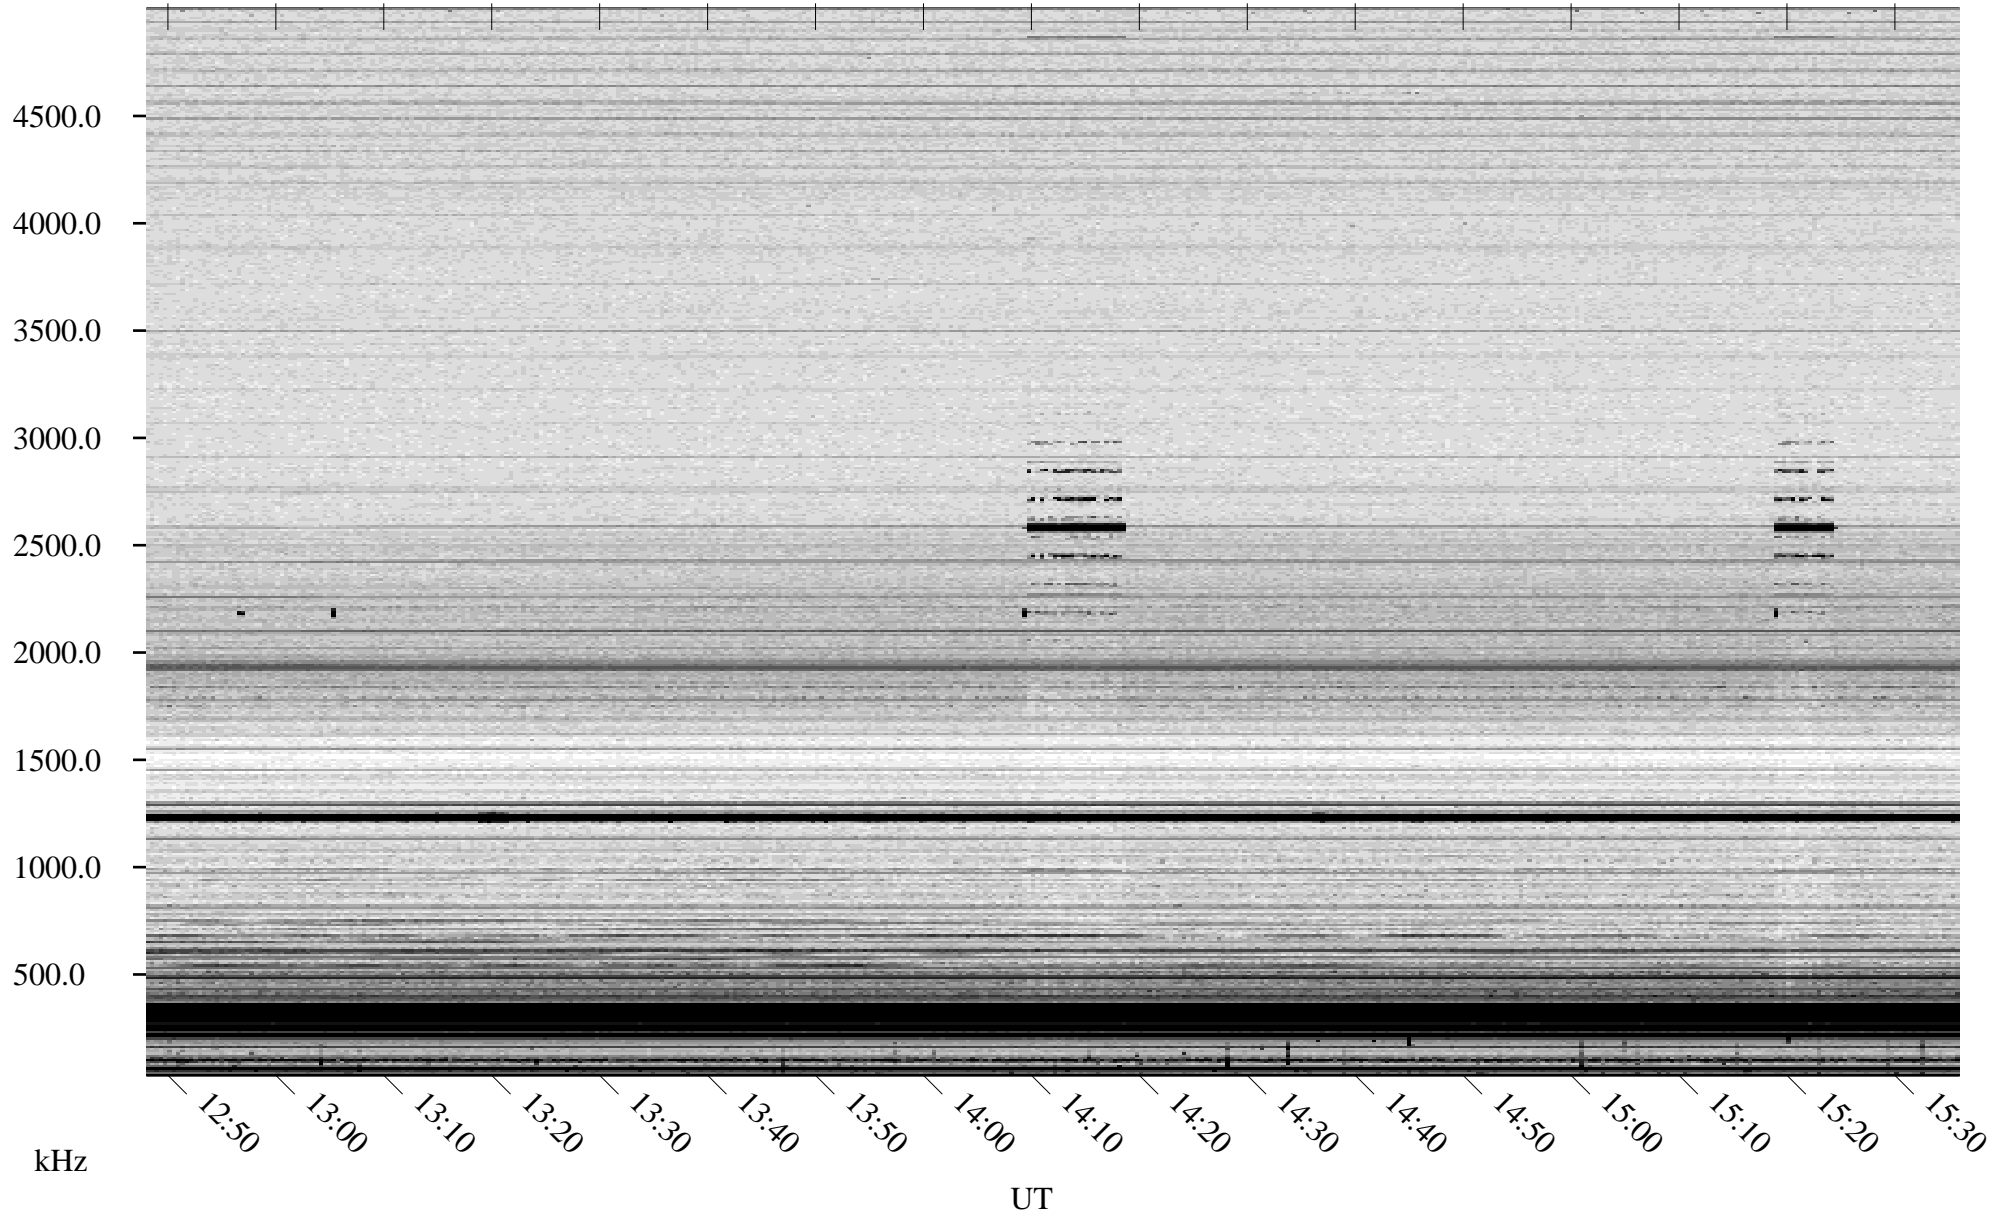

# 07/15/2007 Churchill, Manitoba

Linear Scale    Black = 161    White = 15

CH07195L.R00m max\_12

Page 5

# 07/15/2007 Churchill, Manitoba

Linear Scale    Black = 161    White = 15

CH07195L.R00m max\_12

Page 6

# 07/15/2007 Churchill, Manitoba

Linear Scale    Black = 161    White = 15

CH07195L.R00m max\_12

Page 7

# 07/15/2007 Churchill, Manitoba

Linear Scale    Black = 161    White = 15

CH07195L.R00m max\_12

Page 8