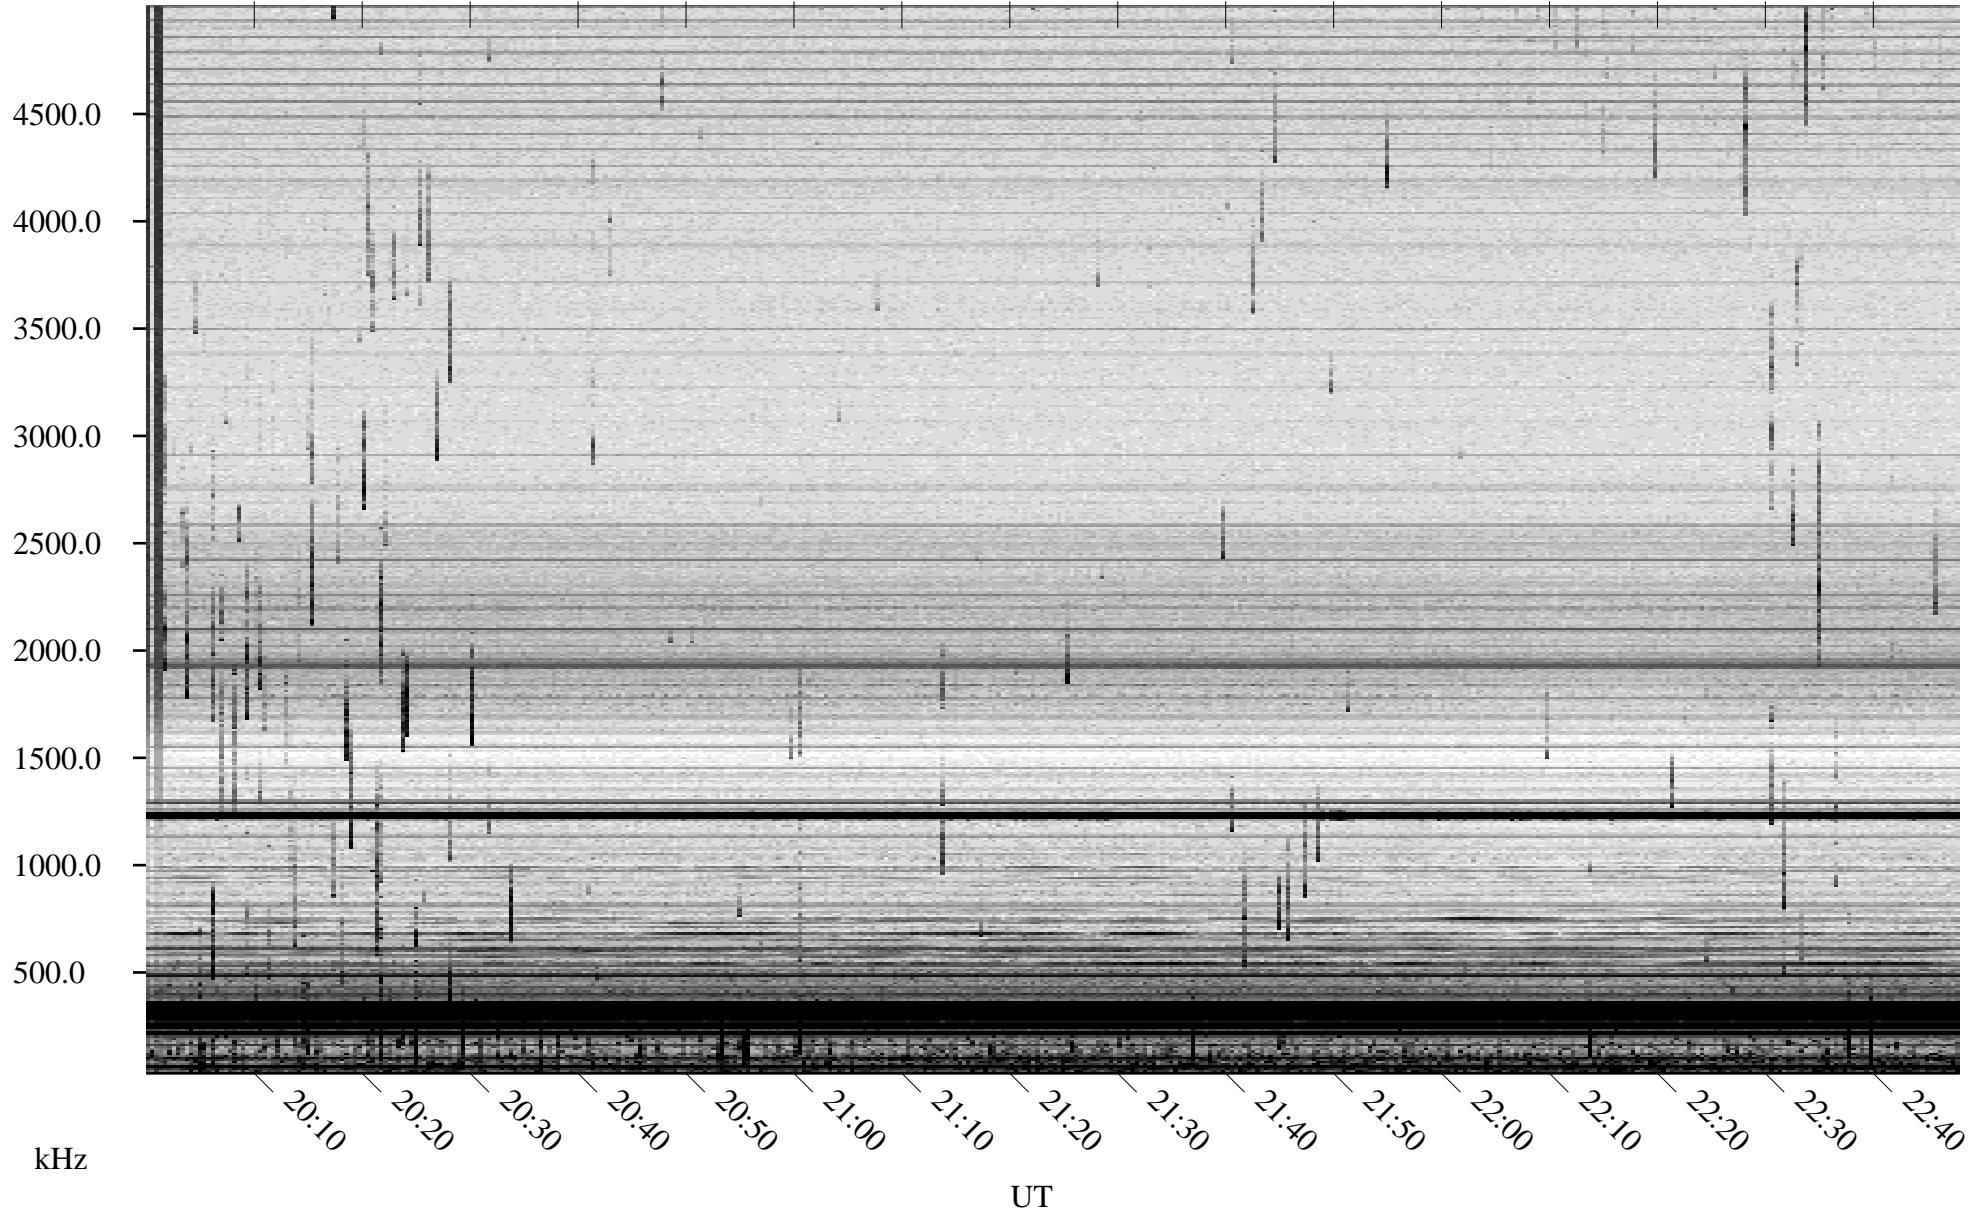

# 07/14/2007 Churchill, Manitoba

Linear Scale    Black = 161    White = 15

CH07195L.R00m max\_12

Page 1

# 07/14/2007 Churchill, Manitoba

Linear Scale    Black = 161    White = 15

CH07195L.R00m max\_12

Page 2

# 07/15/2007 Churchill, Manitoba

Linear Scale    Black = 161    White = 15

CH07195L.R00m max\_12

Page 3

# 07/15/2007 Churchill, Manitoba

Linear Scale    Black = 161    White = 15

CH07195L.R00m max\_12

Page 4