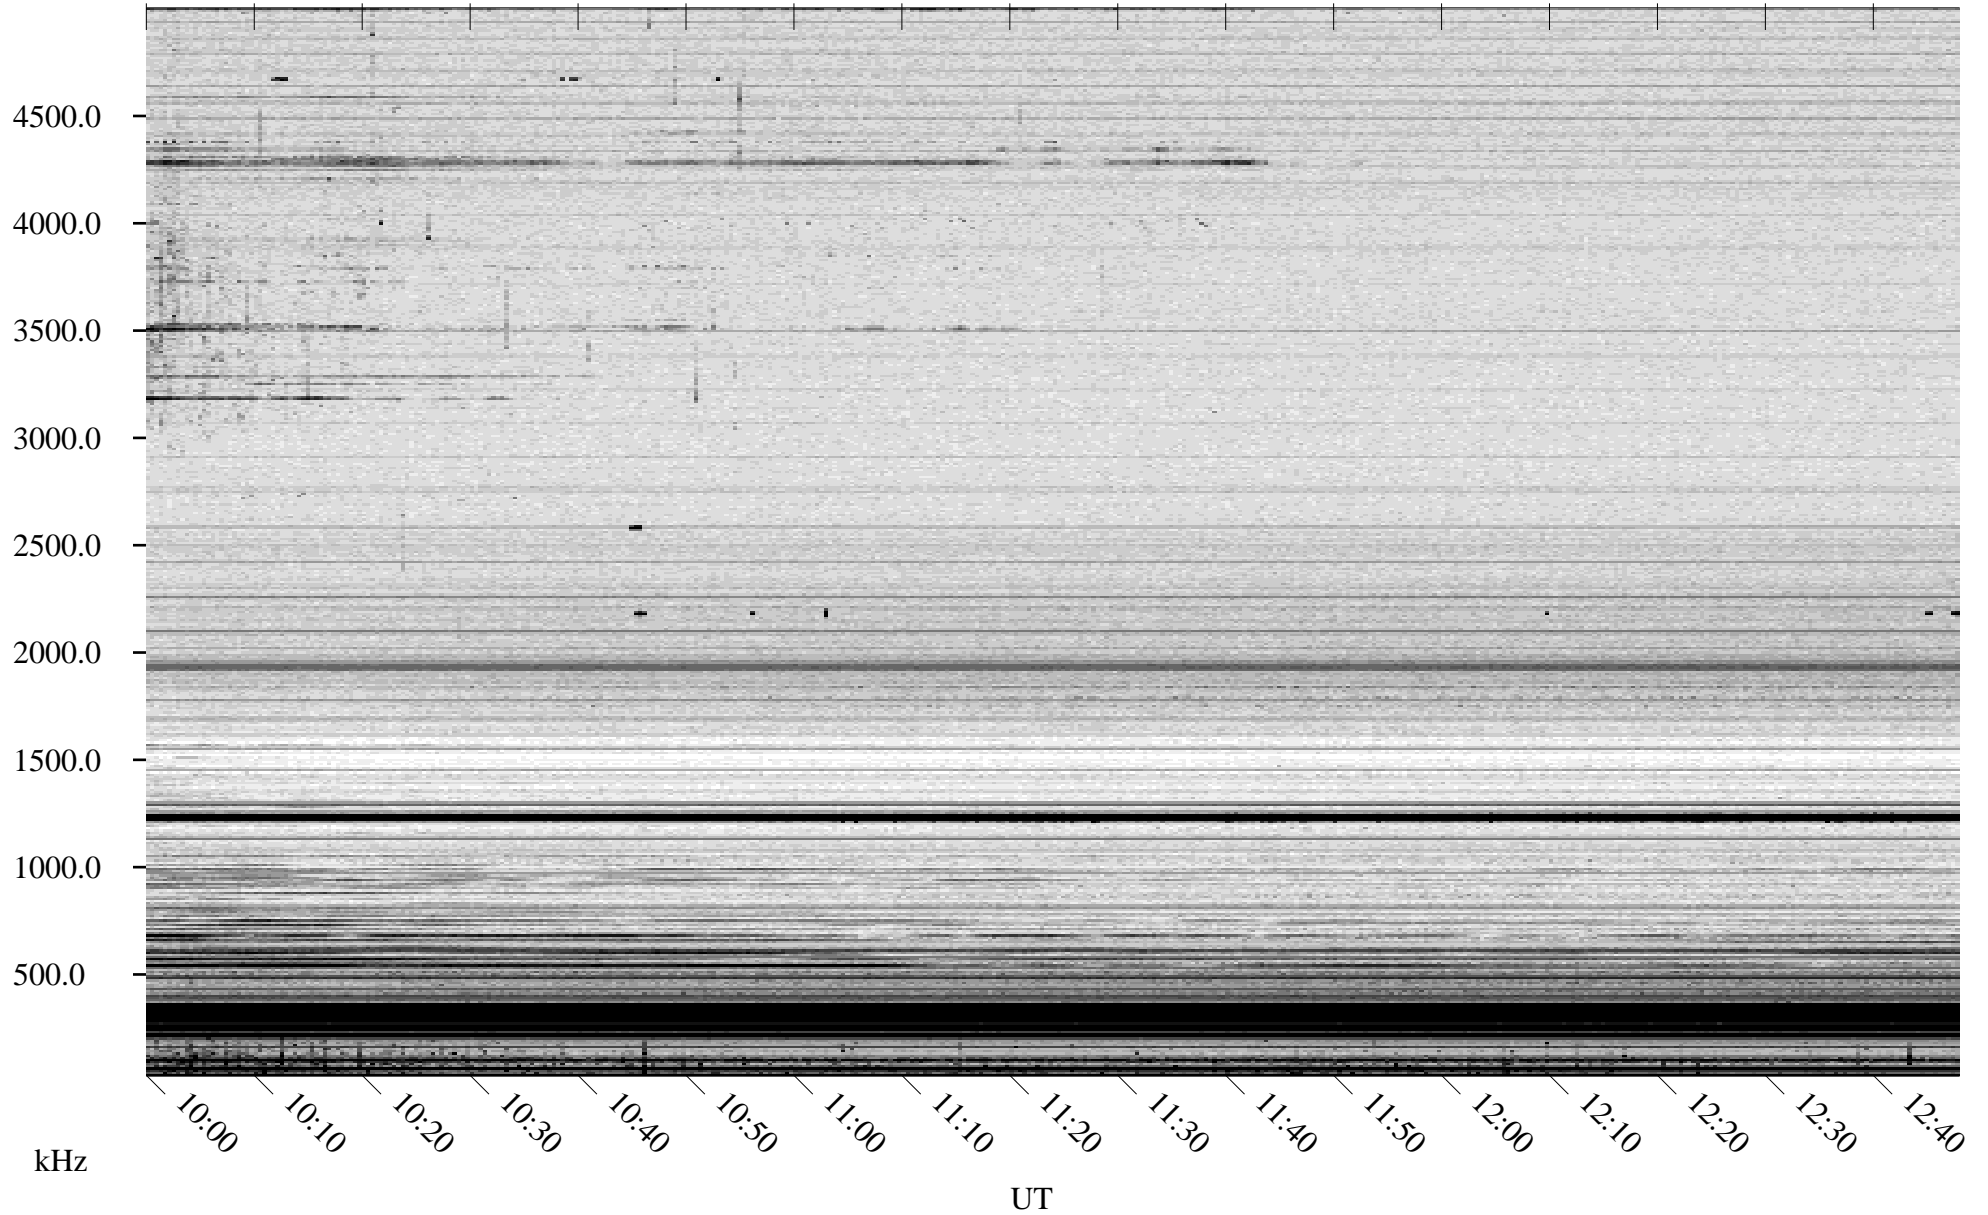

# 07/15/2007 Churchill, Manitoba

Linear Scale    Black = 161    White = 15

CH07195L.R00m max\_12

Page 4

# 07/15/2007 Churchill, Manitoba

Linear Scale    Black = 161    White = 15

CH07195L.R00m max\_12

Page 5

# 07/15/2007 Churchill, Manitoba

Linear Scale    Black = 161    White = 15

CH07195L.R00m max\_12

Page 6

# 07/15/2007 Churchill, Manitoba

Linear Scale    Black = 161    White = 15

CH07195L.R00m max\_12

Page 7