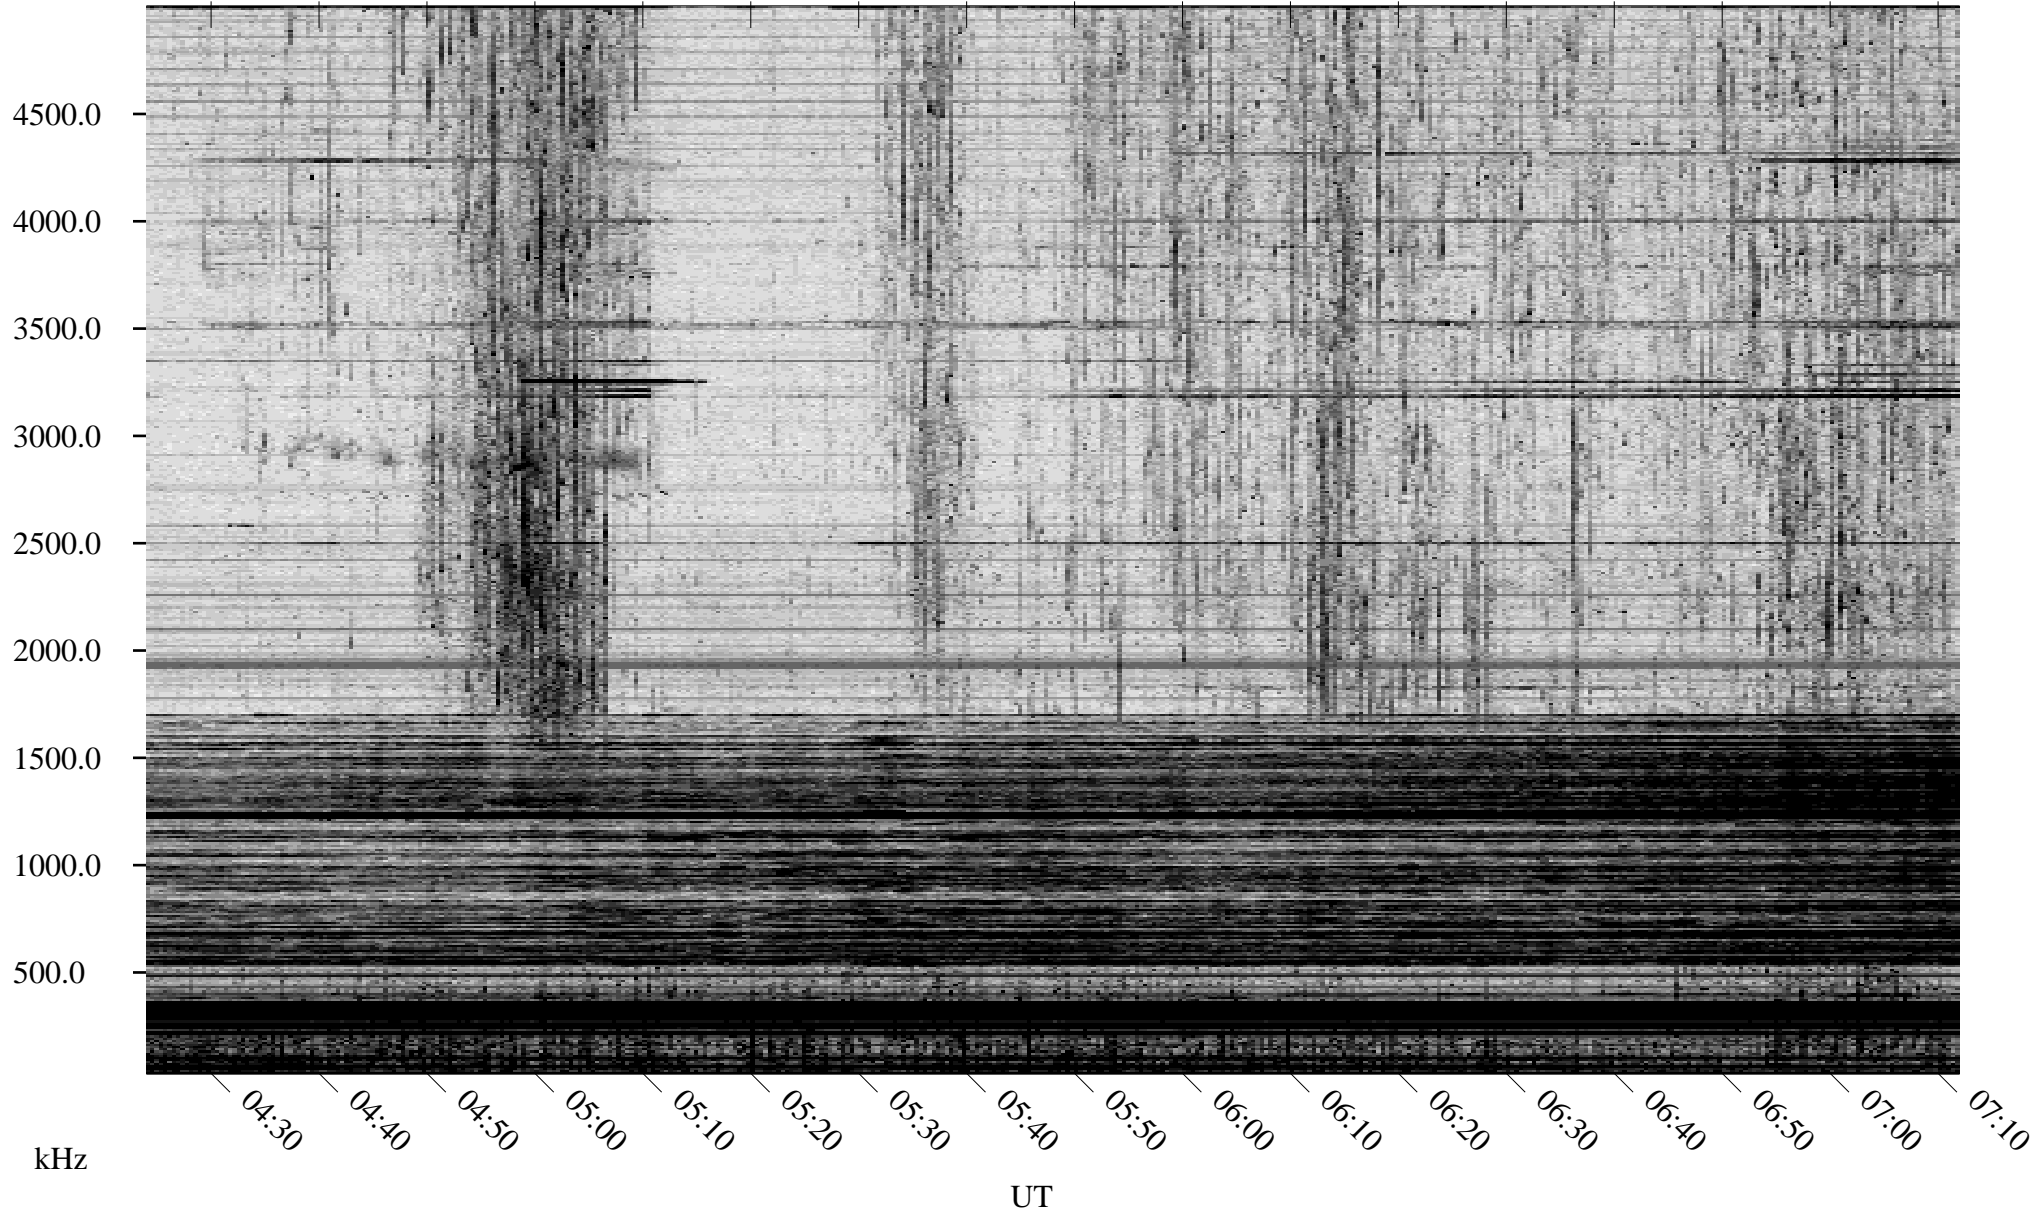

# 07/14/2007 Churchill, Manitoba

Linear Scale    Black = 161    White = 15

CH07195L.R00m max\_12

Page 1

# 07/14/2007 Churchill, Manitoba

Linear Scale    Black = 161    White = 15

CH07195L.R00m max\_12

Page 2

# 07/15/2007 Churchill, Manitoba

Linear Scale    Black = 161    White = 15

CH07195L.R00m max\_12

Page 3

# 07/15/2007 Churchill, Manitoba

Linear Scale    Black = 161    White = 15

CH07195L.R00m max\_12

Page 4