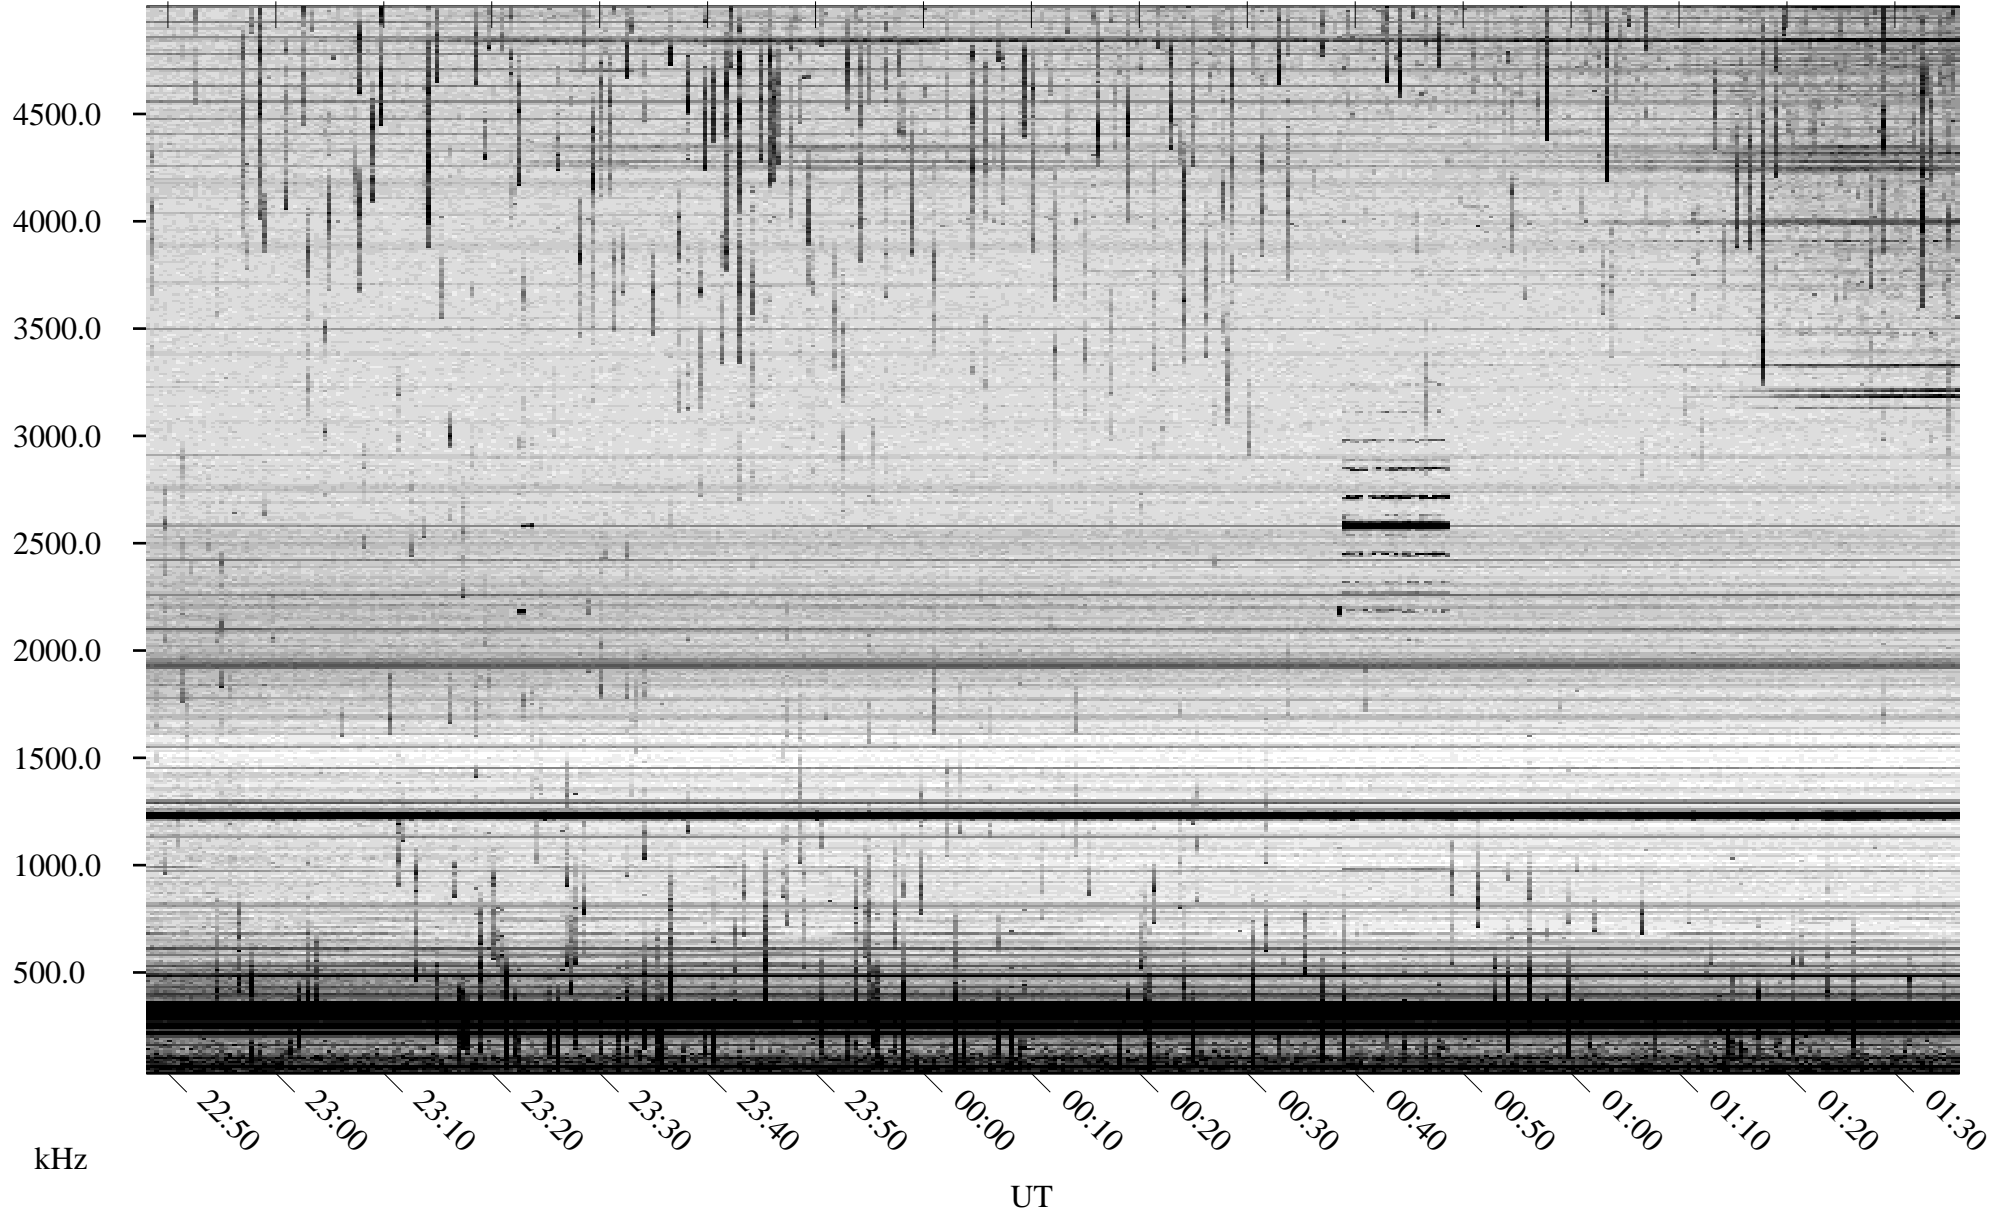

07/15/2007 Churchill, Manitoba

Linear Scale Black = 161 White = 15

CH07196L.R00m max_12

Page 1

07/15/2007 Churchill, Manitoba

Linear Scale Black = 161 White = 15

CH07196L.R00m max_12

Page 2

07/16/2007 Churchill, Manitoba

Linear Scale Black = 161 White = 15

CH07196L.R00m max_12

Page 3

07/16/2007 Churchill, Manitoba

Linear Scale Black = 161 White = 15

CH07196L.R00m max_12

Page 4

07/16/2007 Churchill, Manitoba

Linear Scale Black = 161 White = 15

CH07196L.R00m max_12

Page 5

07/16/2007 Churchill, Manitoba

Linear Scale Black = 161 White = 15

CH07196L.R00m max_12

Page 6

07/16/2007 Churchill, Manitoba

Linear Scale Black = 161 White = 15

CH07196L.R00m max_12

Page 7

07/16/2007 Churchill, Manitoba

Linear Scale Black = 161 White = 15

CH07196L.R00m max_12

Page 8