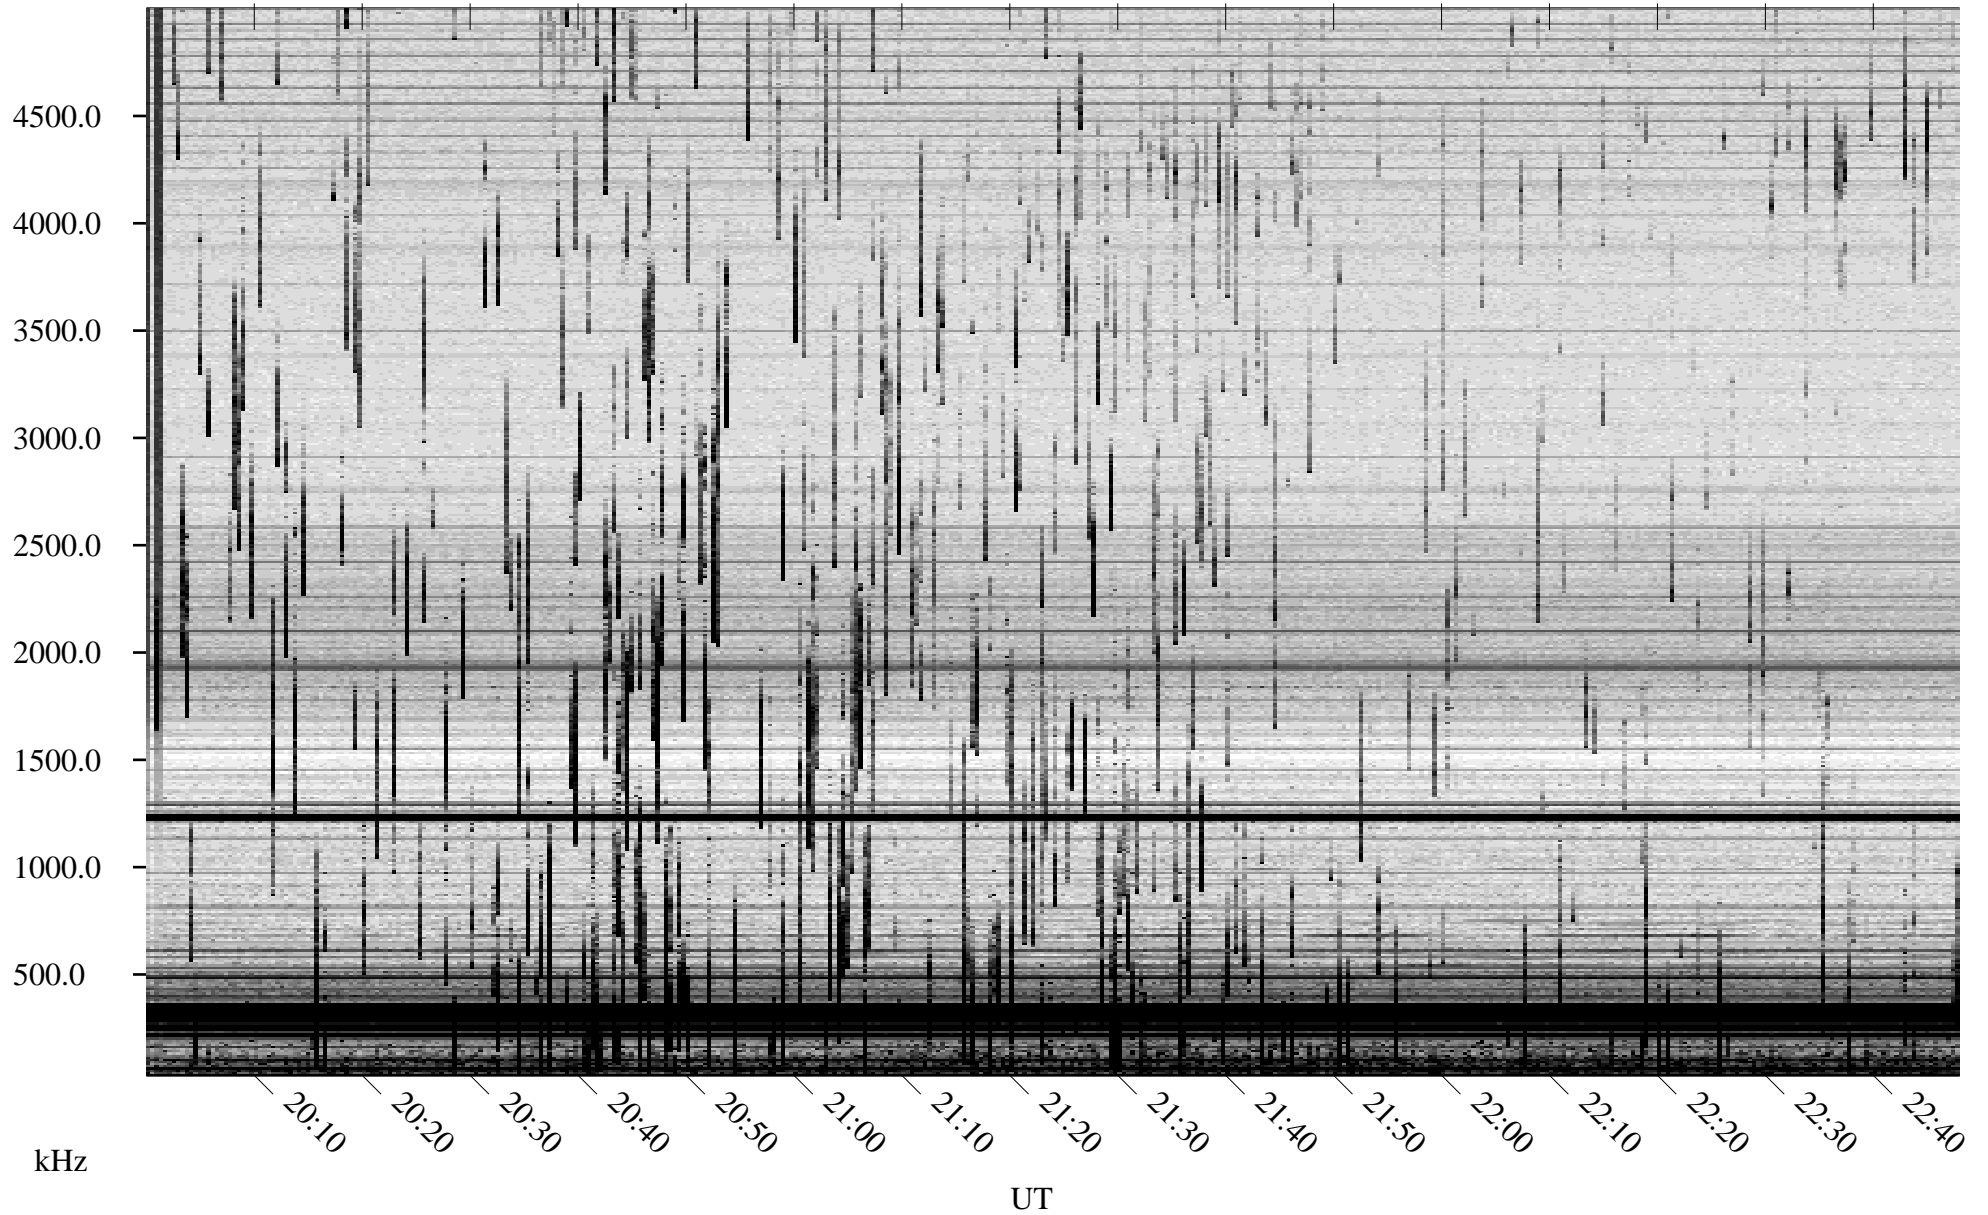

07/15/2007 Churchill, Manitoba

Linear Scale Black = 161 White = 15

CH07196L.R00m max_12

Page 1

07/15/2007 Churchill, Manitoba

Linear Scale Black = 161 White = 15

CH07196L.R00m max_12

Page 2

07/16/2007 Churchill, Manitoba

Linear Scale Black = 161 White = 15

CH07196L.R00m max_12

Page 3

07/16/2007 Churchill, Manitoba

Linear Scale Black = 161 White = 15

CH07196L.R00m max_12

Page 4

07/16/2007 Churchill, Manitoba

Linear Scale Black = 161 White = 15

CH07196L.R00m max_12

Page 5

07/16/2007 Churchill, Manitoba

Linear Scale Black = 161 White = 15

CH07196L.R00m max_12

Page 6

07/16/2007 Churchill, Manitoba

Linear Scale Black = 161 White = 15

CH07196L.R00m max_12

Page 7

07/16/2007 Churchill, Manitoba

Linear Scale Black = 161 White = 15

CH07196L.R00m max_12

Page 8