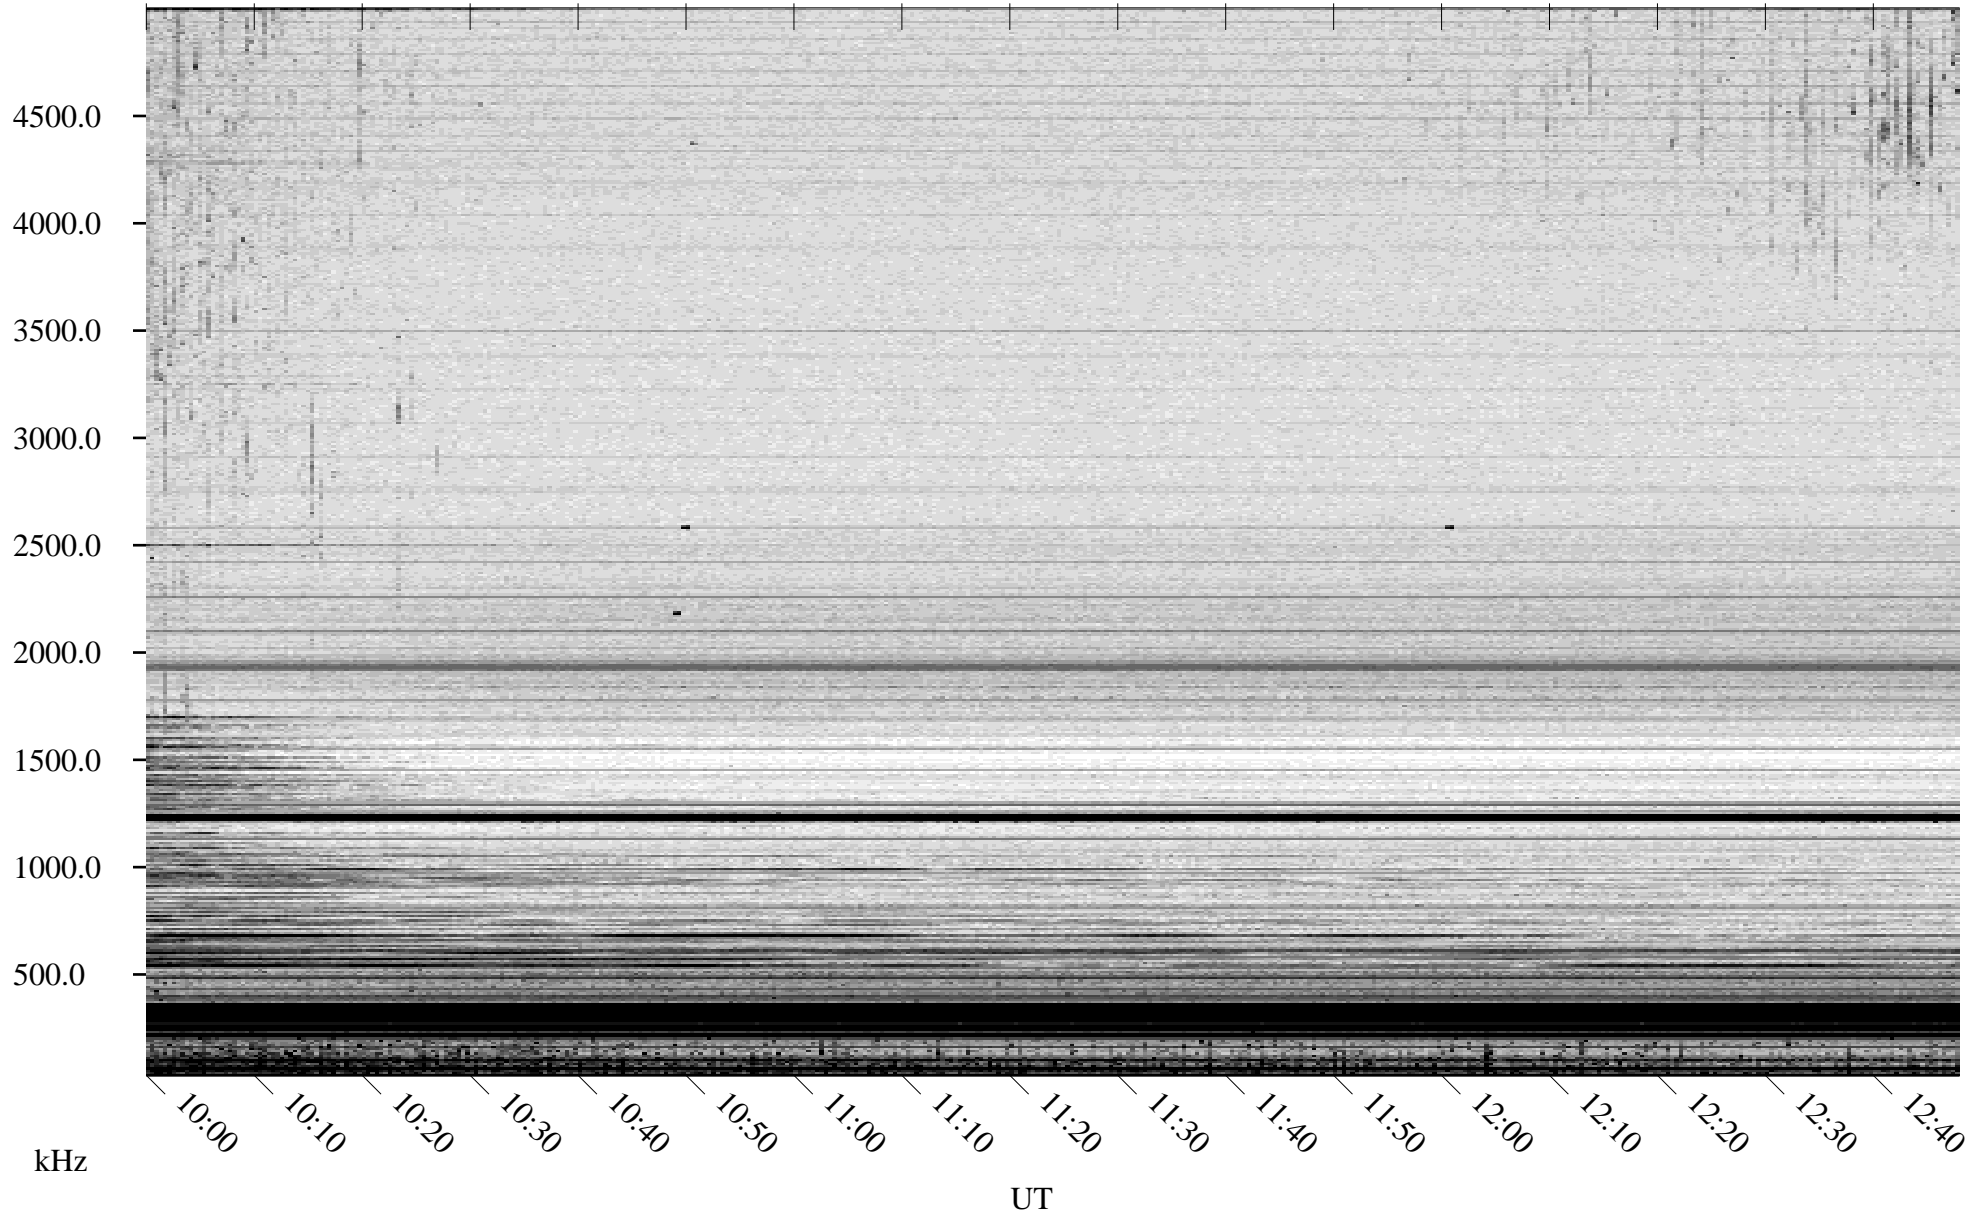

07/15/2007 Churchill, Manitoba

Linear Scale Black = 161 White = 15

CH07196L.R00m max_12

Page 1

07/15/2007 Churchill, Manitoba

Linear Scale Black = 161 White = 15

CH07196L.R00m max_12

Page 2

07/16/2007 Churchill, Manitoba

Linear Scale Black = 161 White = 15

CH07196L.R00m max_12

Page 3

07/16/2007 Churchill, Manitoba

Linear Scale Black = 161 White = 15

CH07196L.R00m max_12

Page 4

07/16/2007 Churchill, Manitoba

Linear Scale Black = 161 White = 15

CH07196L.R00m max_12

Page 5

07/16/2007 Churchill, Manitoba

Linear Scale Black = 161 White = 15

CH07196L.R00m max_12

Page 6

07/16/2007 Churchill, Manitoba

Linear Scale Black = 161 White = 15

CH07196L.R00m max_12

Page 7

07/16/2007 Churchill, Manitoba

Linear Scale Black = 161 White = 15

CH07196L.R00m max_12

Page 8