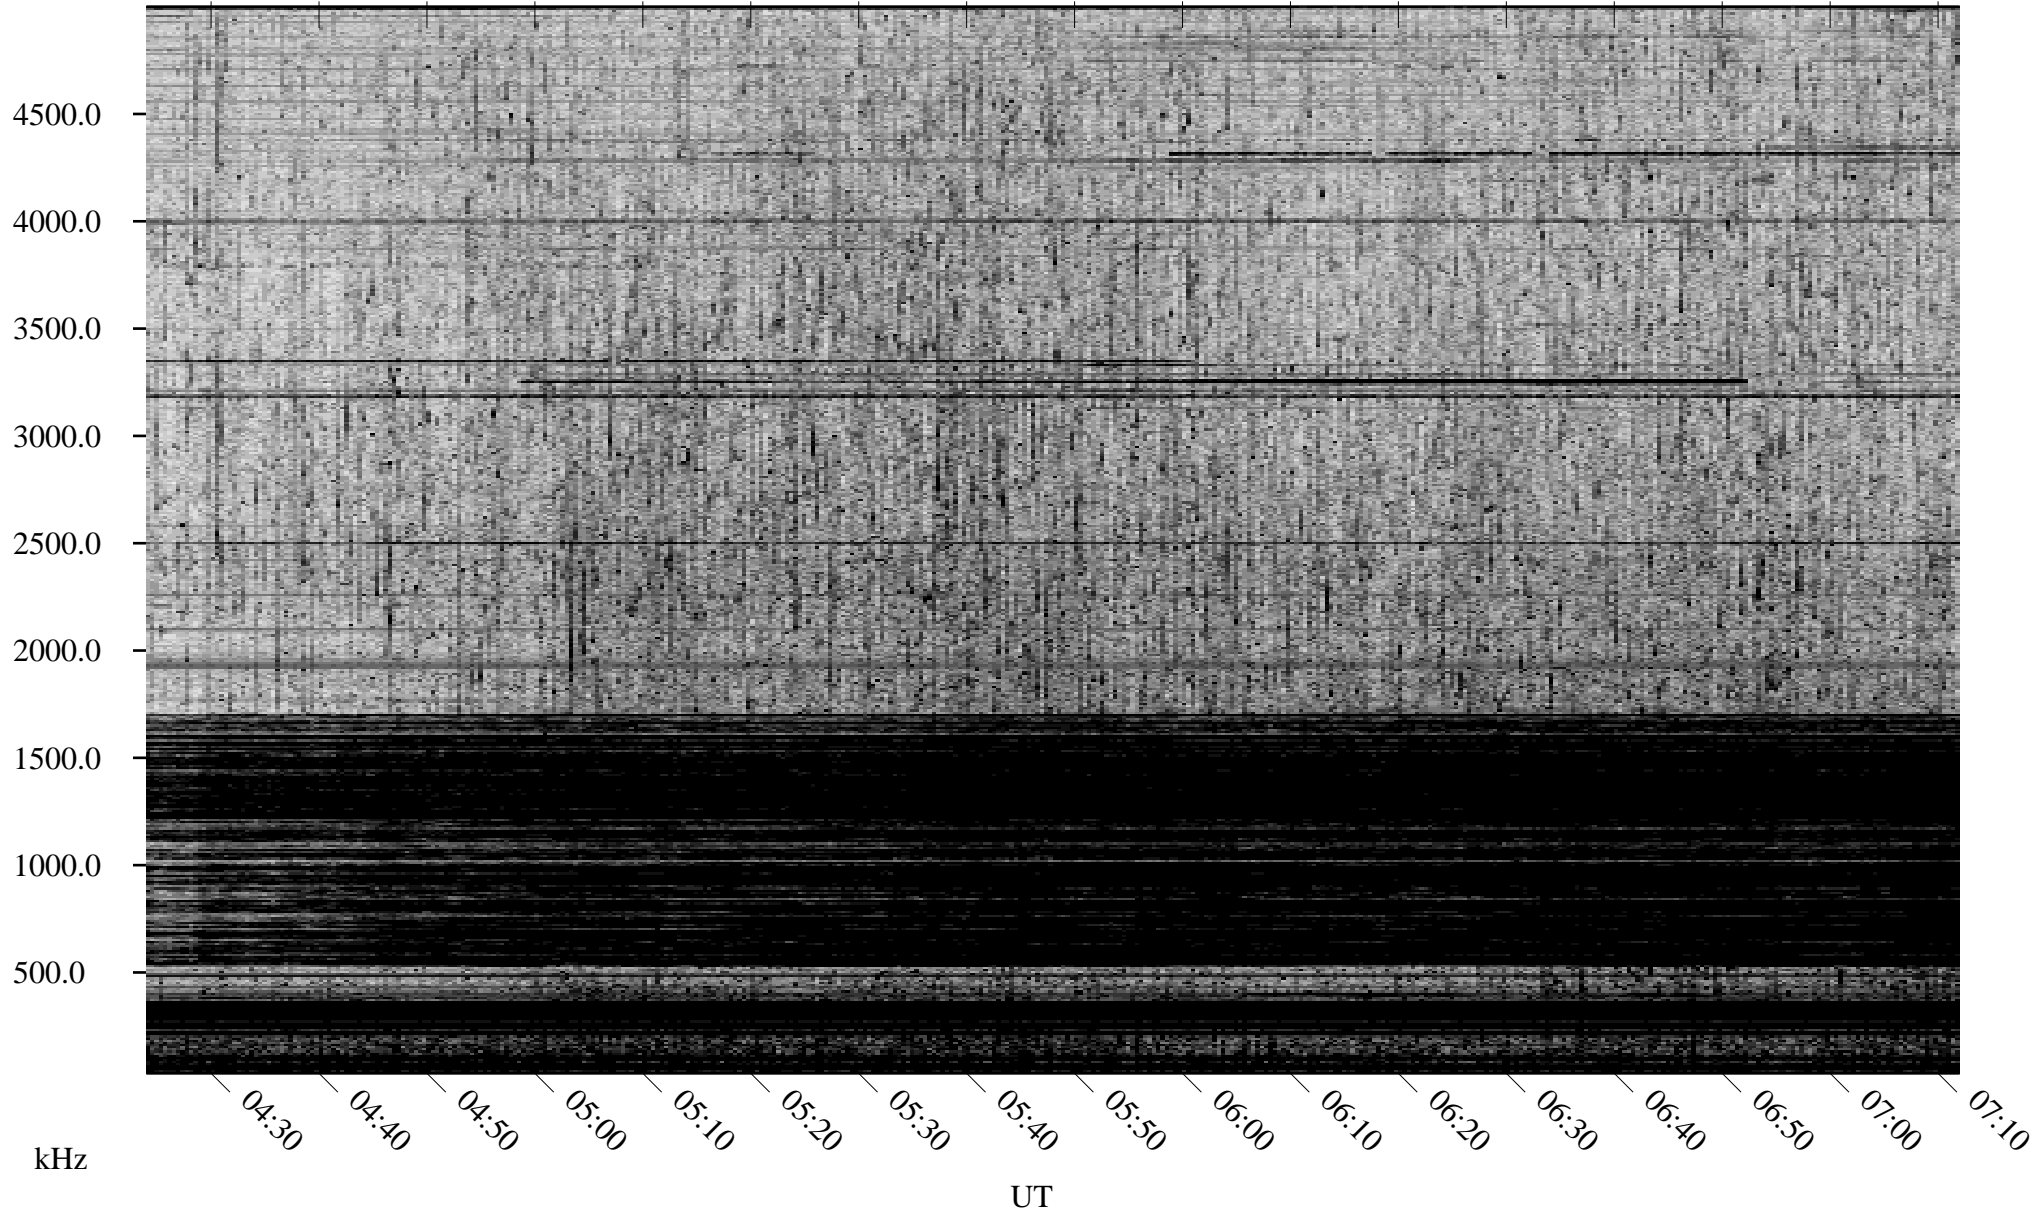

07/15/2007 Churchill, Manitoba

Linear Scale Black = 161 White = 15

CH07196L.R00m max_12

Page 1

07/15/2007 Churchill, Manitoba

Linear Scale Black = 161 White = 15

CH07196L.R00m max_12

Page 2

07/16/2007 Churchill, Manitoba

Linear Scale Black = 161 White = 15

CH07196L.R00m max_12

Page 3

07/16/2007 Churchill, Manitoba

Linear Scale Black = 161 White = 15

CH07196L.R00m max_12

Page 4

07/16/2007 Churchill, Manitoba

Linear Scale Black = 161 White = 15

CH07196L.R00m max_12

Page 5

07/16/2007 Churchill, Manitoba

Linear Scale Black = 161 White = 15

CH07196L.R00m max_12

Page 6

07/16/2007 Churchill, Manitoba

Linear Scale Black = 161 White = 15

CH07196L.R00m max_12

Page 7

07/16/2007 Churchill, Manitoba

Linear Scale Black = 161 White = 15

CH07196L.R00m max_12

Page 8