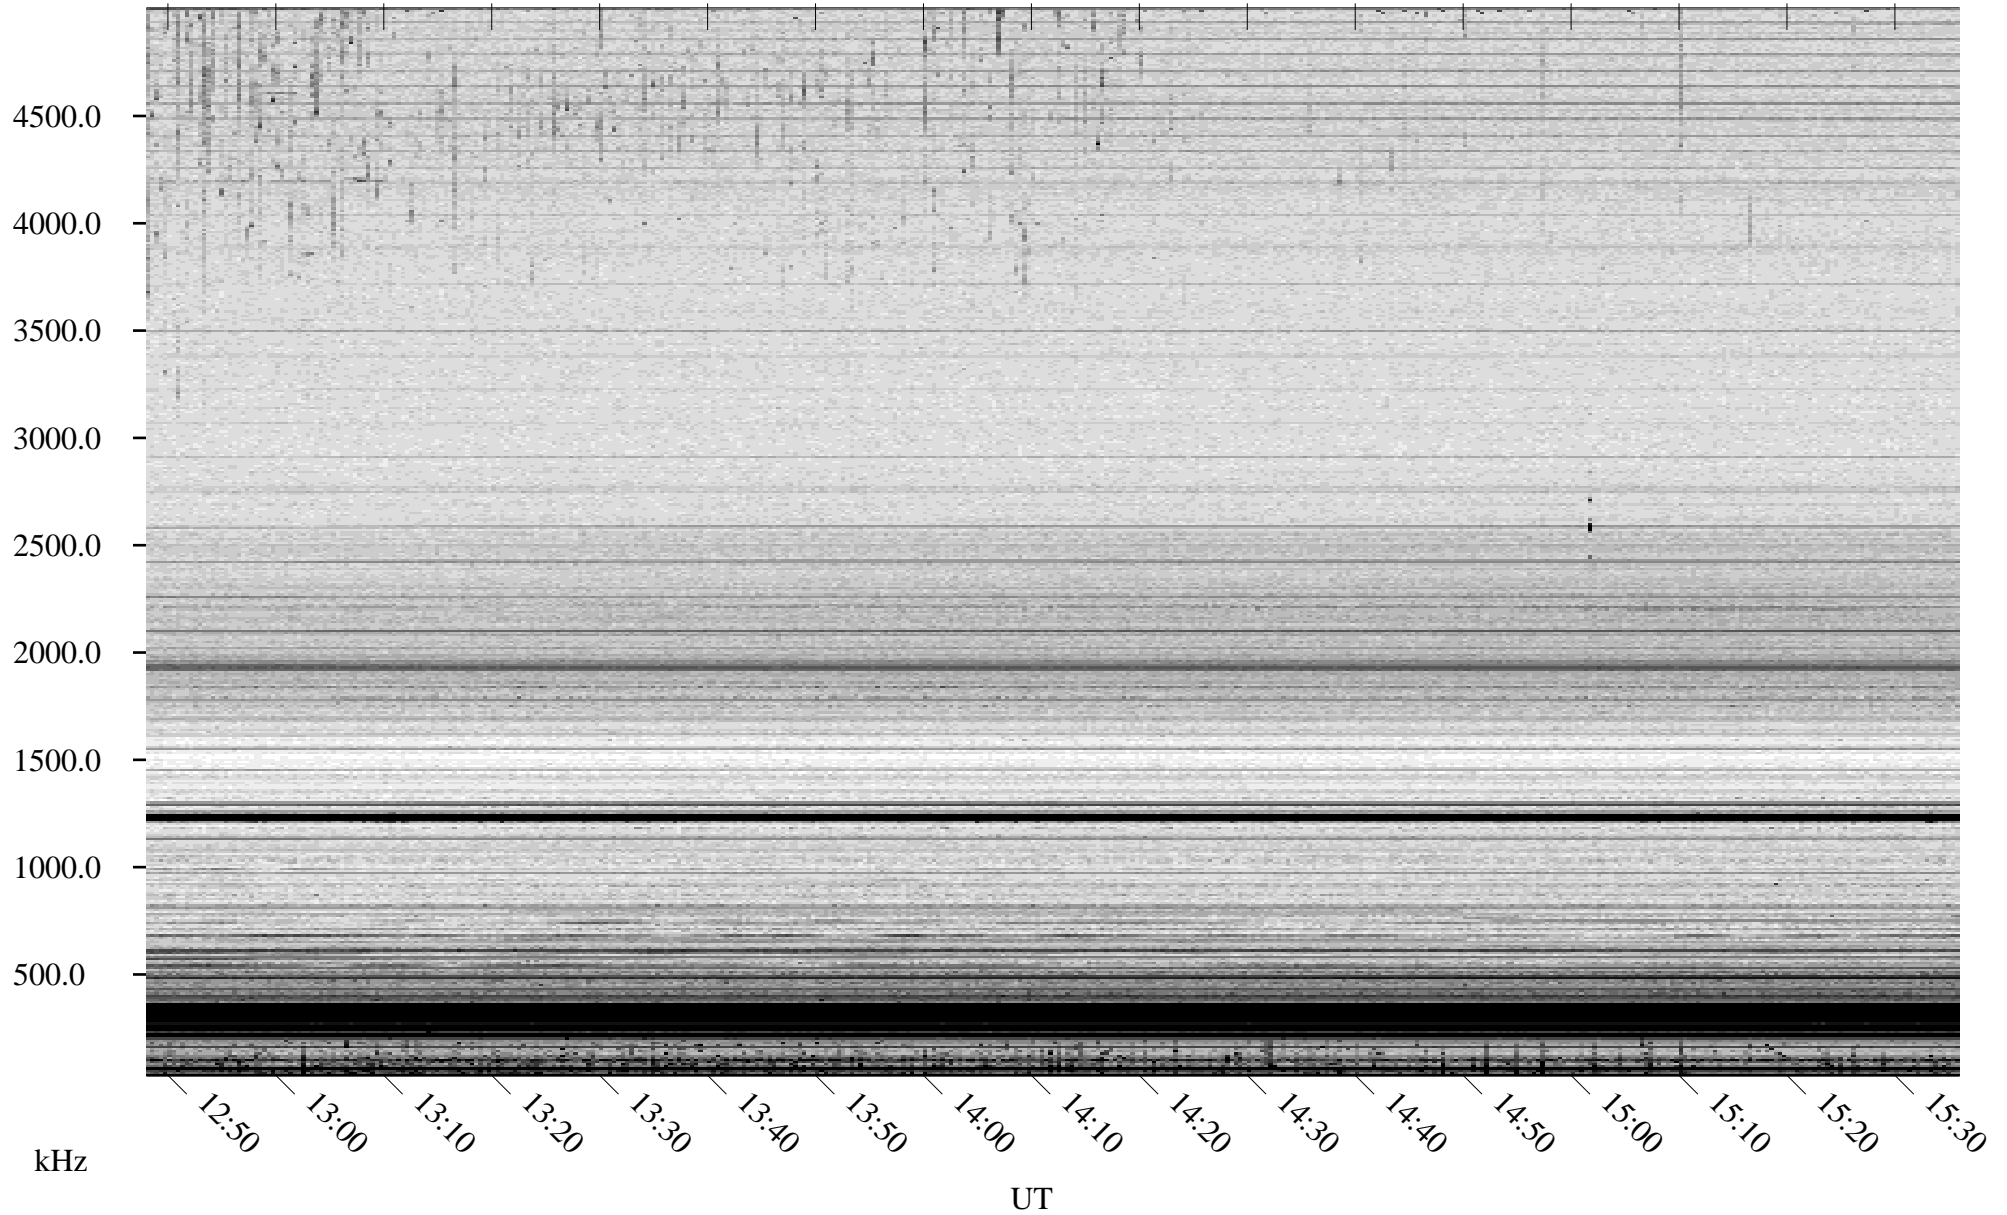

07/15/2007 Churchill, Manitoba

Linear Scale Black = 161 White = 15

CH07196L.R00m max_12

Page 1

07/15/2007 Churchill, Manitoba

Linear Scale Black = 161 White = 15

CH07196L.R00m max_12

Page 2

07/16/2007 Churchill, Manitoba

Linear Scale Black = 161 White = 15

CH07196L.R00m max_12

Page 3

07/16/2007 Churchill, Manitoba

Linear Scale Black = 161 White = 15

CH07196L.R00m max_12

Page 4

07/16/2007 Churchill, Manitoba

Linear Scale Black = 161 White = 15

CH07196L.R00m max_12

Page 5

07/16/2007 Churchill, Manitoba

Linear Scale Black = 161 White = 15

CH07196L.R00m max_12

Page 6

07/16/2007 Churchill, Manitoba

Linear Scale Black = 161 White = 15

CH07196L.R00m max_12

Page 7

07/16/2007 Churchill, Manitoba

Linear Scale Black = 161 White = 15

CH07196L.R00m max_12

Page 8