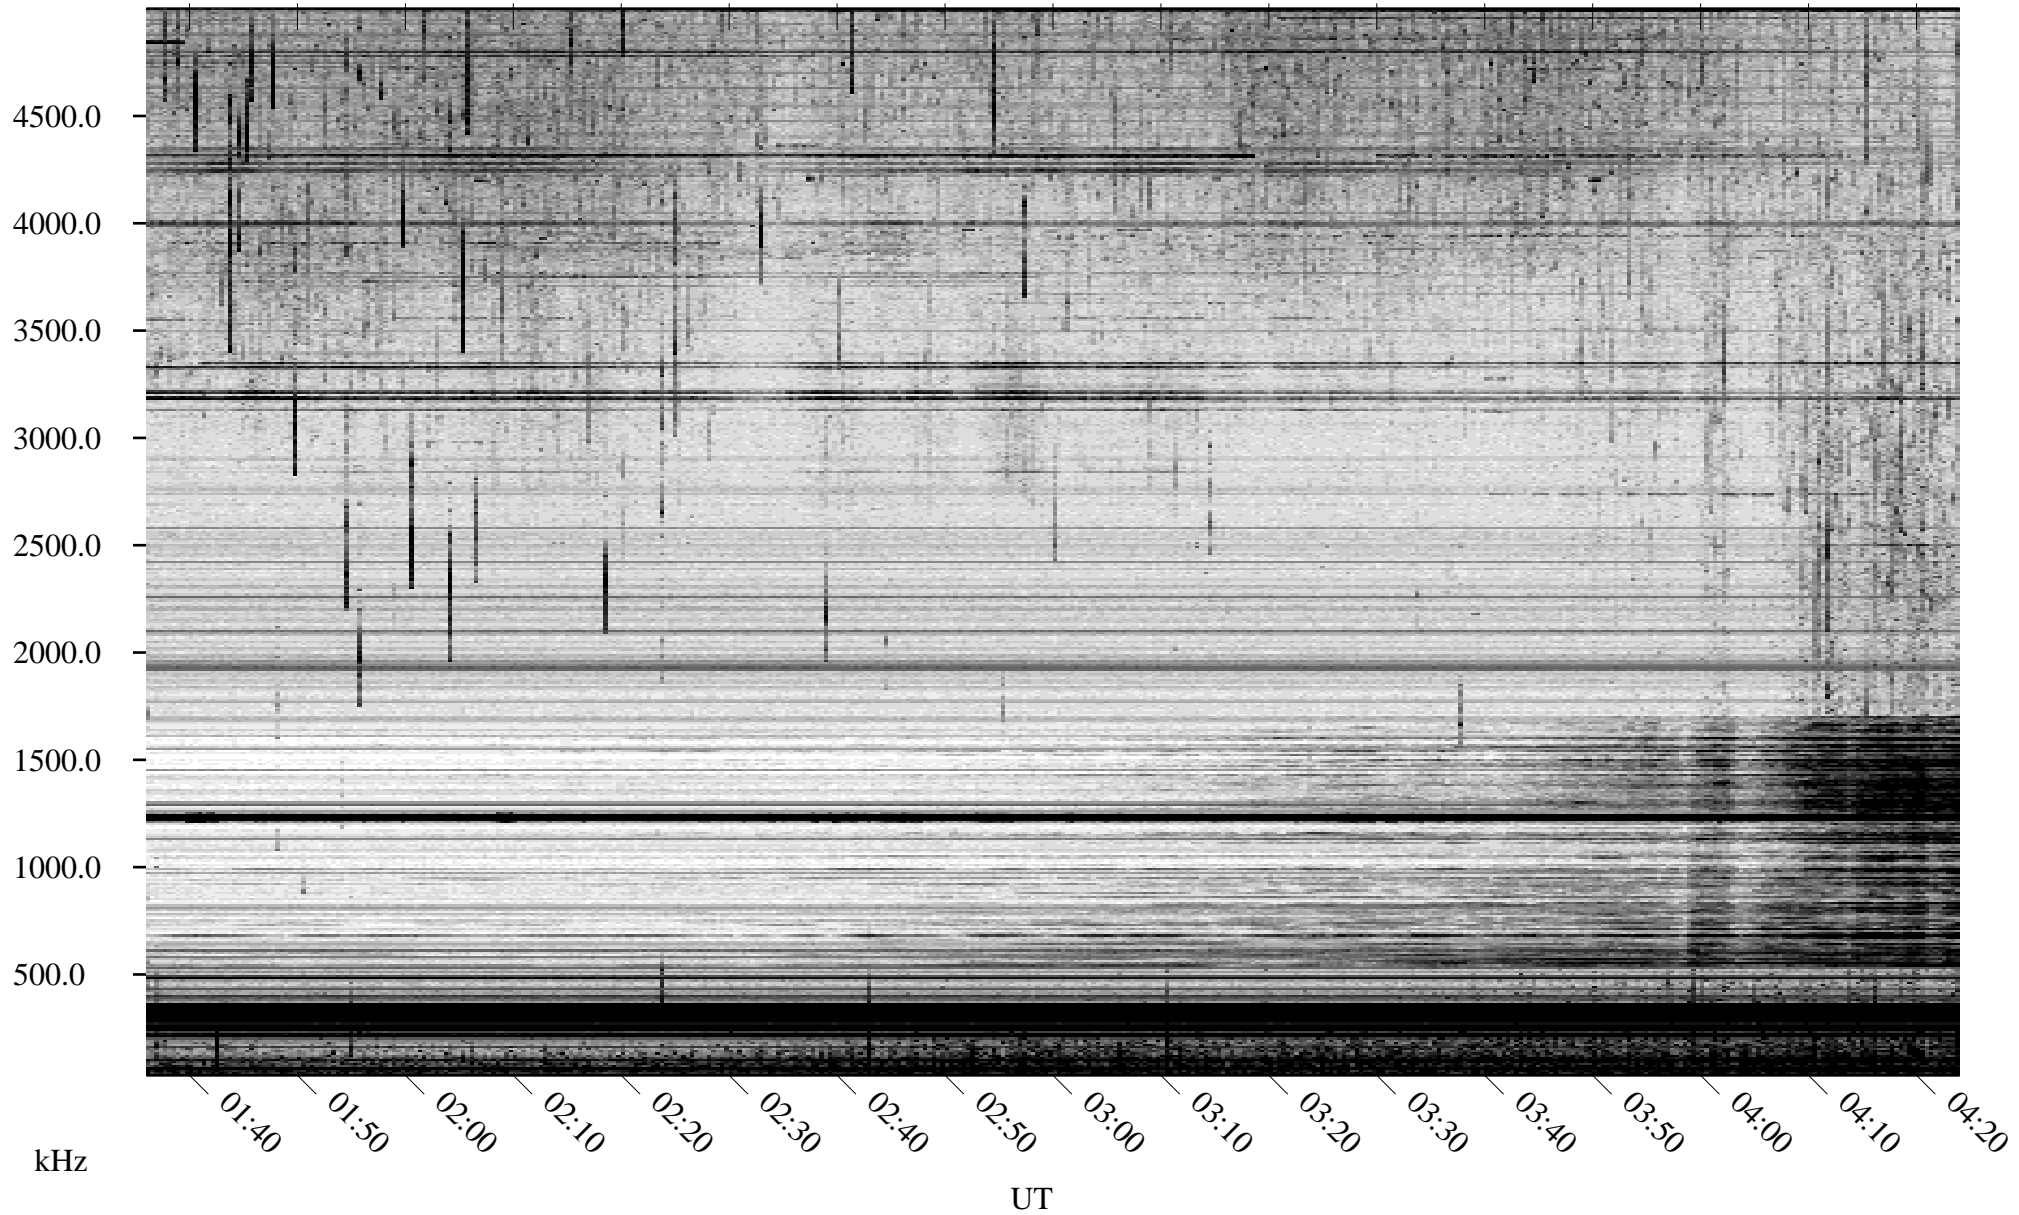

07/15/2007 Churchill, Manitoba

Linear Scale Black = 161 White = 15

CH07196L.R00m max_12

Page 1

07/15/2007 Churchill, Manitoba

Linear Scale Black = 161 White = 15

CH07196L.R00m max_12

Page 2

07/16/2007 Churchill, Manitoba

Linear Scale Black = 161 White = 15

CH07196L.R00m max_12

Page 3

07/16/2007 Churchill, Manitoba

Linear Scale Black = 161 White = 15

CH07196L.R00m max_12

Page 4

07/16/2007 Churchill, Manitoba

Linear Scale Black = 161 White = 15

CH07196L.R00m max_12

Page 5

07/16/2007 Churchill, Manitoba

Linear Scale Black = 161 White = 15

CH07196L.R00m max_12

Page 6

07/16/2007 Churchill, Manitoba

Linear Scale Black = 161 White = 15

CH07196L.R00m max_12

Page 7

07/16/2007 Churchill, Manitoba

Linear Scale Black = 161 White = 15

CH07196L.R00m max_12

Page 8