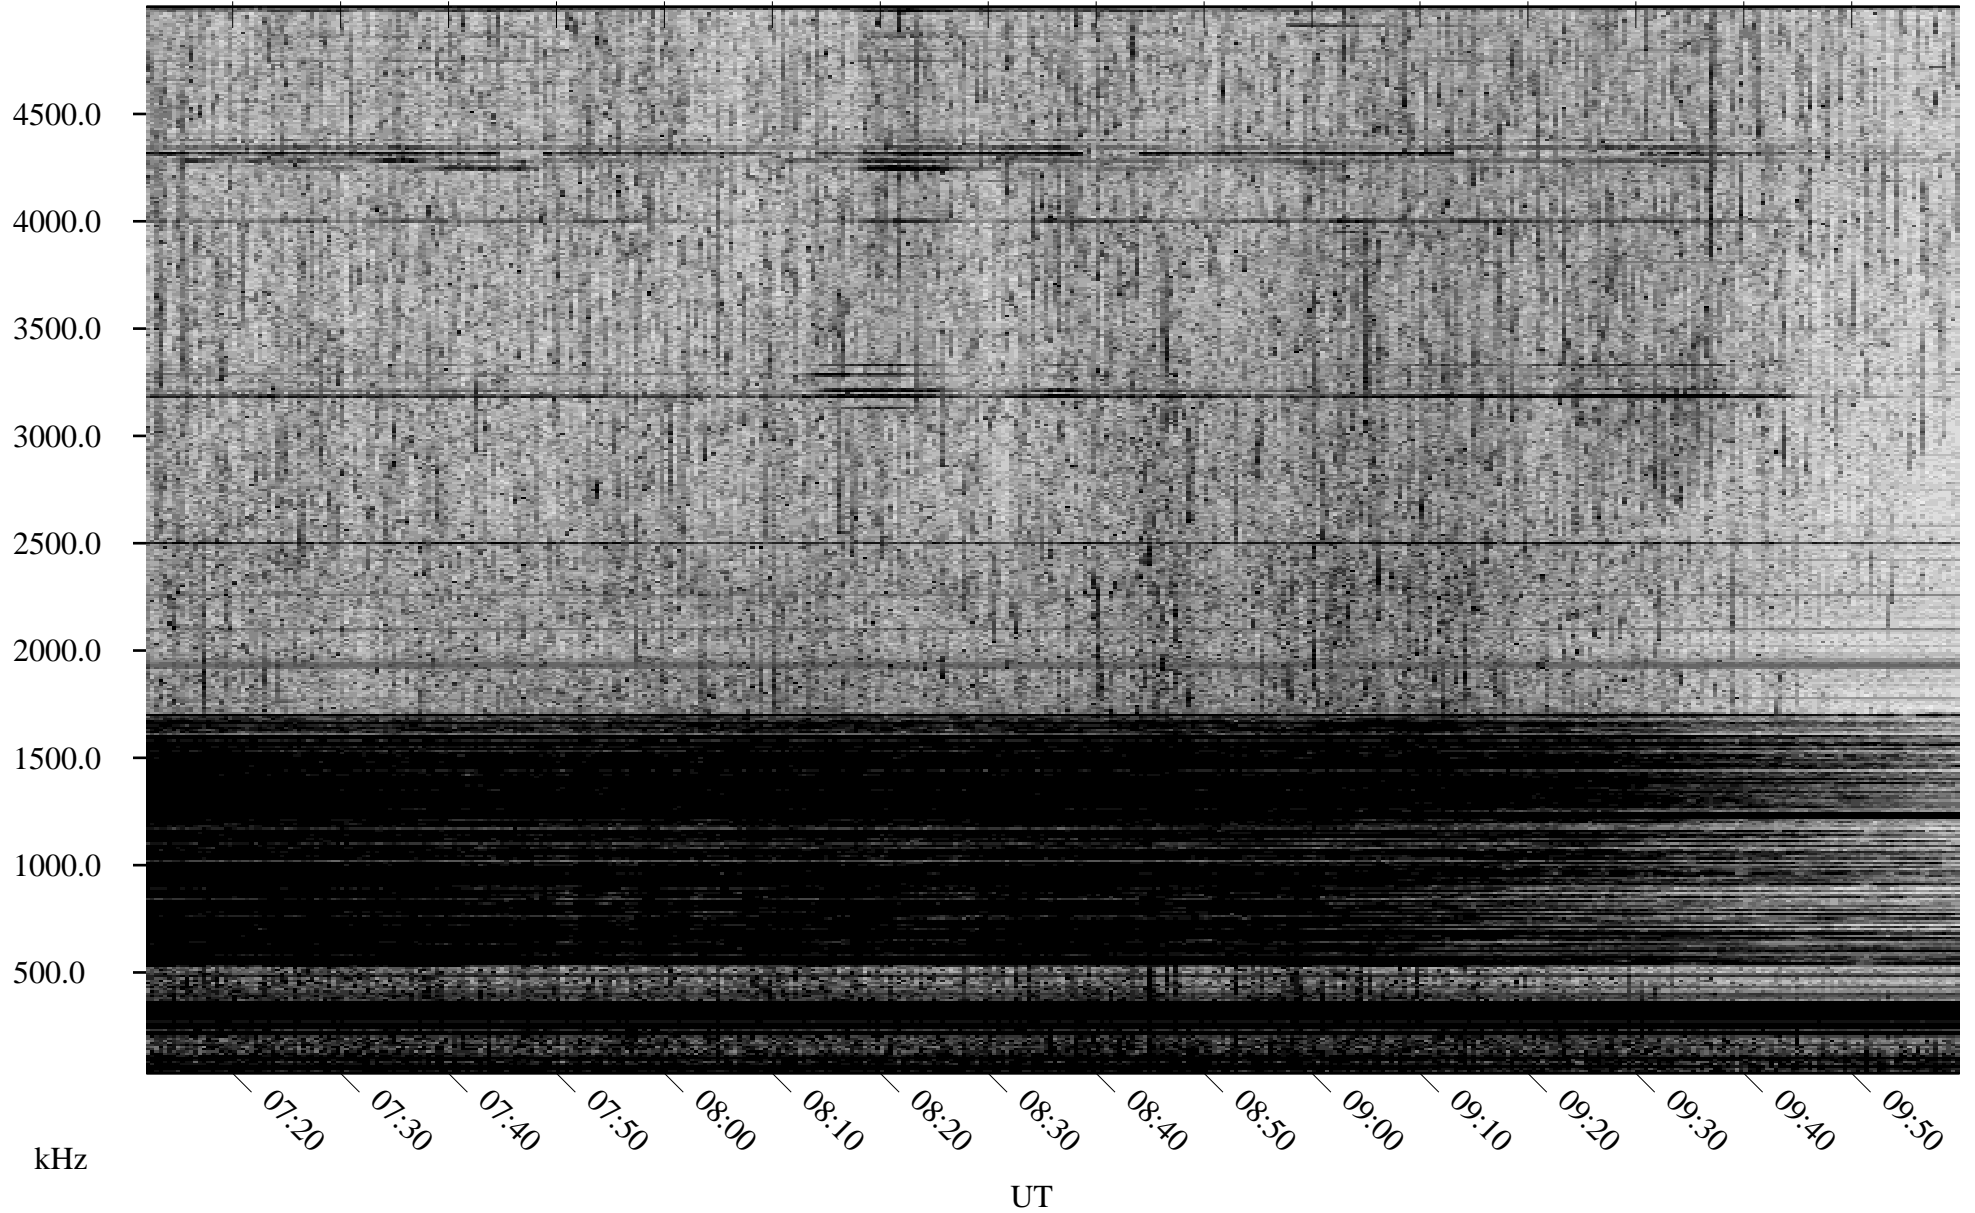

07/15/2007 Churchill, Manitoba

Linear Scale Black = 161 White = 15

CH07196L.R00m max_12

Page 1

07/15/2007 Churchill, Manitoba

Linear Scale Black = 161 White = 15

CH07196L.R00m max_12

Page 2

07/16/2007 Churchill, Manitoba

Linear Scale Black = 161 White = 15

CH07196L.R00m max_12

Page 3

07/16/2007 Churchill, Manitoba

Linear Scale Black = 161 White = 15

CH07196L.R00m max_12

Page 4

07/16/2007 Churchill, Manitoba

Linear Scale Black = 161 White = 15

CH07196L.R00m max_12

Page 5

07/16/2007 Churchill, Manitoba

Linear Scale Black = 161 White = 15

CH07196L.R00m max_12

Page 6

07/16/2007 Churchill, Manitoba

Linear Scale Black = 161 White = 15

CH07196L.R00m max_12

Page 7

07/16/2007 Churchill, Manitoba

Linear Scale Black = 161 White = 15

CH07196L.R00m max_12

Page 8