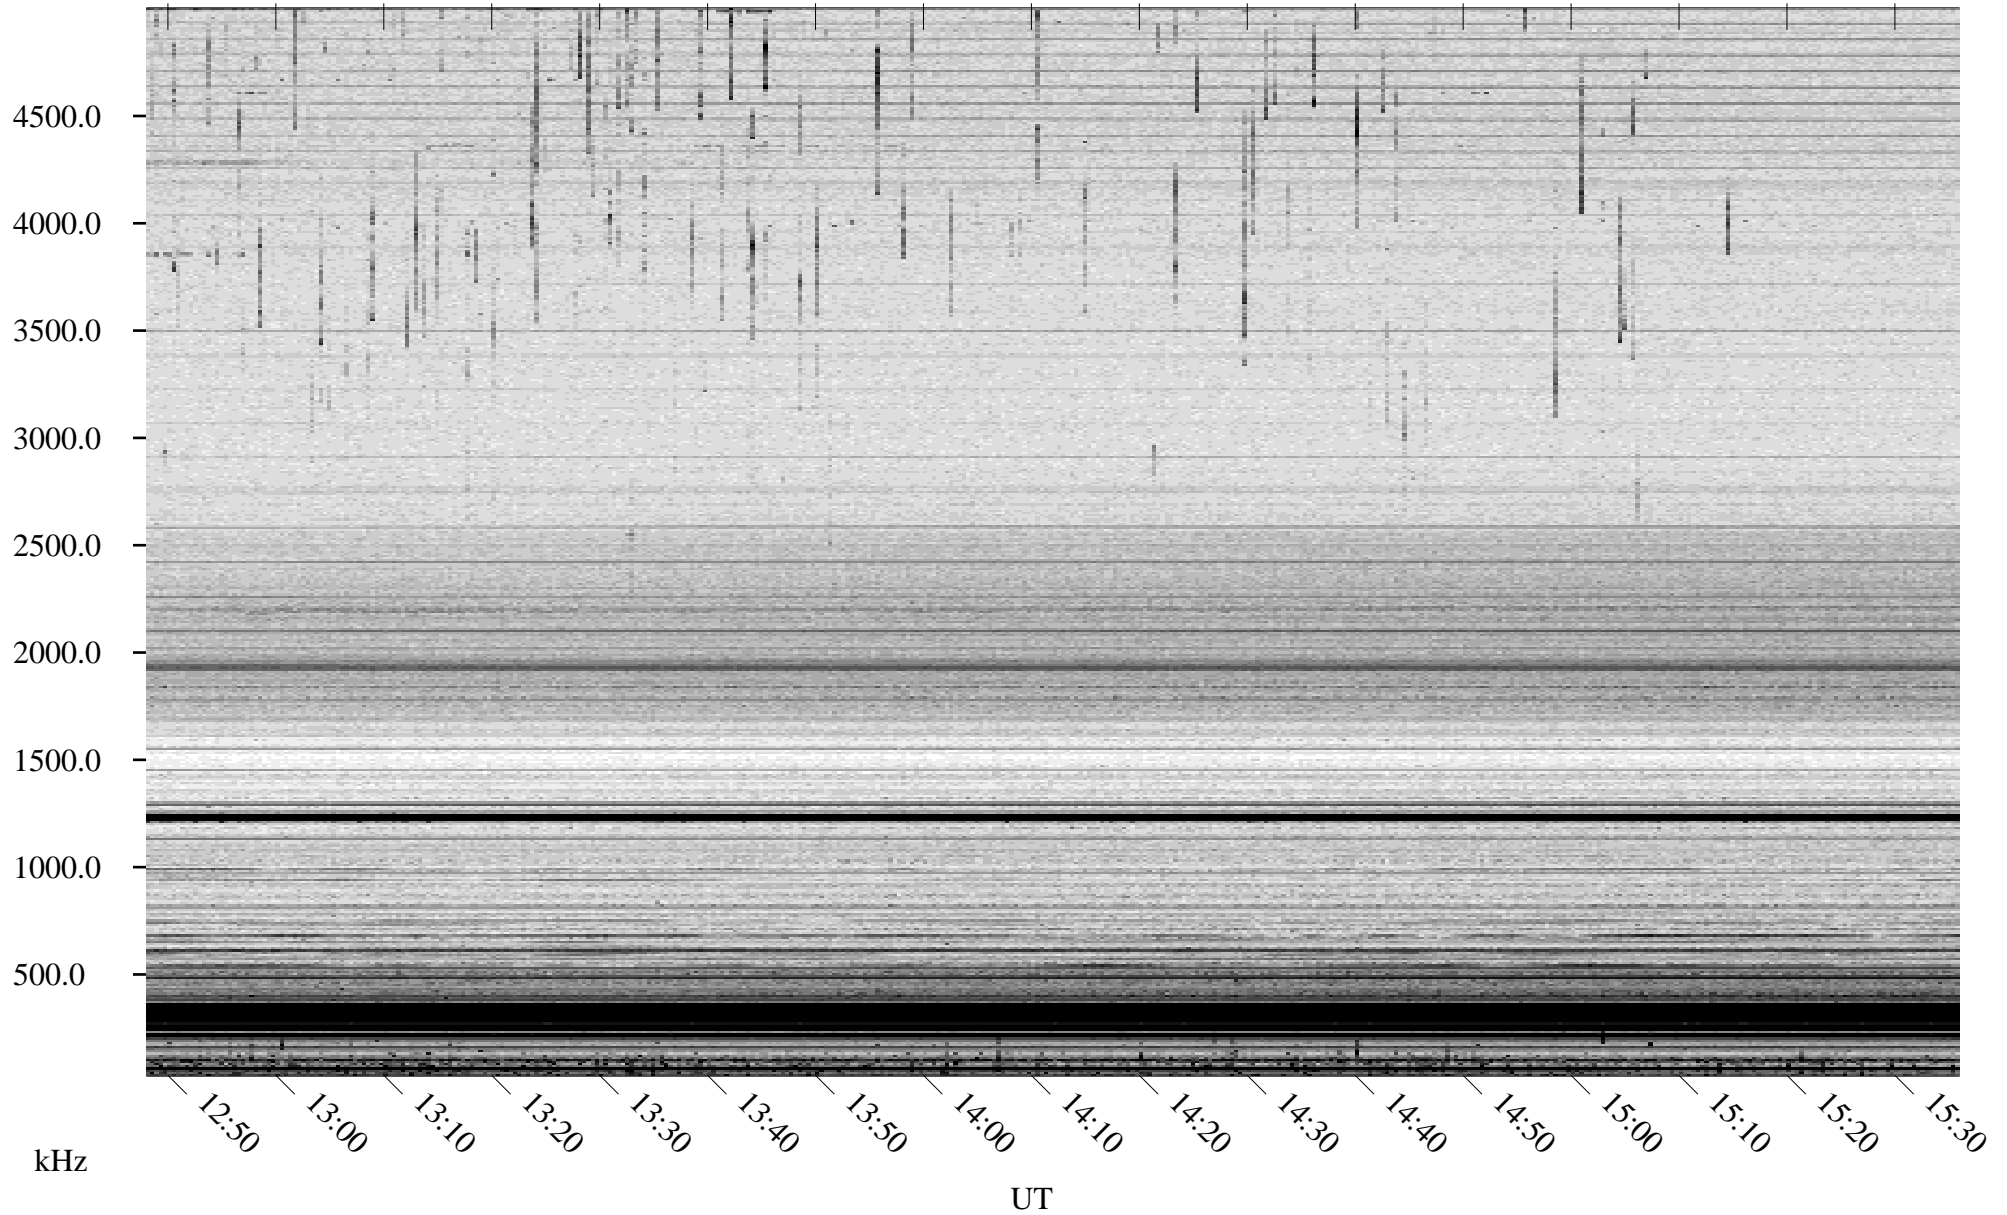

# 07/17/2007 Churchill, Manitoba

Linear Scale    Black = 161    White = 15

CH07197L.R00m max\_12

Page 5

# 07/17/2007 Churchill, Manitoba

Linear Scale    Black = 161    White = 15

CH07197L.R00m max\_12

Page 6

# 07/17/2007 Churchill, Manitoba

Linear Scale    Black = 161    White = 15

CH07197L.R00m max\_12

Page 7

# 07/17/2007 Churchill, Manitoba

Linear Scale    Black = 161    White = 15

CH07197L.R00m max\_12

Page 8