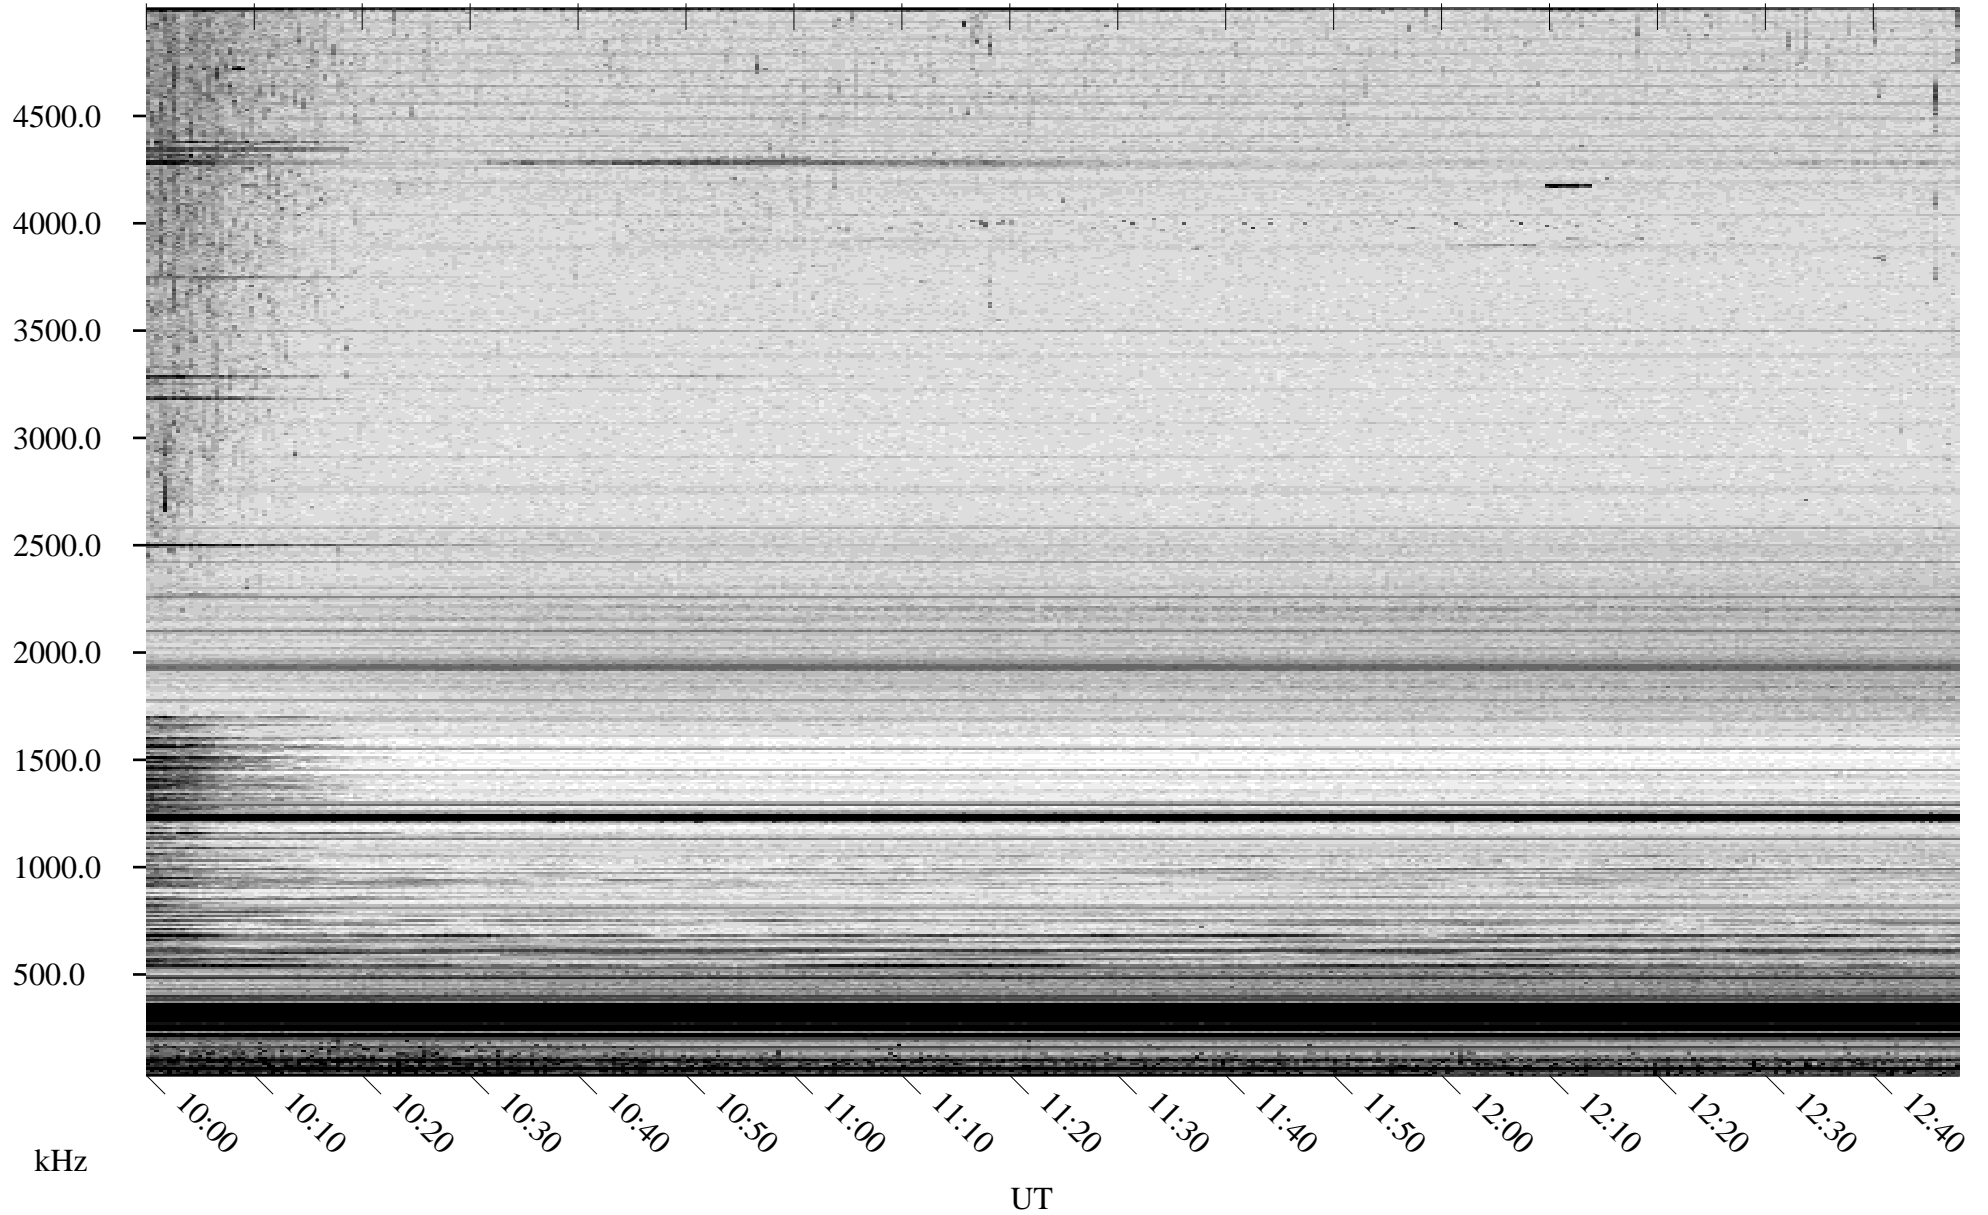

# 07/17/2007 Churchill, Manitoba

Linear Scale    Black = 161    White = 15

CH07197L.R00m max\_12

Page 4

# 07/17/2007 Churchill, Manitoba

Linear Scale    Black = 161    White = 15

CH07197L.R00m max\_12

Page 5

# 07/17/2007 Churchill, Manitoba

Linear Scale    Black = 161    White = 15

CH07197L.R00m max\_12

Page 6

# 07/17/2007 Churchill, Manitoba

Linear Scale    Black = 161    White = 15

CH07197L.R00m max\_12

Page 7