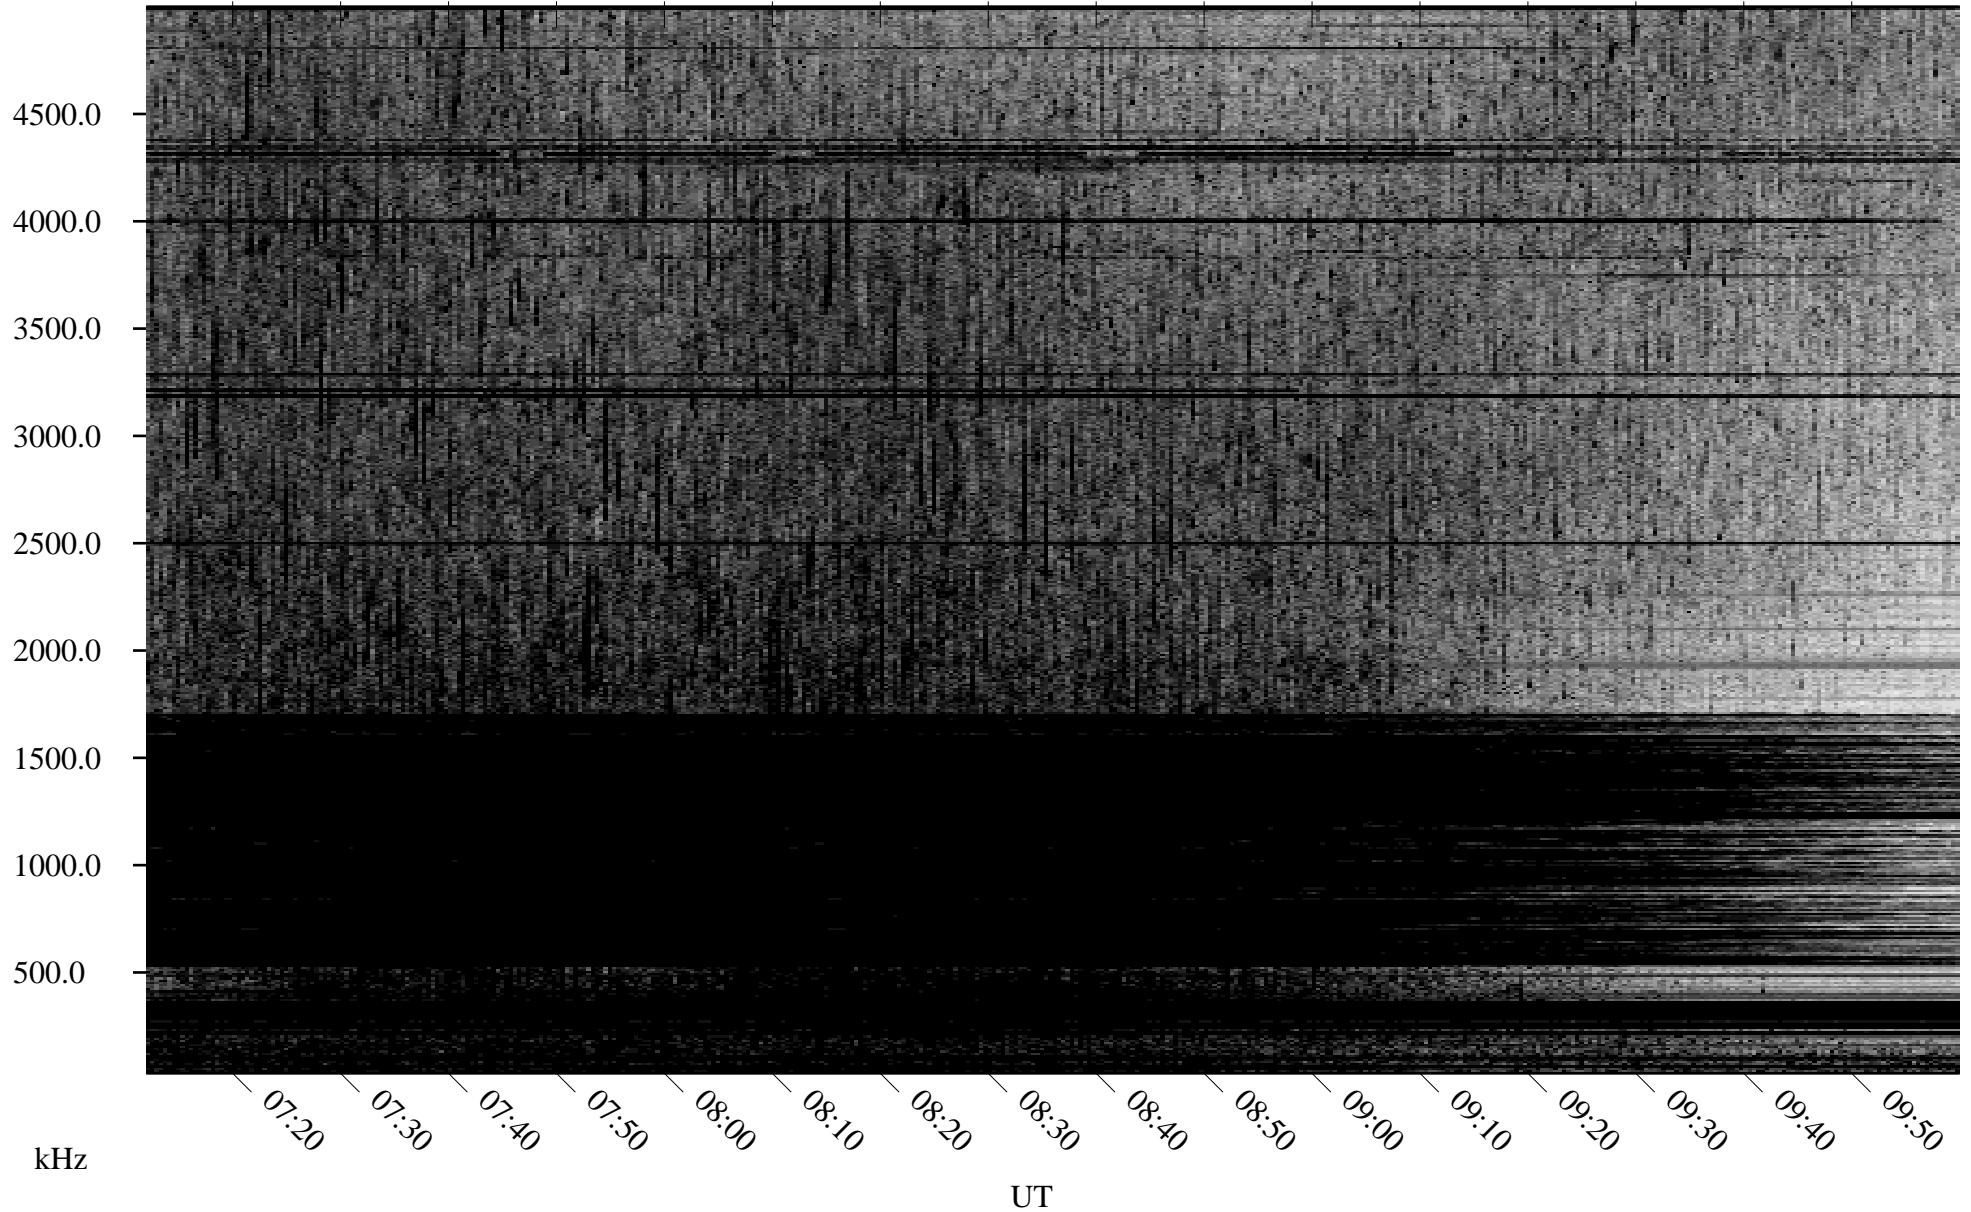

# 07/17/2007 Churchill, Manitoba

Linear Scale    Black = 161    White = 15

CH07197L.R00m max\_12

Page 4

# 07/17/2007 Churchill, Manitoba

Linear Scale    Black = 161    White = 15

CH07197L.R00m max\_12

Page 5