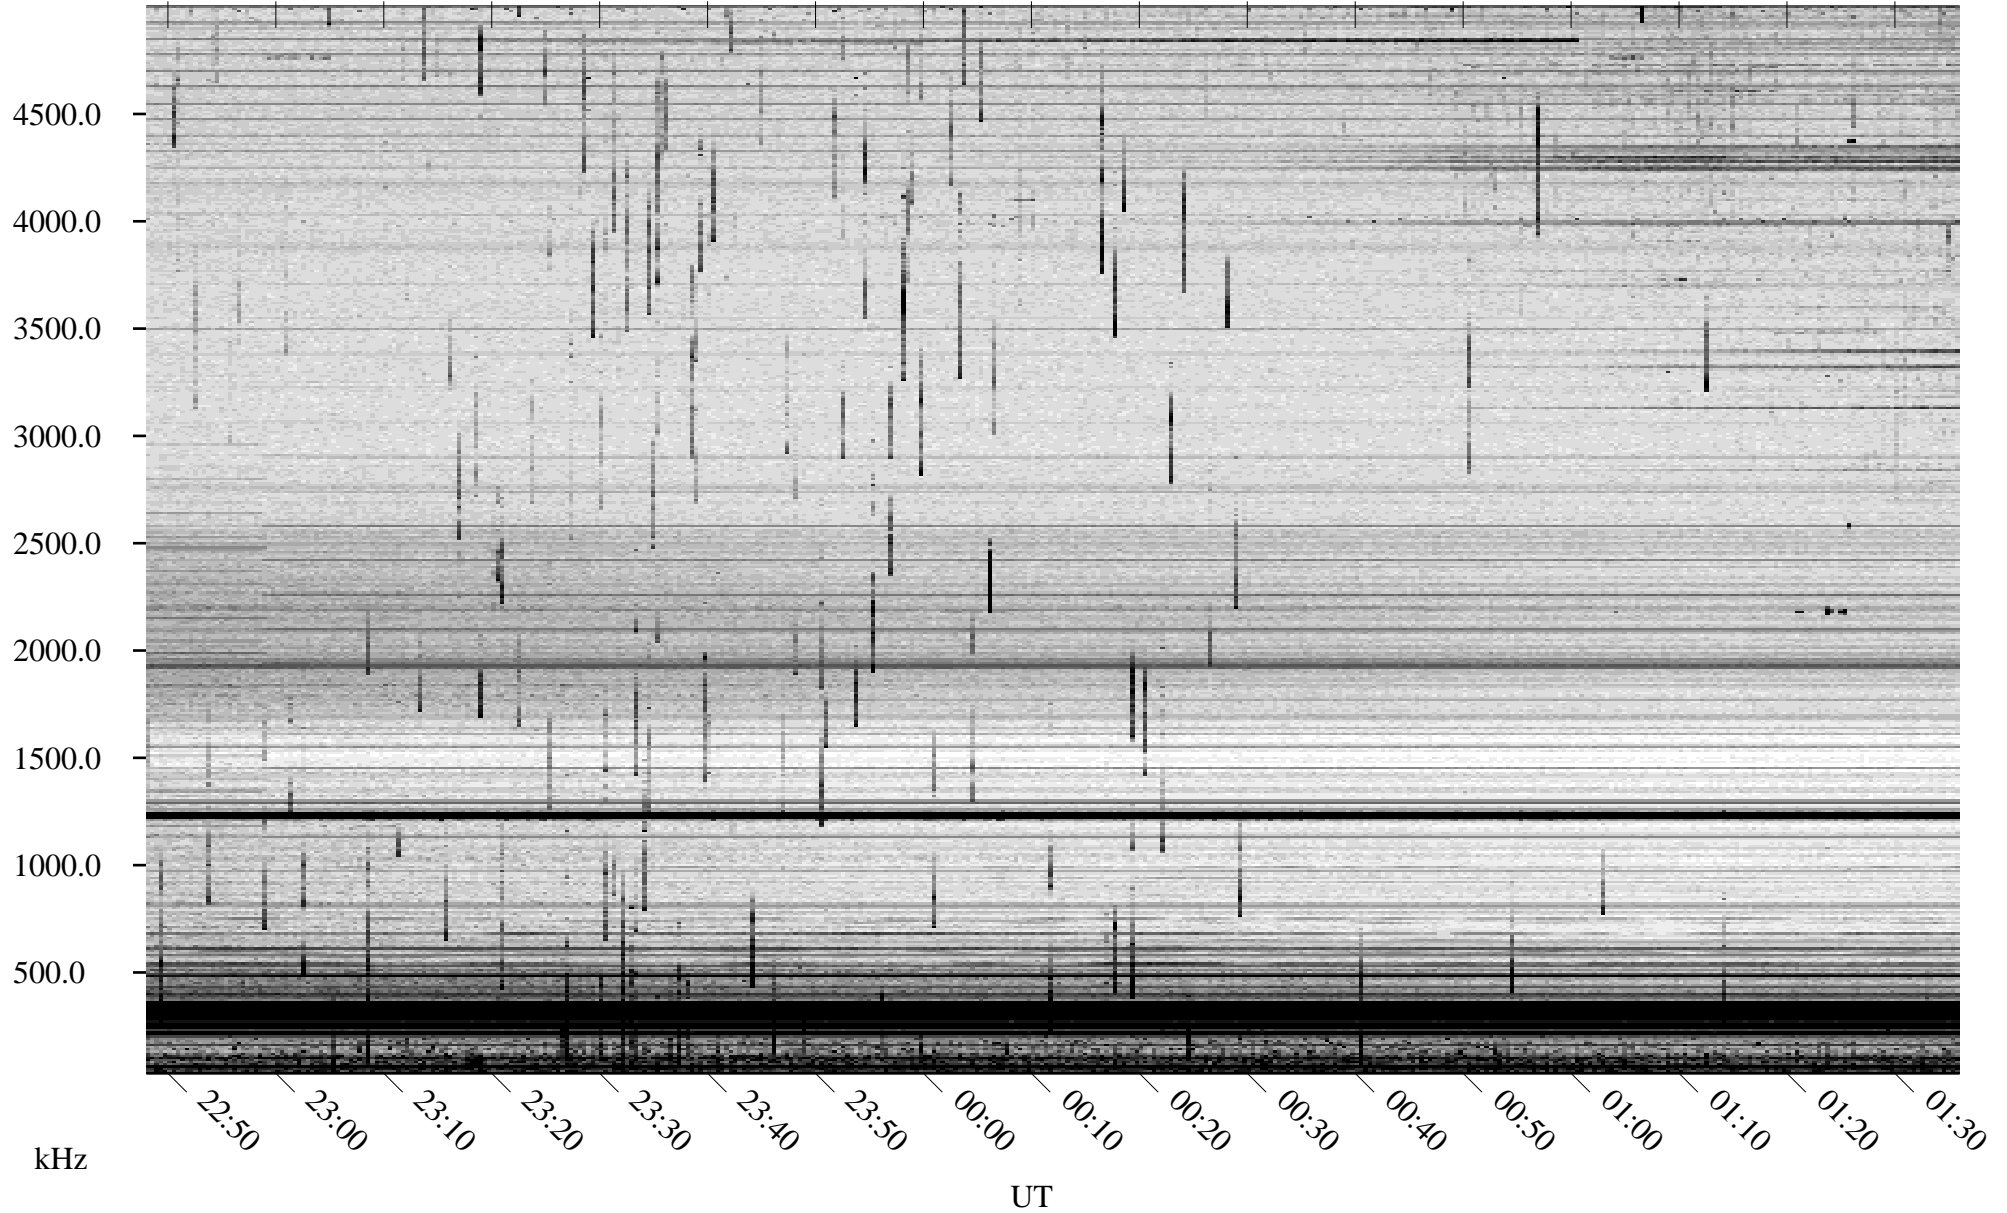

07/17/2007 Churchill, Manitoba

Linear Scale Black = 161 White = 15

CH07198L.R00m max_12

Page 1

07/17/2007 Churchill, Manitoba

Linear Scale Black = 161 White = 15

CH07198L.R00m max_12

Page 2

07/18/2007 Churchill, Manitoba

Linear Scale Black = 161 White = 15

CH07198L.R00m max_12

Page 3

07/18/2007 Churchill, Manitoba

Linear Scale Black = 161 White = 15

CH07198L.R00m max_12

Page 4

07/18/2007 Churchill, Manitoba

Linear Scale Black = 161 White = 15

CH07198L.R00m max_12

Page 5

07/18/2007 Churchill, Manitoba

Linear Scale Black = 161 White = 15

CH07198L.R00m max_12

Page 6

07/18/2007 Churchill, Manitoba

Linear Scale Black = 161 White = 15

CH07198L.R00m max_12

Page 7

07/18/2007 Churchill, Manitoba

Linear Scale Black = 161 White = 15

CH07198L.R00m max_12

Page 8