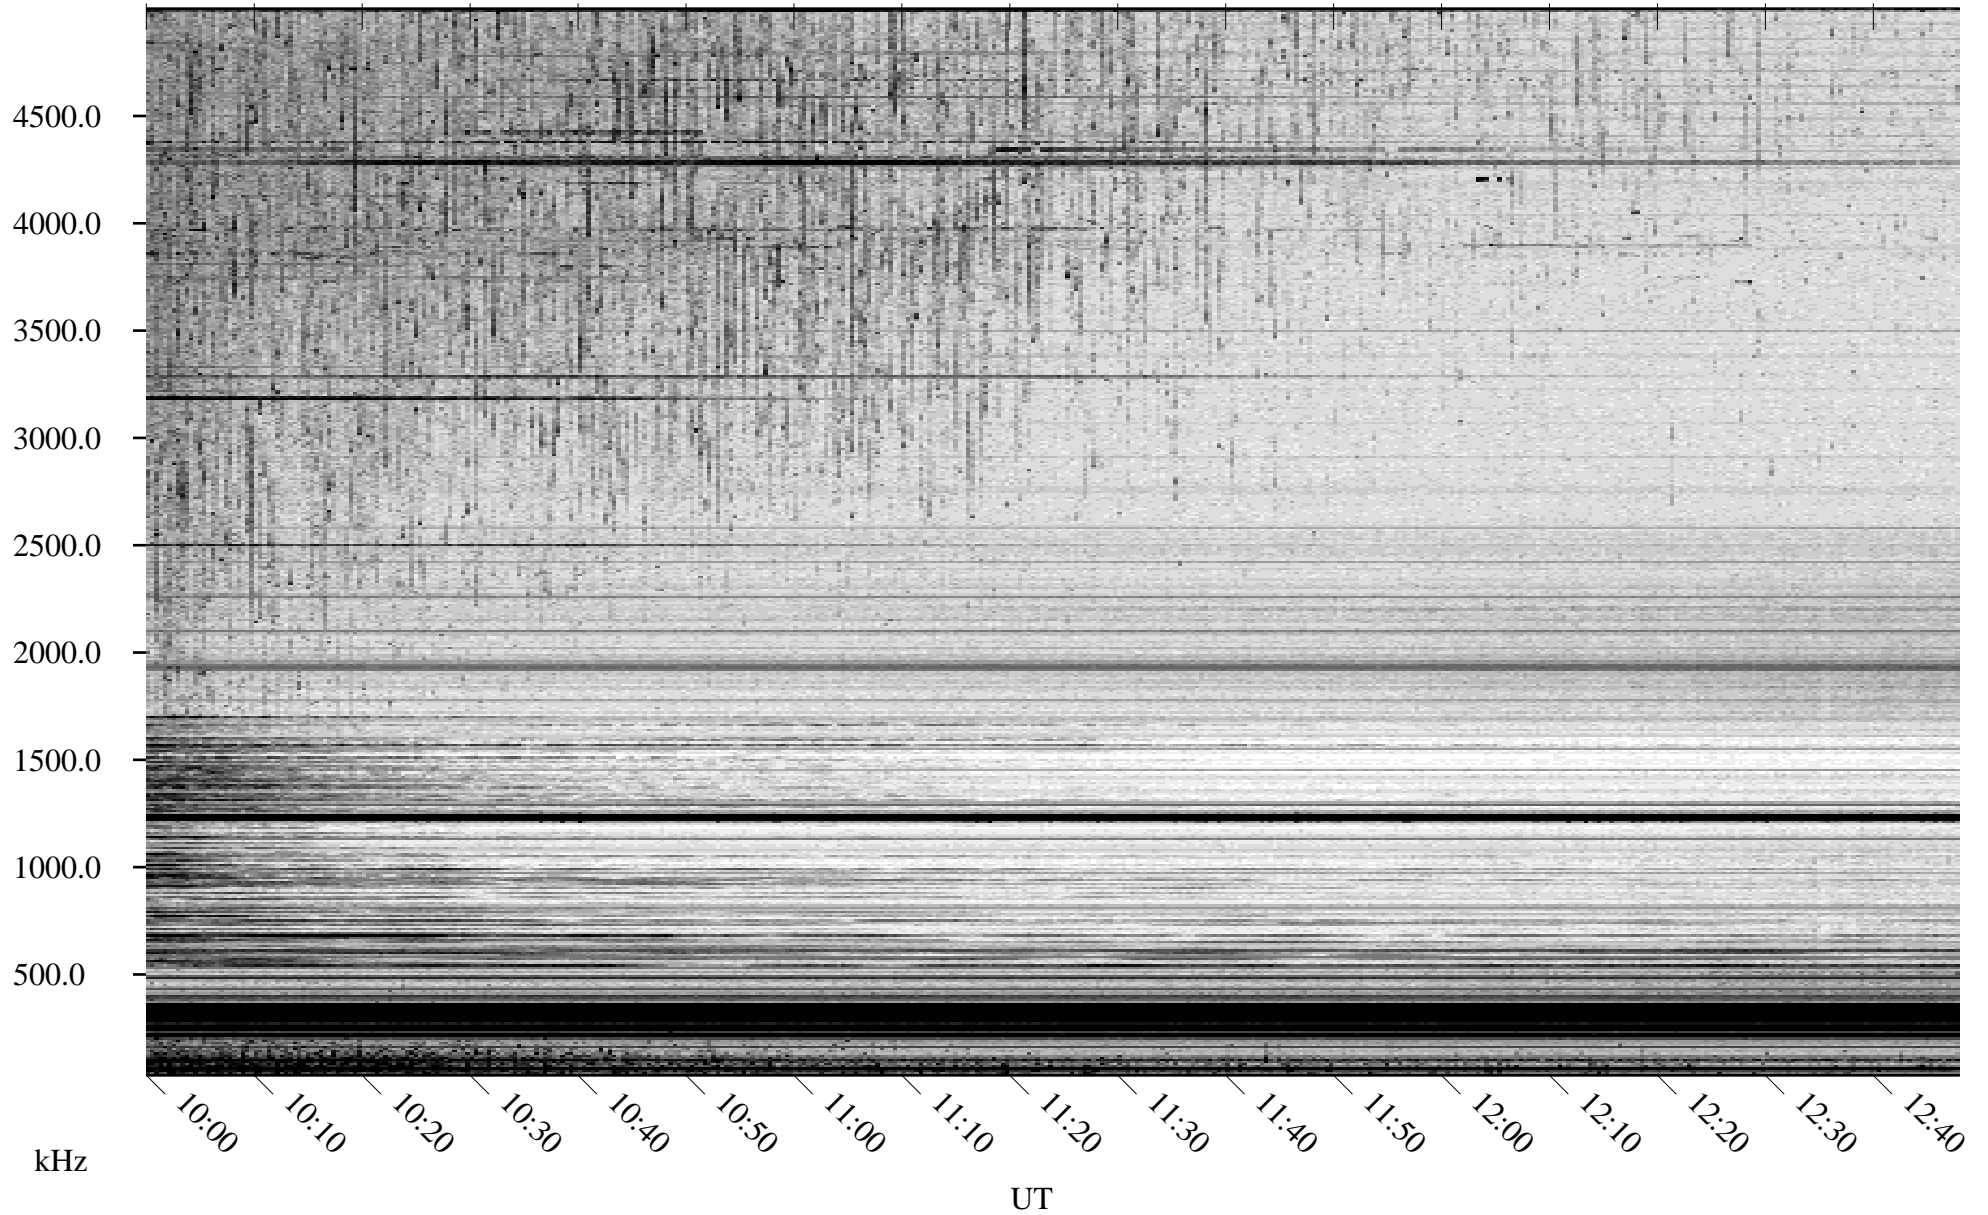

07/17/2007 Churchill, Manitoba

Linear Scale Black = 161 White = 15

CH07198L.R00m max_12

Page 1

07/17/2007 Churchill, Manitoba

Linear Scale Black = 161 White = 15

CH07198L.R00m max_12

Page 2

07/18/2007 Churchill, Manitoba

Linear Scale Black = 161 White = 15

CH07198L.R00m max_12

Page 3

07/18/2007 Churchill, Manitoba

Linear Scale Black = 161 White = 15

CH07198L.R00m max_12

Page 4

07/18/2007 Churchill, Manitoba

Linear Scale Black = 161 White = 15

CH07198L.R00m max_12

Page 5

07/18/2007 Churchill, Manitoba

Linear Scale Black = 161 White = 15

CH07198L.R00m max_12

Page 6

07/18/2007 Churchill, Manitoba

Linear Scale Black = 161 White = 15

CH07198L.R00m max_12

Page 7

07/18/2007 Churchill, Manitoba

Linear Scale Black = 161 White = 15

CH07198L.R00m max_12

Page 8