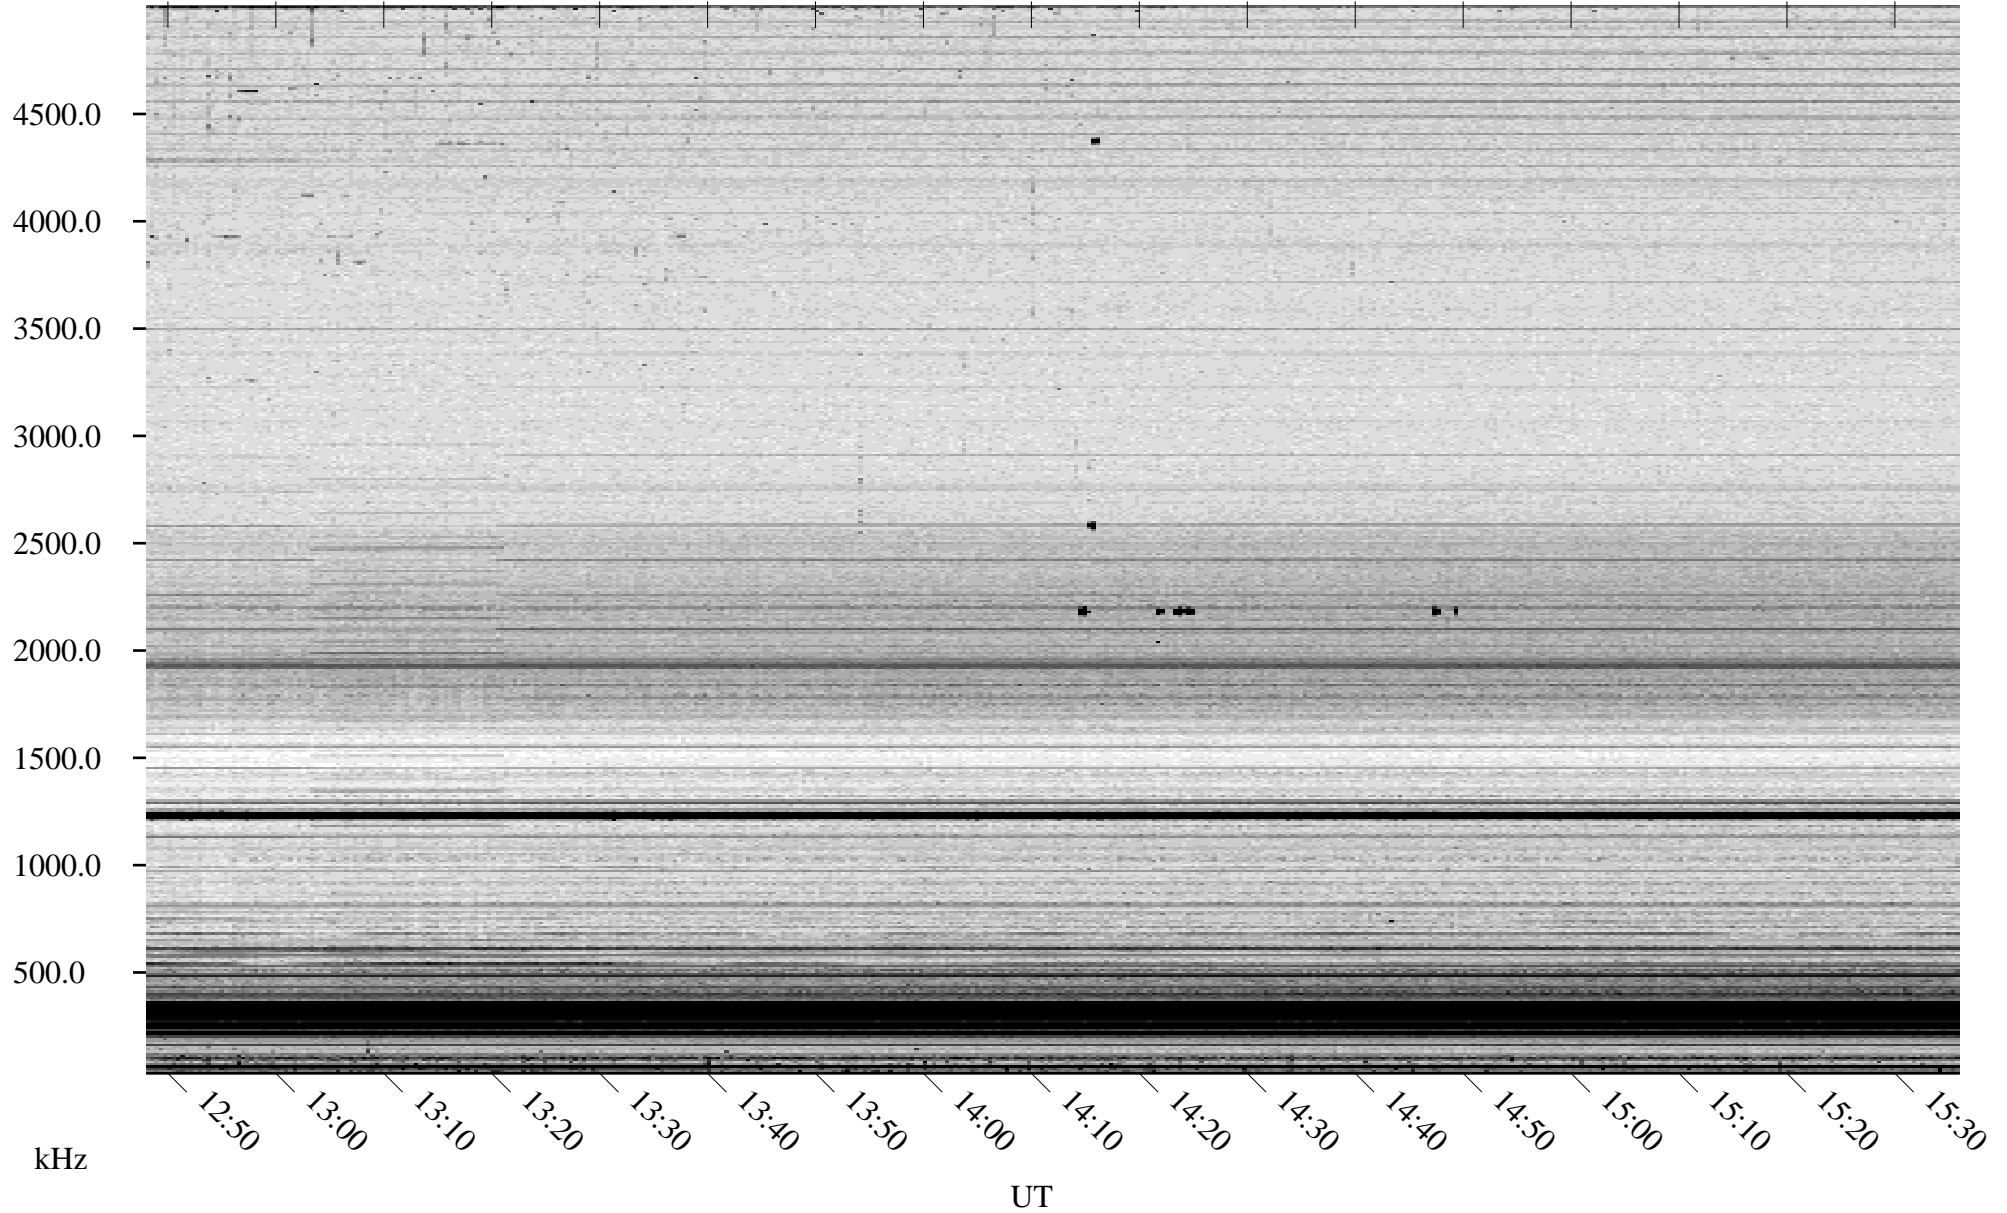

07/17/2007 Churchill, Manitoba

Linear Scale Black = 161 White = 15

CH07198L.R00m max_12

Page 1

07/17/2007 Churchill, Manitoba

Linear Scale Black = 161 White = 15

CH07198L.R00m max_12

Page 2

07/18/2007 Churchill, Manitoba

Linear Scale Black = 161 White = 15

CH07198L.R00m max_12

Page 3

07/18/2007 Churchill, Manitoba

Linear Scale Black = 161 White = 15

CH07198L.R00m max_12

Page 4

07/18/2007 Churchill, Manitoba

Linear Scale Black = 161 White = 15

CH07198L.R00m max_12

Page 5

07/18/2007 Churchill, Manitoba

Linear Scale Black = 161 White = 15

CH07198L.R00m max_12

Page 6

07/18/2007 Churchill, Manitoba

Linear Scale Black = 161 White = 15

CH07198L.R00m max_12

Page 7

07/18/2007 Churchill, Manitoba

Linear Scale Black = 161 White = 15

CH07198L.R00m max_12

Page 8