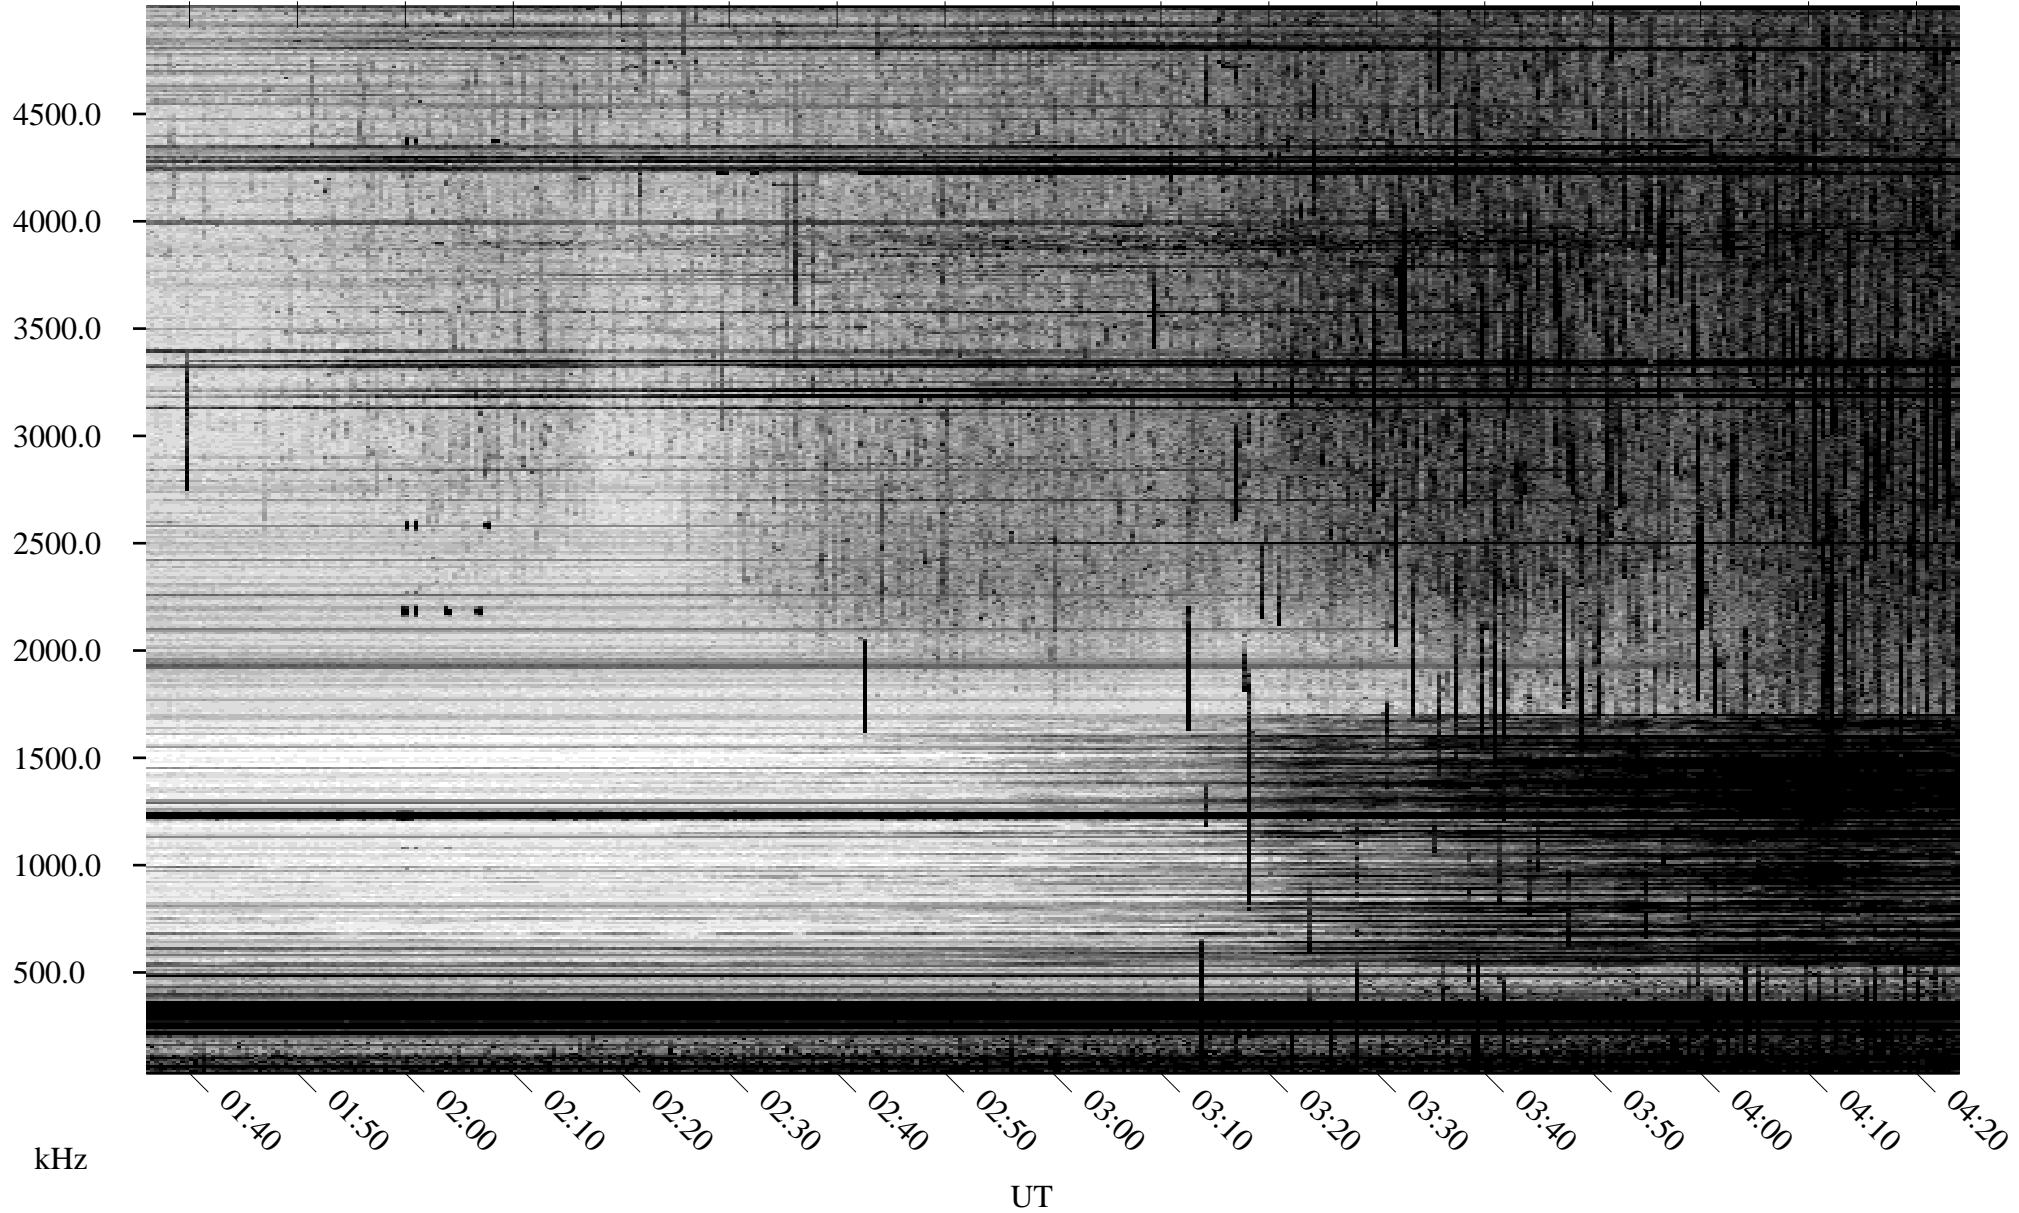

07/17/2007 Churchill, Manitoba

Linear Scale Black = 161 White = 15

CH07198L.R00m max_12

Page 1

07/17/2007 Churchill, Manitoba

Linear Scale Black = 161 White = 15

CH07198L.R00m max_12

Page 2

07/18/2007 Churchill, Manitoba

Linear Scale Black = 161 White = 15

CH07198L.R00m max_12

Page 3

07/18/2007 Churchill, Manitoba

Linear Scale Black = 161 White = 15

CH07198L.R00m max_12

Page 4

07/18/2007 Churchill, Manitoba

Linear Scale Black = 161 White = 15

CH07198L.R00m max_12

Page 5

07/18/2007 Churchill, Manitoba

Linear Scale Black = 161 White = 15

CH07198L.R00m max_12

Page 6

07/18/2007 Churchill, Manitoba

Linear Scale Black = 161 White = 15

CH07198L.R00m max_12

Page 7

07/18/2007 Churchill, Manitoba

Linear Scale Black = 161 White = 15

CH07198L.R00m max_12

Page 8