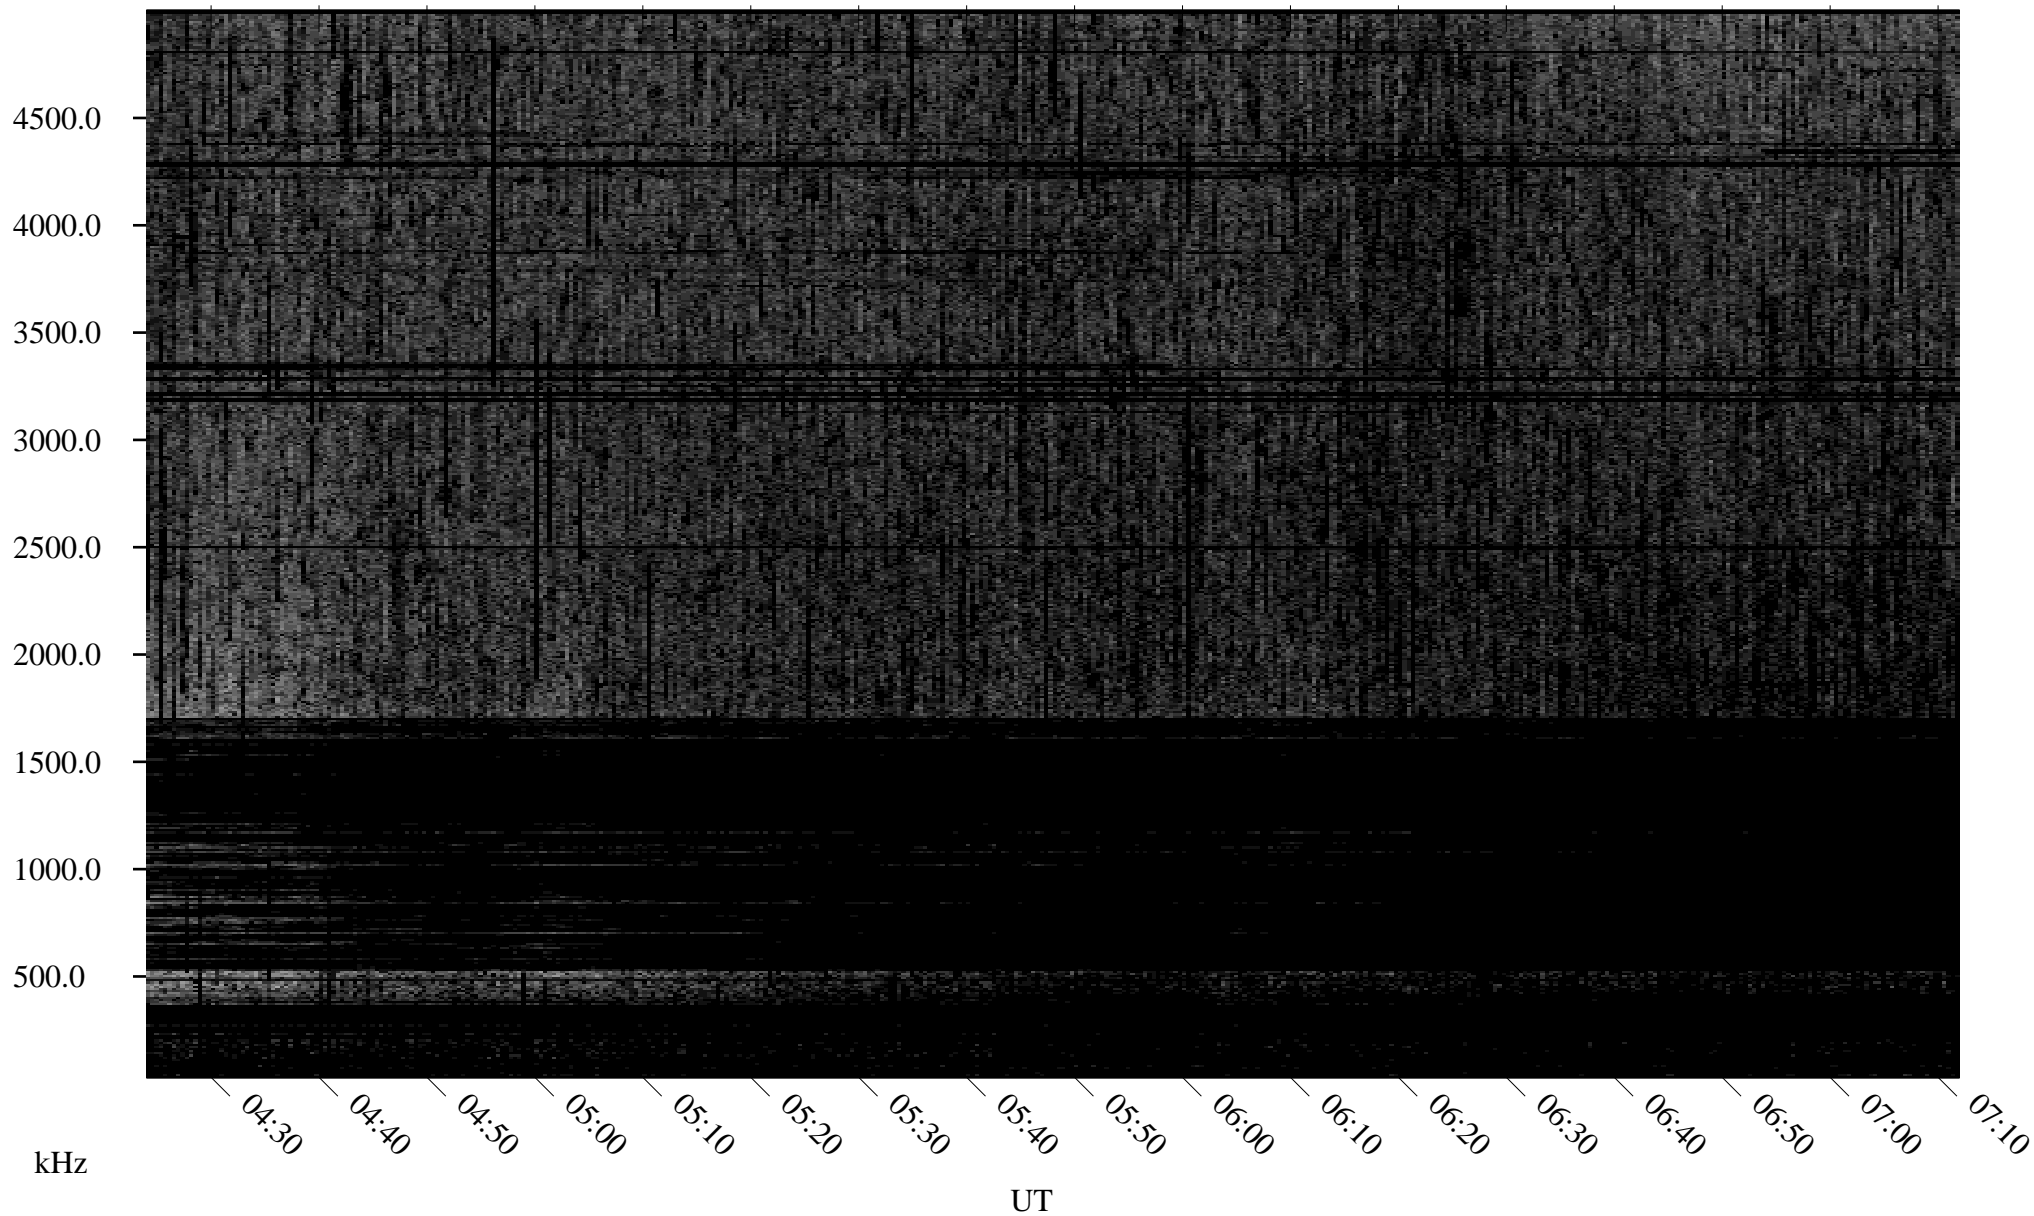

07/17/2007 Churchill, Manitoba

Linear Scale Black = 161 White = 15

CH07198L.R00m max_12

Page 1

07/17/2007 Churchill, Manitoba

Linear Scale Black = 161 White = 15

CH07198L.R00m max_12

Page 2

07/18/2007 Churchill, Manitoba

Linear Scale Black = 161 White = 15

CH07198L.R00m max_12

Page 3

07/18/2007 Churchill, Manitoba

Linear Scale Black = 161 White = 15

CH07198L.R00m max_12

Page 4

07/18/2007 Churchill, Manitoba

Linear Scale Black = 161 White = 15

CH07198L.R00m max_12

Page 5

07/18/2007 Churchill, Manitoba

Linear Scale Black = 161 White = 15

CH07198L.R00m max_12

Page 6

07/18/2007 Churchill, Manitoba

Linear Scale Black = 161 White = 15

CH07198L.R00m max_12

Page 7

07/18/2007 Churchill, Manitoba

Linear Scale Black = 161 White = 15

CH07198L.R00m max_12

Page 8