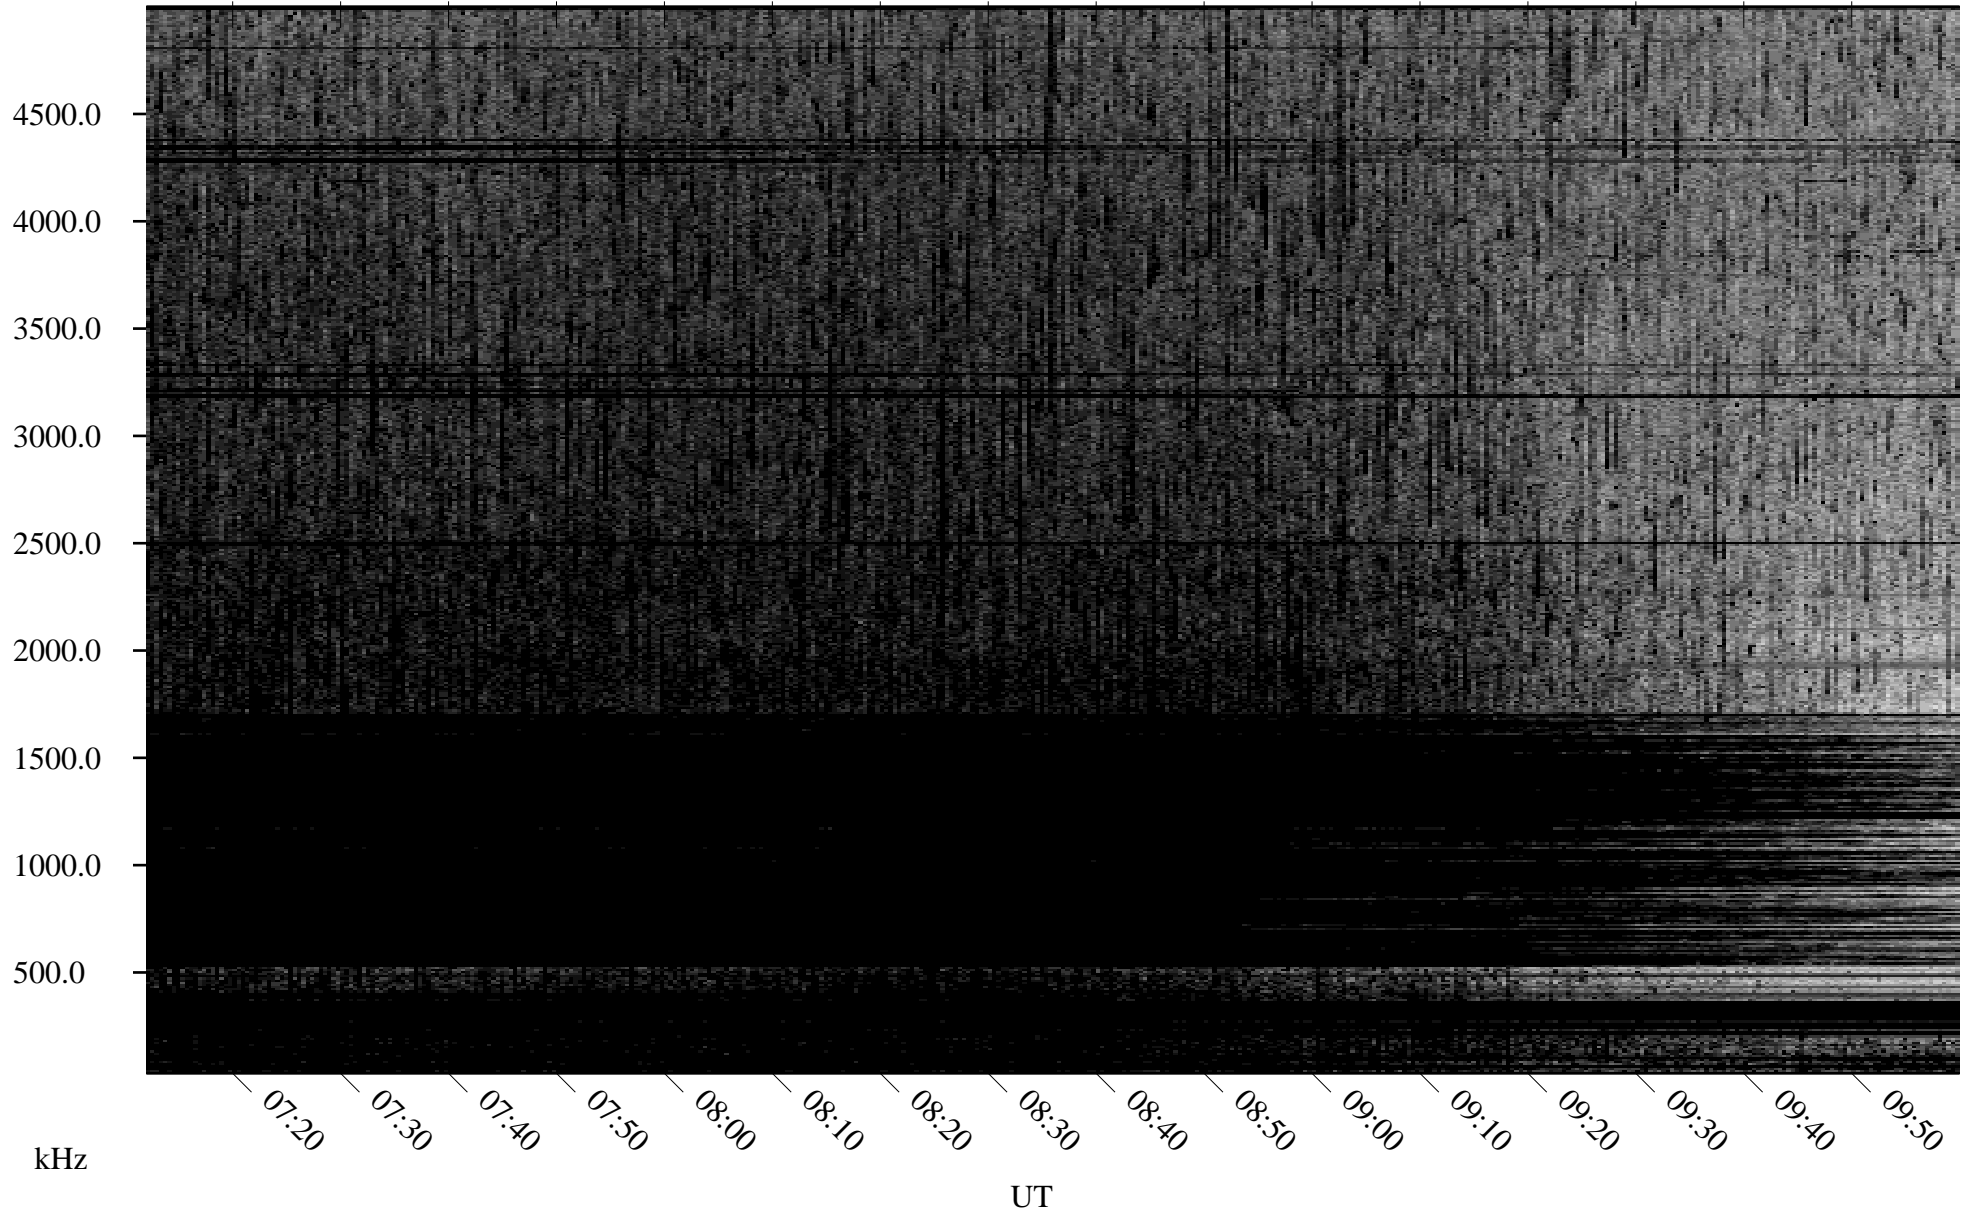

07/17/2007 Churchill, Manitoba

Linear Scale Black = 161 White = 15

CH07198L.R00m max_12

Page 1

07/17/2007 Churchill, Manitoba

Linear Scale Black = 161 White = 15

CH07198L.R00m max_12

Page 2

07/18/2007 Churchill, Manitoba

Linear Scale Black = 161 White = 15

CH07198L.R00m max_12

Page 3

07/18/2007 Churchill, Manitoba

Linear Scale Black = 161 White = 15

CH07198L.R00m max_12

Page 4

07/18/2007 Churchill, Manitoba

Linear Scale Black = 161 White = 15

CH07198L.R00m max_12

Page 5

07/18/2007 Churchill, Manitoba

Linear Scale Black = 161 White = 15

CH07198L.R00m max_12

Page 6

07/18/2007 Churchill, Manitoba

Linear Scale Black = 161 White = 15

CH07198L.R00m max_12

Page 7

07/18/2007 Churchill, Manitoba

Linear Scale Black = 161 White = 15

CH07198L.R00m max_12

Page 8