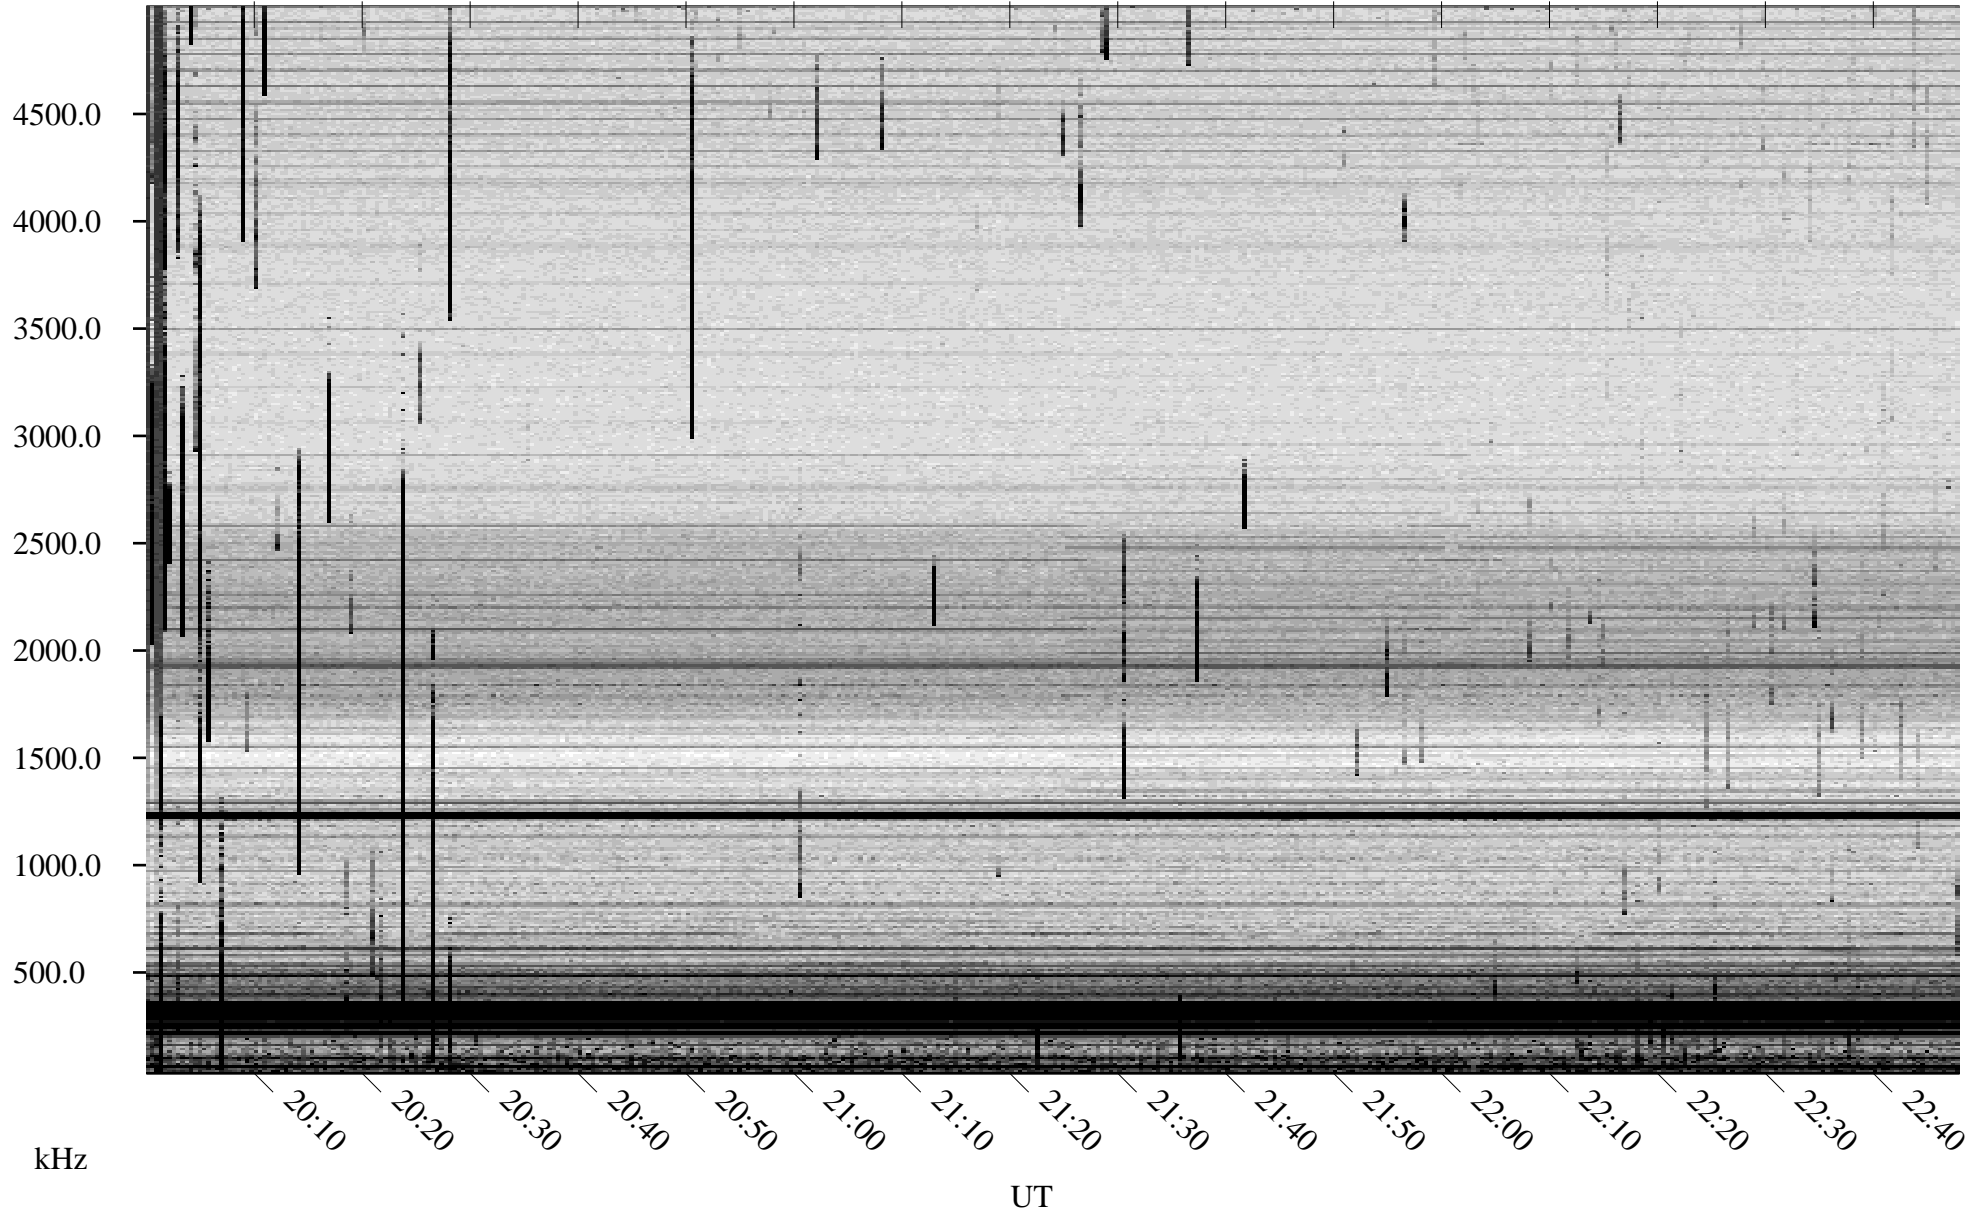

07/17/2007 Churchill, Manitoba

Linear Scale Black = 161 White = 15

CH07198L.R00m max_12

Page 1

07/17/2007 Churchill, Manitoba

Linear Scale Black = 161 White = 15

CH07198L.R00m max_12

Page 2

07/18/2007 Churchill, Manitoba

Linear Scale Black = 161 White = 15

CH07198L.R00m max_12

Page 3

07/18/2007 Churchill, Manitoba

Linear Scale Black = 161 White = 15

CH07198L.R00m max_12

Page 4

07/18/2007 Churchill, Manitoba

Linear Scale Black = 161 White = 15

CH07198L.R00m max_12

Page 5

07/18/2007 Churchill, Manitoba

Linear Scale Black = 161 White = 15

CH07198L.R00m max_12

Page 6

07/18/2007 Churchill, Manitoba

Linear Scale Black = 161 White = 15

CH07198L.R00m max_12

Page 7

07/18/2007 Churchill, Manitoba

Linear Scale Black = 161 White = 15

CH07198L.R00m max_12

Page 8