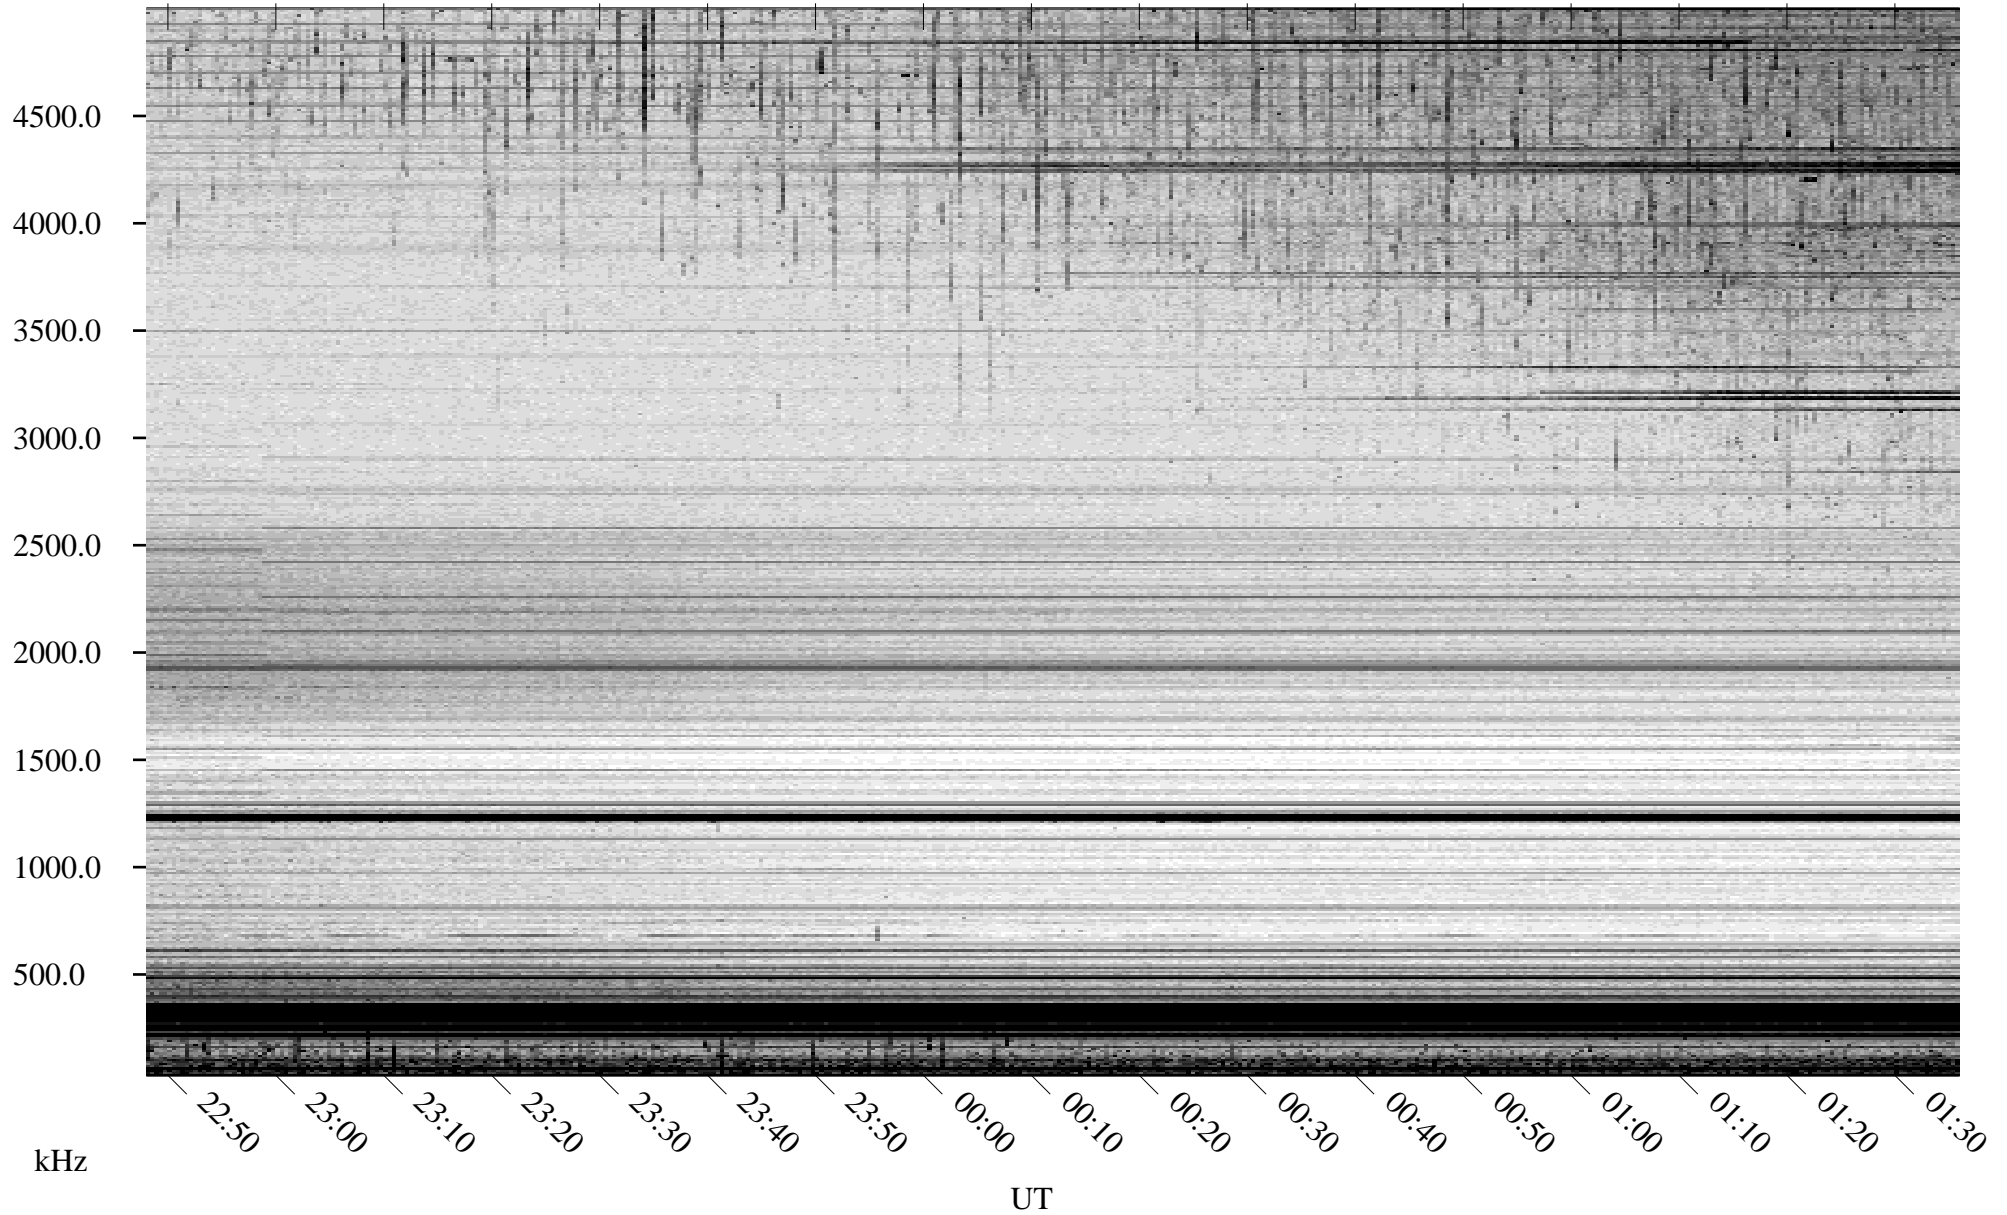

07/18/2007 Churchill, Manitoba

Linear Scale Black = 161 White = 15

CH07199L.R00m max_12

Page 1

07/18/2007 Churchill, Manitoba

Linear Scale Black = 161 White = 15

CH07199L.R00m max_12

Page 2

07/19/2007 Churchill, Manitoba

Linear Scale Black = 161 White = 15

CH07199L.R00m max_12

Page 3

07/19/2007 Churchill, Manitoba

Linear Scale Black = 161 White = 15

CH07199L.R00m max_12

Page 4

07/19/2007 Churchill, Manitoba

Linear Scale Black = 161 White = 15

CH07199L.R00m max_12

Page 5

07/19/2007 Churchill, Manitoba

Linear Scale Black = 161 White = 15

CH07199L.R00m max_12

Page 6

07/19/2007 Churchill, Manitoba

Linear Scale Black = 161 White = 15

CH07199L.R00m max_12

Page 7

07/19/2007 Churchill, Manitoba

Linear Scale Black = 161 White = 15

CH07199L.R00m max_12

Page 8