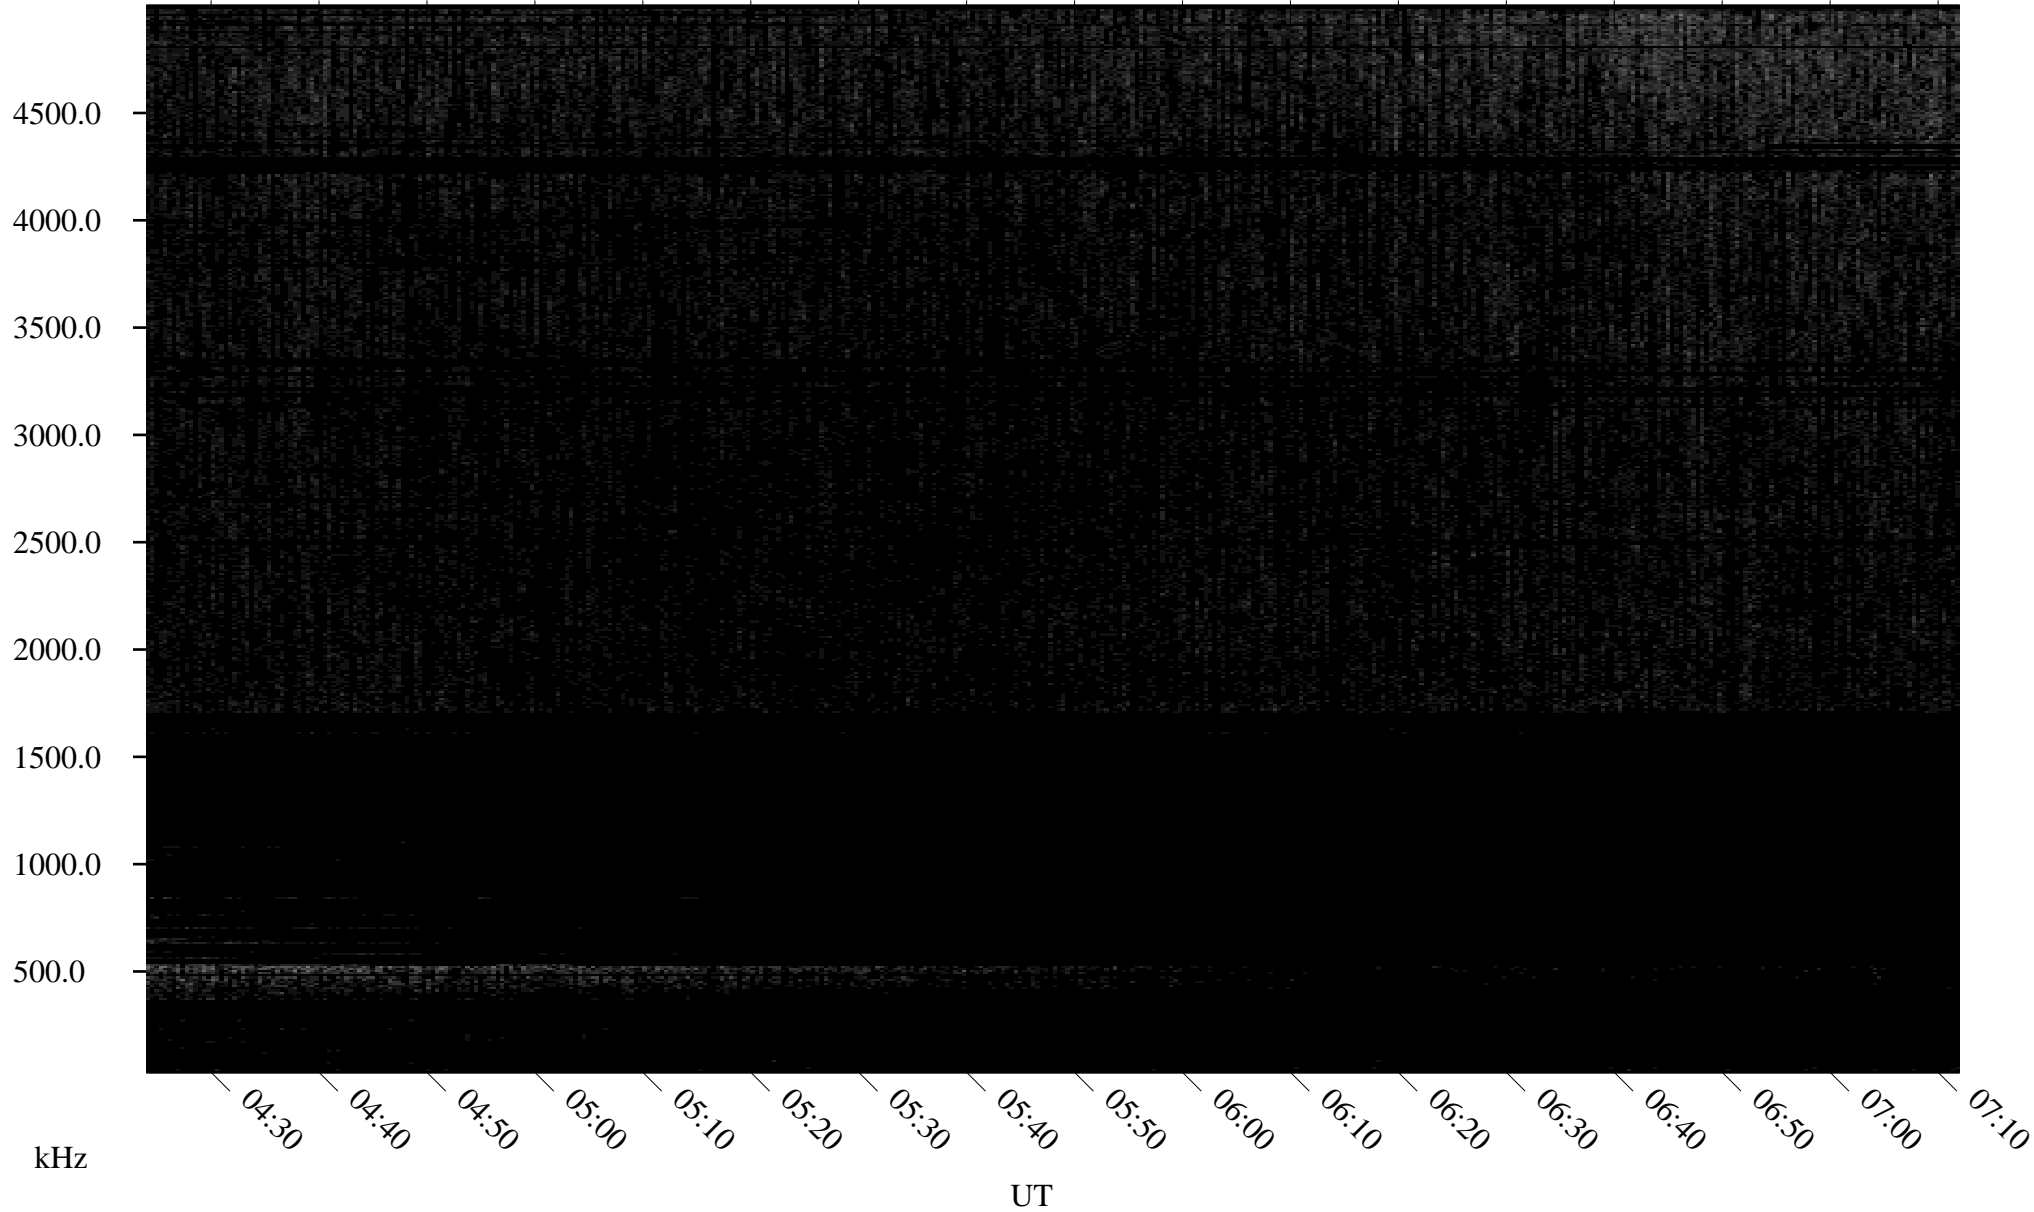

07/18/2007 Churchill, Manitoba

Linear Scale Black = 161 White = 15

CH07199L.R00m max_12

Page 1

07/18/2007 Churchill, Manitoba

Linear Scale Black = 161 White = 15

CH07199L.R00m max_12

Page 2

07/19/2007 Churchill, Manitoba

Linear Scale Black = 161 White = 15

CH07199L.R00m max_12

Page 3

07/19/2007 Churchill, Manitoba

Linear Scale Black = 161 White = 15

CH07199L.R00m max_12

Page 4

07/19/2007 Churchill, Manitoba

Linear Scale Black = 161 White = 15

CH07199L.R00m max_12

Page 5

07/19/2007 Churchill, Manitoba

Linear Scale Black = 161 White = 15

CH07199L.R00m max_12

Page 6

07/19/2007 Churchill, Manitoba

Linear Scale Black = 161 White = 15

CH07199L.R00m max_12

Page 7

07/19/2007 Churchill, Manitoba

Linear Scale Black = 161 White = 15

CH07199L.R00m max_12

Page 8