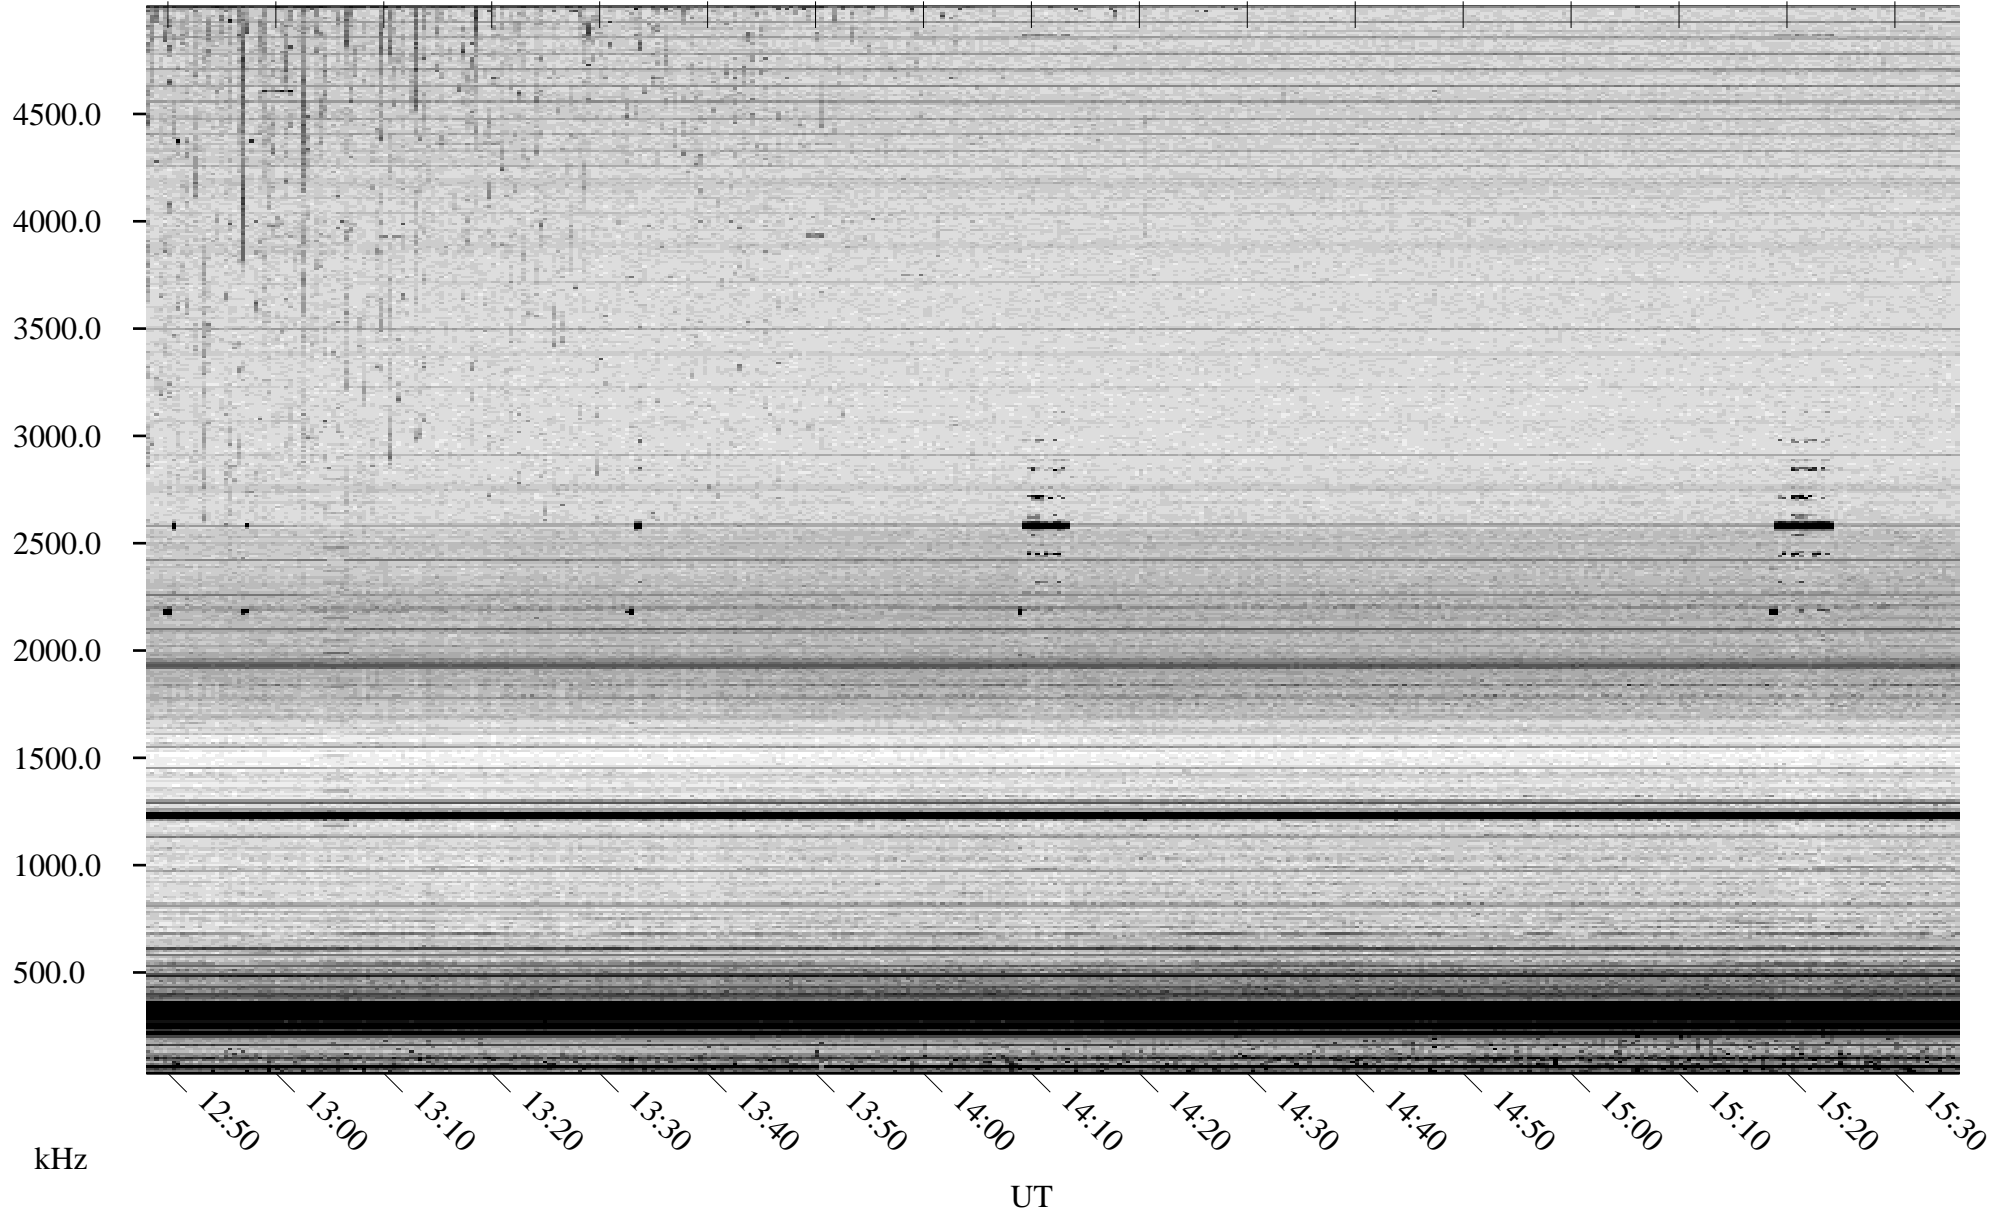

07/18/2007 Churchill, Manitoba

Linear Scale Black = 161 White = 15

CH07199L.R00m max_12

Page 1

07/18/2007 Churchill, Manitoba

Linear Scale Black = 161 White = 15

CH07199L.R00m max_12

Page 2

07/19/2007 Churchill, Manitoba

Linear Scale Black = 161 White = 15

CH07199L.R00m max_12

Page 3

07/19/2007 Churchill, Manitoba

Linear Scale Black = 161 White = 15

CH07199L.R00m max_12

Page 4

07/19/2007 Churchill, Manitoba

Linear Scale Black = 161 White = 15

CH07199L.R00m max_12

Page 5

07/19/2007 Churchill, Manitoba

Linear Scale Black = 161 White = 15

CH07199L.R00m max_12

Page 6

07/19/2007 Churchill, Manitoba

Linear Scale Black = 161 White = 15

CH07199L.R00m max_12

Page 7

07/19/2007 Churchill, Manitoba

Linear Scale Black = 161 White = 15

CH07199L.R00m max_12

Page 8