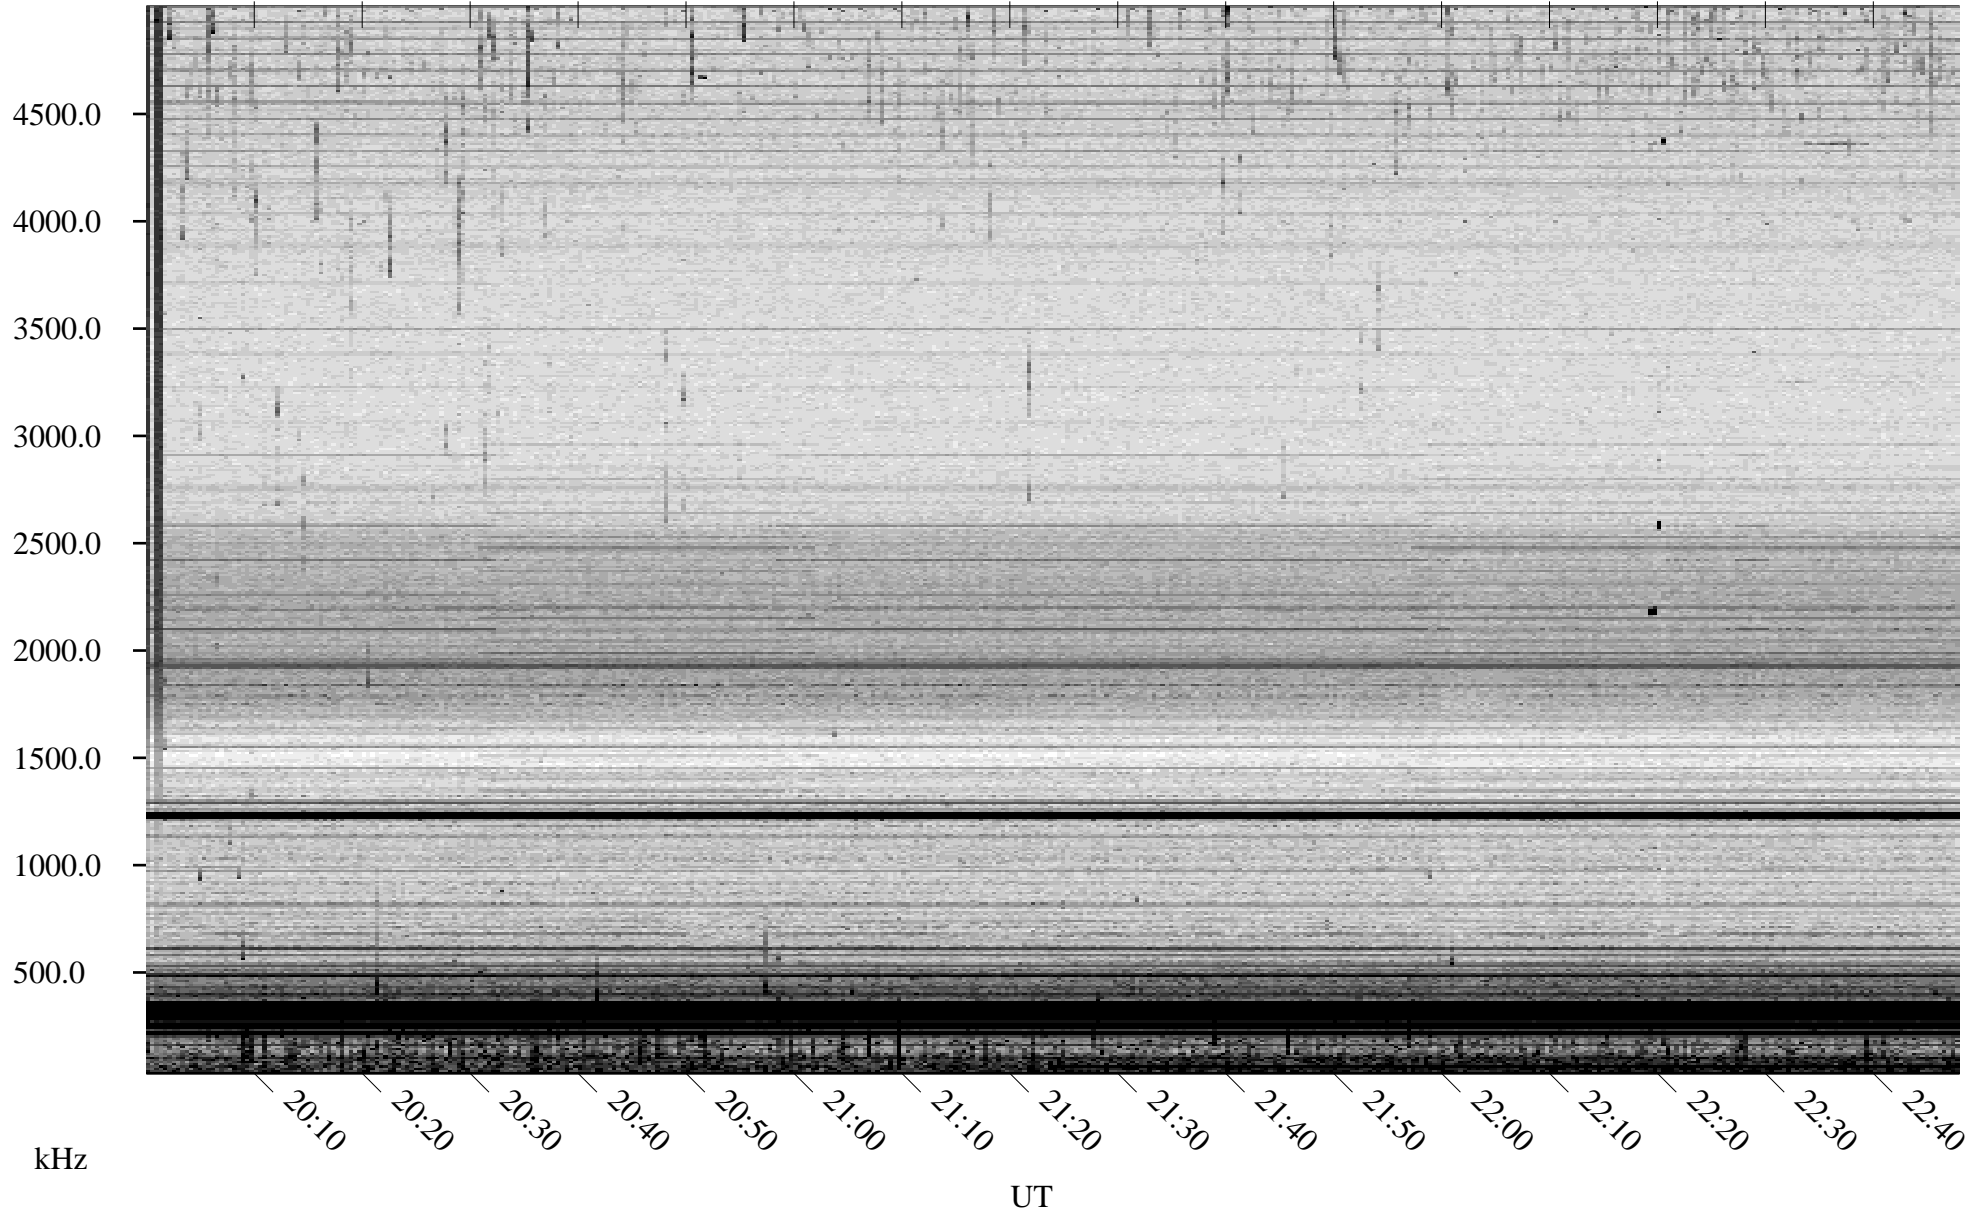

07/18/2007 Churchill, Manitoba

Linear Scale Black = 161 White = 15

CH07199L.R00m max_12

Page 1

07/18/2007 Churchill, Manitoba

Linear Scale Black = 161 White = 15

CH07199L.R00m max_12

Page 2

07/19/2007 Churchill, Manitoba

Linear Scale Black = 161 White = 15

CH07199L.R00m max_12

Page 3

07/19/2007 Churchill, Manitoba

Linear Scale Black = 161 White = 15

CH07199L.R00m max_12

Page 4

07/19/2007 Churchill, Manitoba

Linear Scale Black = 161 White = 15

CH07199L.R00m max_12

Page 5

07/19/2007 Churchill, Manitoba

Linear Scale Black = 161 White = 15

CH07199L.R00m max_12

Page 6

07/19/2007 Churchill, Manitoba

Linear Scale Black = 161 White = 15

CH07199L.R00m max_12

Page 7

07/19/2007 Churchill, Manitoba

Linear Scale Black = 161 White = 15

CH07199L.R00m max_12

Page 8