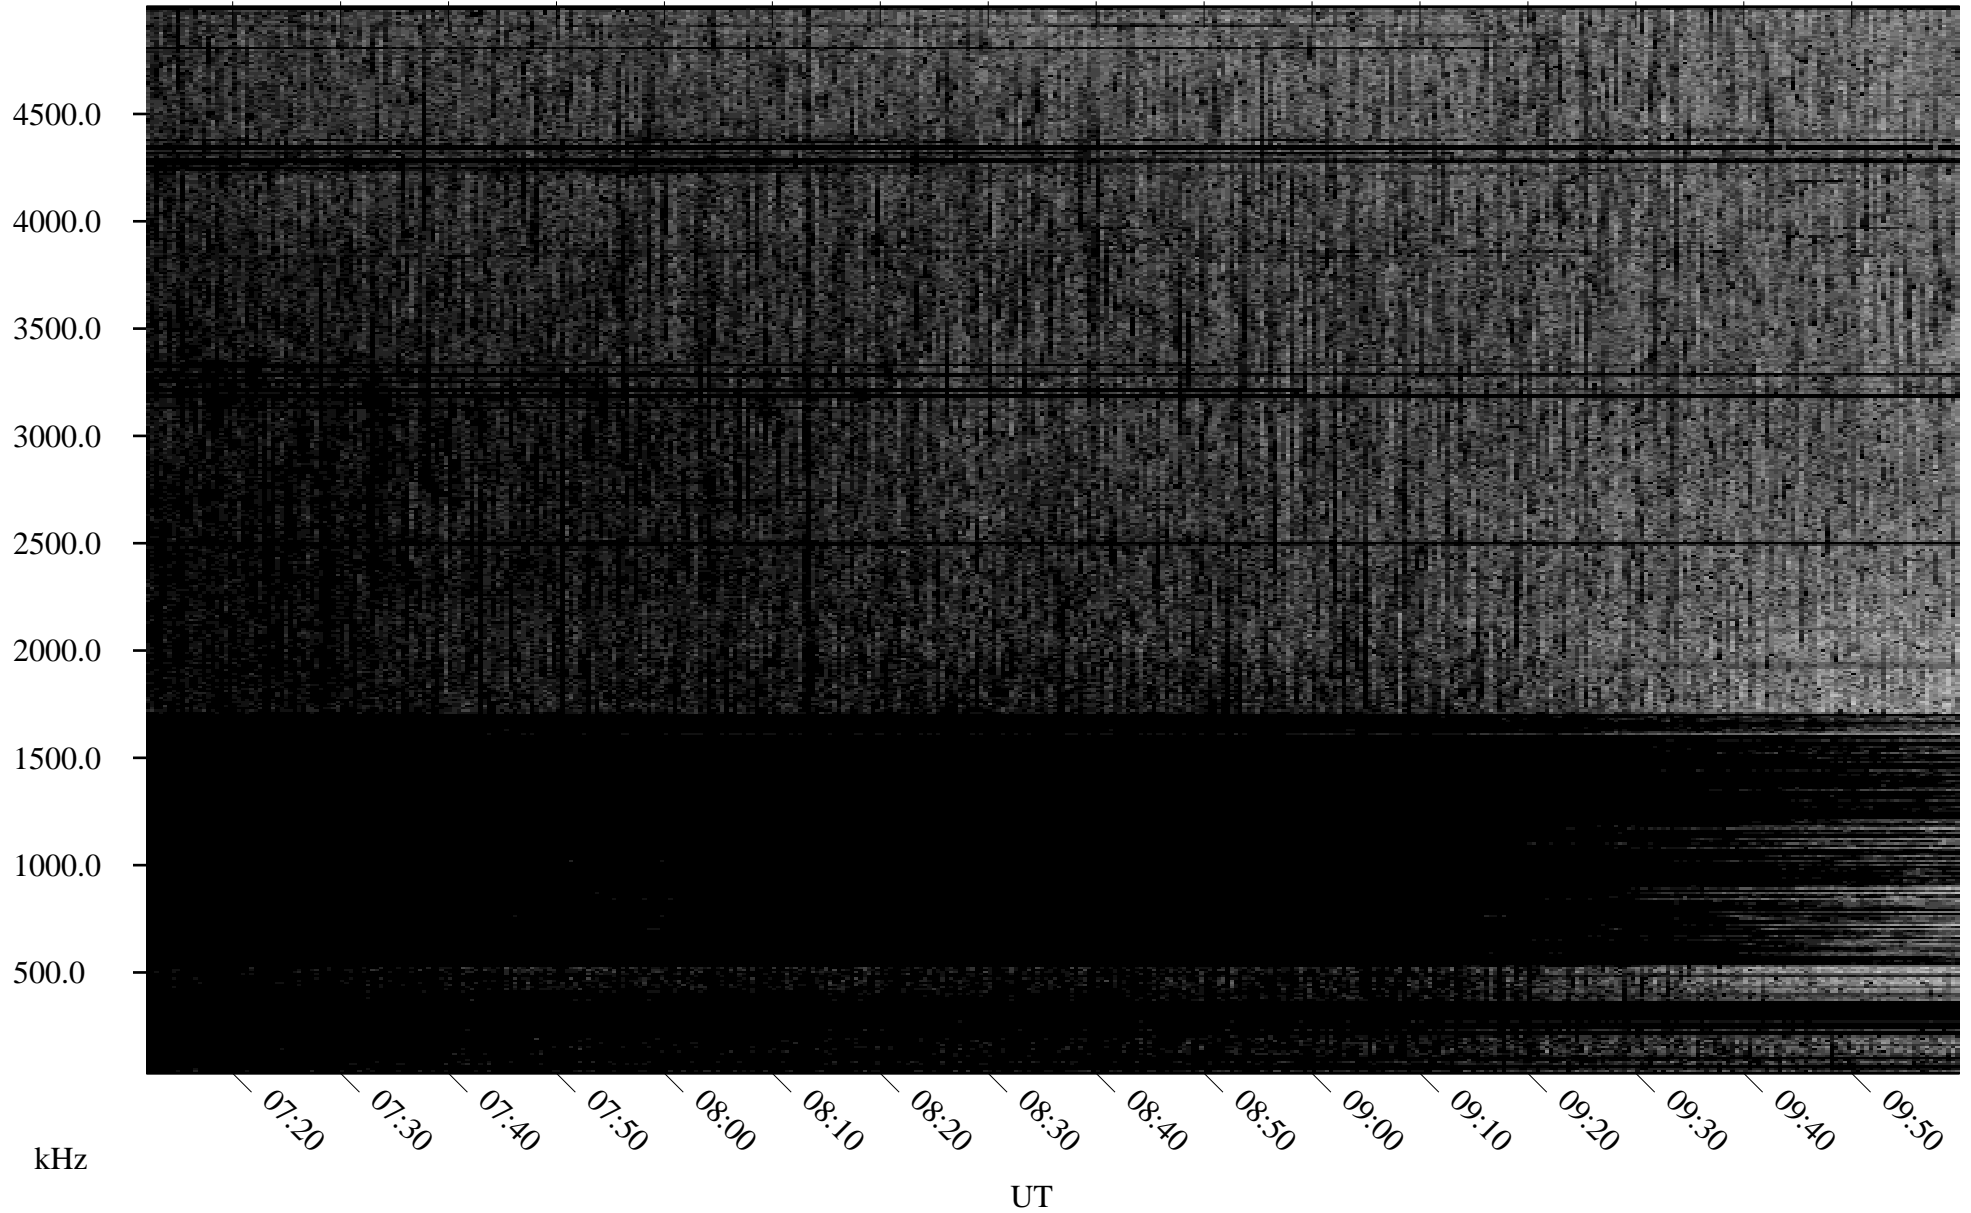

07/18/2007 Churchill, Manitoba

Linear Scale Black = 161 White = 15

CH07199L.R00m max_12

Page 1

07/18/2007 Churchill, Manitoba

Linear Scale Black = 161 White = 15

CH07199L.R00m max_12

Page 2

07/19/2007 Churchill, Manitoba

Linear Scale Black = 161 White = 15

CH07199L.R00m max_12

Page 3

07/19/2007 Churchill, Manitoba

Linear Scale Black = 161 White = 15

CH07199L.R00m max_12

Page 4

07/19/2007 Churchill, Manitoba

Linear Scale Black = 161 White = 15

CH07199L.R00m max_12

Page 5

07/19/2007 Churchill, Manitoba

Linear Scale Black = 161 White = 15

CH07199L.R00m max_12

Page 6

07/19/2007 Churchill, Manitoba

Linear Scale Black = 161 White = 15

CH07199L.R00m max_12

Page 7

07/19/2007 Churchill, Manitoba

Linear Scale Black = 161 White = 15

CH07199L.R00m max_12

Page 8