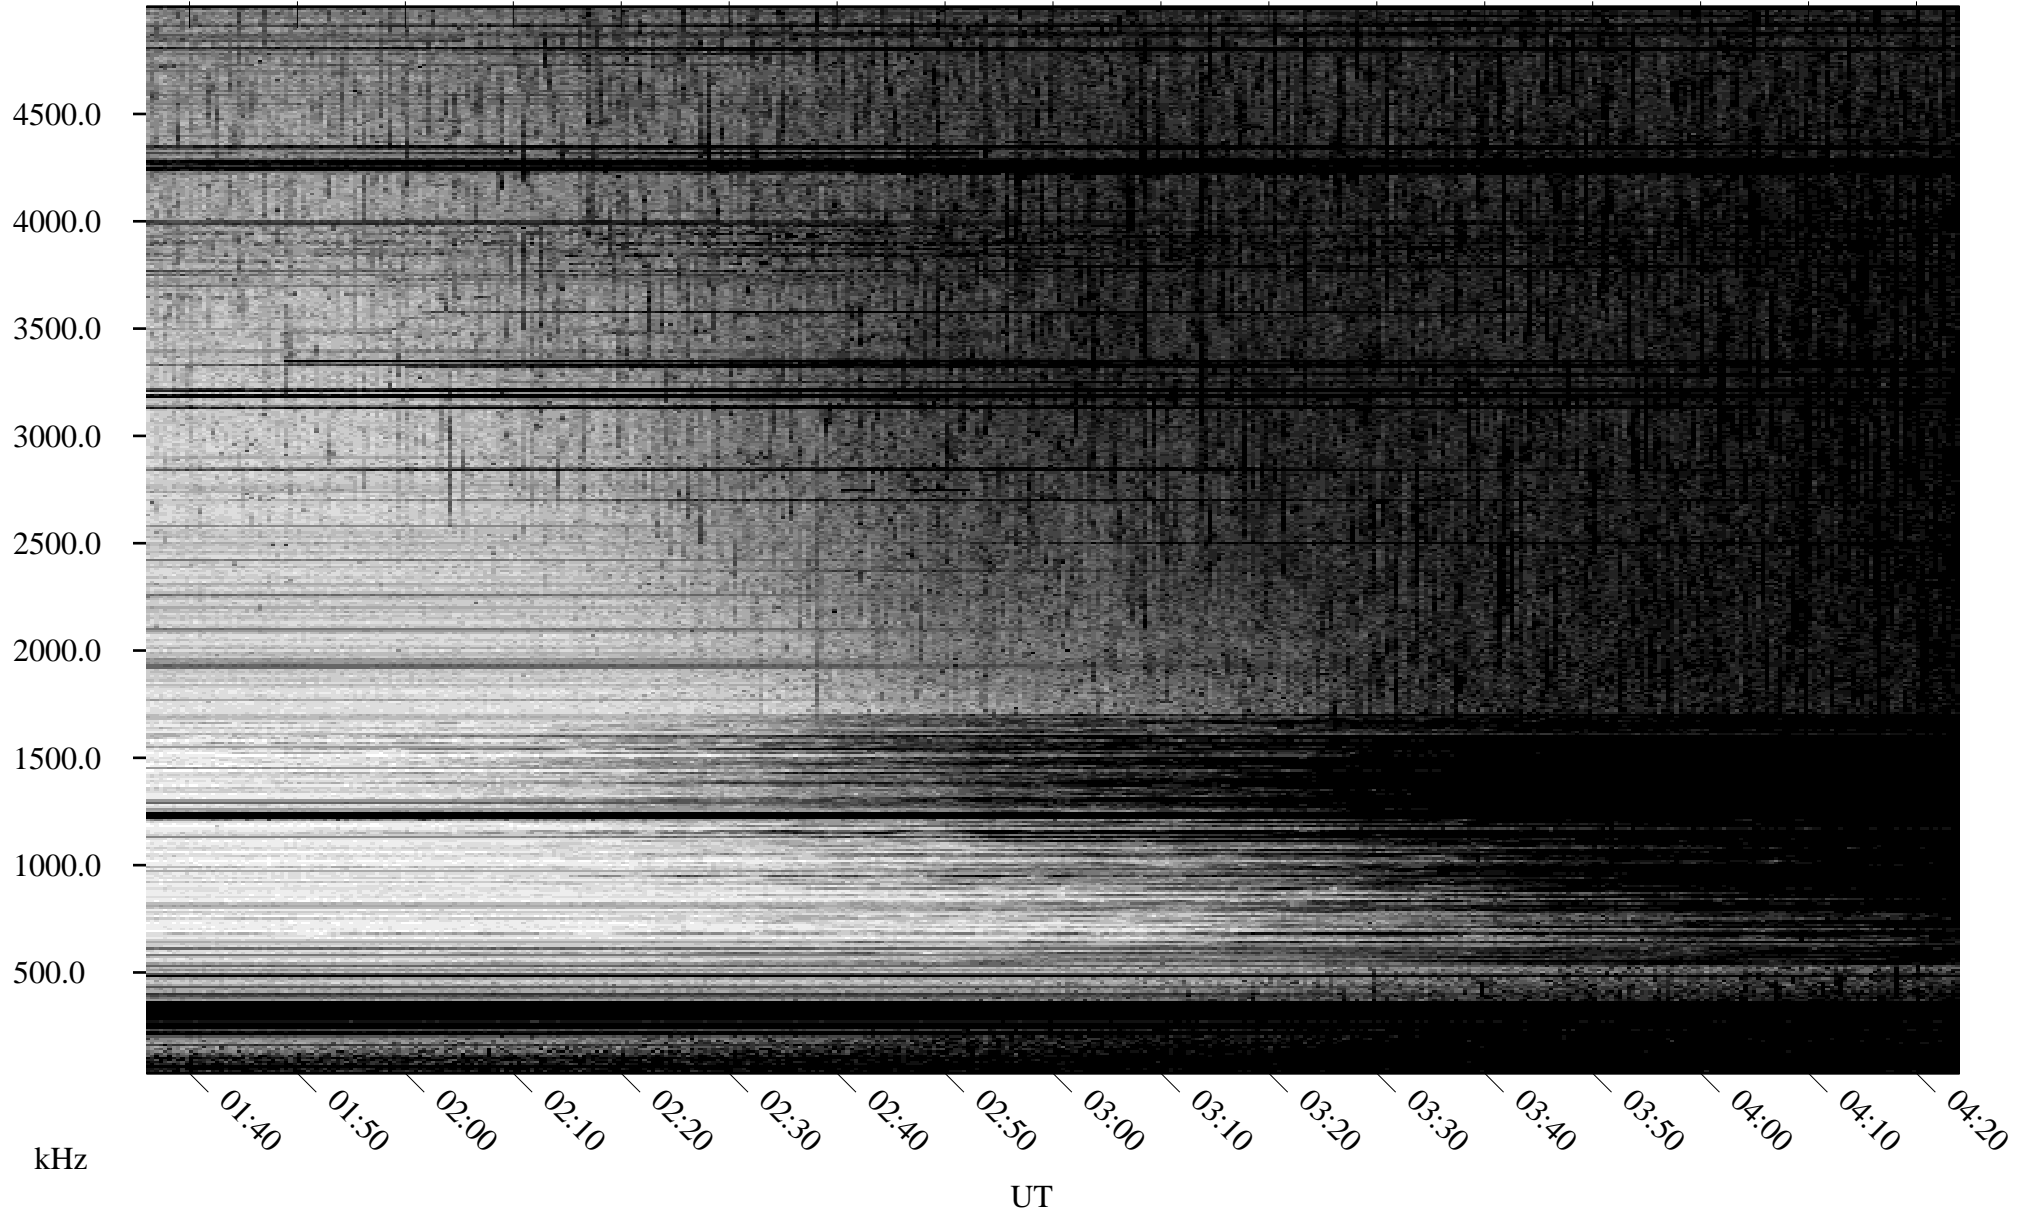

07/18/2007 Churchill, Manitoba

Linear Scale Black = 161 White = 15

CH07199L.R00m max_12

Page 1

07/18/2007 Churchill, Manitoba

Linear Scale Black = 161 White = 15

CH07199L.R00m max_12

Page 2

07/19/2007 Churchill, Manitoba

Linear Scale Black = 161 White = 15

CH07199L.R00m max_12

Page 3

07/19/2007 Churchill, Manitoba

Linear Scale Black = 161 White = 15

CH07199L.R00m max_12

Page 4

07/19/2007 Churchill, Manitoba

Linear Scale Black = 161 White = 15

CH07199L.R00m max_12

Page 5

07/19/2007 Churchill, Manitoba

Linear Scale Black = 161 White = 15

CH07199L.R00m max_12

Page 6

07/19/2007 Churchill, Manitoba

Linear Scale Black = 161 White = 15

CH07199L.R00m max_12

Page 7

07/19/2007 Churchill, Manitoba

Linear Scale Black = 161 White = 15

CH07199L.R00m max_12

Page 8