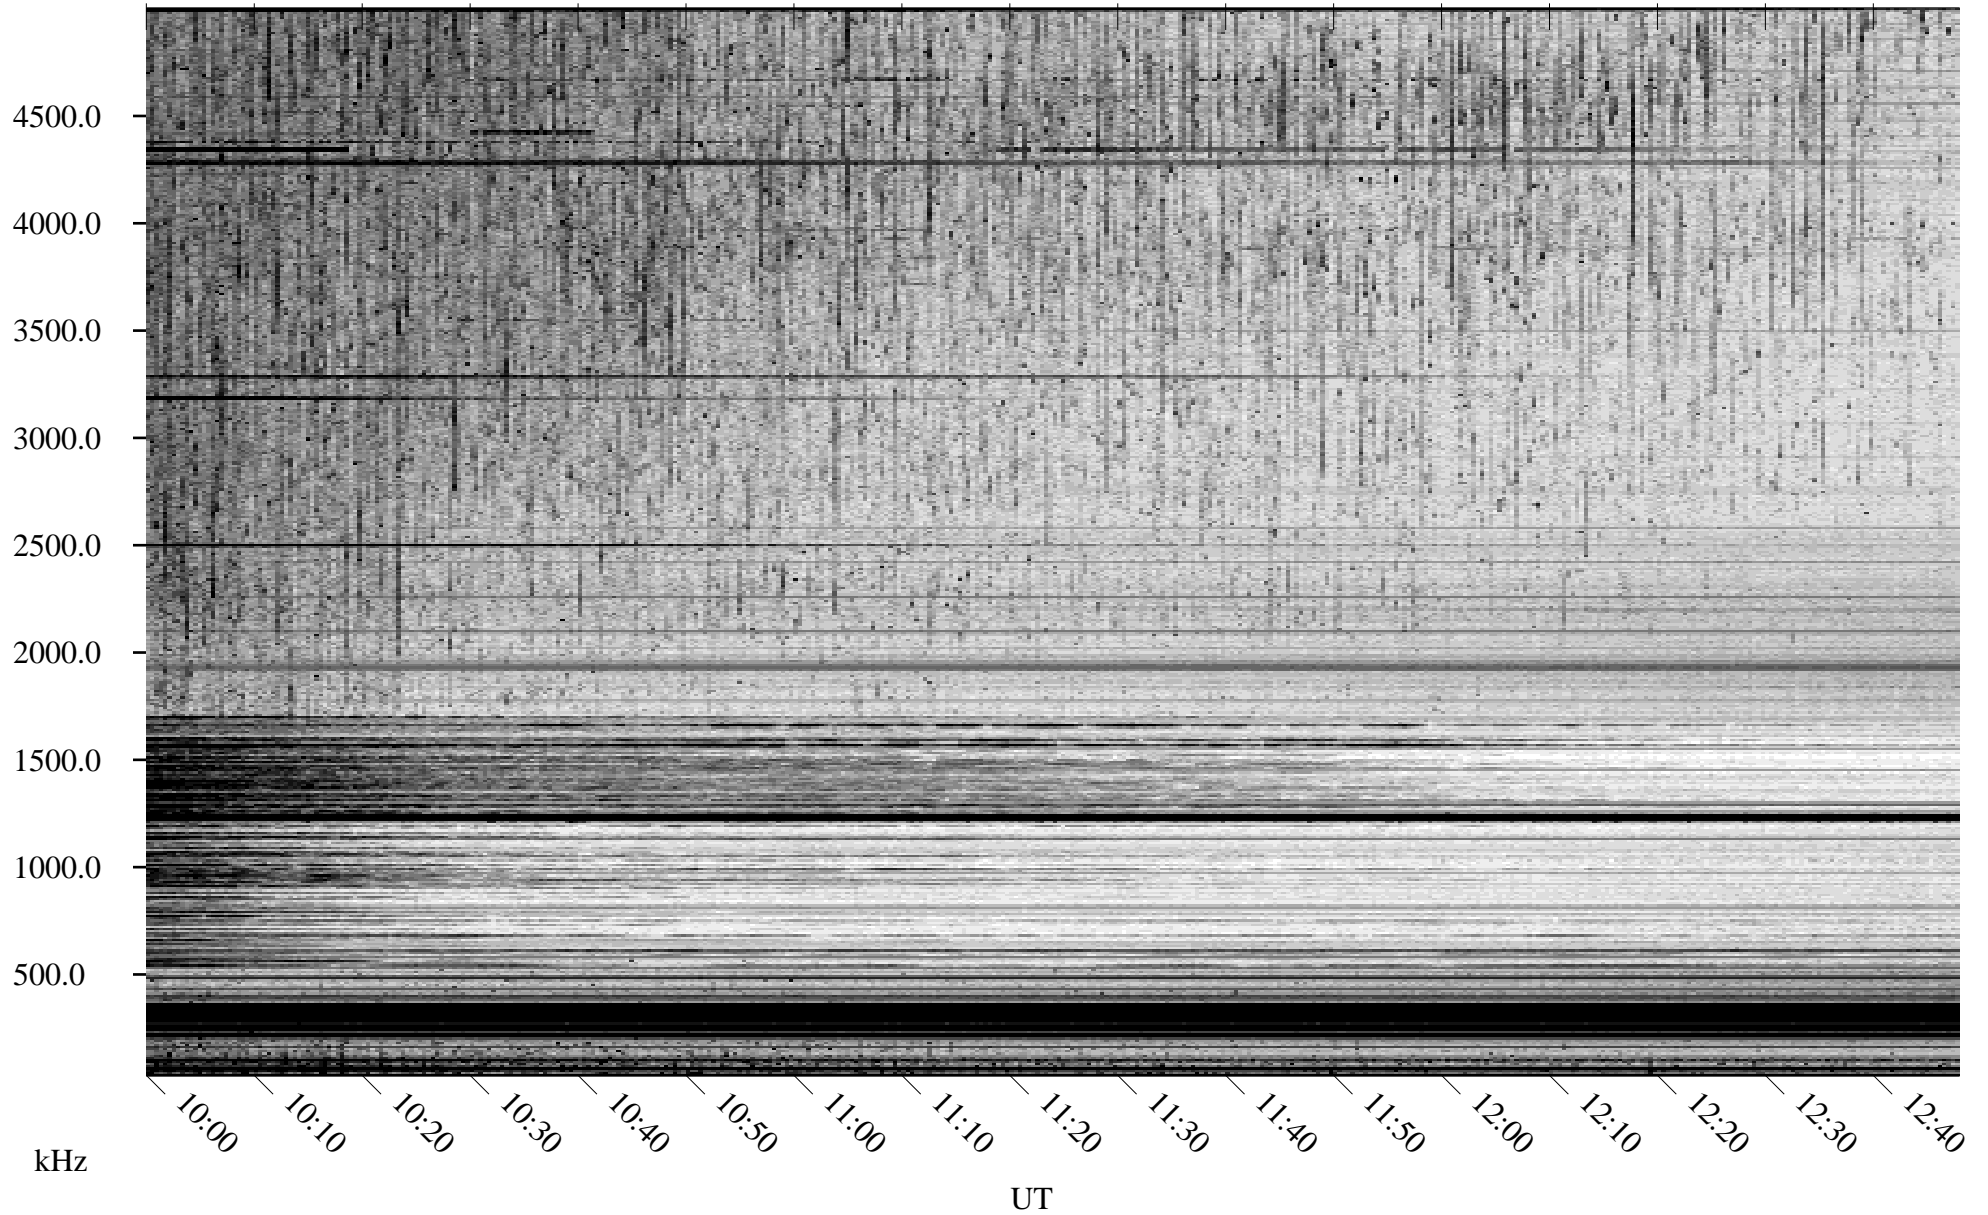

07/18/2007 Churchill, Manitoba

Linear Scale Black = 161 White = 15

CH07199L.R00m max_12

Page 1

07/18/2007 Churchill, Manitoba

Linear Scale Black = 161 White = 15

CH07199L.R00m max_12

Page 2

07/19/2007 Churchill, Manitoba

Linear Scale Black = 161 White = 15

CH07199L.R00m max_12

Page 3

07/19/2007 Churchill, Manitoba

Linear Scale Black = 161 White = 15

CH07199L.R00m max_12

Page 4

07/19/2007 Churchill, Manitoba

Linear Scale Black = 161 White = 15

CH07199L.R00m max_12

Page 5

07/19/2007 Churchill, Manitoba

Linear Scale Black = 161 White = 15

CH07199L.R00m max_12

Page 6

07/19/2007 Churchill, Manitoba

Linear Scale Black = 161 White = 15

CH07199L.R00m max_12

Page 7

07/19/2007 Churchill, Manitoba

Linear Scale Black = 161 White = 15

CH07199L.R00m max_12

Page 8