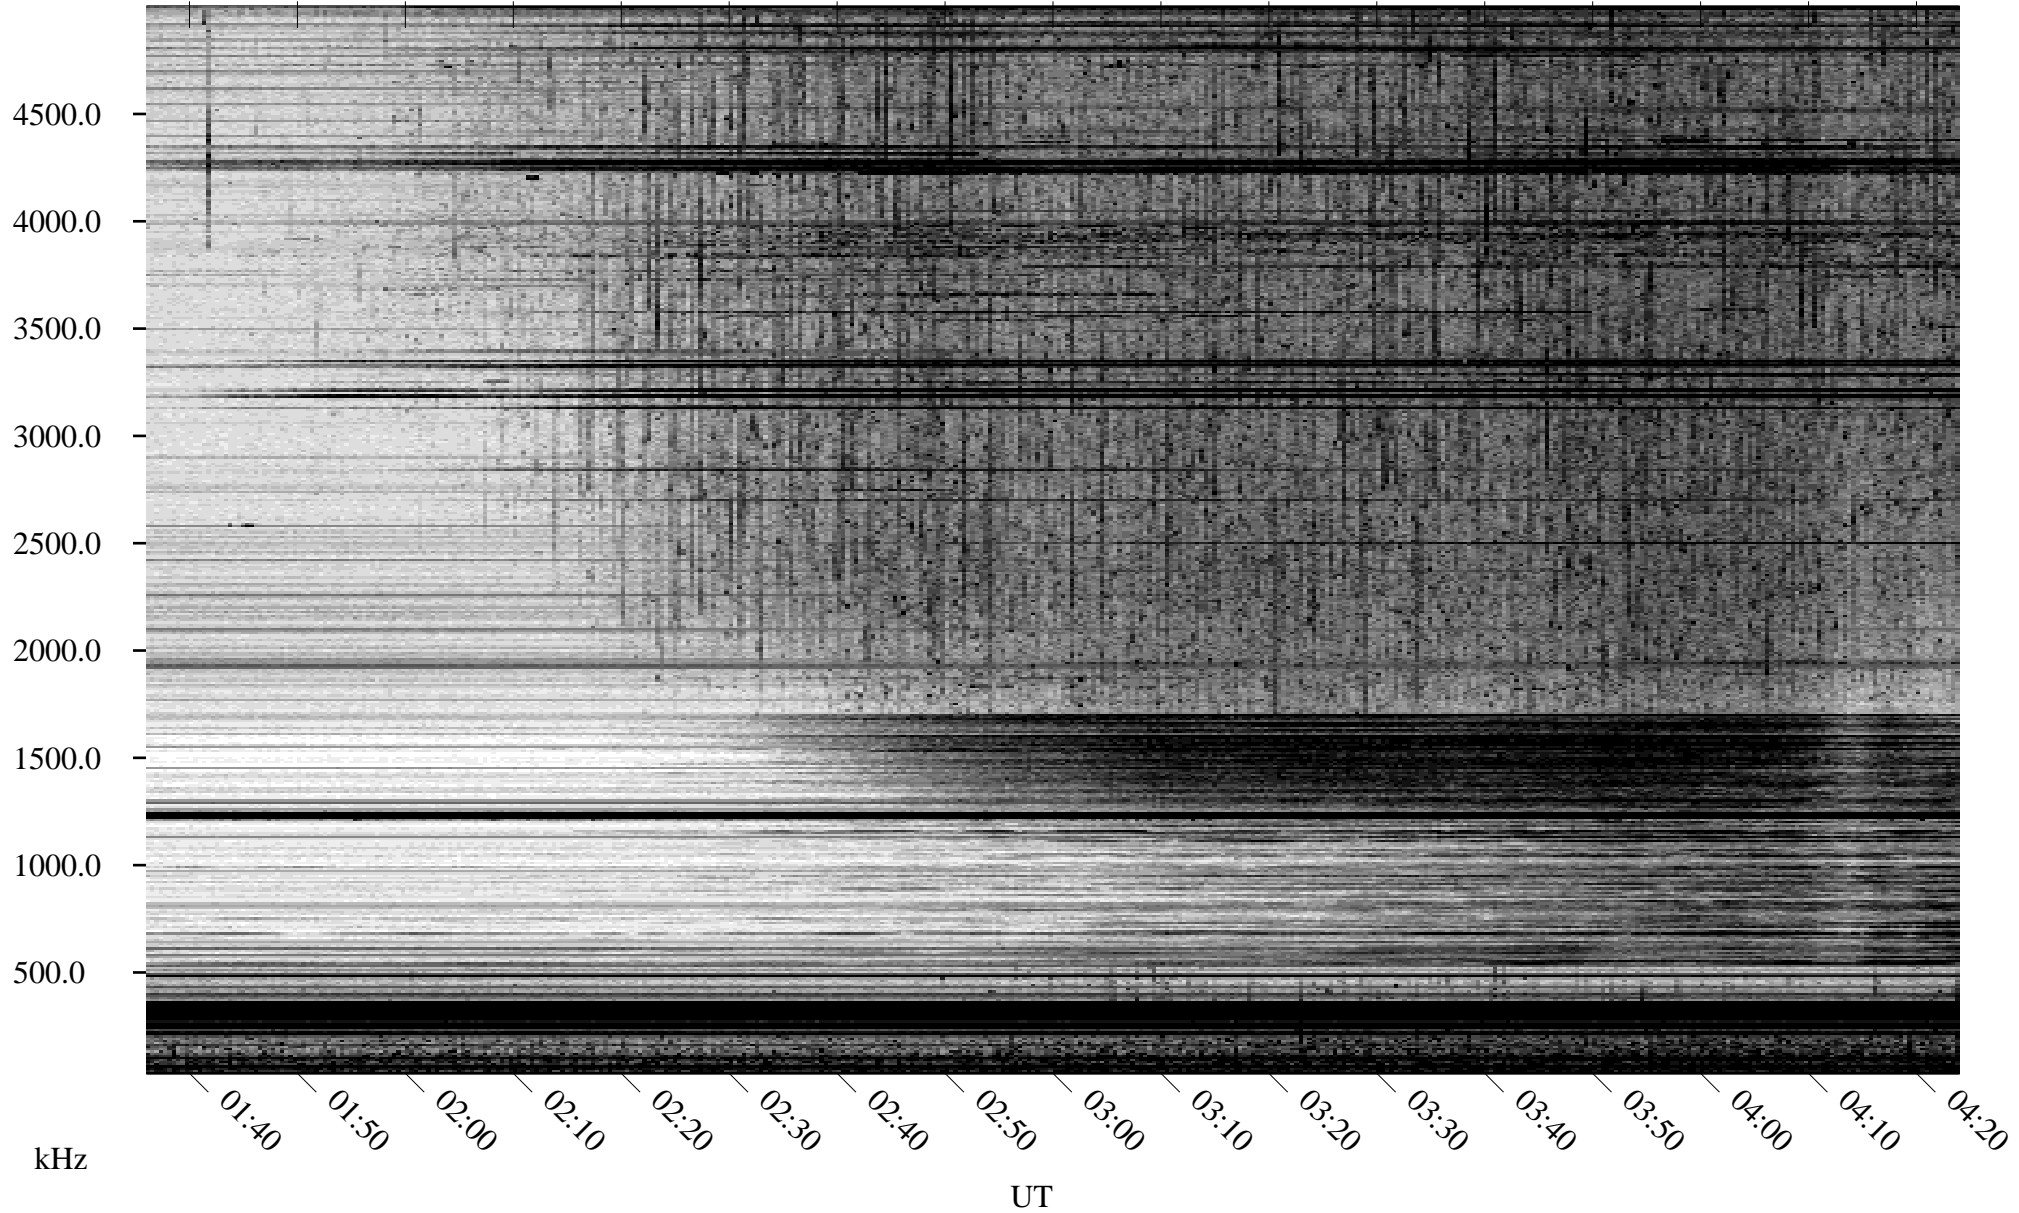

# 07/19/2007 Churchill, Manitoba

Linear Scale    Black = 161    White = 15

CH07200L.R00m max\_12

Page 1

# 07/19/2007 Churchill, Manitoba

Linear Scale    Black = 161    White = 15

CH07200L.R00m max\_12

Page 2

# 07/20/2007 Churchill, Manitoba

Linear Scale    Black = 161    White = 15

CH07200L.R00m max\_12

Page 3

# 07/20/2007 Churchill, Manitoba

Linear Scale    Black = 161    White = 15

CH07200L.R00m max\_12

Page 4