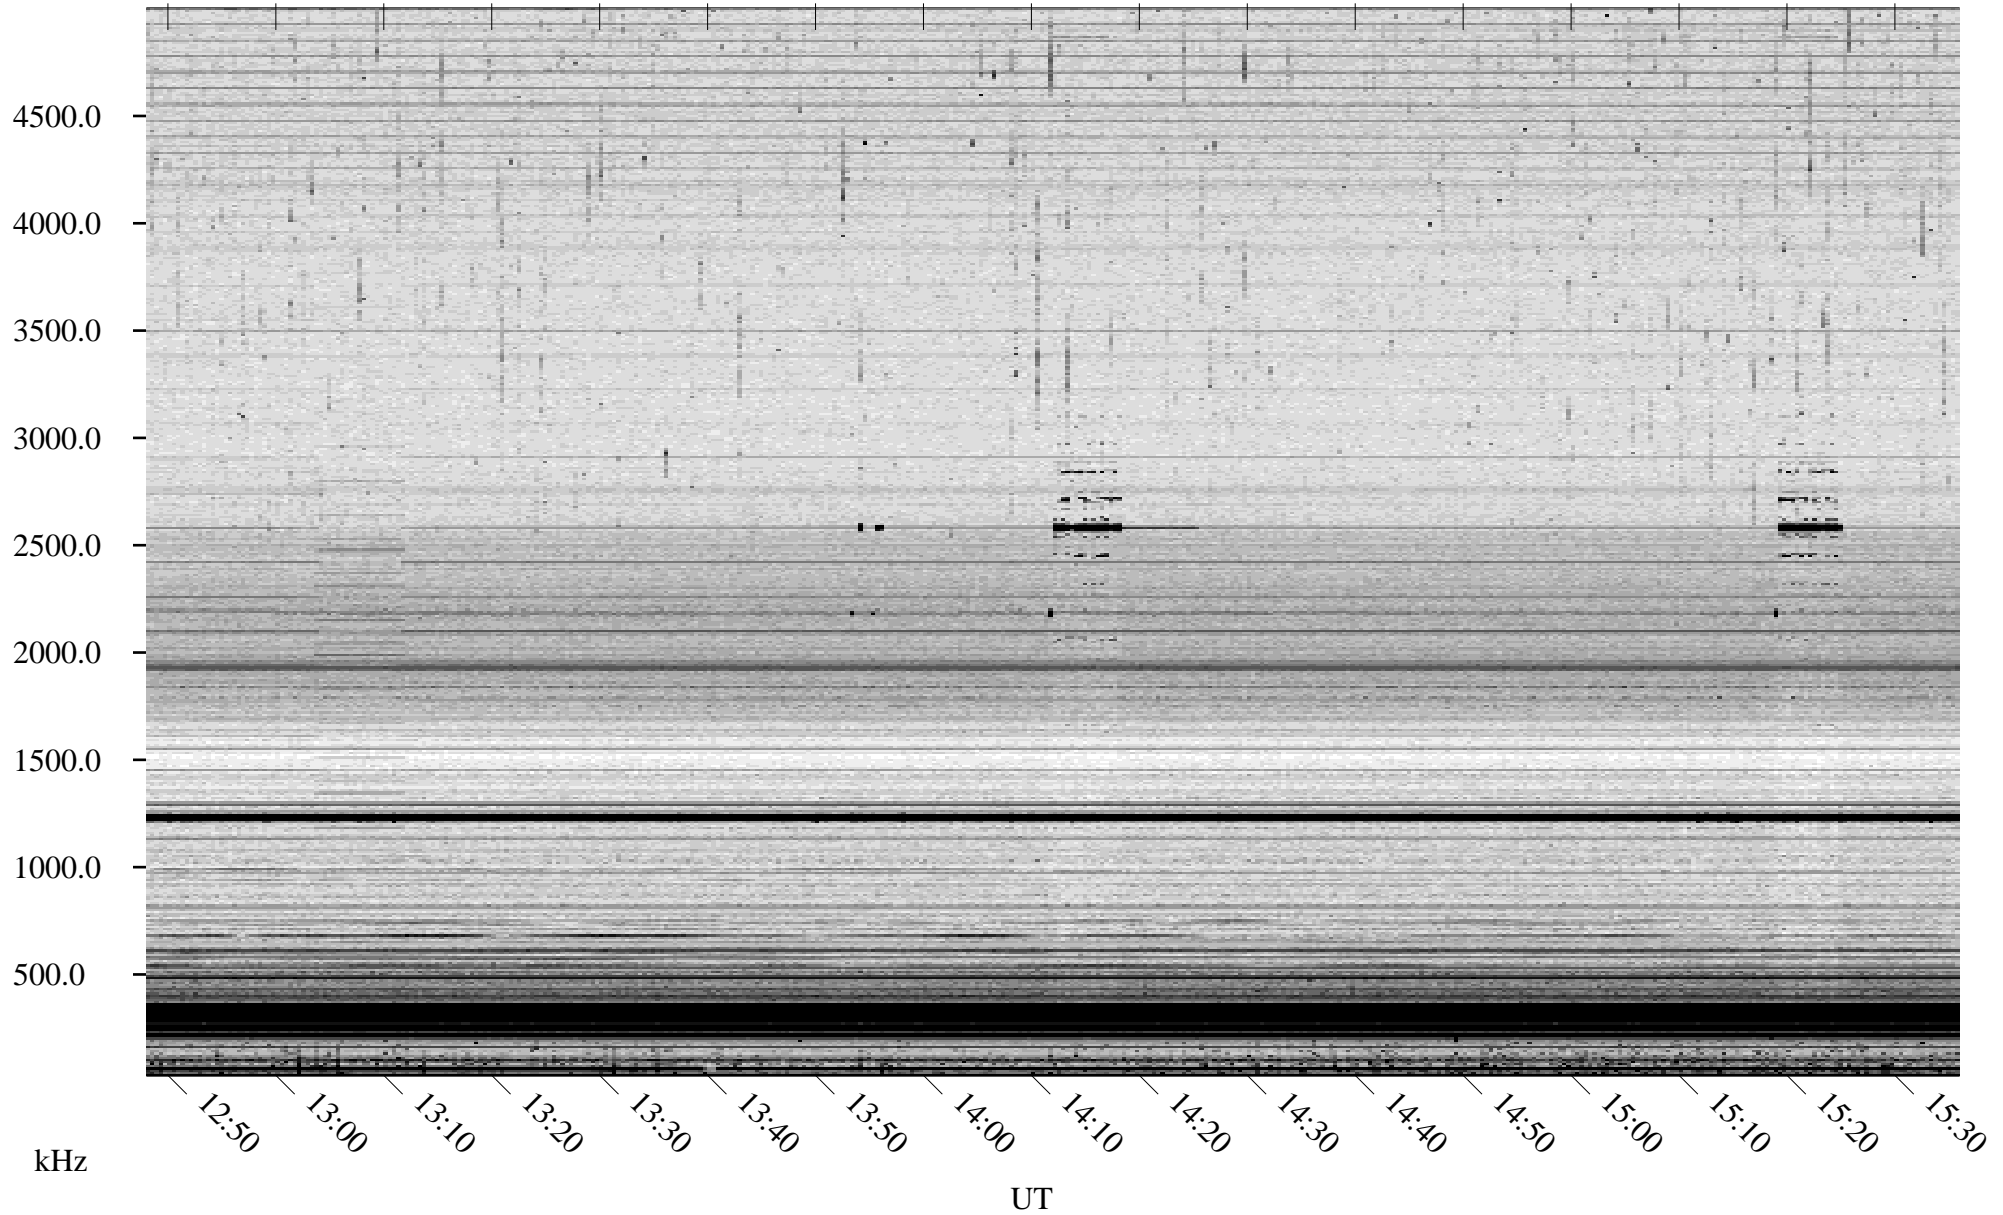

# 07/20/2007 Churchill, Manitoba

Linear Scale    Black = 161    White = 15

CH07200L.R00m max\_12

Page 5

# 07/20/2007 Churchill, Manitoba

Linear Scale    Black = 161    White = 15

CH07200L.R00m max\_12

Page 6

# 07/20/2007 Churchill, Manitoba

Linear Scale    Black = 161    White = 15

CH07200L.R00m max\_12

Page 7

# 07/20/2007 Churchill, Manitoba

Linear Scale    Black = 161    White = 15

CH07200L.R00m max\_12