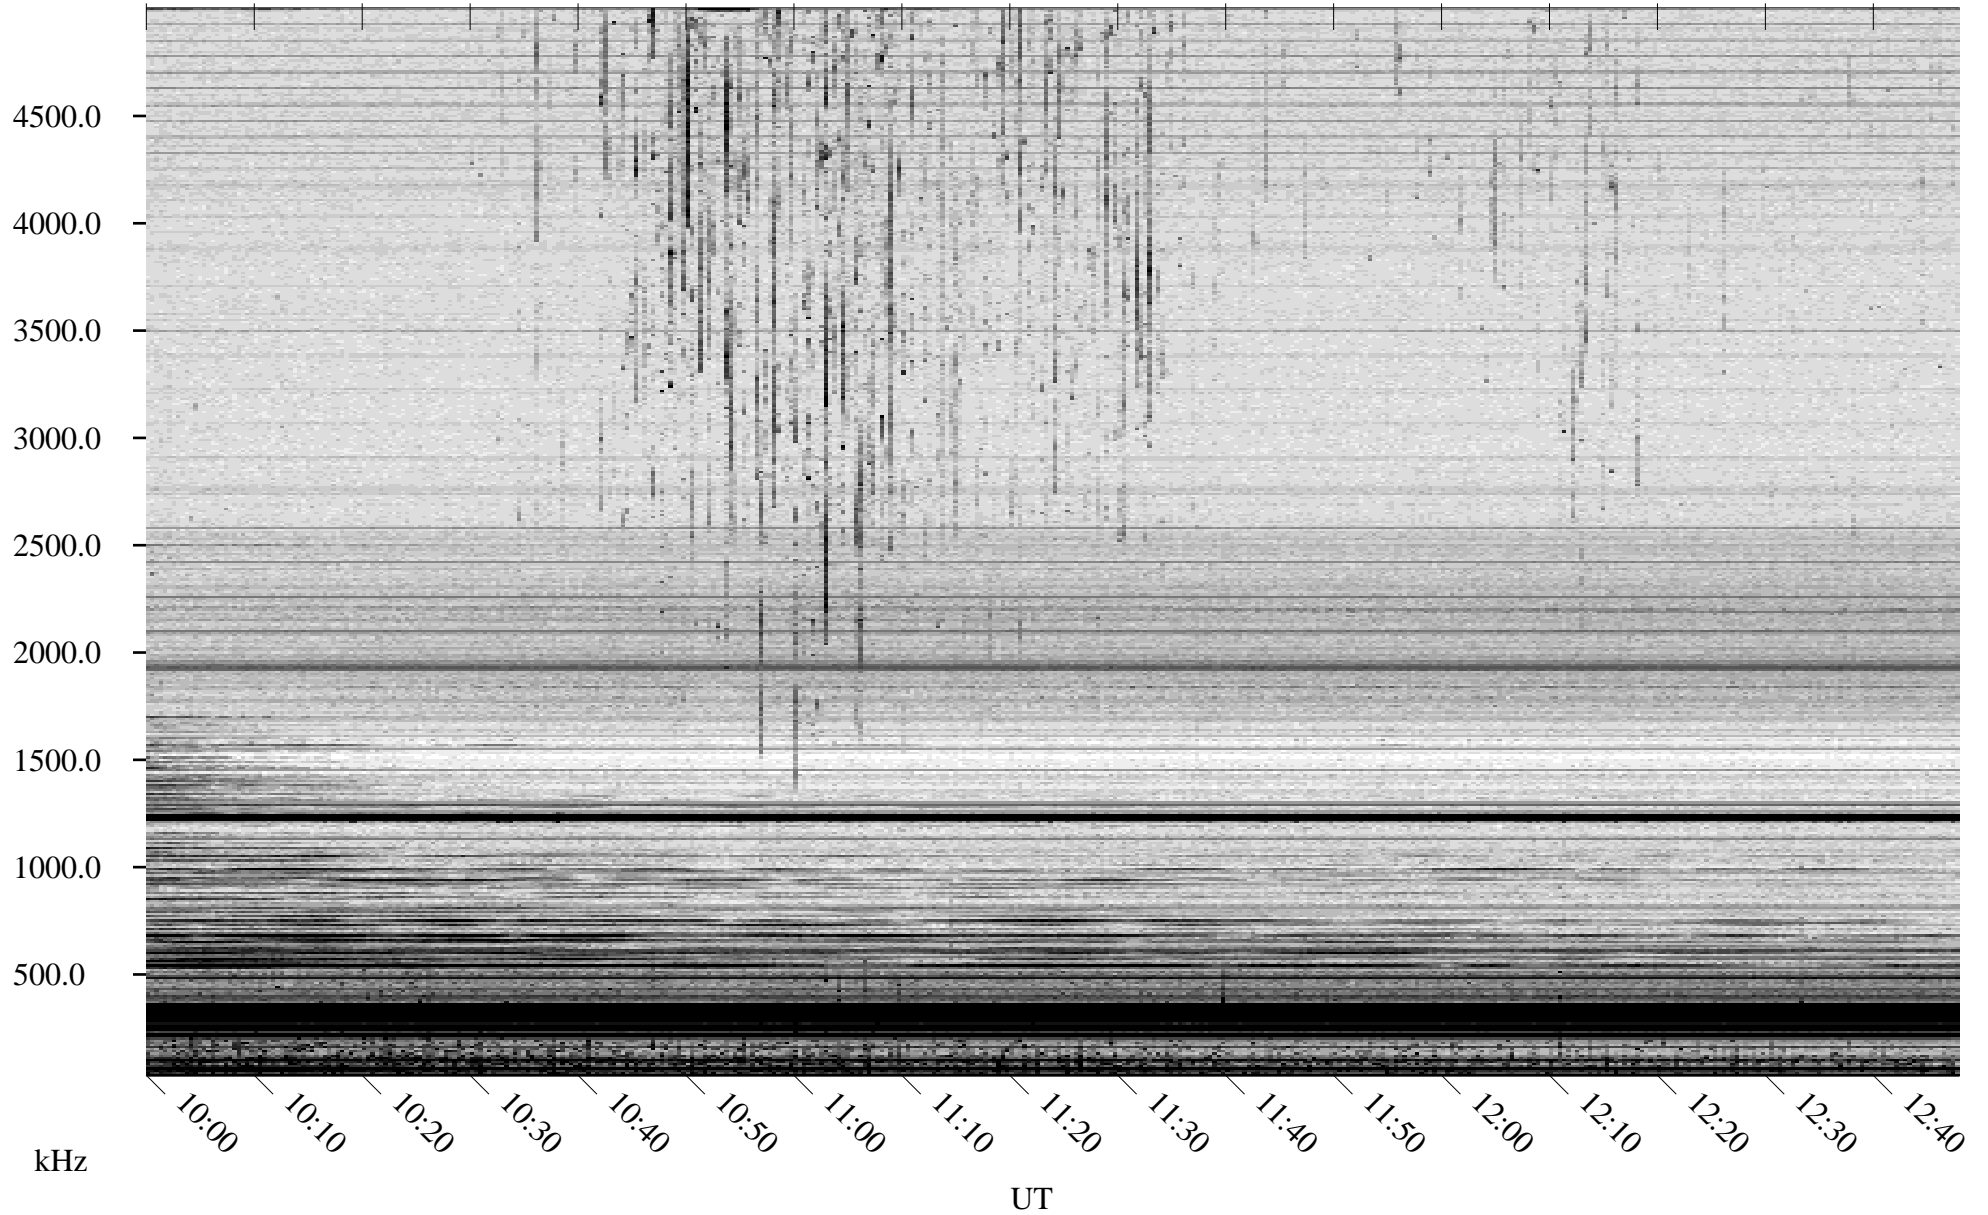

# 07/20/2007 Churchill, Manitoba

Linear Scale    Black = 161    White = 15

CH07200L.R00m max\_12

Page 4

# 07/20/2007 Churchill, Manitoba

Linear Scale    Black = 161    White = 15

CH07200L.R00m max\_12

Page 5

# 07/20/2007 Churchill, Manitoba

Linear Scale    Black = 161    White = 15

CH07200L.R00m max\_12

Page 6

# 07/20/2007 Churchill, Manitoba

Linear Scale    Black = 161    White = 15

CH07200L.R00m max\_12