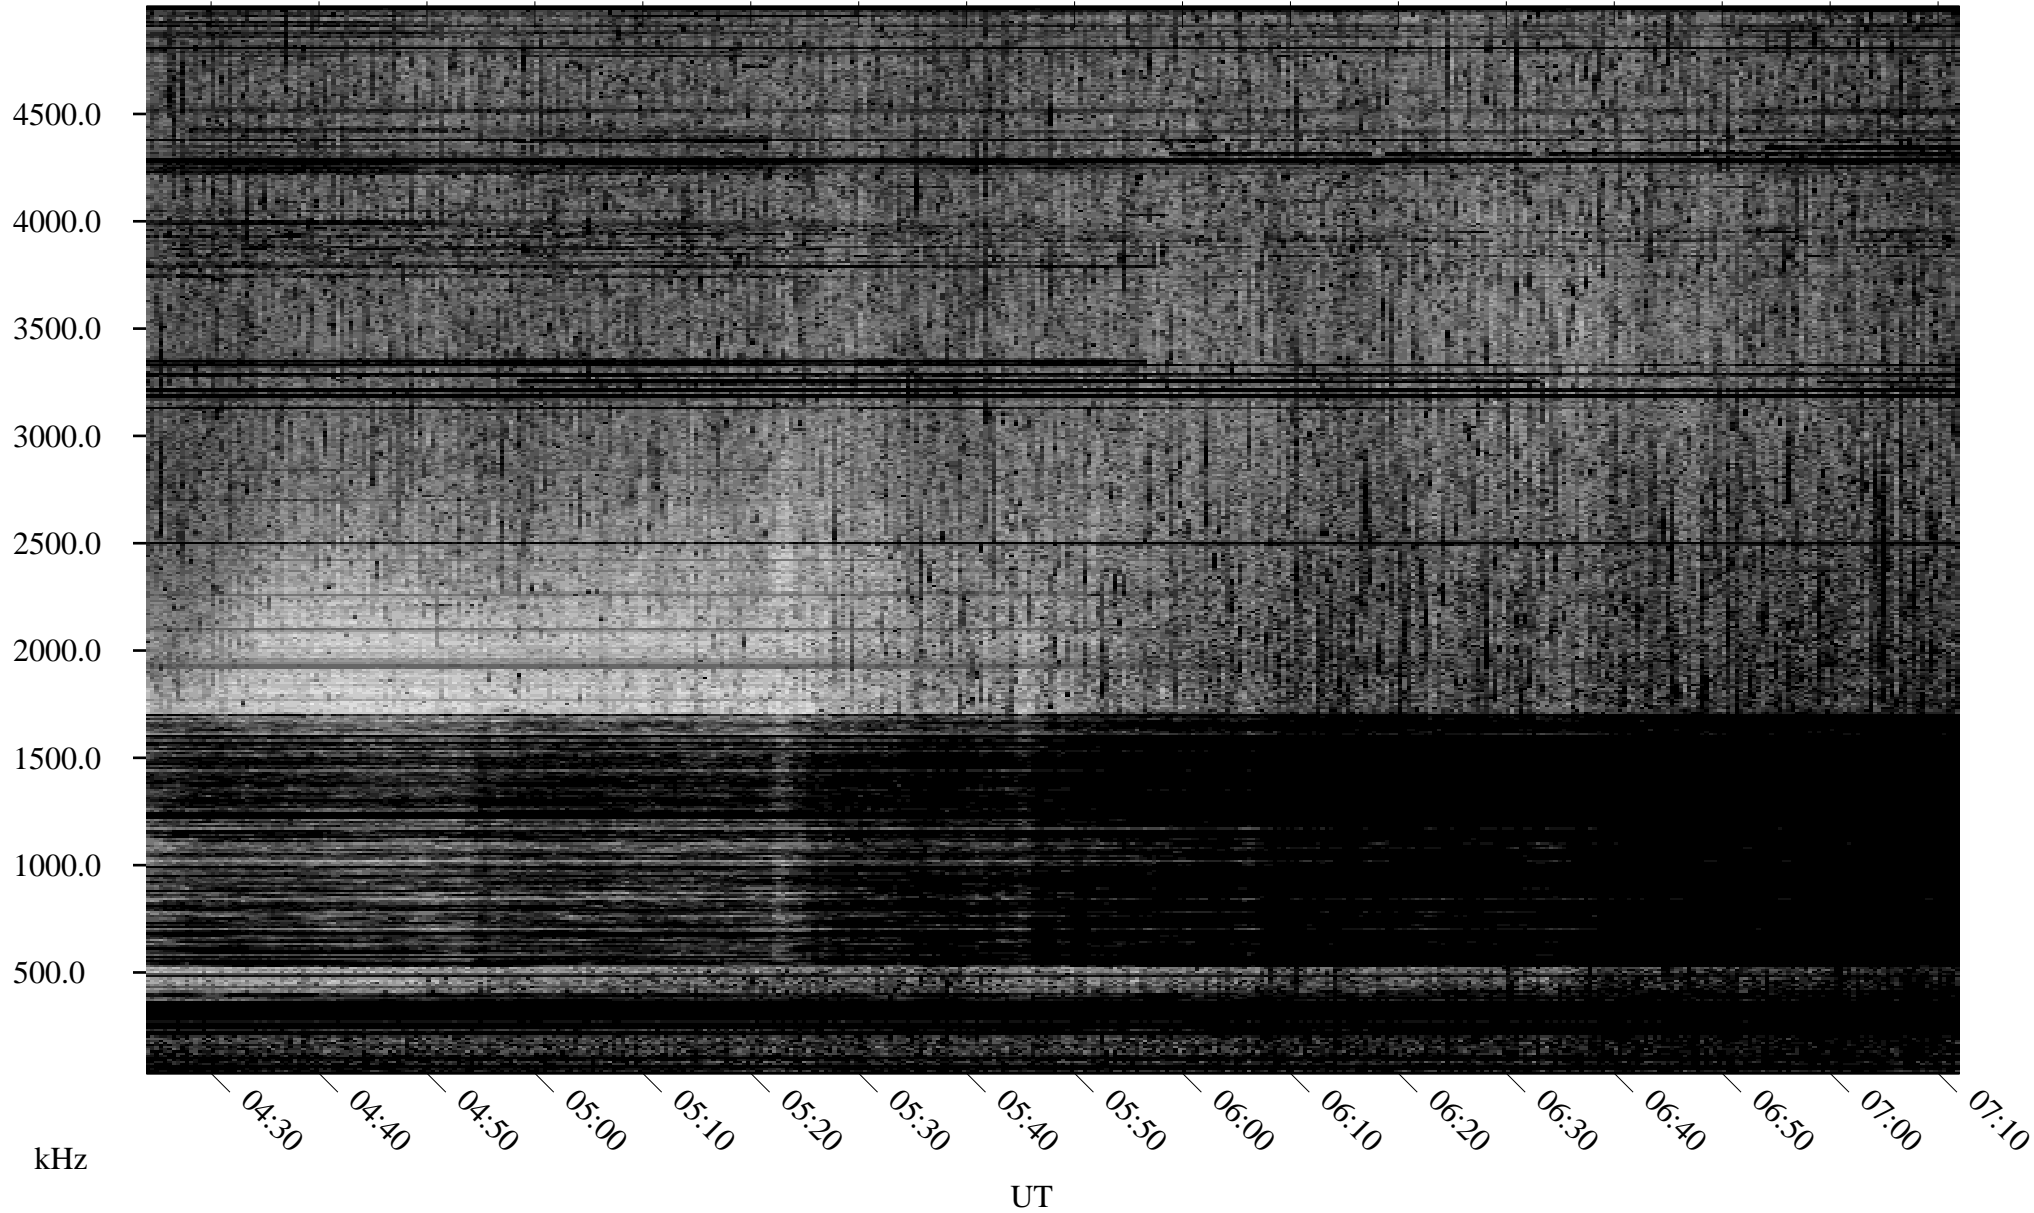

# 07/19/2007 Churchill, Manitoba

Linear Scale    Black = 161    White = 15

CH07200L.R00m max\_12

Page 1

# 07/19/2007 Churchill, Manitoba

Linear Scale    Black = 161    White = 15

CH07200L.R00m max\_12

Page 2

# 07/20/2007 Churchill, Manitoba

Linear Scale    Black = 161    White = 15

CH07200L.R00m max\_12

Page 3

# 07/20/2007 Churchill, Manitoba

Linear Scale    Black = 161    White = 15

CH07200L.R00m max\_12

Page 4