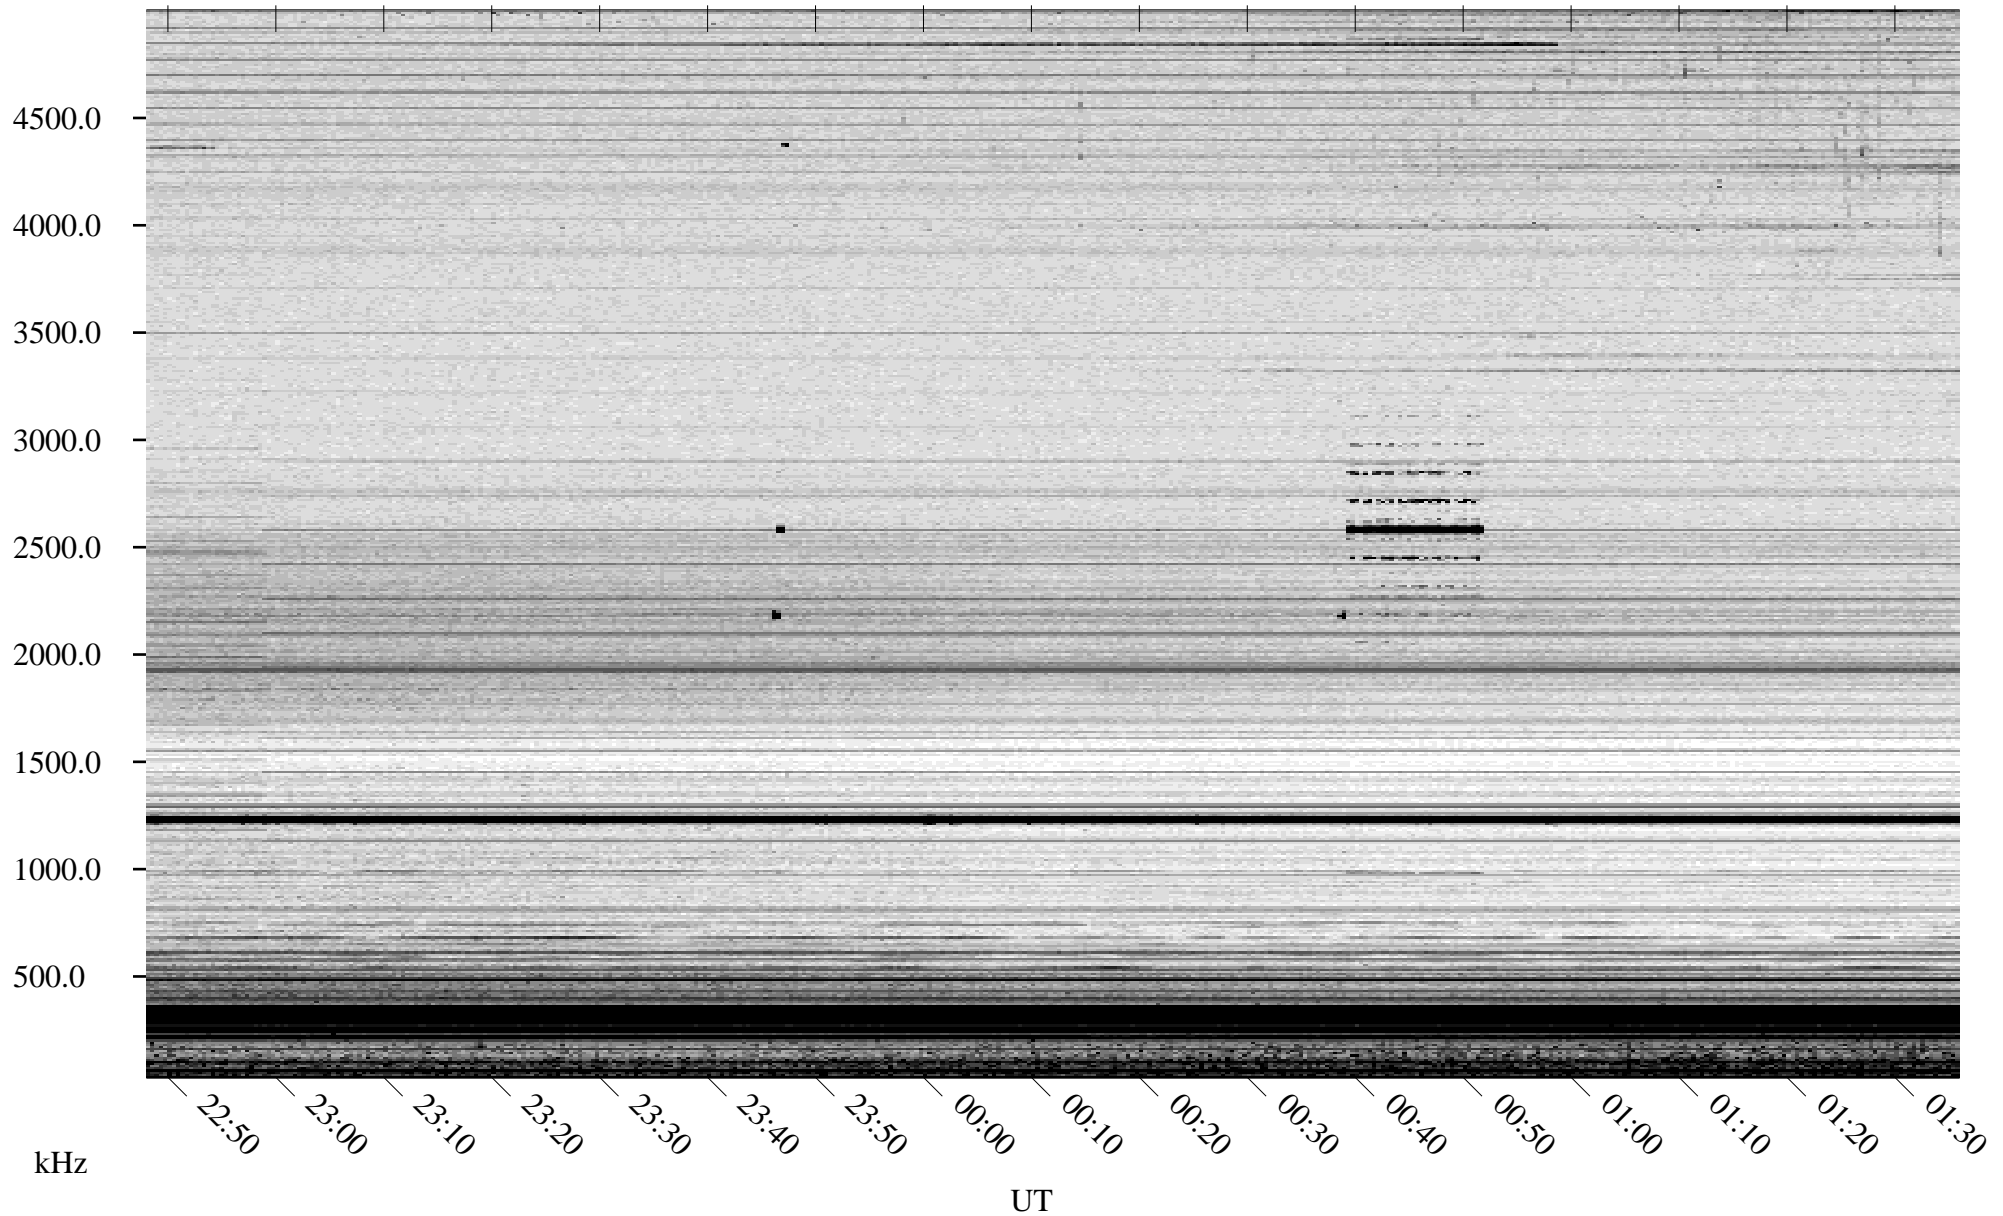

# 07/19/2007 Churchill, Manitoba

Linear Scale    Black = 161    White = 15

CH07200L.R00m max\_12

Page 1

# 07/19/2007 Churchill, Manitoba

Linear Scale    Black = 161    White = 15

CH07200L.R00m max\_12

Page 2

# 07/20/2007 Churchill, Manitoba

Linear Scale    Black = 161    White = 15

CH07200L.R00m max\_12

Page 3

# 07/20/2007 Churchill, Manitoba

Linear Scale    Black = 161    White = 15

CH07200L.R00m max\_12

Page 4