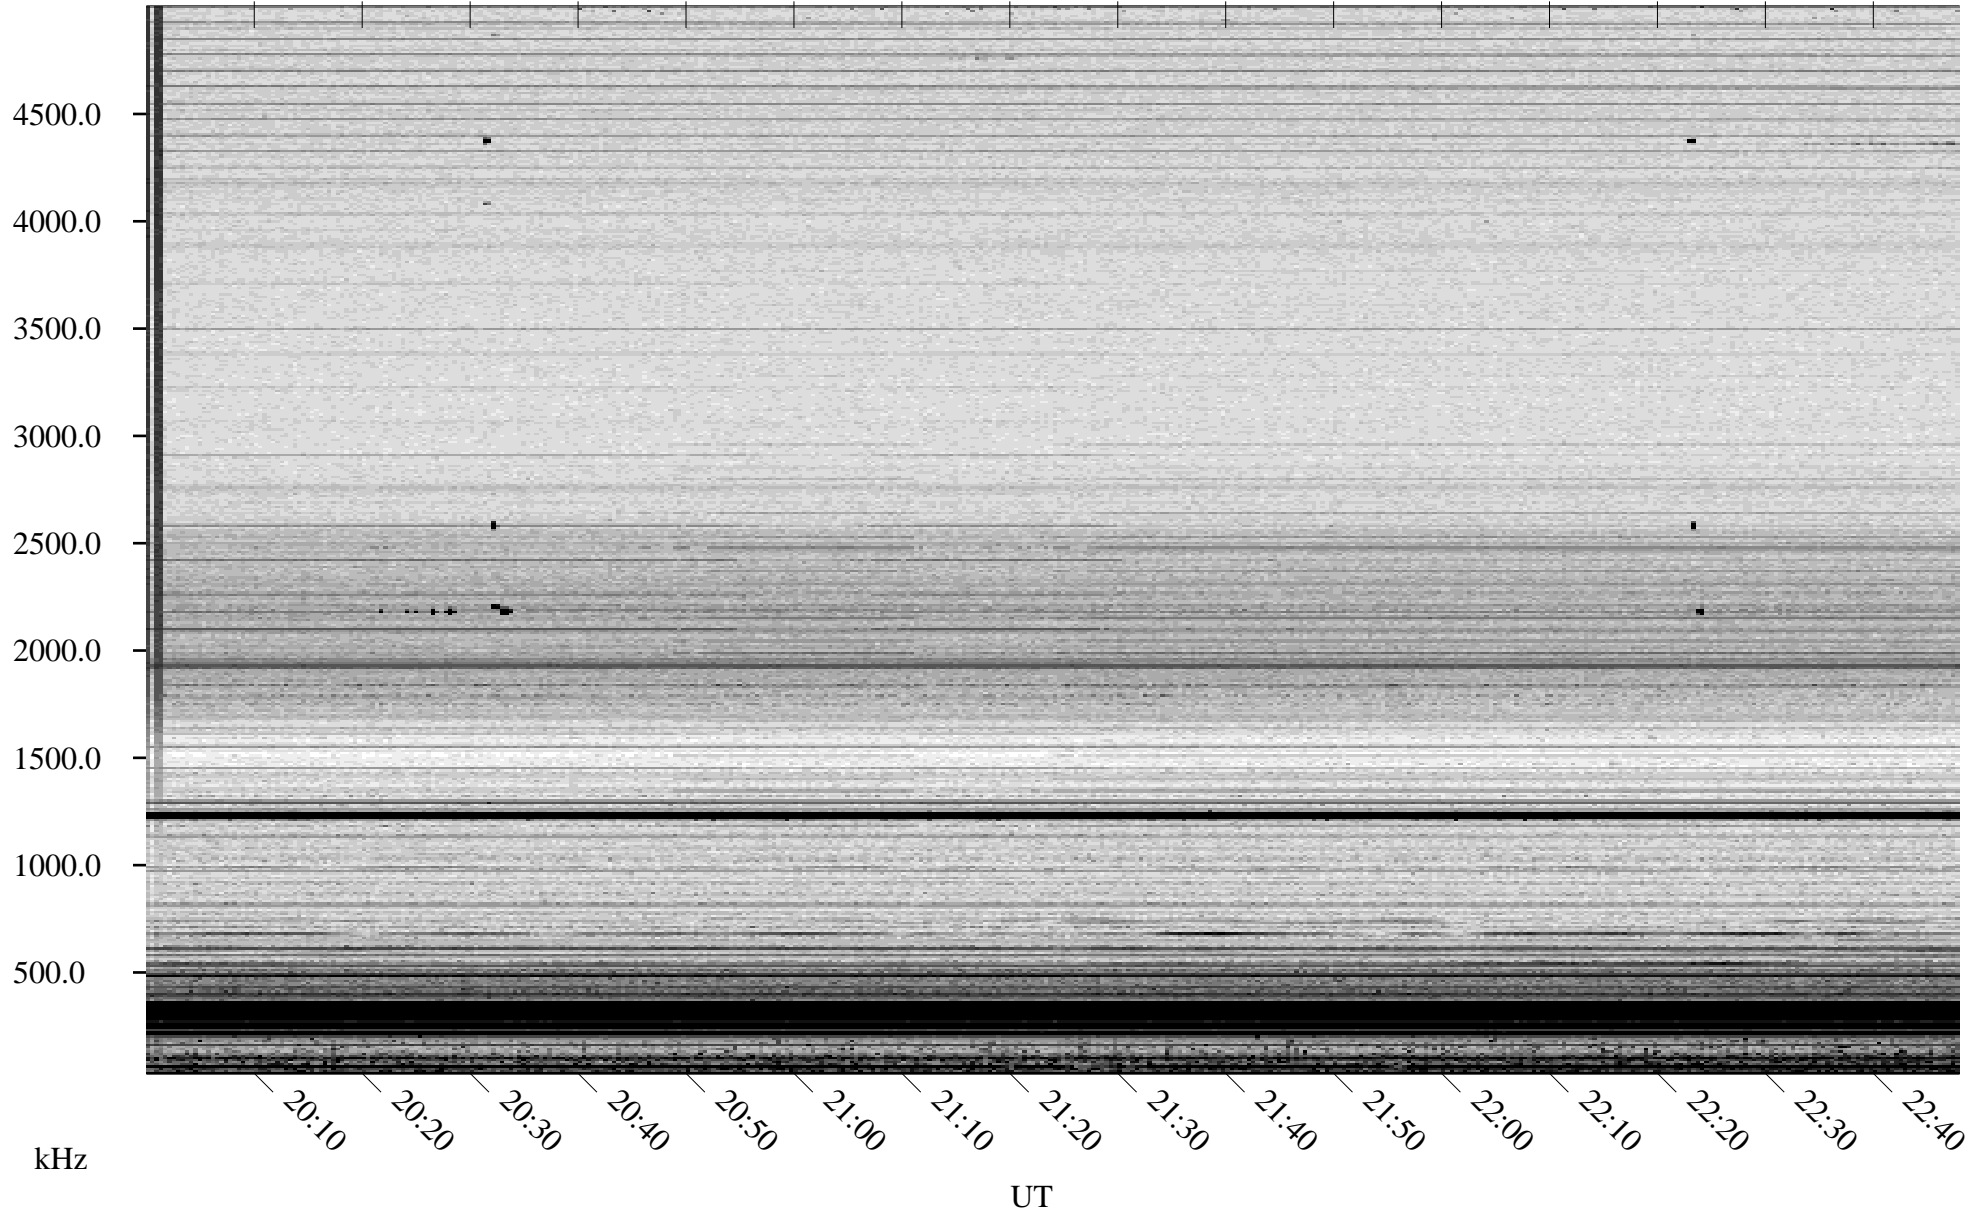

# 07/19/2007 Churchill, Manitoba

Linear Scale    Black = 161    White = 15

CH07200L.R00m max\_12

Page 1

# 07/19/2007 Churchill, Manitoba

Linear Scale    Black = 161    White = 15

CH07200L.R00m max\_12

Page 2

# 07/20/2007 Churchill, Manitoba

Linear Scale    Black = 161    White = 15

CH07200L.R00m max\_12

Page 3

# 07/20/2007 Churchill, Manitoba

Linear Scale    Black = 161    White = 15

CH07200L.R00m max\_12

Page 4