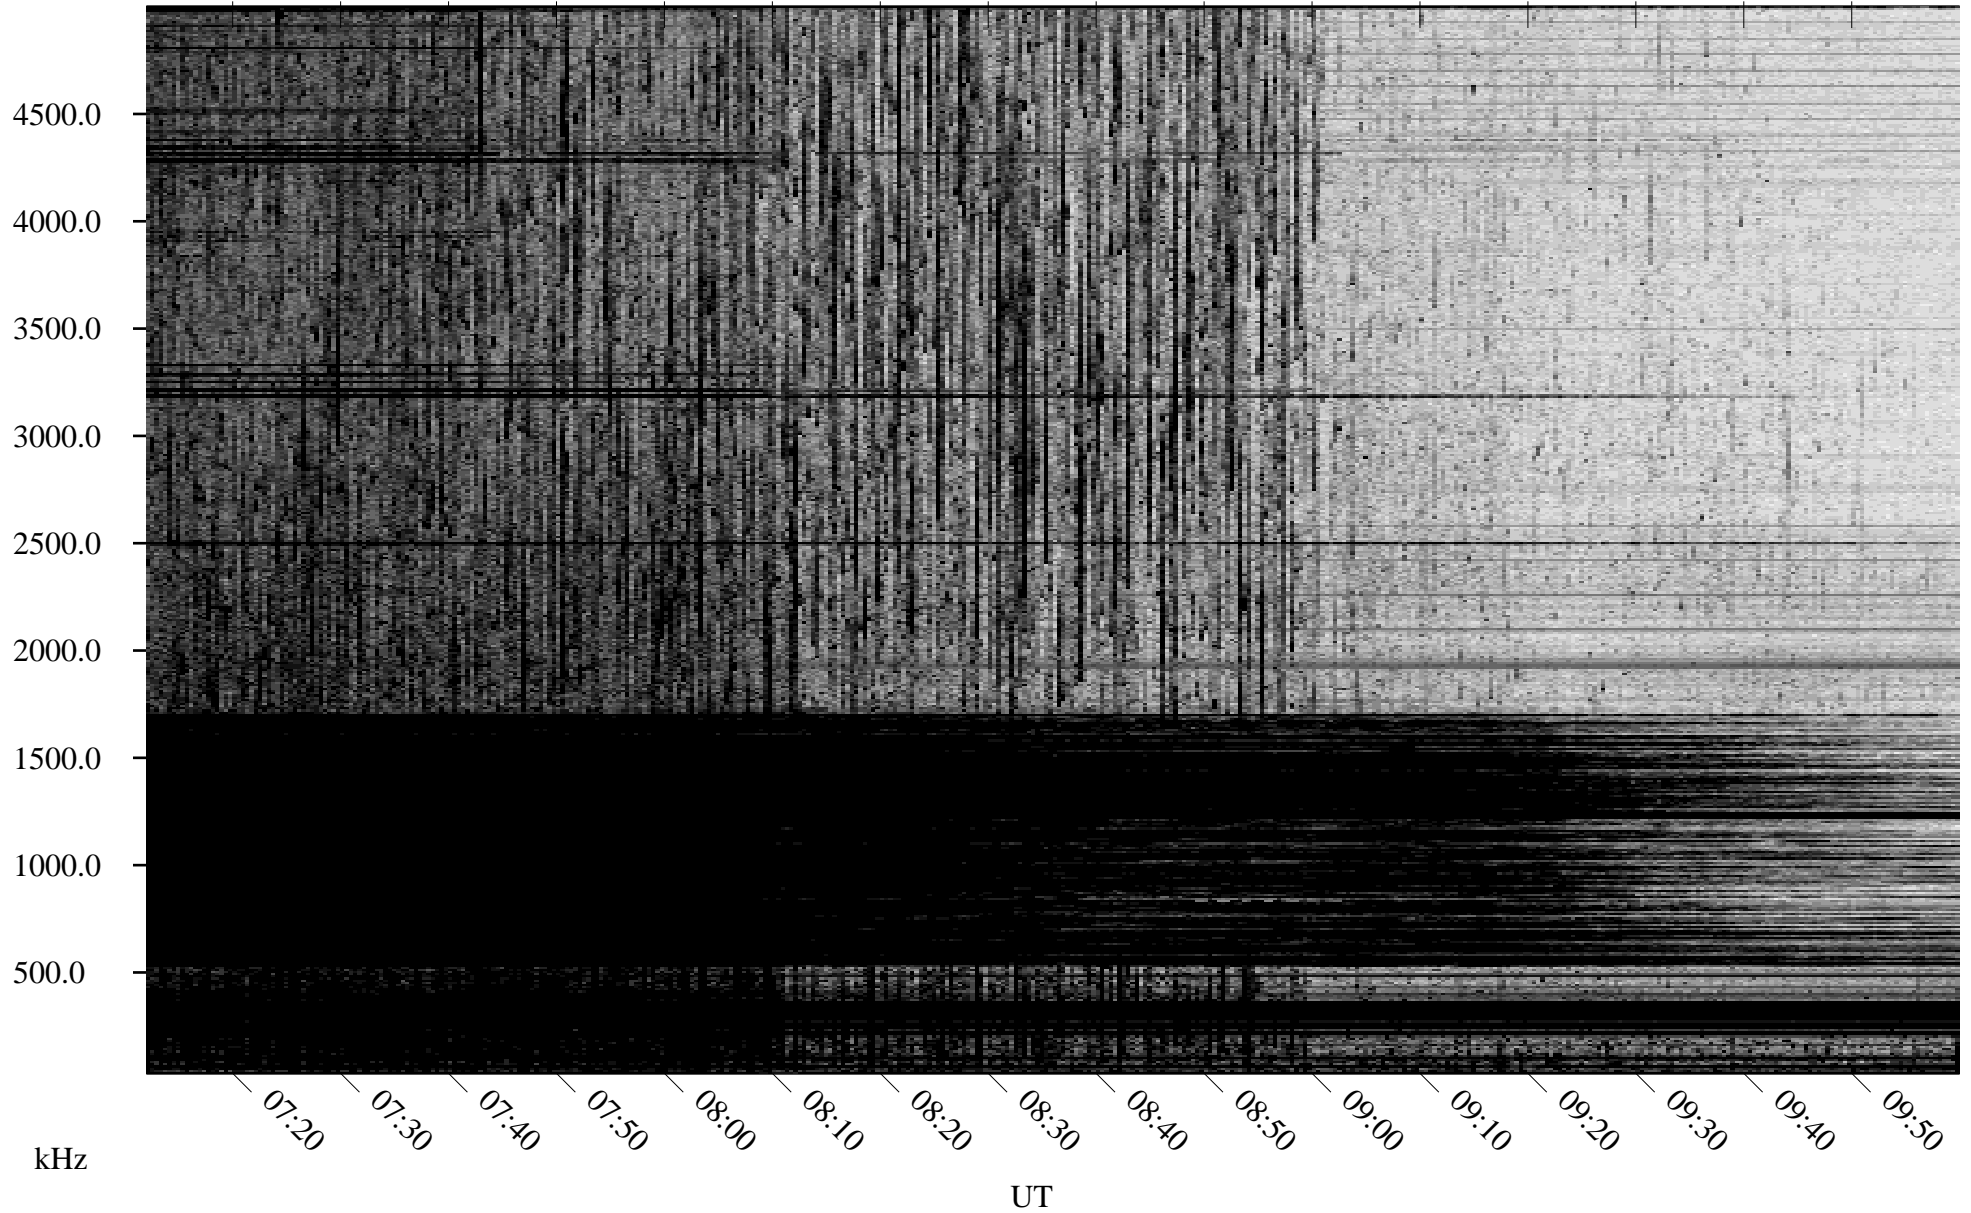

# 07/19/2007 Churchill, Manitoba

Linear Scale    Black = 161    White = 15

CH07200L.R00m max\_12

Page 1

# 07/19/2007 Churchill, Manitoba

Linear Scale    Black = 161    White = 15

CH07200L.R00m max\_12

Page 2

# 07/20/2007 Churchill, Manitoba

Linear Scale    Black = 161    White = 15

CH07200L.R00m max\_12

Page 4

# 07/20/2007 Churchill, Manitoba

Linear Scale    Black = 161    White = 15

CH07200L.R00m max\_12

Page 5