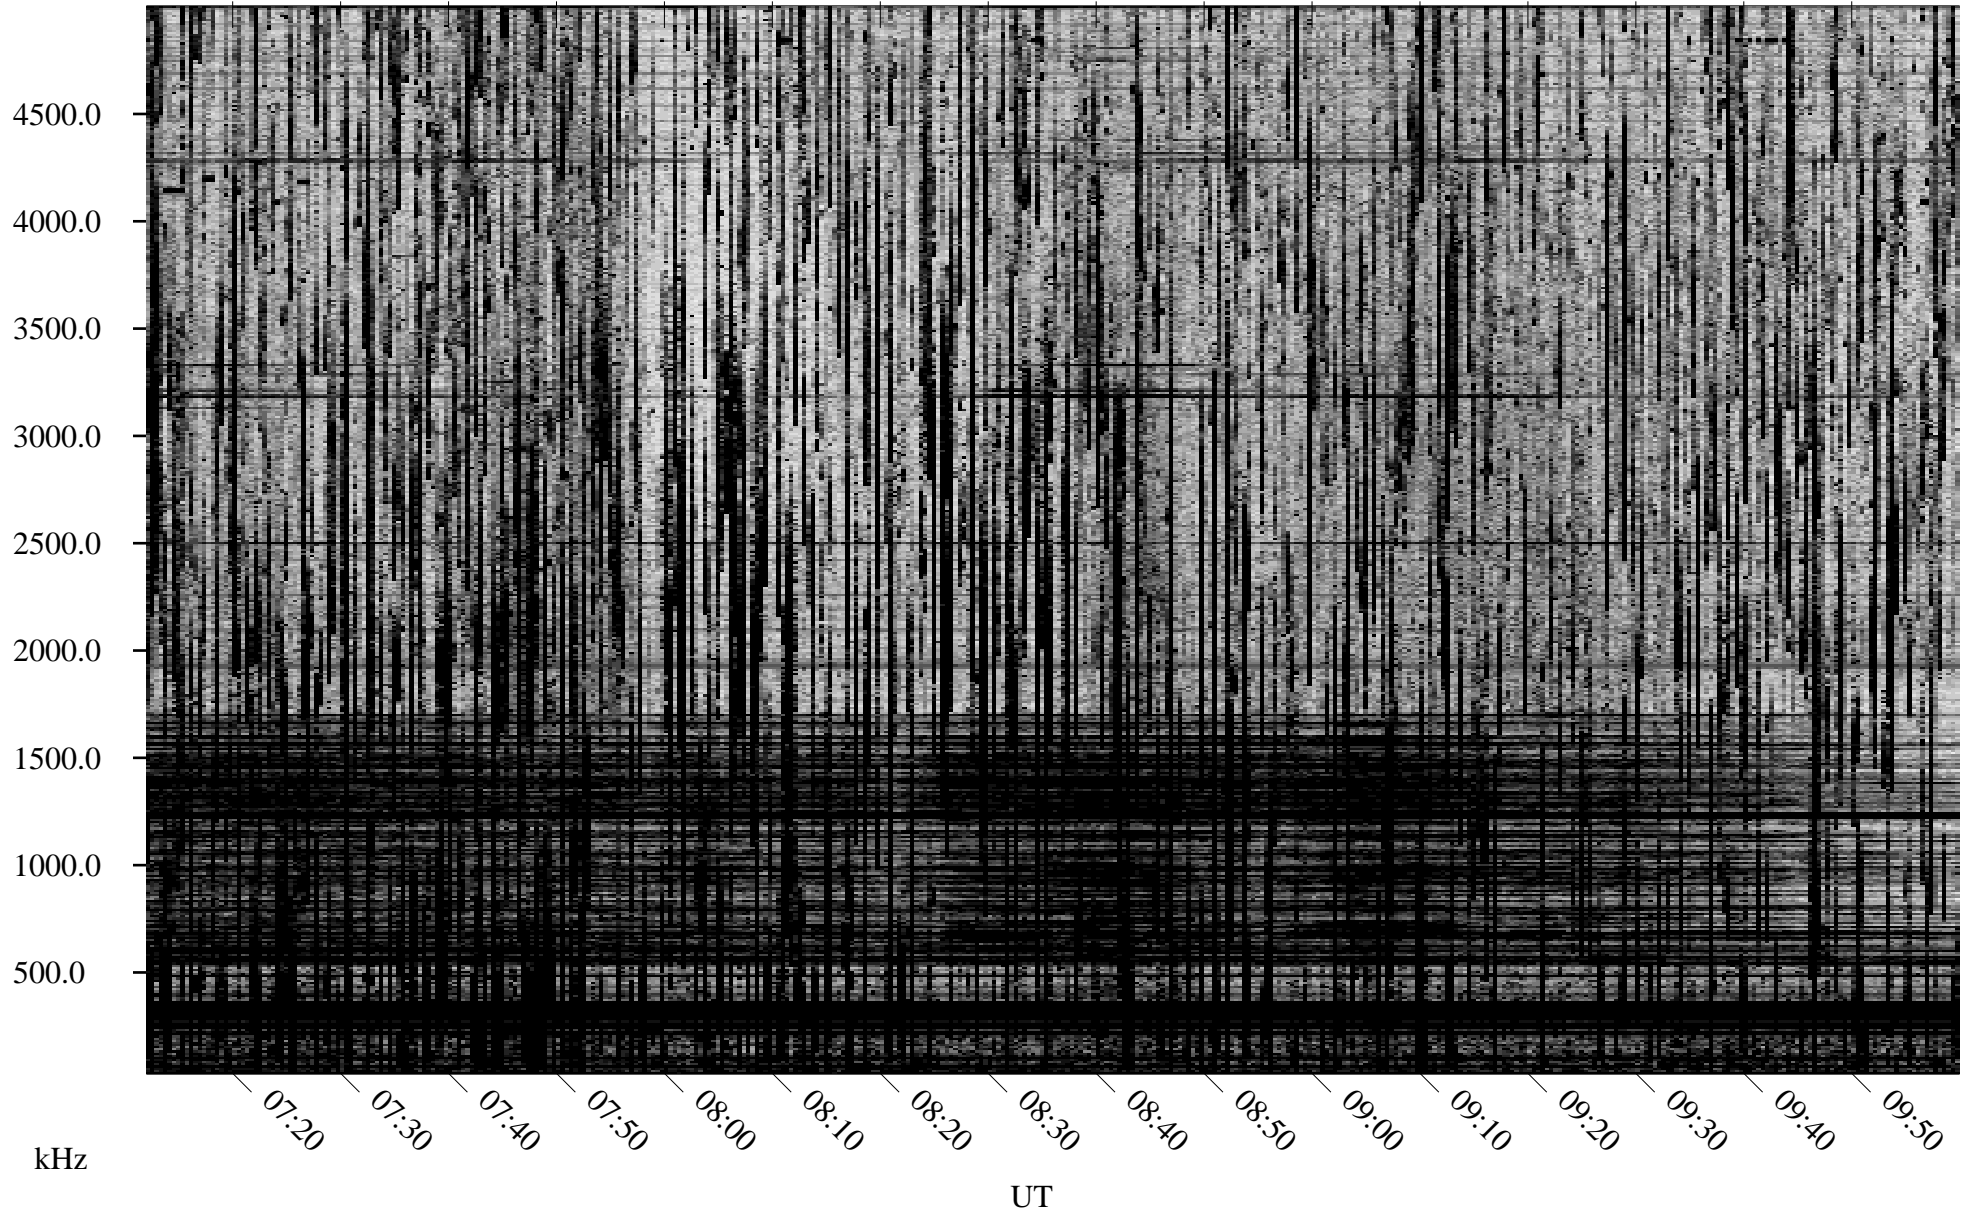

07/20/2007 Churchill, Manitoba

Linear Scale Black = 161 White = 15

CH07201L.R00m max_12

Page 1

07/20/2007 Churchill, Manitoba

Linear Scale Black = 161 White = 15

CH07201L.R00m max_12

Page 2

07/21/2007 Churchill, Manitoba

Linear Scale Black = 161 White = 15

CH07201L.R00m max_12

Page 3

07/21/2007 Churchill, Manitoba

Linear Scale Black = 161 White = 15

CH07201L.R00m max_12

Page 4

07/21/2007 Churchill, Manitoba

Linear Scale Black = 161 White = 15

CH07201L.R00m max_12

Page 5

07/21/2007 Churchill, Manitoba

Linear Scale Black = 161 White = 15

CH07201L.R00m max_12

Page 6

07/21/2007 Churchill, Manitoba

Linear Scale Black = 161 White = 15

CH07201L.R00m max_12

Page 7

07/21/2007 Churchill, Manitoba

Linear Scale Black = 161 White = 15

CH07201L.R00m max_12

Page 8