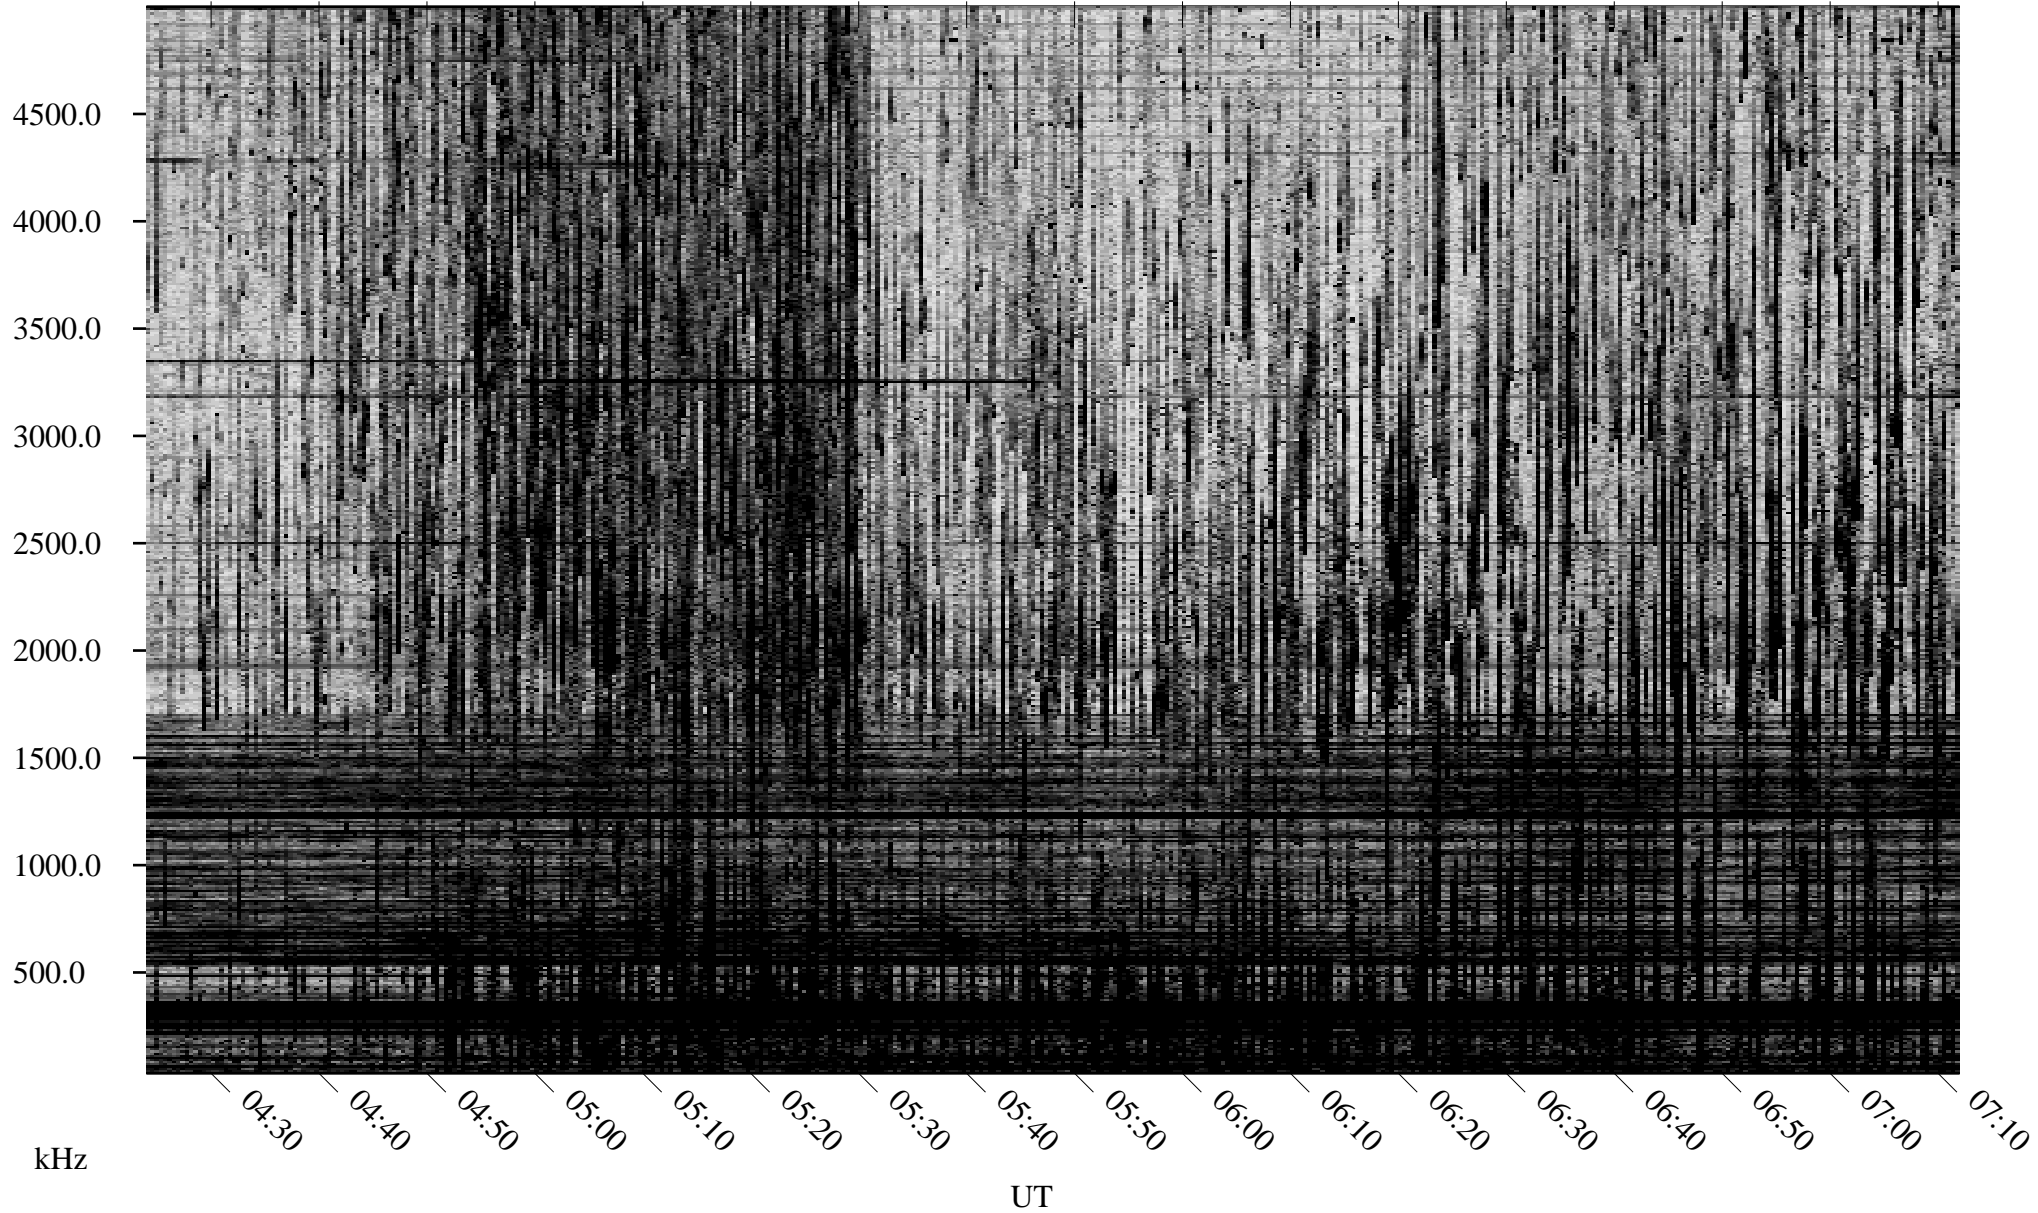

07/20/2007 Churchill, Manitoba

Linear Scale Black = 161 White = 15

CH07201L.R00m max_12

Page 1

07/20/2007 Churchill, Manitoba

Linear Scale Black = 161 White = 15

CH07201L.R00m max_12

Page 2

07/21/2007 Churchill, Manitoba

Linear Scale Black = 161 White = 15

CH07201L.R00m max_12

Page 3

07/21/2007 Churchill, Manitoba

Linear Scale Black = 161 White = 15

CH07201L.R00m max_12

Page 4

07/21/2007 Churchill, Manitoba

Linear Scale Black = 161 White = 15

CH07201L.R00m max_12

Page 5

07/21/2007 Churchill, Manitoba

Linear Scale Black = 161 White = 15

CH07201L.R00m max_12

Page 6

07/21/2007 Churchill, Manitoba

Linear Scale Black = 161 White = 15

CH07201L.R00m max_12

Page 7

07/21/2007 Churchill, Manitoba

Linear Scale Black = 161 White = 15

CH07201L.R00m max_12

Page 8