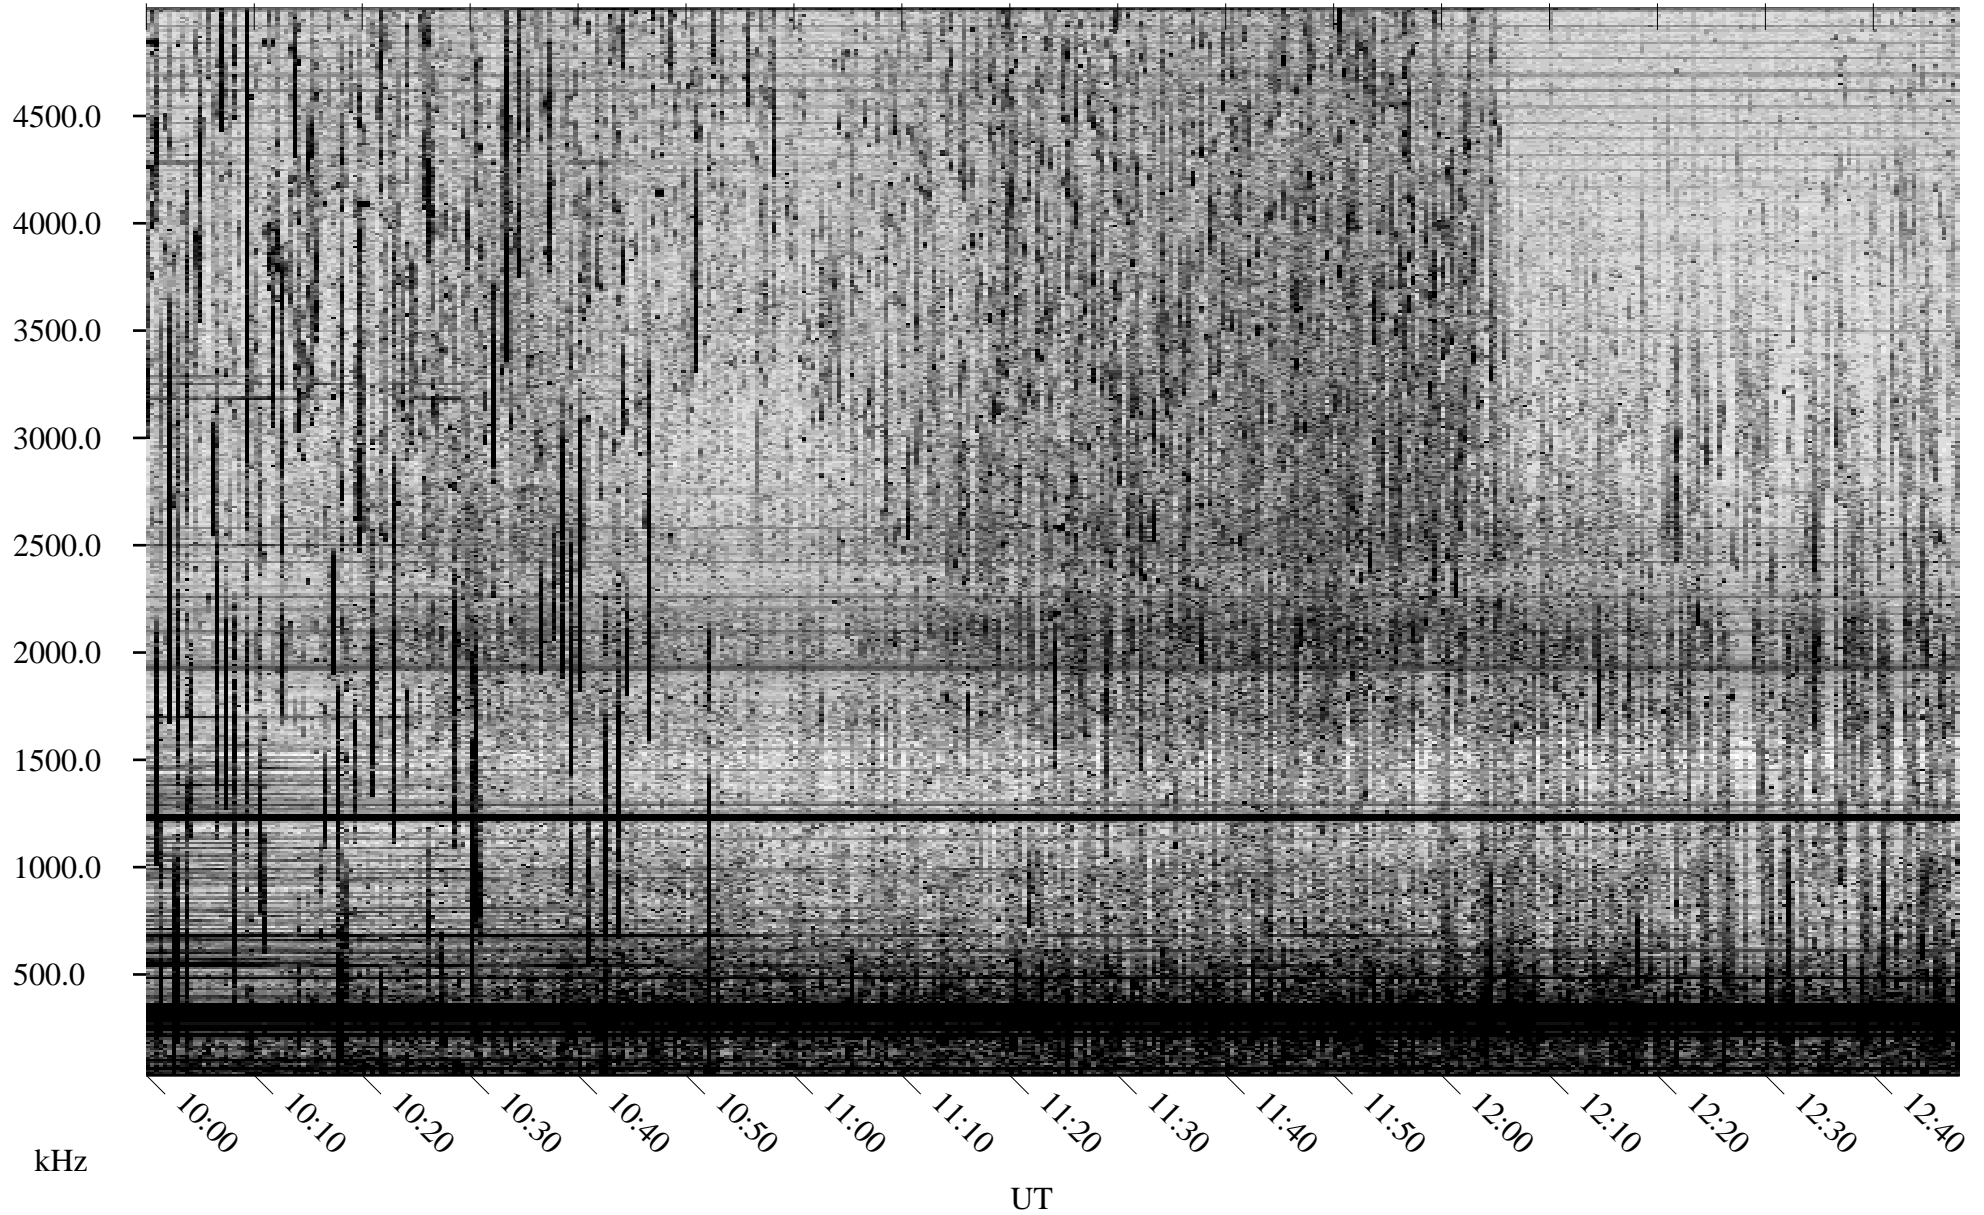

07/20/2007 Churchill, Manitoba

Linear Scale Black = 161 White = 15

CH07201L.R00m max_12

Page 1

07/20/2007 Churchill, Manitoba

Linear Scale Black = 161 White = 15

CH07201L.R00m max_12

Page 2

07/21/2007 Churchill, Manitoba

Linear Scale Black = 161 White = 15

CH07201L.R00m max_12

Page 3

07/21/2007 Churchill, Manitoba

Linear Scale Black = 161 White = 15

CH07201L.R00m max_12

Page 4

07/21/2007 Churchill, Manitoba

Linear Scale Black = 161 White = 15

CH07201L.R00m max_12

Page 5

07/21/2007 Churchill, Manitoba

Linear Scale Black = 161 White = 15

CH07201L.R00m max_12

Page 6

07/21/2007 Churchill, Manitoba

Linear Scale Black = 161 White = 15

CH07201L.R00m max_12

Page 7

07/21/2007 Churchill, Manitoba

Linear Scale Black = 161 White = 15

CH07201L.R00m max_12

Page 8