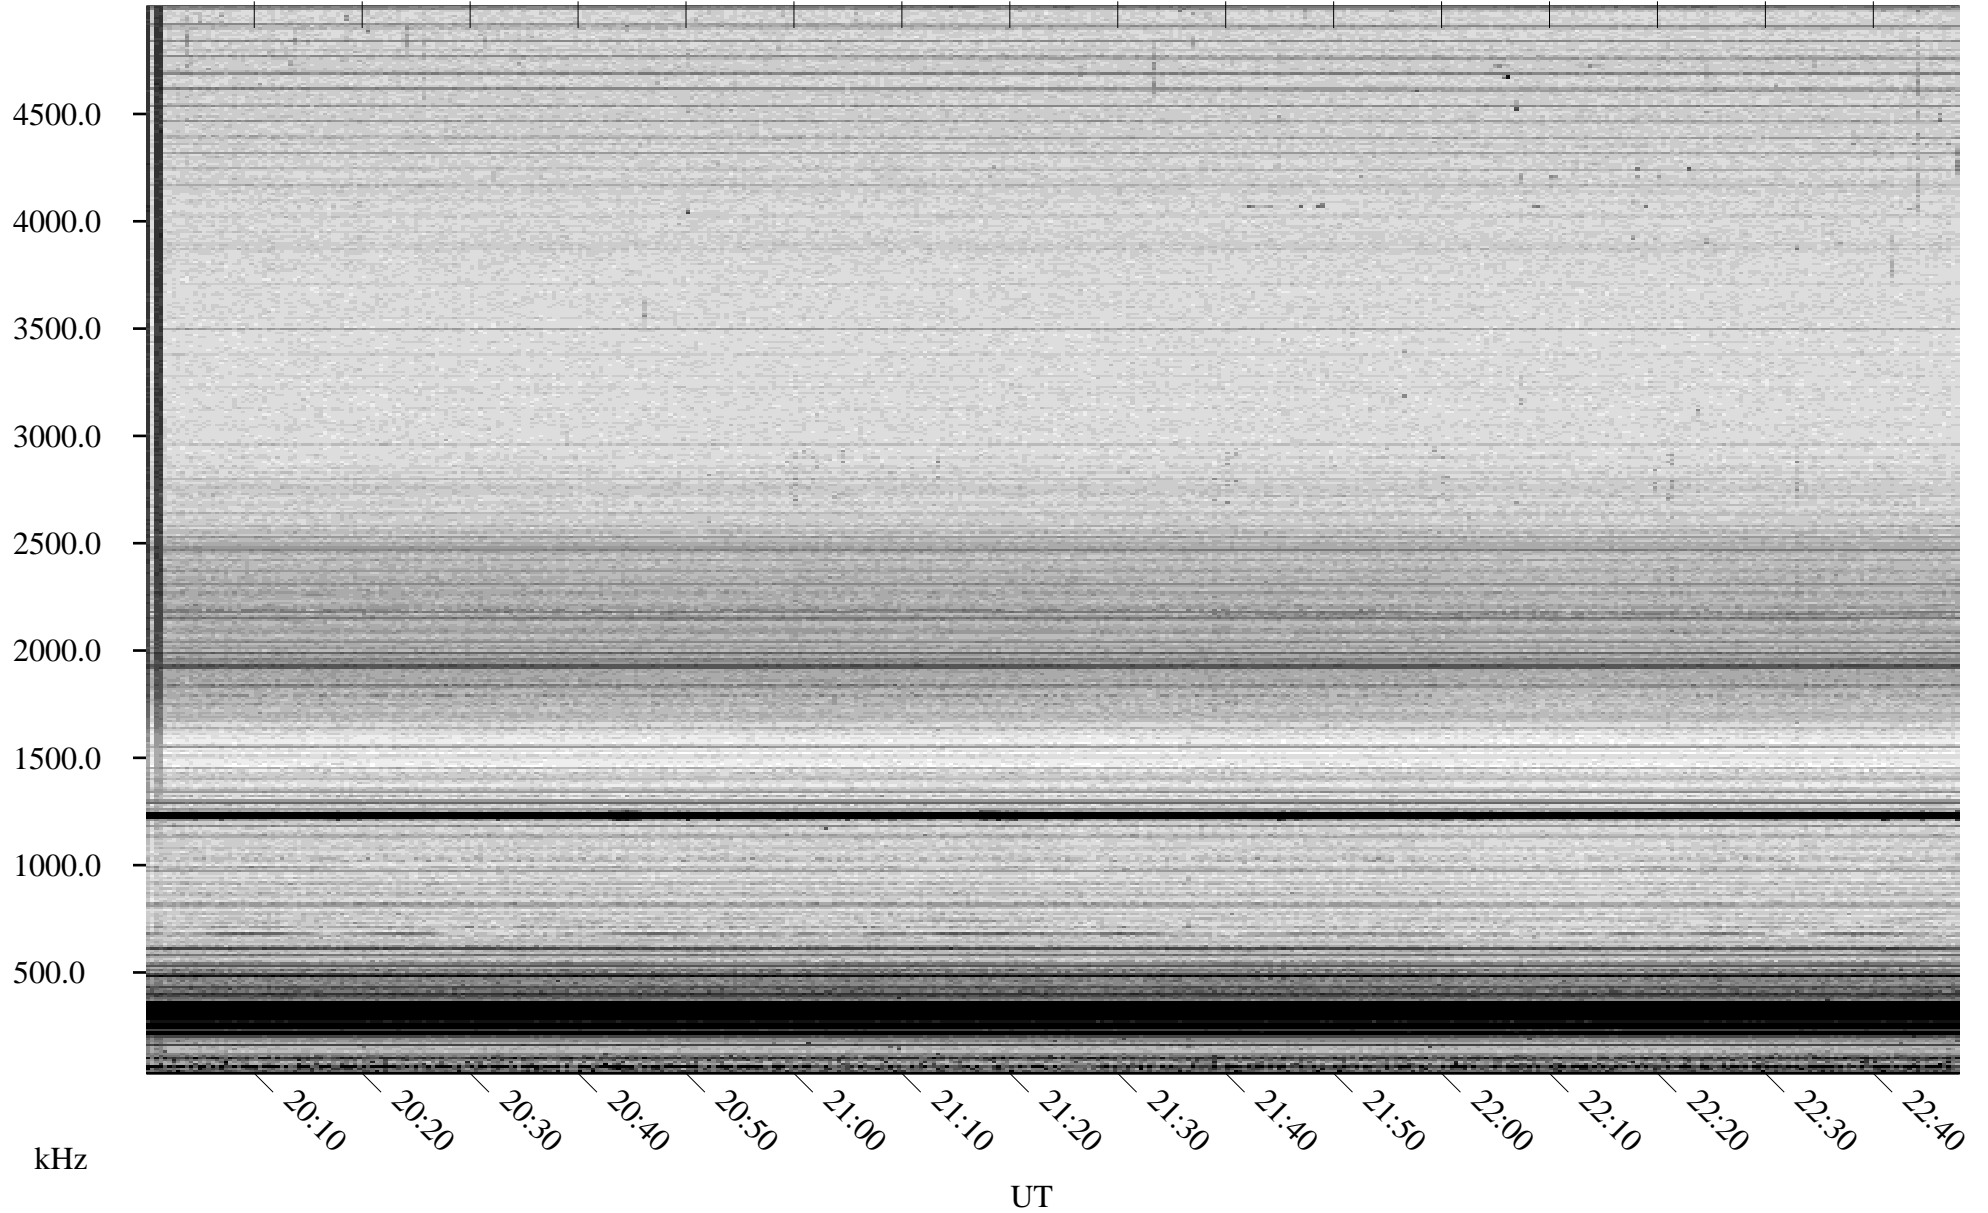

07/20/2007 Churchill, Manitoba

Linear Scale Black = 161 White = 15

CH07201L.R00m max_12

Page 1

07/20/2007 Churchill, Manitoba

Linear Scale Black = 161 White = 15

CH07201L.R00m max_12

Page 2

07/21/2007 Churchill, Manitoba

Linear Scale Black = 161 White = 15

CH07201L.R00m max_12

Page 3

07/21/2007 Churchill, Manitoba

Linear Scale Black = 161 White = 15

CH07201L.R00m max_12

Page 4

07/21/2007 Churchill, Manitoba

Linear Scale Black = 161 White = 15

CH07201L.R00m max_12

Page 5

07/21/2007 Churchill, Manitoba

Linear Scale Black = 161 White = 15

CH07201L.R00m max_12

Page 6

07/21/2007 Churchill, Manitoba

Linear Scale Black = 161 White = 15

CH07201L.R00m max_12

Page 7

07/21/2007 Churchill, Manitoba

Linear Scale Black = 161 White = 15

CH07201L.R00m max_12

Page 8