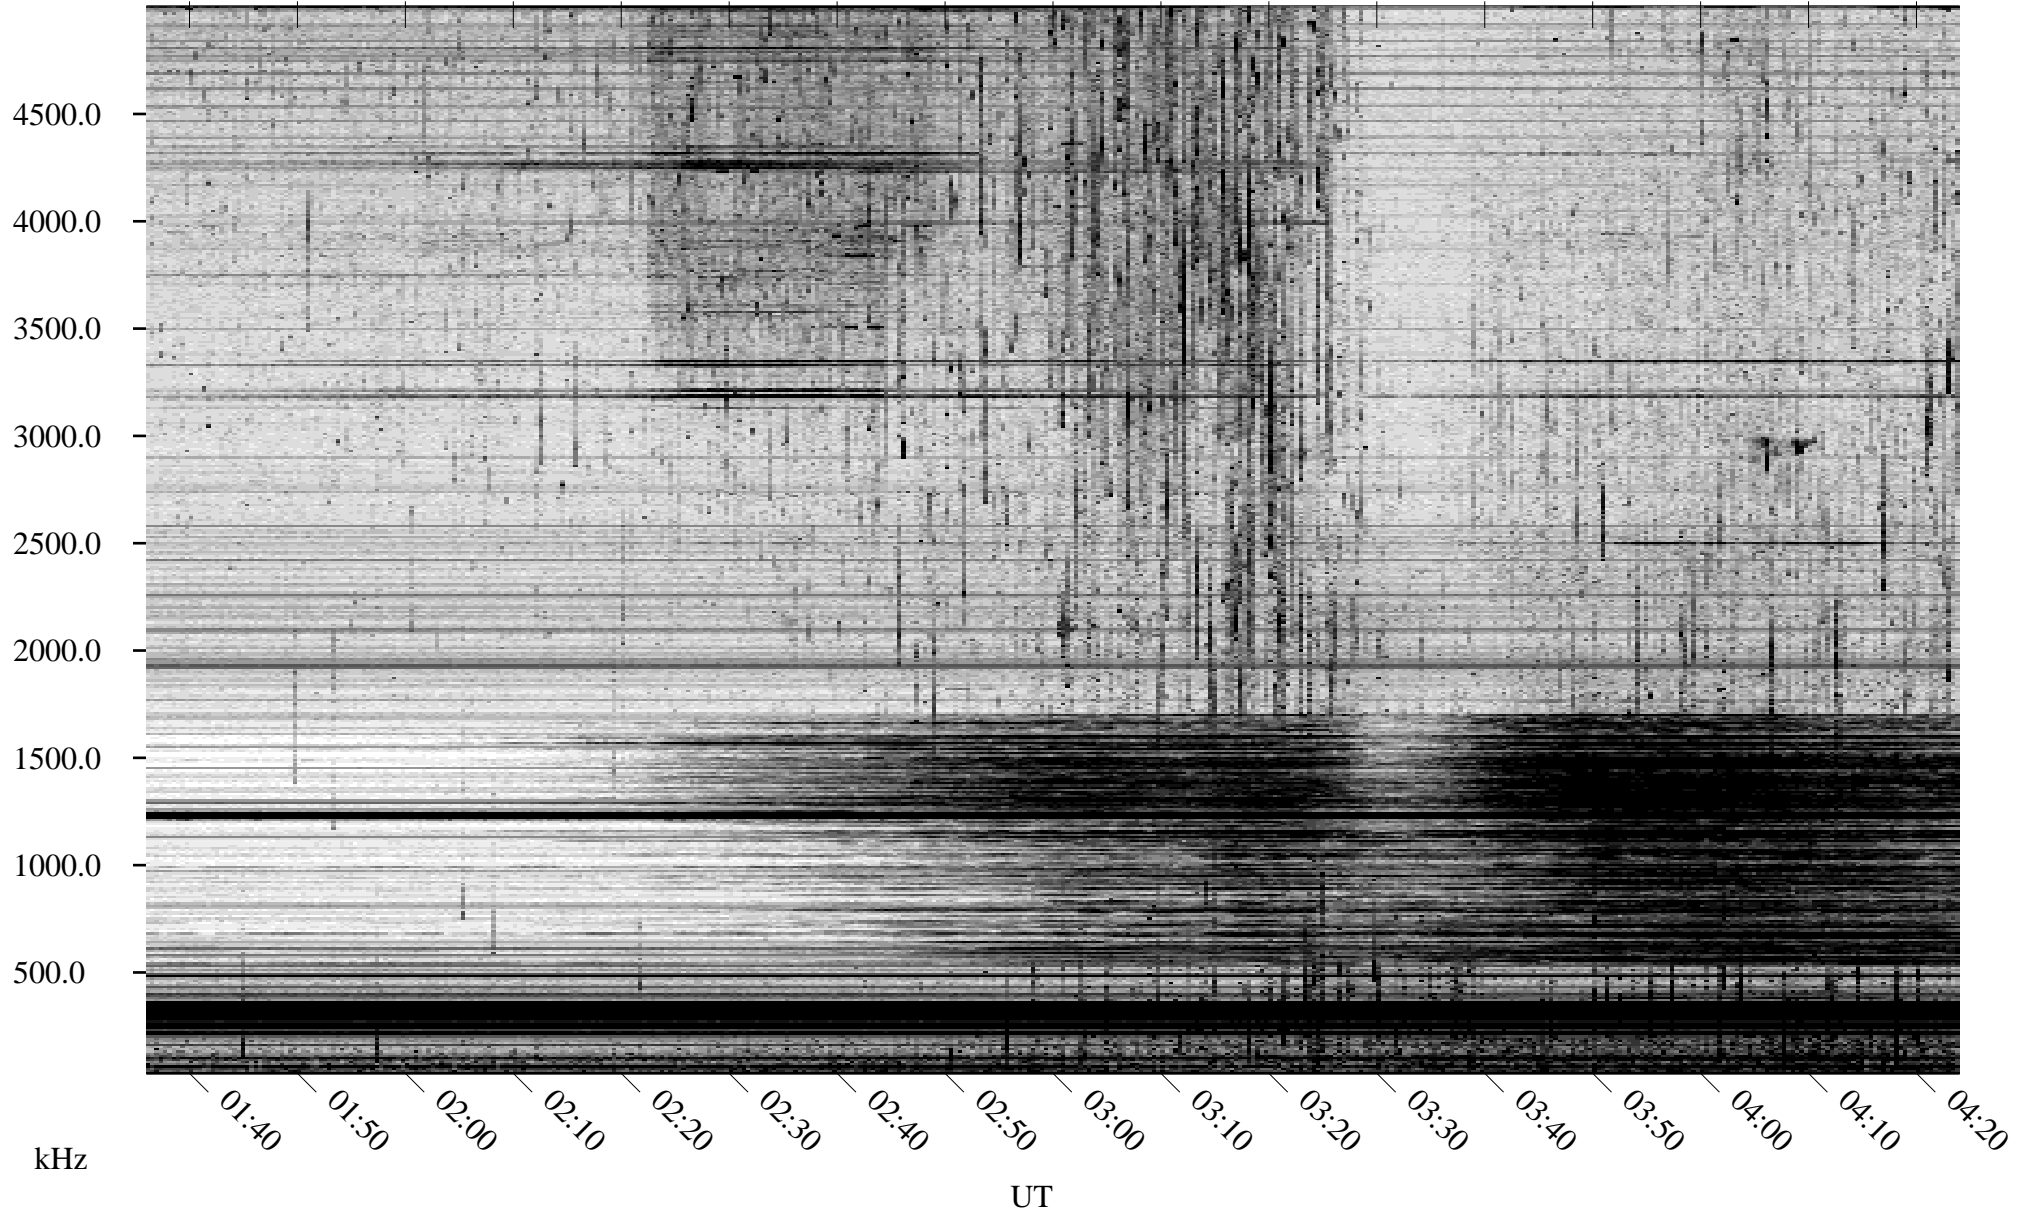

07/20/2007 Churchill, Manitoba

Linear Scale Black = 161 White = 15

CH07201L.R00m max_12

Page 1

07/20/2007 Churchill, Manitoba

Linear Scale Black = 161 White = 15

CH07201L.R00m max_12

Page 2

07/21/2007 Churchill, Manitoba

Linear Scale Black = 161 White = 15

CH07201L.R00m max_12

Page 3

07/21/2007 Churchill, Manitoba

Linear Scale Black = 161 White = 15

CH07201L.R00m max_12

Page 4

07/21/2007 Churchill, Manitoba

Linear Scale Black = 161 White = 15

CH07201L.R00m max_12

Page 5

07/21/2007 Churchill, Manitoba

Linear Scale Black = 161 White = 15

CH07201L.R00m max_12

Page 6

07/21/2007 Churchill, Manitoba

Linear Scale Black = 161 White = 15

CH07201L.R00m max_12

Page 7

07/21/2007 Churchill, Manitoba

Linear Scale Black = 161 White = 15

CH07201L.R00m max_12

Page 8