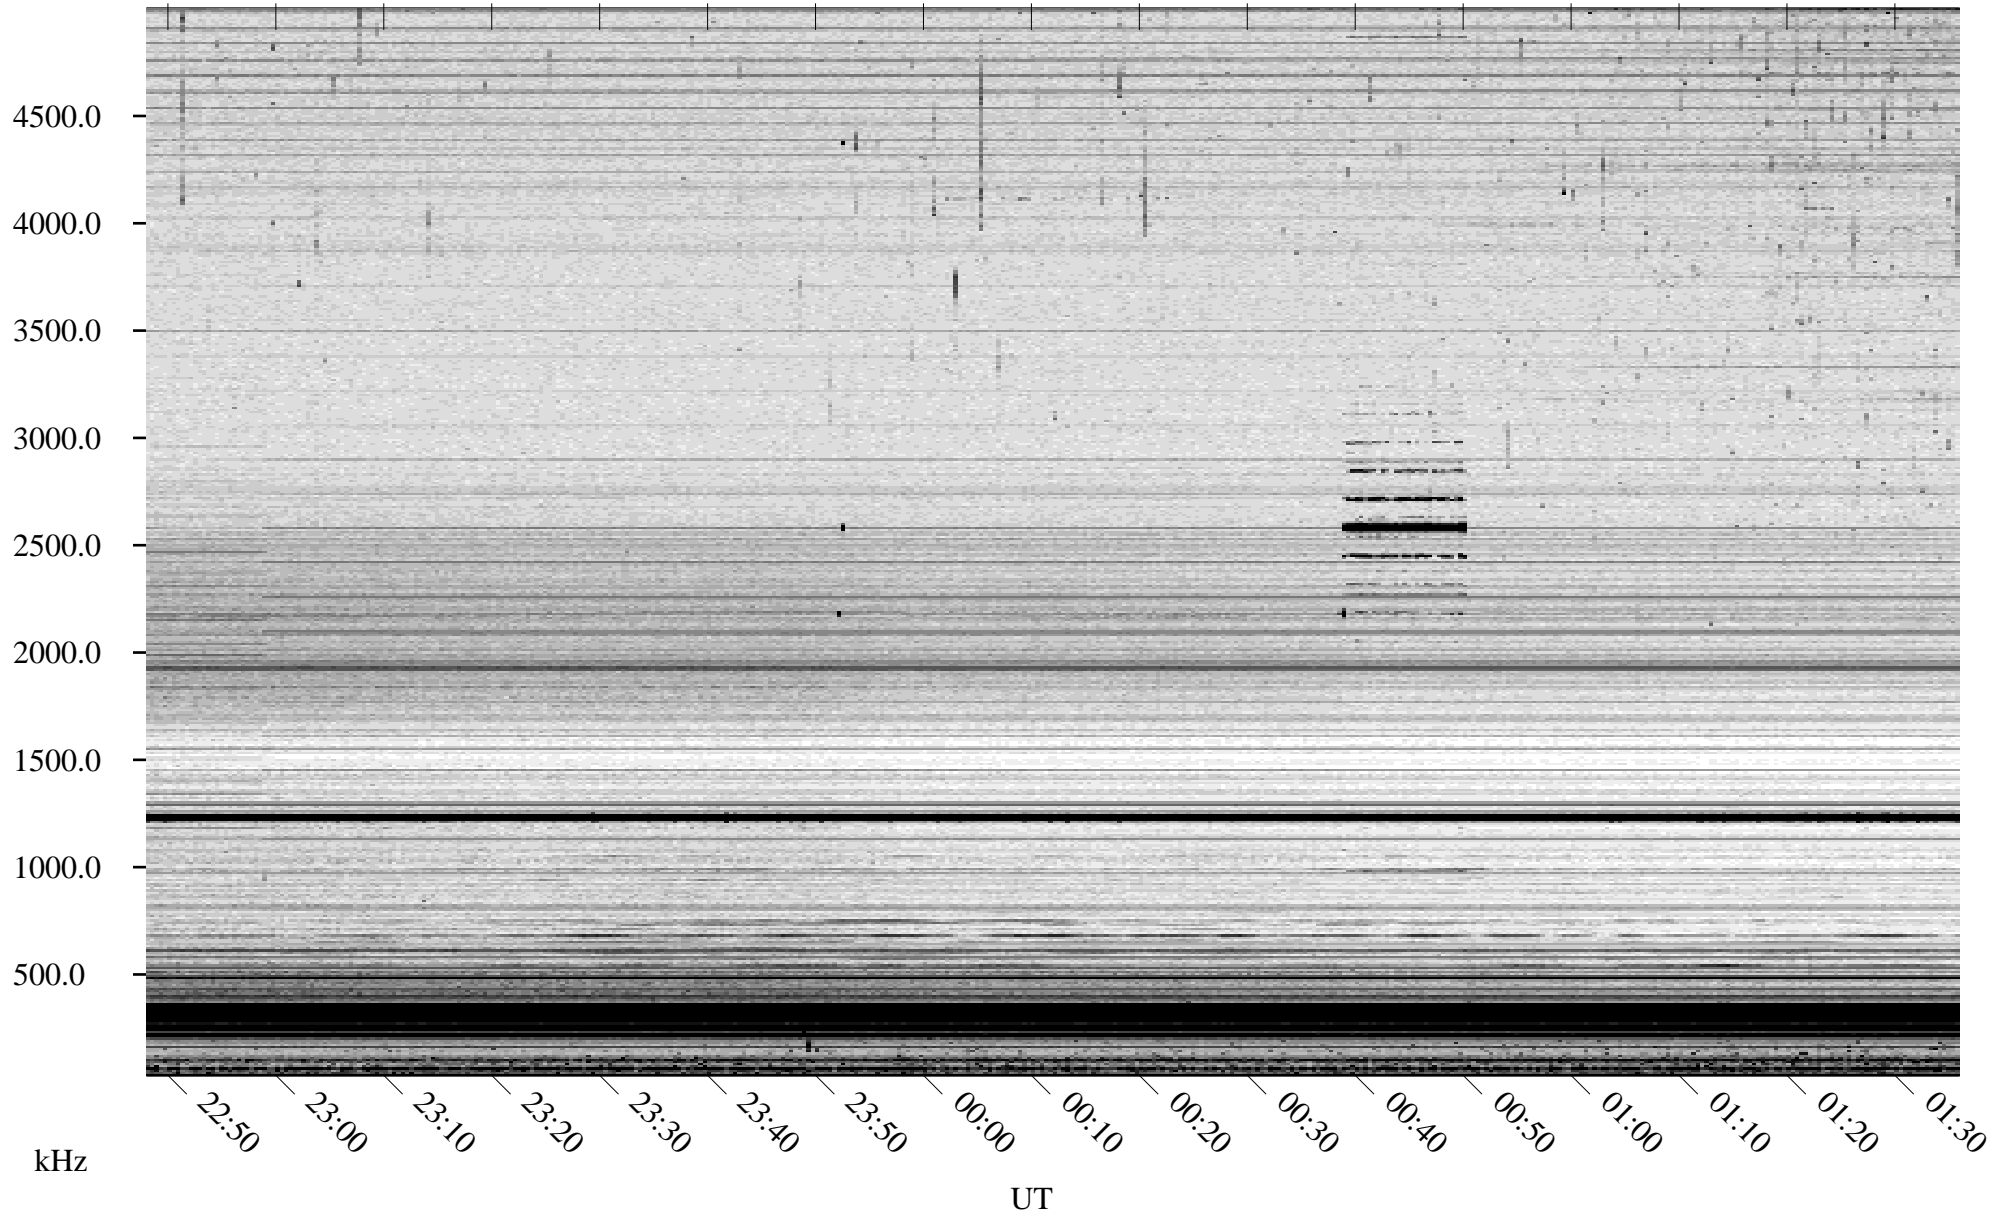

07/20/2007 Churchill, Manitoba

Linear Scale Black = 161 White = 15

CH07201L.R00m max_12

Page 1

07/20/2007 Churchill, Manitoba

Linear Scale Black = 161 White = 15

CH07201L.R00m max_12

Page 2

07/21/2007 Churchill, Manitoba

Linear Scale Black = 161 White = 15

CH07201L.R00m max_12

Page 3

07/21/2007 Churchill, Manitoba

Linear Scale Black = 161 White = 15

CH07201L.R00m max_12

Page 4

07/21/2007 Churchill, Manitoba

Linear Scale Black = 161 White = 15

CH07201L.R00m max_12

Page 5

07/21/2007 Churchill, Manitoba

Linear Scale Black = 161 White = 15

CH07201L.R00m max_12

Page 6

07/21/2007 Churchill, Manitoba

Linear Scale Black = 161 White = 15

CH07201L.R00m max_12

Page 7

07/21/2007 Churchill, Manitoba

Linear Scale Black = 161 White = 15

CH07201L.R00m max_12

Page 8