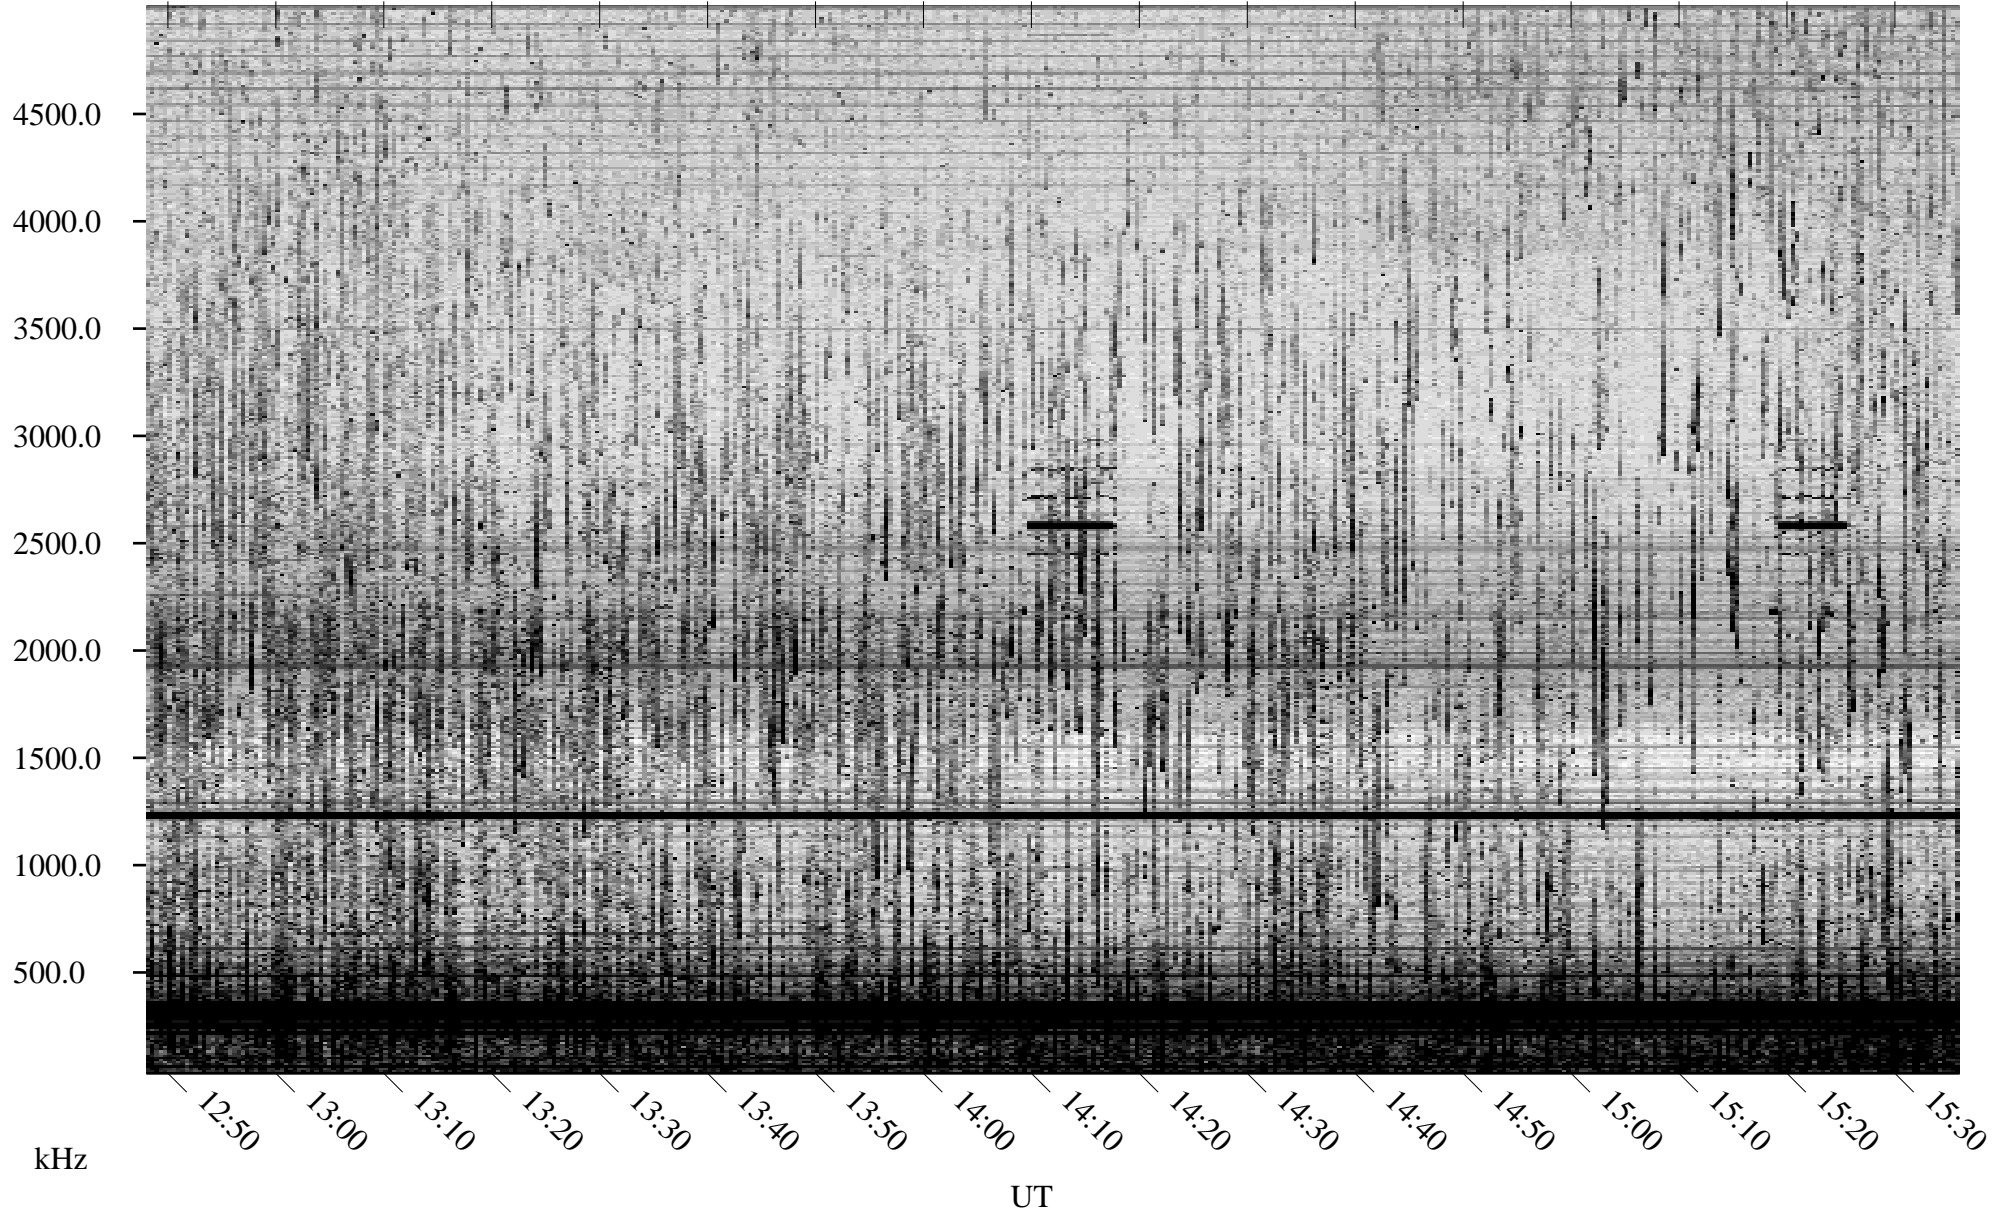

07/20/2007 Churchill, Manitoba

Linear Scale Black = 161 White = 15

CH07201L.R00m max_12

Page 1

07/20/2007 Churchill, Manitoba

Linear Scale Black = 161 White = 15

CH07201L.R00m max_12

Page 2

07/21/2007 Churchill, Manitoba

Linear Scale Black = 161 White = 15

CH07201L.R00m max_12

Page 3

07/21/2007 Churchill, Manitoba

Linear Scale Black = 161 White = 15

CH07201L.R00m max_12

Page 4

07/21/2007 Churchill, Manitoba

Linear Scale Black = 161 White = 15

CH07201L.R00m max_12

Page 5

07/21/2007 Churchill, Manitoba

Linear Scale Black = 161 White = 15

CH07201L.R00m max_12

Page 6

07/21/2007 Churchill, Manitoba

Linear Scale Black = 161 White = 15

CH07201L.R00m max_12

Page 7

07/21/2007 Churchill, Manitoba

Linear Scale Black = 161 White = 15

CH07201L.R00m max_12

Page 8