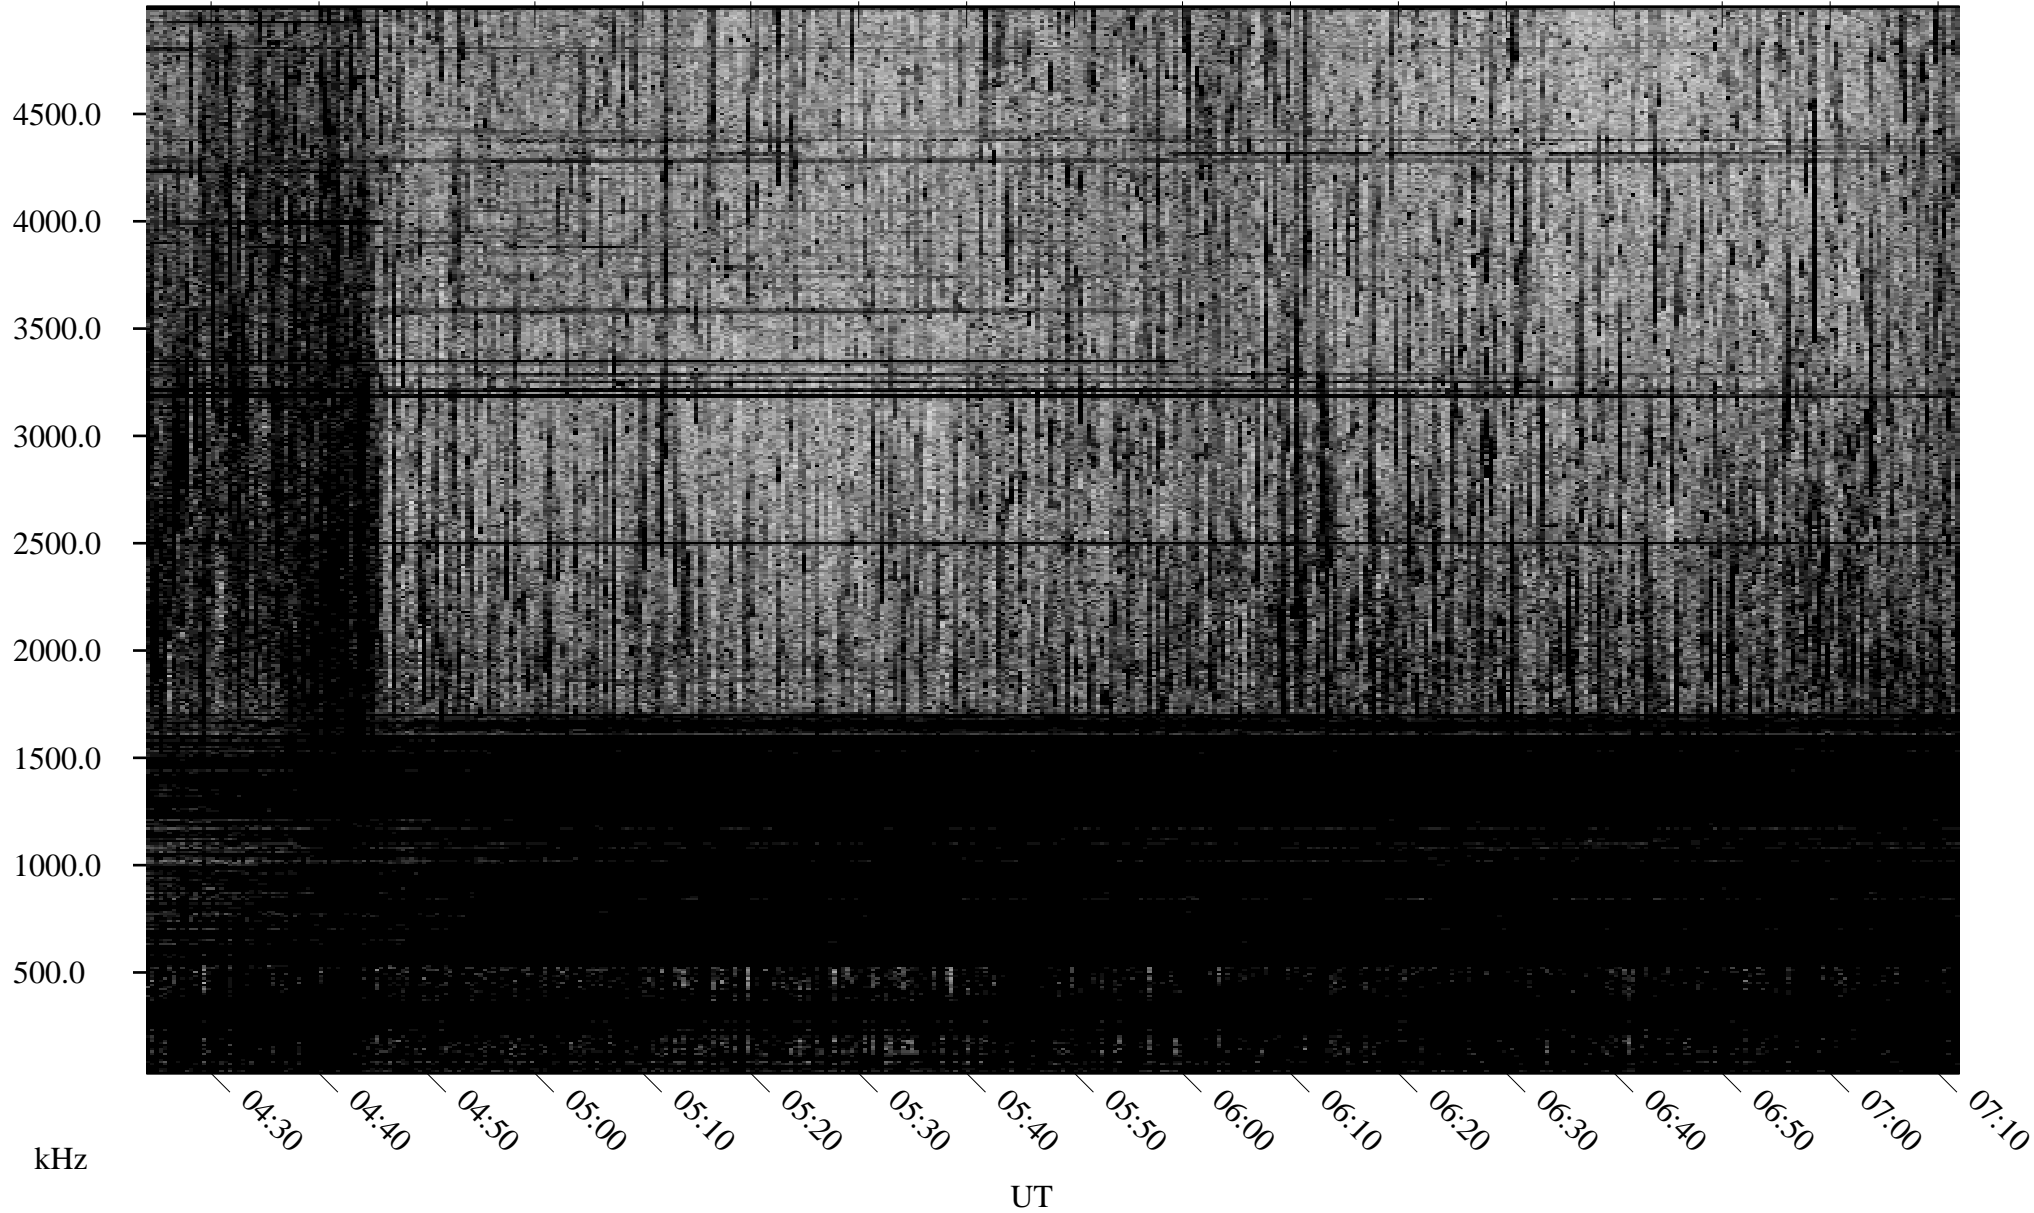

07/21/2007 Churchill, Manitoba

Linear Scale Black = 161 White = 15

CH07202L.R00m max_12

Page 1

07/21/2007 Churchill, Manitoba

Linear Scale Black = 161 White = 15

CH07202L.R00m max_12

Page 2

07/22/2007 Churchill, Manitoba

Linear Scale Black = 161 White = 15

CH07202L.R00m max_12

Page 3

07/22/2007 Churchill, Manitoba

Linear Scale Black = 161 White = 15

CH07202L.R00m max_12

Page 4

07/22/2007 Churchill, Manitoba

Linear Scale Black = 161 White = 15

CH07202L.R00m max_12

Page 5

07/22/2007 Churchill, Manitoba

Linear Scale Black = 161 White = 15

CH07202L.R00m max_12

Page 6

07/22/2007 Churchill, Manitoba

Linear Scale Black = 161 White = 15

CH07202L.R00m max_12

Page 7

07/22/2007 Churchill, Manitoba

Linear Scale Black = 161 White = 15

CH07202L.R00m max_12

Page 8