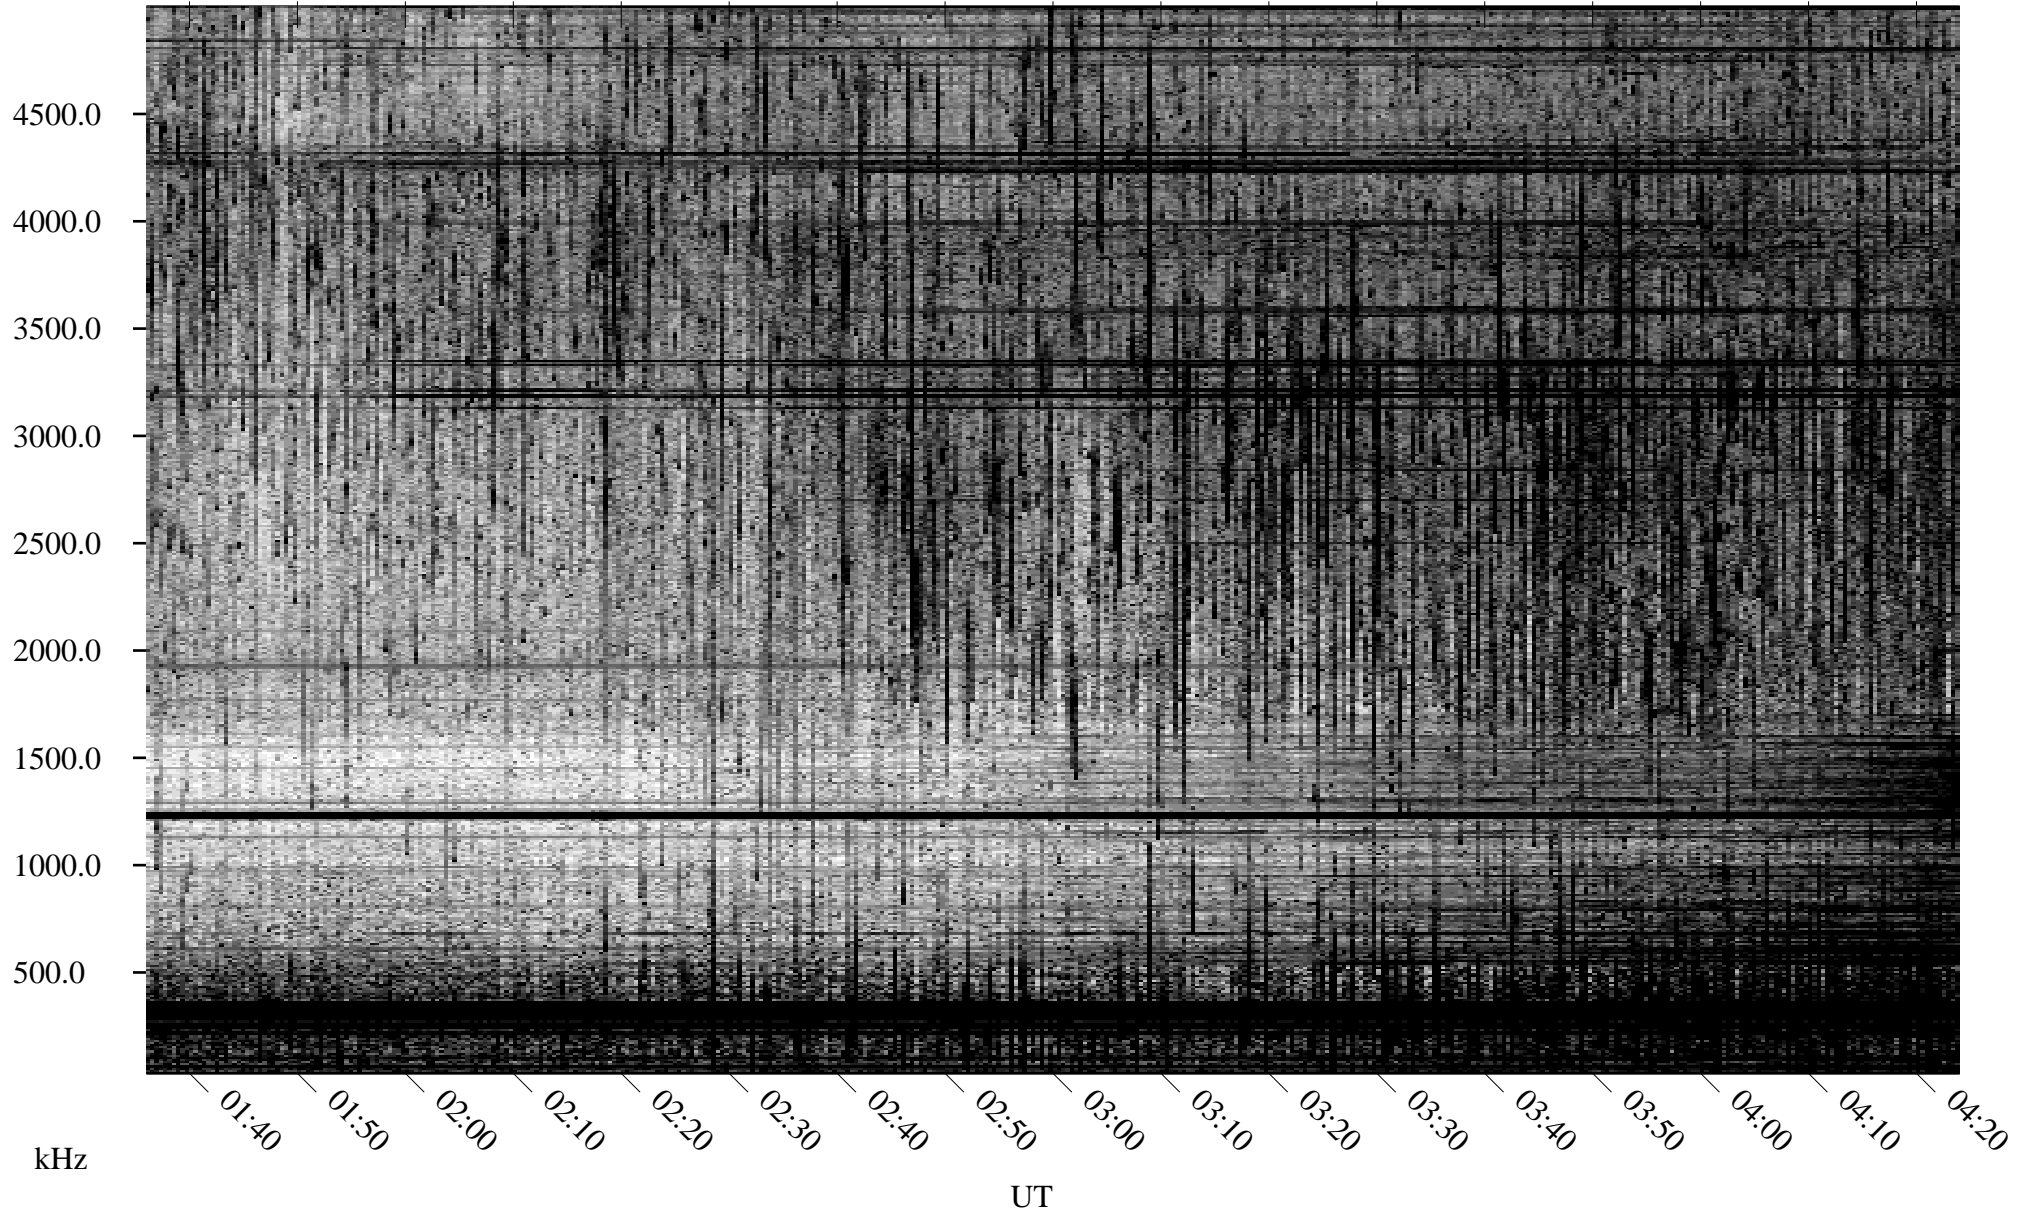

07/21/2007 Churchill, Manitoba

Linear Scale Black = 161 White = 15

CH07202L.R00m max_12

Page 1

07/21/2007 Churchill, Manitoba

Linear Scale Black = 161 White = 15

CH07202L.R00m max_12

Page 2

07/22/2007 Churchill, Manitoba

Linear Scale Black = 161 White = 15

CH07202L.R00m max_12

Page 3

07/22/2007 Churchill, Manitoba

Linear Scale Black = 161 White = 15

CH07202L.R00m max_12

Page 4

07/22/2007 Churchill, Manitoba

Linear Scale Black = 161 White = 15

CH07202L.R00m max_12

Page 5

07/22/2007 Churchill, Manitoba

Linear Scale Black = 161 White = 15

CH07202L.R00m max_12

Page 6

07/22/2007 Churchill, Manitoba

Linear Scale Black = 161 White = 15

CH07202L.R00m max_12

Page 7

07/22/2007 Churchill, Manitoba

Linear Scale Black = 161 White = 15

CH07202L.R00m max_12

Page 8