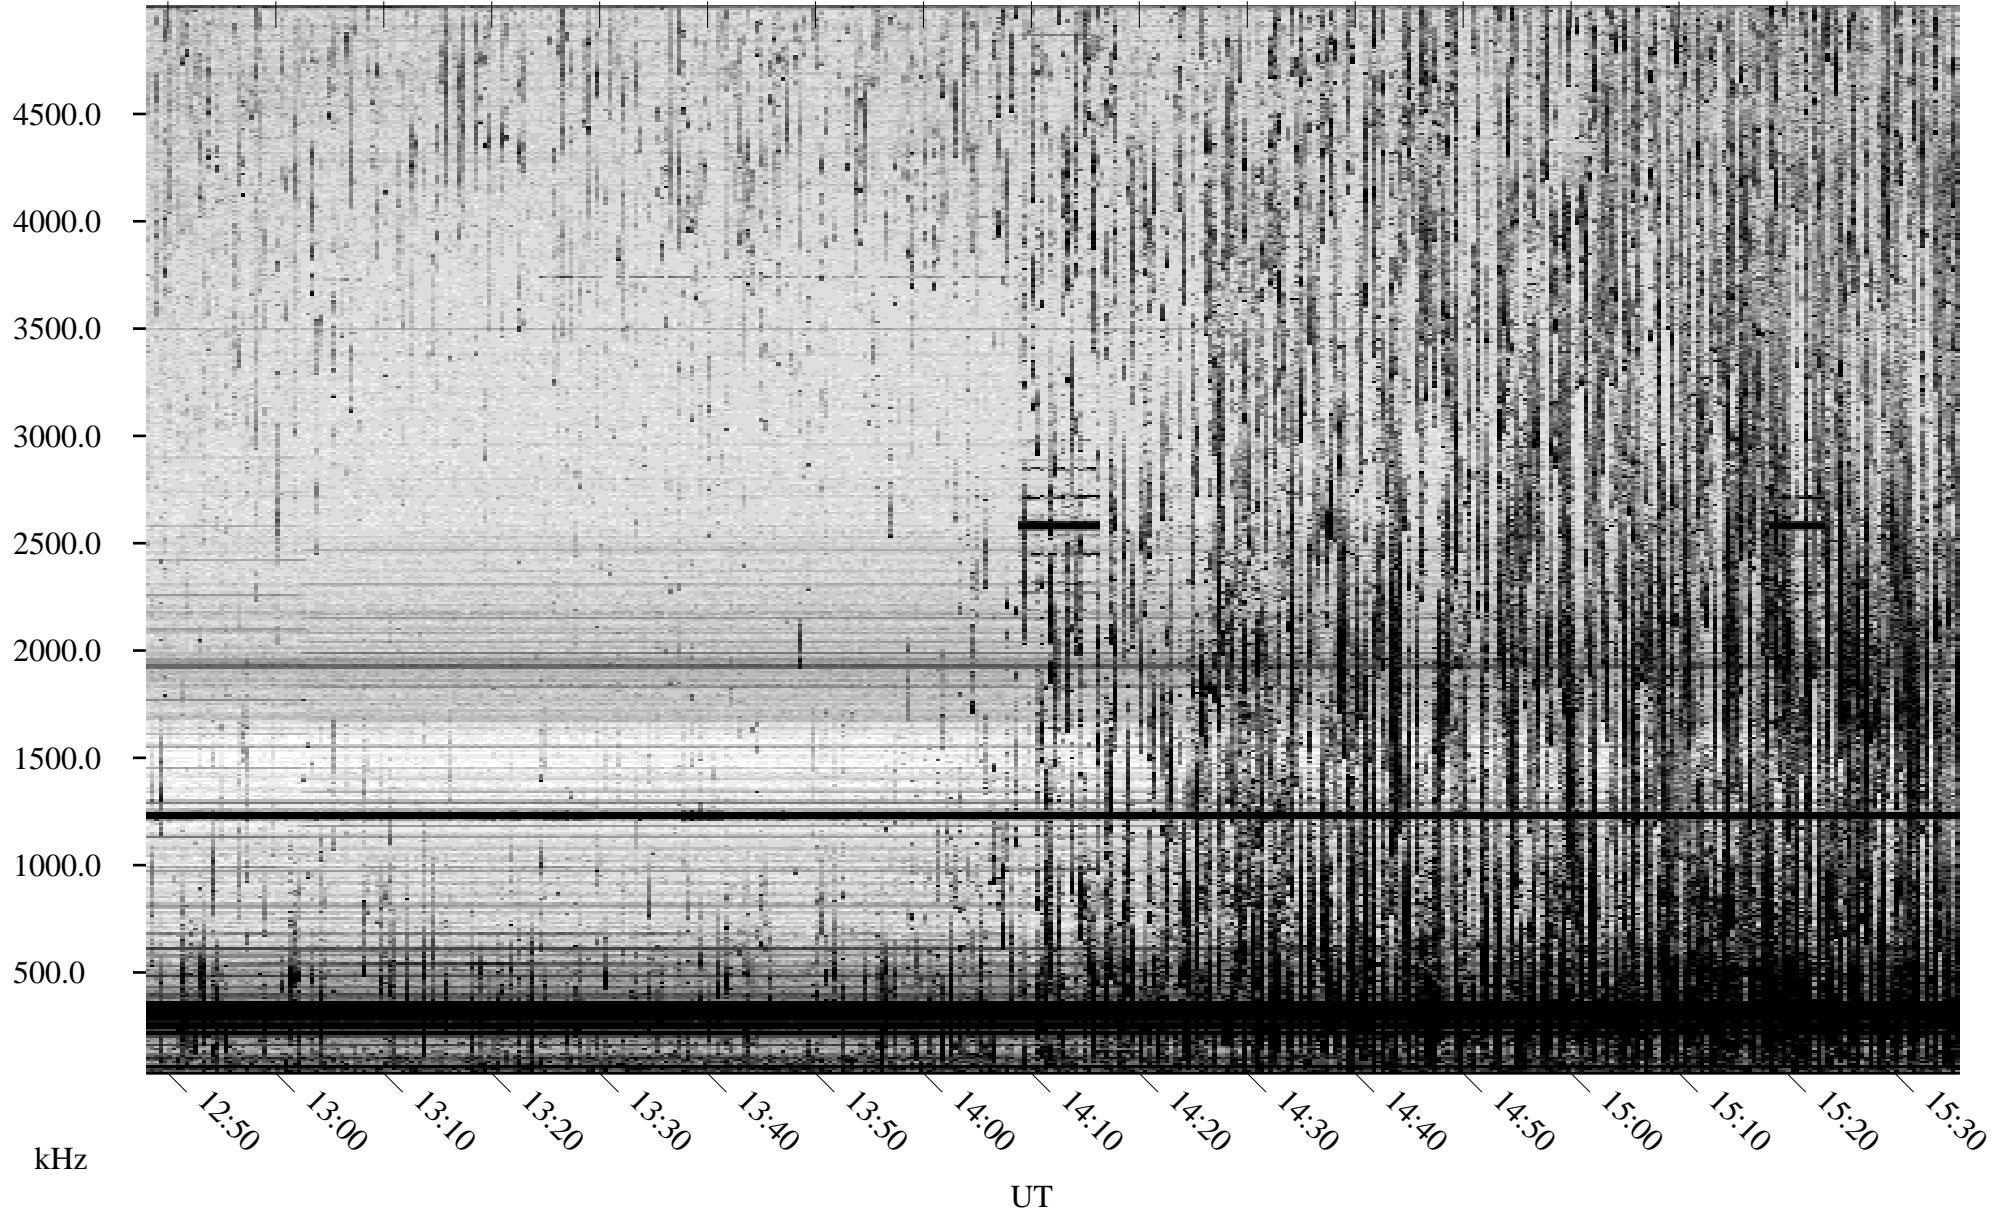

07/21/2007 Churchill, Manitoba

Linear Scale Black = 161 White = 15

CH07202L.R00m max_12

Page 1

07/21/2007 Churchill, Manitoba

Linear Scale Black = 161 White = 15

CH07202L.R00m max_12

Page 2

07/22/2007 Churchill, Manitoba

Linear Scale Black = 161 White = 15

CH07202L.R00m max_12

Page 3

07/22/2007 Churchill, Manitoba

Linear Scale Black = 161 White = 15

CH07202L.R00m max_12

Page 4

07/22/2007 Churchill, Manitoba

Linear Scale Black = 161 White = 15

CH07202L.R00m max_12

Page 5

07/22/2007 Churchill, Manitoba

Linear Scale Black = 161 White = 15

CH07202L.R00m max_12

Page 6

07/22/2007 Churchill, Manitoba

Linear Scale Black = 161 White = 15

CH07202L.R00m max_12

Page 7

07/22/2007 Churchill, Manitoba

Linear Scale Black = 161 White = 15

CH07202L.R00m max_12

Page 8