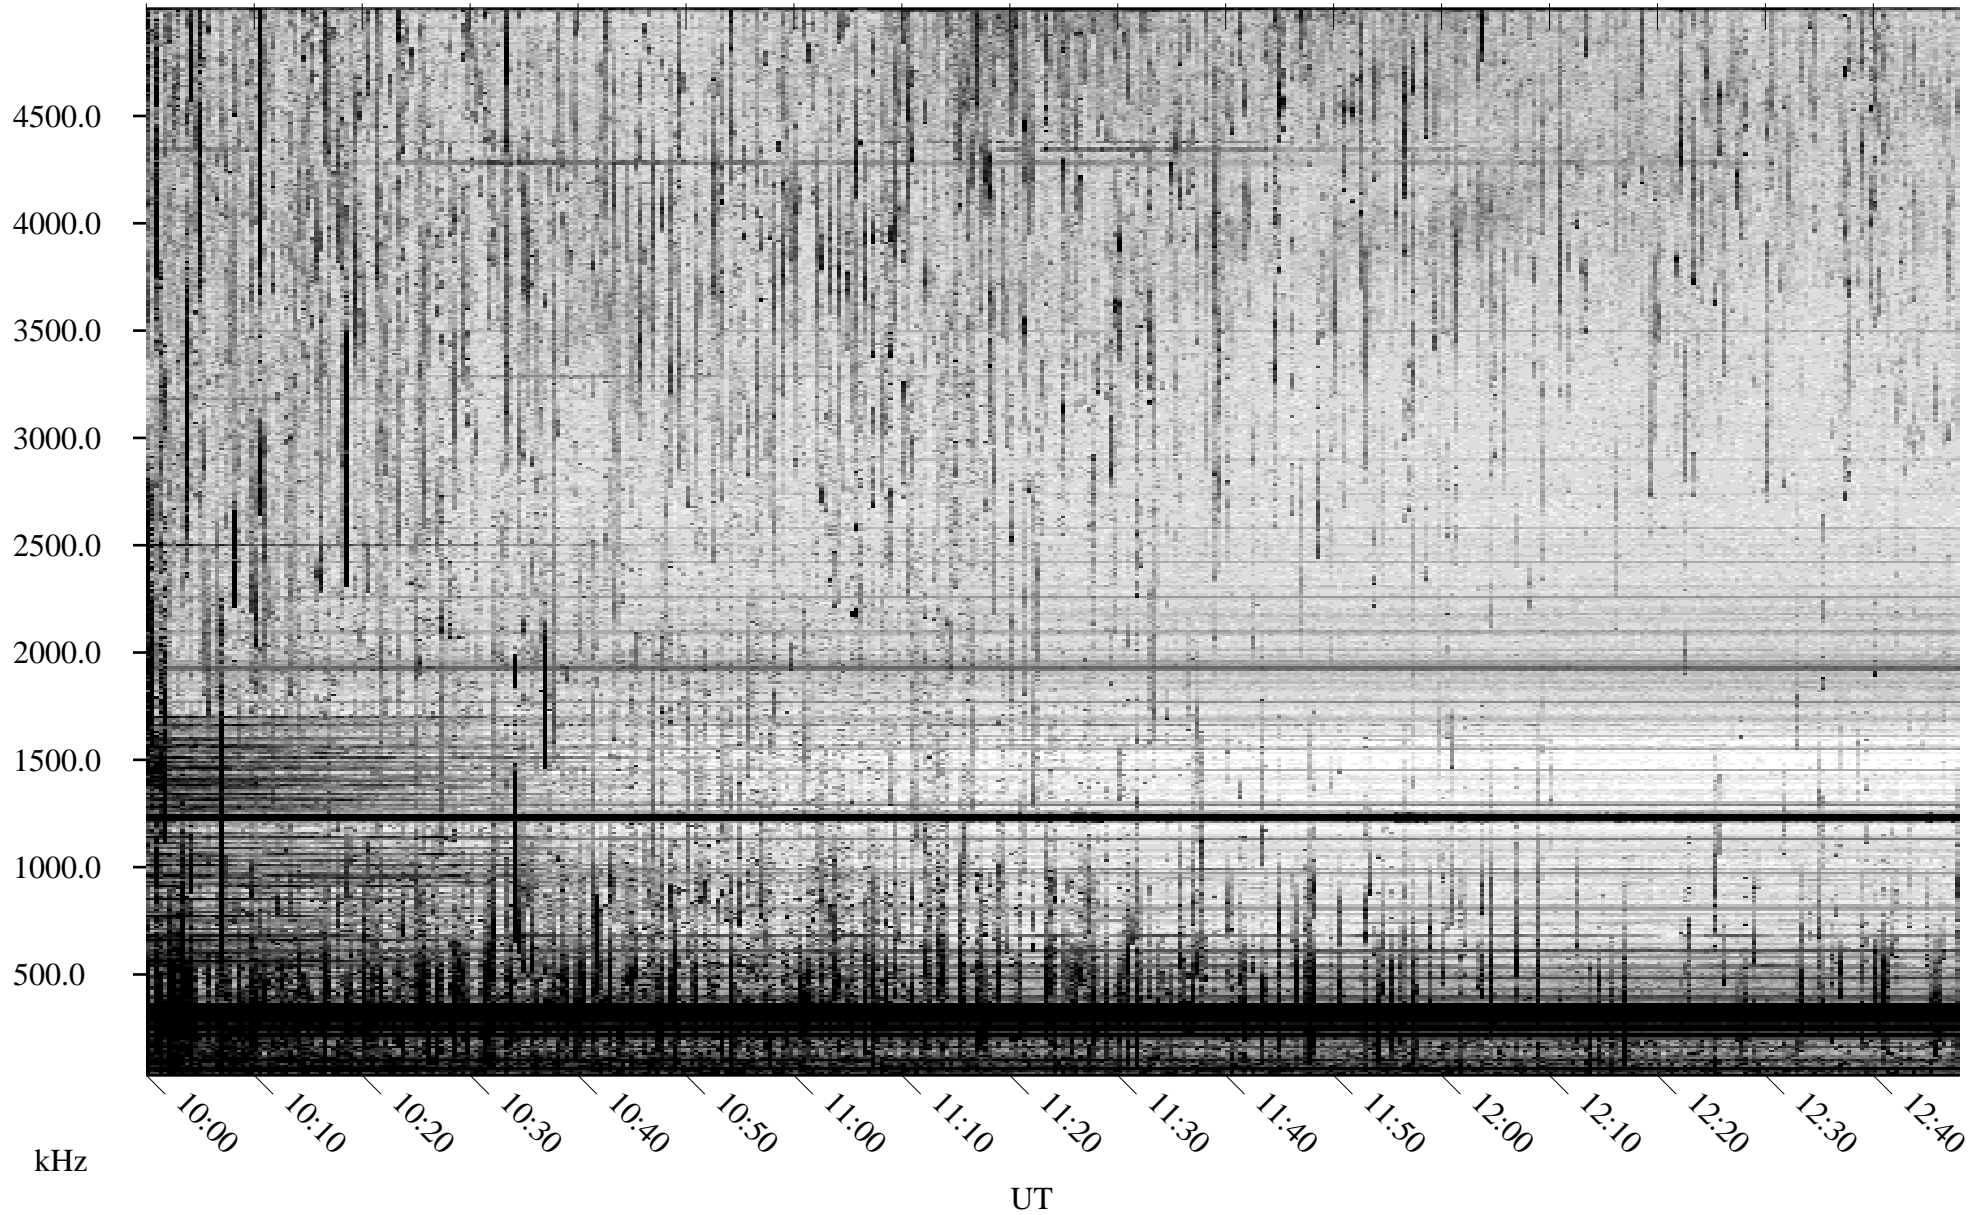

07/21/2007 Churchill, Manitoba

Linear Scale Black = 161 White = 15

CH07202L.R00m max_12

Page 1

07/21/2007 Churchill, Manitoba

Linear Scale Black = 161 White = 15

CH07202L.R00m max_12

Page 2

07/22/2007 Churchill, Manitoba

Linear Scale Black = 161 White = 15

CH07202L.R00m max_12

Page 3

07/22/2007 Churchill, Manitoba

Linear Scale Black = 161 White = 15

CH07202L.R00m max_12

Page 4

07/22/2007 Churchill, Manitoba

Linear Scale Black = 161 White = 15

CH07202L.R00m max_12

Page 5

07/22/2007 Churchill, Manitoba

Linear Scale Black = 161 White = 15

CH07202L.R00m max_12

Page 6

07/22/2007 Churchill, Manitoba

Linear Scale Black = 161 White = 15

CH07202L.R00m max_12

Page 7

07/22/2007 Churchill, Manitoba

Linear Scale Black = 161 White = 15

CH07202L.R00m max_12

Page 8