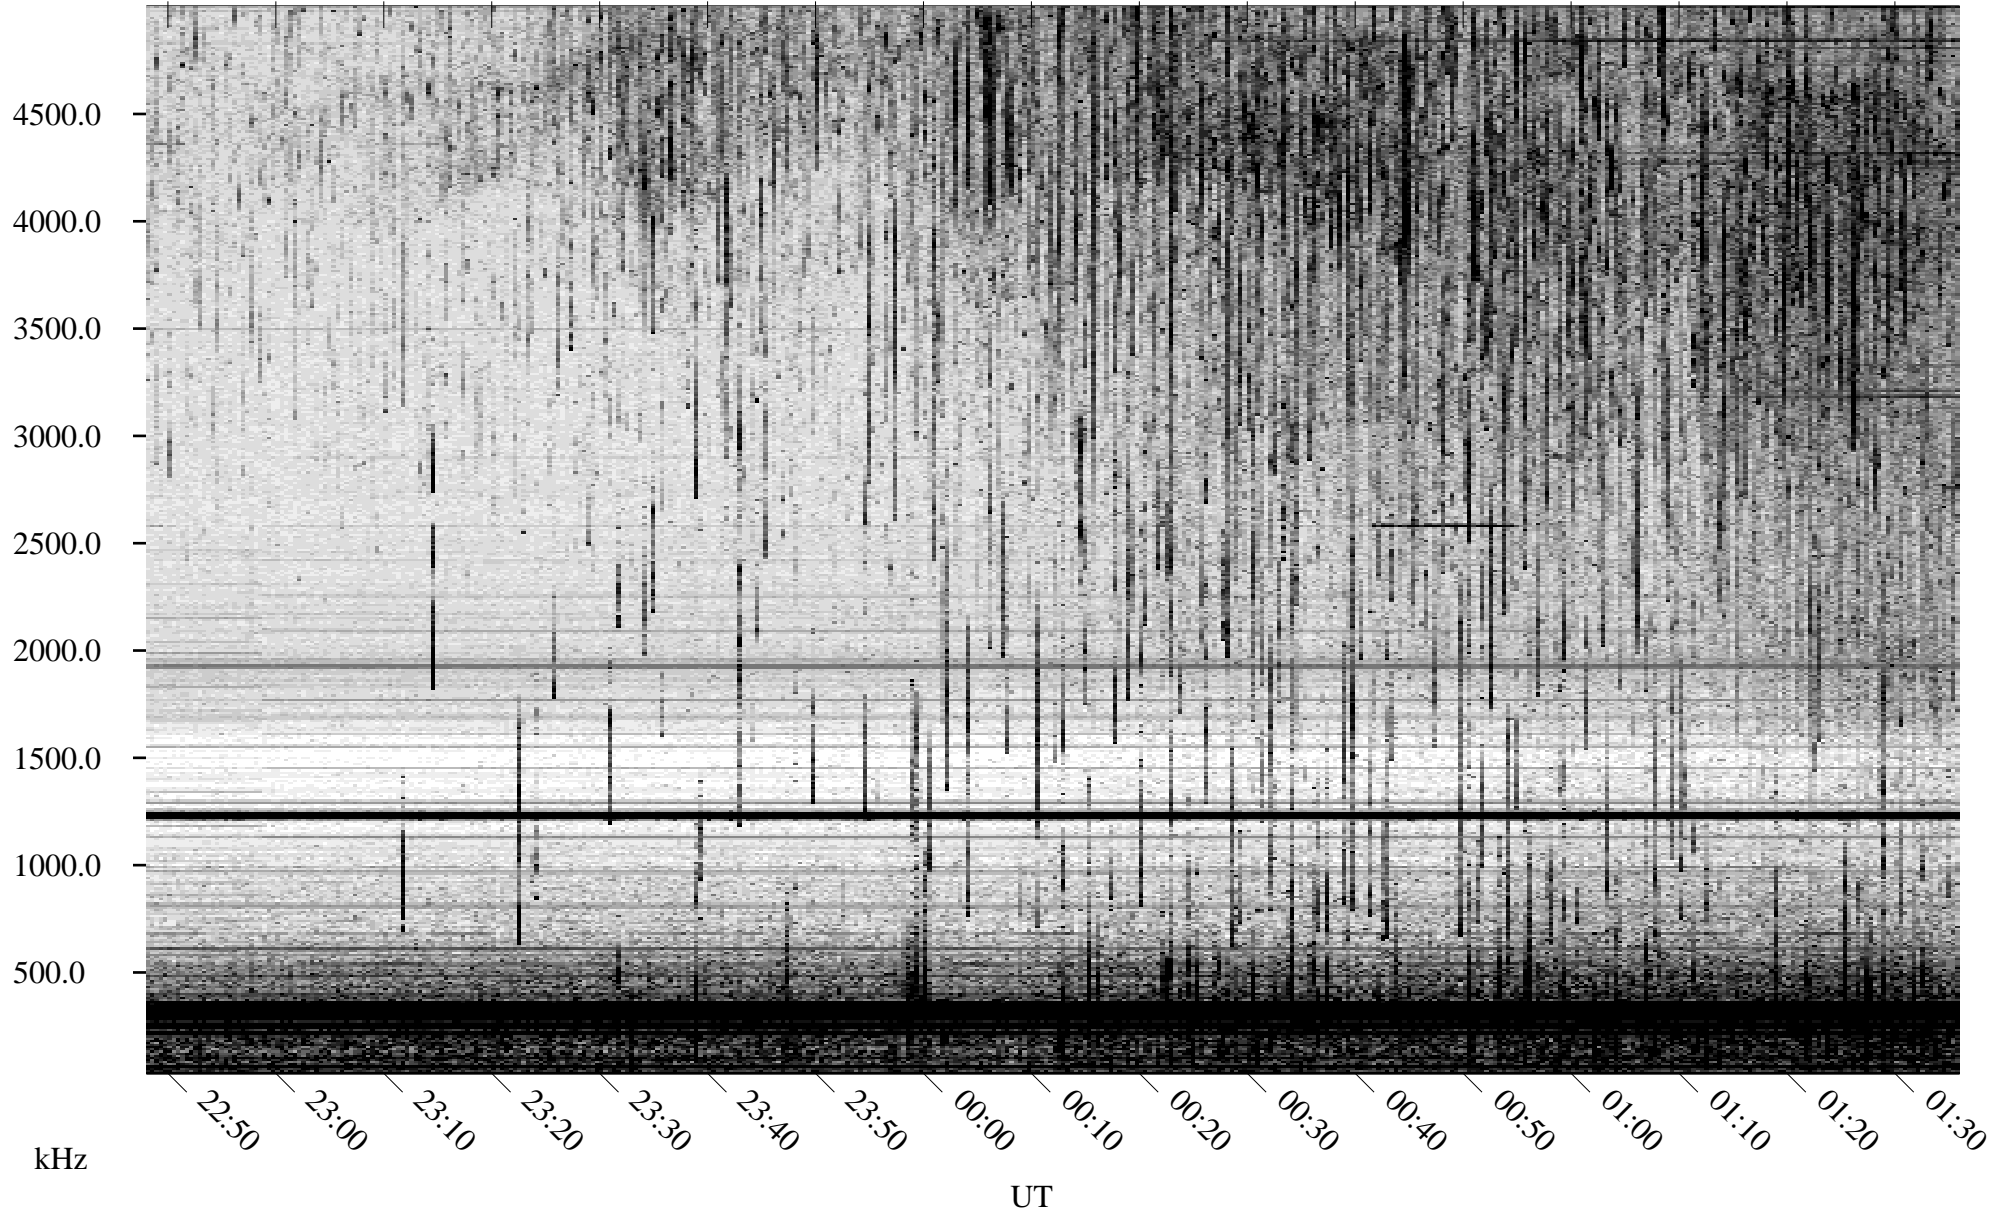

07/21/2007 Churchill, Manitoba

Linear Scale Black = 161 White = 15

CH07202L.R00m max_12

Page 1

07/21/2007 Churchill, Manitoba

Linear Scale Black = 161 White = 15

CH07202L.R00m max_12

Page 2

07/22/2007 Churchill, Manitoba

Linear Scale Black = 161 White = 15

CH07202L.R00m max_12

Page 3

07/22/2007 Churchill, Manitoba

Linear Scale Black = 161 White = 15

CH07202L.R00m max_12

Page 4

07/22/2007 Churchill, Manitoba

Linear Scale Black = 161 White = 15

CH07202L.R00m max_12

Page 5

07/22/2007 Churchill, Manitoba

Linear Scale Black = 161 White = 15

CH07202L.R00m max_12

Page 6

07/22/2007 Churchill, Manitoba

Linear Scale Black = 161 White = 15

CH07202L.R00m max_12

Page 7

07/22/2007 Churchill, Manitoba

Linear Scale Black = 161 White = 15

CH07202L.R00m max_12

Page 8