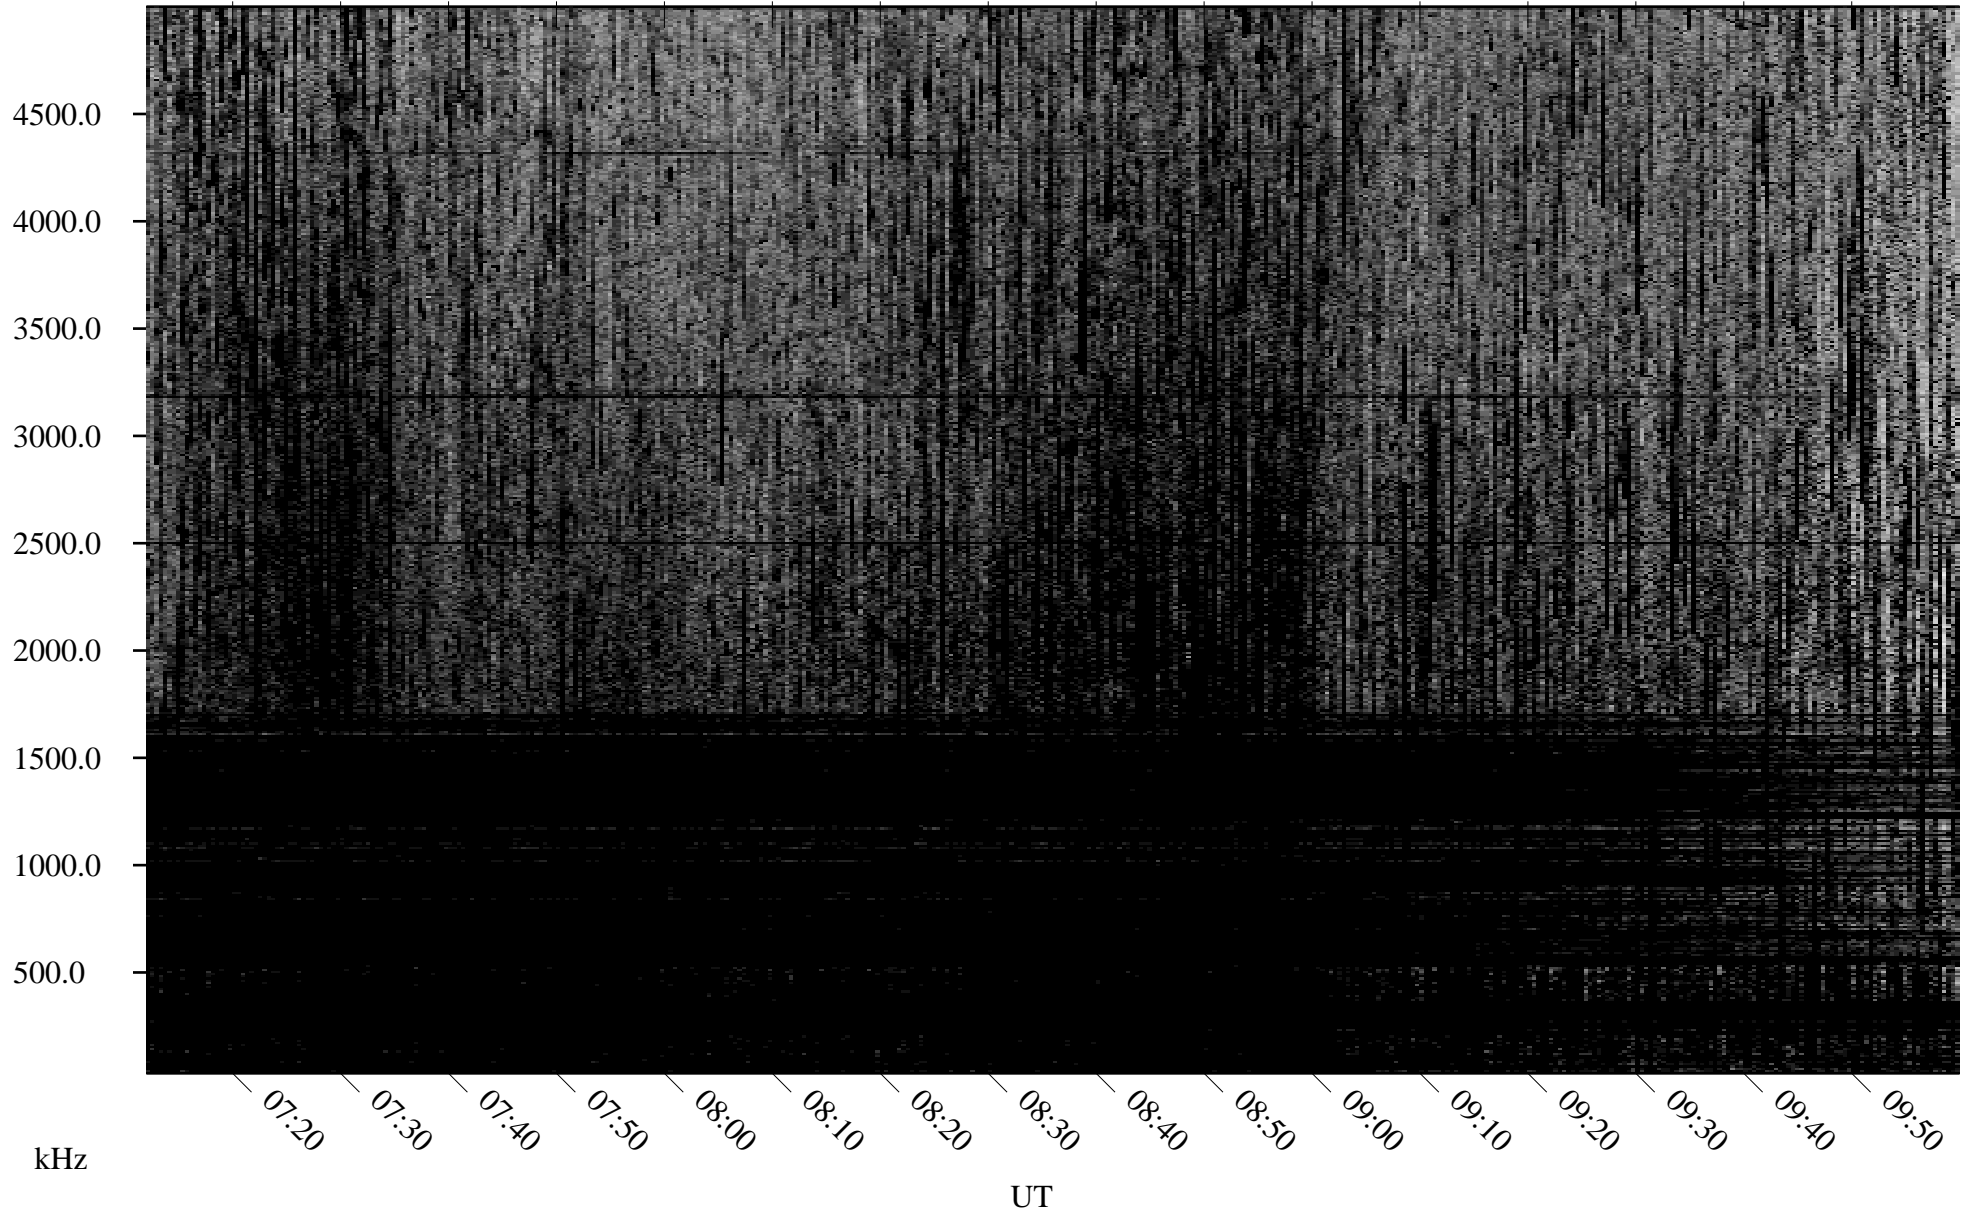

07/21/2007 Churchill, Manitoba

Linear Scale Black = 161 White = 15

CH07202L.R00m max_12

Page 1

07/21/2007 Churchill, Manitoba

Linear Scale Black = 161 White = 15

CH07202L.R00m max_12

Page 2

07/22/2007 Churchill, Manitoba

Linear Scale Black = 161 White = 15

CH07202L.R00m max_12

Page 3

07/22/2007 Churchill, Manitoba

Linear Scale Black = 161 White = 15

CH07202L.R00m max_12

Page 4

07/22/2007 Churchill, Manitoba

Linear Scale Black = 161 White = 15

CH07202L.R00m max_12

Page 5

07/22/2007 Churchill, Manitoba

Linear Scale Black = 161 White = 15

CH07202L.R00m max_12

Page 6

07/22/2007 Churchill, Manitoba

Linear Scale Black = 161 White = 15

CH07202L.R00m max_12

Page 7

07/22/2007 Churchill, Manitoba

Linear Scale Black = 161 White = 15

CH07202L.R00m max_12

Page 8