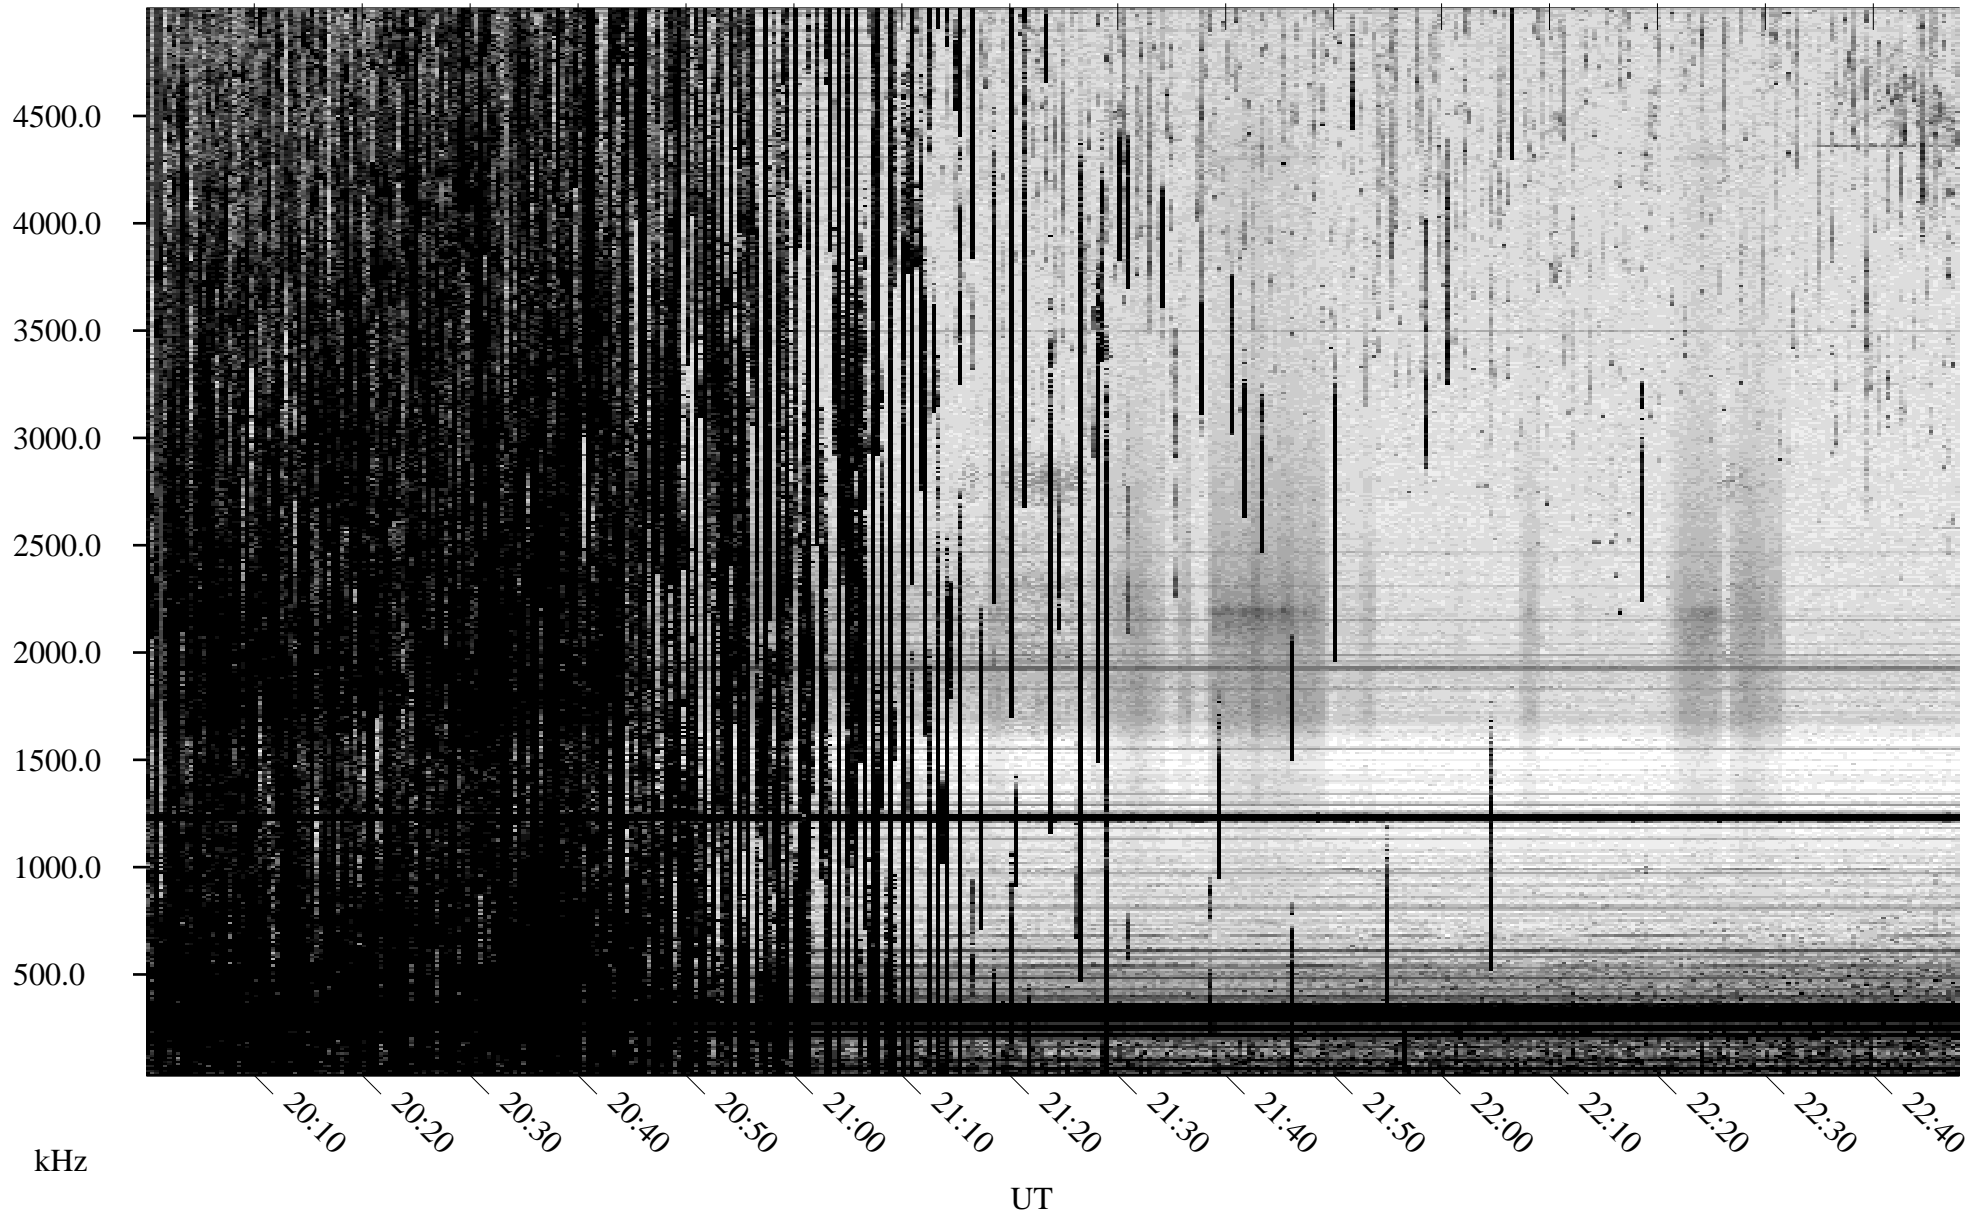

07/21/2007 Churchill, Manitoba

Linear Scale Black = 161 White = 15

CH07202L.R00m max_12

Page 1

07/21/2007 Churchill, Manitoba

Linear Scale Black = 161 White = 15

CH07202L.R00m max_12

Page 2

07/22/2007 Churchill, Manitoba

Linear Scale Black = 161 White = 15

CH07202L.R00m max_12

Page 3

07/22/2007 Churchill, Manitoba

Linear Scale Black = 161 White = 15

CH07202L.R00m max_12

Page 4

07/22/2007 Churchill, Manitoba

Linear Scale Black = 161 White = 15

CH07202L.R00m max_12

Page 5

07/22/2007 Churchill, Manitoba

Linear Scale Black = 161 White = 15

CH07202L.R00m max_12

Page 6

07/22/2007 Churchill, Manitoba

Linear Scale Black = 161 White = 15

CH07202L.R00m max_12

Page 7

07/22/2007 Churchill, Manitoba

Linear Scale Black = 161 White = 15

CH07202L.R00m max_12

Page 8