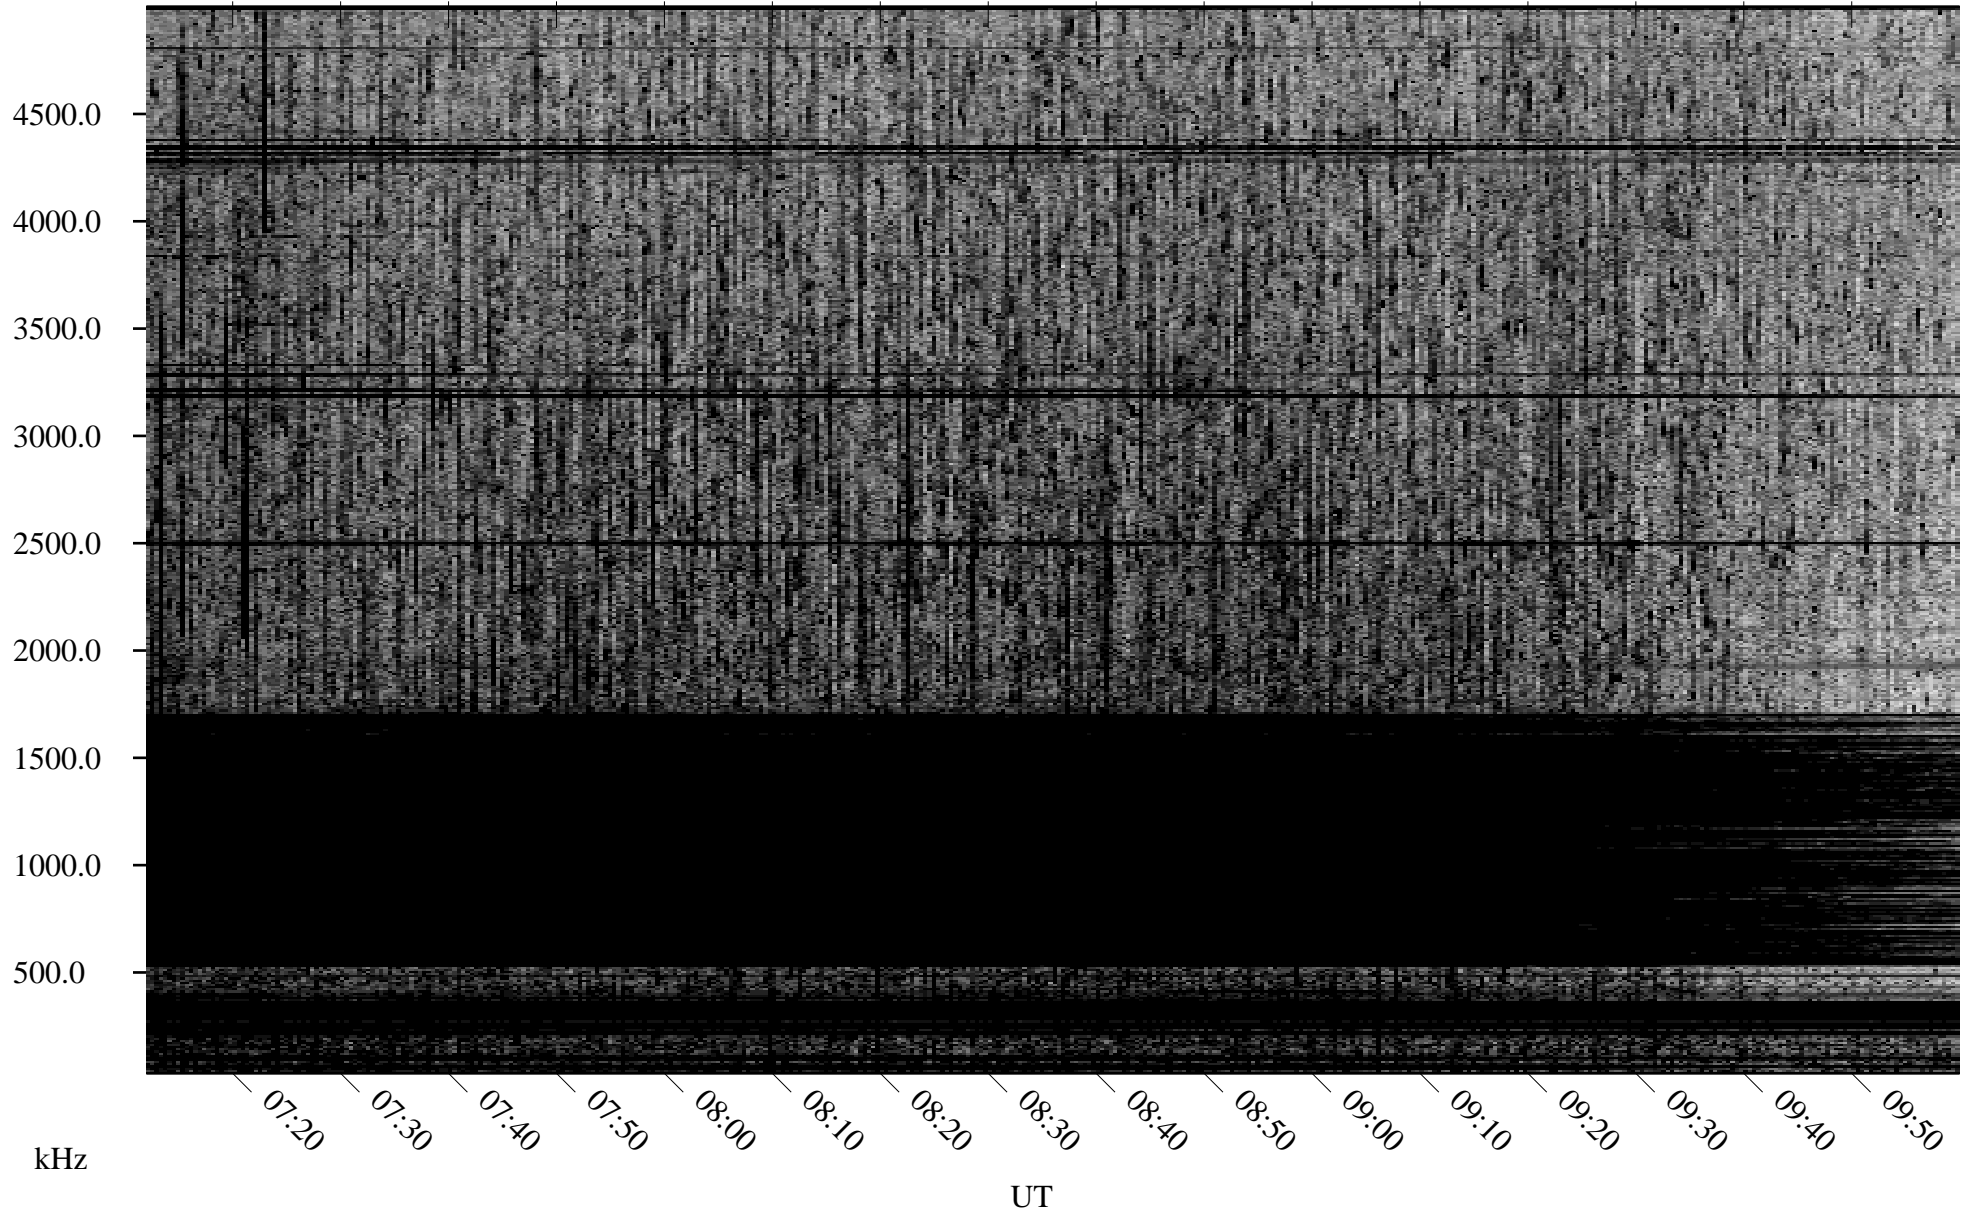

07/23/2007 Churchill, Manitoba

Linear Scale   Black = 161   White = 15

CH07203L.R00m max_12

Page 5