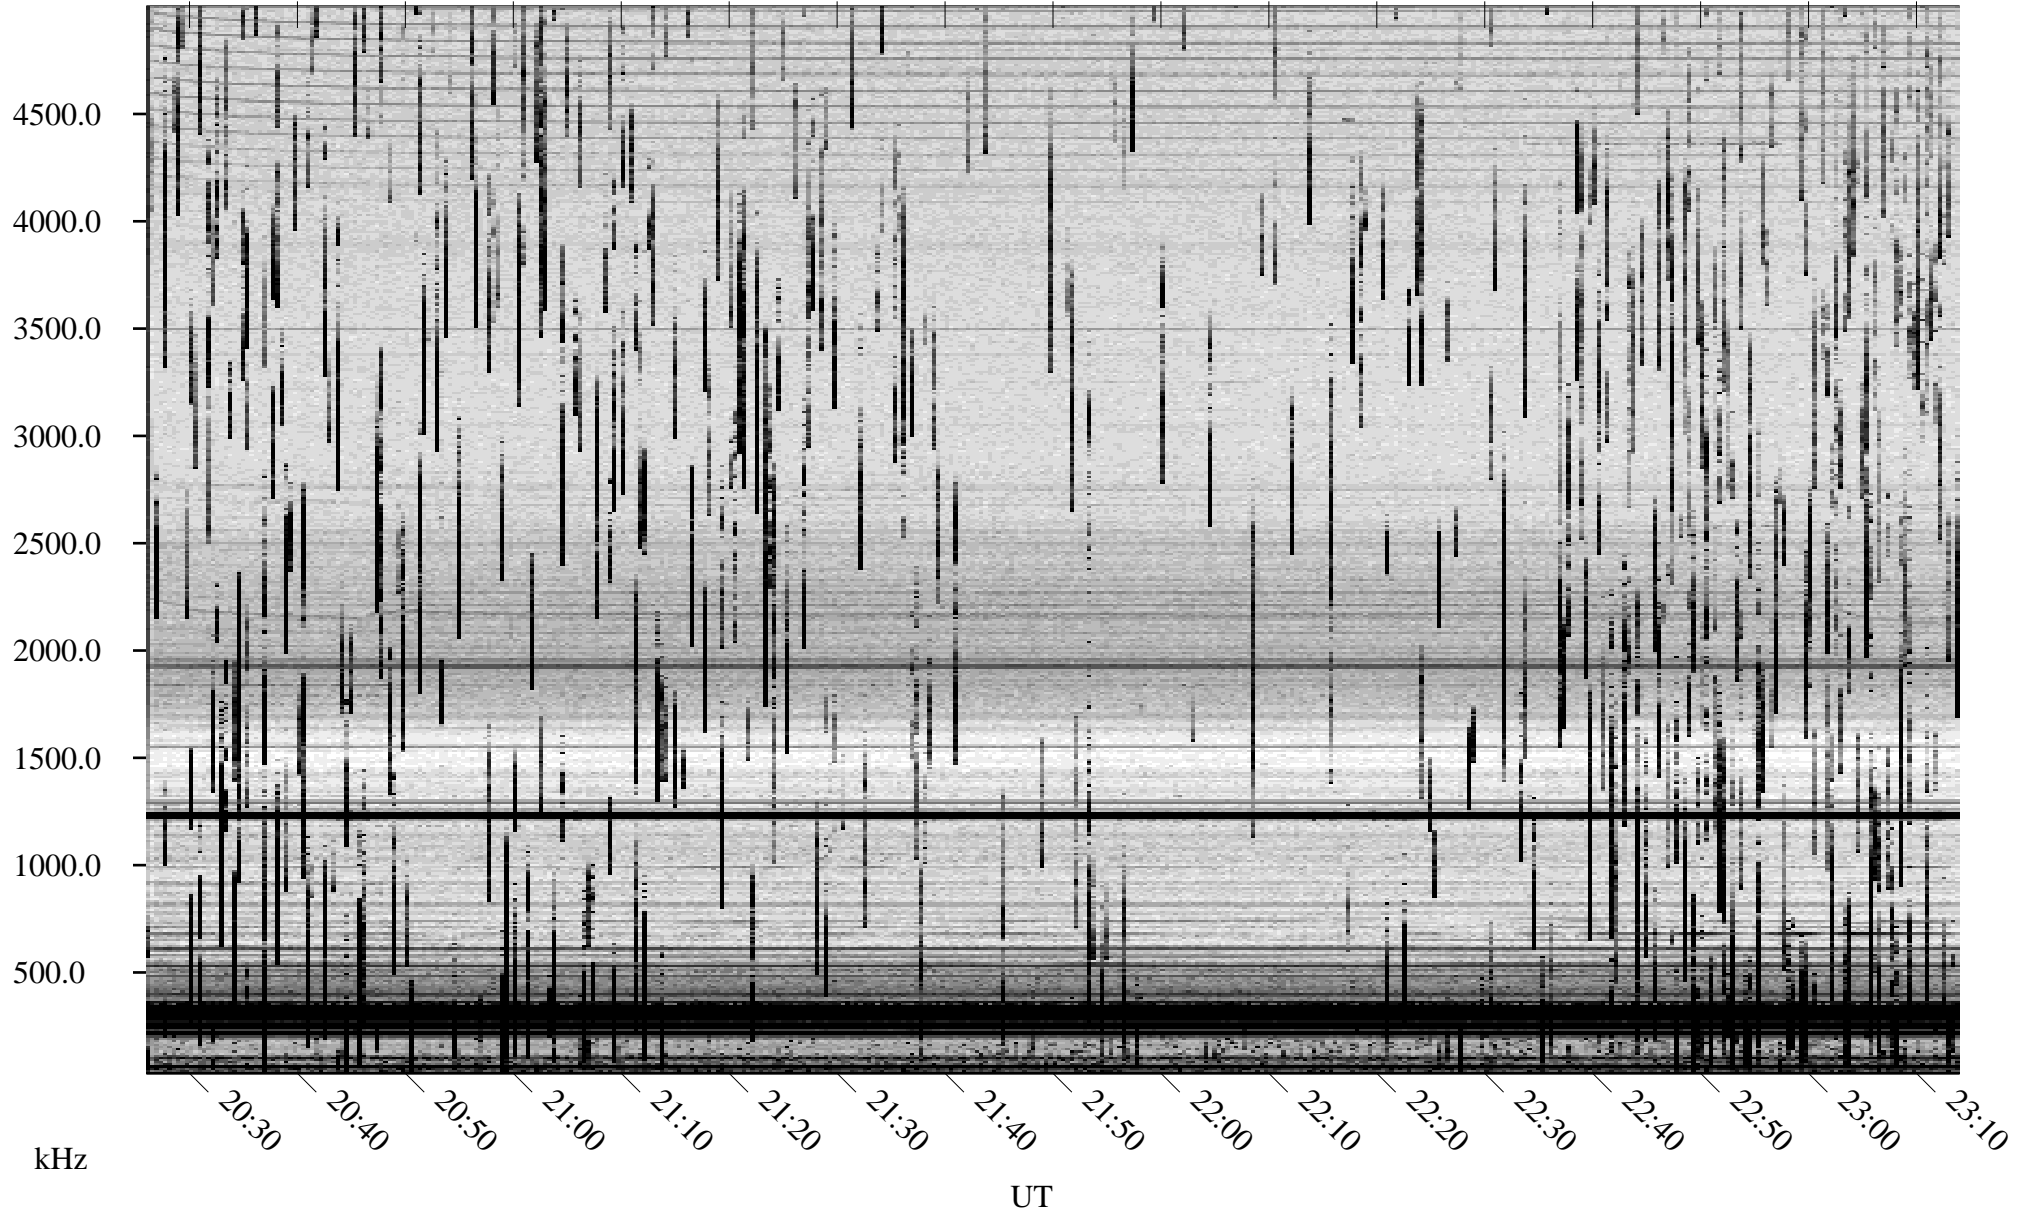

07/23/2007 Churchill, Manitoba

Linear Scale Black = 161 White = 15

CH07204L.R00m max_12

Page 1

07/23/2007 Churchill, Manitoba

Linear Scale Black = 161 White = 15

CH07204L.R00m max_12

Page 2

07/24/2007 Churchill, Manitoba

Linear Scale Black = 161 White = 15

CH07204L.R00m max_12

Page 3

kHz

UT