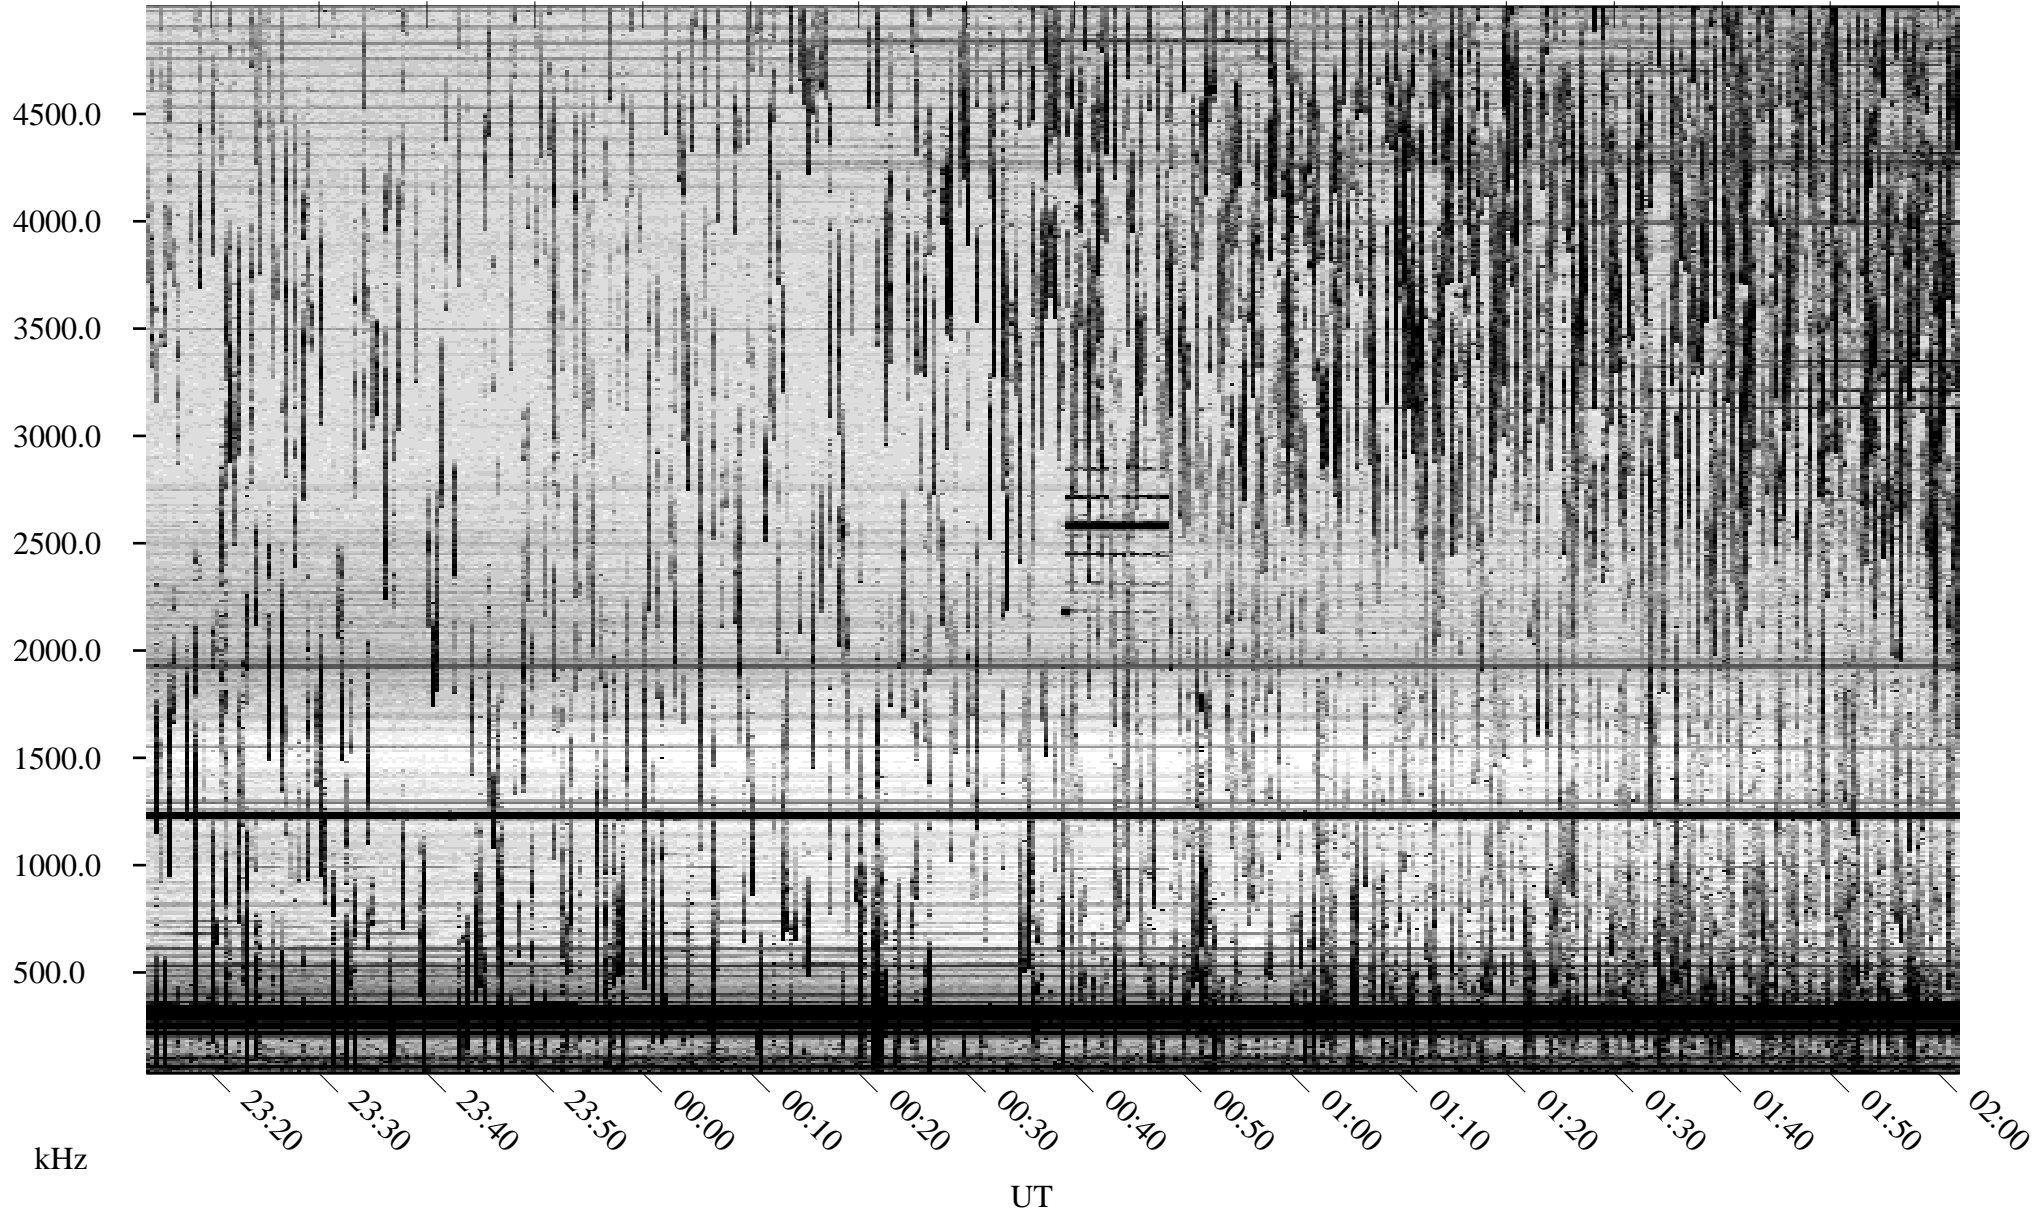

07/23/2007 Churchill, Manitoba

Linear Scale Black = 161 White = 15

CH07204L.R00m max_12

Page 1

07/23/2007 Churchill, Manitoba

Linear Scale Black = 161 White = 15

CH07204L.R00m max_12

Page 2

07/24/2007 Churchill, Manitoba

Linear Scale Black = 161 White = 15

CH07204L.R00m max_12

Page 3

kHz

UT