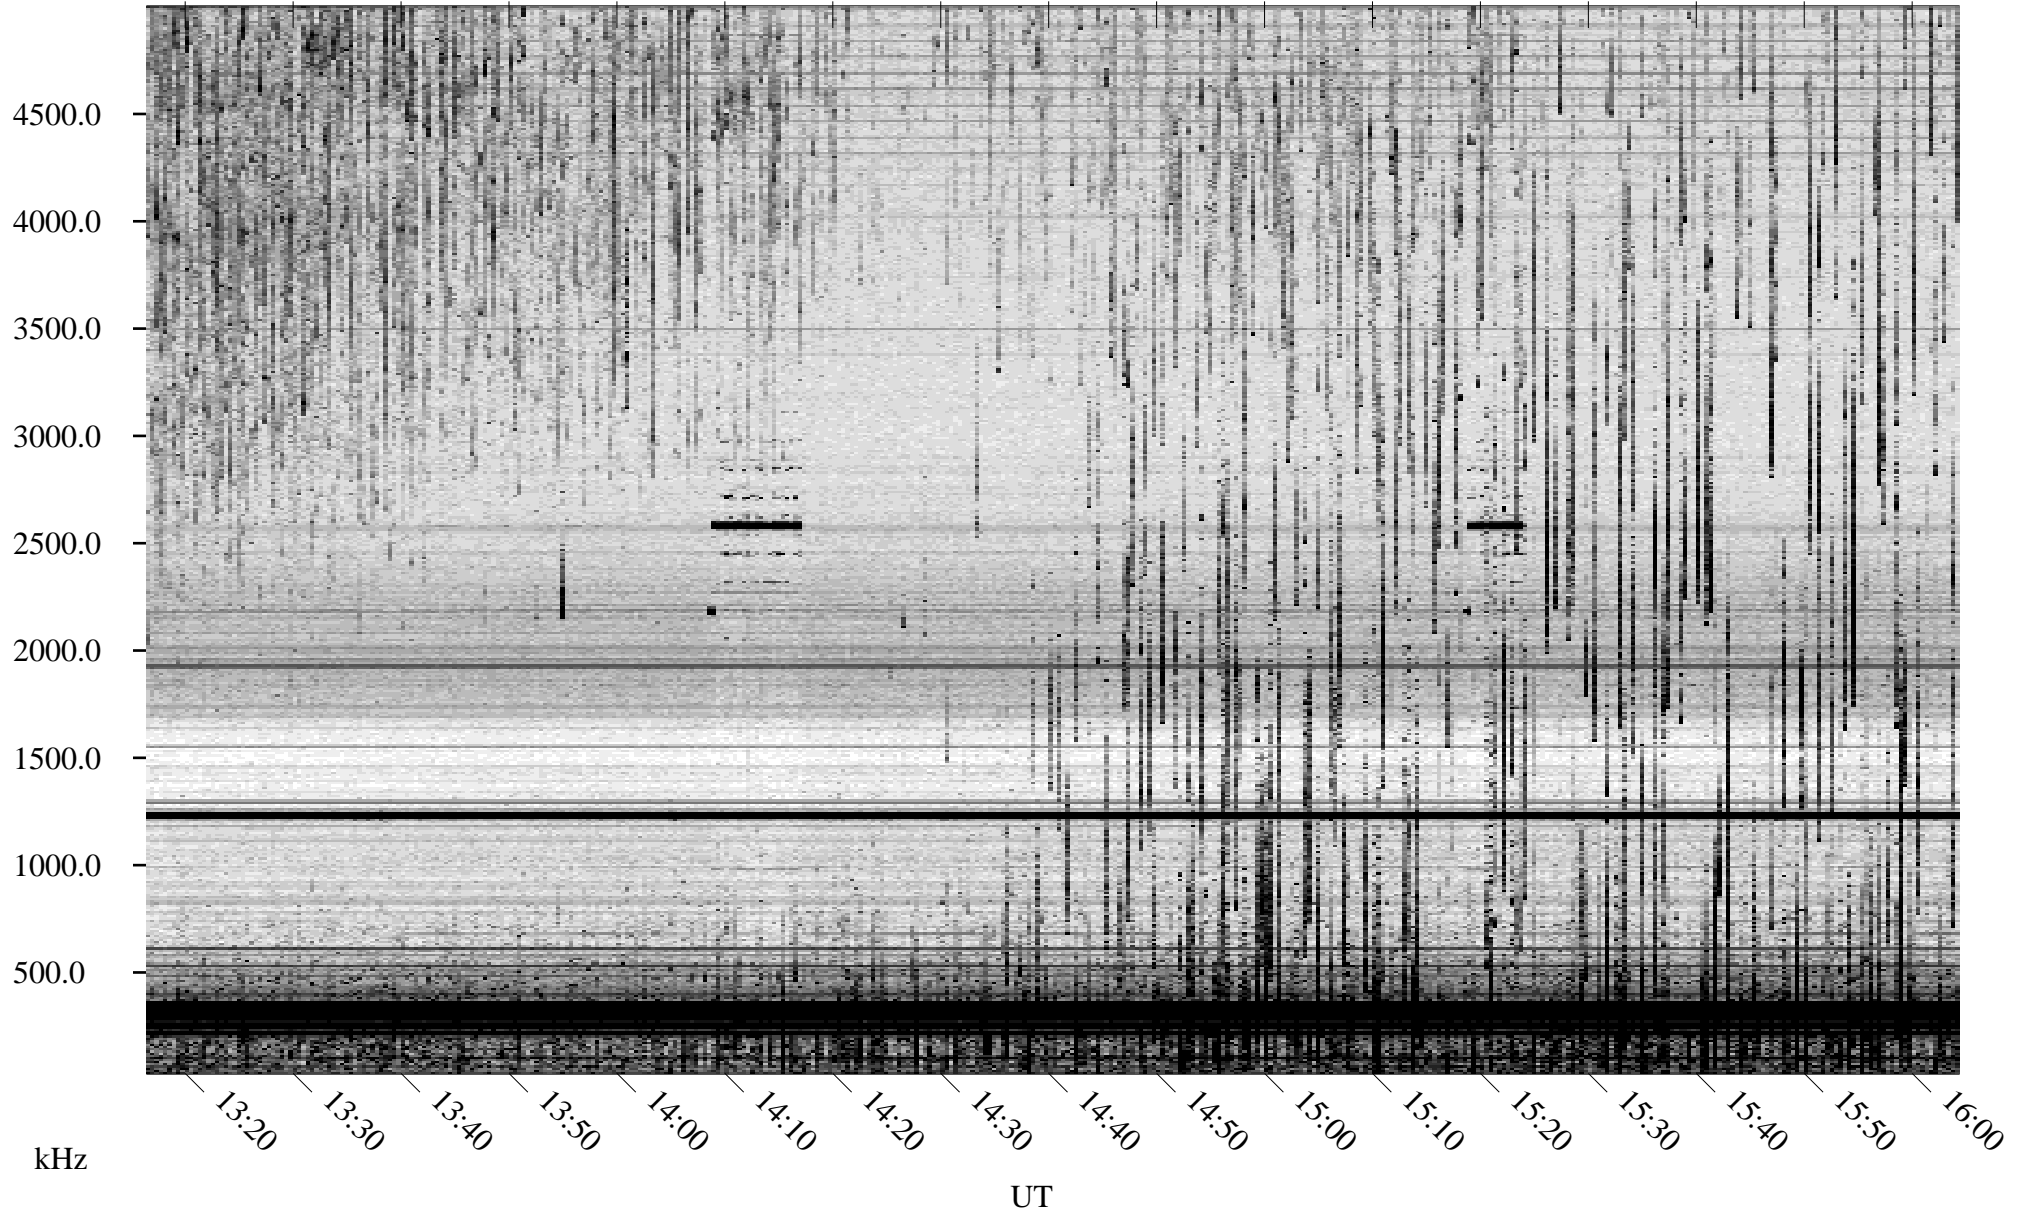

07/24/2007 Churchill, Manitoba

Linear Scale Black = 161 White = 15

CH07205L.R00m max_12

Page 1

07/24/2007 Churchill, Manitoba

Linear Scale Black = 161 White = 15

CH07205L.R00m max_12

Page 2

07/24/2007 Churchill, Manitoba

Linear Scale Black = 161 White = 15

CH07205L.R00m max_12

Page 3

07/24/2007 Churchill, Manitoba

Linear Scale Black = 161 White = 15

CH07205L.R00m max_12

Page 4

07/24/2007 Churchill, Manitoba

Linear Scale Black = 161 White = 15

CH07205L.R00m max_12

Page 5

07/24/2007 Churchill, Manitoba

Linear Scale Black = 161 White = 15

CH07205L.R00m max_12