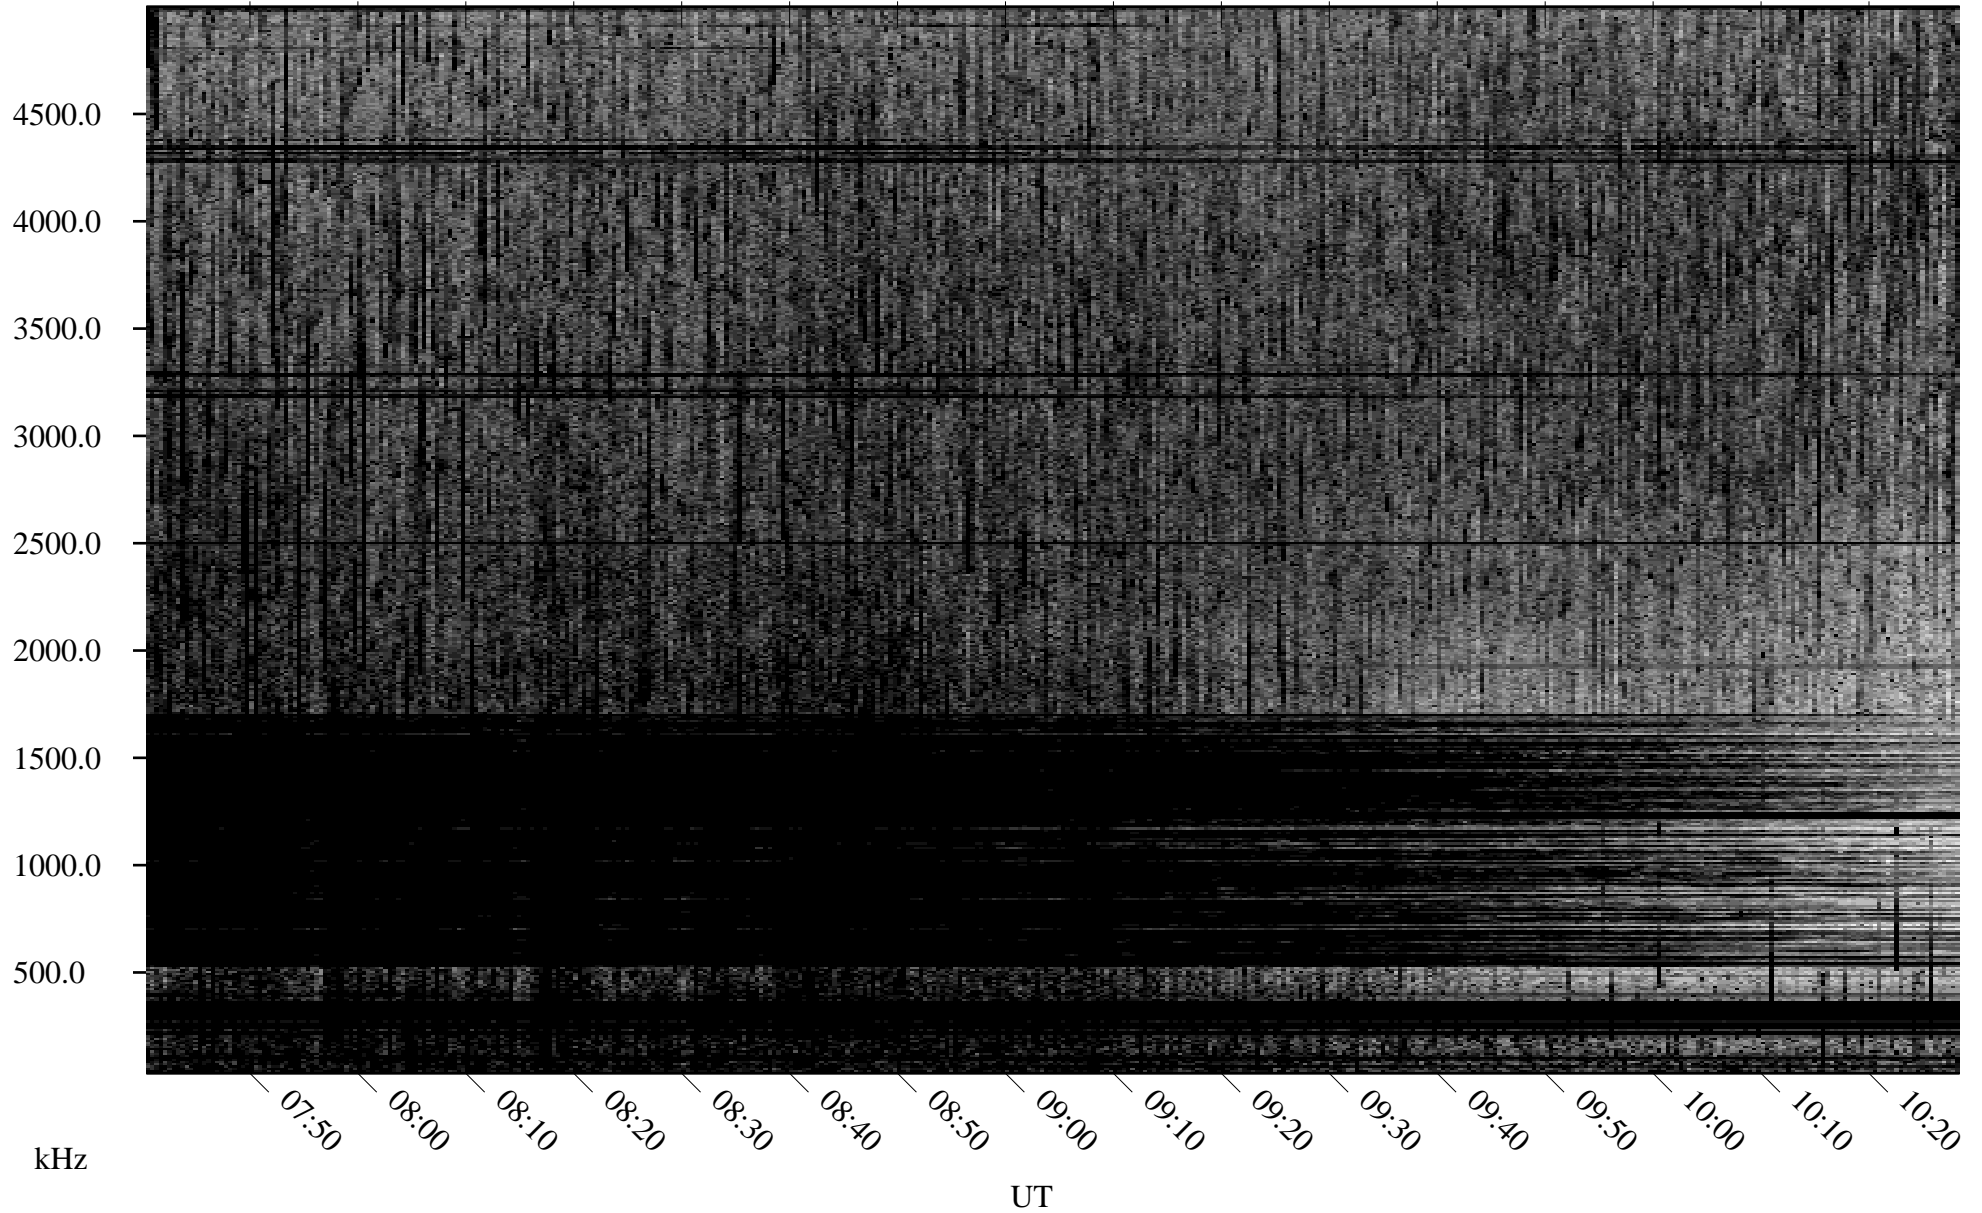

07/24/2007 Churchill, Manitoba

Linear Scale Black = 161 White = 15

CH07205L.R00m max_12

Page 1

07/24/2007 Churchill, Manitoba

Linear Scale Black = 161 White = 15

CH07205L.R00m max_12

Page 2

07/24/2007 Churchill, Manitoba

Linear Scale Black = 161 White = 15

CH07205L.R00m max_12

Page 3

07/24/2007 Churchill, Manitoba

Linear Scale Black = 161 White = 15

CH07205L.R00m max_12

Page 4

07/24/2007 Churchill, Manitoba

Linear Scale Black = 161 White = 15

CH07205L.R00m max_12

Page 5

07/24/2007 Churchill, Manitoba

Linear Scale Black = 161 White = 15

CH07205L.R00m max_12