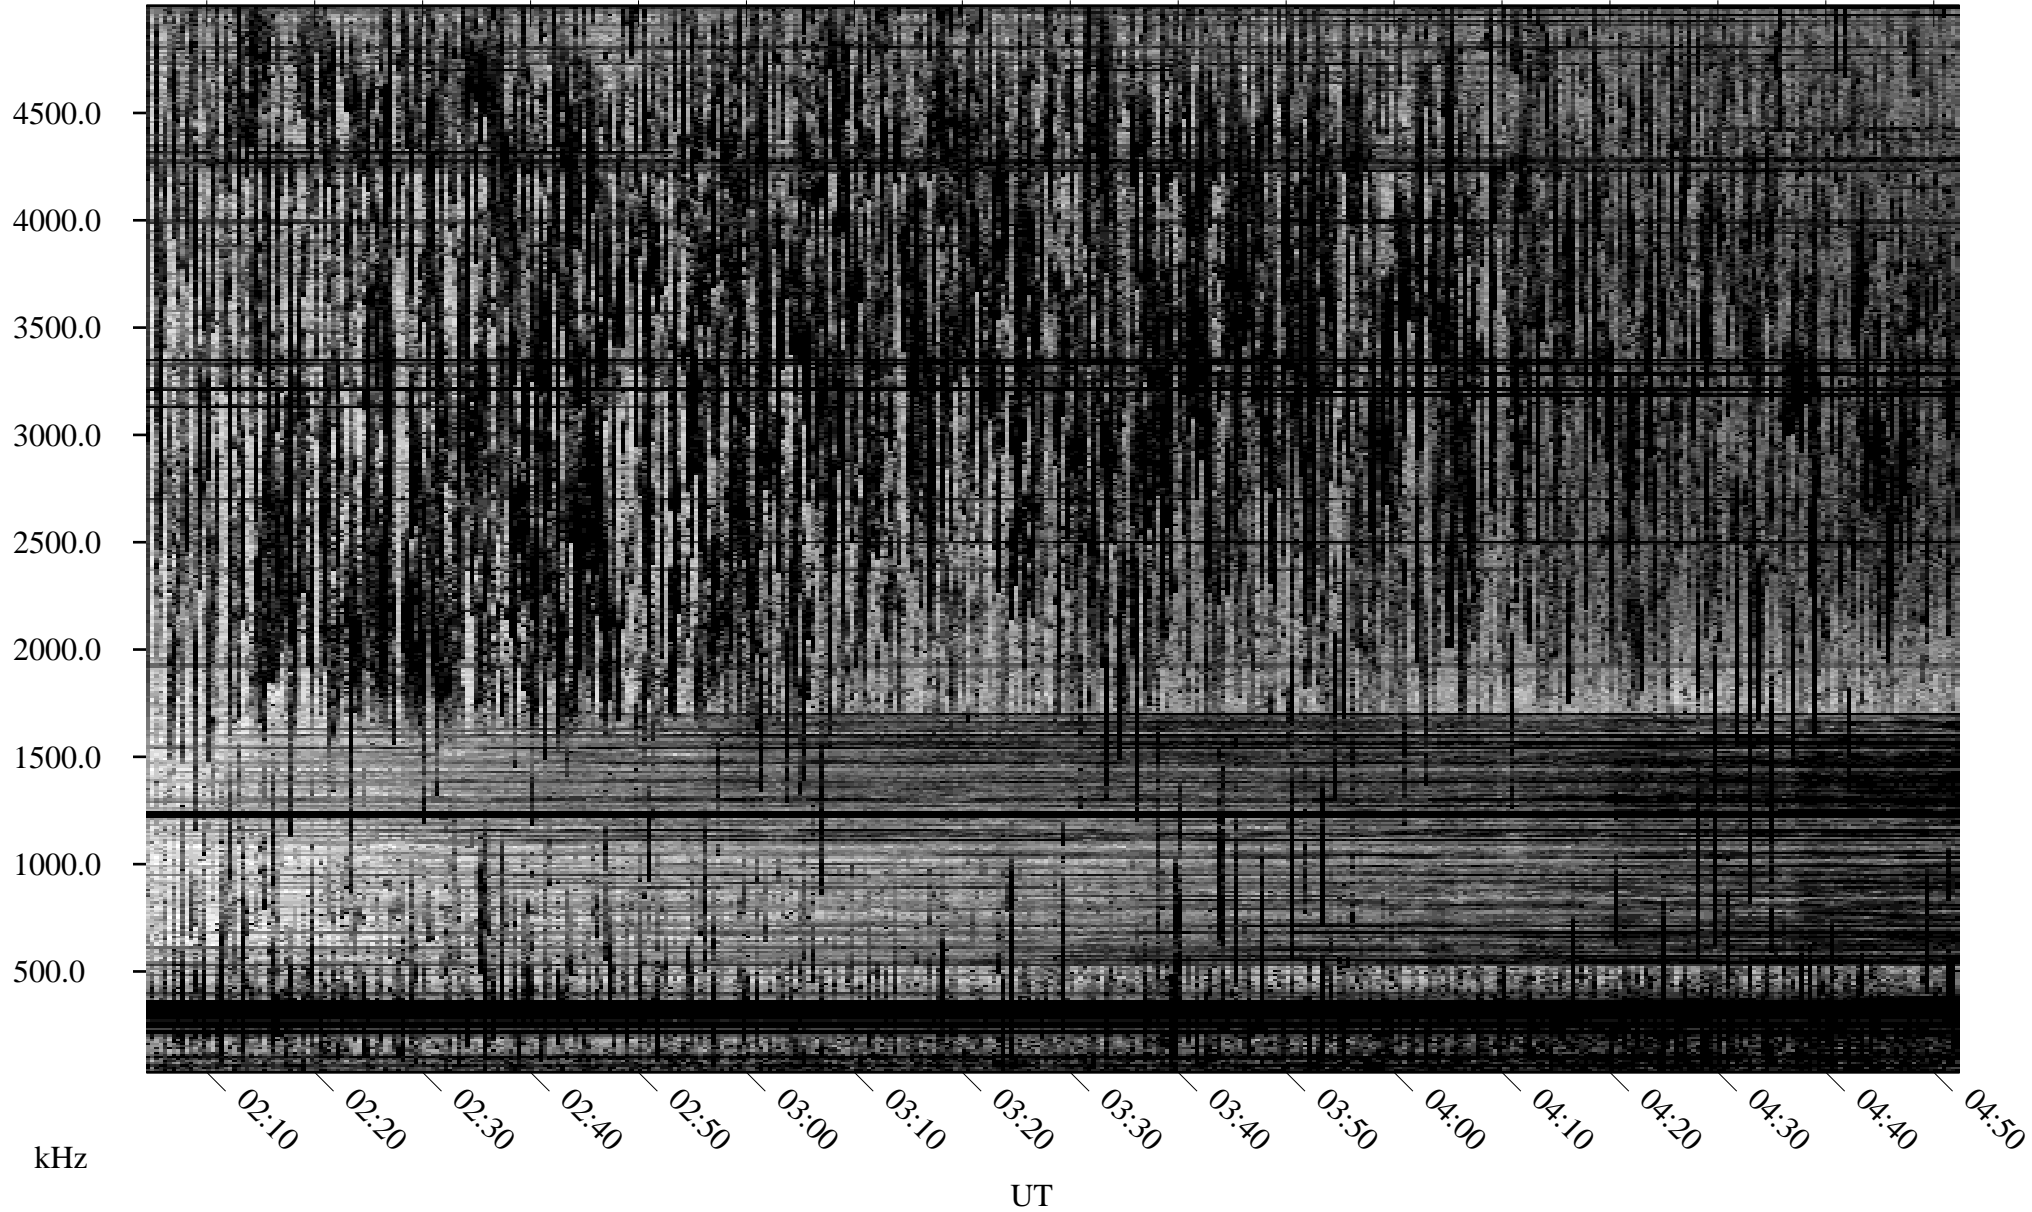

07/24/2007 Churchill, Manitoba

Linear Scale Black = 161 White = 15

CH07205L.R00m max_12

Page 1

07/24/2007 Churchill, Manitoba

Linear Scale Black = 161 White = 15

CH07205L.R00m max_12

Page 2

07/24/2007 Churchill, Manitoba

Linear Scale Black = 161 White = 15

CH07205L.R00m max_12

Page 3

07/24/2007 Churchill, Manitoba

Linear Scale Black = 161 White = 15

CH07205L.R00m max_12

Page 4

07/24/2007 Churchill, Manitoba

Linear Scale Black = 161 White = 15

CH07205L.R00m max_12

Page 5

07/24/2007 Churchill, Manitoba

Linear Scale Black = 161 White = 15

CH07205L.R00m max_12