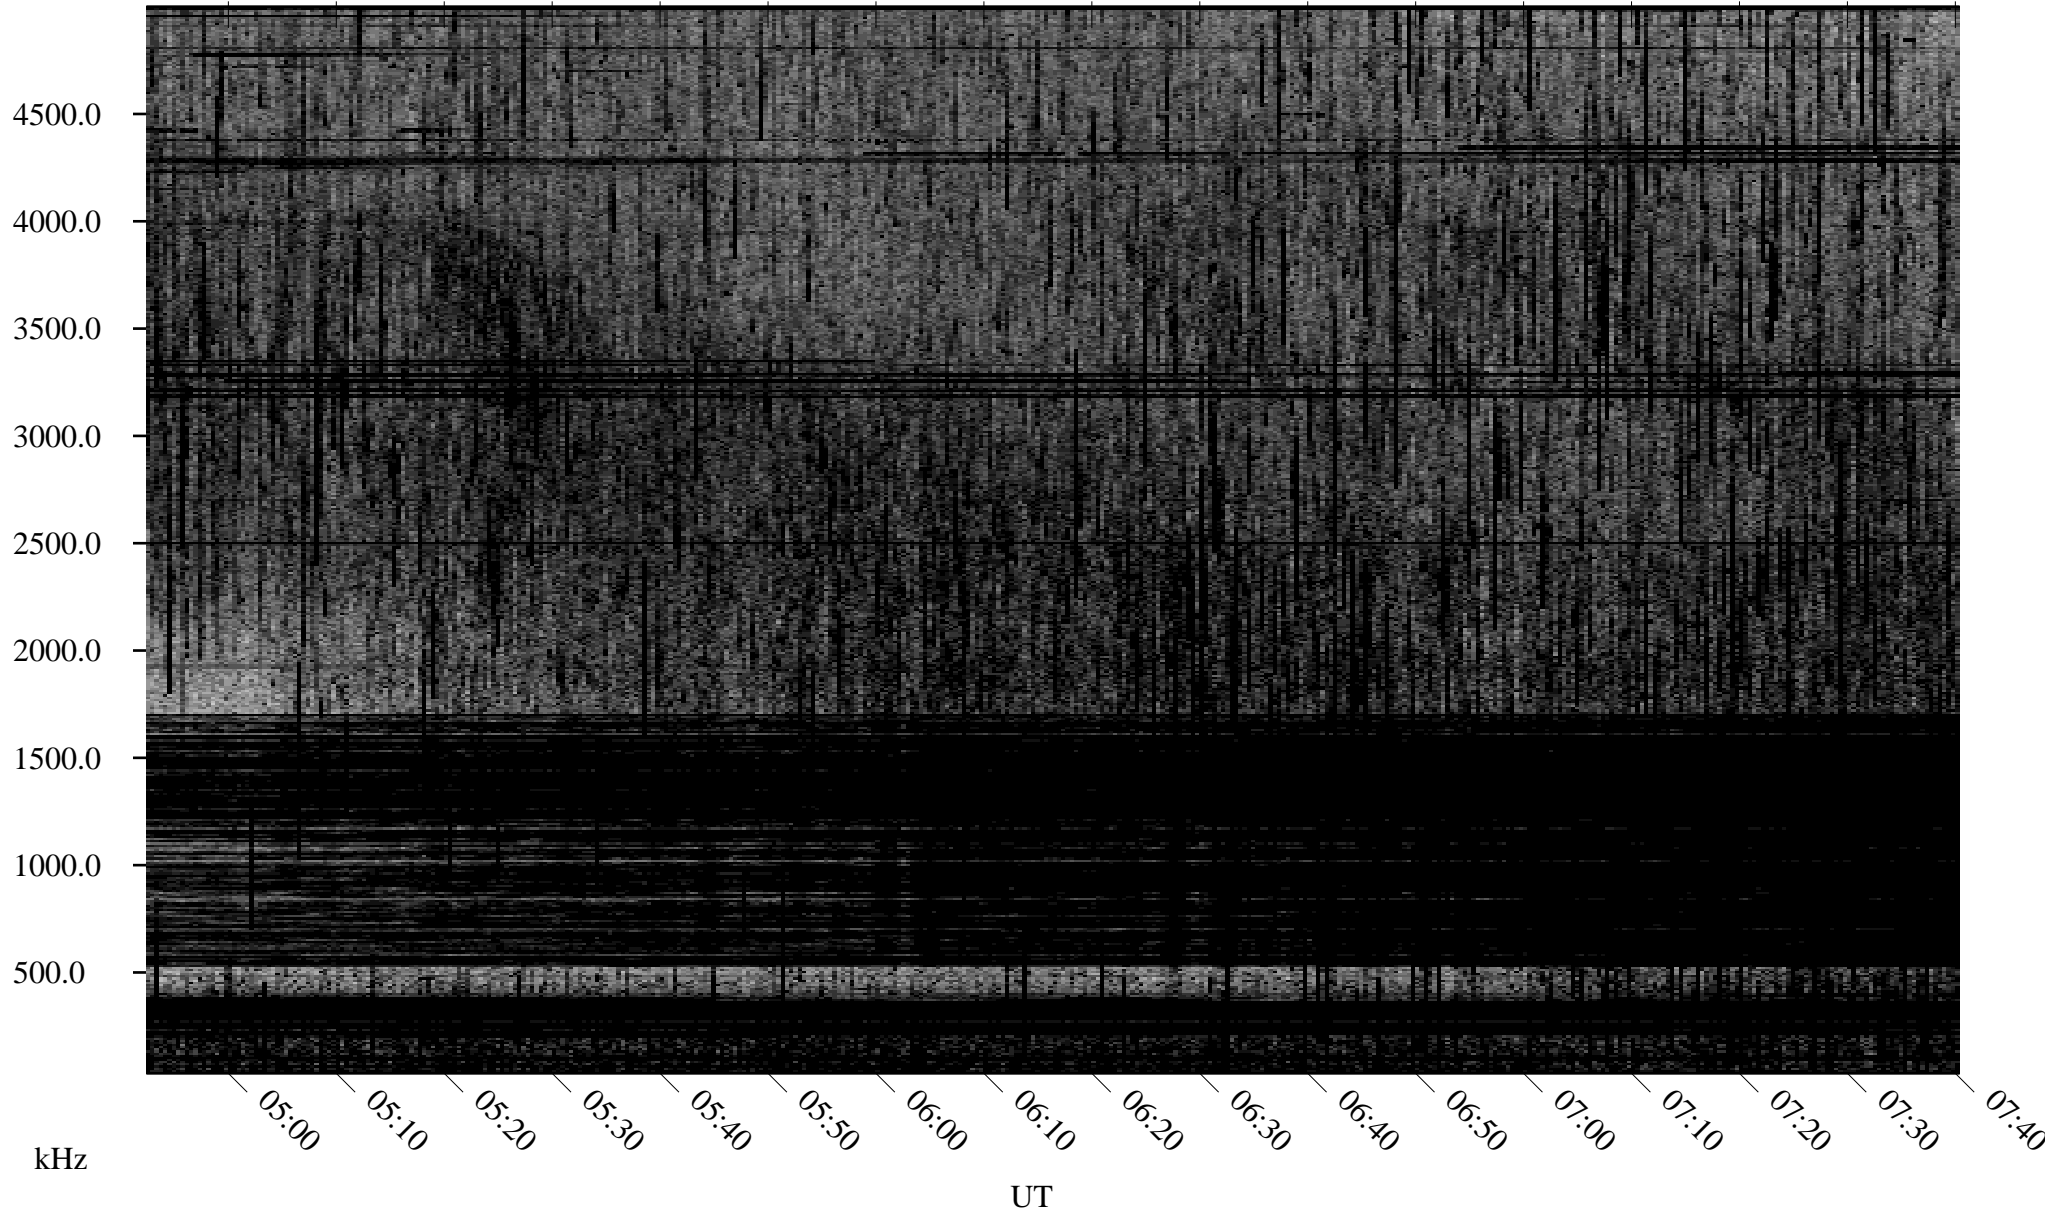

07/24/2007 Churchill, Manitoba

Linear Scale Black = 161 White = 15

CH07205L.R00m max_12

Page 1

07/24/2007 Churchill, Manitoba

Linear Scale Black = 161 White = 15

CH07205L.R00m max_12

Page 2

07/24/2007 Churchill, Manitoba

Linear Scale Black = 161 White = 15

CH07205L.R00m max_12

Page 3

07/24/2007 Churchill, Manitoba

Linear Scale Black = 161 White = 15

CH07205L.R00m max_12

Page 4

07/24/2007 Churchill, Manitoba

Linear Scale Black = 161 White = 15

CH07205L.R00m max_12

Page 5

07/24/2007 Churchill, Manitoba

Linear Scale Black = 161 White = 15

CH07205L.R00m max_12