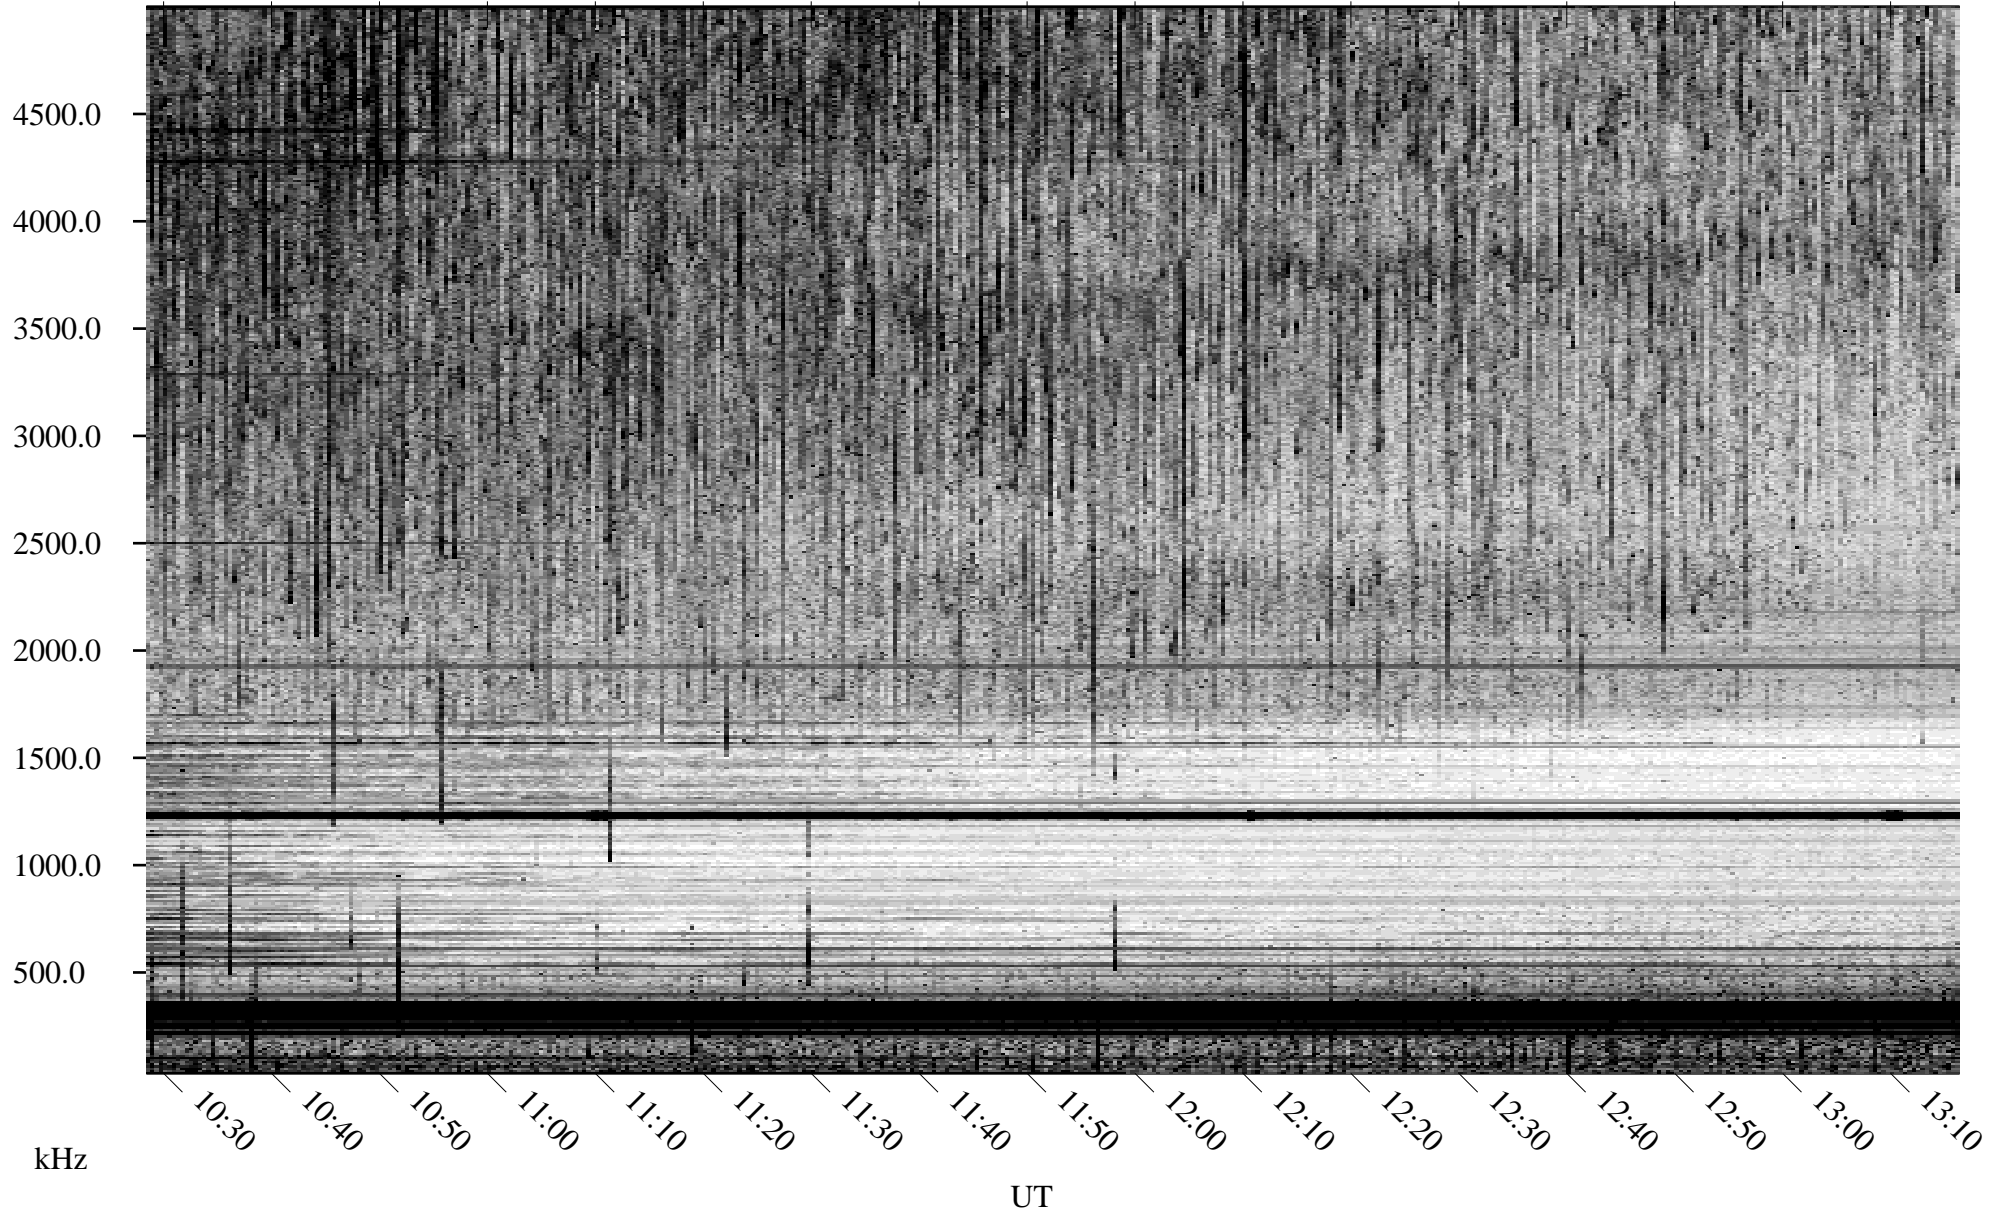

07/24/2007 Churchill, Manitoba

Linear Scale Black = 161 White = 15

CH07205L.R00m max_12

Page 1

07/24/2007 Churchill, Manitoba

Linear Scale Black = 161 White = 15

CH07205L.R00m max_12

Page 2

07/24/2007 Churchill, Manitoba

Linear Scale Black = 161 White = 15

CH07205L.R00m max_12

Page 3

07/24/2007 Churchill, Manitoba

Linear Scale Black = 161 White = 15

CH07205L.R00m max_12

Page 4

07/24/2007 Churchill, Manitoba

Linear Scale Black = 161 White = 15

CH07205L.R00m max_12

Page 5

07/24/2007 Churchill, Manitoba

Linear Scale Black = 161 White = 15

CH07205L.R00m max_12