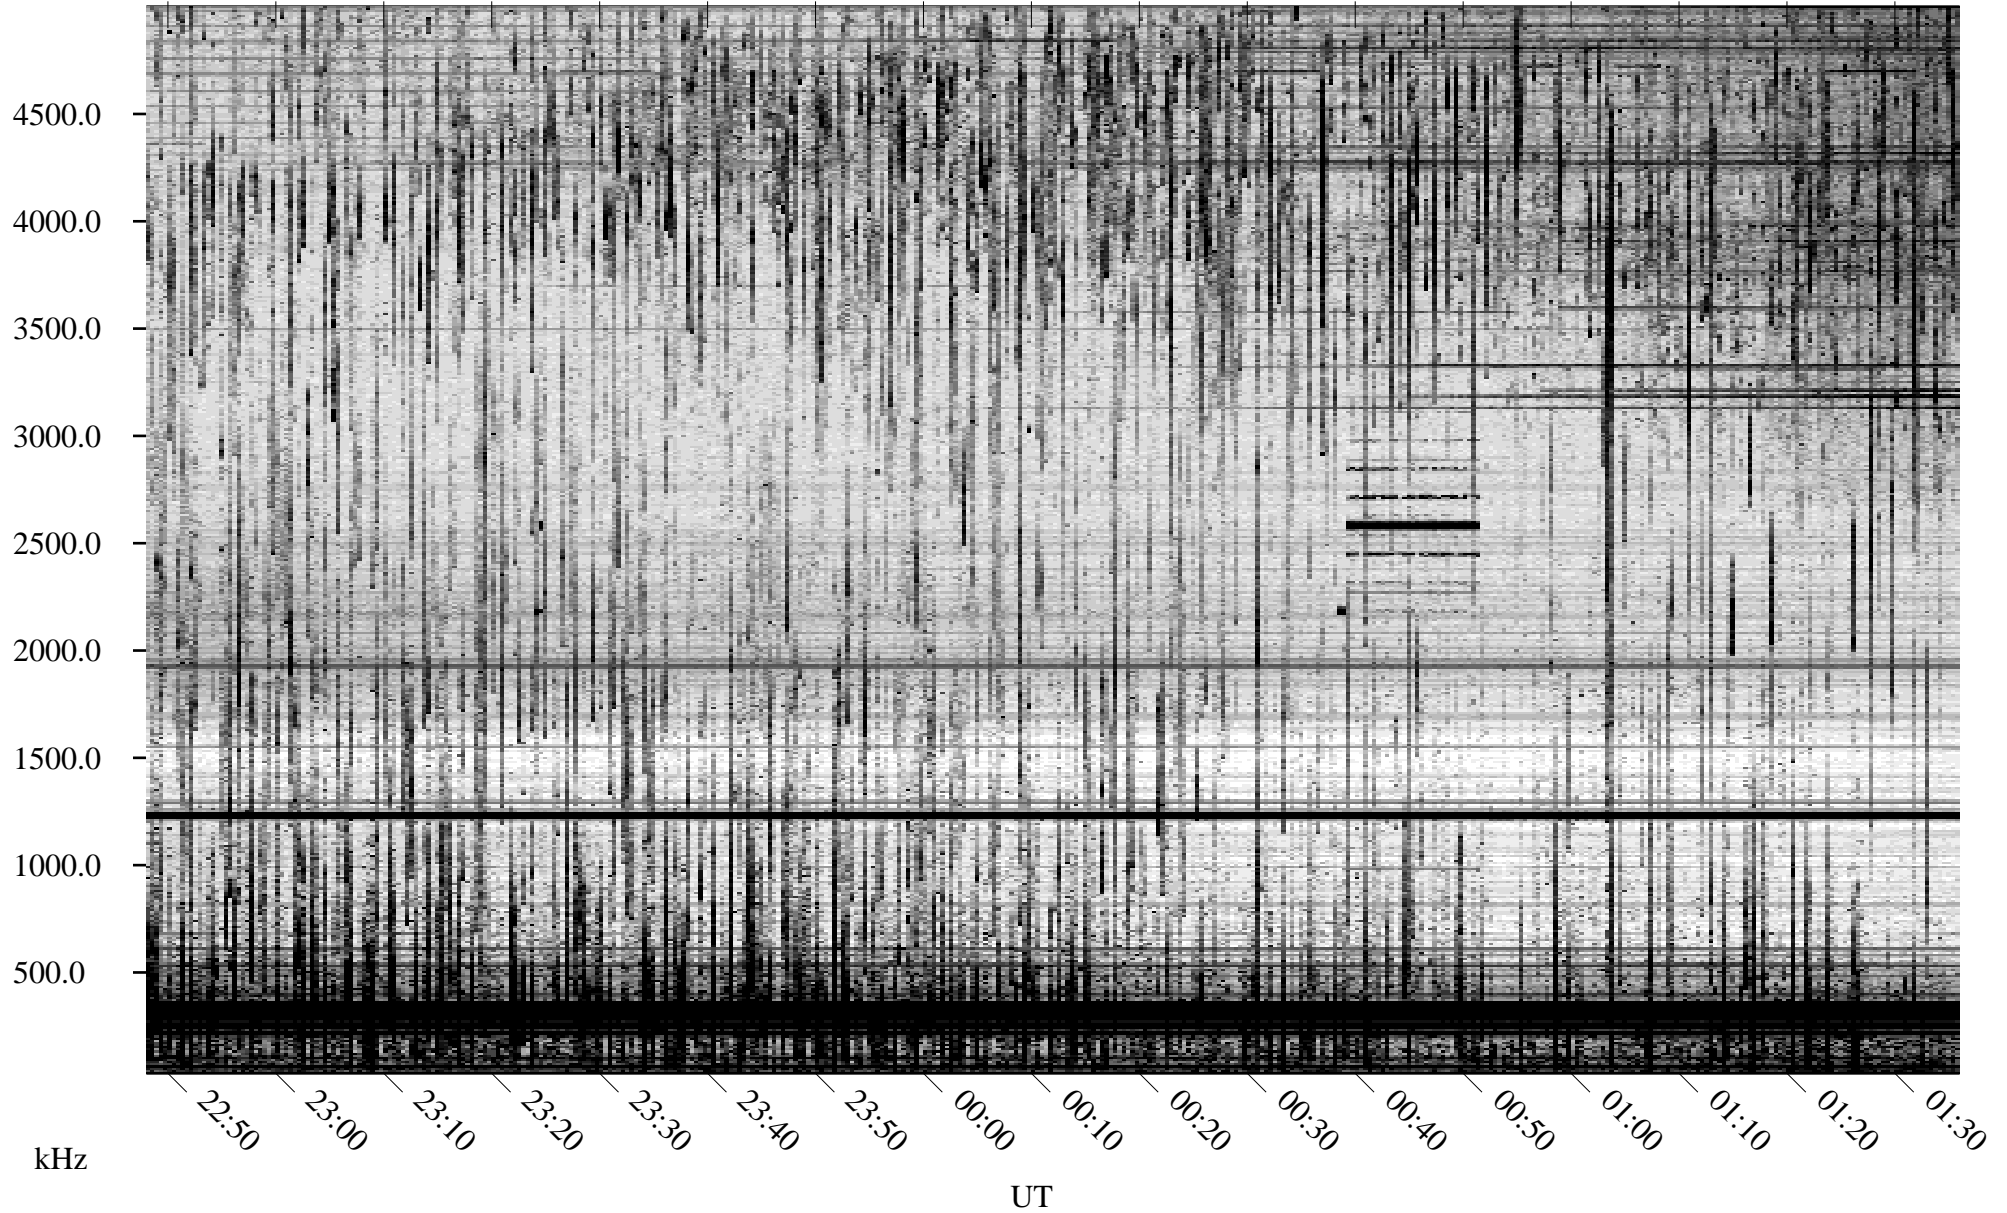

07/24/2007 Churchill, Manitoba

Linear Scale Black = 161 White = 15

CH07205L.R01m max_12

Page 1

07/24/2007 Churchill, Manitoba

Linear Scale Black = 161 White = 15

CH07205L.R01m max_12

Page 2

07/25/2007 Churchill, Manitoba

Linear Scale Black = 161 White = 15

CH07205L.R01m max_12

Page 3

07/25/2007 Churchill, Manitoba

Linear Scale Black = 161 White = 15

CH07205L.R01m max_12

Page 4

07/25/2007 Churchill, Manitoba

Linear Scale Black = 161 White = 15

CH07205L.R01m max_12

Page 5

07/25/2007 Churchill, Manitoba

Linear Scale Black = 161 White = 15

CH07205L.R01m max_12

Page 6

07/25/2007 Churchill, Manitoba

Linear Scale Black = 161 White = 15

CH07205L.R01m max_12

Page 7

07/25/2007 Churchill, Manitoba

Linear Scale Black = 161 White = 15

CH07205L.R01m max_12

Page 8