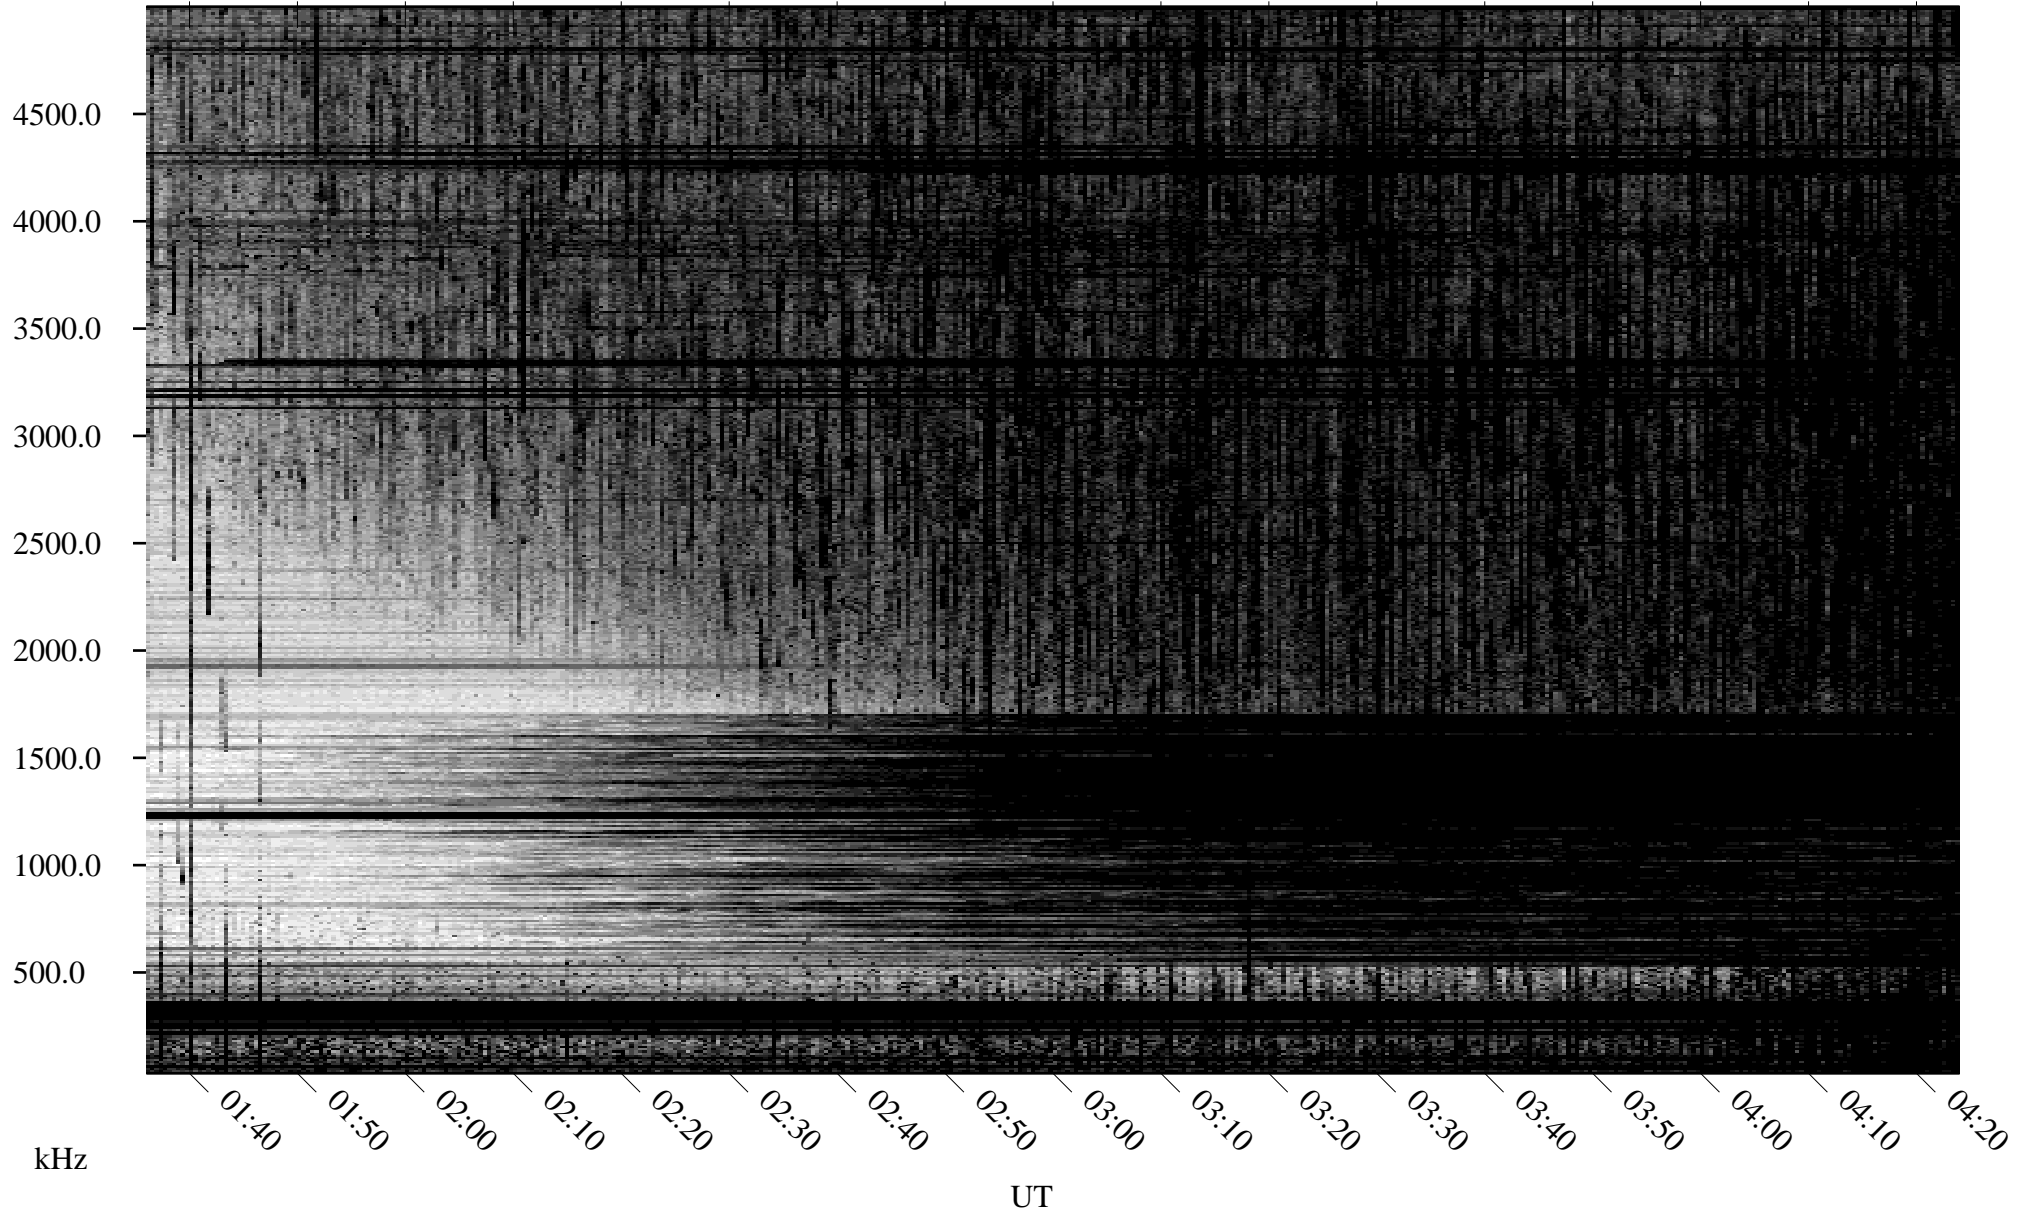

07/24/2007 Churchill, Manitoba

Linear Scale Black = 161 White = 15

CH07205L.R01m max_12

Page 1

07/24/2007 Churchill, Manitoba

Linear Scale Black = 161 White = 15

CH07205L.R01m max_12

Page 2

07/25/2007 Churchill, Manitoba

Linear Scale Black = 161 White = 15

CH07205L.R01m max_12

Page 3

07/25/2007 Churchill, Manitoba

Linear Scale Black = 161 White = 15

CH07205L.R01m max_12

Page 4

07/25/2007 Churchill, Manitoba

Linear Scale Black = 161 White = 15

CH07205L.R01m max_12

Page 5

07/25/2007 Churchill, Manitoba

Linear Scale Black = 161 White = 15

CH07205L.R01m max_12

Page 6

07/25/2007 Churchill, Manitoba

Linear Scale Black = 161 White = 15

CH07205L.R01m max_12

Page 7

07/25/2007 Churchill, Manitoba

Linear Scale Black = 161 White = 15

CH07205L.R01m max_12

Page 8