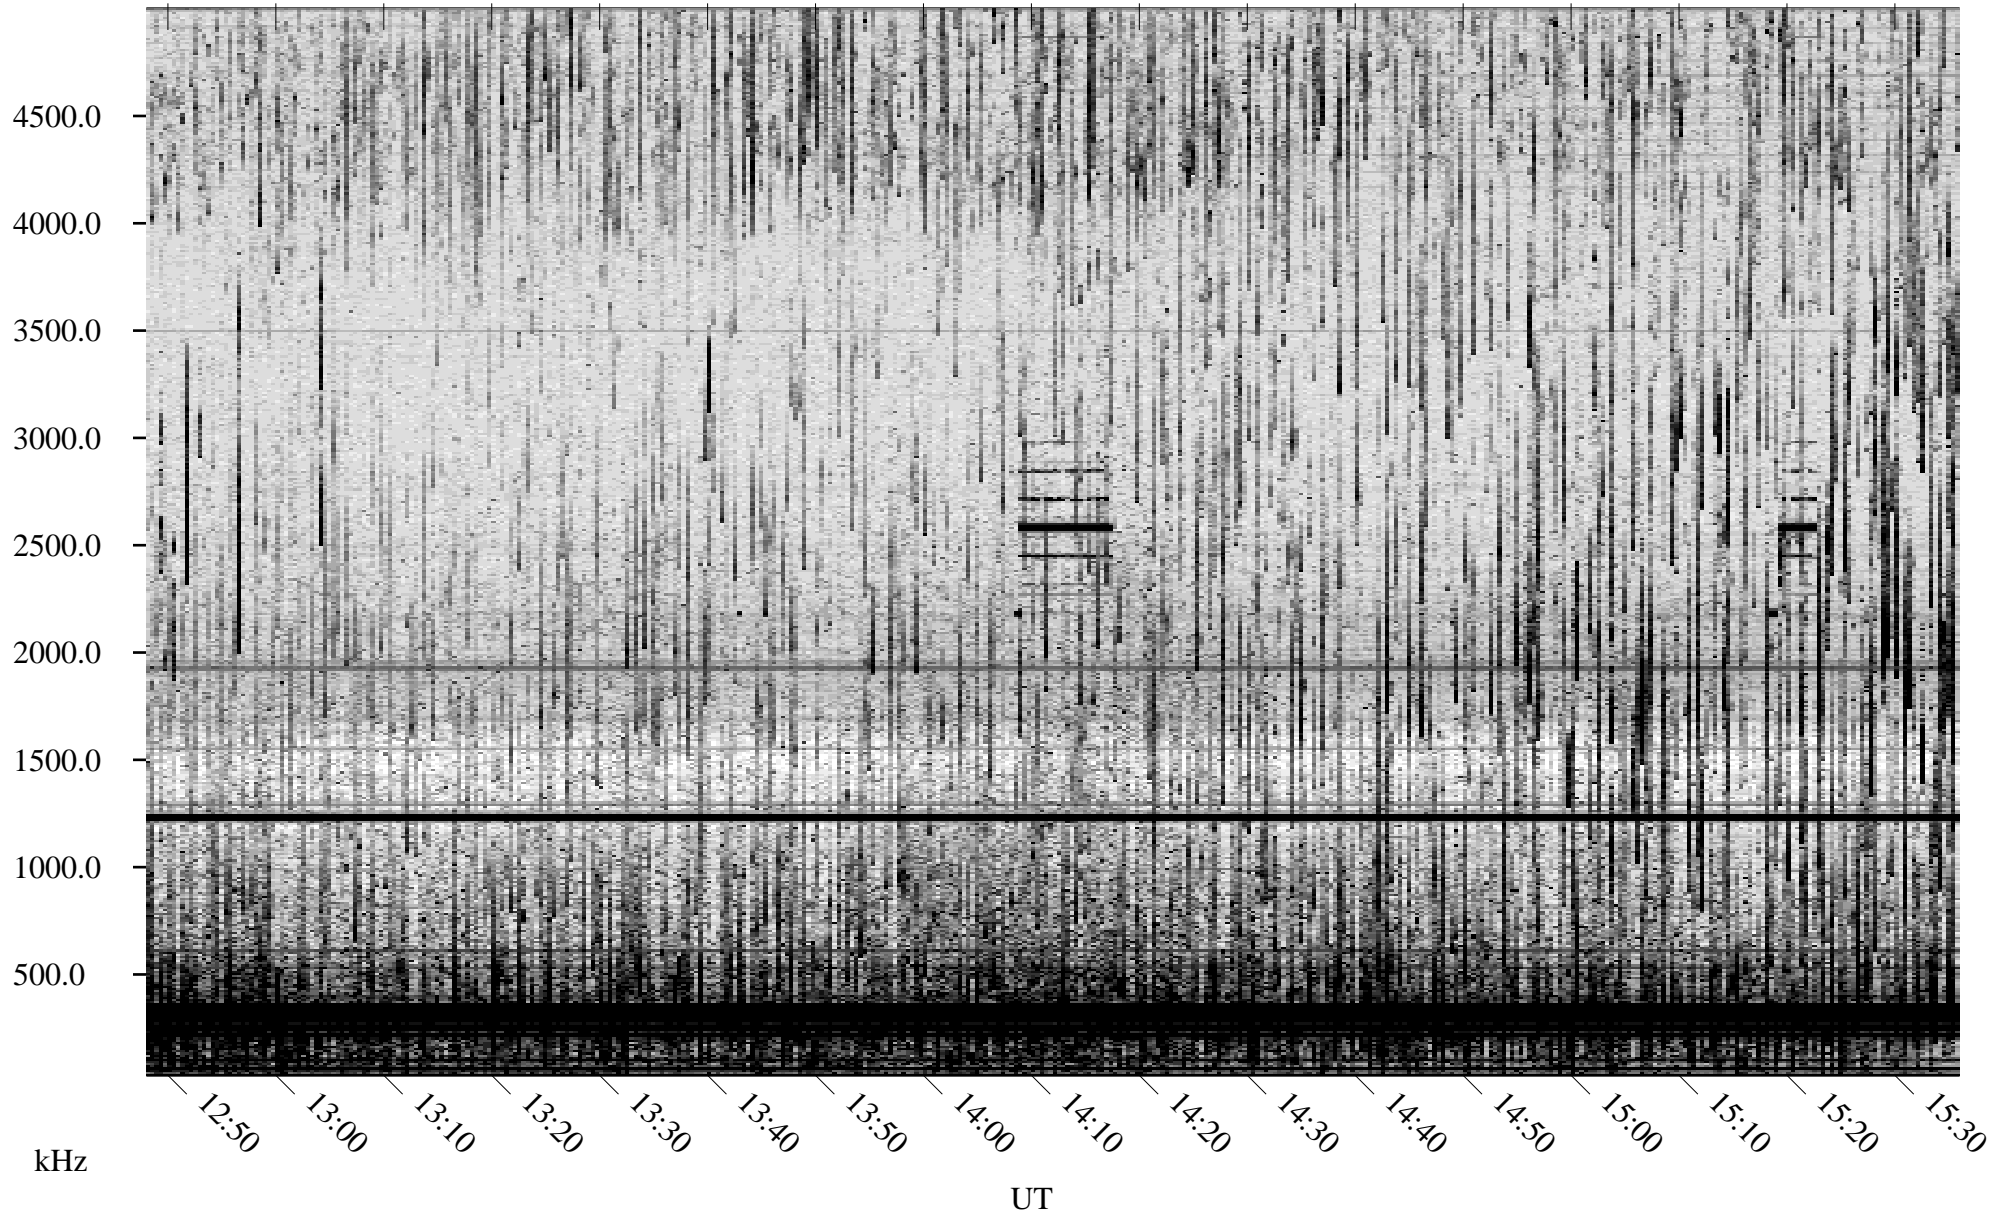

07/24/2007 Churchill, Manitoba

Linear Scale Black = 161 White = 15

CH07205L.R01m max_12

Page 1

07/24/2007 Churchill, Manitoba

Linear Scale Black = 161 White = 15

CH07205L.R01m max_12

Page 2

07/25/2007 Churchill, Manitoba

Linear Scale Black = 161 White = 15

CH07205L.R01m max_12

Page 3

07/25/2007 Churchill, Manitoba

Linear Scale Black = 161 White = 15

CH07205L.R01m max_12

Page 4

07/25/2007 Churchill, Manitoba

Linear Scale Black = 161 White = 15

CH07205L.R01m max_12

Page 5

07/25/2007 Churchill, Manitoba

Linear Scale Black = 161 White = 15

CH07205L.R01m max_12

Page 6

07/25/2007 Churchill, Manitoba

Linear Scale Black = 161 White = 15

CH07205L.R01m max_12

Page 7

07/25/2007 Churchill, Manitoba

Linear Scale Black = 161 White = 15

CH07205L.R01m max_12

Page 8