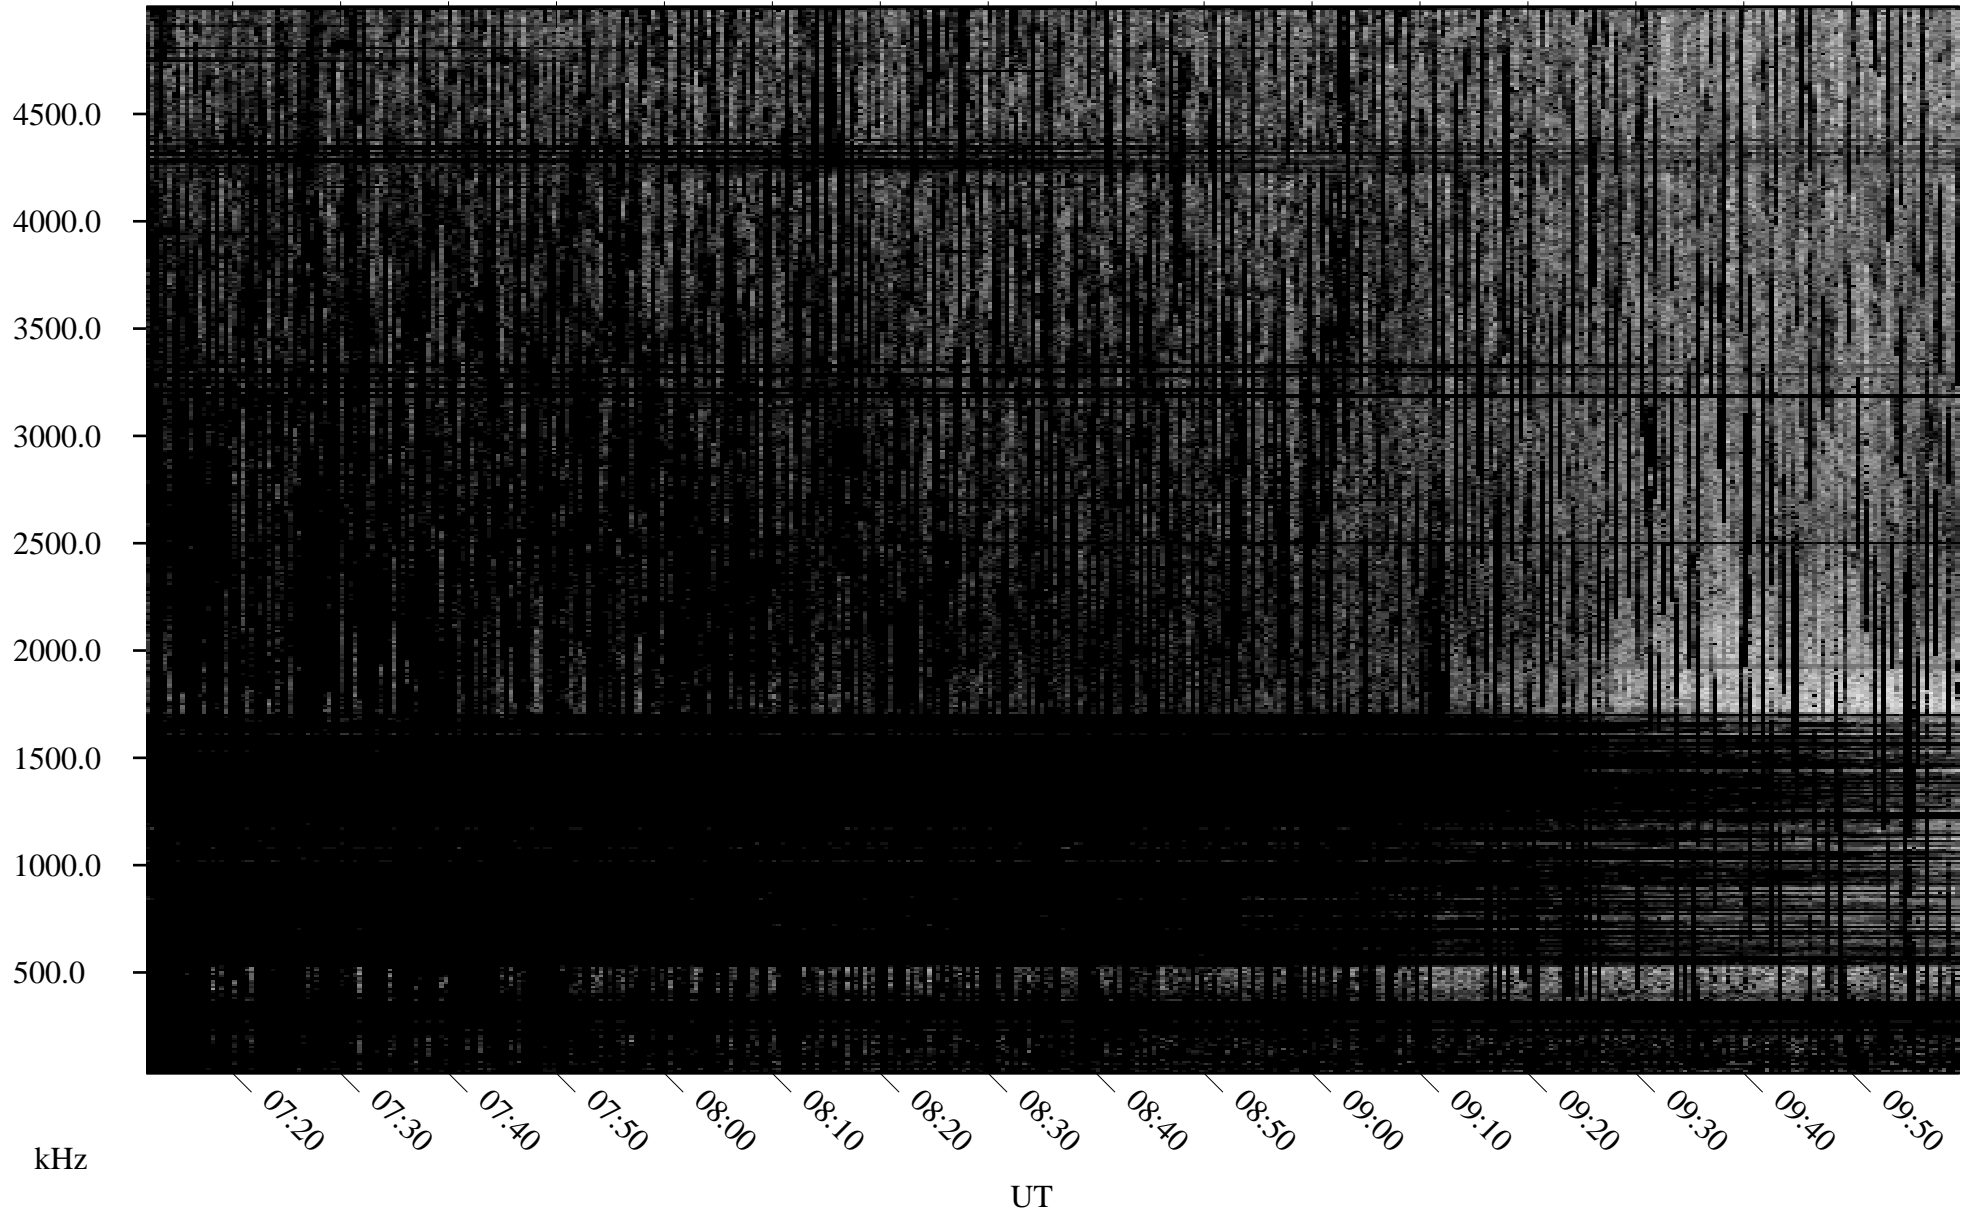

07/24/2007 Churchill, Manitoba

Linear Scale Black = 161 White = 15

CH07205L.R01m max_12

Page 1

07/24/2007 Churchill, Manitoba

Linear Scale Black = 161 White = 15

CH07205L.R01m max_12

Page 2

07/25/2007 Churchill, Manitoba

Linear Scale Black = 161 White = 15

CH07205L.R01m max_12

Page 3

07/25/2007 Churchill, Manitoba

Linear Scale Black = 161 White = 15

CH07205L.R01m max_12

Page 4

07/25/2007 Churchill, Manitoba

Linear Scale Black = 161 White = 15

CH07205L.R01m max_12

Page 5

07/25/2007 Churchill, Manitoba

Linear Scale Black = 161 White = 15

CH07205L.R01m max_12

Page 6

07/25/2007 Churchill, Manitoba

Linear Scale Black = 161 White = 15

CH07205L.R01m max_12

Page 7

07/25/2007 Churchill, Manitoba

Linear Scale Black = 161 White = 15

CH07205L.R01m max_12

Page 8