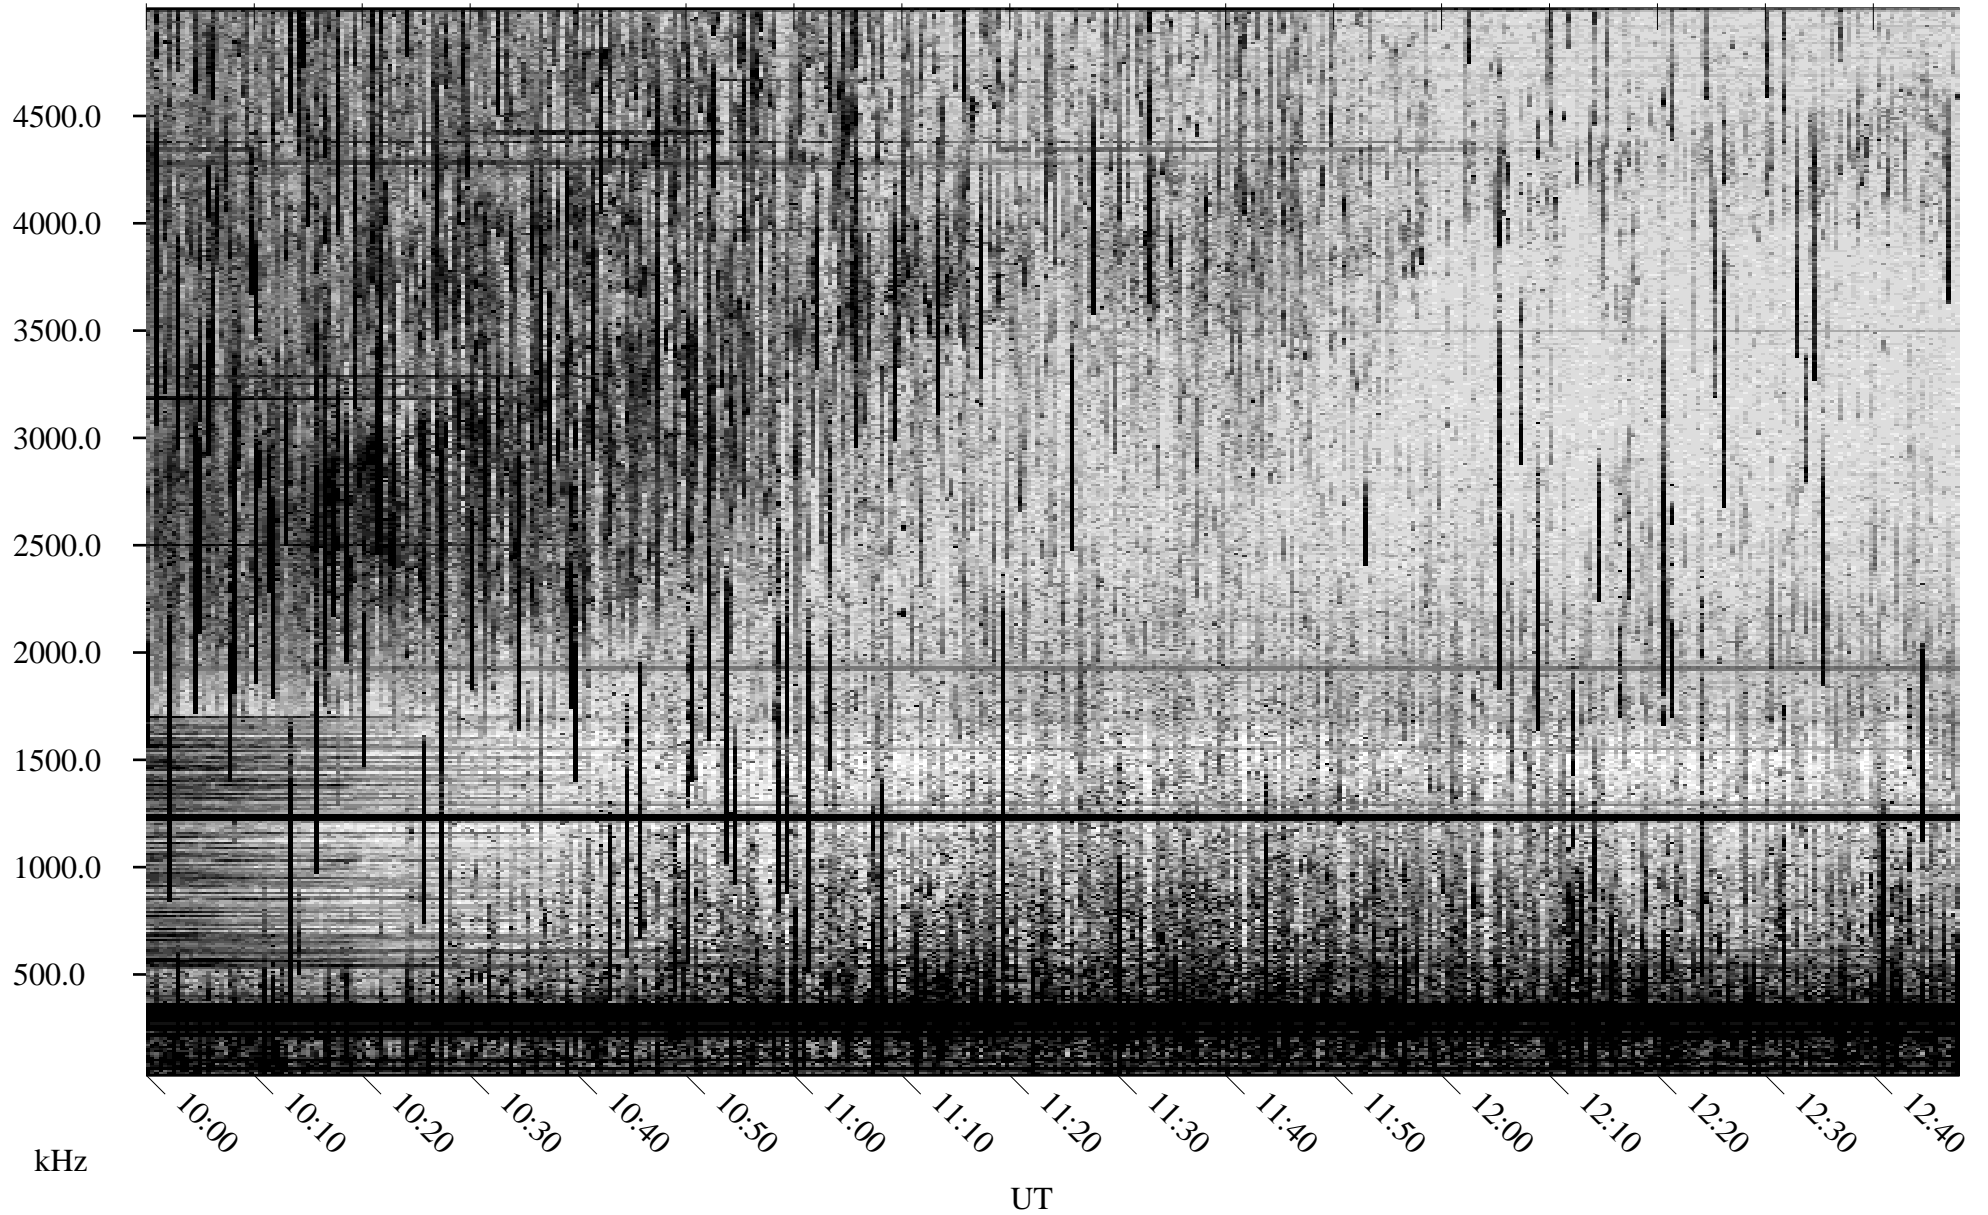

07/24/2007 Churchill, Manitoba

Linear Scale Black = 161 White = 15

CH07205L.R01m max_12

Page 1

07/24/2007 Churchill, Manitoba

Linear Scale Black = 161 White = 15

CH07205L.R01m max_12

Page 2

07/25/2007 Churchill, Manitoba

Linear Scale Black = 161 White = 15

CH07205L.R01m max_12

Page 3

07/25/2007 Churchill, Manitoba

Linear Scale Black = 161 White = 15

CH07205L.R01m max_12

Page 4

07/25/2007 Churchill, Manitoba

Linear Scale Black = 161 White = 15

CH07205L.R01m max_12

Page 5

07/25/2007 Churchill, Manitoba

Linear Scale Black = 161 White = 15

CH07205L.R01m max_12

Page 6

07/25/2007 Churchill, Manitoba

Linear Scale Black = 161 White = 15

CH07205L.R01m max_12

Page 7

07/25/2007 Churchill, Manitoba

Linear Scale Black = 161 White = 15

CH07205L.R01m max_12

Page 8