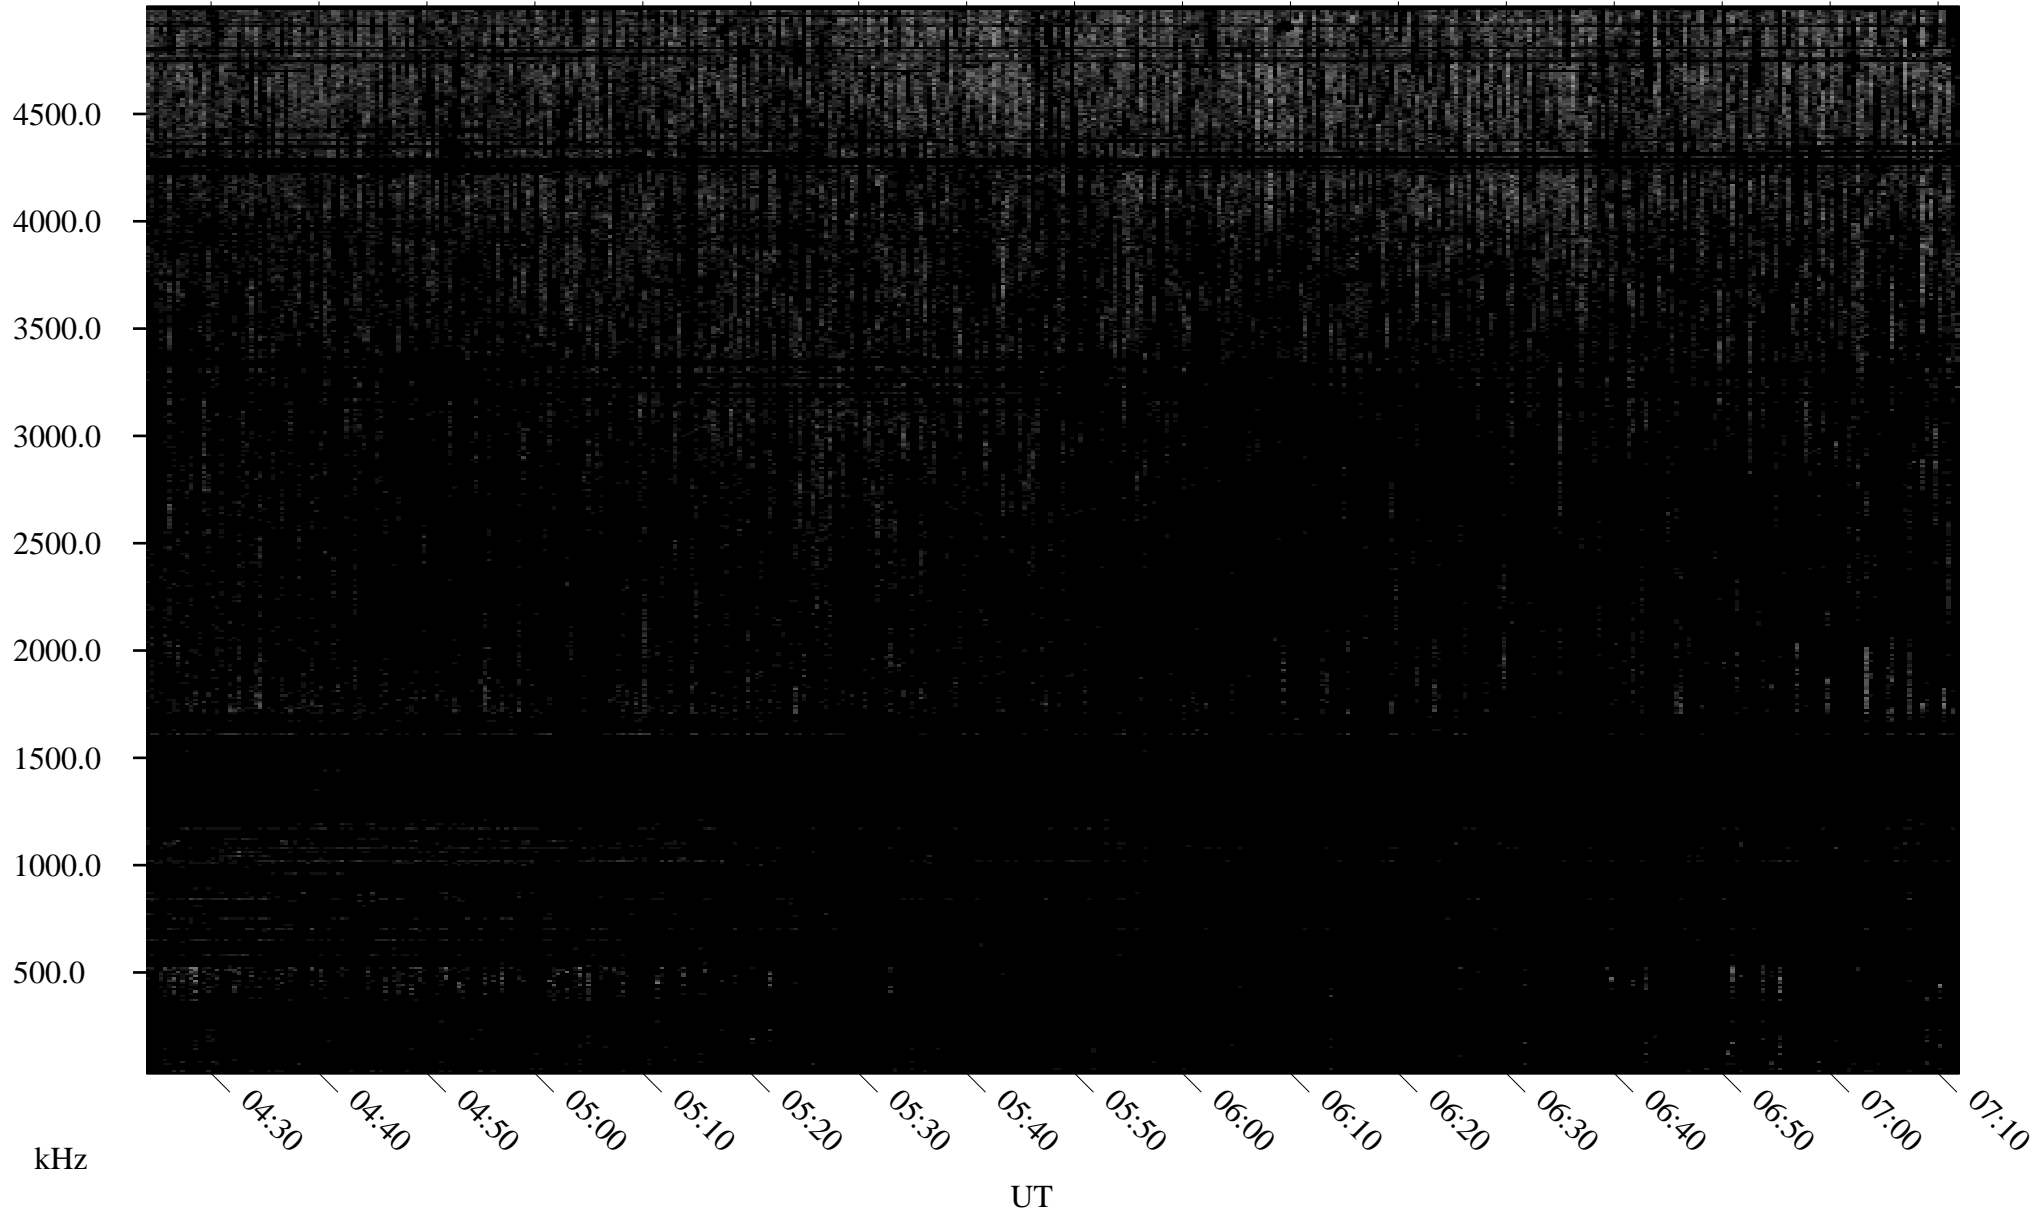

07/24/2007 Churchill, Manitoba

Linear Scale Black = 161 White = 15

CH07205L.R01m max_12

Page 1

07/24/2007 Churchill, Manitoba

Linear Scale Black = 161 White = 15

CH07205L.R01m max_12

Page 2

07/25/2007 Churchill, Manitoba

Linear Scale Black = 161 White = 15

CH07205L.R01m max_12

Page 3

07/25/2007 Churchill, Manitoba

Linear Scale Black = 161 White = 15

CH07205L.R01m max_12

Page 4

07/25/2007 Churchill, Manitoba

Linear Scale Black = 161 White = 15

CH07205L.R01m max_12

Page 5

07/25/2007 Churchill, Manitoba

Linear Scale Black = 161 White = 15

CH07205L.R01m max_12

Page 6

07/25/2007 Churchill, Manitoba

Linear Scale Black = 161 White = 15

CH07205L.R01m max_12

Page 7

07/25/2007 Churchill, Manitoba

Linear Scale Black = 161 White = 15

CH07205L.R01m max_12

Page 8