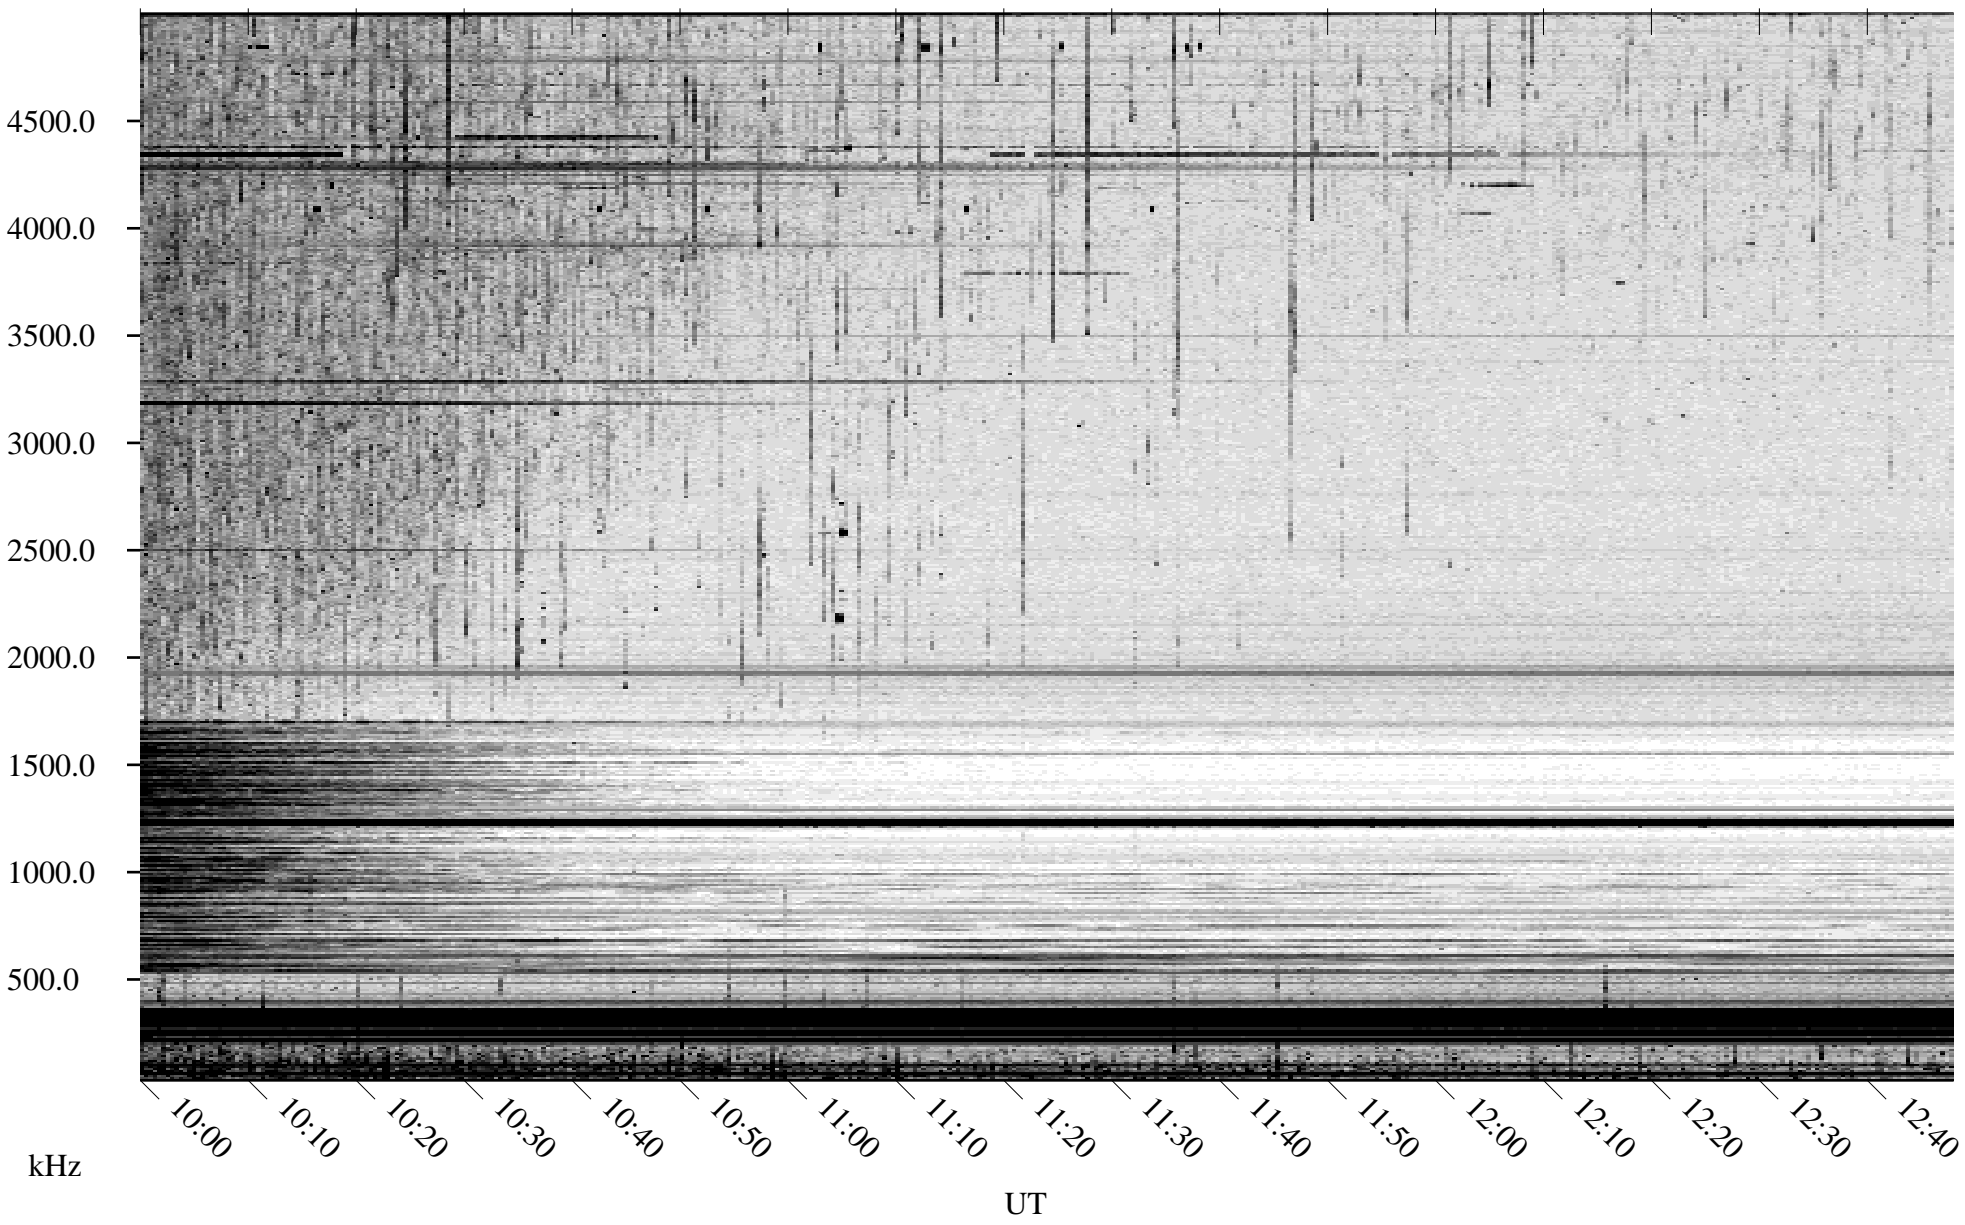

07/25/2007 Churchill, Manitoba

Linear Scale Black = 161 White = 15

CH07206L.R00m max_12

Page 1

07/25/2007 Churchill, Manitoba

Linear Scale Black = 161 White = 15

CH07206L.R00m max_12

Page 2

07/26/2007 Churchill, Manitoba

Linear Scale Black = 161 White = 15

CH07206L.R00m max_12

Page 3

07/26/2007 Churchill, Manitoba

Linear Scale Black = 161 White = 15

CH07206L.R00m max_12

Page 4

07/26/2007 Churchill, Manitoba

Linear Scale Black = 161 White = 15

CH07206L.R00m max_12

Page 5

07/26/2007 Churchill, Manitoba

Linear Scale Black = 161 White = 15

CH07206L.R00m max_12

07/26/2007 Churchill, Manitoba

Linear Scale Black = 161 White = 15

CH07206L.R00m max_12

Page 7

07/26/2007 Churchill, Manitoba

Linear Scale Black = 161 White = 15

CH07206L.R00m max_12

Page 8