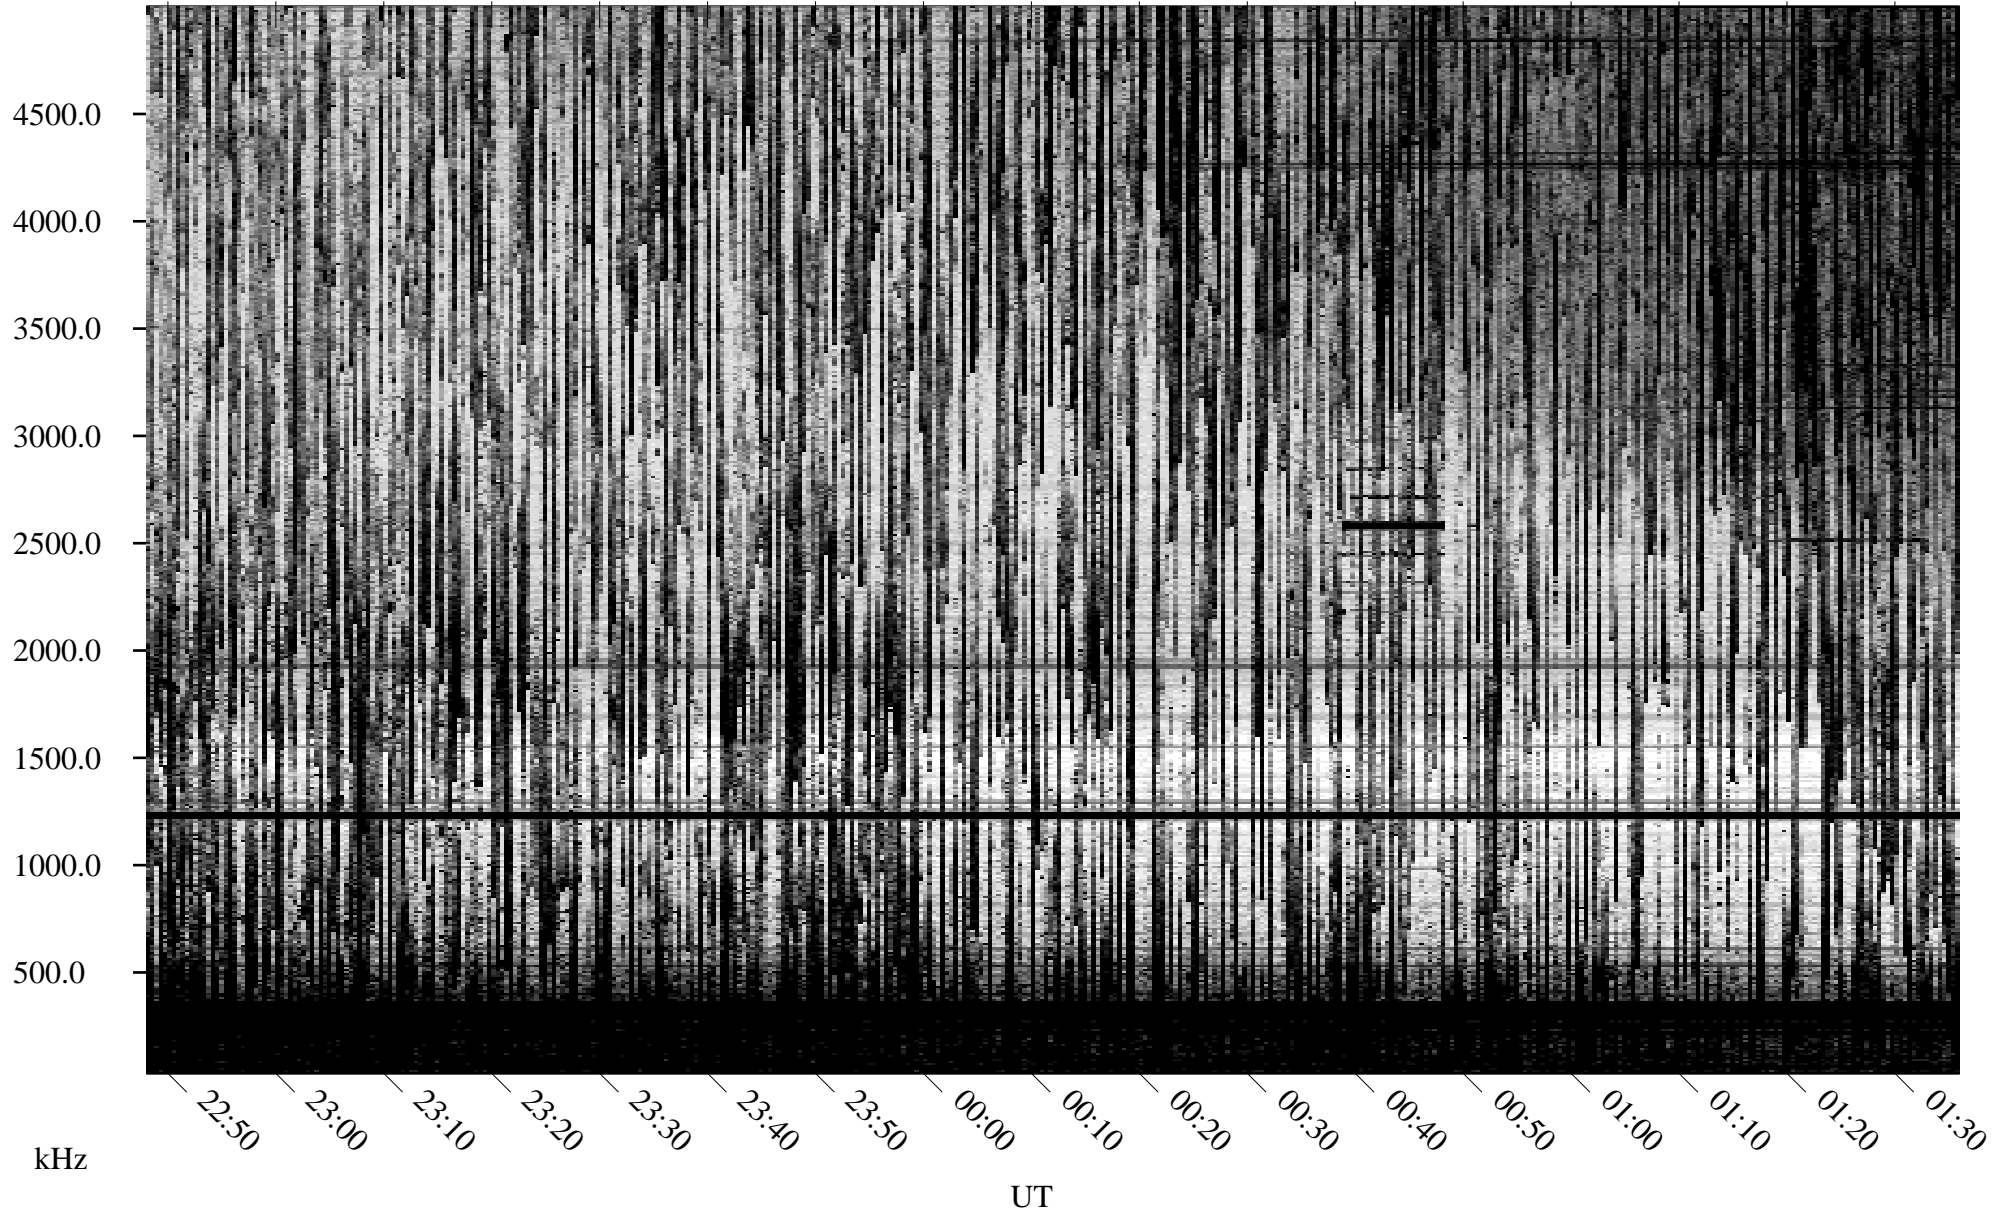

07/25/2007 Churchill, Manitoba

Linear Scale Black = 161 White = 15

CH07206L.R00m max_12

Page 1

07/25/2007 Churchill, Manitoba

Linear Scale Black = 161 White = 15

CH07206L.R00m max_12

Page 2

07/26/2007 Churchill, Manitoba

Linear Scale Black = 161 White = 15

CH07206L.R00m max_12

Page 3

07/26/2007 Churchill, Manitoba

Linear Scale Black = 161 White = 15

CH07206L.R00m max_12

Page 4

07/26/2007 Churchill, Manitoba

Linear Scale Black = 161 White = 15

CH07206L.R00m max_12

Page 5

07/26/2007 Churchill, Manitoba

Linear Scale Black = 161 White = 15

CH07206L.R00m max_12

07/26/2007 Churchill, Manitoba

Linear Scale Black = 161 White = 15

CH07206L.R00m max_12

Page 7

07/26/2007 Churchill, Manitoba

Linear Scale Black = 161 White = 15

CH07206L.R00m max_12

Page 8