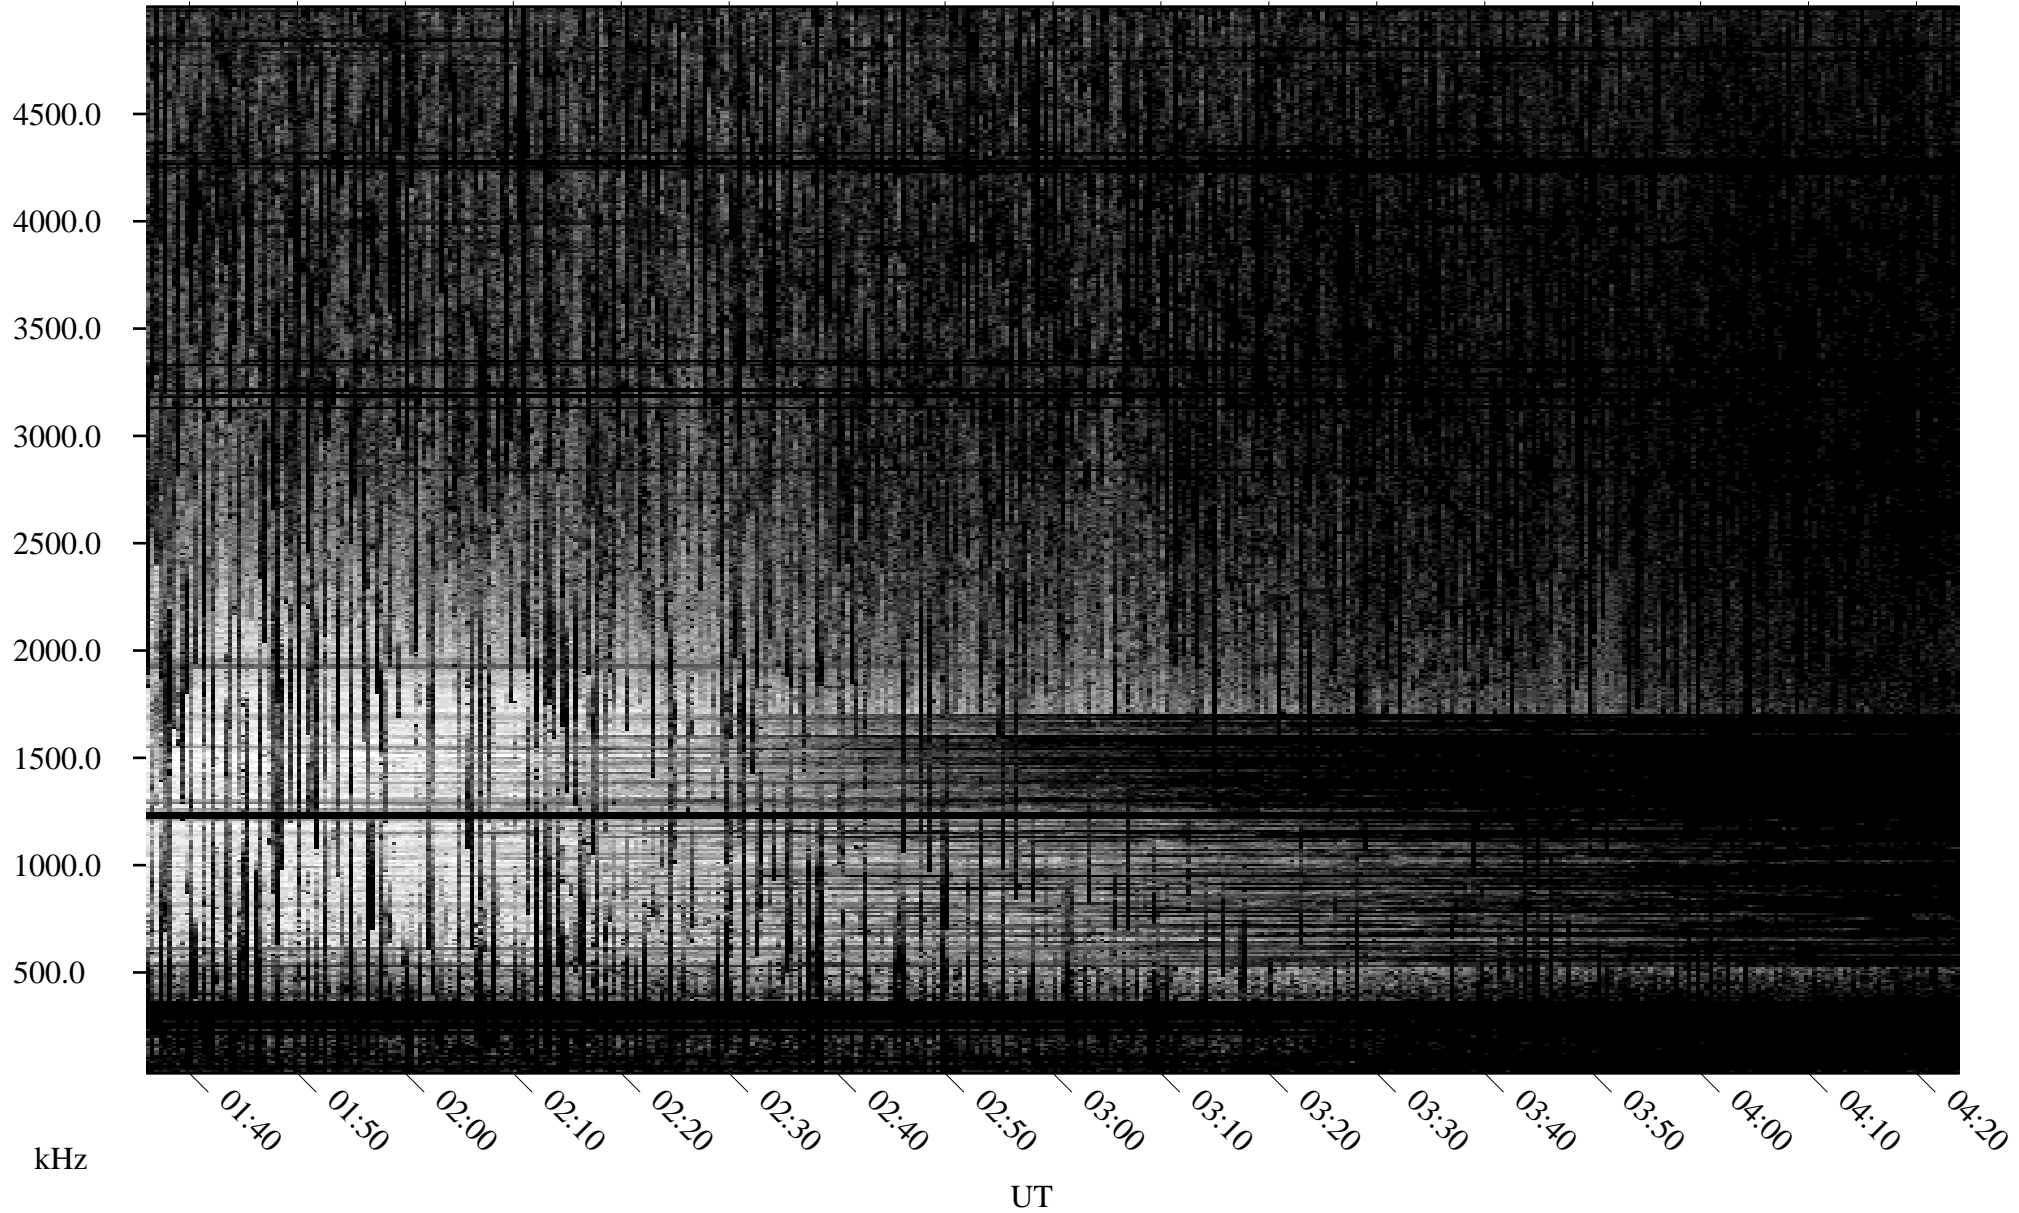

07/25/2007 Churchill, Manitoba

Linear Scale Black = 161 White = 15

CH07206L.R00m max_12

Page 1

07/25/2007 Churchill, Manitoba

Linear Scale Black = 161 White = 15

CH07206L.R00m max_12

Page 2

07/26/2007 Churchill, Manitoba

Linear Scale Black = 161 White = 15

CH07206L.R00m max_12

Page 3

07/26/2007 Churchill, Manitoba

Linear Scale Black = 161 White = 15

CH07206L.R00m max_12

Page 4

07/26/2007 Churchill, Manitoba

Linear Scale Black = 161 White = 15

CH07206L.R00m max_12

Page 5

07/26/2007 Churchill, Manitoba

Linear Scale Black = 161 White = 15

CH07206L.R00m max_12

07/26/2007 Churchill, Manitoba

Linear Scale Black = 161 White = 15

CH07206L.R00m max_12

Page 7

07/26/2007 Churchill, Manitoba

Linear Scale Black = 161 White = 15

CH07206L.R00m max_12

Page 8