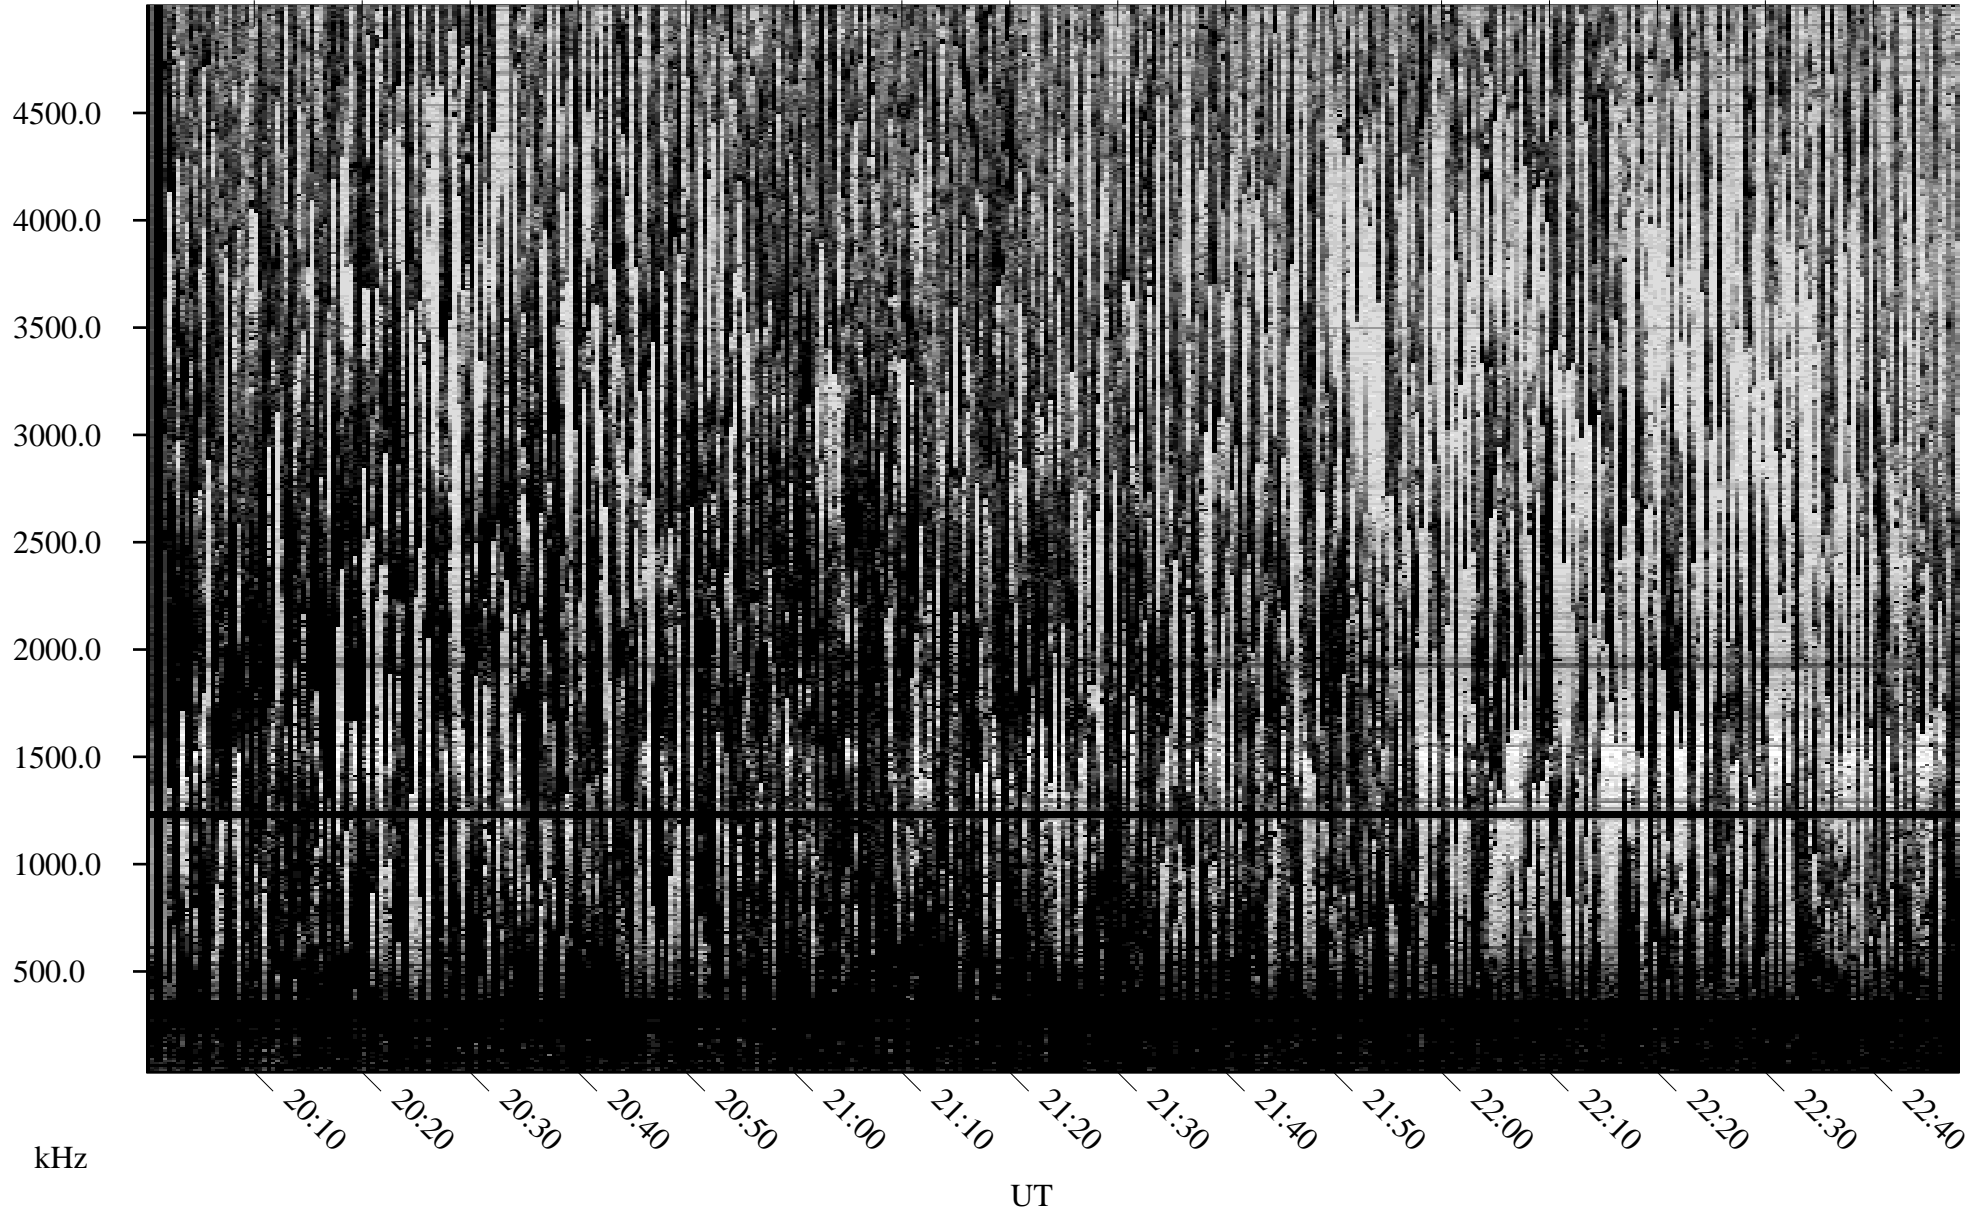

07/25/2007 Churchill, Manitoba

Linear Scale Black = 161 White = 15

CH07206L.R00m max_12

Page 1

07/25/2007 Churchill, Manitoba

Linear Scale Black = 161 White = 15

CH07206L.R00m max_12

Page 2

07/26/2007 Churchill, Manitoba

Linear Scale Black = 161 White = 15

CH07206L.R00m max_12

Page 3

07/26/2007 Churchill, Manitoba

Linear Scale Black = 161 White = 15

CH07206L.R00m max_12

Page 4

07/26/2007 Churchill, Manitoba

Linear Scale Black = 161 White = 15

CH07206L.R00m max_12

Page 5

07/26/2007 Churchill, Manitoba

Linear Scale Black = 161 White = 15

CH07206L.R00m max_12

07/26/2007 Churchill, Manitoba

Linear Scale Black = 161 White = 15

CH07206L.R00m max_12

Page 7

07/26/2007 Churchill, Manitoba

Linear Scale Black = 161 White = 15

CH07206L.R00m max_12

Page 8