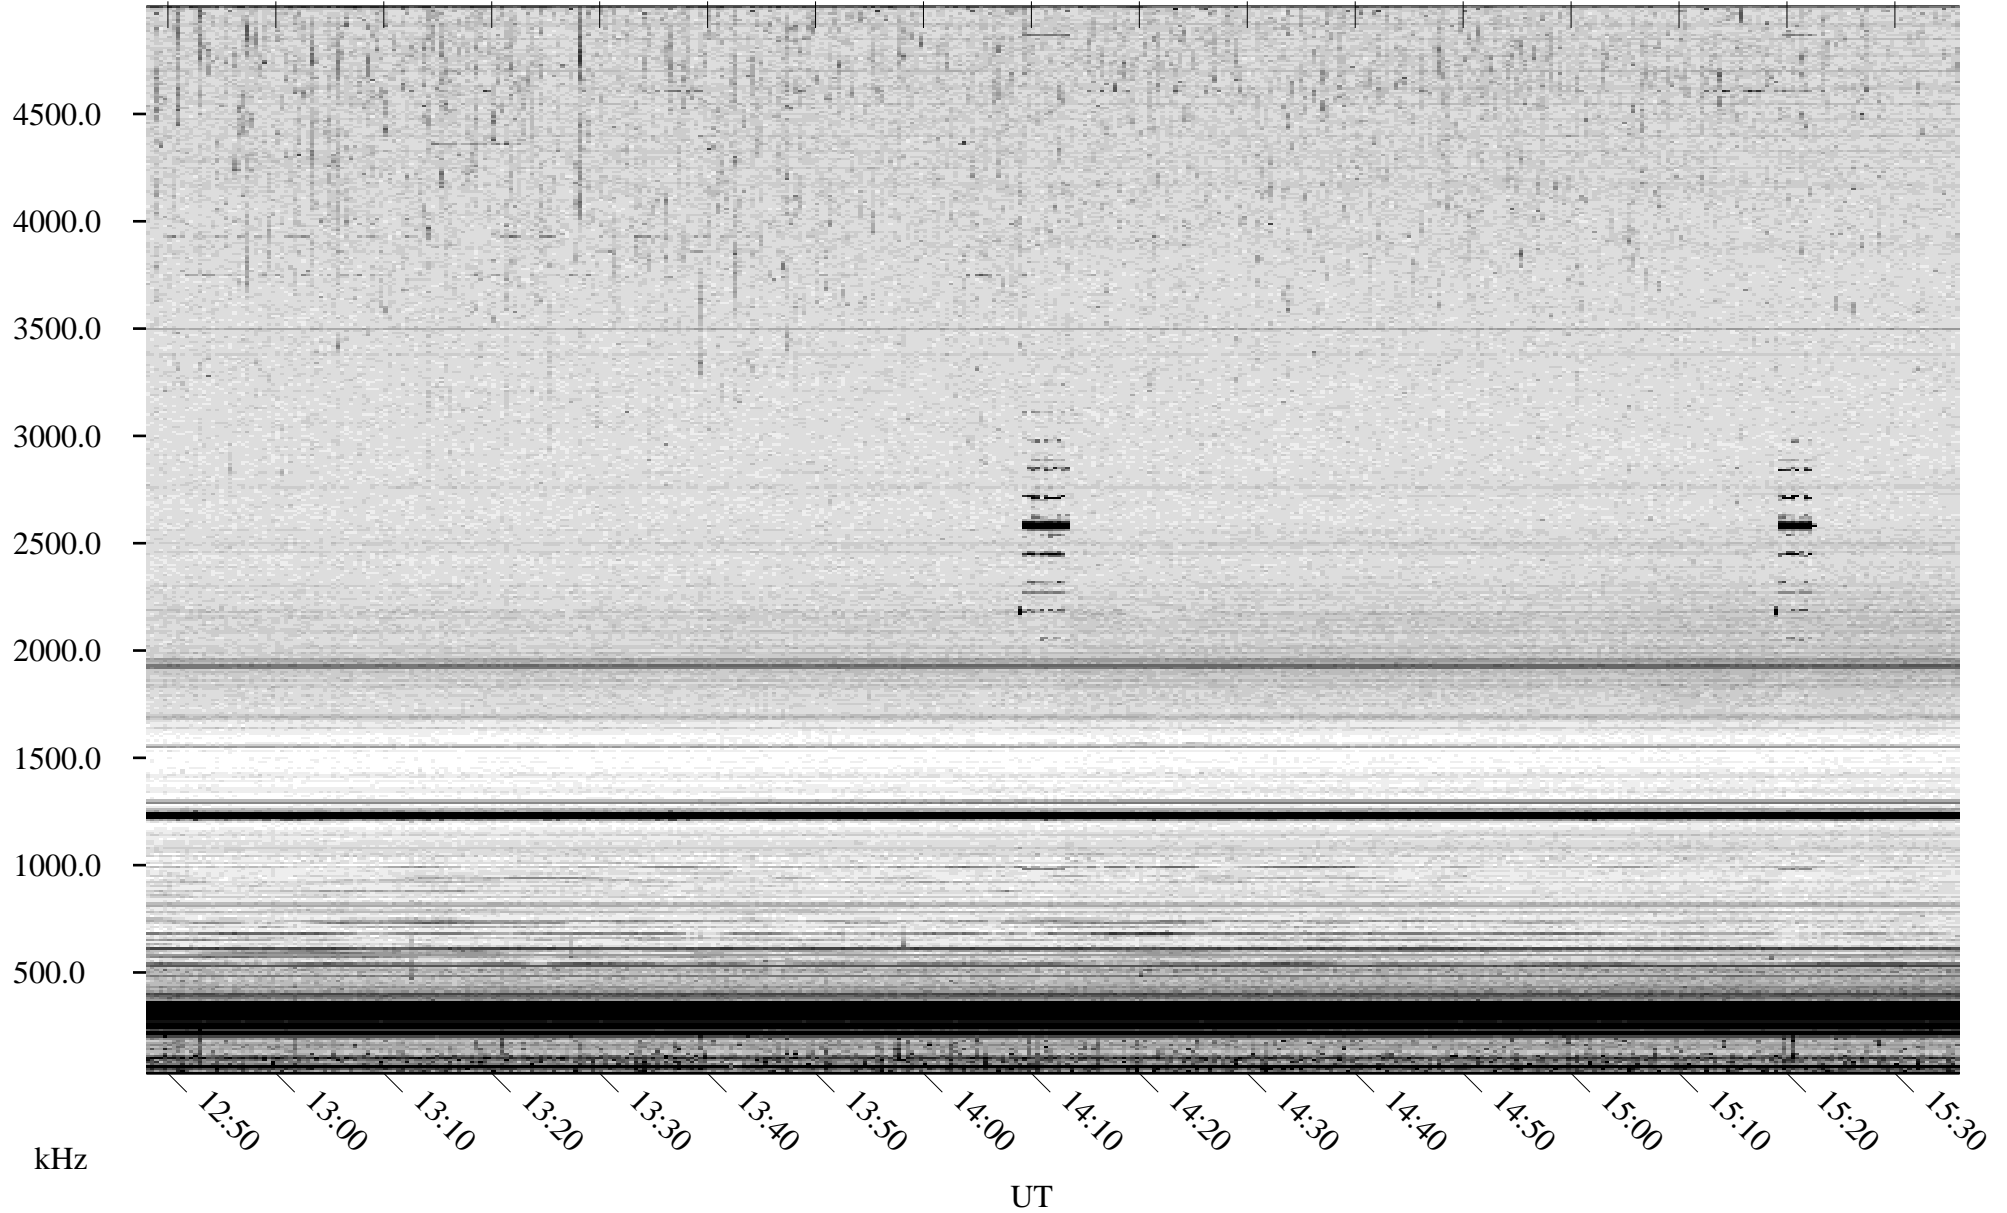

07/25/2007 Churchill, Manitoba

Linear Scale Black = 161 White = 15

CH07206L.R00m max_12

Page 1

07/25/2007 Churchill, Manitoba

Linear Scale Black = 161 White = 15

CH07206L.R00m max_12

Page 2

07/26/2007 Churchill, Manitoba

Linear Scale Black = 161 White = 15

CH07206L.R00m max_12

Page 3

07/26/2007 Churchill, Manitoba

Linear Scale Black = 161 White = 15

CH07206L.R00m max_12

Page 4

07/26/2007 Churchill, Manitoba

Linear Scale Black = 161 White = 15

CH07206L.R00m max_12

Page 5

07/26/2007 Churchill, Manitoba

Linear Scale Black = 161 White = 15

CH07206L.R00m max_12

07/26/2007 Churchill, Manitoba

Linear Scale Black = 161 White = 15

CH07206L.R00m max_12

Page 7

07/26/2007 Churchill, Manitoba

Linear Scale Black = 161 White = 15

CH07206L.R00m max_12

Page 8