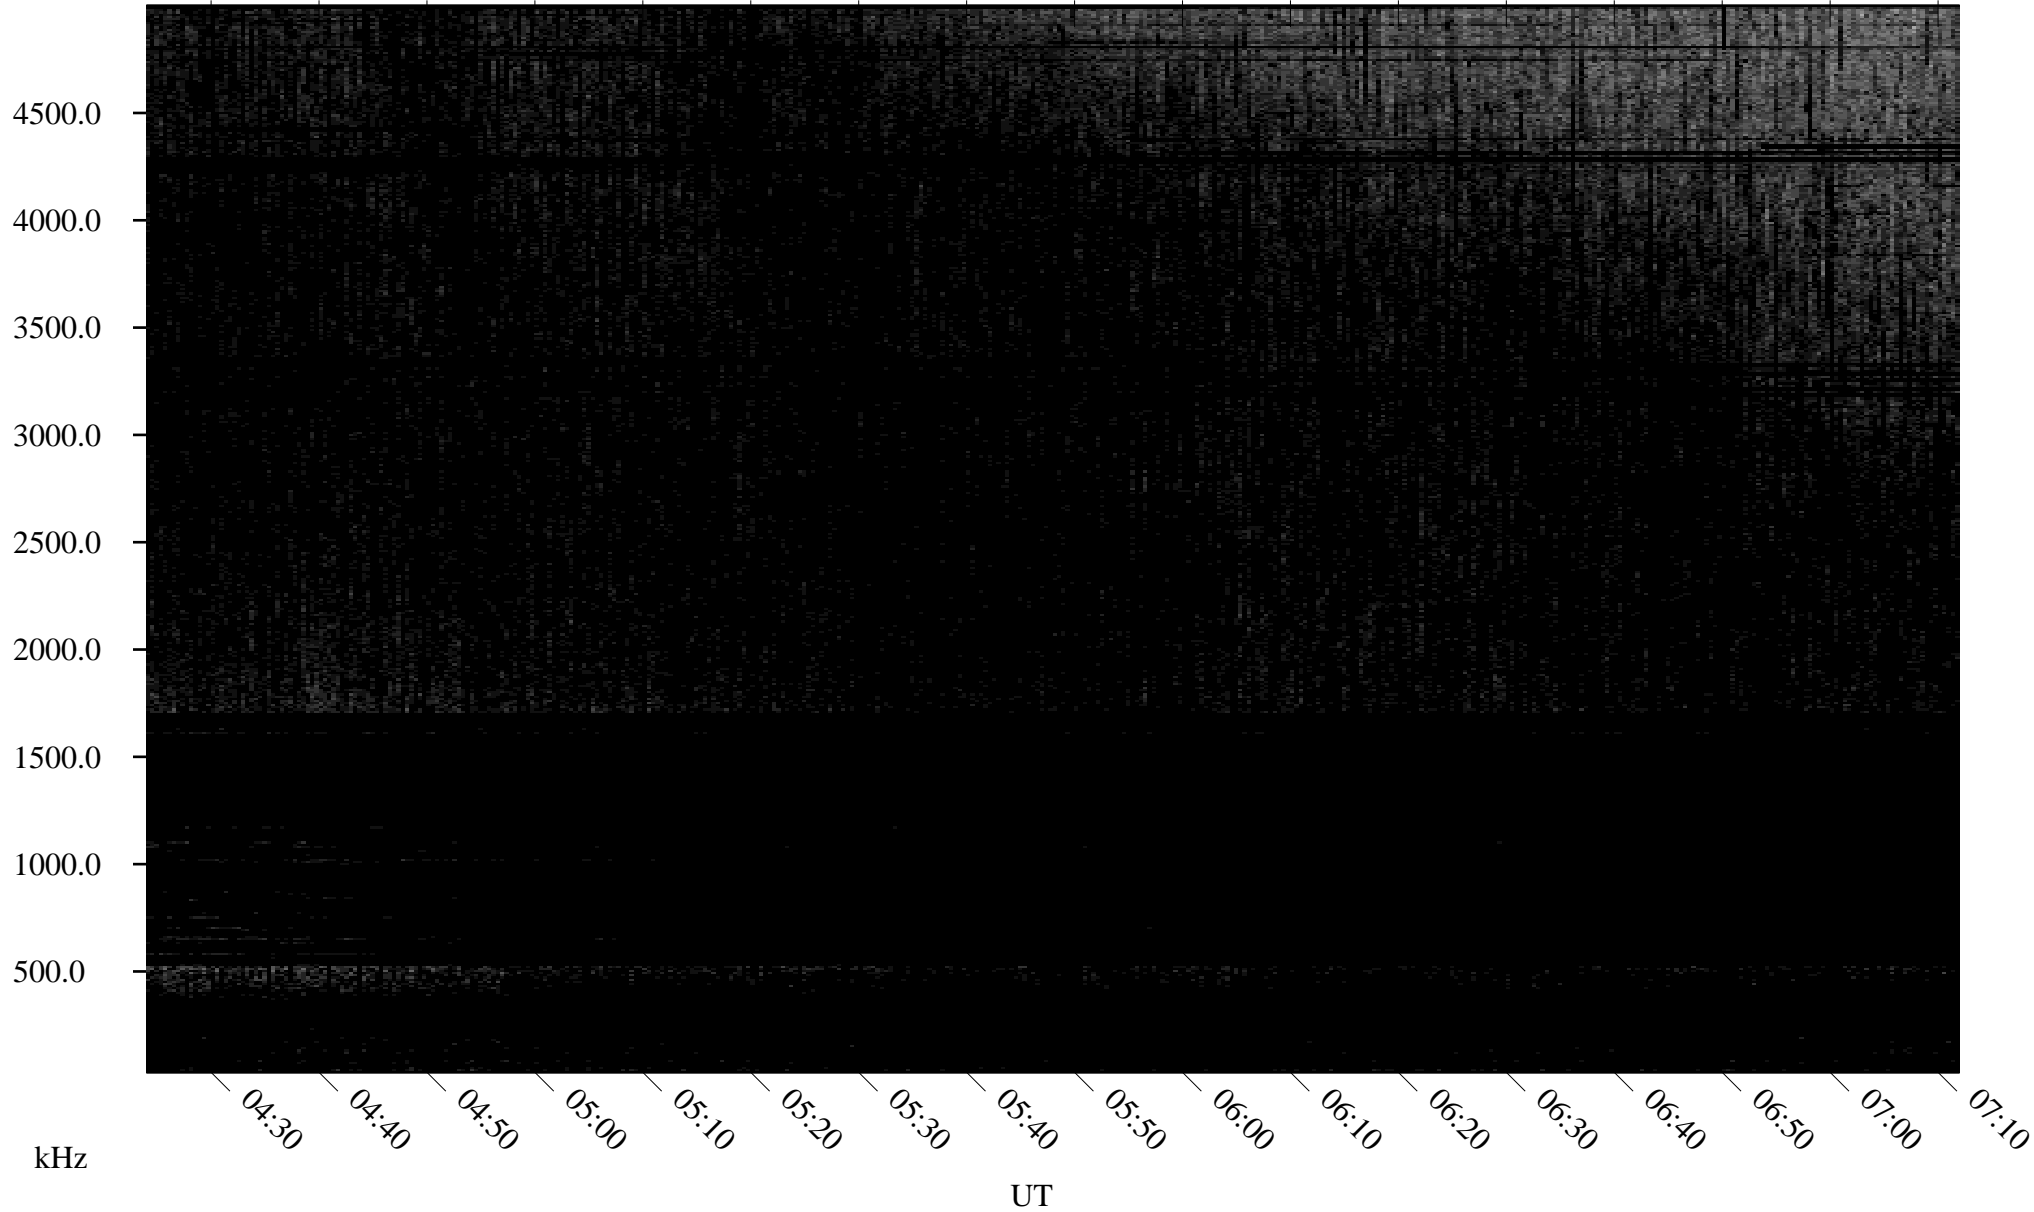

07/25/2007 Churchill, Manitoba

Linear Scale Black = 161 White = 15

CH07206L.R00m max_12

Page 1

07/25/2007 Churchill, Manitoba

Linear Scale Black = 161 White = 15

CH07206L.R00m max_12

Page 2

07/26/2007 Churchill, Manitoba

Linear Scale Black = 161 White = 15

CH07206L.R00m max_12

Page 3

07/26/2007 Churchill, Manitoba

Linear Scale Black = 161 White = 15

CH07206L.R00m max_12

Page 4

07/26/2007 Churchill, Manitoba

Linear Scale Black = 161 White = 15

CH07206L.R00m max_12

Page 5

07/26/2007 Churchill, Manitoba

Linear Scale Black = 161 White = 15

CH07206L.R00m max_12

07/26/2007 Churchill, Manitoba

Linear Scale Black = 161 White = 15

CH07206L.R00m max_12

Page 7

07/26/2007 Churchill, Manitoba

Linear Scale Black = 161 White = 15

CH07206L.R00m max_12

Page 8