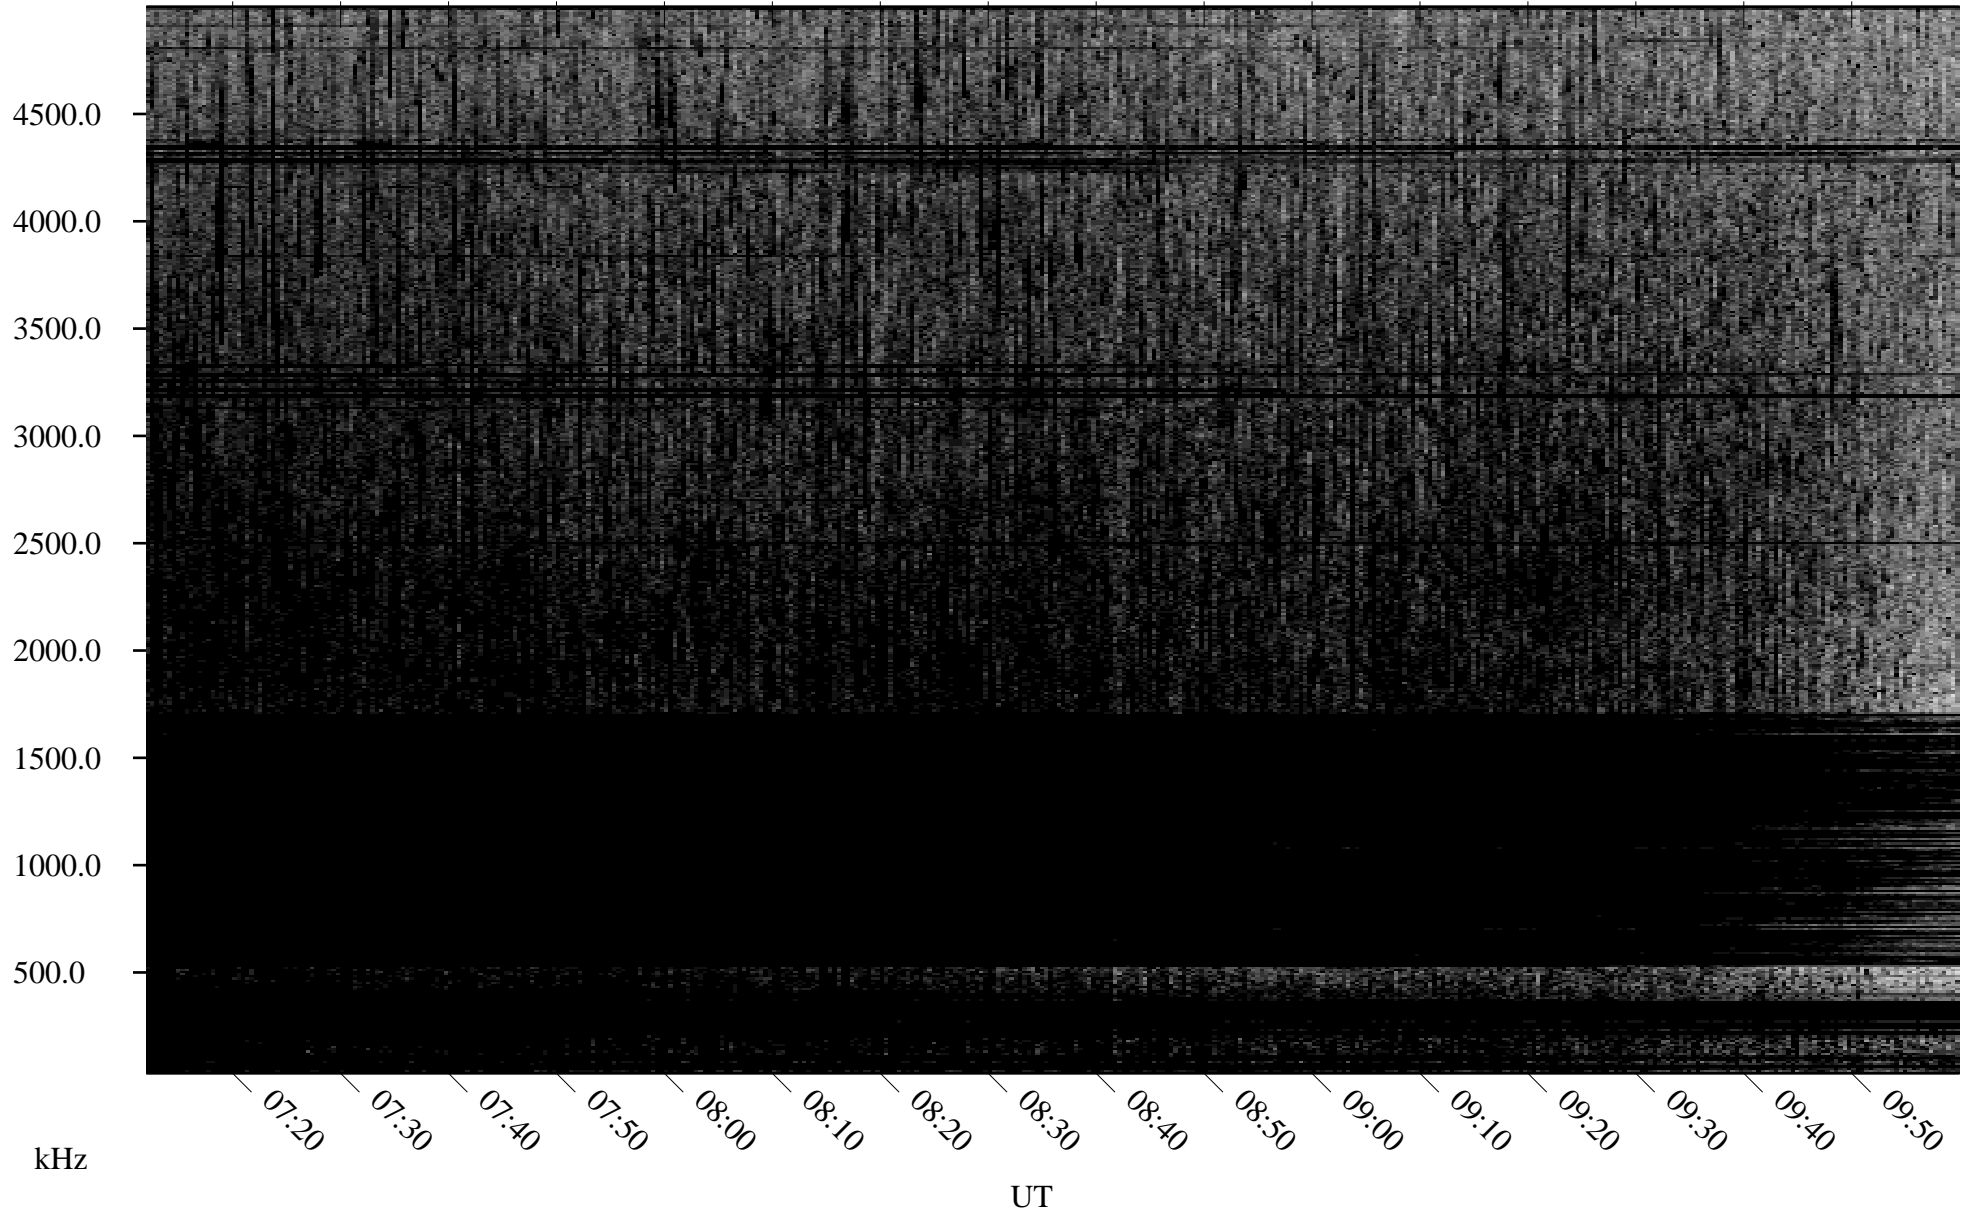

07/25/2007 Churchill, Manitoba

Linear Scale Black = 161 White = 15

CH07206L.R00m max_12

Page 1

07/25/2007 Churchill, Manitoba

Linear Scale Black = 161 White = 15

CH07206L.R00m max_12

Page 2

07/26/2007 Churchill, Manitoba

Linear Scale Black = 161 White = 15

CH07206L.R00m max_12

Page 3

07/26/2007 Churchill, Manitoba

Linear Scale Black = 161 White = 15

CH07206L.R00m max_12

Page 4

07/26/2007 Churchill, Manitoba

Linear Scale Black = 161 White = 15

CH07206L.R00m max_12

Page 5

07/26/2007 Churchill, Manitoba

Linear Scale Black = 161 White = 15

CH07206L.R00m max_12

07/26/2007 Churchill, Manitoba

Linear Scale Black = 161 White = 15

CH07206L.R00m max_12

Page 7

07/26/2007 Churchill, Manitoba

Linear Scale Black = 161 White = 15

CH07206L.R00m max_12

Page 8