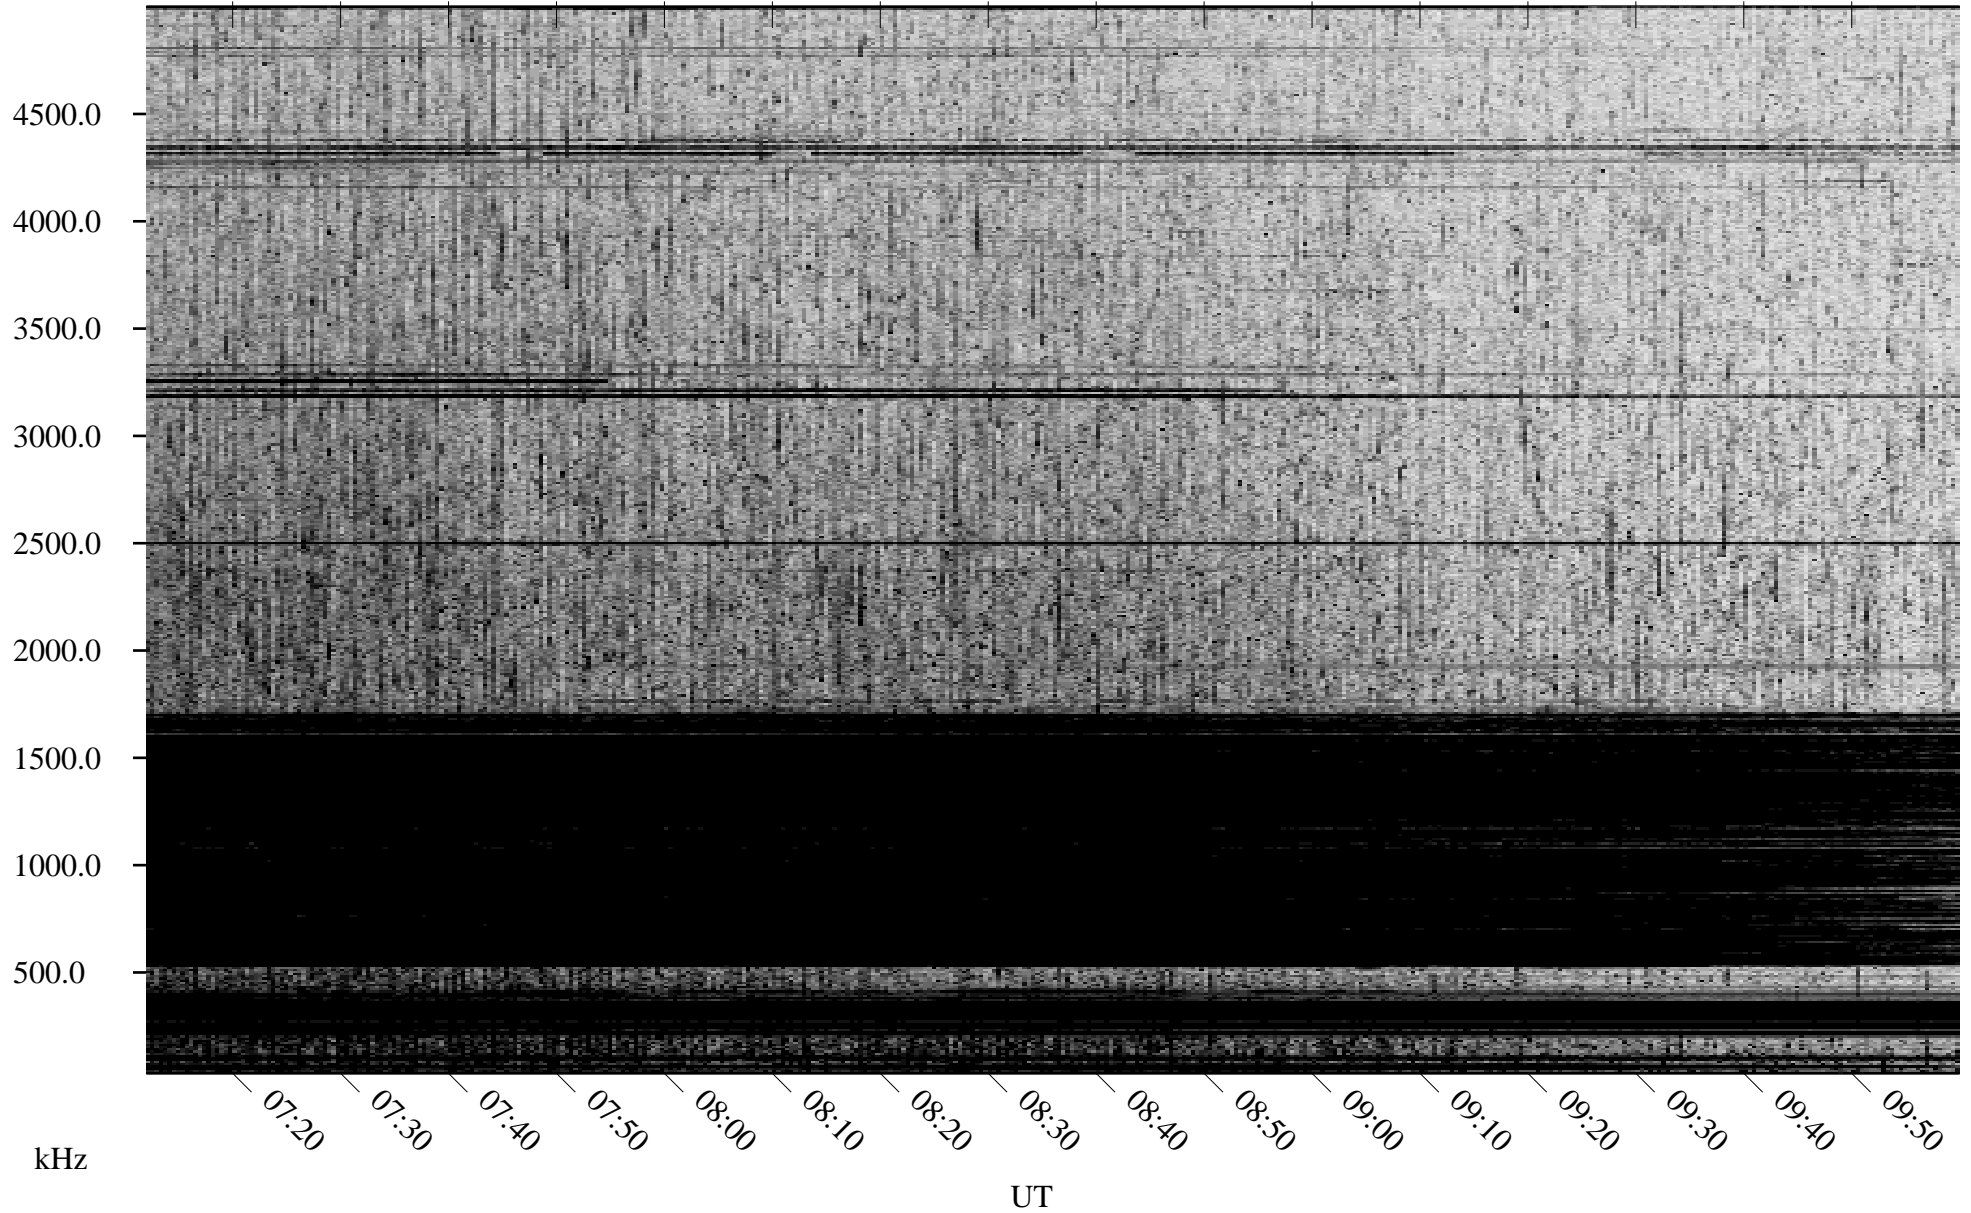

07/26/2007 Churchill, Manitoba

Linear Scale Black = 161 White = 15

CH07207L.R00m max_12

Page 1

07/26/2007 Churchill, Manitoba

Linear Scale Black = 161 White = 15

CH07207L.R00m max_12

Page 2

07/27/2007 Churchill, Manitoba

Linear Scale Black = 161 White = 15

CH07207L.R00m max_12

Page 3

07/27/2007 Churchill, Manitoba

Linear Scale Black = 161 White = 15

CH07207L.R00m max_12

Page 4

07/27/2007 Churchill, Manitoba

Linear Scale Black = 161 White = 15

CH07207L.R00m max_12

Page 5

07/27/2007 Churchill, Manitoba

Linear Scale Black = 161 White = 15

CH07207L.R00m max_12

Page 6

07/27/2007 Churchill, Manitoba

Linear Scale Black = 161 White = 15

CH07207L.R00m max_12

Page 7

07/27/2007 Churchill, Manitoba

Linear Scale Black = 161 White = 15

CH07207L.R00m max_12

Page 8