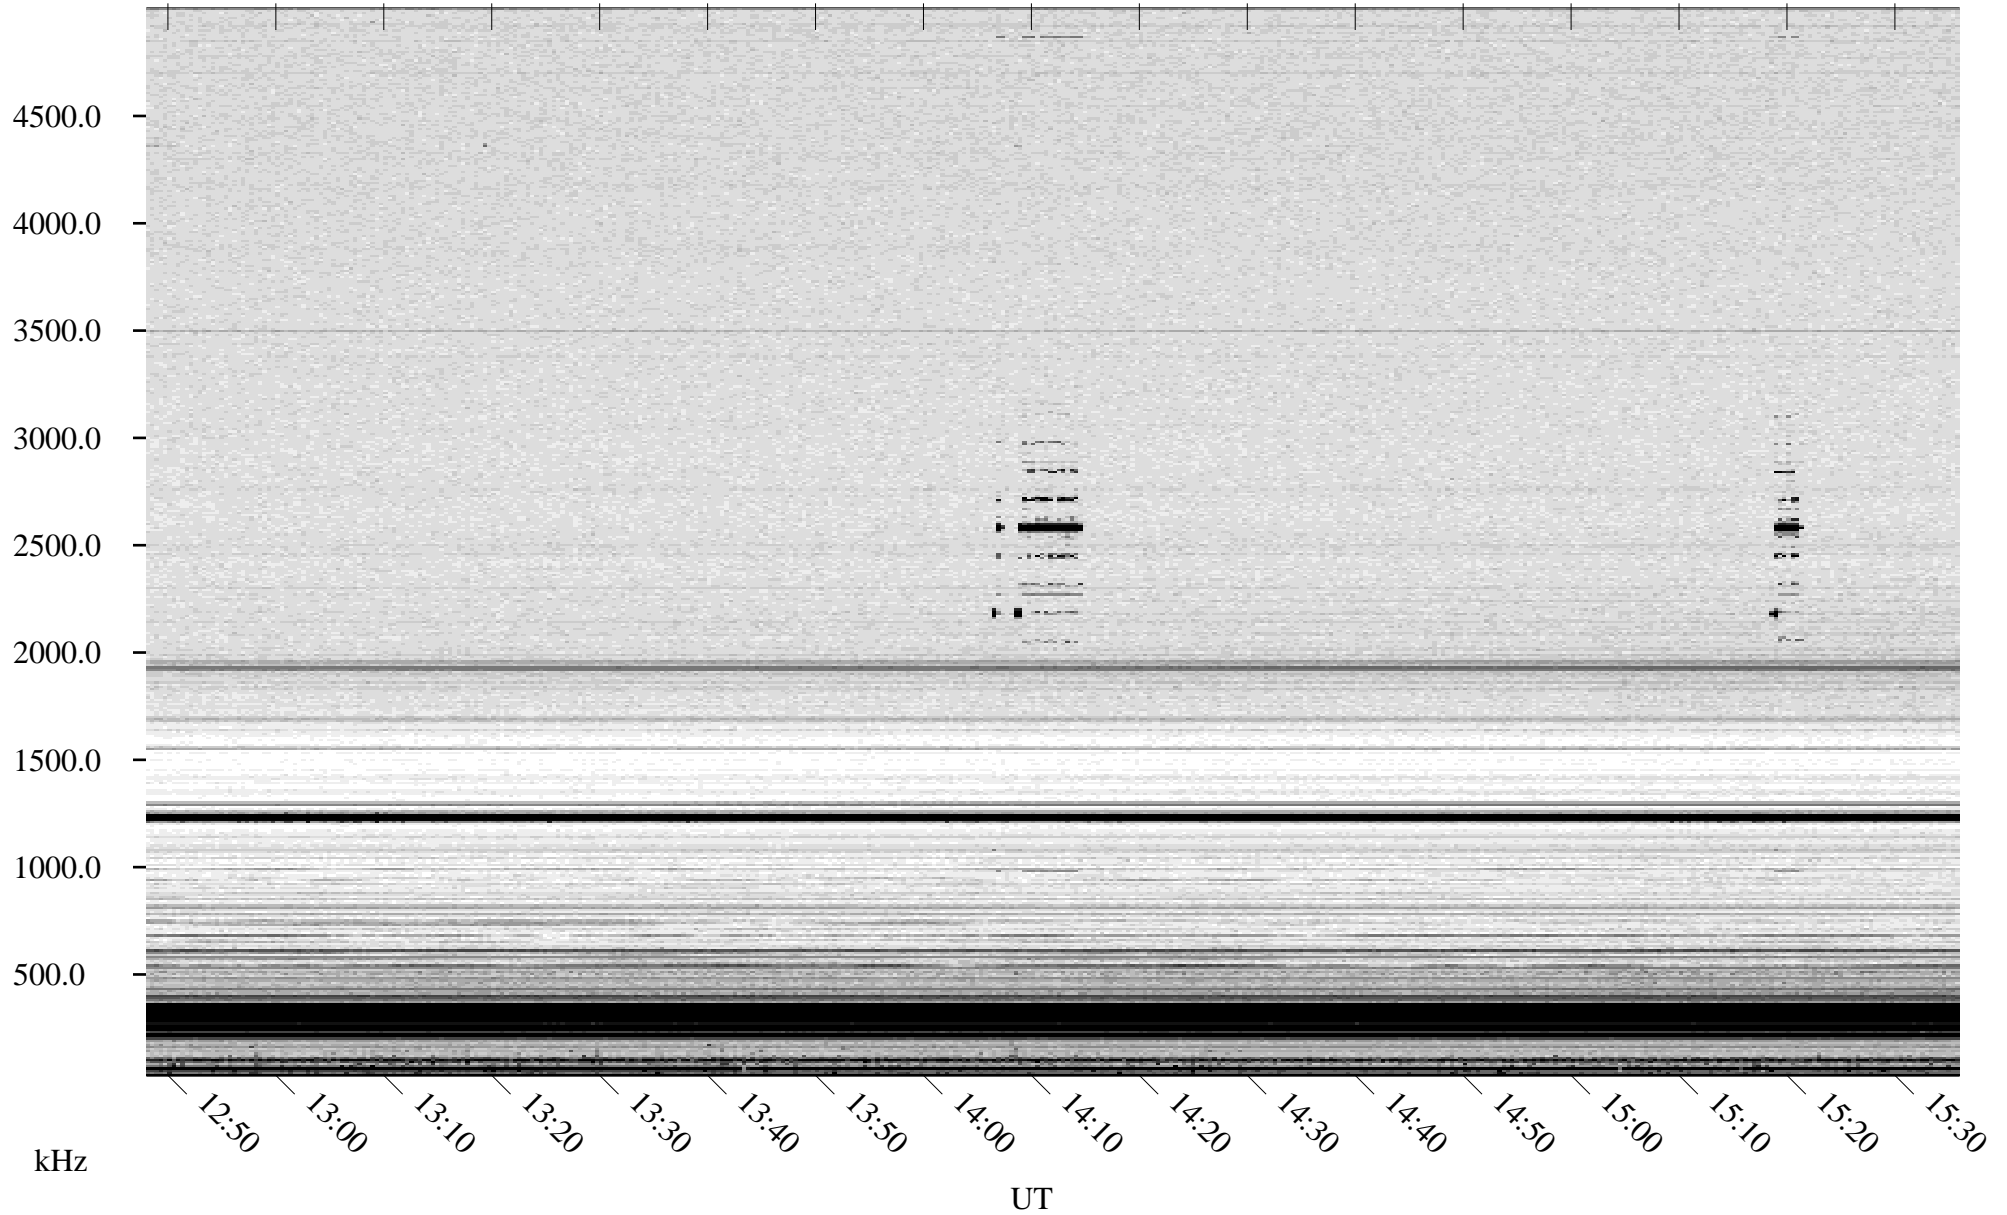

07/26/2007 Churchill, Manitoba

Linear Scale Black = 161 White = 15

CH07207L.R00m max_12

Page 1

07/26/2007 Churchill, Manitoba

Linear Scale Black = 161 White = 15

CH07207L.R00m max_12

Page 2

07/27/2007 Churchill, Manitoba

Linear Scale Black = 161 White = 15

CH07207L.R00m max_12

Page 3

07/27/2007 Churchill, Manitoba

Linear Scale Black = 161 White = 15

CH07207L.R00m max_12

Page 4

07/27/2007 Churchill, Manitoba

Linear Scale Black = 161 White = 15

CH07207L.R00m max_12

Page 5

07/27/2007 Churchill, Manitoba

Linear Scale Black = 161 White = 15

CH07207L.R00m max_12

Page 6

07/27/2007 Churchill, Manitoba

Linear Scale Black = 161 White = 15

CH07207L.R00m max_12

Page 7

07/27/2007 Churchill, Manitoba

Linear Scale Black = 161 White = 15

CH07207L.R00m max_12

Page 8