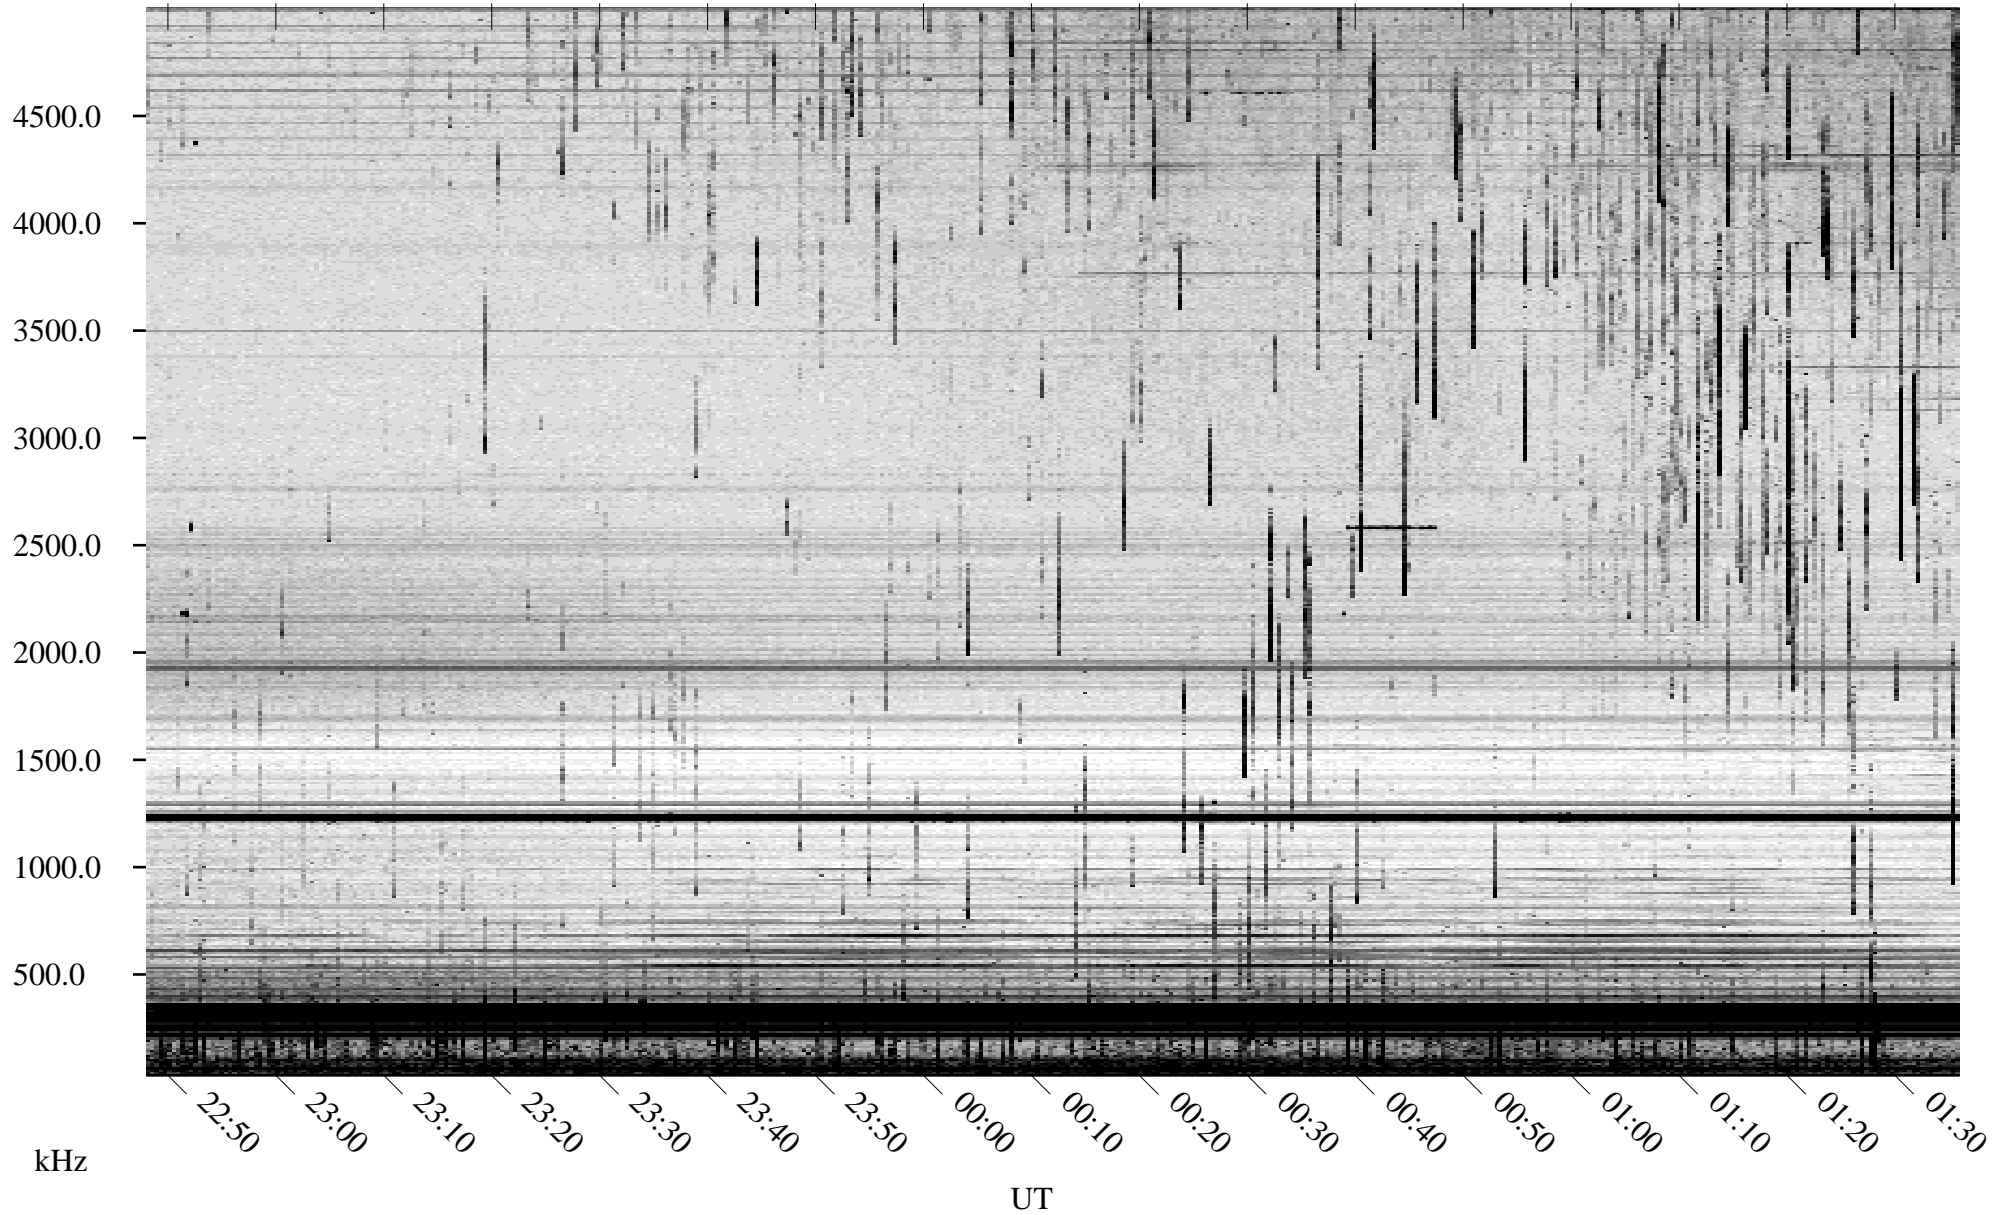

07/26/2007 Churchill, Manitoba

Linear Scale Black = 161 White = 15

CH07207L.R00m max_12

Page 1

07/26/2007 Churchill, Manitoba

Linear Scale Black = 161 White = 15

CH07207L.R00m max_12

Page 2

07/27/2007 Churchill, Manitoba

Linear Scale Black = 161 White = 15

CH07207L.R00m max_12

Page 3

07/27/2007 Churchill, Manitoba

Linear Scale Black = 161 White = 15

CH07207L.R00m max_12

Page 4

07/27/2007 Churchill, Manitoba

Linear Scale Black = 161 White = 15

CH07207L.R00m max_12

Page 5

07/27/2007 Churchill, Manitoba

Linear Scale Black = 161 White = 15

CH07207L.R00m max_12

Page 6

07/27/2007 Churchill, Manitoba

Linear Scale Black = 161 White = 15

CH07207L.R00m max_12

Page 7

07/27/2007 Churchill, Manitoba

Linear Scale Black = 161 White = 15

CH07207L.R00m max_12

Page 8