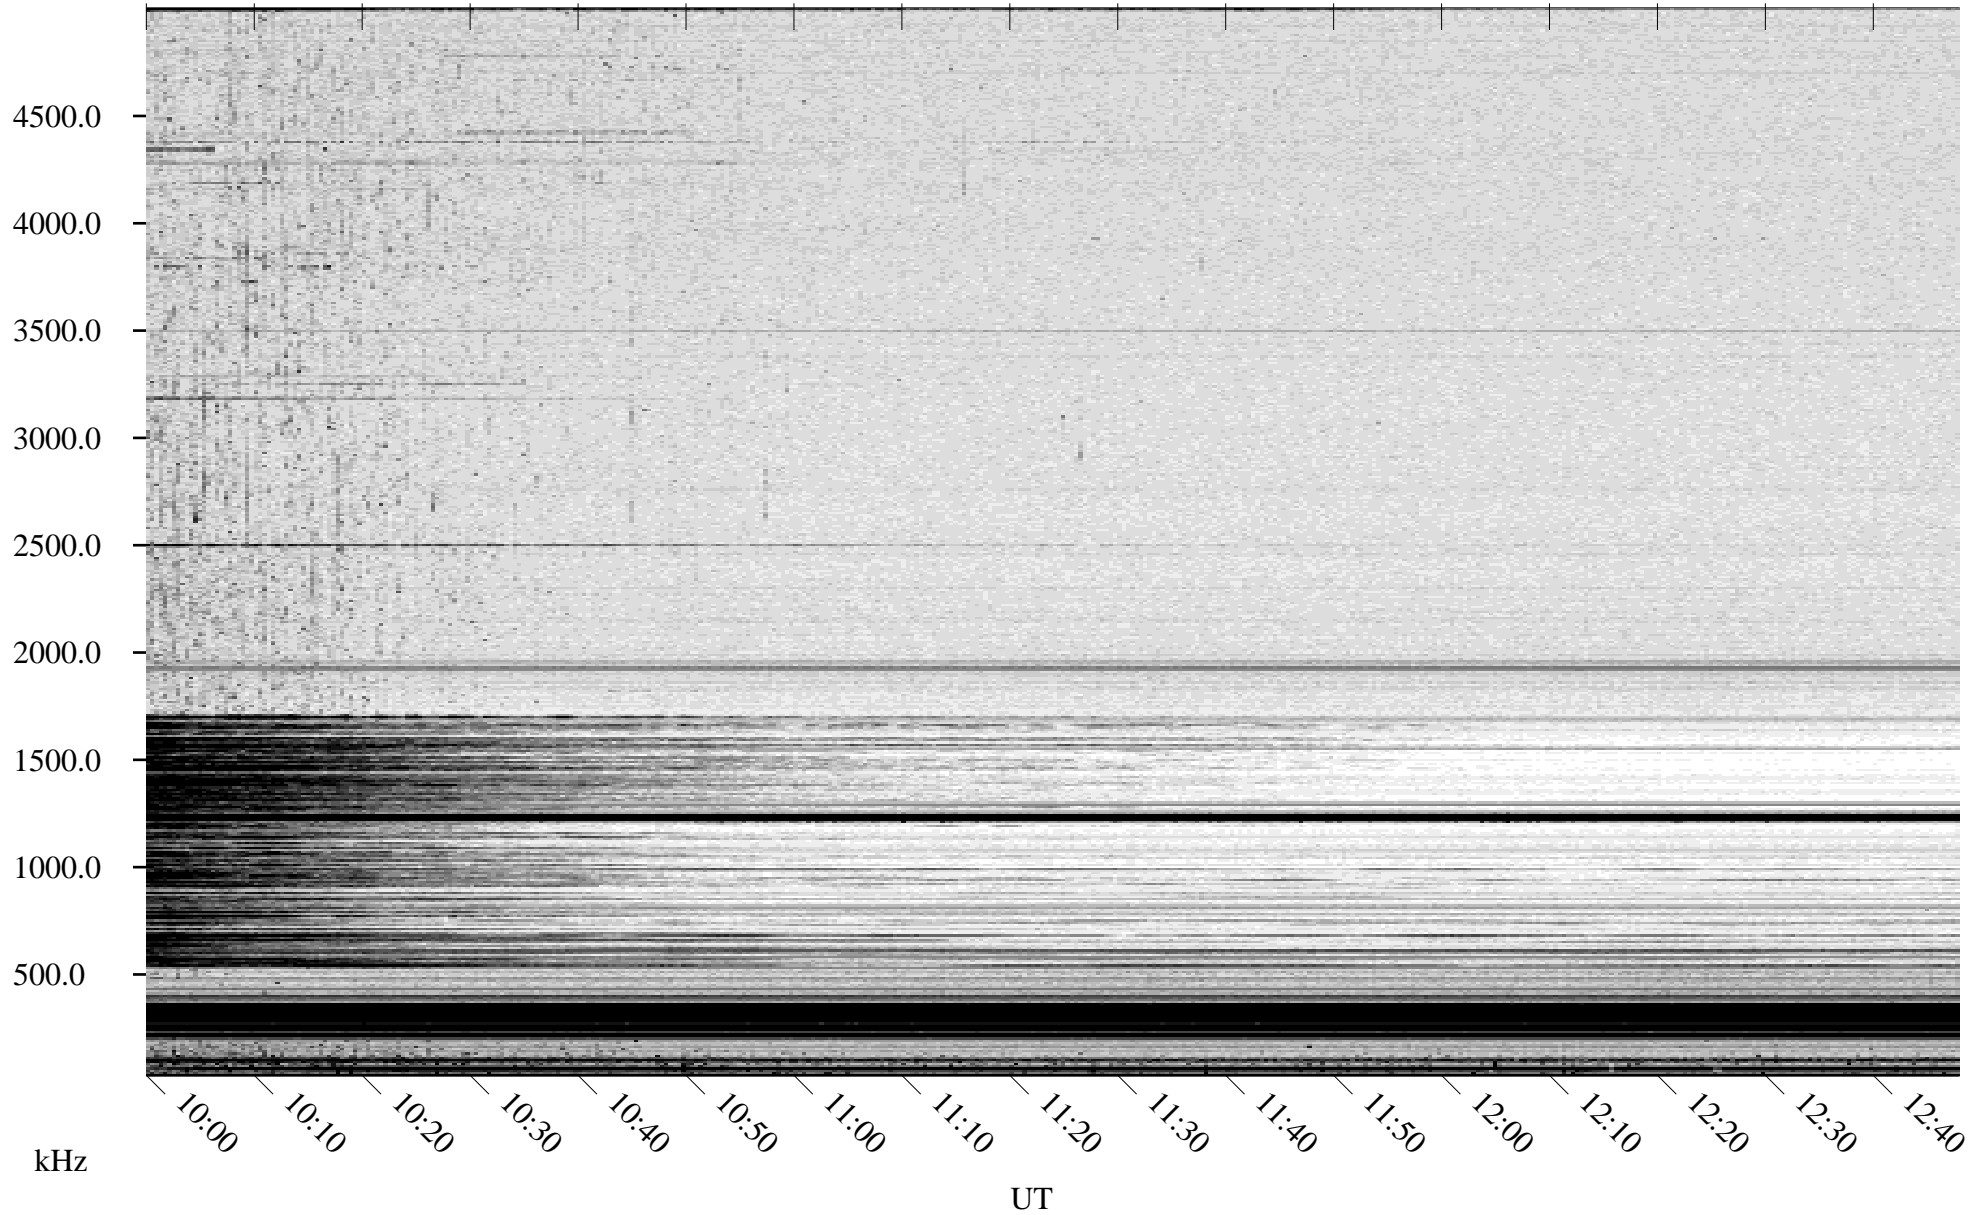

07/26/2007 Churchill, Manitoba

Linear Scale Black = 161 White = 15

CH07207L.R00m max_12

Page 1

07/26/2007 Churchill, Manitoba

Linear Scale Black = 161 White = 15

CH07207L.R00m max_12

Page 2

07/27/2007 Churchill, Manitoba

Linear Scale Black = 161 White = 15

CH07207L.R00m max_12

Page 3

07/27/2007 Churchill, Manitoba

Linear Scale Black = 161 White = 15

CH07207L.R00m max_12

Page 4

07/27/2007 Churchill, Manitoba

Linear Scale Black = 161 White = 15

CH07207L.R00m max_12

Page 5

07/27/2007 Churchill, Manitoba

Linear Scale Black = 161 White = 15

CH07207L.R00m max_12

Page 6

07/27/2007 Churchill, Manitoba

Linear Scale Black = 161 White = 15

CH07207L.R00m max_12

Page 7

07/27/2007 Churchill, Manitoba

Linear Scale Black = 161 White = 15

CH07207L.R00m max_12

Page 8