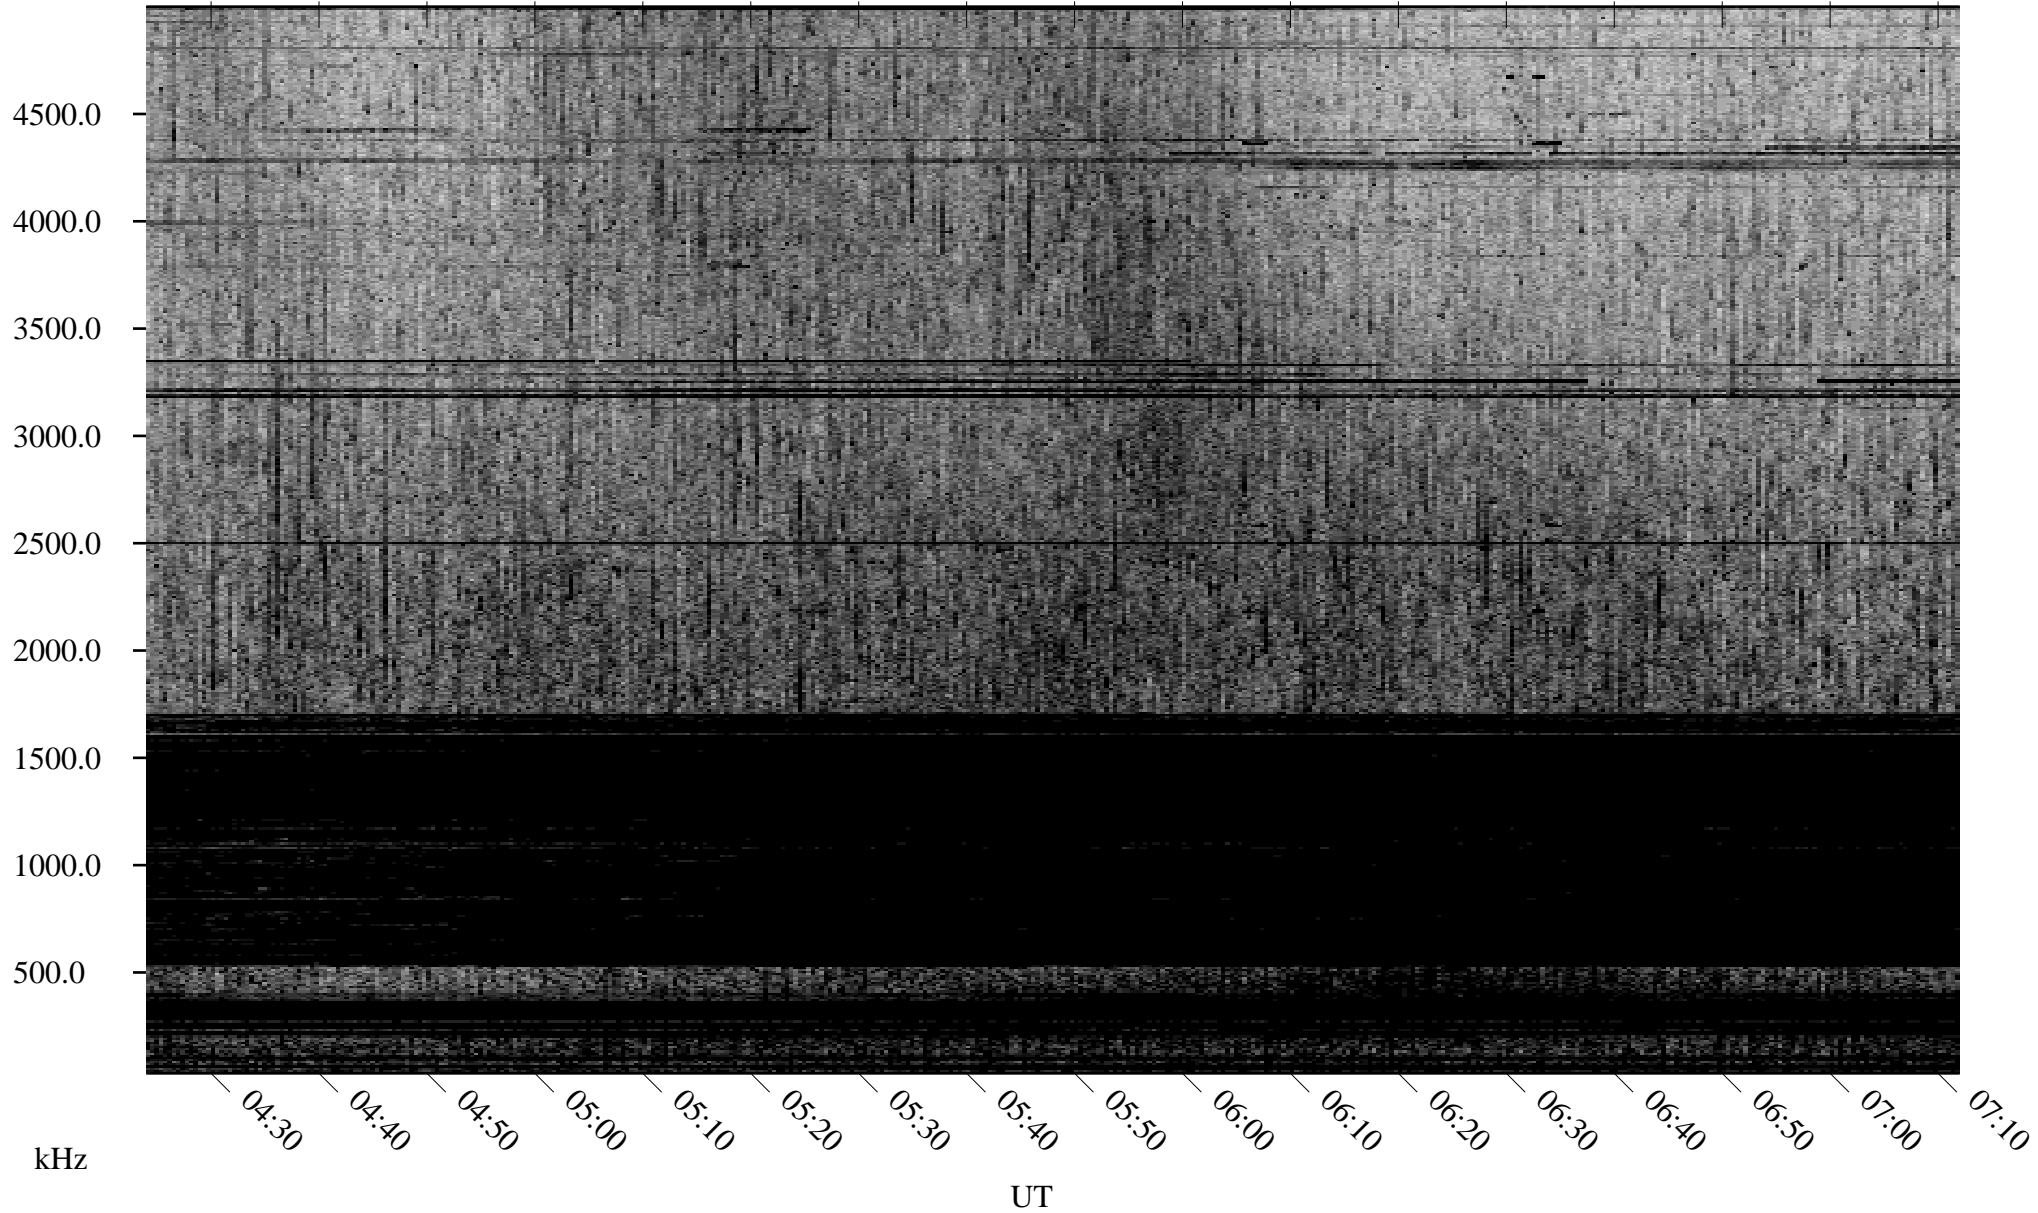

07/26/2007 Churchill, Manitoba

Linear Scale Black = 161 White = 15

CH07207L.R00m max_12

Page 1

07/26/2007 Churchill, Manitoba

Linear Scale Black = 161 White = 15

CH07207L.R00m max_12

Page 2

07/27/2007 Churchill, Manitoba

Linear Scale Black = 161 White = 15

CH07207L.R00m max_12

Page 3

07/27/2007 Churchill, Manitoba

Linear Scale Black = 161 White = 15

CH07207L.R00m max_12

Page 4

07/27/2007 Churchill, Manitoba

Linear Scale Black = 161 White = 15

CH07207L.R00m max_12

Page 5

07/27/2007 Churchill, Manitoba

Linear Scale Black = 161 White = 15

CH07207L.R00m max_12

Page 6

07/27/2007 Churchill, Manitoba

Linear Scale Black = 161 White = 15

CH07207L.R00m max_12

Page 7

07/27/2007 Churchill, Manitoba

Linear Scale Black = 161 White = 15

CH07207L.R00m max_12

Page 8