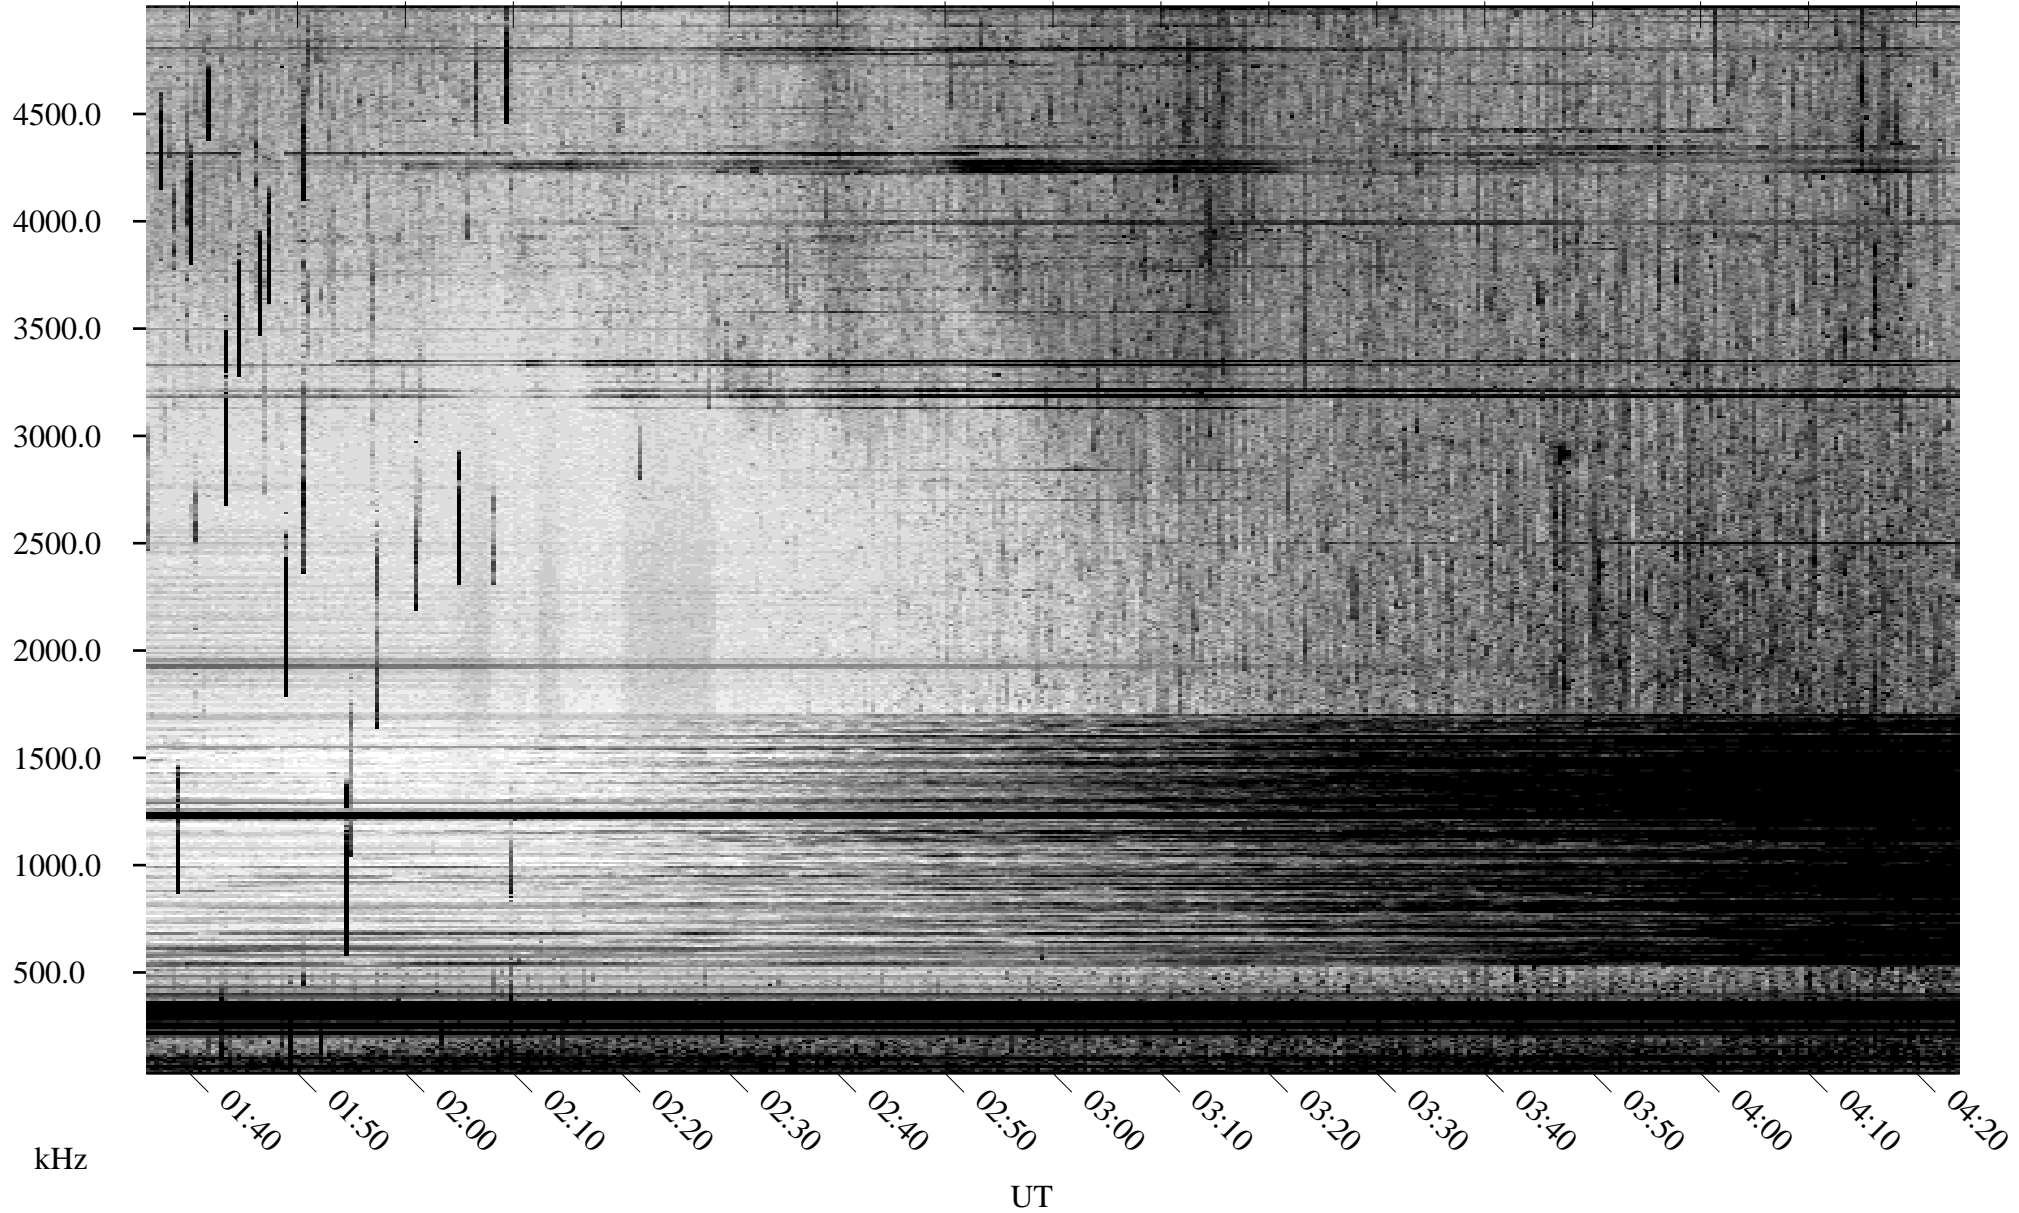

07/26/2007 Churchill, Manitoba

Linear Scale Black = 161 White = 15

CH07207L.R00m max_12

Page 1

07/26/2007 Churchill, Manitoba

Linear Scale Black = 161 White = 15

CH07207L.R00m max_12

Page 2

07/27/2007 Churchill, Manitoba

Linear Scale Black = 161 White = 15

CH07207L.R00m max_12

Page 3

07/27/2007 Churchill, Manitoba

Linear Scale Black = 161 White = 15

CH07207L.R00m max_12

Page 4

07/27/2007 Churchill, Manitoba

Linear Scale Black = 161 White = 15

CH07207L.R00m max_12

Page 5

07/27/2007 Churchill, Manitoba

Linear Scale Black = 161 White = 15

CH07207L.R00m max_12

Page 6

07/27/2007 Churchill, Manitoba

Linear Scale Black = 161 White = 15

CH07207L.R00m max_12

Page 7

07/27/2007 Churchill, Manitoba

Linear Scale Black = 161 White = 15

CH07207L.R00m max_12

Page 8