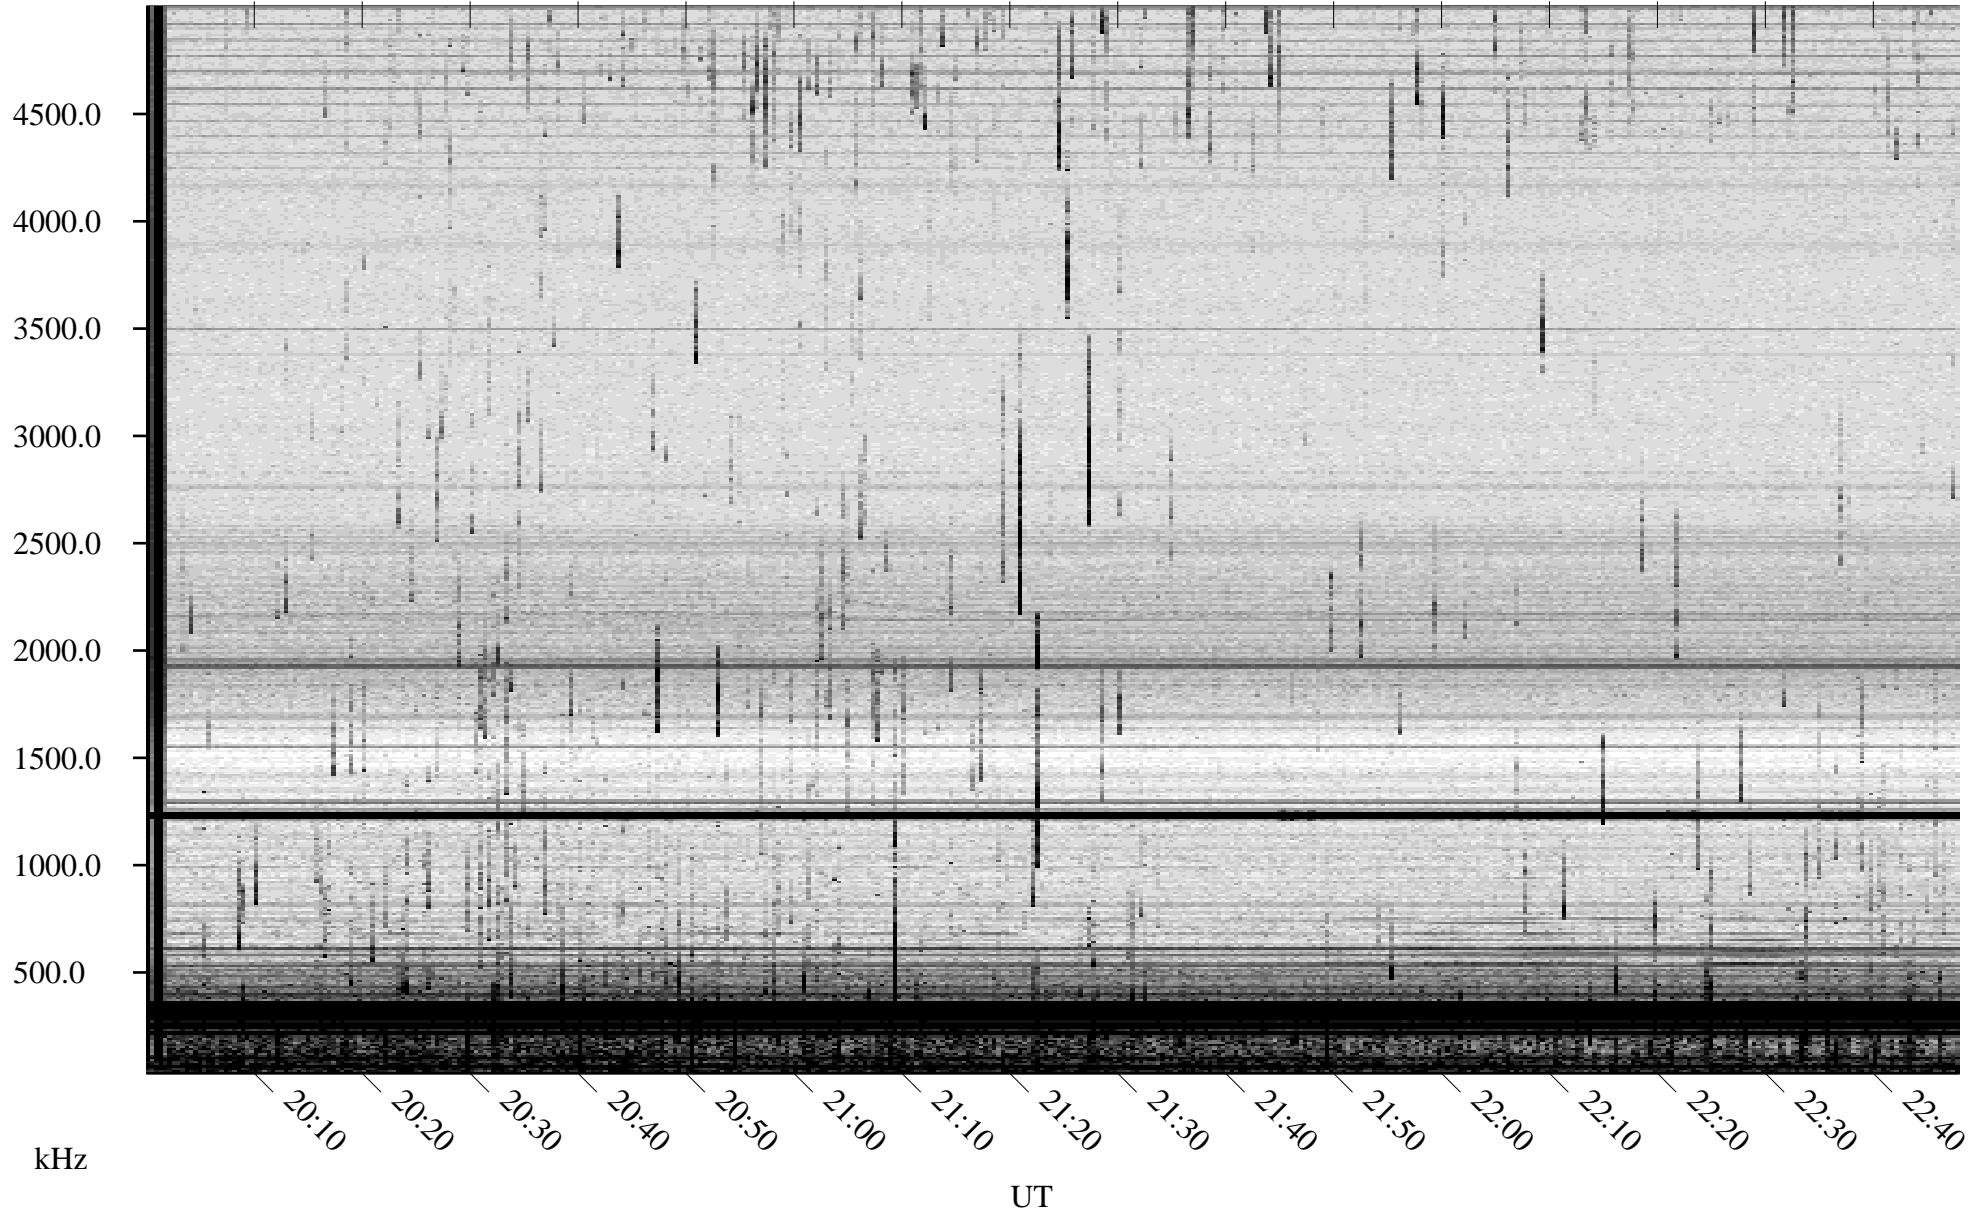

07/26/2007 Churchill, Manitoba

Linear Scale Black = 161 White = 15

CH07207L.R00m max_12

Page 1

07/26/2007 Churchill, Manitoba

Linear Scale Black = 161 White = 15

CH07207L.R00m max_12

Page 2

07/27/2007 Churchill, Manitoba

Linear Scale Black = 161 White = 15

CH07207L.R00m max_12

Page 3

07/27/2007 Churchill, Manitoba

Linear Scale Black = 161 White = 15

CH07207L.R00m max_12

Page 4

07/27/2007 Churchill, Manitoba

Linear Scale Black = 161 White = 15

CH07207L.R00m max_12

Page 5

07/27/2007 Churchill, Manitoba

Linear Scale Black = 161 White = 15

CH07207L.R00m max_12

Page 6

07/27/2007 Churchill, Manitoba

Linear Scale Black = 161 White = 15

CH07207L.R00m max_12

Page 7

07/27/2007 Churchill, Manitoba

Linear Scale Black = 161 White = 15

CH07207L.R00m max_12

Page 8