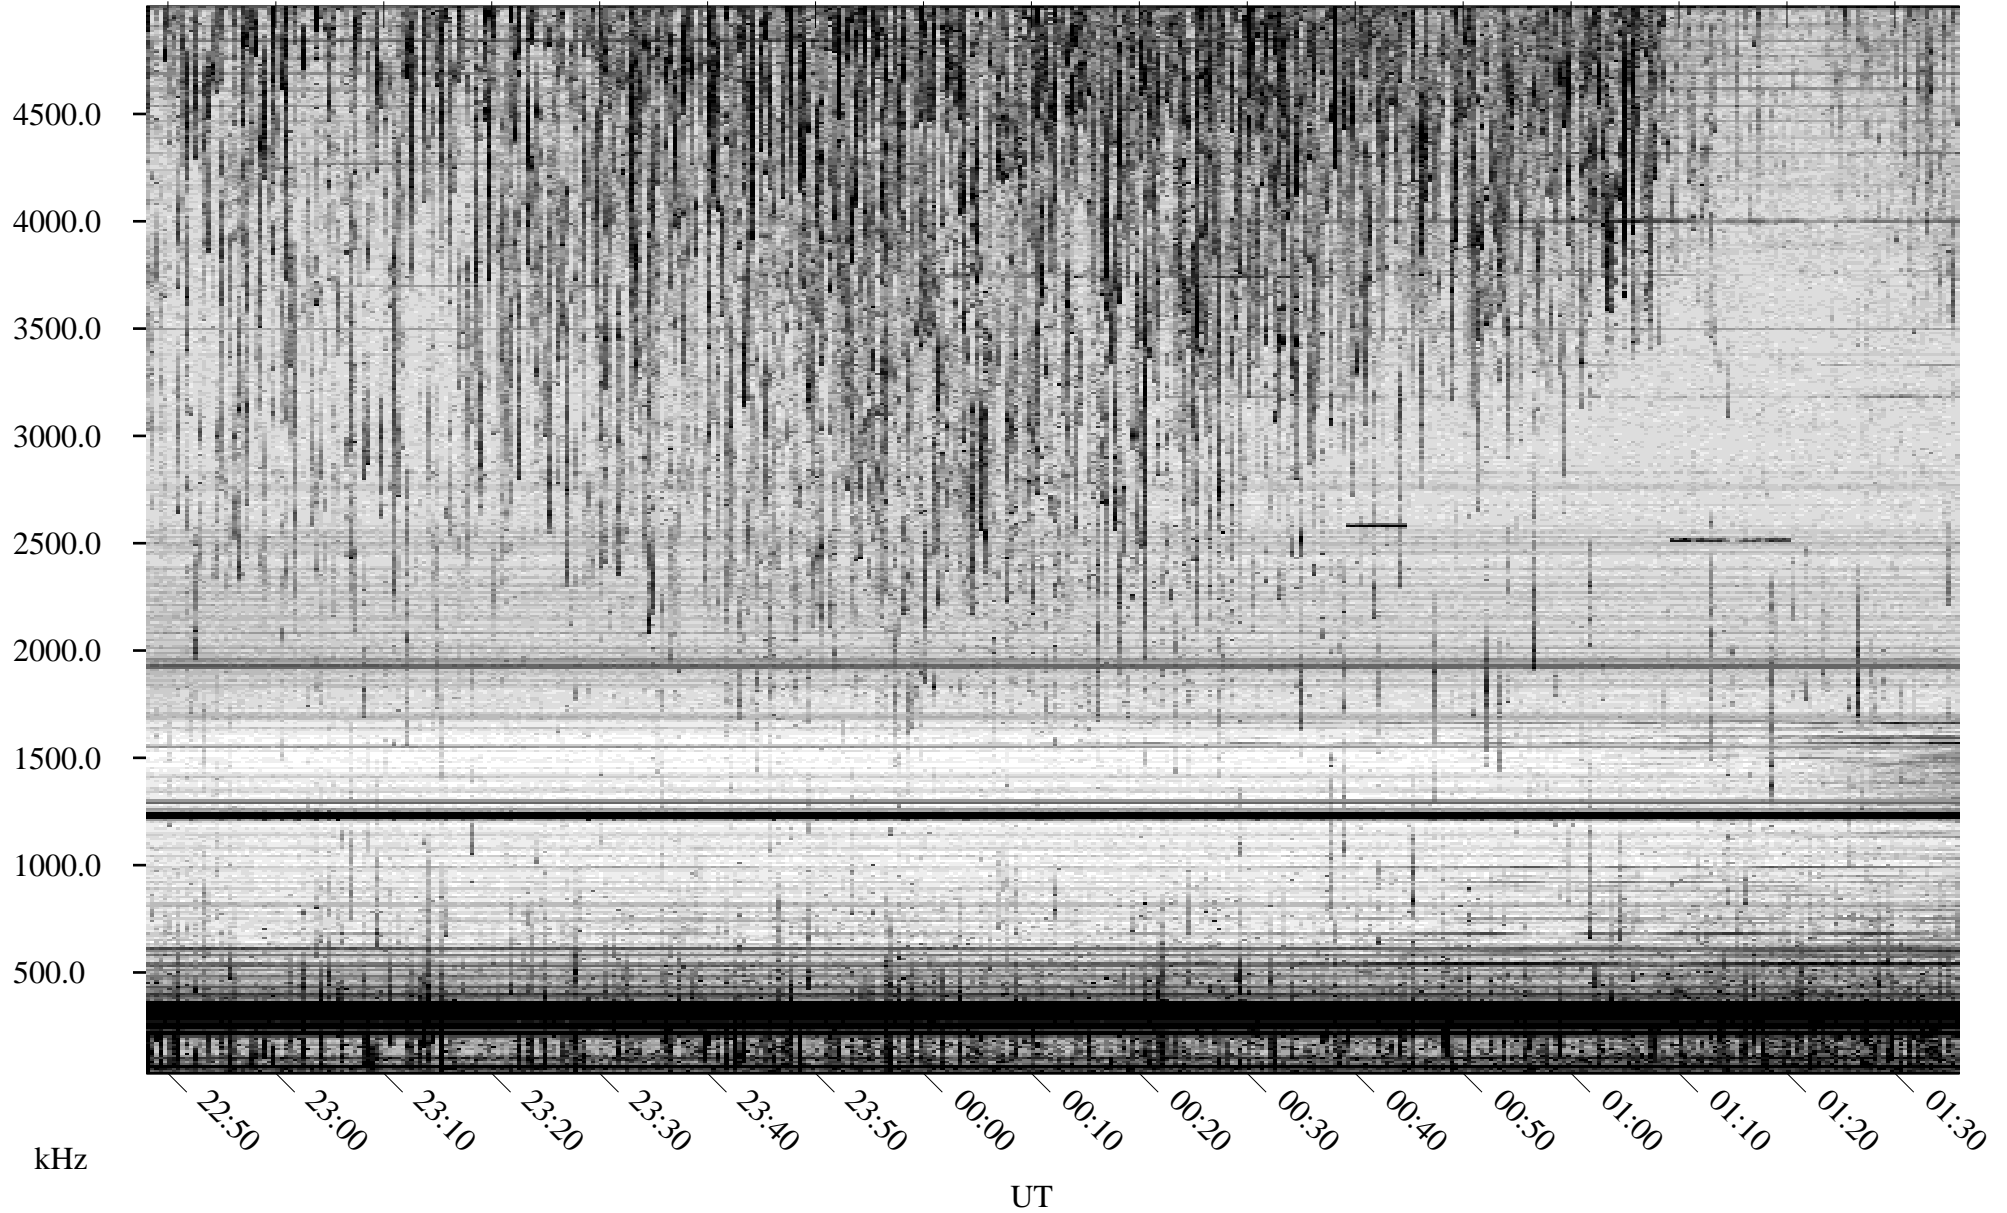

07/28/2007 Churchill, Manitoba

Linear Scale Black = 161 White = 15

CH07209L.R00m max_12

Page 1

07/28/2007 Churchill, Manitoba

Linear Scale Black = 161 White = 15

CH07209L.R00m max_12

Page 2

07/29/2007 Churchill, Manitoba

Linear Scale Black = 161 White = 15

CH07209L.R00m max_12

Page 3

07/29/2007 Churchill, Manitoba

Linear Scale Black = 161 White = 15

CH07209L.R00m max_12

Page 4

07/29/2007 Churchill, Manitoba

Linear Scale Black = 161 White = 15

CH07209L.R00m max_12

Page 5

07/29/2007 Churchill, Manitoba

Linear Scale Black = 161 White = 15

CH07209L.R00m max_12

Page 6

07/29/2007 Churchill, Manitoba

Linear Scale Black = 161 White = 15

CH07209L.R00m max_12

Page 7

07/29/2007 Churchill, Manitoba

Linear Scale Black = 161 White = 15

CH07209L.R00m max_12

Page 8