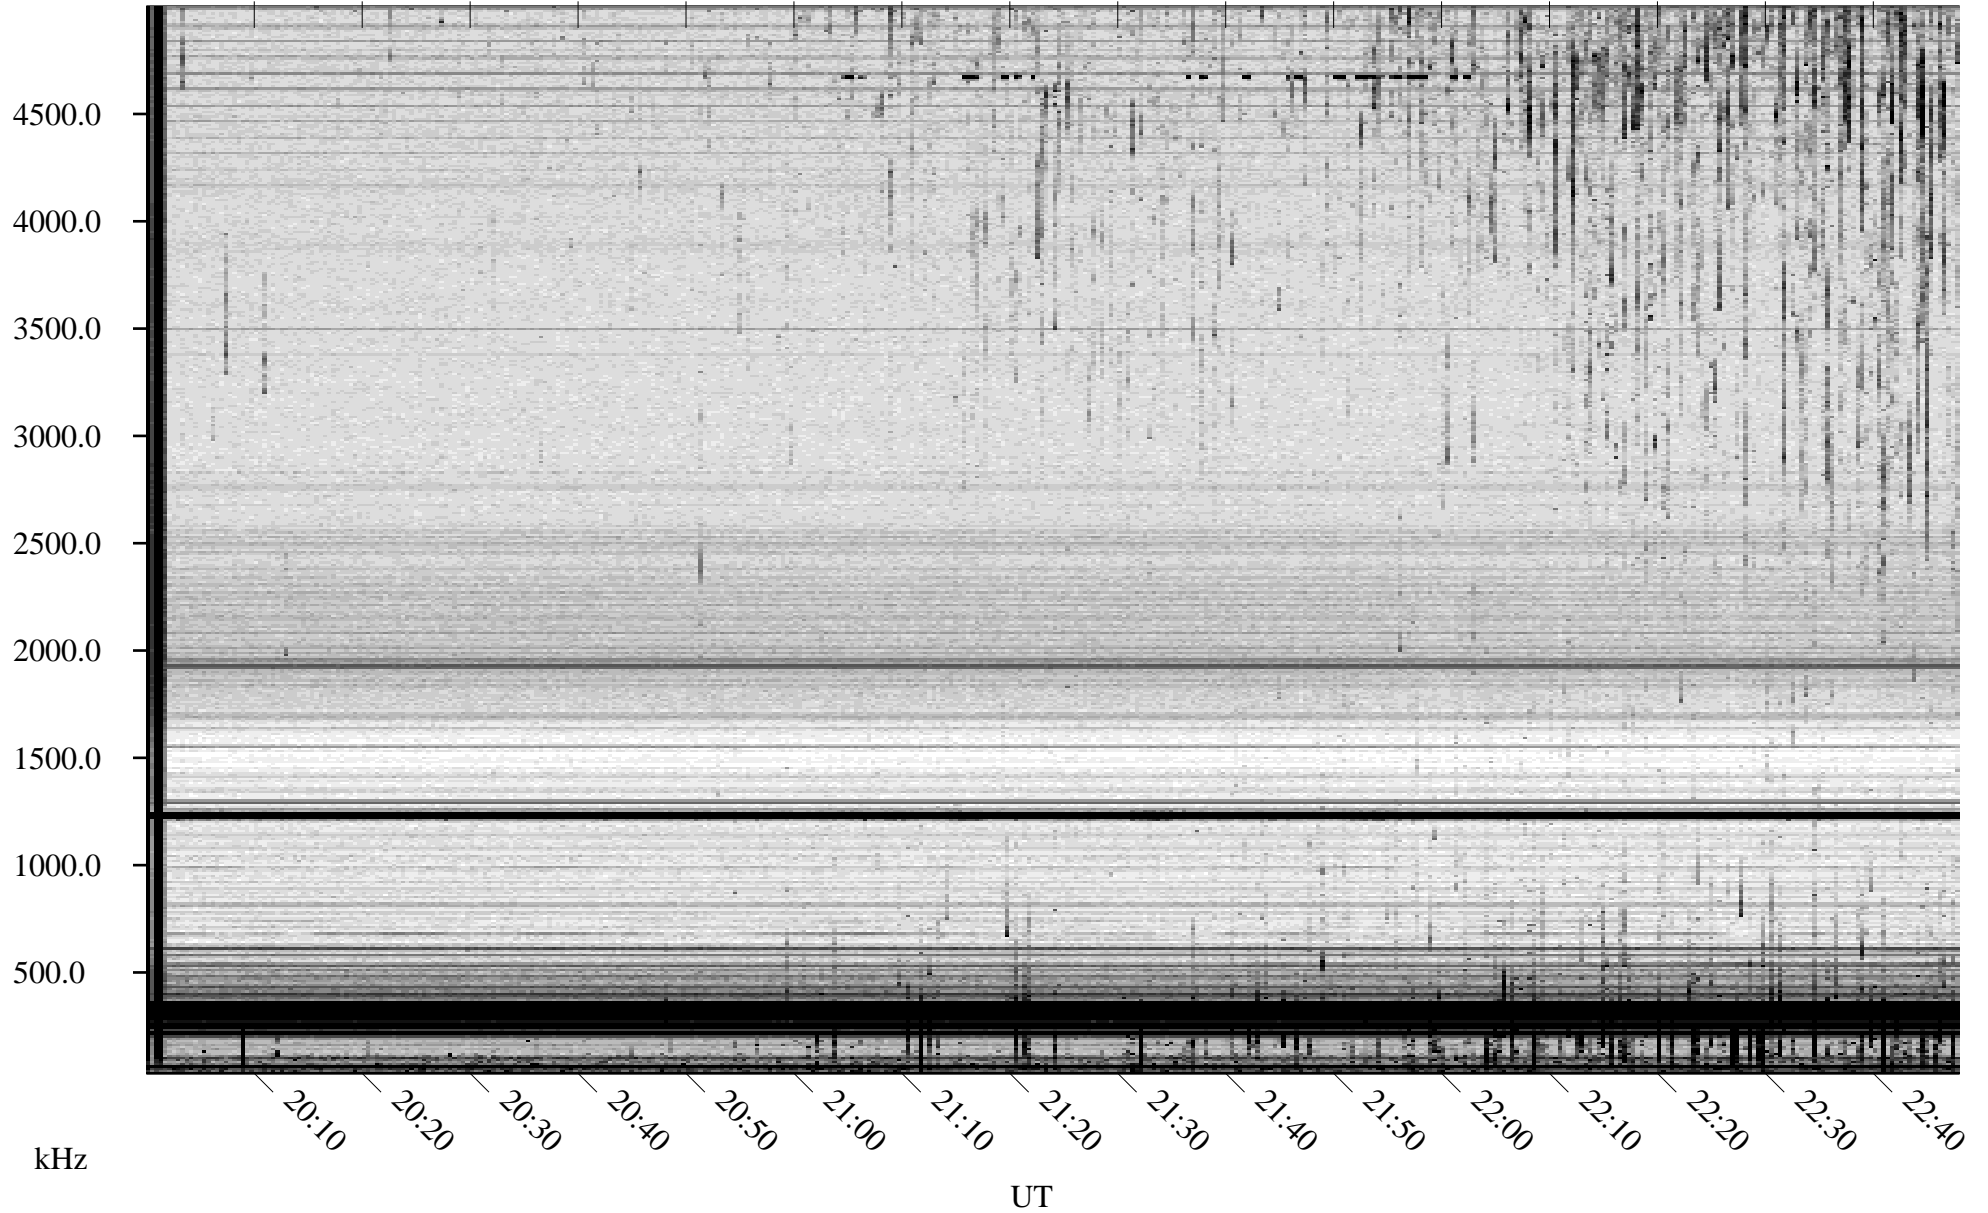

07/28/2007 Churchill, Manitoba

Linear Scale Black = 161 White = 15

CH07209L.R00m max_12

Page 1

07/28/2007 Churchill, Manitoba

Linear Scale Black = 161 White = 15

CH07209L.R00m max_12

Page 2

07/29/2007 Churchill, Manitoba

Linear Scale Black = 161 White = 15

CH07209L.R00m max_12

Page 3

07/29/2007 Churchill, Manitoba

Linear Scale Black = 161 White = 15

CH07209L.R00m max_12

Page 4

07/29/2007 Churchill, Manitoba

Linear Scale Black = 161 White = 15

CH07209L.R00m max_12

Page 5

07/29/2007 Churchill, Manitoba

Linear Scale Black = 161 White = 15

CH07209L.R00m max_12

Page 6

07/29/2007 Churchill, Manitoba

Linear Scale Black = 161 White = 15

CH07209L.R00m max_12

Page 7

07/29/2007 Churchill, Manitoba

Linear Scale Black = 161 White = 15

CH07209L.R00m max_12

Page 8