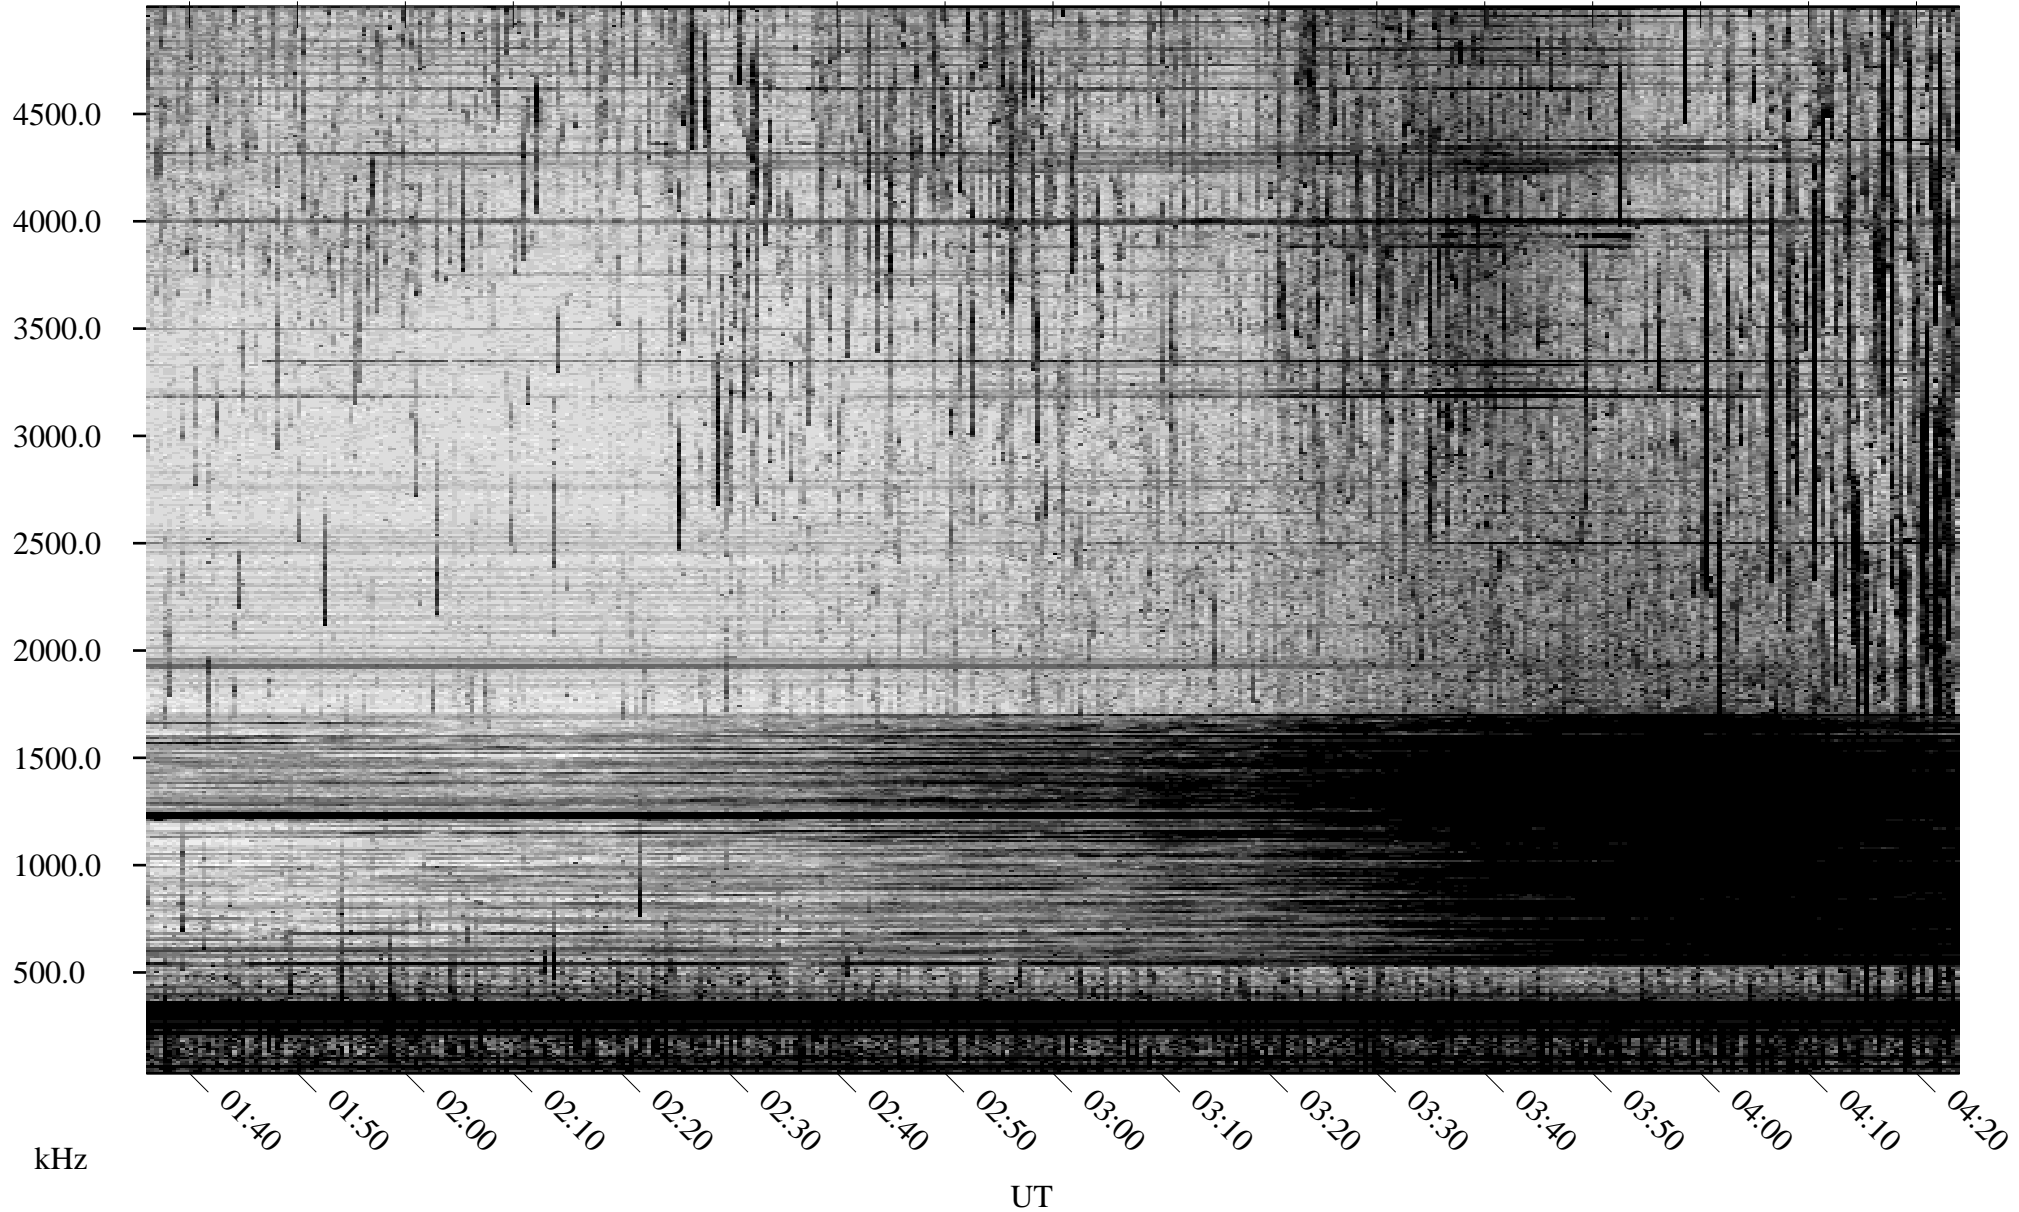

07/28/2007 Churchill, Manitoba

Linear Scale Black = 161 White = 15

CH07209L.R00m max_12

Page 1

07/28/2007 Churchill, Manitoba

Linear Scale Black = 161 White = 15

CH07209L.R00m max_12

Page 2

07/29/2007 Churchill, Manitoba

Linear Scale Black = 161 White = 15

CH07209L.R00m max_12

Page 3

07/29/2007 Churchill, Manitoba

Linear Scale Black = 161 White = 15

CH07209L.R00m max_12

Page 4

07/29/2007 Churchill, Manitoba

Linear Scale Black = 161 White = 15

CH07209L.R00m max_12

Page 5

07/29/2007 Churchill, Manitoba

Linear Scale Black = 161 White = 15

CH07209L.R00m max_12

Page 6

07/29/2007 Churchill, Manitoba

Linear Scale Black = 161 White = 15

CH07209L.R00m max_12

Page 7

07/29/2007 Churchill, Manitoba

Linear Scale Black = 161 White = 15

CH07209L.R00m max_12

Page 8