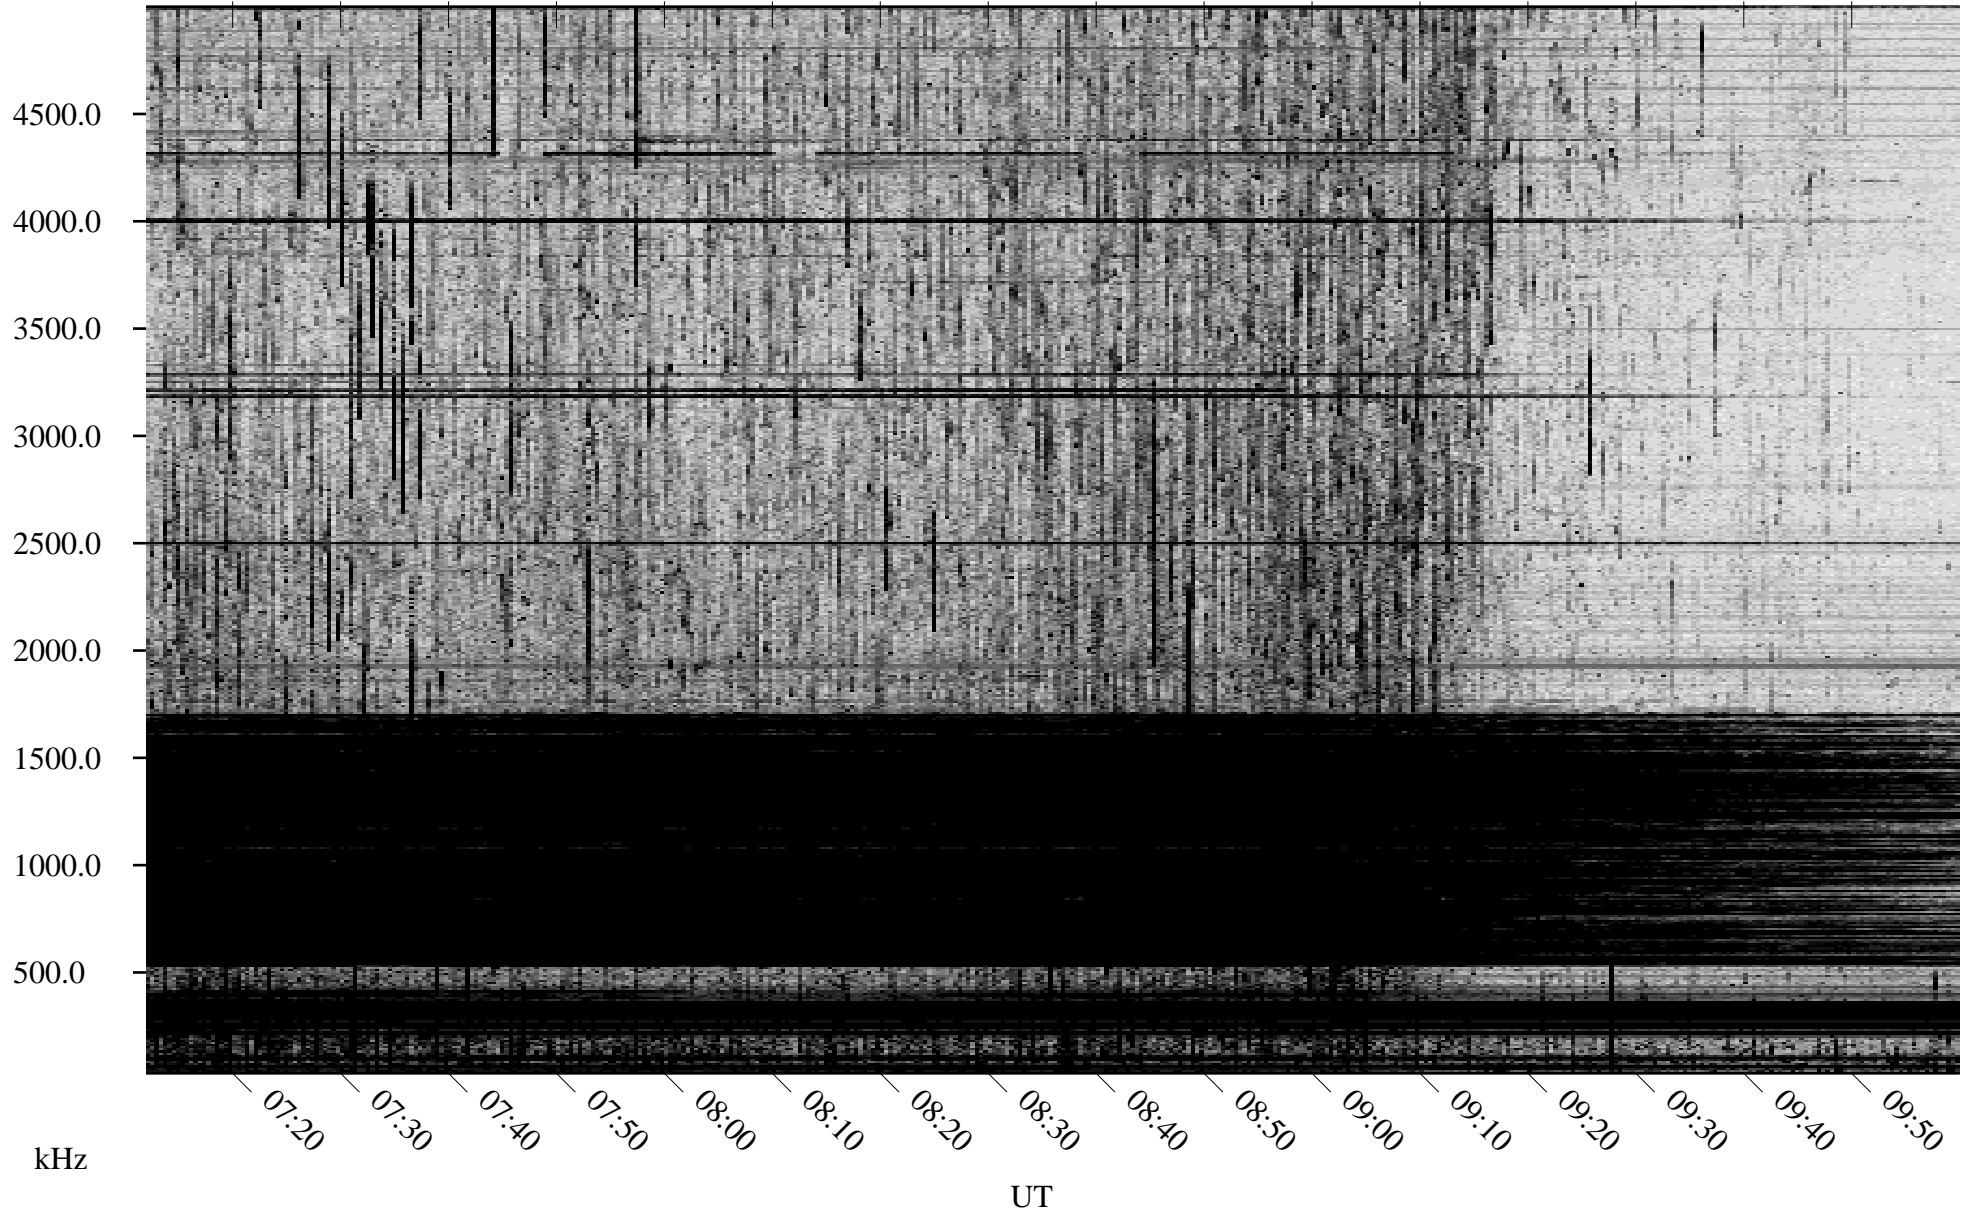

07/28/2007 Churchill, Manitoba

Linear Scale Black = 161 White = 15

CH07209L.R00m max_12

Page 1

07/28/2007 Churchill, Manitoba

Linear Scale Black = 161 White = 15

CH07209L.R00m max_12

Page 2

07/29/2007 Churchill, Manitoba

Linear Scale Black = 161 White = 15

CH07209L.R00m max_12

Page 3

07/29/2007 Churchill, Manitoba

Linear Scale Black = 161 White = 15

CH07209L.R00m max_12

Page 4

07/29/2007 Churchill, Manitoba

Linear Scale Black = 161 White = 15

CH07209L.R00m max_12

Page 5

07/29/2007 Churchill, Manitoba

Linear Scale Black = 161 White = 15

CH07209L.R00m max_12

Page 6

07/29/2007 Churchill, Manitoba

Linear Scale Black = 161 White = 15

CH07209L.R00m max_12

Page 7

07/29/2007 Churchill, Manitoba

Linear Scale Black = 161 White = 15

CH07209L.R00m max_12

Page 8