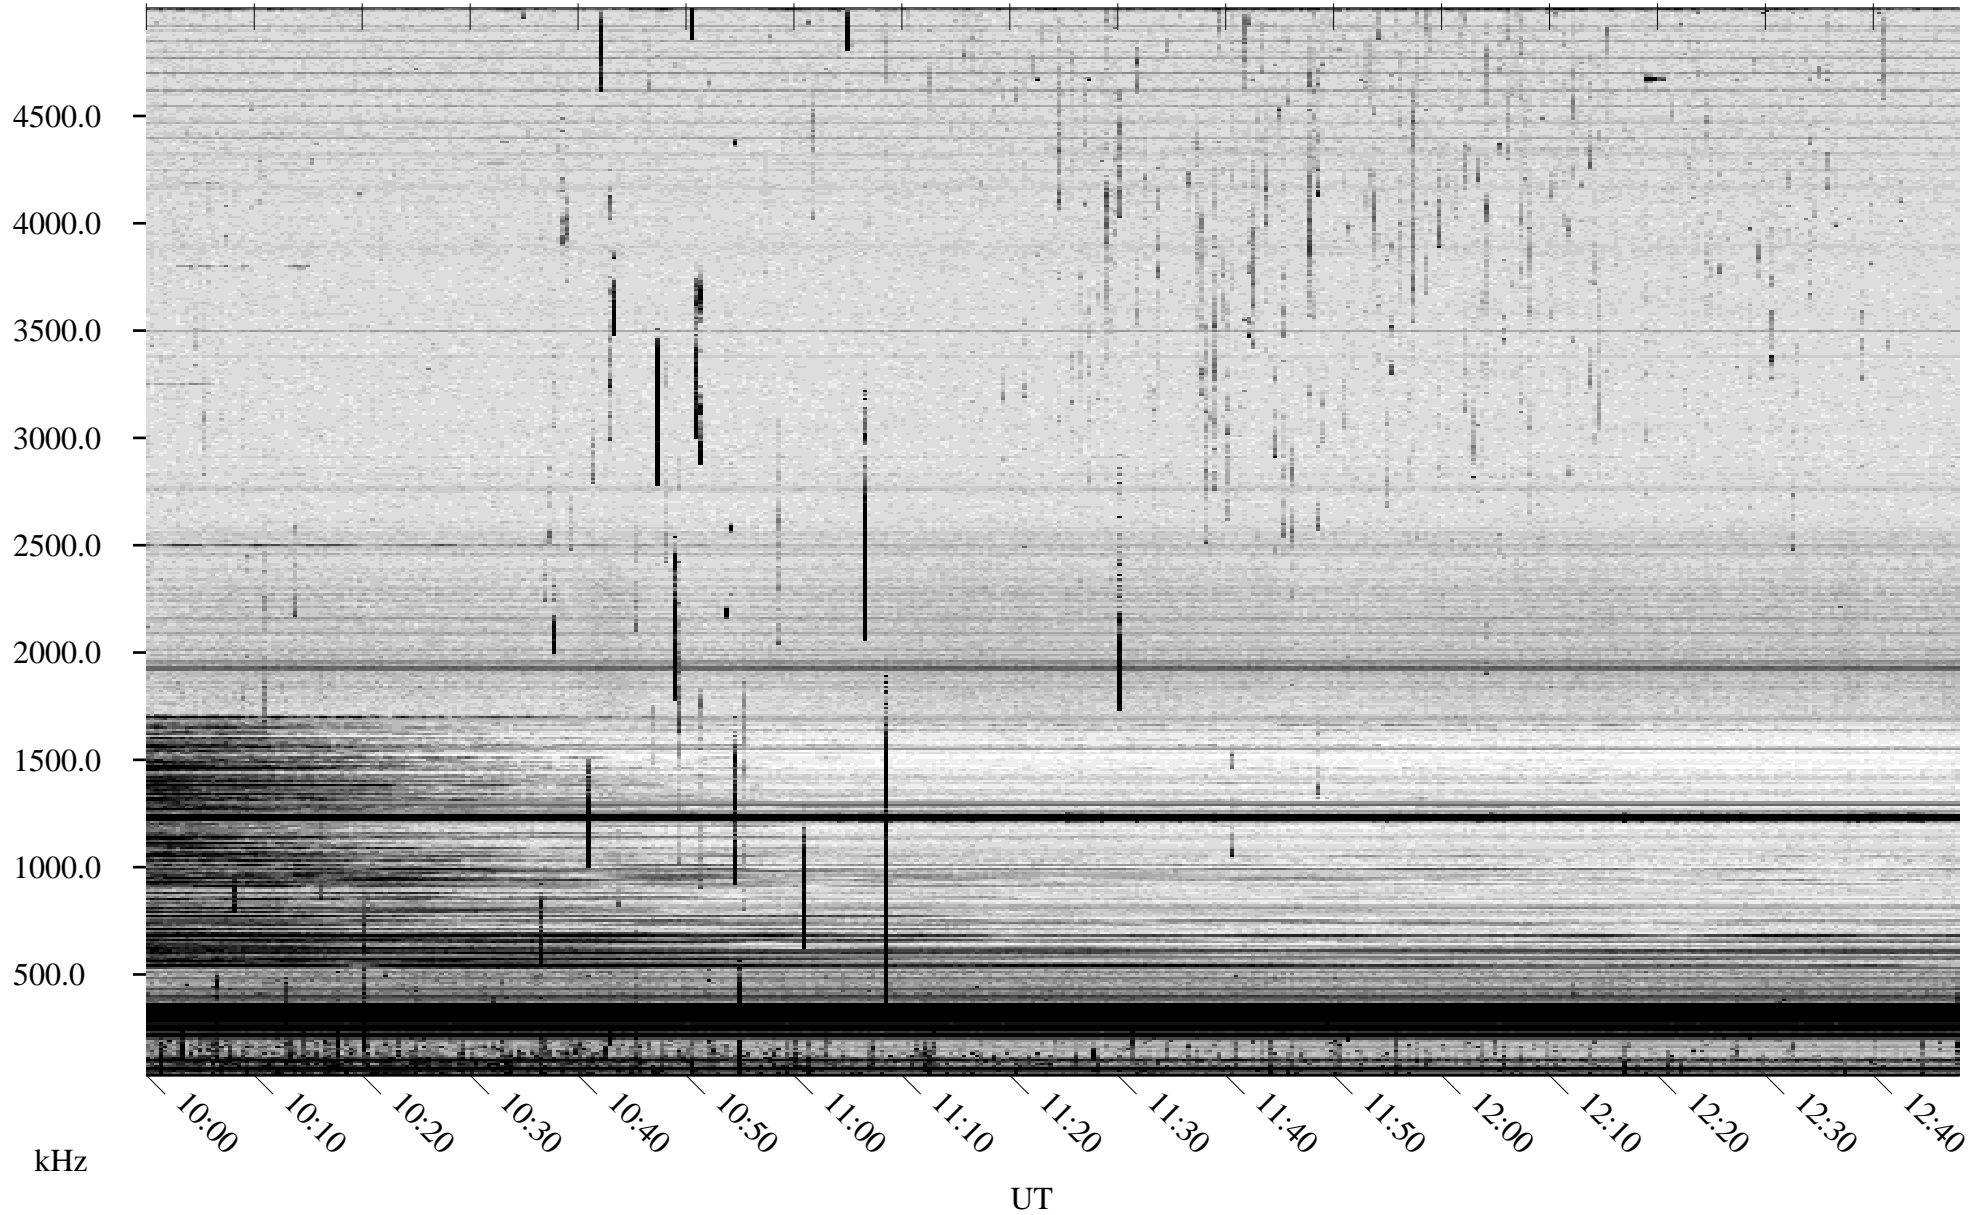

07/28/2007 Churchill, Manitoba

Linear Scale Black = 161 White = 15

CH07209L.R00m max_12

Page 1

07/28/2007 Churchill, Manitoba

Linear Scale Black = 161 White = 15

CH07209L.R00m max_12

Page 2

07/29/2007 Churchill, Manitoba

Linear Scale Black = 161 White = 15

CH07209L.R00m max_12

Page 3

07/29/2007 Churchill, Manitoba

Linear Scale Black = 161 White = 15

CH07209L.R00m max_12

Page 4

07/29/2007 Churchill, Manitoba

Linear Scale Black = 161 White = 15

CH07209L.R00m max_12

Page 5

07/29/2007 Churchill, Manitoba

Linear Scale Black = 161 White = 15

CH07209L.R00m max_12

Page 6

07/29/2007 Churchill, Manitoba

Linear Scale Black = 161 White = 15

CH07209L.R00m max_12

Page 7

07/29/2007 Churchill, Manitoba

Linear Scale Black = 161 White = 15

CH07209L.R00m max_12

Page 8