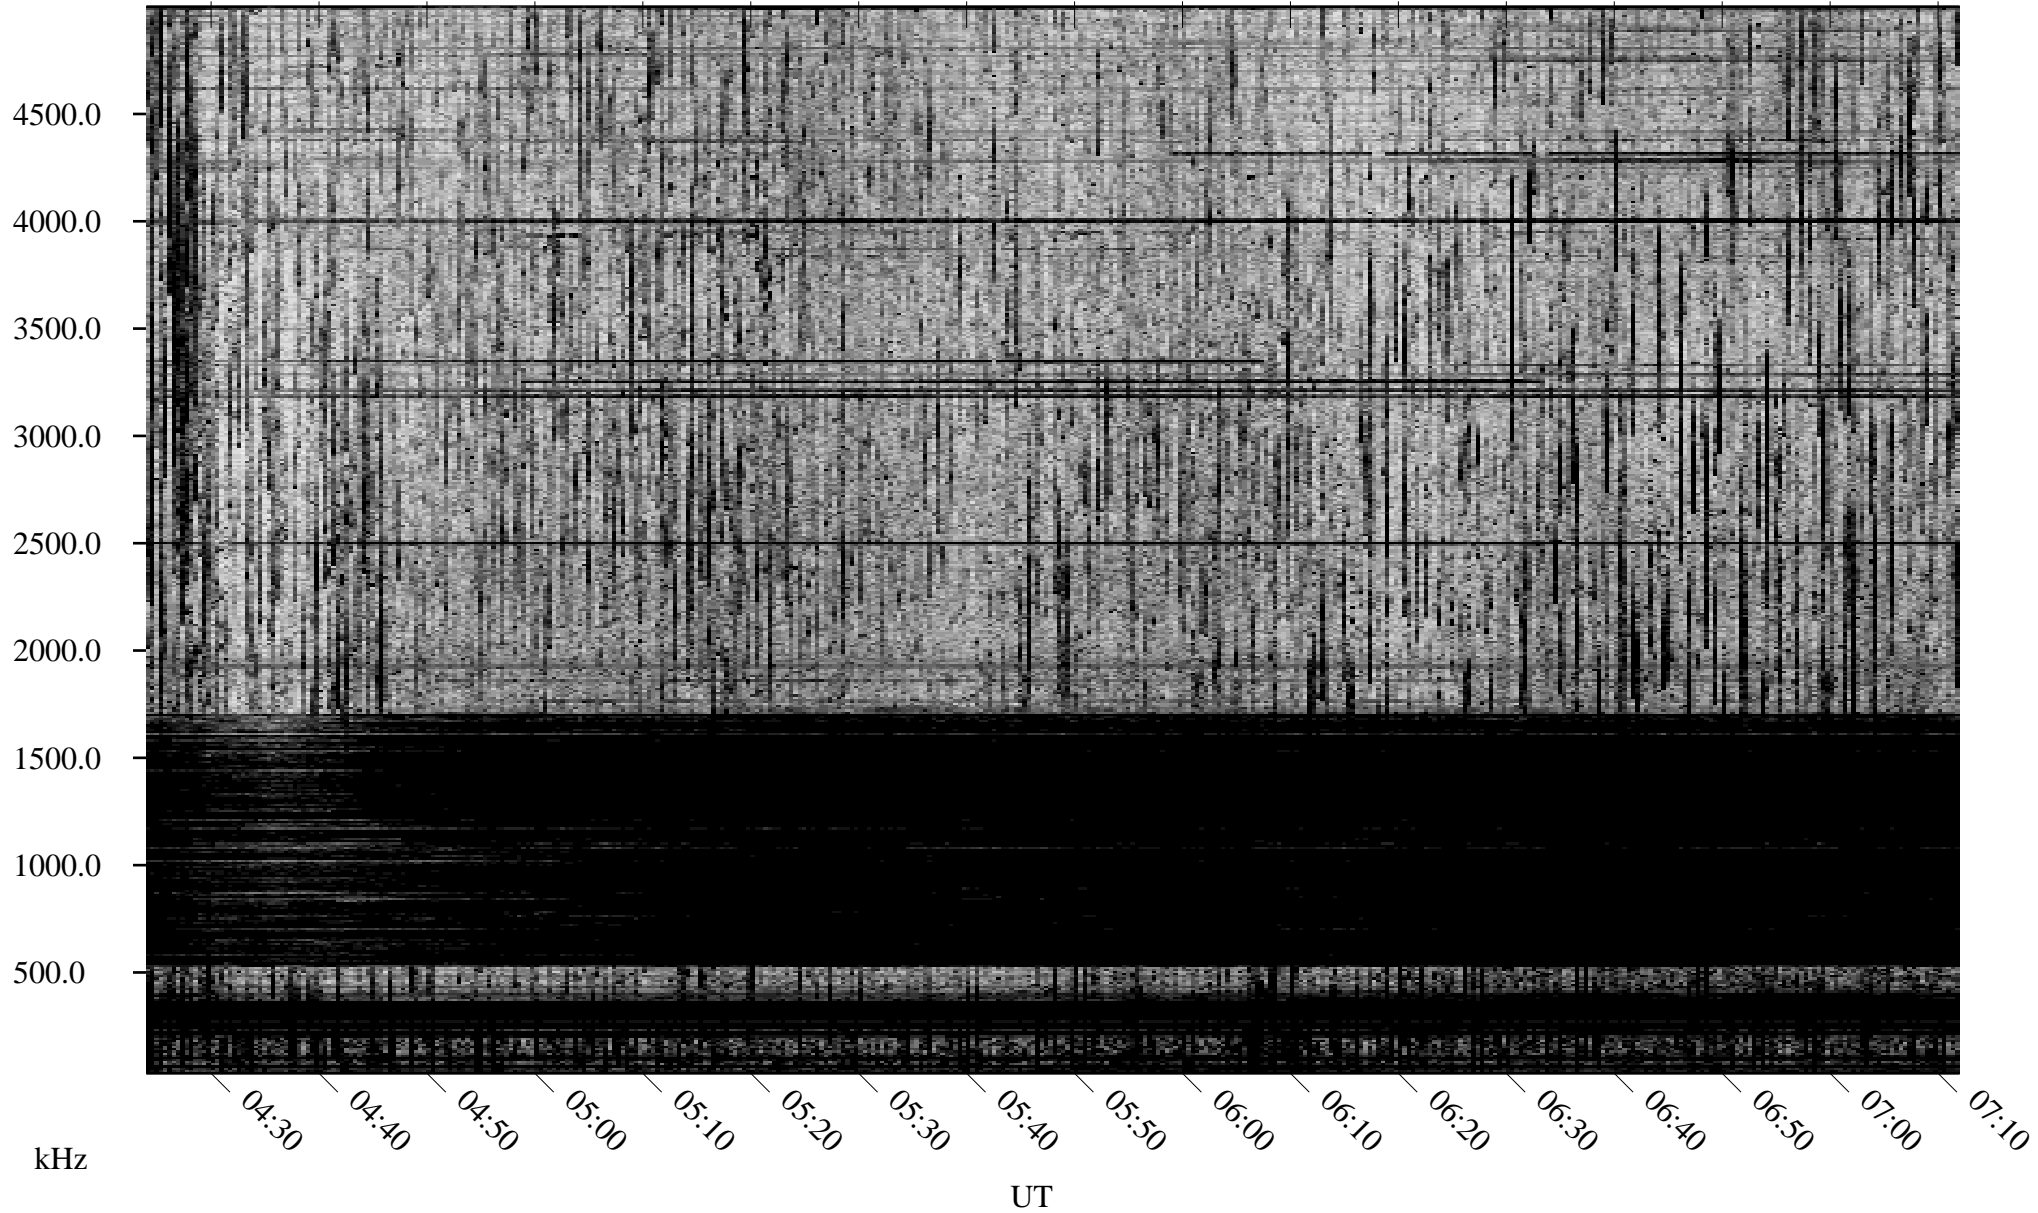

07/28/2007 Churchill, Manitoba

Linear Scale Black = 161 White = 15

CH07209L.R00m max_12

Page 1

07/28/2007 Churchill, Manitoba

Linear Scale Black = 161 White = 15

CH07209L.R00m max_12

Page 2

07/29/2007 Churchill, Manitoba

Linear Scale Black = 161 White = 15

CH07209L.R00m max_12

Page 3

07/29/2007 Churchill, Manitoba

Linear Scale Black = 161 White = 15

CH07209L.R00m max_12

Page 4

07/29/2007 Churchill, Manitoba

Linear Scale Black = 161 White = 15

CH07209L.R00m max_12

Page 5

07/29/2007 Churchill, Manitoba

Linear Scale Black = 161 White = 15

CH07209L.R00m max_12

Page 6

07/29/2007 Churchill, Manitoba

Linear Scale Black = 161 White = 15

CH07209L.R00m max_12

Page 7

07/29/2007 Churchill, Manitoba

Linear Scale Black = 161 White = 15

CH07209L.R00m max_12

Page 8