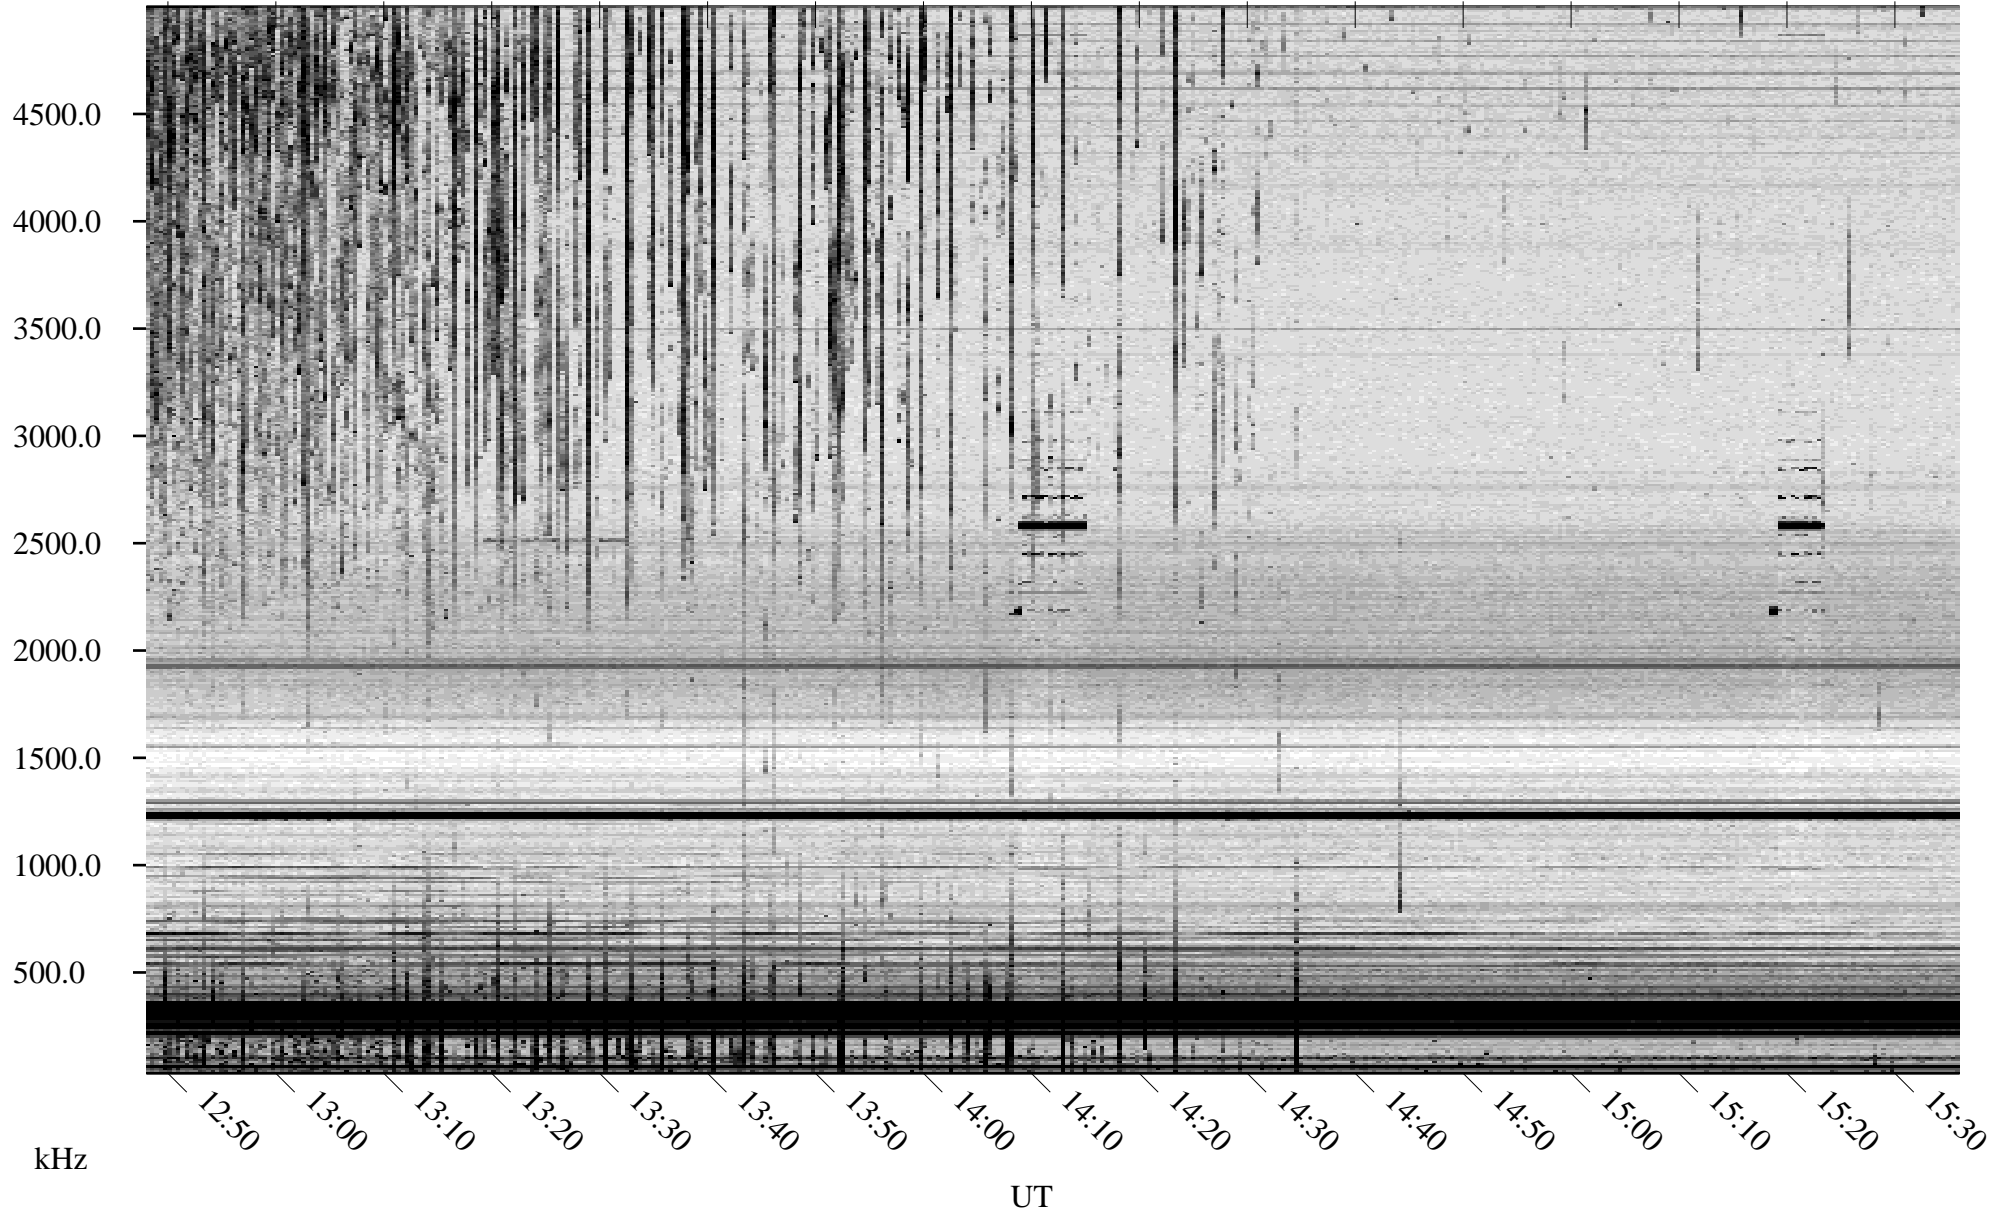

# 07/30/2007 Churchill, Manitoba

Linear Scale    Black = 161    White = 15

CH07210L.R00m max\_12

Page 5

# 07/30/2007 Churchill, Manitoba

Linear Scale    Black = 161    White = 15

CH07210L.R00m max\_12

Page 6

# 07/30/2007 Churchill, Manitoba

Linear Scale    Black = 161    White = 15

CH07210L.R00m max\_12

Page 7

# 07/30/2007 Churchill, Manitoba

Linear Scale    Black = 161    White = 15

CH07210L.R00m max\_12