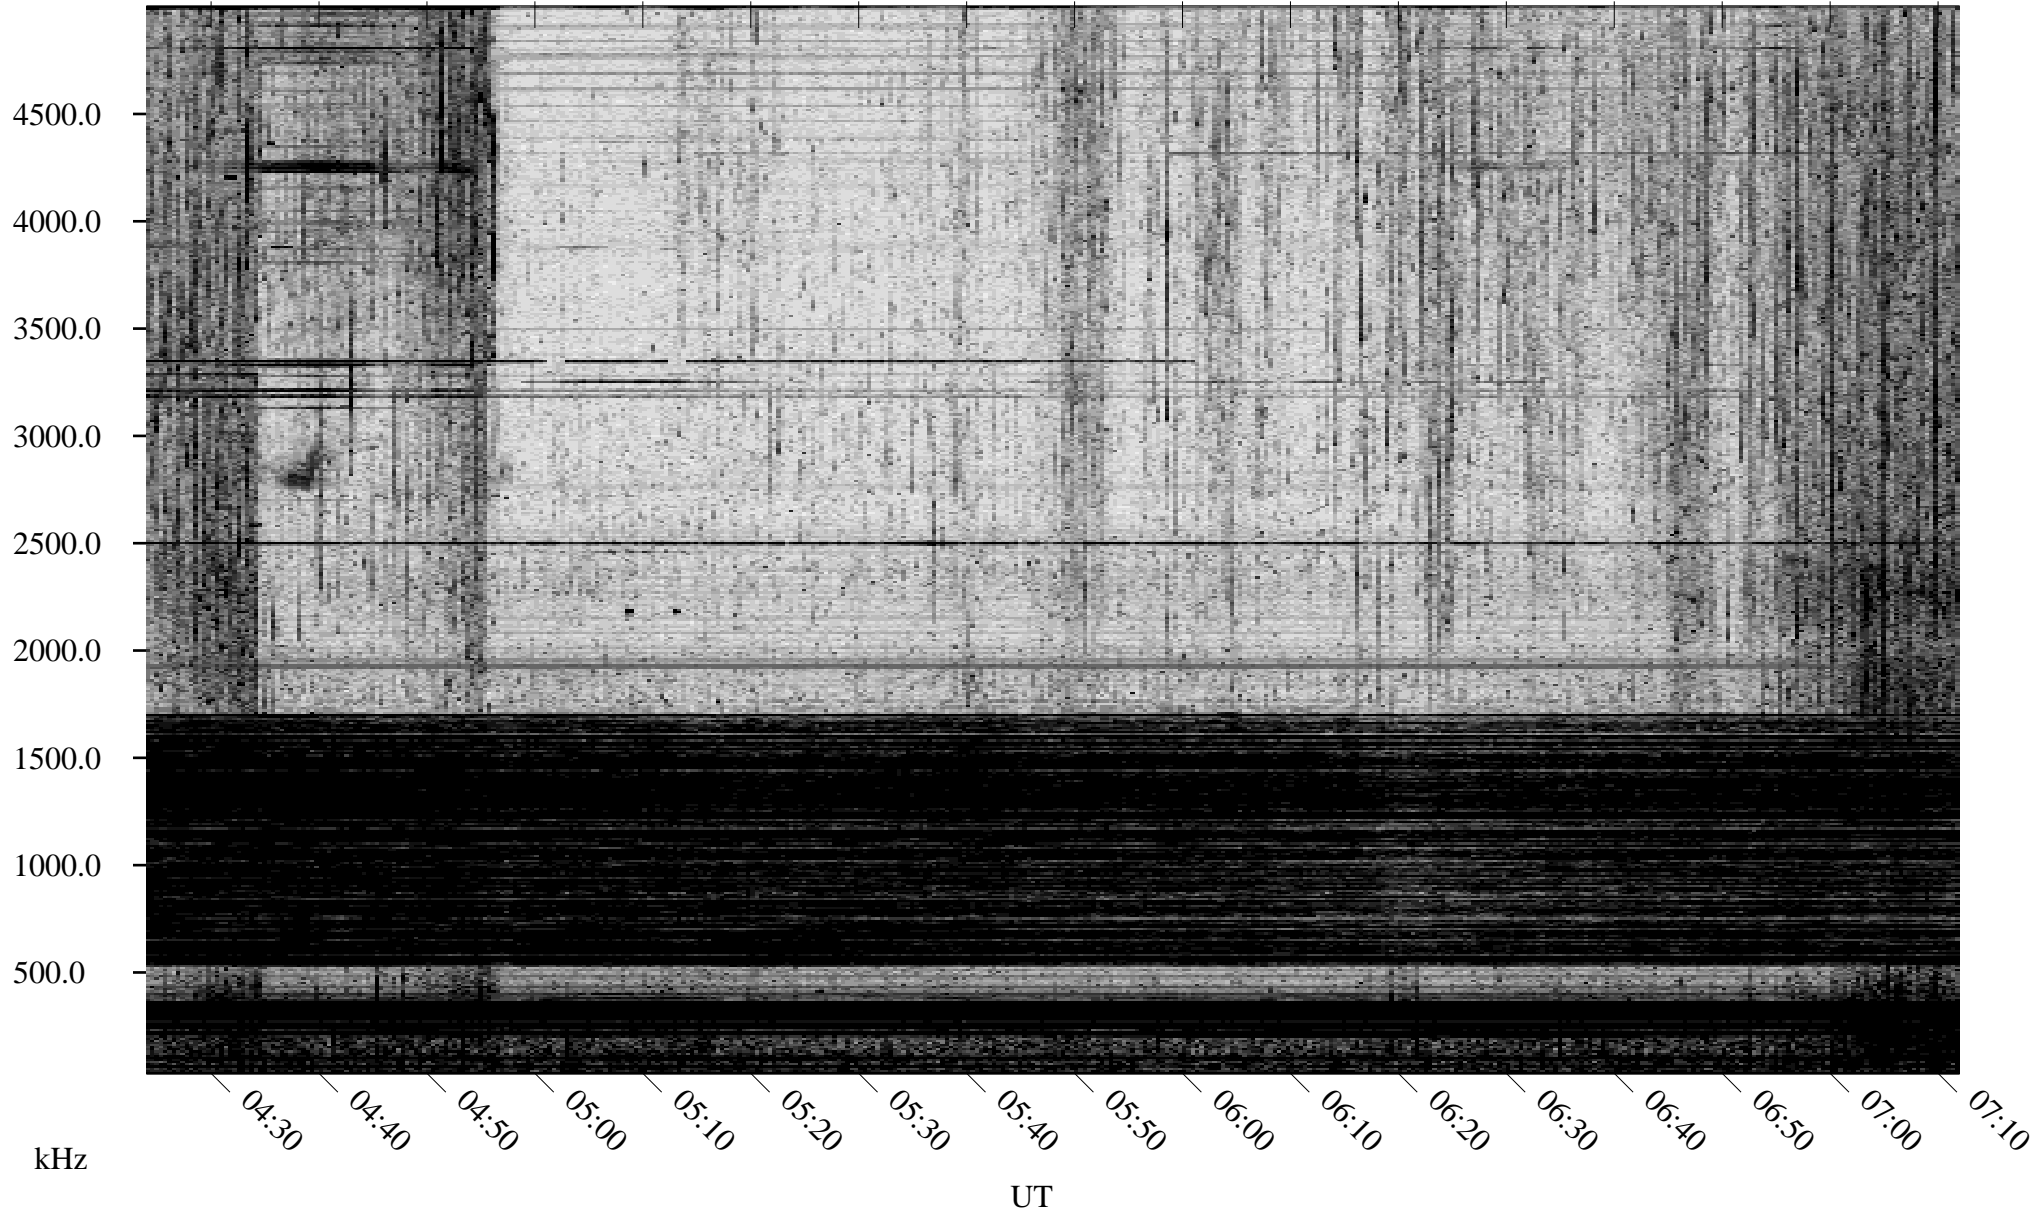

# 07/29/2007 Churchill, Manitoba

Linear Scale    Black = 161    White = 15

CH07210L.R00m max\_12

Page 1

# 07/29/2007 Churchill, Manitoba

Linear Scale    Black = 161    White = 15

CH07210L.R00m max\_12

Page 2

# 07/30/2007 Churchill, Manitoba

Linear Scale    Black = 161    White = 15

CH07210L.R00m max\_12

Page 3

# 07/30/2007 Churchill, Manitoba

Linear Scale    Black = 161    White = 15

CH07210L.R00m max\_12

Page 4