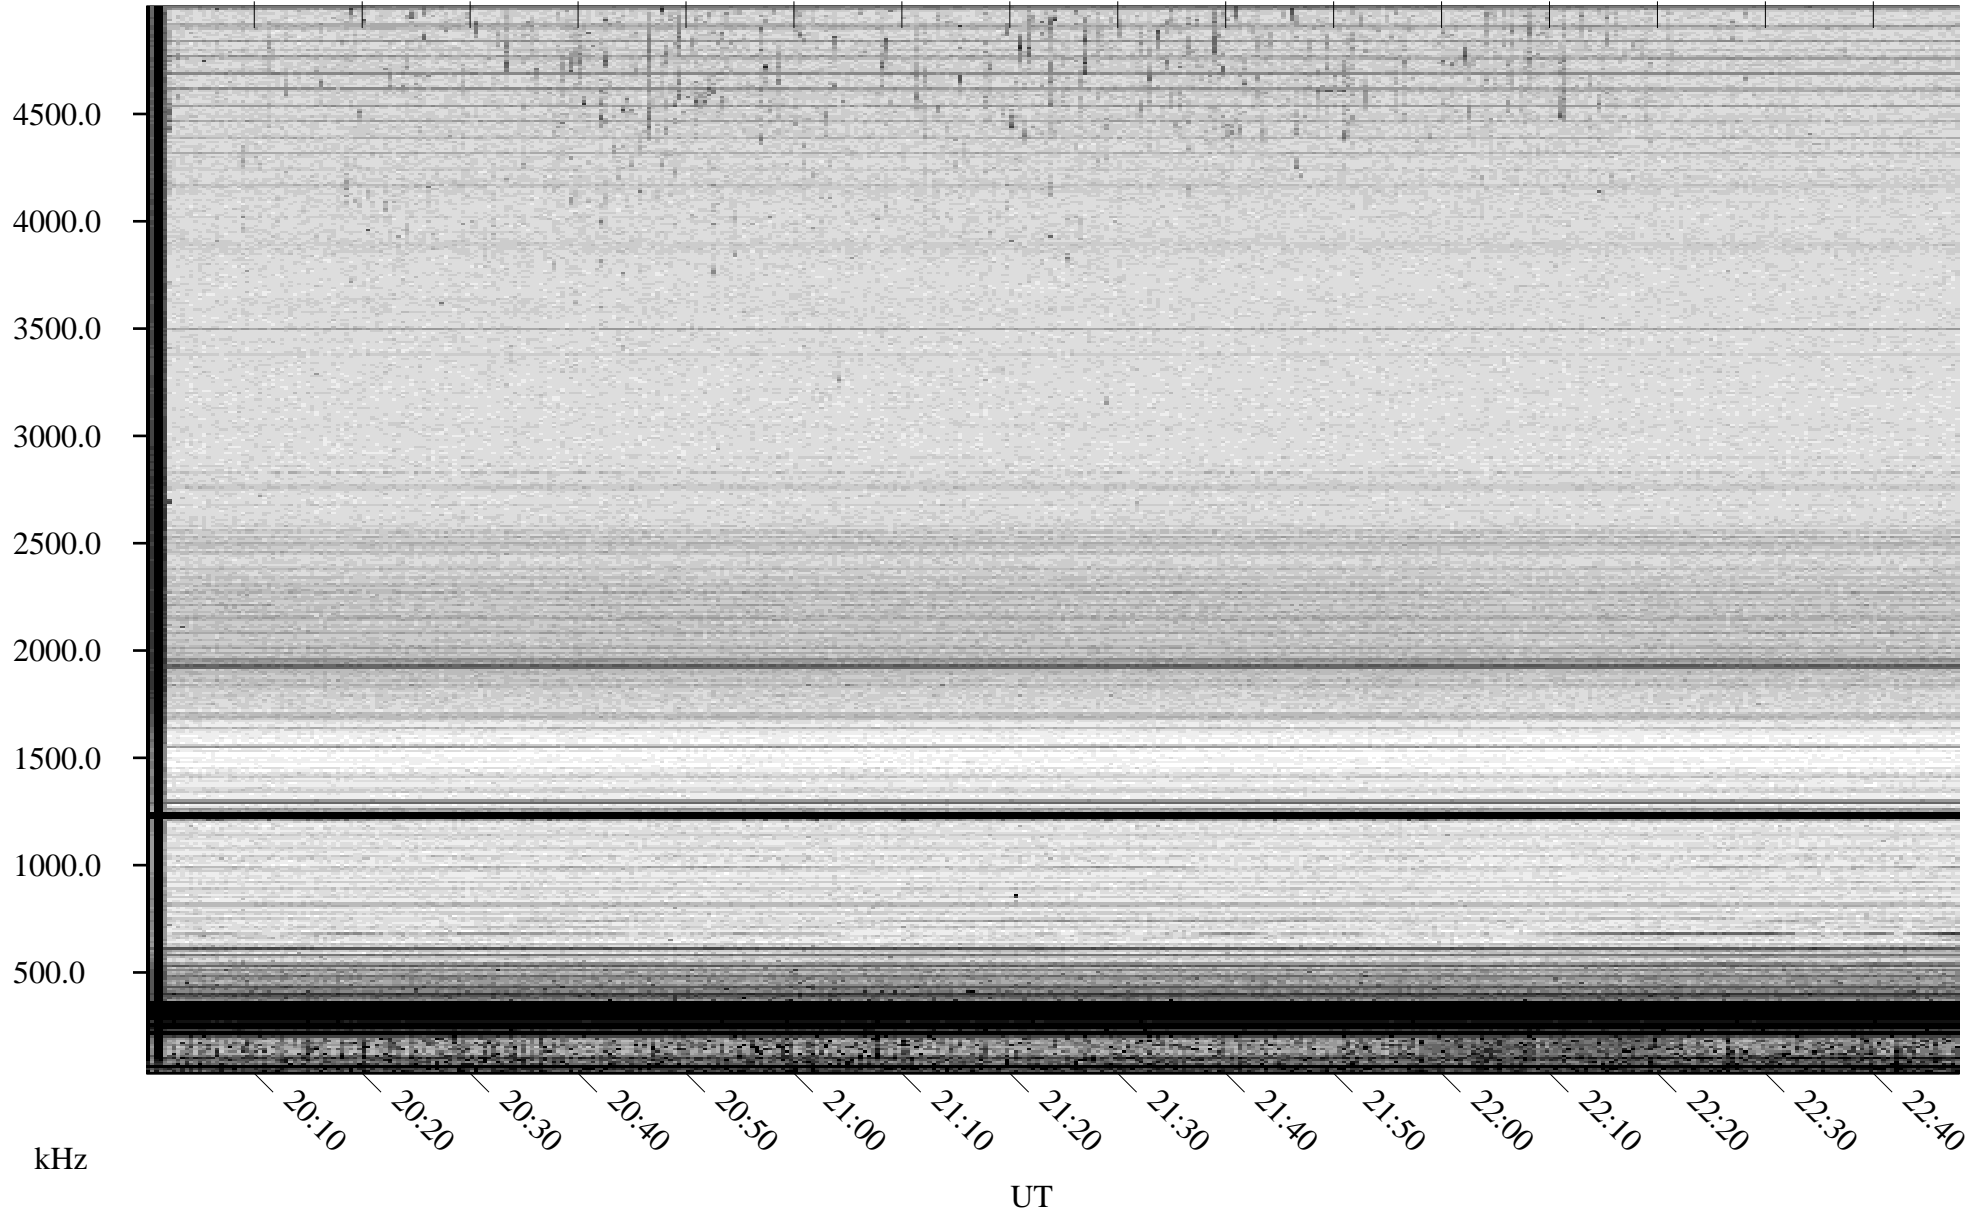

# 07/29/2007 Churchill, Manitoba

Linear Scale    Black = 161    White = 15

CH07210L.R00m max\_12

Page 1

# 07/29/2007 Churchill, Manitoba

Linear Scale    Black = 161    White = 15

CH07210L.R00m max\_12

Page 2

# 07/30/2007 Churchill, Manitoba

Linear Scale    Black = 161    White = 15

CH07210L.R00m max\_12

Page 3

# 07/30/2007 Churchill, Manitoba

Linear Scale    Black = 161    White = 15

CH07210L.R00m max\_12

Page 4