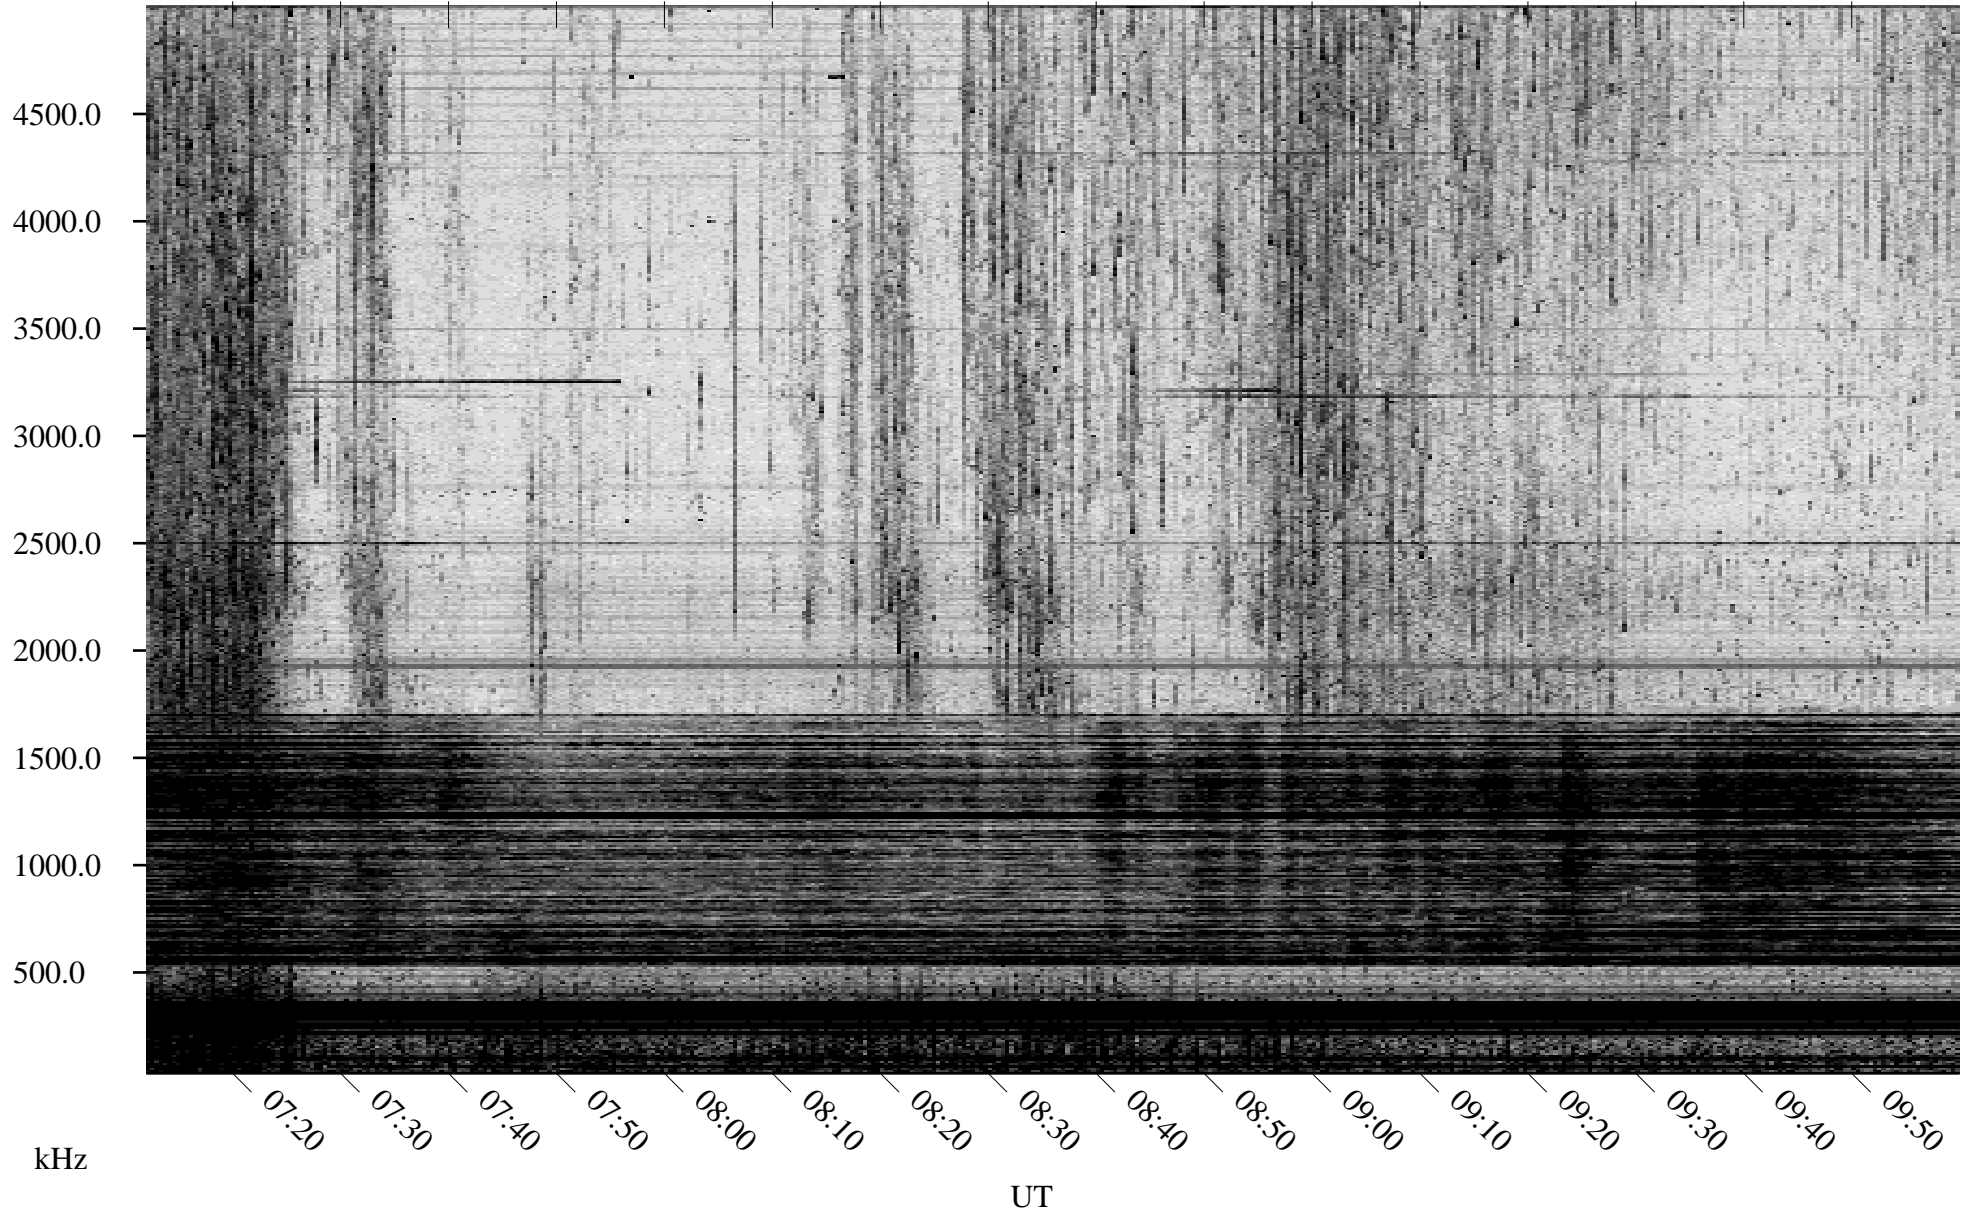

# 07/29/2007 Churchill, Manitoba

Linear Scale    Black = 161    White = 15

CH07210L.R00m max\_12

Page 1

# 07/30/2007 Churchill, Manitoba

Linear Scale    Black = 161    White = 15

CH07210L.R00m max\_12

Page 4

# 07/30/2007 Churchill, Manitoba

Linear Scale    Black = 161    White = 15

CH07210L.R00m max\_12

Page 5

# 07/30/2007 Churchill, Manitoba

Linear Scale    Black = 161    White = 15

CH07210L.R00m max\_12

Page 6