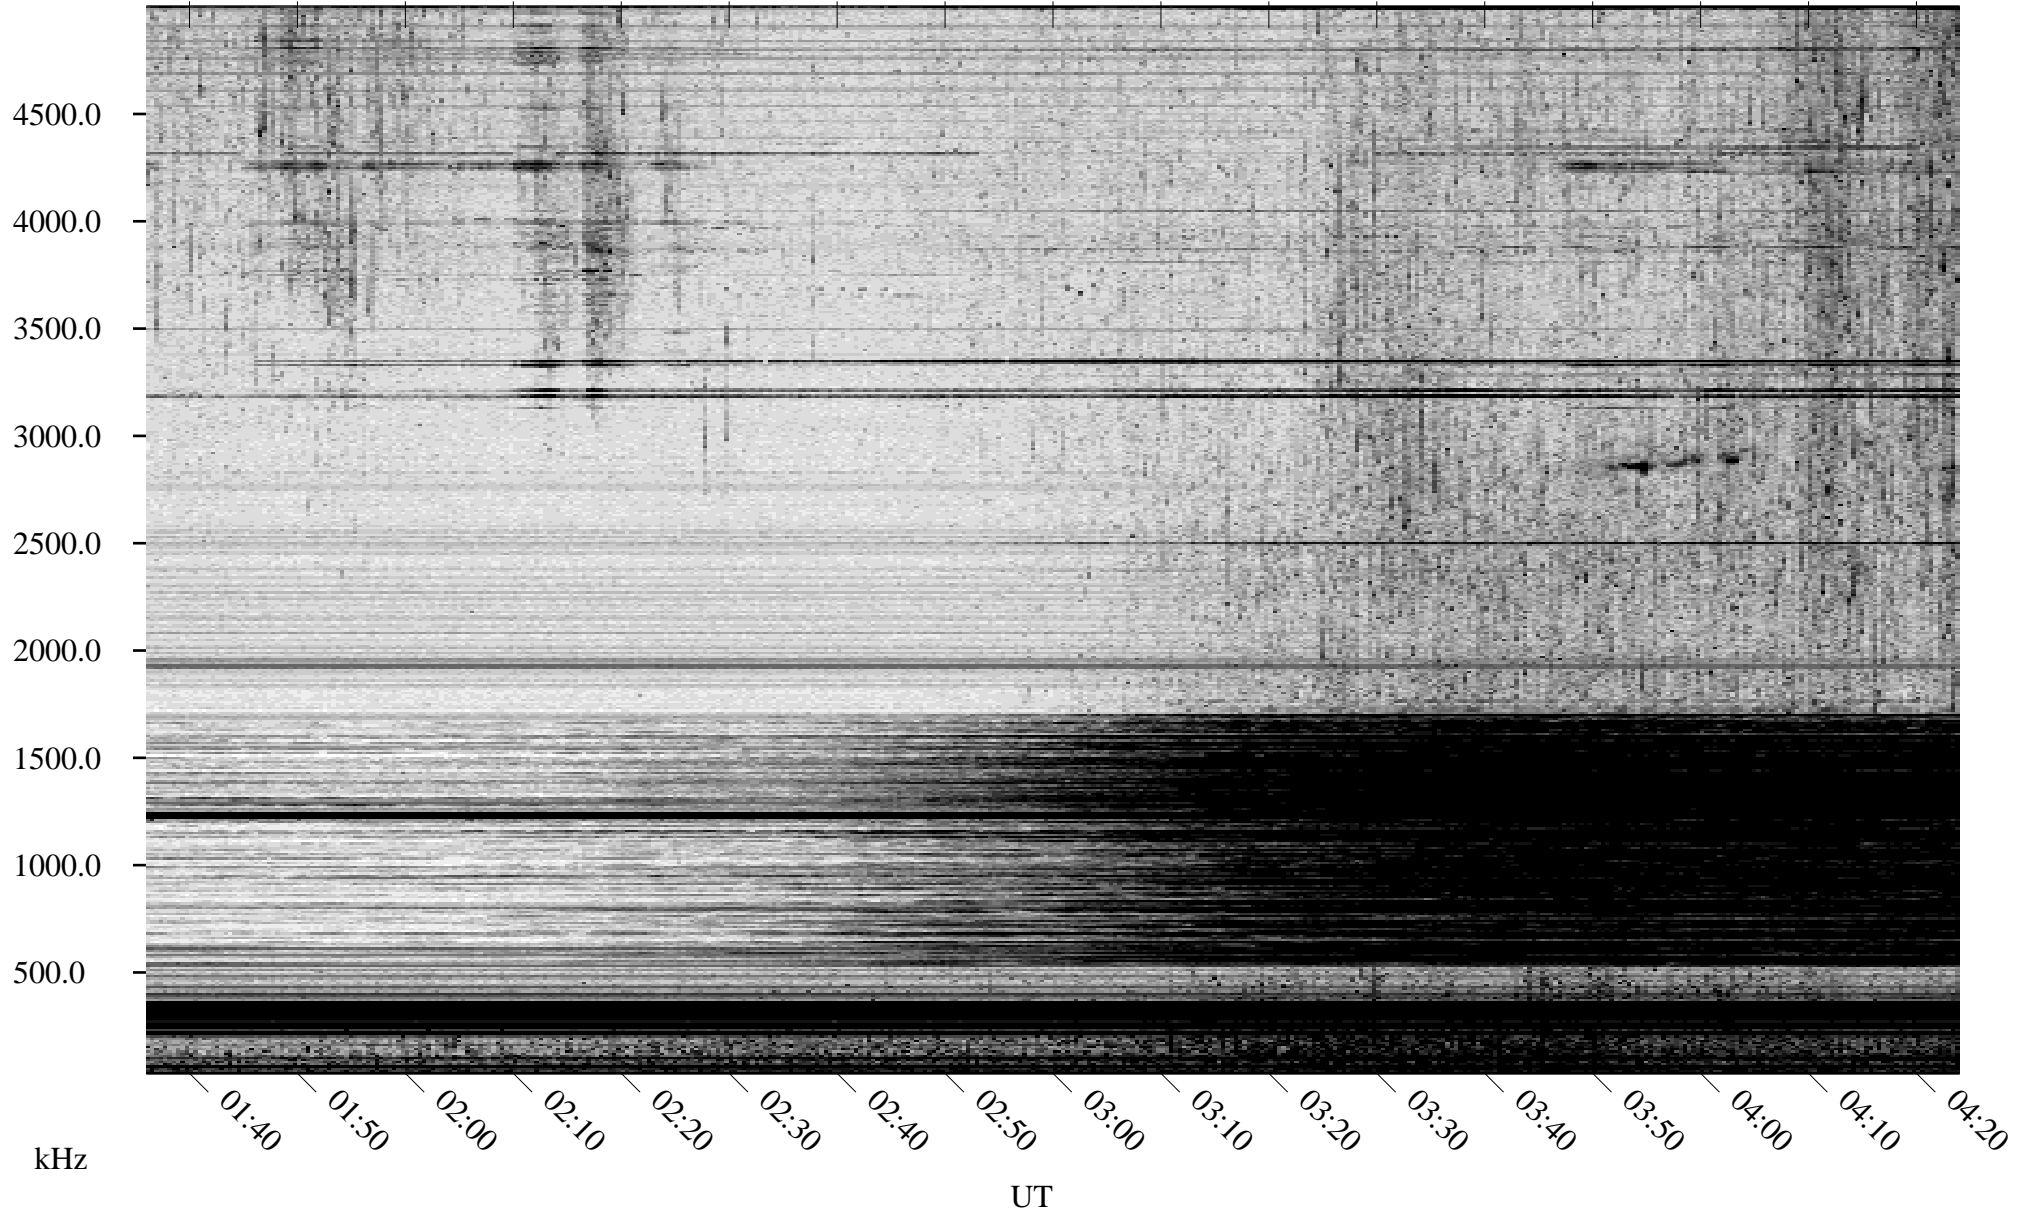

# 07/29/2007 Churchill, Manitoba

Linear Scale    Black = 161    White = 15

CH07210L.R00m max\_12

Page 1

# 07/29/2007 Churchill, Manitoba

Linear Scale    Black = 161    White = 15

CH07210L.R00m max\_12

Page 2

# 07/30/2007 Churchill, Manitoba

Linear Scale    Black = 161    White = 15

CH07210L.R00m max\_12

Page 3

# 07/30/2007 Churchill, Manitoba

Linear Scale    Black = 161    White = 15

CH07210L.R00m max\_12

Page 4