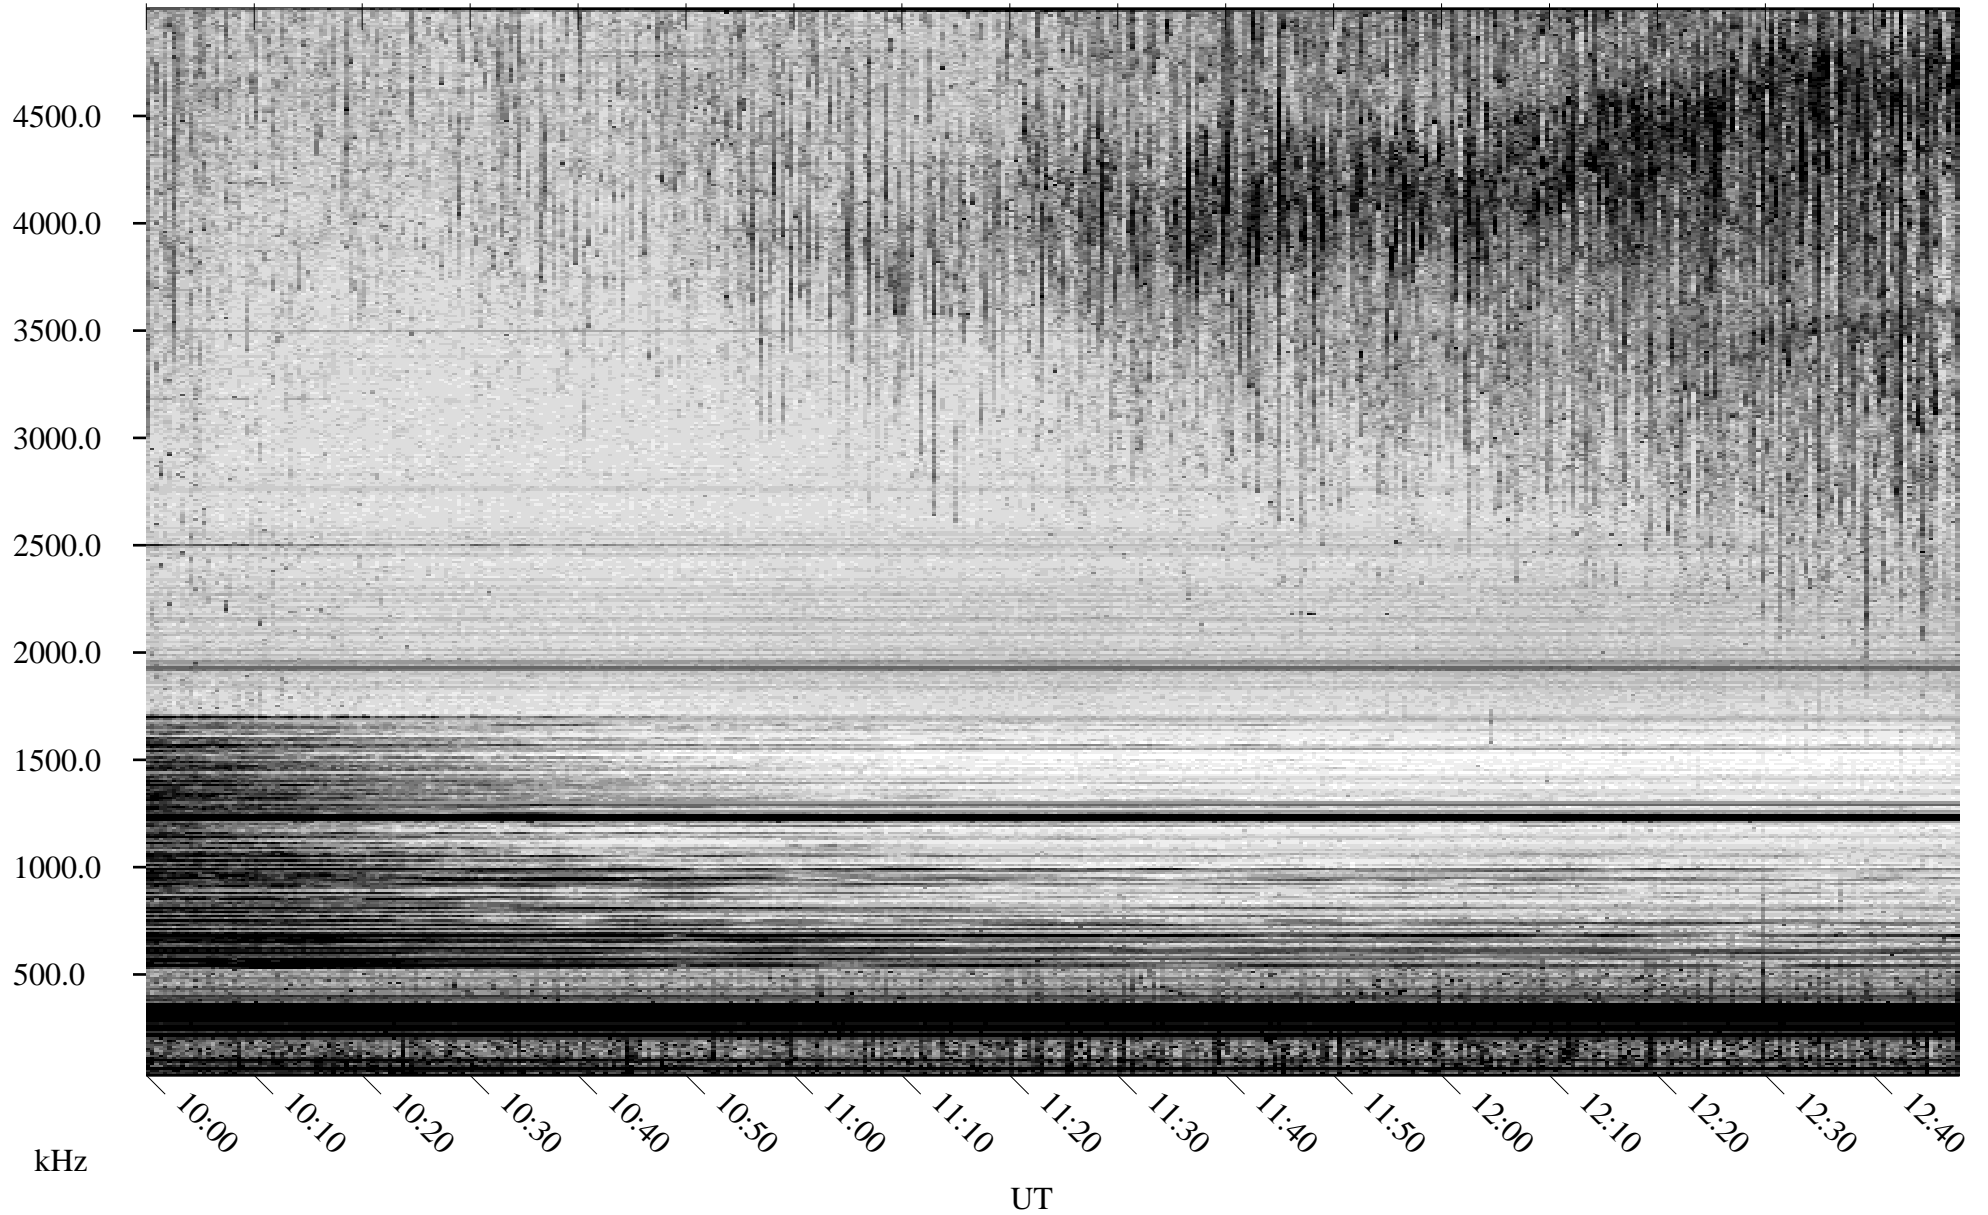

# 07/30/2007 Churchill, Manitoba

Linear Scale    Black = 161    White = 15

CH07210L.R00m max\_12

Page 4

# 07/30/2007 Churchill, Manitoba

Linear Scale    Black = 161    White = 15

CH07210L.R00m max\_12

Page 5

# 07/30/2007 Churchill, Manitoba

Linear Scale    Black = 161    White = 15

CH07210L.R00m max\_12

Page 6

# 07/30/2007 Churchill, Manitoba

Linear Scale    Black = 161    White = 15

CH07210L.R00m max\_12

Page 7