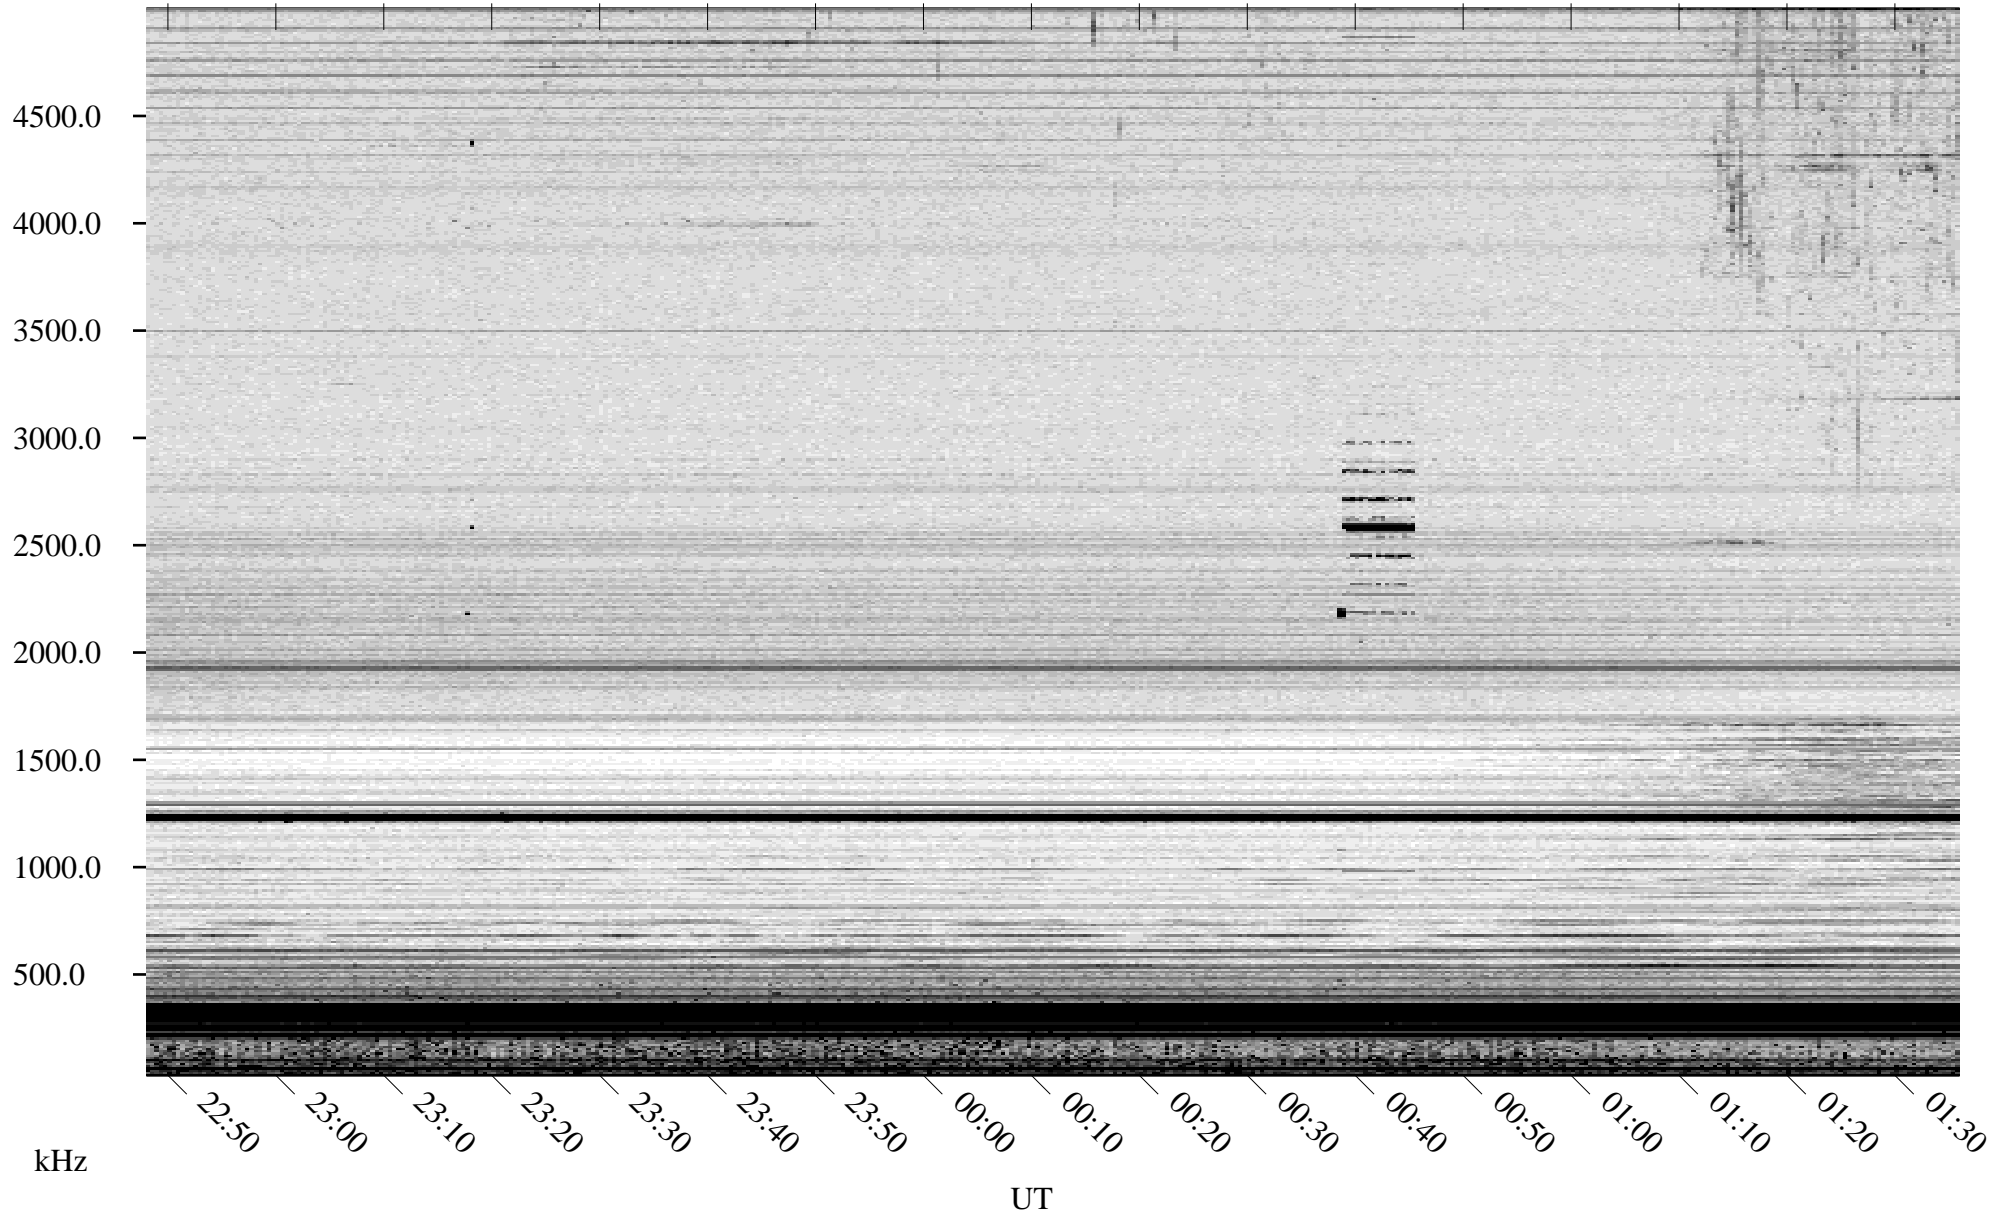

# 07/29/2007 Churchill, Manitoba

Linear Scale    Black = 161    White = 15

CH07210L.R00m max\_12

Page 1

# 07/29/2007 Churchill, Manitoba

Linear Scale    Black = 161    White = 15

CH07210L.R00m max\_12

Page 2

# 07/30/2007 Churchill, Manitoba

Linear Scale    Black = 161    White = 15

CH07210L.R00m max\_12

Page 3

# 07/30/2007 Churchill, Manitoba

Linear Scale    Black = 161    White = 15

CH07210L.R00m max\_12

Page 4