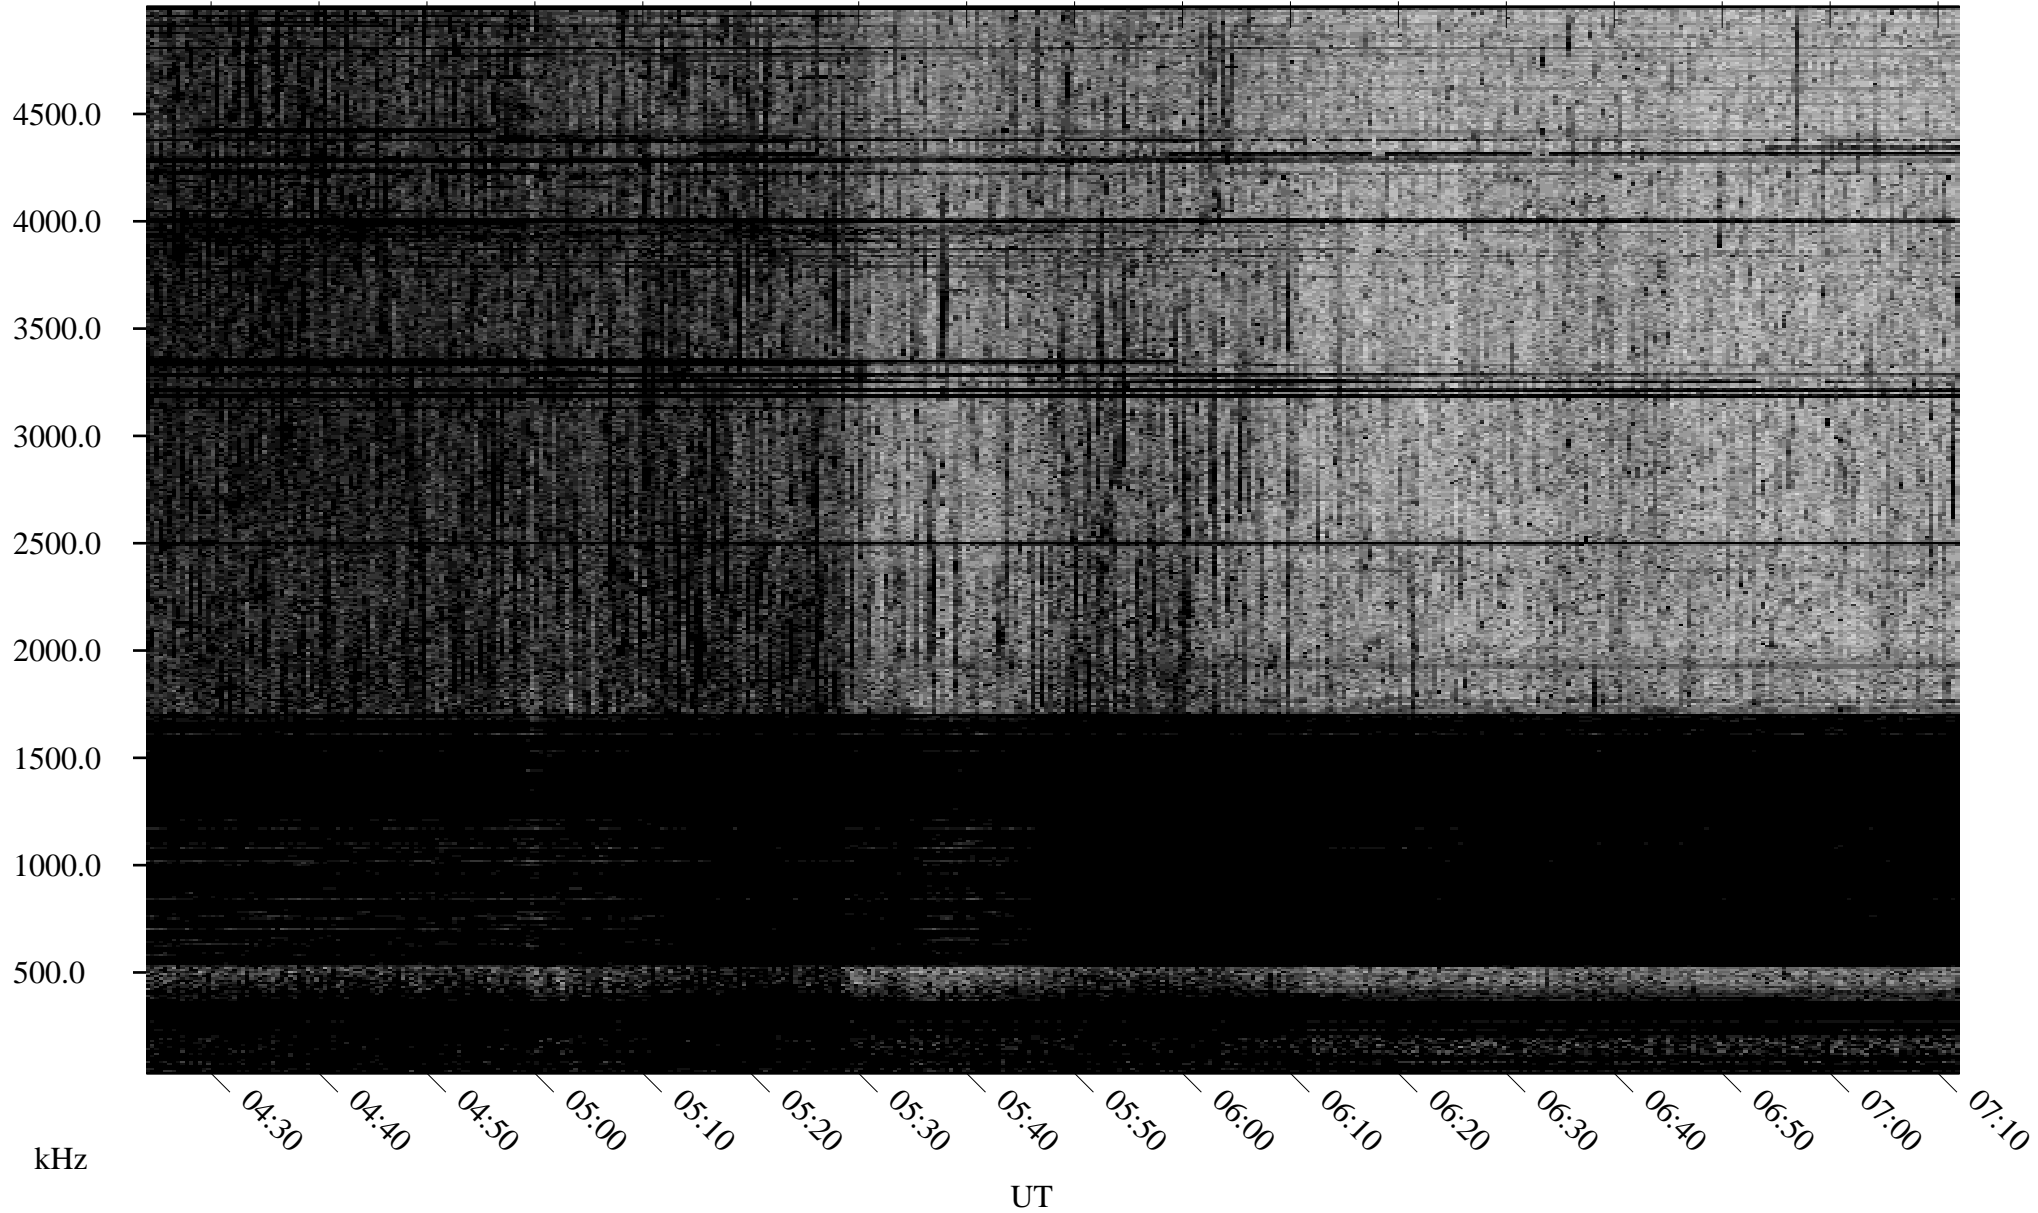

07/30/2007 Churchill, Manitoba

Linear Scale Black = 161 White = 15

CH07211L.R00m max_12

Page 1

07/30/2007 Churchill, Manitoba

Linear Scale Black = 161 White = 15

CH07211L.R00m max_12

Page 2

07/31/2007 Churchill, Manitoba

Linear Scale Black = 161 White = 15

CH07211L.R00m max_12

Page 3

07/31/2007 Churchill, Manitoba

Linear Scale Black = 161 White = 15

CH07211L.R00m max_12

Page 4

07/31/2007 Churchill, Manitoba

Linear Scale Black = 161 White = 15

CH07211L.R00m max_12

Page 5

07/31/2007 Churchill, Manitoba

Linear Scale Black = 161 White = 15

CH07211L.R00m max_12