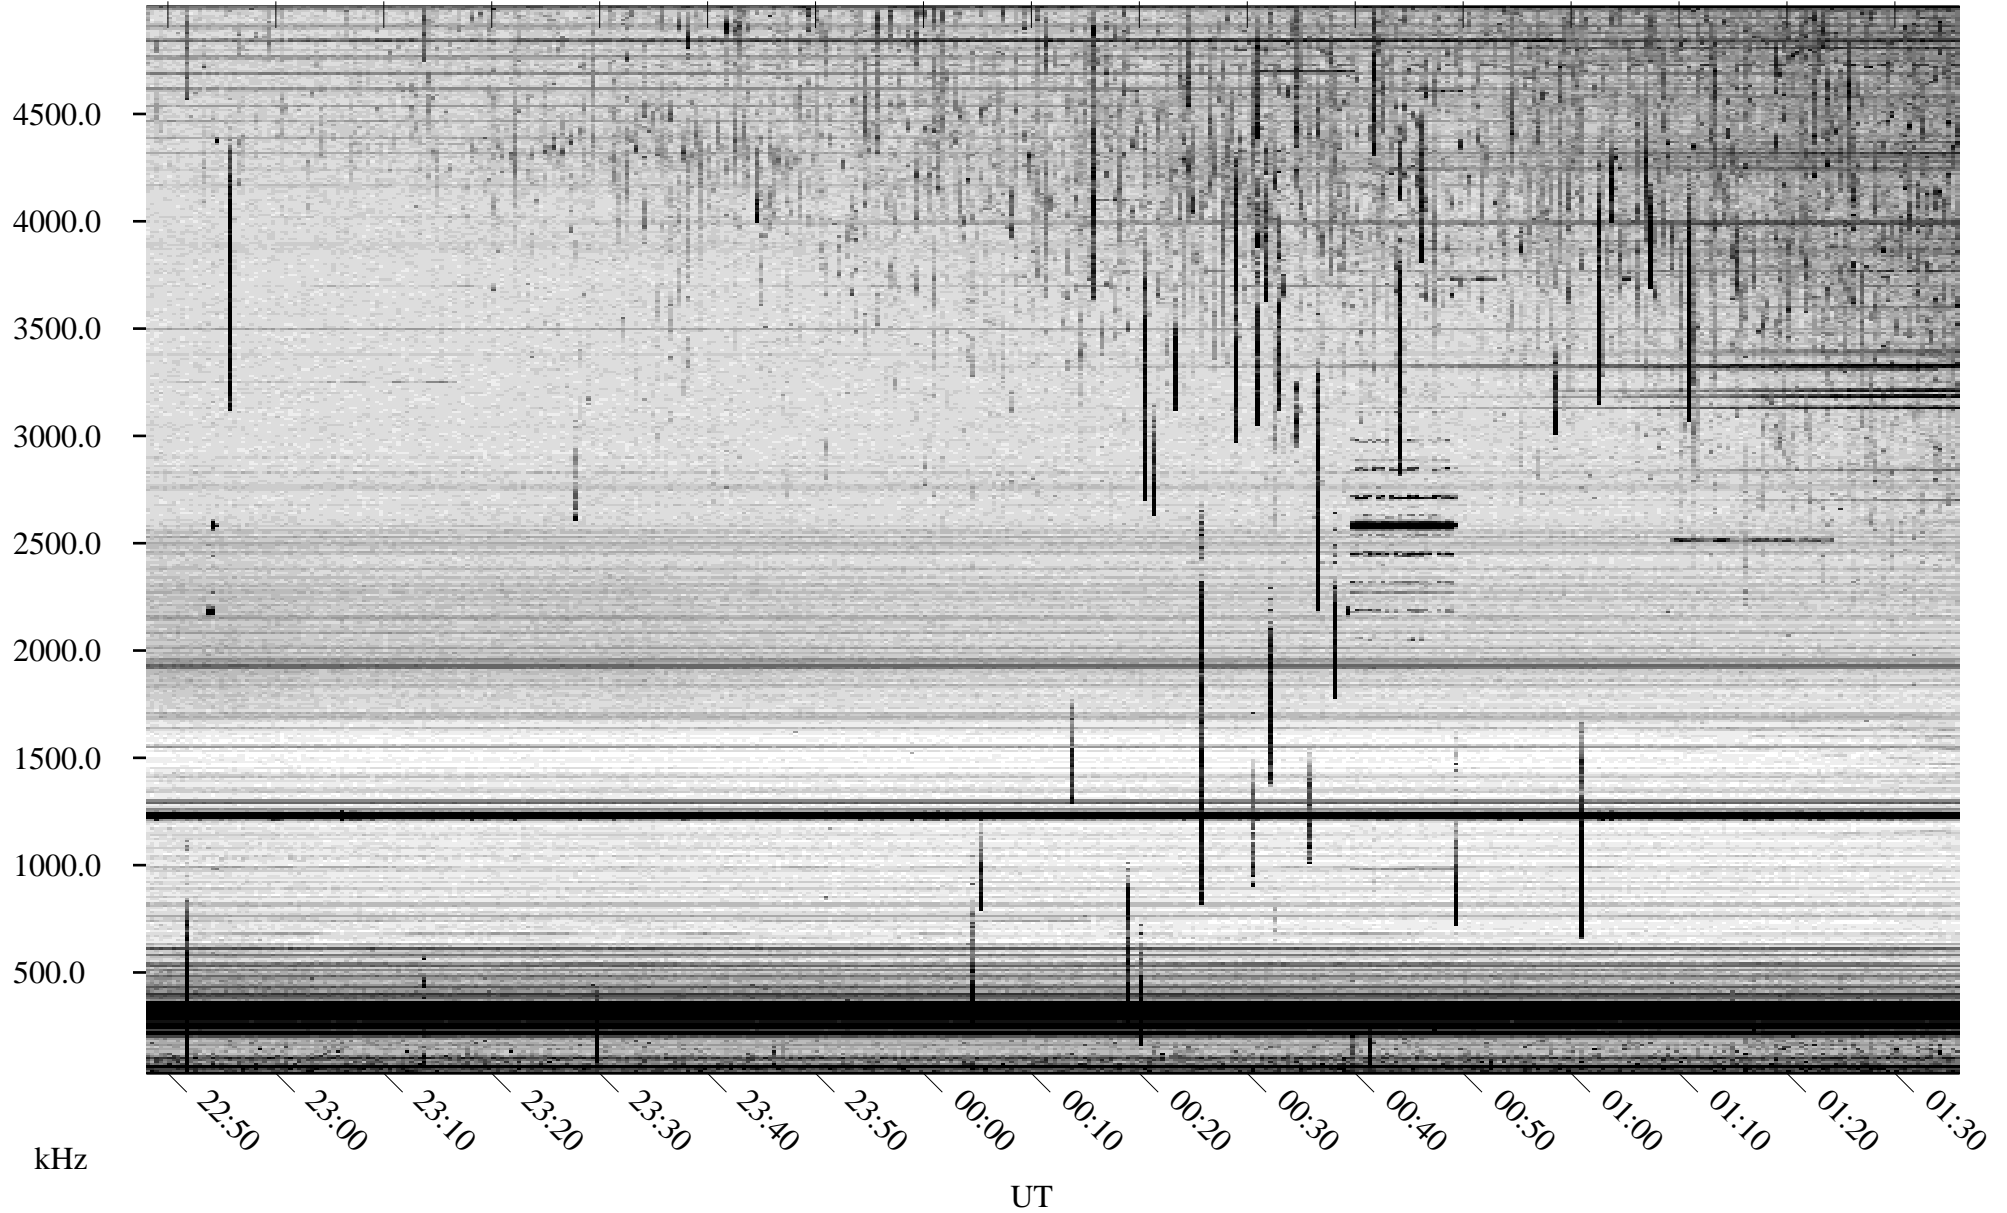

07/30/2007 Churchill, Manitoba

Linear Scale Black = 161 White = 15

CH07211L.R00m max_12

Page 1

07/30/2007 Churchill, Manitoba

Linear Scale Black = 161 White = 15

CH07211L.R00m max_12

Page 2

07/31/2007 Churchill, Manitoba

Linear Scale Black = 161 White = 15

CH07211L.R00m max_12

Page 3

07/31/2007 Churchill, Manitoba

Linear Scale Black = 161 White = 15

CH07211L.R00m max_12

Page 4

07/31/2007 Churchill, Manitoba

Linear Scale Black = 161 White = 15

CH07211L.R00m max_12

Page 5

07/31/2007 Churchill, Manitoba

Linear Scale Black = 161 White = 15

CH07211L.R00m max_12