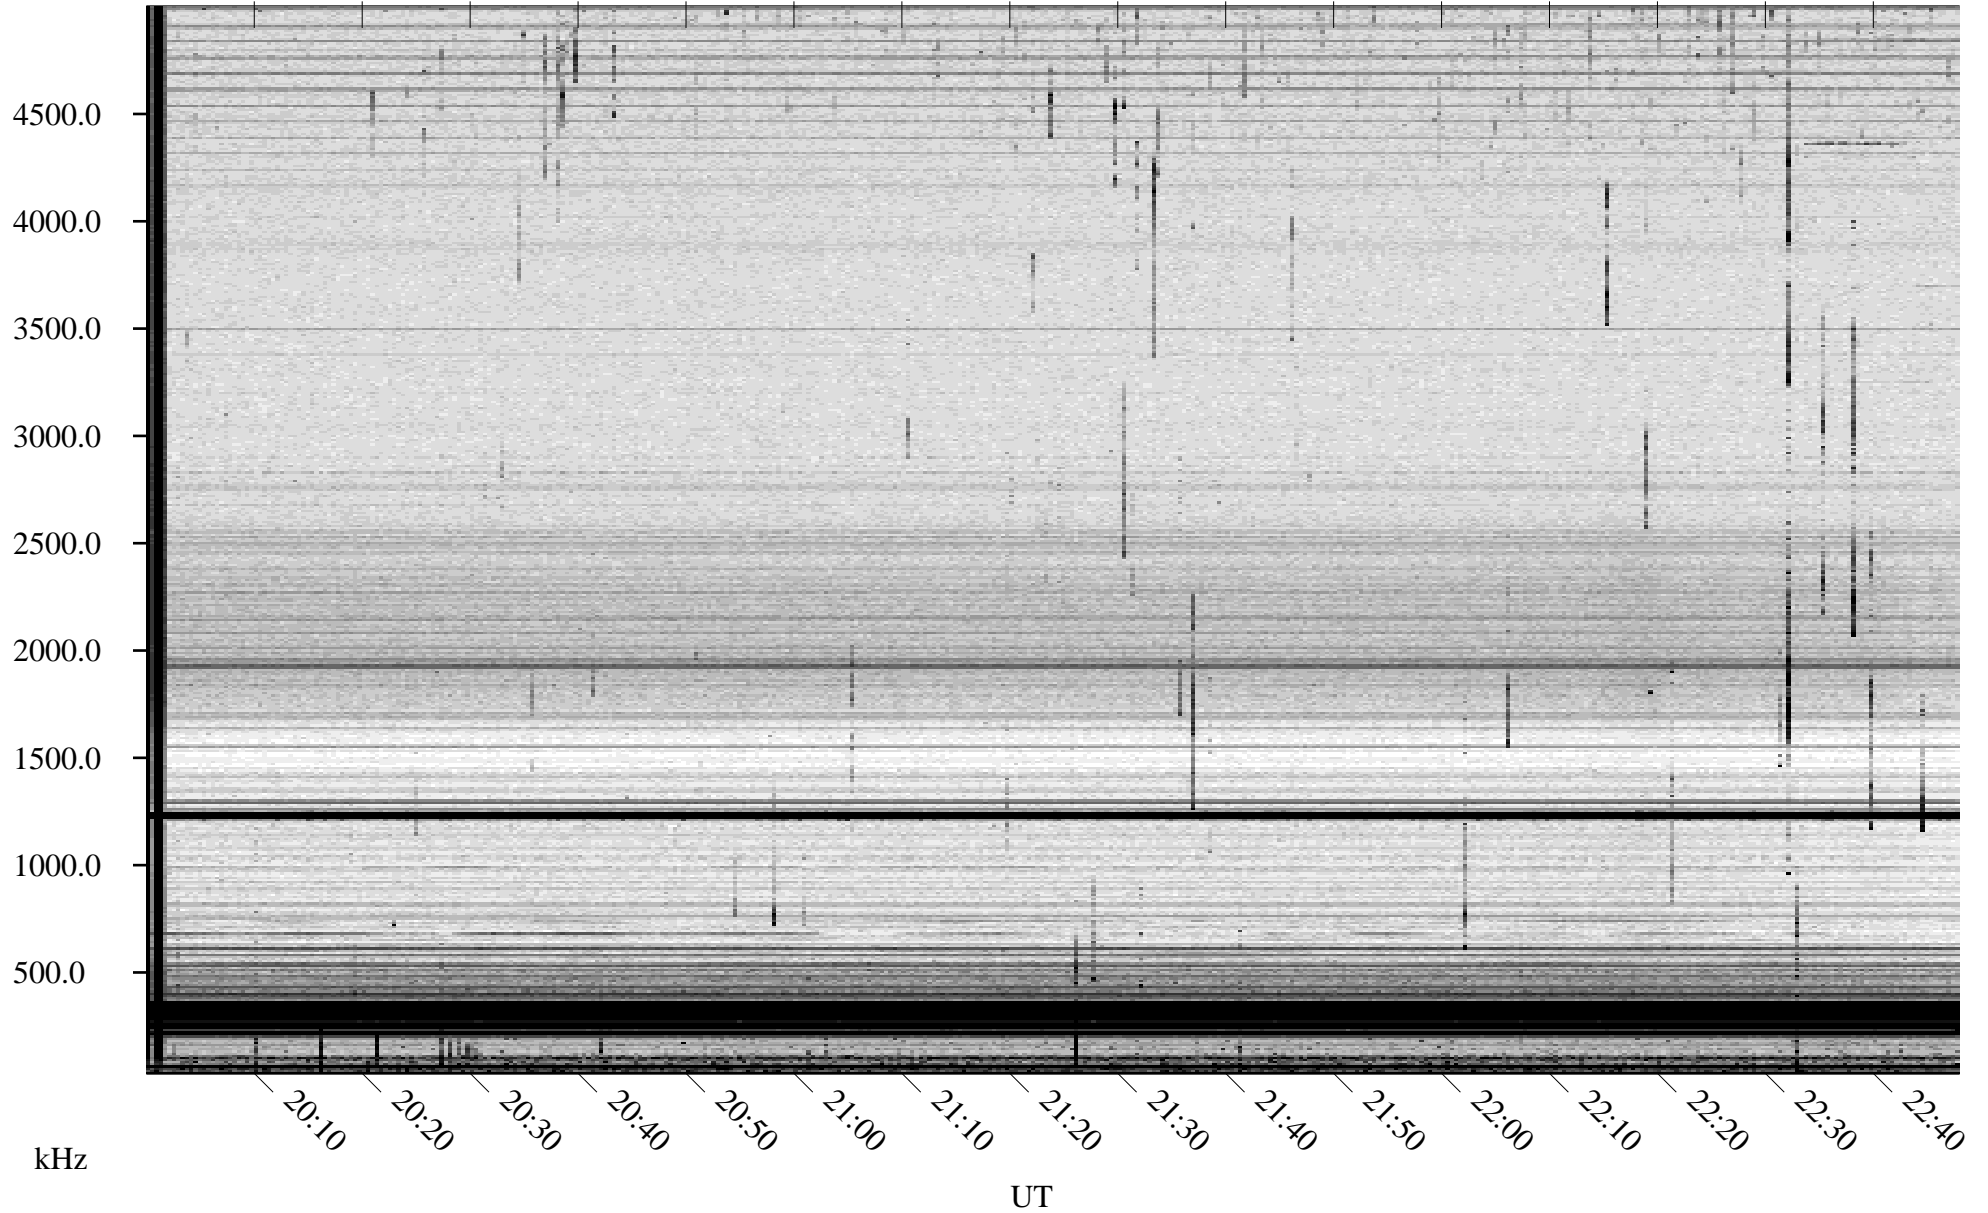

07/30/2007 Churchill, Manitoba

Linear Scale Black = 161 White = 15

CH07211L.R00m max_12

Page 1

07/30/2007 Churchill, Manitoba

Linear Scale Black = 161 White = 15

CH07211L.R00m max_12

Page 2

07/31/2007 Churchill, Manitoba

Linear Scale Black = 161 White = 15

CH07211L.R00m max_12

Page 3

07/31/2007 Churchill, Manitoba

Linear Scale Black = 161 White = 15

CH07211L.R00m max_12

Page 4

07/31/2007 Churchill, Manitoba

Linear Scale Black = 161 White = 15

CH07211L.R00m max_12

Page 5

07/31/2007 Churchill, Manitoba

Linear Scale Black = 161 White = 15

CH07211L.R00m max_12