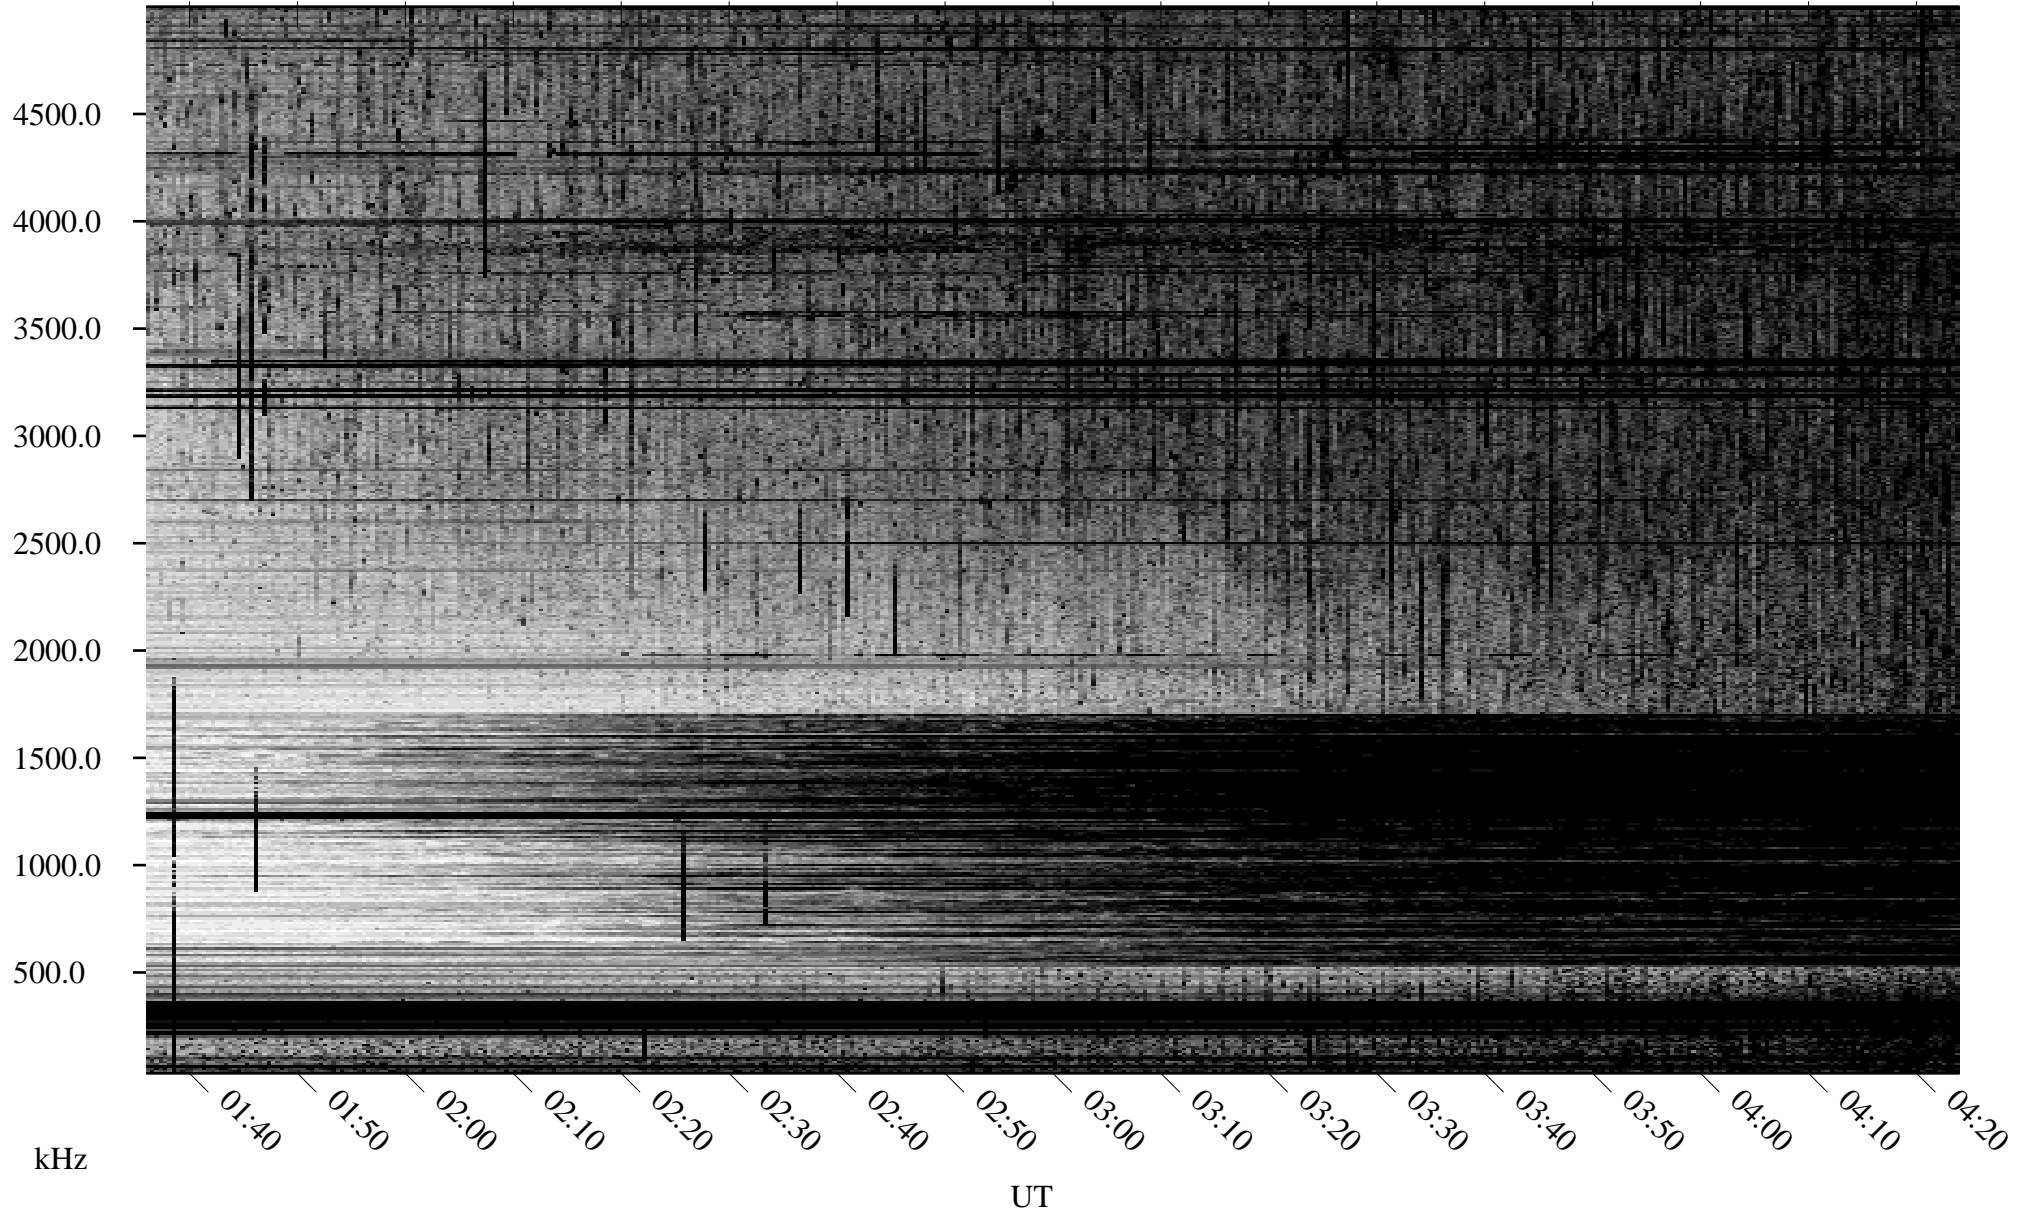

07/30/2007 Churchill, Manitoba

Linear Scale Black = 161 White = 15

CH07211L.R00m max_12

Page 1

07/30/2007 Churchill, Manitoba

Linear Scale Black = 161 White = 15

CH07211L.R00m max_12

Page 2

07/31/2007 Churchill, Manitoba

Linear Scale Black = 161 White = 15

CH07211L.R00m max_12

Page 3

07/31/2007 Churchill, Manitoba

Linear Scale Black = 161 White = 15

CH07211L.R00m max_12

Page 4

07/31/2007 Churchill, Manitoba

Linear Scale Black = 161 White = 15

CH07211L.R00m max_12

Page 5

07/31/2007 Churchill, Manitoba

Linear Scale Black = 161 White = 15

CH07211L.R00m max_12