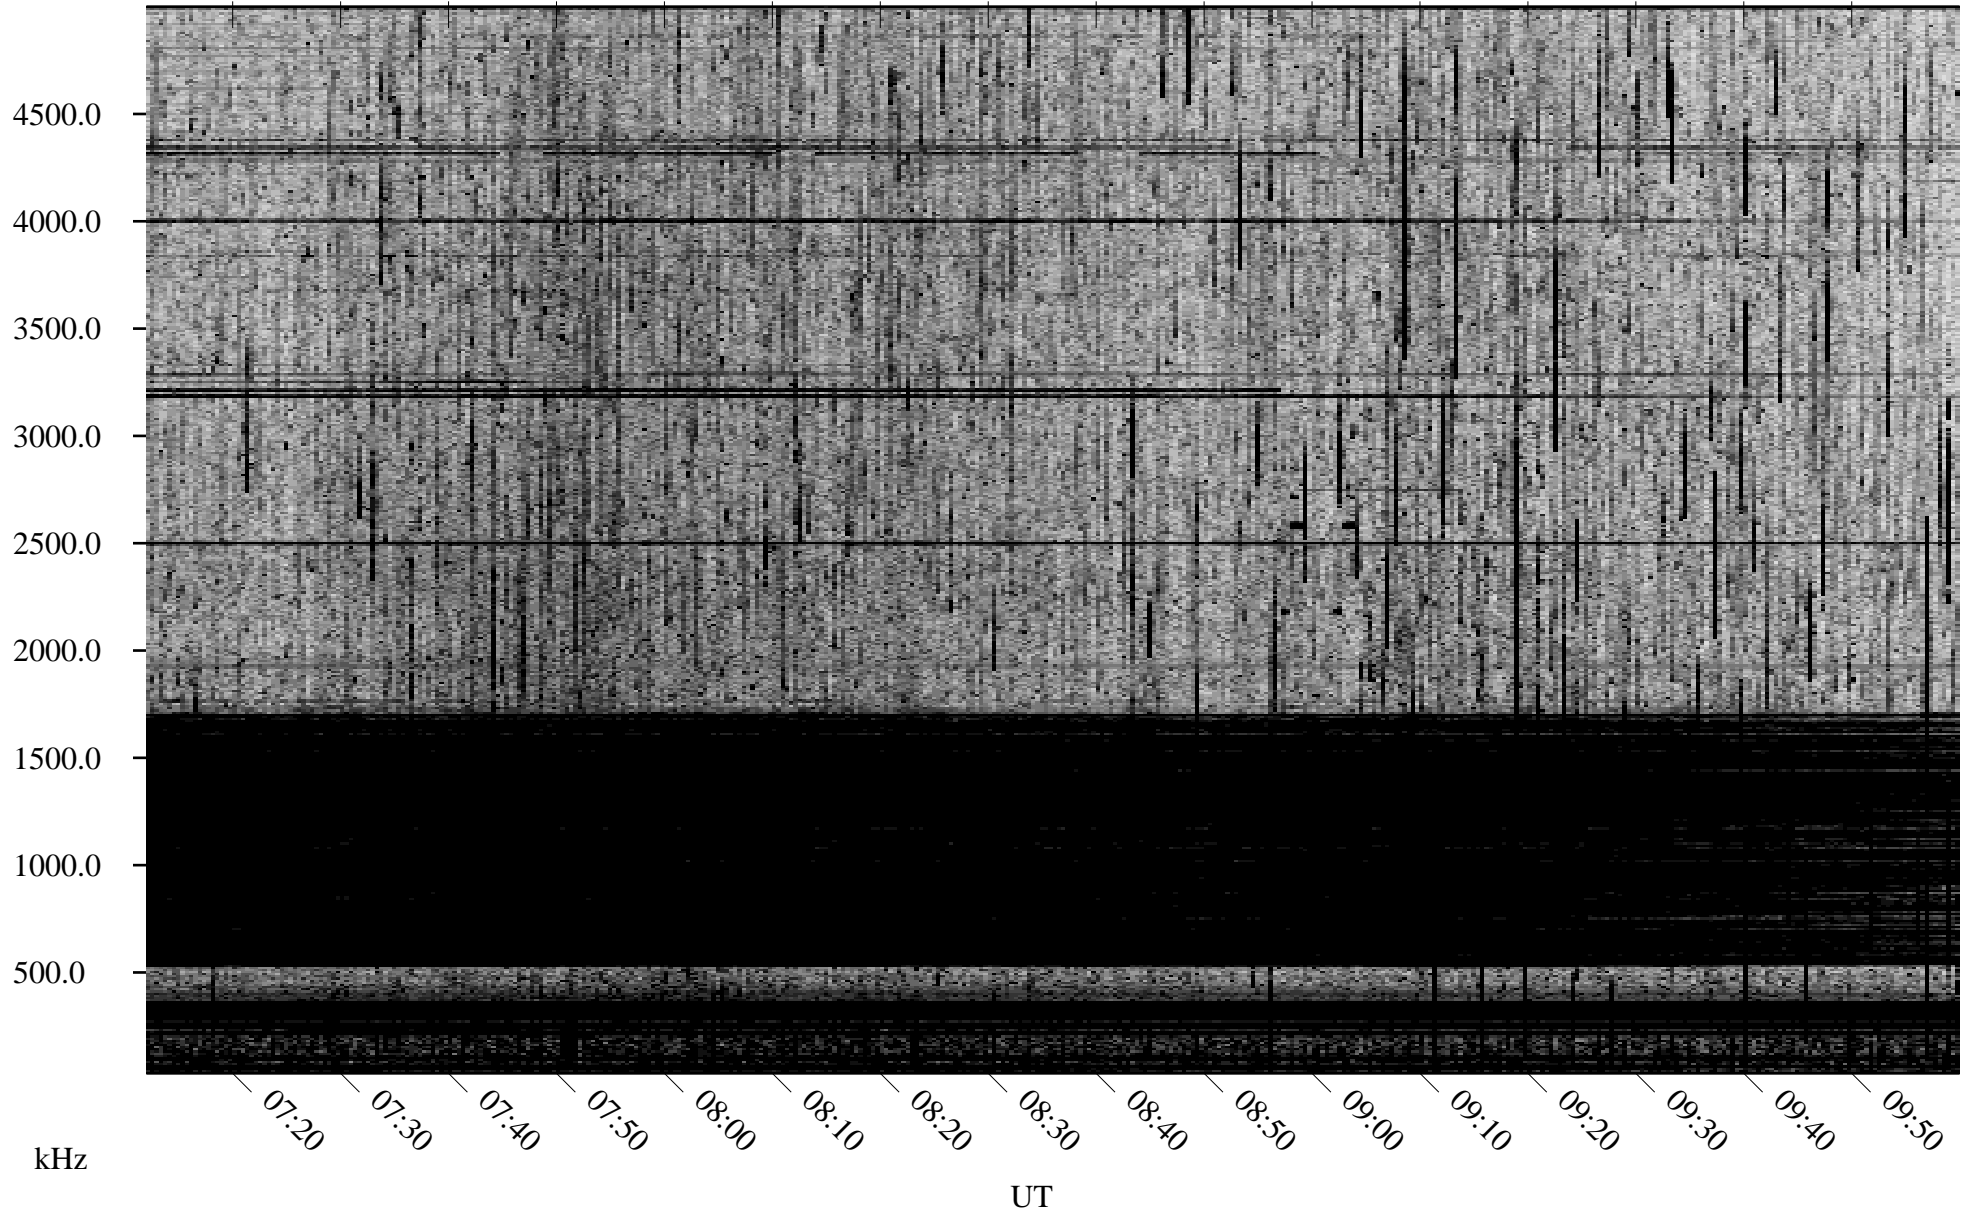

07/30/2007 Churchill, Manitoba

Linear Scale Black = 161 White = 15

CH07211L.R00m max_12

Page 1

07/30/2007 Churchill, Manitoba

Linear Scale Black = 161 White = 15

CH07211L.R00m max_12

Page 2

07/31/2007 Churchill, Manitoba

Linear Scale Black = 161 White = 15

CH07211L.R00m max_12

Page 3

07/31/2007 Churchill, Manitoba

Linear Scale Black = 161 White = 15

CH07211L.R00m max_12

Page 4

07/31/2007 Churchill, Manitoba

Linear Scale Black = 161 White = 15

CH07211L.R00m max_12

Page 5

07/31/2007 Churchill, Manitoba

Linear Scale Black = 161 White = 15

CH07211L.R00m max_12