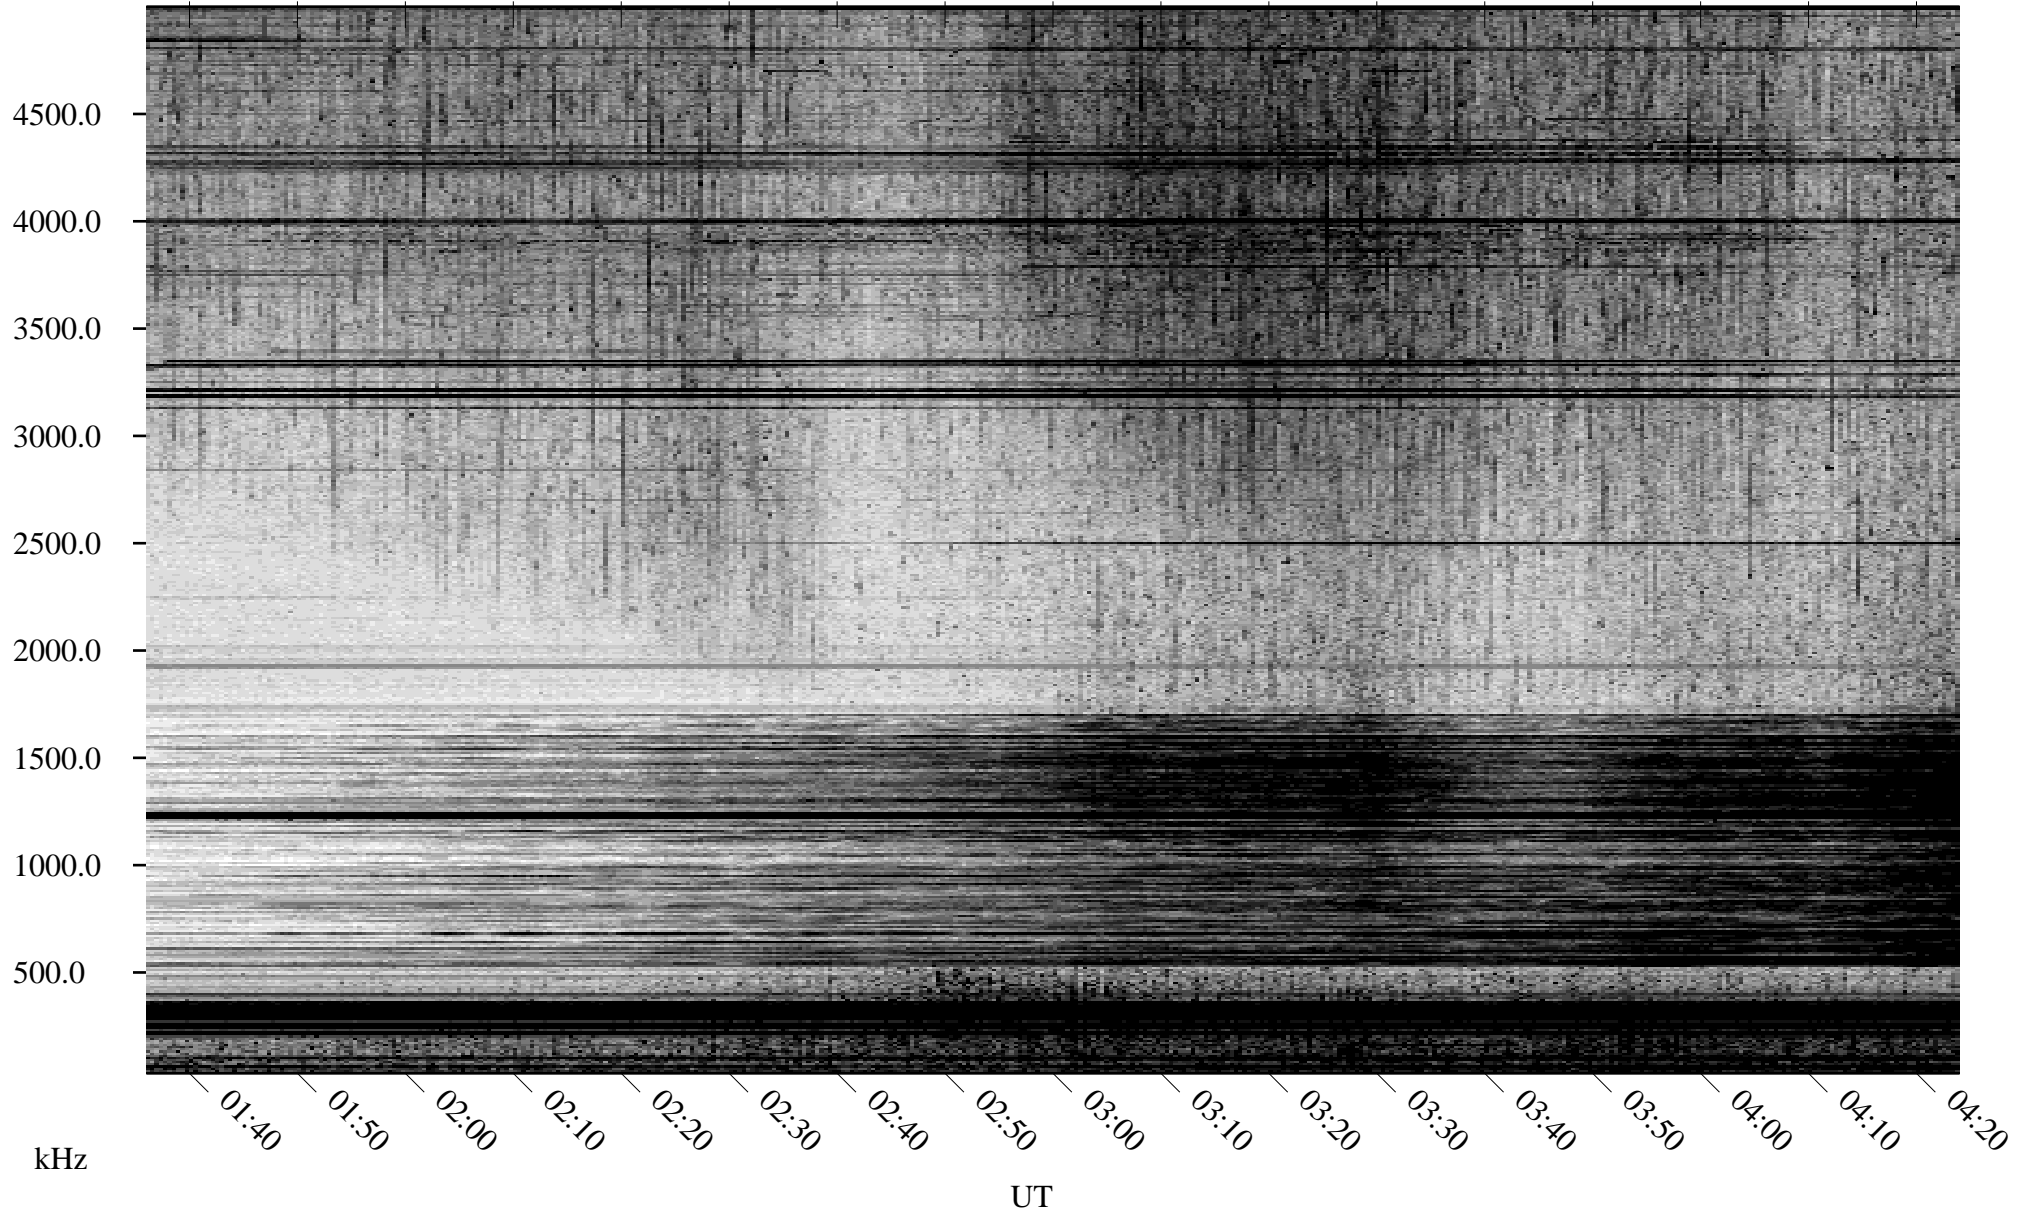

08/02/2007 Churchill, Manitoba

Linear Scale Black = 161 White = 15

CH07214L.R00m max_12

Page 1

08/02/2007 Churchill, Manitoba

Linear Scale Black = 161 White = 15

CH07214L.R00m max_12

Page 2

08/03/2007 Churchill, Manitoba

Linear Scale Black = 161 White = 15

CH07214L.R00m max_12

Page 3

08/03/2007 Churchill, Manitoba

Linear Scale Black = 161 White = 15

CH07214L.R00m max_12

Page 4