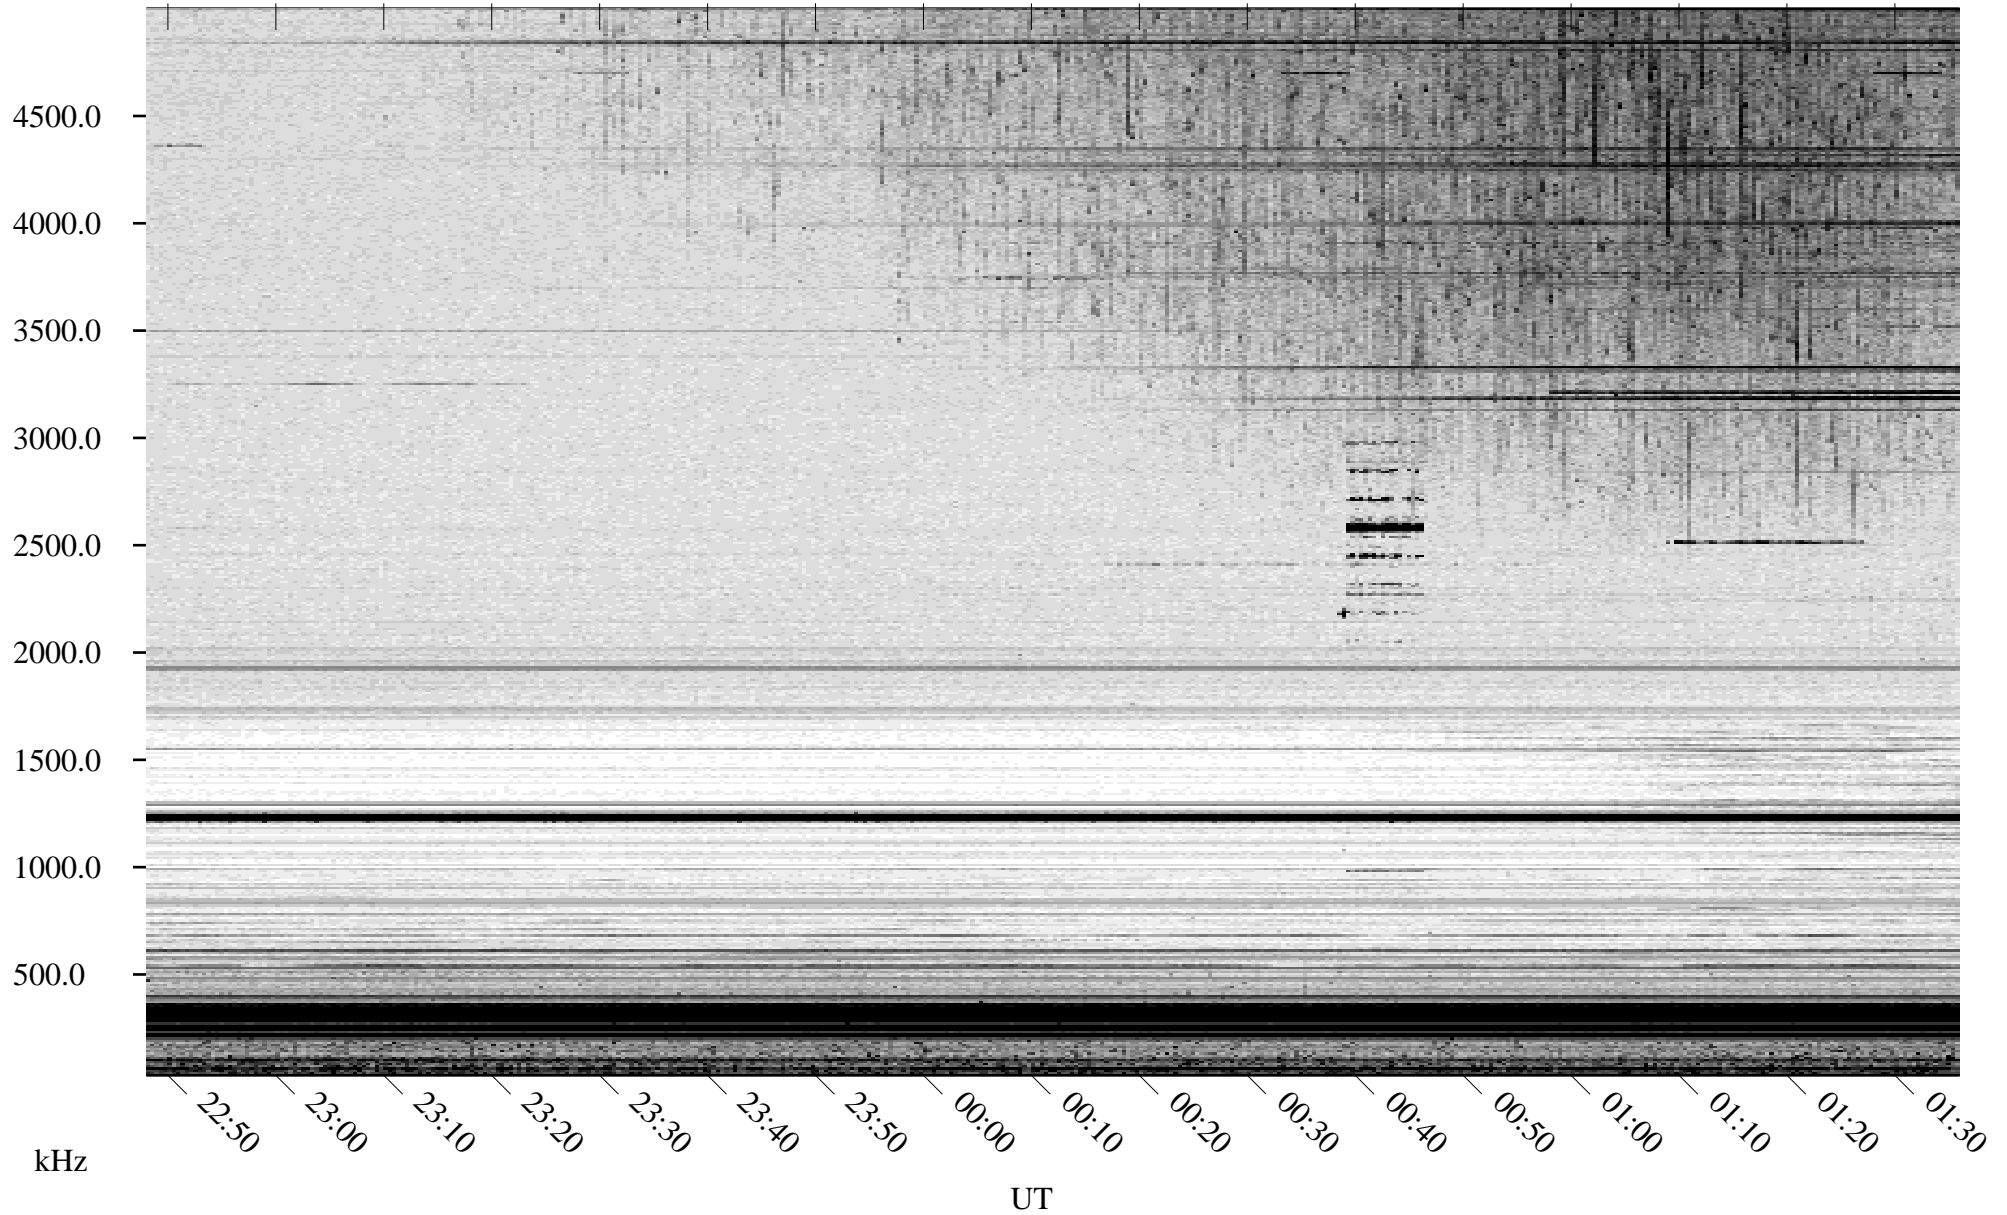

08/02/2007 Churchill, Manitoba

Linear Scale Black = 161 White = 15

CH07214L.R00m max_12

Page 1

08/02/2007 Churchill, Manitoba

Linear Scale Black = 161 White = 15

CH07214L.R00m max_12

Page 2

08/03/2007 Churchill, Manitoba

Linear Scale Black = 161 White = 15

CH07214L.R00m max_12

Page 3

08/03/2007 Churchill, Manitoba

Linear Scale Black = 161 White = 15

CH07214L.R00m max_12

Page 4