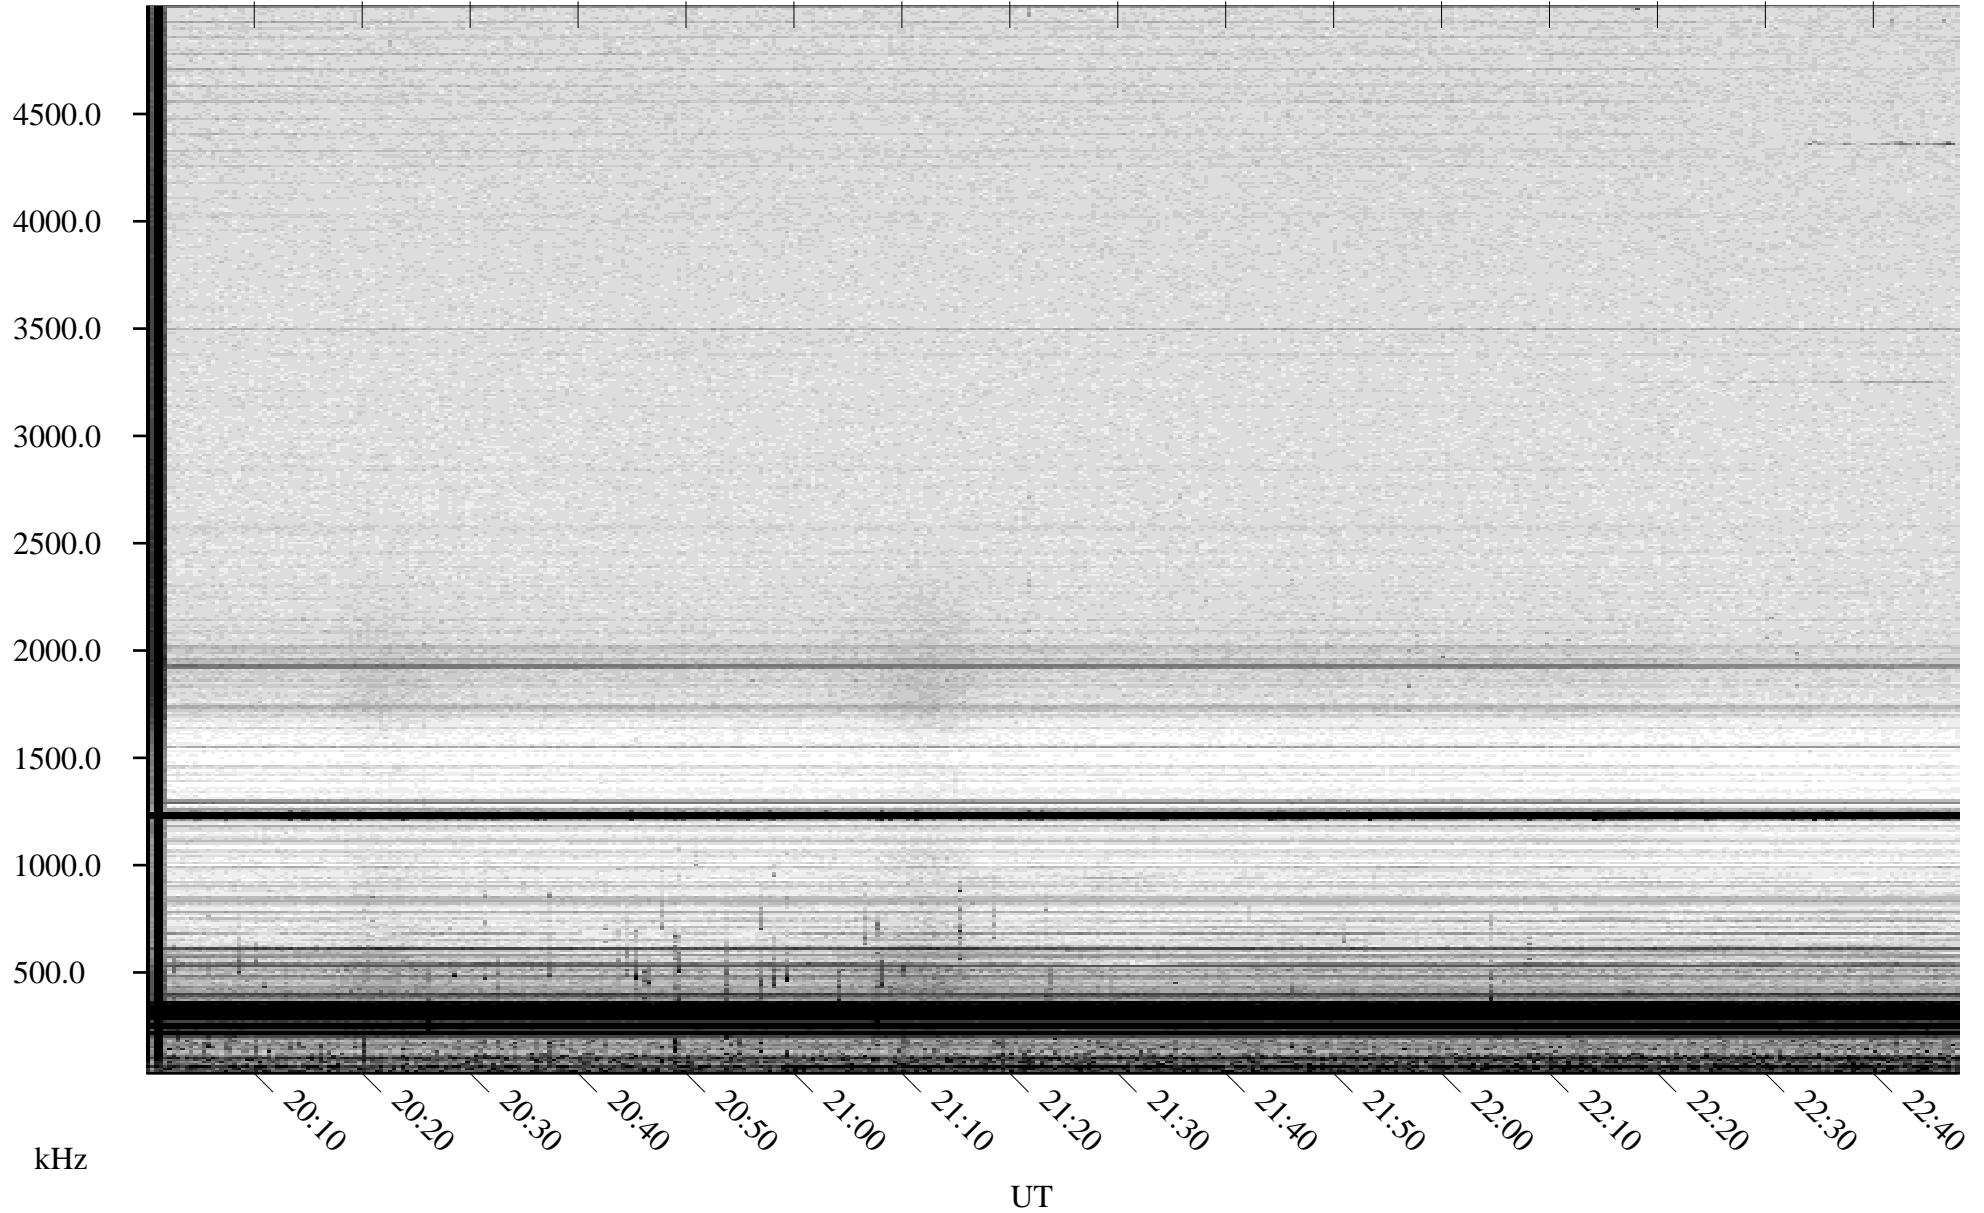

08/02/2007 Churchill, Manitoba

Linear Scale Black = 161 White = 15

CH07214L.R00m max_12

Page 1

08/02/2007 Churchill, Manitoba

Linear Scale Black = 161 White = 15

CH07214L.R00m max_12

Page 2

08/03/2007 Churchill, Manitoba

Linear Scale Black = 161 White = 15

CH07214L.R00m max_12

Page 3

08/03/2007 Churchill, Manitoba

Linear Scale Black = 161 White = 15

CH07214L.R00m max_12

Page 4