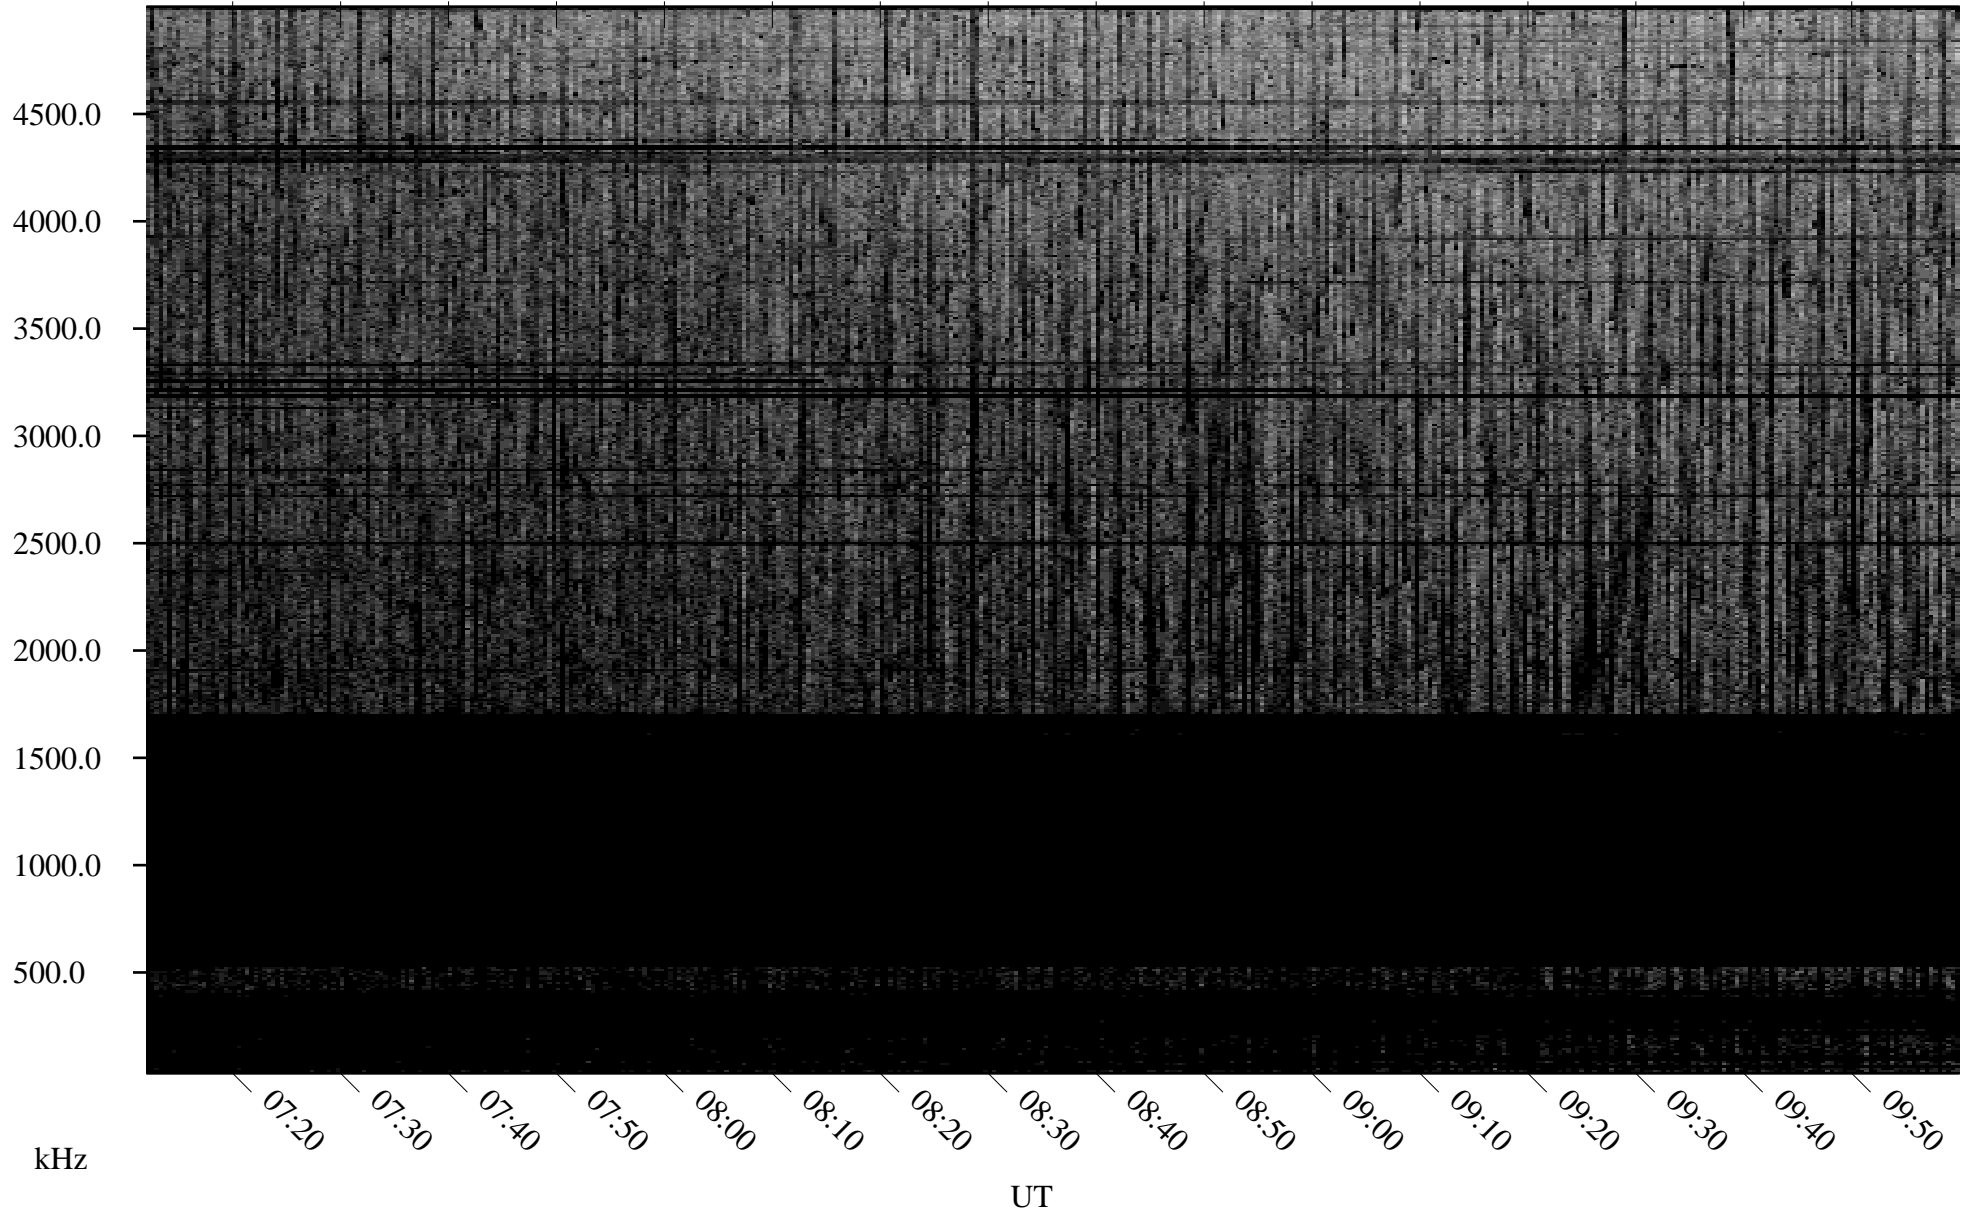

08/23/2007 Churchill, Manitoba

Linear Scale Black = 161 White = 15

CH07235L.R00m max_12

Page 1

08/23/2007 Churchill, Manitoba

Linear Scale Black = 161 White = 15

CH07235L.R00m max_12

Page 2

08/24/2007 Churchill, Manitoba

Linear Scale Black = 161 White = 15

CH07235L.R00m max_12

Page 3

08/24/2007 Churchill, Manitoba

Linear Scale Black = 161 White = 15

CH07235L.R00m max_12

Page 4

08/24/2007 Churchill, Manitoba

Linear Scale Black = 161 White = 15

CH07235L.R00m max_12

Page 5

08/24/2007 Churchill, Manitoba

Linear Scale Black = 161 White = 15

CH07235L.R00m max_12

Page 6

08/24/2007 Churchill, Manitoba

Linear Scale Black = 161 White = 15

CH07235L.R00m max_12

Page 7

08/24/2007 Churchill, Manitoba

Linear Scale Black = 161 White = 15

CH07235L.R00m max_12

Page 8