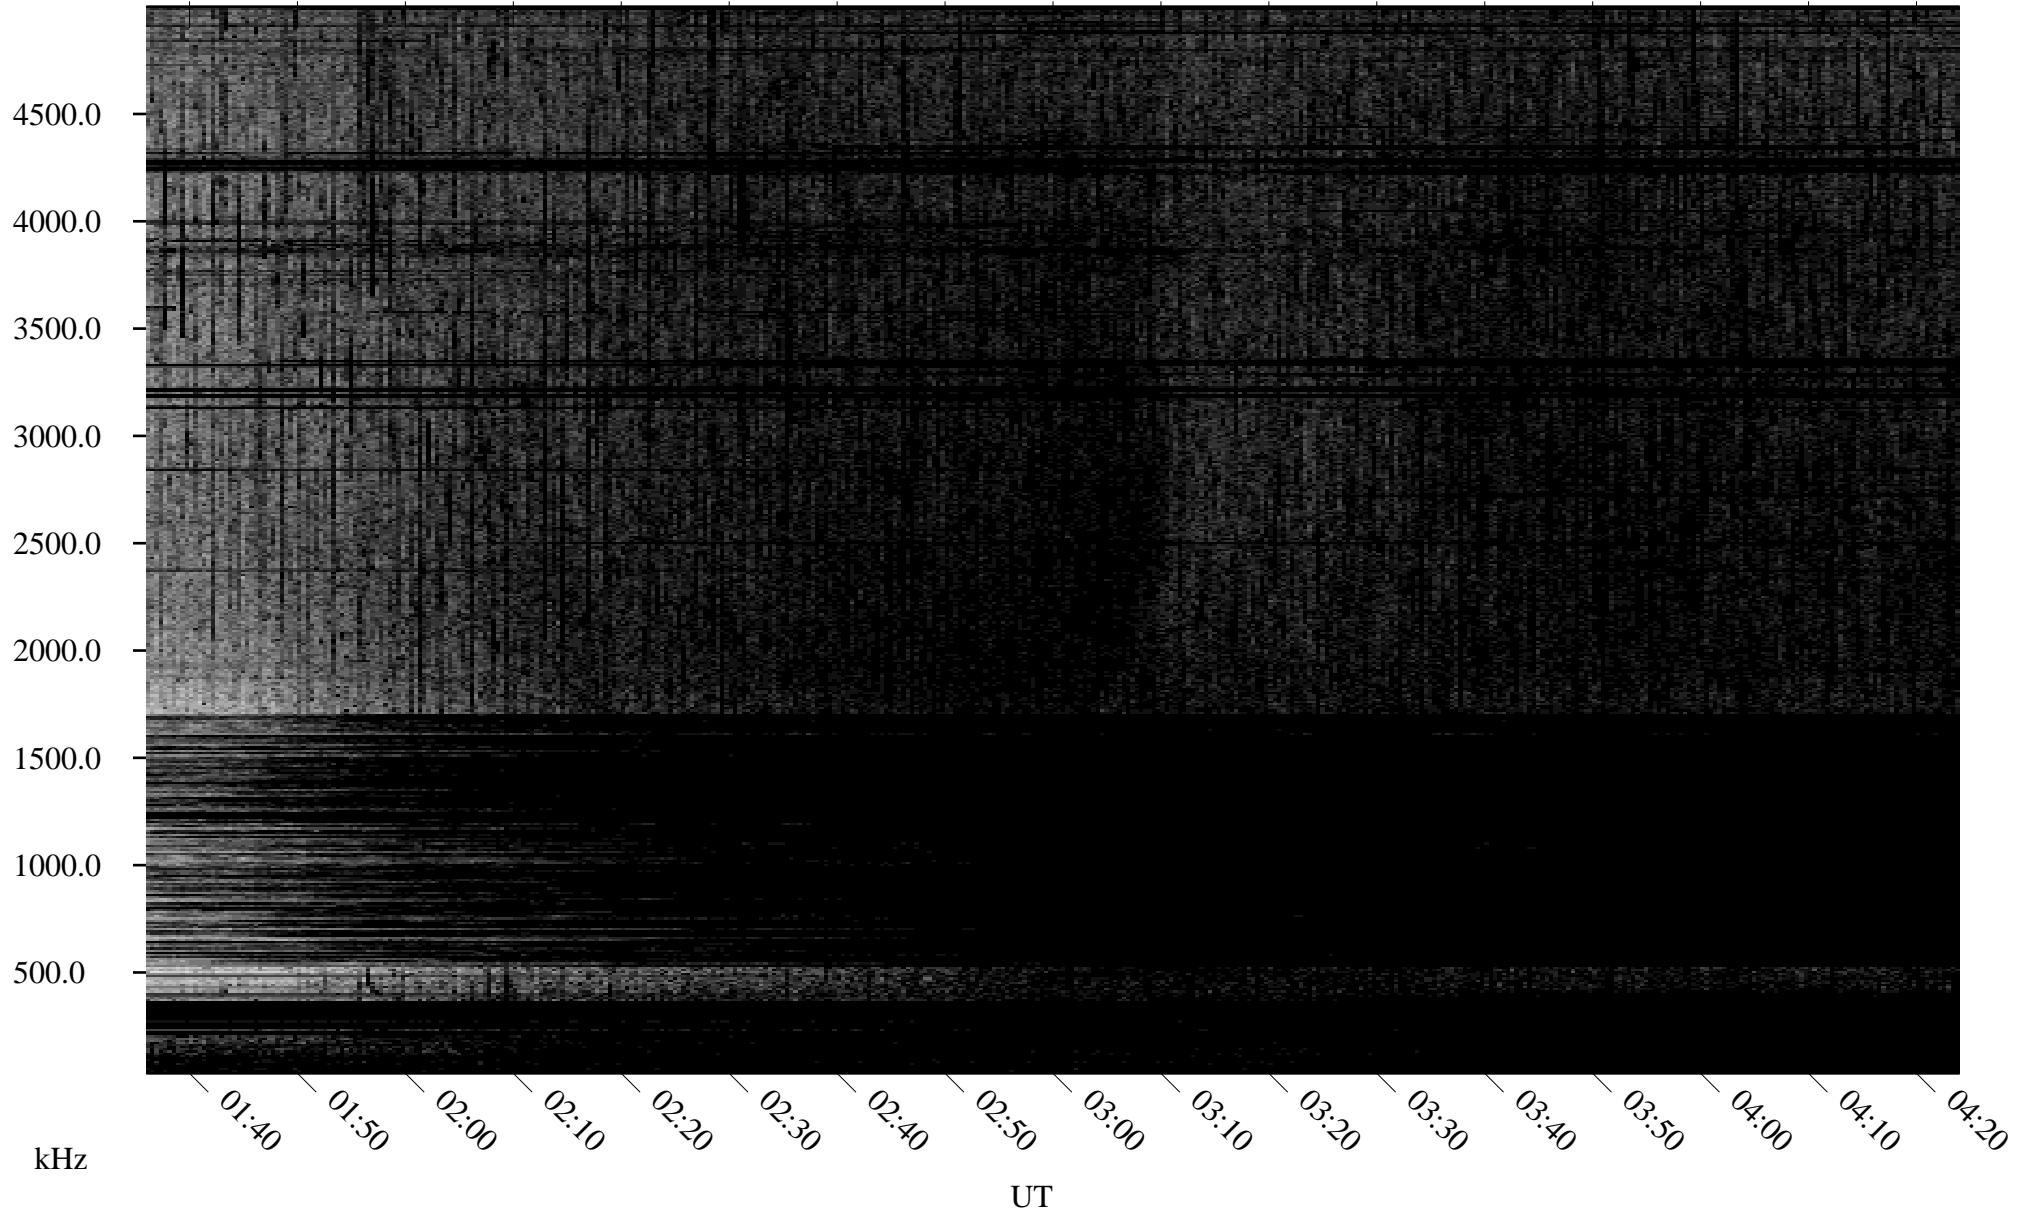

08/23/2007 Churchill, Manitoba

Linear Scale Black = 161 White = 15

CH07235L.R00m max_12

Page 1

08/23/2007 Churchill, Manitoba

Linear Scale Black = 161 White = 15

CH07235L.R00m max_12

Page 2

08/24/2007 Churchill, Manitoba

Linear Scale Black = 161 White = 15

CH07235L.R00m max_12

Page 3

08/24/2007 Churchill, Manitoba

Linear Scale Black = 161 White = 15

CH07235L.R00m max_12

Page 4

08/24/2007 Churchill, Manitoba

Linear Scale Black = 161 White = 15

CH07235L.R00m max_12

Page 5

08/24/2007 Churchill, Manitoba

Linear Scale Black = 161 White = 15

CH07235L.R00m max_12

Page 6

08/24/2007 Churchill, Manitoba

Linear Scale Black = 161 White = 15

CH07235L.R00m max_12

Page 7

08/24/2007 Churchill, Manitoba

Linear Scale Black = 161 White = 15

CH07235L.R00m max_12

Page 8