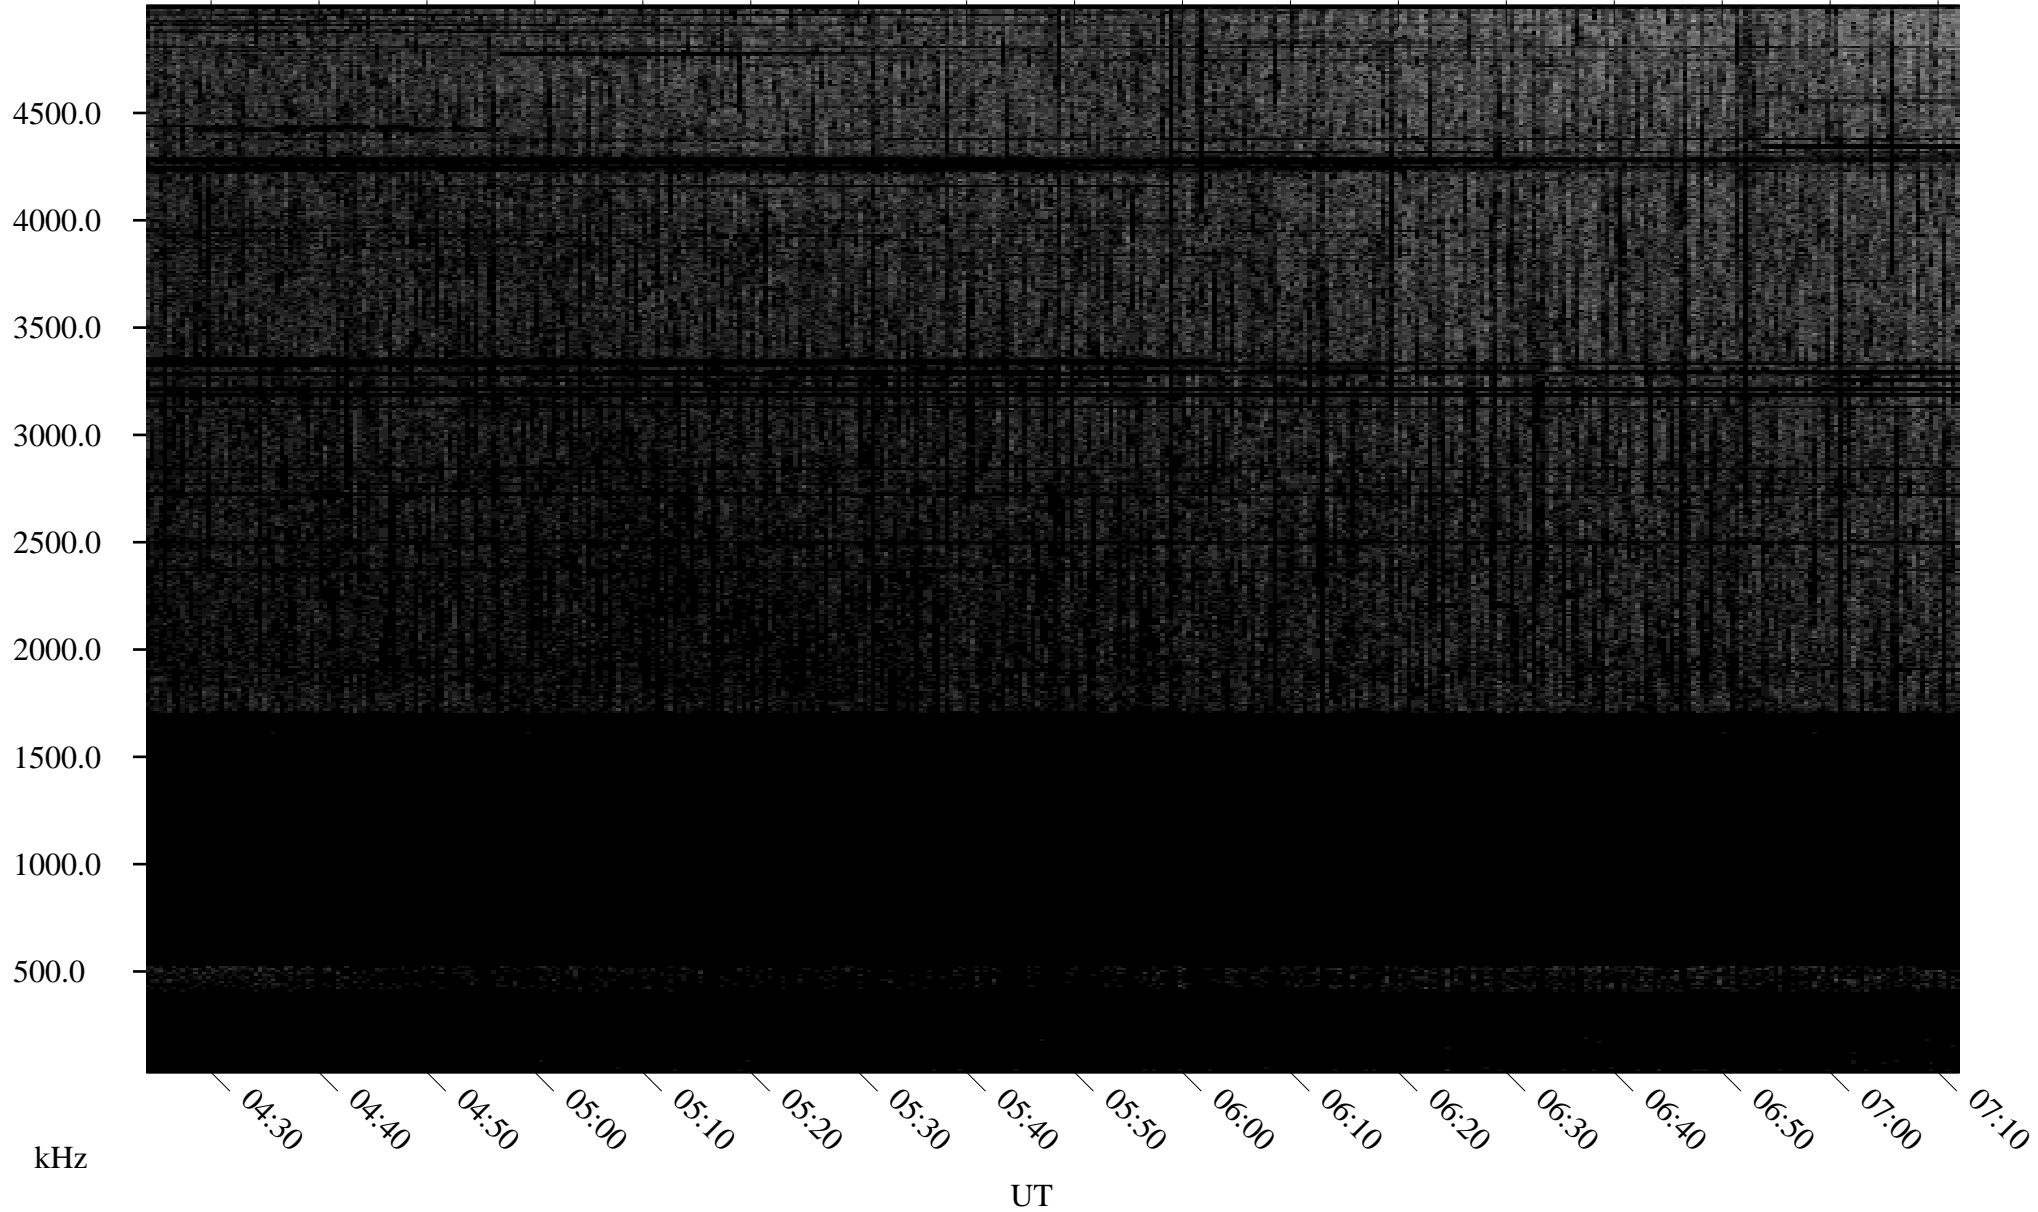

08/23/2007 Churchill, Manitoba

Linear Scale Black = 161 White = 15

CH07235L.R00m max_12

Page 1

08/23/2007 Churchill, Manitoba

Linear Scale Black = 161 White = 15

CH07235L.R00m max_12

Page 2

08/24/2007 Churchill, Manitoba

Linear Scale Black = 161 White = 15

CH07235L.R00m max_12

Page 3

08/24/2007 Churchill, Manitoba

Linear Scale Black = 161 White = 15

CH07235L.R00m max_12

Page 4

08/24/2007 Churchill, Manitoba

Linear Scale Black = 161 White = 15

CH07235L.R00m max_12

Page 5

08/24/2007 Churchill, Manitoba

Linear Scale Black = 161 White = 15

CH07235L.R00m max_12

Page 6

08/24/2007 Churchill, Manitoba

Linear Scale Black = 161 White = 15

CH07235L.R00m max_12

Page 7

08/24/2007 Churchill, Manitoba

Linear Scale Black = 161 White = 15

CH07235L.R00m max_12

Page 8