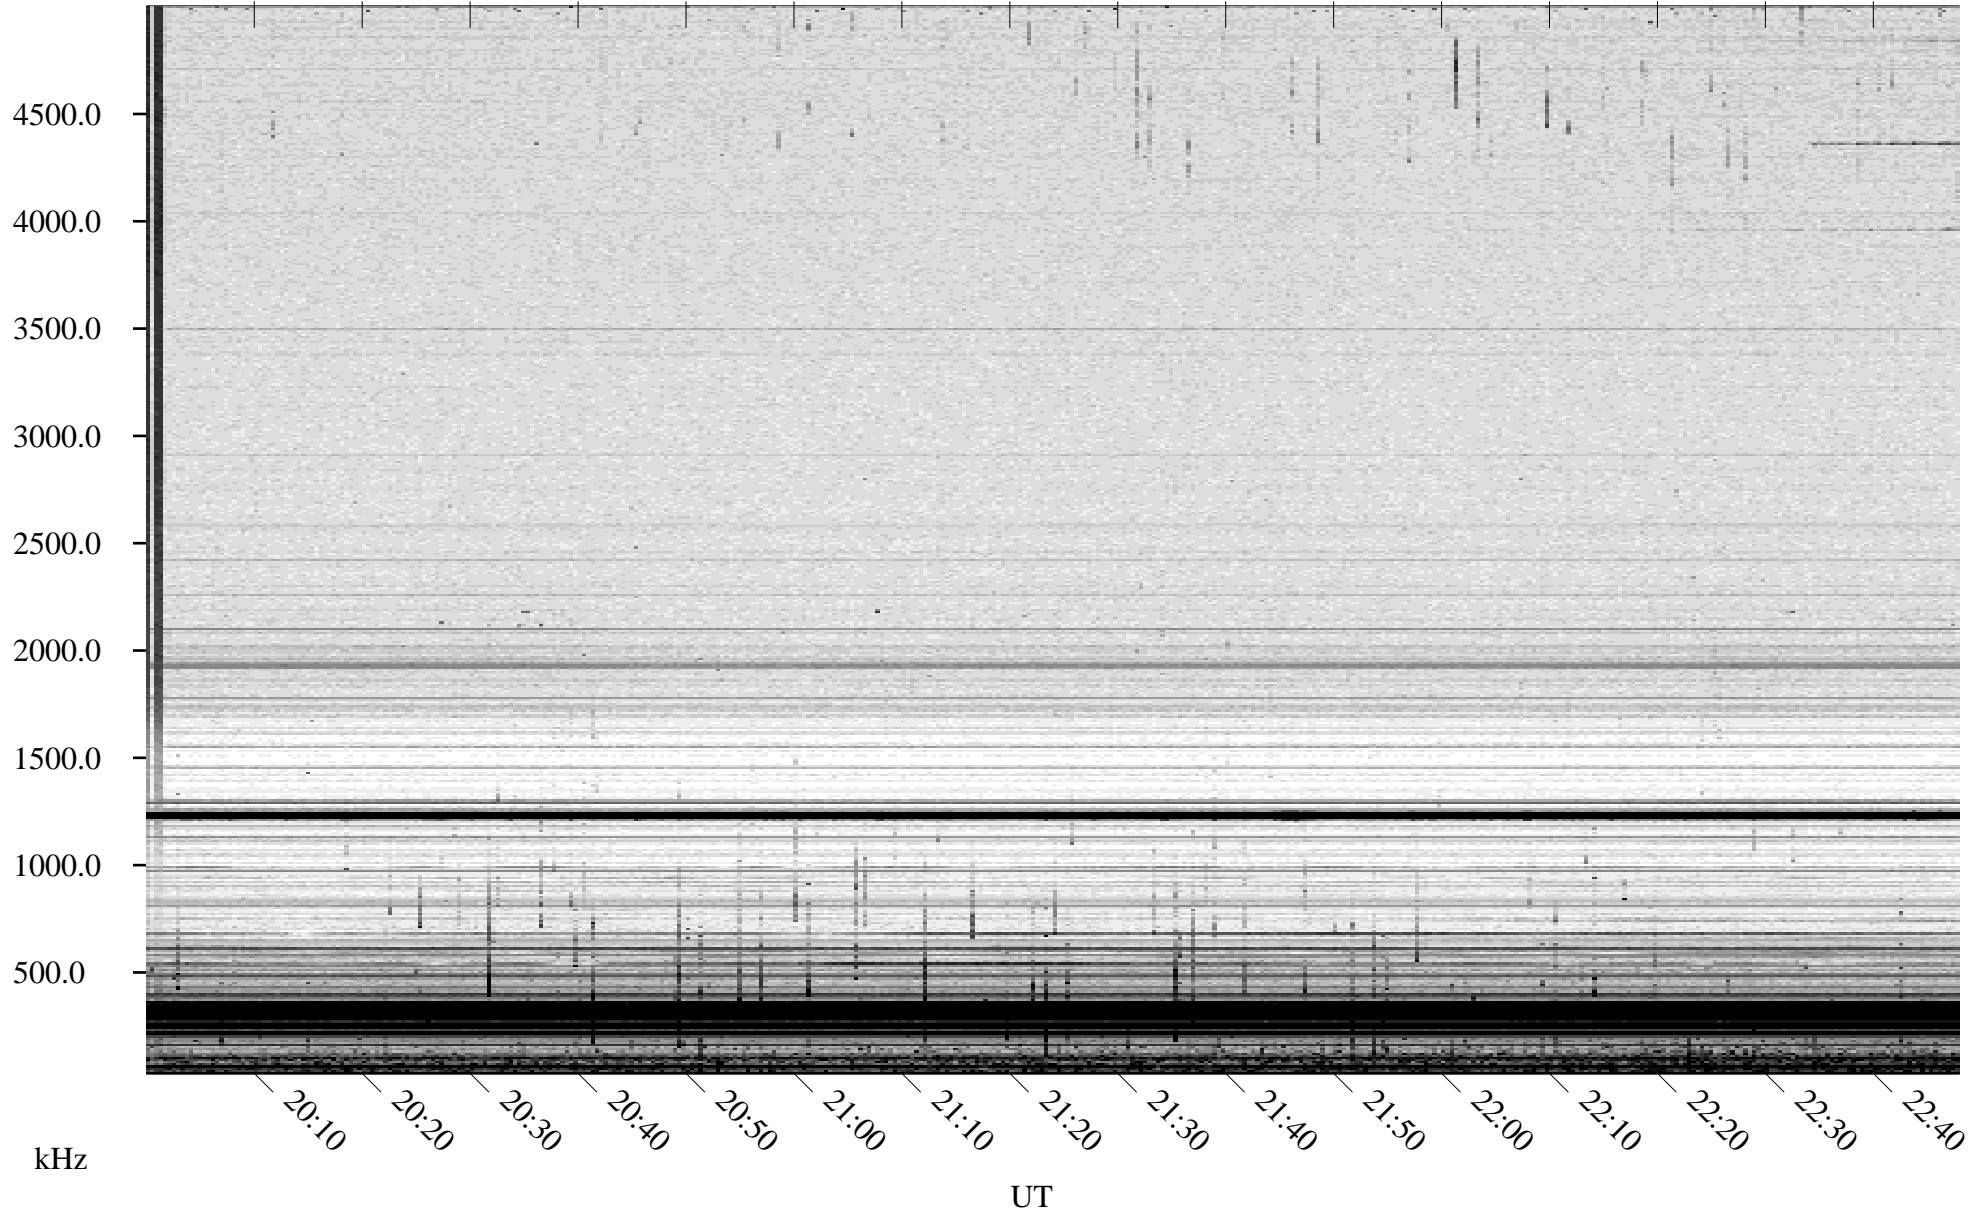

08/23/2007 Churchill, Manitoba

Linear Scale Black = 161 White = 15

CH07235L.R00m max_12

Page 1

08/23/2007 Churchill, Manitoba

Linear Scale Black = 161 White = 15

CH07235L.R00m max_12

Page 2

08/24/2007 Churchill, Manitoba

Linear Scale Black = 161 White = 15

CH07235L.R00m max_12

Page 3

08/24/2007 Churchill, Manitoba

Linear Scale Black = 161 White = 15

CH07235L.R00m max_12

Page 4

08/24/2007 Churchill, Manitoba

Linear Scale Black = 161 White = 15

CH07235L.R00m max_12

Page 5

08/24/2007 Churchill, Manitoba

Linear Scale Black = 161 White = 15

CH07235L.R00m max_12

Page 6

08/24/2007 Churchill, Manitoba

Linear Scale Black = 161 White = 15

CH07235L.R00m max_12

Page 7

08/24/2007 Churchill, Manitoba

Linear Scale Black = 161 White = 15

CH07235L.R00m max_12

Page 8