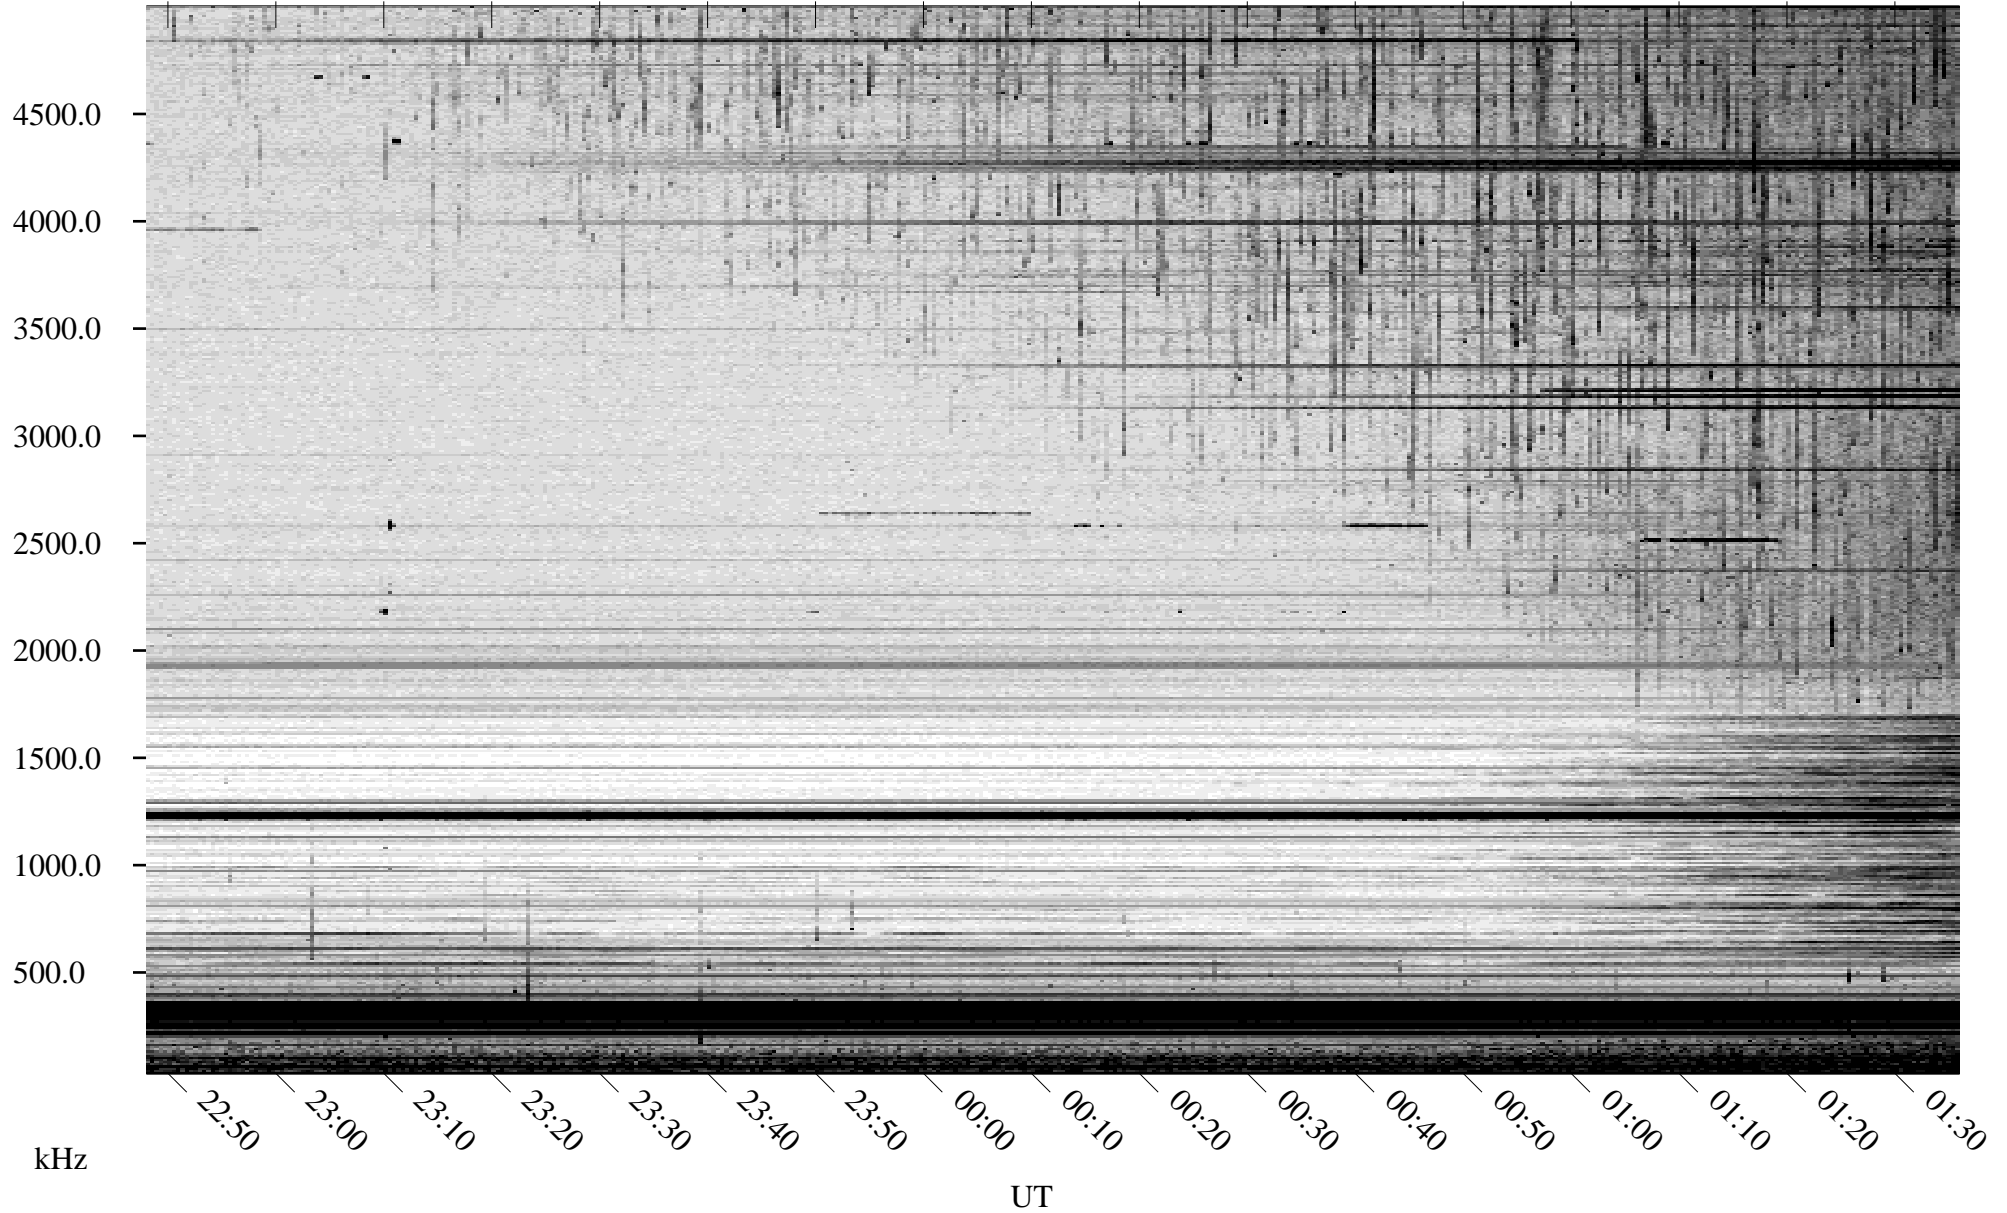

08/23/2007 Churchill, Manitoba

Linear Scale Black = 161 White = 15

CH07235L.R00m max_12

Page 1

08/23/2007 Churchill, Manitoba

Linear Scale Black = 161 White = 15

CH07235L.R00m max_12

Page 2

08/24/2007 Churchill, Manitoba

Linear Scale Black = 161 White = 15

CH07235L.R00m max_12

Page 3

08/24/2007 Churchill, Manitoba

Linear Scale Black = 161 White = 15

CH07235L.R00m max_12

Page 4

08/24/2007 Churchill, Manitoba

Linear Scale Black = 161 White = 15

CH07235L.R00m max_12

Page 5

08/24/2007 Churchill, Manitoba

Linear Scale Black = 161 White = 15

CH07235L.R00m max_12

Page 6

08/24/2007 Churchill, Manitoba

Linear Scale Black = 161 White = 15

CH07235L.R00m max_12

Page 7

08/24/2007 Churchill, Manitoba

Linear Scale Black = 161 White = 15

CH07235L.R00m max_12

Page 8