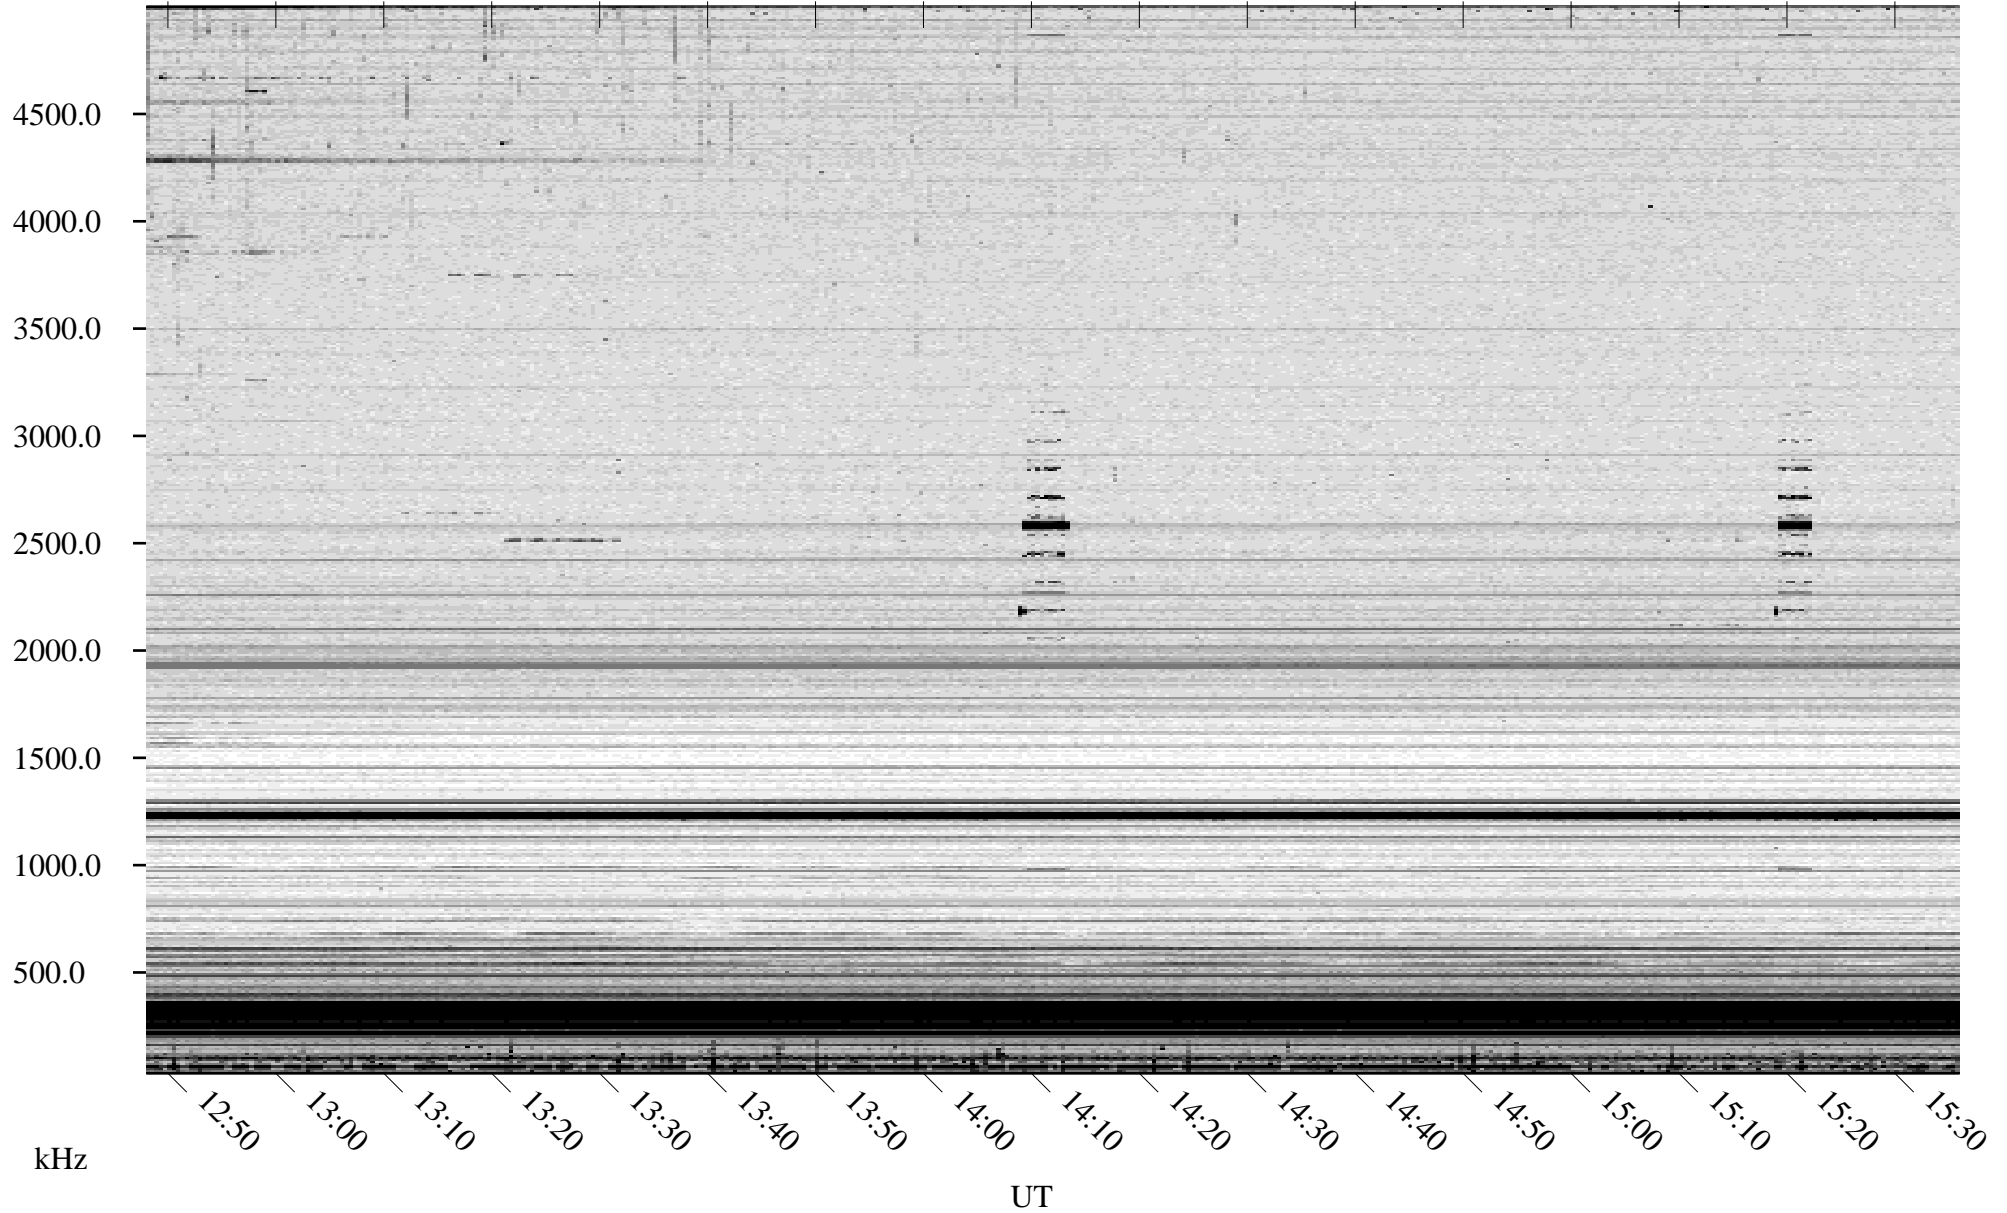

08/23/2007 Churchill, Manitoba

Linear Scale Black = 161 White = 15

CH07235L.R00m max_12

Page 1

08/23/2007 Churchill, Manitoba

Linear Scale Black = 161 White = 15

CH07235L.R00m max_12

Page 2

08/24/2007 Churchill, Manitoba

Linear Scale Black = 161 White = 15

CH07235L.R00m max_12

Page 3

08/24/2007 Churchill, Manitoba

Linear Scale Black = 161 White = 15

CH07235L.R00m max_12

Page 4

08/24/2007 Churchill, Manitoba

Linear Scale Black = 161 White = 15

CH07235L.R00m max_12

Page 5

08/24/2007 Churchill, Manitoba

Linear Scale Black = 161 White = 15

CH07235L.R00m max_12

Page 6

08/24/2007 Churchill, Manitoba

Linear Scale Black = 161 White = 15

CH07235L.R00m max_12

Page 7

08/24/2007 Churchill, Manitoba

Linear Scale Black = 161 White = 15

CH07235L.R00m max_12

Page 8