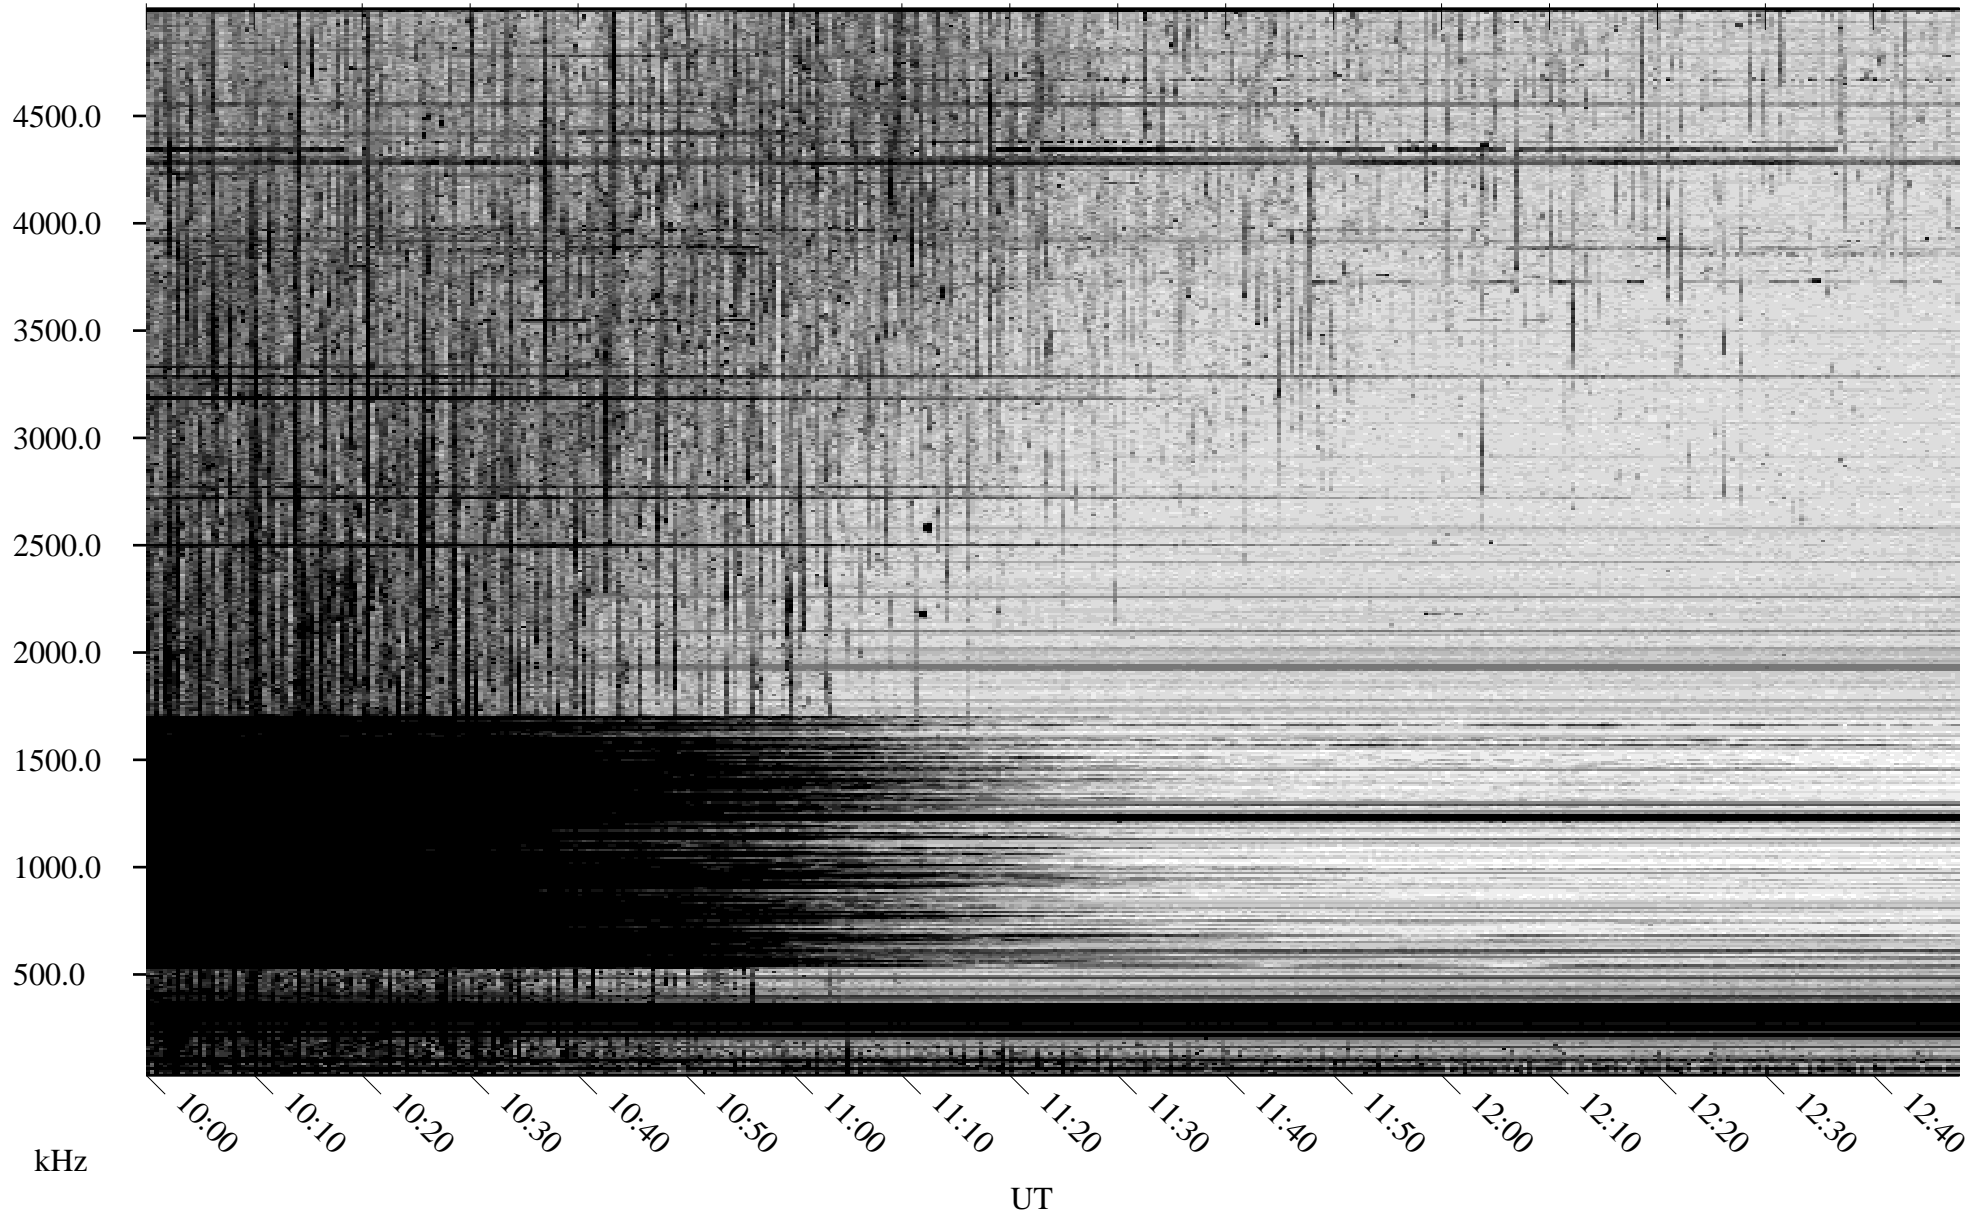

08/23/2007 Churchill, Manitoba

Linear Scale Black = 161 White = 15

CH07235L.R00m max_12

Page 1

08/23/2007 Churchill, Manitoba

Linear Scale Black = 161 White = 15

CH07235L.R00m max_12

Page 2

08/24/2007 Churchill, Manitoba

Linear Scale Black = 161 White = 15

CH07235L.R00m max_12

Page 3

08/24/2007 Churchill, Manitoba

Linear Scale Black = 161 White = 15

CH07235L.R00m max_12

Page 4

08/24/2007 Churchill, Manitoba

Linear Scale Black = 161 White = 15

CH07235L.R00m max_12

Page 5

08/24/2007 Churchill, Manitoba

Linear Scale Black = 161 White = 15

CH07235L.R00m max_12

Page 6

08/24/2007 Churchill, Manitoba

Linear Scale Black = 161 White = 15

CH07235L.R00m max_12

Page 7

08/24/2007 Churchill, Manitoba

Linear Scale Black = 161 White = 15

CH07235L.R00m max_12

Page 8