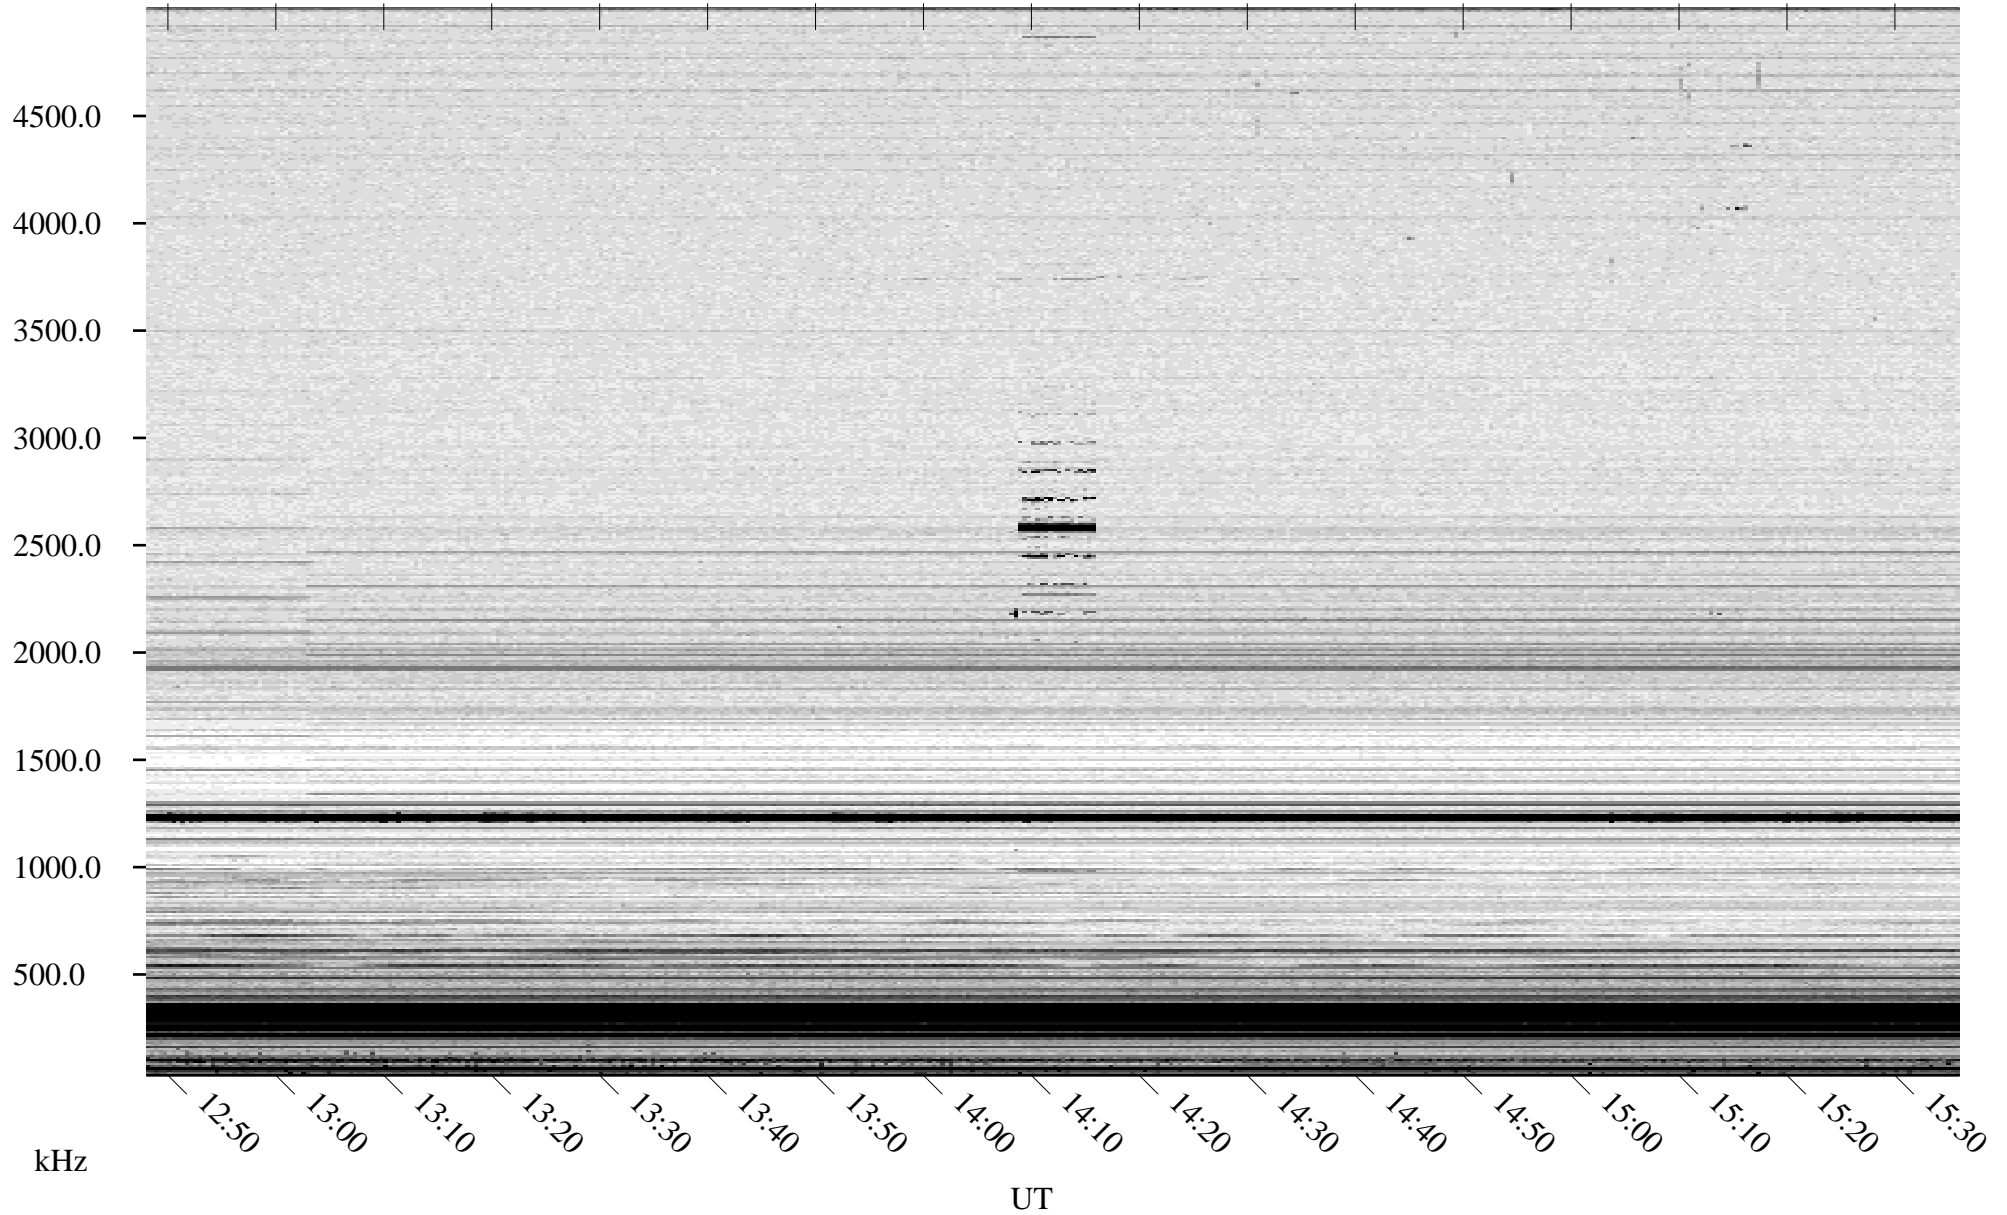

# 08/25/2007 Churchill, Manitoba

Linear Scale    Black = 161    White = 15

CH07236L.R00m max\_12

Page 4

# 08/25/2007 Churchill, Manitoba

Linear Scale    Black = 161    White = 15

CH07236L.R00m max\_12

Page 5

# 08/25/2007 Churchill, Manitoba

Linear Scale    Black = 161    White = 15

CH07236L.R00m max\_12

Page 6

08/25/2007 Churchill, Manitoba

Linear Scale Black = 161 White = 15

CH07236L.R00m max\_12

Page 7

08/25/2007 Churchill, Manitoba

Linear Scale Black = 161 White = 15

CH07236L.R00m max\_12

Page 8