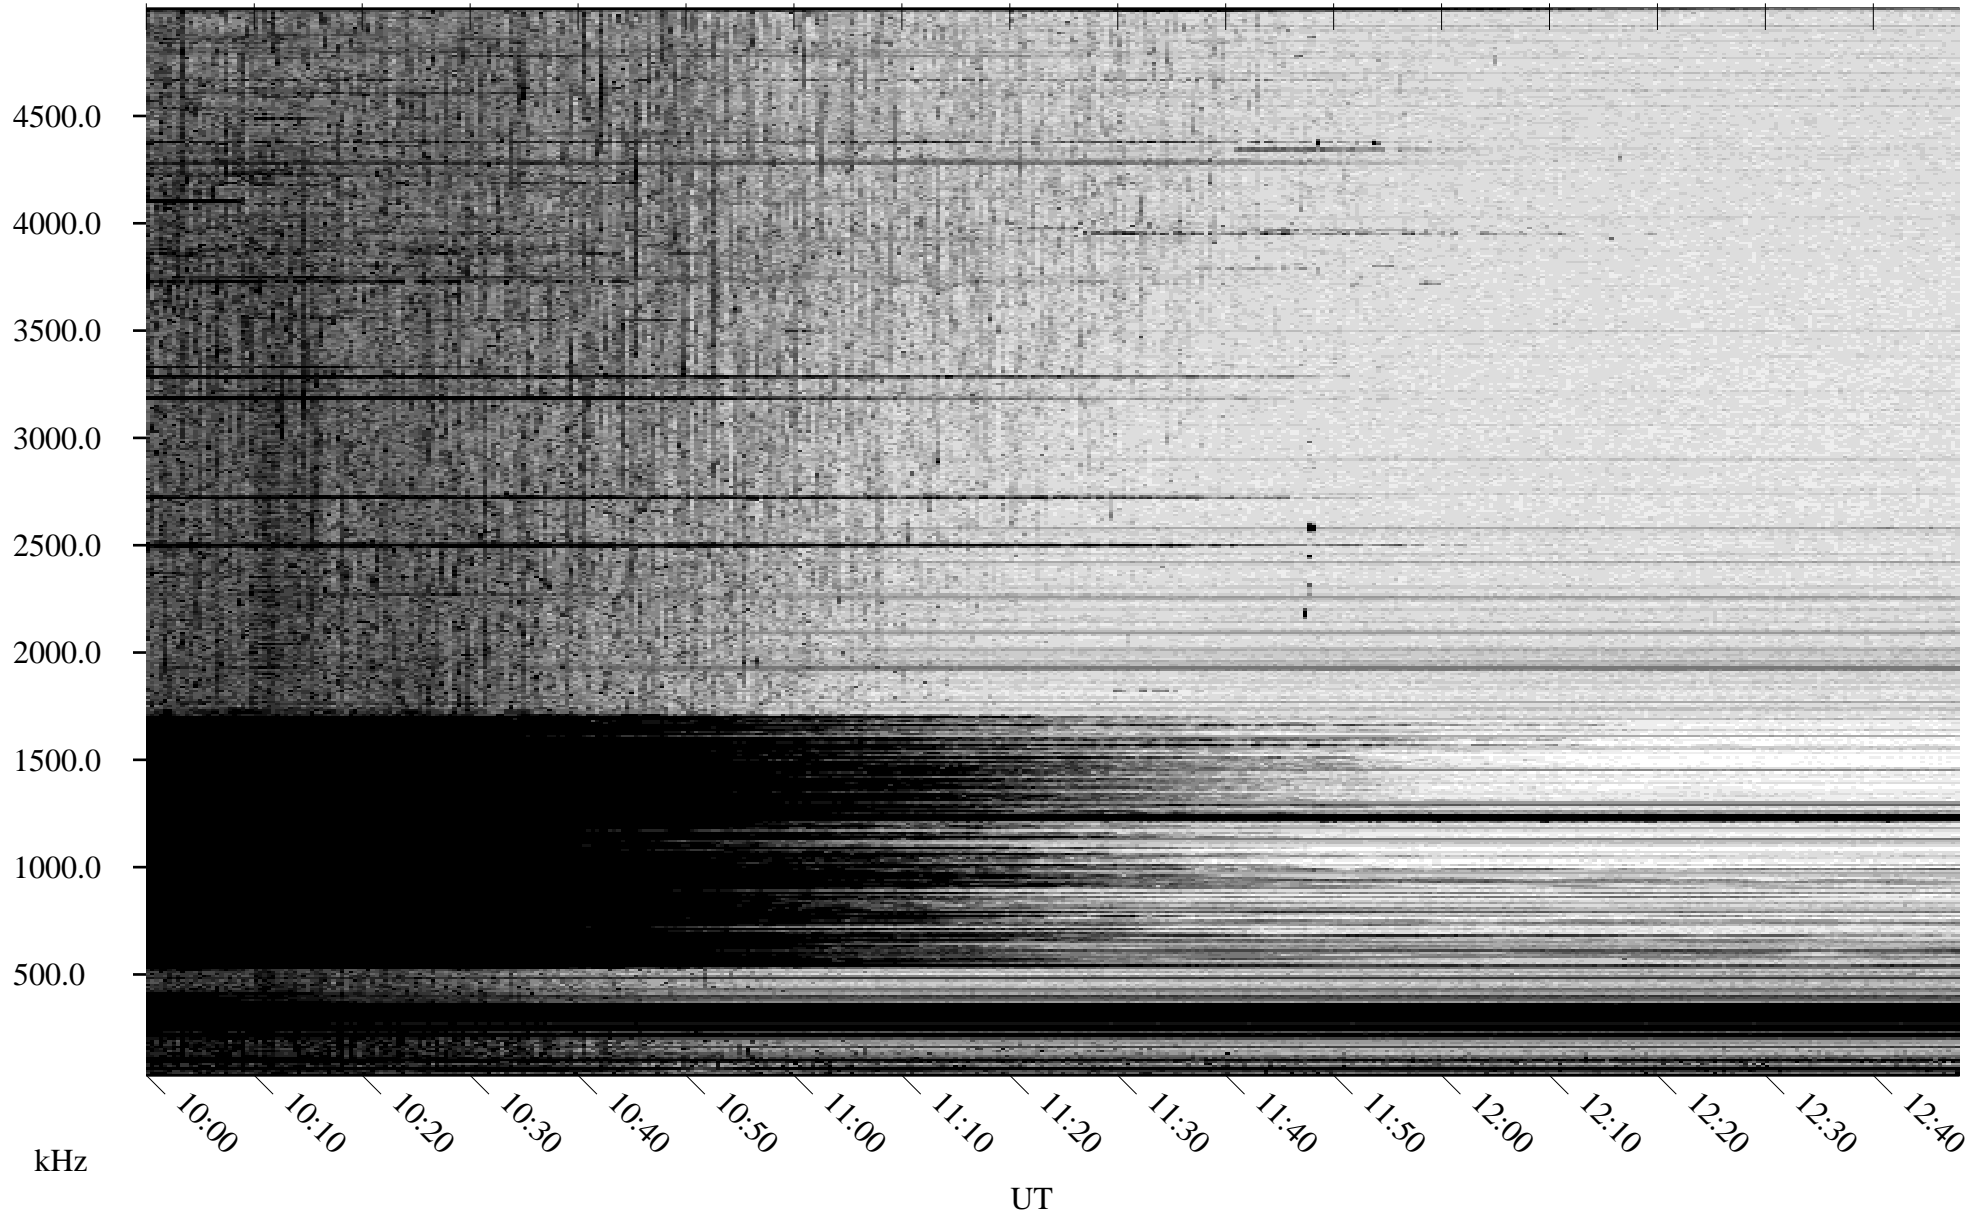

# 08/25/2007 Churchill, Manitoba

Linear Scale    Black = 161    White = 15

CH07236L.R00m max\_12

Page 3

# 08/25/2007 Churchill, Manitoba

Linear Scale    Black = 161    White = 15

CH07236L.R00m max\_12

Page 4

# 08/25/2007 Churchill, Manitoba

Linear Scale    Black = 161    White = 15

CH07236L.R00m max\_12

Page 5

# 08/25/2007 Churchill, Manitoba

Linear Scale    Black = 161    White = 15

CH07236L.R00m max\_12

Page 6

08/25/2007 Churchill, Manitoba

Linear Scale Black = 161 White = 15

CH07236L.R00m max\_12

Page 7