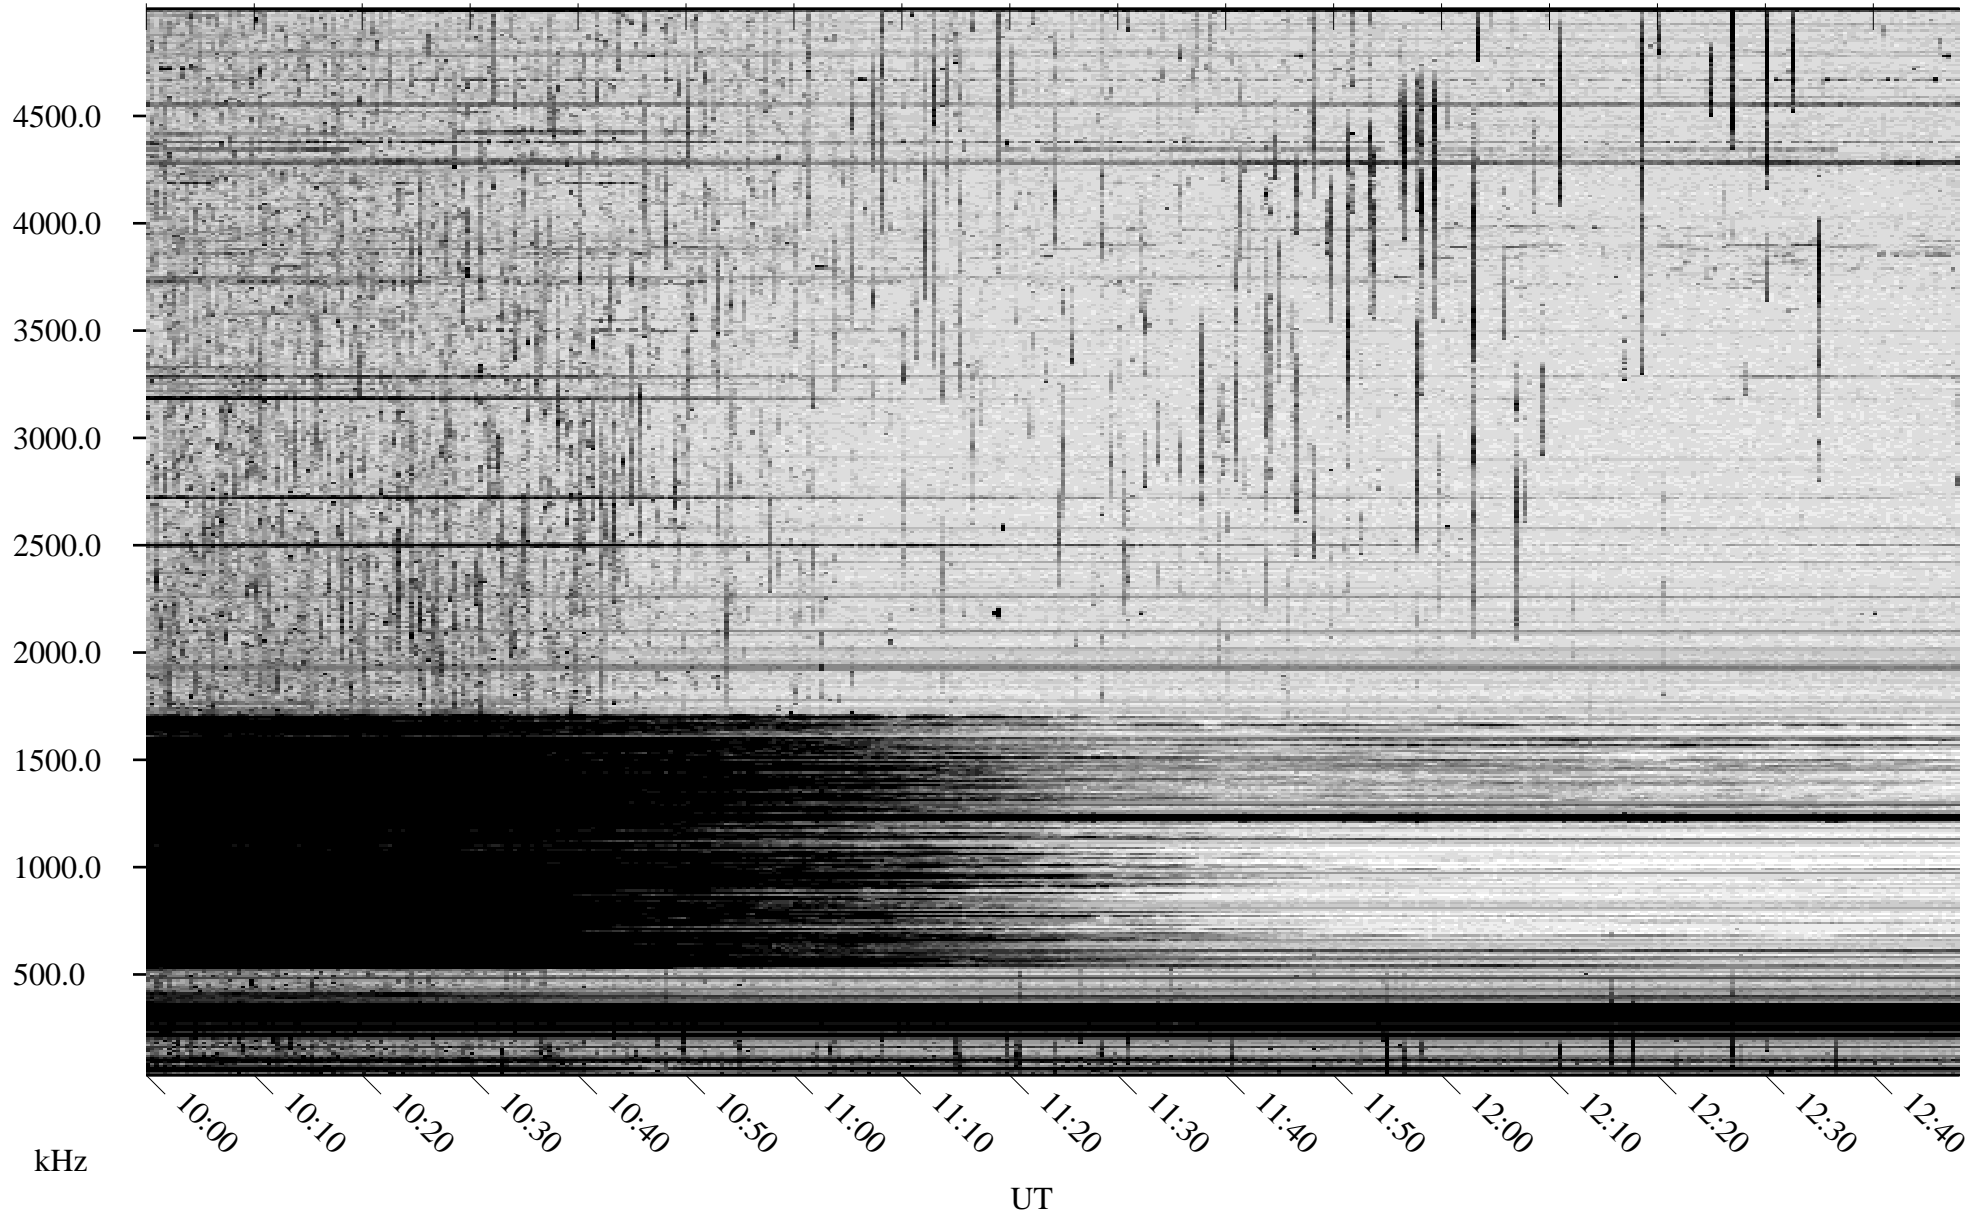

08/25/2007 Churchill, Manitoba

Linear Scale Black = 161 White = 15

CH07237L.R00m max_12

Page 1

08/25/2007 Churchill, Manitoba

Linear Scale Black = 161 White = 15

CH07237L.R00m max_12

Page 2

08/26/2007 Churchill, Manitoba

Linear Scale Black = 161 White = 15

CH07237L.R00m max_12

Page 3

08/26/2007 Churchill, Manitoba

Linear Scale Black = 161 White = 15

CH07237L.R00m max_12

Page 4

08/26/2007 Churchill, Manitoba

Linear Scale Black = 161 White = 15

CH07237L.R00m max_12

Page 5

08/26/2007 Churchill, Manitoba

Linear Scale Black = 161 White = 15

CH07237L.R00m max_12

Page 6

08/26/2007 Churchill, Manitoba

Linear Scale Black = 161 White = 15

CH07237L.R00m max_12

Page 7

08/26/2007 Churchill, Manitoba

Linear Scale Black = 161 White = 15

CH07237L.R00m max_12

Page 8