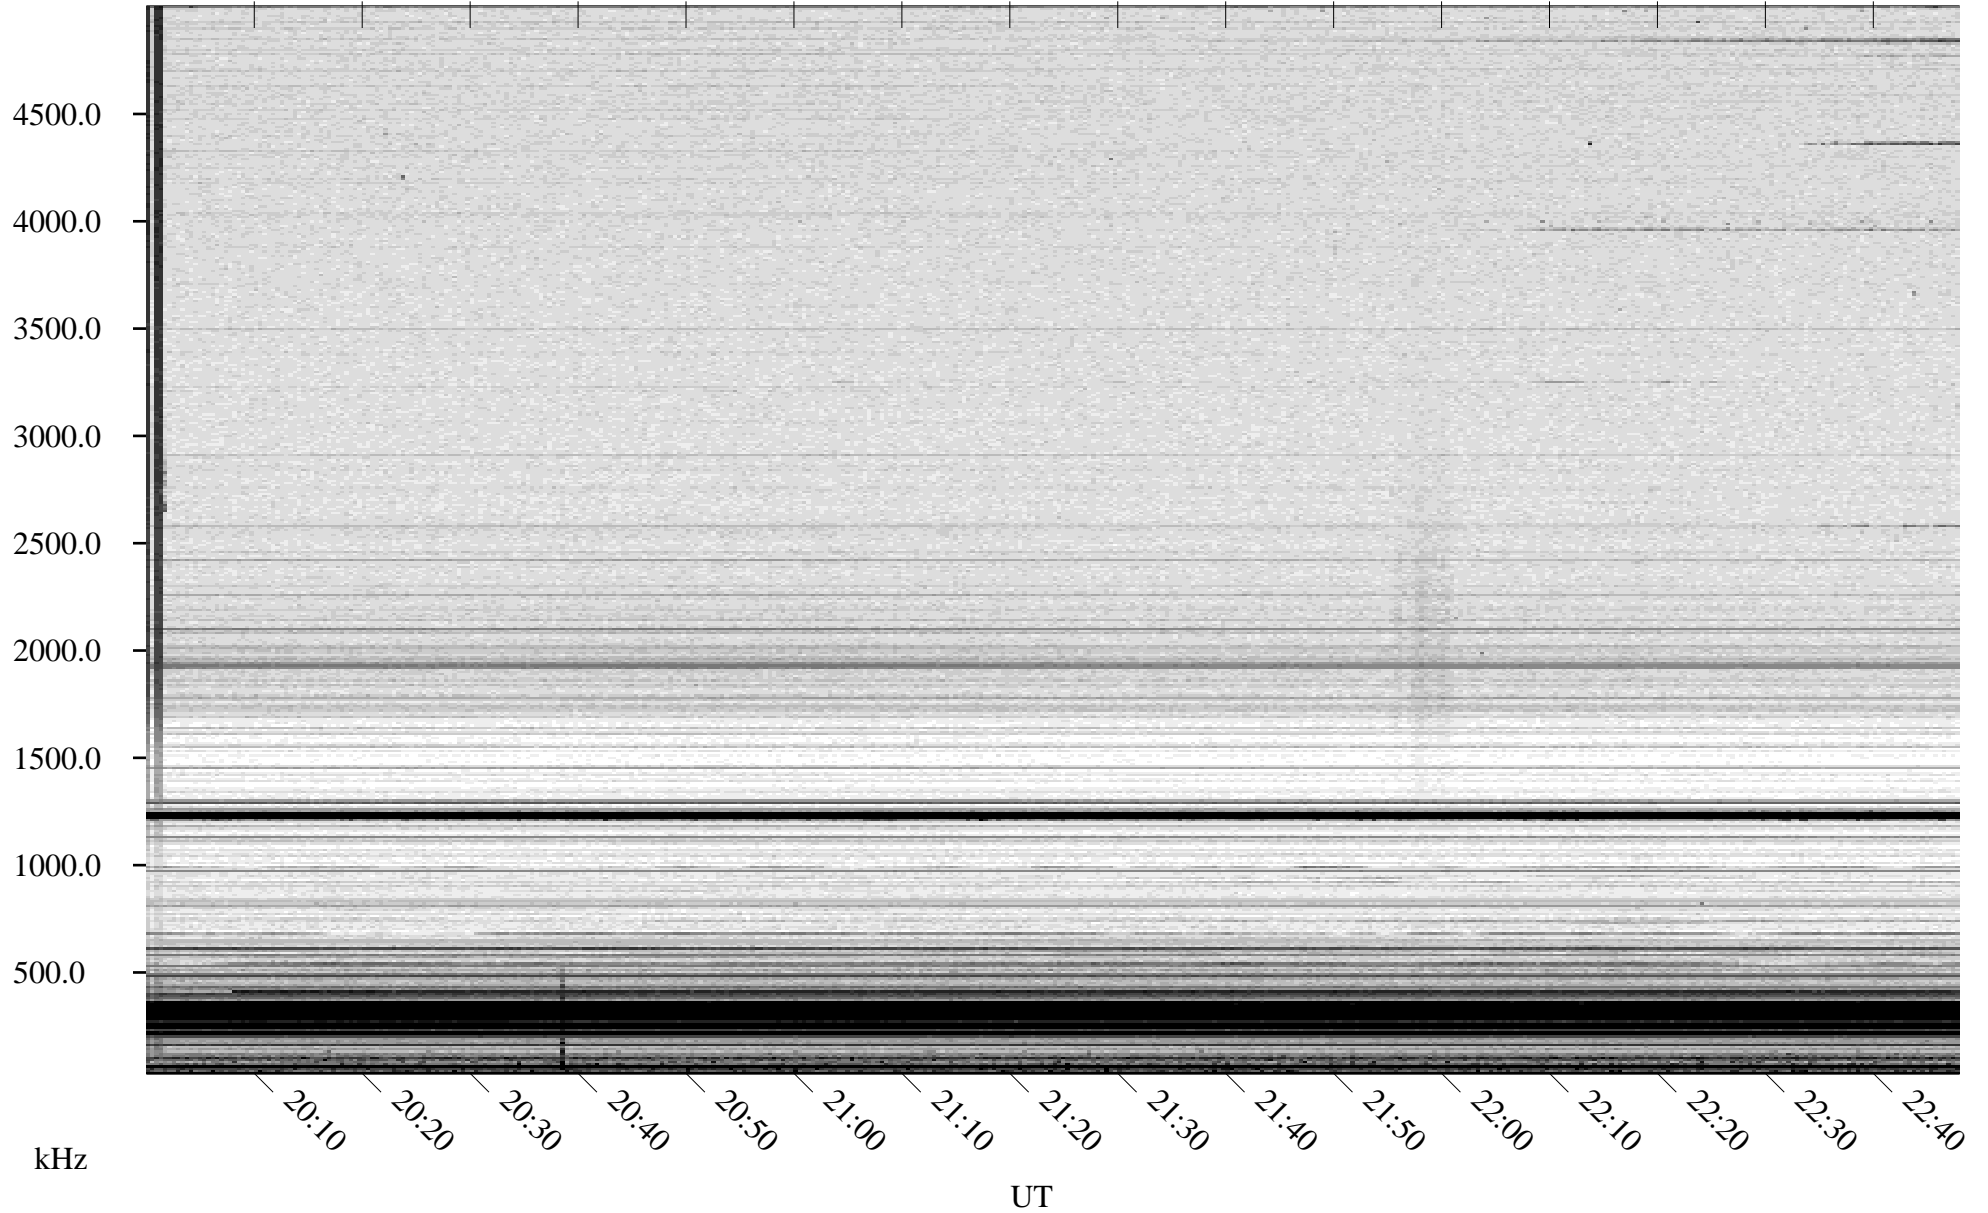

08/25/2007 Churchill, Manitoba

Linear Scale Black = 161 White = 15

CH07237L.R00m max_12

Page 1

08/25/2007 Churchill, Manitoba

Linear Scale Black = 161 White = 15

CH07237L.R00m max_12

Page 2

08/26/2007 Churchill, Manitoba

Linear Scale Black = 161 White = 15

CH07237L.R00m max_12

Page 3

08/26/2007 Churchill, Manitoba

Linear Scale Black = 161 White = 15

CH07237L.R00m max_12

Page 4

08/26/2007 Churchill, Manitoba

Linear Scale Black = 161 White = 15

CH07237L.R00m max_12

Page 5

08/26/2007 Churchill, Manitoba

Linear Scale Black = 161 White = 15

CH07237L.R00m max_12

Page 6

08/26/2007 Churchill, Manitoba

Linear Scale Black = 161 White = 15

CH07237L.R00m max_12

Page 7

08/26/2007 Churchill, Manitoba

Linear Scale Black = 161 White = 15

CH07237L.R00m max_12

Page 8