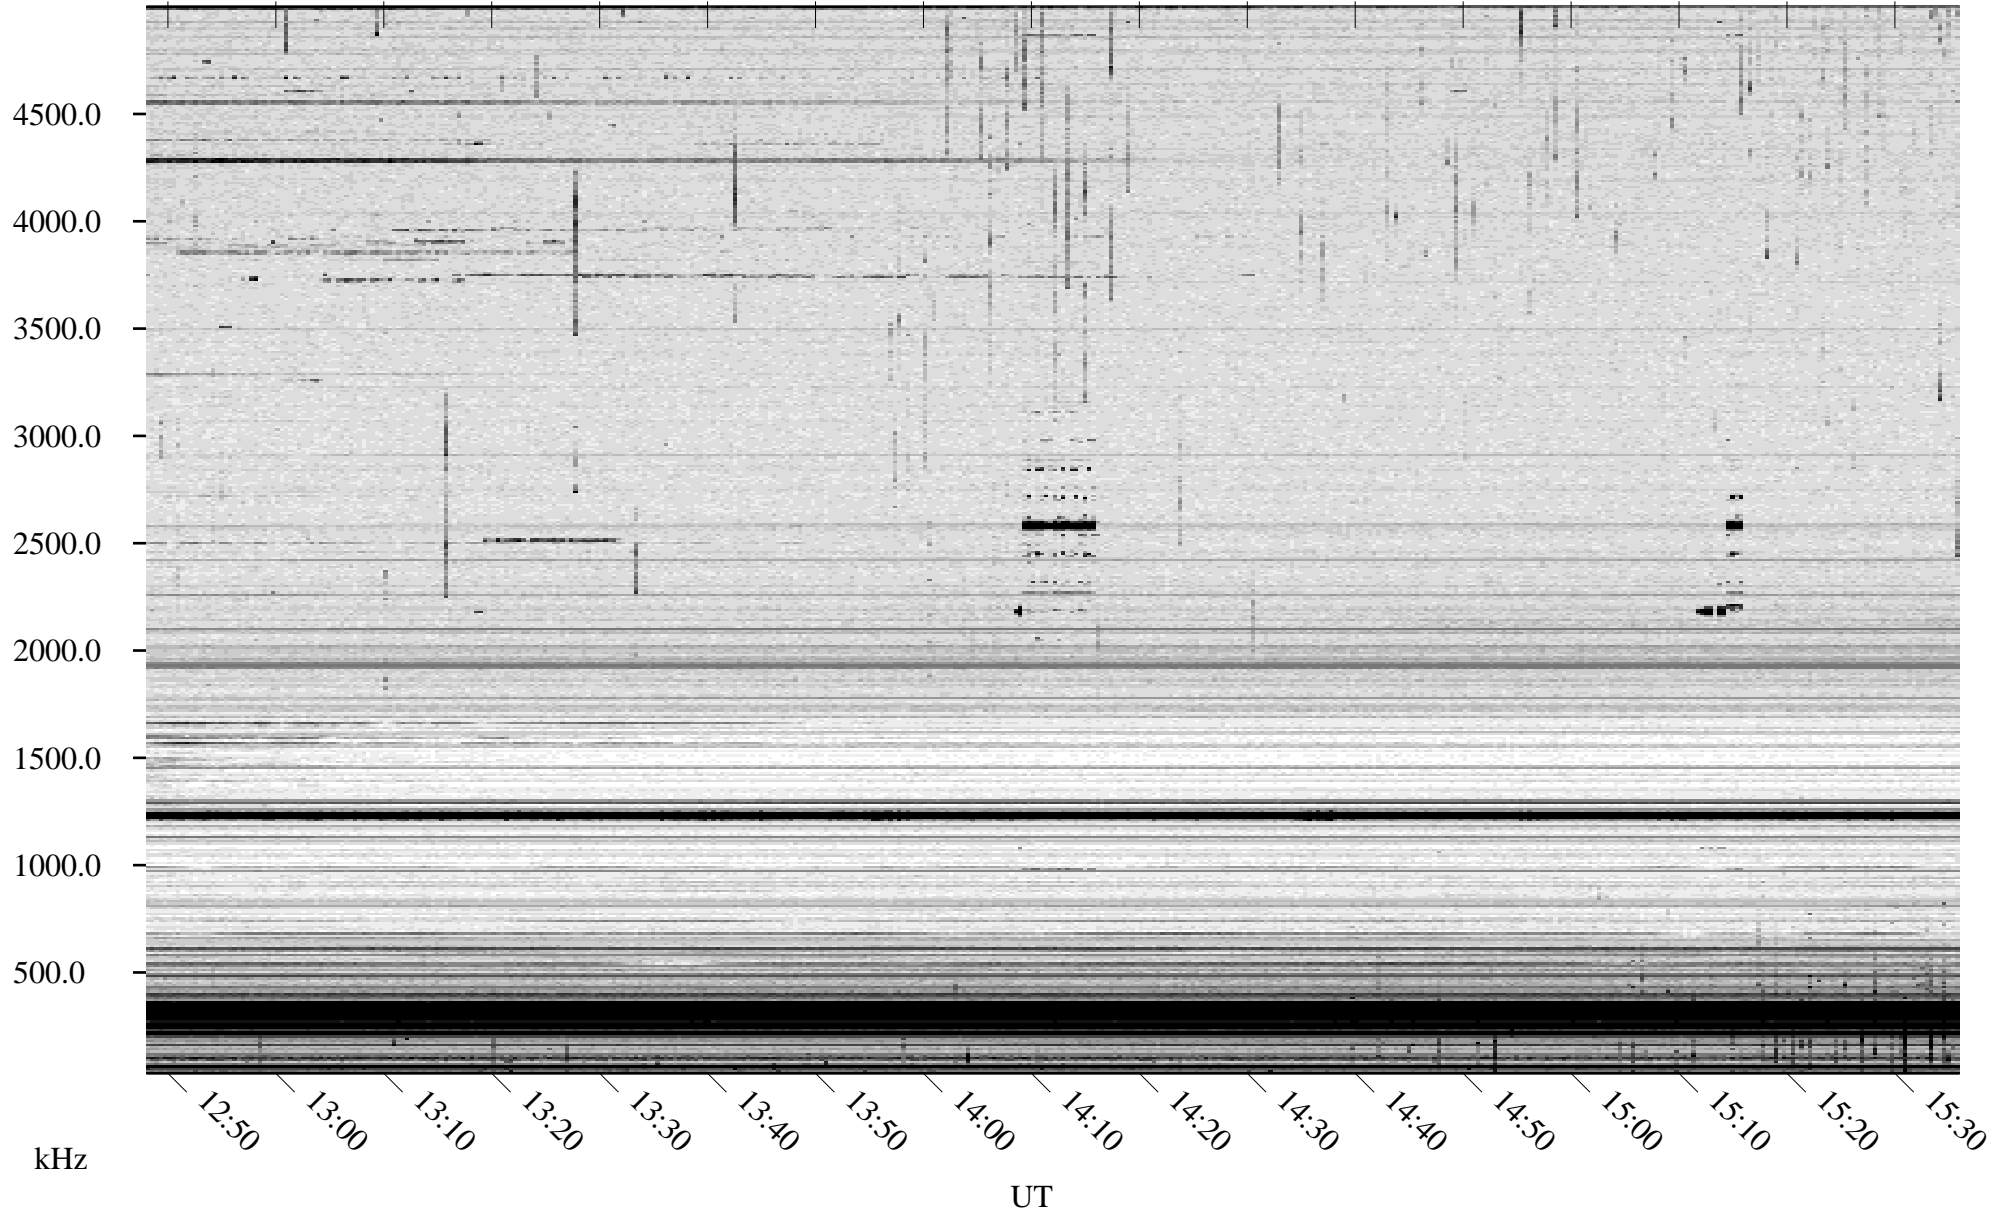

08/25/2007 Churchill, Manitoba

Linear Scale Black = 161 White = 15

CH07237L.R00m max_12

Page 1

08/25/2007 Churchill, Manitoba

Linear Scale Black = 161 White = 15

CH07237L.R00m max_12

Page 2

08/26/2007 Churchill, Manitoba

Linear Scale Black = 161 White = 15

CH07237L.R00m max_12

Page 3

08/26/2007 Churchill, Manitoba

Linear Scale Black = 161 White = 15

CH07237L.R00m max_12

Page 4

08/26/2007 Churchill, Manitoba

Linear Scale Black = 161 White = 15

CH07237L.R00m max_12

Page 5

08/26/2007 Churchill, Manitoba

Linear Scale Black = 161 White = 15

CH07237L.R00m max_12

Page 6

08/26/2007 Churchill, Manitoba

Linear Scale Black = 161 White = 15

CH07237L.R00m max_12

Page 7

08/26/2007 Churchill, Manitoba

Linear Scale Black = 161 White = 15

CH07237L.R00m max_12

Page 8