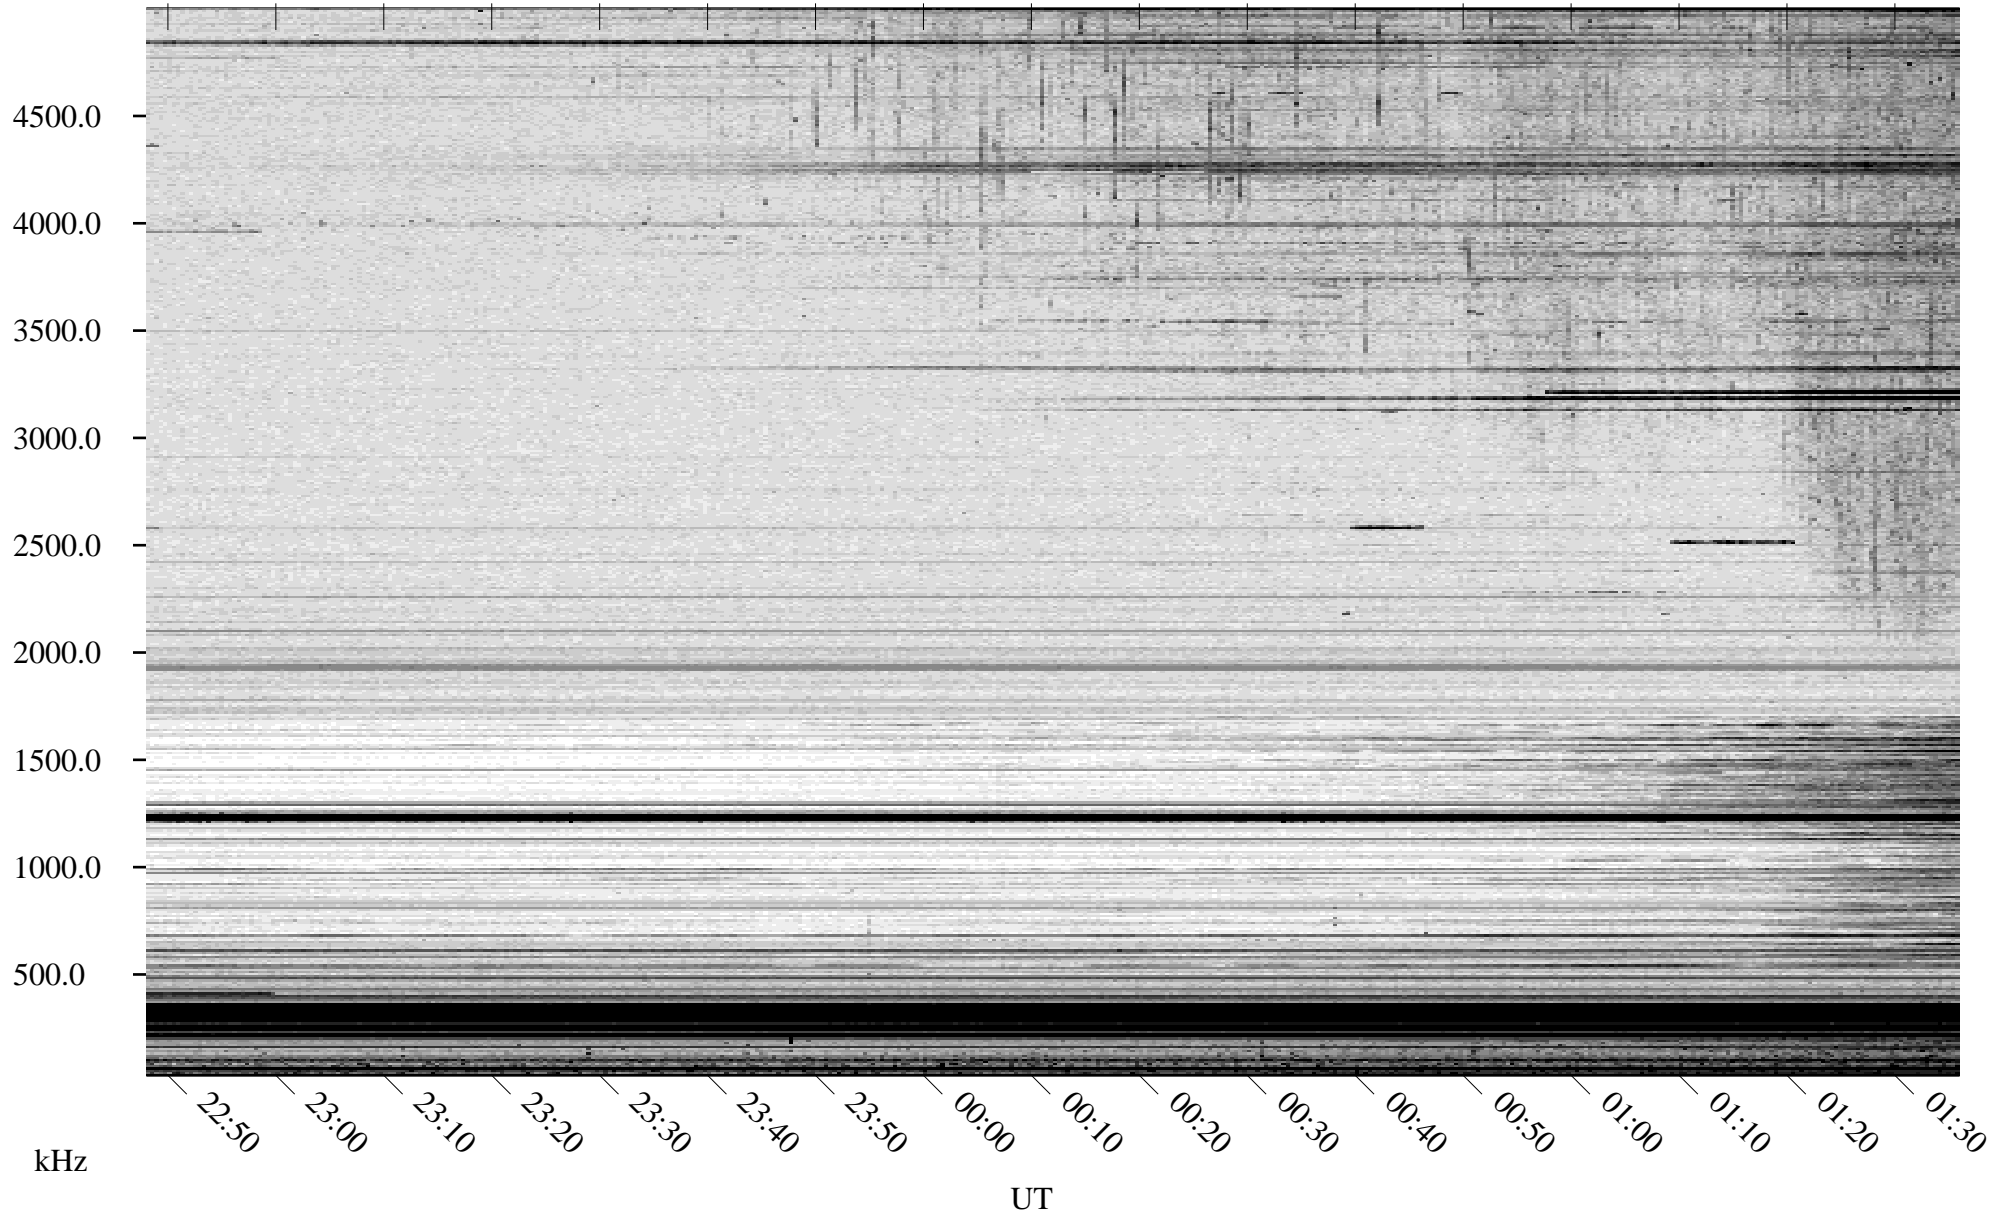

08/25/2007 Churchill, Manitoba

Linear Scale Black = 161 White = 15

CH07237L.R00m max_12

Page 1

08/25/2007 Churchill, Manitoba

Linear Scale Black = 161 White = 15

CH07237L.R00m max_12

Page 2

08/26/2007 Churchill, Manitoba

Linear Scale Black = 161 White = 15

CH07237L.R00m max_12

Page 3

08/26/2007 Churchill, Manitoba

Linear Scale Black = 161 White = 15

CH07237L.R00m max_12

Page 4

08/26/2007 Churchill, Manitoba

Linear Scale Black = 161 White = 15

CH07237L.R00m max_12

Page 5

08/26/2007 Churchill, Manitoba

Linear Scale Black = 161 White = 15

CH07237L.R00m max_12

Page 6

08/26/2007 Churchill, Manitoba

Linear Scale Black = 161 White = 15

CH07237L.R00m max_12

Page 7

08/26/2007 Churchill, Manitoba

Linear Scale Black = 161 White = 15

CH07237L.R00m max_12

Page 8