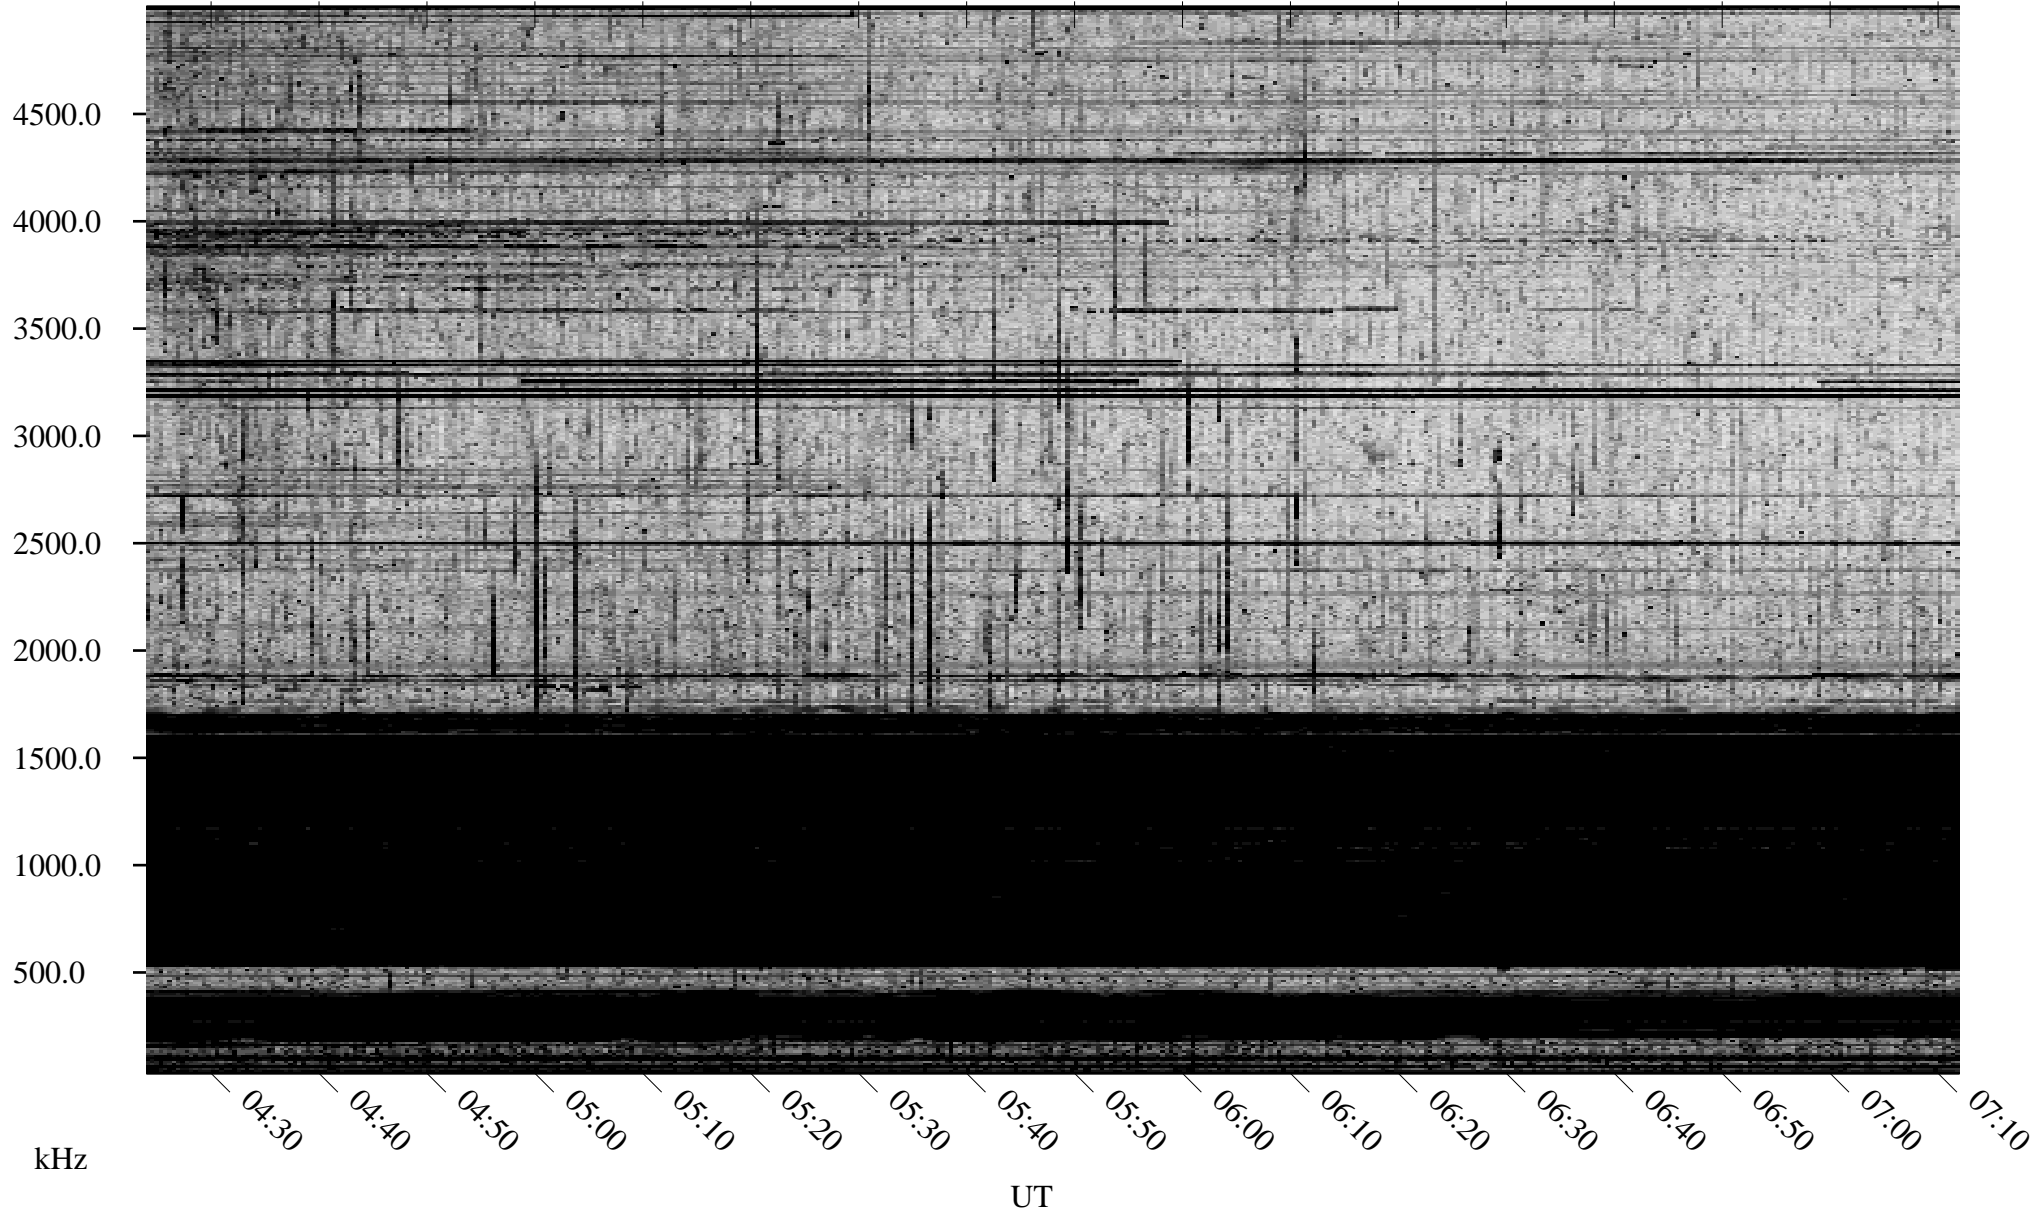

08/25/2007 Churchill, Manitoba

Linear Scale Black = 161 White = 15

CH07237L.R00m max_12

Page 1

08/25/2007 Churchill, Manitoba

Linear Scale Black = 161 White = 15

CH07237L.R00m max_12

Page 2

08/26/2007 Churchill, Manitoba

Linear Scale Black = 161 White = 15

CH07237L.R00m max_12

Page 3

08/26/2007 Churchill, Manitoba

Linear Scale Black = 161 White = 15

CH07237L.R00m max_12

Page 4

08/26/2007 Churchill, Manitoba

Linear Scale Black = 161 White = 15

CH07237L.R00m max_12

Page 5

08/26/2007 Churchill, Manitoba

Linear Scale Black = 161 White = 15

CH07237L.R00m max_12

Page 6

08/26/2007 Churchill, Manitoba

Linear Scale Black = 161 White = 15

CH07237L.R00m max_12

Page 7

08/26/2007 Churchill, Manitoba

Linear Scale Black = 161 White = 15

CH07237L.R00m max_12

Page 8