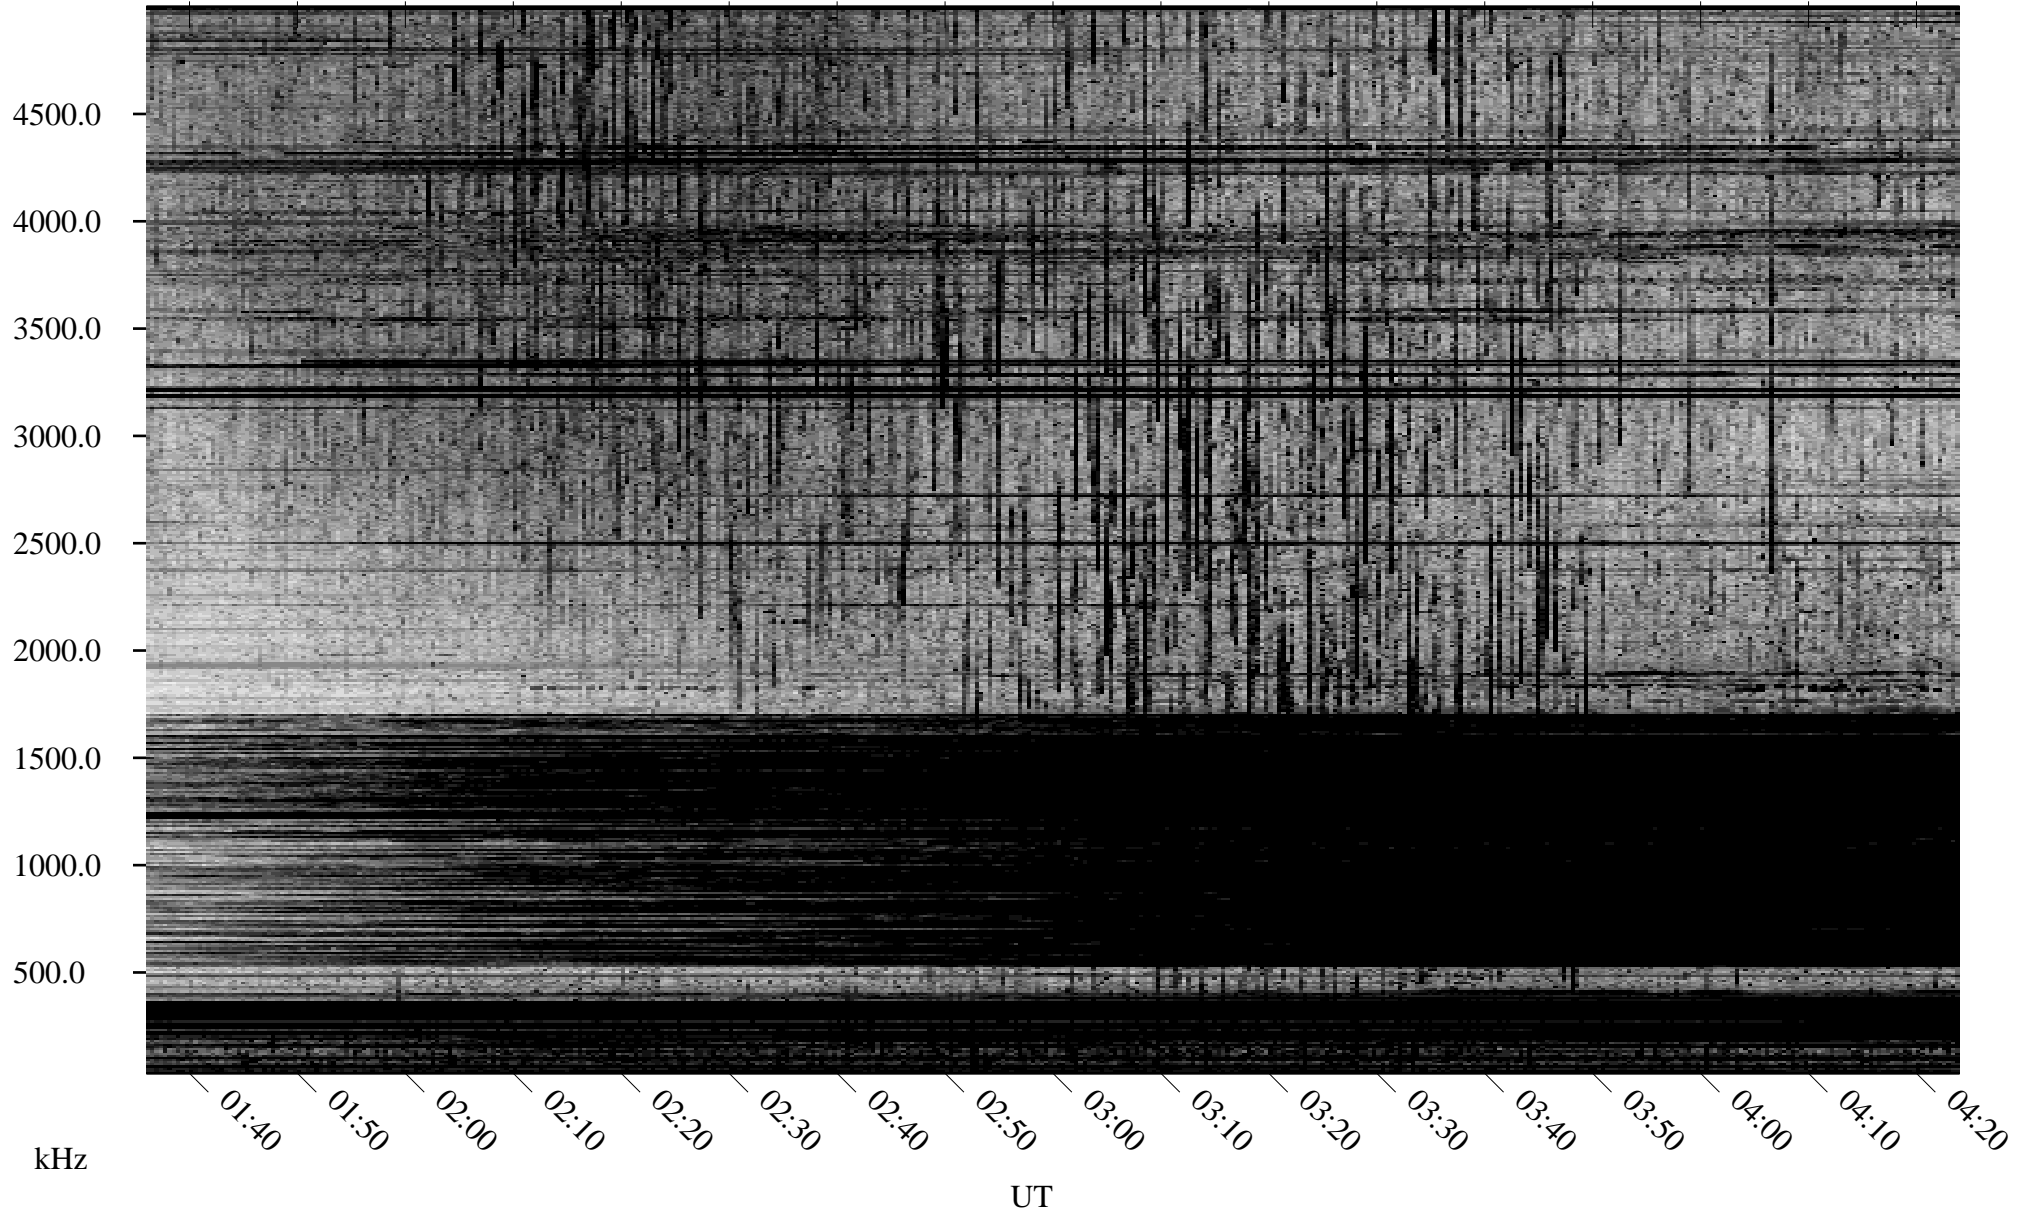

08/25/2007 Churchill, Manitoba

Linear Scale Black = 161 White = 15

CH07237L.R00m max_12

Page 1

08/25/2007 Churchill, Manitoba

Linear Scale Black = 161 White = 15

CH07237L.R00m max_12

Page 2

08/26/2007 Churchill, Manitoba

Linear Scale Black = 161 White = 15

CH07237L.R00m max_12

Page 3

08/26/2007 Churchill, Manitoba

Linear Scale Black = 161 White = 15

CH07237L.R00m max_12

Page 4

08/26/2007 Churchill, Manitoba

Linear Scale Black = 161 White = 15

CH07237L.R00m max_12

Page 5

08/26/2007 Churchill, Manitoba

Linear Scale Black = 161 White = 15

CH07237L.R00m max_12

Page 6

08/26/2007 Churchill, Manitoba

Linear Scale Black = 161 White = 15

CH07237L.R00m max_12

Page 7

08/26/2007 Churchill, Manitoba

Linear Scale Black = 161 White = 15

CH07237L.R00m max_12

Page 8