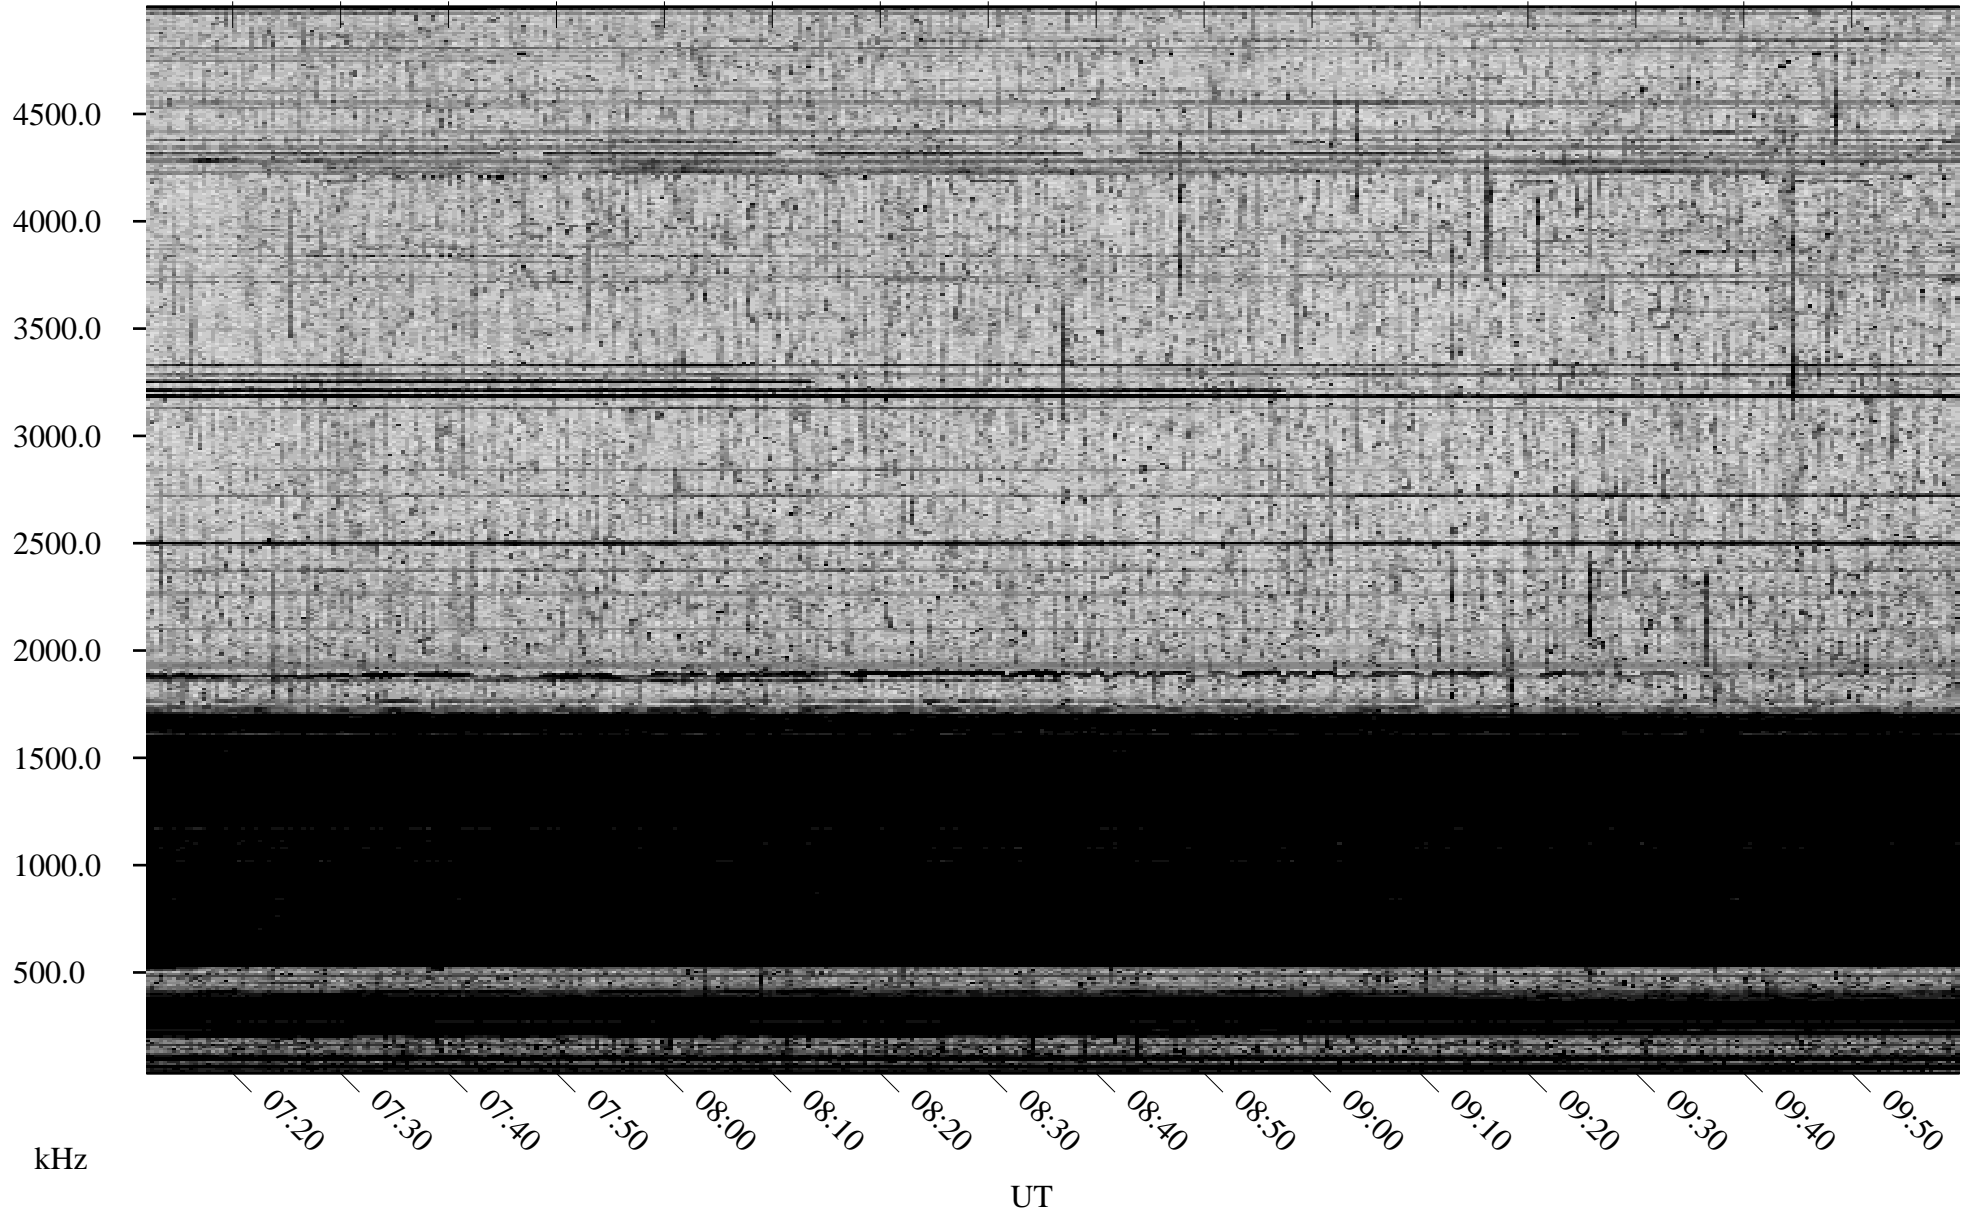

08/25/2007 Churchill, Manitoba

Linear Scale Black = 161 White = 15

CH07237L.R00m max_12

Page 1

08/25/2007 Churchill, Manitoba

Linear Scale Black = 161 White = 15

CH07237L.R00m max_12

Page 2

08/26/2007 Churchill, Manitoba

Linear Scale Black = 161 White = 15

CH07237L.R00m max_12

Page 3

08/26/2007 Churchill, Manitoba

Linear Scale Black = 161 White = 15

CH07237L.R00m max_12

Page 4

08/26/2007 Churchill, Manitoba

Linear Scale Black = 161 White = 15

CH07237L.R00m max_12

Page 5

08/26/2007 Churchill, Manitoba

Linear Scale Black = 161 White = 15

CH07237L.R00m max_12

Page 6

08/26/2007 Churchill, Manitoba

Linear Scale Black = 161 White = 15

CH07237L.R00m max_12

Page 7

08/26/2007 Churchill, Manitoba

Linear Scale Black = 161 White = 15

CH07237L.R00m max_12

Page 8