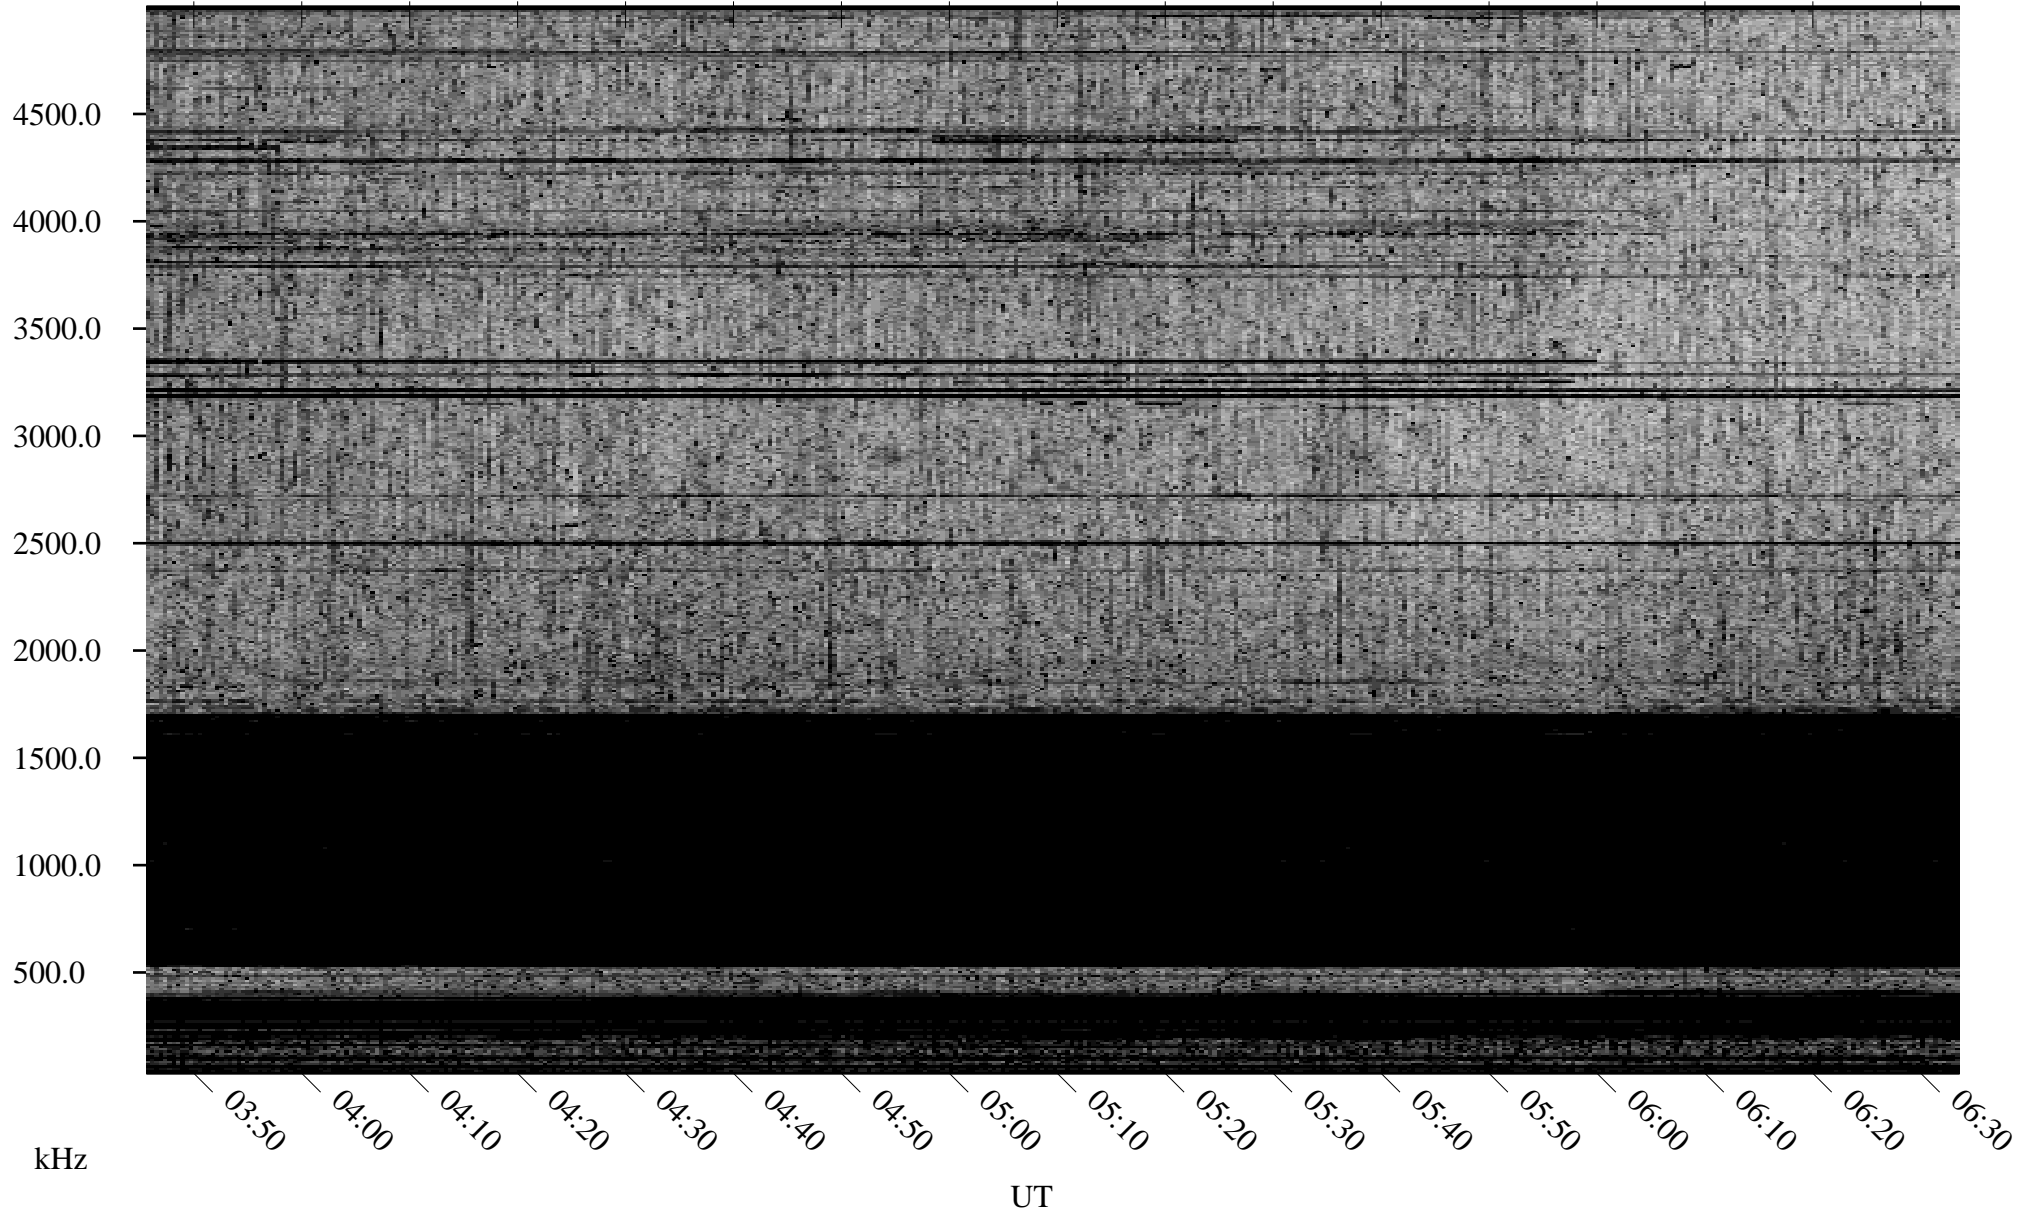

# 08/29/2007 Churchill, Manitoba

Linear Scale    Black = 161    White = 15

CH07241L.R00m max\_12

Page 1

# 08/30/2007 Churchill, Manitoba

Linear Scale    Black = 161    White = 15

CH07241L.R00m max\_12

Page 2

# 08/30/2007 Churchill, Manitoba

Linear Scale    Black = 161    White = 15

CH07241L.R00m max\_12

Page 3

# 08/30/2007 Churchill, Manitoba

Linear Scale    Black = 161    White = 15

CH07241L.R00m max\_12

Page 4