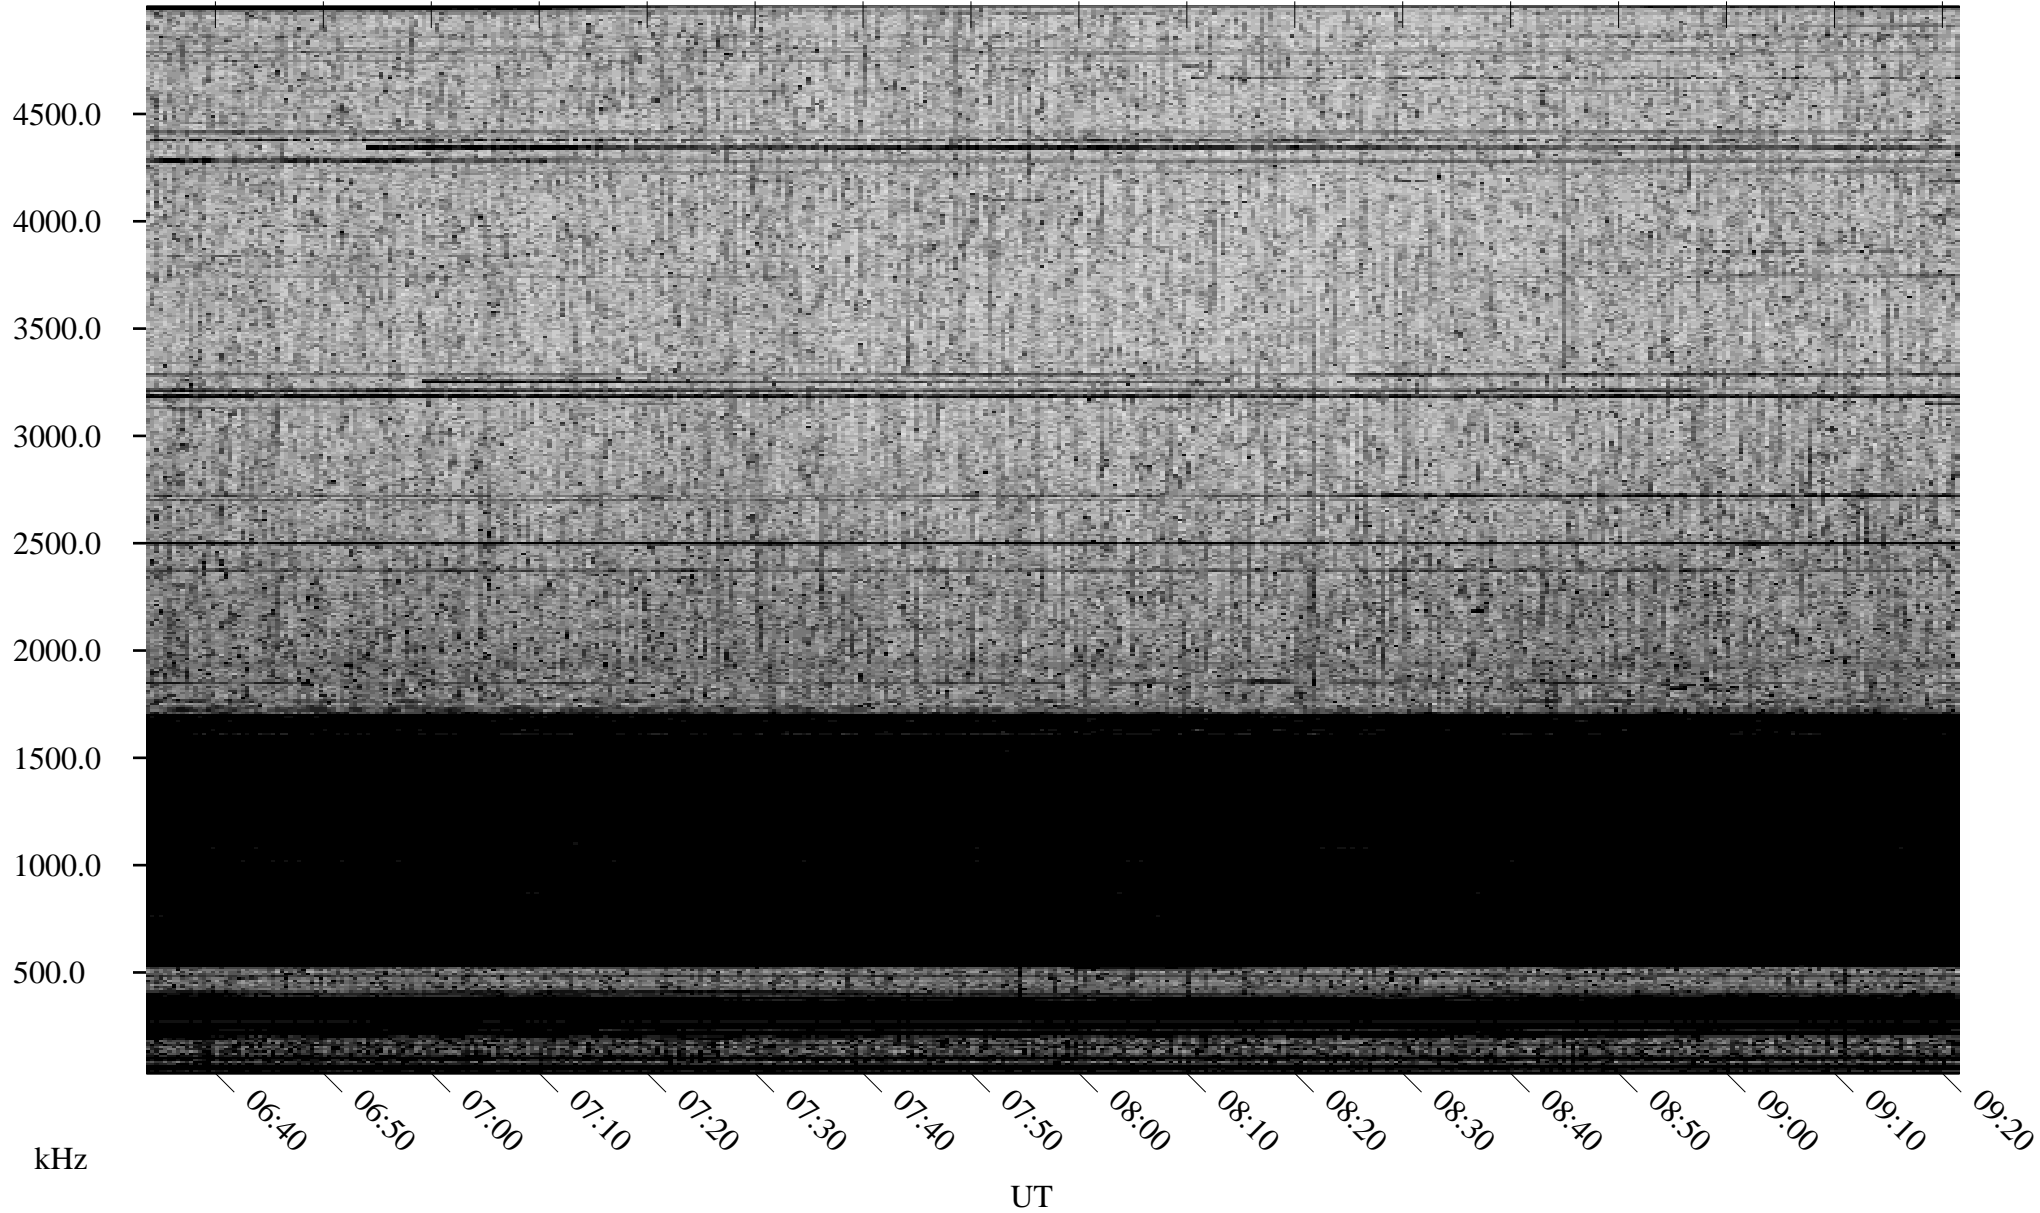

# 08/29/2007 Churchill, Manitoba

Linear Scale    Black = 161    White = 15

CH07241L.R00m max\_12

Page 1

# 08/30/2007 Churchill, Manitoba

Linear Scale    Black = 161    White = 15

CH07241L.R00m max\_12

Page 2

# 08/30/2007 Churchill, Manitoba

Linear Scale    Black = 161    White = 15

CH07241L.R00m max\_12

Page 3

# 08/30/2007 Churchill, Manitoba

Linear Scale    Black = 161    White = 15

CH07241L.R00m max\_12

Page 4