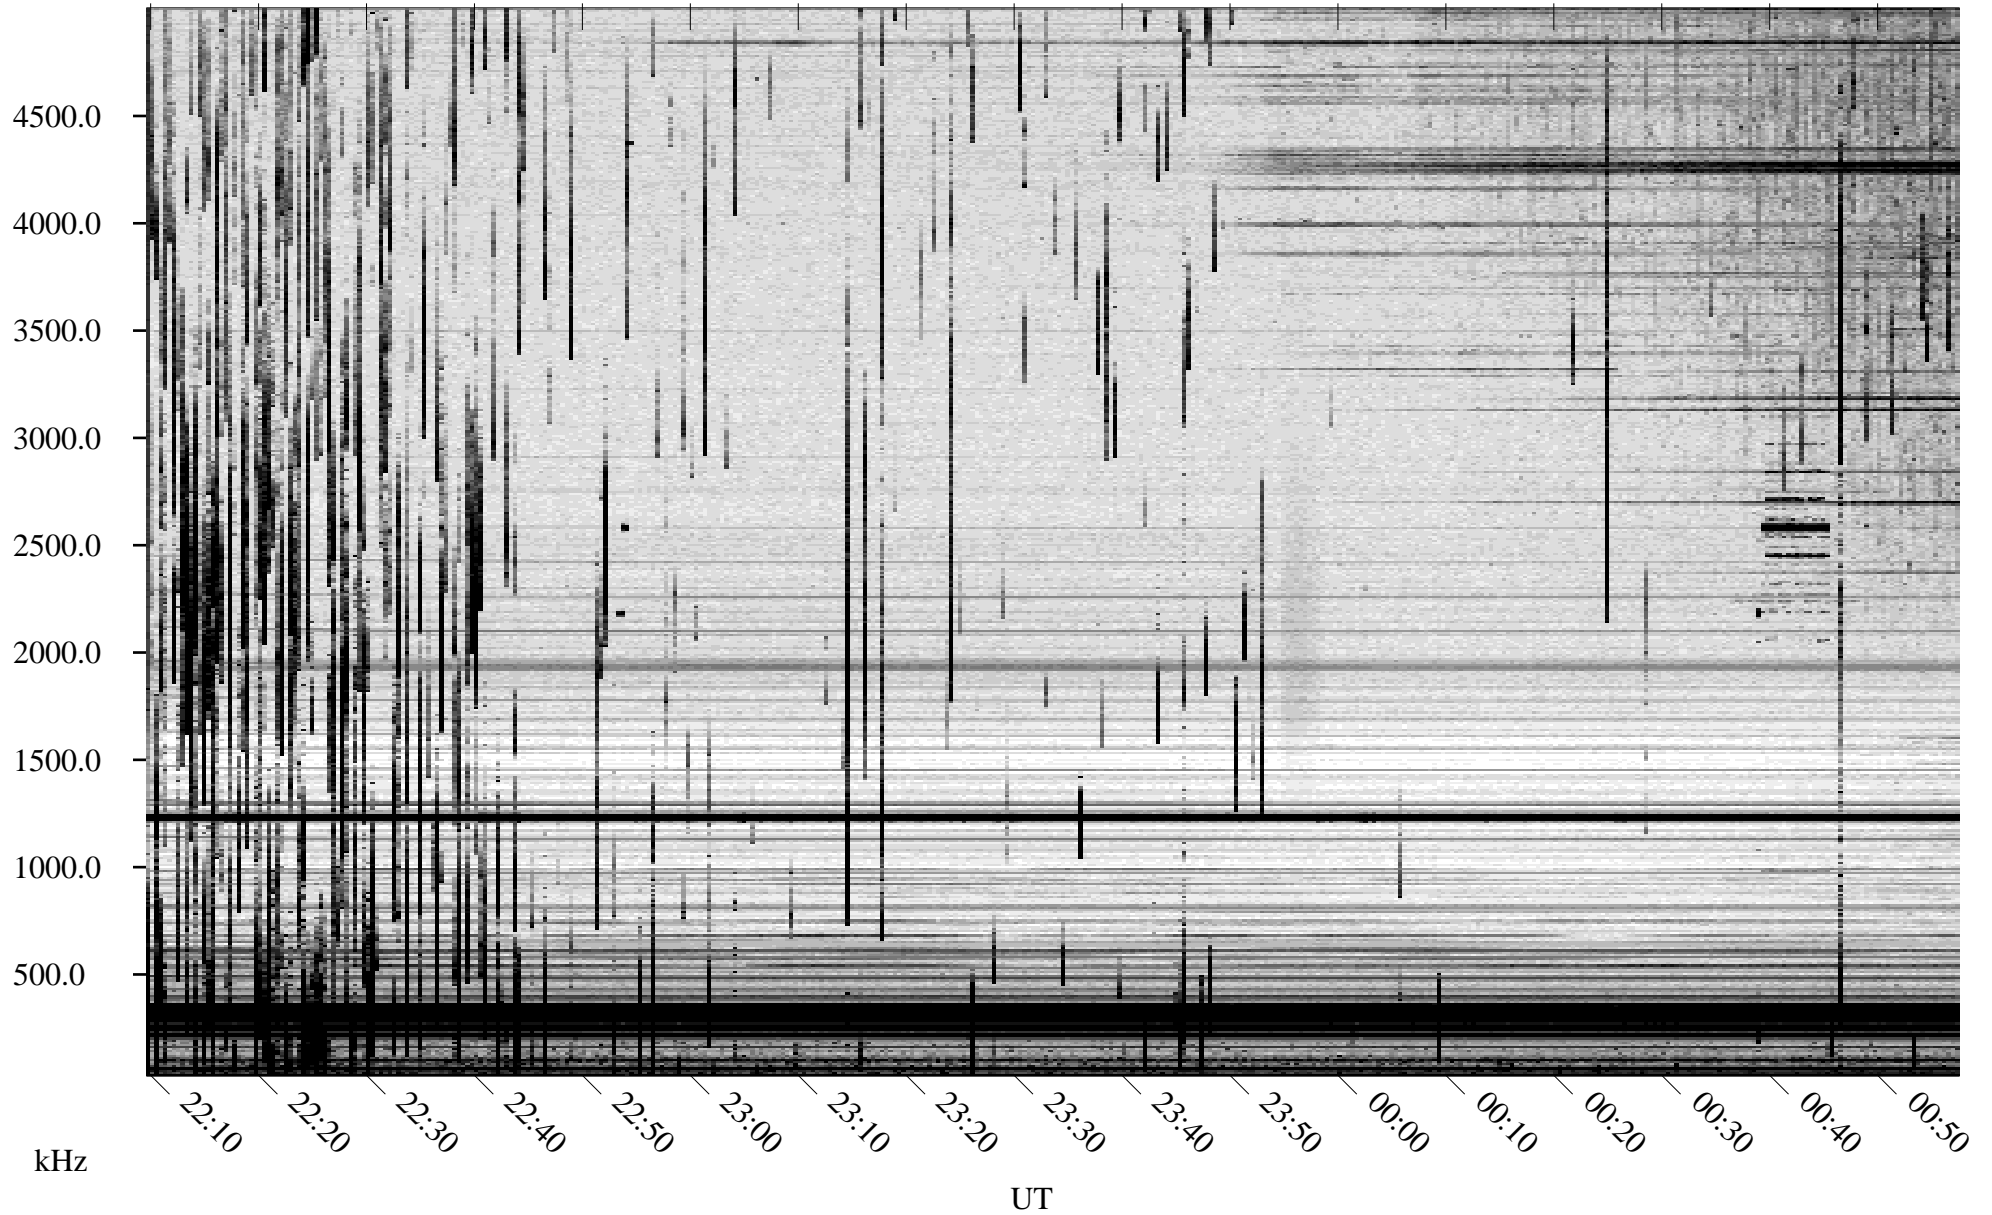

# 08/29/2007 Churchill, Manitoba

Linear Scale    Black = 161    White = 15

CH07241L.R00m max\_12

Page 1

# 08/30/2007 Churchill, Manitoba

Linear Scale    Black = 161    White = 15

CH07241L.R00m max\_12

Page 2

# 08/30/2007 Churchill, Manitoba

Linear Scale    Black = 161    White = 15

CH07241L.R00m max\_12

Page 3

# 08/30/2007 Churchill, Manitoba

Linear Scale    Black = 161    White = 15

CH07241L.R00m max\_12

Page 4