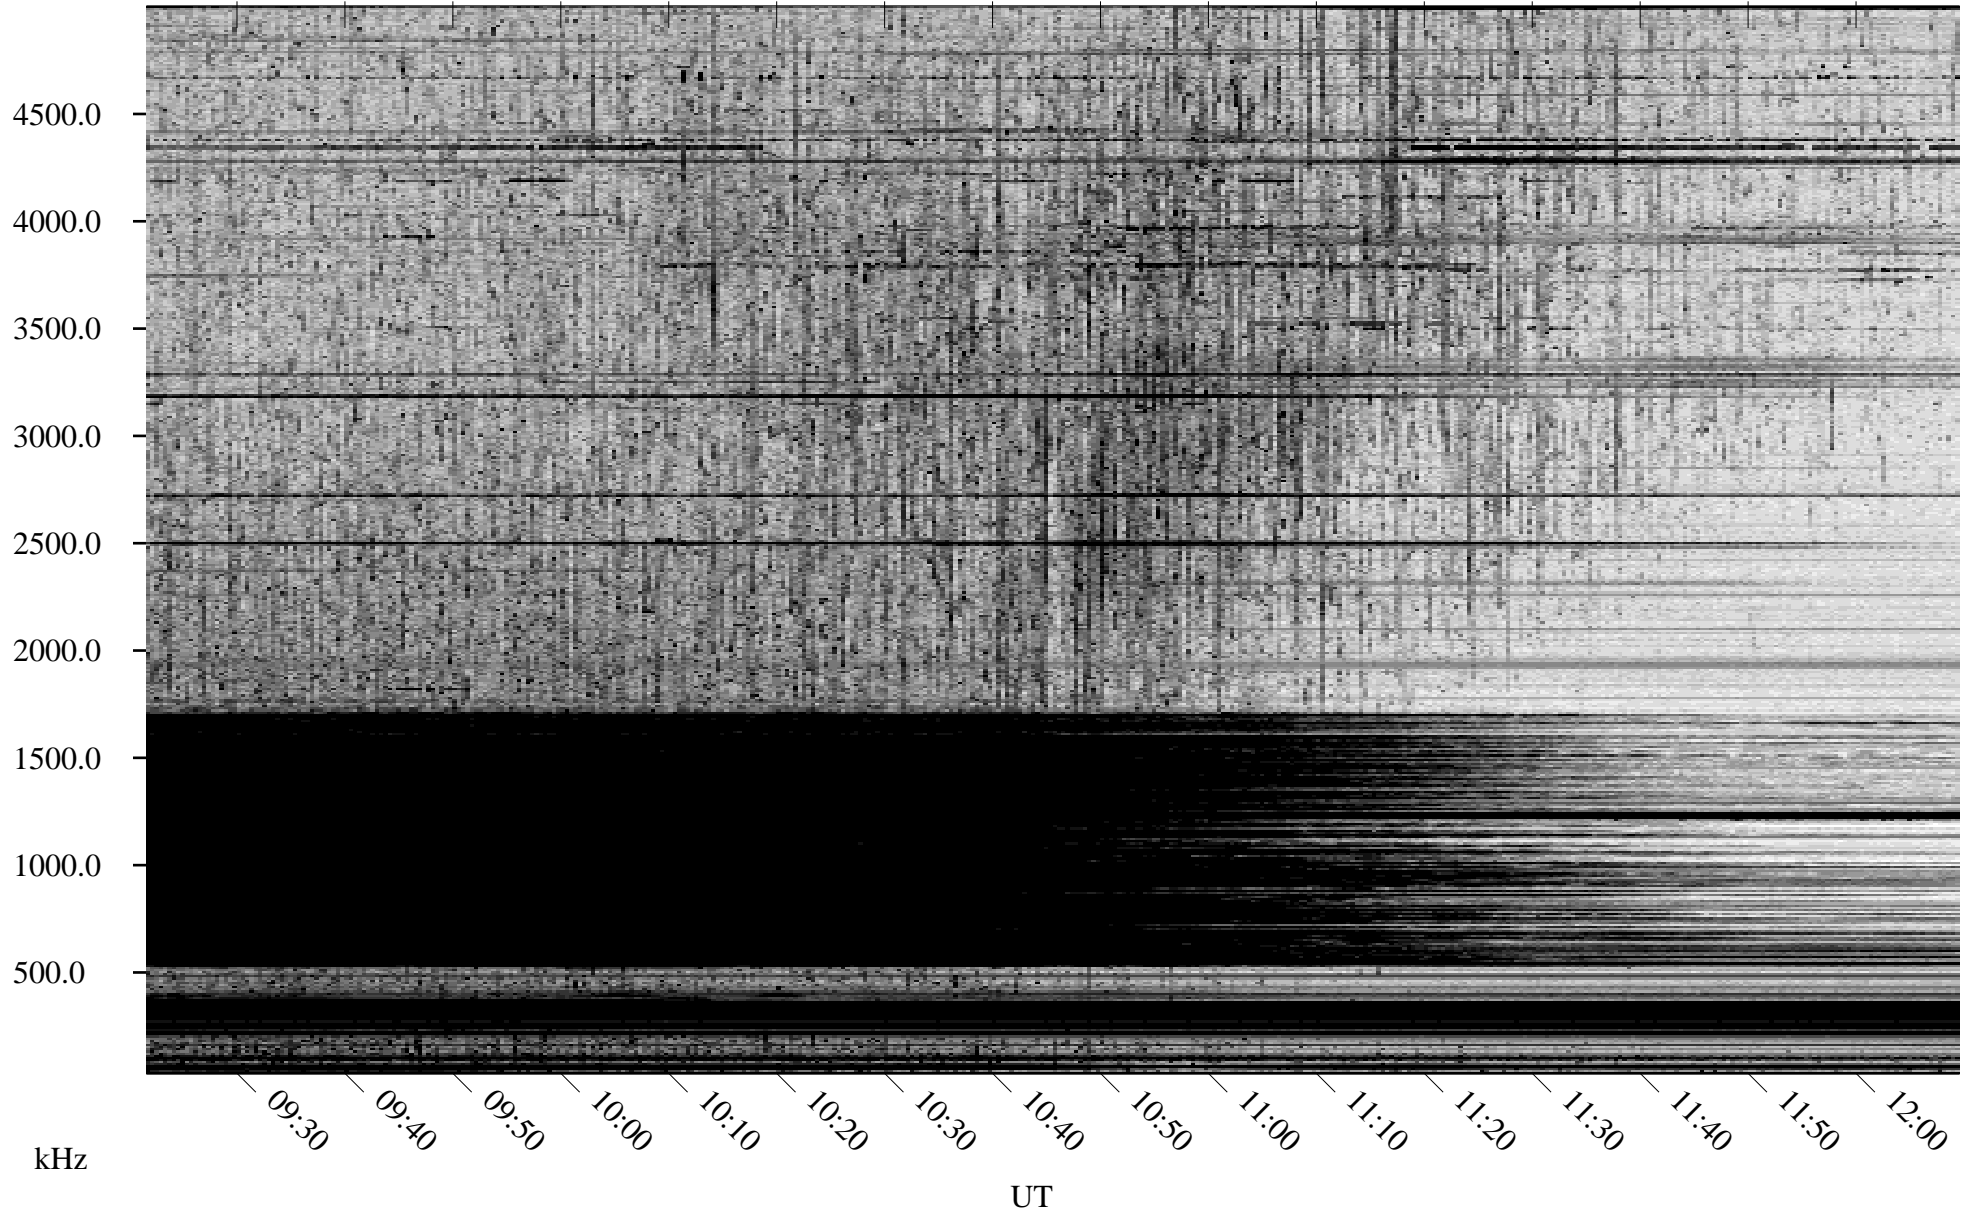

# 08/30/2007 Churchill, Manitoba

Linear Scale    Black = 161    White = 15

CH07241L.R00m max\_12

Page 4

# 08/30/2007 Churchill, Manitoba

Linear Scale    Black = 161    White = 15

CH07241L.R00m max\_12

Page 5