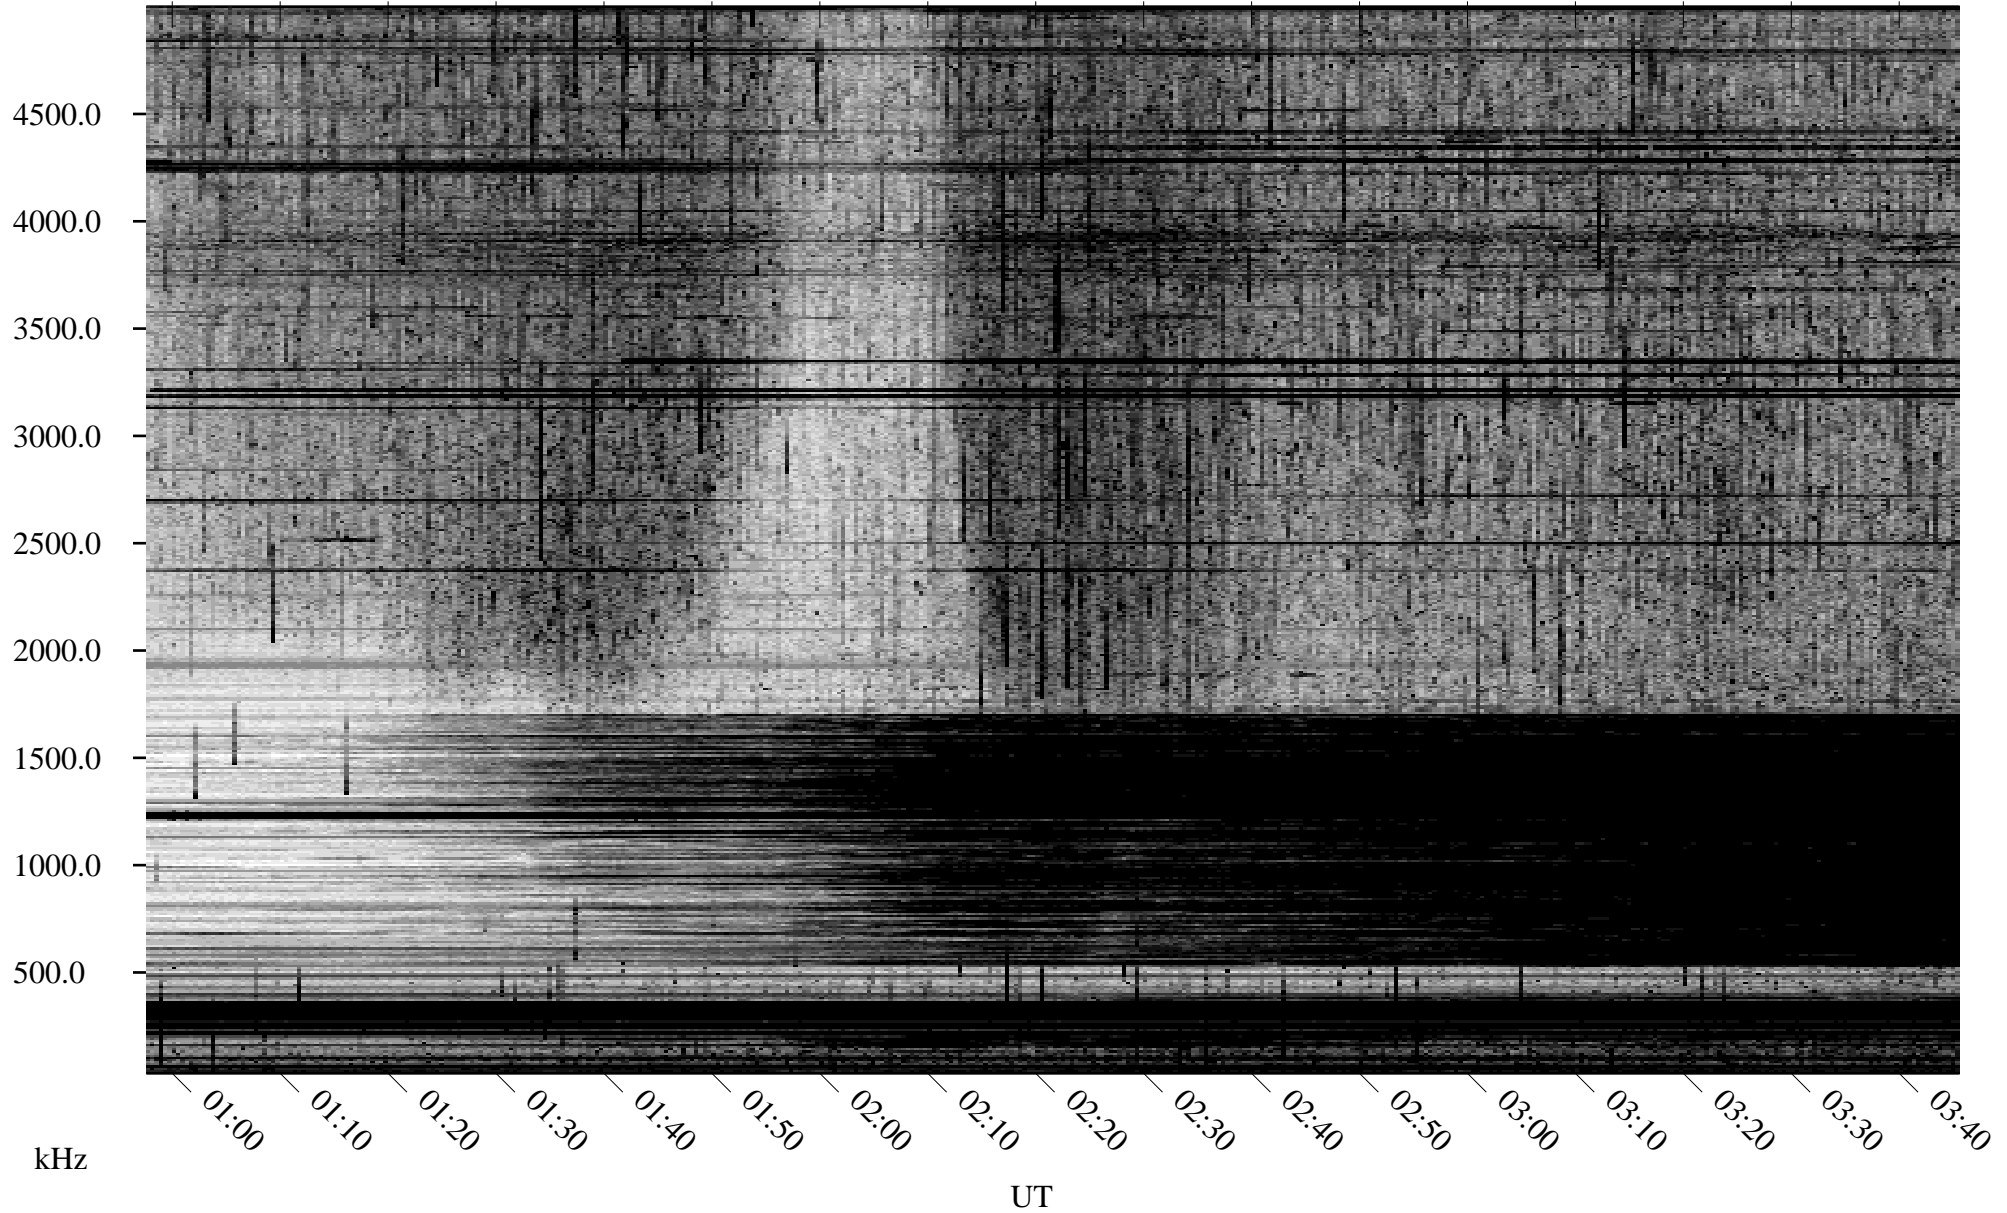

# 08/29/2007 Churchill, Manitoba

Linear Scale    Black = 161    White = 15

CH07241L.R00m max\_12

Page 1

# 08/30/2007 Churchill, Manitoba

Linear Scale    Black = 161    White = 15

CH07241L.R00m max\_12

Page 2

# 08/30/2007 Churchill, Manitoba

Linear Scale    Black = 161    White = 15

CH07241L.R00m max\_12

Page 3

# 08/30/2007 Churchill, Manitoba

Linear Scale    Black = 161    White = 15

CH07241L.R00m max\_12

Page 4