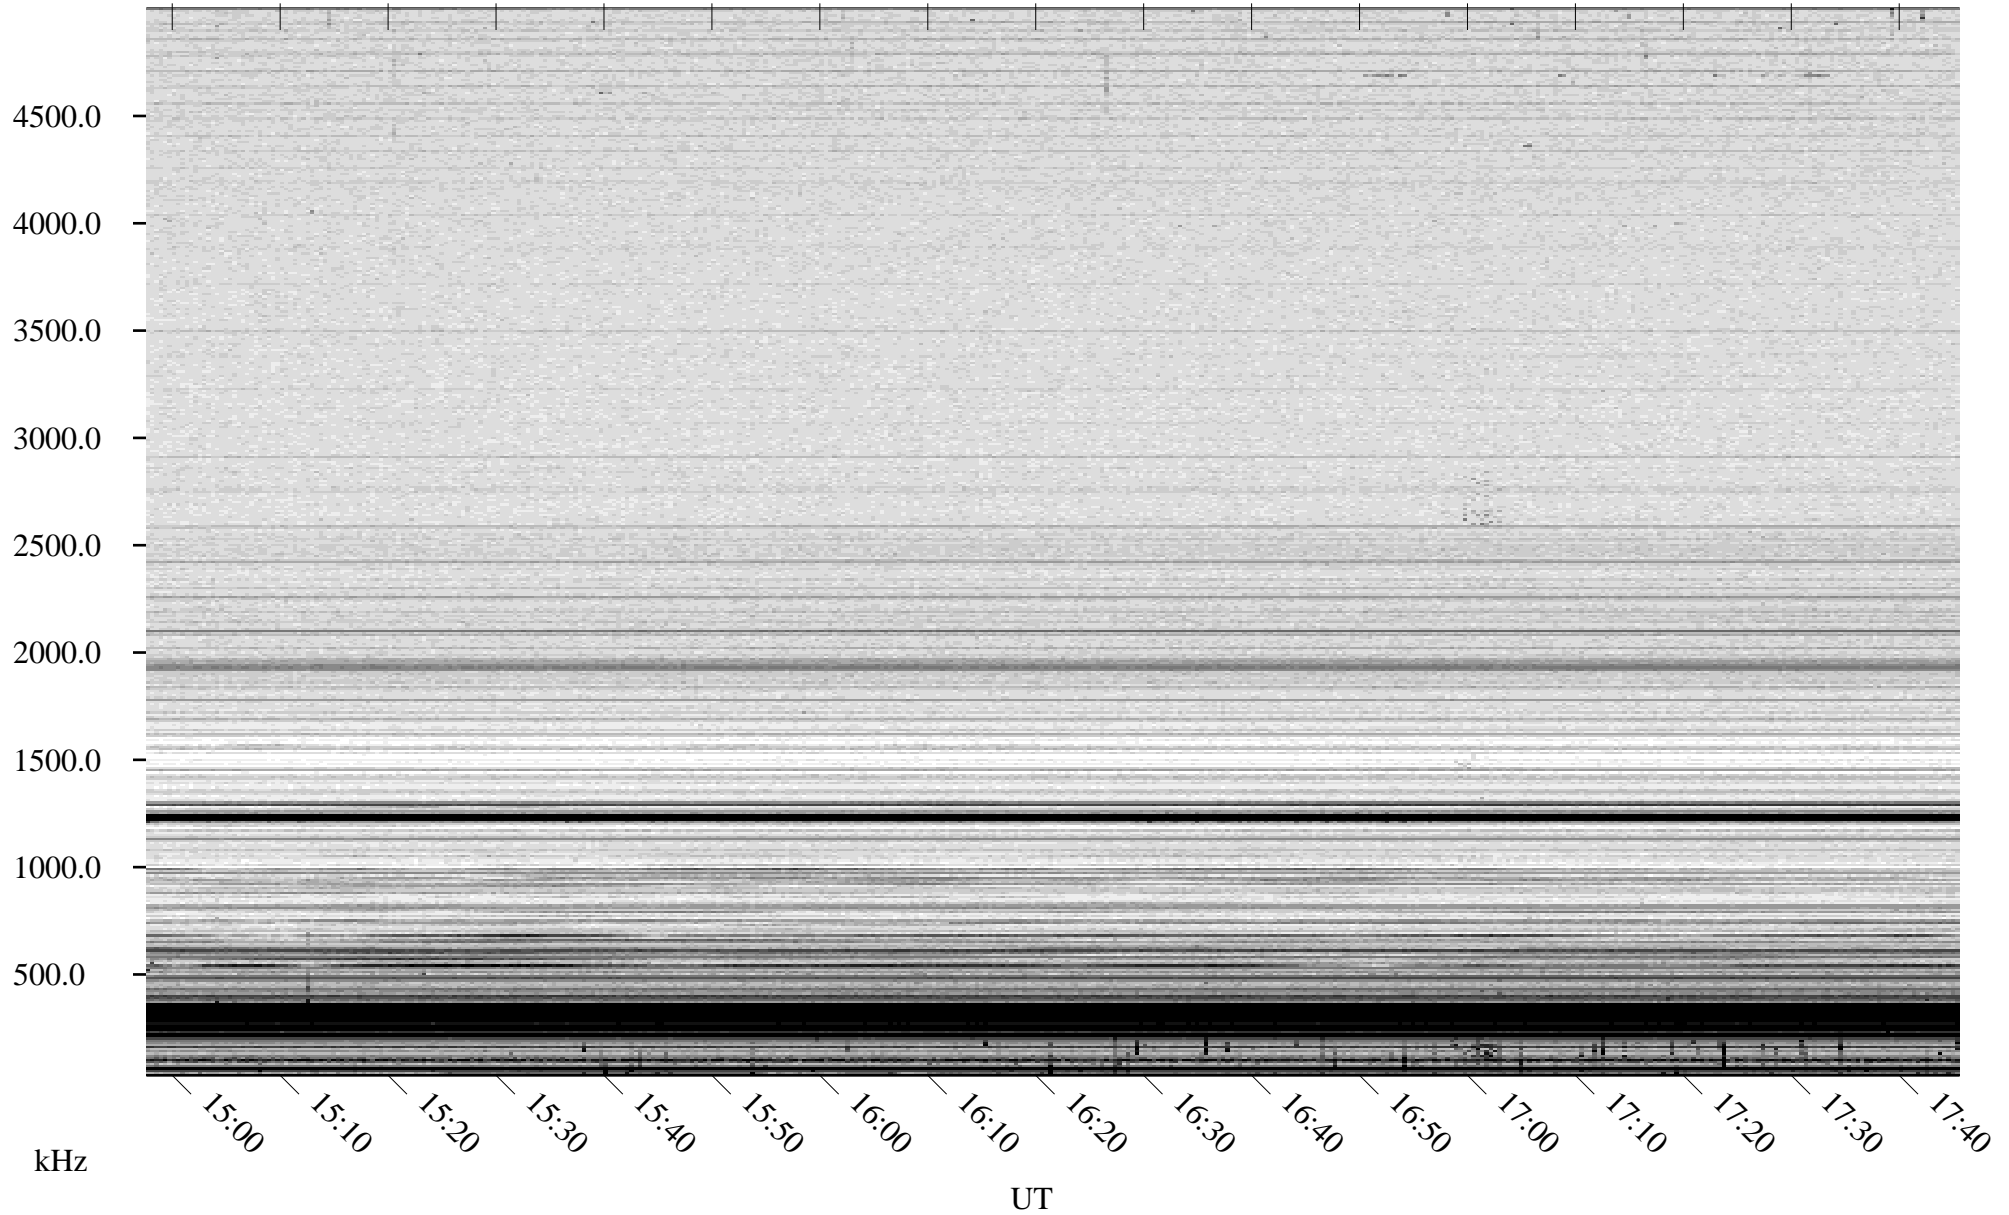

# 08/30/2007 Churchill, Manitoba

Linear Scale    Black = 161    White = 15

CH07241L.R00m max\_12

Page 4

# 08/30/2007 Churchill, Manitoba

Linear Scale    Black = 161    White = 15

CH07241L.R00m max\_12

Page 5

# 08/30/2007 Churchill, Manitoba

Linear Scale    Black = 161    White = 15

CH07241L.R00m max\_12

Page 6

08/30/2007 Churchill, Manitoba

Linear Scale Black = 161 White = 15

CH07241L.R00m max\_12

Page 7

# 08/30/2007 Churchill, Manitoba

Linear Scale    Black = 161    White = 15

CH07241L.R00m max\_12

Page 8