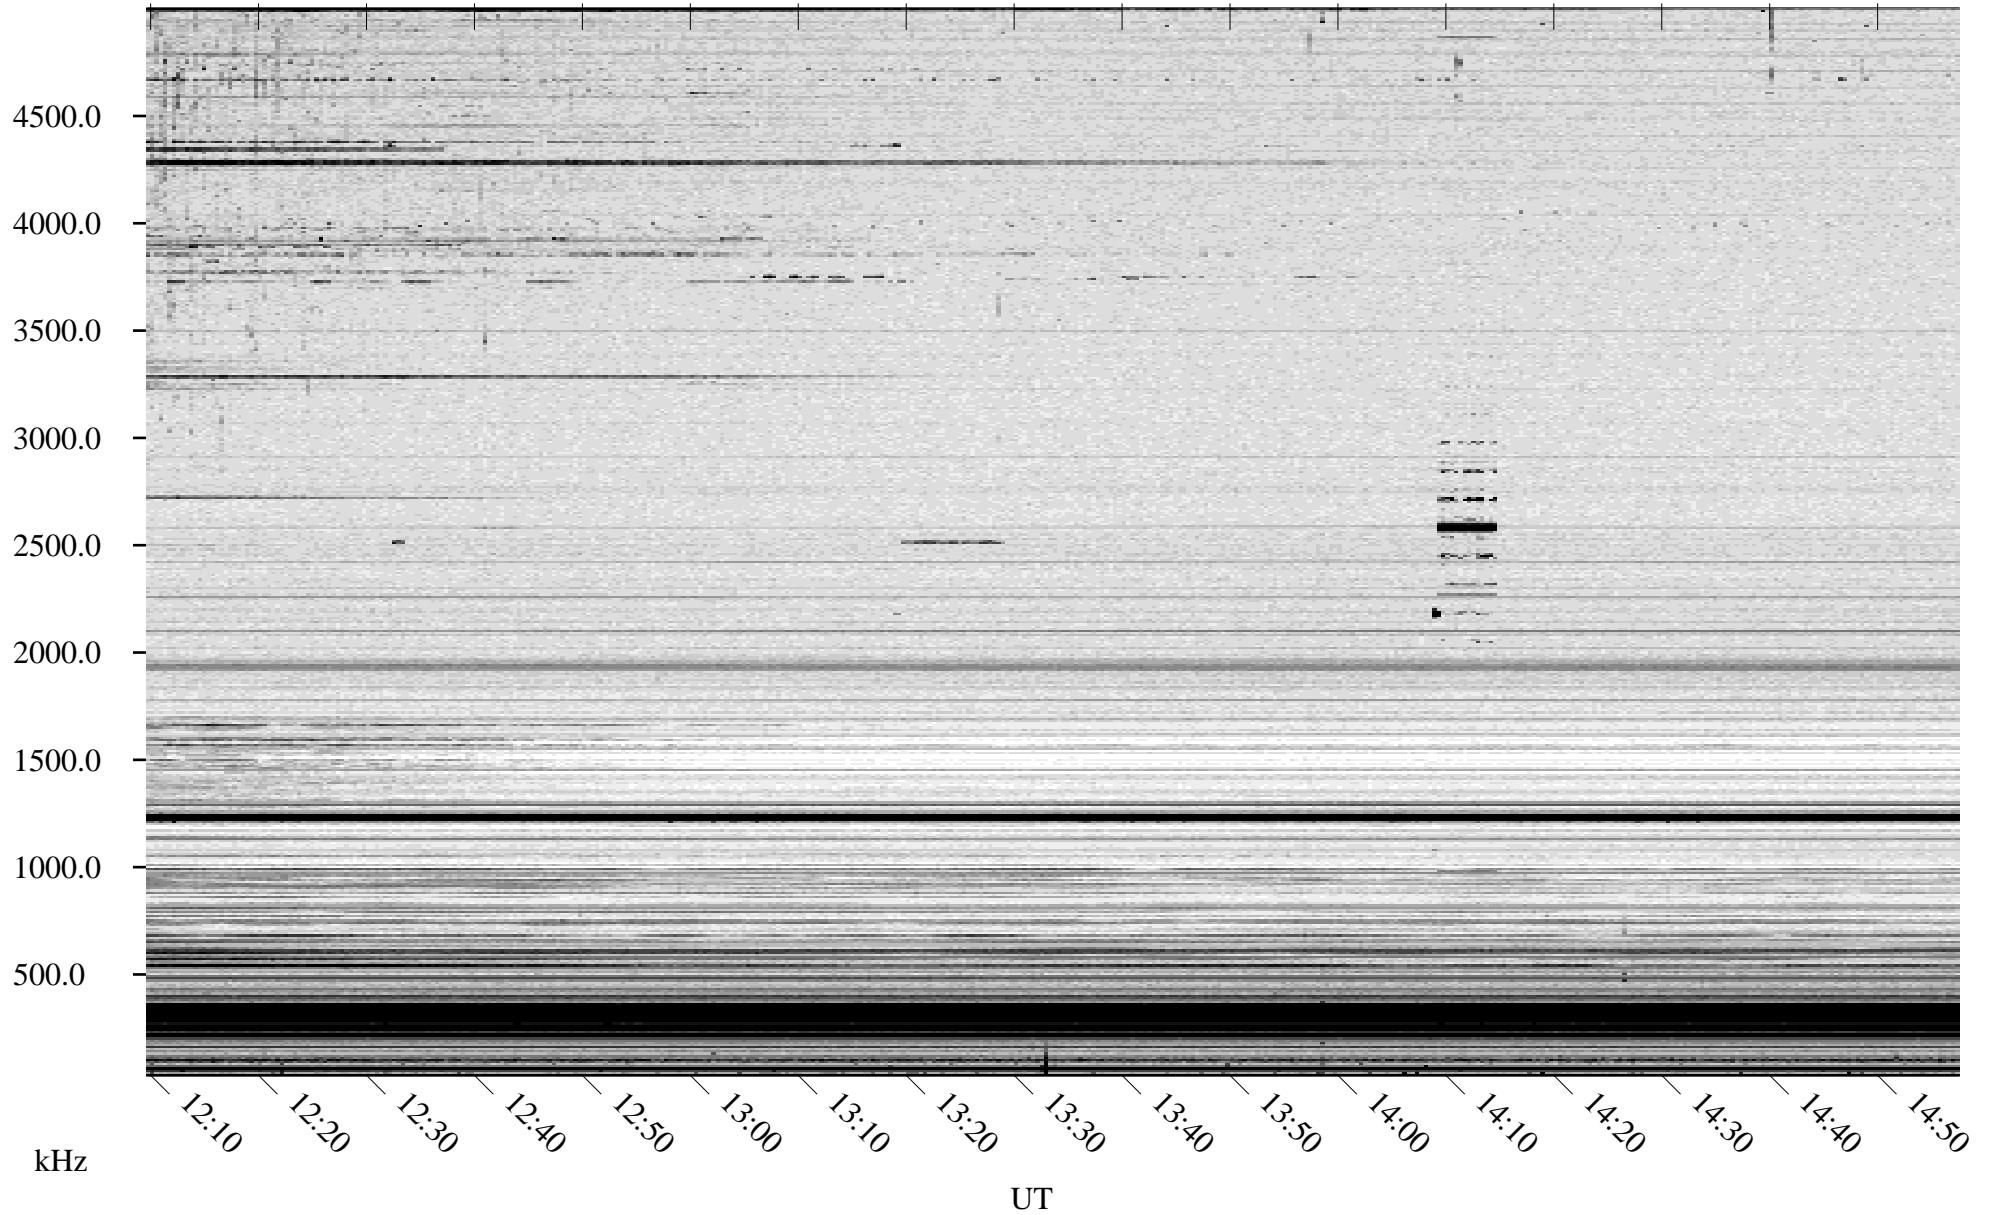

# 08/30/2007 Churchill, Manitoba

Linear Scale    Black = 161    White = 15

CH07241L.R00m max\_12

Page 4

# 08/30/2007 Churchill, Manitoba

Linear Scale    Black = 161    White = 15

CH07241L.R00m max\_12

Page 5

# 08/30/2007 Churchill, Manitoba

Linear Scale    Black = 161    White = 15

CH07241L.R00m max\_12

Page 6

08/30/2007 Churchill, Manitoba

Linear Scale Black = 161 White = 15

CH07241L.R00m max\_12

Page 7

# 08/30/2007 Churchill, Manitoba

Linear Scale    Black = 161    White = 15

CH07241L.R00m max\_12

Page 8