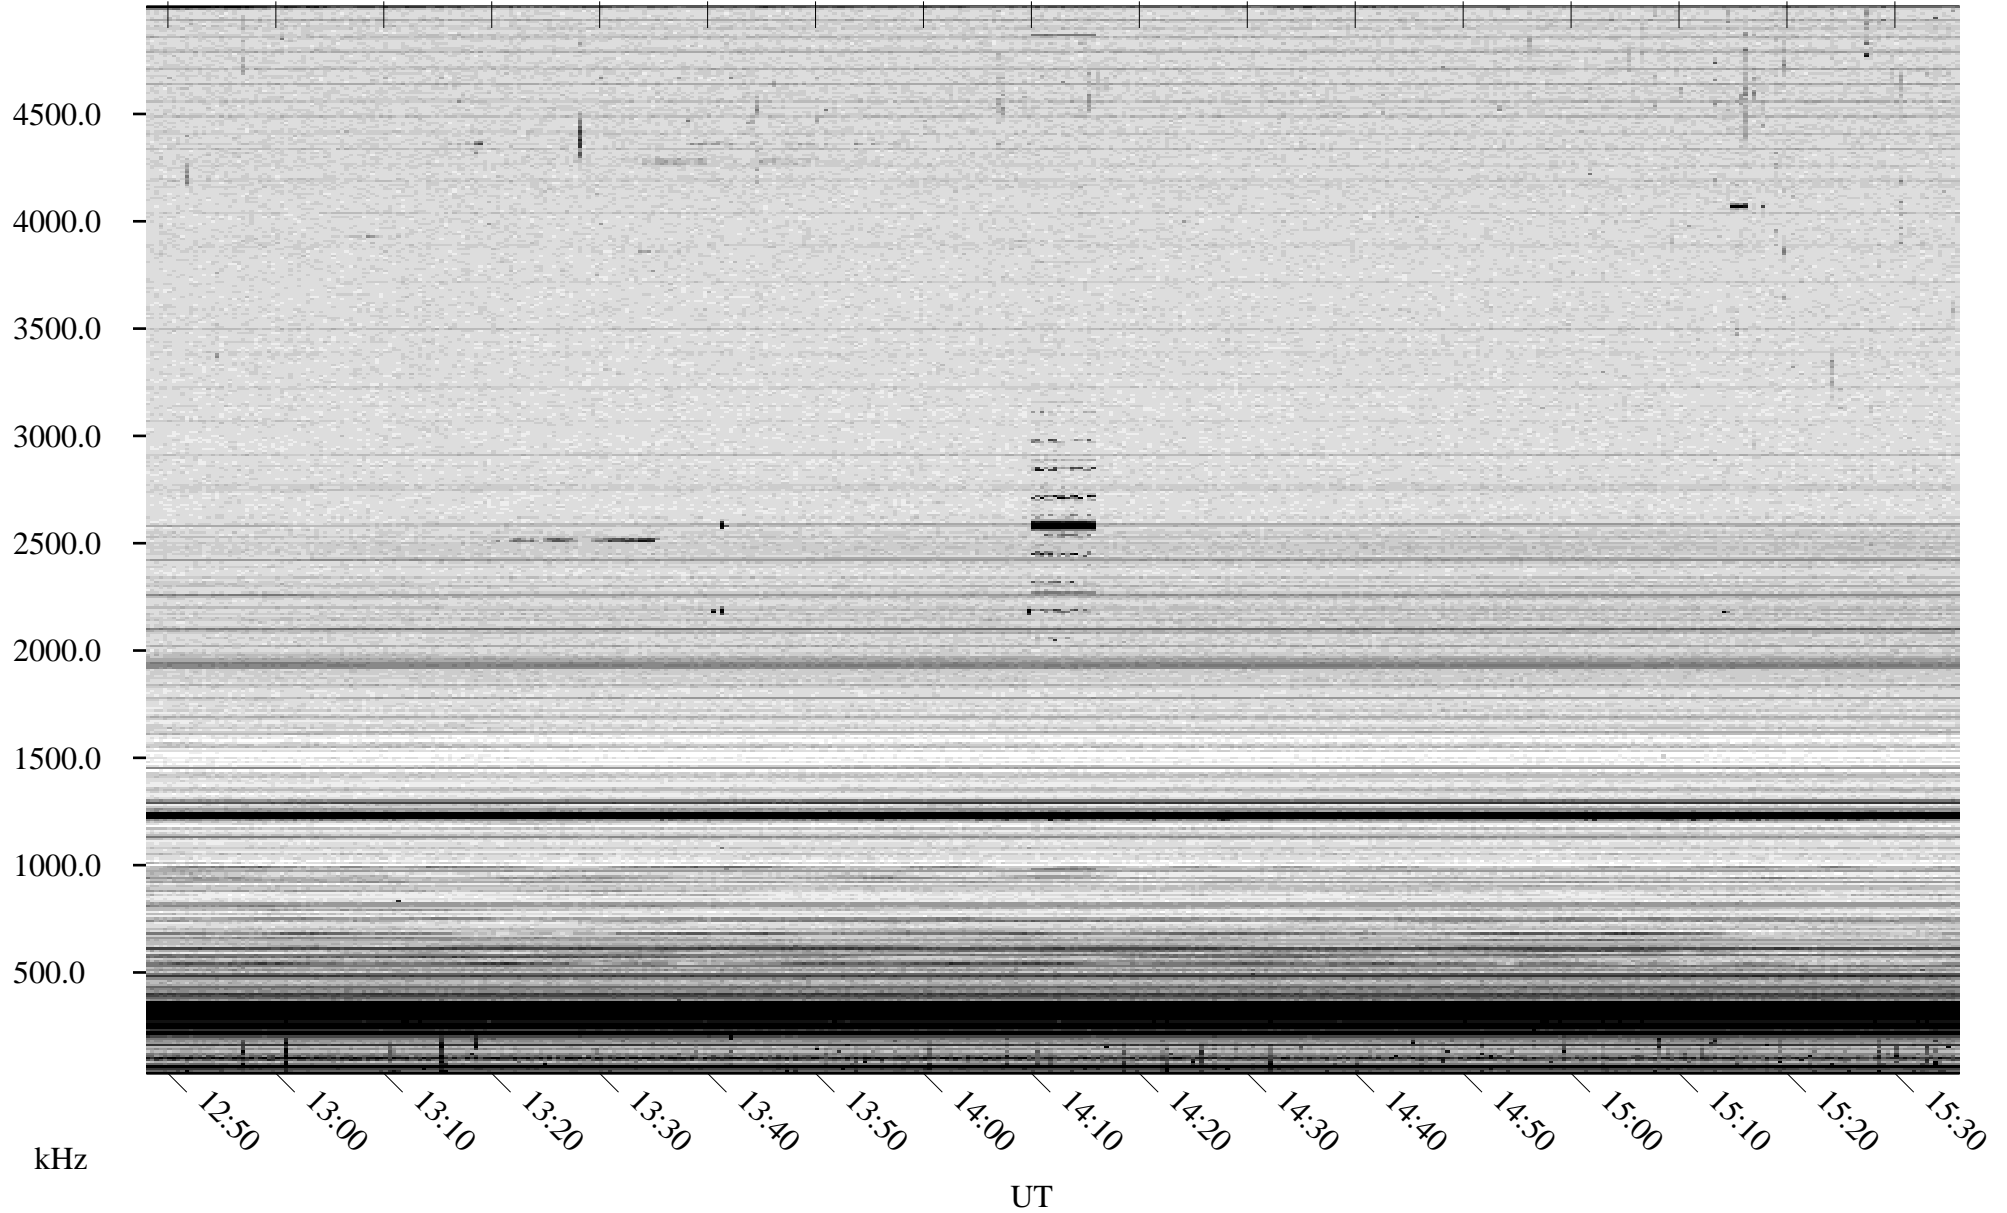

# 08/31/2007 Churchill, Manitoba

Linear Scale    Black = 161    White = 15

CH07242L.R00m max\_12

Page 5

# 08/31/2007 Churchill, Manitoba

Linear Scale    Black = 161    White = 15

CH07242L.R00m max\_12

Page 6

# 08/31/2007 Churchill, Manitoba

Linear Scale    Black = 161    White = 15

CH07242L.R00m max\_12

Page 7

# 08/31/2007 Churchill, Manitoba

Linear Scale    Black = 161    White = 15

CH07242L.R00m max\_12

Page 8