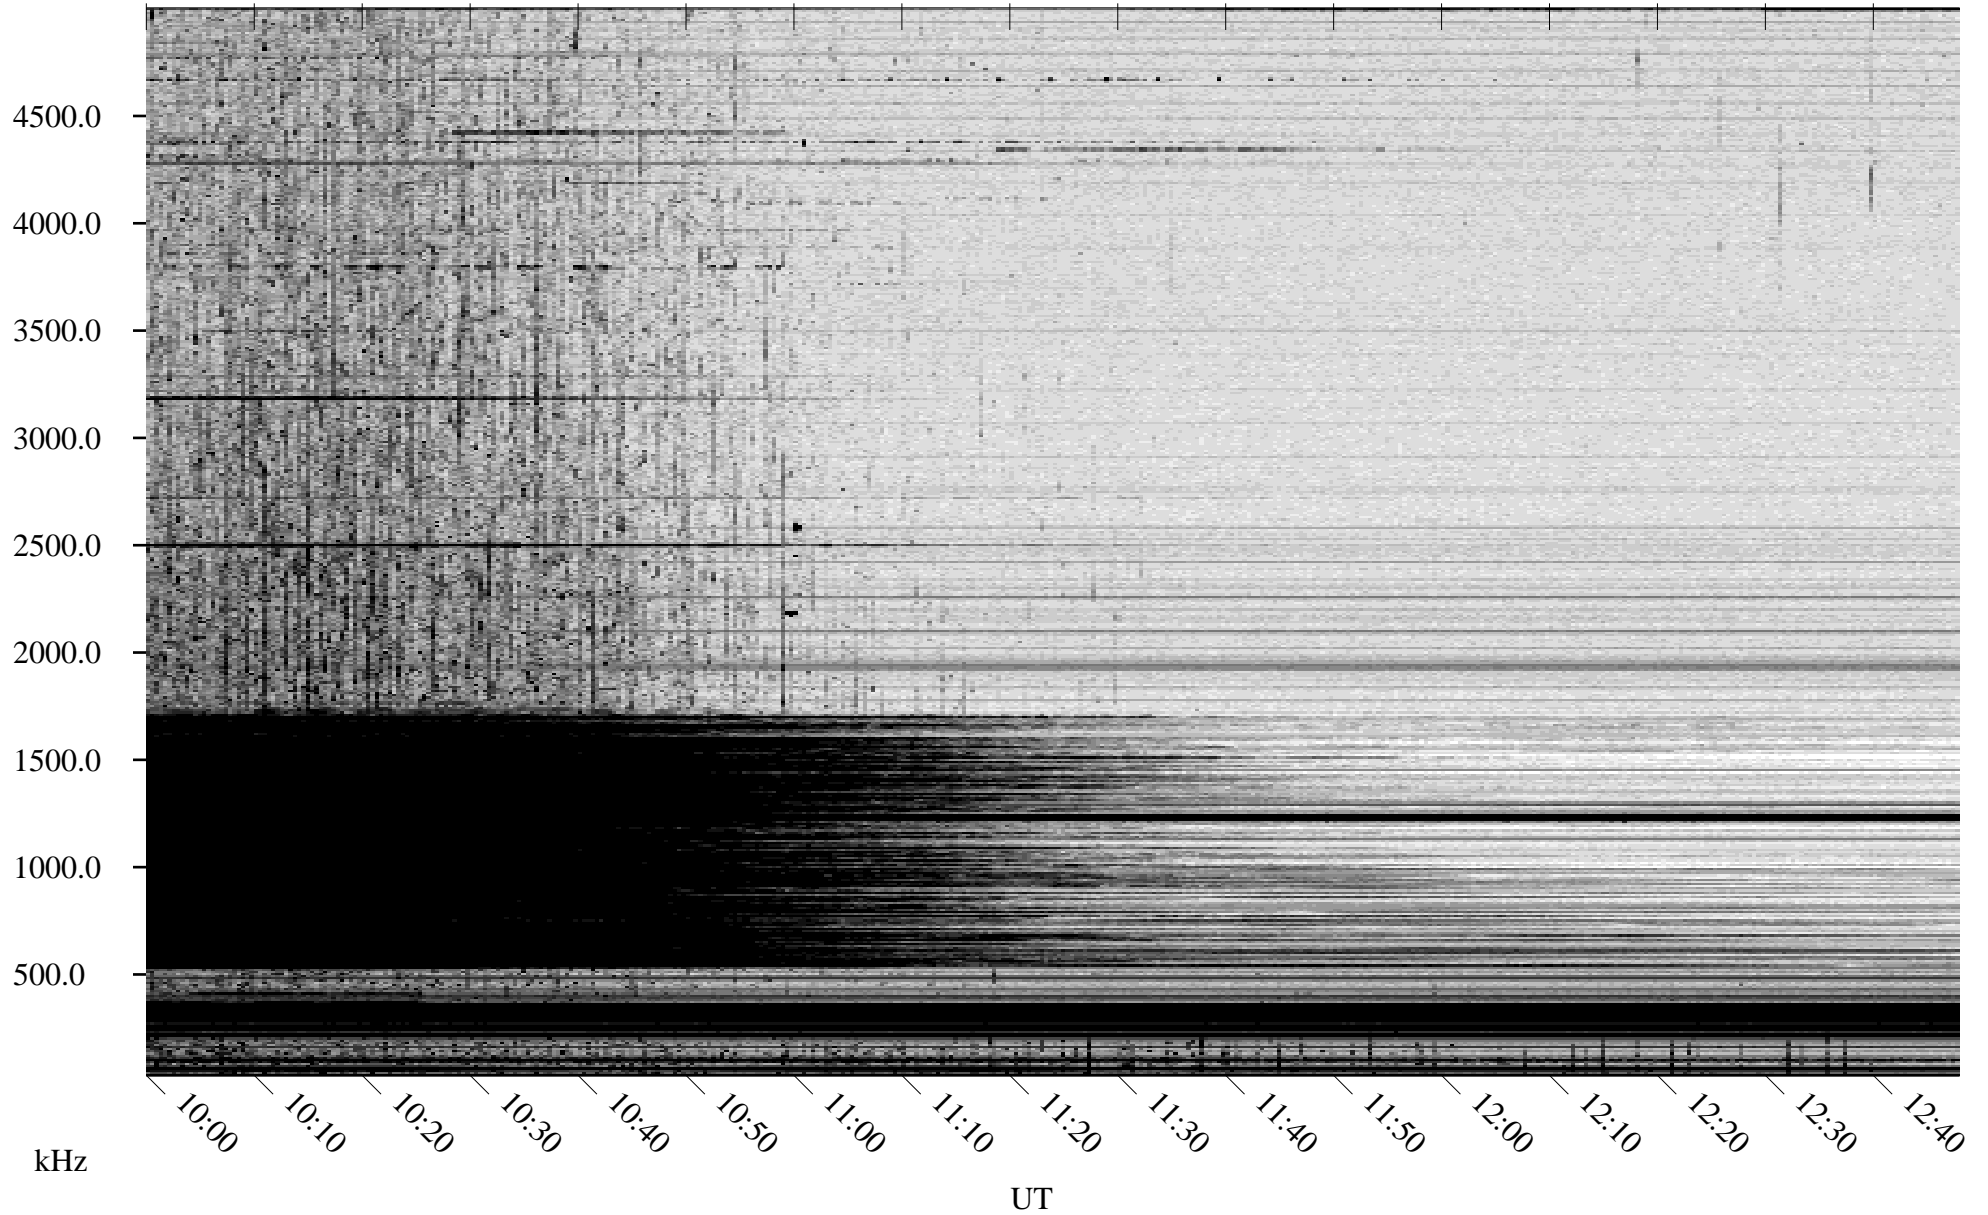

# 08/31/2007 Churchill, Manitoba

Linear Scale    Black = 161    White = 15

CH07242L.R00m max\_12

Page 5

# 08/31/2007 Churchill, Manitoba

Linear Scale    Black = 161    White = 15

CH07242L.R00m max\_12

Page 6