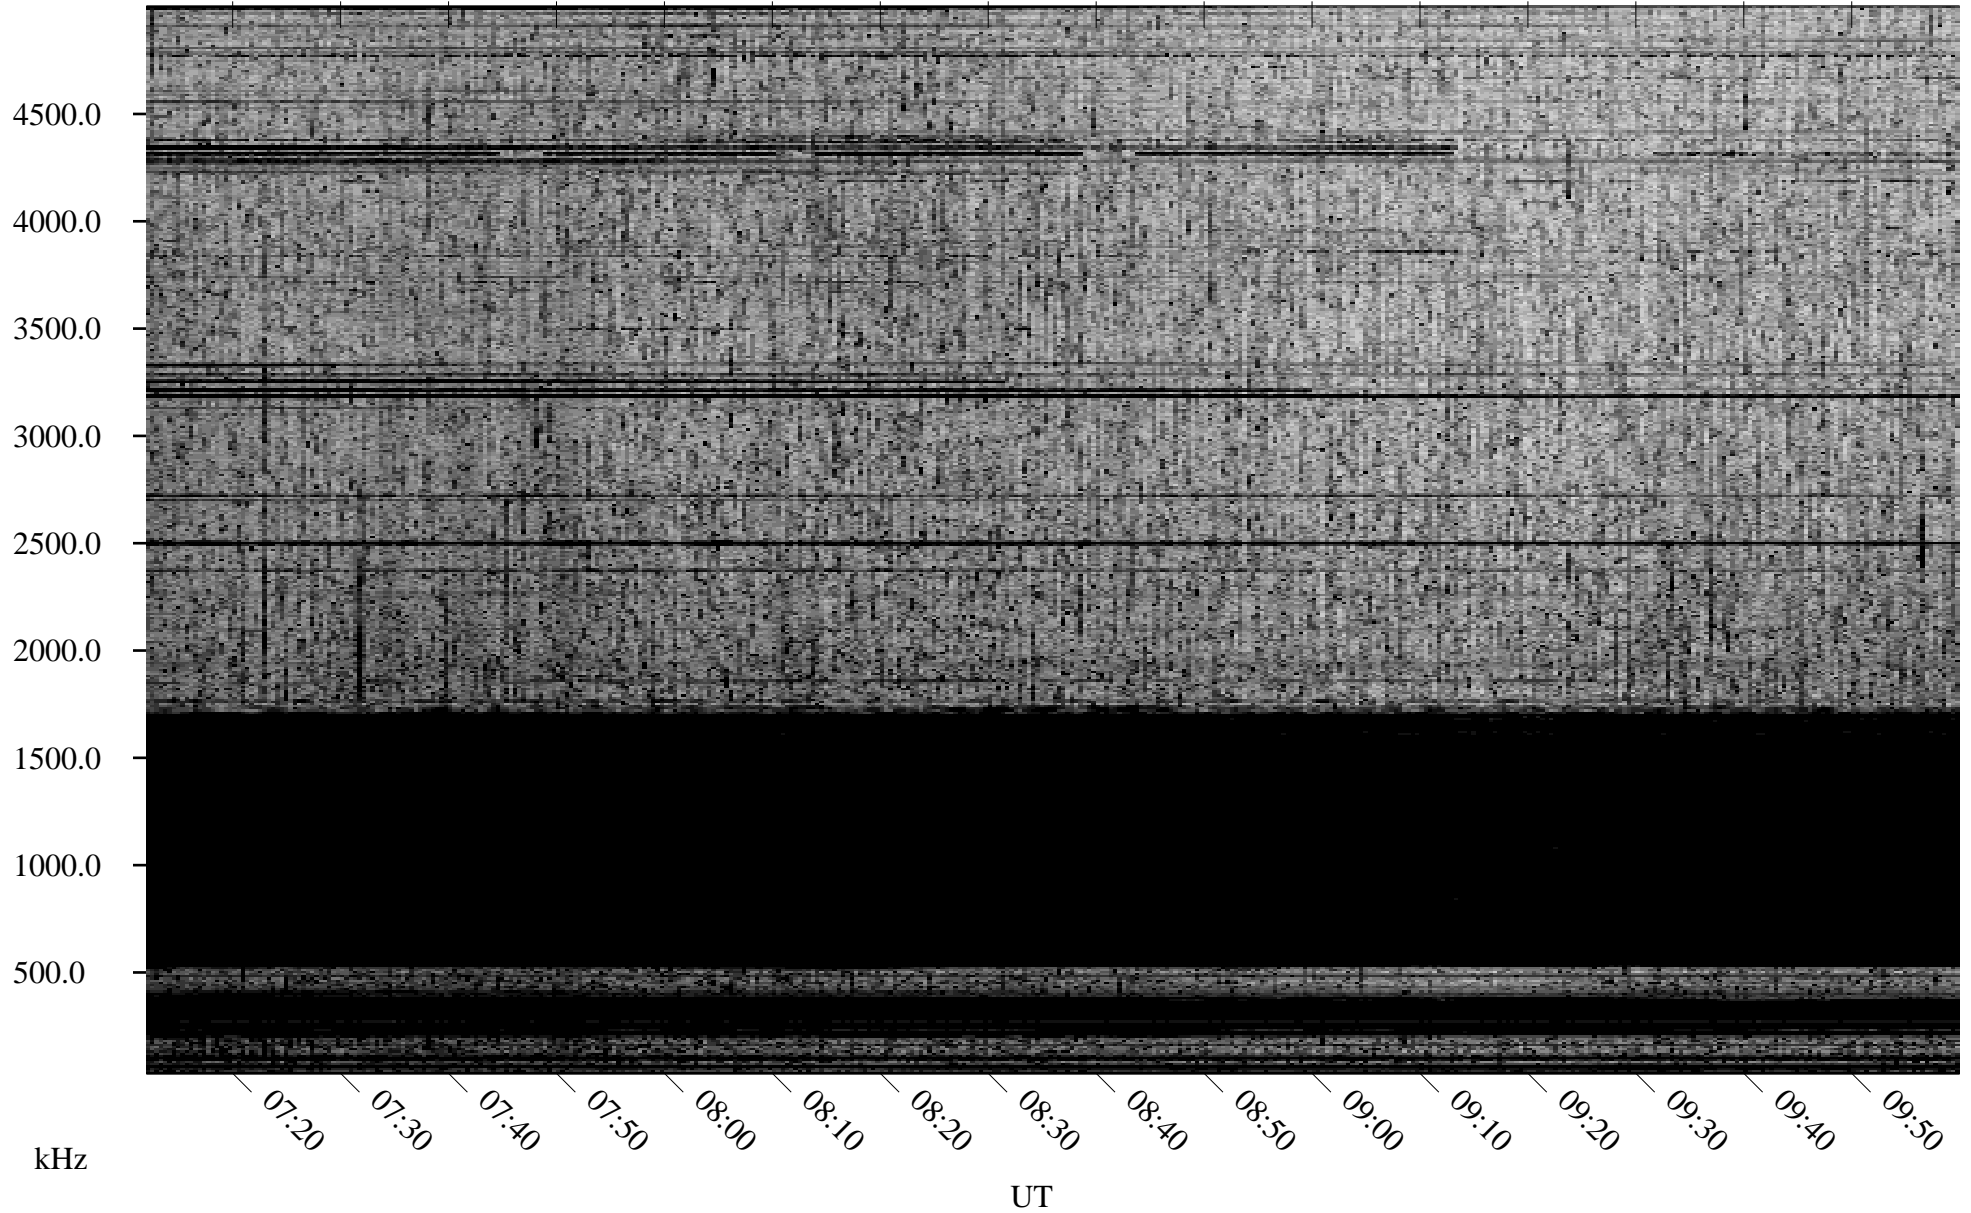

# 08/31/2007 Churchill, Manitoba

Linear Scale    Black = 161    White = 15

CH07242L.R00m max\_12

Page 4

# 08/31/2007 Churchill, Manitoba

Linear Scale    Black = 161    White = 15

CH07242L.R00m max\_12

Page 5