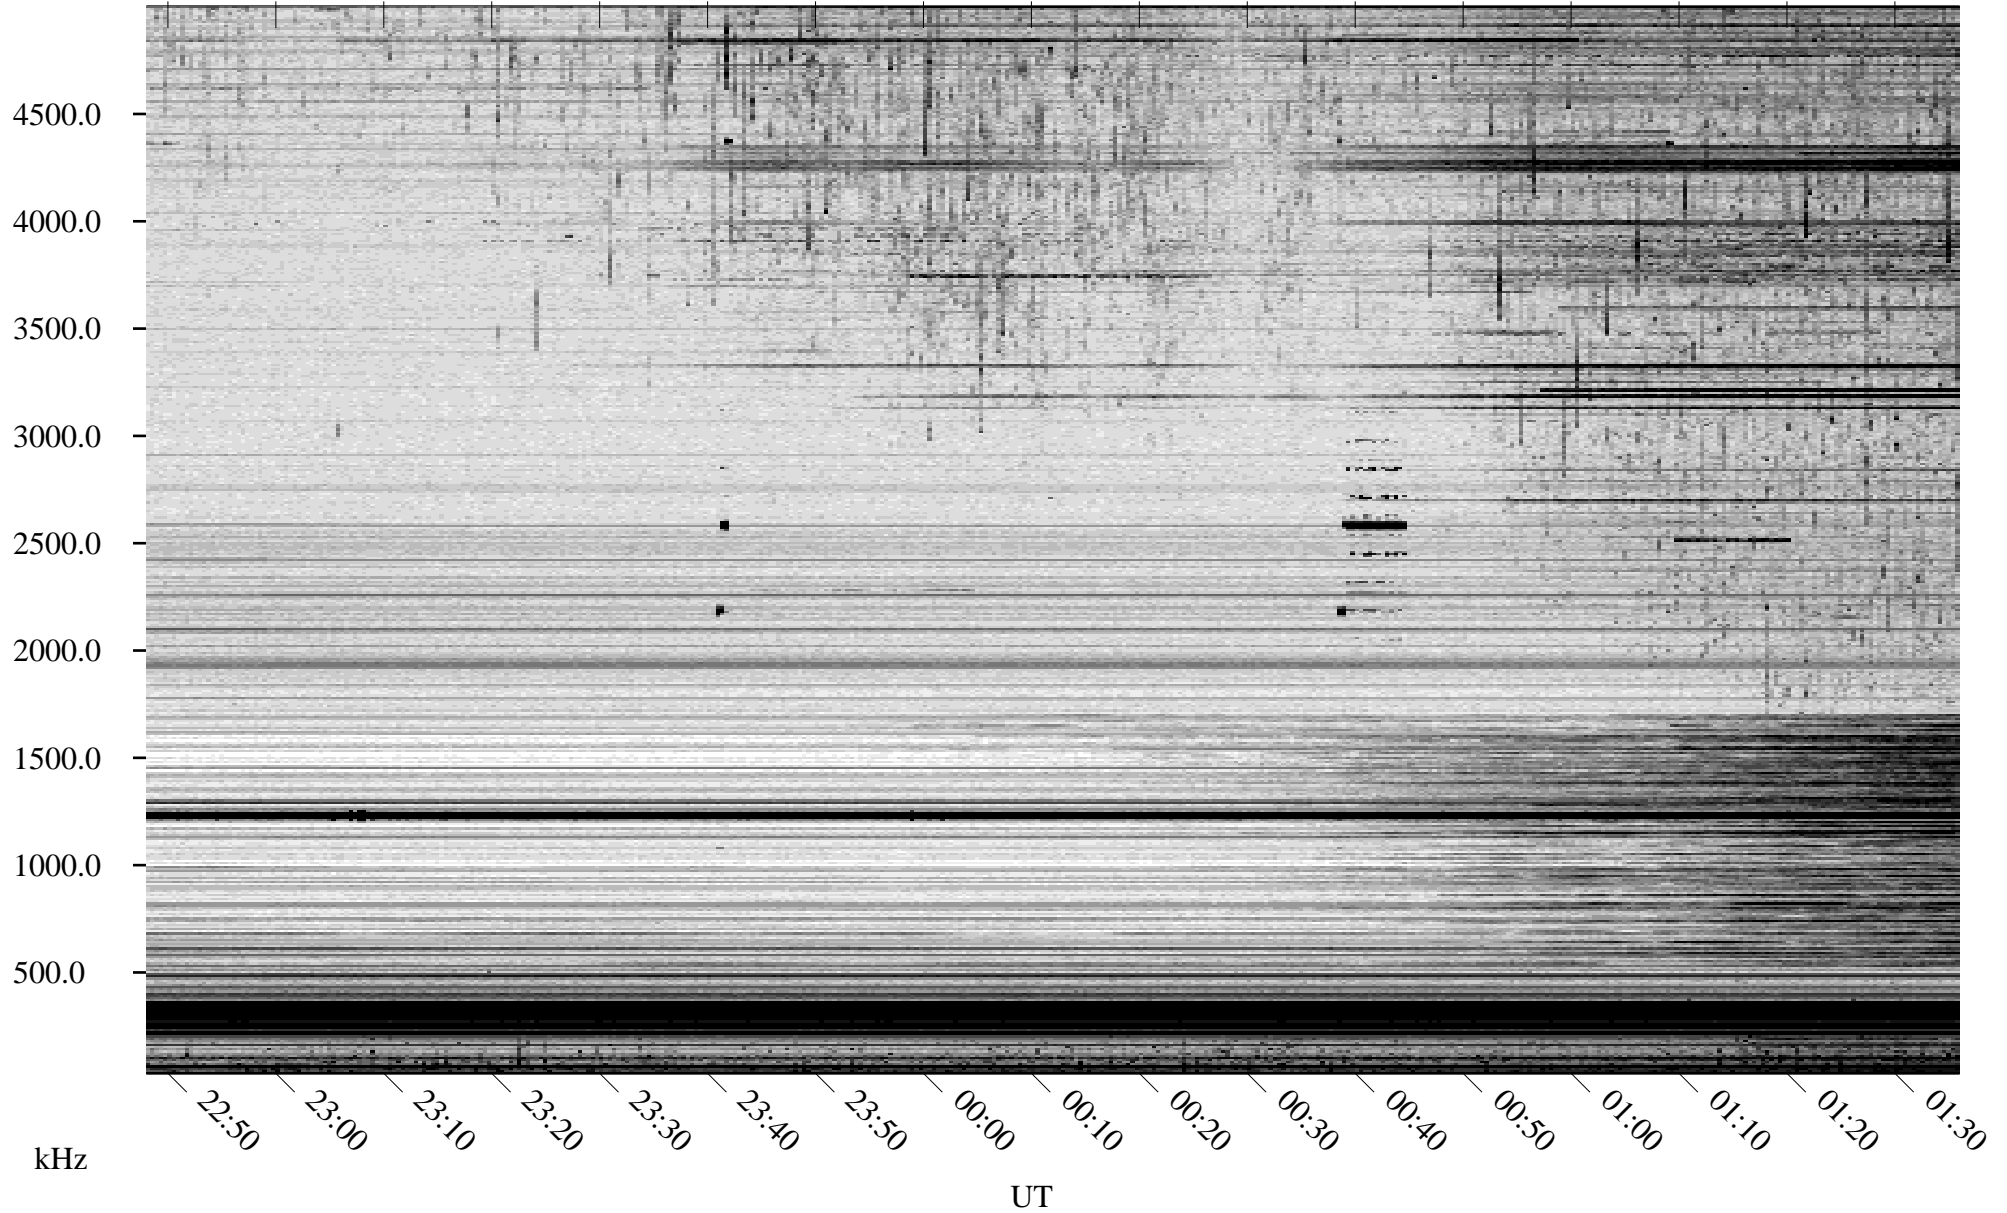

# 08/30/2007 Churchill, Manitoba

Linear Scale    Black = 161    White = 15

CH07242L.R00m max\_12

Page 1

# 08/30/2007 Churchill, Manitoba

Linear Scale    Black = 161    White = 15

CH07242L.R00m max\_12

Page 2

# 08/31/2007 Churchill, Manitoba

Linear Scale    Black = 161    White = 15

CH07242L.R00m max\_12

Page 3

# 08/31/2007 Churchill, Manitoba

Linear Scale    Black = 161    White = 15

CH07242L.R00m max\_12

Page 4