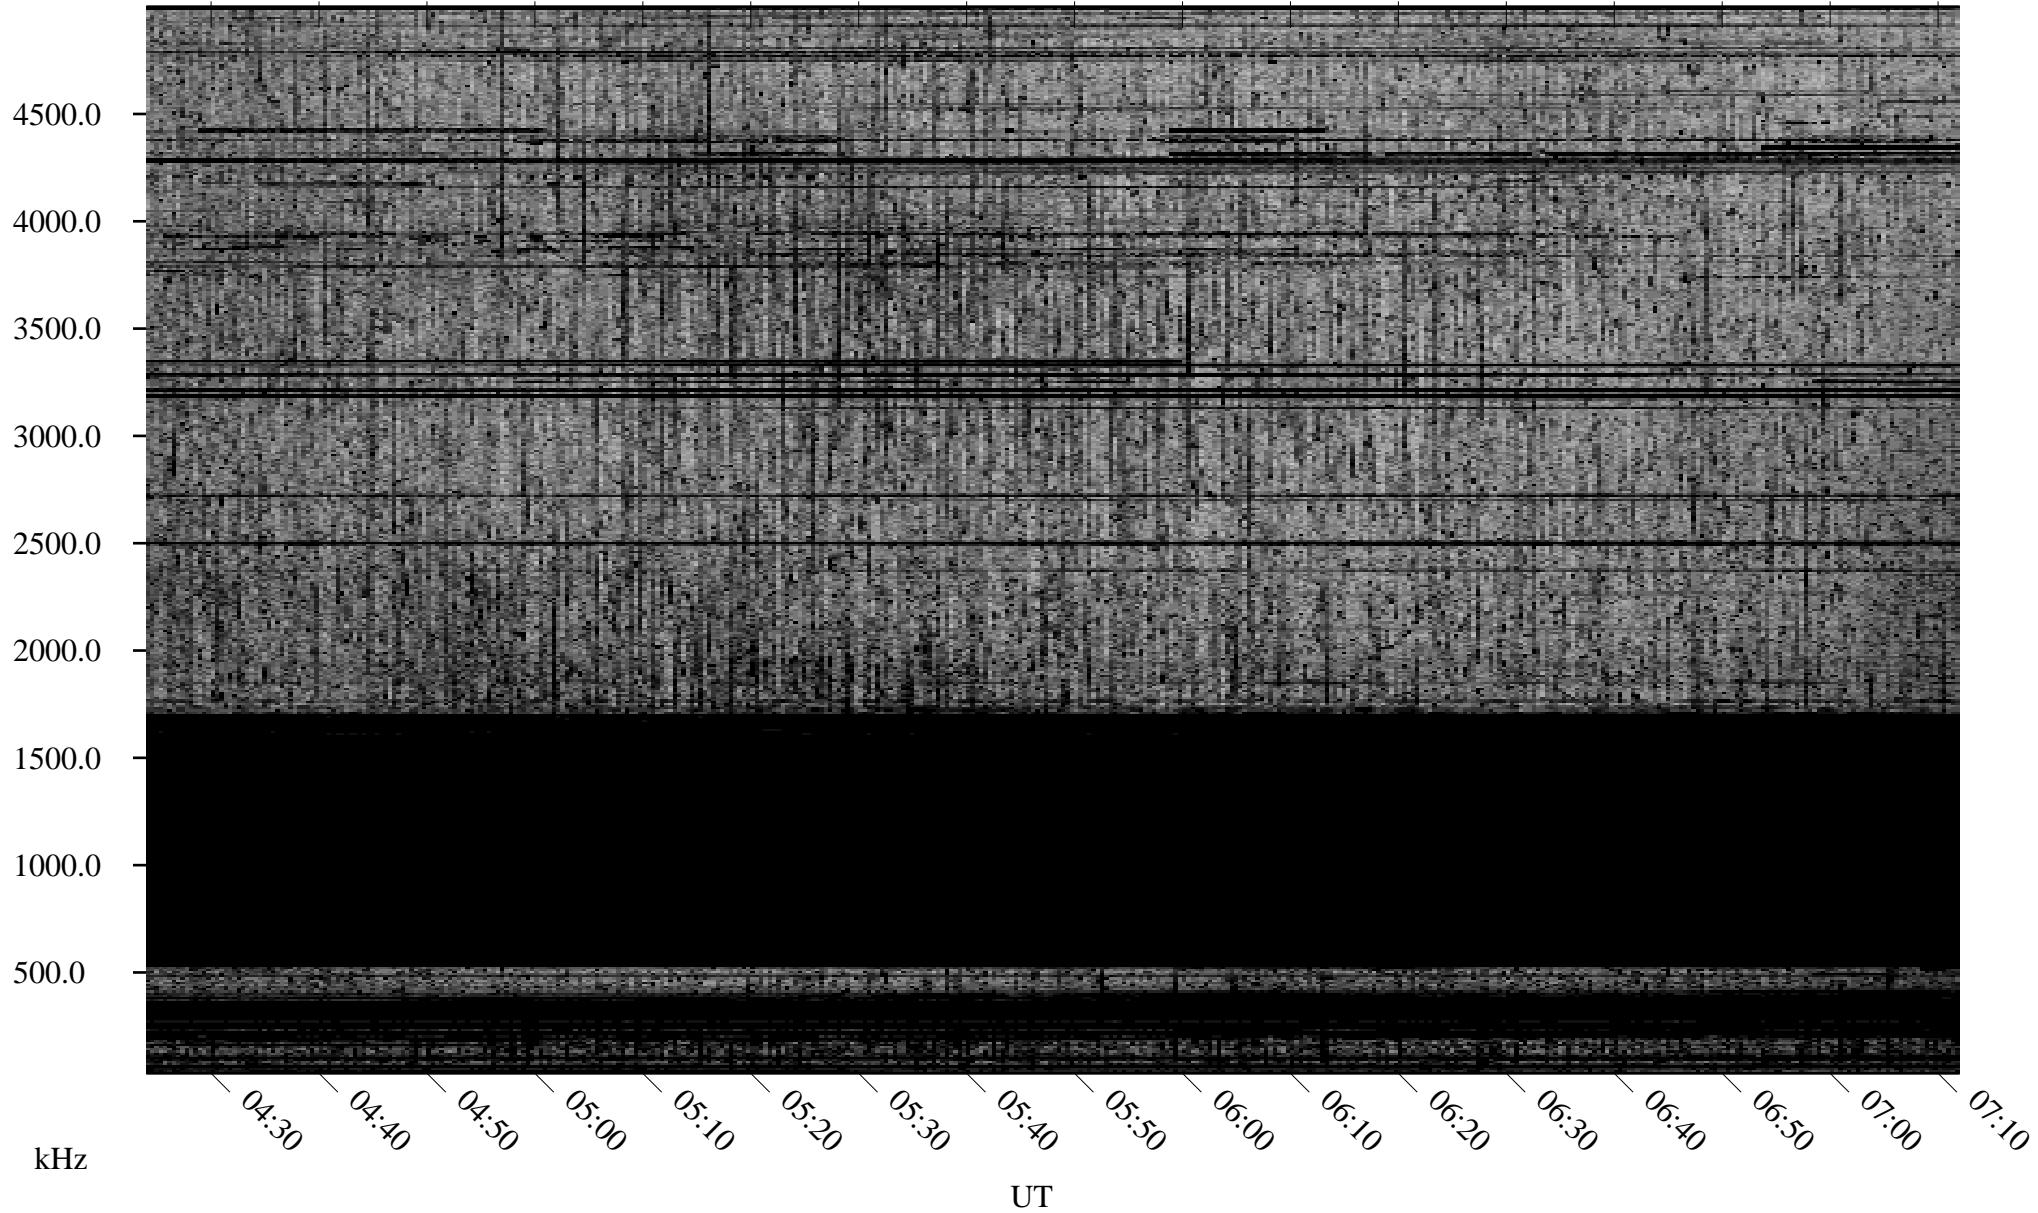

# 08/30/2007 Churchill, Manitoba

Linear Scale    Black = 161    White = 15

CH07242L.R00m max\_12

Page 1

# 08/30/2007 Churchill, Manitoba

Linear Scale    Black = 161    White = 15

CH07242L.R00m max\_12

Page 2

# 08/31/2007 Churchill, Manitoba

Linear Scale    Black = 161    White = 15

CH07242L.R00m max\_12

Page 3

# 08/31/2007 Churchill, Manitoba

Linear Scale    Black = 161    White = 15

CH07242L.R00m max\_12

Page 4