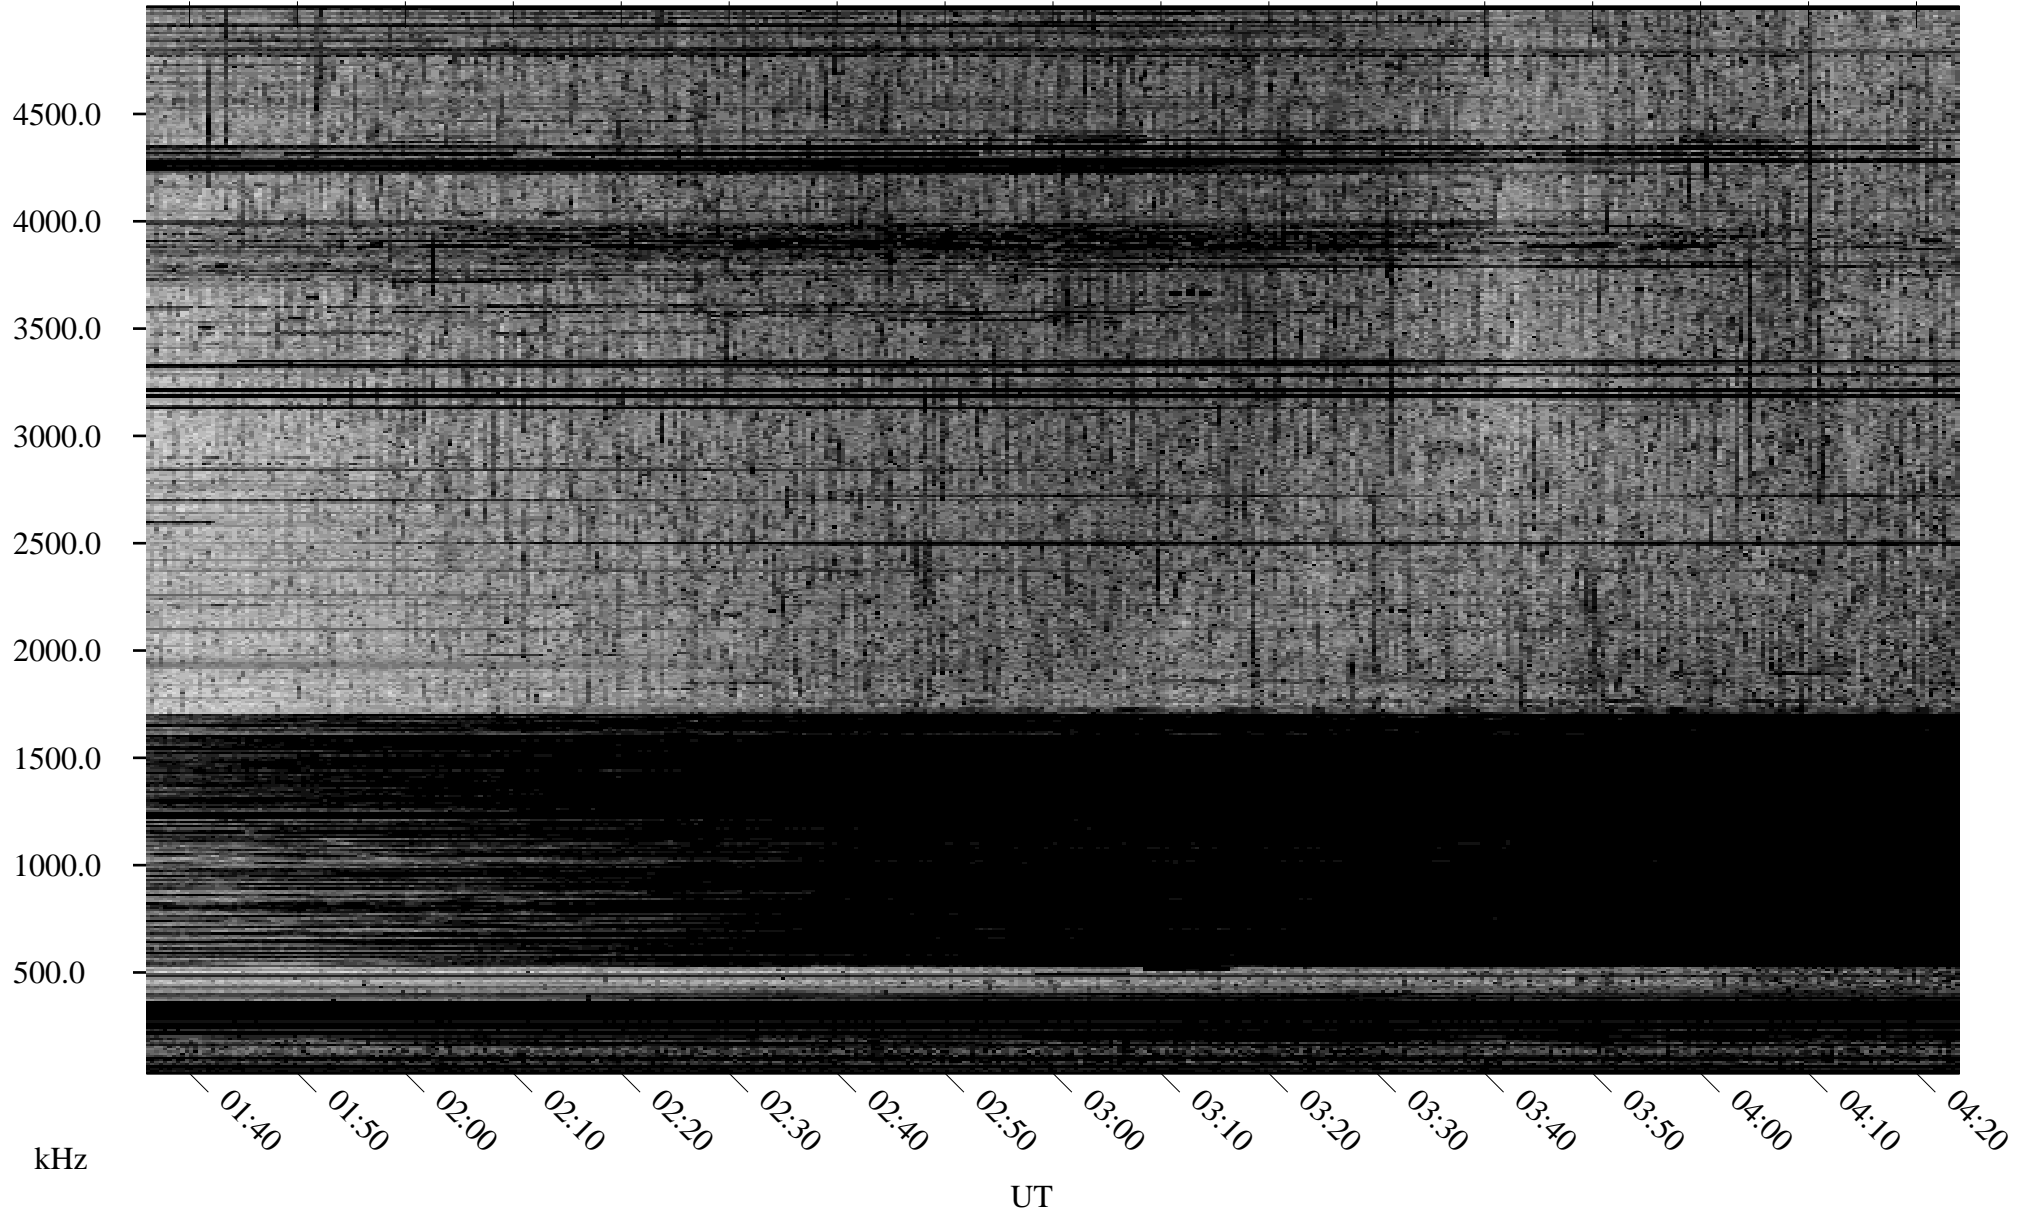

# 08/30/2007 Churchill, Manitoba

Linear Scale    Black = 161    White = 15

CH07242L.R00m max\_12

Page 1

# 08/30/2007 Churchill, Manitoba

Linear Scale    Black = 161    White = 15

CH07242L.R00m max\_12

Page 2

# 08/31/2007 Churchill, Manitoba

Linear Scale    Black = 161    White = 15

CH07242L.R00m max\_12

Page 3

# 08/31/2007 Churchill, Manitoba

Linear Scale    Black = 161    White = 15

CH07242L.R00m max\_12

Page 4