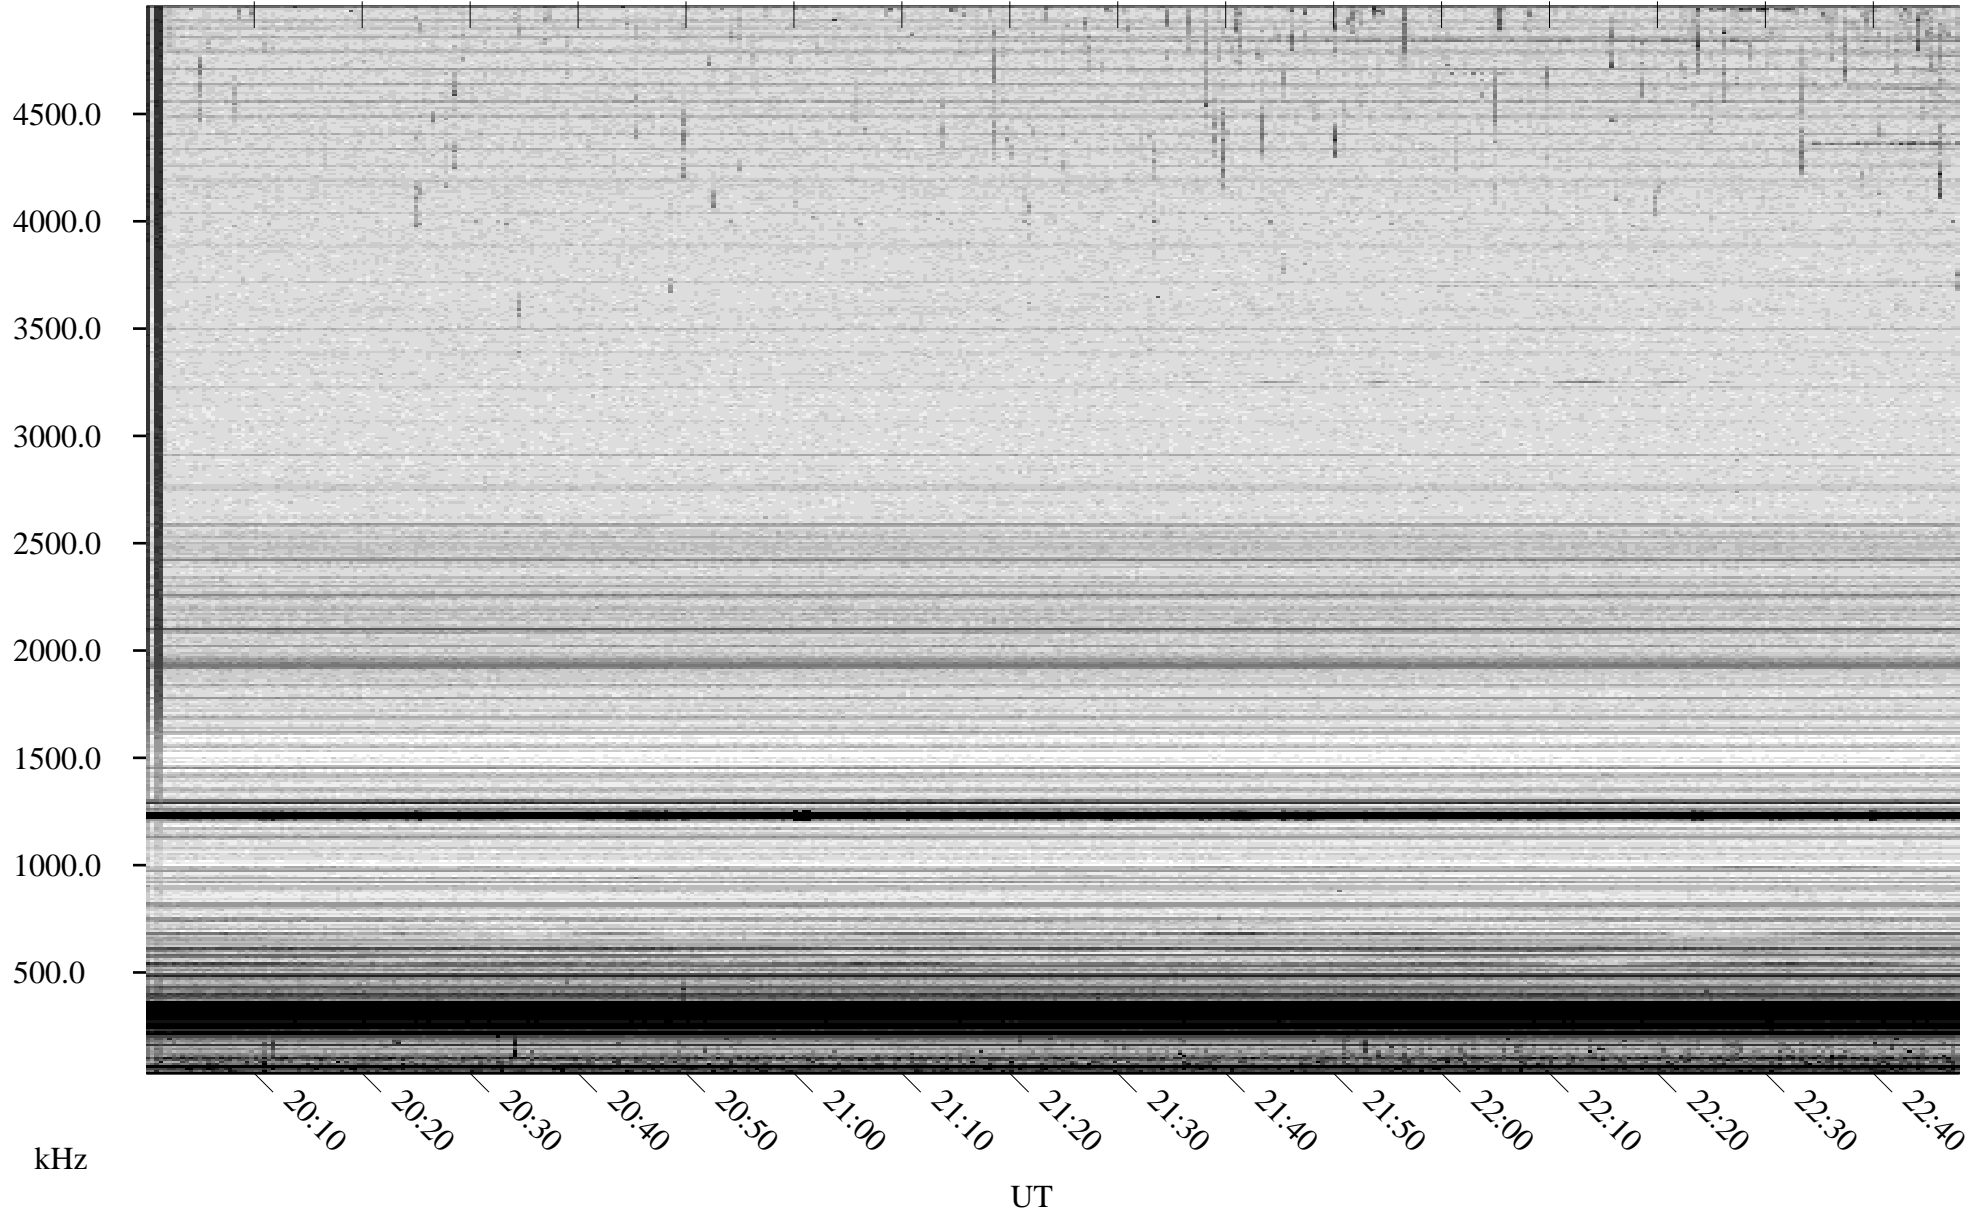

# 08/30/2007 Churchill, Manitoba

Linear Scale    Black = 161    White = 15

CH07242L.R00m max\_12

Page 1

# 08/30/2007 Churchill, Manitoba

Linear Scale    Black = 161    White = 15

CH07242L.R00m max\_12

Page 2

# 08/31/2007 Churchill, Manitoba

Linear Scale    Black = 161    White = 15

CH07242L.R00m max\_12

Page 3

# 08/31/2007 Churchill, Manitoba

Linear Scale    Black = 161    White = 15

CH07242L.R00m max\_12

Page 4