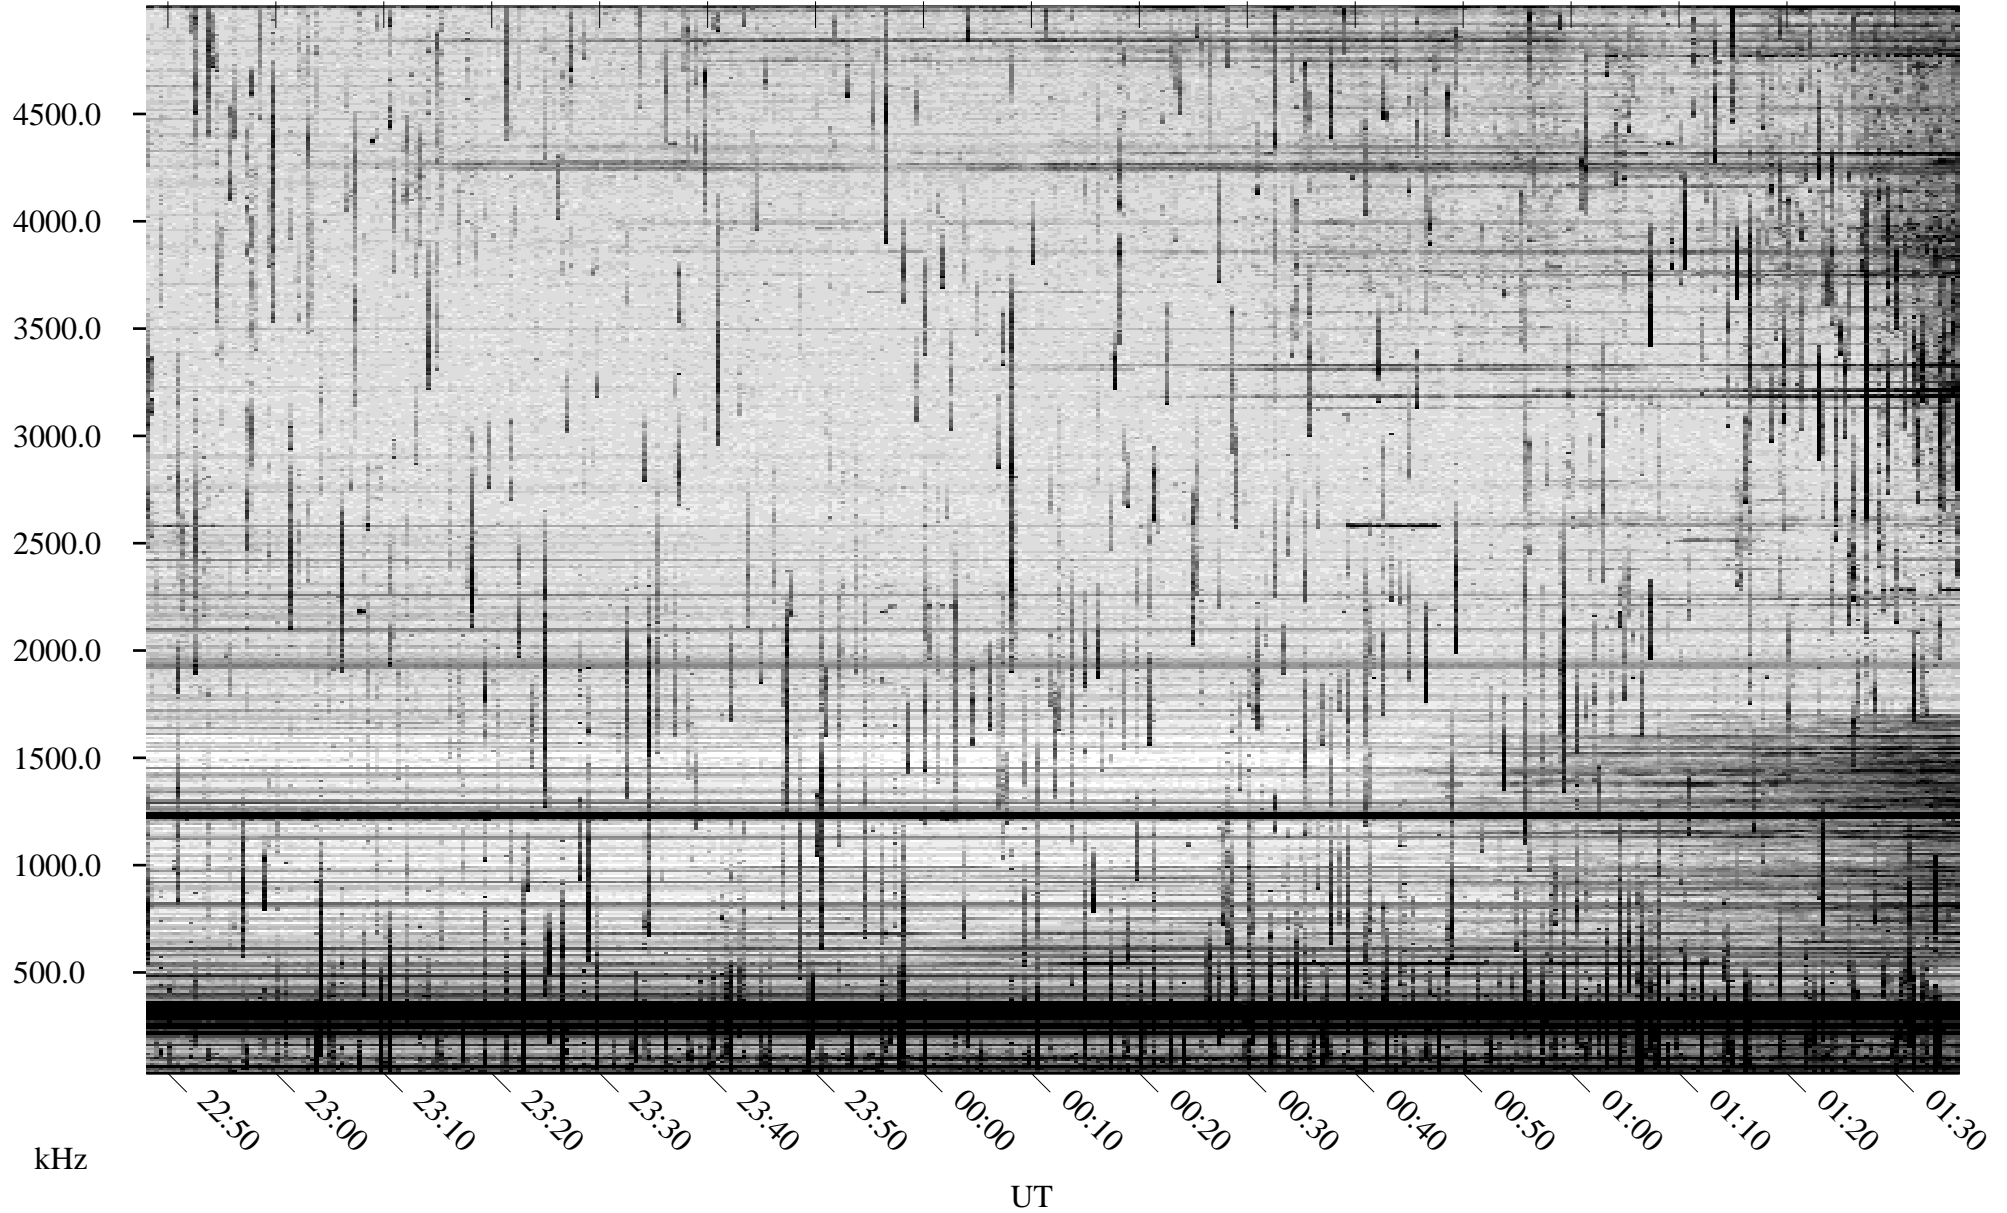

08/31/2007 Churchill, Manitoba

Linear Scale Black = 161 White = 15

CH07243L.R00m max_12

Page 1

08/31/2007 Churchill, Manitoba

Linear Scale Black = 161 White = 15

CH07243L.R00m max_12

Page 2

09/01/2007 Churchill, Manitoba

Linear Scale Black = 161 White = 15

CH07243L.R00m max_12

Page 3

09/01/2007 Churchill, Manitoba

Linear Scale Black = 161 White = 15

CH07243L.R00m max_12

Page 4

09/01/2007 Churchill, Manitoba

Linear Scale Black = 161 White = 15

CH07243L.R00m max_12

Page 5

09/01/2007 Churchill, Manitoba

Linear Scale Black = 161 White = 15

CH07243L.R00m max_12

Page 6

09/01/2007 Churchill, Manitoba

Linear Scale Black = 161 White = 15

CH07243L.R00m max_12

Page 7

09/01/2007 Churchill, Manitoba

Linear Scale Black = 161 White = 15

CH07243L.R00m max_12

Page 8