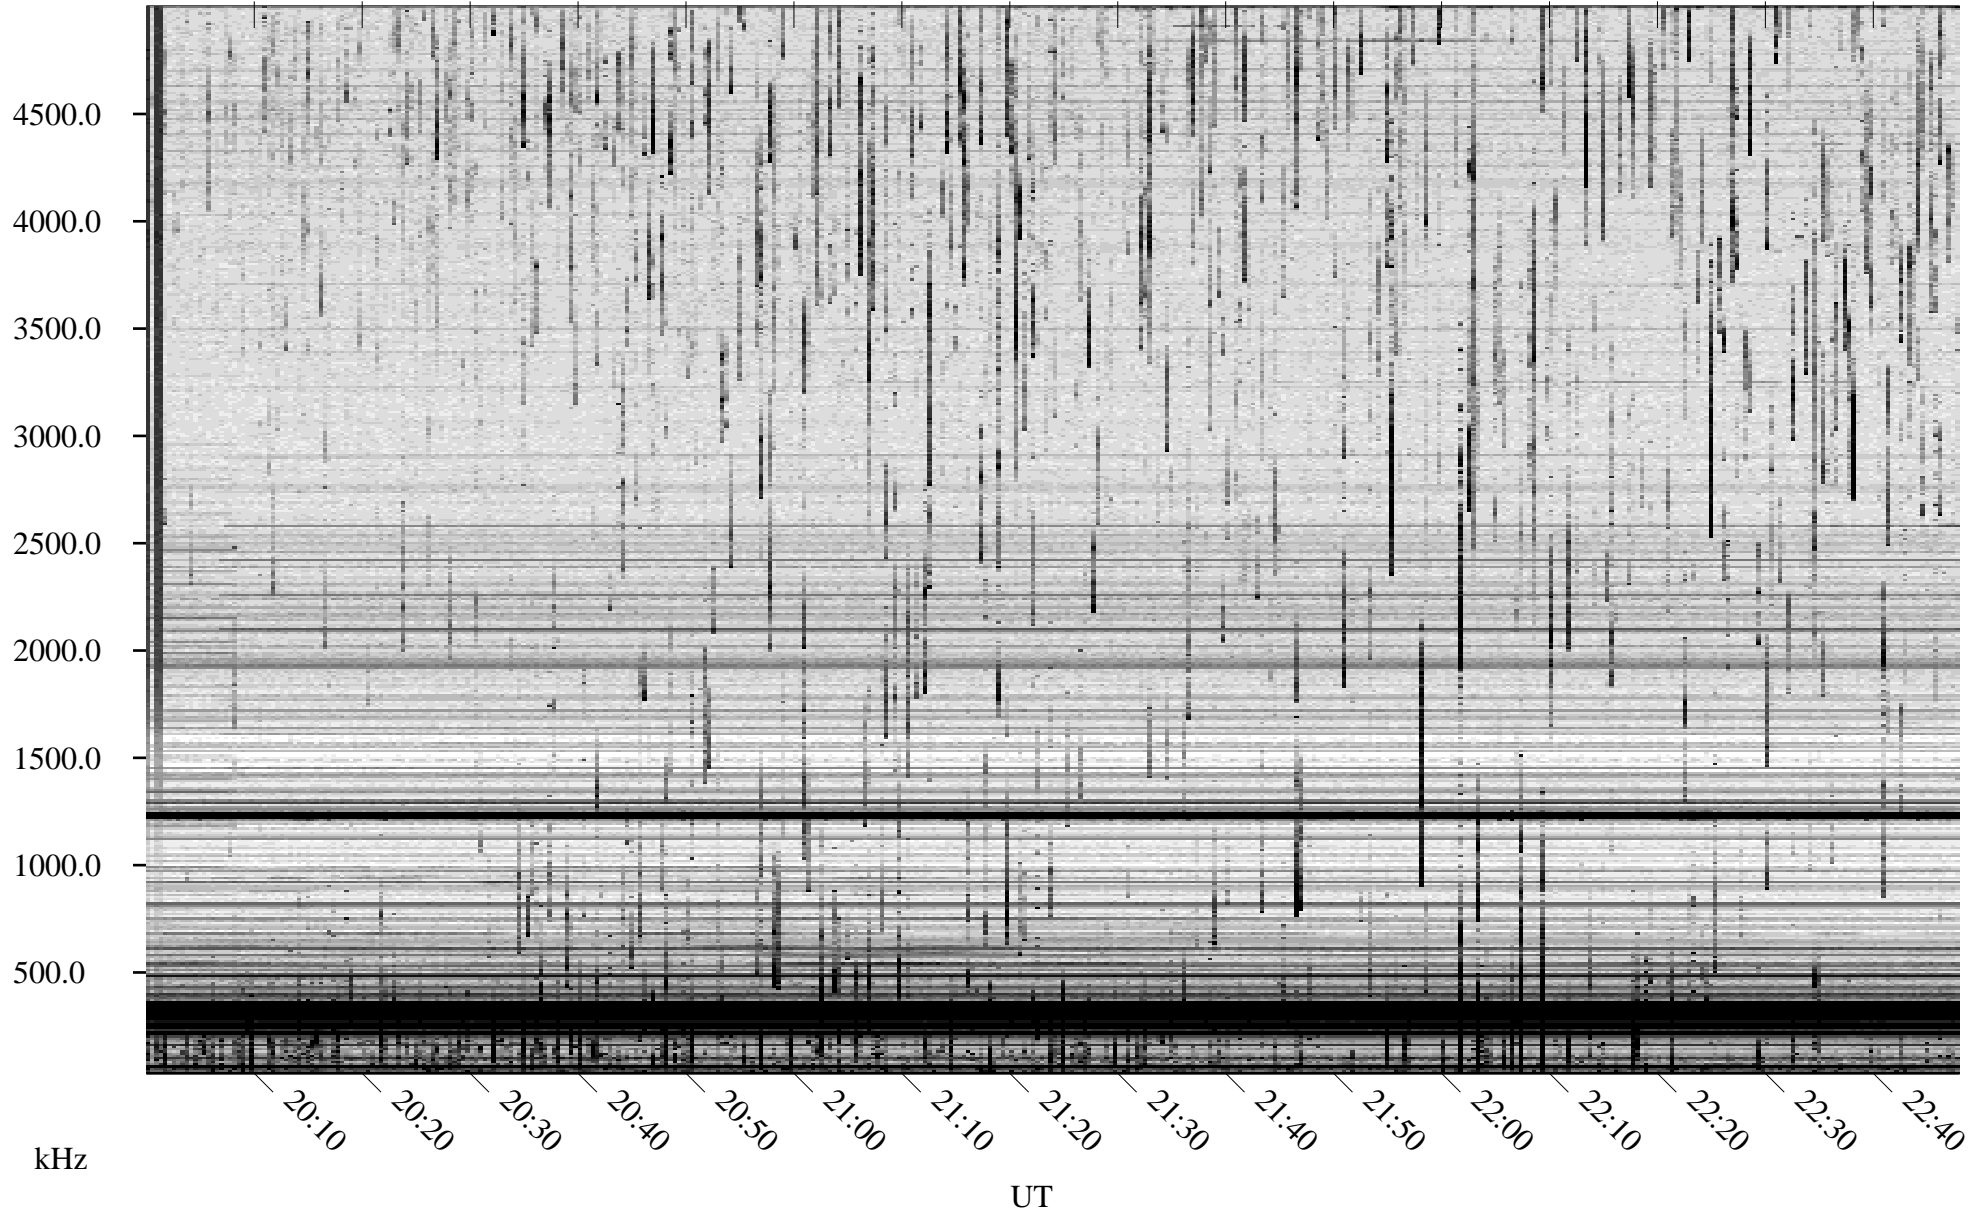

08/31/2007 Churchill, Manitoba

Linear Scale Black = 161 White = 15

CH07243L.R00m max_12

Page 1

08/31/2007 Churchill, Manitoba

Linear Scale Black = 161 White = 15

CH07243L.R00m max_12

Page 2

09/01/2007 Churchill, Manitoba

Linear Scale Black = 161 White = 15

CH07243L.R00m max_12

Page 3

09/01/2007 Churchill, Manitoba

Linear Scale Black = 161 White = 15

CH07243L.R00m max_12

Page 4

09/01/2007 Churchill, Manitoba

Linear Scale Black = 161 White = 15

CH07243L.R00m max_12

Page 5

09/01/2007 Churchill, Manitoba

Linear Scale Black = 161 White = 15

CH07243L.R00m max_12

Page 6

09/01/2007 Churchill, Manitoba

Linear Scale Black = 161 White = 15

CH07243L.R00m max_12

Page 7

09/01/2007 Churchill, Manitoba

Linear Scale Black = 161 White = 15

CH07243L.R00m max_12

Page 8