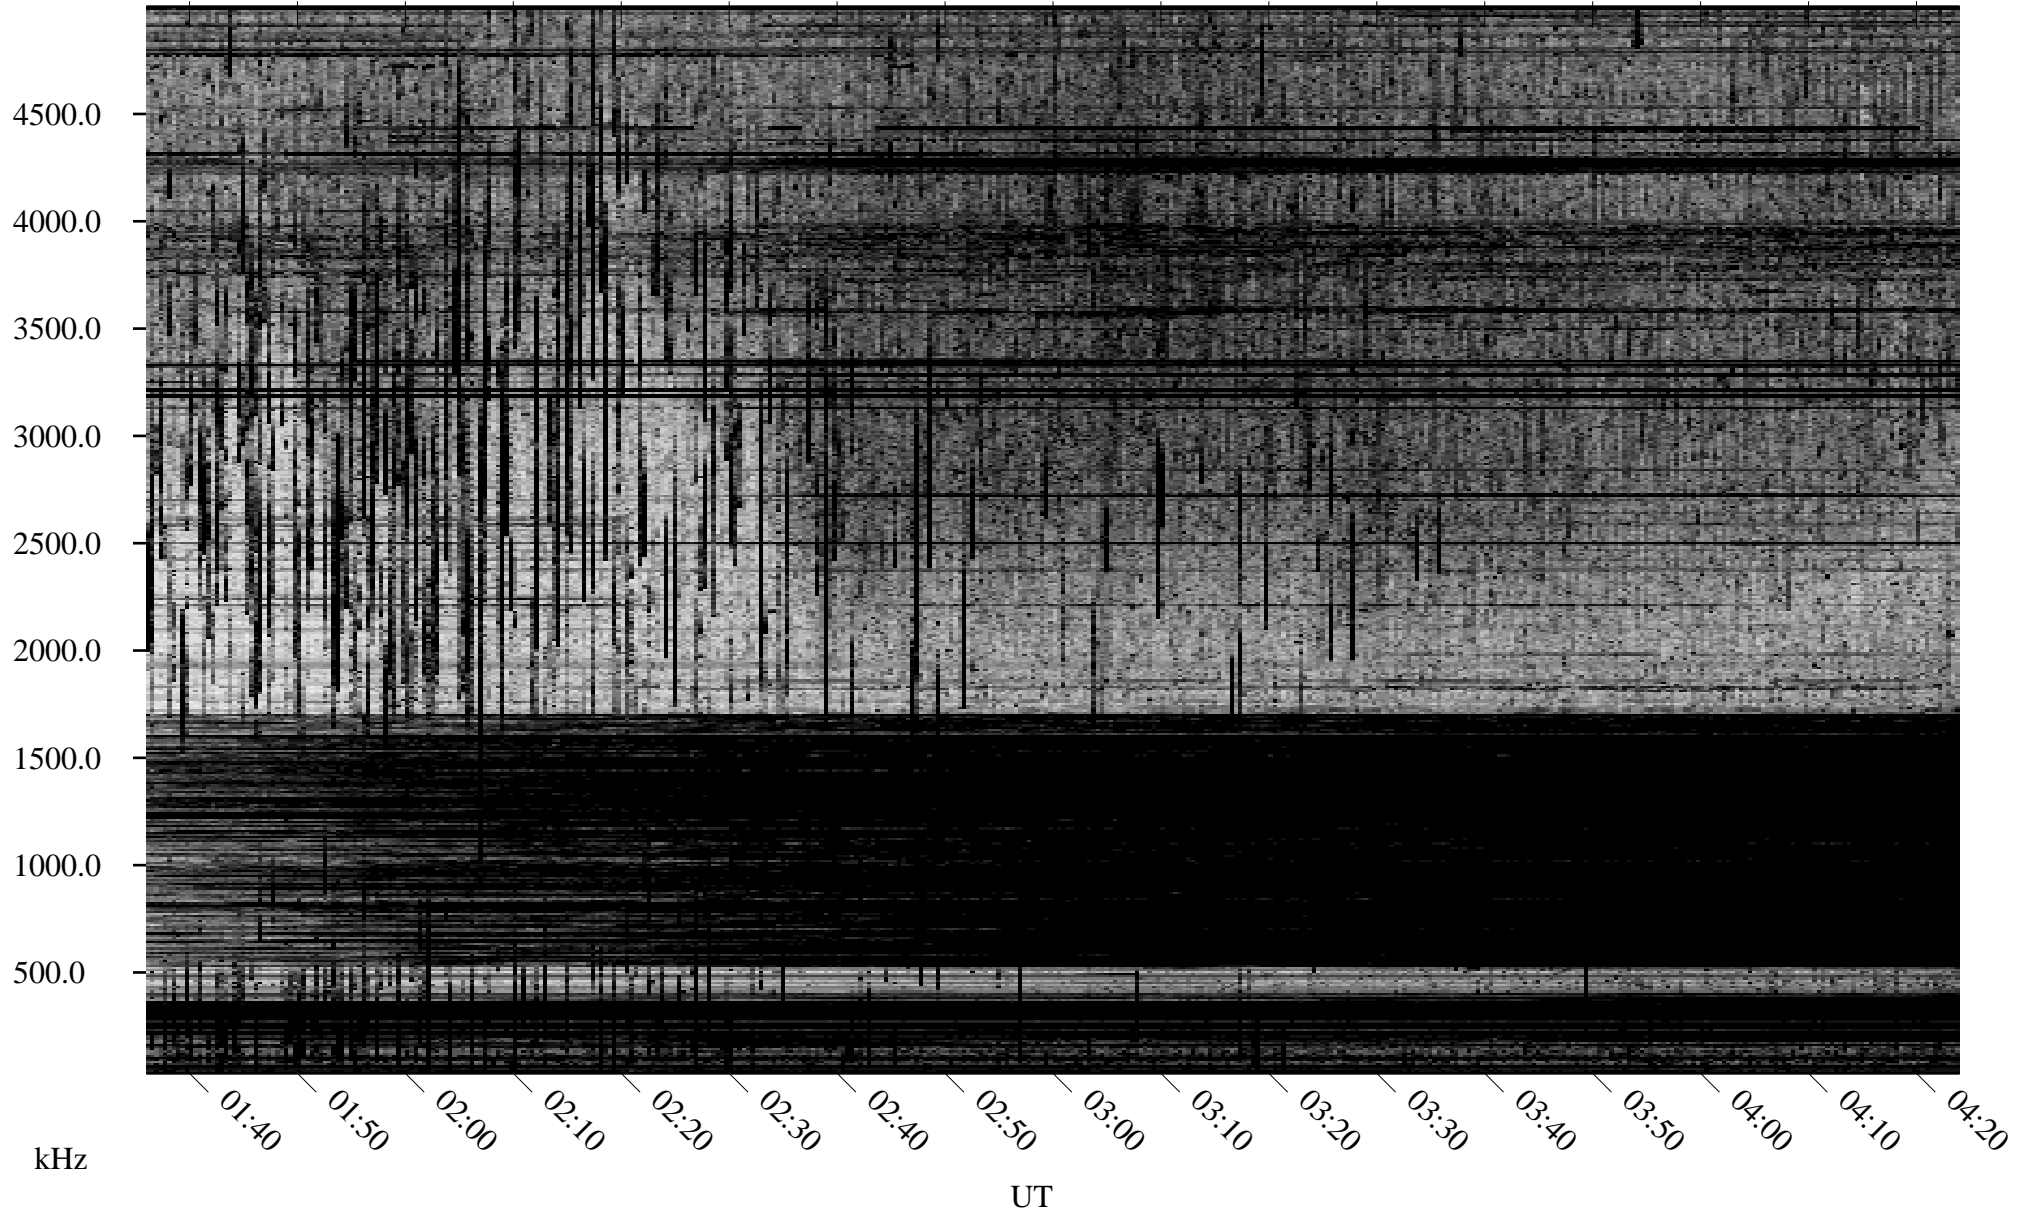

08/31/2007 Churchill, Manitoba

Linear Scale Black = 161 White = 15

CH07243L.R00m max_12

Page 1

08/31/2007 Churchill, Manitoba

Linear Scale Black = 161 White = 15

CH07243L.R00m max_12

Page 2

09/01/2007 Churchill, Manitoba

Linear Scale Black = 161 White = 15

CH07243L.R00m max_12

Page 3

09/01/2007 Churchill, Manitoba

Linear Scale Black = 161 White = 15

CH07243L.R00m max_12

Page 4

09/01/2007 Churchill, Manitoba

Linear Scale Black = 161 White = 15

CH07243L.R00m max_12

Page 5

09/01/2007 Churchill, Manitoba

Linear Scale Black = 161 White = 15

CH07243L.R00m max_12

Page 6

09/01/2007 Churchill, Manitoba

Linear Scale Black = 161 White = 15

CH07243L.R00m max_12

Page 7

09/01/2007 Churchill, Manitoba

Linear Scale Black = 161 White = 15

CH07243L.R00m max_12

Page 8