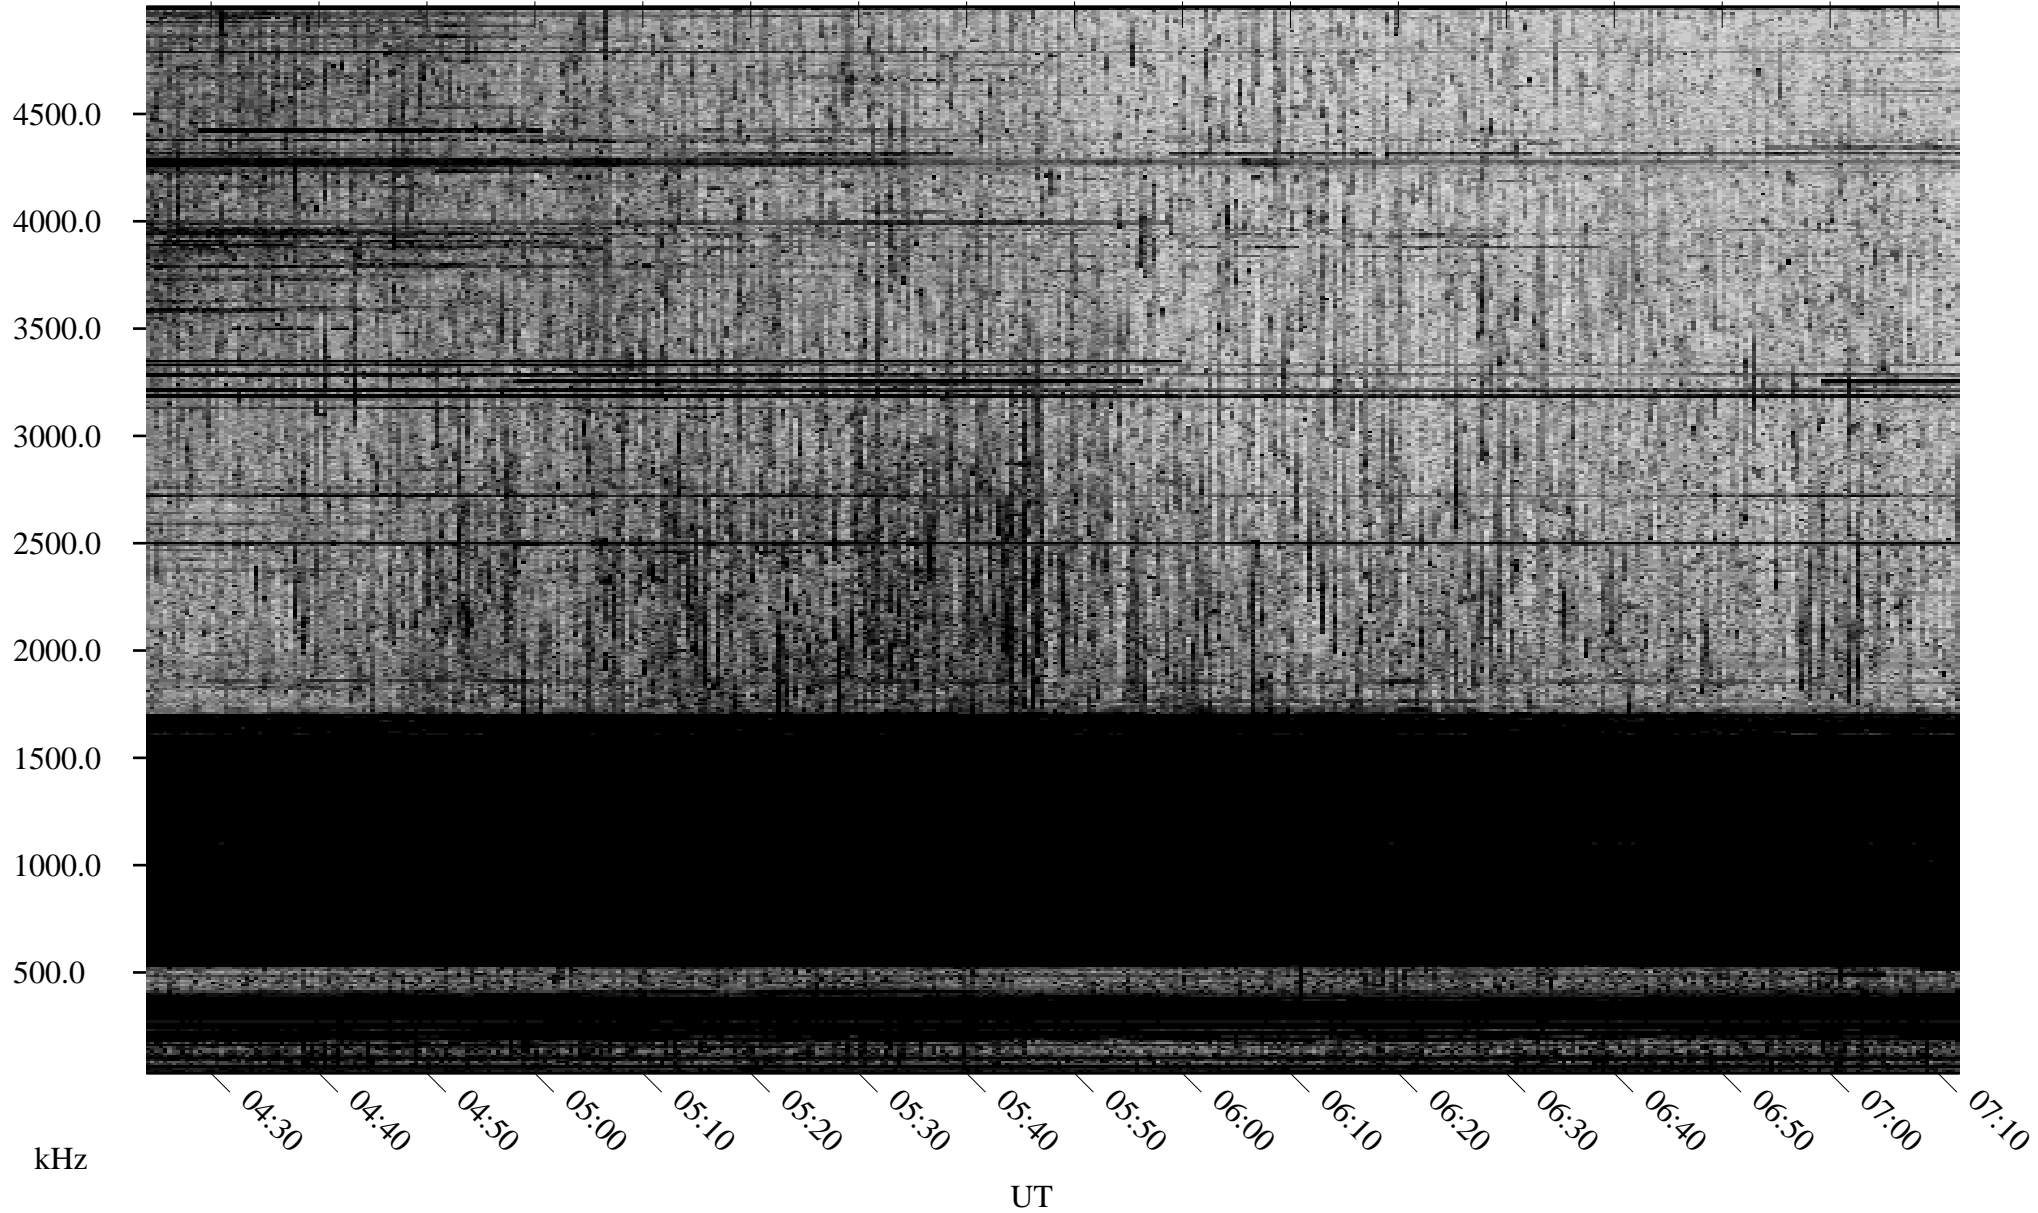

08/31/2007 Churchill, Manitoba

Linear Scale Black = 161 White = 15

CH07243L.R00m max_12

Page 1

08/31/2007 Churchill, Manitoba

Linear Scale Black = 161 White = 15

CH07243L.R00m max_12

Page 2

09/01/2007 Churchill, Manitoba

Linear Scale Black = 161 White = 15

CH07243L.R00m max_12

Page 3

09/01/2007 Churchill, Manitoba

Linear Scale Black = 161 White = 15

CH07243L.R00m max_12

Page 4

09/01/2007 Churchill, Manitoba

Linear Scale Black = 161 White = 15

CH07243L.R00m max_12

Page 5

09/01/2007 Churchill, Manitoba

Linear Scale Black = 161 White = 15

CH07243L.R00m max_12

Page 6

09/01/2007 Churchill, Manitoba

Linear Scale Black = 161 White = 15

CH07243L.R00m max_12

Page 7

09/01/2007 Churchill, Manitoba

Linear Scale Black = 161 White = 15

CH07243L.R00m max_12

Page 8