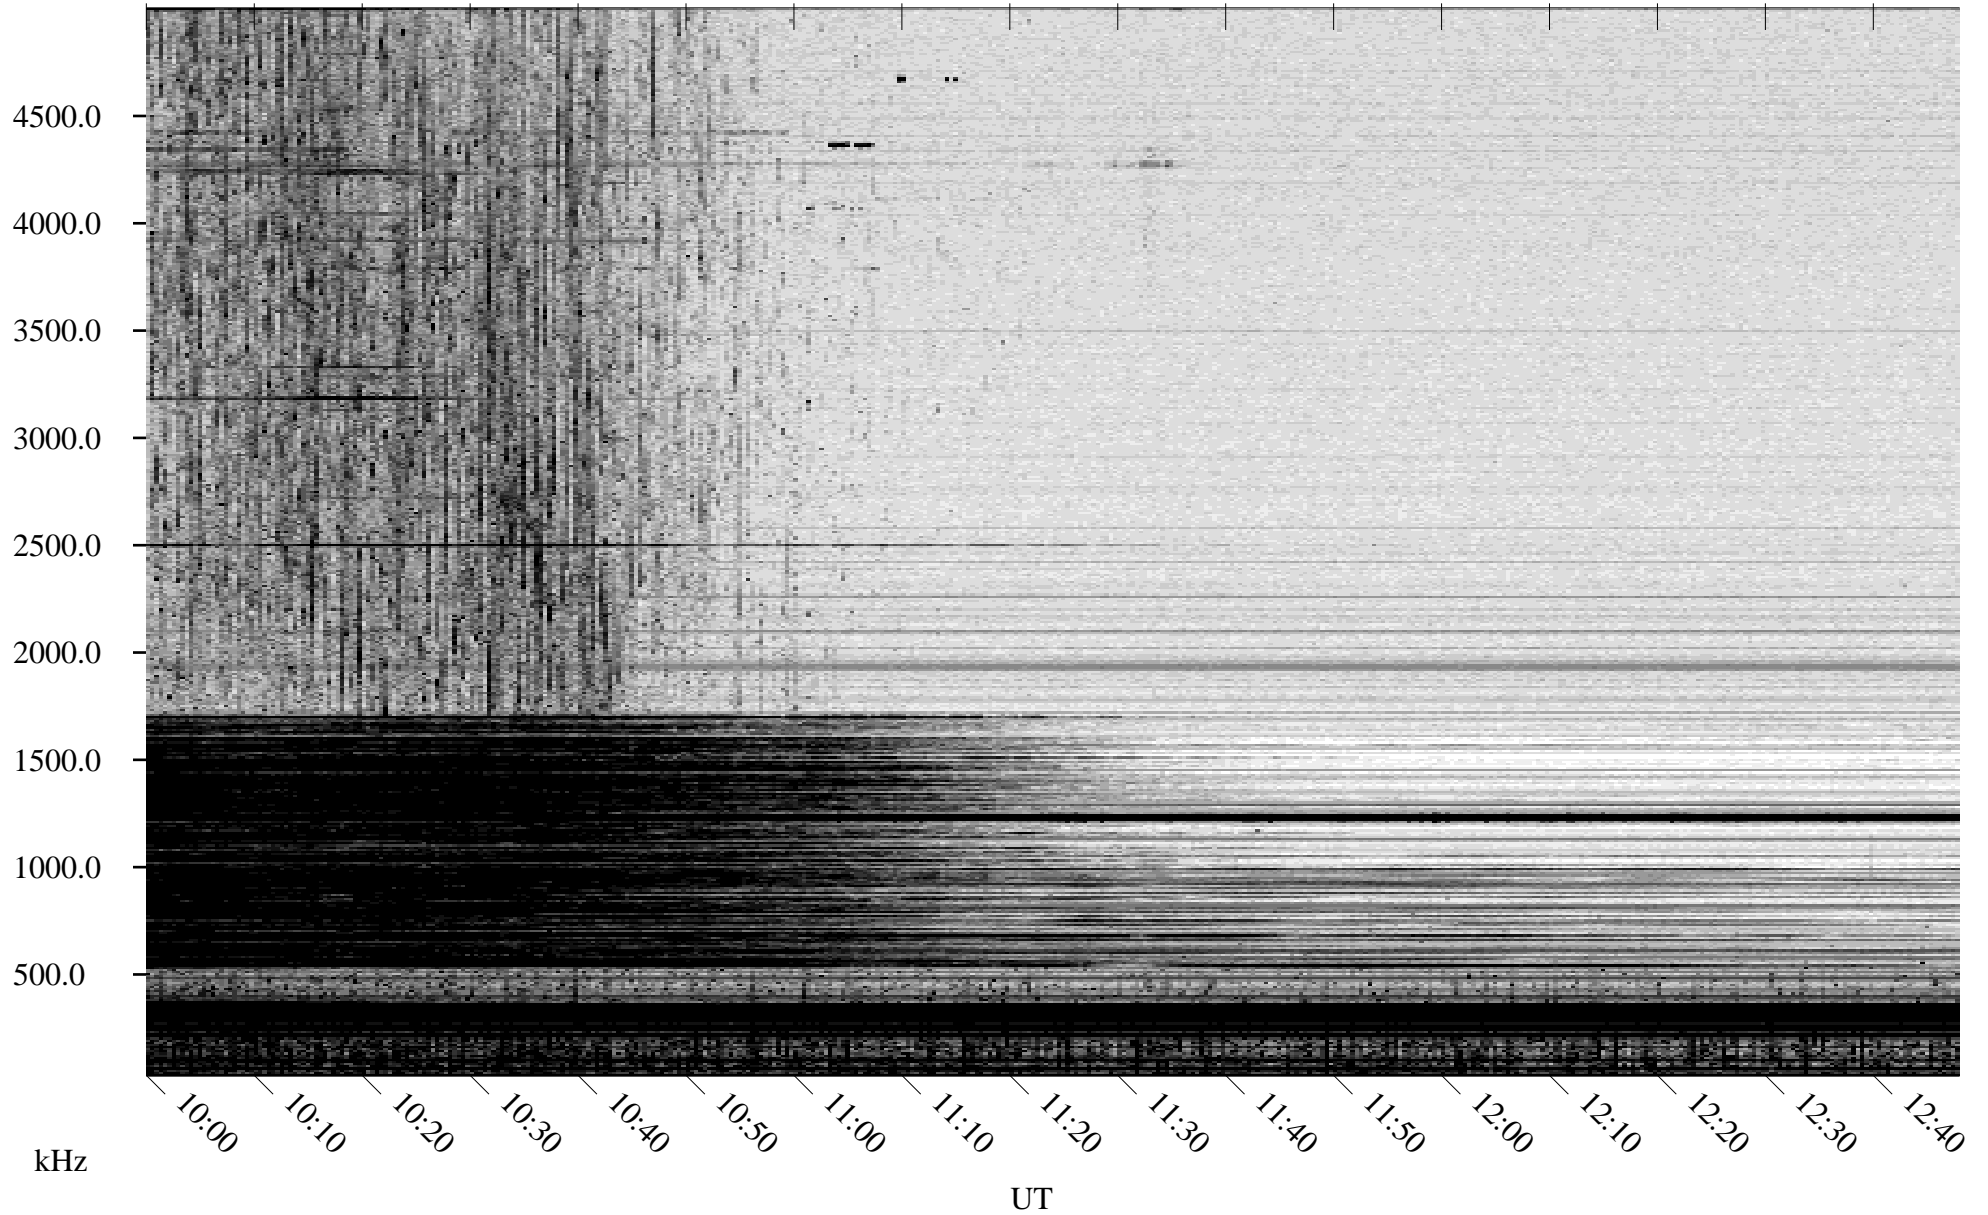

08/31/2007 Churchill, Manitoba

Linear Scale Black = 161 White = 15

CH07243L.R00m max_12

Page 1

08/31/2007 Churchill, Manitoba

Linear Scale Black = 161 White = 15

CH07243L.R00m max_12

Page 2

09/01/2007 Churchill, Manitoba

Linear Scale Black = 161 White = 15

CH07243L.R00m max_12

Page 3

09/01/2007 Churchill, Manitoba

Linear Scale Black = 161 White = 15

CH07243L.R00m max_12

Page 4

09/01/2007 Churchill, Manitoba

Linear Scale Black = 161 White = 15

CH07243L.R00m max_12

Page 5

09/01/2007 Churchill, Manitoba

Linear Scale Black = 161 White = 15

CH07243L.R00m max_12

Page 6

09/01/2007 Churchill, Manitoba

Linear Scale Black = 161 White = 15

CH07243L.R00m max_12

Page 7

09/01/2007 Churchill, Manitoba

Linear Scale Black = 161 White = 15

CH07243L.R00m max_12

Page 8