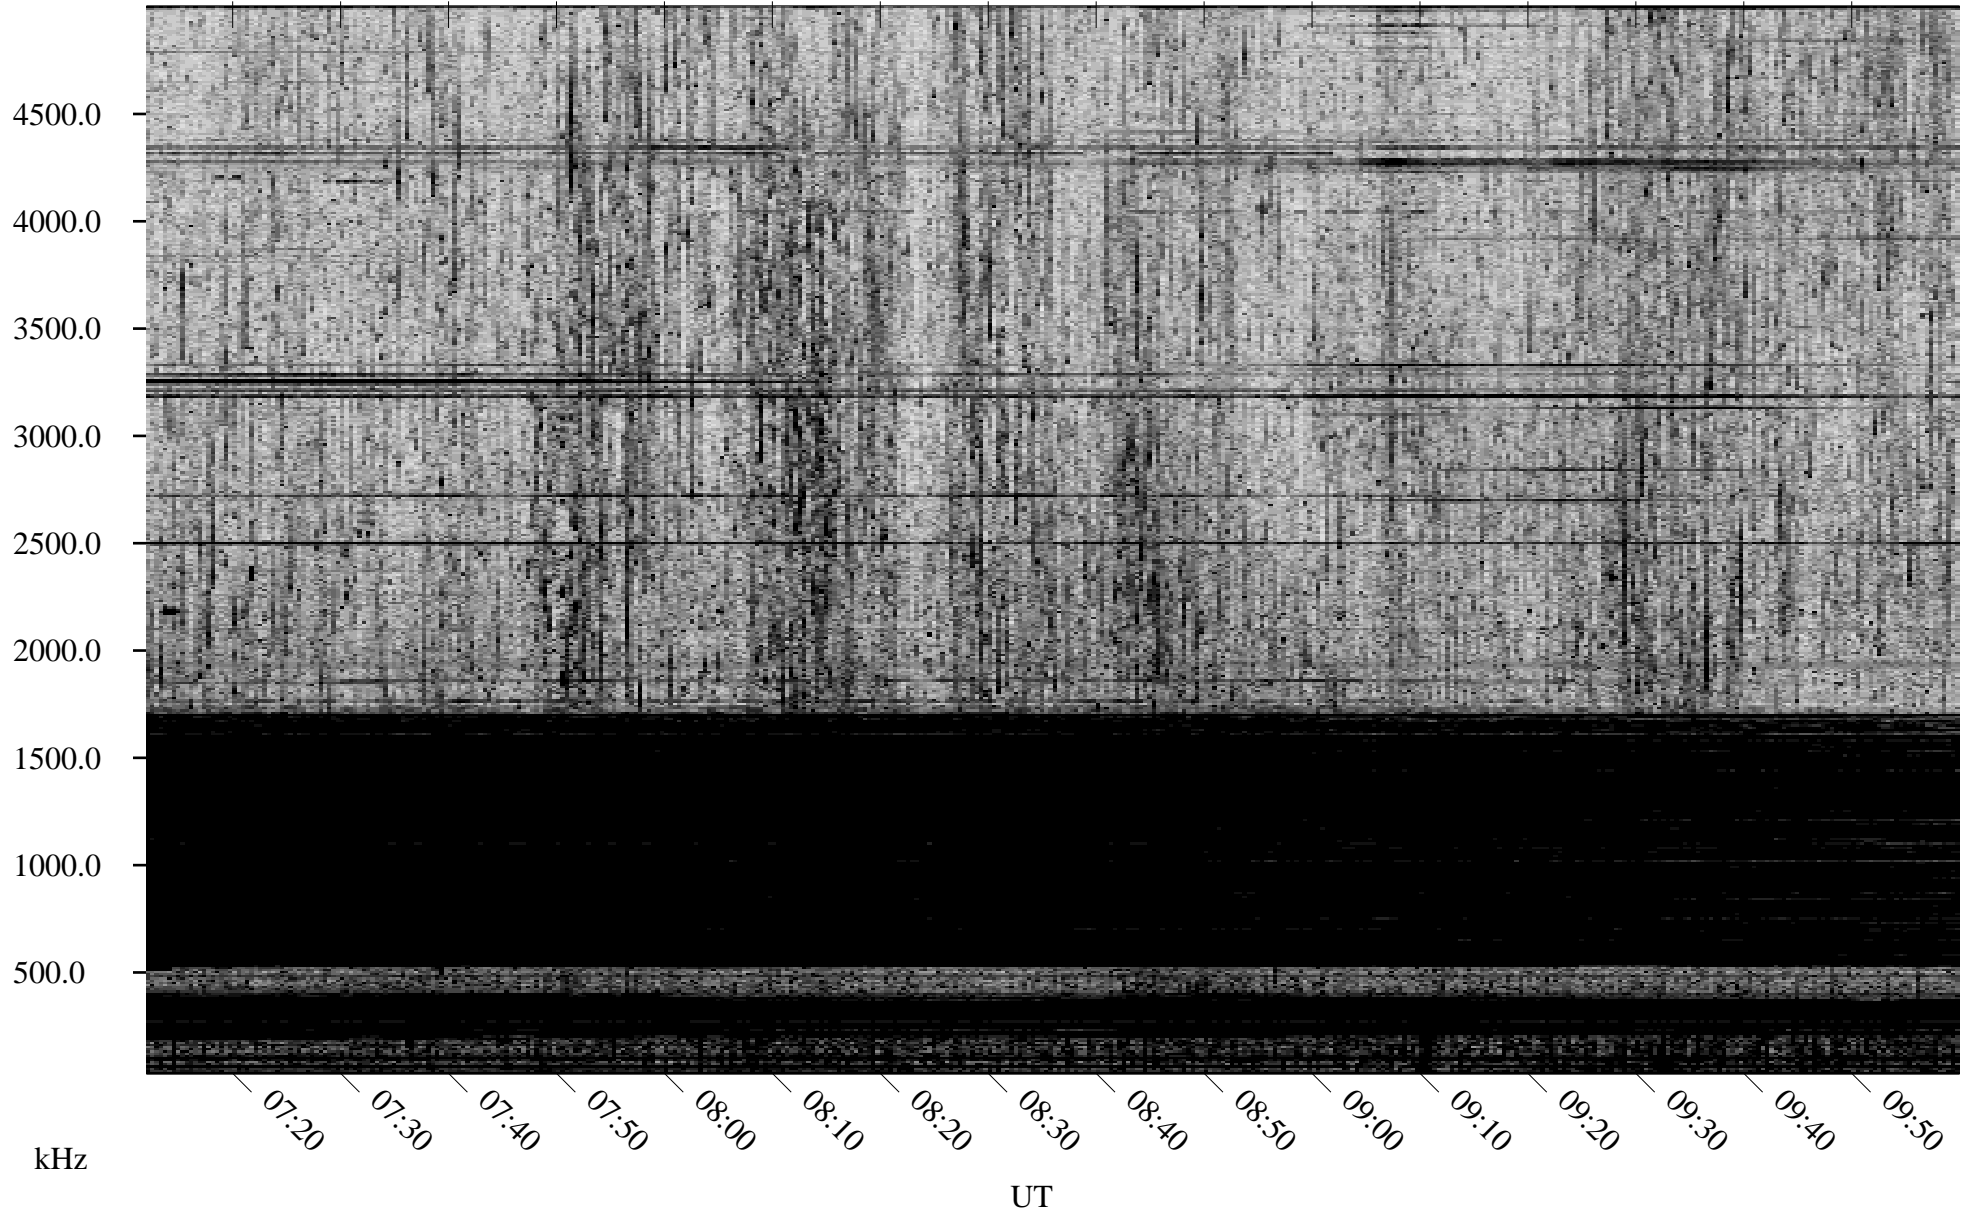

08/31/2007 Churchill, Manitoba

Linear Scale Black = 161 White = 15

CH07243L.R00m max_12

Page 1

08/31/2007 Churchill, Manitoba

Linear Scale Black = 161 White = 15

CH07243L.R00m max_12

Page 2

09/01/2007 Churchill, Manitoba

Linear Scale Black = 161 White = 15

CH07243L.R00m max_12

Page 3

09/01/2007 Churchill, Manitoba

Linear Scale Black = 161 White = 15

CH07243L.R00m max_12

Page 4

09/01/2007 Churchill, Manitoba

Linear Scale Black = 161 White = 15

CH07243L.R00m max_12

Page 5

09/01/2007 Churchill, Manitoba

Linear Scale Black = 161 White = 15

CH07243L.R00m max_12

Page 6

09/01/2007 Churchill, Manitoba

Linear Scale Black = 161 White = 15

CH07243L.R00m max_12

Page 7

09/01/2007 Churchill, Manitoba

Linear Scale Black = 161 White = 15

CH07243L.R00m max_12

Page 8