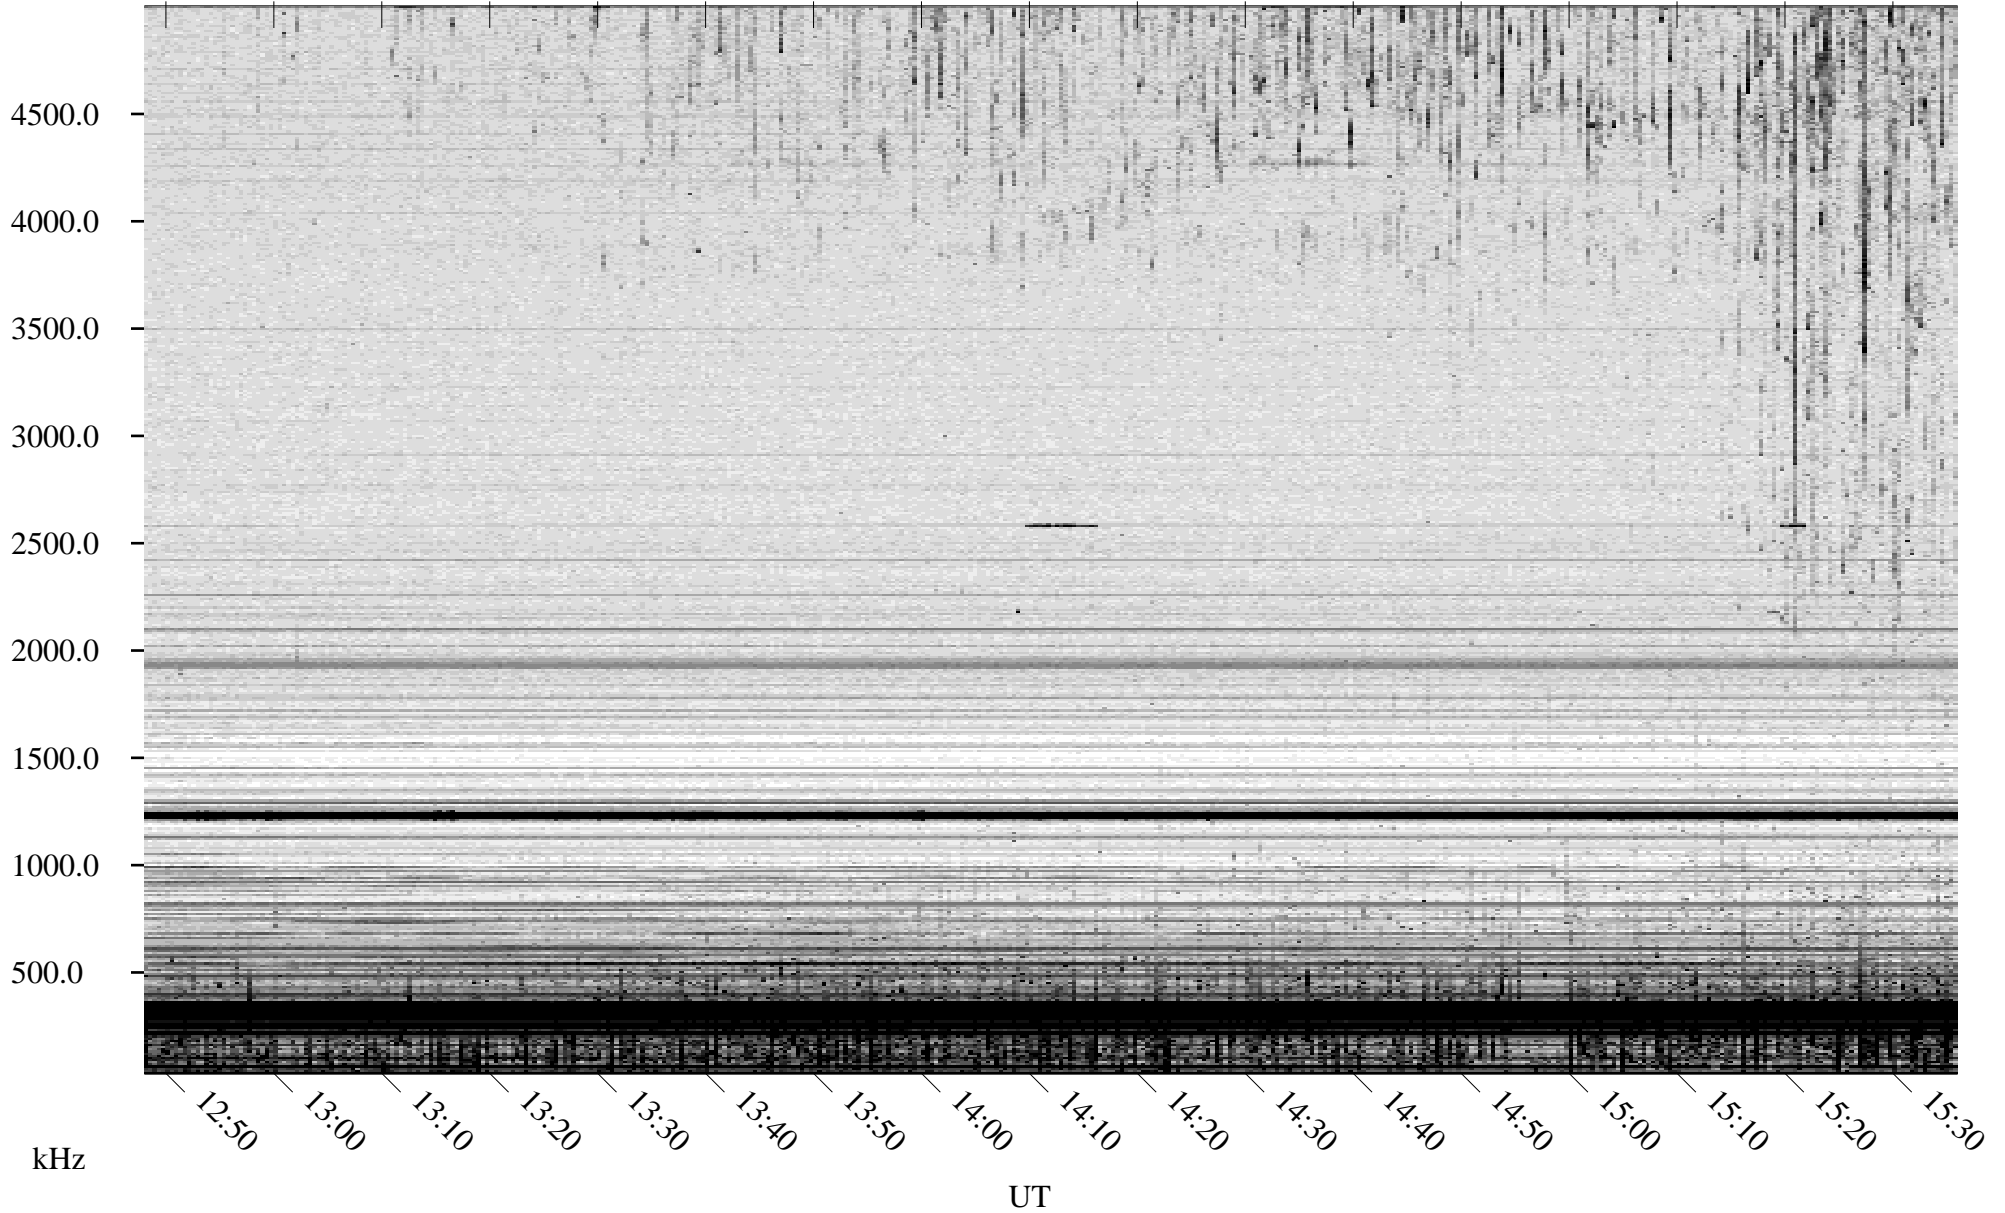

08/31/2007 Churchill, Manitoba

Linear Scale Black = 161 White = 15

CH07243L.R00m max_12

Page 1

08/31/2007 Churchill, Manitoba

Linear Scale Black = 161 White = 15

CH07243L.R00m max_12

Page 2

09/01/2007 Churchill, Manitoba

Linear Scale Black = 161 White = 15

CH07243L.R00m max_12

Page 3

09/01/2007 Churchill, Manitoba

Linear Scale Black = 161 White = 15

CH07243L.R00m max_12

Page 4

09/01/2007 Churchill, Manitoba

Linear Scale Black = 161 White = 15

CH07243L.R00m max_12

Page 5

09/01/2007 Churchill, Manitoba

Linear Scale Black = 161 White = 15

CH07243L.R00m max_12

Page 6

09/01/2007 Churchill, Manitoba

Linear Scale Black = 161 White = 15

CH07243L.R00m max_12

Page 7

09/01/2007 Churchill, Manitoba

Linear Scale Black = 161 White = 15

CH07243L.R00m max_12

Page 8