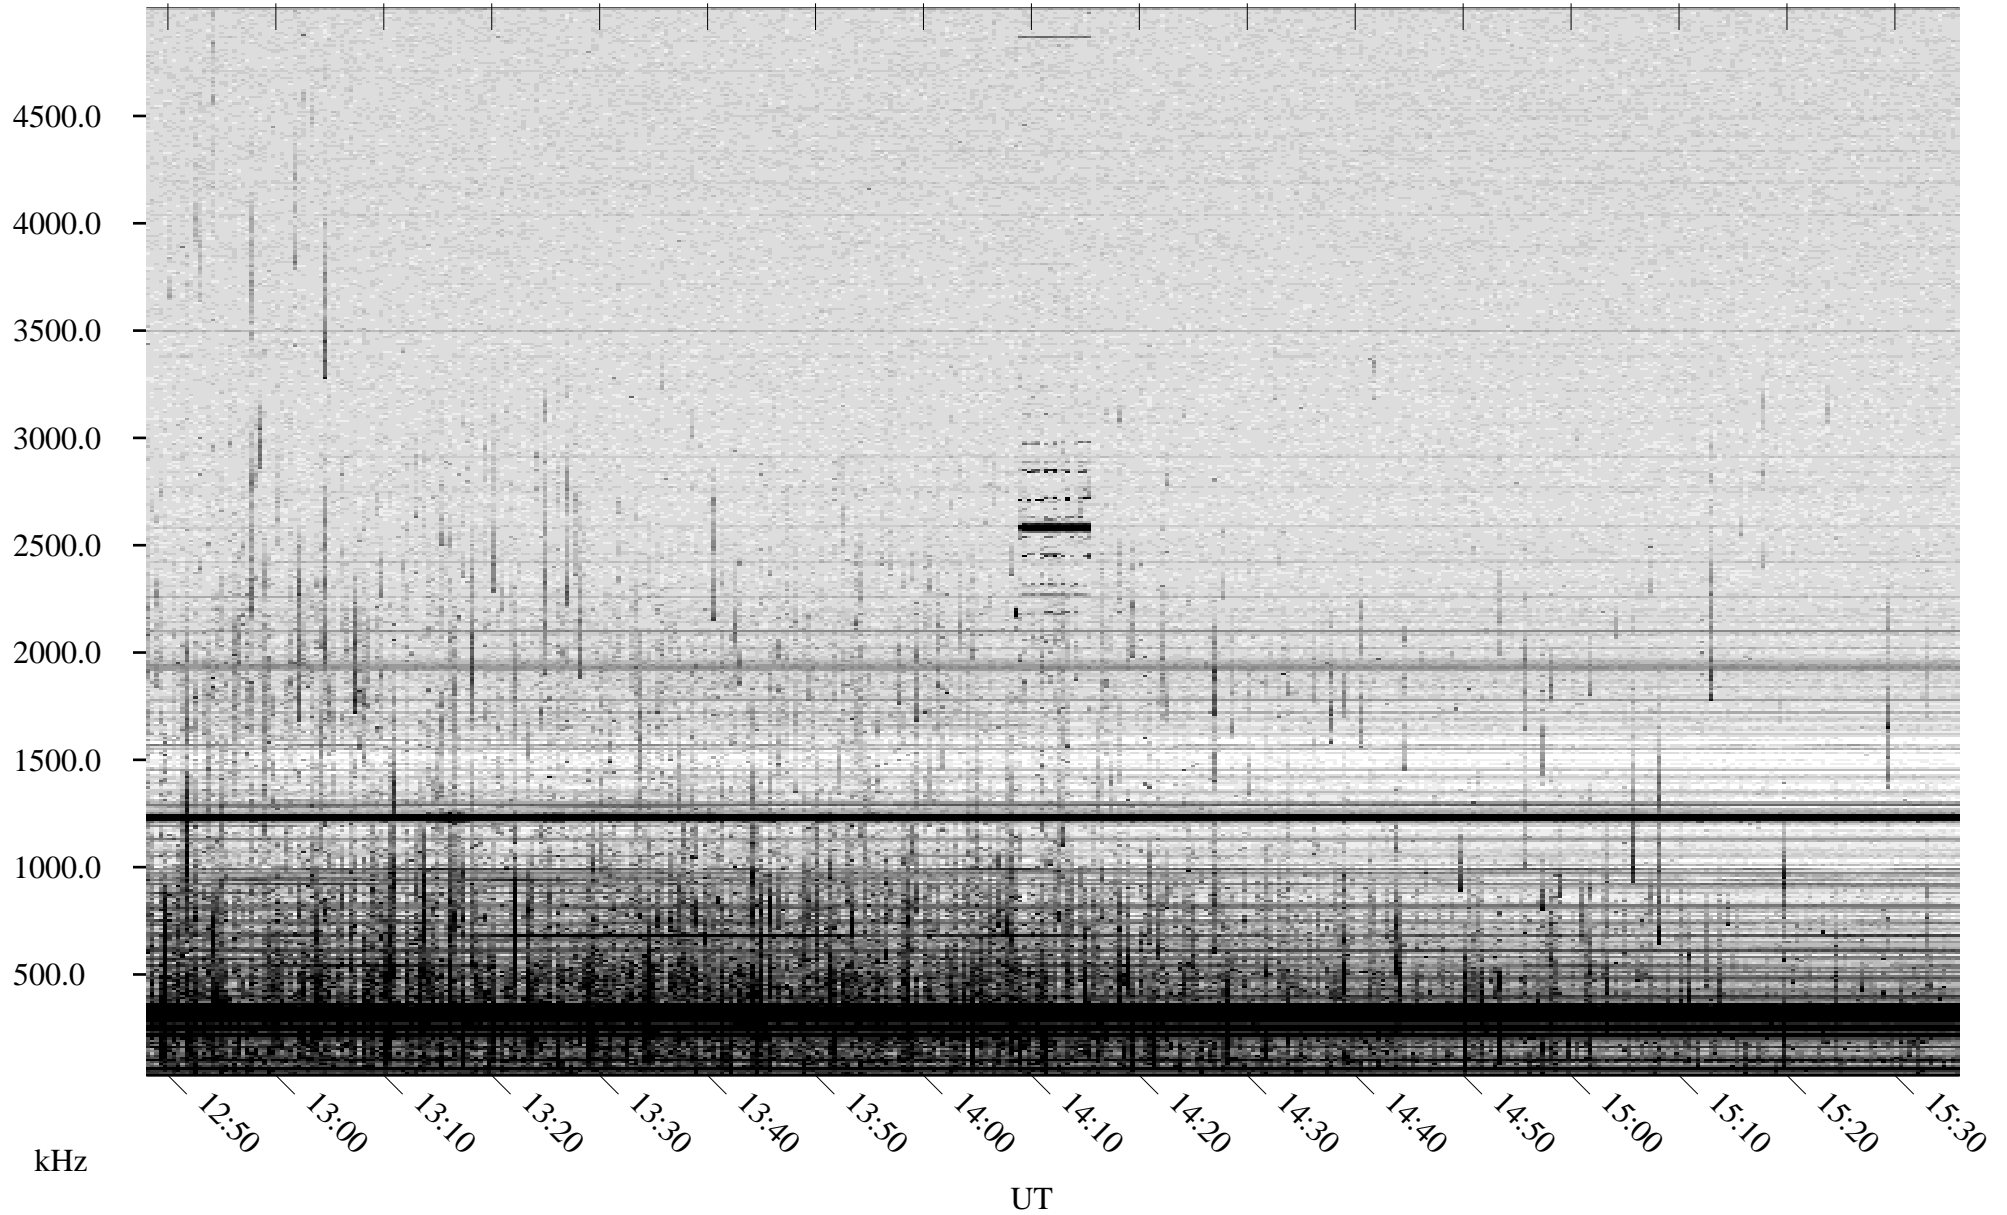

09/01/2007 Churchill, Manitoba

Linear Scale Black = 161 White = 15

CH07244L.R00m max_12

Page 1

09/01/2007 Churchill, Manitoba

Linear Scale Black = 161 White = 15

CH07244L.R00m max_12

Page 2

09/02/2007 Churchill, Manitoba

Linear Scale Black = 161 White = 15

CH07244L.R00m max_12

Page 3

09/02/2007 Churchill, Manitoba

Linear Scale Black = 161 White = 15

CH07244L.R00m max_12

Page 4

09/02/2007 Churchill, Manitoba

Linear Scale Black = 161 White = 15

CH07244L.R00m max_12

Page 5

09/02/2007 Churchill, Manitoba

Linear Scale Black = 161 White = 15

CH07244L.R00m max_12

Page 6

09/02/2007 Churchill, Manitoba

Linear Scale Black = 161 White = 15

CH07244L.R00m max_12

Page 7

09/02/2007 Churchill, Manitoba

Linear Scale Black = 161 White = 15

CH07244L.R00m max_12

Page 8