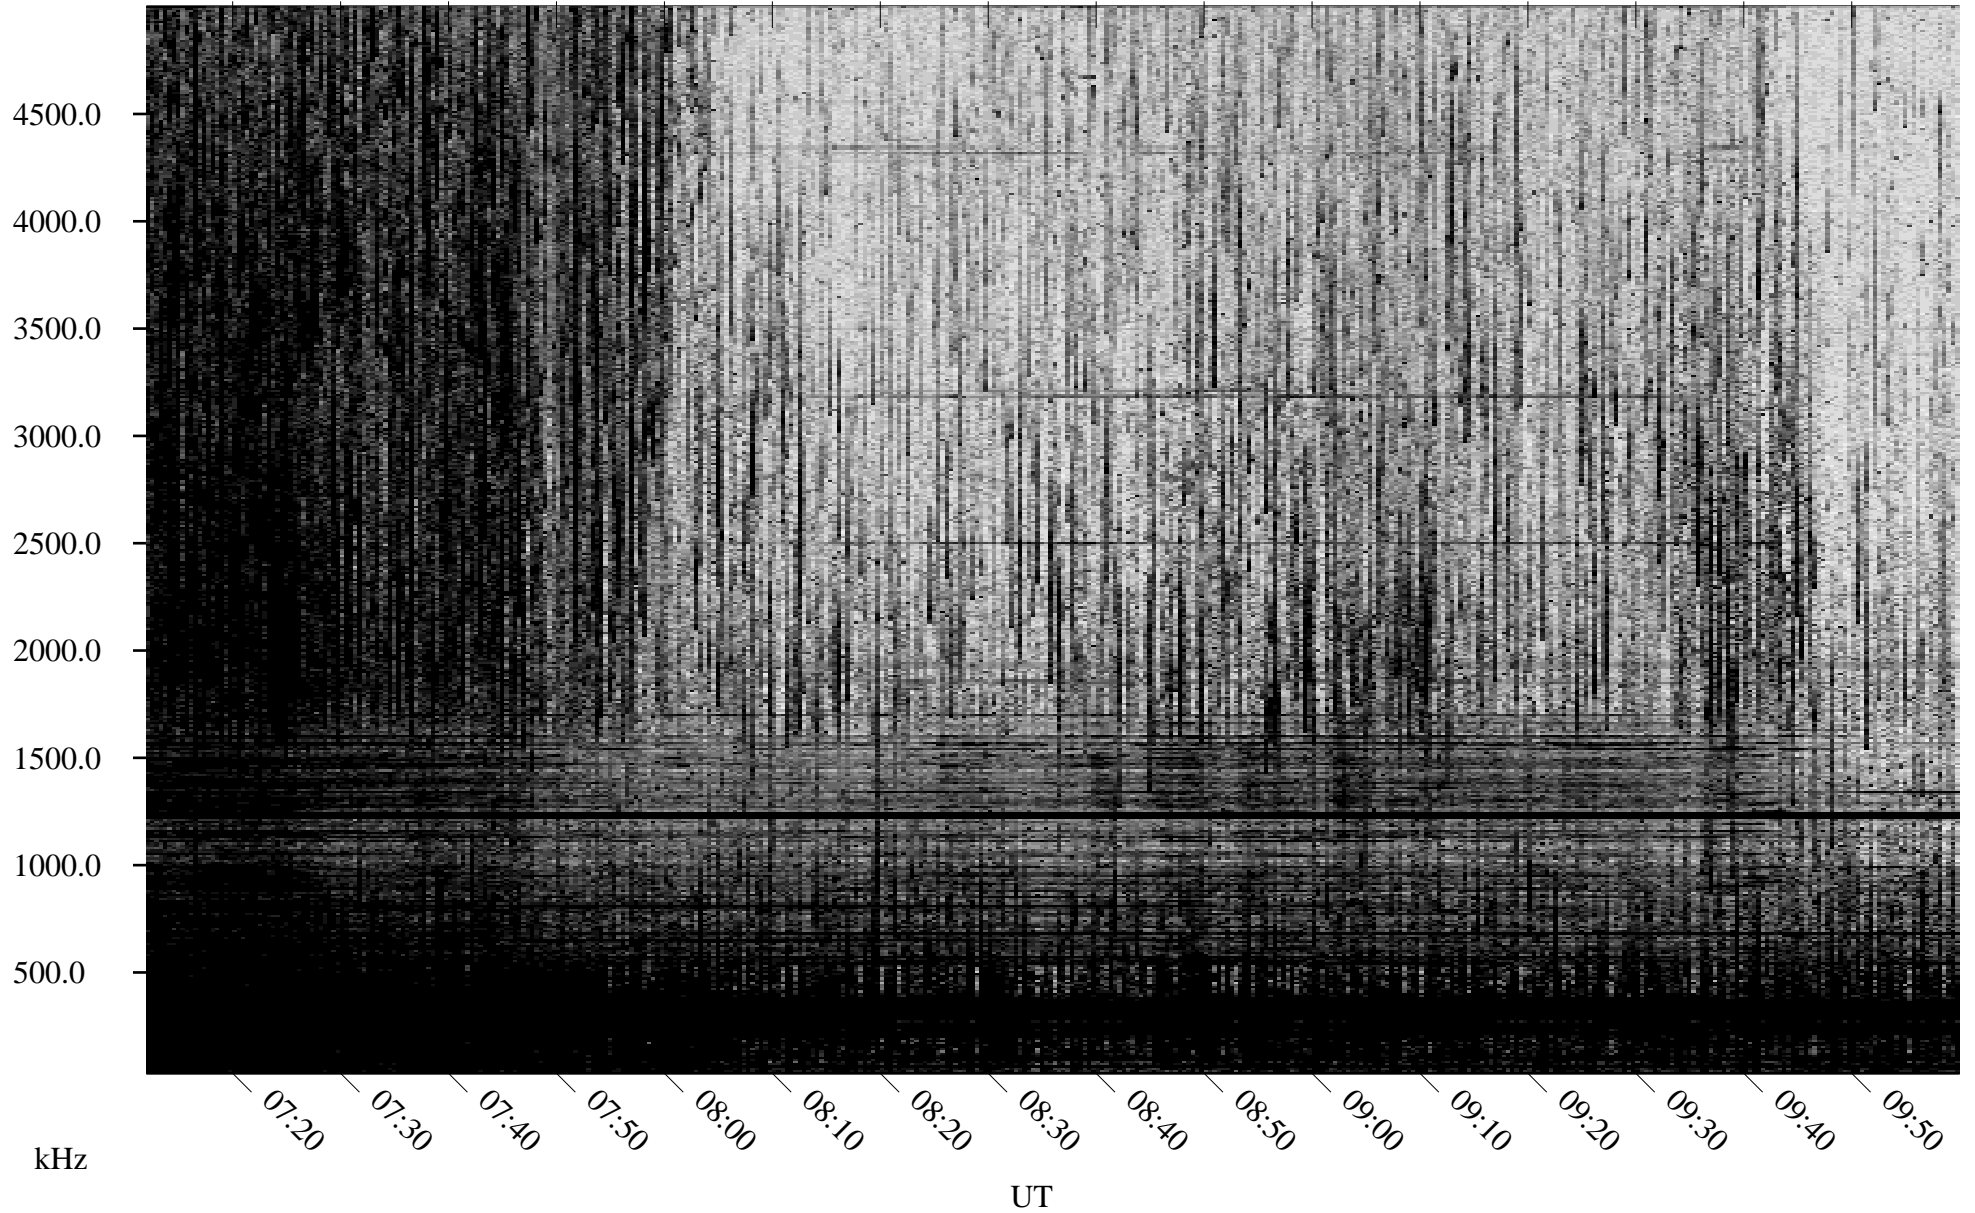

09/01/2007 Churchill, Manitoba

Linear Scale Black = 161 White = 15

CH07244L.R00m max_12

Page 1

09/01/2007 Churchill, Manitoba

Linear Scale Black = 161 White = 15

CH07244L.R00m max_12

Page 2

09/02/2007 Churchill, Manitoba

Linear Scale Black = 161 White = 15

CH07244L.R00m max_12

Page 3

09/02/2007 Churchill, Manitoba

Linear Scale Black = 161 White = 15

CH07244L.R00m max_12

Page 4

09/02/2007 Churchill, Manitoba

Linear Scale Black = 161 White = 15

CH07244L.R00m max_12

Page 5

09/02/2007 Churchill, Manitoba

Linear Scale Black = 161 White = 15

CH07244L.R00m max_12

Page 6

09/02/2007 Churchill, Manitoba

Linear Scale Black = 161 White = 15

CH07244L.R00m max_12

Page 7

09/02/2007 Churchill, Manitoba

Linear Scale Black = 161 White = 15

CH07244L.R00m max_12

Page 8