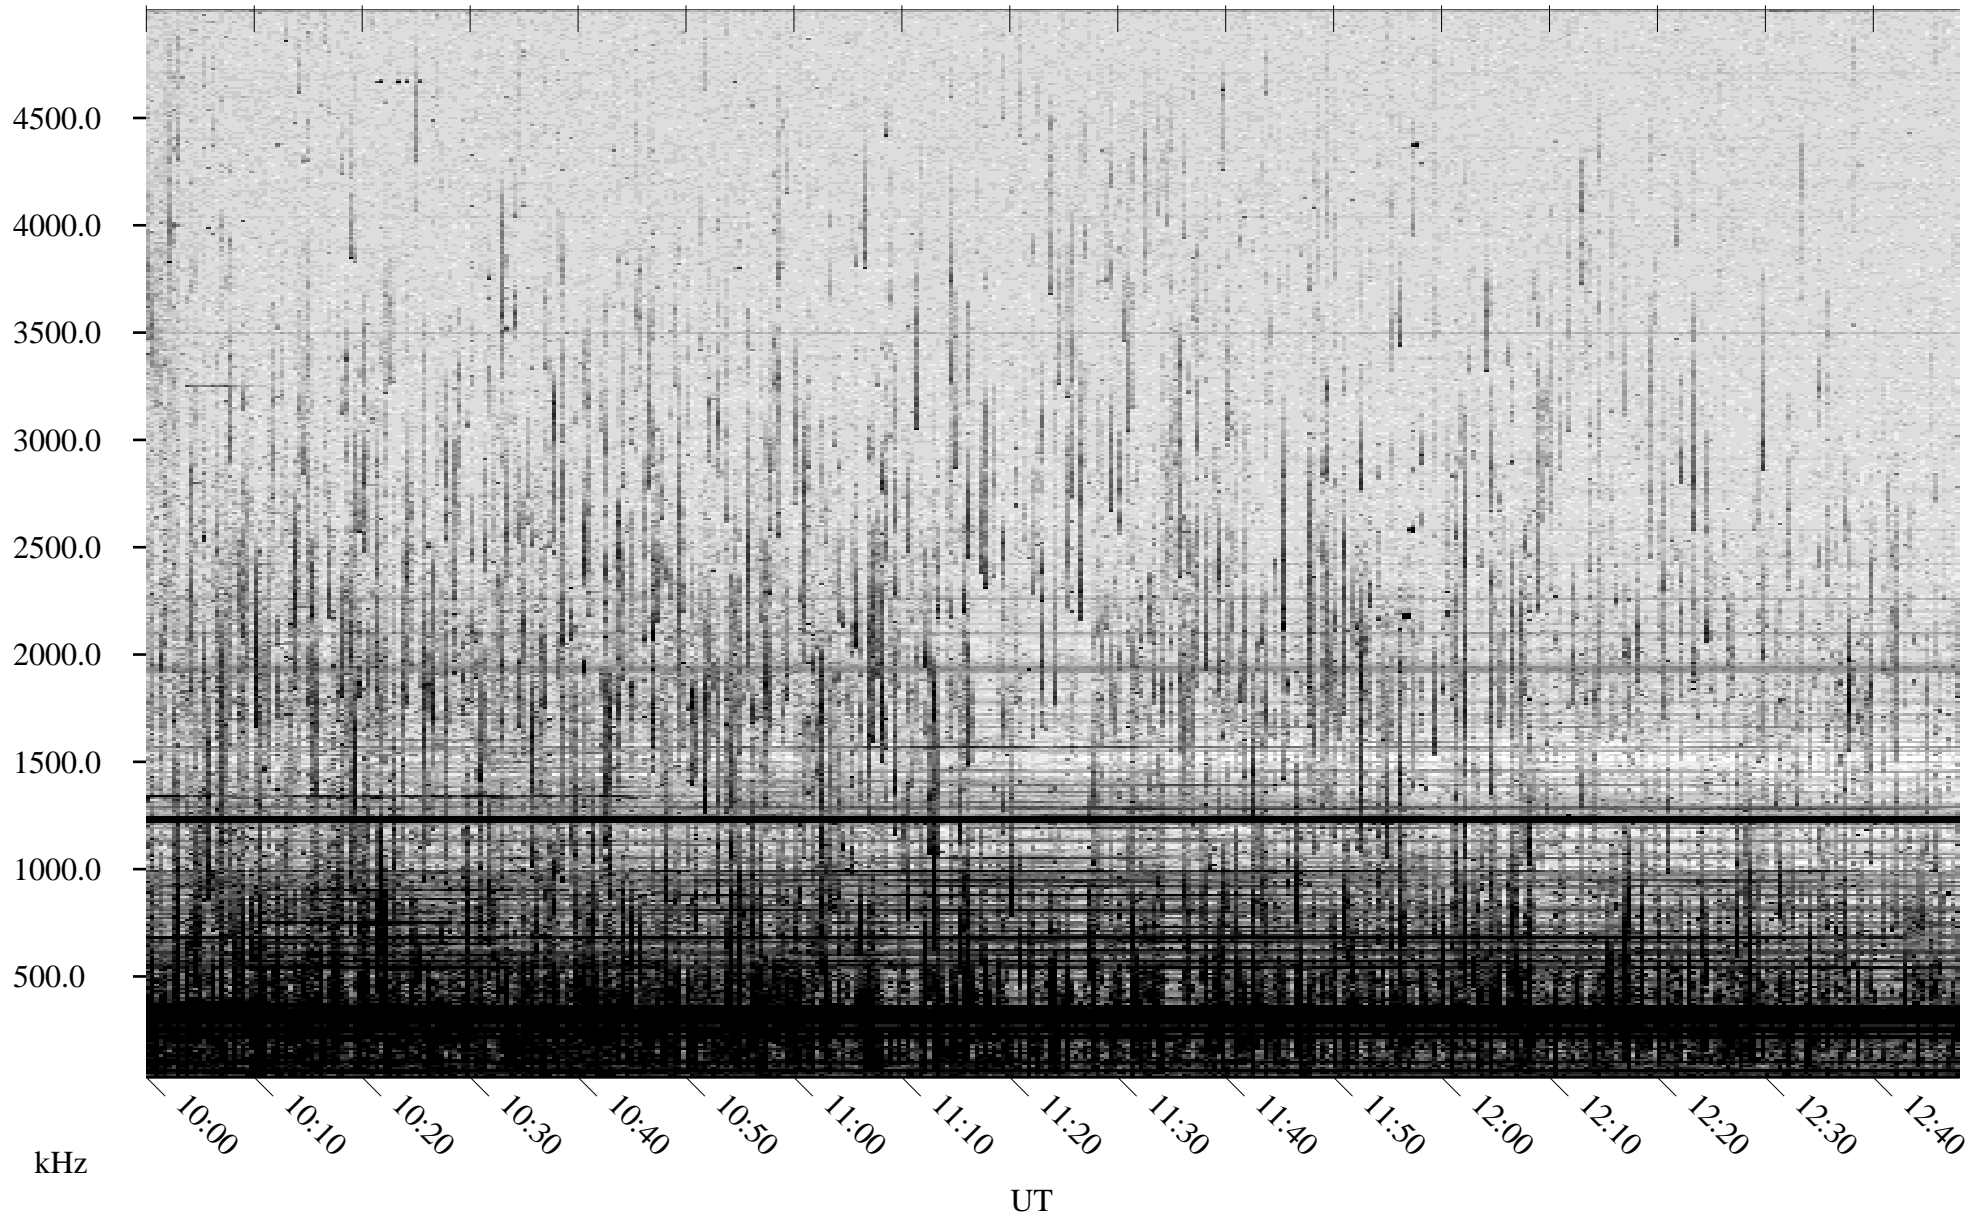

09/01/2007 Churchill, Manitoba

Linear Scale Black = 161 White = 15

CH07244L.R00m max_12

Page 1

09/01/2007 Churchill, Manitoba

Linear Scale Black = 161 White = 15

CH07244L.R00m max_12

Page 2

09/02/2007 Churchill, Manitoba

Linear Scale Black = 161 White = 15

CH07244L.R00m max_12

Page 3

09/02/2007 Churchill, Manitoba

Linear Scale Black = 161 White = 15

CH07244L.R00m max_12

Page 4

09/02/2007 Churchill, Manitoba

Linear Scale Black = 161 White = 15

CH07244L.R00m max_12

Page 5

09/02/2007 Churchill, Manitoba

Linear Scale Black = 161 White = 15

CH07244L.R00m max_12

Page 6

09/02/2007 Churchill, Manitoba

Linear Scale Black = 161 White = 15

CH07244L.R00m max_12

Page 7

09/02/2007 Churchill, Manitoba

Linear Scale Black = 161 White = 15

CH07244L.R00m max_12

Page 8