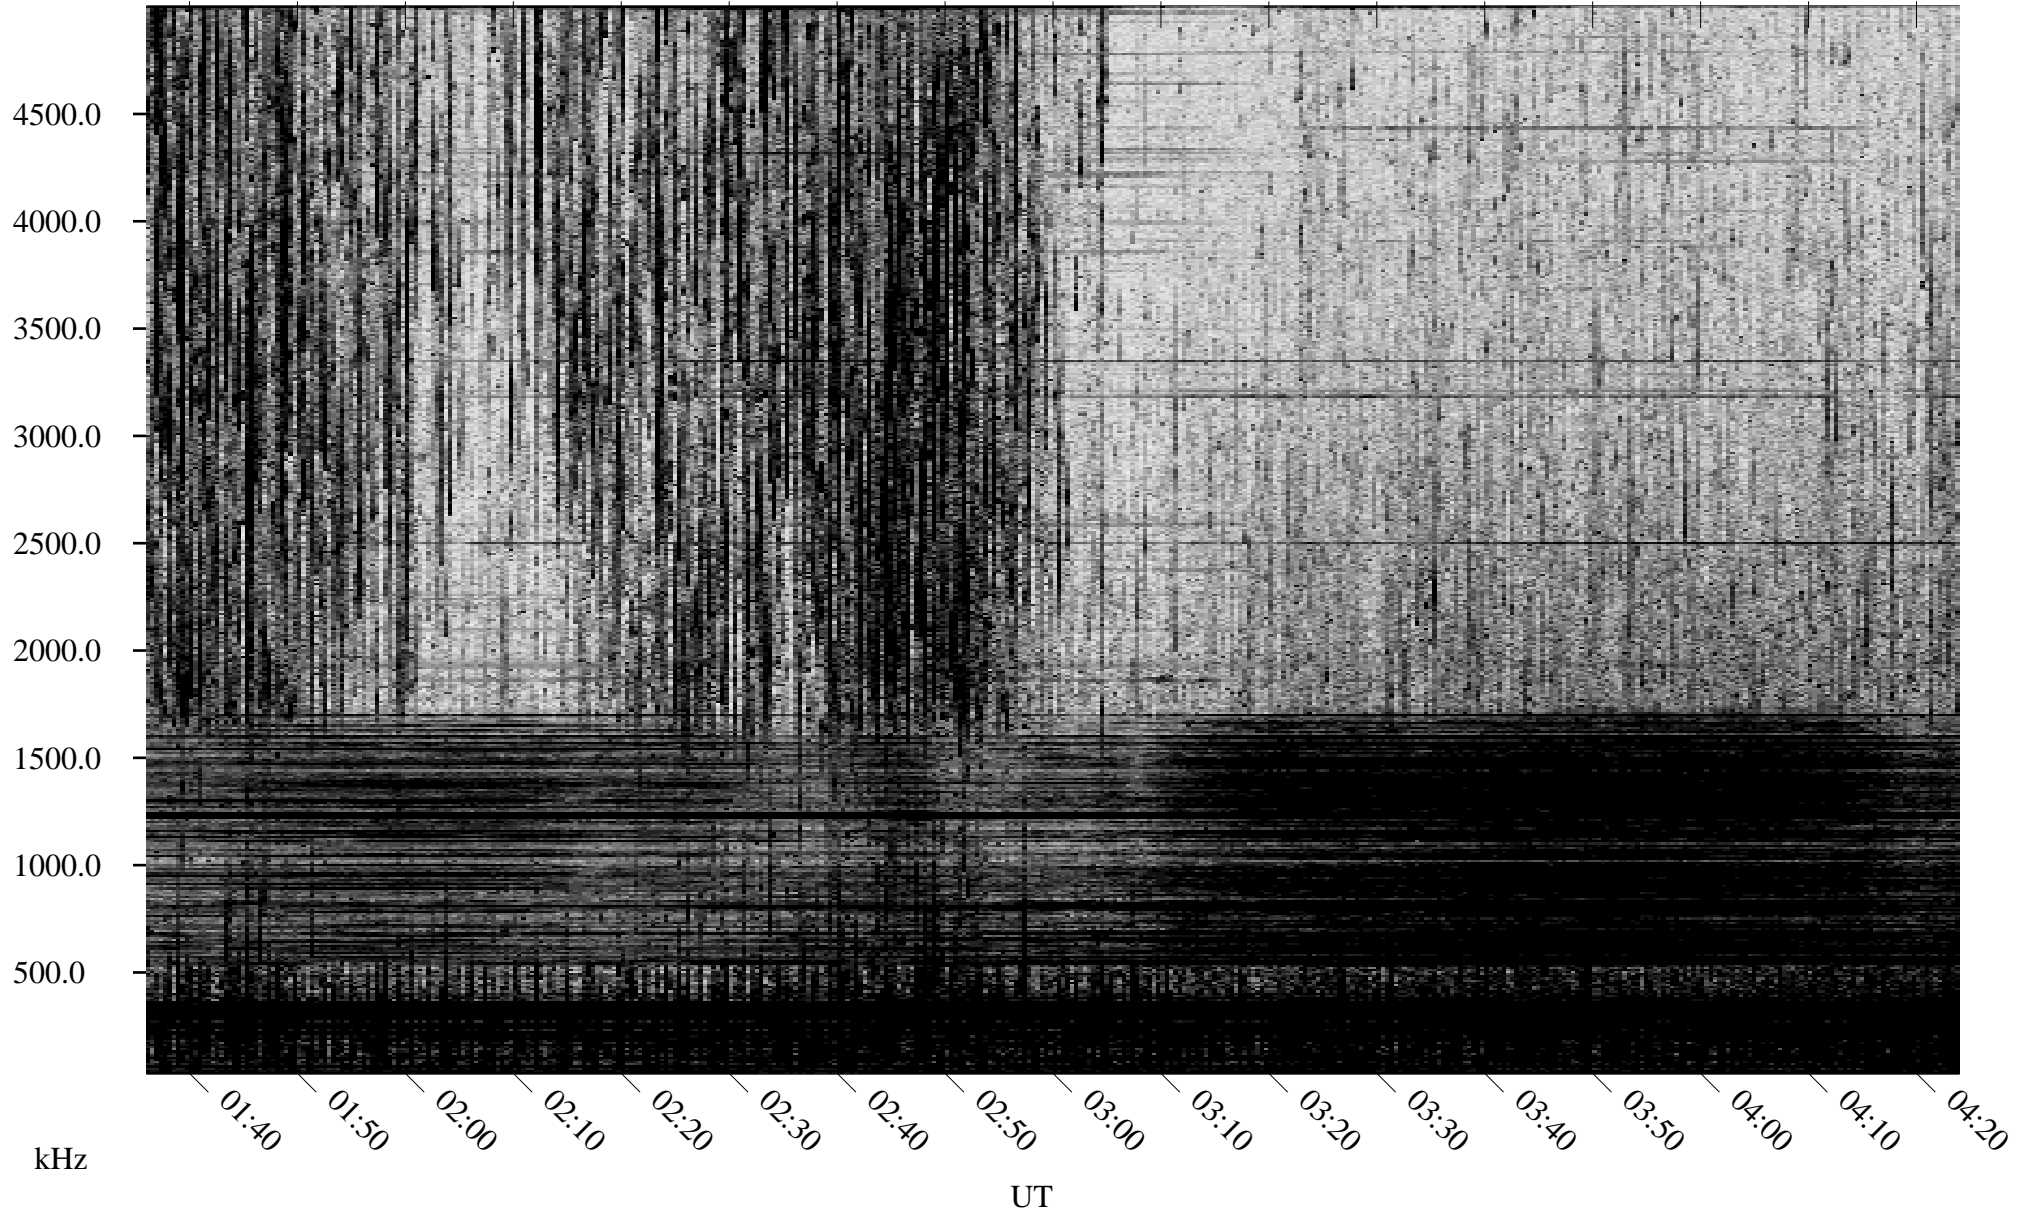

09/01/2007 Churchill, Manitoba

Linear Scale Black = 161 White = 15

CH07244L.R00m max_12

Page 1

09/01/2007 Churchill, Manitoba

Linear Scale Black = 161 White = 15

CH07244L.R00m max_12

Page 2

09/02/2007 Churchill, Manitoba

Linear Scale Black = 161 White = 15

CH07244L.R00m max_12

Page 3

09/02/2007 Churchill, Manitoba

Linear Scale Black = 161 White = 15

CH07244L.R00m max_12

Page 4

09/02/2007 Churchill, Manitoba

Linear Scale Black = 161 White = 15

CH07244L.R00m max_12

Page 5

09/02/2007 Churchill, Manitoba

Linear Scale Black = 161 White = 15

CH07244L.R00m max_12

Page 6

09/02/2007 Churchill, Manitoba

Linear Scale Black = 161 White = 15

CH07244L.R00m max_12

Page 7

09/02/2007 Churchill, Manitoba

Linear Scale Black = 161 White = 15

CH07244L.R00m max_12

Page 8