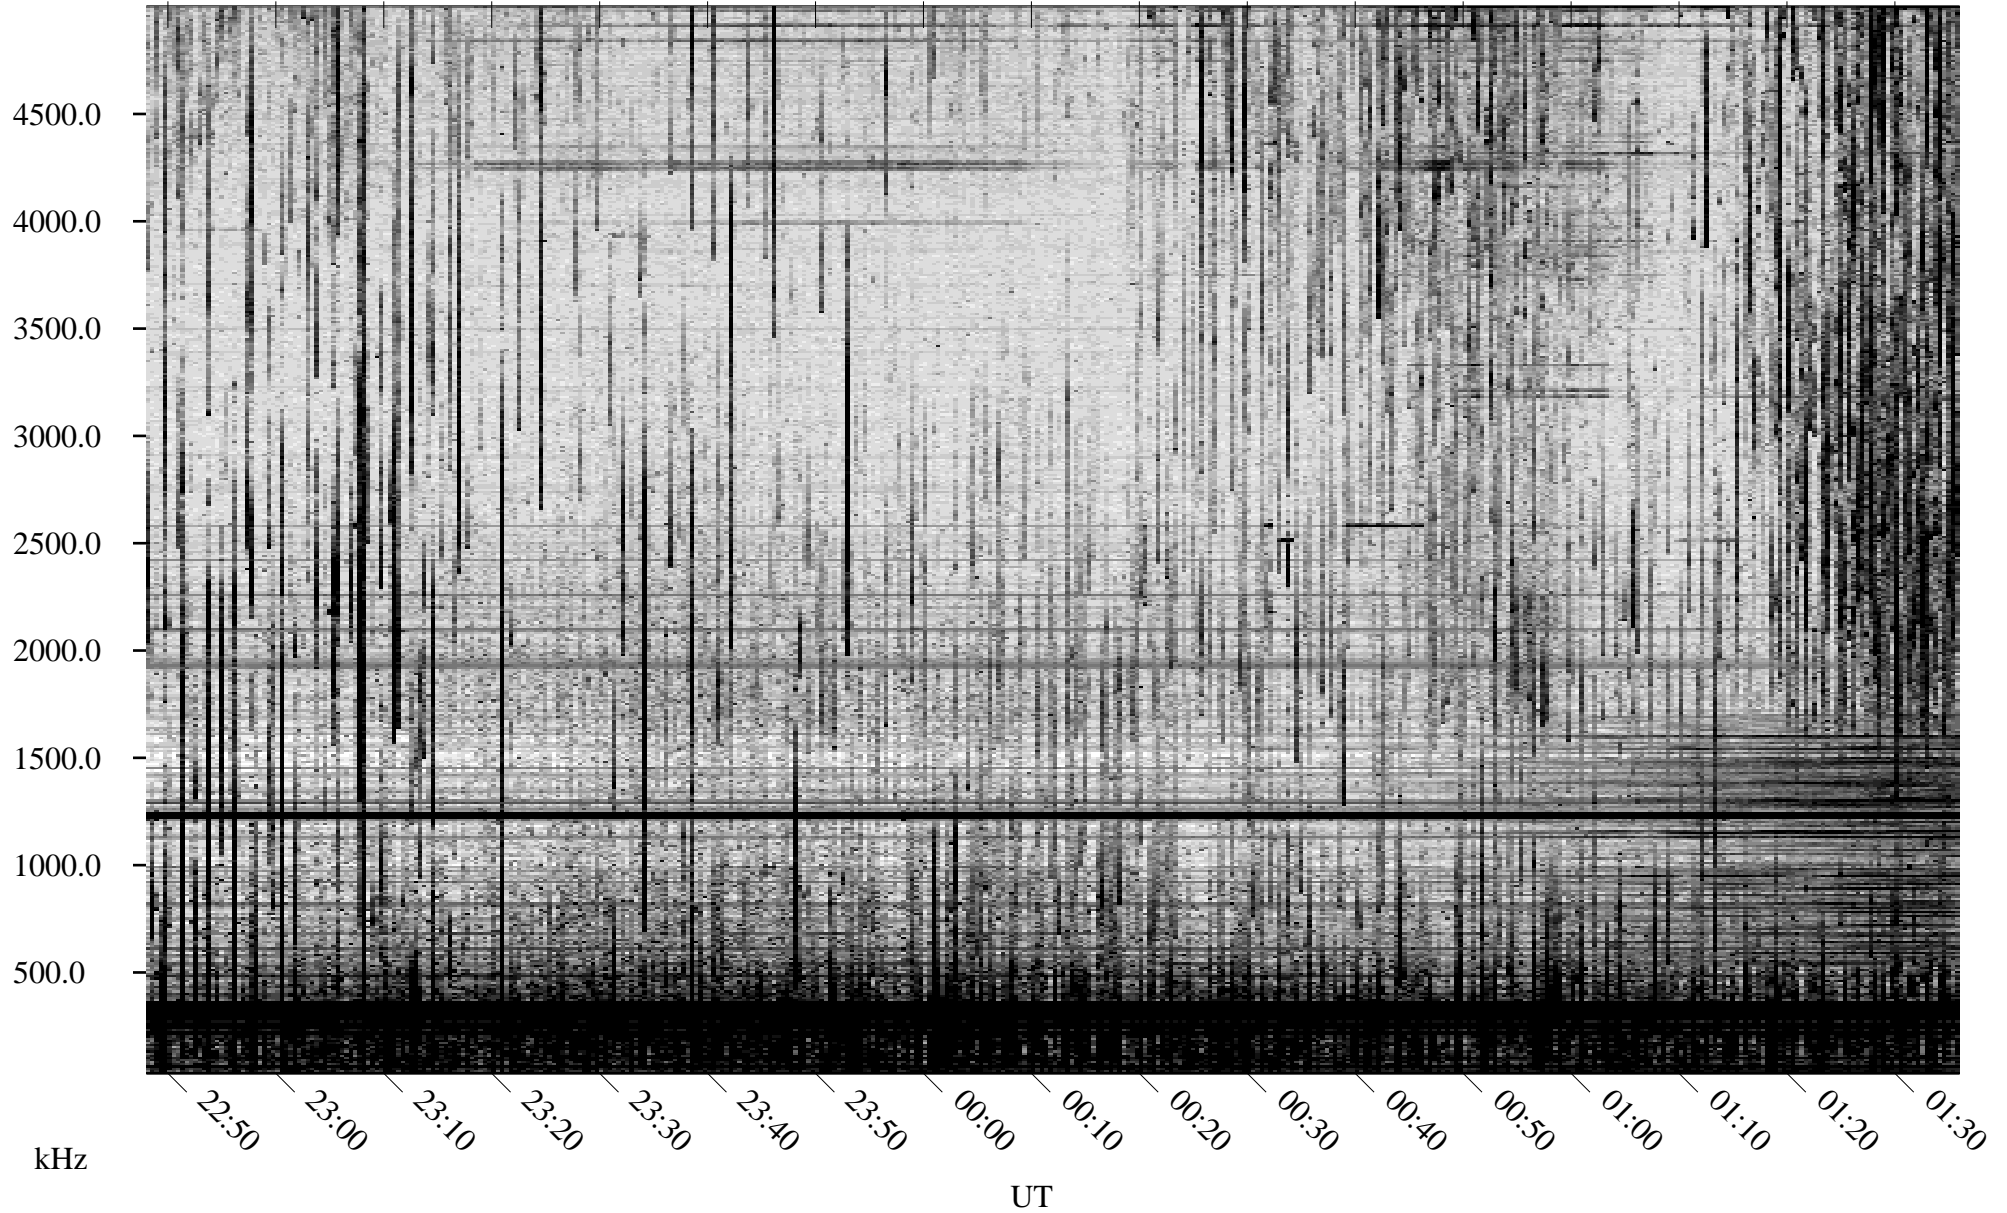

09/01/2007 Churchill, Manitoba

Linear Scale Black = 161 White = 15

CH07244L.R00m max_12

Page 1

09/01/2007 Churchill, Manitoba

Linear Scale Black = 161 White = 15

CH07244L.R00m max_12

Page 2

09/02/2007 Churchill, Manitoba

Linear Scale Black = 161 White = 15

CH07244L.R00m max_12

Page 3

09/02/2007 Churchill, Manitoba

Linear Scale Black = 161 White = 15

CH07244L.R00m max_12

Page 4

09/02/2007 Churchill, Manitoba

Linear Scale Black = 161 White = 15

CH07244L.R00m max_12

Page 5

09/02/2007 Churchill, Manitoba

Linear Scale Black = 161 White = 15

CH07244L.R00m max_12

Page 6

09/02/2007 Churchill, Manitoba

Linear Scale Black = 161 White = 15

CH07244L.R00m max_12

Page 7

09/02/2007 Churchill, Manitoba

Linear Scale Black = 161 White = 15

CH07244L.R00m max_12

Page 8