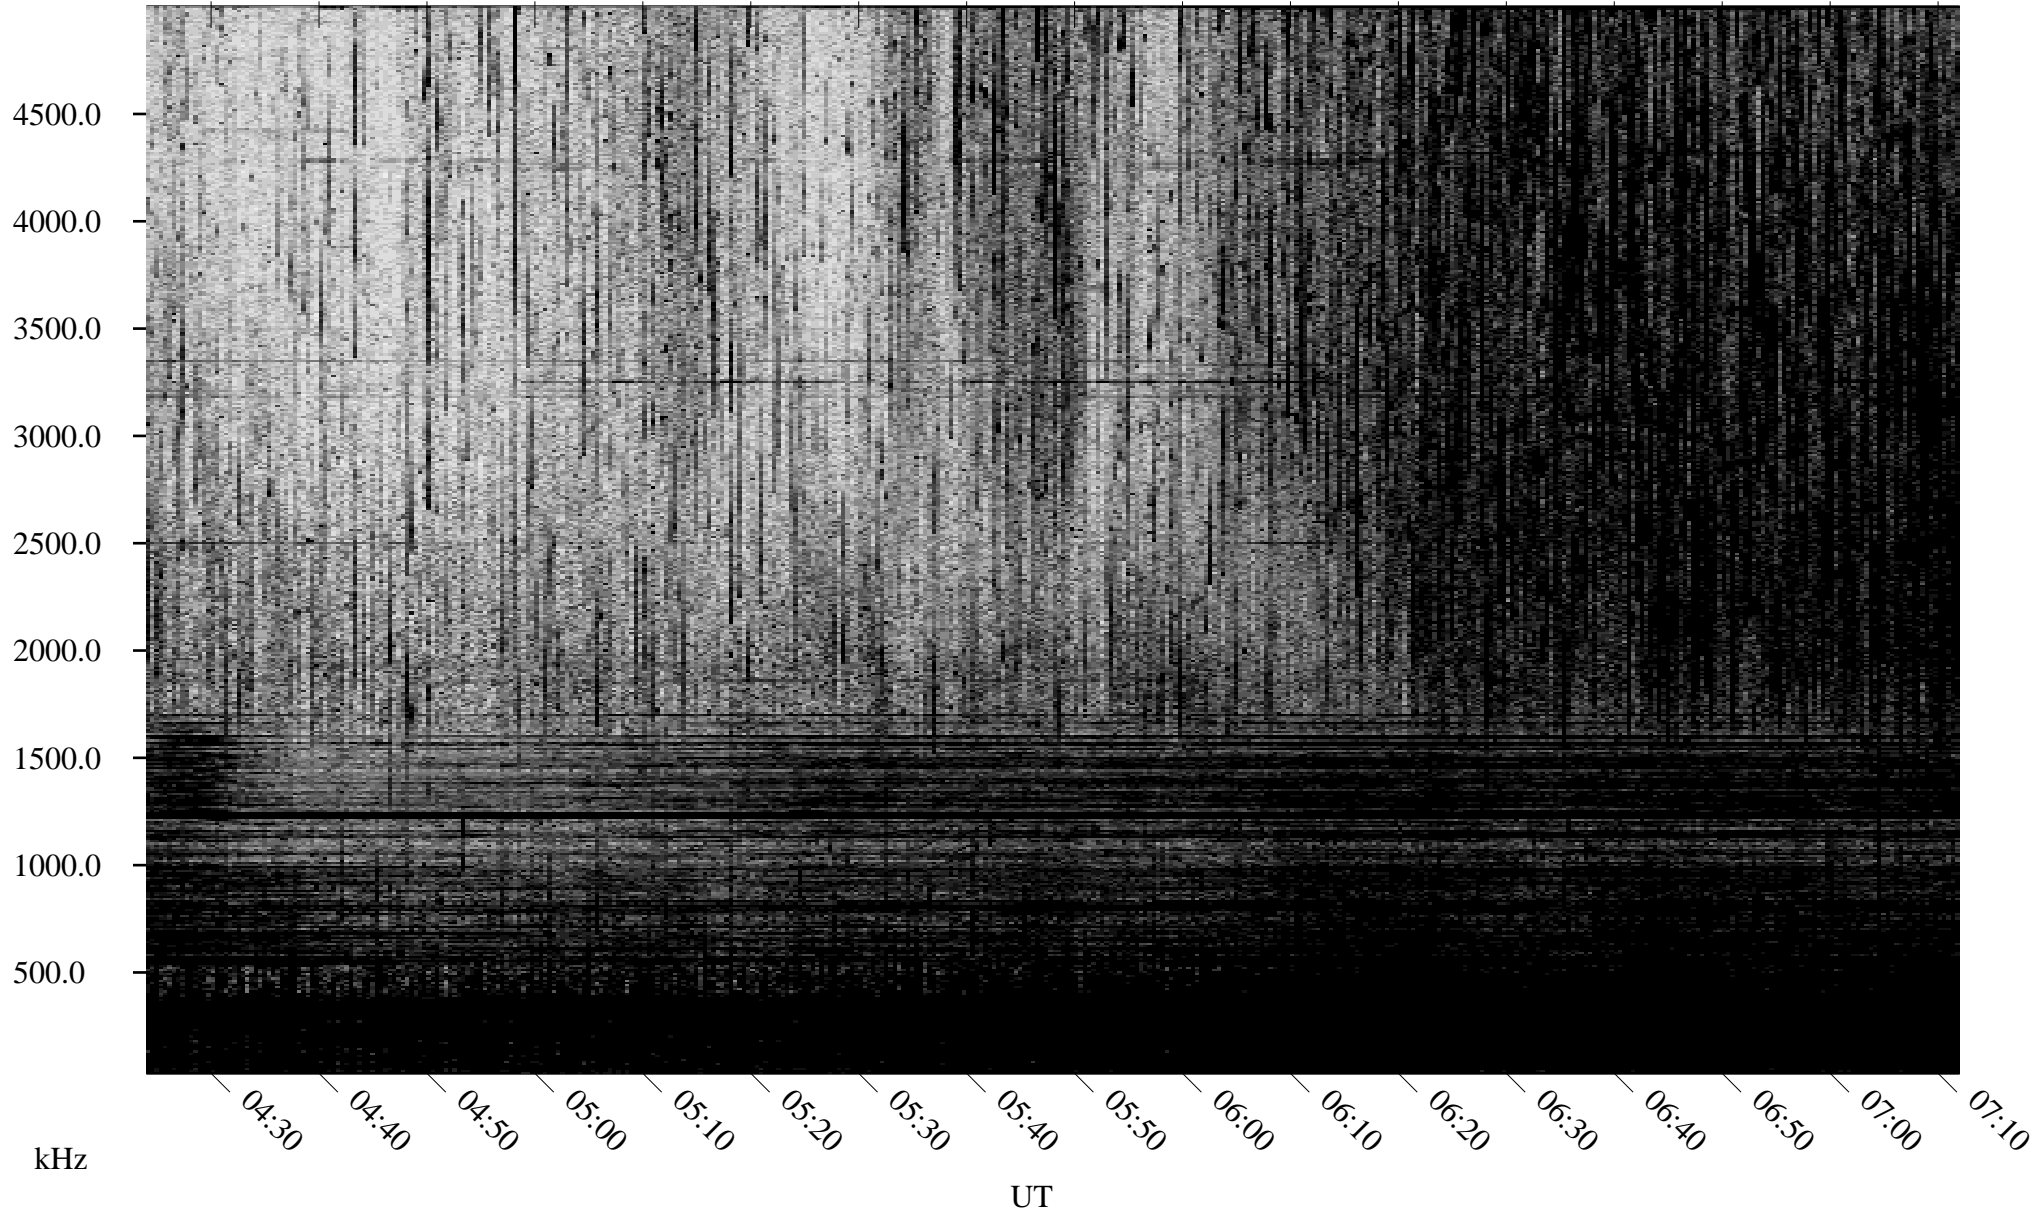

09/01/2007 Churchill, Manitoba

Linear Scale Black = 161 White = 15

CH07244L.R00m max_12

Page 1

09/01/2007 Churchill, Manitoba

Linear Scale Black = 161 White = 15

CH07244L.R00m max_12

Page 2

09/02/2007 Churchill, Manitoba

Linear Scale Black = 161 White = 15

CH07244L.R00m max_12

Page 3

09/02/2007 Churchill, Manitoba

Linear Scale Black = 161 White = 15

CH07244L.R00m max_12

Page 4

09/02/2007 Churchill, Manitoba

Linear Scale Black = 161 White = 15

CH07244L.R00m max_12

Page 5

09/02/2007 Churchill, Manitoba

Linear Scale Black = 161 White = 15

CH07244L.R00m max_12

Page 6

09/02/2007 Churchill, Manitoba

Linear Scale Black = 161 White = 15

CH07244L.R00m max_12

Page 7

09/02/2007 Churchill, Manitoba

Linear Scale Black = 161 White = 15

CH07244L.R00m max_12

Page 8