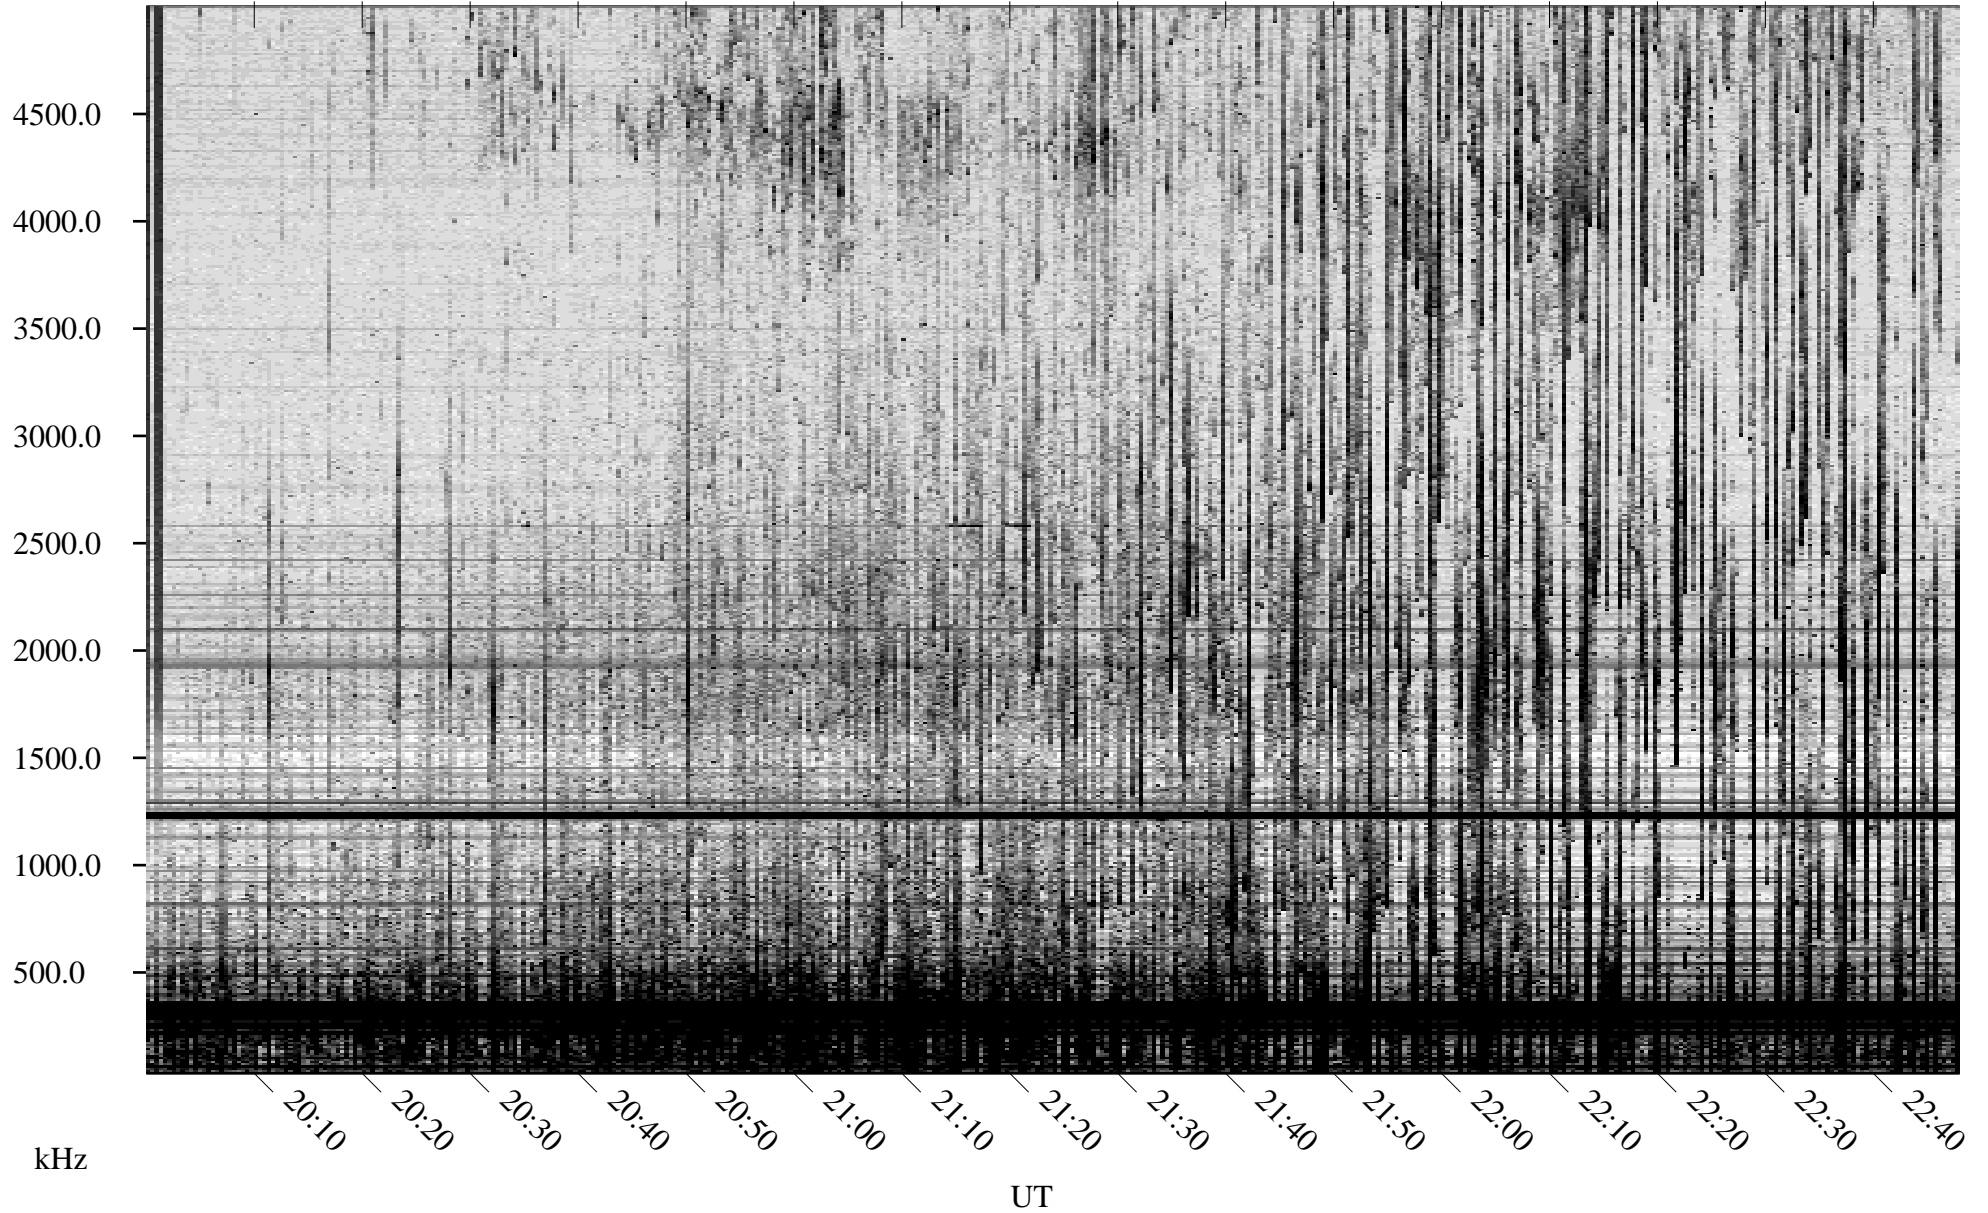

09/01/2007 Churchill, Manitoba

Linear Scale Black = 161 White = 15

CH07244L.R00m max_12

Page 1

09/01/2007 Churchill, Manitoba

Linear Scale Black = 161 White = 15

CH07244L.R00m max_12

Page 2

09/02/2007 Churchill, Manitoba

Linear Scale Black = 161 White = 15

CH07244L.R00m max_12

Page 3

09/02/2007 Churchill, Manitoba

Linear Scale Black = 161 White = 15

CH07244L.R00m max_12

Page 4

09/02/2007 Churchill, Manitoba

Linear Scale Black = 161 White = 15

CH07244L.R00m max_12

Page 5

09/02/2007 Churchill, Manitoba

Linear Scale Black = 161 White = 15

CH07244L.R00m max_12

Page 6

09/02/2007 Churchill, Manitoba

Linear Scale Black = 161 White = 15

CH07244L.R00m max_12

Page 7

09/02/2007 Churchill, Manitoba

Linear Scale Black = 161 White = 15

CH07244L.R00m max_12

Page 8