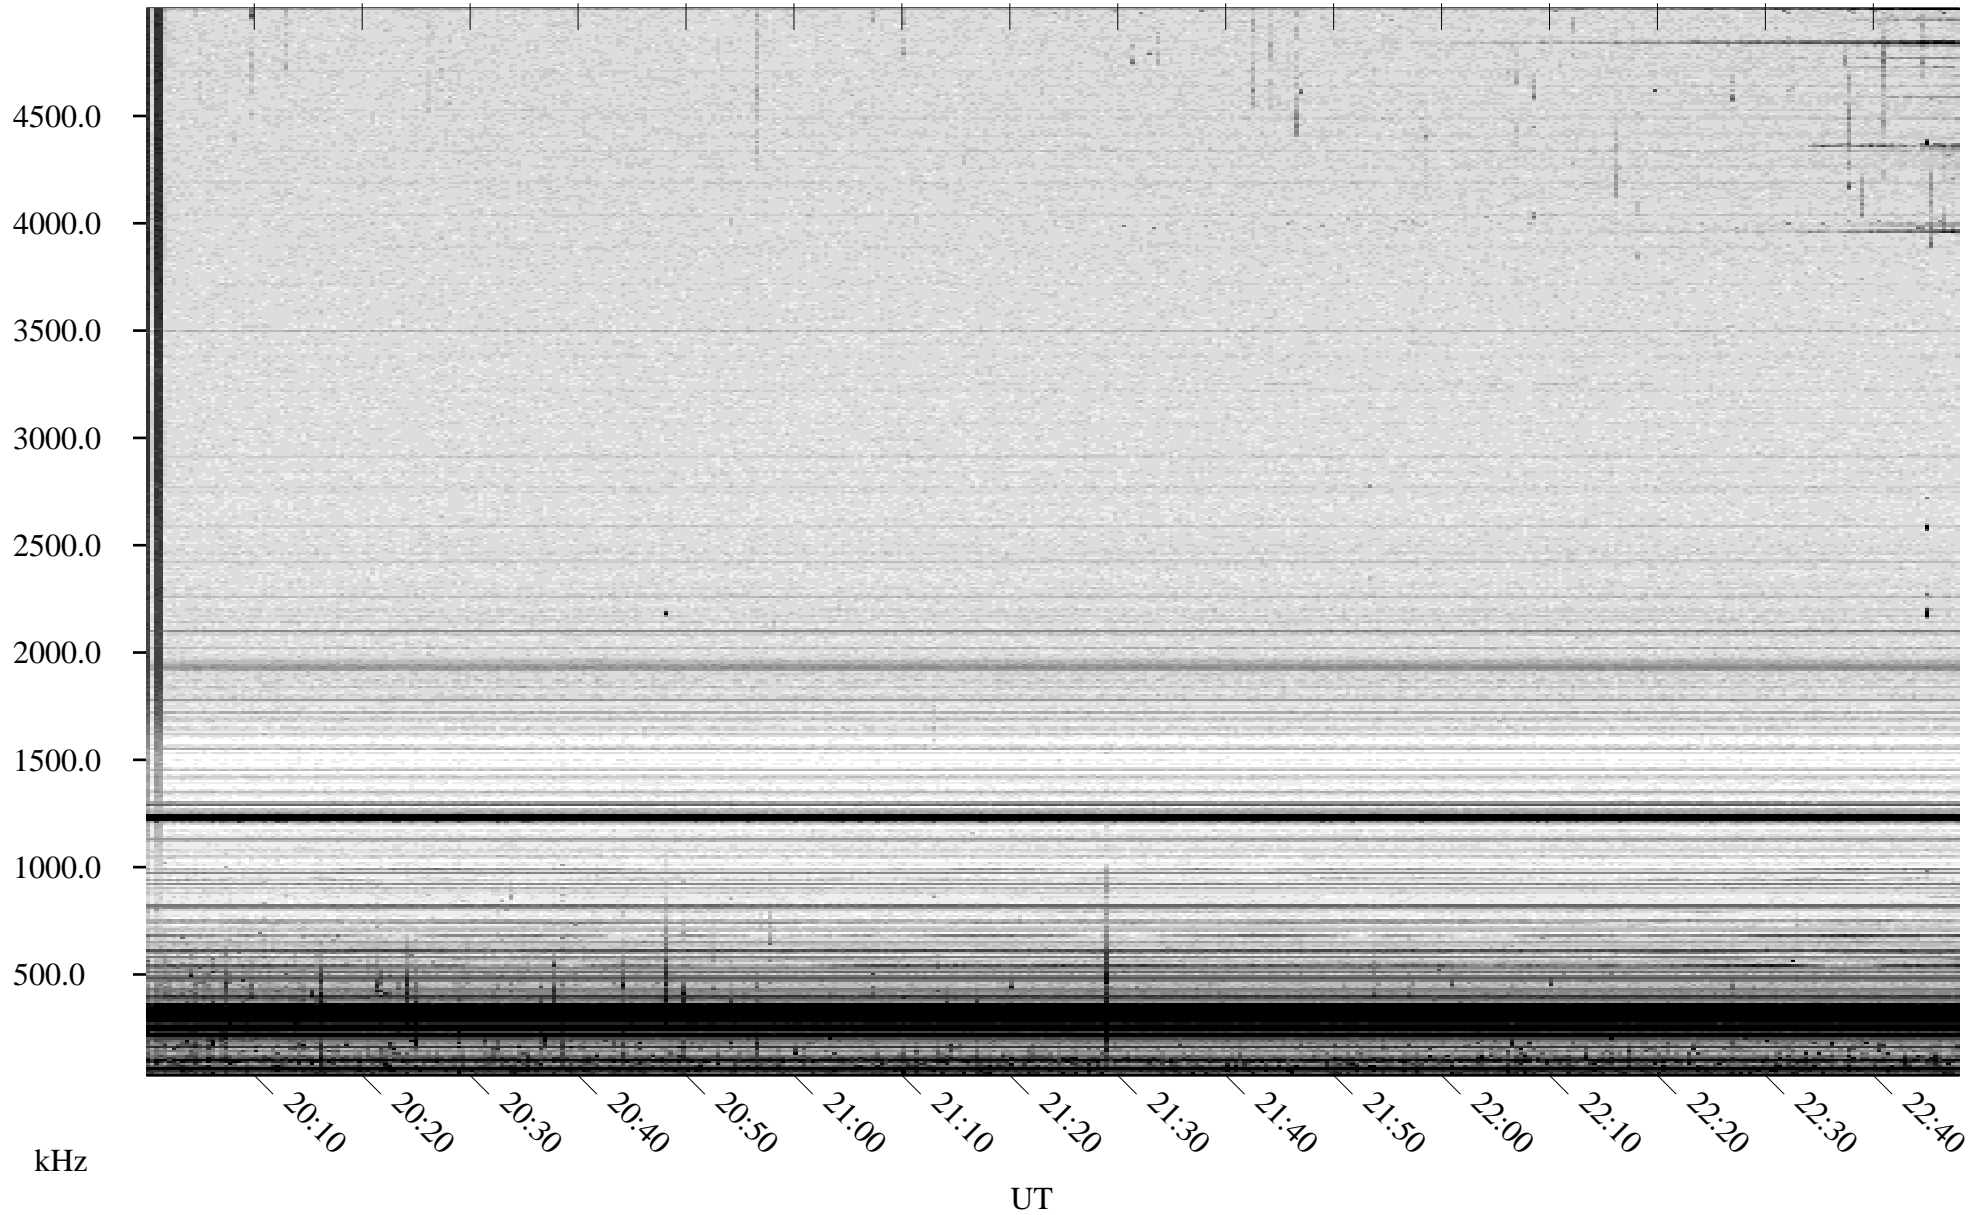

09/02/2007 Churchill, Manitoba

Linear Scale Black = 161 White = 15

CH07245L.R00m max_12

Page 1

09/02/2007 Churchill, Manitoba

Linear Scale Black = 161 White = 15

CH07245L.R00m max_12

Page 2

09/03/2007 Churchill, Manitoba

Linear Scale Black = 161 White = 15

CH07245L.R00m max_12

Page 3

09/03/2007 Churchill, Manitoba

Linear Scale Black = 161 White = 15

CH07245L.R00m max_12

Page 4

09/03/2007 Churchill, Manitoba

Linear Scale Black = 161 White = 15

CH07245L.R00m max_12

Page 5

09/03/2007 Churchill, Manitoba

Linear Scale Black = 161 White = 15

CH07245L.R00m max_12

Page 6

09/03/2007 Churchill, Manitoba

Linear Scale Black = 161 White = 15

CH07245L.R00m max_12

Page 7

09/03/2007 Churchill, Manitoba

Linear Scale Black = 161 White = 15

CH07245L.R00m max_12

Page 8