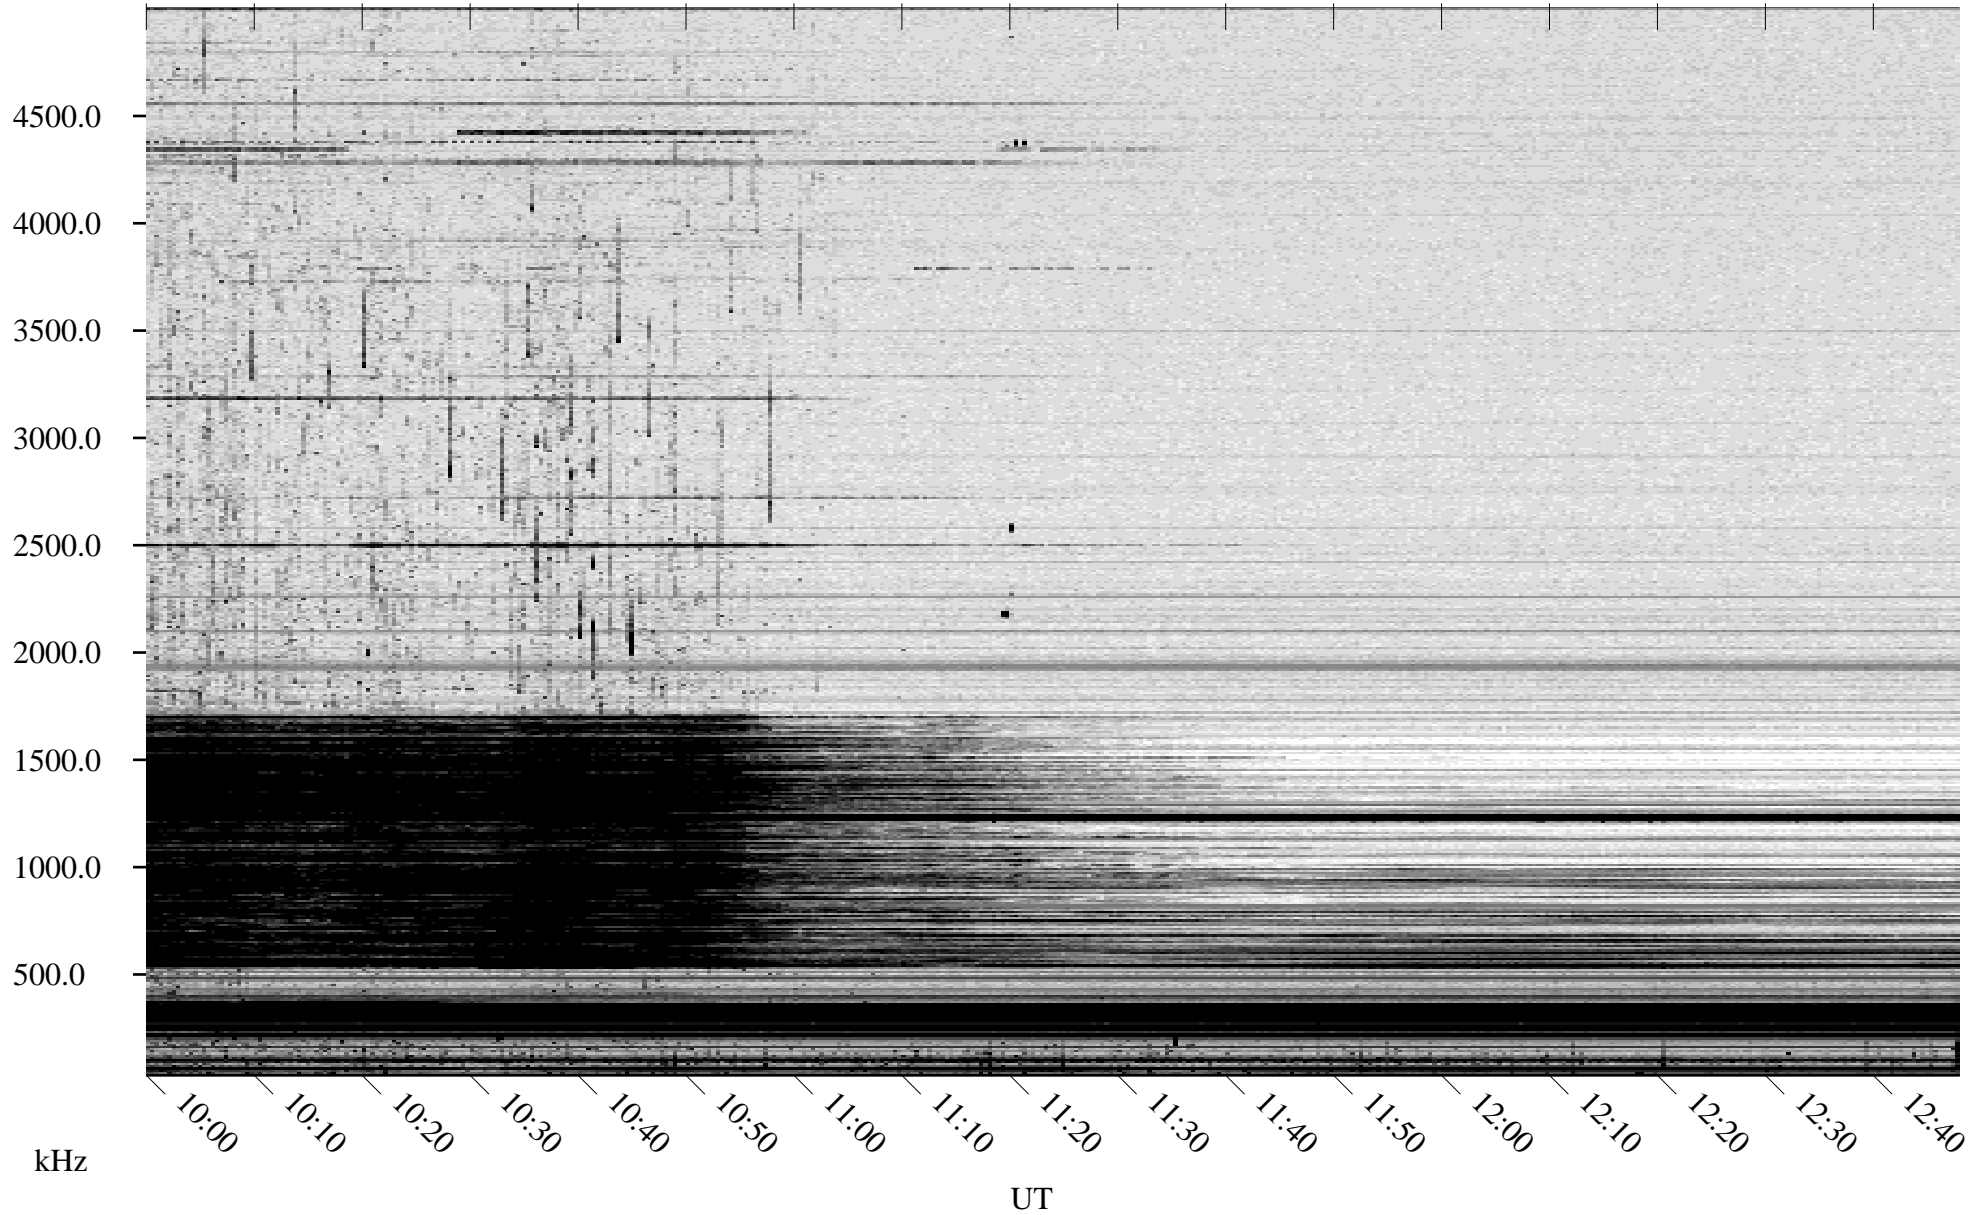

09/02/2007 Churchill, Manitoba

Linear Scale Black = 161 White = 15

CH07245L.R00m max_12

Page 1

09/02/2007 Churchill, Manitoba

Linear Scale Black = 161 White = 15

CH07245L.R00m max_12

Page 2

09/03/2007 Churchill, Manitoba

Linear Scale Black = 161 White = 15

CH07245L.R00m max_12

Page 3

09/03/2007 Churchill, Manitoba

Linear Scale Black = 161 White = 15

CH07245L.R00m max_12

Page 4

09/03/2007 Churchill, Manitoba

Linear Scale Black = 161 White = 15

CH07245L.R00m max_12

Page 5

09/03/2007 Churchill, Manitoba

Linear Scale Black = 161 White = 15

CH07245L.R00m max_12

Page 6

09/03/2007 Churchill, Manitoba

Linear Scale Black = 161 White = 15

CH07245L.R00m max_12

Page 7

09/03/2007 Churchill, Manitoba

Linear Scale Black = 161 White = 15

CH07245L.R00m max_12

Page 8