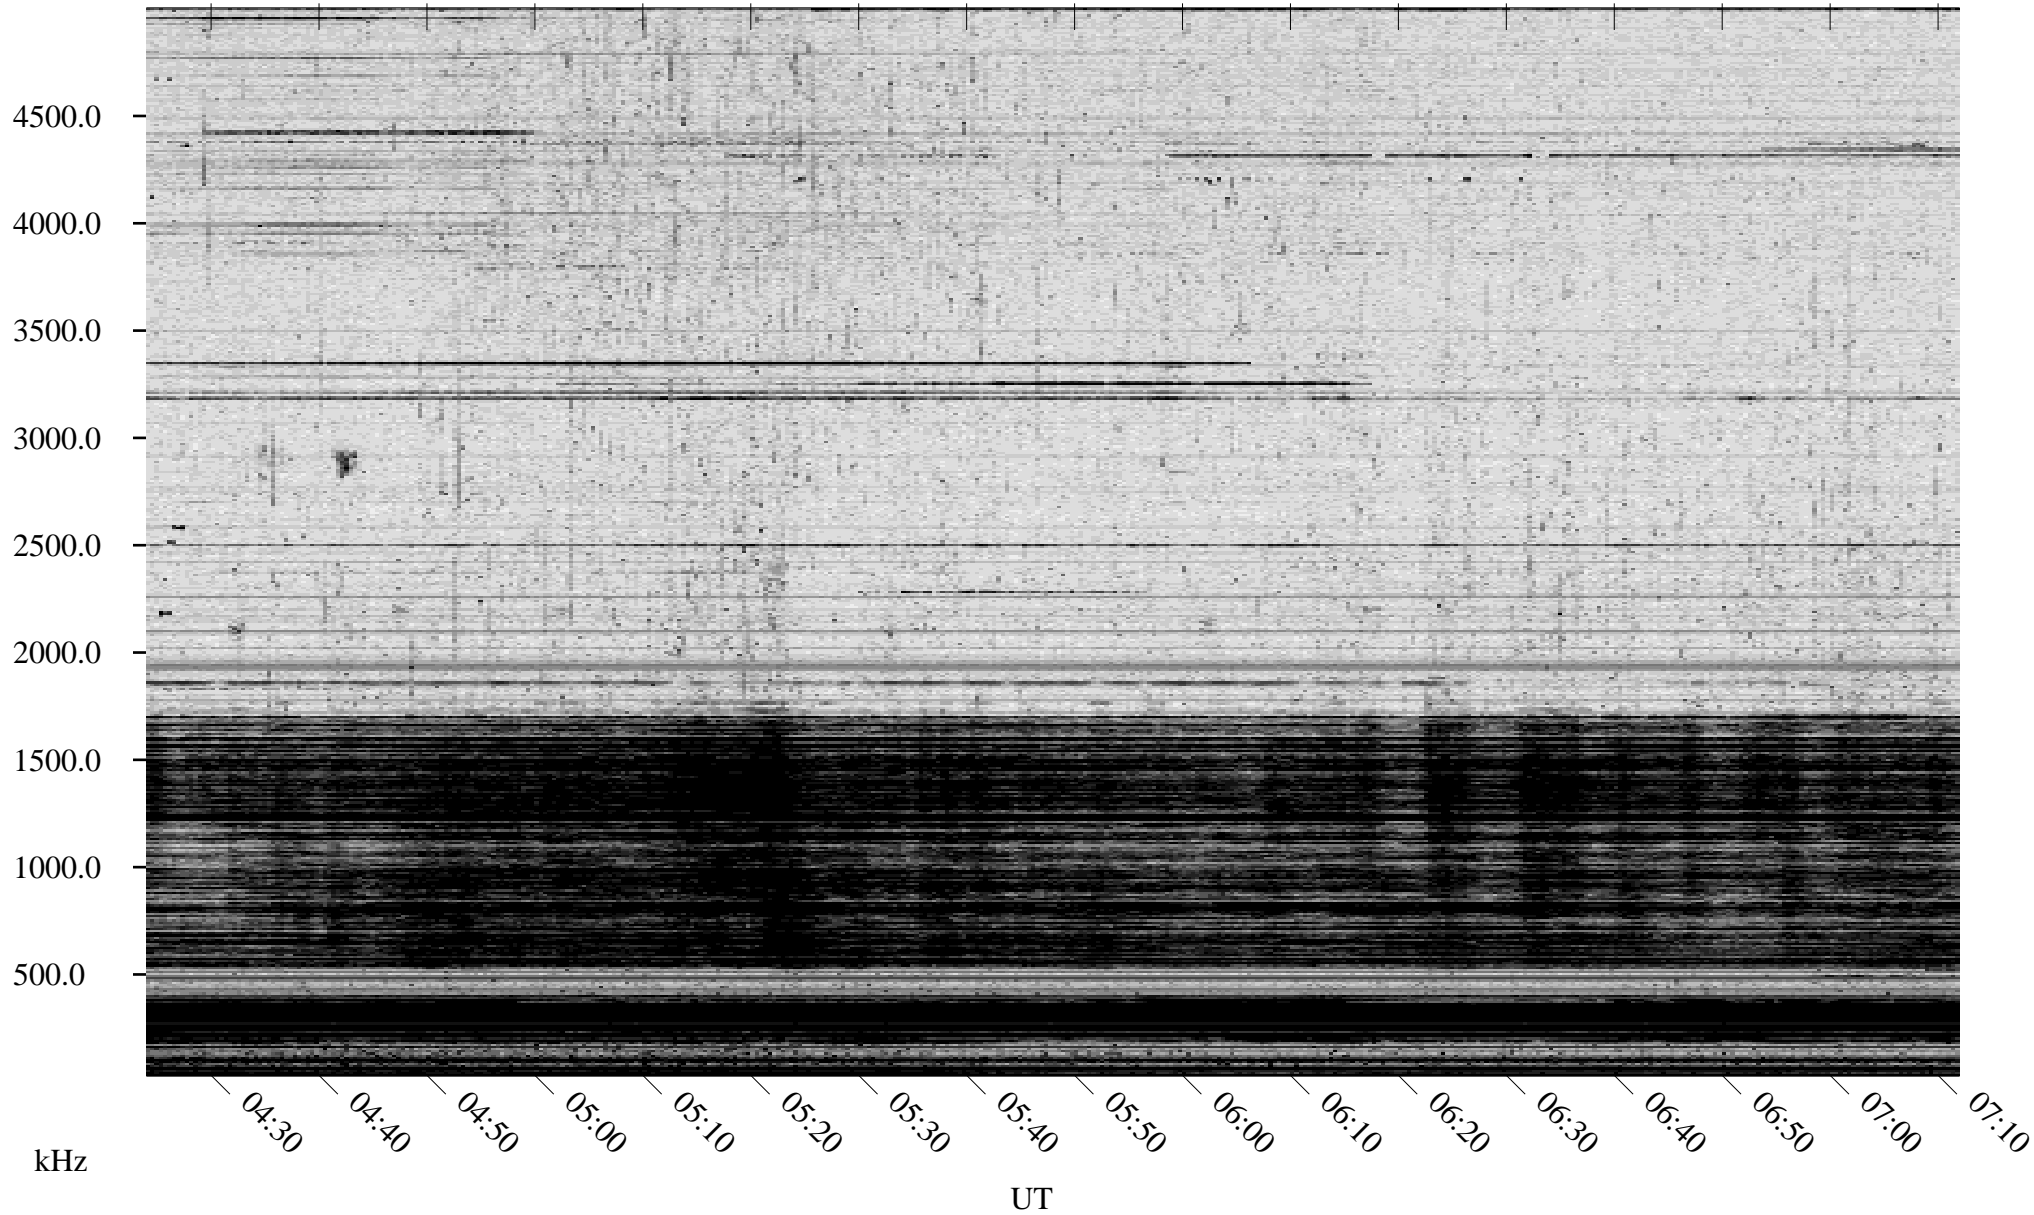

09/02/2007 Churchill, Manitoba

Linear Scale Black = 161 White = 15

CH07245L.R00m max_12

Page 1

09/02/2007 Churchill, Manitoba

Linear Scale Black = 161 White = 15

CH07245L.R00m max_12

Page 2

09/03/2007 Churchill, Manitoba

Linear Scale Black = 161 White = 15

CH07245L.R00m max_12

Page 3

09/03/2007 Churchill, Manitoba

Linear Scale Black = 161 White = 15

CH07245L.R00m max_12

Page 4

09/03/2007 Churchill, Manitoba

Linear Scale Black = 161 White = 15

CH07245L.R00m max_12

Page 5

09/03/2007 Churchill, Manitoba

Linear Scale Black = 161 White = 15

CH07245L.R00m max_12

Page 6

09/03/2007 Churchill, Manitoba

Linear Scale Black = 161 White = 15

CH07245L.R00m max_12

Page 7

09/03/2007 Churchill, Manitoba

Linear Scale Black = 161 White = 15

CH07245L.R00m max_12

Page 8