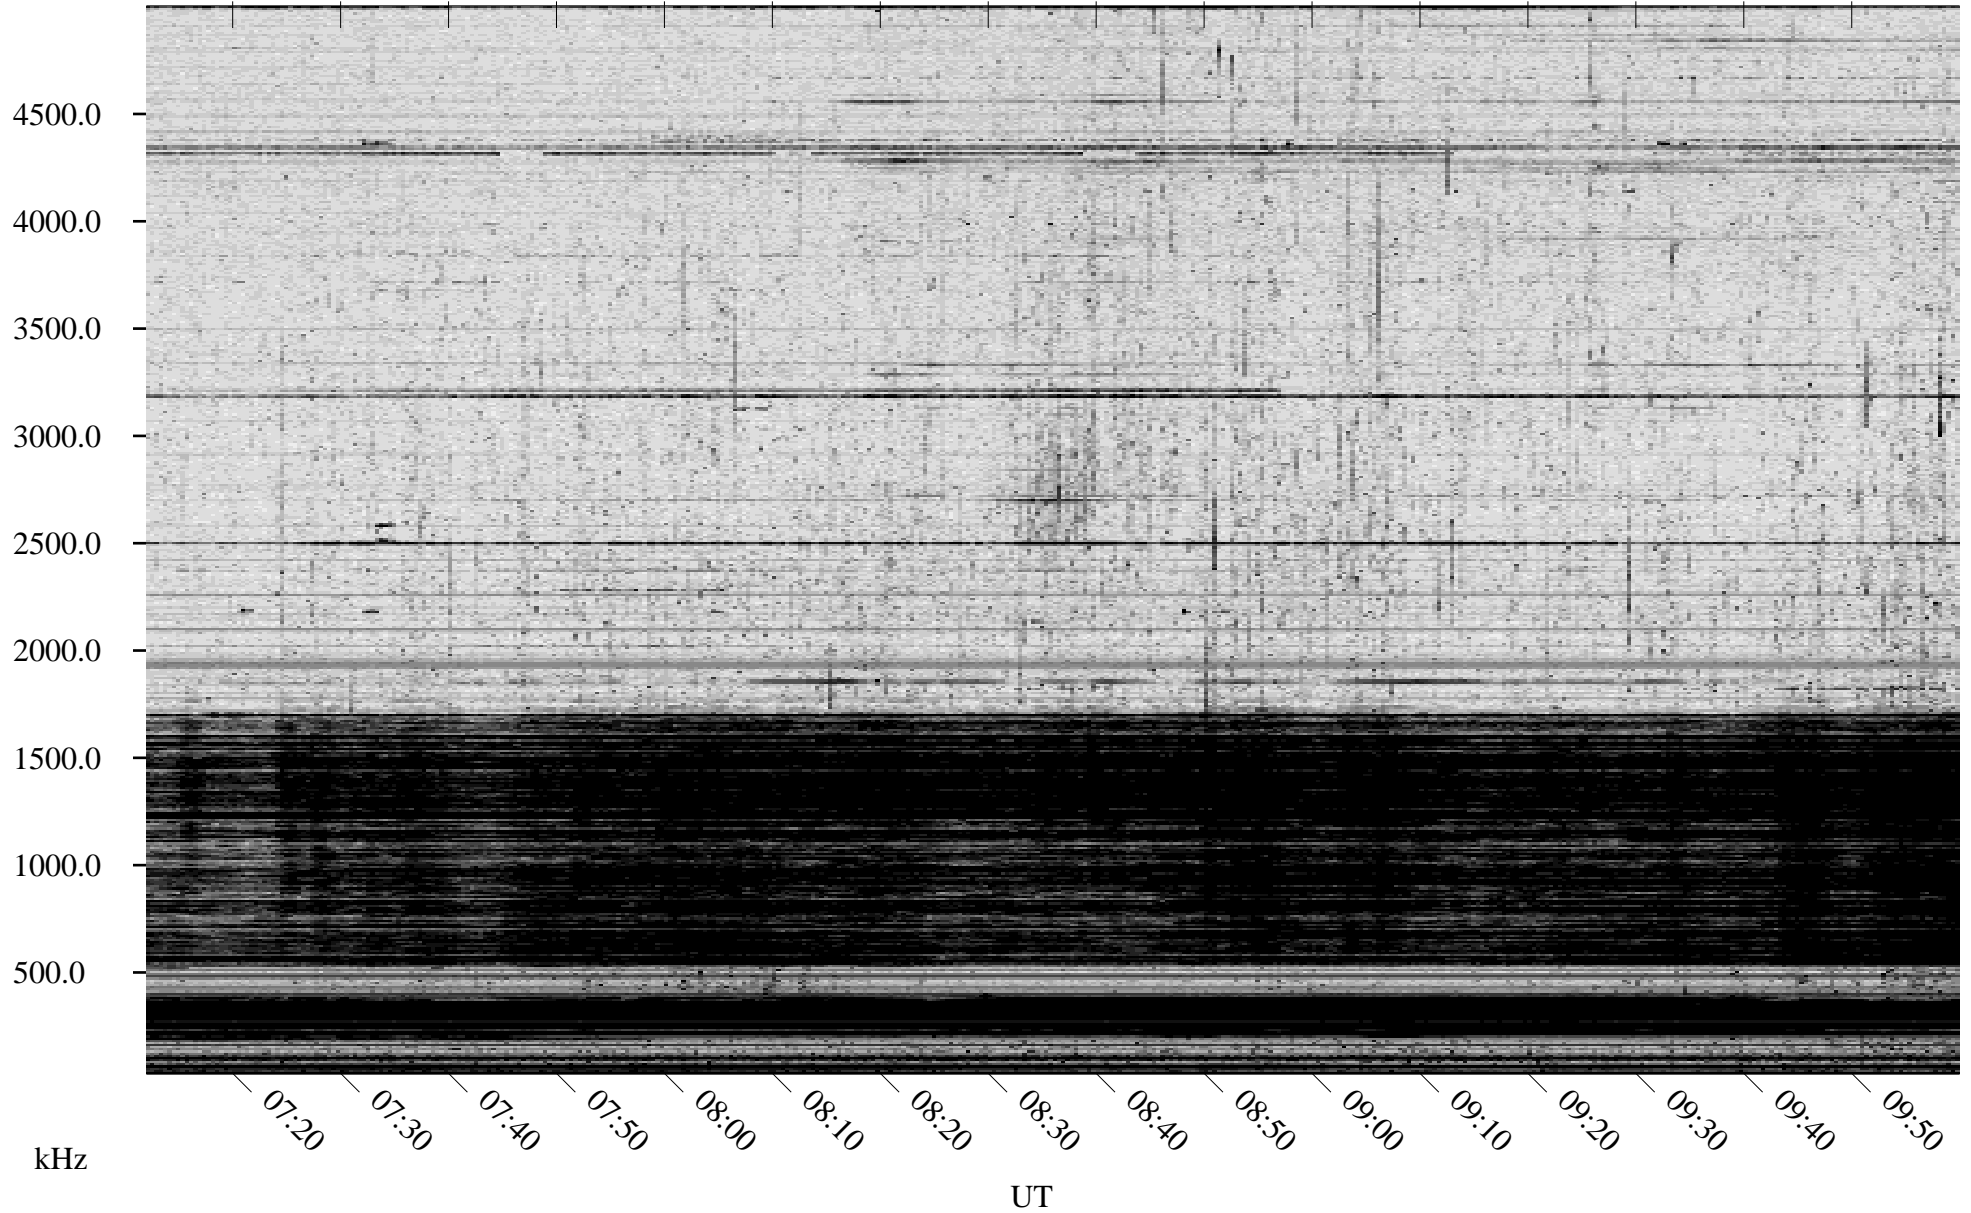

09/02/2007 Churchill, Manitoba

Linear Scale Black = 161 White = 15

CH07245L.R00m max_12

Page 1

09/02/2007 Churchill, Manitoba

Linear Scale Black = 161 White = 15

CH07245L.R00m max_12

Page 2

09/03/2007 Churchill, Manitoba

Linear Scale Black = 161 White = 15

CH07245L.R00m max_12

Page 3

09/03/2007 Churchill, Manitoba

Linear Scale Black = 161 White = 15

CH07245L.R00m max_12

Page 4

09/03/2007 Churchill, Manitoba

Linear Scale Black = 161 White = 15

CH07245L.R00m max_12

Page 5

09/03/2007 Churchill, Manitoba

Linear Scale Black = 161 White = 15

CH07245L.R00m max_12

Page 6

09/03/2007 Churchill, Manitoba

Linear Scale Black = 161 White = 15

CH07245L.R00m max_12

Page 7

09/03/2007 Churchill, Manitoba

Linear Scale Black = 161 White = 15

CH07245L.R00m max_12

Page 8