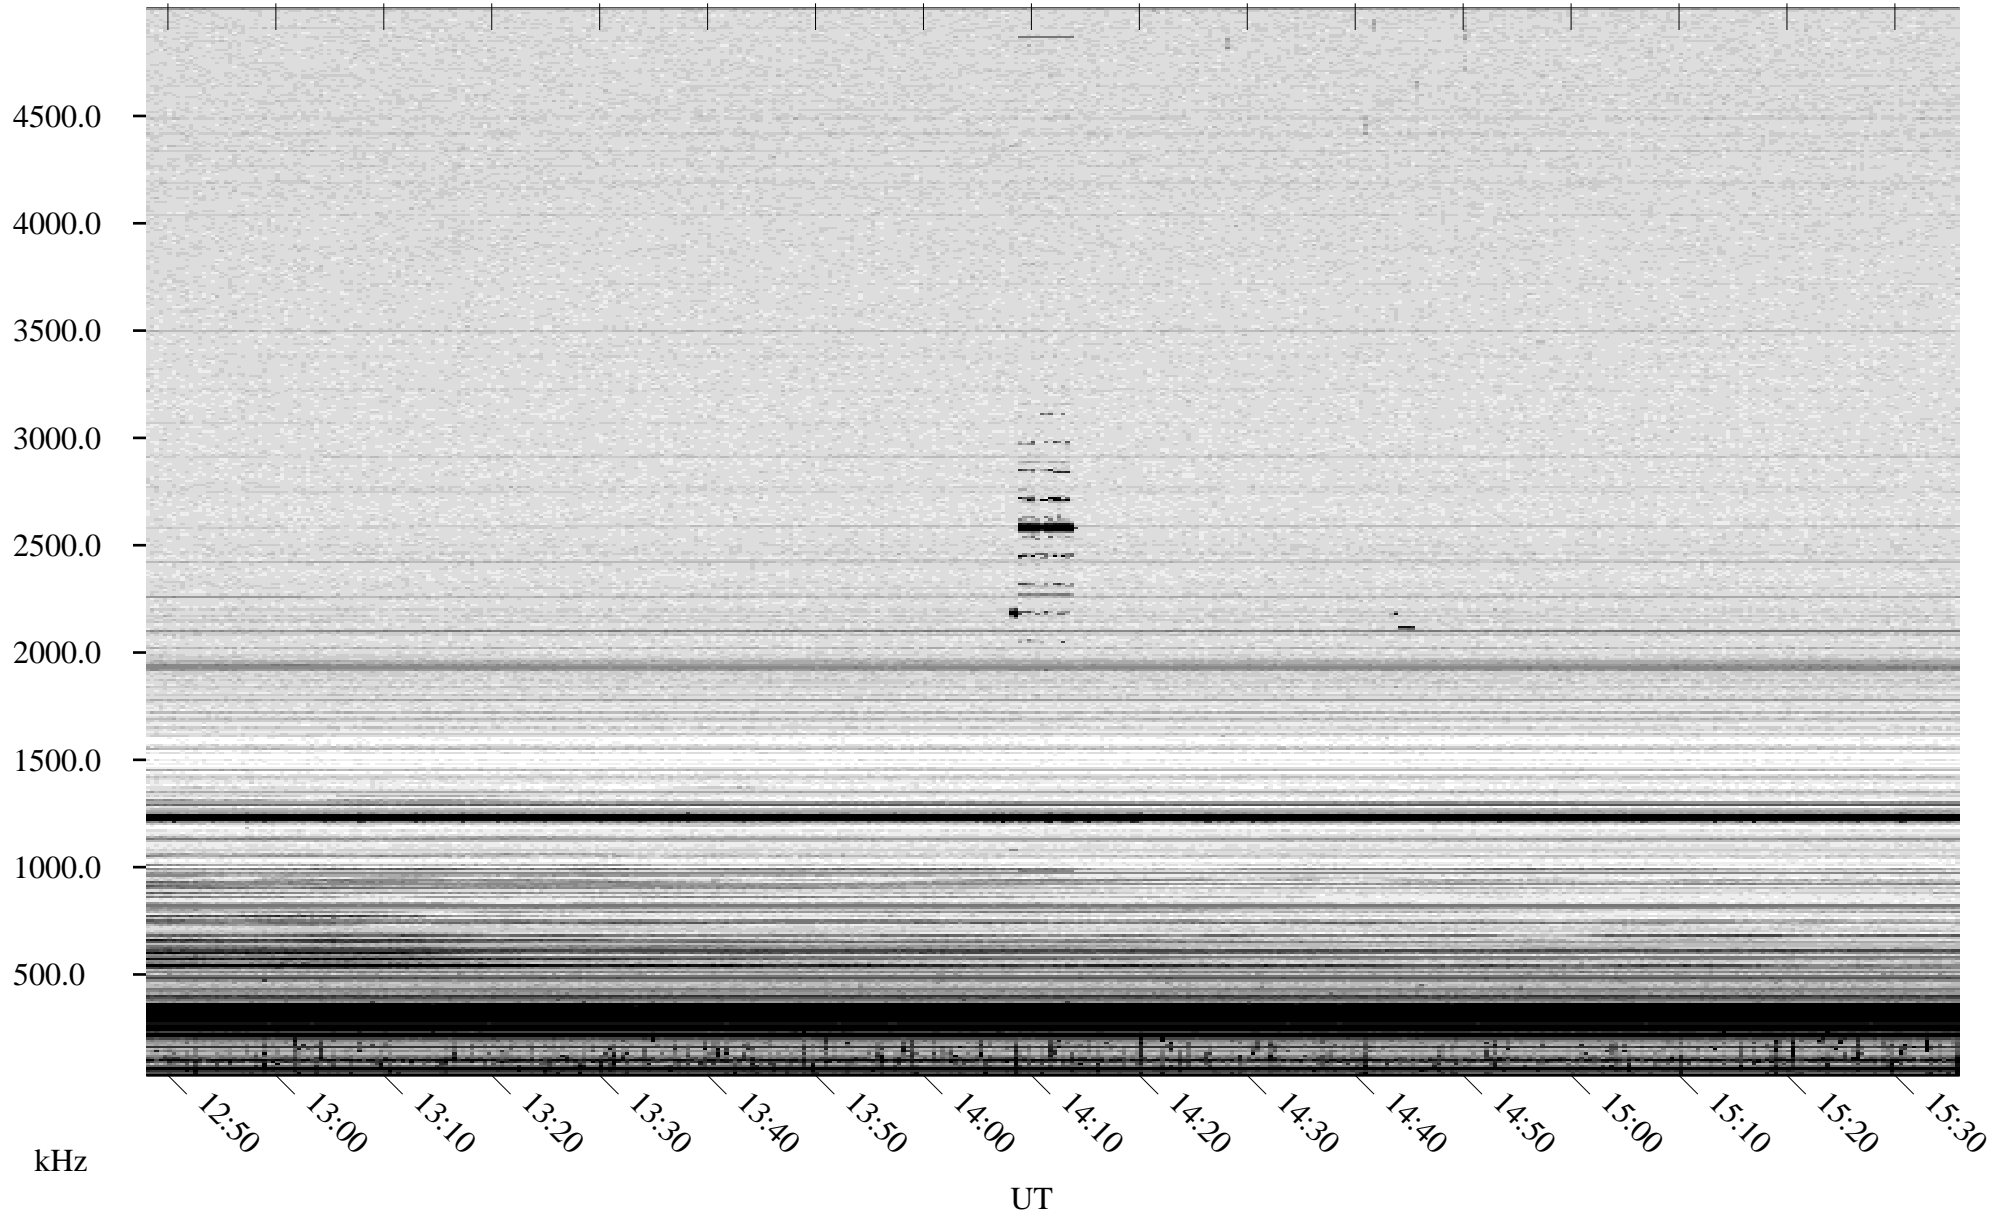

09/02/2007 Churchill, Manitoba

Linear Scale Black = 161 White = 15

CH07245L.R00m max_12

Page 1

09/02/2007 Churchill, Manitoba

Linear Scale Black = 161 White = 15

CH07245L.R00m max_12

Page 2

09/03/2007 Churchill, Manitoba

Linear Scale Black = 161 White = 15

CH07245L.R00m max_12

Page 3

09/03/2007 Churchill, Manitoba

Linear Scale Black = 161 White = 15

CH07245L.R00m max_12

Page 4

09/03/2007 Churchill, Manitoba

Linear Scale Black = 161 White = 15

CH07245L.R00m max_12

Page 5

09/03/2007 Churchill, Manitoba

Linear Scale Black = 161 White = 15

CH07245L.R00m max_12

Page 6

09/03/2007 Churchill, Manitoba

Linear Scale Black = 161 White = 15

CH07245L.R00m max_12

Page 7

09/03/2007 Churchill, Manitoba

Linear Scale Black = 161 White = 15

CH07245L.R00m max_12

Page 8