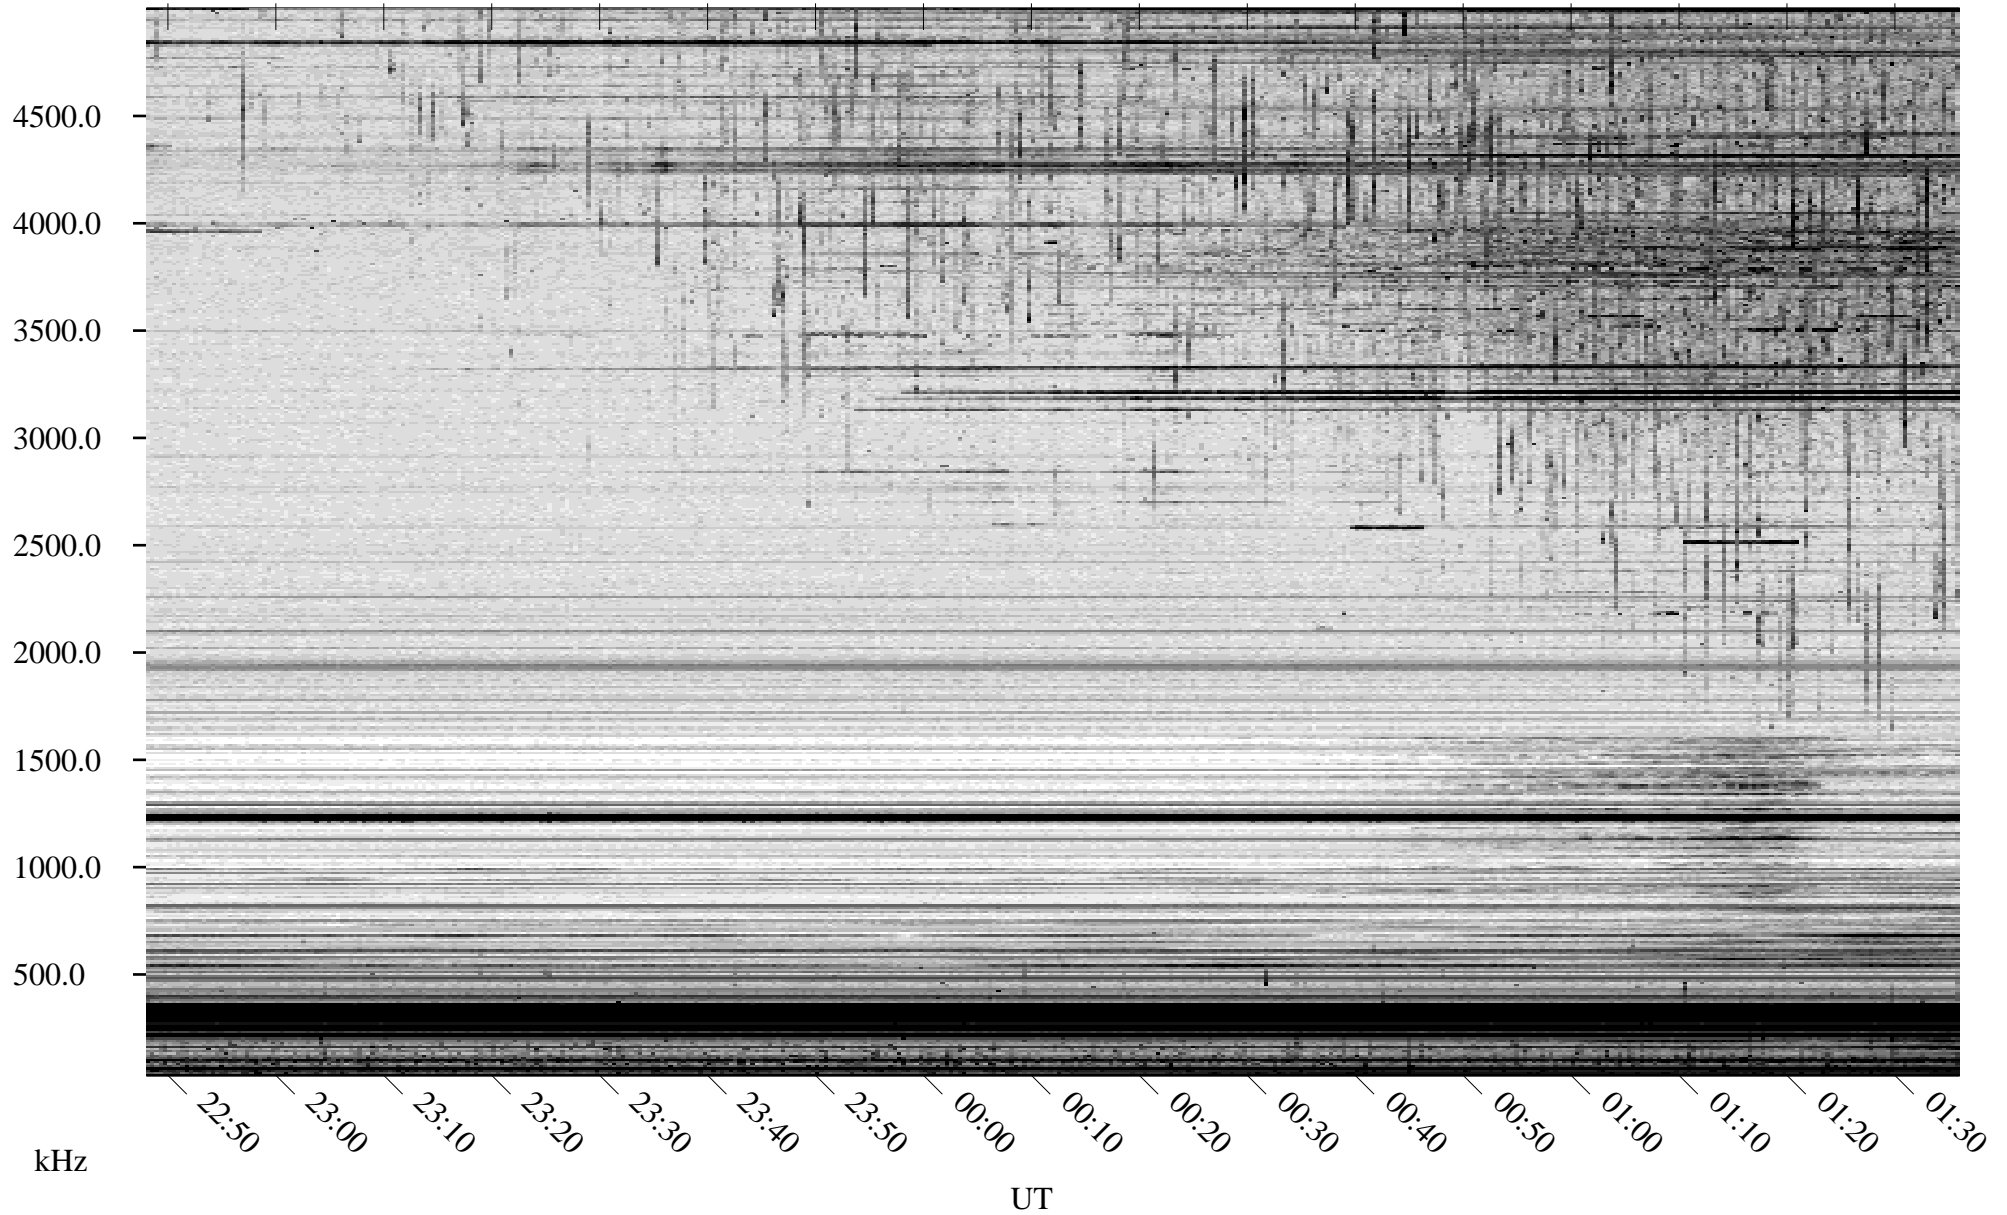

09/02/2007 Churchill, Manitoba

Linear Scale Black = 161 White = 15

CH07245L.R00m max_12

Page 1

09/02/2007 Churchill, Manitoba

Linear Scale Black = 161 White = 15

CH07245L.R00m max_12

Page 2

09/03/2007 Churchill, Manitoba

Linear Scale Black = 161 White = 15

CH07245L.R00m max_12

Page 3

09/03/2007 Churchill, Manitoba

Linear Scale Black = 161 White = 15

CH07245L.R00m max_12

Page 4

09/03/2007 Churchill, Manitoba

Linear Scale Black = 161 White = 15

CH07245L.R00m max_12

Page 5

09/03/2007 Churchill, Manitoba

Linear Scale Black = 161 White = 15

CH07245L.R00m max_12

Page 6

09/03/2007 Churchill, Manitoba

Linear Scale Black = 161 White = 15

CH07245L.R00m max_12

Page 7

09/03/2007 Churchill, Manitoba

Linear Scale Black = 161 White = 15

CH07245L.R00m max_12

Page 8