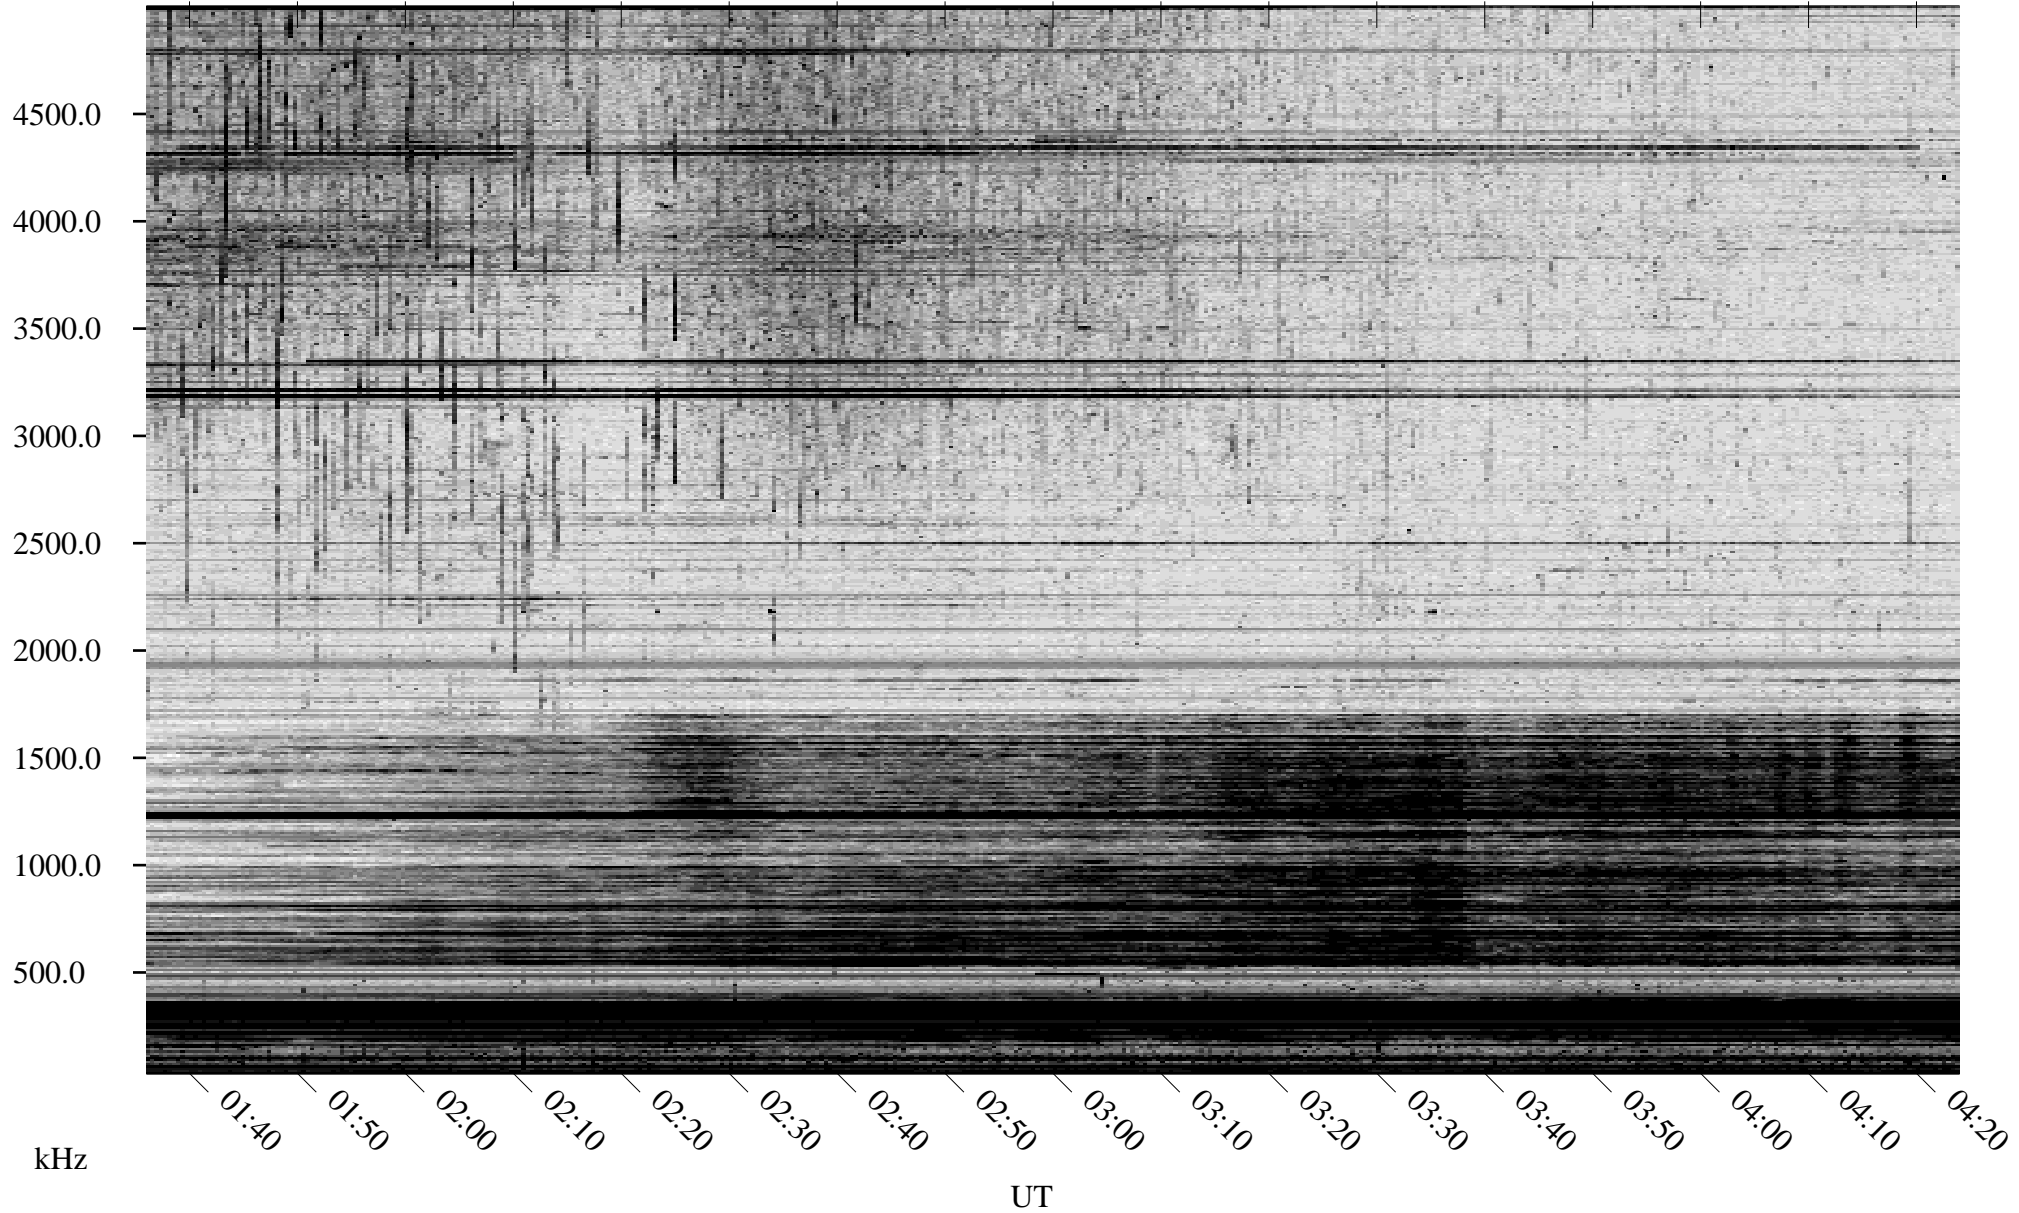

09/02/2007 Churchill, Manitoba

Linear Scale Black = 161 White = 15

CH07245L.R00m max_12

Page 1

09/02/2007 Churchill, Manitoba

Linear Scale Black = 161 White = 15

CH07245L.R00m max_12

Page 2

09/03/2007 Churchill, Manitoba

Linear Scale Black = 161 White = 15

CH07245L.R00m max_12

Page 3

09/03/2007 Churchill, Manitoba

Linear Scale Black = 161 White = 15

CH07245L.R00m max_12

Page 4

09/03/2007 Churchill, Manitoba

Linear Scale Black = 161 White = 15

CH07245L.R00m max_12

Page 5

09/03/2007 Churchill, Manitoba

Linear Scale Black = 161 White = 15

CH07245L.R00m max_12

Page 6

09/03/2007 Churchill, Manitoba

Linear Scale Black = 161 White = 15

CH07245L.R00m max_12

Page 7

09/03/2007 Churchill, Manitoba

Linear Scale Black = 161 White = 15

CH07245L.R00m max_12

Page 8