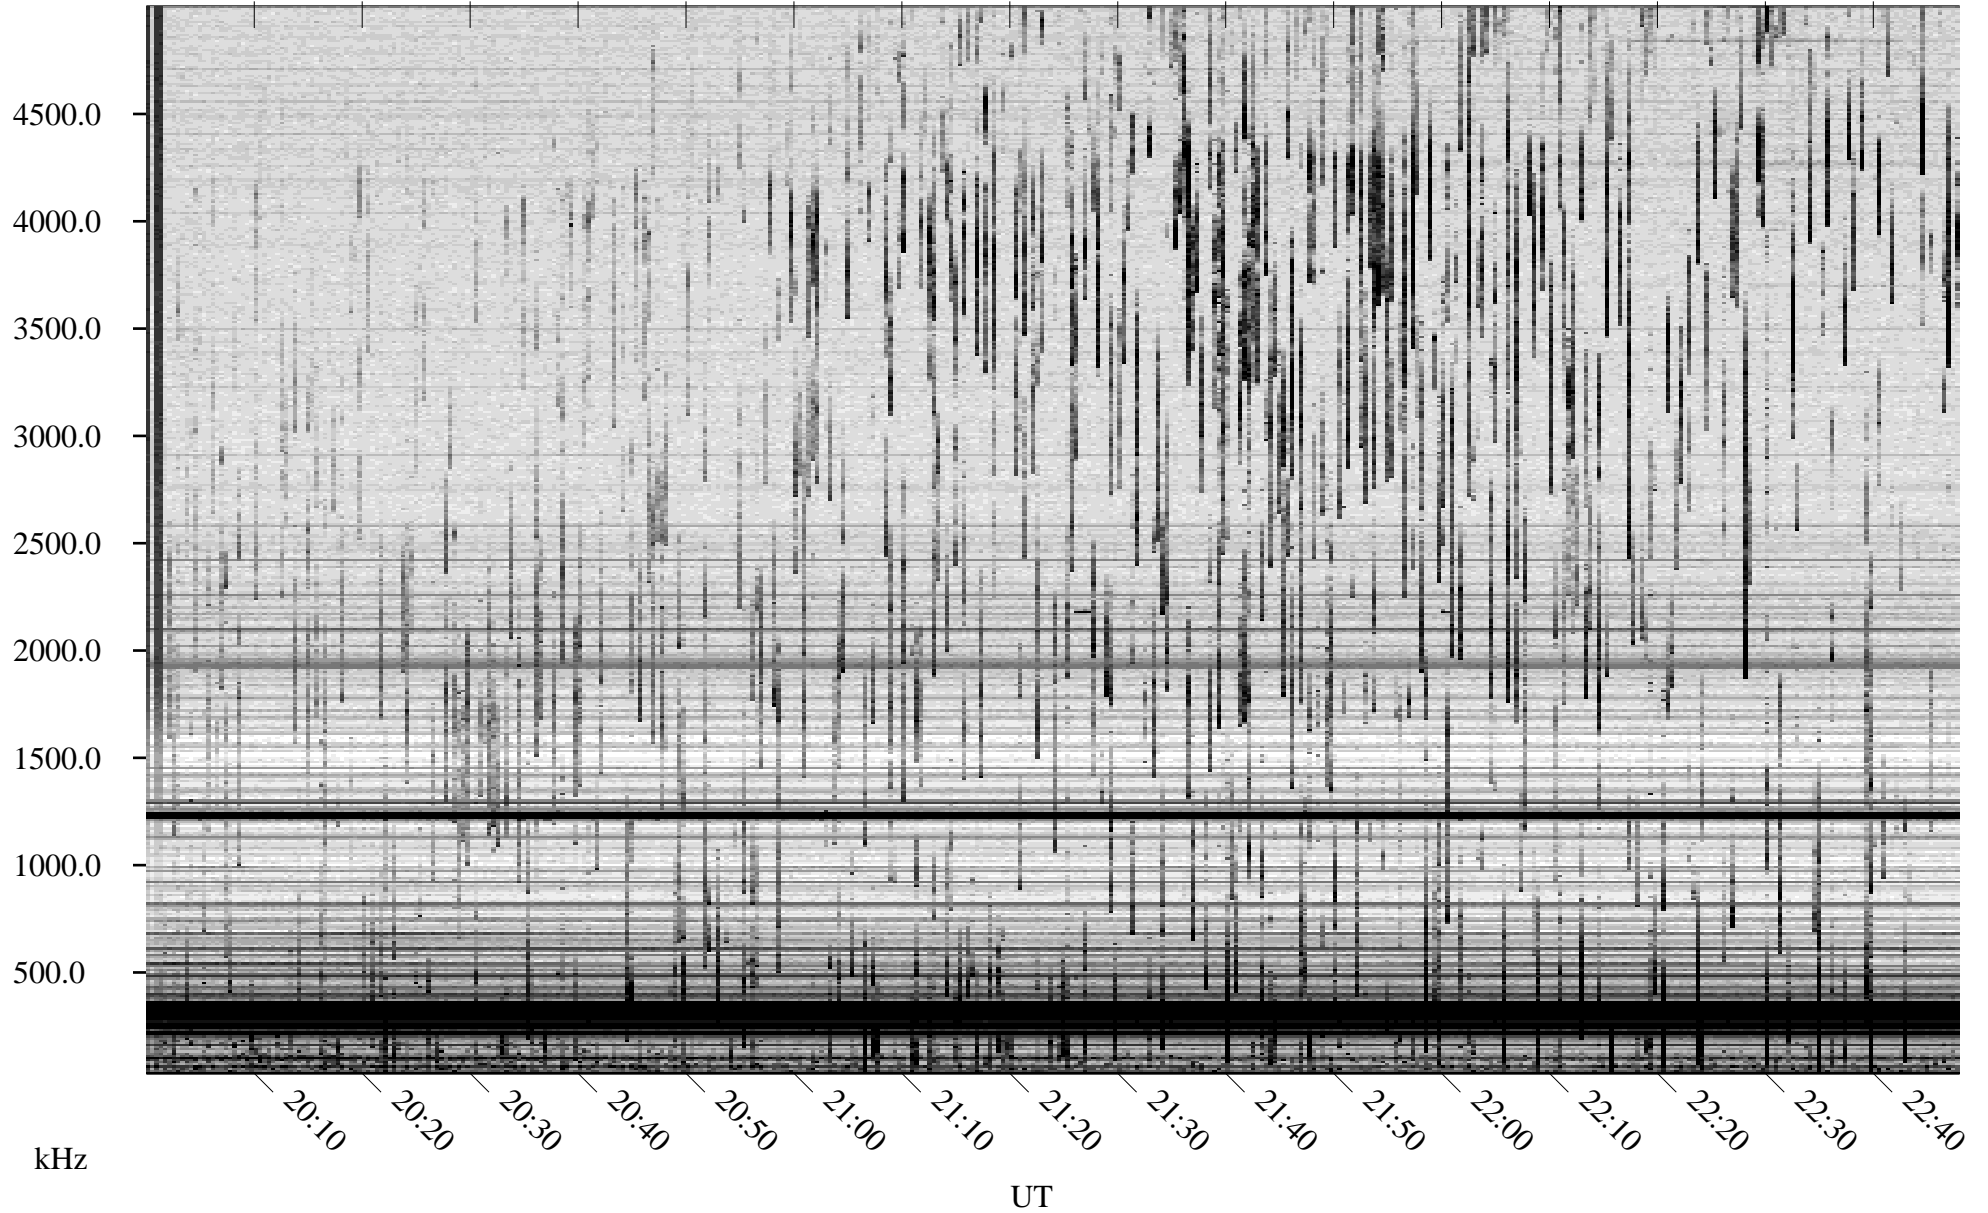

09/03/2007 Churchill, Manitoba

Linear Scale Black = 161 White = 15

CH07246L.R00m max_12

Page 1

09/03/2007 Churchill, Manitoba

Linear Scale Black = 161 White = 15

CH07246L.R00m max_12

Page 2

09/04/2007 Churchill, Manitoba

Linear Scale Black = 161 White = 15

CH07246L.R00m max_12

Page 3

09/04/2007 Churchill, Manitoba

Linear Scale Black = 161 White = 15

CH07246L.R00m max_12

Page 4

09/04/2007 Churchill, Manitoba

Linear Scale Black = 161 White = 15

CH07246L.R00m max_12

Page 5

09/04/2007 Churchill, Manitoba

Linear Scale Black = 161 White = 15

CH07246L.R00m max_12

Page 6

09/04/2007 Churchill, Manitoba

Linear Scale Black = 161 White = 15

CH07246L.R00m max_12

Page 7

09/04/2007 Churchill, Manitoba

Linear Scale Black = 161 White = 15

CH07246L.R00m max_12

Page 8