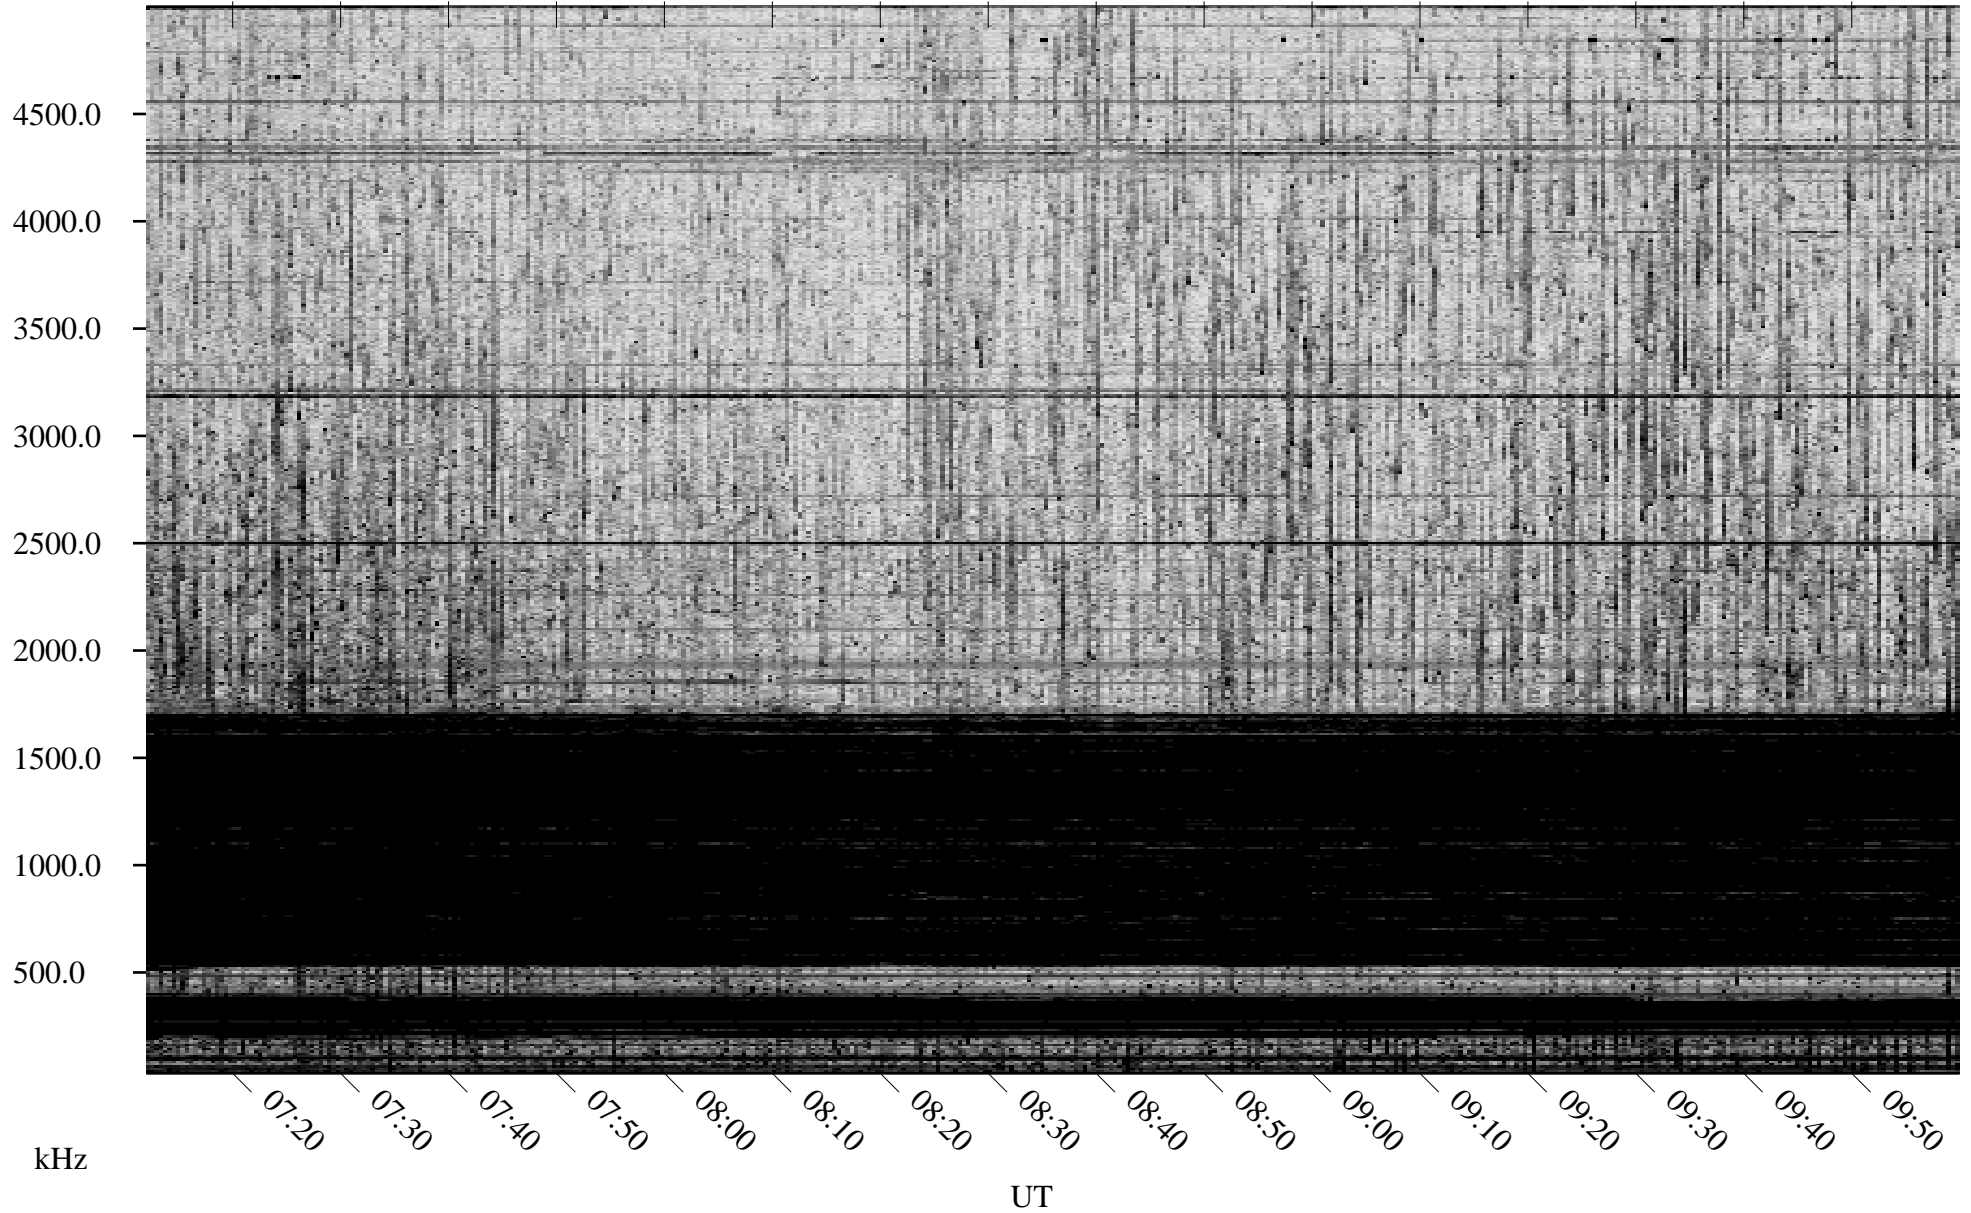

09/03/2007 Churchill, Manitoba

Linear Scale Black = 161 White = 15

CH07246L.R00m max_12

Page 1

09/03/2007 Churchill, Manitoba

Linear Scale Black = 161 White = 15

CH07246L.R00m max_12

Page 2

09/04/2007 Churchill, Manitoba

Linear Scale Black = 161 White = 15

CH07246L.R00m max_12

Page 3

09/04/2007 Churchill, Manitoba

Linear Scale Black = 161 White = 15

CH07246L.R00m max_12

Page 4

09/04/2007 Churchill, Manitoba

Linear Scale Black = 161 White = 15

CH07246L.R00m max_12

Page 5

09/04/2007 Churchill, Manitoba

Linear Scale Black = 161 White = 15

CH07246L.R00m max_12

Page 6

09/04/2007 Churchill, Manitoba

Linear Scale Black = 161 White = 15

CH07246L.R00m max_12

Page 7

09/04/2007 Churchill, Manitoba

Linear Scale Black = 161 White = 15

CH07246L.R00m max_12

Page 8