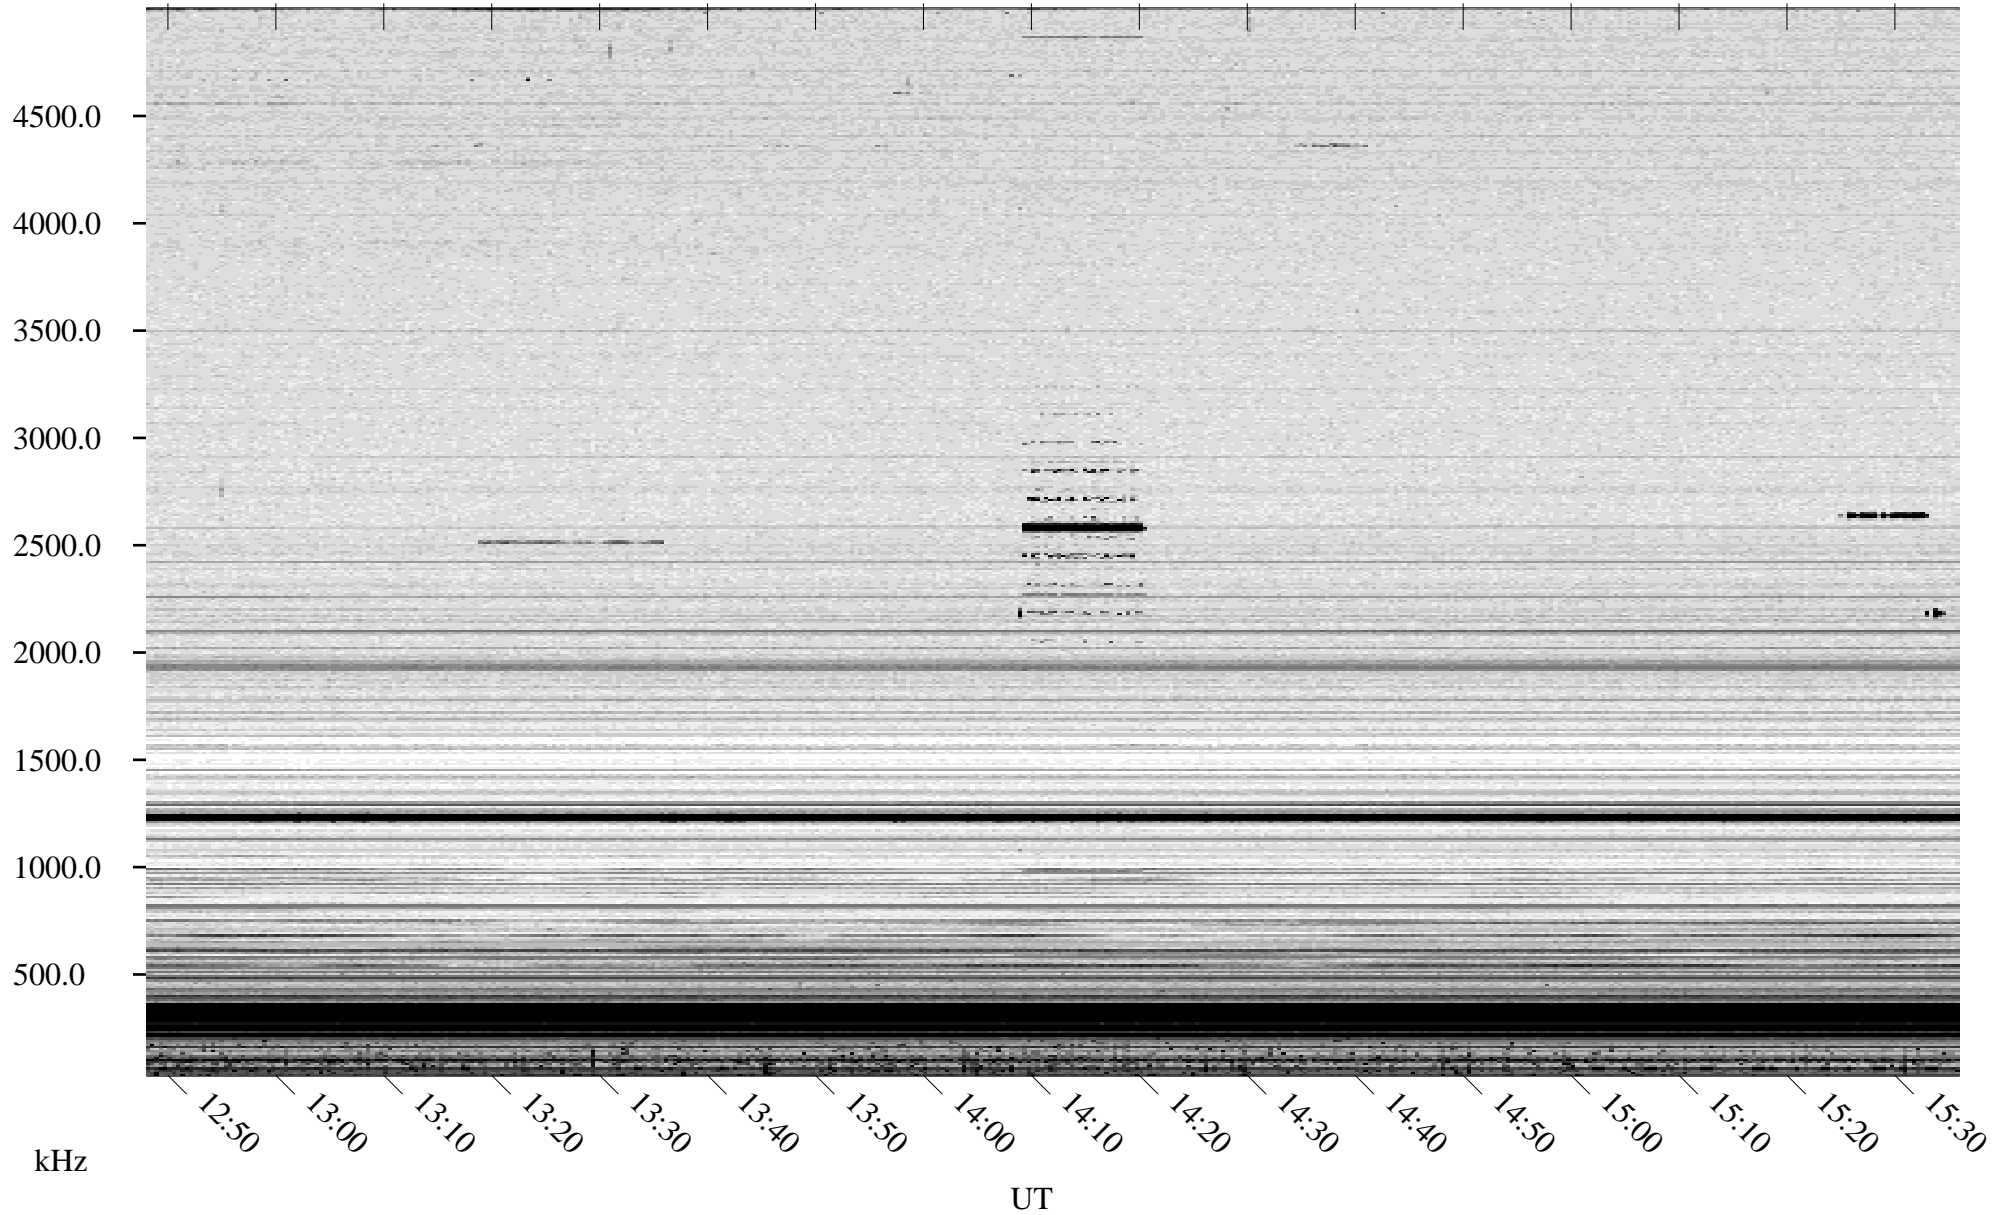

09/03/2007 Churchill, Manitoba

Linear Scale Black = 161 White = 15

CH07246L.R00m max_12

Page 1

09/03/2007 Churchill, Manitoba

Linear Scale Black = 161 White = 15

CH07246L.R00m max_12

Page 2

09/04/2007 Churchill, Manitoba

Linear Scale Black = 161 White = 15

CH07246L.R00m max_12

Page 3

09/04/2007 Churchill, Manitoba

Linear Scale Black = 161 White = 15

CH07246L.R00m max_12

Page 4

09/04/2007 Churchill, Manitoba

Linear Scale Black = 161 White = 15

CH07246L.R00m max_12

Page 5

09/04/2007 Churchill, Manitoba

Linear Scale Black = 161 White = 15

CH07246L.R00m max_12

Page 6

09/04/2007 Churchill, Manitoba

Linear Scale Black = 161 White = 15

CH07246L.R00m max_12

Page 7

09/04/2007 Churchill, Manitoba

Linear Scale Black = 161 White = 15

CH07246L.R00m max_12

Page 8