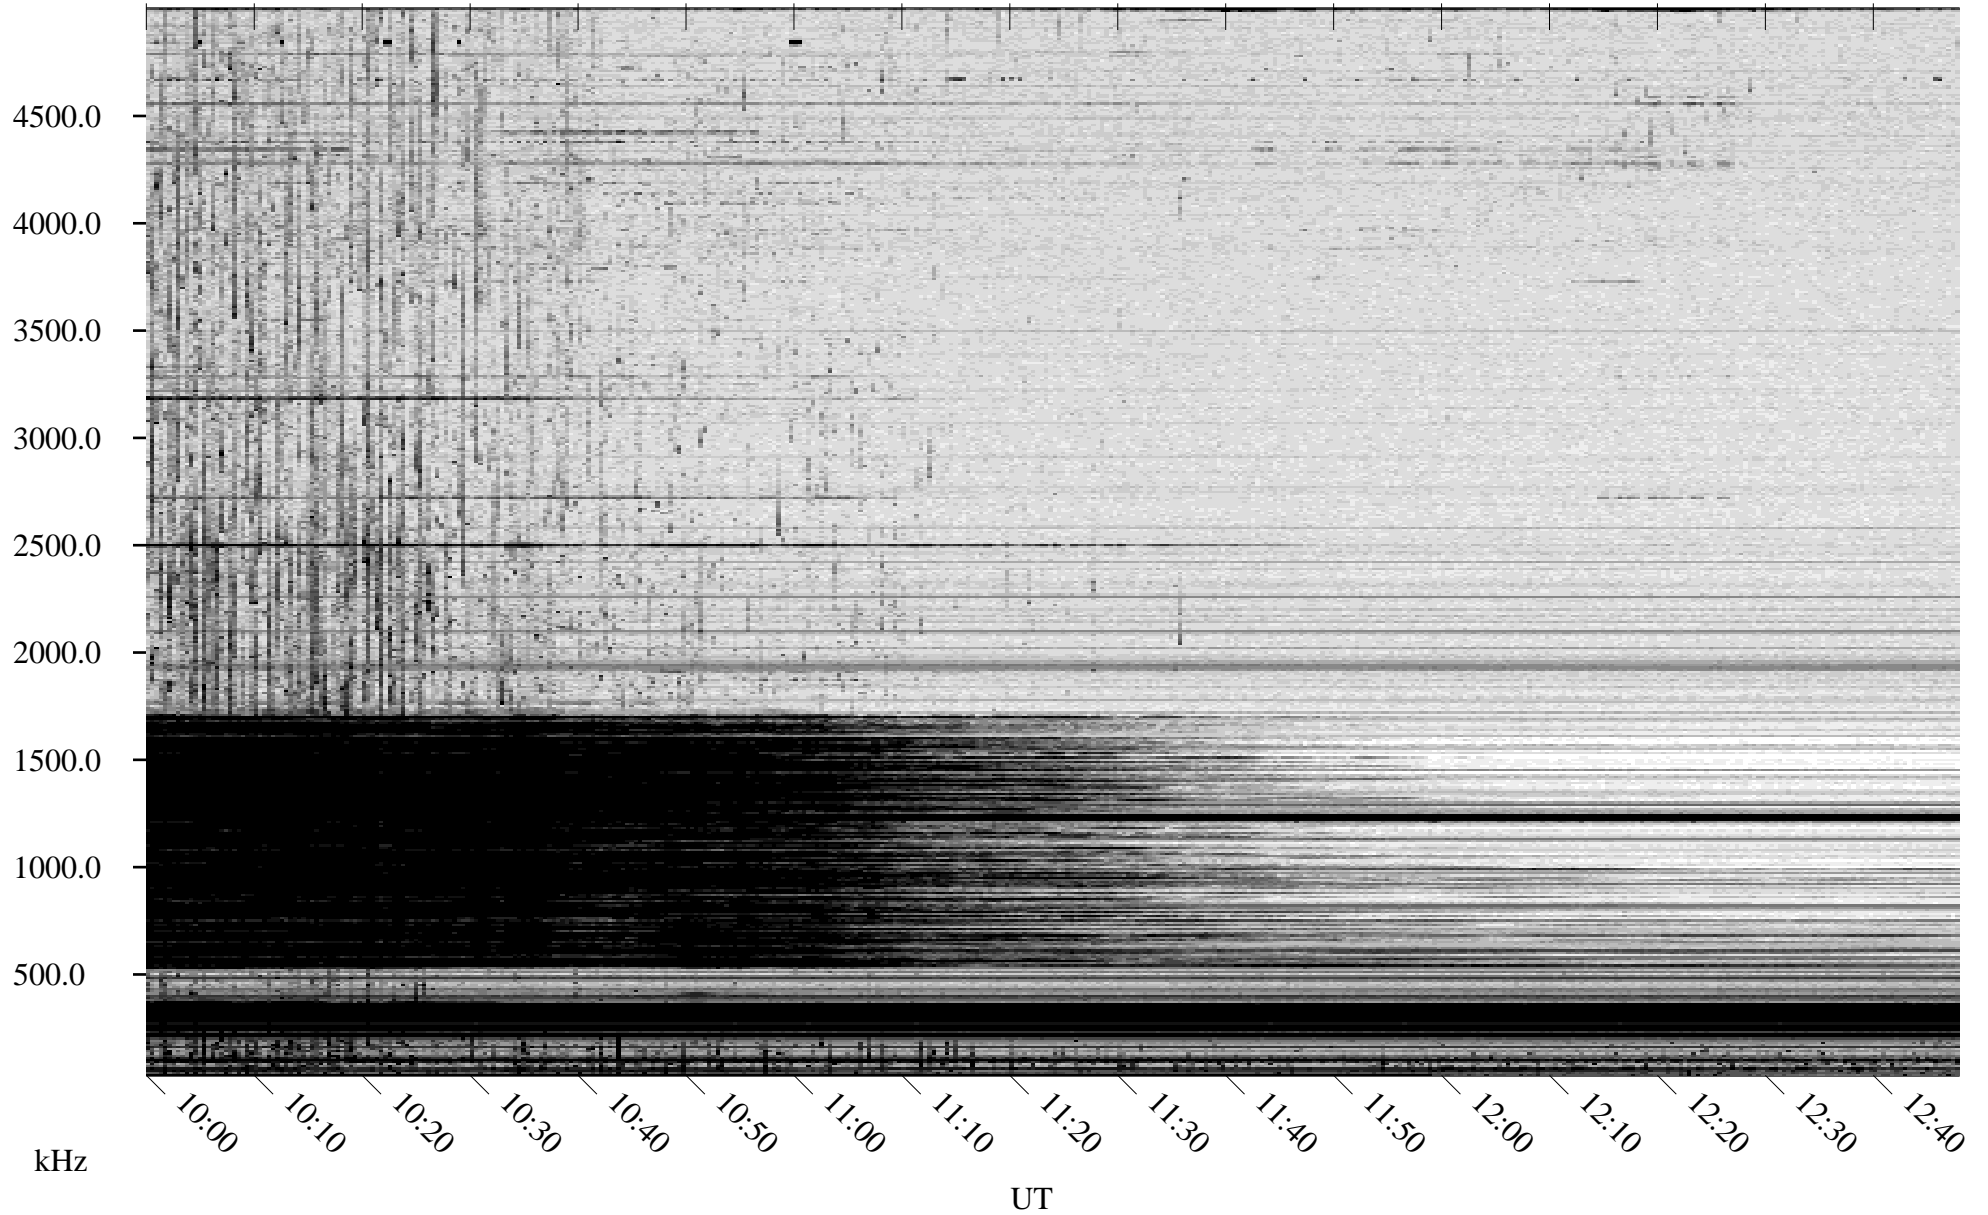

09/03/2007 Churchill, Manitoba

Linear Scale Black = 161 White = 15

CH07246L.R00m max_12

Page 1

09/03/2007 Churchill, Manitoba

Linear Scale Black = 161 White = 15

CH07246L.R00m max_12

Page 2

09/04/2007 Churchill, Manitoba

Linear Scale Black = 161 White = 15

CH07246L.R00m max_12

Page 3

09/04/2007 Churchill, Manitoba

Linear Scale Black = 161 White = 15

CH07246L.R00m max_12

Page 4

09/04/2007 Churchill, Manitoba

Linear Scale Black = 161 White = 15

CH07246L.R00m max_12

Page 5

09/04/2007 Churchill, Manitoba

Linear Scale Black = 161 White = 15

CH07246L.R00m max_12

Page 6

09/04/2007 Churchill, Manitoba

Linear Scale Black = 161 White = 15

CH07246L.R00m max_12

Page 7

09/04/2007 Churchill, Manitoba

Linear Scale Black = 161 White = 15

CH07246L.R00m max_12

Page 8