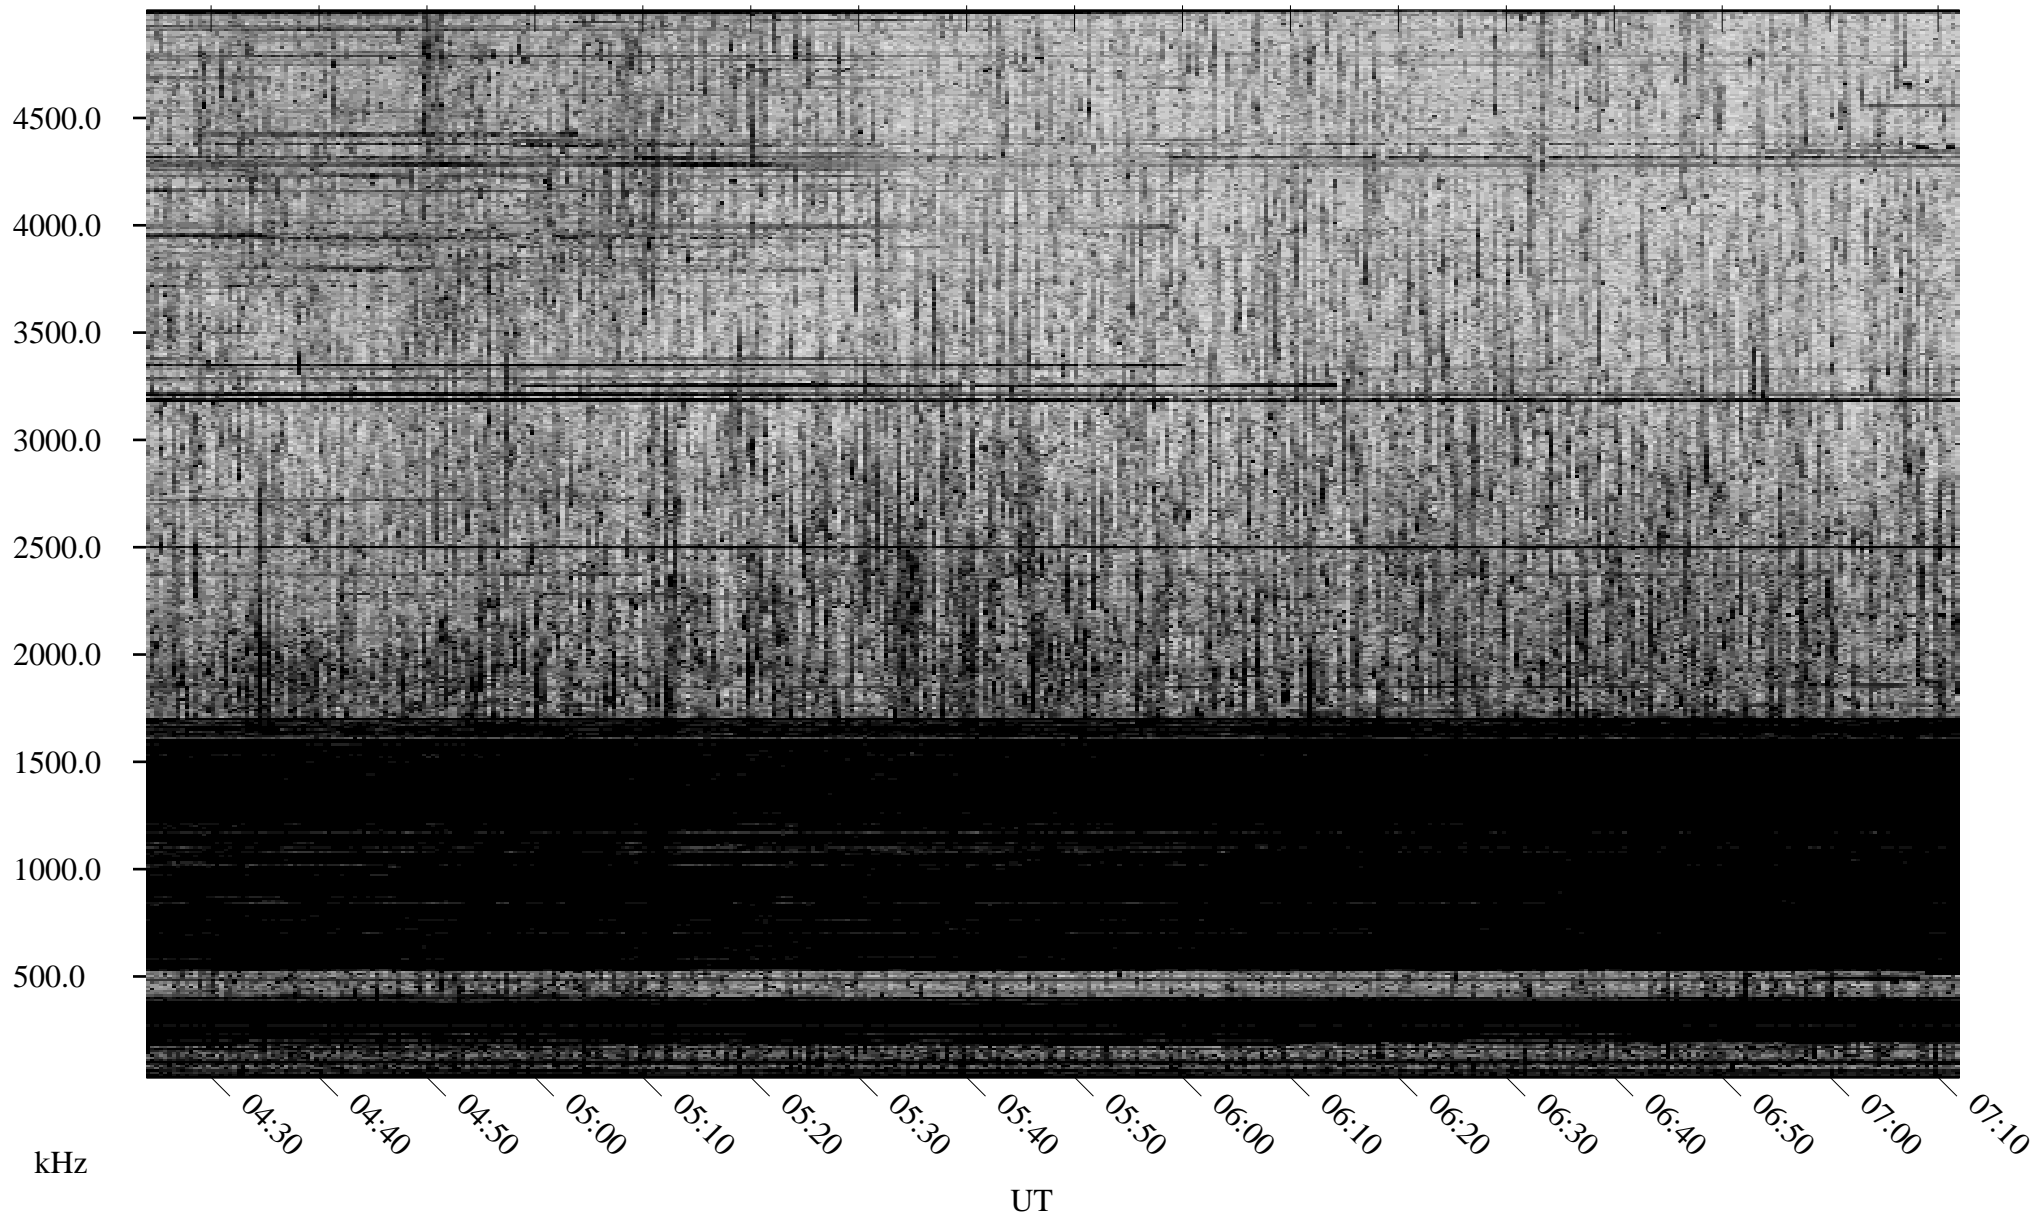

09/03/2007 Churchill, Manitoba

Linear Scale Black = 161 White = 15

CH07246L.R00m max_12

Page 1

09/03/2007 Churchill, Manitoba

Linear Scale Black = 161 White = 15

CH07246L.R00m max_12

Page 2

09/04/2007 Churchill, Manitoba

Linear Scale Black = 161 White = 15

CH07246L.R00m max_12

Page 3

09/04/2007 Churchill, Manitoba

Linear Scale Black = 161 White = 15

CH07246L.R00m max_12

Page 4

09/04/2007 Churchill, Manitoba

Linear Scale Black = 161 White = 15

CH07246L.R00m max_12

Page 5

09/04/2007 Churchill, Manitoba

Linear Scale Black = 161 White = 15

CH07246L.R00m max_12

Page 6

09/04/2007 Churchill, Manitoba

Linear Scale Black = 161 White = 15

CH07246L.R00m max_12

Page 7

09/04/2007 Churchill, Manitoba

Linear Scale Black = 161 White = 15

CH07246L.R00m max_12

Page 8