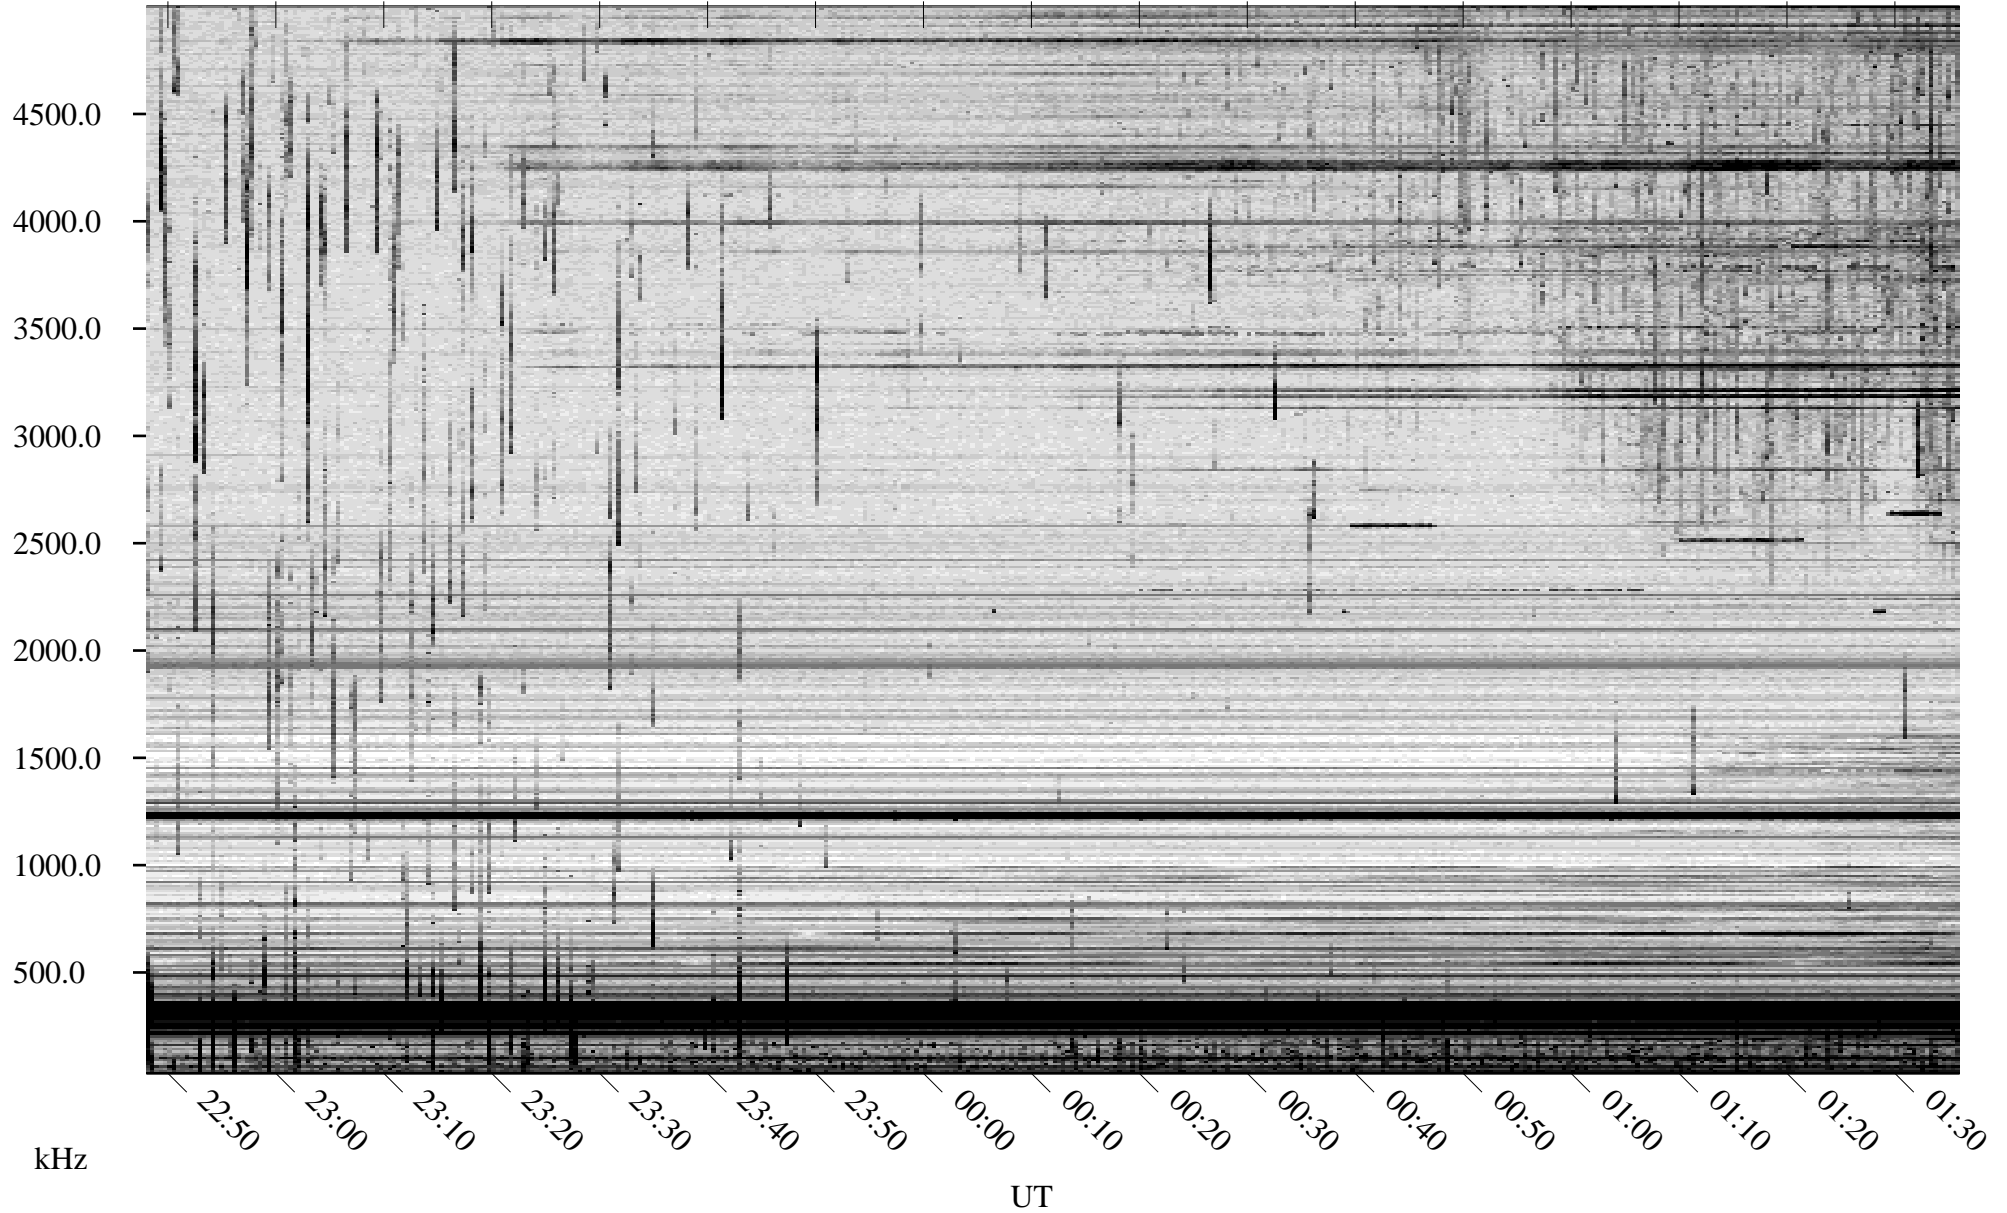

09/03/2007 Churchill, Manitoba

Linear Scale Black = 161 White = 15

CH07246L.R00m max_12

Page 1

09/03/2007 Churchill, Manitoba

Linear Scale Black = 161 White = 15

CH07246L.R00m max_12

Page 2

09/04/2007 Churchill, Manitoba

Linear Scale Black = 161 White = 15

CH07246L.R00m max_12

Page 3

09/04/2007 Churchill, Manitoba

Linear Scale Black = 161 White = 15

CH07246L.R00m max_12

Page 4

09/04/2007 Churchill, Manitoba

Linear Scale Black = 161 White = 15

CH07246L.R00m max_12

Page 5

09/04/2007 Churchill, Manitoba

Linear Scale Black = 161 White = 15

CH07246L.R00m max_12

Page 6

09/04/2007 Churchill, Manitoba

Linear Scale Black = 161 White = 15

CH07246L.R00m max_12

Page 7

09/04/2007 Churchill, Manitoba

Linear Scale Black = 161 White = 15

CH07246L.R00m max_12

Page 8