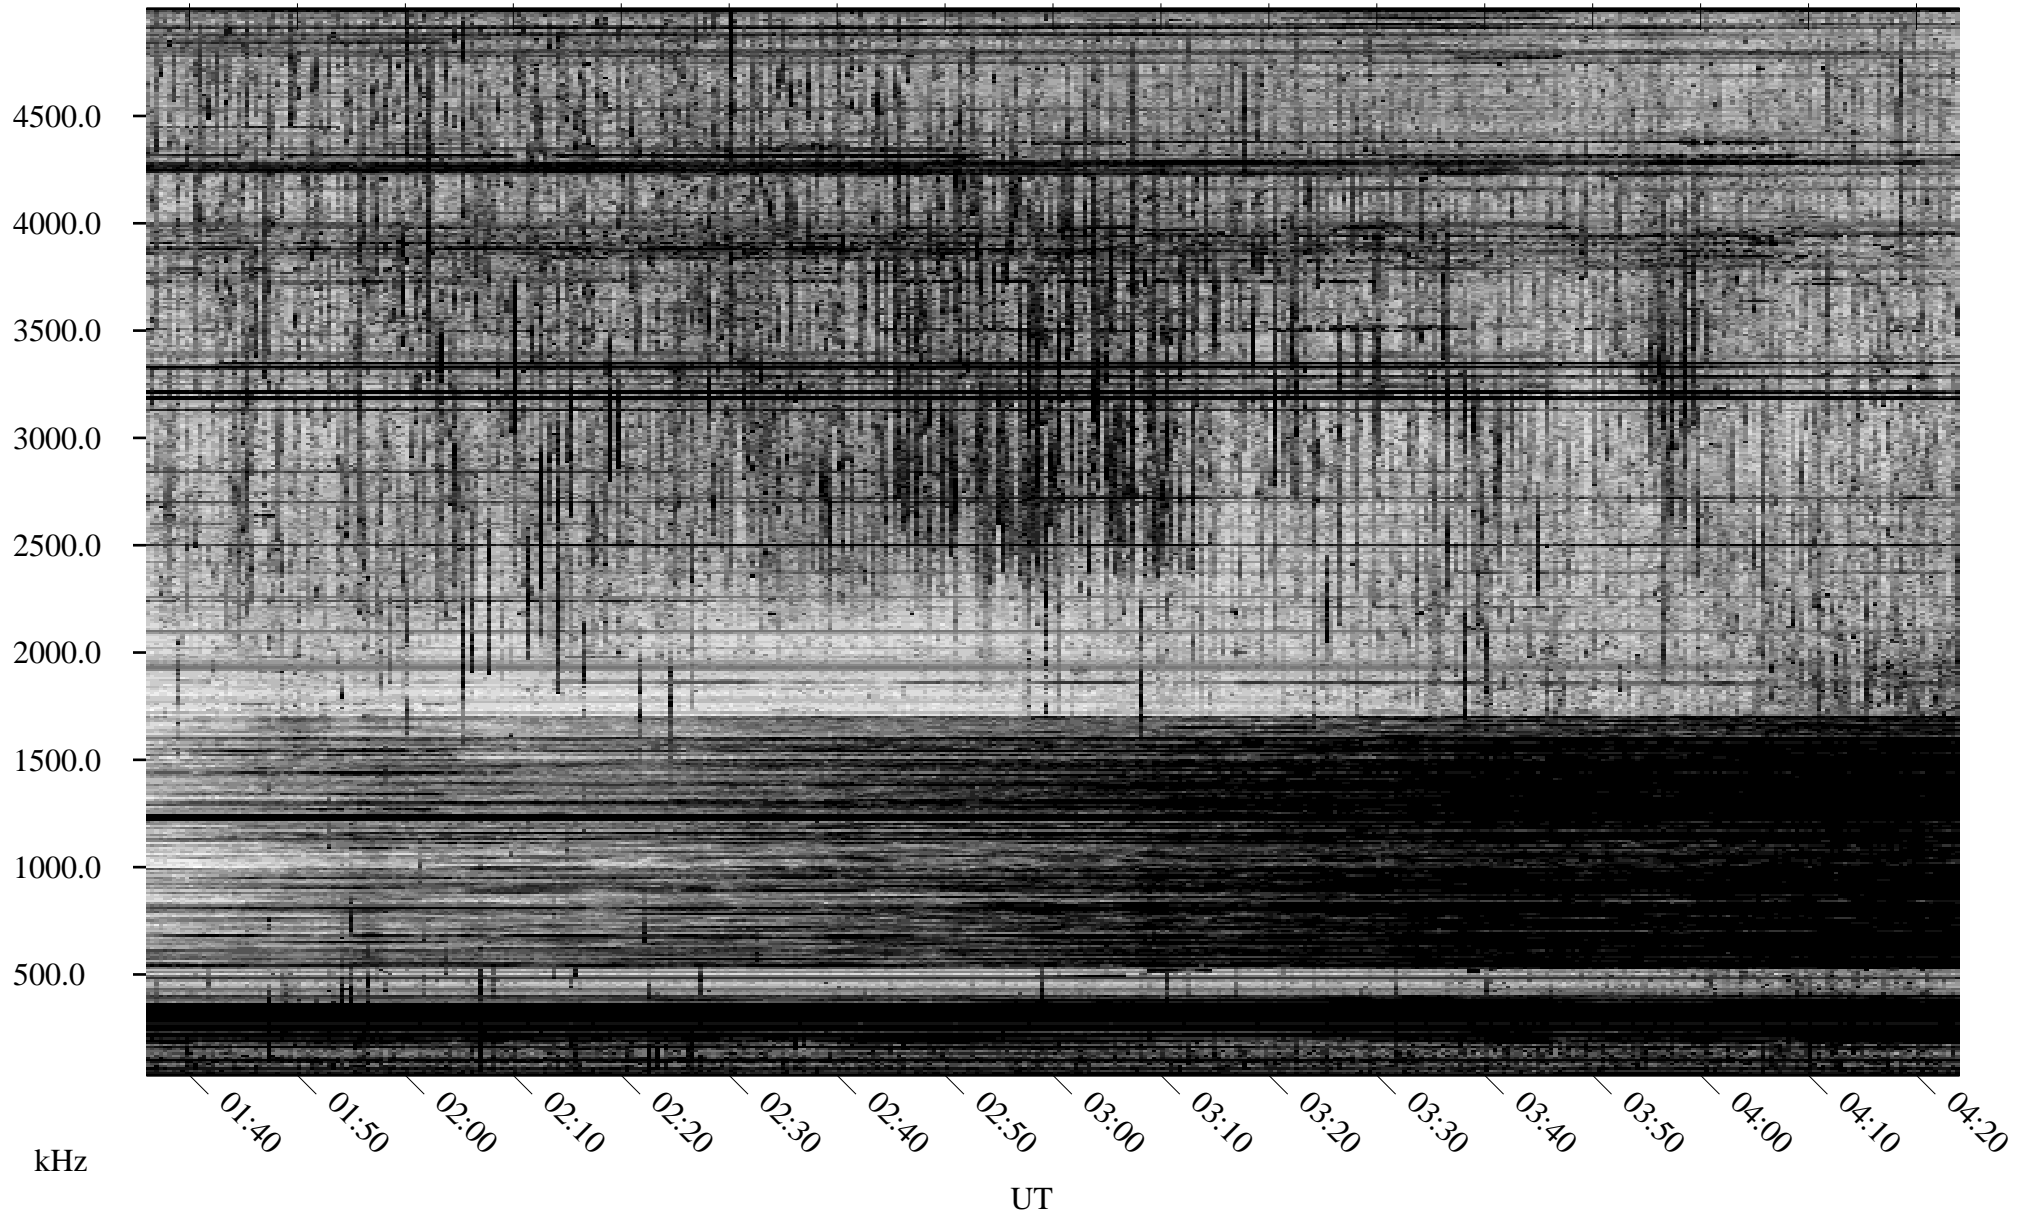

09/03/2007 Churchill, Manitoba

Linear Scale Black = 161 White = 15

CH07246L.R00m max_12

Page 1

09/03/2007 Churchill, Manitoba

Linear Scale Black = 161 White = 15

CH07246L.R00m max_12

Page 2

09/04/2007 Churchill, Manitoba

Linear Scale Black = 161 White = 15

CH07246L.R00m max_12

Page 3

09/04/2007 Churchill, Manitoba

Linear Scale Black = 161 White = 15

CH07246L.R00m max_12

Page 4

09/04/2007 Churchill, Manitoba

Linear Scale Black = 161 White = 15

CH07246L.R00m max_12

Page 5

09/04/2007 Churchill, Manitoba

Linear Scale Black = 161 White = 15

CH07246L.R00m max_12

Page 6

09/04/2007 Churchill, Manitoba

Linear Scale Black = 161 White = 15

CH07246L.R00m max_12

Page 7

09/04/2007 Churchill, Manitoba

Linear Scale Black = 161 White = 15

CH07246L.R00m max_12

Page 8