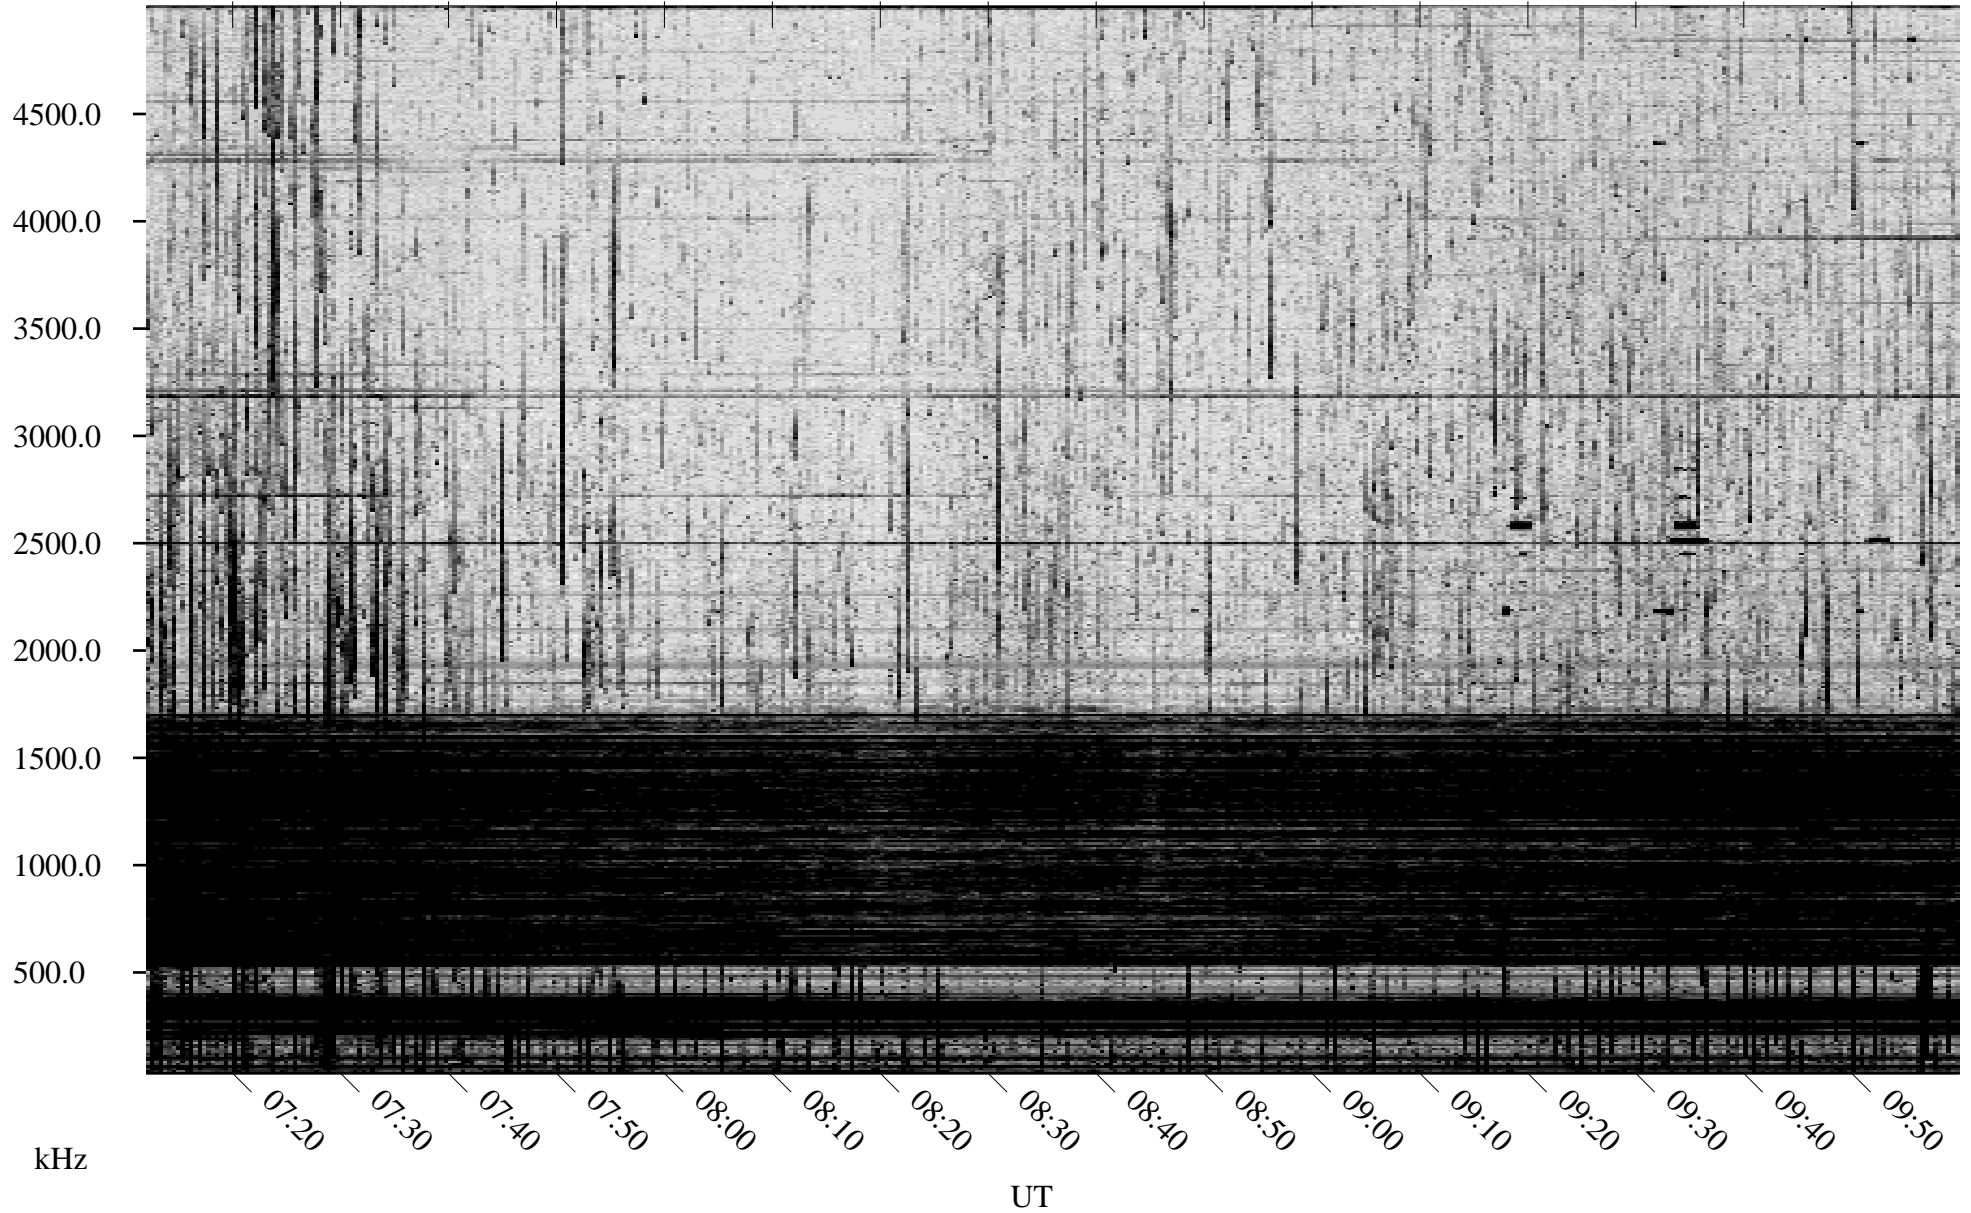

09/04/2007 Churchill, Manitoba

Linear Scale Black = 161 White = 15

CH07247L.R00m max_12

Page 1

09/04/2007 Churchill, Manitoba

Linear Scale Black = 161 White = 15

CH07247L.R00m max_12

Page 2

09/05/2007 Churchill, Manitoba

Linear Scale Black = 161 White = 15

CH07247L.R00m max_12

Page 3

09/05/2007 Churchill, Manitoba

Linear Scale Black = 161 White = 15

CH07247L.R00m max_12

Page 4

09/05/2007 Churchill, Manitoba

Linear Scale Black = 161 White = 15

CH07247L.R00m max_12

Page 5

09/05/2007 Churchill, Manitoba

Linear Scale Black = 161 White = 15

CH07247L.R00m max_12

Page 6

09/05/2007 Churchill, Manitoba

Linear Scale Black = 161 White = 15

CH07247L.R00m max_12

Page 7

09/05/2007 Churchill, Manitoba

Linear Scale Black = 161 White = 15

CH07247L.R00m max_12

Page 8