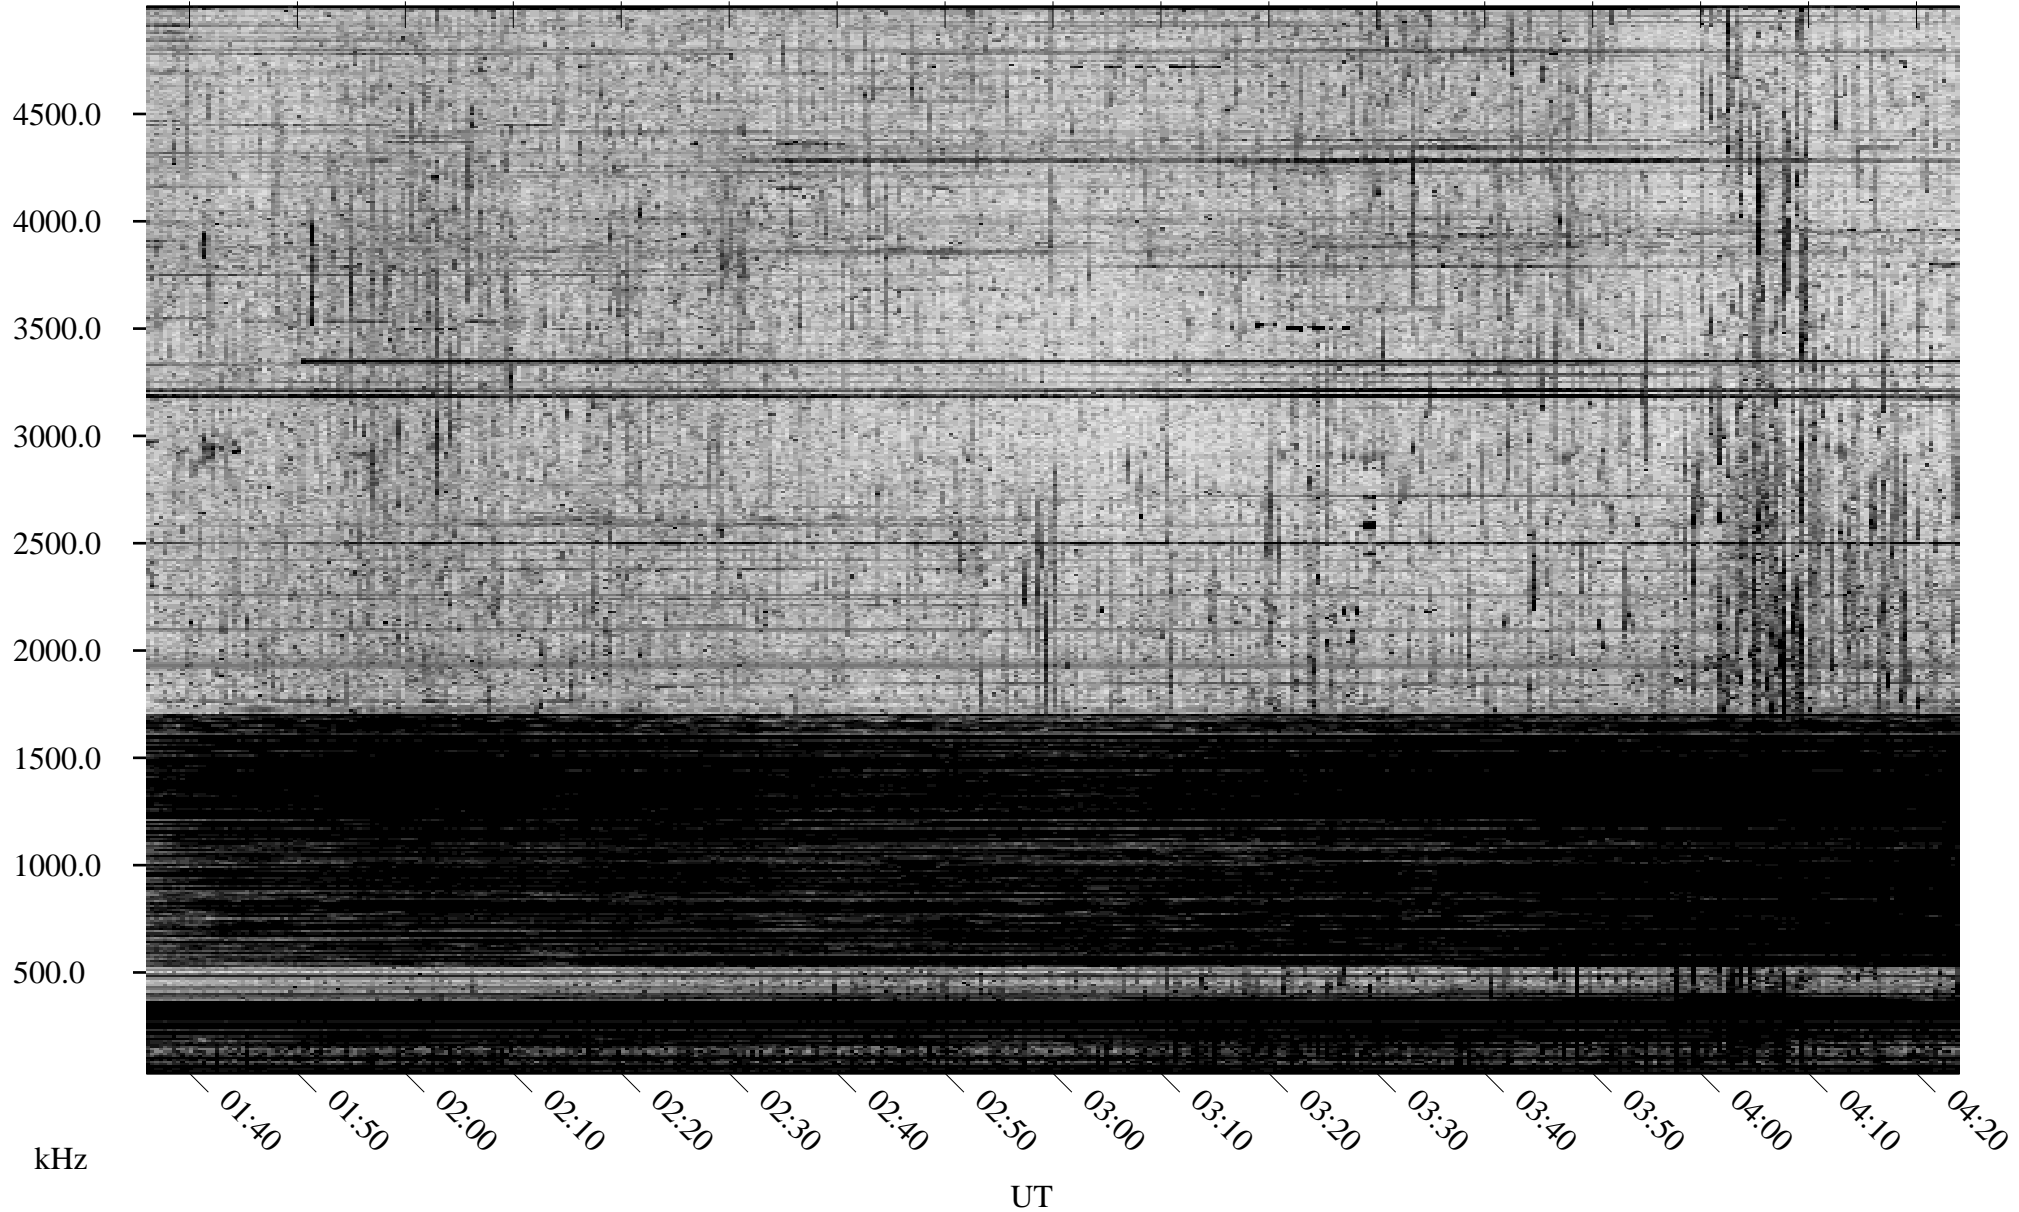

09/04/2007 Churchill, Manitoba

Linear Scale Black = 161 White = 15

CH07247L.R00m max_12

Page 1

09/04/2007 Churchill, Manitoba

Linear Scale Black = 161 White = 15

CH07247L.R00m max_12

Page 2

09/05/2007 Churchill, Manitoba

Linear Scale Black = 161 White = 15

CH07247L.R00m max_12

Page 3

09/05/2007 Churchill, Manitoba

Linear Scale Black = 161 White = 15

CH07247L.R00m max_12

Page 4

09/05/2007 Churchill, Manitoba

Linear Scale Black = 161 White = 15

CH07247L.R00m max_12

Page 5

09/05/2007 Churchill, Manitoba

Linear Scale Black = 161 White = 15

CH07247L.R00m max_12

Page 6

09/05/2007 Churchill, Manitoba

Linear Scale Black = 161 White = 15

CH07247L.R00m max_12

Page 7

09/05/2007 Churchill, Manitoba

Linear Scale Black = 161 White = 15

CH07247L.R00m max_12

Page 8