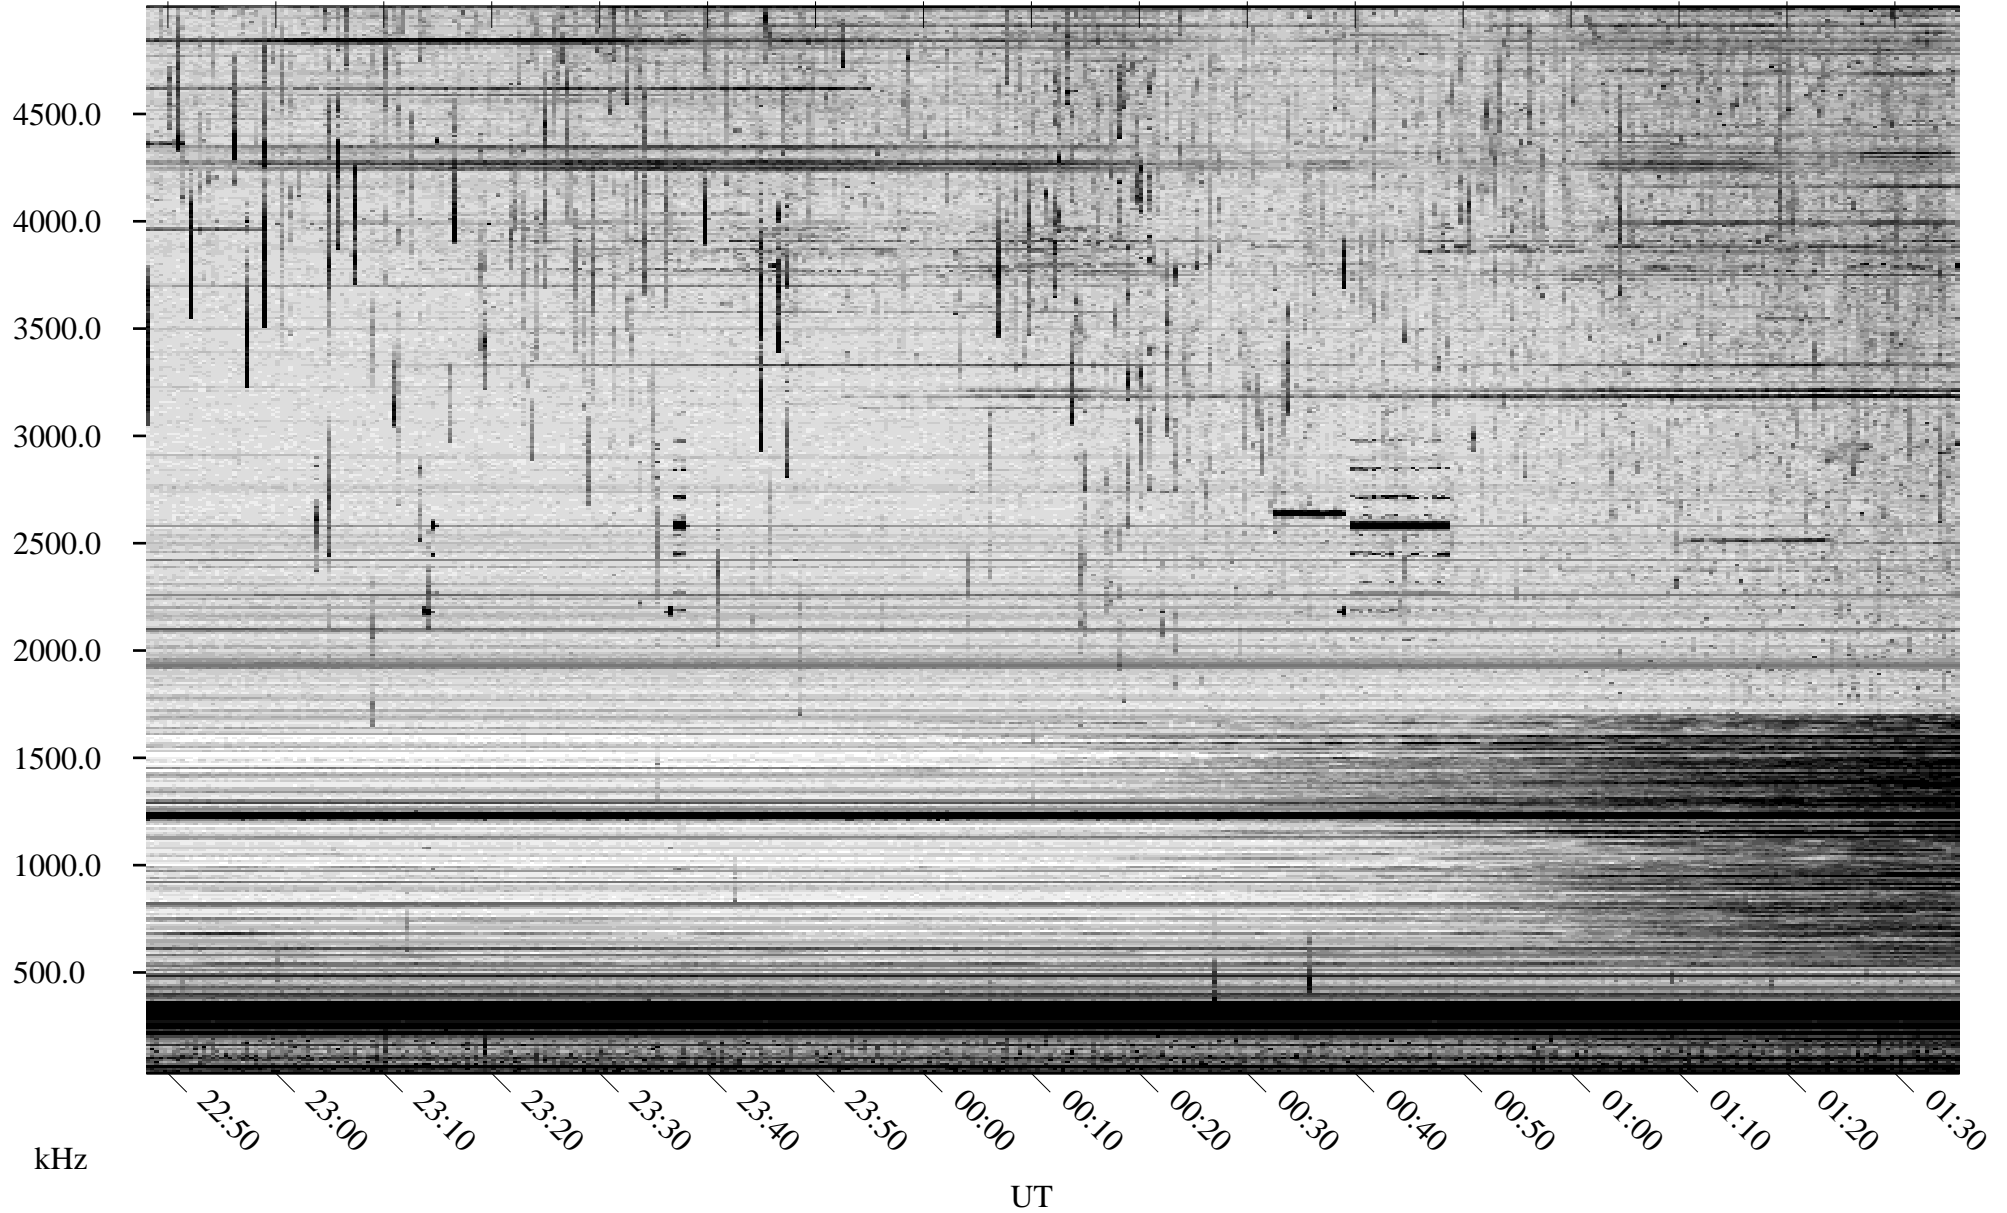

09/04/2007 Churchill, Manitoba

Linear Scale Black = 161 White = 15

CH07247L.R00m max_12

Page 1

09/04/2007 Churchill, Manitoba

Linear Scale Black = 161 White = 15

CH07247L.R00m max_12

Page 2

09/05/2007 Churchill, Manitoba

Linear Scale Black = 161 White = 15

CH07247L.R00m max_12

Page 3

09/05/2007 Churchill, Manitoba

Linear Scale Black = 161 White = 15

CH07247L.R00m max_12

Page 4

09/05/2007 Churchill, Manitoba

Linear Scale Black = 161 White = 15

CH07247L.R00m max_12

Page 5

09/05/2007 Churchill, Manitoba

Linear Scale Black = 161 White = 15

CH07247L.R00m max_12

Page 6

09/05/2007 Churchill, Manitoba

Linear Scale Black = 161 White = 15

CH07247L.R00m max_12

Page 7

09/05/2007 Churchill, Manitoba

Linear Scale Black = 161 White = 15

CH07247L.R00m max_12

Page 8