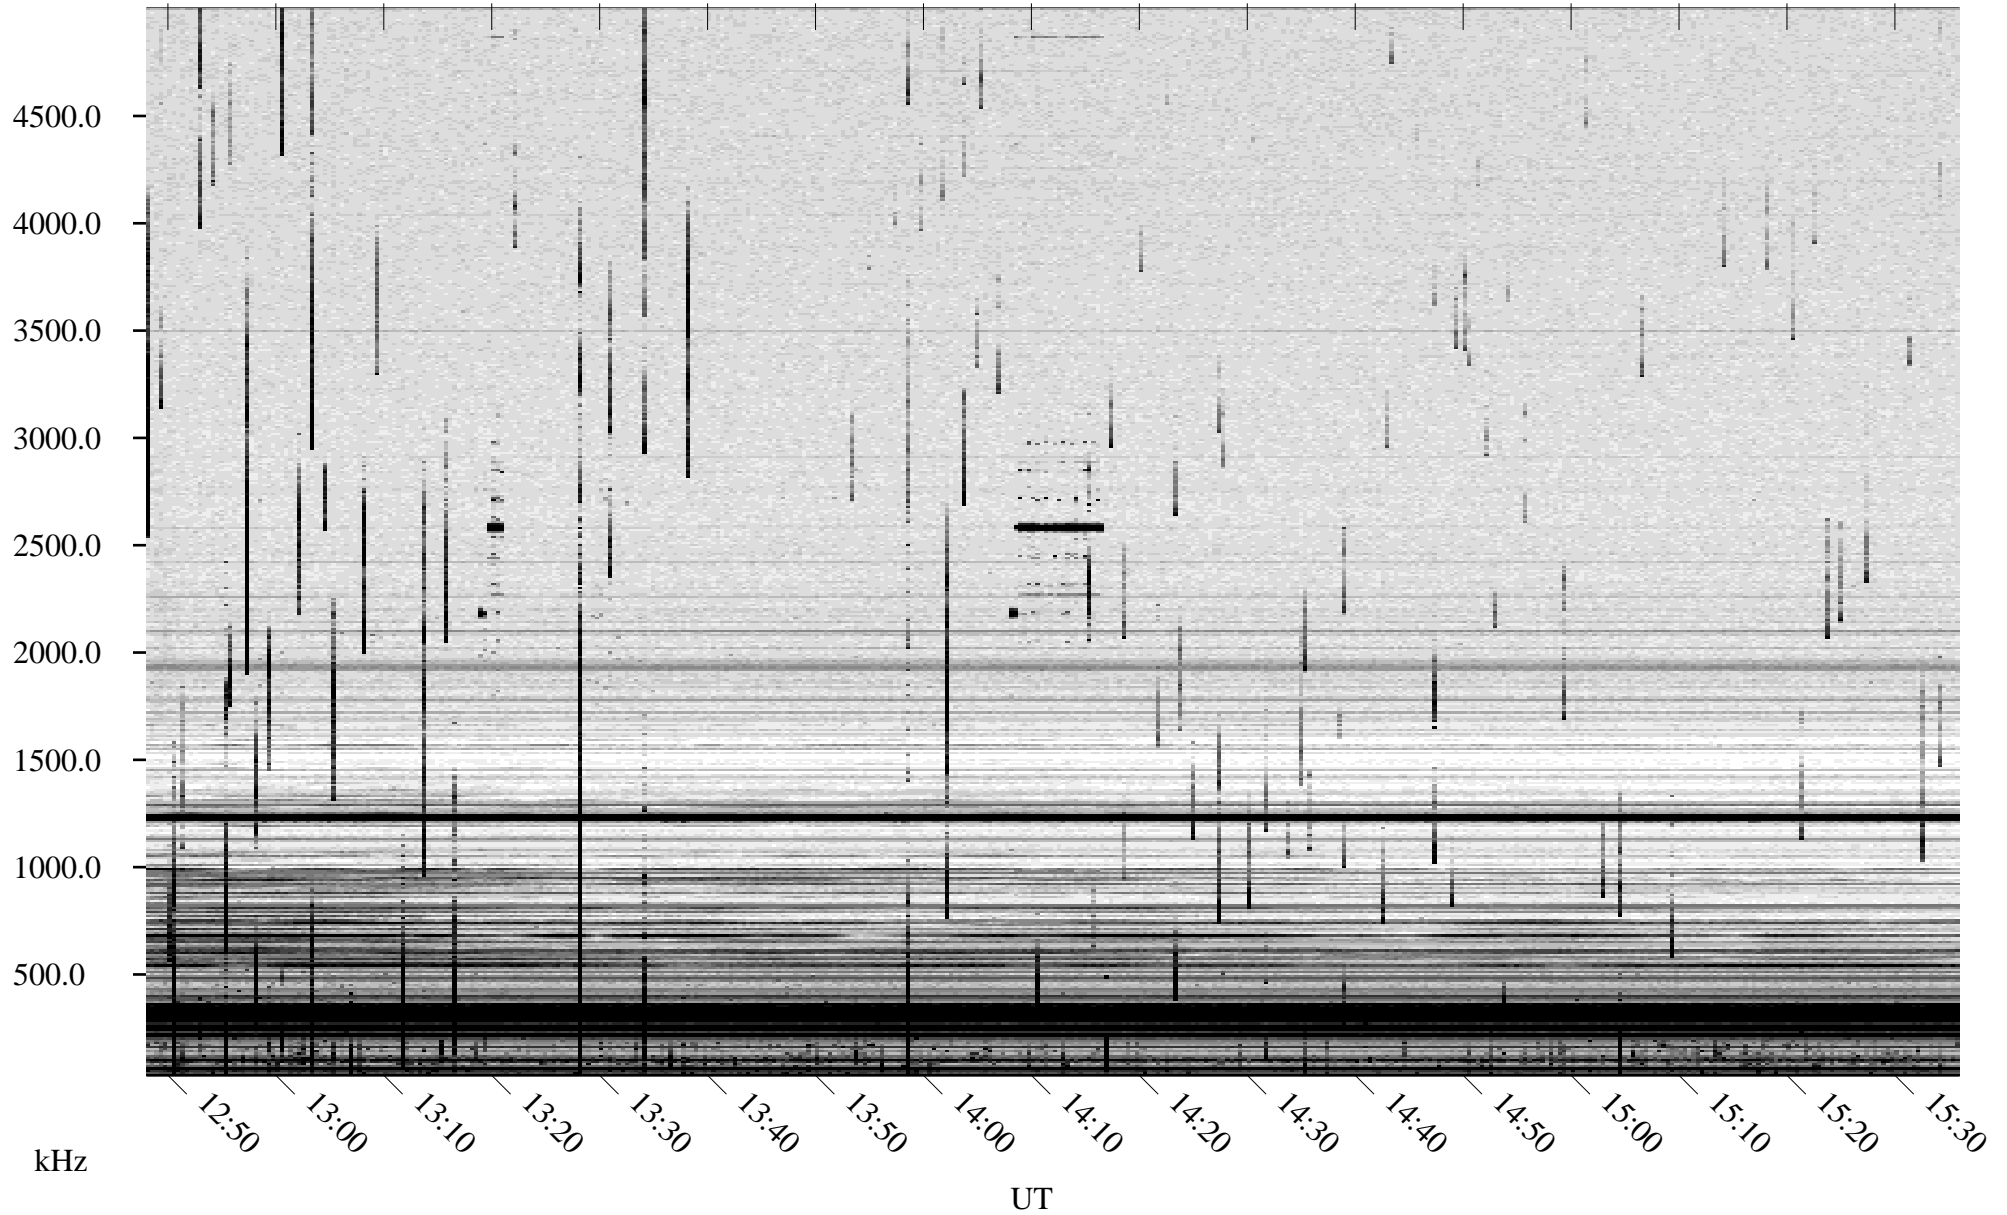

09/04/2007 Churchill, Manitoba

Linear Scale Black = 161 White = 15

CH07247L.R00m max_12

Page 1

09/04/2007 Churchill, Manitoba

Linear Scale Black = 161 White = 15

CH07247L.R00m max_12

Page 2

09/05/2007 Churchill, Manitoba

Linear Scale Black = 161 White = 15

CH07247L.R00m max_12

Page 3

09/05/2007 Churchill, Manitoba

Linear Scale Black = 161 White = 15

CH07247L.R00m max_12

Page 4

09/05/2007 Churchill, Manitoba

Linear Scale Black = 161 White = 15

CH07247L.R00m max_12

Page 5

09/05/2007 Churchill, Manitoba

Linear Scale Black = 161 White = 15

CH07247L.R00m max_12

Page 6

09/05/2007 Churchill, Manitoba

Linear Scale Black = 161 White = 15

CH07247L.R00m max_12

Page 7

09/05/2007 Churchill, Manitoba

Linear Scale Black = 161 White = 15

CH07247L.R00m max_12

Page 8