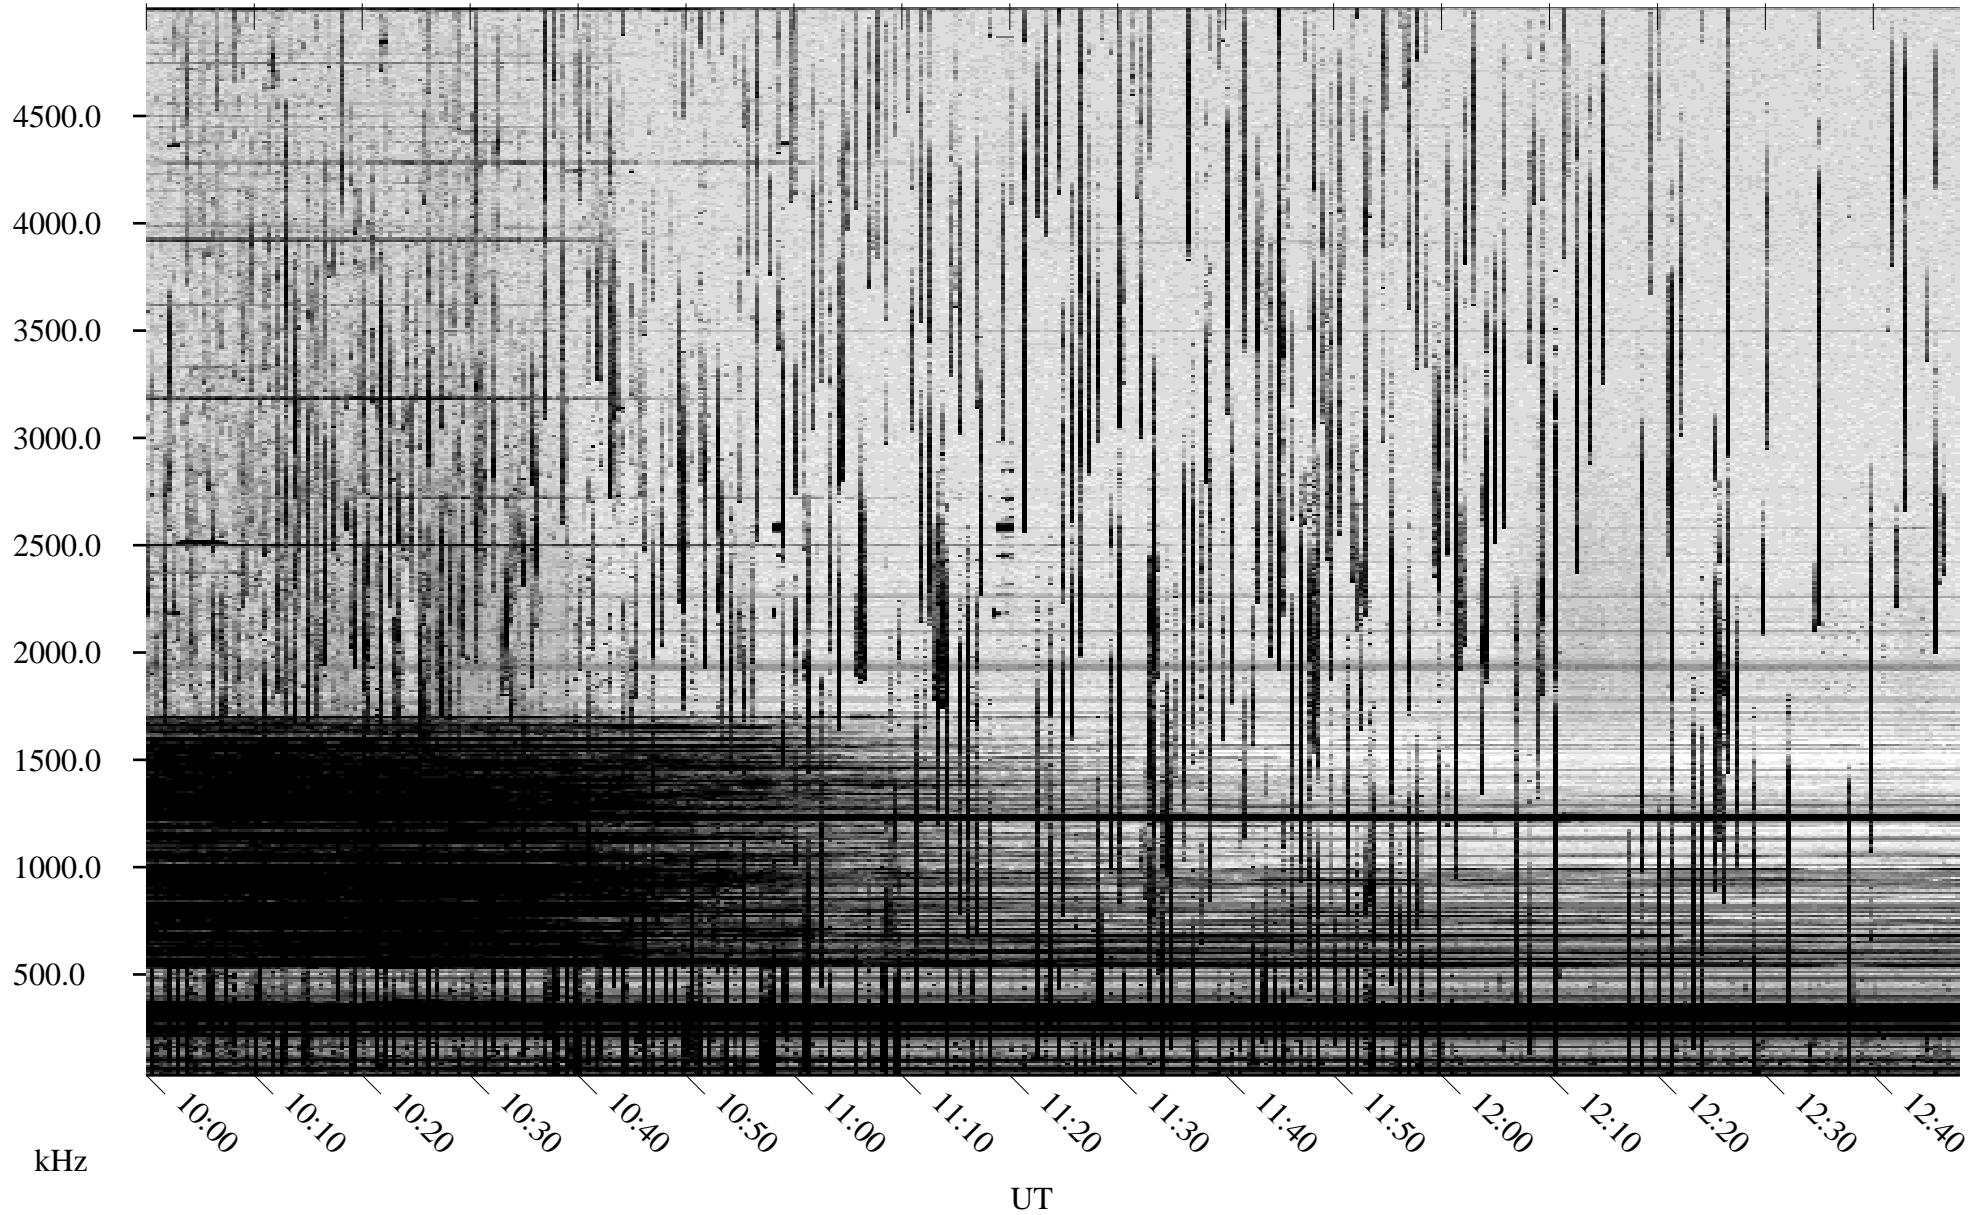

09/04/2007 Churchill, Manitoba

Linear Scale Black = 161 White = 15

CH07247L.R00m max_12

Page 1

09/04/2007 Churchill, Manitoba

Linear Scale Black = 161 White = 15

CH07247L.R00m max_12

Page 2

09/05/2007 Churchill, Manitoba

Linear Scale Black = 161 White = 15

CH07247L.R00m max_12

Page 3

09/05/2007 Churchill, Manitoba

Linear Scale Black = 161 White = 15

CH07247L.R00m max_12

Page 4

09/05/2007 Churchill, Manitoba

Linear Scale Black = 161 White = 15

CH07247L.R00m max_12

Page 5

09/05/2007 Churchill, Manitoba

Linear Scale Black = 161 White = 15

CH07247L.R00m max_12

Page 6

09/05/2007 Churchill, Manitoba

Linear Scale Black = 161 White = 15

CH07247L.R00m max_12

Page 7

09/05/2007 Churchill, Manitoba

Linear Scale Black = 161 White = 15

CH07247L.R00m max_12

Page 8