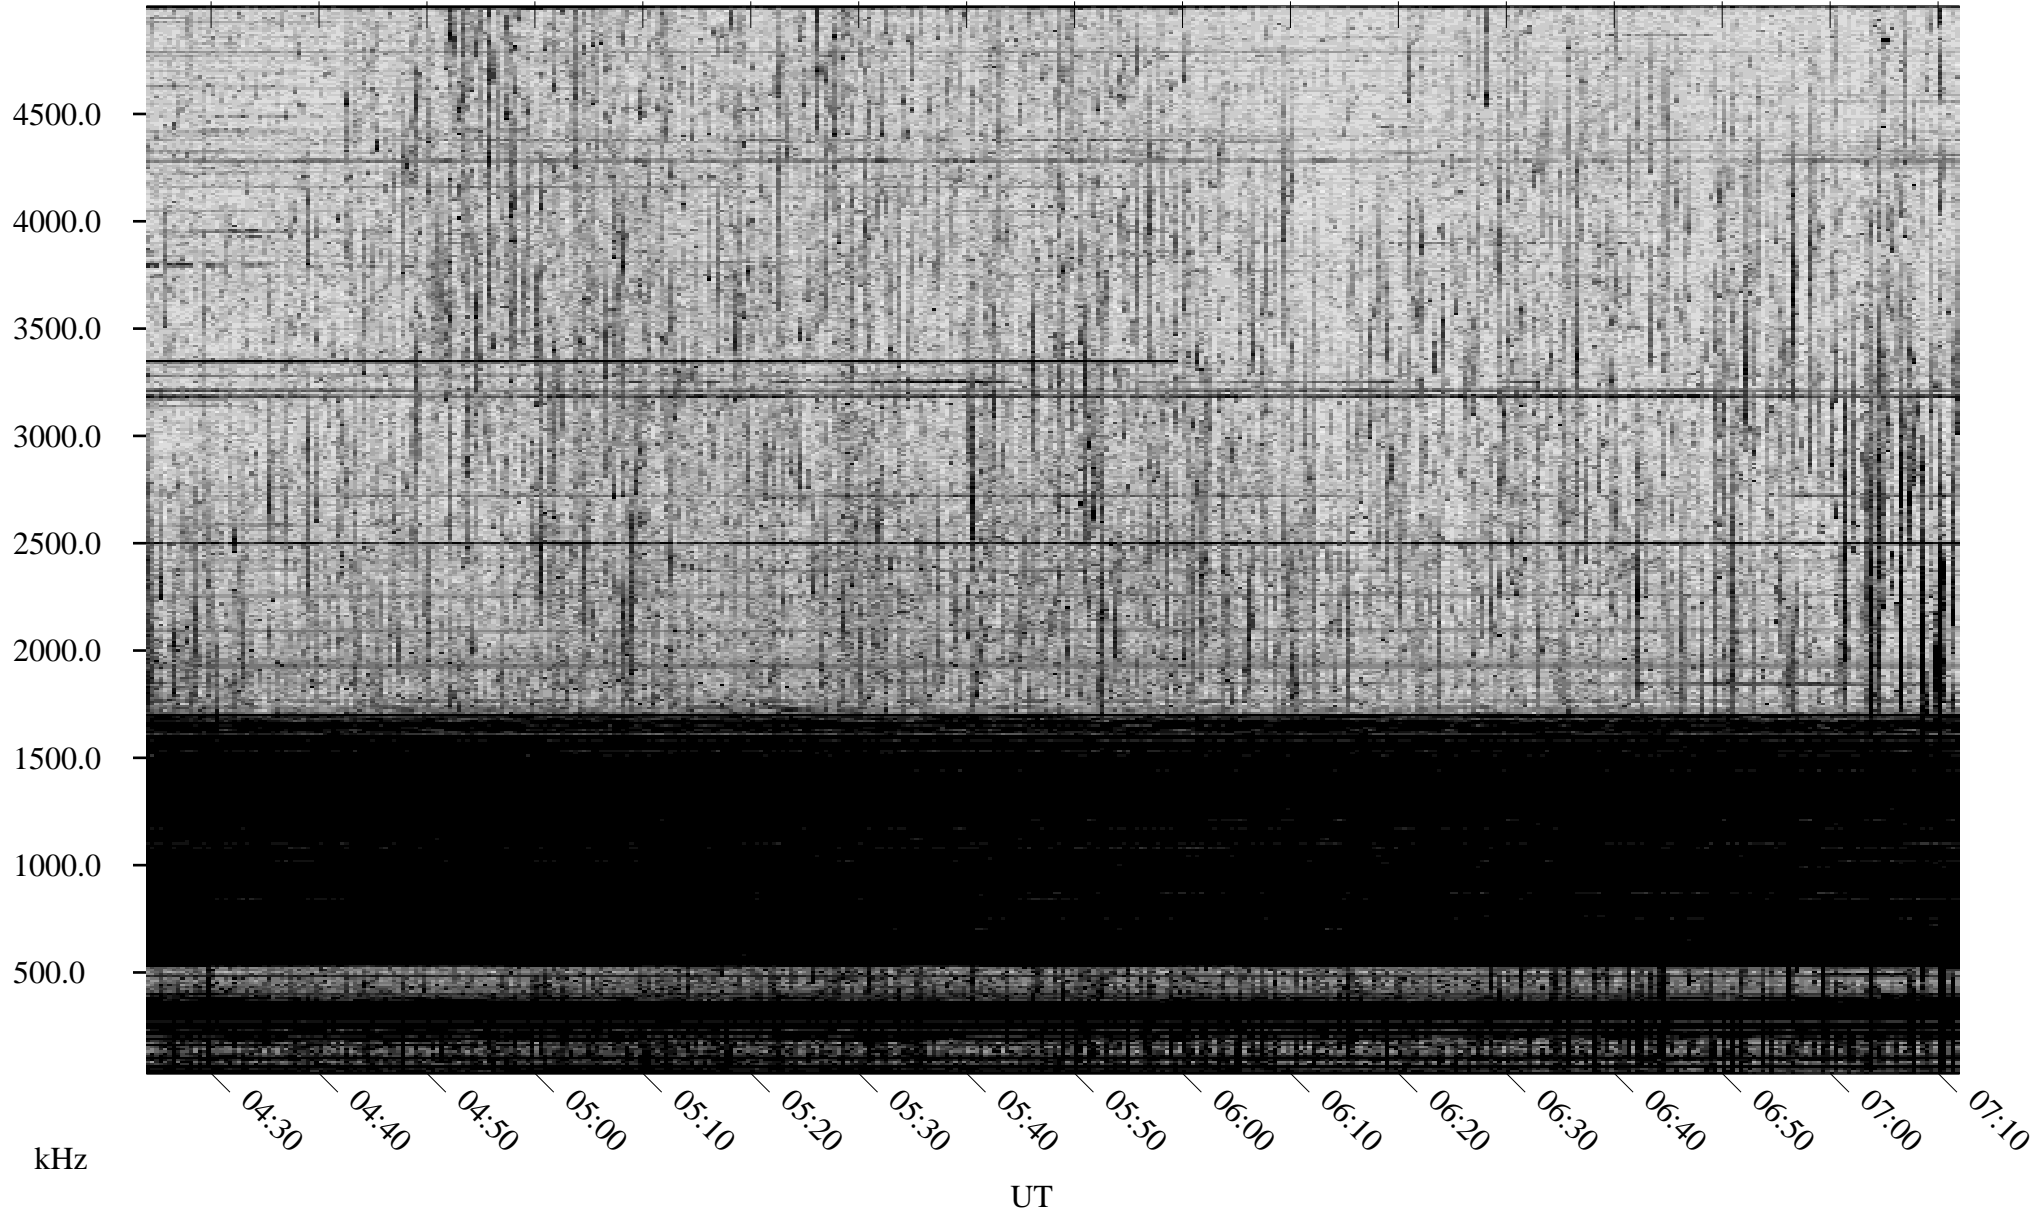

09/04/2007 Churchill, Manitoba

Linear Scale Black = 161 White = 15

CH07247L.R00m max_12

Page 1

09/04/2007 Churchill, Manitoba

Linear Scale Black = 161 White = 15

CH07247L.R00m max_12

Page 2

09/05/2007 Churchill, Manitoba

Linear Scale Black = 161 White = 15

CH07247L.R00m max_12

Page 3

09/05/2007 Churchill, Manitoba

Linear Scale Black = 161 White = 15

CH07247L.R00m max_12

Page 4

09/05/2007 Churchill, Manitoba

Linear Scale Black = 161 White = 15

CH07247L.R00m max_12

Page 5

09/05/2007 Churchill, Manitoba

Linear Scale Black = 161 White = 15

CH07247L.R00m max_12

Page 6

09/05/2007 Churchill, Manitoba

Linear Scale Black = 161 White = 15

CH07247L.R00m max_12

Page 7

09/05/2007 Churchill, Manitoba

Linear Scale Black = 161 White = 15

CH07247L.R00m max_12

Page 8