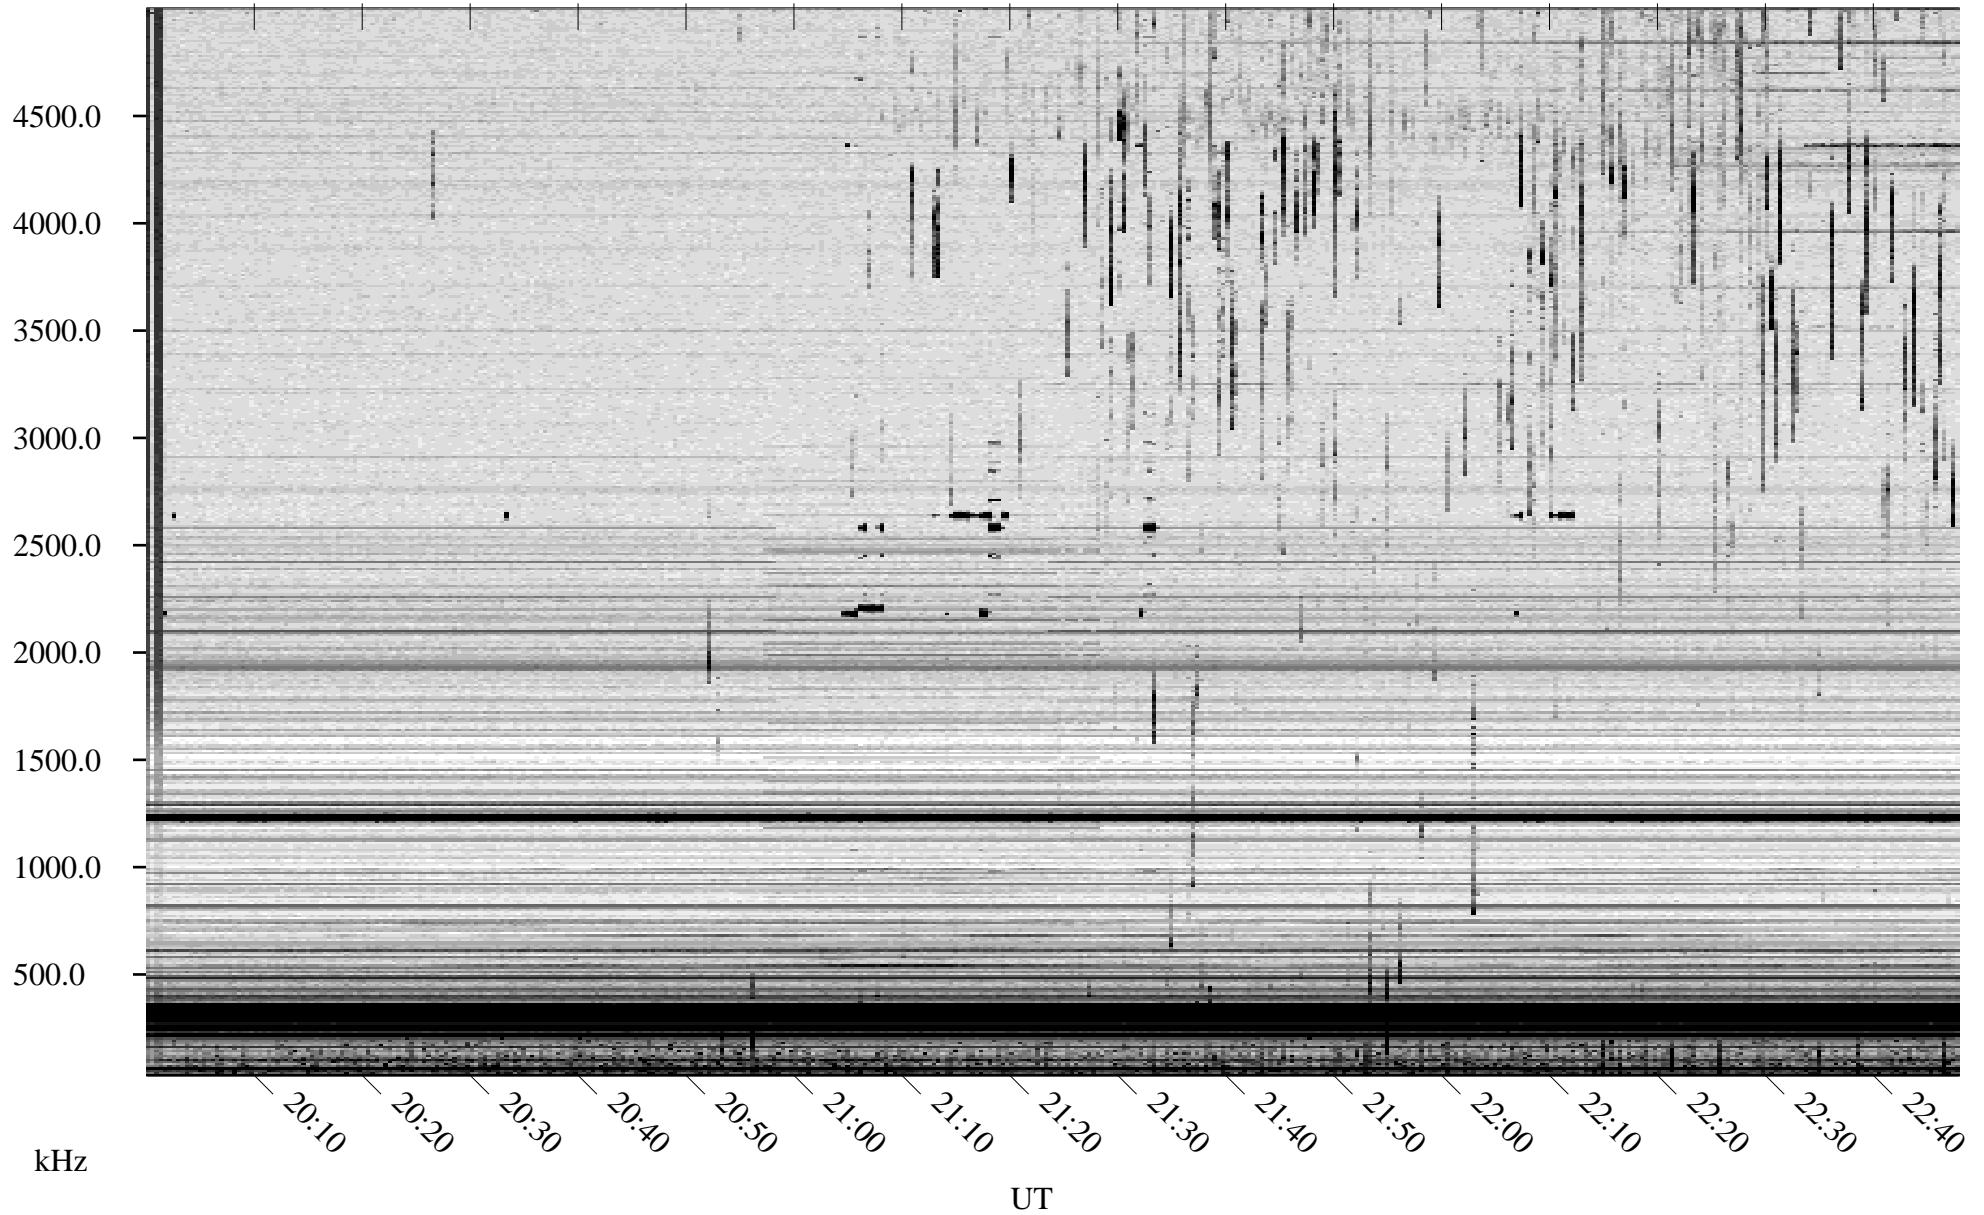

09/04/2007 Churchill, Manitoba

Linear Scale Black = 161 White = 15

CH07247L.R00m max_12

Page 1

09/04/2007 Churchill, Manitoba

Linear Scale Black = 161 White = 15

CH07247L.R00m max_12

Page 2

09/05/2007 Churchill, Manitoba

Linear Scale Black = 161 White = 15

CH07247L.R00m max_12

Page 3

09/05/2007 Churchill, Manitoba

Linear Scale Black = 161 White = 15

CH07247L.R00m max_12

Page 4

09/05/2007 Churchill, Manitoba

Linear Scale Black = 161 White = 15

CH07247L.R00m max_12

Page 5

09/05/2007 Churchill, Manitoba

Linear Scale Black = 161 White = 15

CH07247L.R00m max_12

Page 6

09/05/2007 Churchill, Manitoba

Linear Scale Black = 161 White = 15

CH07247L.R00m max_12

Page 7

09/05/2007 Churchill, Manitoba

Linear Scale Black = 161 White = 15

CH07247L.R00m max_12

Page 8