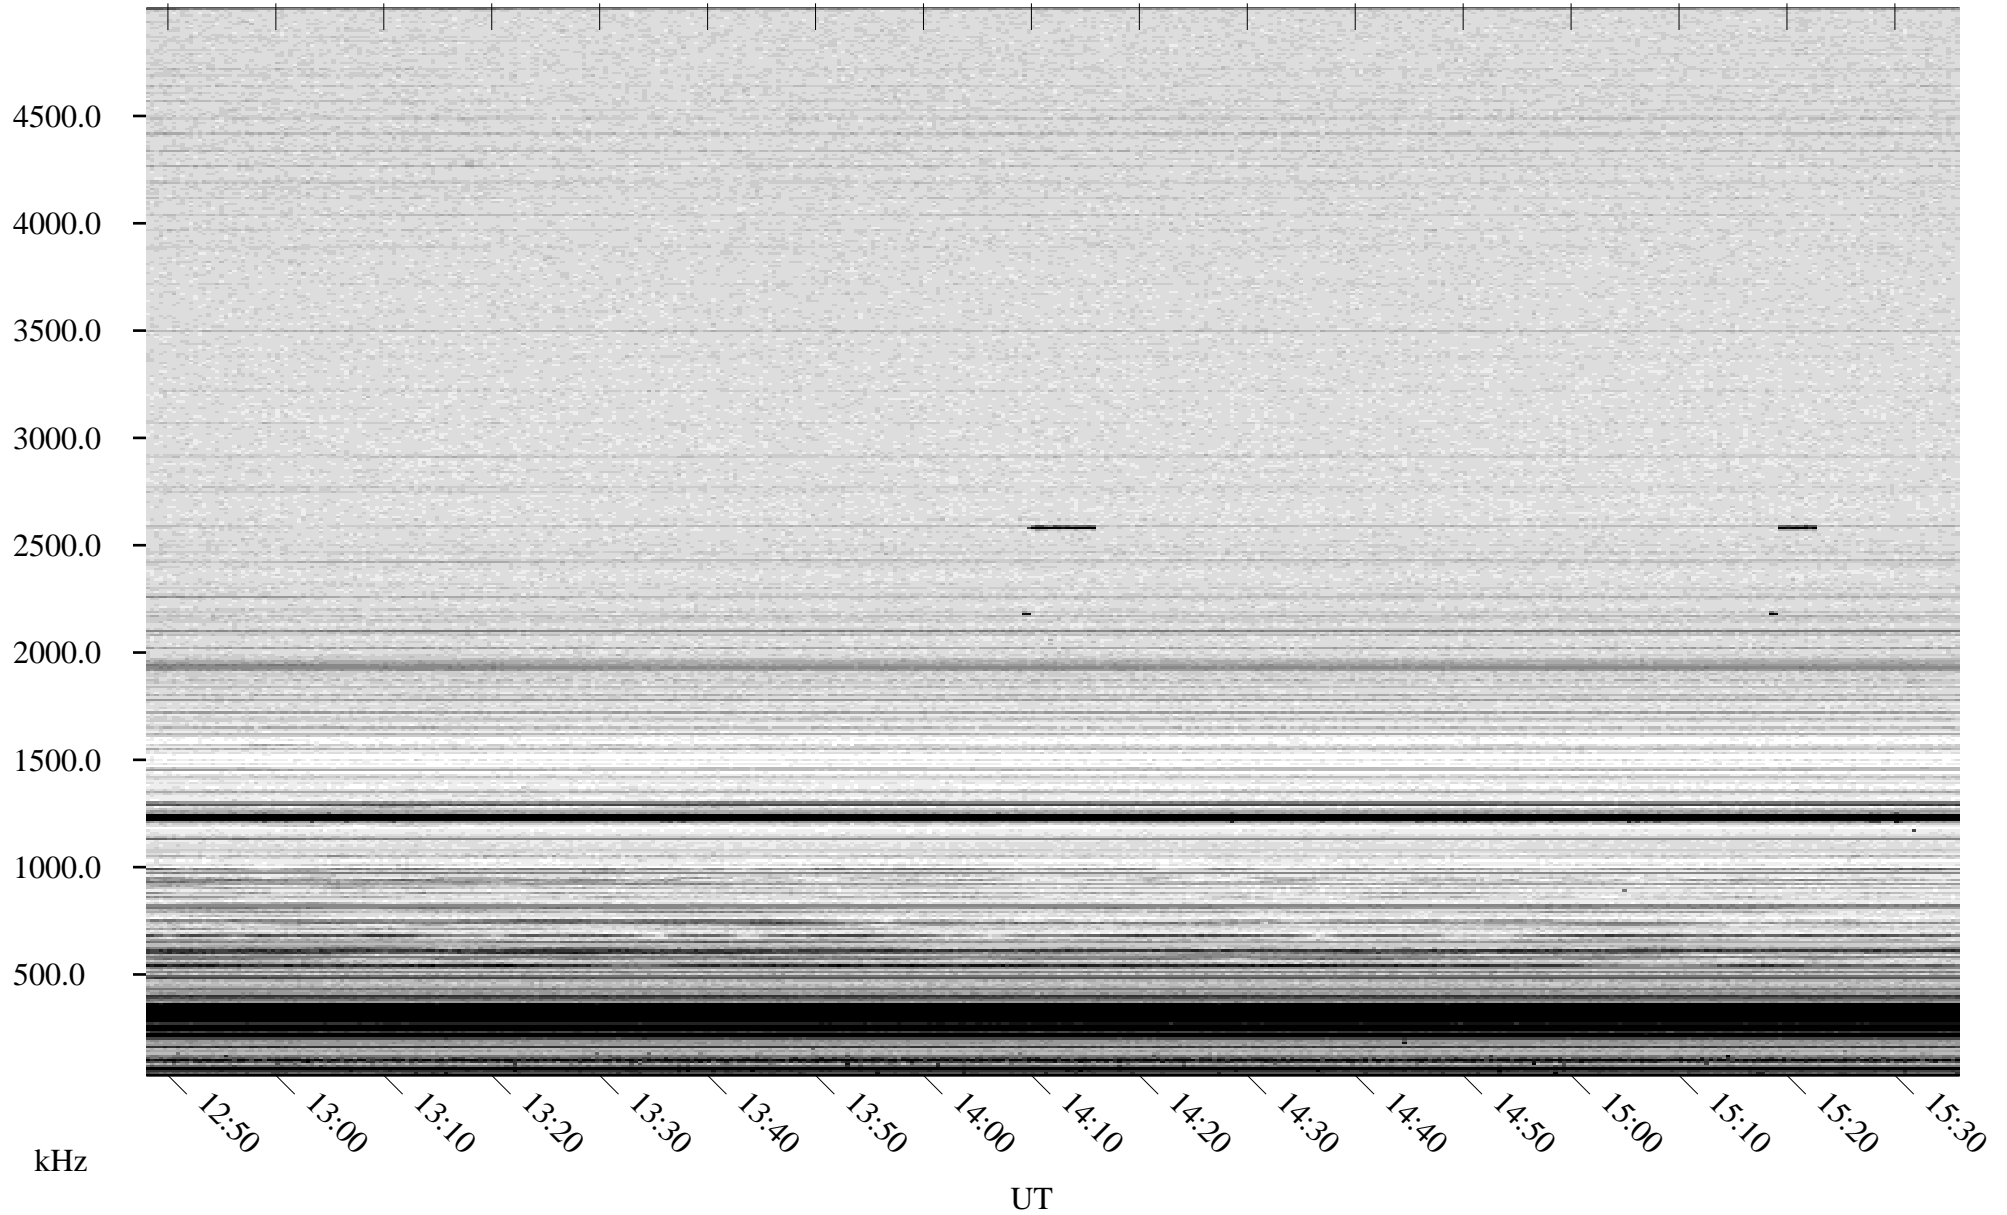

# 09/07/2007 Churchill, Manitoba

Linear Scale    Black = 161    White = 15

CH07249L.R00m max\_12

Page 4

# 09/07/2007 Churchill, Manitoba

Linear Scale    Black = 161    White = 15

CH07249L.R00m max\_12

Page 5

# 09/07/2007 Churchill, Manitoba

Linear Scale    Black = 161    White = 15

CH07249L.R00m max\_12

Page 6

09/07/2007 Churchill, Manitoba

Linear Scale Black = 161 White = 15

CH07249L.R00m max\_12

Page 7

09/07/2007 Churchill, Manitoba

Linear Scale Black = 161 White = 15

CH07249L.R00m max\_12

Page 8