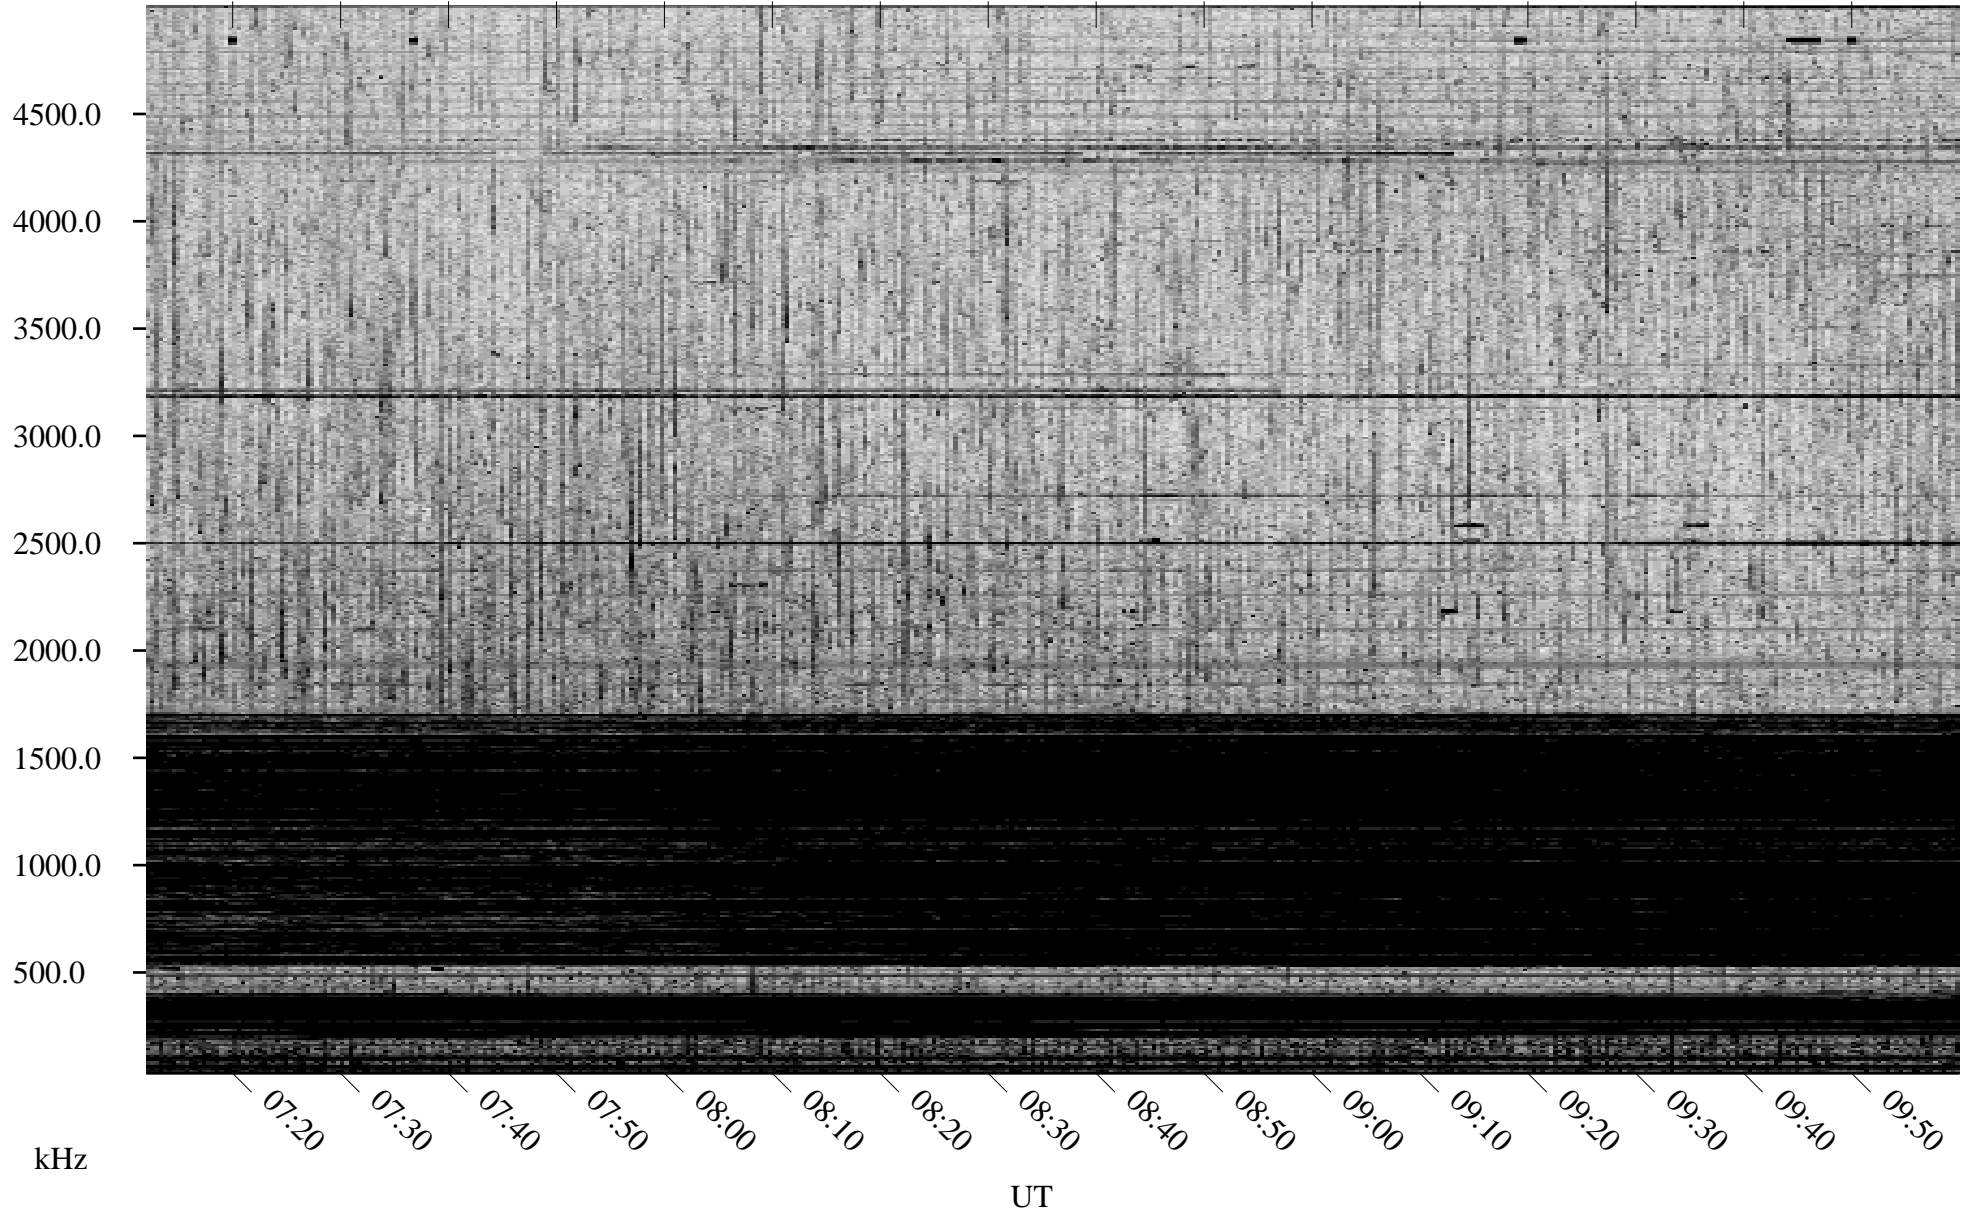

# 09/07/2007 Churchill, Manitoba

Linear Scale    Black = 161    White = 15

CH07249L.R00m max\_12

Page 3

# 09/07/2007 Churchill, Manitoba

Linear Scale    Black = 161    White = 15

CH07249L.R00m max\_12

Page 4

# 09/07/2007 Churchill, Manitoba

Linear Scale    Black = 161    White = 15

CH07249L.R00m max\_12

Page 5

# 09/07/2007 Churchill, Manitoba

Linear Scale    Black = 161    White = 15

CH07249L.R00m max\_12

Page 6

09/07/2007 Churchill, Manitoba

Linear Scale Black = 161 White = 15

CH07249L.R00m max\_12

Page 7