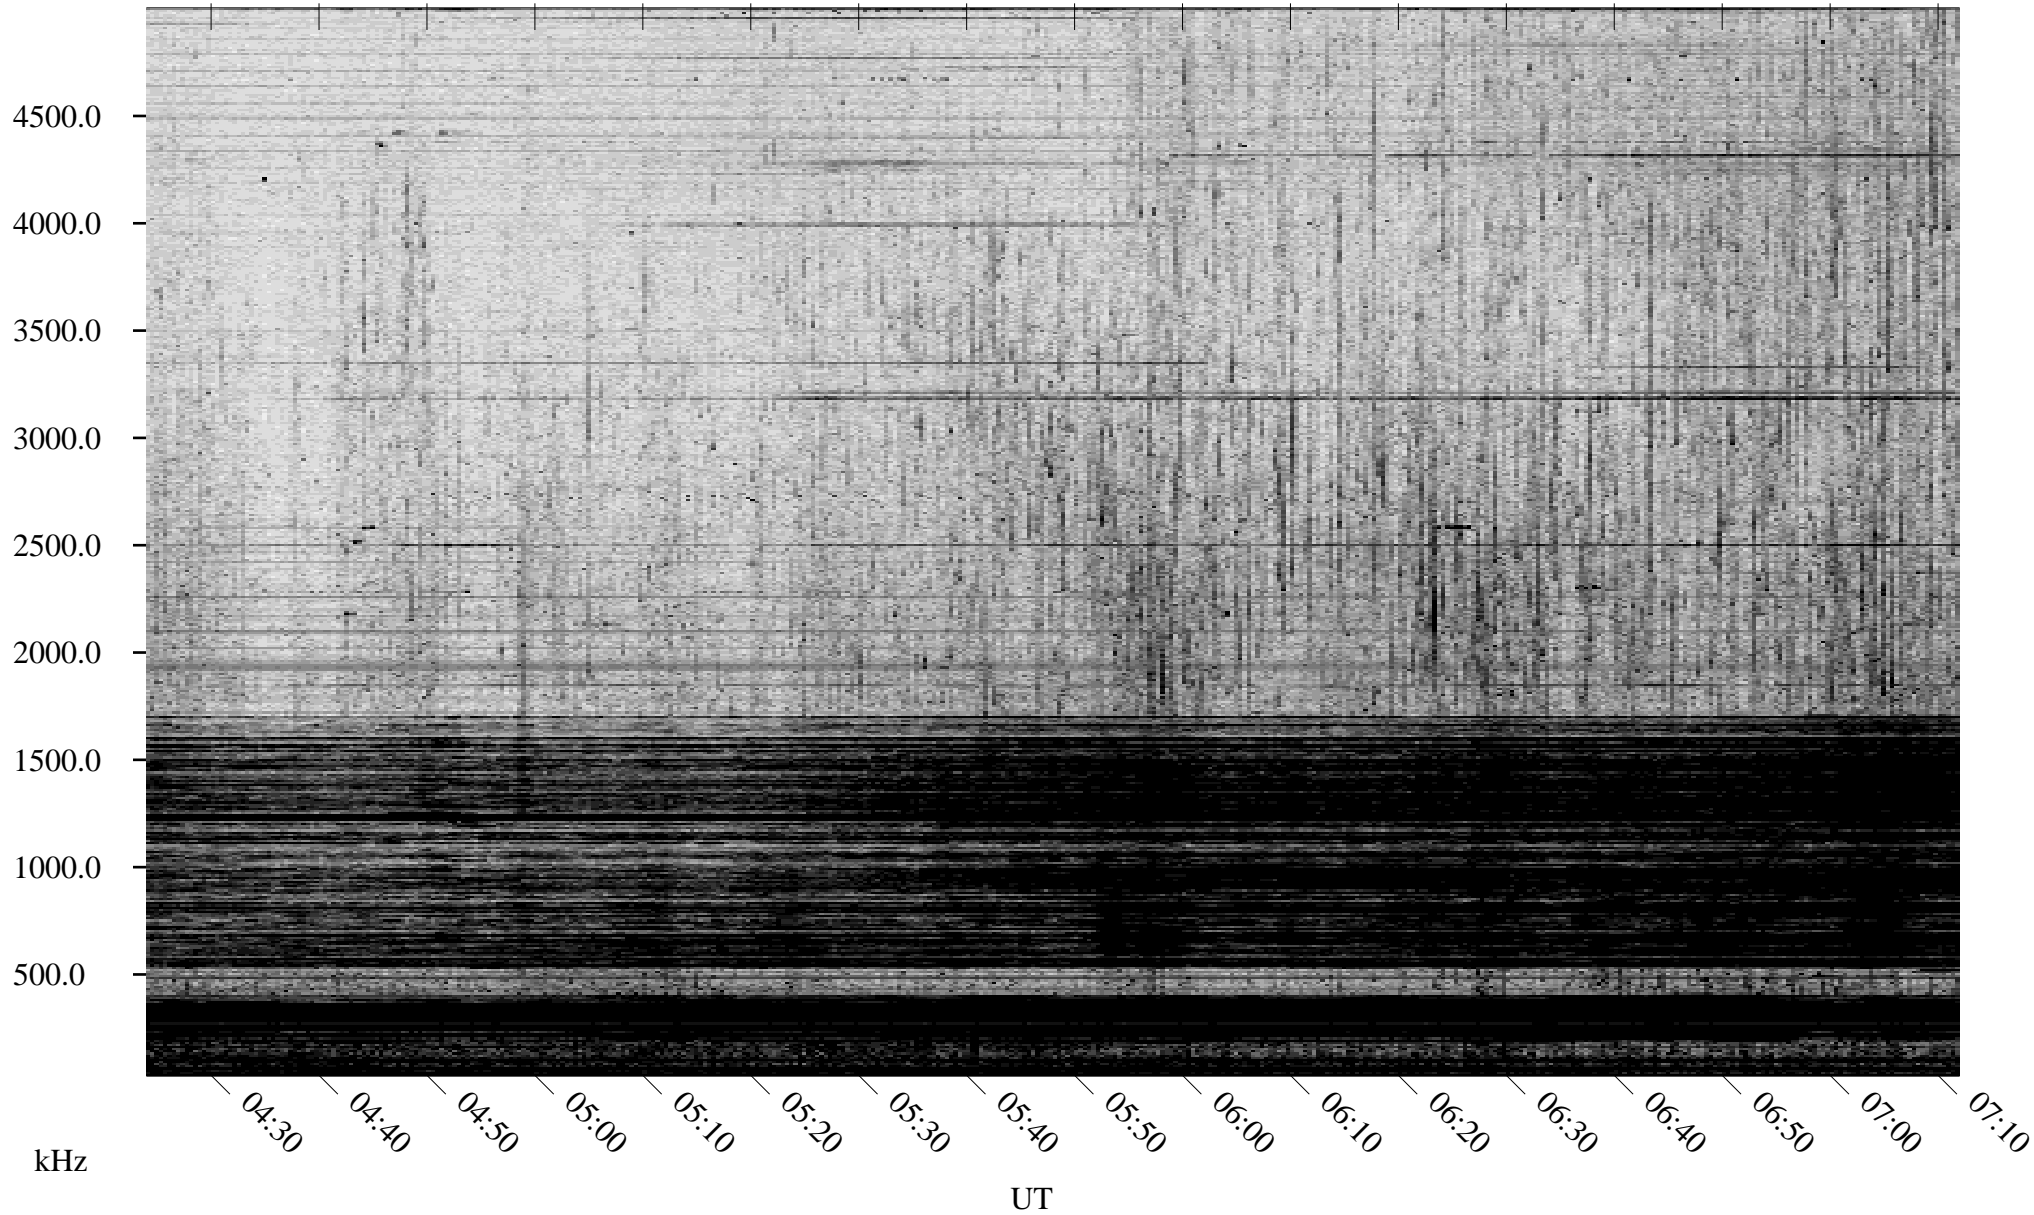

09/06/2007 Churchill, Manitoba

Linear Scale Black = 161 White = 15

CH07249L.R00m max\_12

Page 1

09/06/2007 Churchill, Manitoba

Linear Scale Black = 161 White = 15

CH07249L.R00m max\_12

Page 2

# 09/07/2007 Churchill, Manitoba

Linear Scale    Black = 161    White = 15

CH07249L.R00m max\_12

Page 3

# 09/07/2007 Churchill, Manitoba

Linear Scale    Black = 161    White = 15

CH07249L.R00m max\_12

Page 4

# 09/07/2007 Churchill, Manitoba

Linear Scale    Black = 161    White = 15

CH07249L.R00m max\_12

Page 5