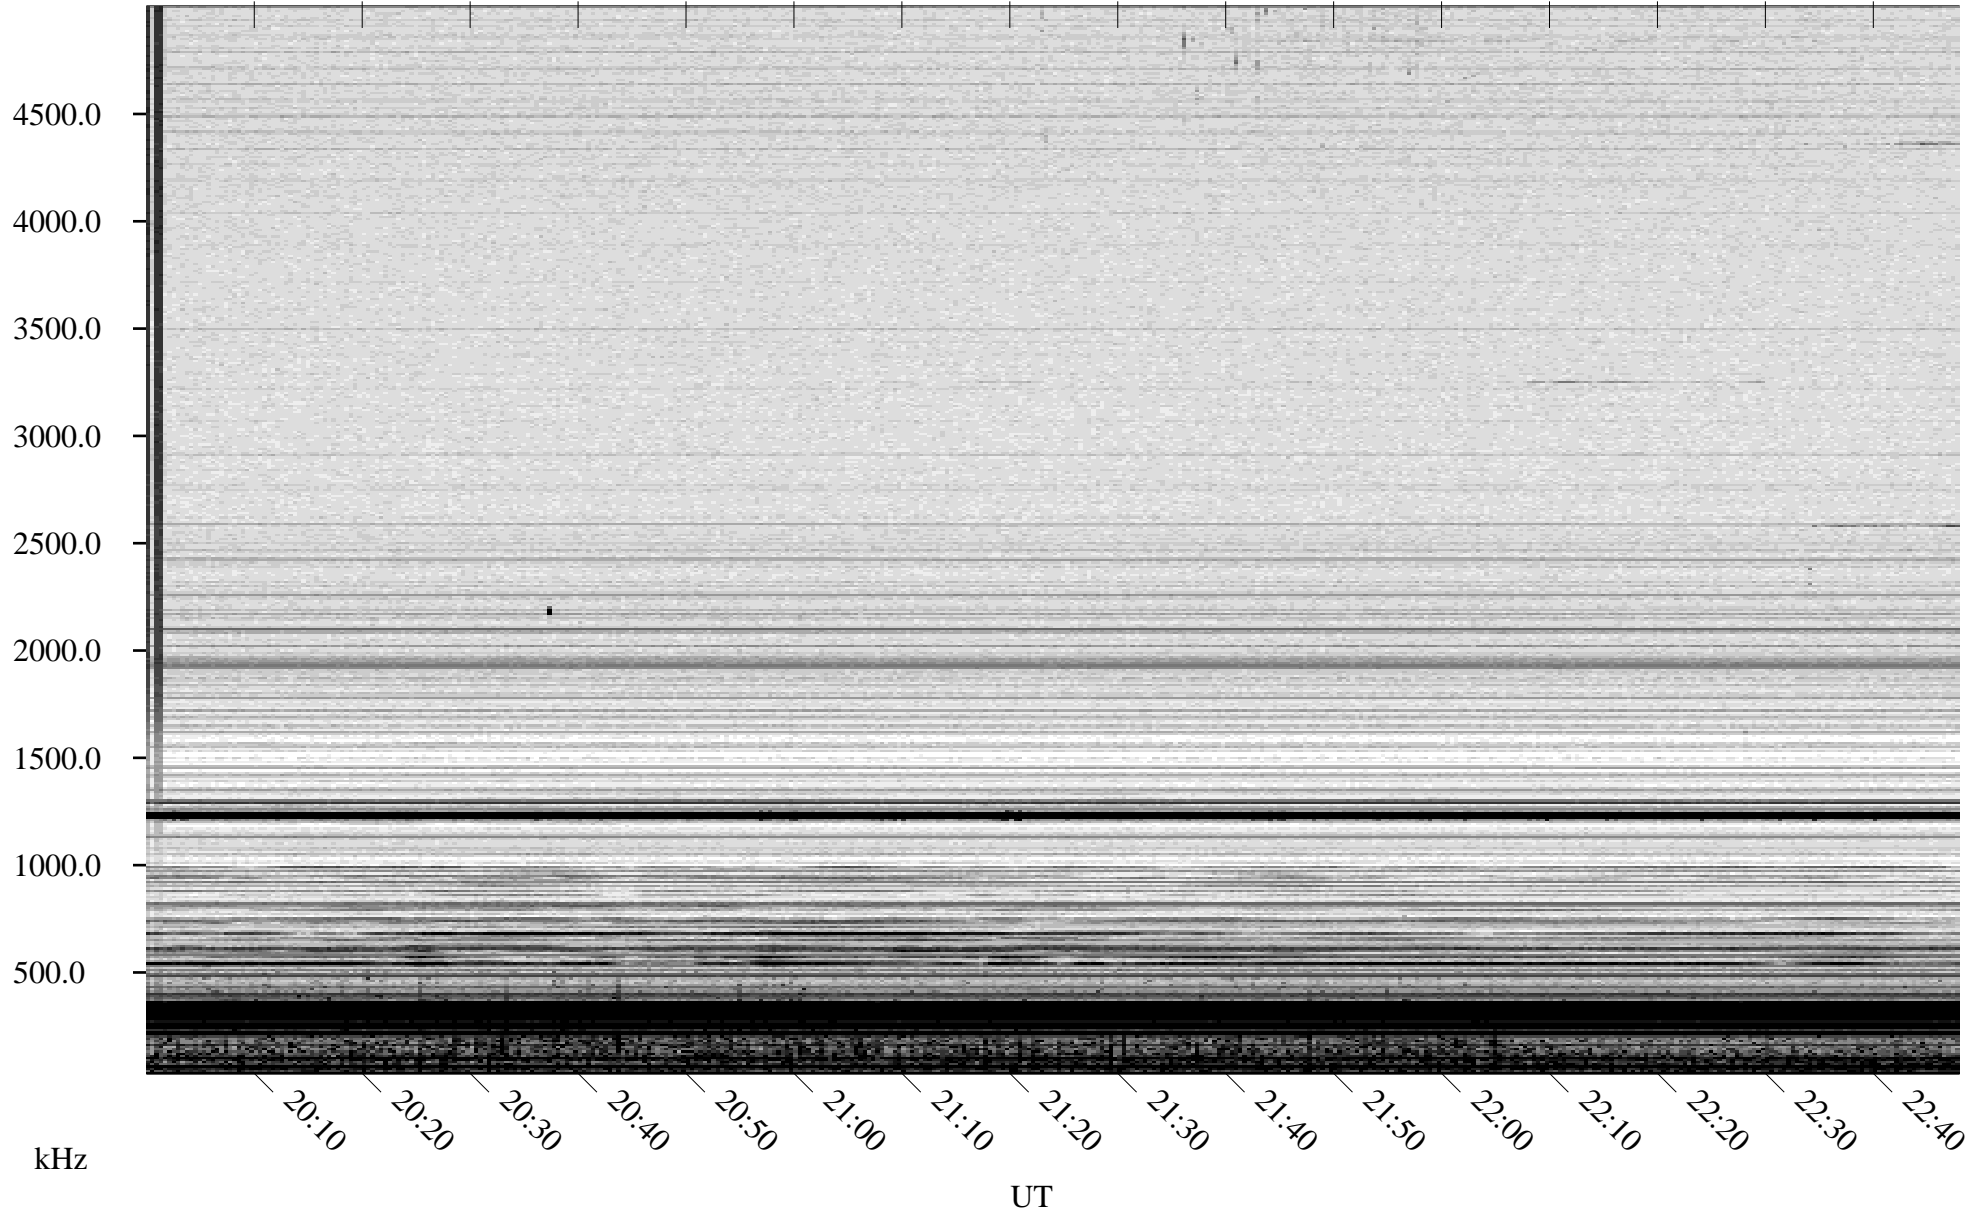

09/06/2007 Churchill, Manitoba

Linear Scale Black = 161 White = 15

CH07249L.R00m max\_12

Page 1

09/06/2007 Churchill, Manitoba

Linear Scale Black = 161 White = 15

CH07249L.R00m max\_12

Page 2

# 09/07/2007 Churchill, Manitoba

Linear Scale    Black = 161    White = 15

CH07249L.R00m max\_12

Page 3

# 09/07/2007 Churchill, Manitoba

Linear Scale    Black = 161    White = 15

CH07249L.R00m max\_12

Page 4

# 09/07/2007 Churchill, Manitoba

Linear Scale    Black = 161    White = 15

CH07249L.R00m max\_12

Page 5