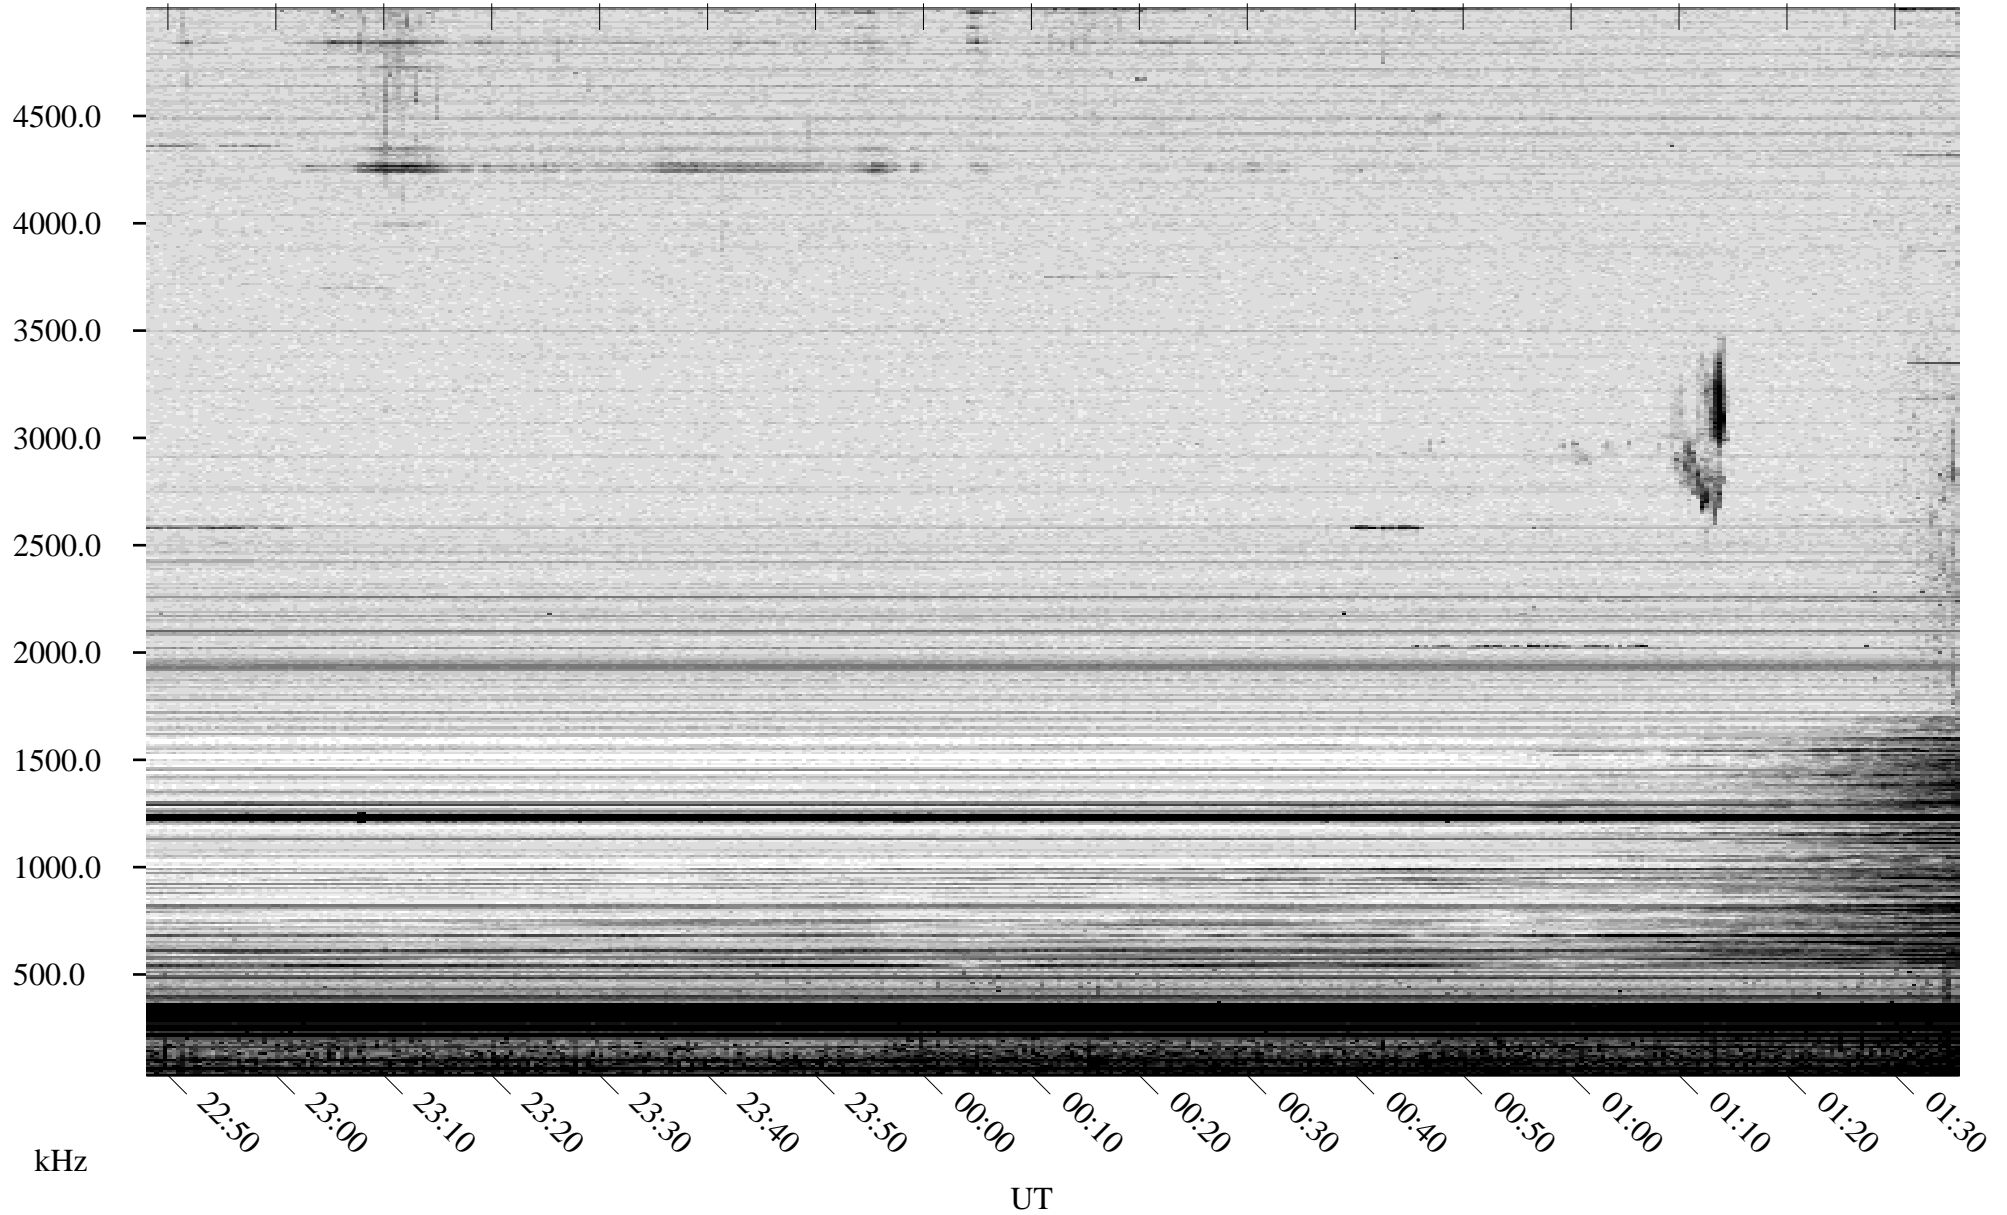

09/06/2007 Churchill, Manitoba

Linear Scale Black = 161 White = 15

CH07249L.R00m max\_12

Page 1

09/06/2007 Churchill, Manitoba

Linear Scale Black = 161 White = 15

CH07249L.R00m max\_12

Page 2

# 09/07/2007 Churchill, Manitoba

Linear Scale    Black = 161    White = 15

CH07249L.R00m max\_12

Page 3

# 09/07/2007 Churchill, Manitoba

Linear Scale    Black = 161    White = 15

CH07249L.R00m max\_12

Page 4

# 09/07/2007 Churchill, Manitoba

Linear Scale    Black = 161    White = 15

CH07249L.R00m max\_12

Page 5