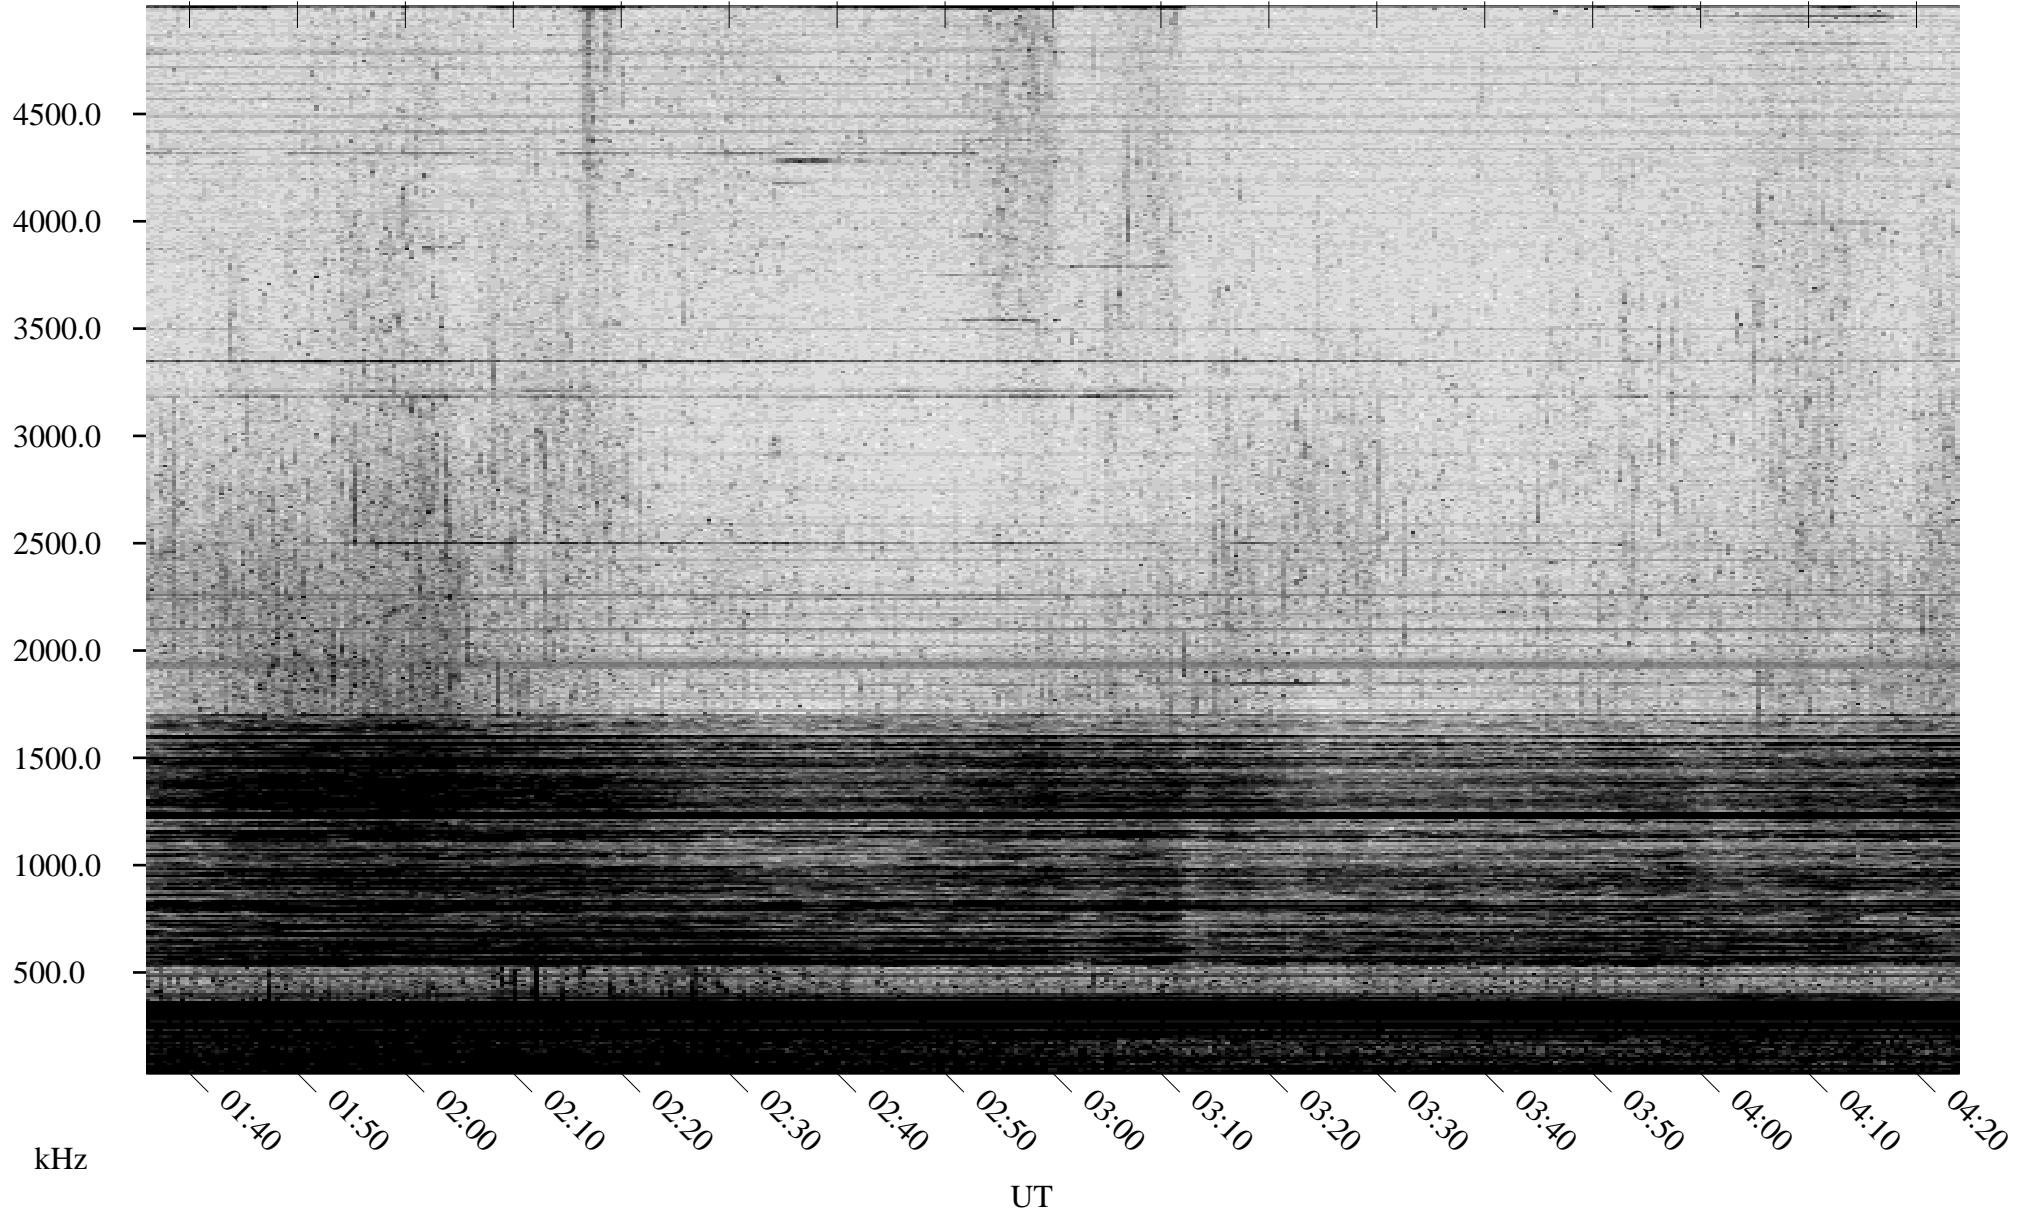

09/06/2007 Churchill, Manitoba

Linear Scale Black = 161 White = 15

CH07249L.R00m max\_12

Page 1

09/06/2007 Churchill, Manitoba

Linear Scale Black = 161 White = 15

CH07249L.R00m max\_12

Page 2

# 09/07/2007 Churchill, Manitoba

Linear Scale    Black = 161    White = 15

CH07249L.R00m max\_12

Page 3

# 09/07/2007 Churchill, Manitoba

Linear Scale    Black = 161    White = 15

CH07249L.R00m max\_12

Page 4

# 09/07/2007 Churchill, Manitoba

Linear Scale    Black = 161    White = 15

CH07249L.R00m max\_12

Page 5