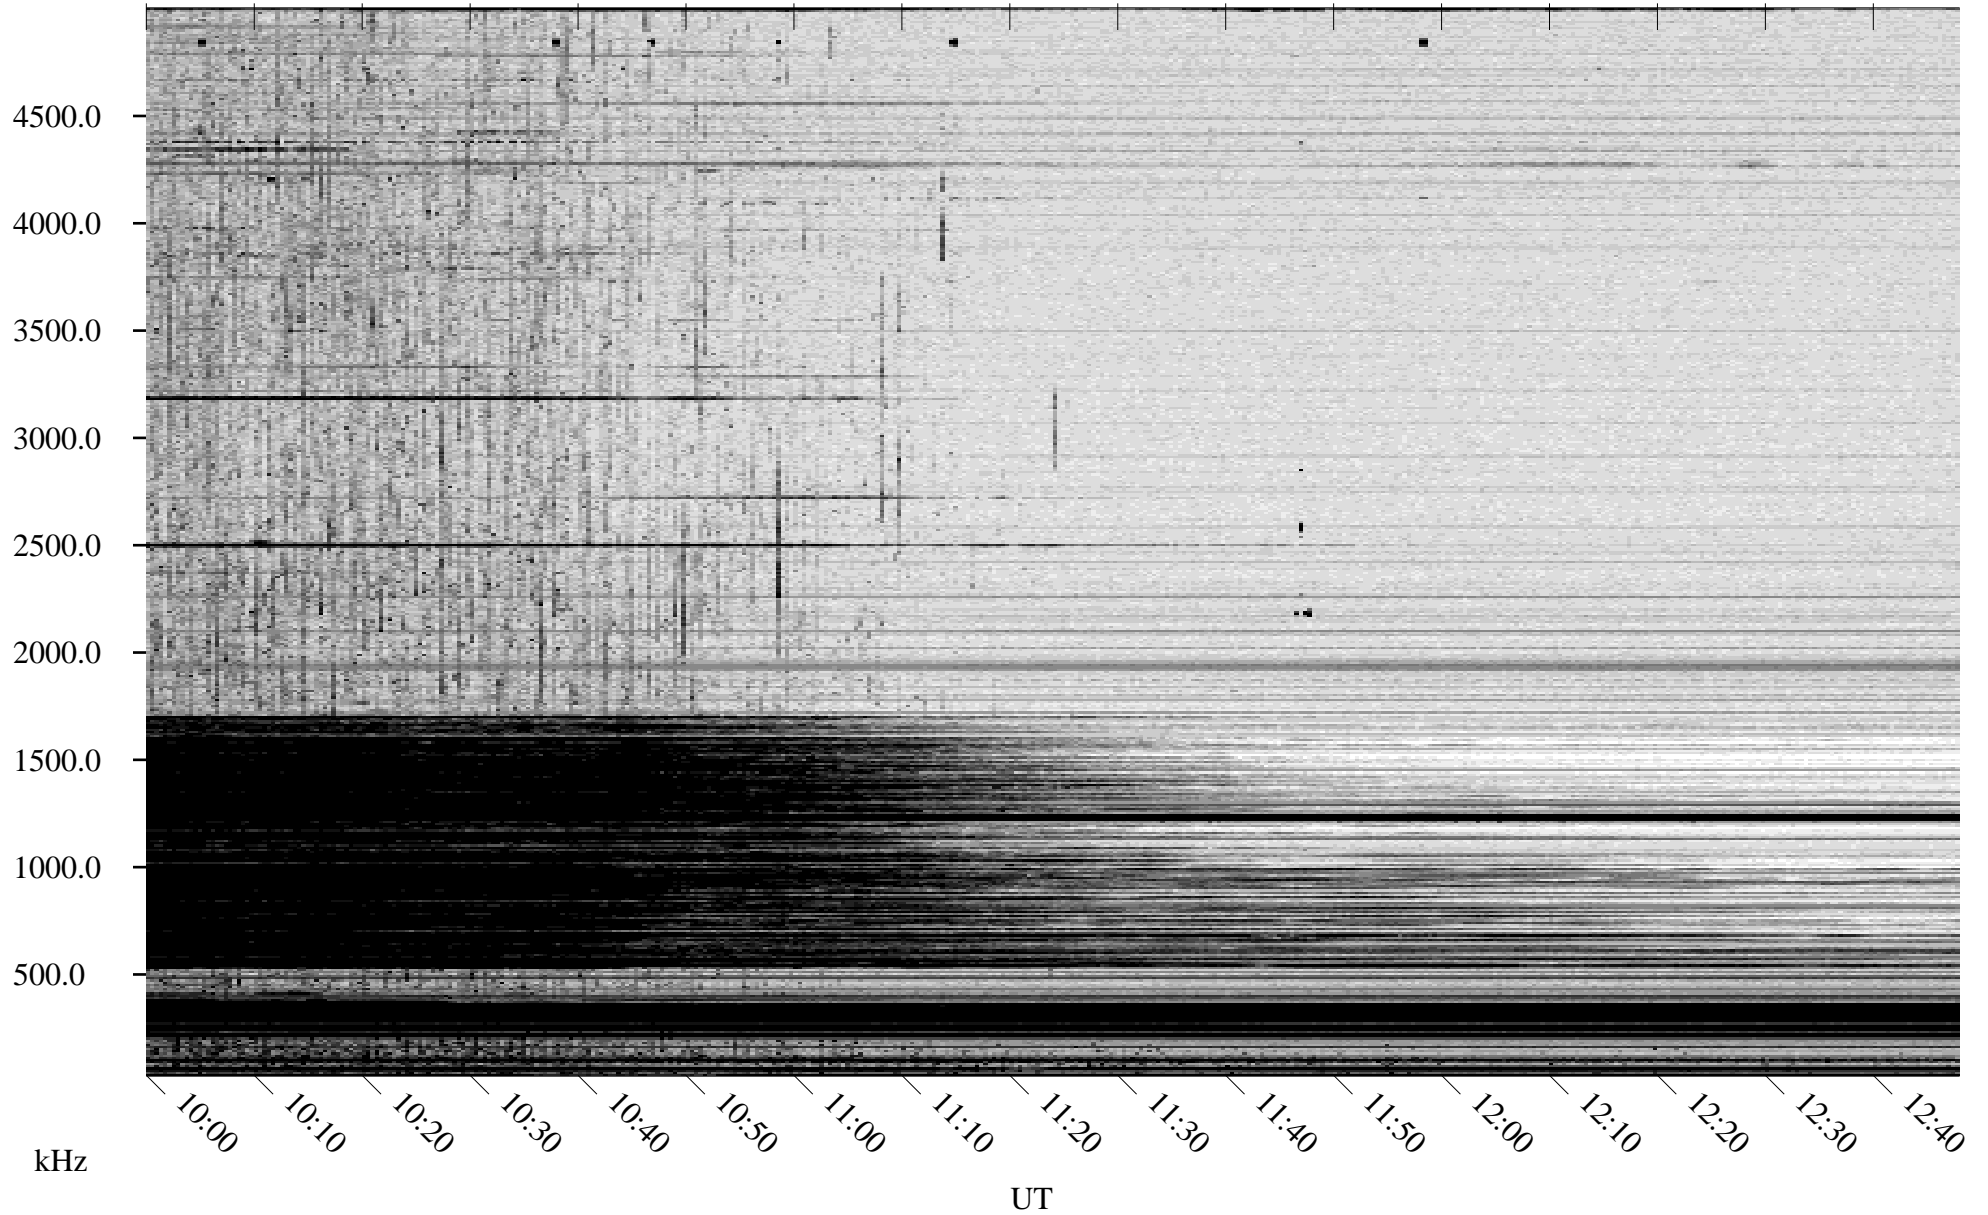

# 09/07/2007 Churchill, Manitoba

Linear Scale    Black = 161    White = 15

CH07249L.R00m max\_12

Page 4

# 09/07/2007 Churchill, Manitoba

Linear Scale    Black = 161    White = 15

CH07249L.R00m max\_12

Page 5

# 09/07/2007 Churchill, Manitoba

Linear Scale    Black = 161    White = 15

CH07249L.R00m max\_12

Page 6

09/07/2007 Churchill, Manitoba

Linear Scale Black = 161 White = 15

CH07249L.R00m max\_12

Page 7

09/07/2007 Churchill, Manitoba

Linear Scale Black = 161 White = 15

CH07249L.R00m max\_12

Page 8