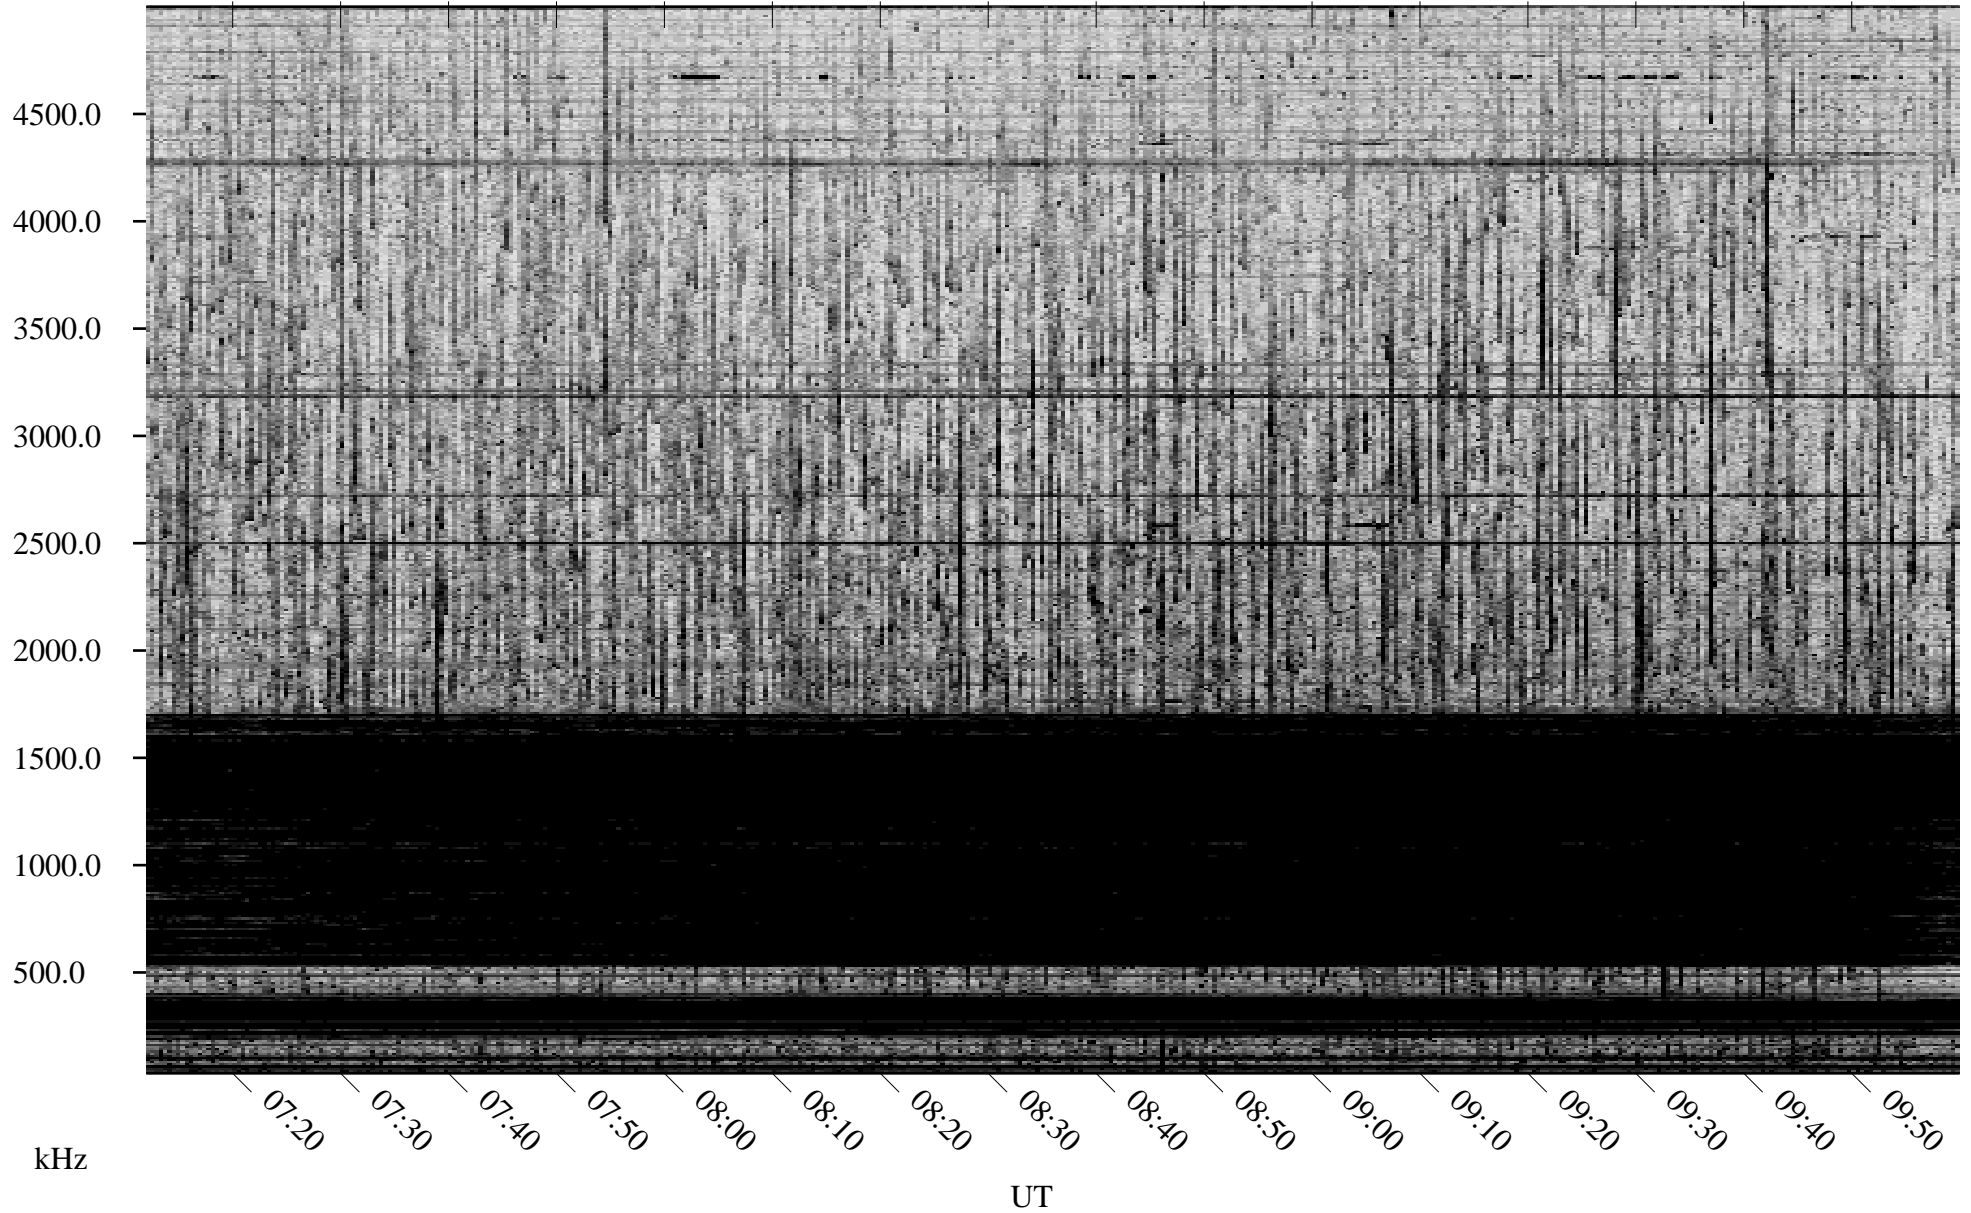

# 09/08/2007 Churchill, Manitoba

Linear Scale    Black = 161    White = 15

CH07250L.R00m max\_12

Page 3

# 09/08/2007 Churchill, Manitoba

Linear Scale    Black = 161    White = 15

CH07250L.R00m max\_12

Page 4

# 09/08/2007 Churchill, Manitoba

Linear Scale    Black = 161    White = 15

CH07250L.R00m max\_12

Page 5

09/08/2007 Churchill, Manitoba

Linear Scale Black = 161 White = 15

CH07250L.R00m max\_12

Page 6

09/08/2007 Churchill, Manitoba

Linear Scale Black = 161 White = 15

CH07250L.R00m max\_12

Page 7

09/08/2007 Churchill, Manitoba

Linear Scale Black = 161 White = 15

CH07250L.R00m max\_12

Page 8