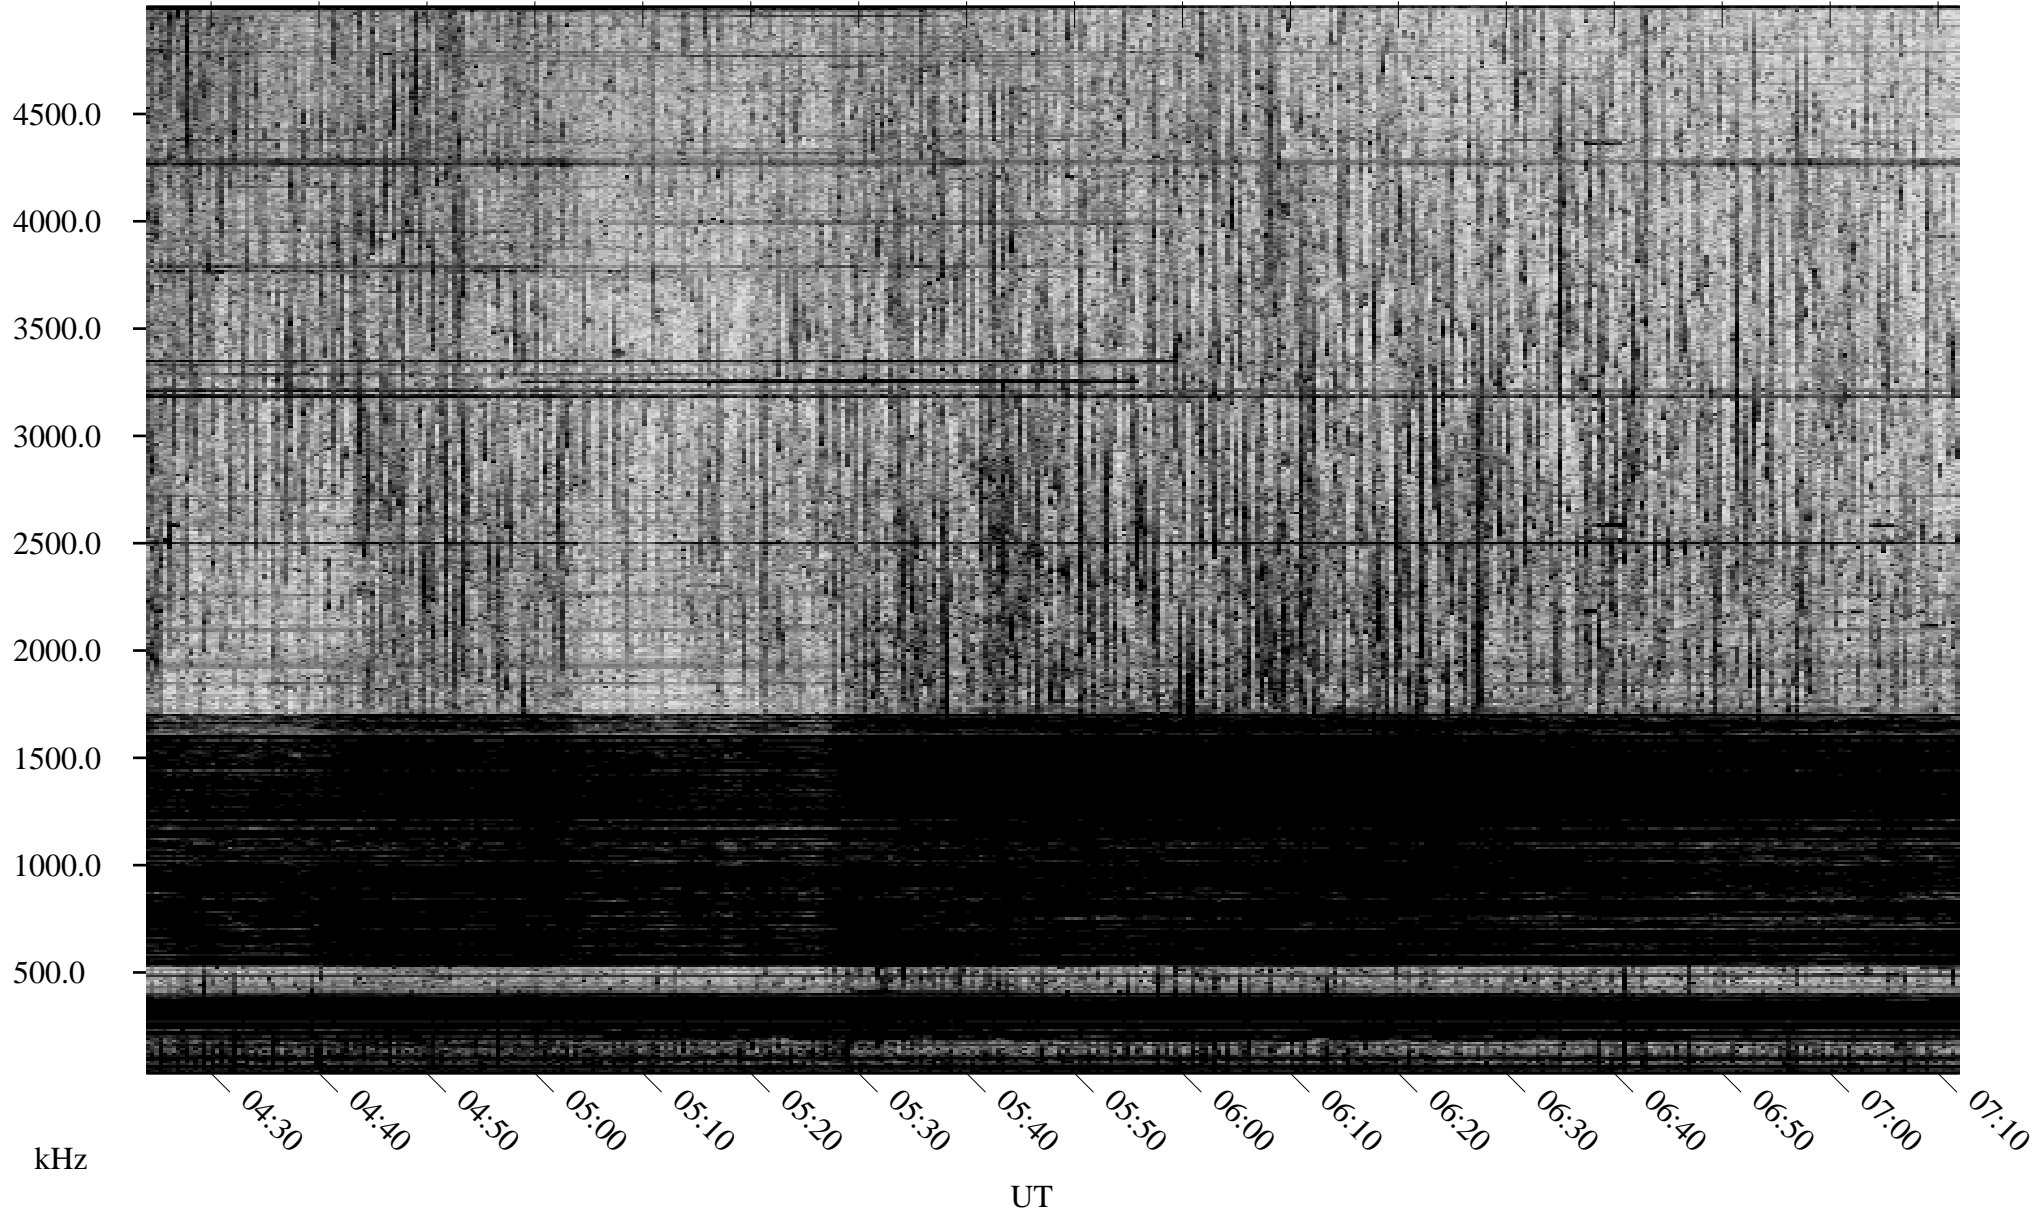

# 09/07/2007 Churchill, Manitoba

Linear Scale    Black = 161    White = 15

CH07250L.R00m max\_12

Page 1

09/07/2007 Churchill, Manitoba

Linear Scale Black = 161 White = 15

CH07250L.R00m max\_12

Page 2

# 09/08/2007 Churchill, Manitoba

Linear Scale    Black = 161    White = 15

CH07250L.R00m max\_12

Page 3

# 09/08/2007 Churchill, Manitoba

Linear Scale    Black = 161    White = 15

CH07250L.R00m max\_12

Page 4

# 09/08/2007 Churchill, Manitoba

Linear Scale    Black = 161    White = 15

CH07250L.R00m max\_12

Page 5

09/08/2007 Churchill, Manitoba

Linear Scale Black = 161 White = 15

CH07250L.R00m max\_12

Page 6