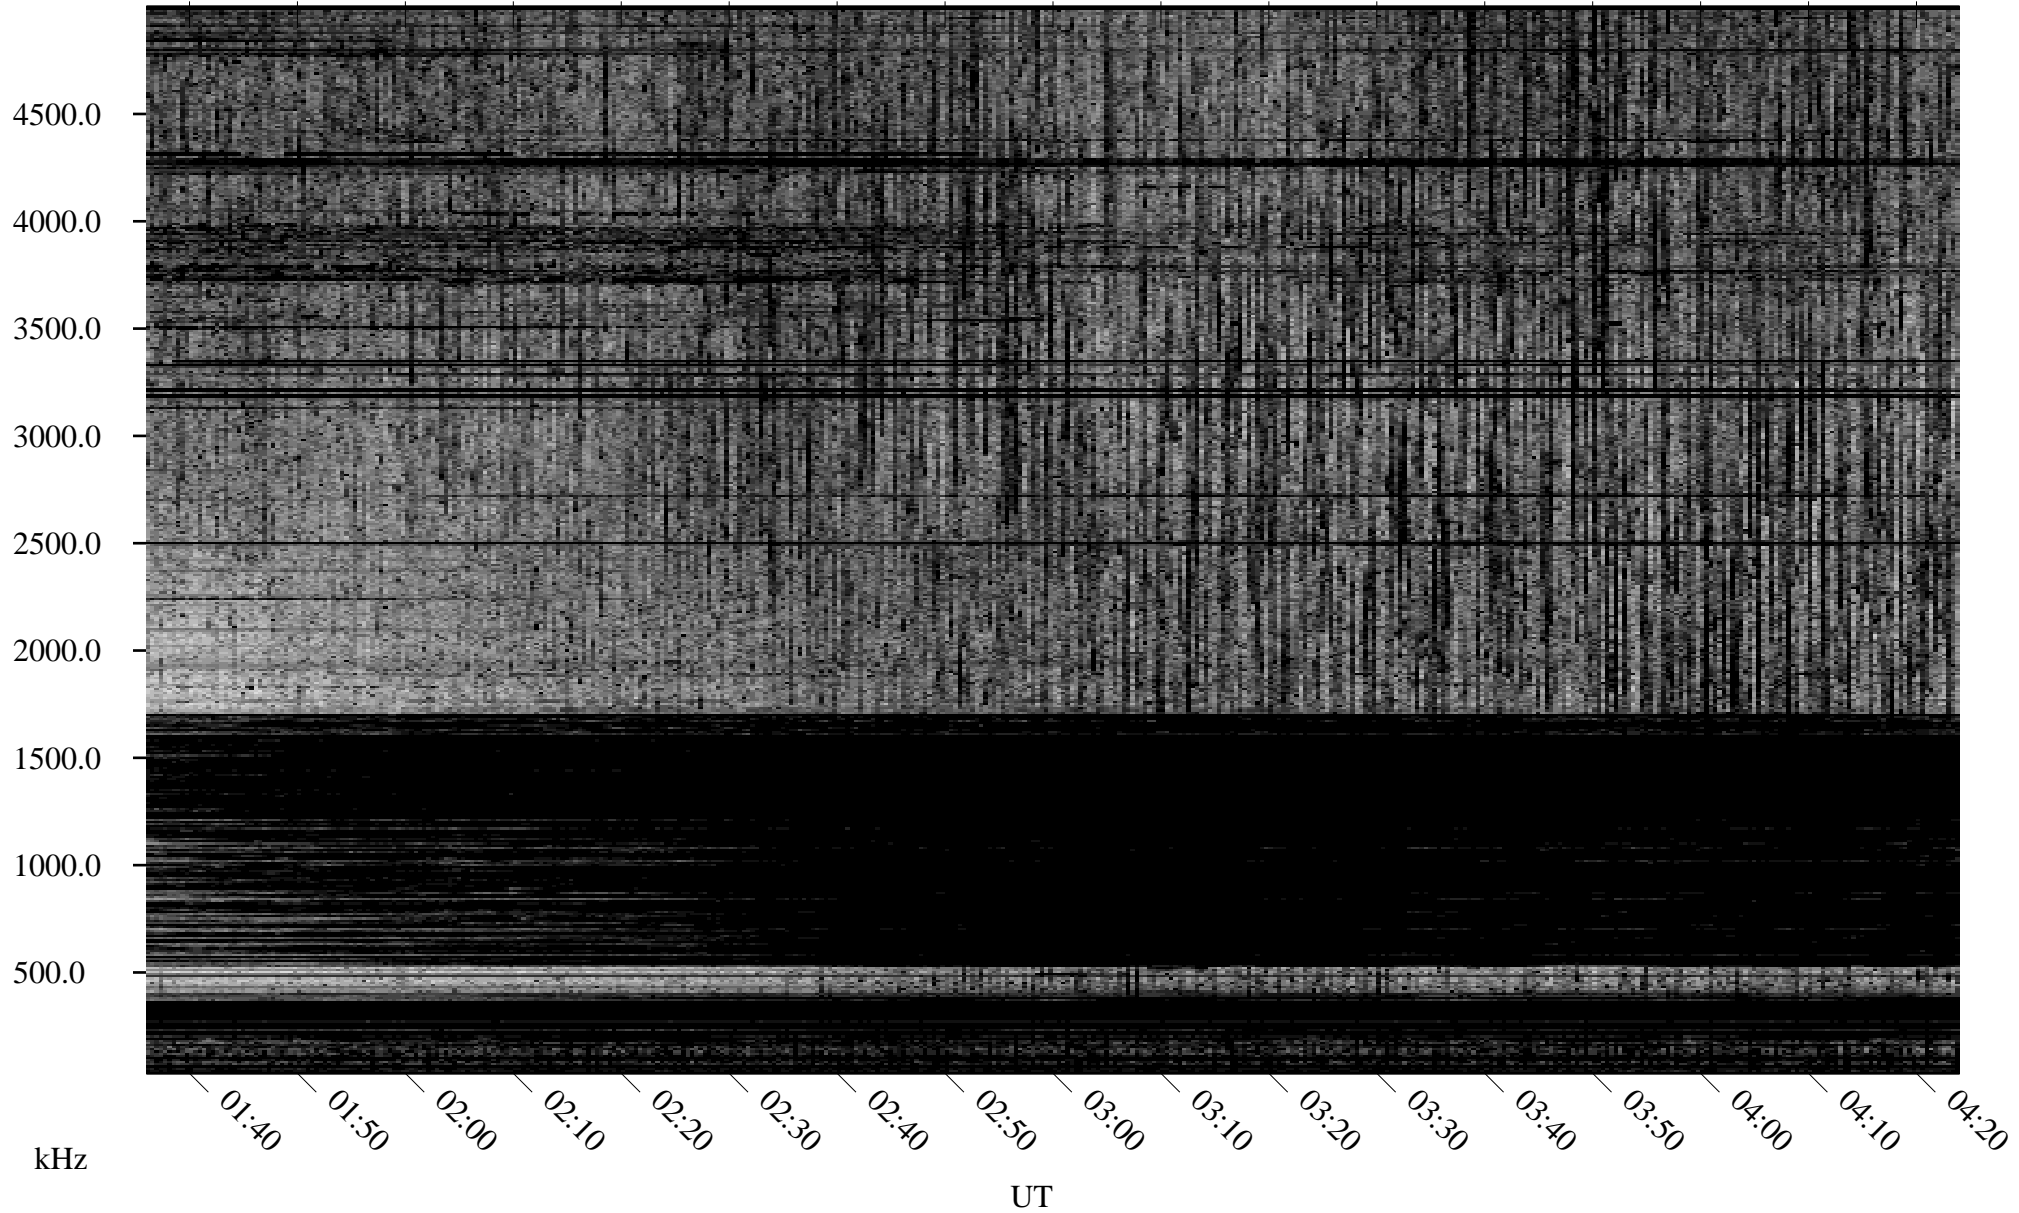

# 09/07/2007 Churchill, Manitoba

Linear Scale    Black = 161    White = 15

CH07250L.R00m max\_12

Page 1

09/07/2007 Churchill, Manitoba

Linear Scale Black = 161 White = 15

CH07250L.R00m max\_12

Page 2

# 09/08/2007 Churchill, Manitoba

Linear Scale    Black = 161    White = 15

CH07250L.R00m max\_12

Page 3

# 09/08/2007 Churchill, Manitoba

Linear Scale    Black = 161    White = 15

CH07250L.R00m max\_12

Page 4

# 09/08/2007 Churchill, Manitoba

Linear Scale    Black = 161    White = 15

CH07250L.R00m max\_12

Page 5

09/08/2007 Churchill, Manitoba

Linear Scale Black = 161 White = 15

CH07250L.R00m max\_12

Page 6