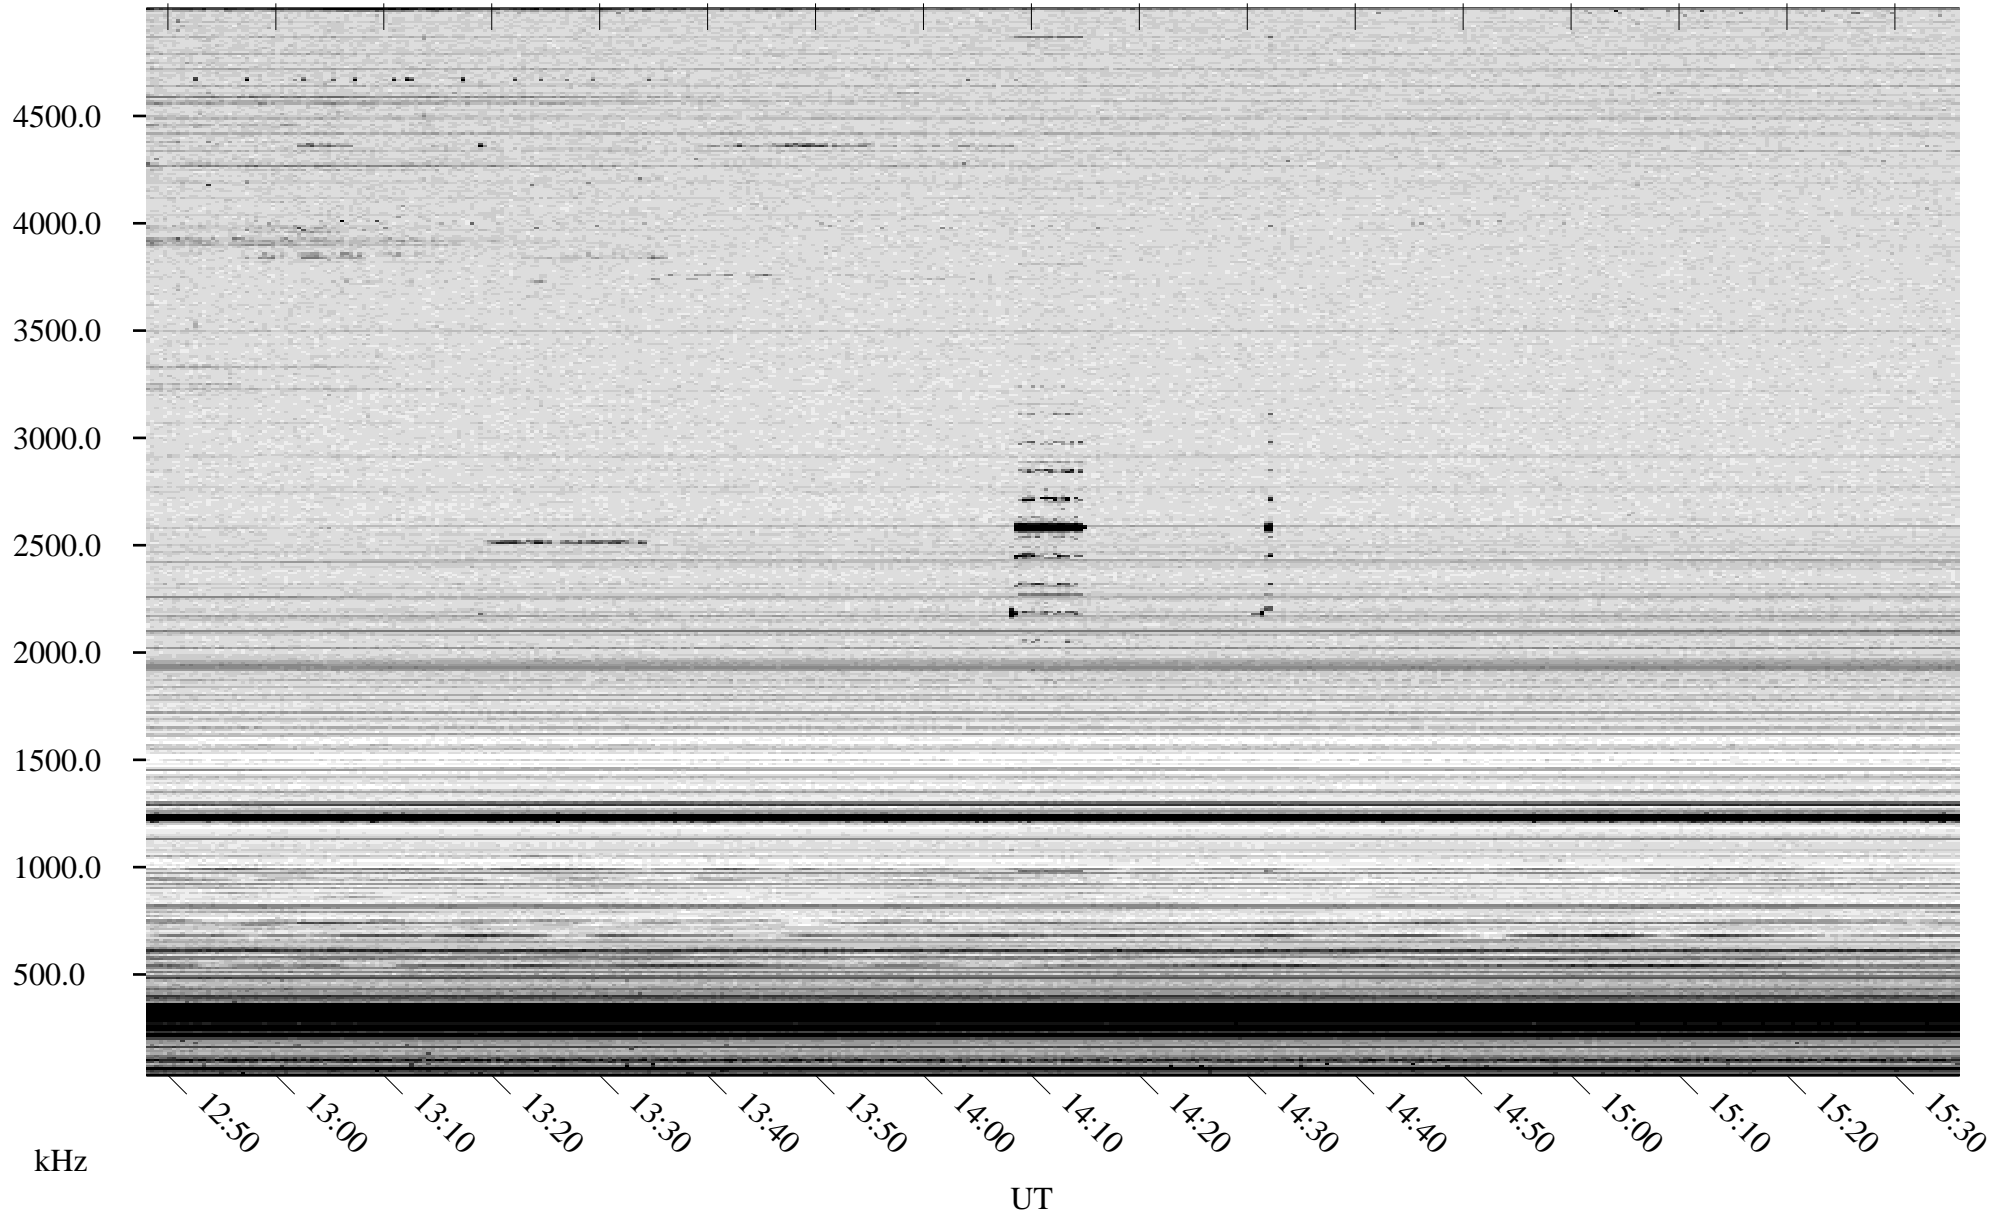

# 09/08/2007 Churchill, Manitoba

Linear Scale    Black = 161    White = 15

CH07250L.R00m max\_12

Page 3

# 09/08/2007 Churchill, Manitoba

Linear Scale    Black = 161    White = 15

CH07250L.R00m max\_12

Page 4

# 09/08/2007 Churchill, Manitoba

Linear Scale    Black = 161    White = 15

CH07250L.R00m max\_12

Page 5

09/08/2007 Churchill, Manitoba

Linear Scale Black = 161 White = 15

CH07250L.R00m max\_12

Page 6

09/08/2007 Churchill, Manitoba

Linear Scale Black = 161 White = 15

CH07250L.R00m max\_12

Page 7

09/08/2007 Churchill, Manitoba

Linear Scale Black = 161 White = 15

CH07250L.R00m max\_12

Page 8