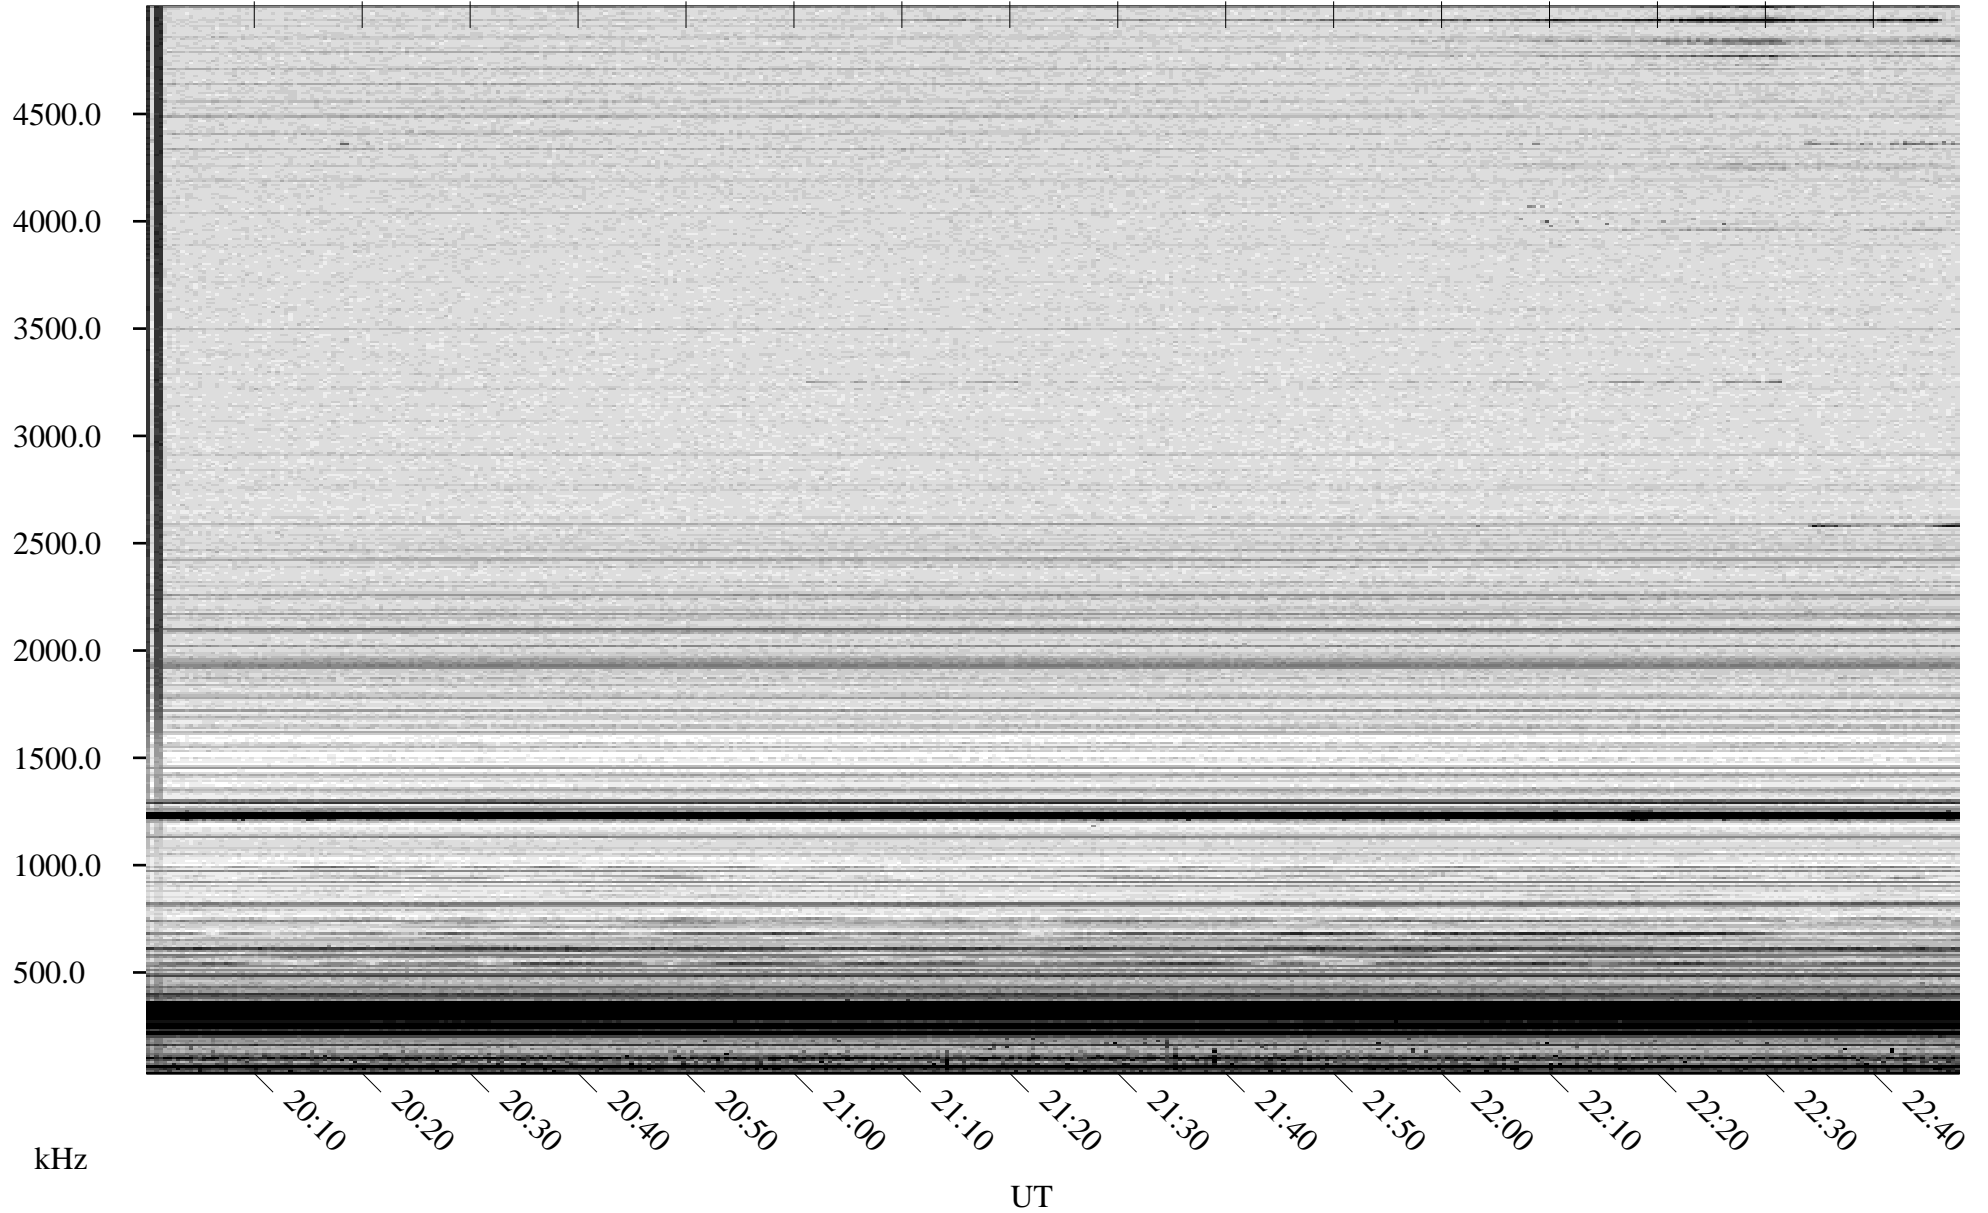

# 09/07/2007 Churchill, Manitoba

Linear Scale    Black = 161    White = 15

CH07250L.R00m max\_12

Page 1

09/07/2007 Churchill, Manitoba

Linear Scale Black = 161 White = 15

CH07250L.R00m max\_12

Page 2

# 09/08/2007 Churchill, Manitoba

Linear Scale    Black = 161    White = 15

CH07250L.R00m max\_12

Page 3

# 09/08/2007 Churchill, Manitoba

Linear Scale    Black = 161    White = 15

CH07250L.R00m max\_12

Page 4

# 09/08/2007 Churchill, Manitoba

Linear Scale    Black = 161    White = 15

CH07250L.R00m max\_12

Page 5

09/08/2007 Churchill, Manitoba

Linear Scale Black = 161 White = 15

CH07250L.R00m max\_12

Page 6