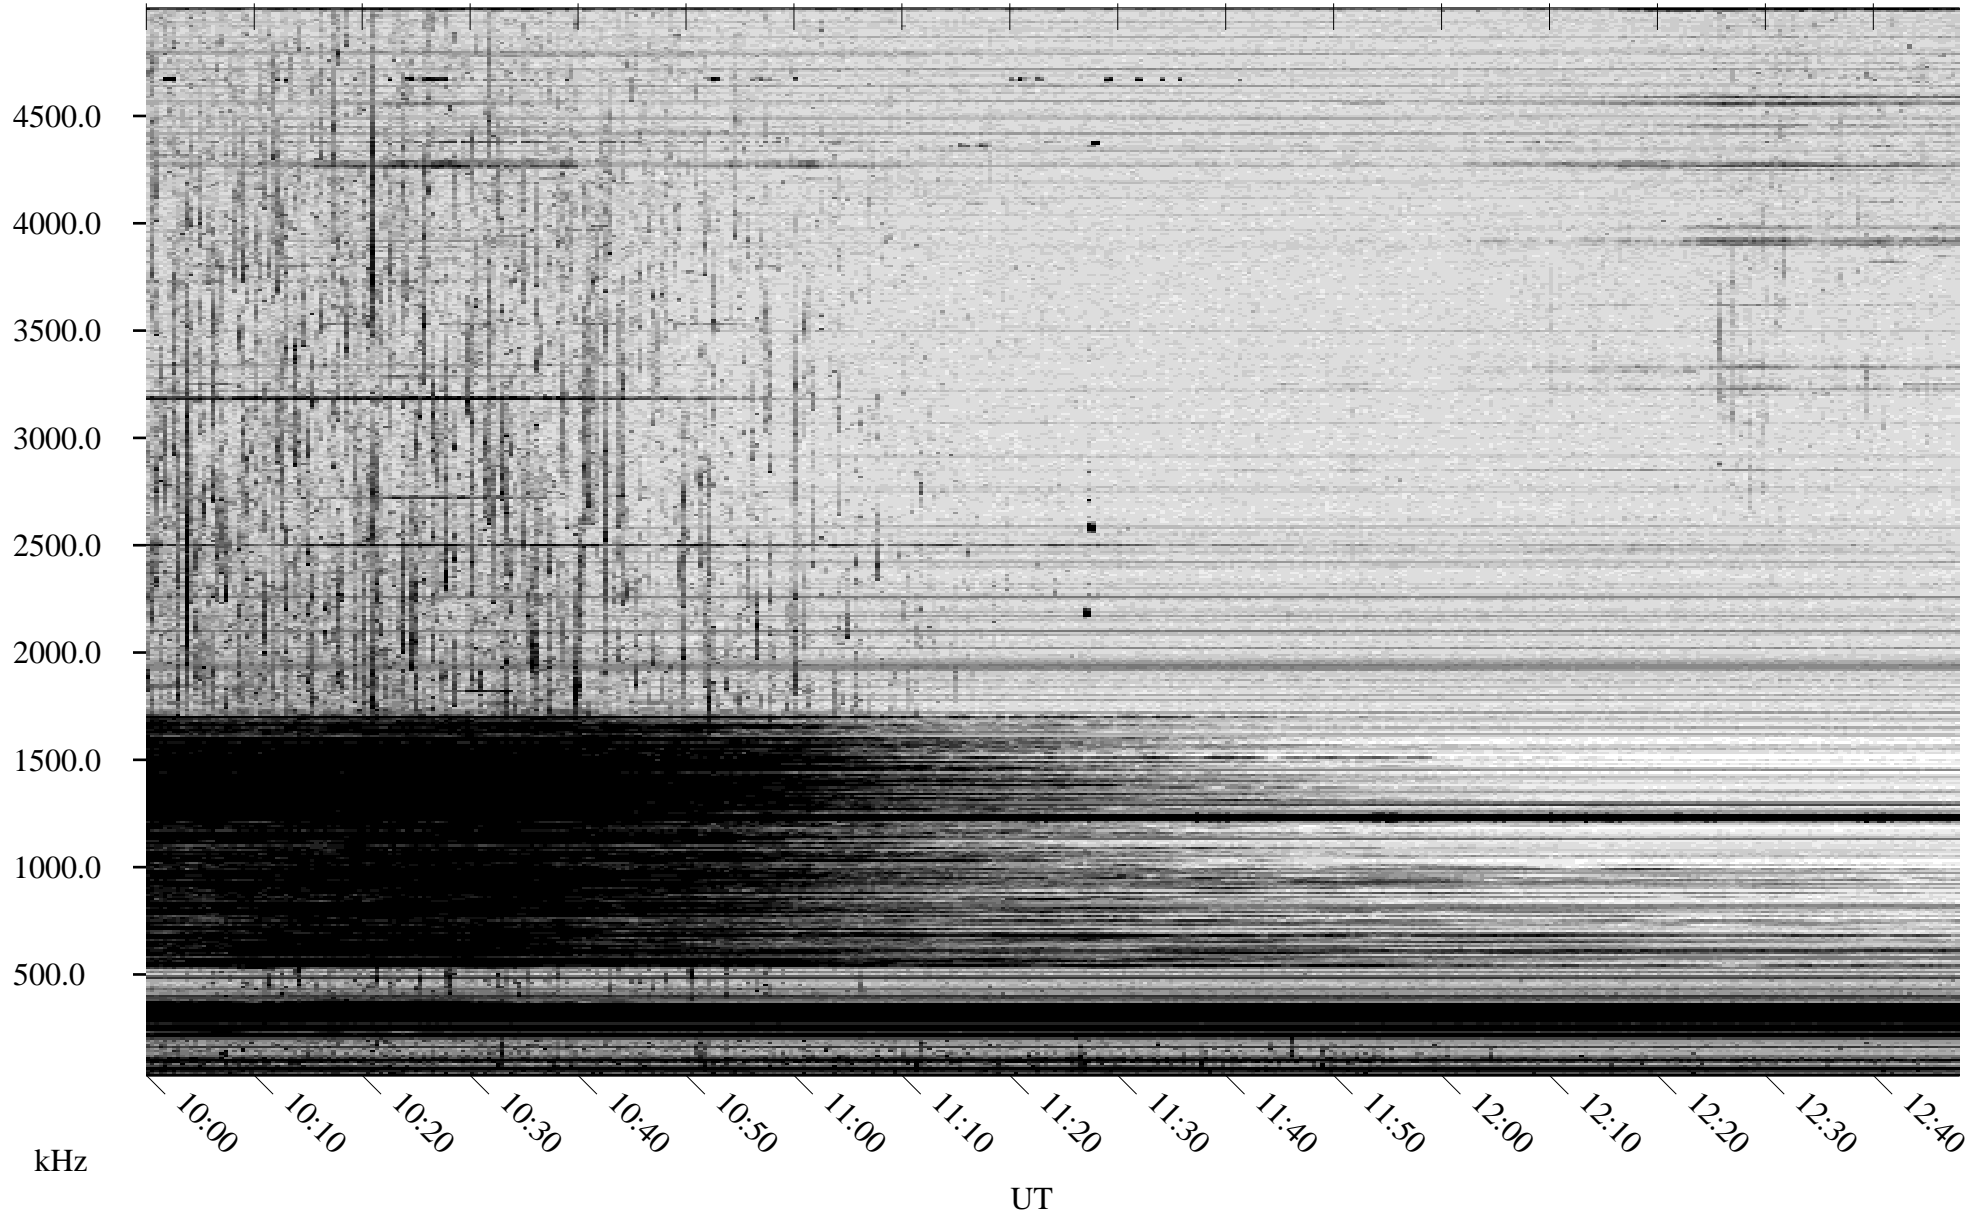

# 09/08/2007 Churchill, Manitoba

Linear Scale    Black = 161    White = 15

CH07250L.R00m max\_12

Page 3

# 09/08/2007 Churchill, Manitoba

Linear Scale    Black = 161    White = 15

CH07250L.R00m max\_12

Page 4

# 09/08/2007 Churchill, Manitoba

Linear Scale    Black = 161    White = 15

CH07250L.R00m max\_12

Page 5

09/08/2007 Churchill, Manitoba

Linear Scale Black = 161 White = 15

CH07250L.R00m max\_12

Page 6

09/08/2007 Churchill, Manitoba

Linear Scale Black = 161 White = 15

CH07250L.R00m max\_12

Page 7

09/08/2007 Churchill, Manitoba

Linear Scale Black = 161 White = 15

CH07250L.R00m max\_12

Page 8