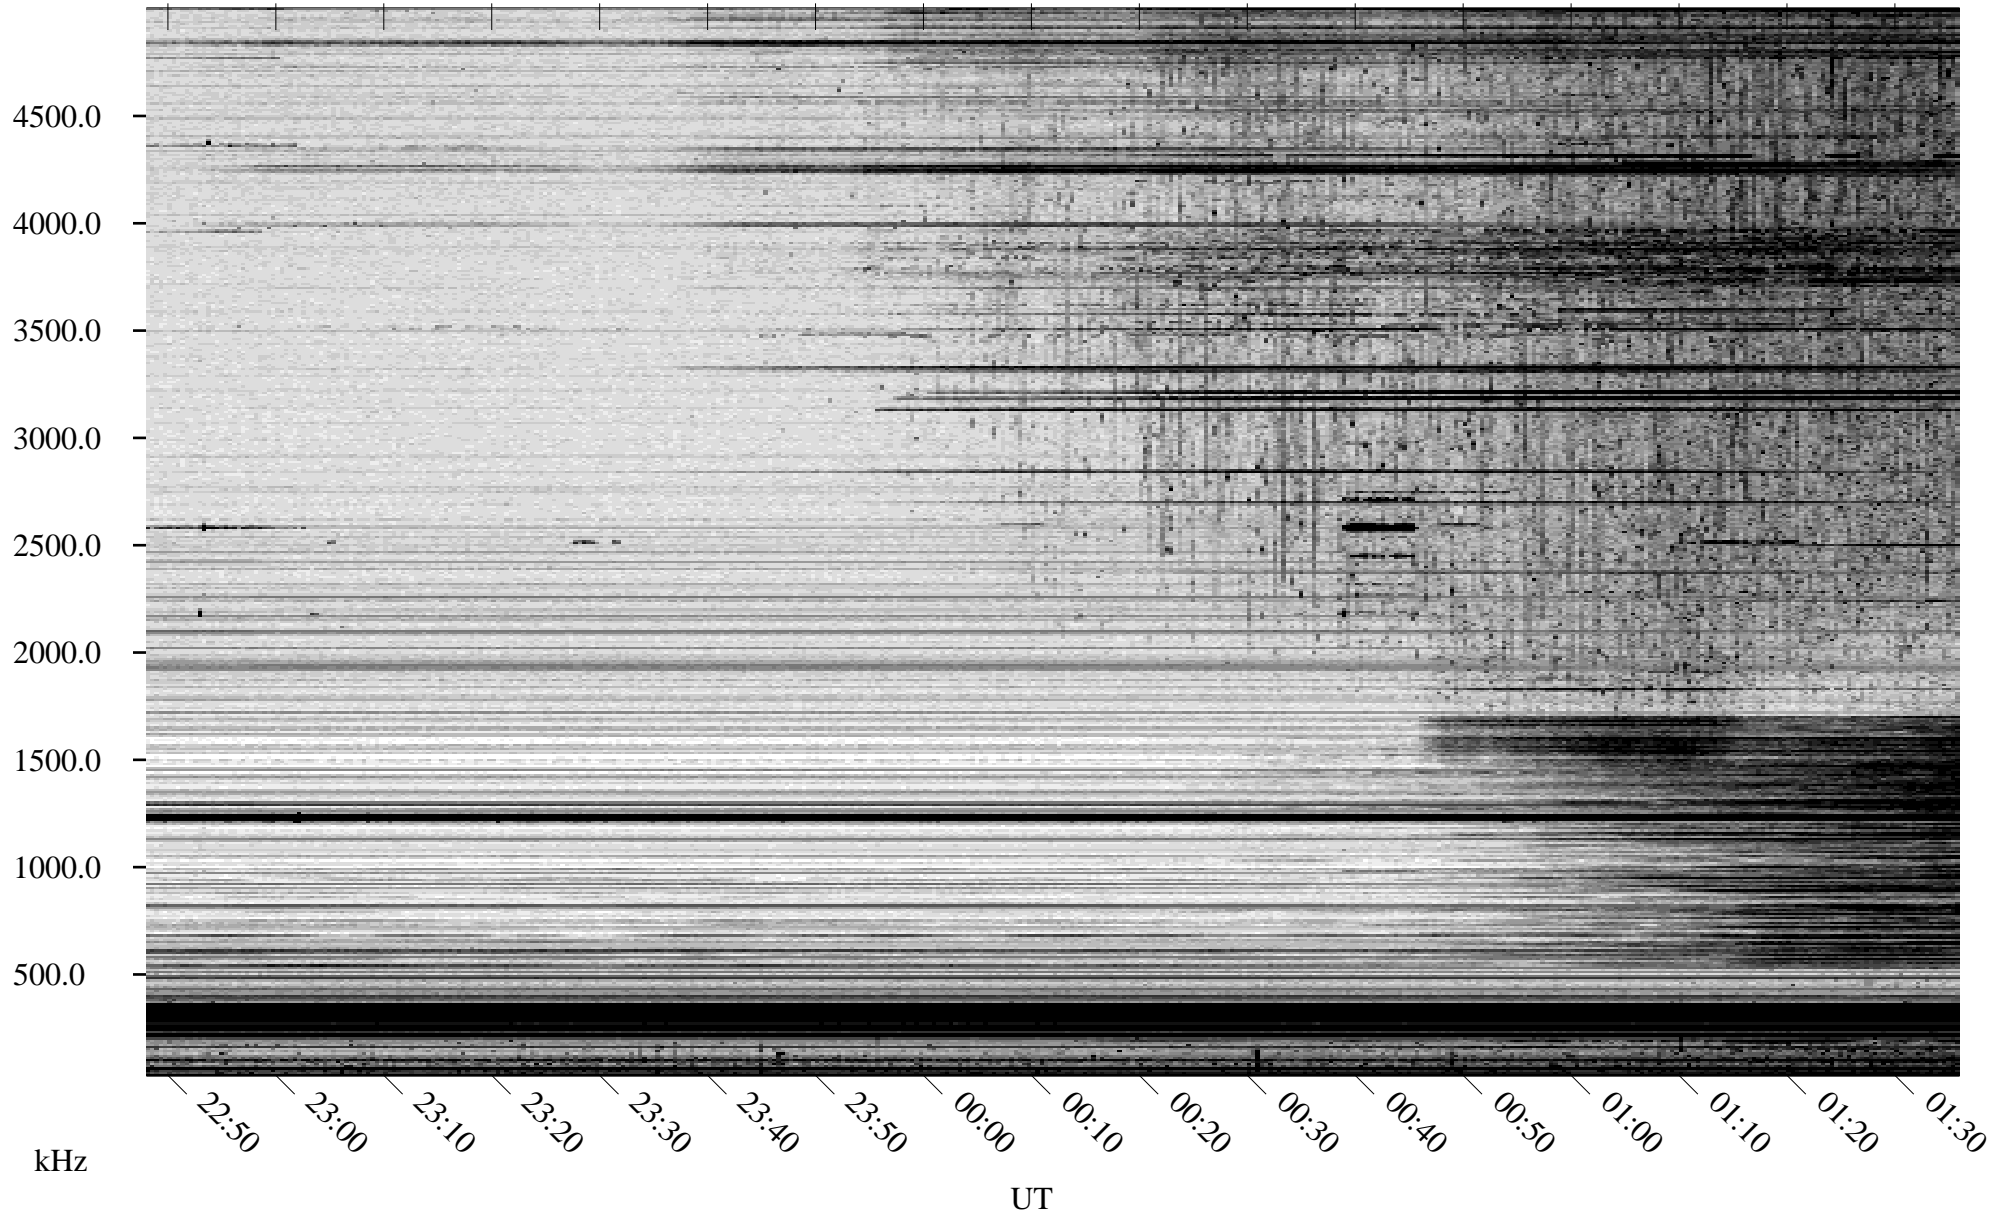

# 09/07/2007 Churchill, Manitoba

Linear Scale    Black = 161    White = 15

CH07250L.R00m max\_12

Page 1

09/07/2007 Churchill, Manitoba

Linear Scale Black = 161 White = 15

CH07250L.R00m max\_12

Page 2

# 09/08/2007 Churchill, Manitoba

Linear Scale    Black = 161    White = 15

CH07250L.R00m max\_12

Page 3

# 09/08/2007 Churchill, Manitoba

Linear Scale    Black = 161    White = 15

CH07250L.R00m max\_12

Page 4

# 09/08/2007 Churchill, Manitoba

Linear Scale    Black = 161    White = 15

CH07250L.R00m max\_12

Page 5

09/08/2007 Churchill, Manitoba

Linear Scale Black = 161 White = 15

CH07250L.R00m max\_12

Page 6