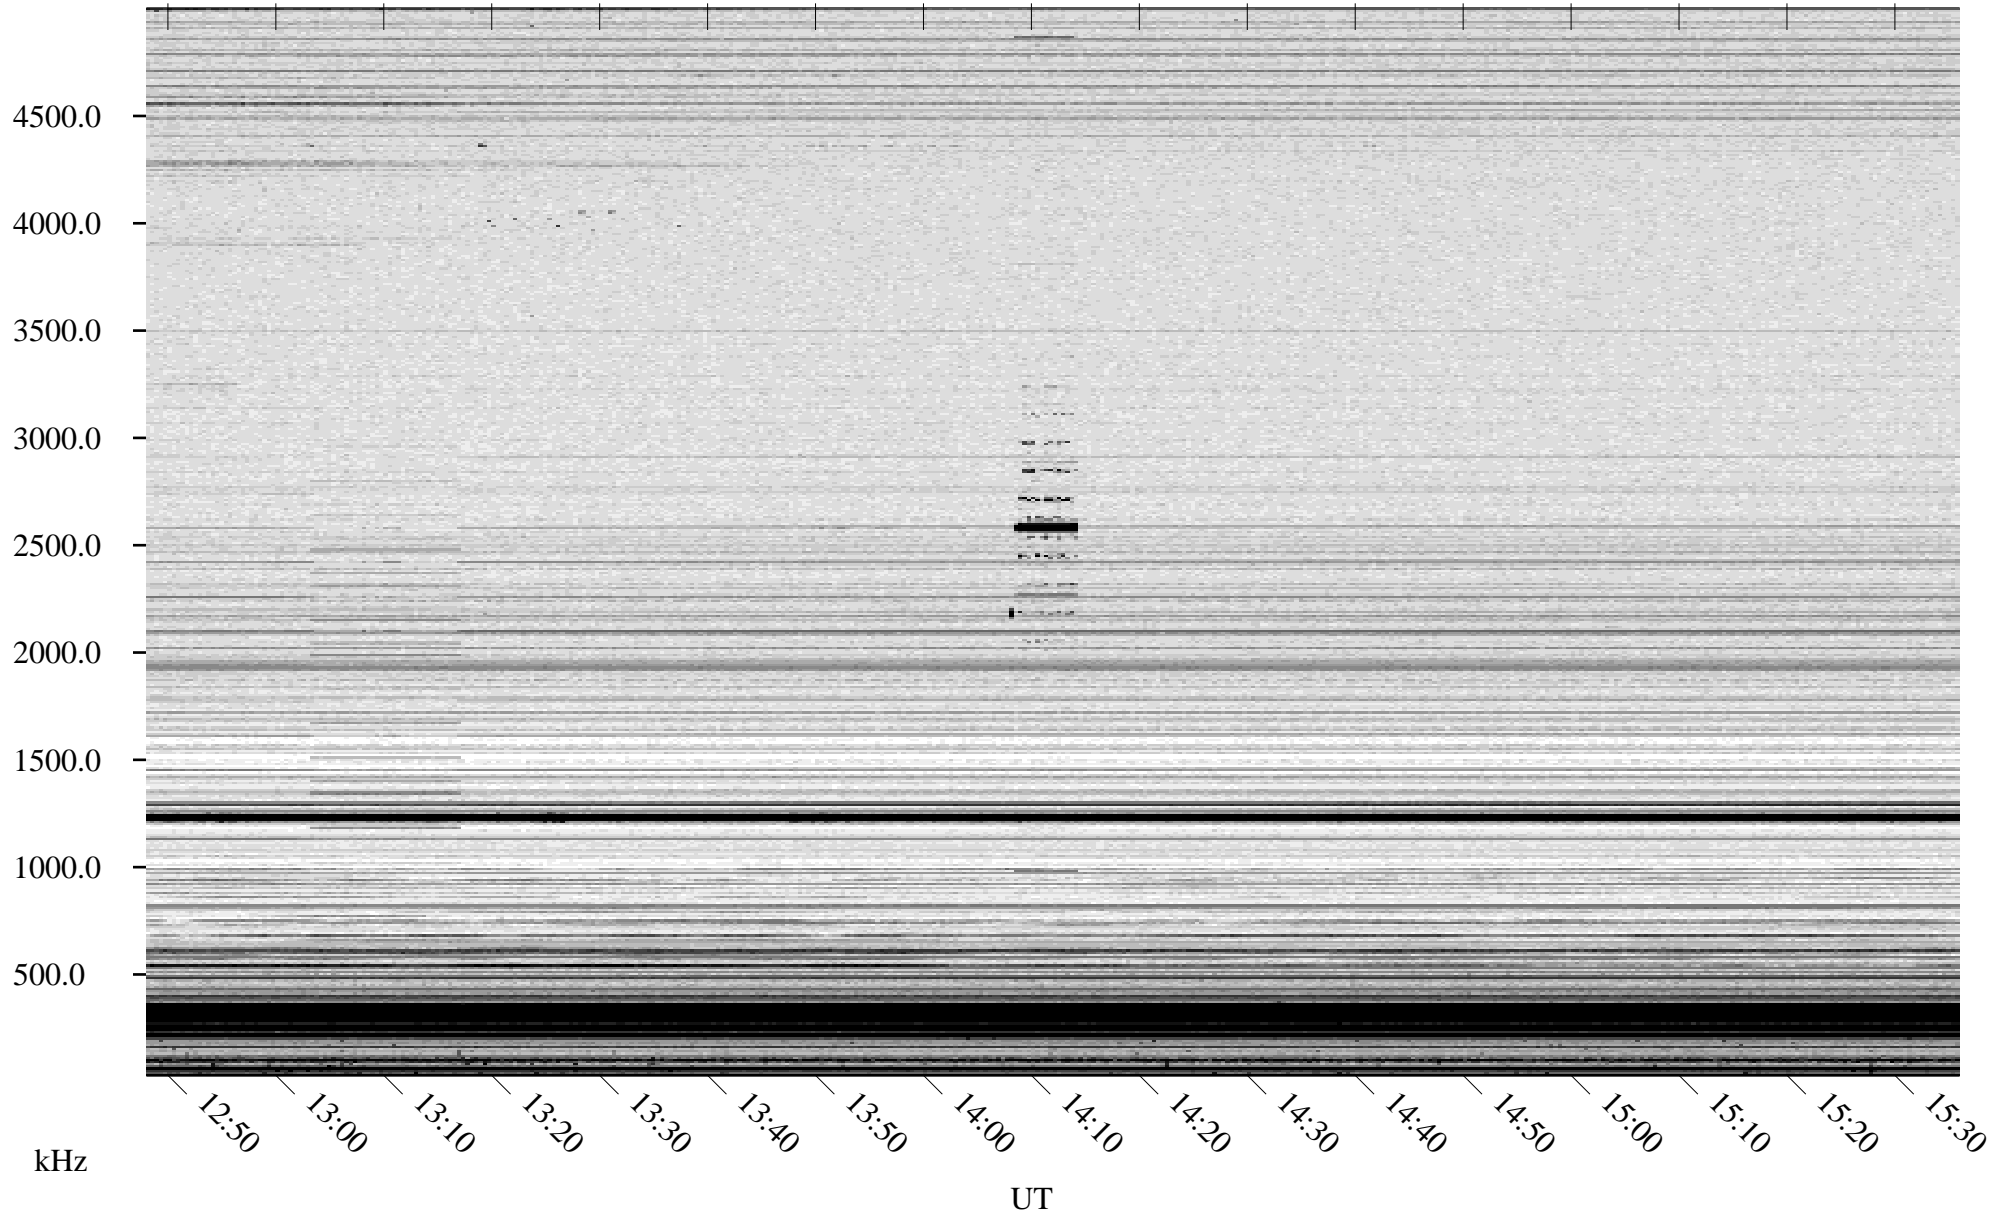

# 09/08/2007 Churchill, Manitoba

Linear Scale    Black = 161    White = 15

CH07251L.R00m max\_12

Page 1

09/09/2007 Churchill, Manitoba

Linear Scale Black = 161 White = 15

CH07251L.R00m max\_12

Page 4

# 09/09/2007 Churchill, Manitoba

Linear Scale    Black = 161    White = 15

CH07251L.R00m max\_12

Page 5

09/09/2007 Churchill, Manitoba

Linear Scale Black = 161 White = 15

CH07251L.R00m max\_12

Page 6

09/09/2007 Churchill, Manitoba

Linear Scale Black = 161 White = 15

CH07251L.R00m max\_12

Page 7

09/09/2007 Churchill, Manitoba

Linear Scale Black = 161 White = 15

CH07251L.R00m max\_12

Page 8