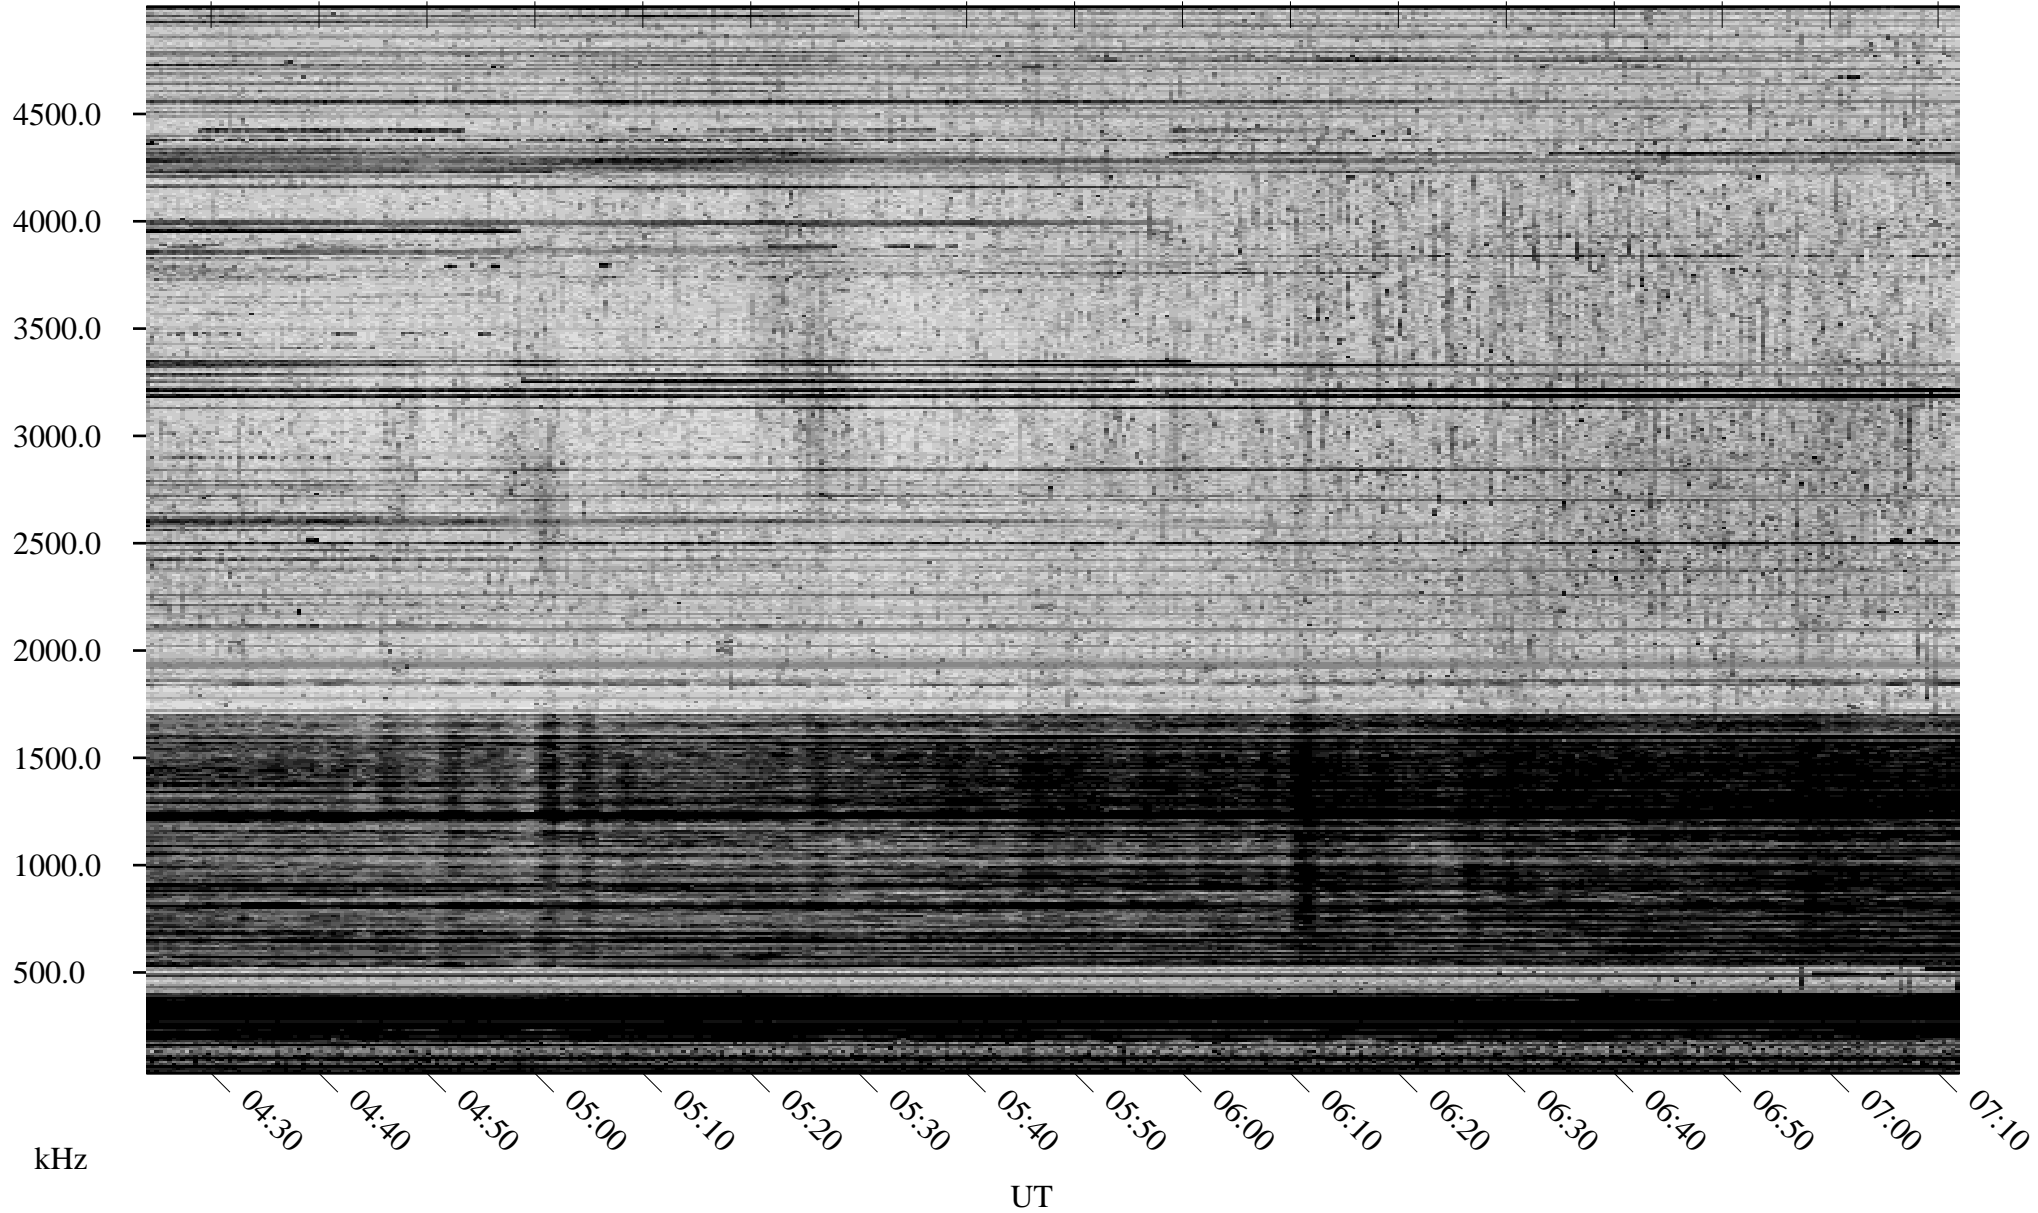

# 09/08/2007 Churchill, Manitoba

Linear Scale    Black = 161    White = 15

CH07251L.R00m max\_12

Page 1

# 09/08/2007 Churchill, Manitoba

Linear Scale    Black = 161    White = 15

CH07251L.R00m max\_12

Page 2

09/09/2007 Churchill, Manitoba

Linear Scale Black = 161 White = 15

CH07251L.R00m max\_12

Page 3

09/09/2007 Churchill, Manitoba

Linear Scale Black = 161 White = 15

CH07251L.R00m max\_12

Page 4

# 09/09/2007 Churchill, Manitoba

Linear Scale    Black = 161    White = 15

CH07251L.R00m max\_12

Page 5

09/09/2007 Churchill, Manitoba

Linear Scale Black = 161 White = 15

CH07251L.R00m max\_12

Page 6