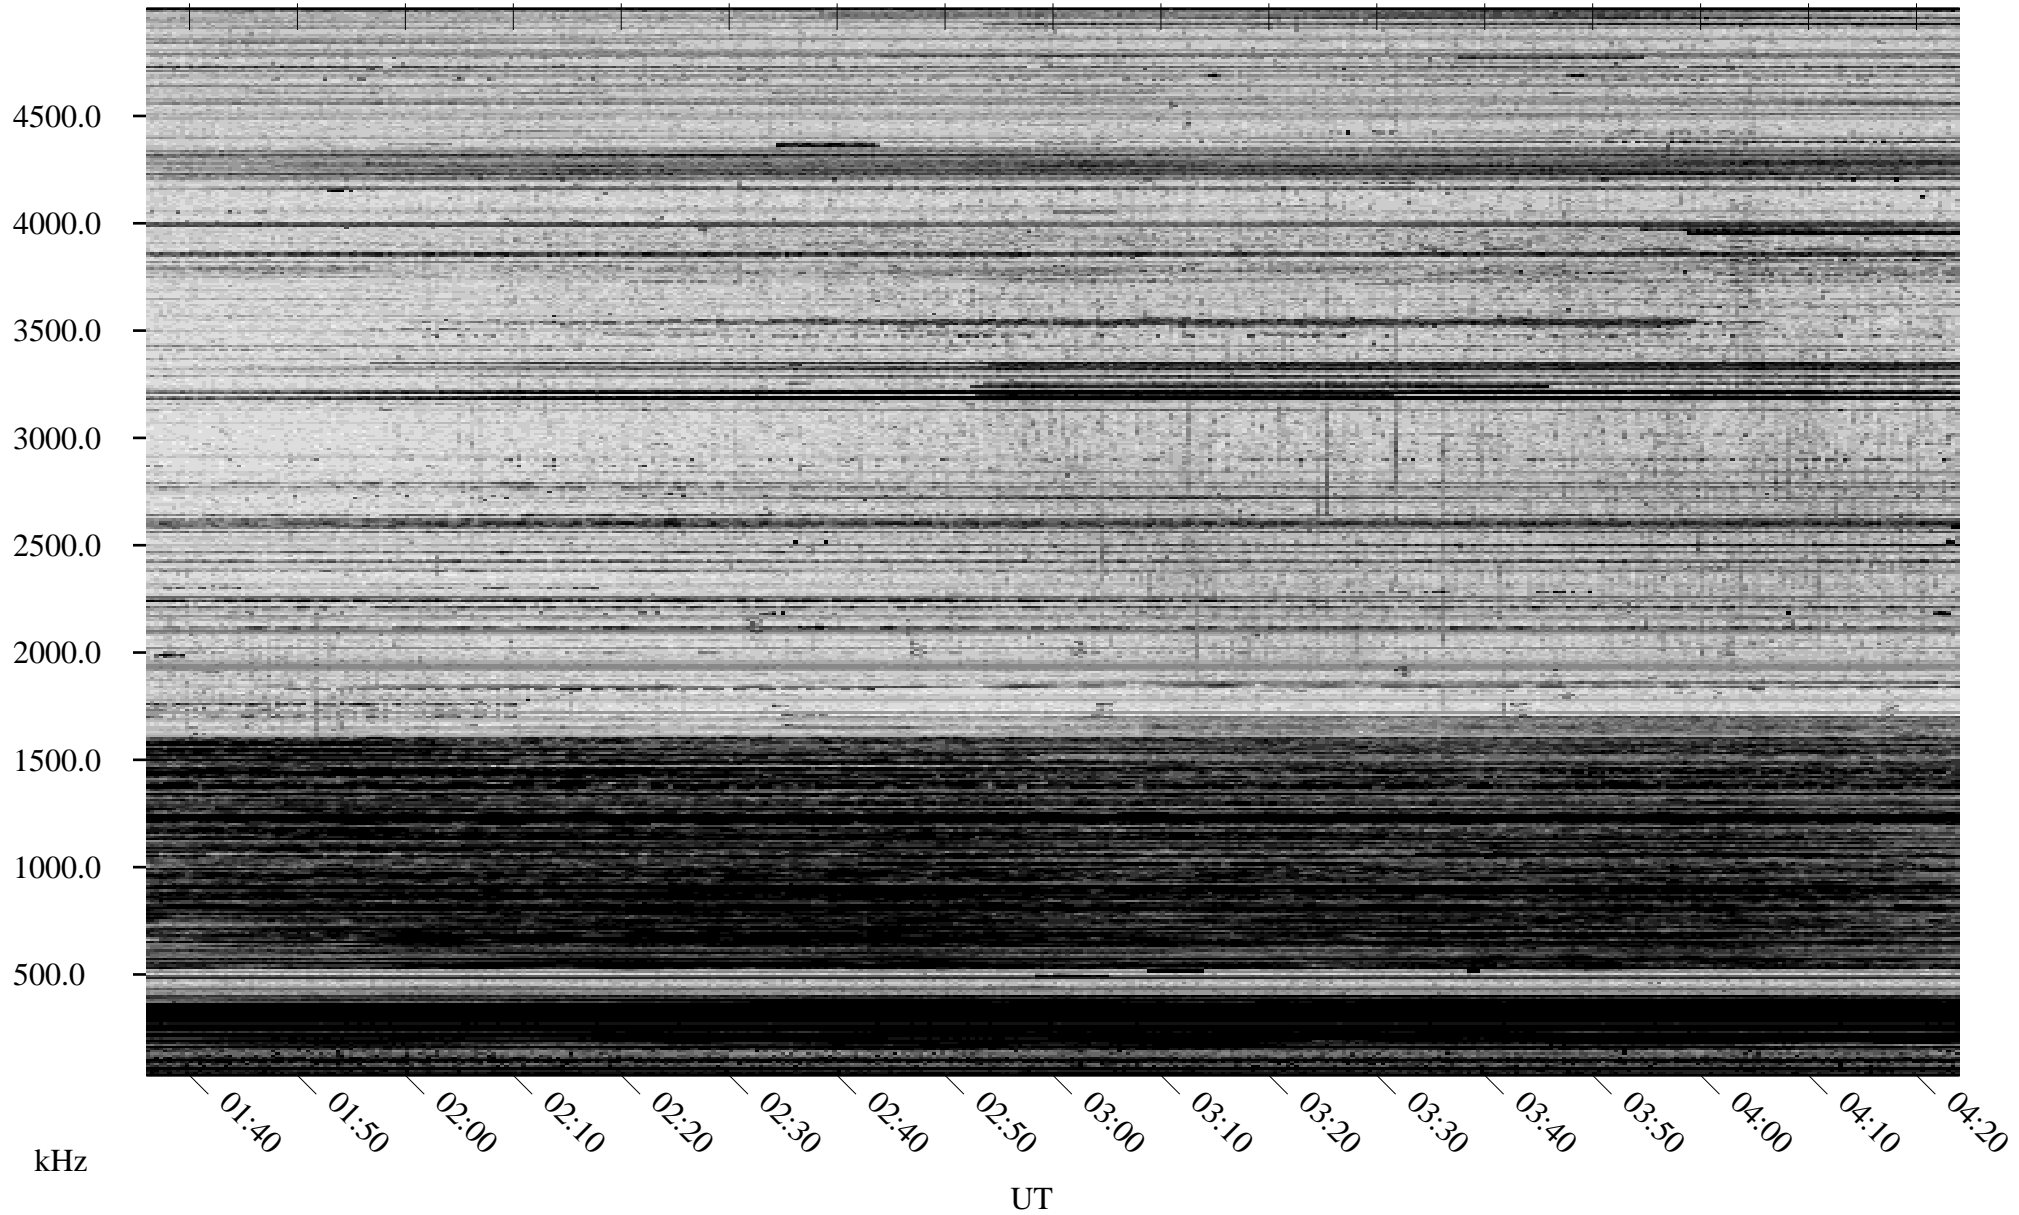

# 09/08/2007 Churchill, Manitoba

Linear Scale    Black = 161    White = 15

CH07251L.R00m max\_12

Page 1

# 09/08/2007 Churchill, Manitoba

Linear Scale    Black = 161    White = 15

CH07251L.R00m max\_12

Page 2

09/09/2007 Churchill, Manitoba

Linear Scale Black = 161 White = 15

CH07251L.R00m max\_12

Page 3

09/09/2007 Churchill, Manitoba

Linear Scale Black = 161 White = 15

CH07251L.R00m max\_12

Page 4

# 09/09/2007 Churchill, Manitoba

Linear Scale    Black = 161    White = 15

CH07251L.R00m max\_12

Page 5

09/09/2007 Churchill, Manitoba

Linear Scale Black = 161 White = 15

CH07251L.R00m max\_12

Page 6