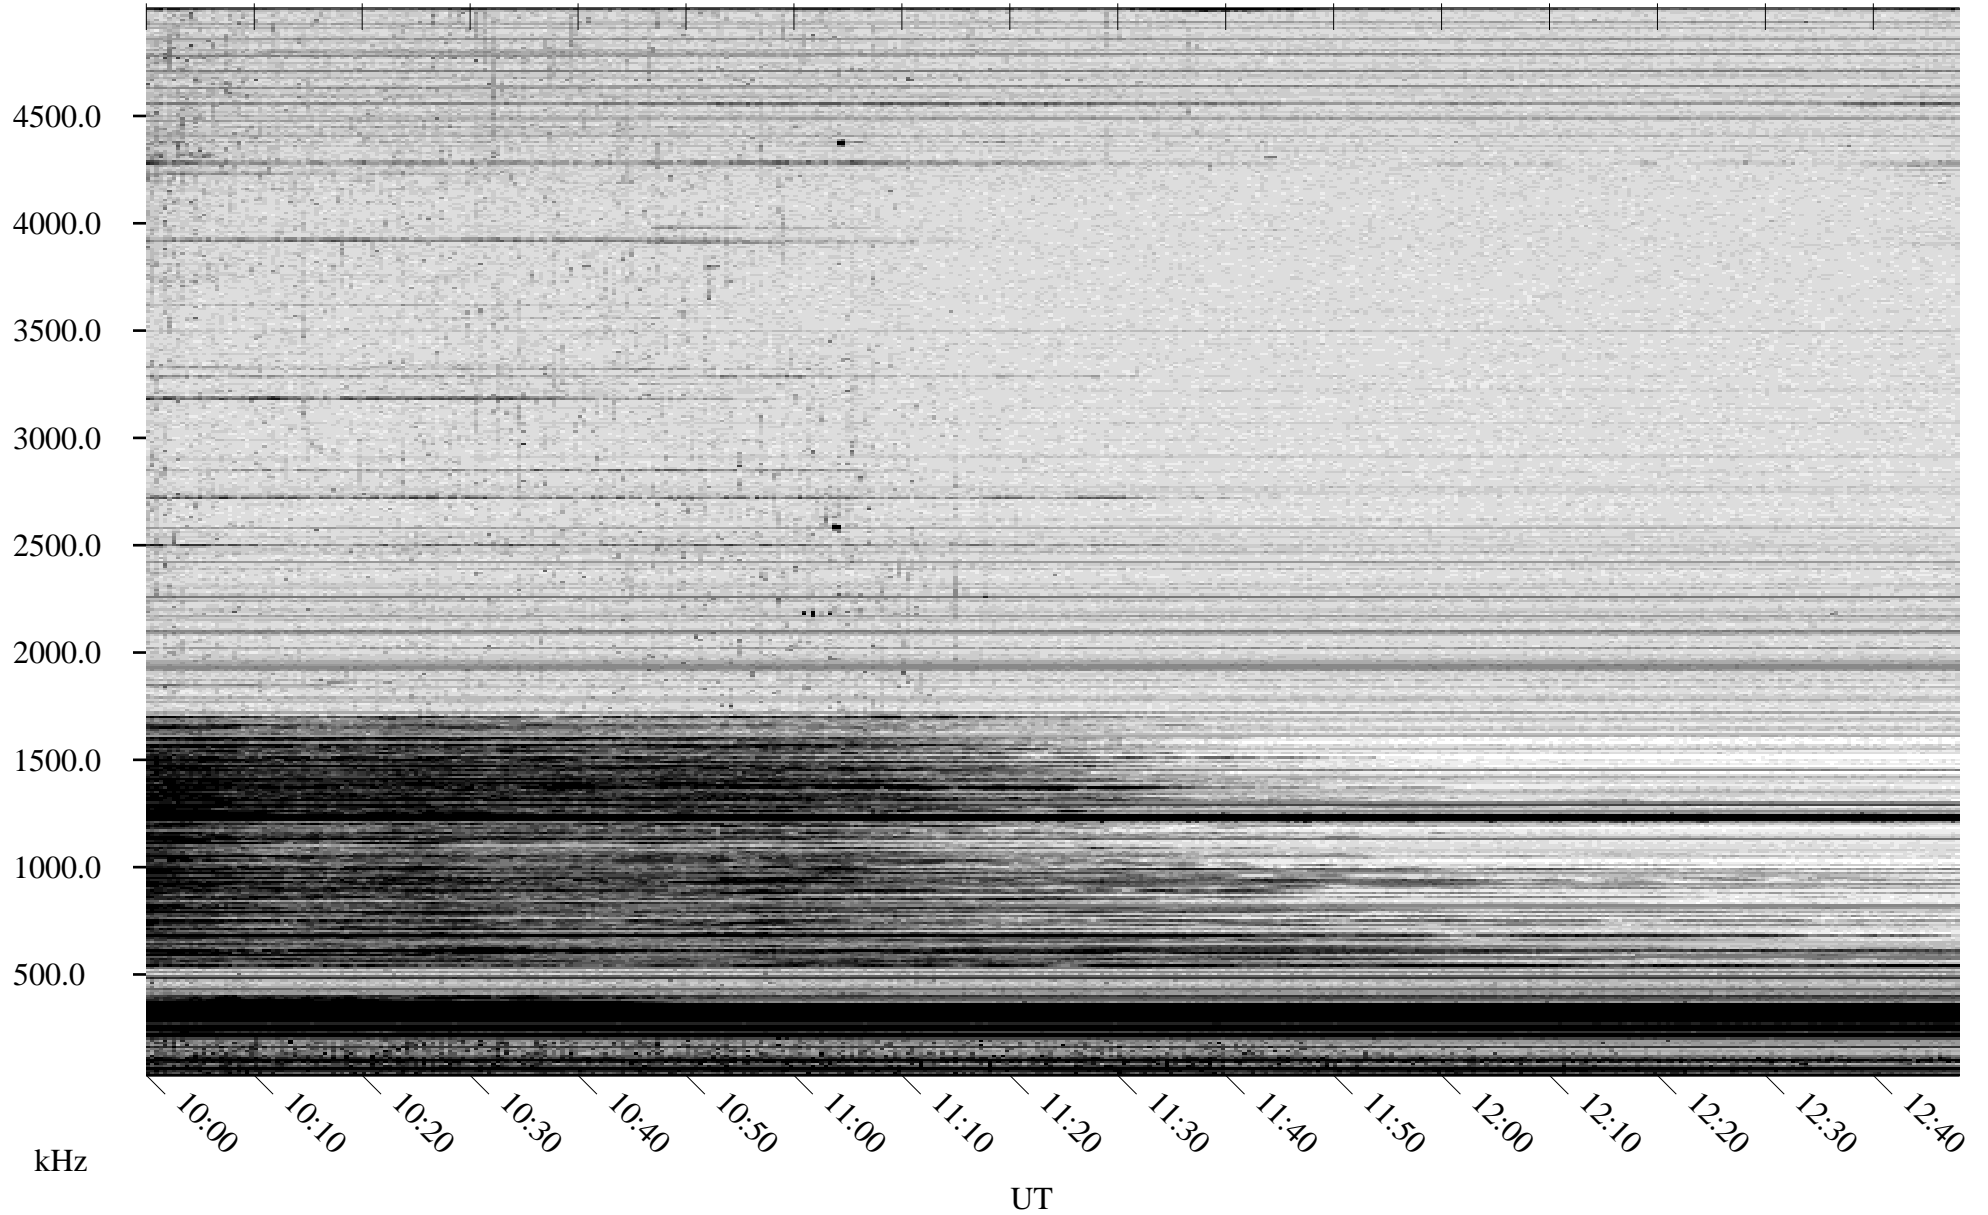

# 09/08/2007 Churchill, Manitoba

Linear Scale    Black = 161    White = 15

CH07251L.R00m max\_12

Page 1

09/09/2007 Churchill, Manitoba

Linear Scale Black = 161 White = 15

CH07251L.R00m max\_12

Page 4

# 09/09/2007 Churchill, Manitoba

Linear Scale    Black = 161    White = 15

CH07251L.R00m max\_12

Page 5

09/09/2007 Churchill, Manitoba

Linear Scale Black = 161 White = 15

CH07251L.R00m max\_12

Page 6

09/09/2007 Churchill, Manitoba

Linear Scale Black = 161 White = 15

CH07251L.R00m max\_12

Page 7

09/09/2007 Churchill, Manitoba

Linear Scale Black = 161 White = 15

CH07251L.R00m max\_12

Page 8