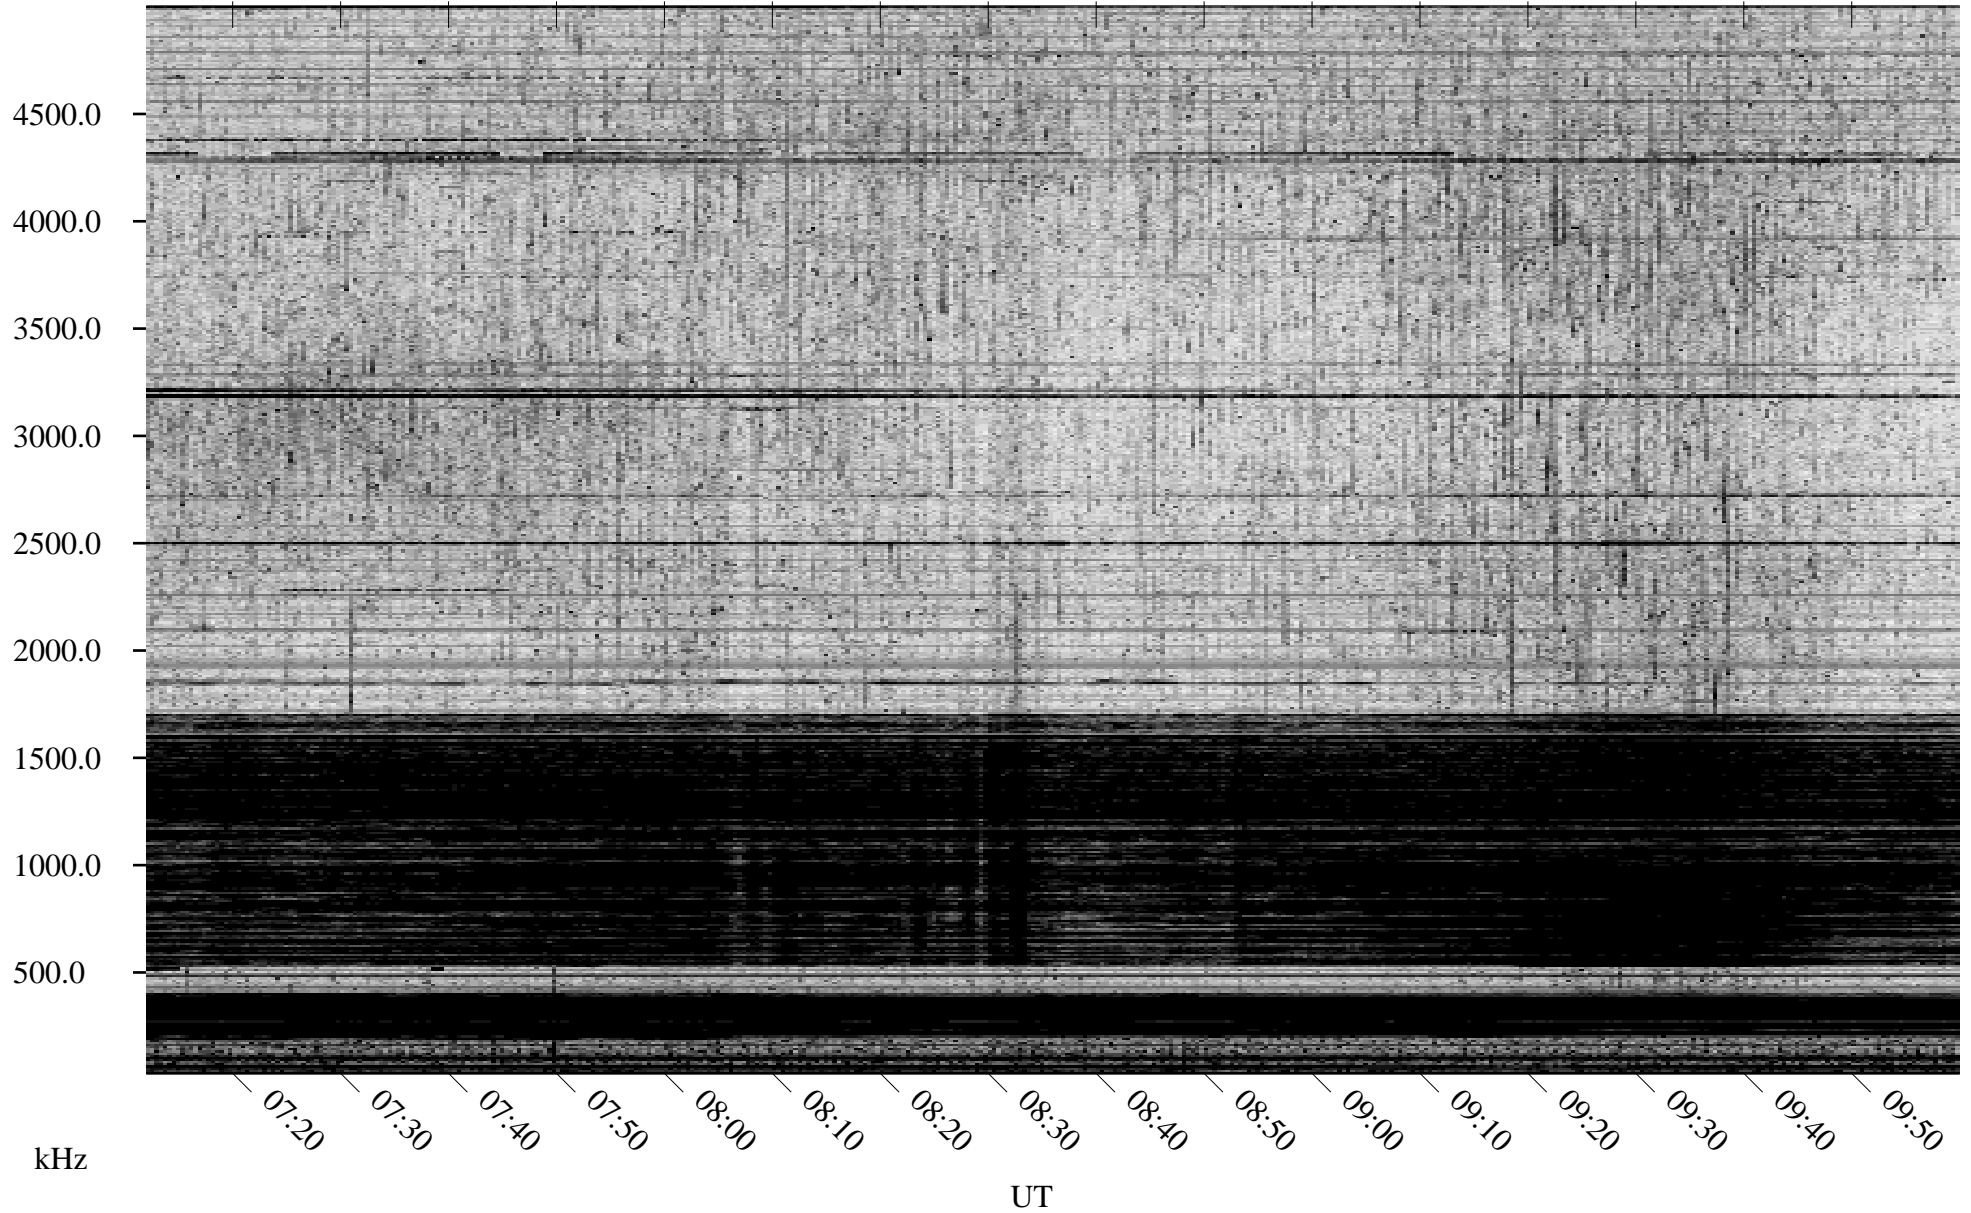

# 09/08/2007 Churchill, Manitoba

Linear Scale    Black = 161    White = 15

CH07251L.R00m max\_12

Page 1

09/09/2007 Churchill, Manitoba

Linear Scale Black = 161 White = 15

CH07251L.R00m max\_12

Page 4

# 09/09/2007 Churchill, Manitoba

Linear Scale    Black = 161    White = 15

CH07251L.R00m max\_12

Page 5

09/09/2007 Churchill, Manitoba

Linear Scale Black = 161 White = 15

CH07251L.R00m max\_12

Page 6

09/09/2007 Churchill, Manitoba

Linear Scale Black = 161 White = 15

CH07251L.R00m max\_12

Page 7

09/09/2007 Churchill, Manitoba

Linear Scale Black = 161 White = 15

CH07251L.R00m max\_12

Page 8