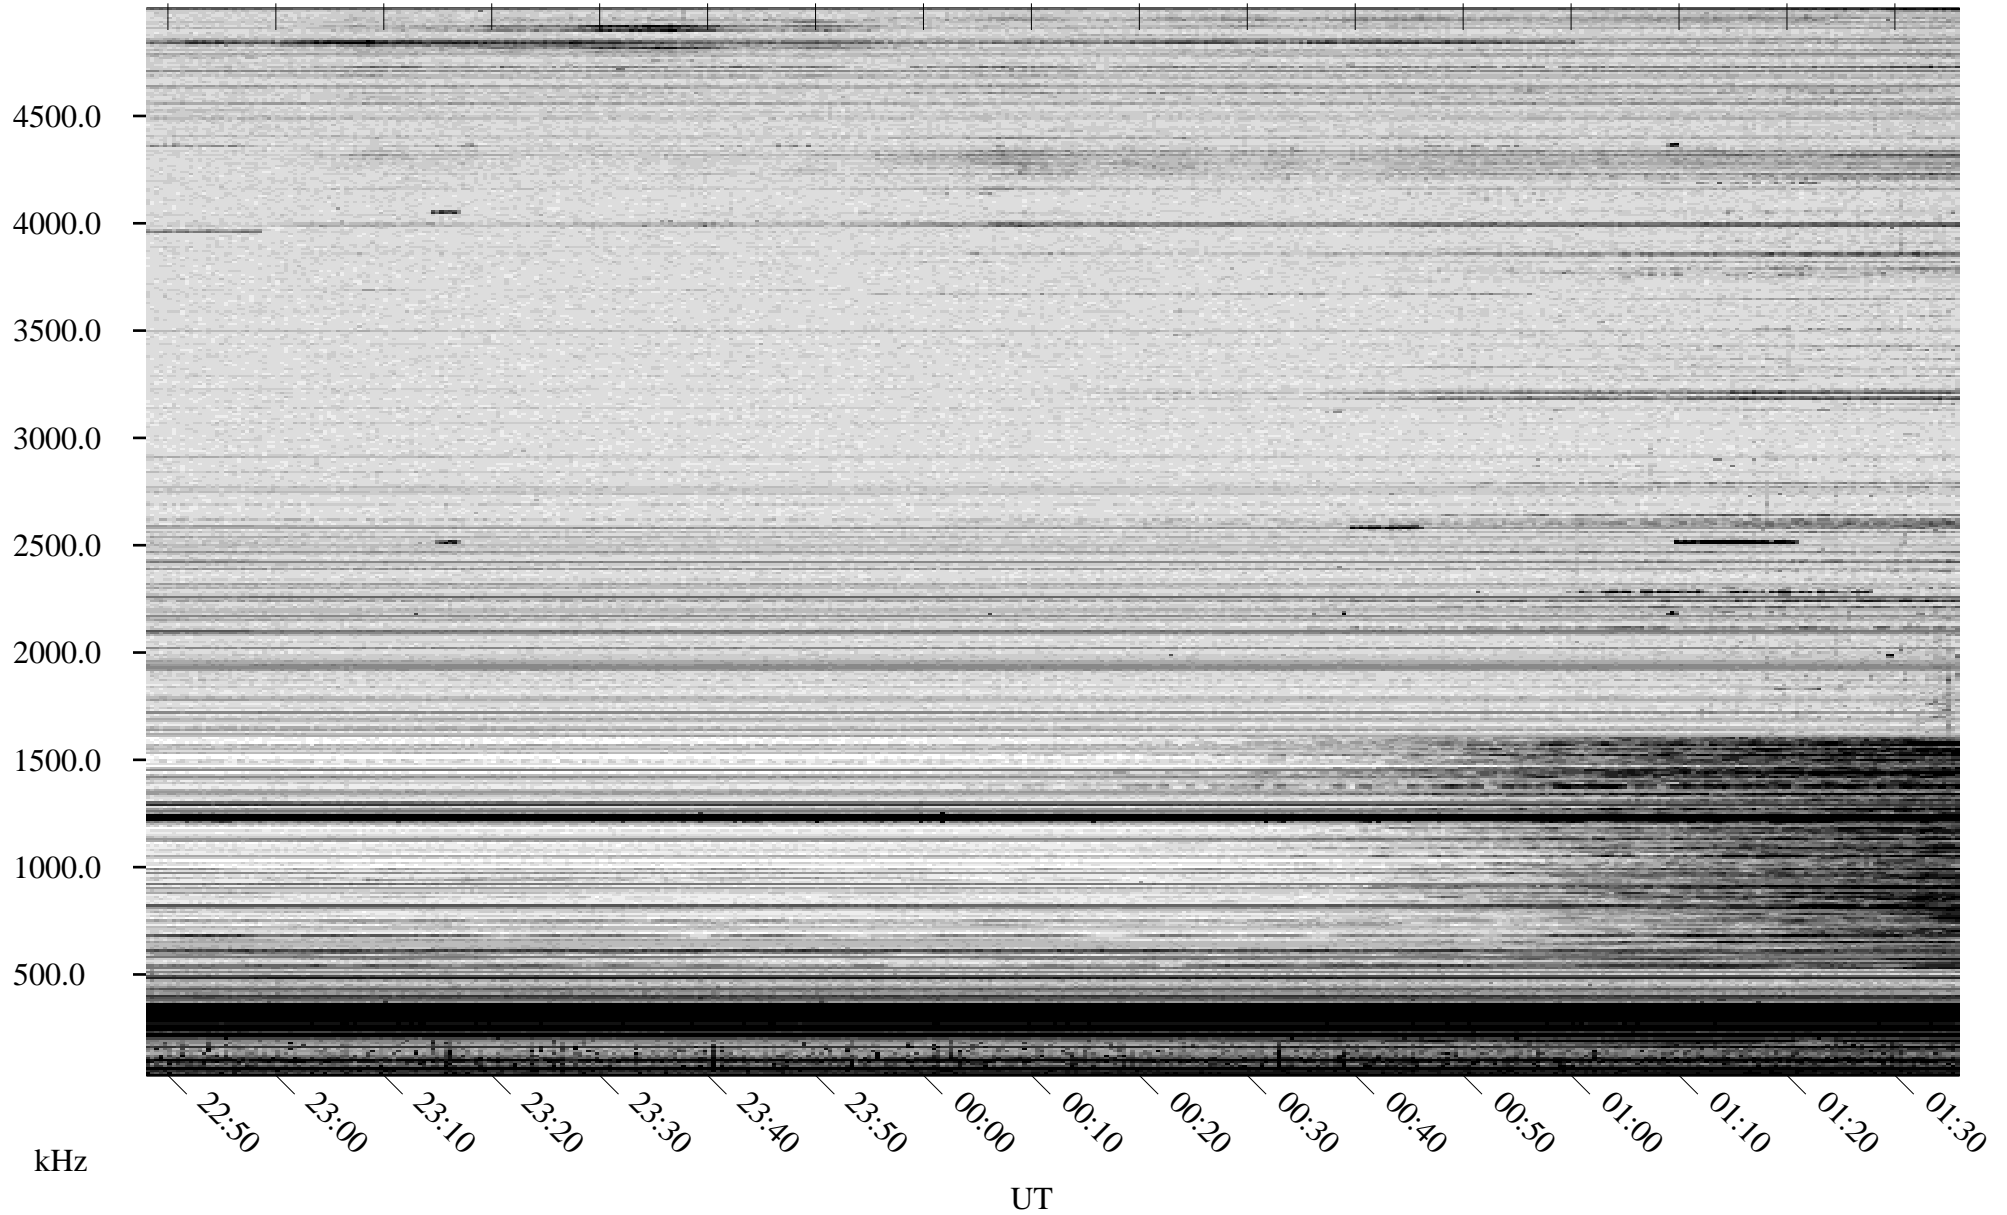

# 09/08/2007 Churchill, Manitoba

Linear Scale    Black = 161    White = 15

CH07251L.R00m max\_12

Page 1

# 09/08/2007 Churchill, Manitoba

Linear Scale    Black = 161    White = 15

CH07251L.R00m max\_12

Page 2

09/09/2007 Churchill, Manitoba

Linear Scale Black = 161 White = 15

CH07251L.R00m max\_12

Page 3

09/09/2007 Churchill, Manitoba

Linear Scale Black = 161 White = 15

CH07251L.R00m max\_12

Page 4

# 09/09/2007 Churchill, Manitoba

Linear Scale    Black = 161    White = 15

CH07251L.R00m max\_12

Page 5

09/09/2007 Churchill, Manitoba

Linear Scale Black = 161 White = 15

CH07251L.R00m max\_12

Page 6