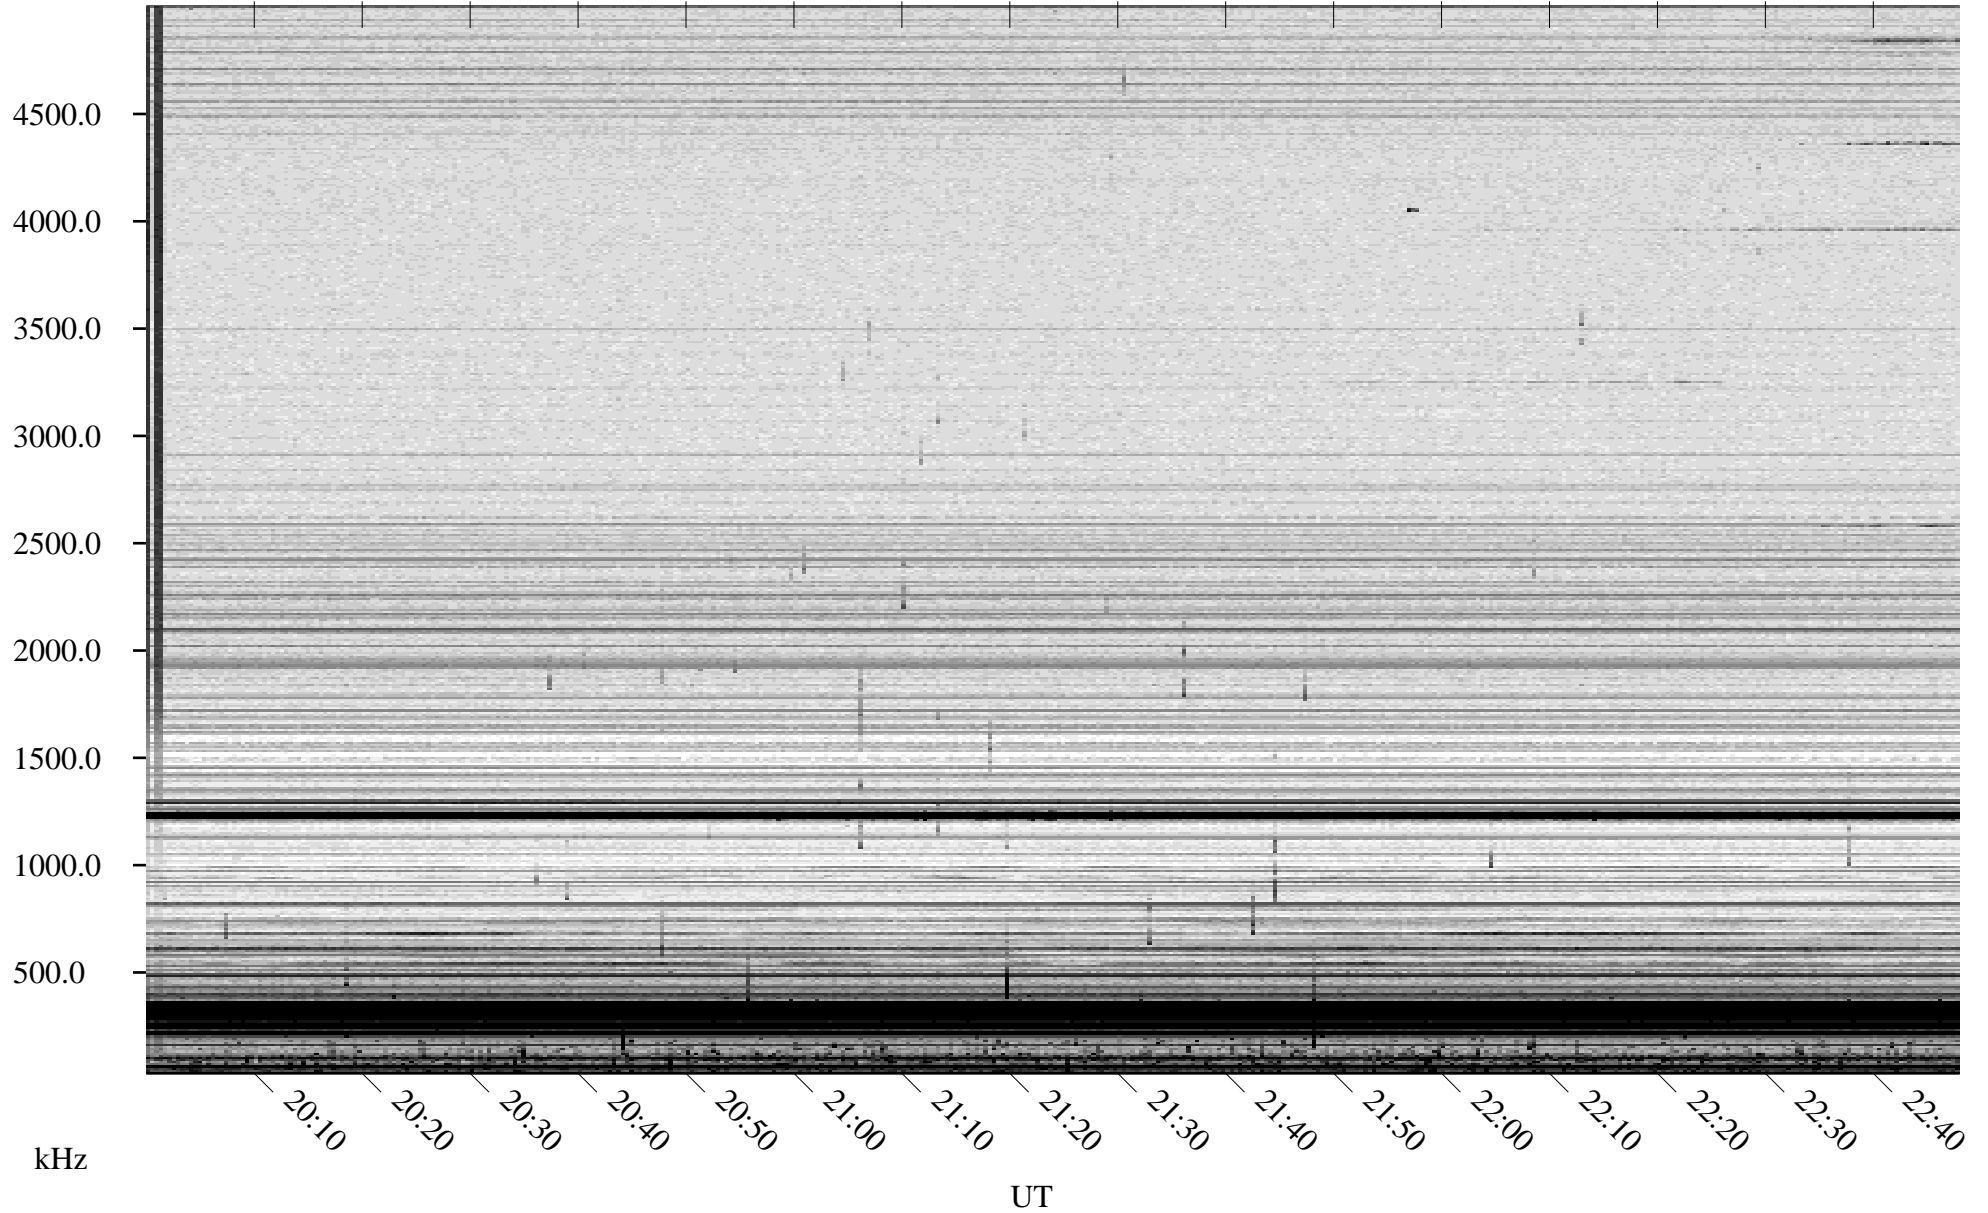

# 09/08/2007 Churchill, Manitoba

Linear Scale    Black = 161    White = 15

CH07251L.R00m max\_12

Page 1

# 09/08/2007 Churchill, Manitoba

Linear Scale    Black = 161    White = 15

CH07251L.R00m max\_12

Page 2

09/09/2007 Churchill, Manitoba

Linear Scale Black = 161 White = 15

CH07251L.R00m max\_12

Page 3

09/09/2007 Churchill, Manitoba

Linear Scale Black = 161 White = 15

CH07251L.R00m max\_12

Page 4

# 09/09/2007 Churchill, Manitoba

Linear Scale    Black = 161    White = 15

CH07251L.R00m max\_12

Page 5

09/09/2007 Churchill, Manitoba

Linear Scale Black = 161 White = 15

CH07251L.R00m max\_12

Page 6