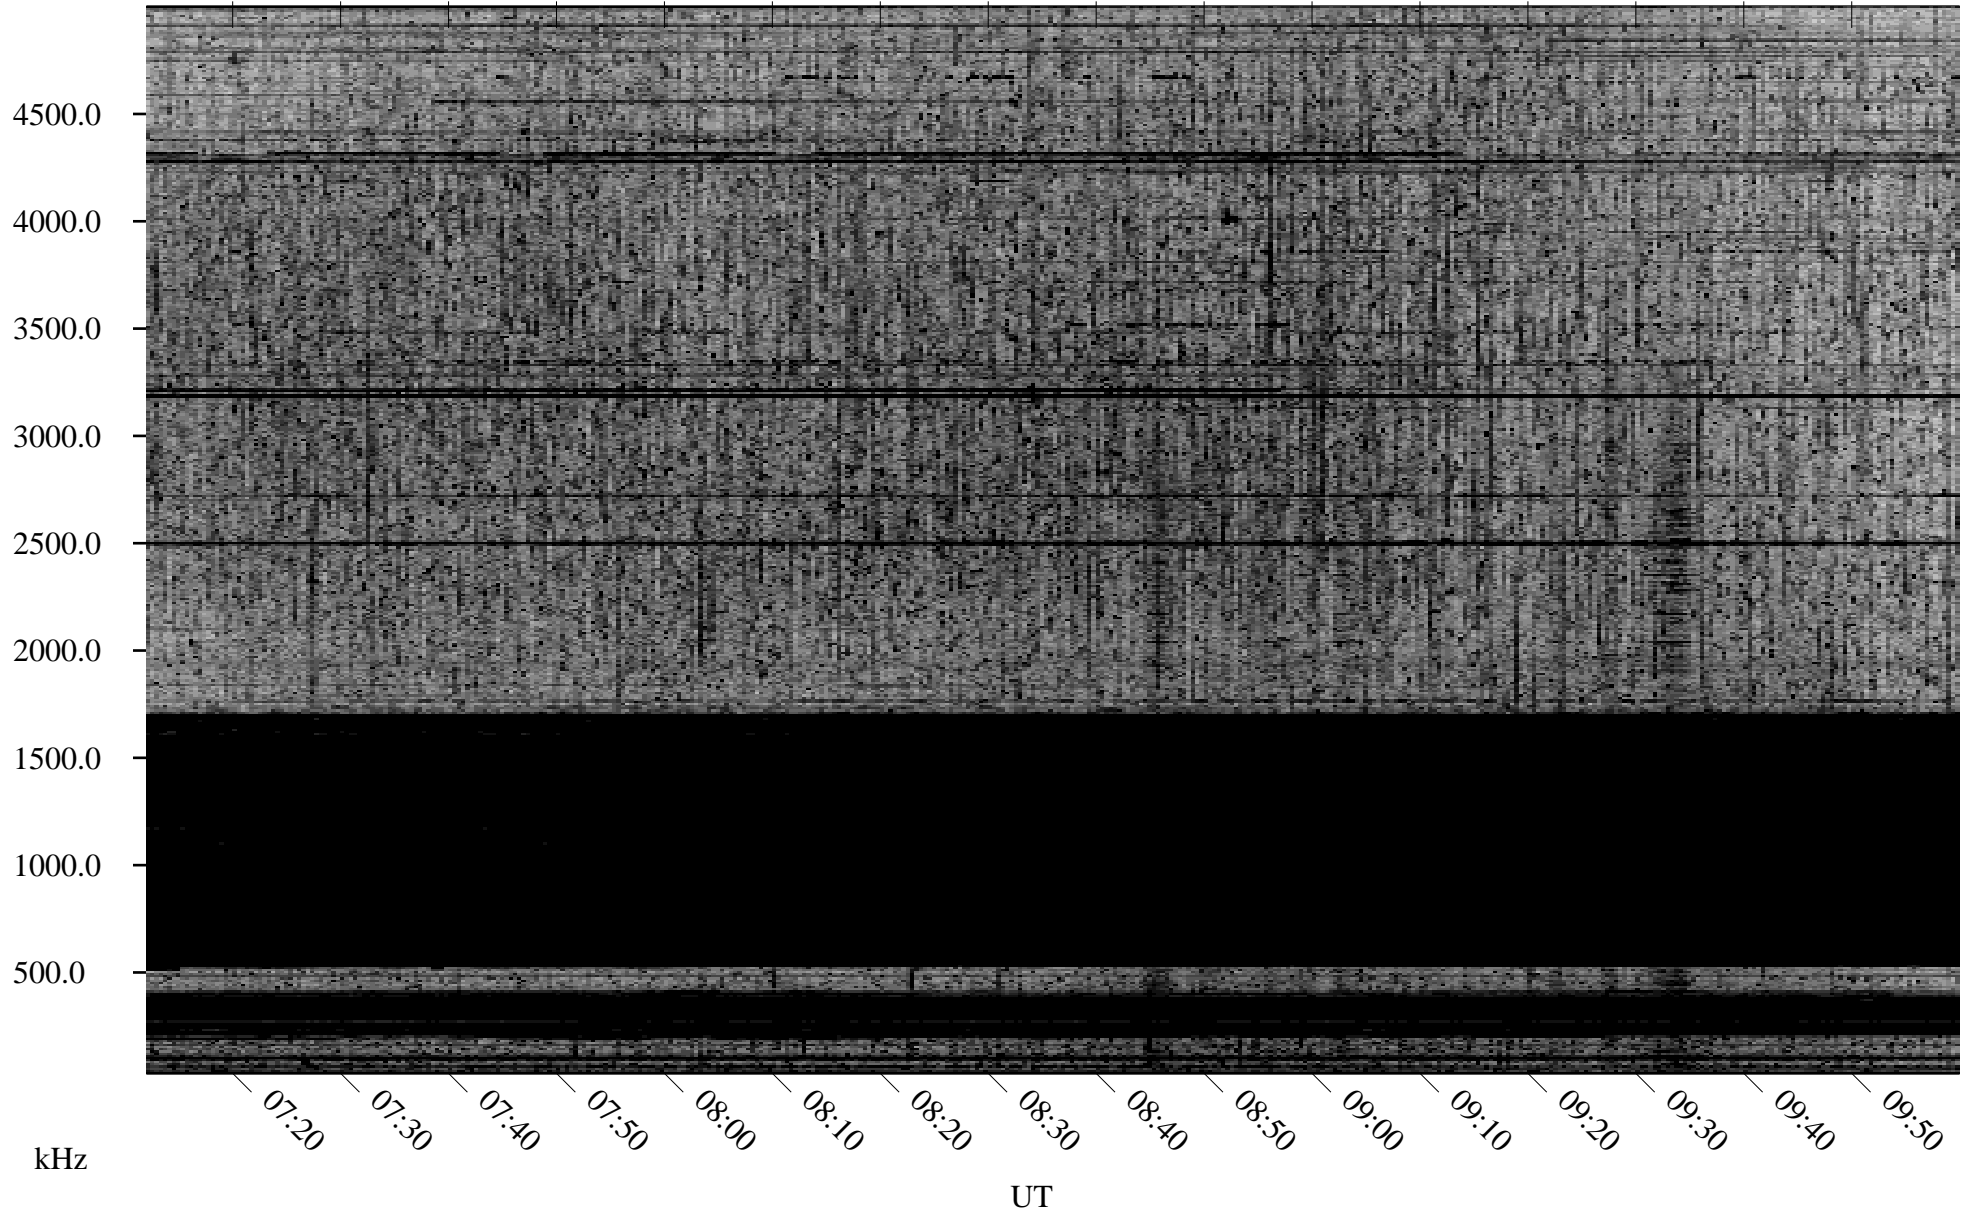

09/10/2007 Churchill, Manitoba

Linear Scale Black = 161 White = 15

CH07253L.R00m max_12

Page 1

09/10/2007 Churchill, Manitoba

Linear Scale Black = 161 White = 15

CH07253L.R00m max_12

Page 2

09/11/2007 Churchill, Manitoba

Linear Scale Black = 161 White = 15

CH07253L.R00m max_12

Page 3

09/11/2007 Churchill, Manitoba

Linear Scale Black = 161 White = 15

CH07253L.R00m max_12

Page 4

09/11/2007 Churchill, Manitoba

Linear Scale Black = 161 White = 15

CH07253L.R00m max_12

Page 5

09/11/2007 Churchill, Manitoba

Linear Scale Black = 161 White = 15

CH07253L.R00m max_12

Page 6

09/11/2007 Churchill, Manitoba

Linear Scale Black = 161 White = 15

CH07253L.R00m max_12

Page 7

09/11/2007 Churchill, Manitoba

Linear Scale Black = 161 White = 15

CH07253L.R00m max_12

Page 8