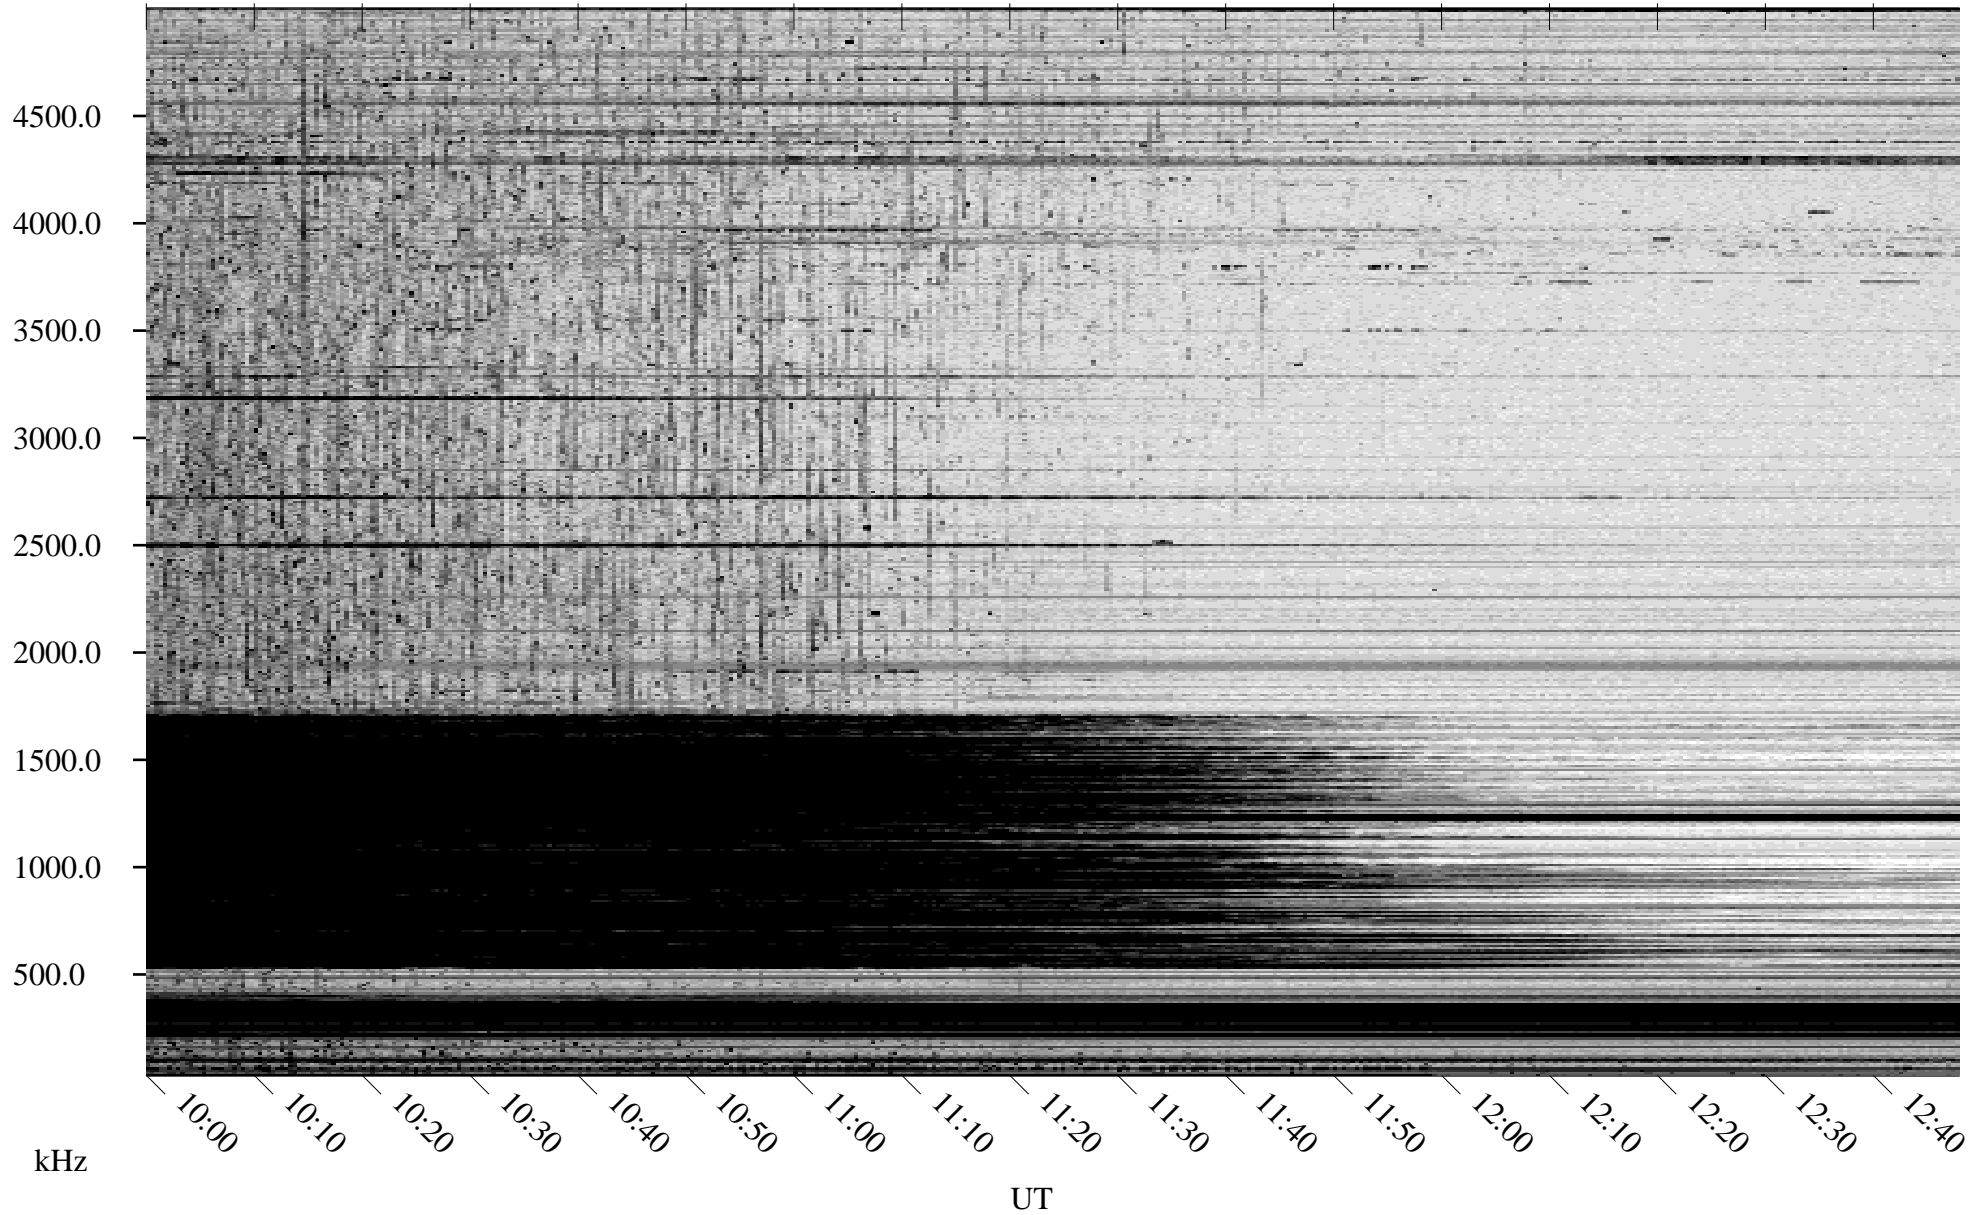

09/10/2007 Churchill, Manitoba

Linear Scale Black = 161 White = 15

CH07253L.R00m max_12

Page 1

09/10/2007 Churchill, Manitoba

Linear Scale Black = 161 White = 15

CH07253L.R00m max_12

Page 2

09/11/2007 Churchill, Manitoba

Linear Scale Black = 161 White = 15

CH07253L.R00m max_12

Page 3

09/11/2007 Churchill, Manitoba

Linear Scale Black = 161 White = 15

CH07253L.R00m max_12

Page 4

09/11/2007 Churchill, Manitoba

Linear Scale Black = 161 White = 15

CH07253L.R00m max_12

Page 5

09/11/2007 Churchill, Manitoba

Linear Scale Black = 161 White = 15

CH07253L.R00m max_12

Page 6

09/11/2007 Churchill, Manitoba

Linear Scale Black = 161 White = 15

CH07253L.R00m max_12

Page 7

09/11/2007 Churchill, Manitoba

Linear Scale Black = 161 White = 15

CH07253L.R00m max_12

Page 8