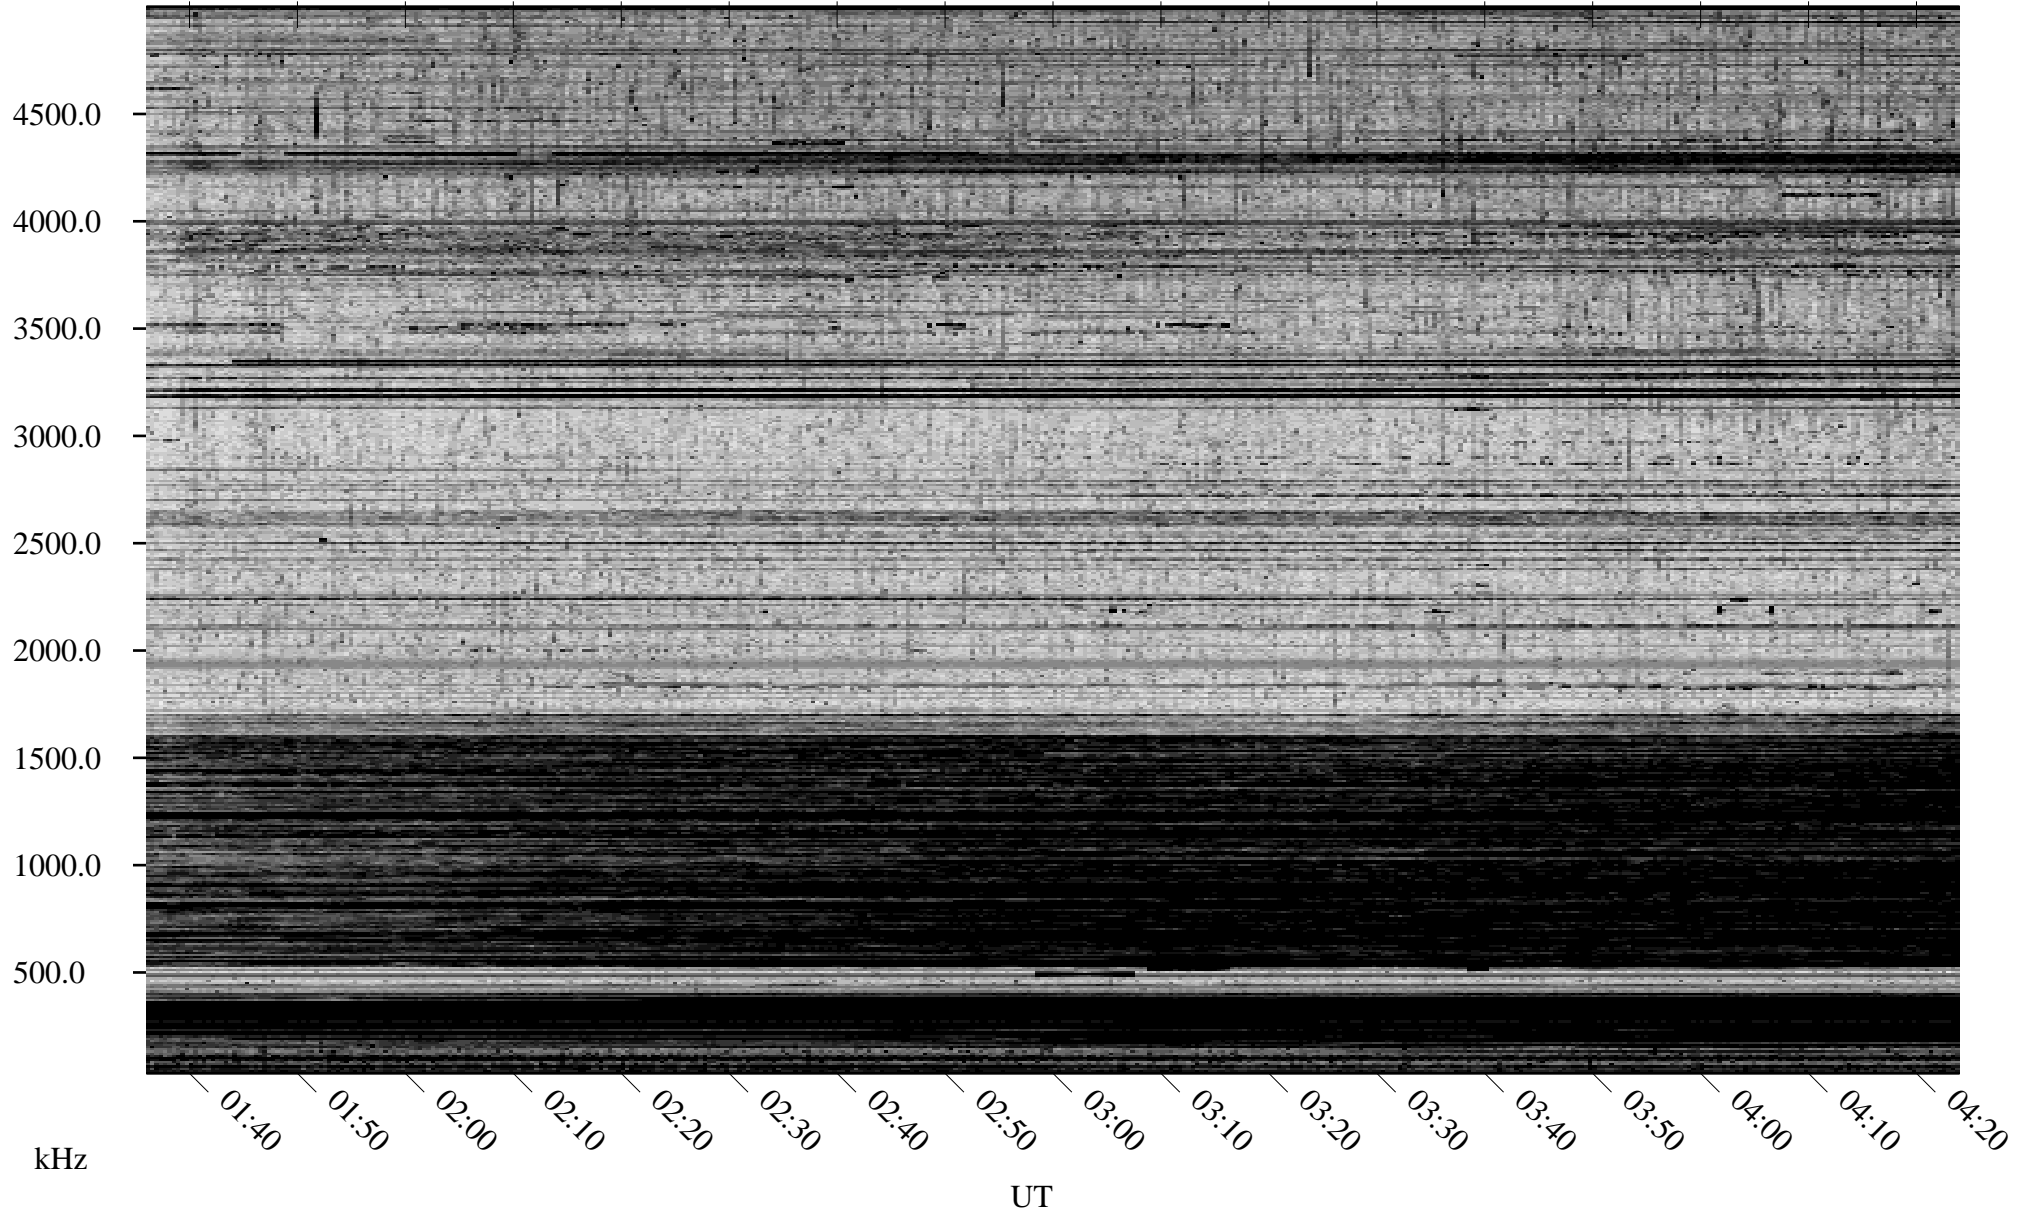

09/10/2007 Churchill, Manitoba

Linear Scale Black = 161 White = 15

CH07253L.R00m max_12

Page 1

09/10/2007 Churchill, Manitoba

Linear Scale Black = 161 White = 15

CH07253L.R00m max_12

Page 2

09/11/2007 Churchill, Manitoba

Linear Scale Black = 161 White = 15

CH07253L.R00m max_12

Page 3

09/11/2007 Churchill, Manitoba

Linear Scale Black = 161 White = 15

CH07253L.R00m max_12

Page 4

09/11/2007 Churchill, Manitoba

Linear Scale Black = 161 White = 15

CH07253L.R00m max_12

Page 5

09/11/2007 Churchill, Manitoba

Linear Scale Black = 161 White = 15

CH07253L.R00m max_12

Page 6

09/11/2007 Churchill, Manitoba

Linear Scale Black = 161 White = 15

CH07253L.R00m max_12

Page 7

09/11/2007 Churchill, Manitoba

Linear Scale Black = 161 White = 15

CH07253L.R00m max_12

Page 8