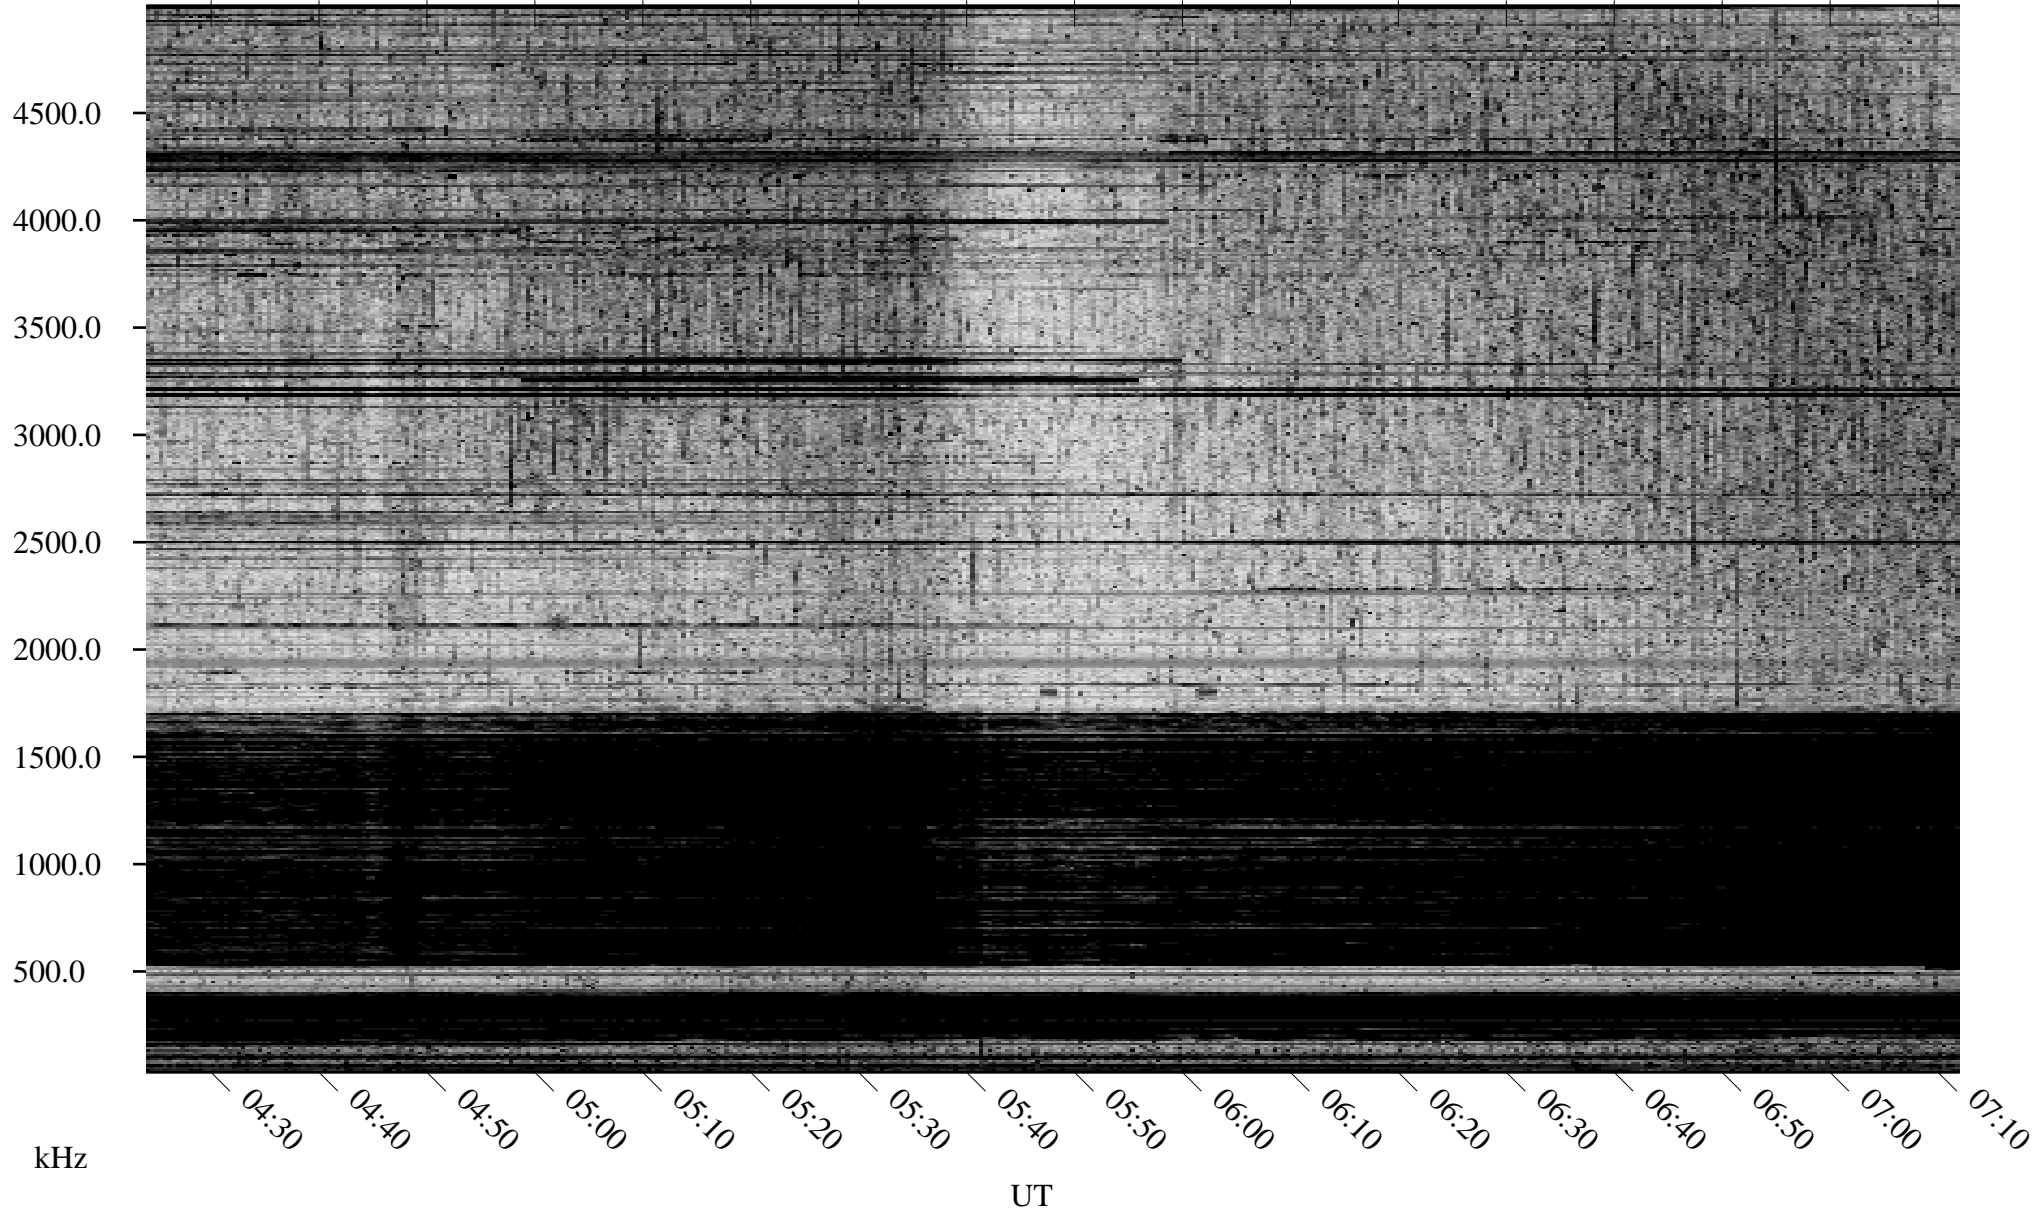

09/10/2007 Churchill, Manitoba

Linear Scale Black = 161 White = 15

CH07253L.R00m max_12

Page 1

09/10/2007 Churchill, Manitoba

Linear Scale Black = 161 White = 15

CH07253L.R00m max_12

Page 2

09/11/2007 Churchill, Manitoba

Linear Scale Black = 161 White = 15

CH07253L.R00m max_12

Page 3

09/11/2007 Churchill, Manitoba

Linear Scale Black = 161 White = 15

CH07253L.R00m max_12

Page 4

09/11/2007 Churchill, Manitoba

Linear Scale Black = 161 White = 15

CH07253L.R00m max_12

Page 5

09/11/2007 Churchill, Manitoba

Linear Scale Black = 161 White = 15

CH07253L.R00m max_12

Page 6

09/11/2007 Churchill, Manitoba

Linear Scale Black = 161 White = 15

CH07253L.R00m max_12

Page 7

09/11/2007 Churchill, Manitoba

Linear Scale Black = 161 White = 15

CH07253L.R00m max_12

Page 8