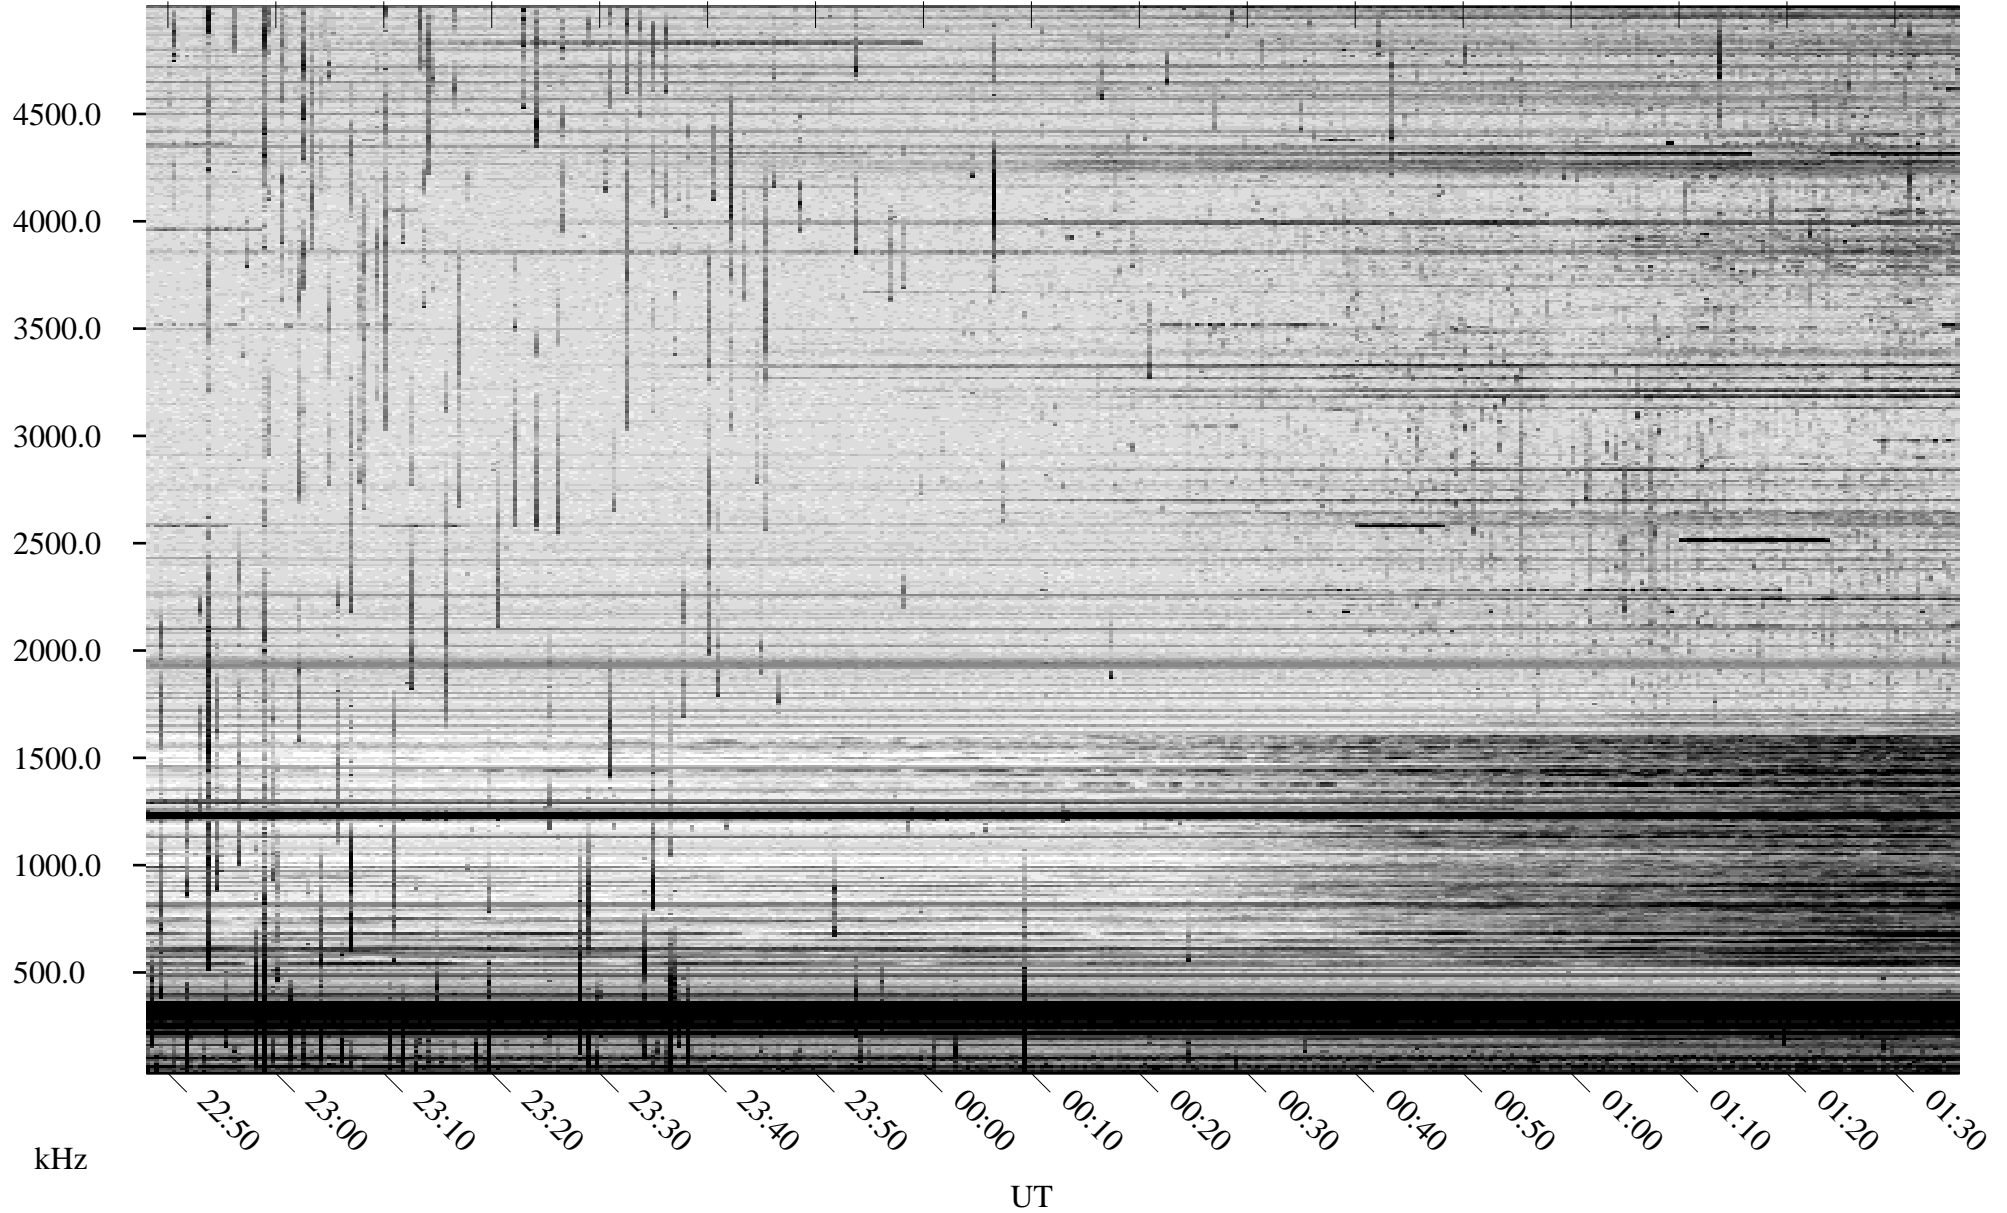

09/10/2007 Churchill, Manitoba

Linear Scale Black = 161 White = 15

CH07253L.R00m max_12

Page 1

09/10/2007 Churchill, Manitoba

Linear Scale Black = 161 White = 15

CH07253L.R00m max_12

Page 2

09/11/2007 Churchill, Manitoba

Linear Scale Black = 161 White = 15

CH07253L.R00m max_12

Page 3

09/11/2007 Churchill, Manitoba

Linear Scale Black = 161 White = 15

CH07253L.R00m max_12

Page 4

09/11/2007 Churchill, Manitoba

Linear Scale Black = 161 White = 15

CH07253L.R00m max_12

Page 5

09/11/2007 Churchill, Manitoba

Linear Scale Black = 161 White = 15

CH07253L.R00m max_12

Page 6

09/11/2007 Churchill, Manitoba

Linear Scale Black = 161 White = 15

CH07253L.R00m max_12

Page 7

09/11/2007 Churchill, Manitoba

Linear Scale Black = 161 White = 15

CH07253L.R00m max_12

Page 8