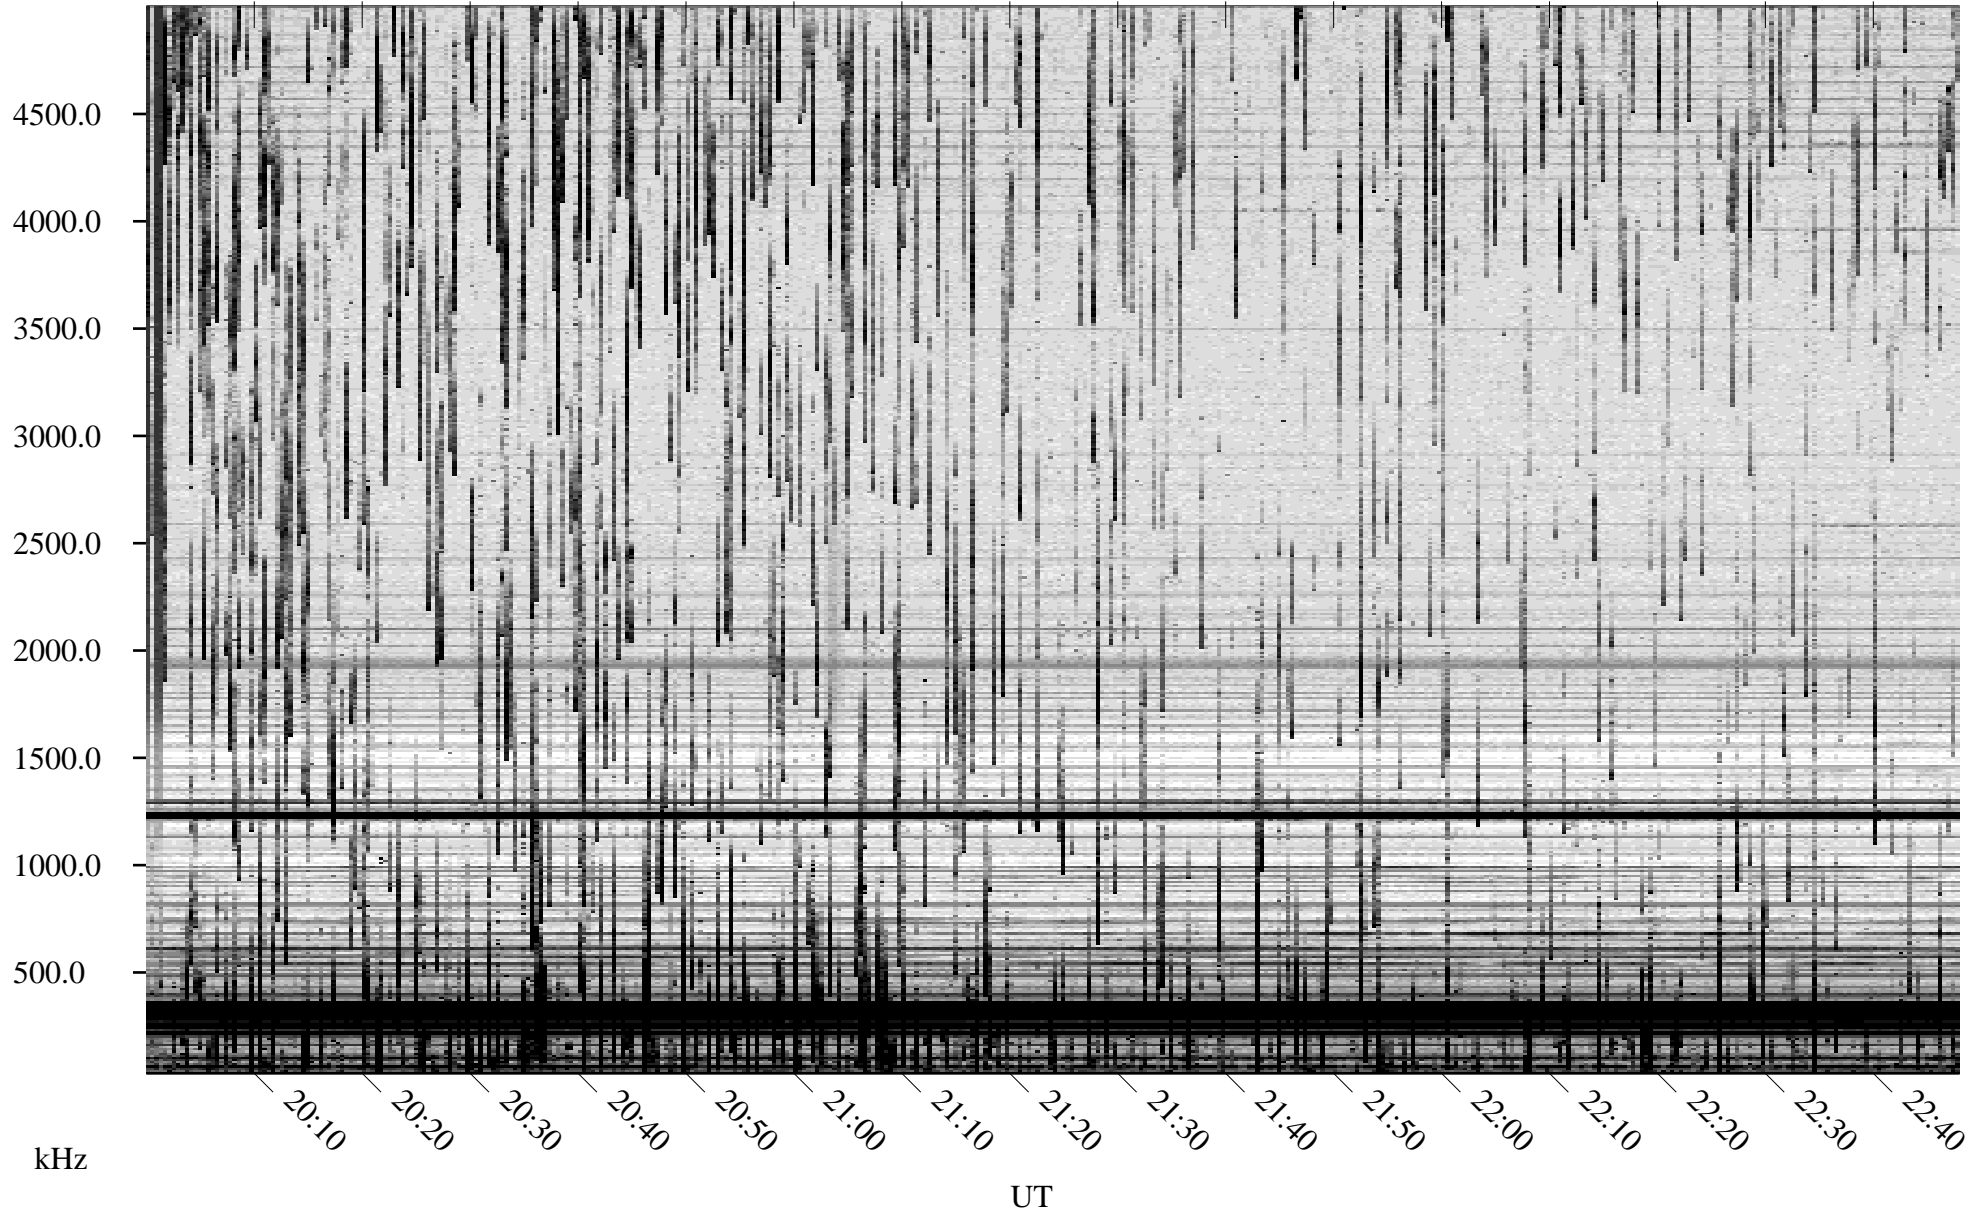

09/10/2007 Churchill, Manitoba

Linear Scale Black = 161 White = 15

CH07253L.R00m max_12

Page 1

09/10/2007 Churchill, Manitoba

Linear Scale Black = 161 White = 15

CH07253L.R00m max_12

Page 2

09/11/2007 Churchill, Manitoba

Linear Scale Black = 161 White = 15

CH07253L.R00m max_12

Page 3

09/11/2007 Churchill, Manitoba

Linear Scale Black = 161 White = 15

CH07253L.R00m max_12

Page 4

09/11/2007 Churchill, Manitoba

Linear Scale Black = 161 White = 15

CH07253L.R00m max_12

Page 5

09/11/2007 Churchill, Manitoba

Linear Scale Black = 161 White = 15

CH07253L.R00m max_12

Page 6

09/11/2007 Churchill, Manitoba

Linear Scale Black = 161 White = 15

CH07253L.R00m max_12

Page 7

09/11/2007 Churchill, Manitoba

Linear Scale Black = 161 White = 15

CH07253L.R00m max_12

Page 8