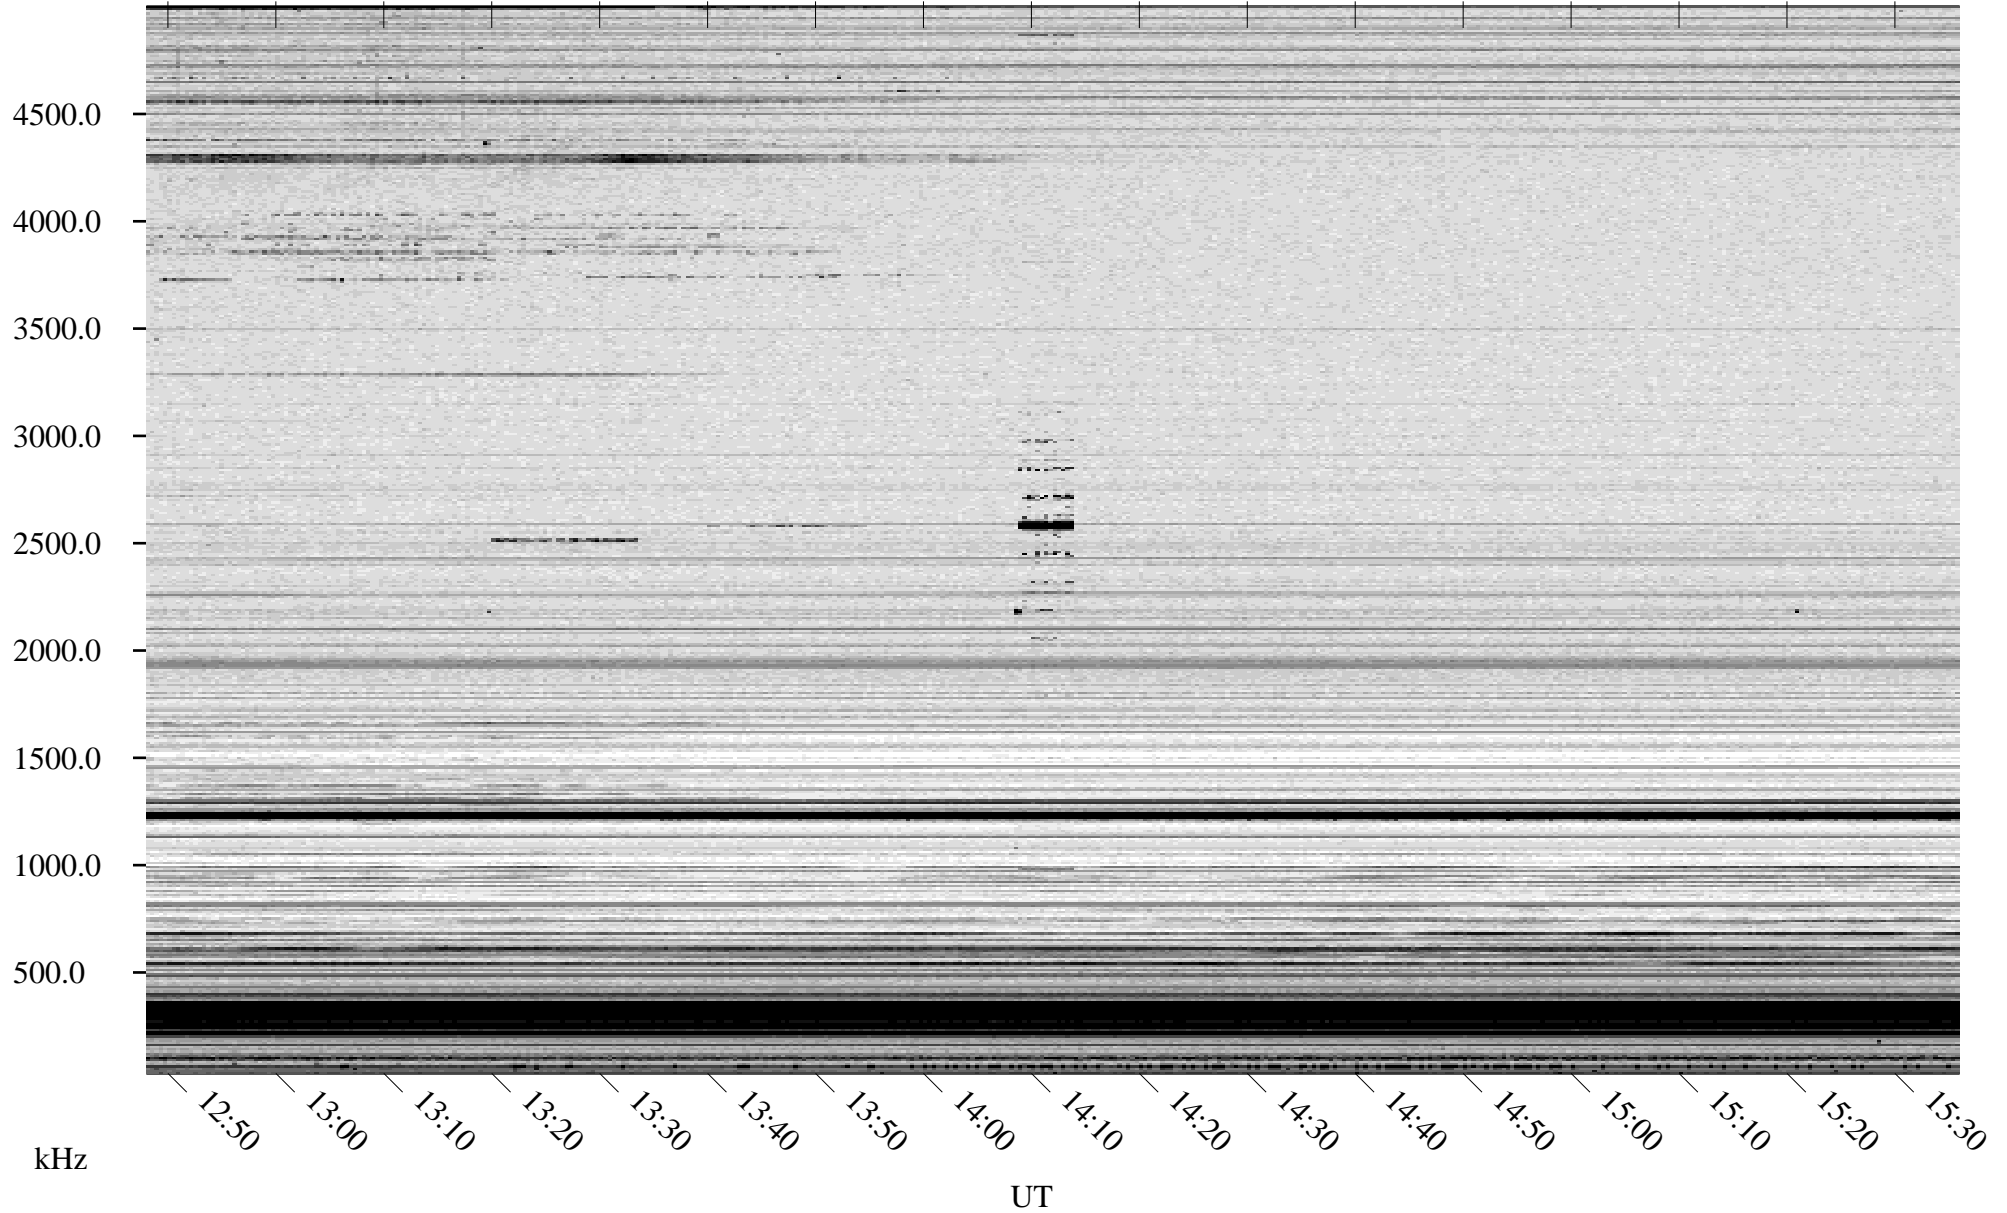

09/10/2007 Churchill, Manitoba

Linear Scale Black = 161 White = 15

CH07253L.R00m max_12

Page 1

09/10/2007 Churchill, Manitoba

Linear Scale Black = 161 White = 15

CH07253L.R00m max_12

Page 2

09/11/2007 Churchill, Manitoba

Linear Scale Black = 161 White = 15

CH07253L.R00m max_12

Page 3

09/11/2007 Churchill, Manitoba

Linear Scale Black = 161 White = 15

CH07253L.R00m max_12

Page 4

09/11/2007 Churchill, Manitoba

Linear Scale Black = 161 White = 15

CH07253L.R00m max_12

Page 5

09/11/2007 Churchill, Manitoba

Linear Scale Black = 161 White = 15

CH07253L.R00m max_12

Page 6

09/11/2007 Churchill, Manitoba

Linear Scale Black = 161 White = 15

CH07253L.R00m max_12

Page 7

09/11/2007 Churchill, Manitoba

Linear Scale Black = 161 White = 15

CH07253L.R00m max_12

Page 8