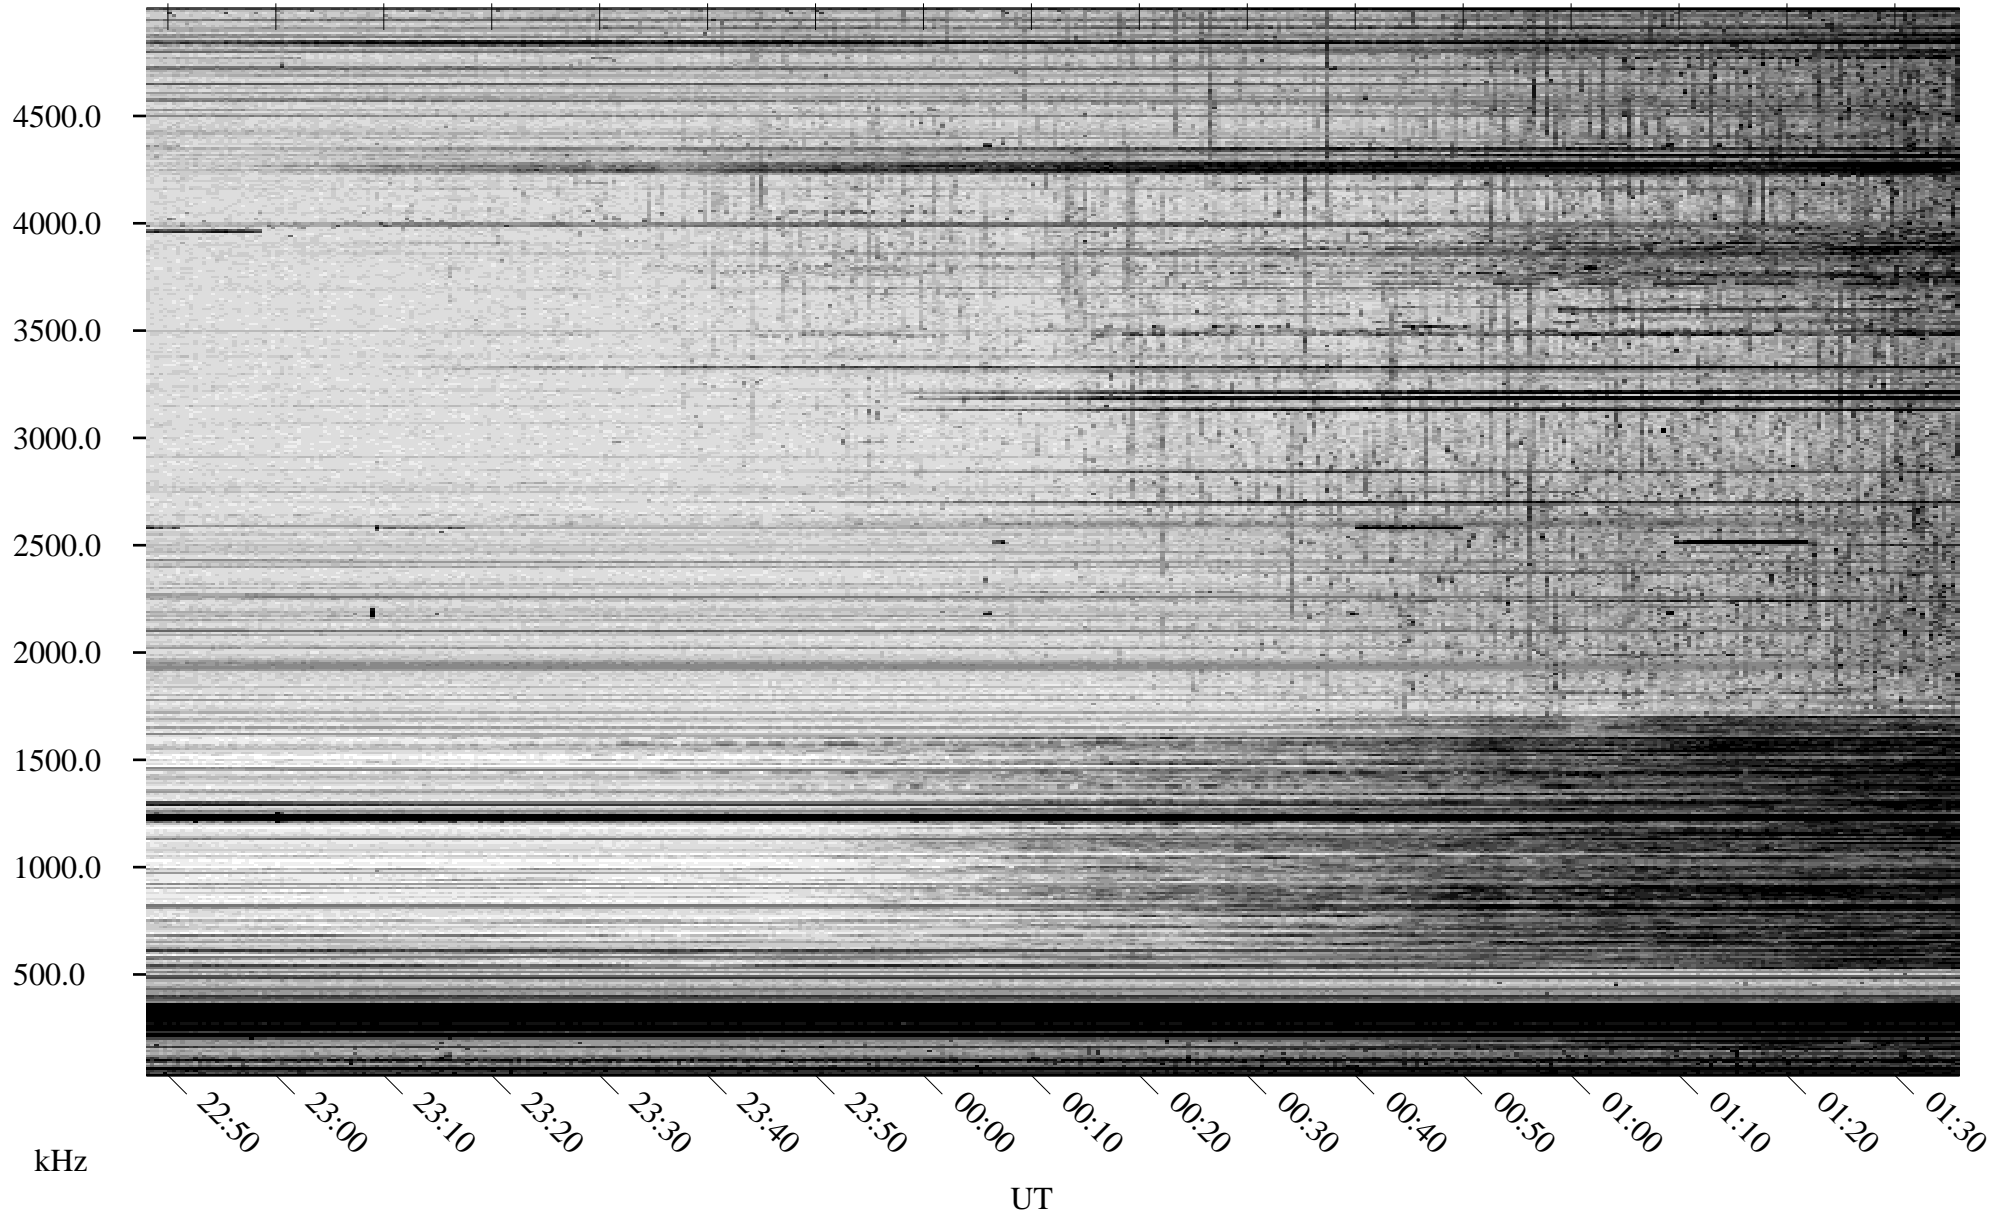

09/11/2007 Churchill, Manitoba

Linear Scale Black = 161 White = 15

CH07254L.R00m max_12

Page 1

09/11/2007 Churchill, Manitoba

Linear Scale Black = 161 White = 15

CH07254L.R00m max_12

Page 2

09/12/2007 Churchill, Manitoba

Linear Scale Black = 161 White = 15

CH07254L.R00m max_12

Page 3

09/12/2007 Churchill, Manitoba

Linear Scale Black = 161 White = 15

CH07254L.R00m max_12

Page 4

09/12/2007 Churchill, Manitoba

Linear Scale Black = 161 White = 15

CH07254L.R00m max_12

Page 5

09/12/2007 Churchill, Manitoba

Linear Scale Black = 161 White = 15

CH07254L.R00m max_12

Page 6

09/12/2007 Churchill, Manitoba

Linear Scale Black = 161 White = 15

CH07254L.R00m max_12

Page 7

09/12/2007 Churchill, Manitoba

Linear Scale Black = 161 White = 15

CH07254L.R00m max_12

Page 8