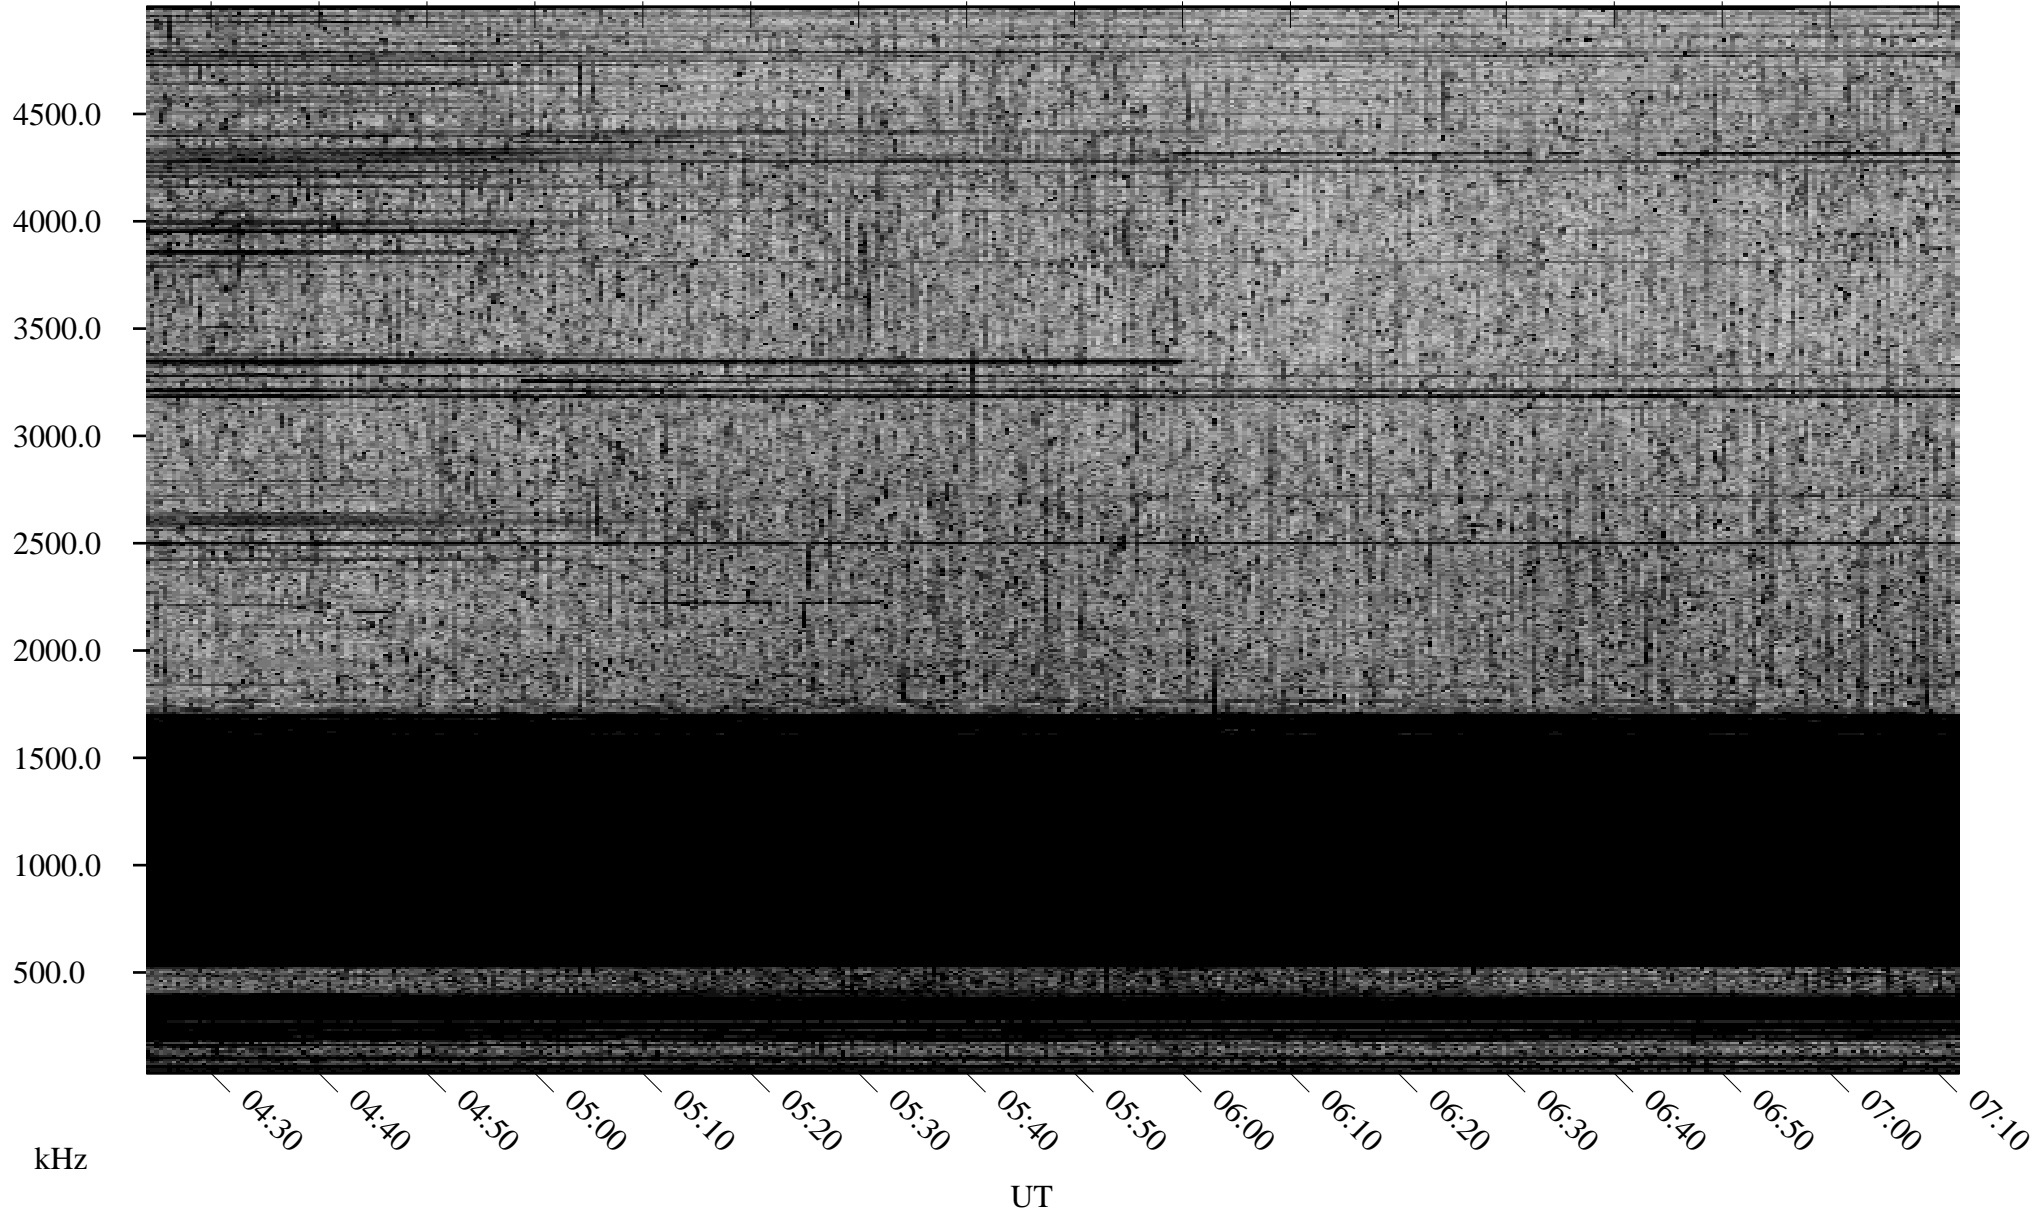

09/11/2007 Churchill, Manitoba

Linear Scale Black = 161 White = 15

CH07254L.R00m max_12

Page 1

09/11/2007 Churchill, Manitoba

Linear Scale Black = 161 White = 15

CH07254L.R00m max_12

Page 2

09/12/2007 Churchill, Manitoba

Linear Scale Black = 161 White = 15

CH07254L.R00m max_12

Page 3

09/12/2007 Churchill, Manitoba

Linear Scale Black = 161 White = 15

CH07254L.R00m max_12

Page 4

09/12/2007 Churchill, Manitoba

Linear Scale Black = 161 White = 15

CH07254L.R00m max_12

Page 5

09/12/2007 Churchill, Manitoba

Linear Scale Black = 161 White = 15

CH07254L.R00m max_12

Page 6

09/12/2007 Churchill, Manitoba

Linear Scale Black = 161 White = 15

CH07254L.R00m max_12

Page 7

09/12/2007 Churchill, Manitoba

Linear Scale Black = 161 White = 15

CH07254L.R00m max_12

Page 8