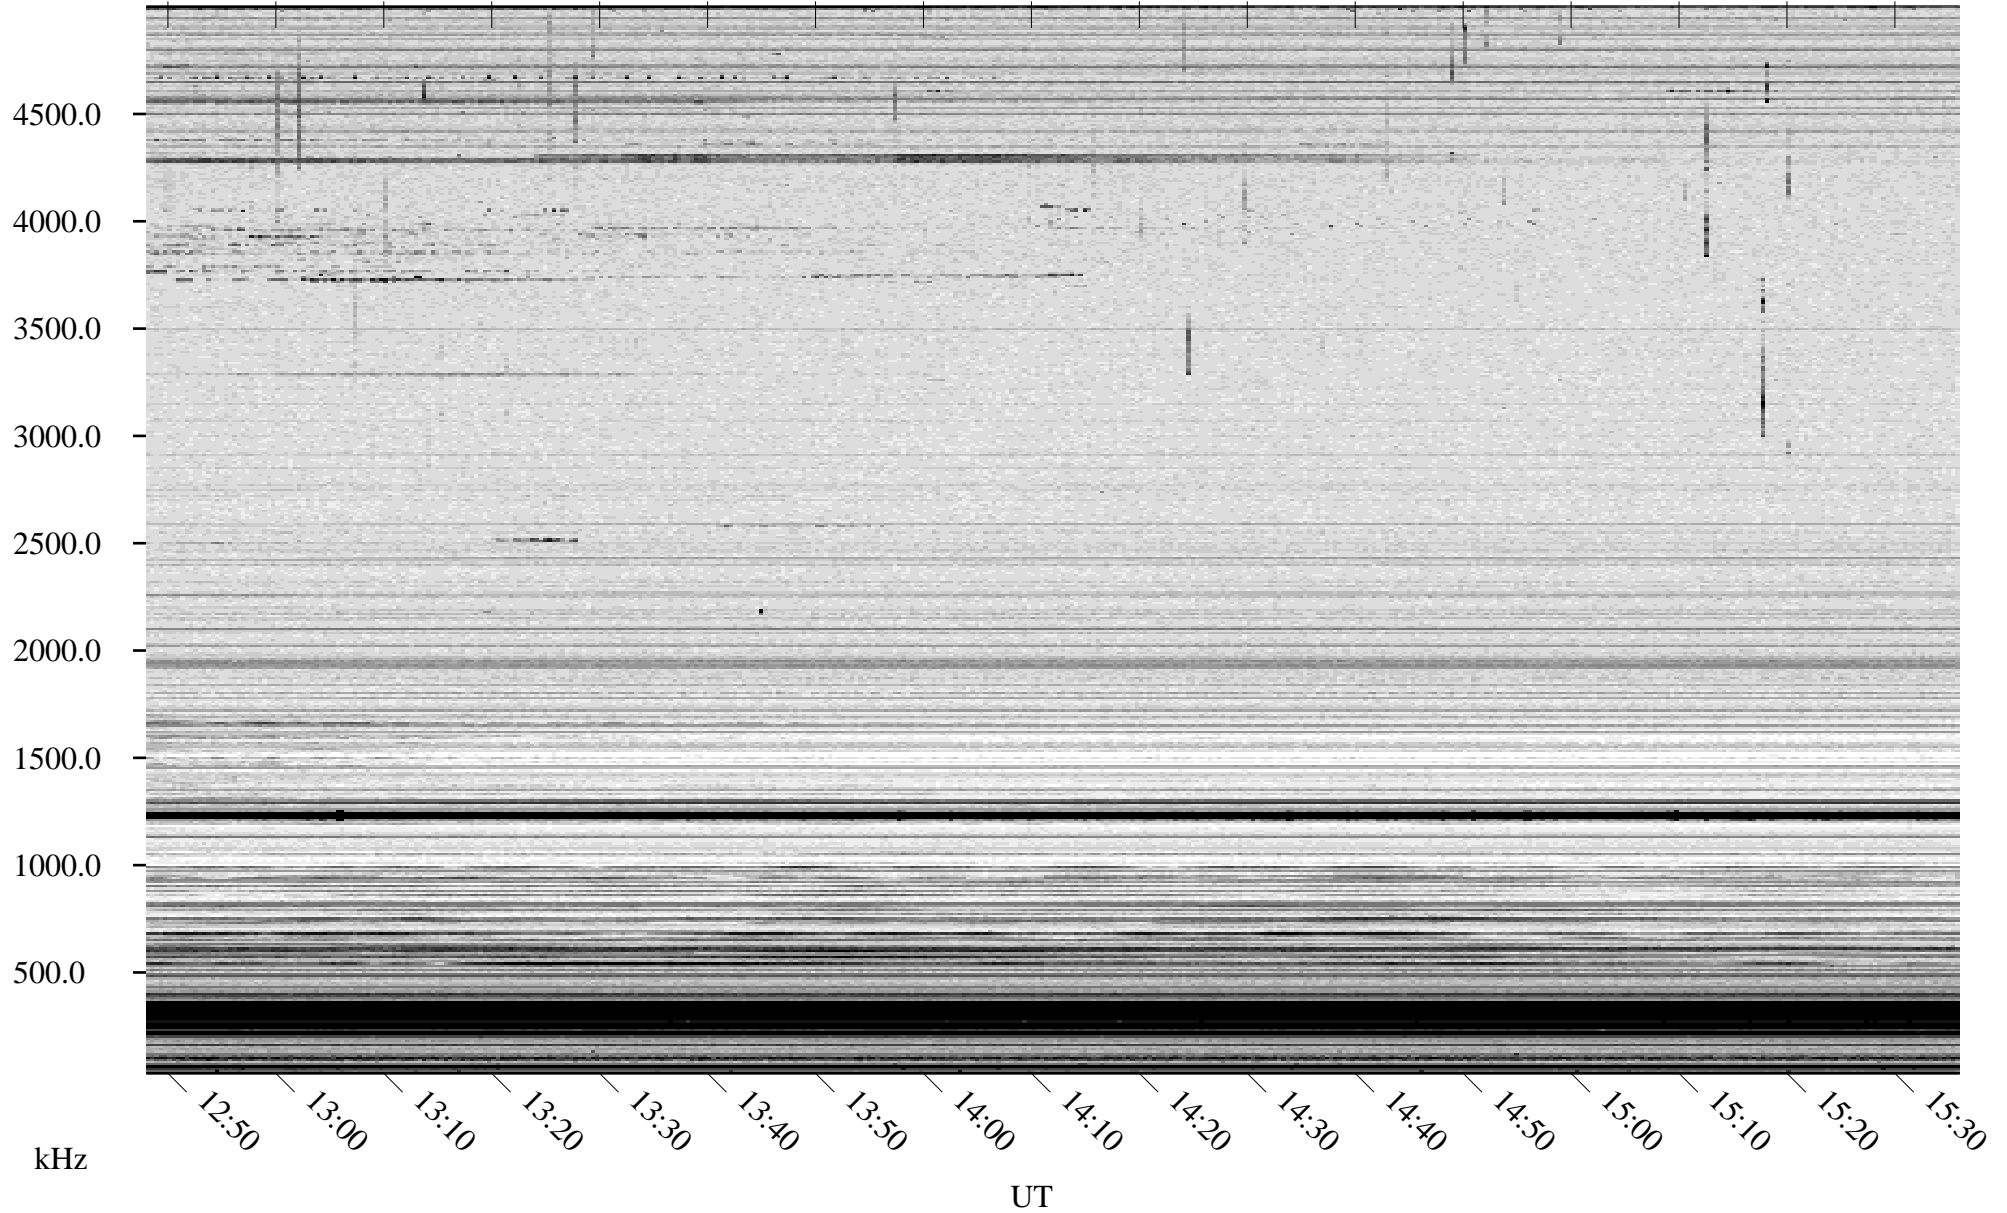

09/11/2007 Churchill, Manitoba

Linear Scale Black = 161 White = 15

CH07254L.R00m max_12

Page 1

09/11/2007 Churchill, Manitoba

Linear Scale Black = 161 White = 15

CH07254L.R00m max_12

Page 2

09/12/2007 Churchill, Manitoba

Linear Scale Black = 161 White = 15

CH07254L.R00m max_12

Page 3

09/12/2007 Churchill, Manitoba

Linear Scale Black = 161 White = 15

CH07254L.R00m max_12

Page 4

09/12/2007 Churchill, Manitoba

Linear Scale Black = 161 White = 15

CH07254L.R00m max_12

Page 5

09/12/2007 Churchill, Manitoba

Linear Scale Black = 161 White = 15

CH07254L.R00m max_12

Page 6

09/12/2007 Churchill, Manitoba

Linear Scale Black = 161 White = 15

CH07254L.R00m max_12

Page 7

09/12/2007 Churchill, Manitoba

Linear Scale Black = 161 White = 15

CH07254L.R00m max_12

Page 8