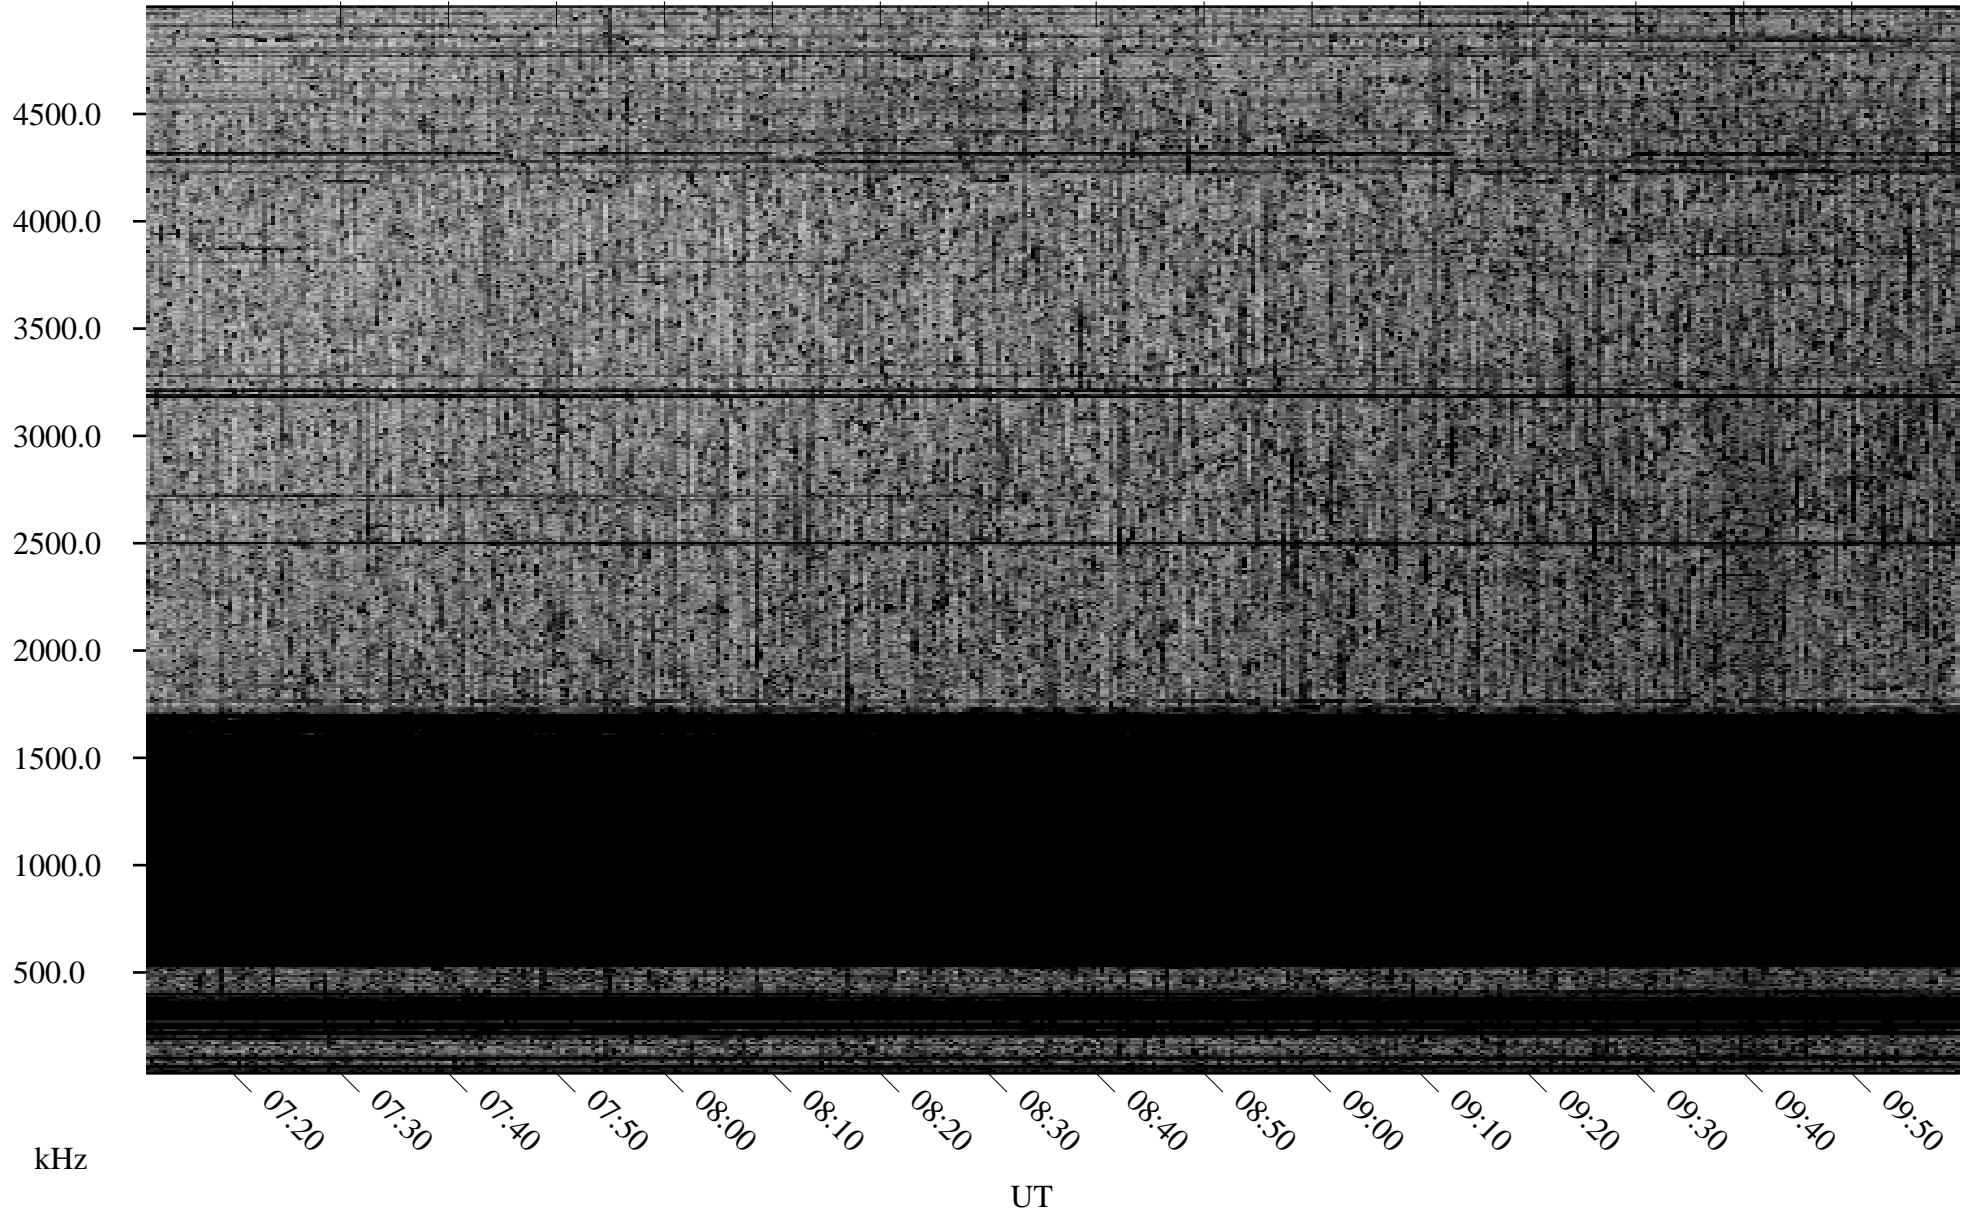

09/11/2007 Churchill, Manitoba

Linear Scale Black = 161 White = 15

CH07254L.R00m max_12

Page 1

09/11/2007 Churchill, Manitoba

Linear Scale Black = 161 White = 15

CH07254L.R00m max_12

Page 2

09/12/2007 Churchill, Manitoba

Linear Scale Black = 161 White = 15

CH07254L.R00m max_12

Page 3

09/12/2007 Churchill, Manitoba

Linear Scale Black = 161 White = 15

CH07254L.R00m max_12

Page 4

09/12/2007 Churchill, Manitoba

Linear Scale Black = 161 White = 15

CH07254L.R00m max_12

Page 5

09/12/2007 Churchill, Manitoba

Linear Scale Black = 161 White = 15

CH07254L.R00m max_12

Page 6

09/12/2007 Churchill, Manitoba

Linear Scale Black = 161 White = 15

CH07254L.R00m max_12

Page 7

09/12/2007 Churchill, Manitoba

Linear Scale Black = 161 White = 15

CH07254L.R00m max_12

Page 8