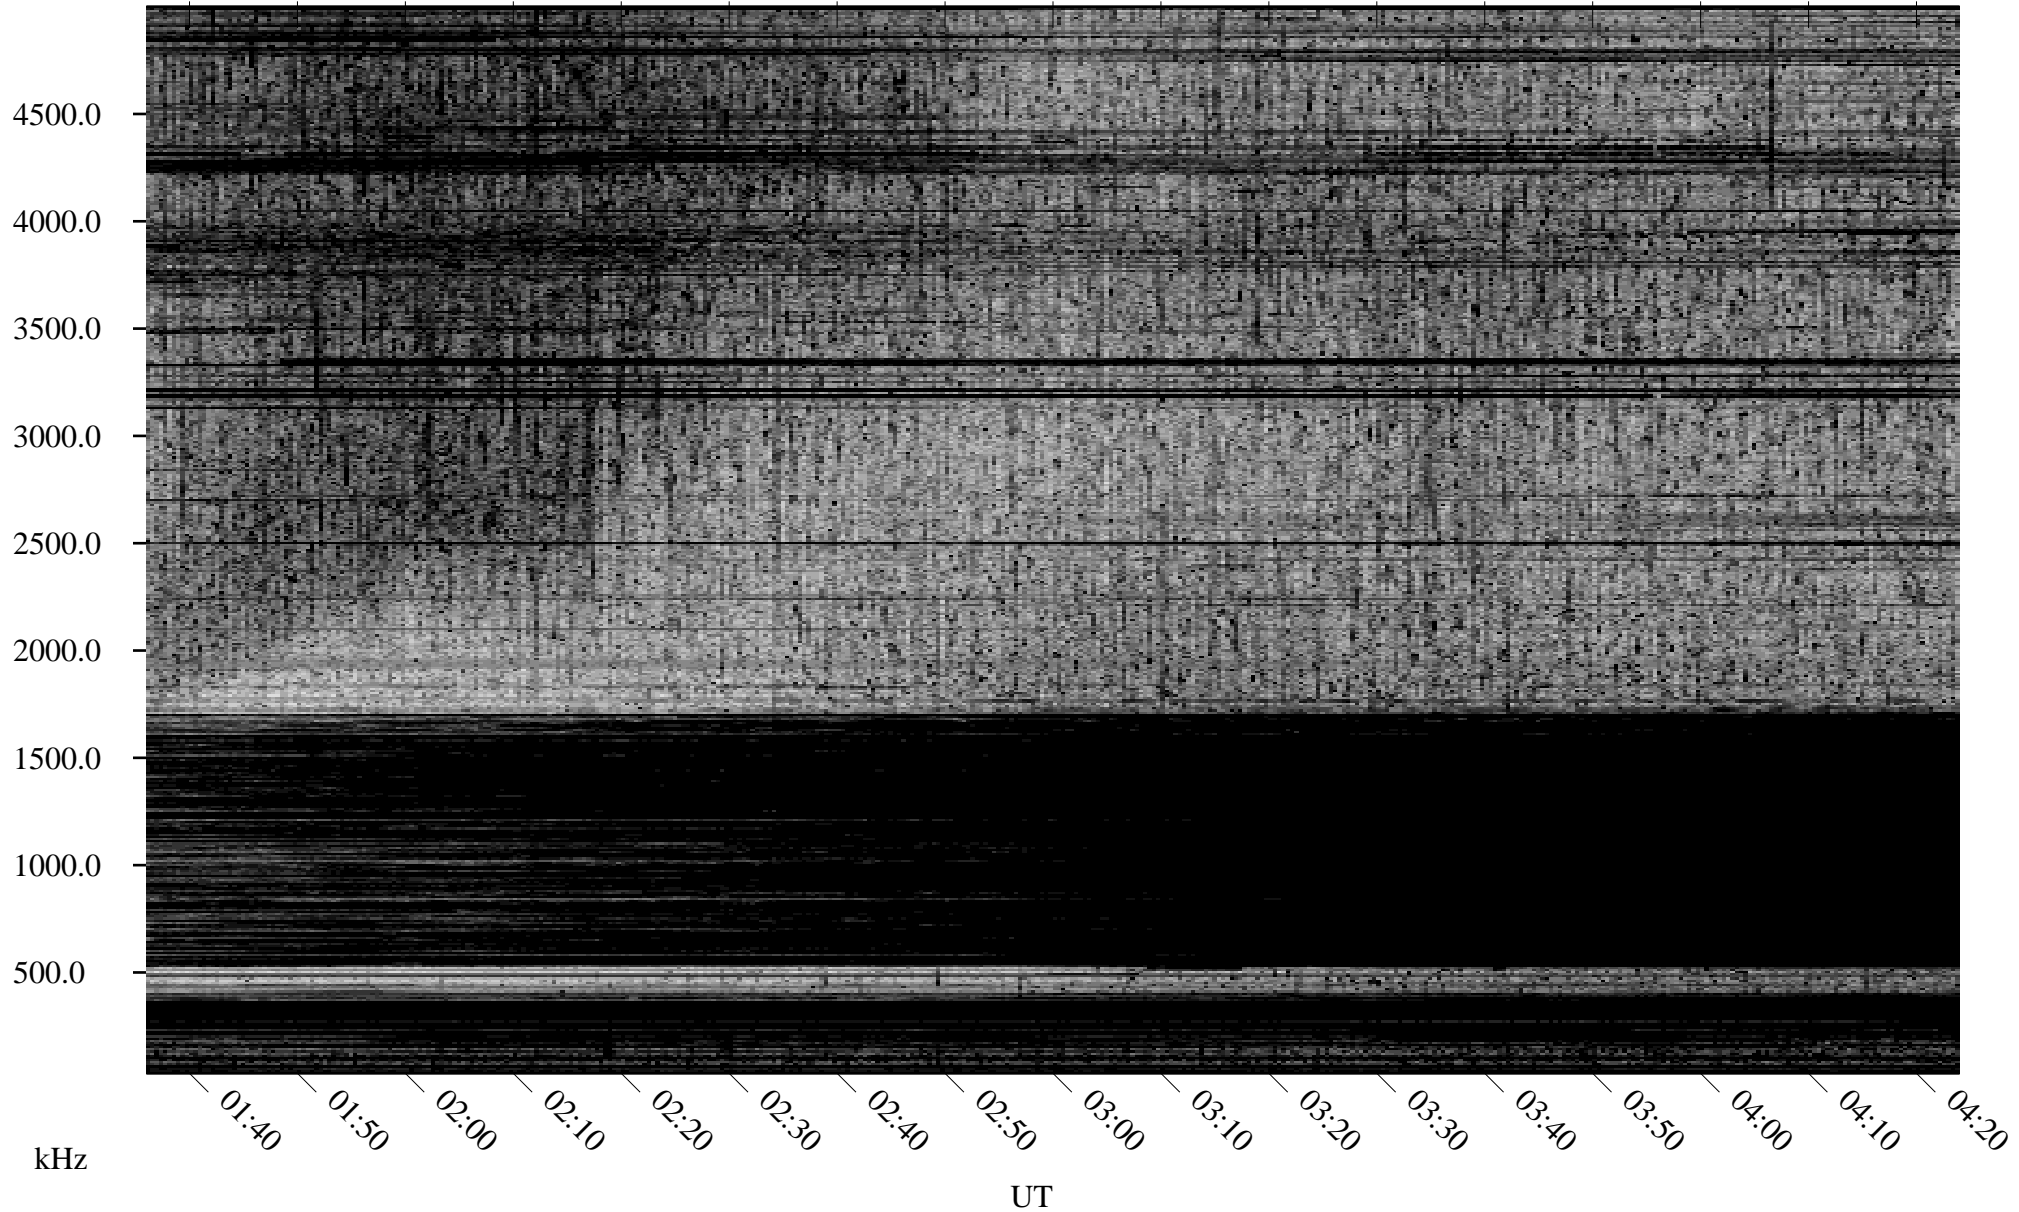

09/11/2007 Churchill, Manitoba

Linear Scale Black = 161 White = 15

CH07254L.R00m max_12

Page 1

09/11/2007 Churchill, Manitoba

Linear Scale Black = 161 White = 15

CH07254L.R00m max_12

Page 2

09/12/2007 Churchill, Manitoba

Linear Scale Black = 161 White = 15

CH07254L.R00m max_12

Page 3

09/12/2007 Churchill, Manitoba

Linear Scale Black = 161 White = 15

CH07254L.R00m max_12

Page 4

09/12/2007 Churchill, Manitoba

Linear Scale Black = 161 White = 15

CH07254L.R00m max_12

Page 5

09/12/2007 Churchill, Manitoba

Linear Scale Black = 161 White = 15

CH07254L.R00m max_12

Page 6

09/12/2007 Churchill, Manitoba

Linear Scale Black = 161 White = 15

CH07254L.R00m max_12

Page 7

09/12/2007 Churchill, Manitoba

Linear Scale Black = 161 White = 15

CH07254L.R00m max_12

Page 8