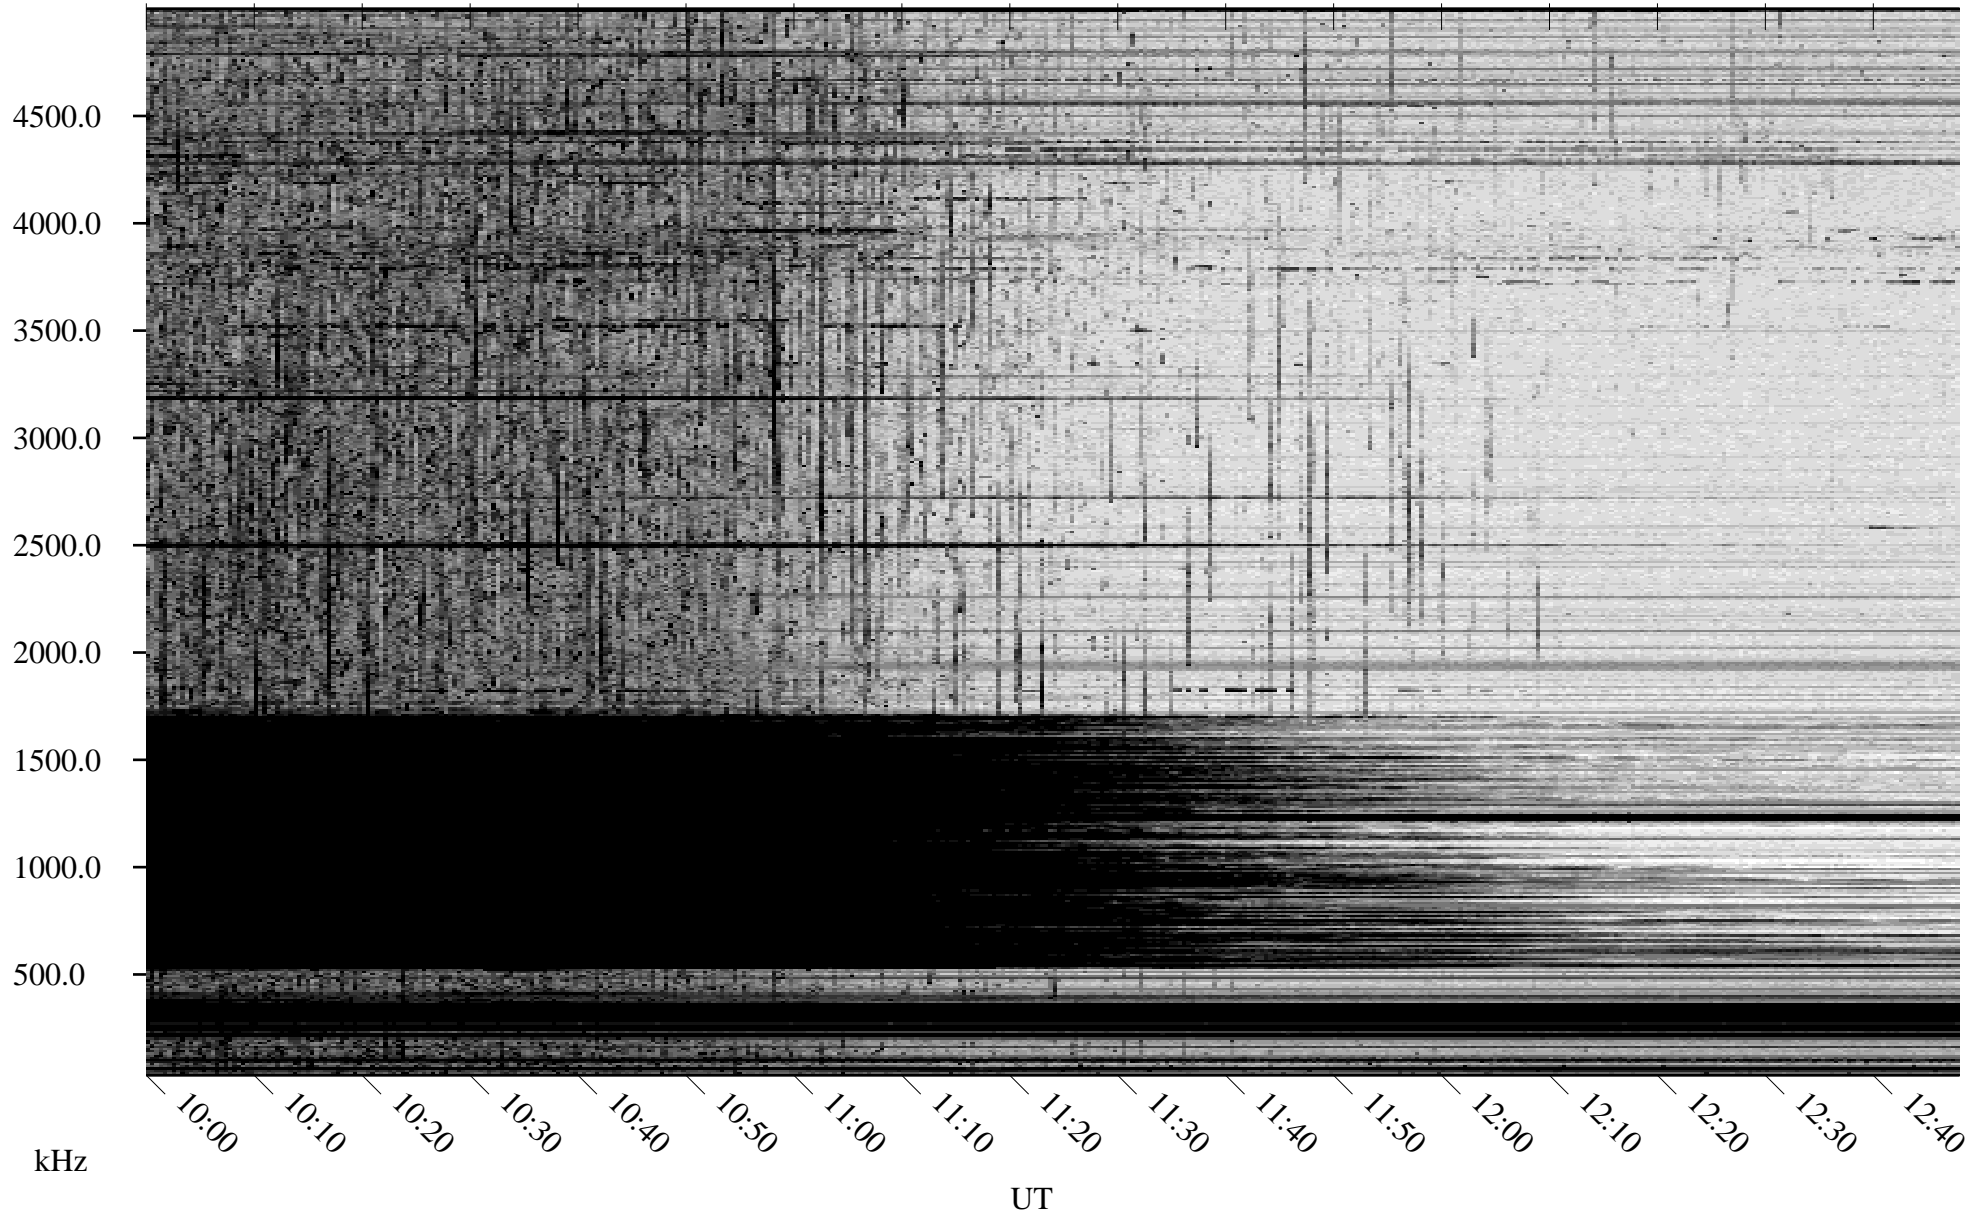

09/11/2007 Churchill, Manitoba

Linear Scale Black = 161 White = 15

CH07254L.R00m max_12

Page 1

09/11/2007 Churchill, Manitoba

Linear Scale Black = 161 White = 15

CH07254L.R00m max_12

Page 2

09/12/2007 Churchill, Manitoba

Linear Scale Black = 161 White = 15

CH07254L.R00m max_12

Page 3

09/12/2007 Churchill, Manitoba

Linear Scale Black = 161 White = 15

CH07254L.R00m max_12

Page 4

09/12/2007 Churchill, Manitoba

Linear Scale Black = 161 White = 15

CH07254L.R00m max_12

Page 5

09/12/2007 Churchill, Manitoba

Linear Scale Black = 161 White = 15

CH07254L.R00m max_12

Page 6

09/12/2007 Churchill, Manitoba

Linear Scale Black = 161 White = 15

CH07254L.R00m max_12

Page 7

09/12/2007 Churchill, Manitoba

Linear Scale Black = 161 White = 15

CH07254L.R00m max_12

Page 8