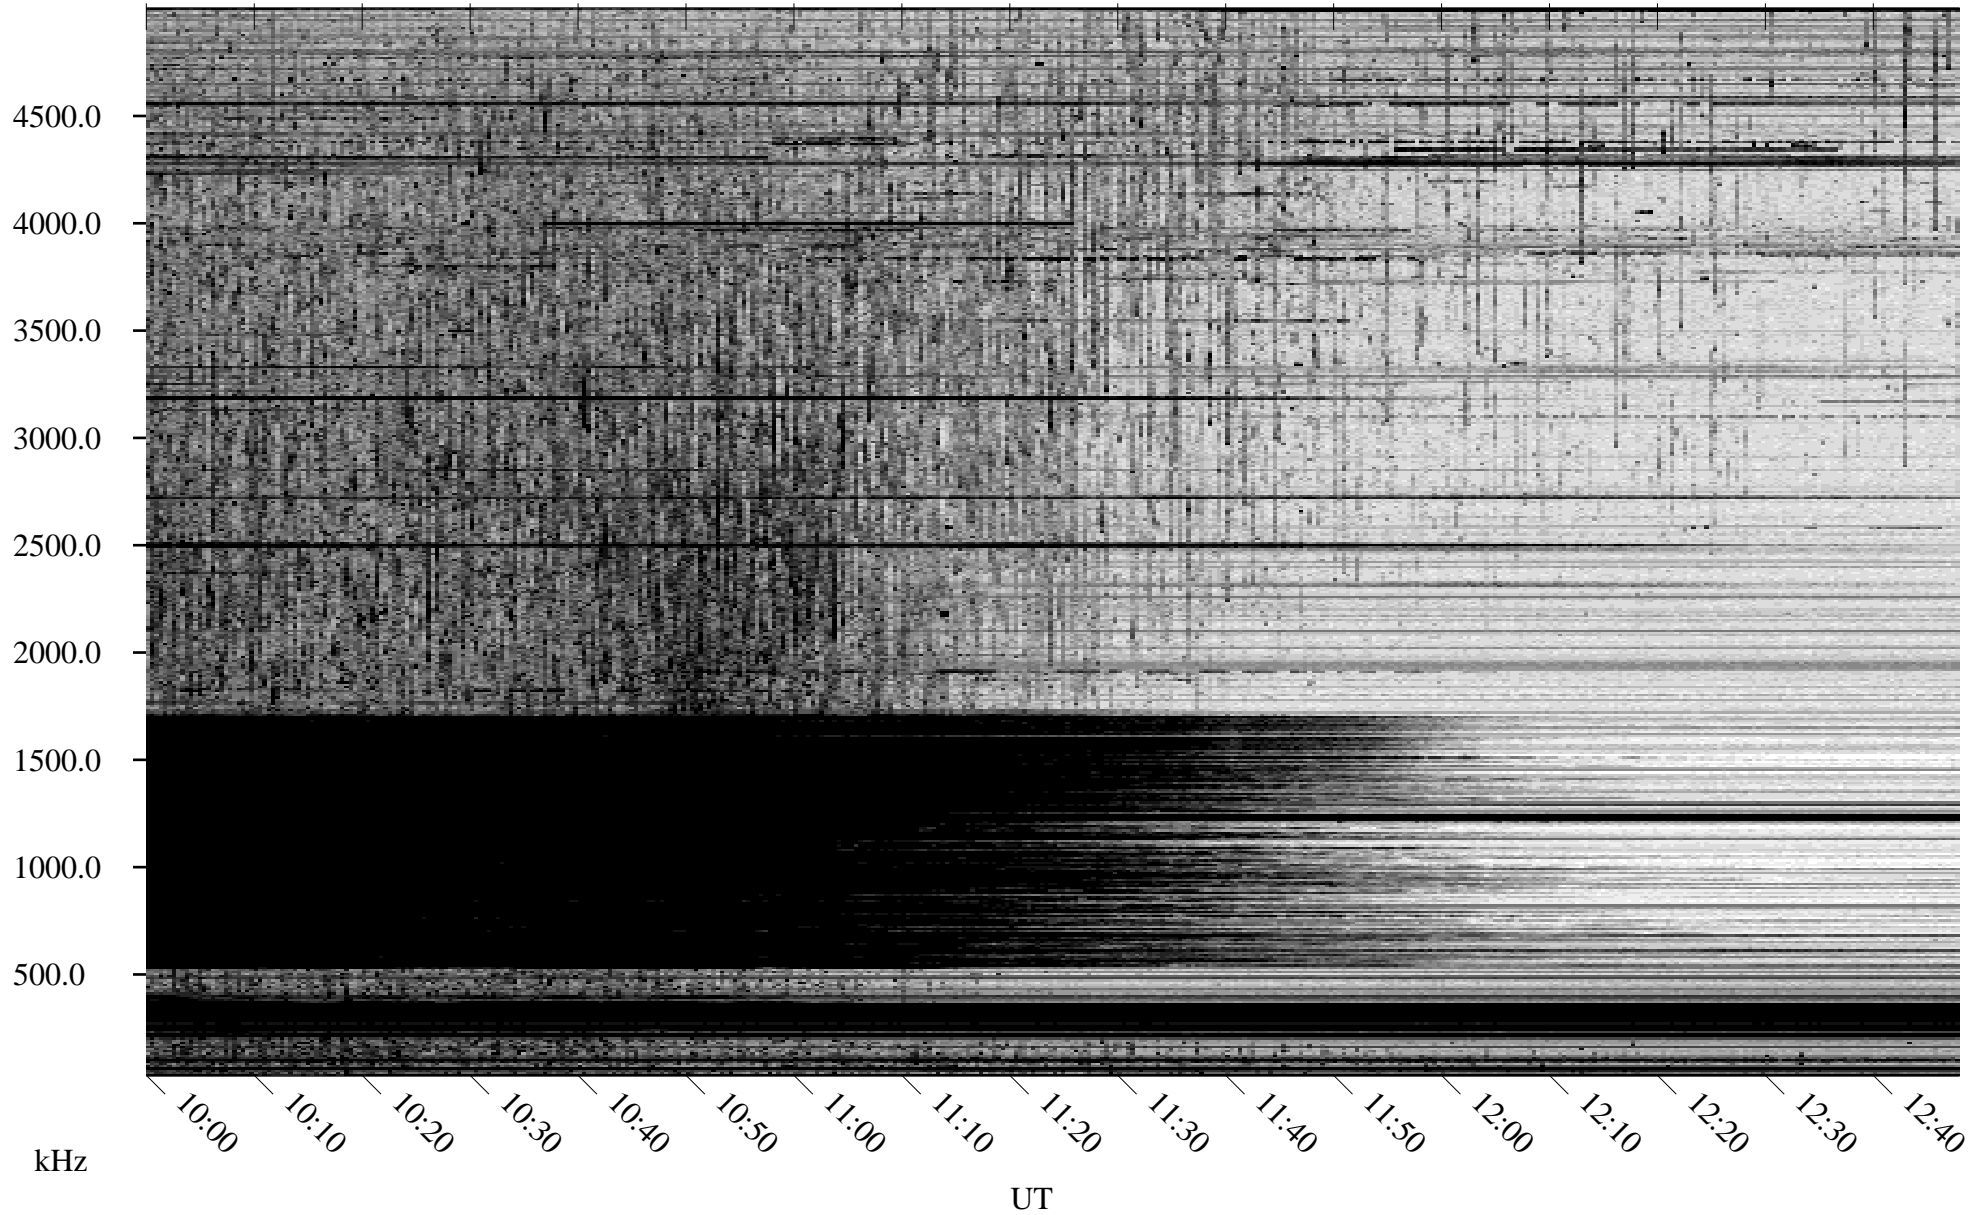

09/13/2007 Churchill, Manitoba

Linear Scale Black = 161 White = 15

CH07255L.R00m max_12

Page 3

09/13/2007 Churchill, Manitoba

Linear Scale Black = 161 White = 15

CH07255L.R00m max_12

Page 4

09/13/2007 Churchill, Manitoba

Linear Scale Black = 161 White = 15

CH07255L.R00m max_12

Page 5

09/13/2007 Churchill, Manitoba

Linear Scale Black = 161 White = 15

CH07255L.R00m max_12

Page 6

09/13/2007 Churchill, Manitoba

Linear Scale Black = 161 White = 15

CH07255L.R00m max_12

Page 7

09/13/2007 Churchill, Manitoba

Linear Scale Black = 161 White = 15

CH07255L.R00m max_12

Page 8