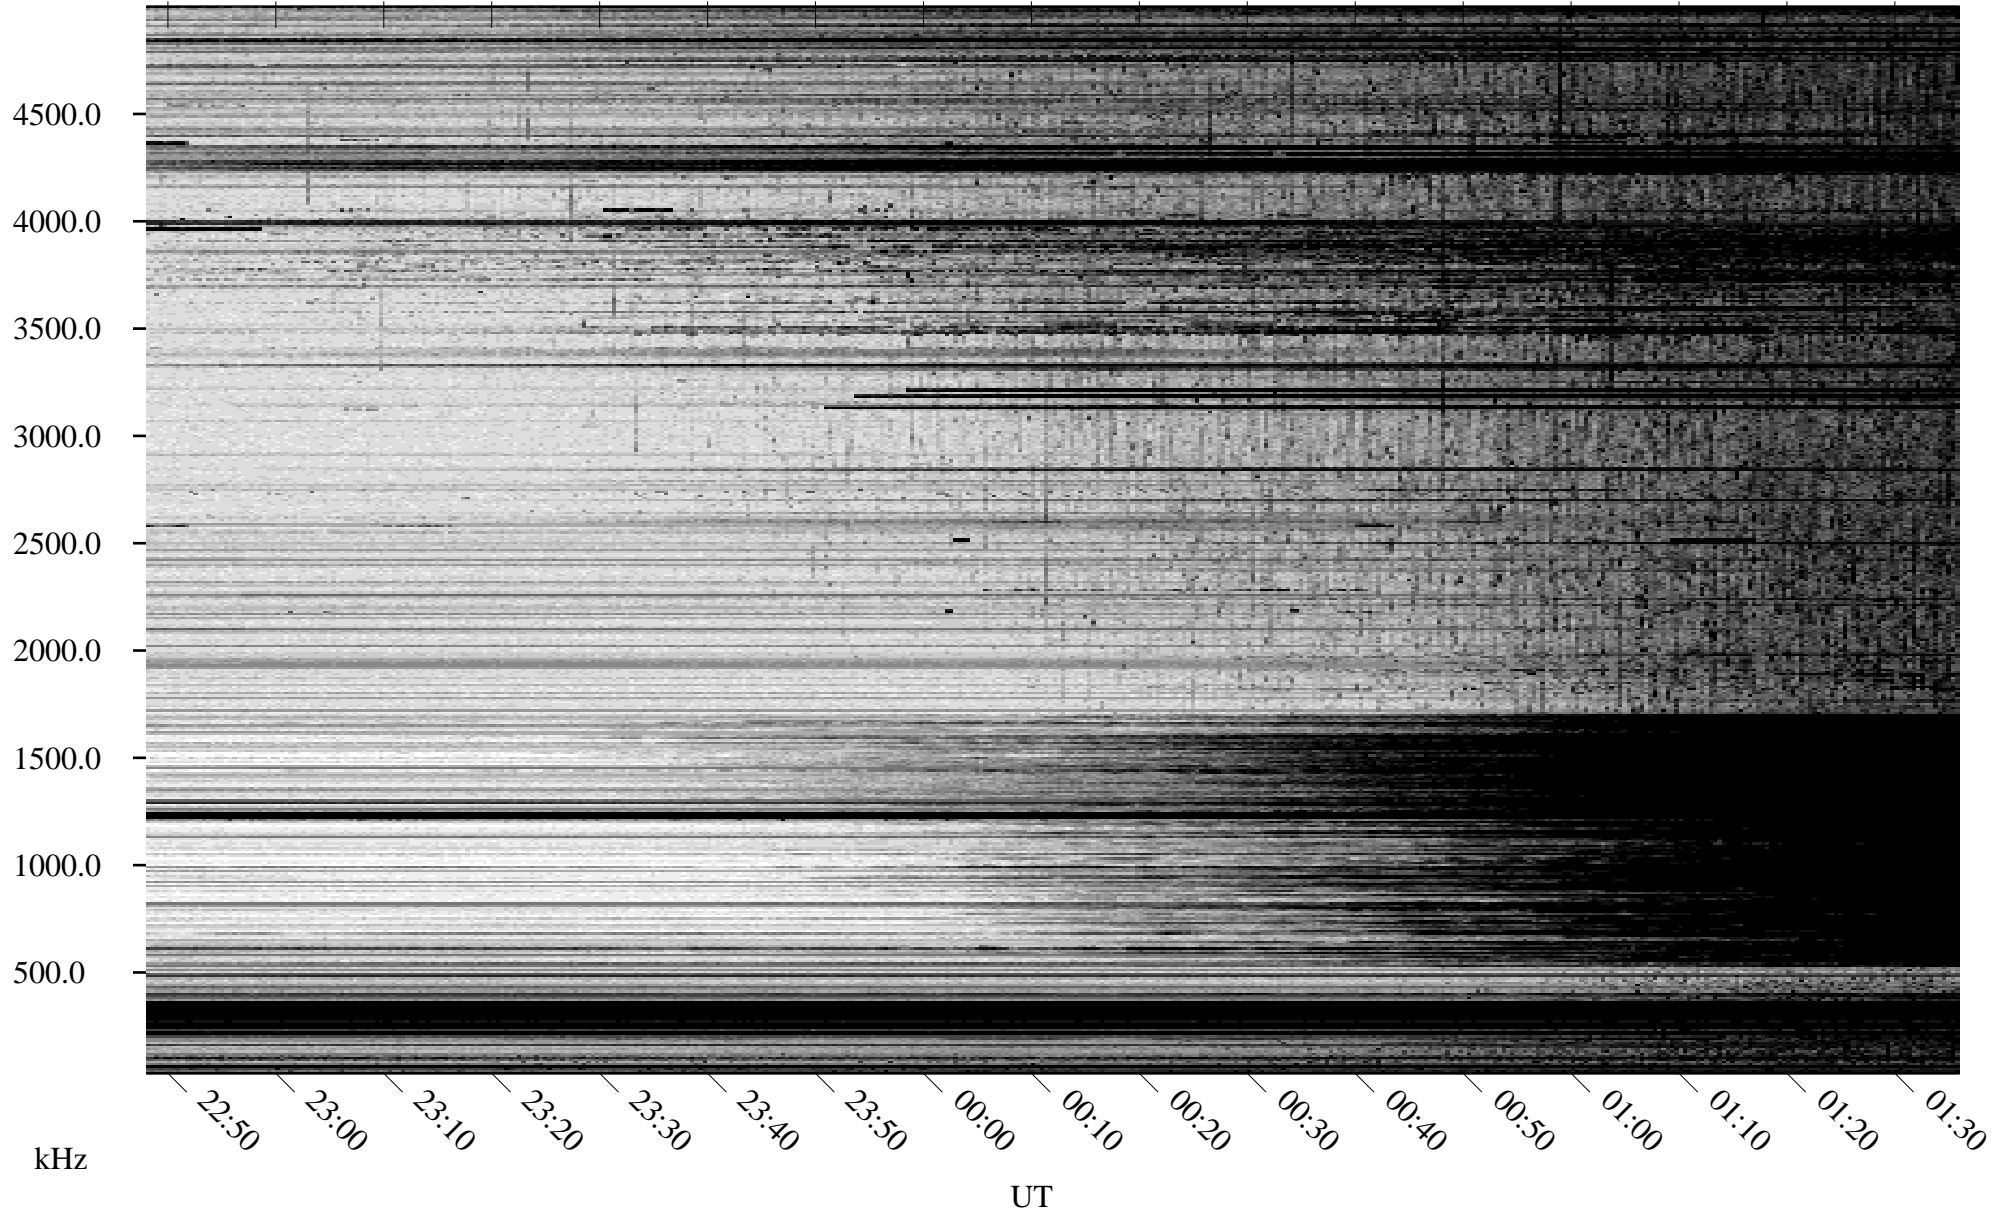

09/12/2007 Churchill, Manitoba

Linear Scale Black = 161 White = 15

CH07255L.R00m max_12

Page 1

09/12/2007 Churchill, Manitoba

Linear Scale Black = 161 White = 15

CH07255L.R00m max_12

Page 2

09/13/2007 Churchill, Manitoba

Linear Scale Black = 161 White = 15

CH07255L.R00m max_12

Page 3

09/13/2007 Churchill, Manitoba

Linear Scale Black = 161 White = 15

CH07255L.R00m max_12

Page 4

09/13/2007 Churchill, Manitoba

Linear Scale Black = 161 White = 15

CH07255L.R00m max_12

Page 5

09/13/2007 Churchill, Manitoba

Linear Scale Black = 161 White = 15

CH07255L.R00m max_12

Page 6

09/13/2007 Churchill, Manitoba

Linear Scale Black = 161 White = 15

CH07255L.R00m max_12

Page 7

09/13/2007 Churchill, Manitoba

Linear Scale Black = 161 White = 15

CH07255L.R00m max_12

Page 8