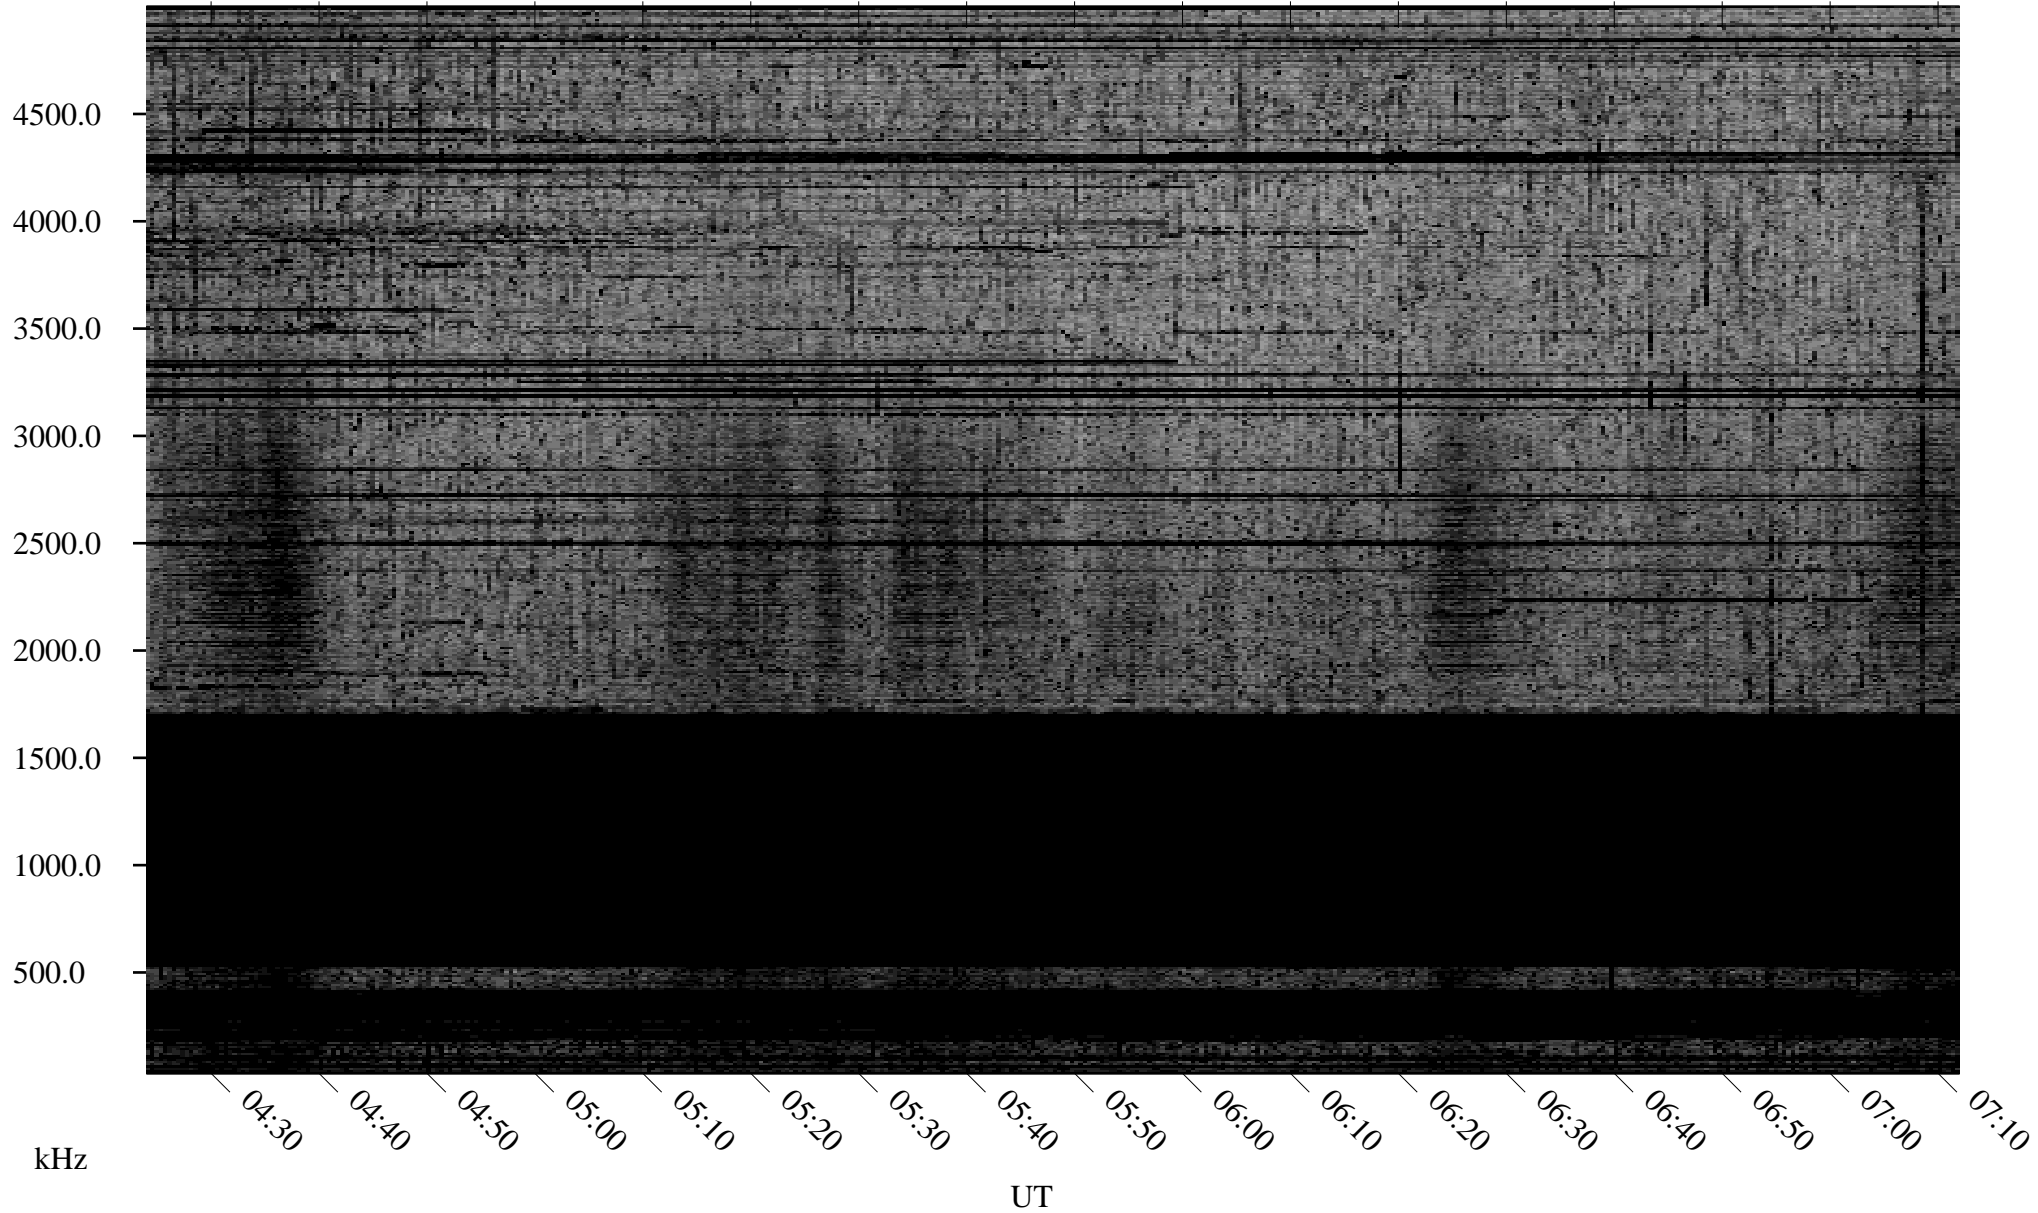

09/12/2007 Churchill, Manitoba

Linear Scale Black = 161 White = 15

CH07255L.R00m max_12

Page 1

09/12/2007 Churchill, Manitoba

Linear Scale Black = 161 White = 15

CH07255L.R00m max_12

Page 2

09/13/2007 Churchill, Manitoba

Linear Scale Black = 161 White = 15

CH07255L.R00m max_12

Page 3

09/13/2007 Churchill, Manitoba

Linear Scale Black = 161 White = 15

CH07255L.R00m max_12

Page 4

09/13/2007 Churchill, Manitoba

Linear Scale Black = 161 White = 15

CH07255L.R00m max_12

Page 5

09/13/2007 Churchill, Manitoba

Linear Scale Black = 161 White = 15

CH07255L.R00m max_12

Page 6

09/13/2007 Churchill, Manitoba

Linear Scale Black = 161 White = 15

CH07255L.R00m max_12

Page 7

09/13/2007 Churchill, Manitoba

Linear Scale Black = 161 White = 15

CH07255L.R00m max_12

Page 8