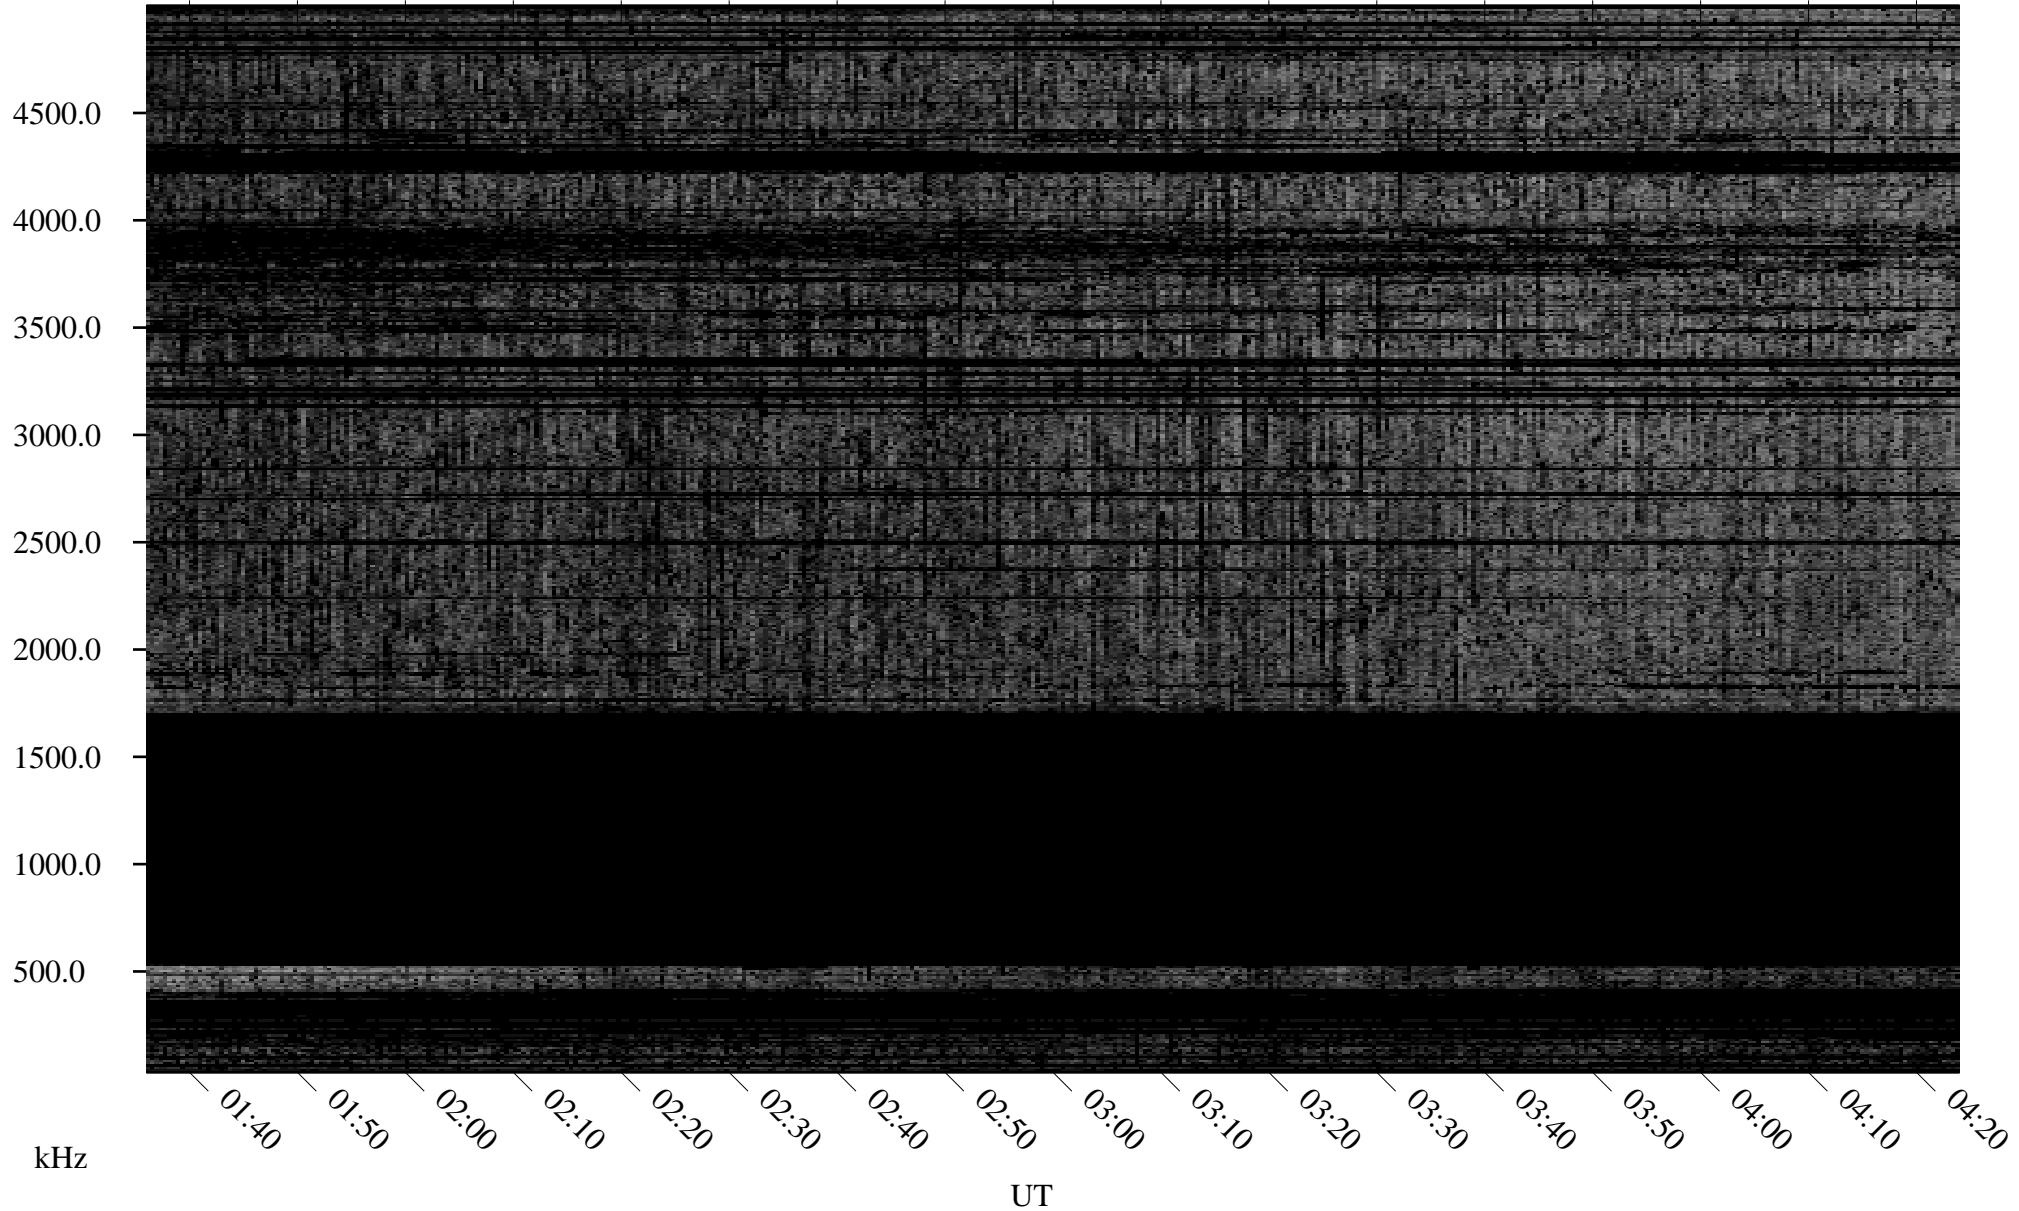

09/12/2007 Churchill, Manitoba

Linear Scale Black = 161 White = 15

CH07255L.R00m max_12

Page 1

09/12/2007 Churchill, Manitoba

Linear Scale Black = 161 White = 15

CH07255L.R00m max_12

Page 2

09/13/2007 Churchill, Manitoba

Linear Scale Black = 161 White = 15

CH07255L.R00m max_12

Page 3

09/13/2007 Churchill, Manitoba

Linear Scale Black = 161 White = 15

CH07255L.R00m max_12

Page 4

09/13/2007 Churchill, Manitoba

Linear Scale Black = 161 White = 15

CH07255L.R00m max_12

Page 5

09/13/2007 Churchill, Manitoba

Linear Scale Black = 161 White = 15

CH07255L.R00m max_12

Page 6

09/13/2007 Churchill, Manitoba

Linear Scale Black = 161 White = 15

CH07255L.R00m max_12

Page 7

09/13/2007 Churchill, Manitoba

Linear Scale Black = 161 White = 15

CH07255L.R00m max_12

Page 8