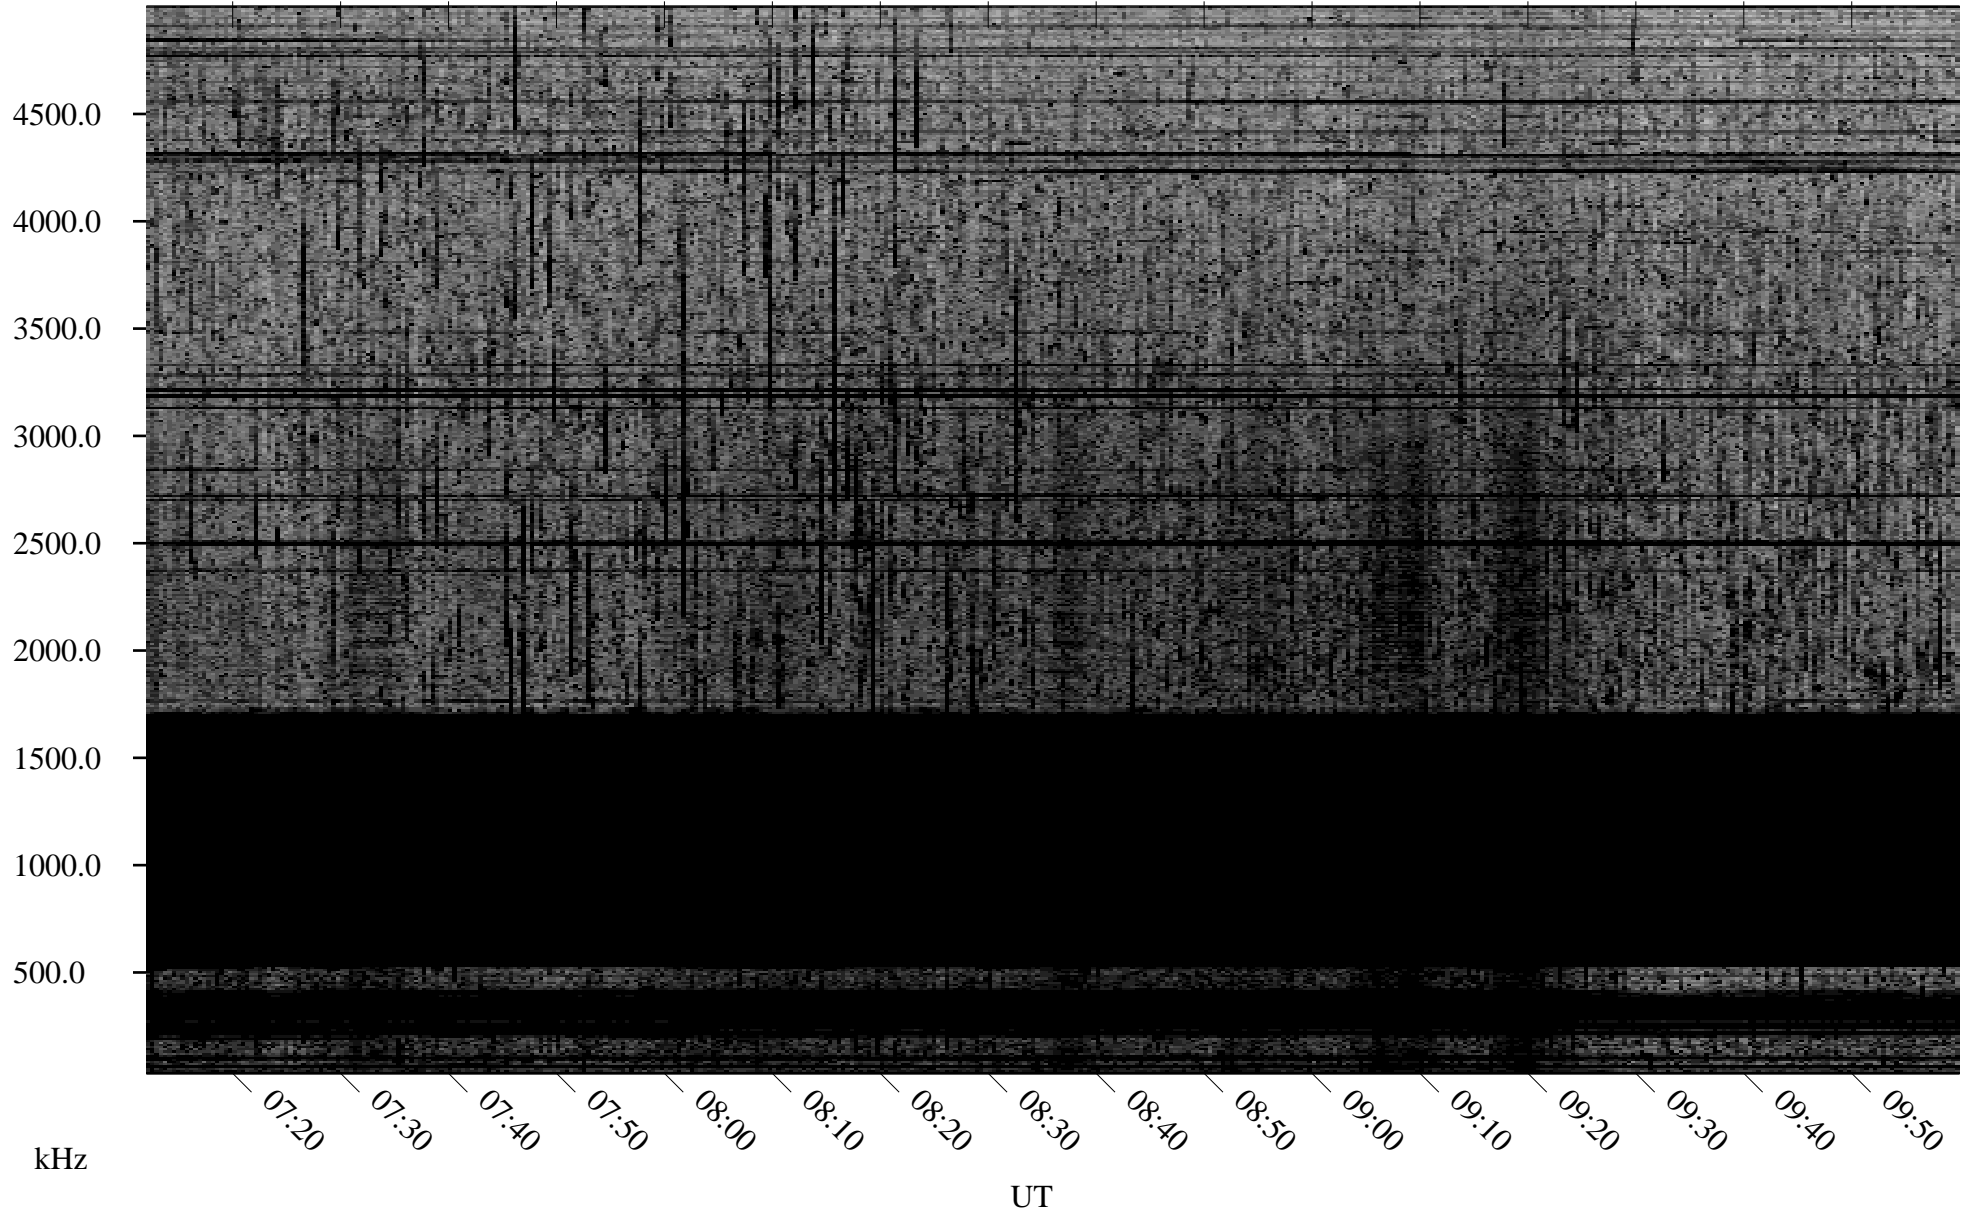

09/12/2007 Churchill, Manitoba

Linear Scale Black = 161 White = 15

CH07255L.R00m max_12

Page 1

09/12/2007 Churchill, Manitoba

Linear Scale Black = 161 White = 15

CH07255L.R00m max_12

Page 2

09/13/2007 Churchill, Manitoba

Linear Scale Black = 161 White = 15

CH07255L.R00m max_12

Page 3

09/13/2007 Churchill, Manitoba

Linear Scale Black = 161 White = 15

CH07255L.R00m max_12

Page 4

09/13/2007 Churchill, Manitoba

Linear Scale Black = 161 White = 15

CH07255L.R00m max_12

Page 5

09/13/2007 Churchill, Manitoba

Linear Scale Black = 161 White = 15

CH07255L.R00m max_12

Page 6

09/13/2007 Churchill, Manitoba

Linear Scale Black = 161 White = 15

CH07255L.R00m max_12

Page 7

09/13/2007 Churchill, Manitoba

Linear Scale Black = 161 White = 15

CH07255L.R00m max_12

Page 8