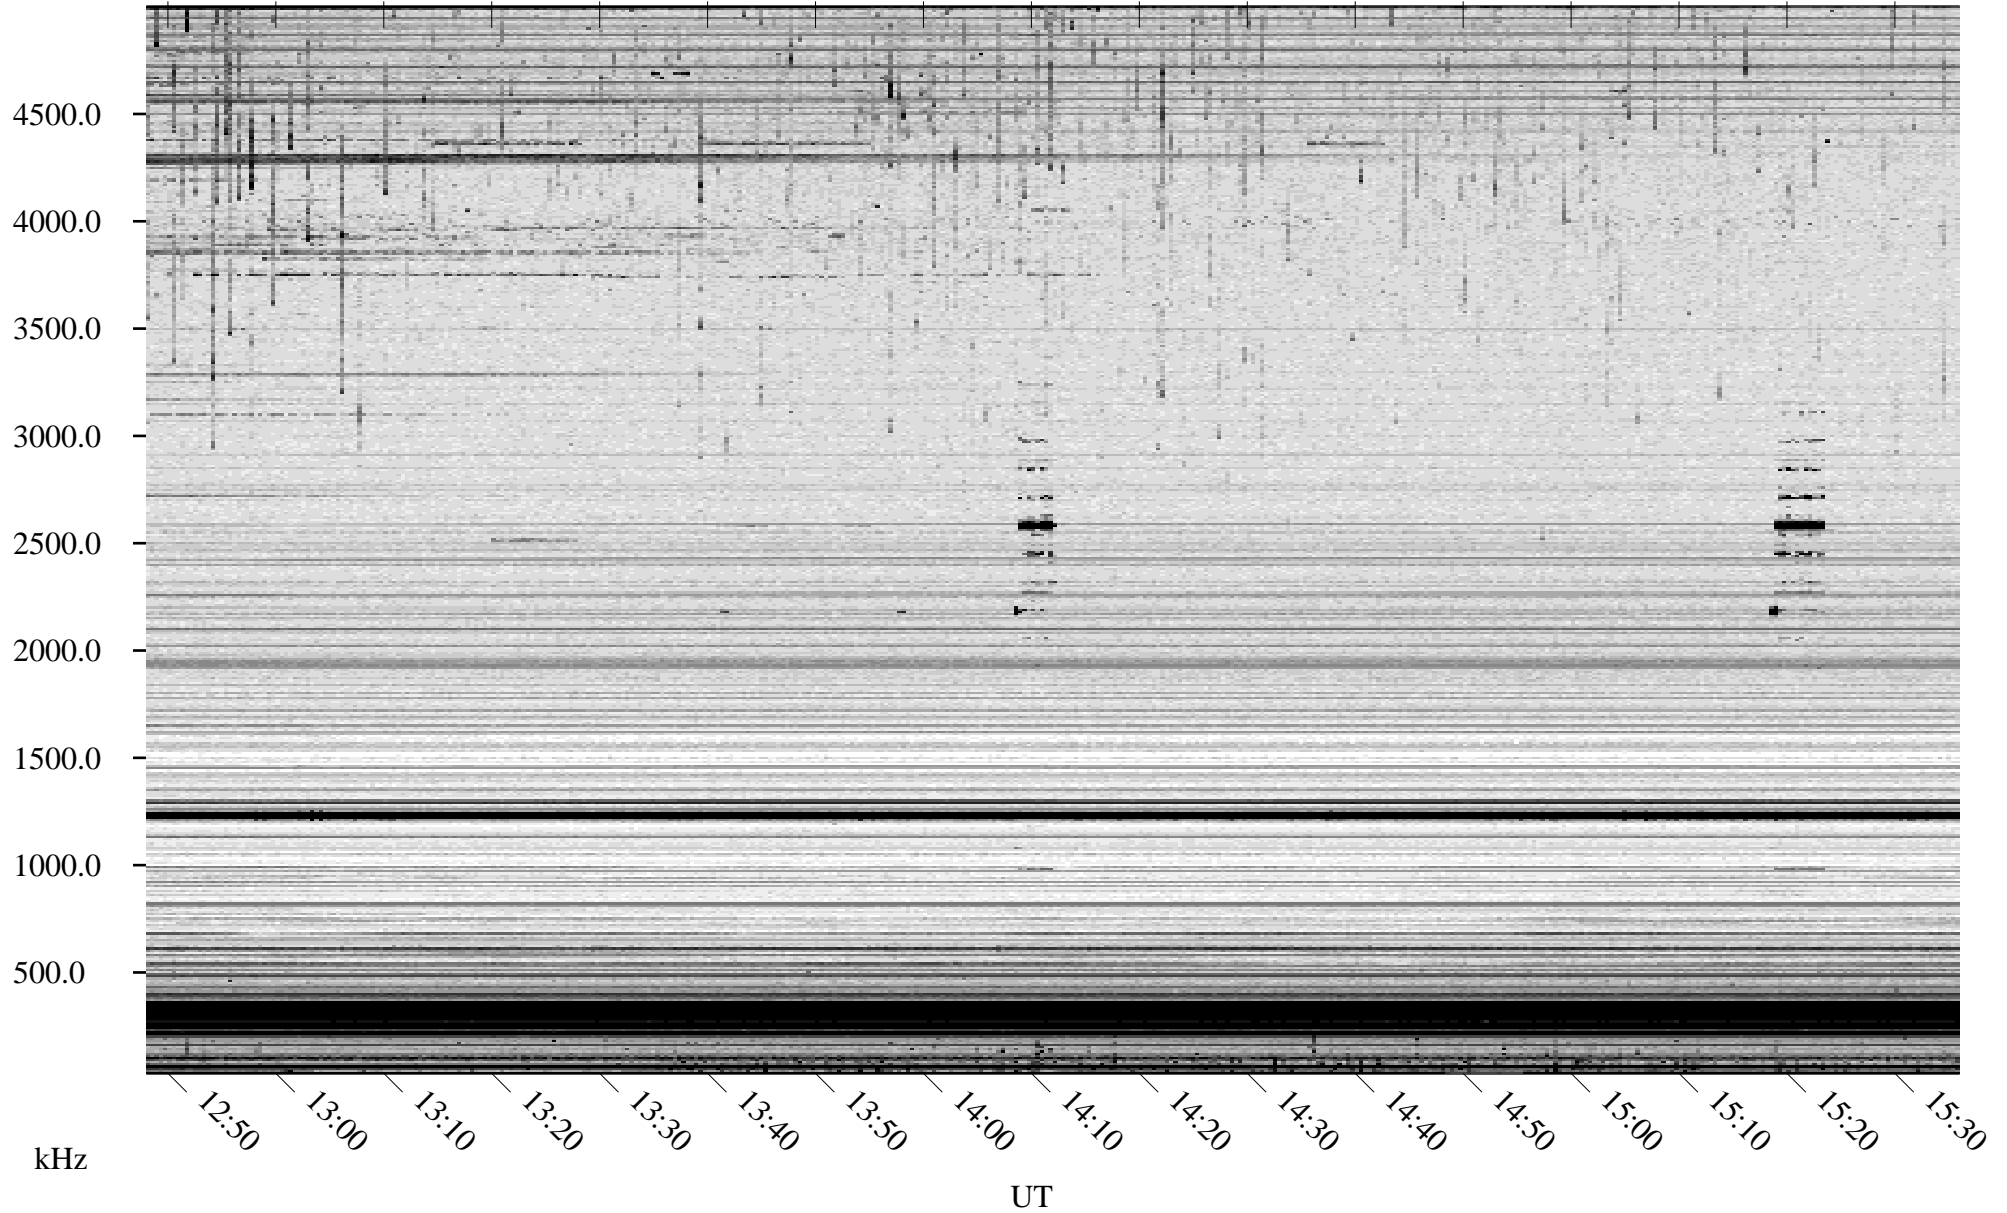

09/12/2007 Churchill, Manitoba

Linear Scale Black = 161 White = 15

CH07255L.R00m max_12

Page 1

09/12/2007 Churchill, Manitoba

Linear Scale Black = 161 White = 15

CH07255L.R00m max_12

Page 2

09/13/2007 Churchill, Manitoba

Linear Scale Black = 161 White = 15

CH07255L.R00m max_12

Page 3

09/13/2007 Churchill, Manitoba

Linear Scale Black = 161 White = 15

CH07255L.R00m max_12

Page 4

09/13/2007 Churchill, Manitoba

Linear Scale Black = 161 White = 15

CH07255L.R00m max_12

Page 5

09/13/2007 Churchill, Manitoba

Linear Scale Black = 161 White = 15

CH07255L.R00m max_12

Page 6

09/13/2007 Churchill, Manitoba

Linear Scale Black = 161 White = 15

CH07255L.R00m max_12

Page 7

09/13/2007 Churchill, Manitoba

Linear Scale Black = 161 White = 15

CH07255L.R00m max_12

Page 8