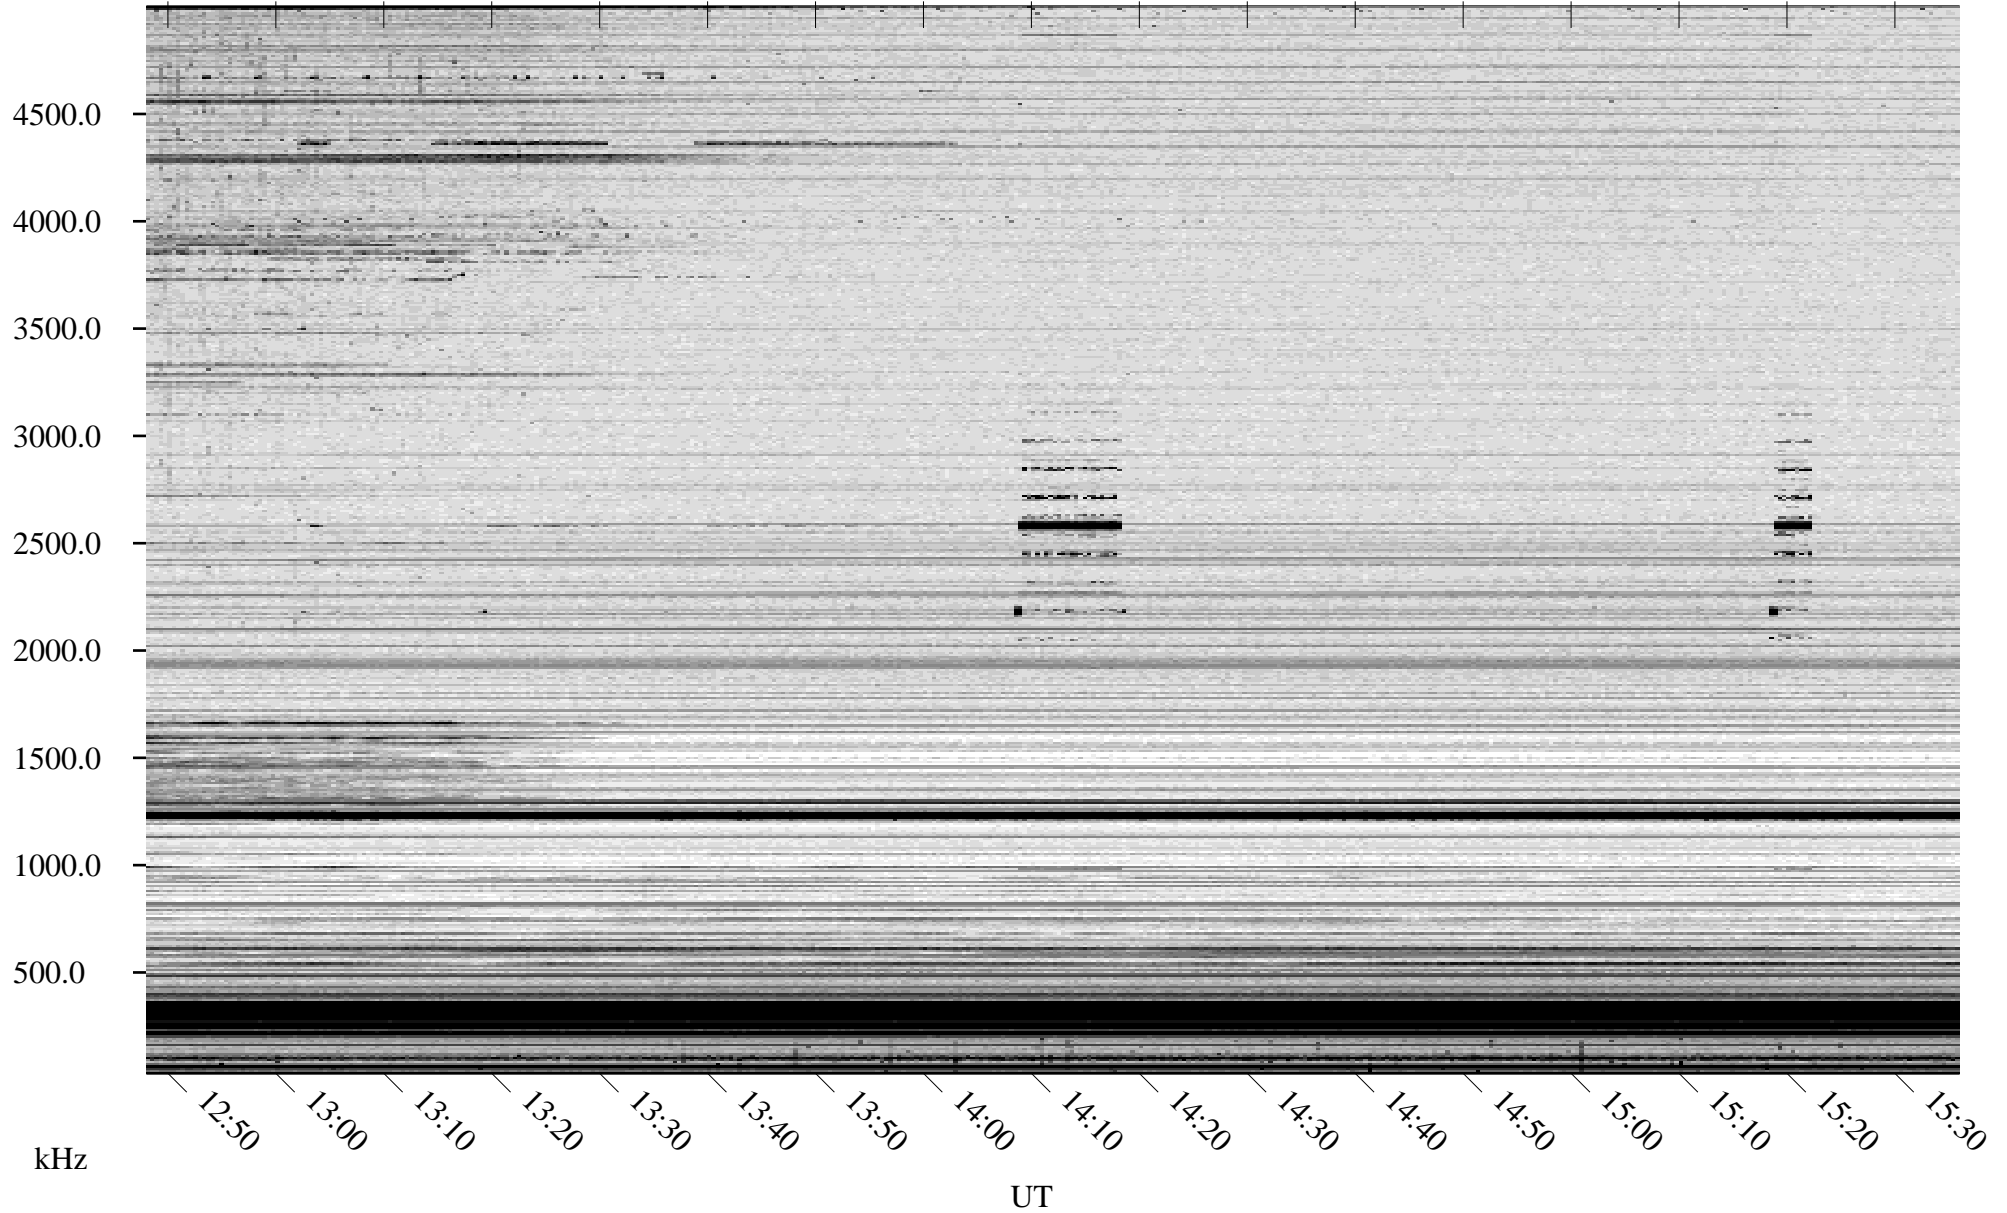

09/13/2007 Churchill, Manitoba

Linear Scale Black = 161 White = 15

CH07256L.R00m max_12

Page 1

09/13/2007 Churchill, Manitoba

Linear Scale Black = 161 White = 15

CH07256L.R00m max_12

Page 2

09/14/2007 Churchill, Manitoba

Linear Scale Black = 161 White = 15

CH07256L.R00m max_12

Page 3

09/14/2007 Churchill, Manitoba

Linear Scale Black = 161 White = 15

CH07256L.R00m max_12

Page 4

09/14/2007 Churchill, Manitoba

Linear Scale Black = 161 White = 15

CH07256L.R00m max_12

Page 5

09/14/2007 Churchill, Manitoba

Linear Scale Black = 161 White = 15

CH07256L.R00m max_12

Page 6

09/14/2007 Churchill, Manitoba

Linear Scale Black = 161 White = 15

CH07256L.R00m max_12

Page 7

09/14/2007 Churchill, Manitoba

Linear Scale Black = 161 White = 15

CH07256L.R00m max_12