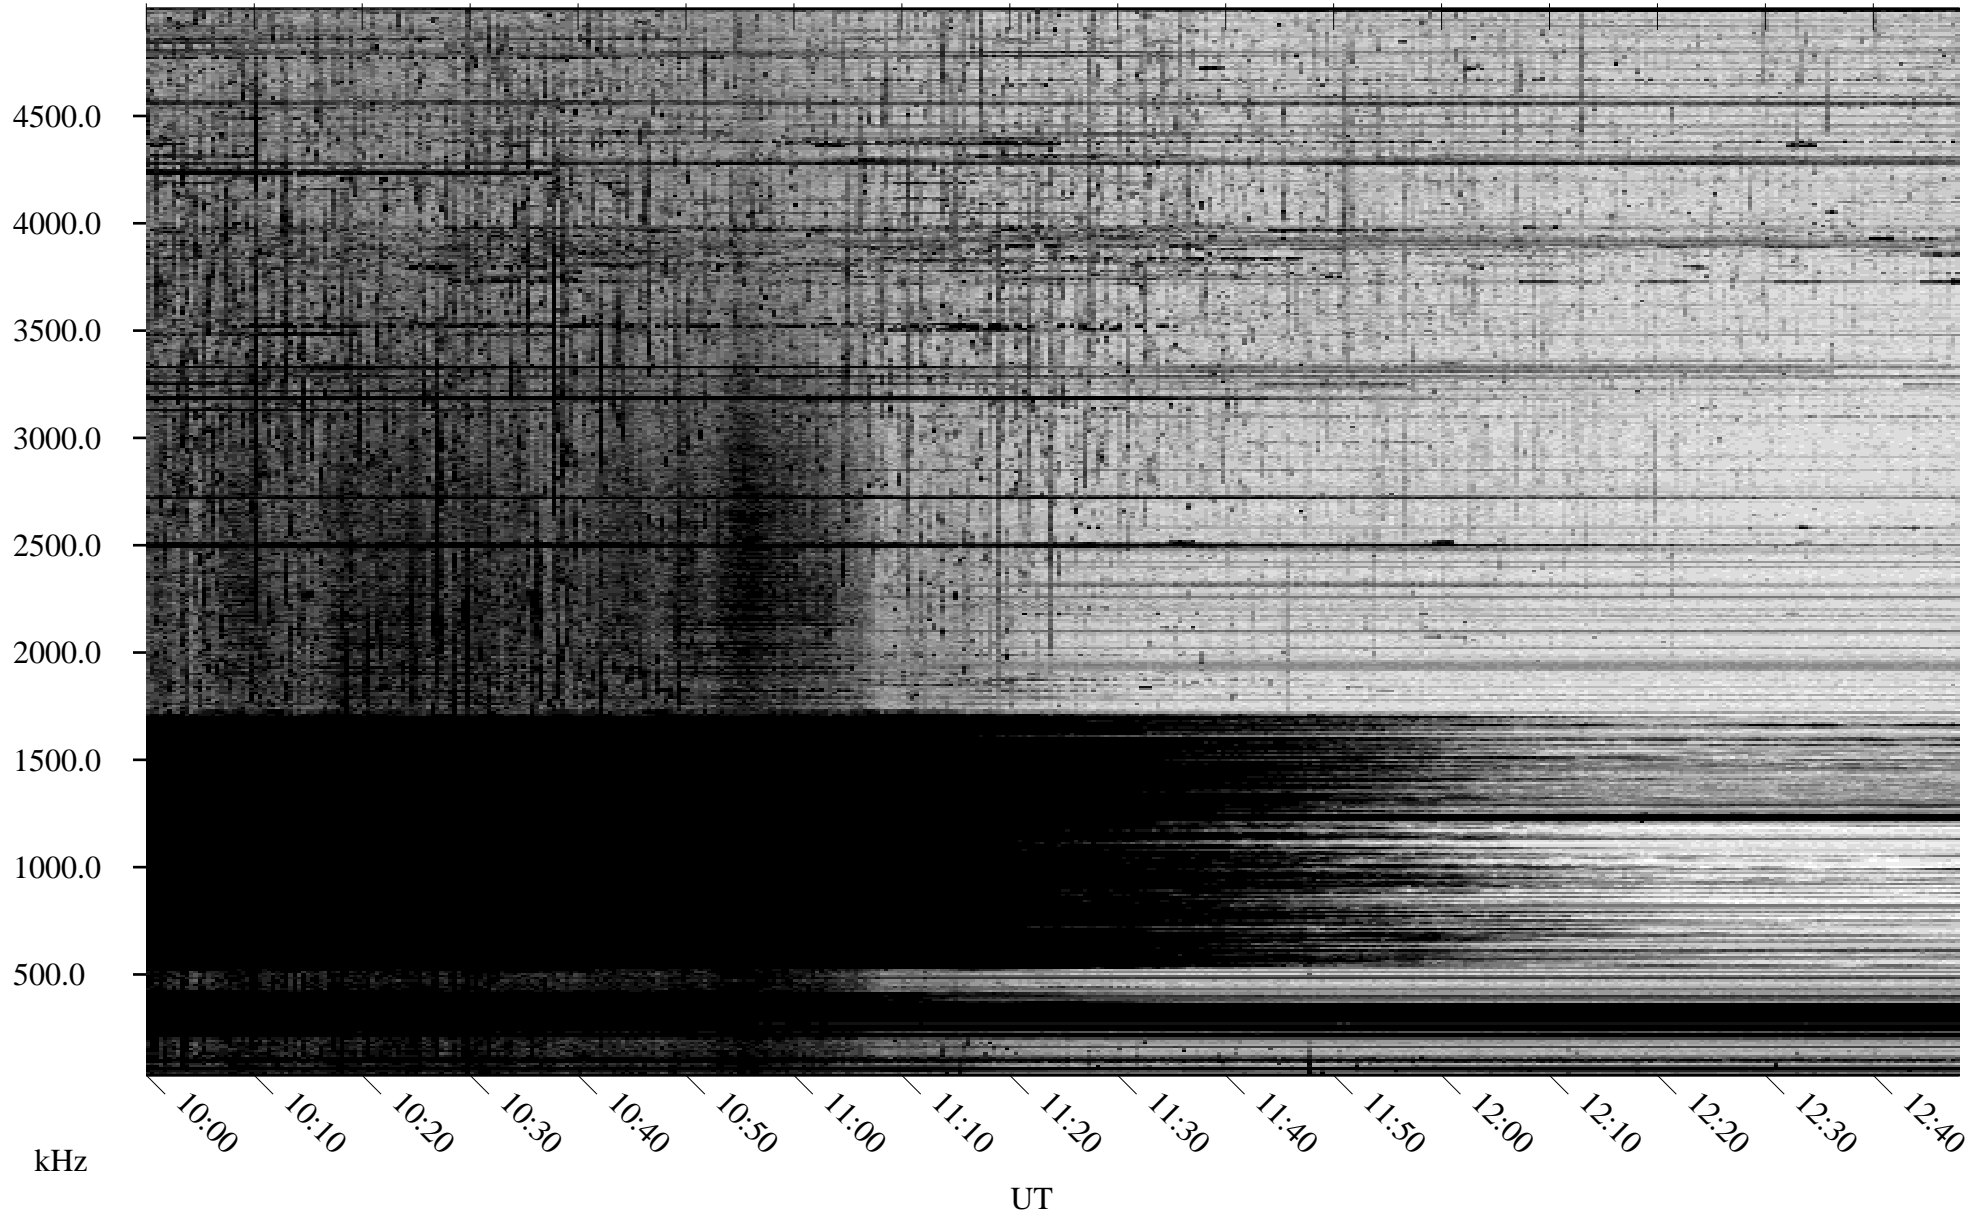

09/13/2007 Churchill, Manitoba

Linear Scale Black = 161 White = 15

CH07256L.R00m max_12

Page 1

09/13/2007 Churchill, Manitoba

Linear Scale Black = 161 White = 15

CH07256L.R00m max_12

Page 2

09/14/2007 Churchill, Manitoba

Linear Scale Black = 161 White = 15

CH07256L.R00m max_12

Page 3

09/14/2007 Churchill, Manitoba

Linear Scale Black = 161 White = 15

CH07256L.R00m max_12

Page 4

09/14/2007 Churchill, Manitoba

Linear Scale Black = 161 White = 15

CH07256L.R00m max_12

Page 5

09/14/2007 Churchill, Manitoba

Linear Scale Black = 161 White = 15

CH07256L.R00m max_12

Page 6

09/14/2007 Churchill, Manitoba

Linear Scale Black = 161 White = 15

CH07256L.R00m max_12

Page 7

09/14/2007 Churchill, Manitoba

Linear Scale Black = 161 White = 15

CH07256L.R00m max_12