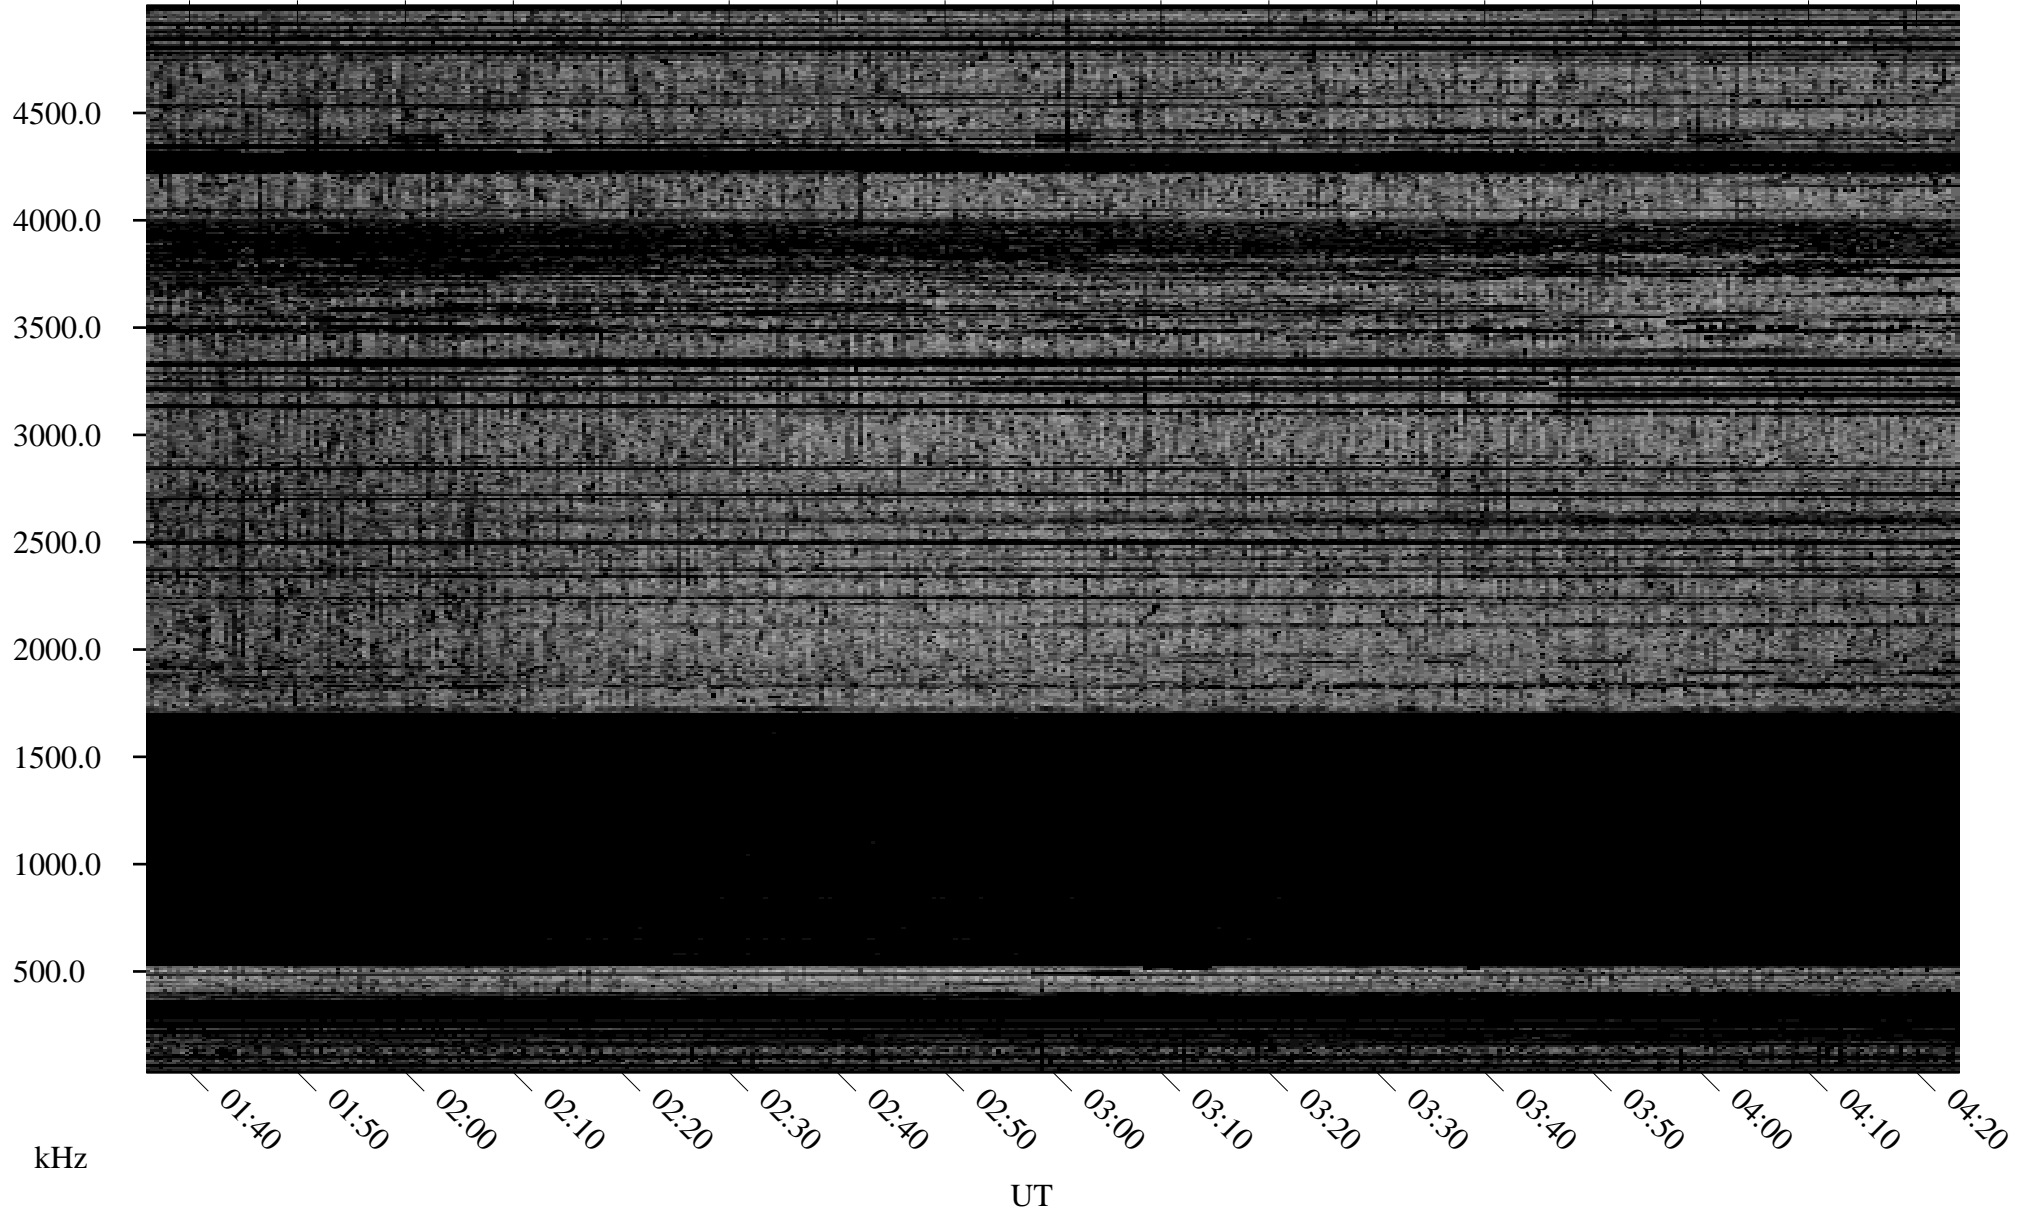

09/13/2007 Churchill, Manitoba

Linear Scale Black = 161 White = 15

CH07256L.R00m max_12

Page 1

09/13/2007 Churchill, Manitoba

Linear Scale Black = 161 White = 15

CH07256L.R00m max_12

Page 2

09/14/2007 Churchill, Manitoba

Linear Scale Black = 161 White = 15

CH07256L.R00m max_12

Page 3

09/14/2007 Churchill, Manitoba

Linear Scale Black = 161 White = 15

CH07256L.R00m max_12

Page 4

09/14/2007 Churchill, Manitoba

Linear Scale Black = 161 White = 15

CH07256L.R00m max_12

Page 5

09/14/2007 Churchill, Manitoba

Linear Scale Black = 161 White = 15

CH07256L.R00m max_12

Page 6

09/14/2007 Churchill, Manitoba

Linear Scale Black = 161 White = 15

CH07256L.R00m max_12

Page 7

09/14/2007 Churchill, Manitoba

Linear Scale Black = 161 White = 15

CH07256L.R00m max_12