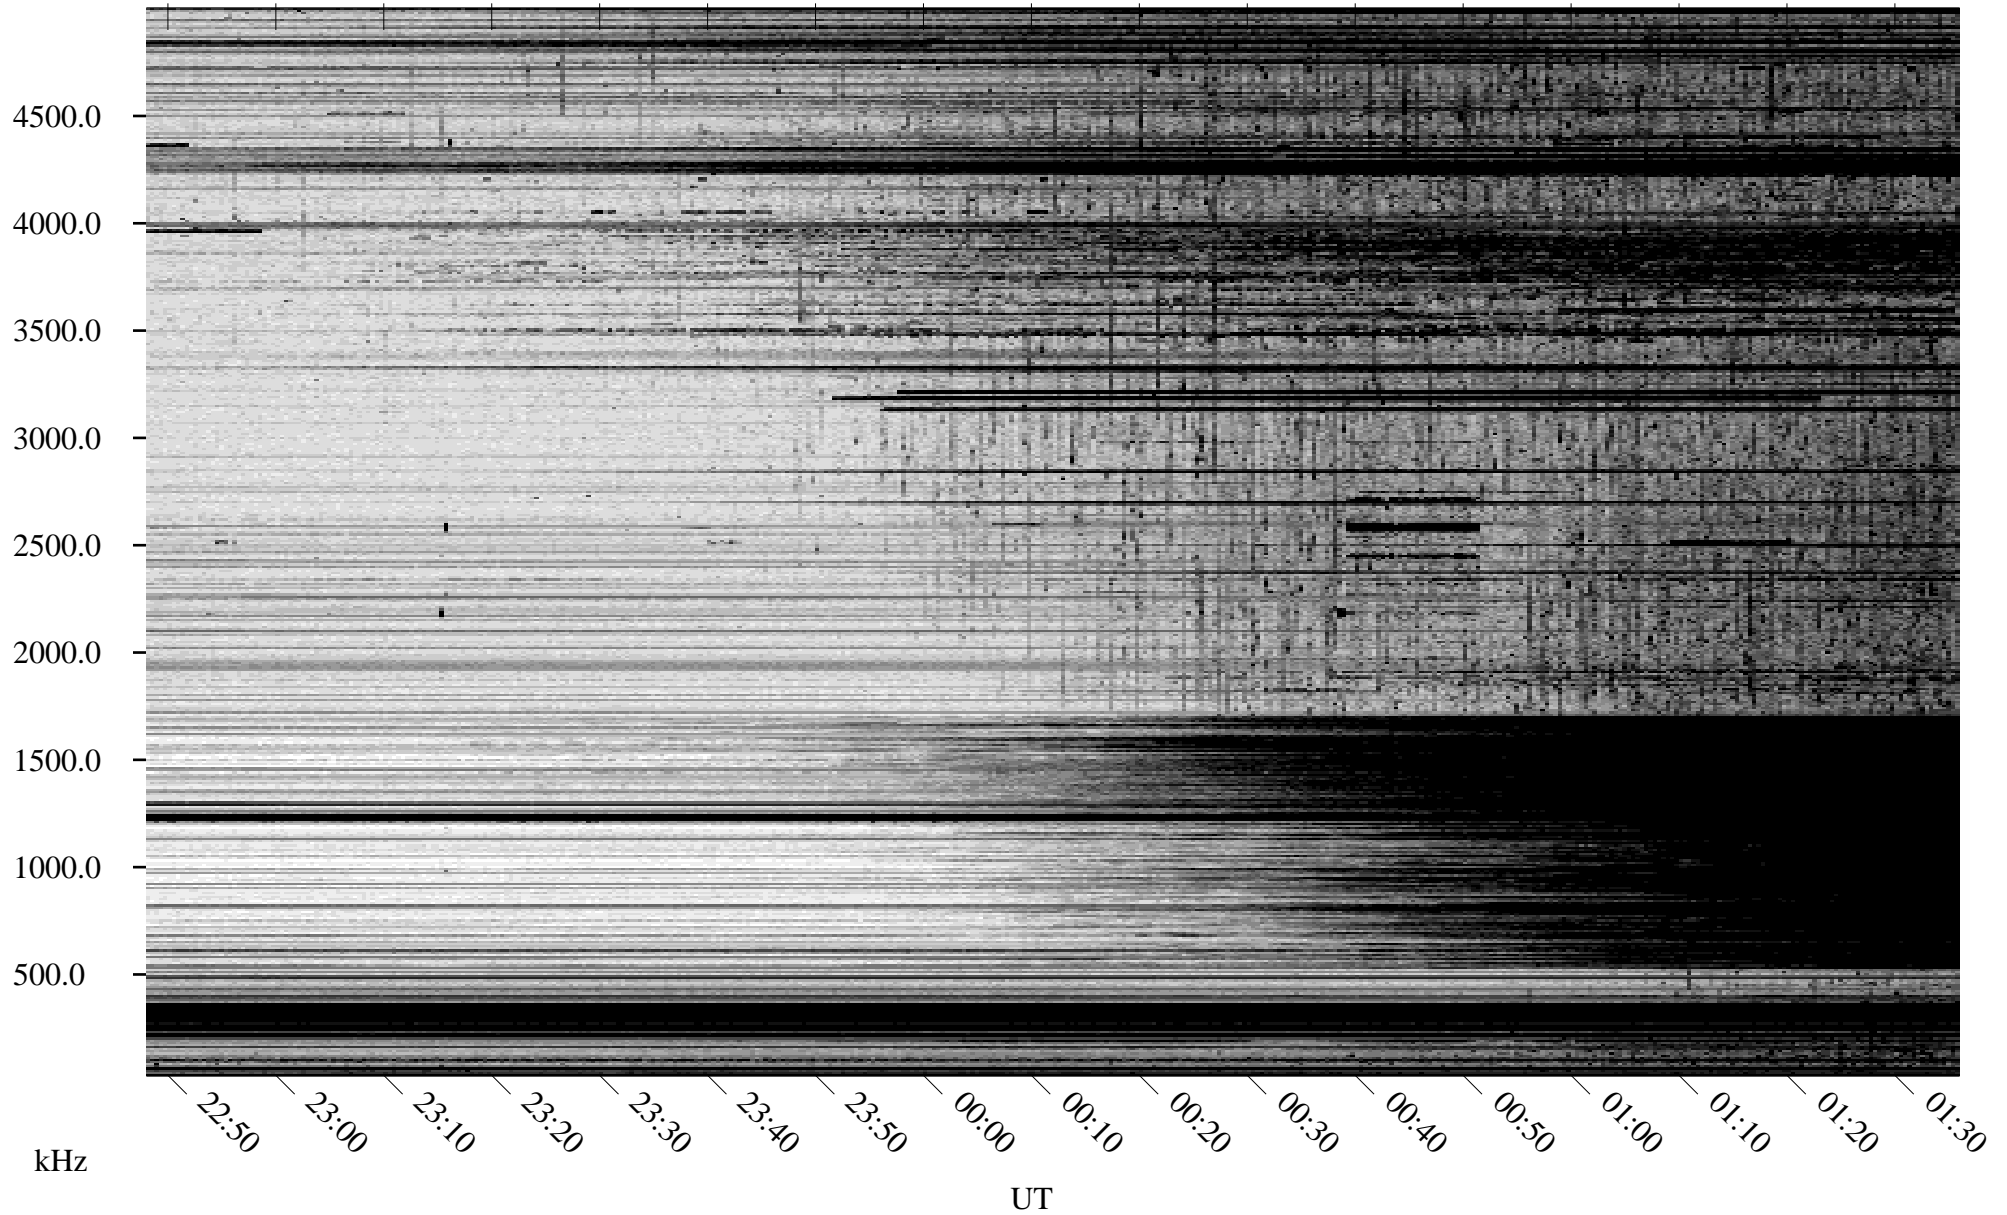

09/13/2007 Churchill, Manitoba

Linear Scale Black = 161 White = 15

CH07256L.R00m max_12

Page 1

09/13/2007 Churchill, Manitoba

Linear Scale Black = 161 White = 15

CH07256L.R00m max_12

Page 2

09/14/2007 Churchill, Manitoba

Linear Scale Black = 161 White = 15

CH07256L.R00m max_12

Page 3

09/14/2007 Churchill, Manitoba

Linear Scale Black = 161 White = 15

CH07256L.R00m max_12

Page 4

09/14/2007 Churchill, Manitoba

Linear Scale Black = 161 White = 15

CH07256L.R00m max_12

Page 5

09/14/2007 Churchill, Manitoba

Linear Scale Black = 161 White = 15

CH07256L.R00m max_12

Page 6

09/14/2007 Churchill, Manitoba

Linear Scale Black = 161 White = 15

CH07256L.R00m max_12

Page 7

09/14/2007 Churchill, Manitoba

Linear Scale Black = 161 White = 15

CH07256L.R00m max_12