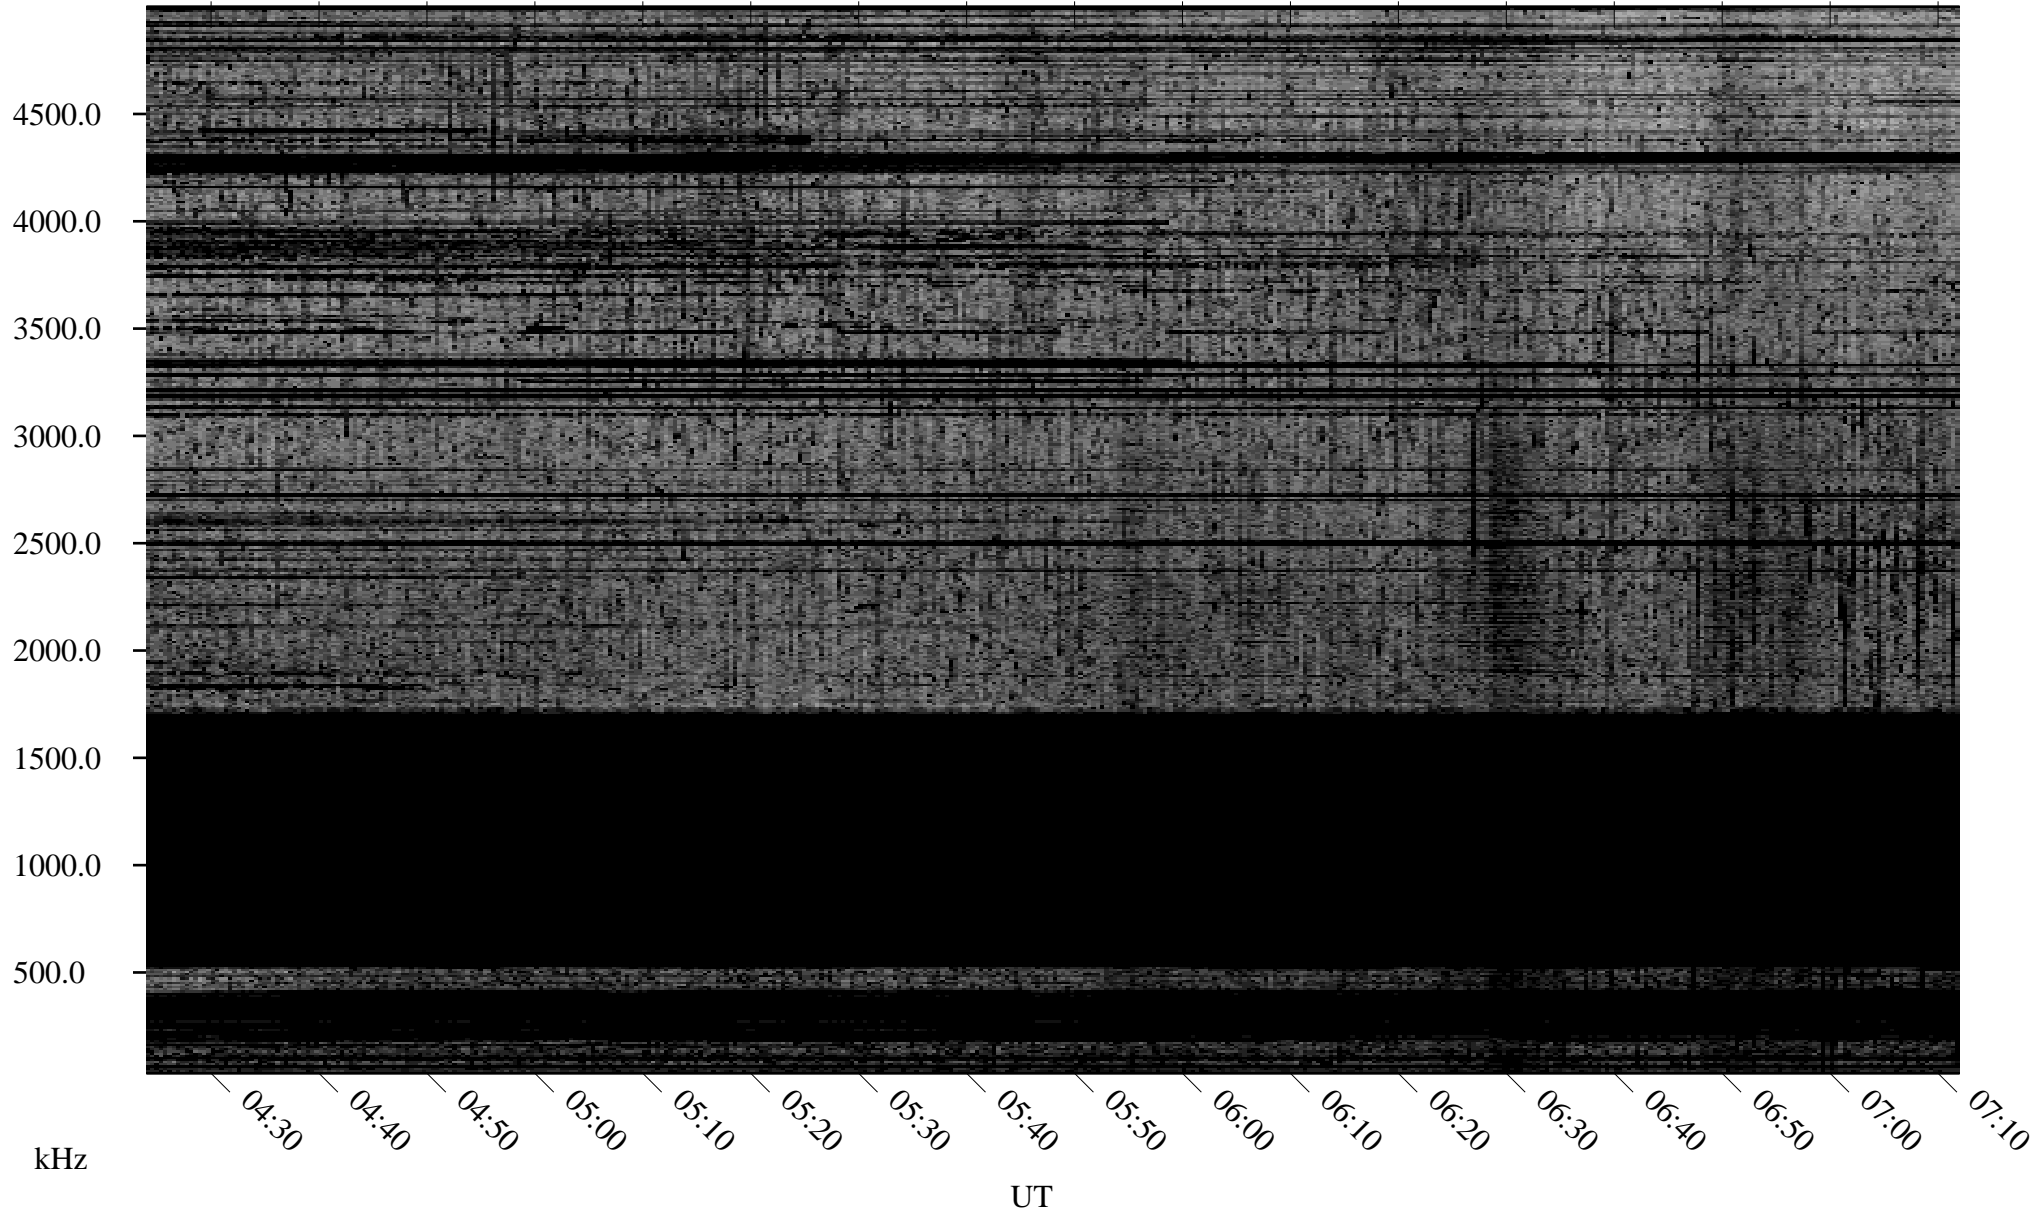

09/13/2007 Churchill, Manitoba

Linear Scale Black = 161 White = 15

CH07256L.R00m max_12

Page 1

09/13/2007 Churchill, Manitoba

Linear Scale Black = 161 White = 15

CH07256L.R00m max_12

Page 2

09/14/2007 Churchill, Manitoba

Linear Scale Black = 161 White = 15

CH07256L.R00m max_12

Page 3

09/14/2007 Churchill, Manitoba

Linear Scale Black = 161 White = 15

CH07256L.R00m max_12

Page 4

09/14/2007 Churchill, Manitoba

Linear Scale Black = 161 White = 15

CH07256L.R00m max_12

Page 5

09/14/2007 Churchill, Manitoba

Linear Scale Black = 161 White = 15

CH07256L.R00m max_12

Page 6

09/14/2007 Churchill, Manitoba

Linear Scale Black = 161 White = 15

CH07256L.R00m max_12

Page 7

09/14/2007 Churchill, Manitoba

Linear Scale Black = 161 White = 15

CH07256L.R00m max_12