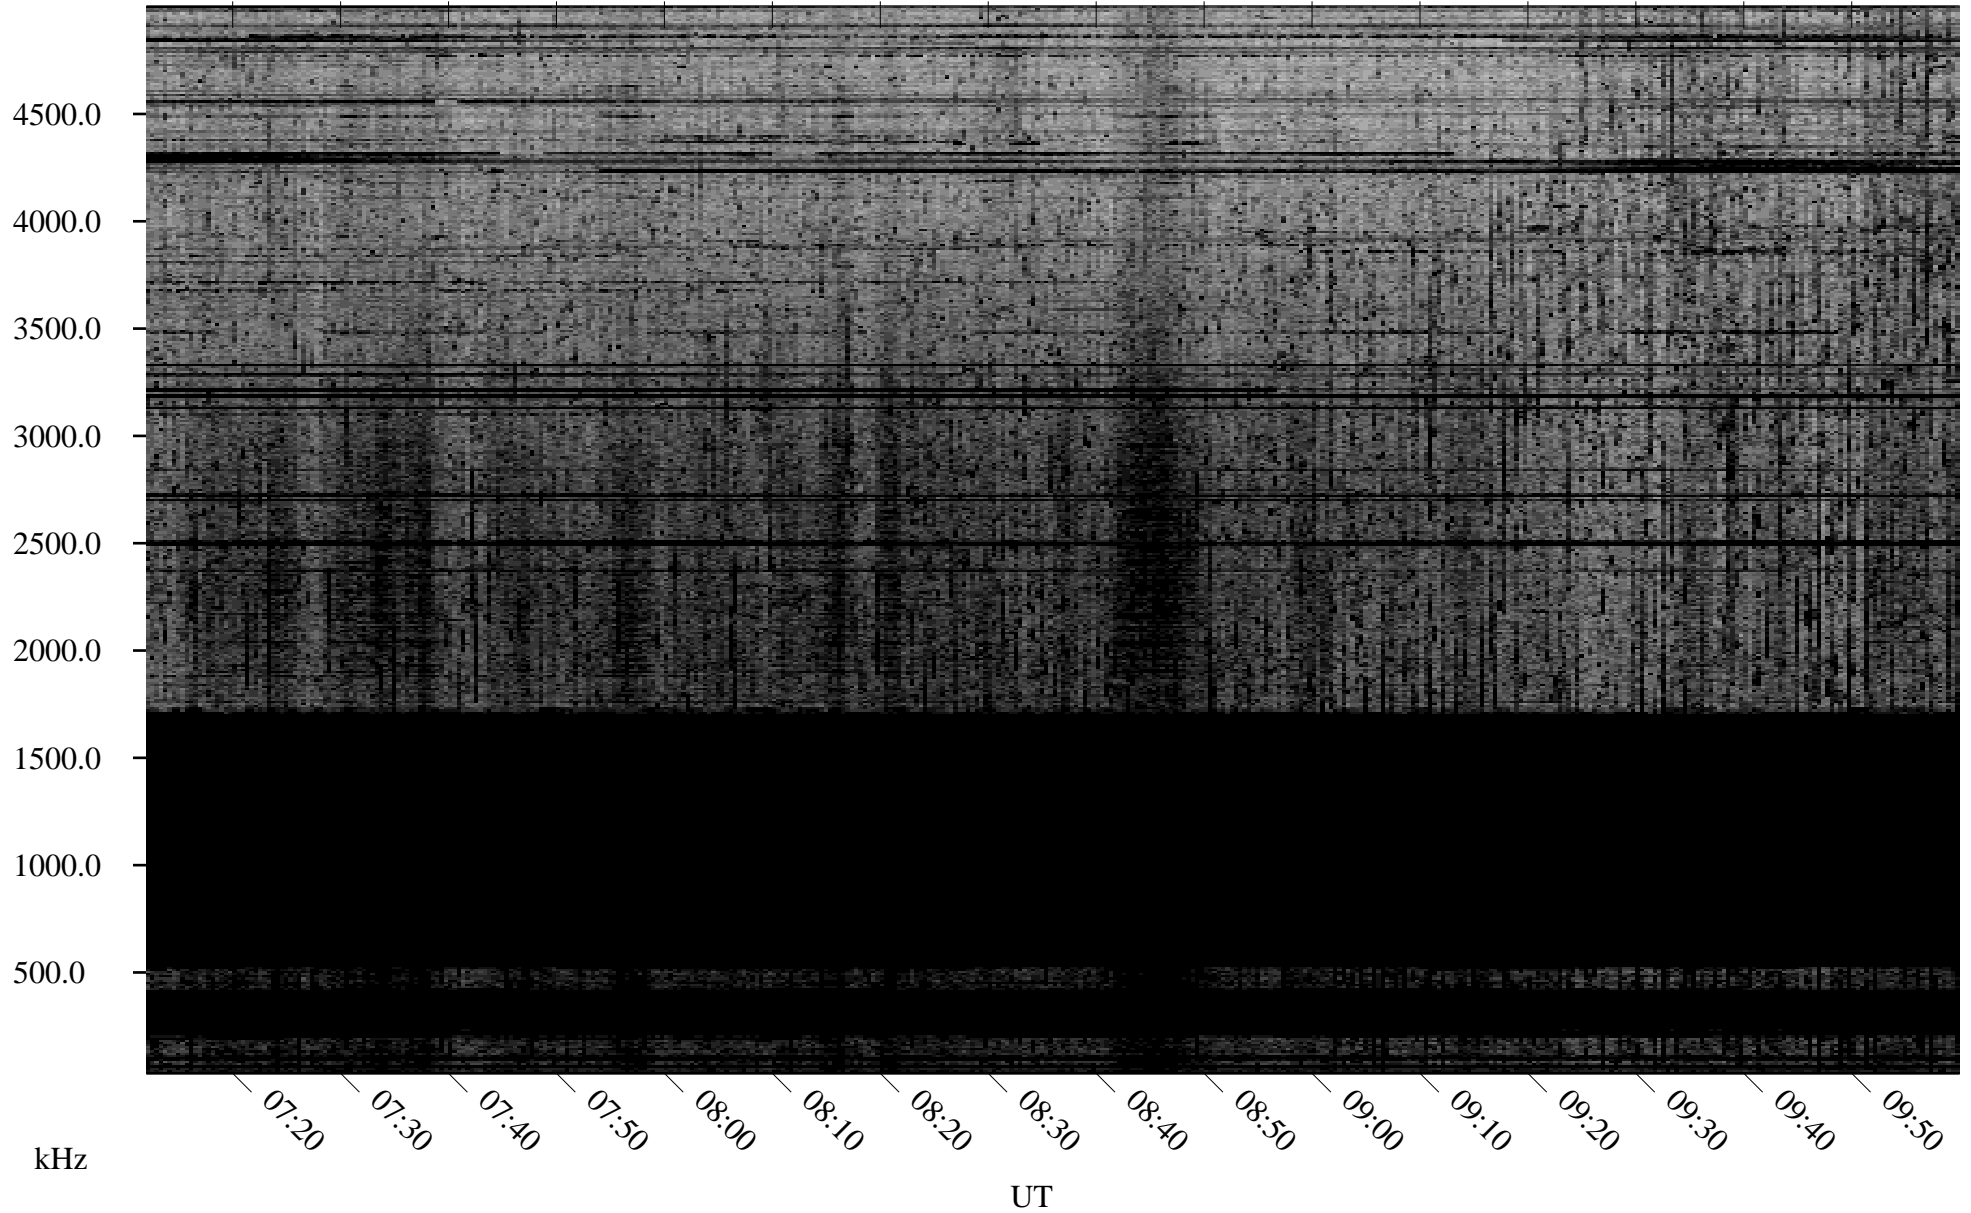

09/13/2007 Churchill, Manitoba

Linear Scale Black = 161 White = 15

CH07256L.R00m max_12

Page 1

09/13/2007 Churchill, Manitoba

Linear Scale Black = 161 White = 15

CH07256L.R00m max_12

Page 2

09/14/2007 Churchill, Manitoba

Linear Scale Black = 161 White = 15

CH07256L.R00m max_12

Page 3

09/14/2007 Churchill, Manitoba

Linear Scale Black = 161 White = 15

CH07256L.R00m max_12

Page 4

09/14/2007 Churchill, Manitoba

Linear Scale Black = 161 White = 15

CH07256L.R00m max_12

Page 5

09/14/2007 Churchill, Manitoba

Linear Scale Black = 161 White = 15

CH07256L.R00m max_12

Page 6

09/14/2007 Churchill, Manitoba

Linear Scale Black = 161 White = 15

CH07256L.R00m max_12

Page 7

09/14/2007 Churchill, Manitoba

Linear Scale Black = 161 White = 15

CH07256L.R00m max_12