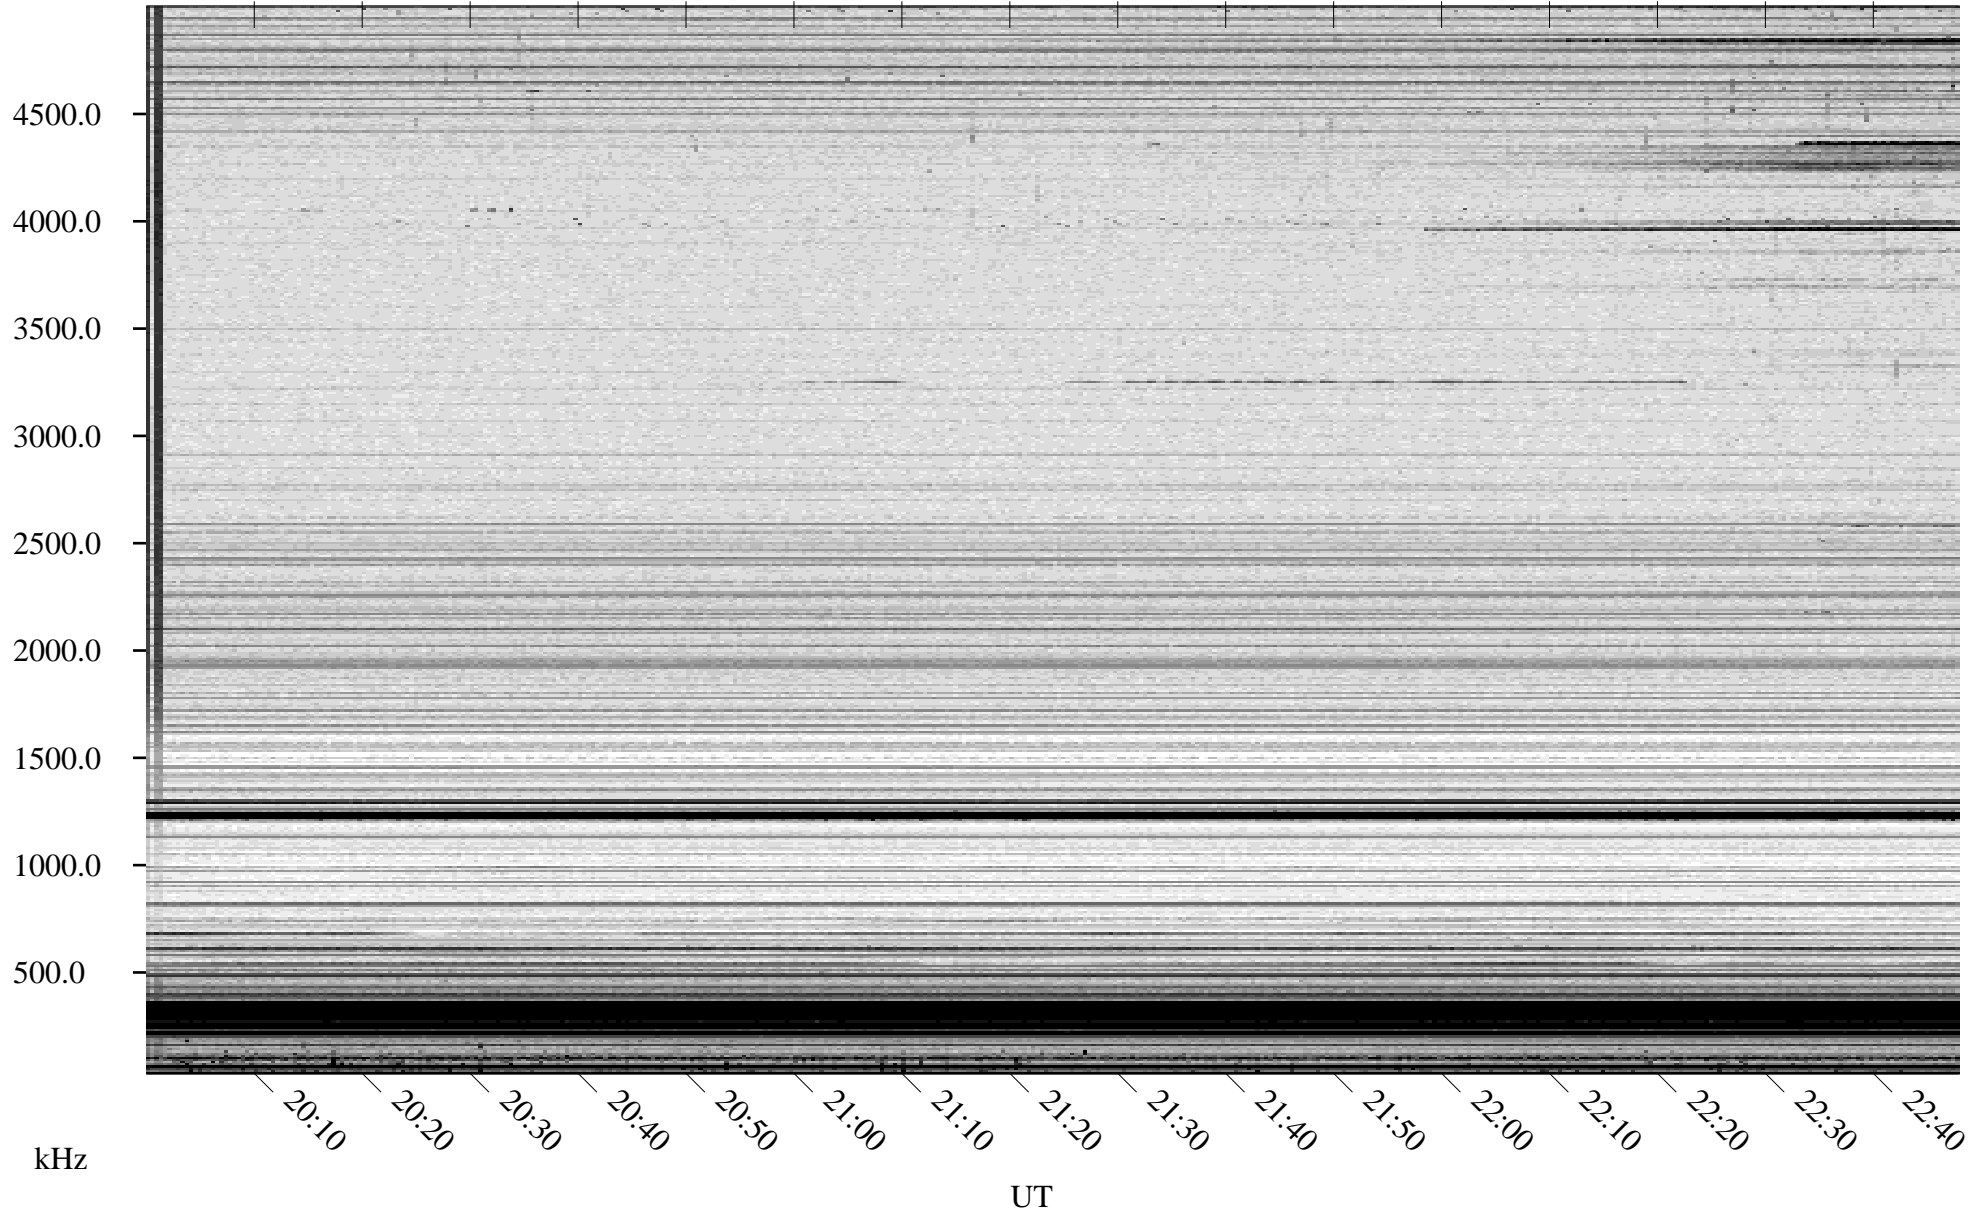

09/13/2007 Churchill, Manitoba

Linear Scale Black = 161 White = 15

CH07256L.R00m max_12

Page 1

09/13/2007 Churchill, Manitoba

Linear Scale Black = 161 White = 15

CH07256L.R00m max_12

Page 2

09/14/2007 Churchill, Manitoba

Linear Scale Black = 161 White = 15

CH07256L.R00m max_12

Page 3

09/14/2007 Churchill, Manitoba

Linear Scale Black = 161 White = 15

CH07256L.R00m max_12

Page 4

09/14/2007 Churchill, Manitoba

Linear Scale Black = 161 White = 15

CH07256L.R00m max_12

Page 5

09/14/2007 Churchill, Manitoba

Linear Scale Black = 161 White = 15

CH07256L.R00m max_12

Page 6

09/14/2007 Churchill, Manitoba

Linear Scale Black = 161 White = 15

CH07256L.R00m max_12

Page 7

09/14/2007 Churchill, Manitoba

Linear Scale Black = 161 White = 15

CH07256L.R00m max_12