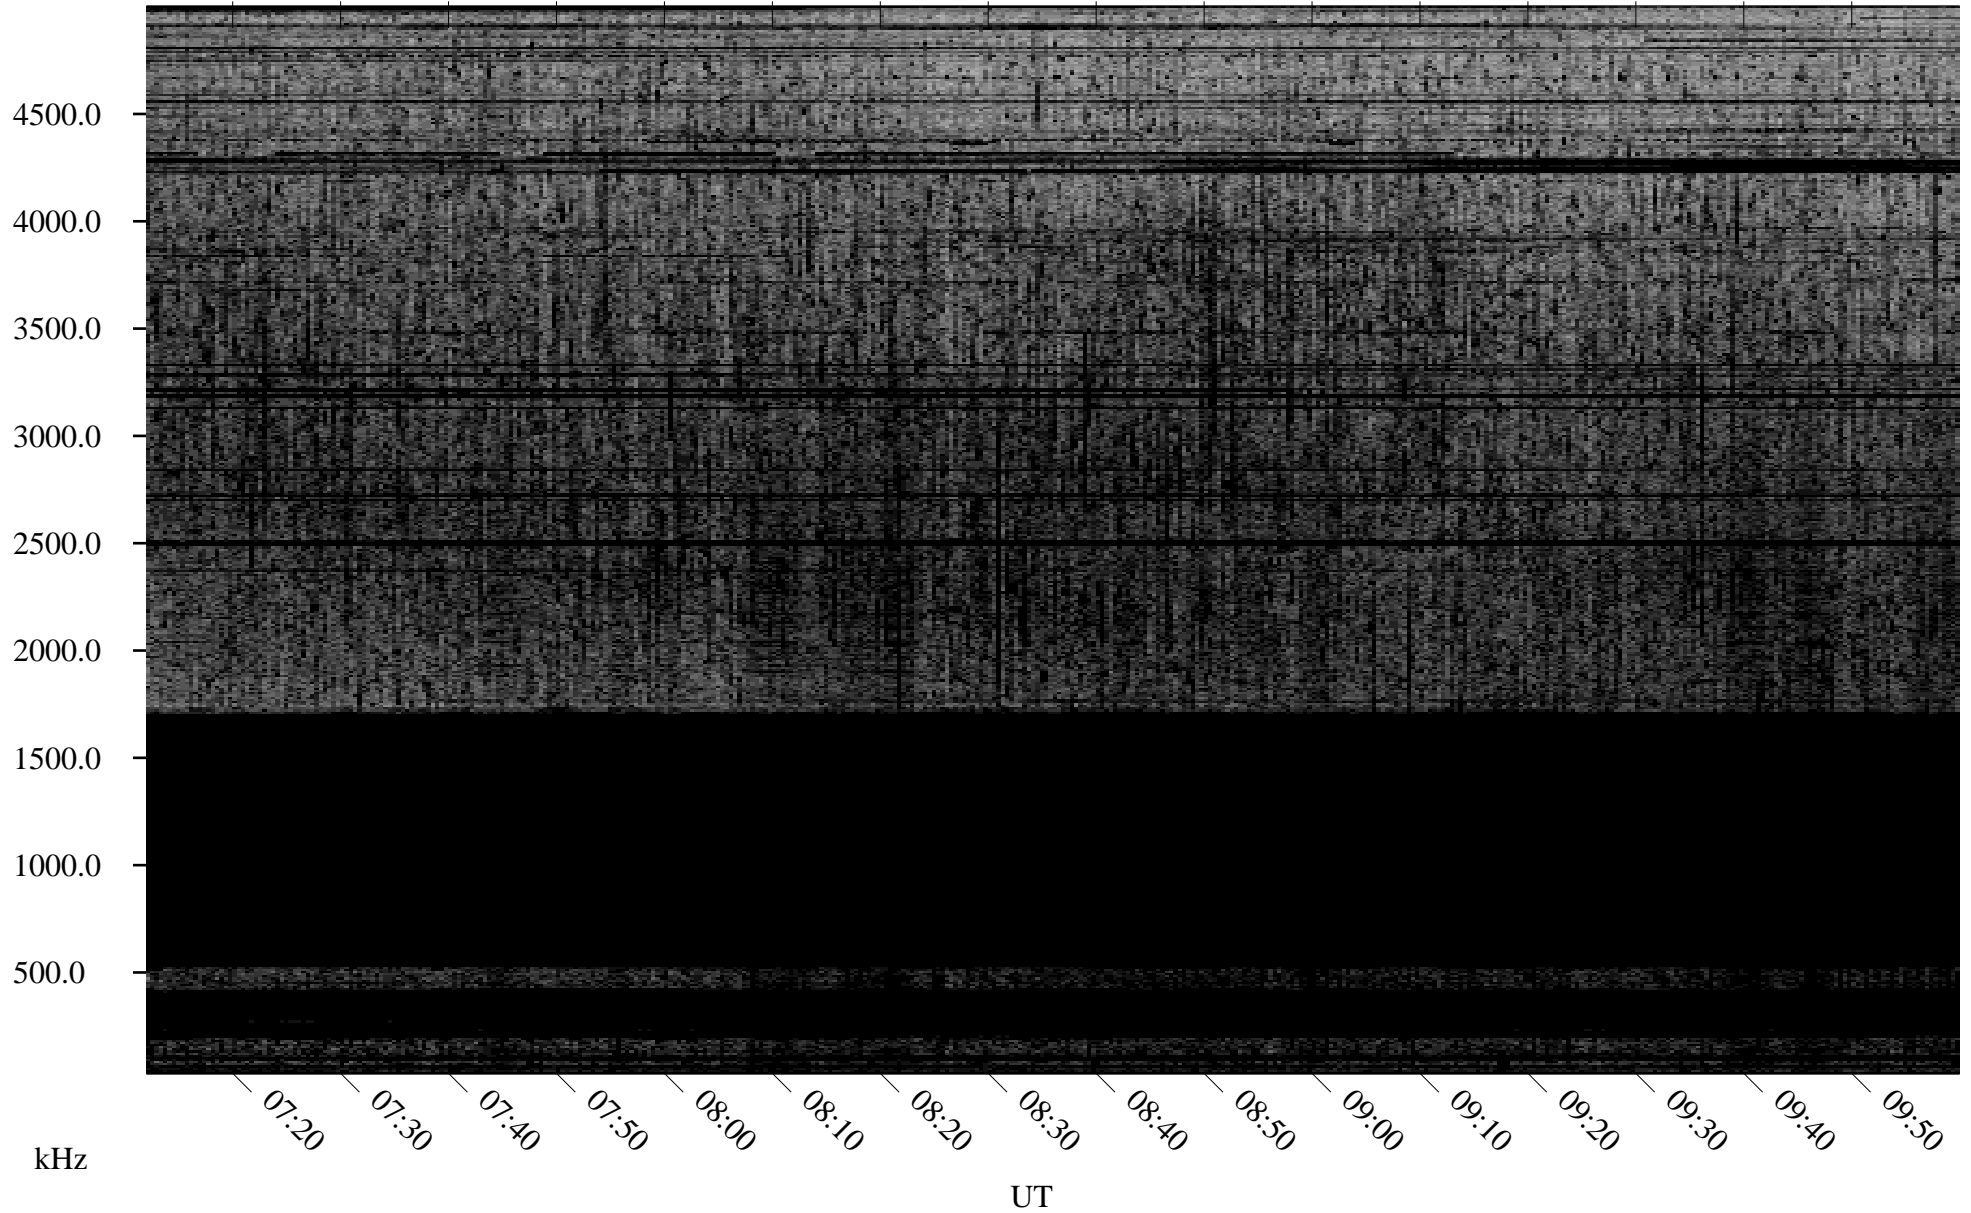

09/14/2007 Churchill, Manitoba

Linear Scale Black = 161 White = 15

CH07257L.R00m max_12

Page 1

09/14/2007 Churchill, Manitoba

Linear Scale Black = 161 White = 15

CH07257L.R00m max_12

Page 2

09/15/2007 Churchill, Manitoba

Linear Scale Black = 161 White = 15

CH07257L.R00m max_12

Page 3

09/15/2007 Churchill, Manitoba

Linear Scale Black = 161 White = 15

CH07257L.R00m max_12

Page 4

09/15/2007 Churchill, Manitoba

Linear Scale Black = 161 White = 15

CH07257L.R00m max_12

Page 5

09/15/2007 Churchill, Manitoba

Linear Scale Black = 161 White = 15

CH07257L.R00m max_12

Page 6

09/15/2007 Churchill, Manitoba

Linear Scale Black = 161 White = 15

CH07257L.R00m max_12

Page 7

09/15/2007 Churchill, Manitoba

Linear Scale Black = 161 White = 15

CH07257L.R00m max_12

Page 8