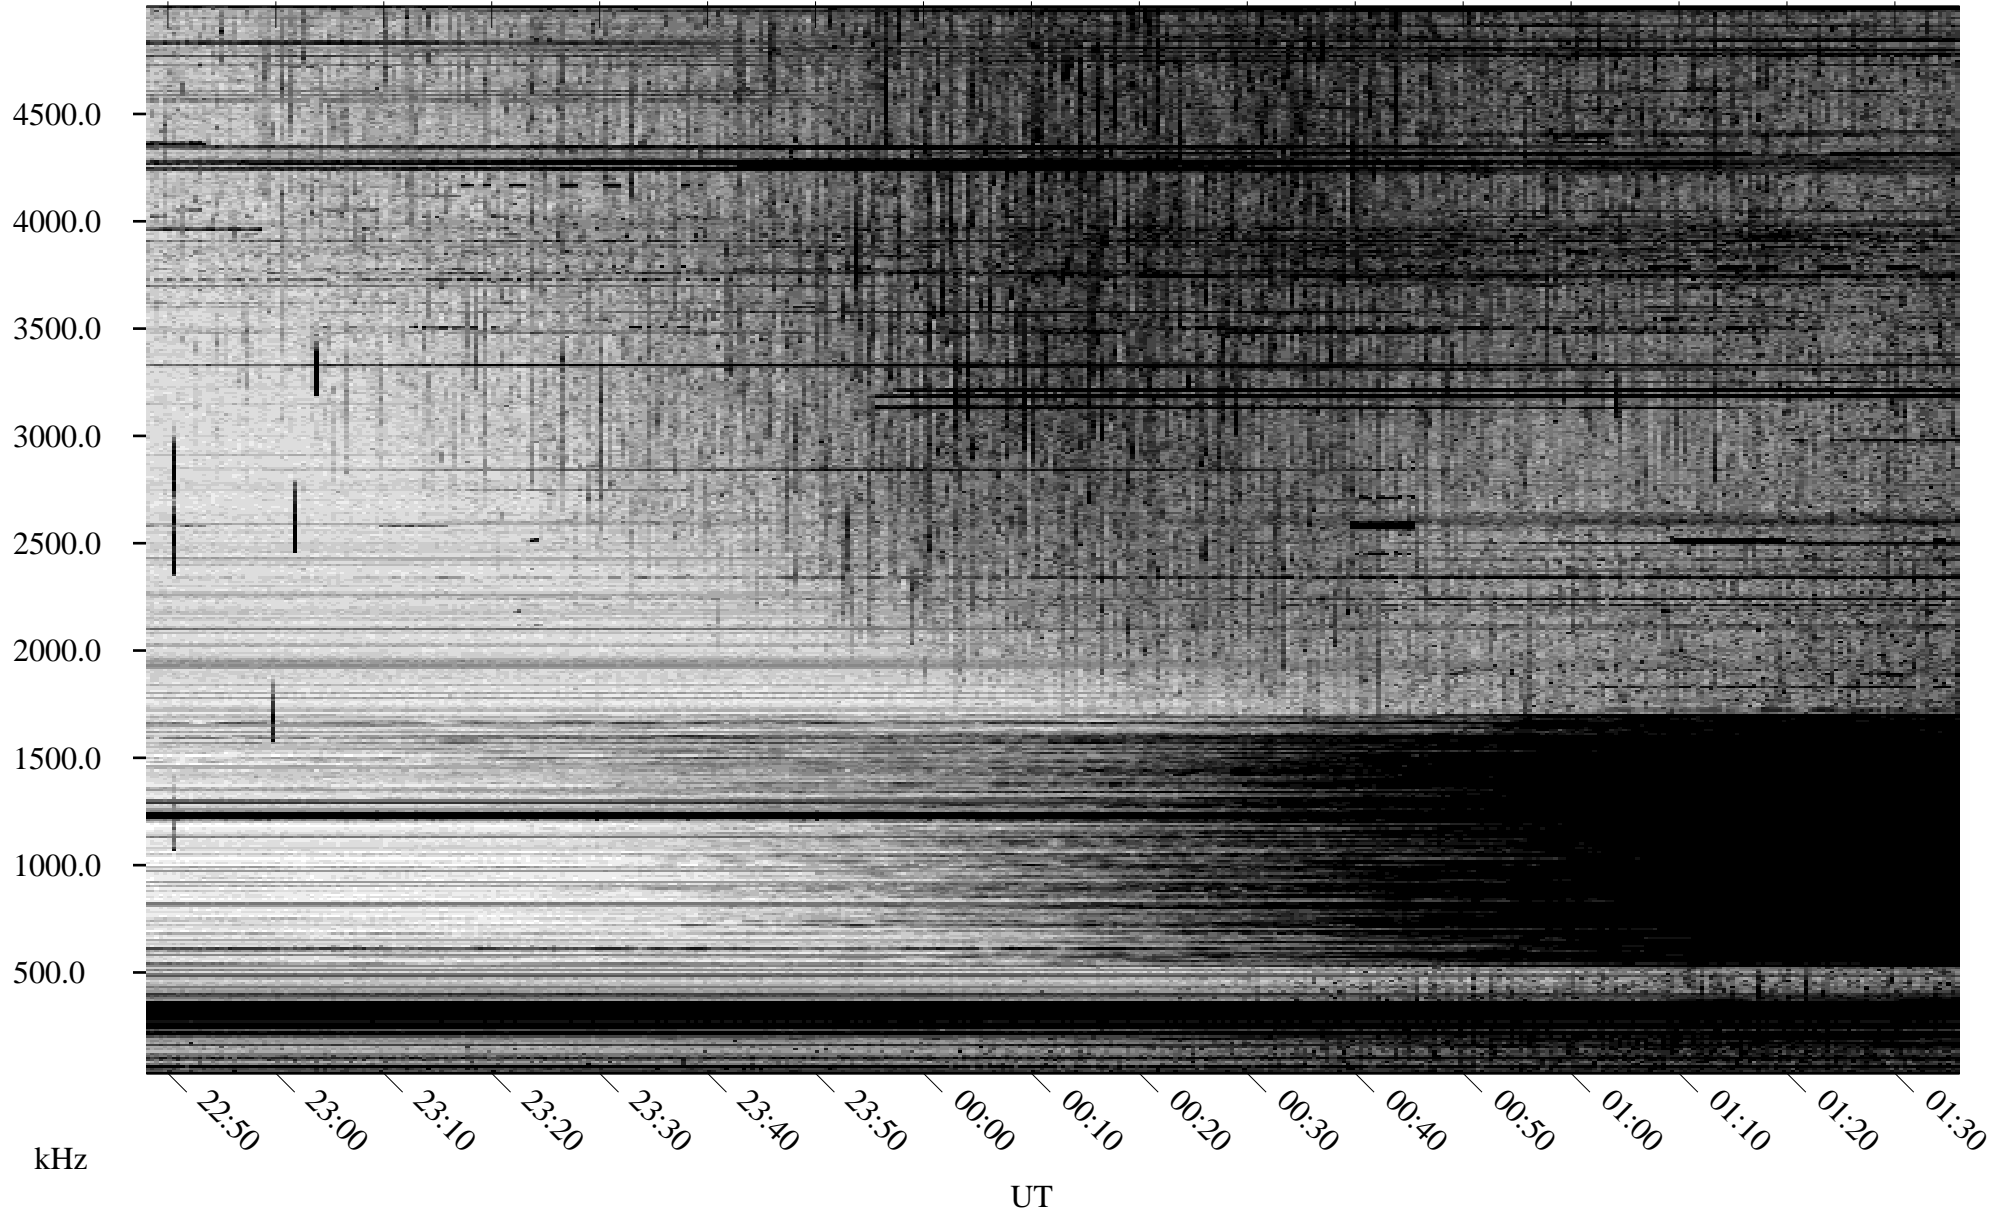

09/14/2007 Churchill, Manitoba

Linear Scale Black = 161 White = 15

CH07257L.R00m max_12

Page 1

09/14/2007 Churchill, Manitoba

Linear Scale Black = 161 White = 15

CH07257L.R00m max_12

Page 2

09/15/2007 Churchill, Manitoba

Linear Scale Black = 161 White = 15

CH07257L.R00m max_12

Page 3

09/15/2007 Churchill, Manitoba

Linear Scale Black = 161 White = 15

CH07257L.R00m max_12

Page 4

09/15/2007 Churchill, Manitoba

Linear Scale Black = 161 White = 15

CH07257L.R00m max_12

Page 5

09/15/2007 Churchill, Manitoba

Linear Scale Black = 161 White = 15

CH07257L.R00m max_12

Page 6

09/15/2007 Churchill, Manitoba

Linear Scale Black = 161 White = 15

CH07257L.R00m max_12

Page 7

09/15/2007 Churchill, Manitoba

Linear Scale Black = 161 White = 15

CH07257L.R00m max_12

Page 8