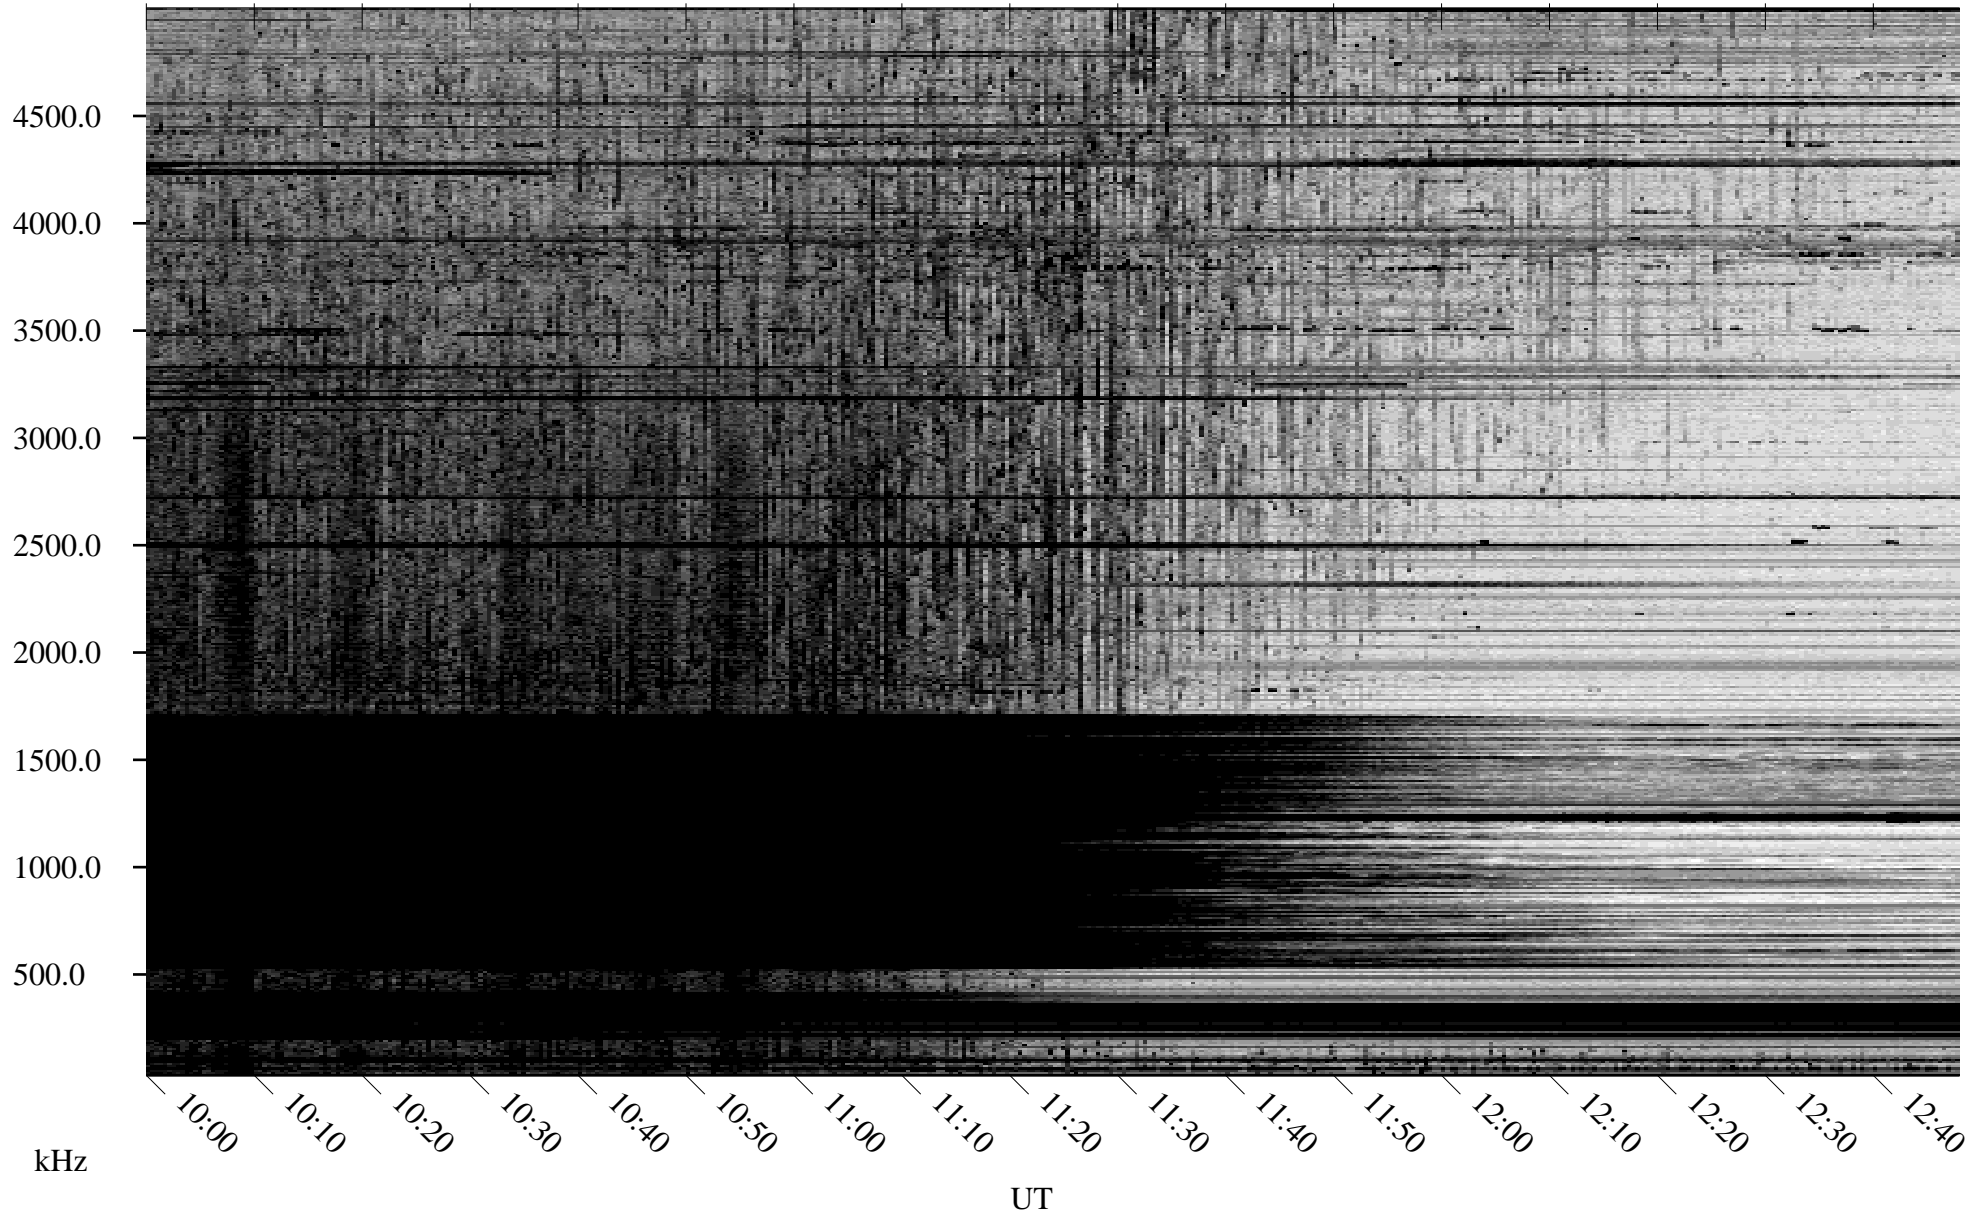

09/14/2007 Churchill, Manitoba

Linear Scale Black = 161 White = 15

CH07257L.R00m max_12

Page 1

09/14/2007 Churchill, Manitoba

Linear Scale Black = 161 White = 15

CH07257L.R00m max_12

Page 2

09/15/2007 Churchill, Manitoba

Linear Scale Black = 161 White = 15

CH07257L.R00m max_12

Page 3

09/15/2007 Churchill, Manitoba

Linear Scale Black = 161 White = 15

CH07257L.R00m max_12

Page 4

09/15/2007 Churchill, Manitoba

Linear Scale Black = 161 White = 15

CH07257L.R00m max_12

Page 5

09/15/2007 Churchill, Manitoba

Linear Scale Black = 161 White = 15

CH07257L.R00m max_12

Page 6

09/15/2007 Churchill, Manitoba

Linear Scale Black = 161 White = 15

CH07257L.R00m max_12

Page 7

09/15/2007 Churchill, Manitoba

Linear Scale Black = 161 White = 15

CH07257L.R00m max_12

Page 8