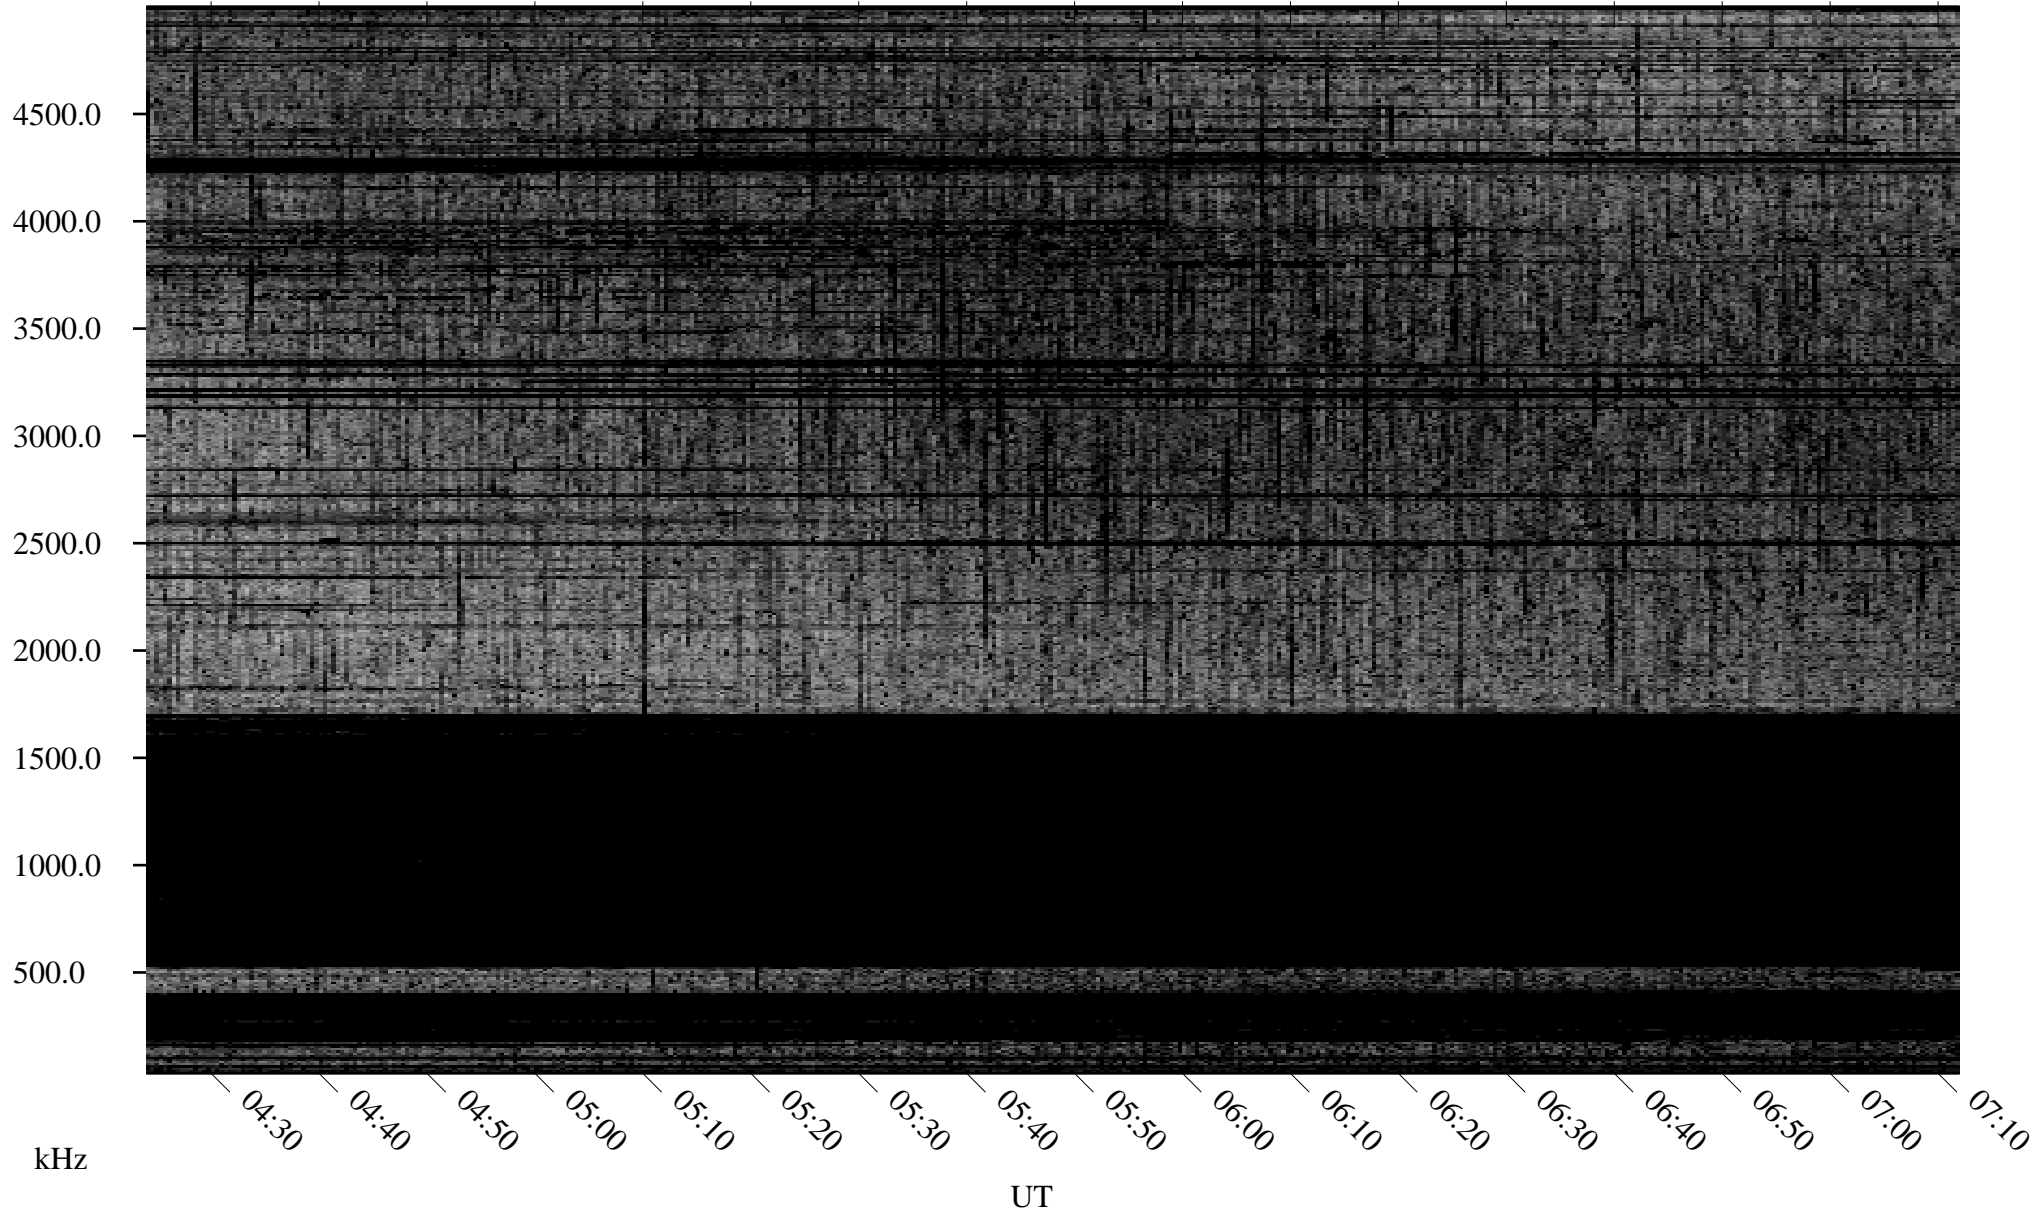

09/14/2007 Churchill, Manitoba

Linear Scale Black = 161 White = 15

CH07257L.R00m max_12

Page 1

09/14/2007 Churchill, Manitoba

Linear Scale Black = 161 White = 15

CH07257L.R00m max_12

Page 2

09/15/2007 Churchill, Manitoba

Linear Scale Black = 161 White = 15

CH07257L.R00m max_12

Page 3

09/15/2007 Churchill, Manitoba

Linear Scale Black = 161 White = 15

CH07257L.R00m max_12

Page 4

09/15/2007 Churchill, Manitoba

Linear Scale Black = 161 White = 15

CH07257L.R00m max_12

Page 5

09/15/2007 Churchill, Manitoba

Linear Scale Black = 161 White = 15

CH07257L.R00m max_12

Page 6

09/15/2007 Churchill, Manitoba

Linear Scale Black = 161 White = 15

CH07257L.R00m max_12

Page 7

09/15/2007 Churchill, Manitoba

Linear Scale Black = 161 White = 15

CH07257L.R00m max_12

Page 8