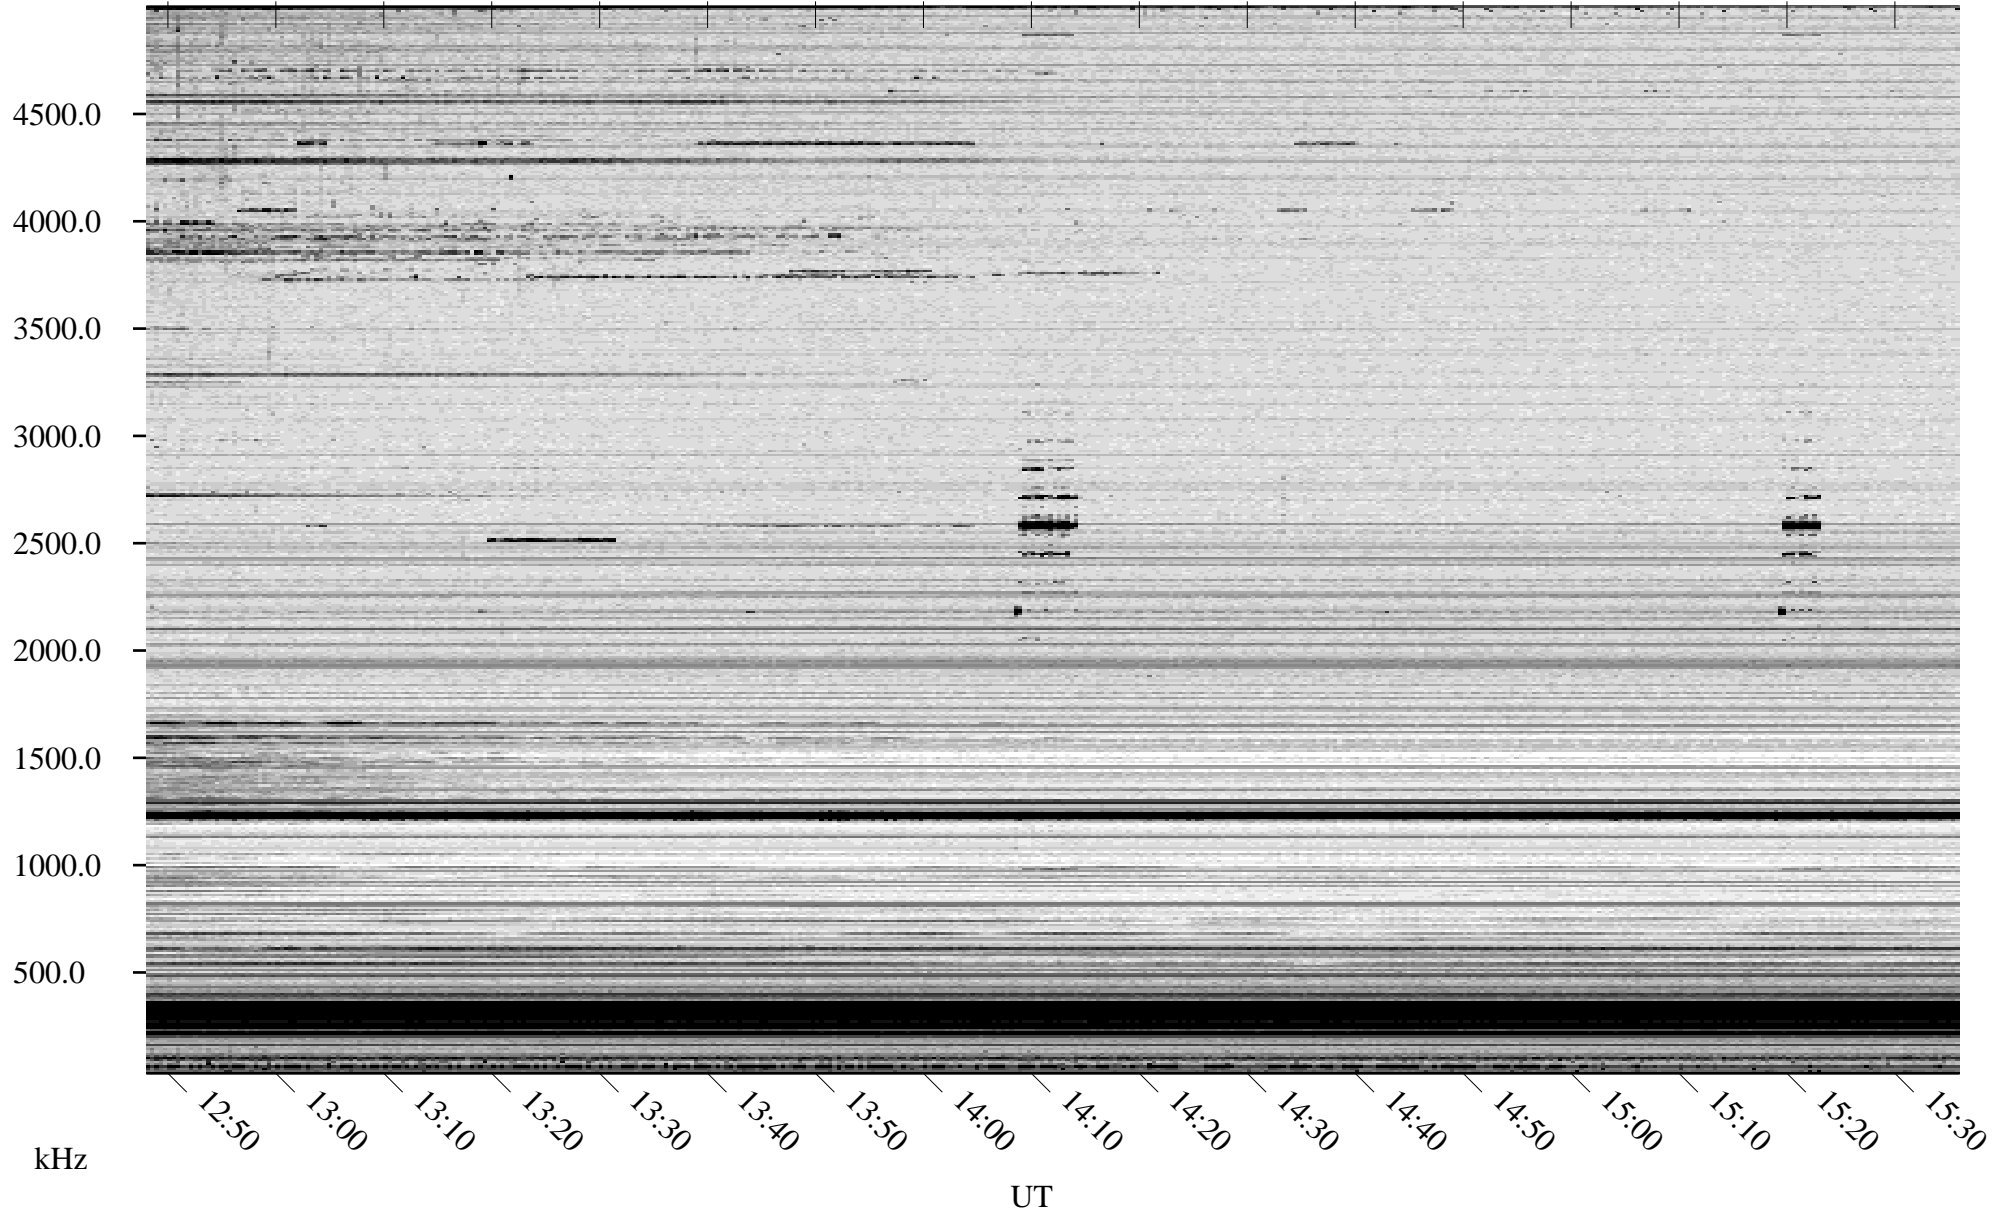

09/14/2007 Churchill, Manitoba

Linear Scale Black = 161 White = 15

CH07257L.R00m max_12

Page 1

09/14/2007 Churchill, Manitoba

Linear Scale Black = 161 White = 15

CH07257L.R00m max_12

Page 2

09/15/2007 Churchill, Manitoba

Linear Scale Black = 161 White = 15

CH07257L.R00m max_12

Page 3

09/15/2007 Churchill, Manitoba

Linear Scale Black = 161 White = 15

CH07257L.R00m max_12

Page 4

09/15/2007 Churchill, Manitoba

Linear Scale Black = 161 White = 15

CH07257L.R00m max_12

Page 5

09/15/2007 Churchill, Manitoba

Linear Scale Black = 161 White = 15

CH07257L.R00m max_12

Page 6

09/15/2007 Churchill, Manitoba

Linear Scale Black = 161 White = 15

CH07257L.R00m max_12

Page 7

09/15/2007 Churchill, Manitoba

Linear Scale Black = 161 White = 15

CH07257L.R00m max_12

Page 8