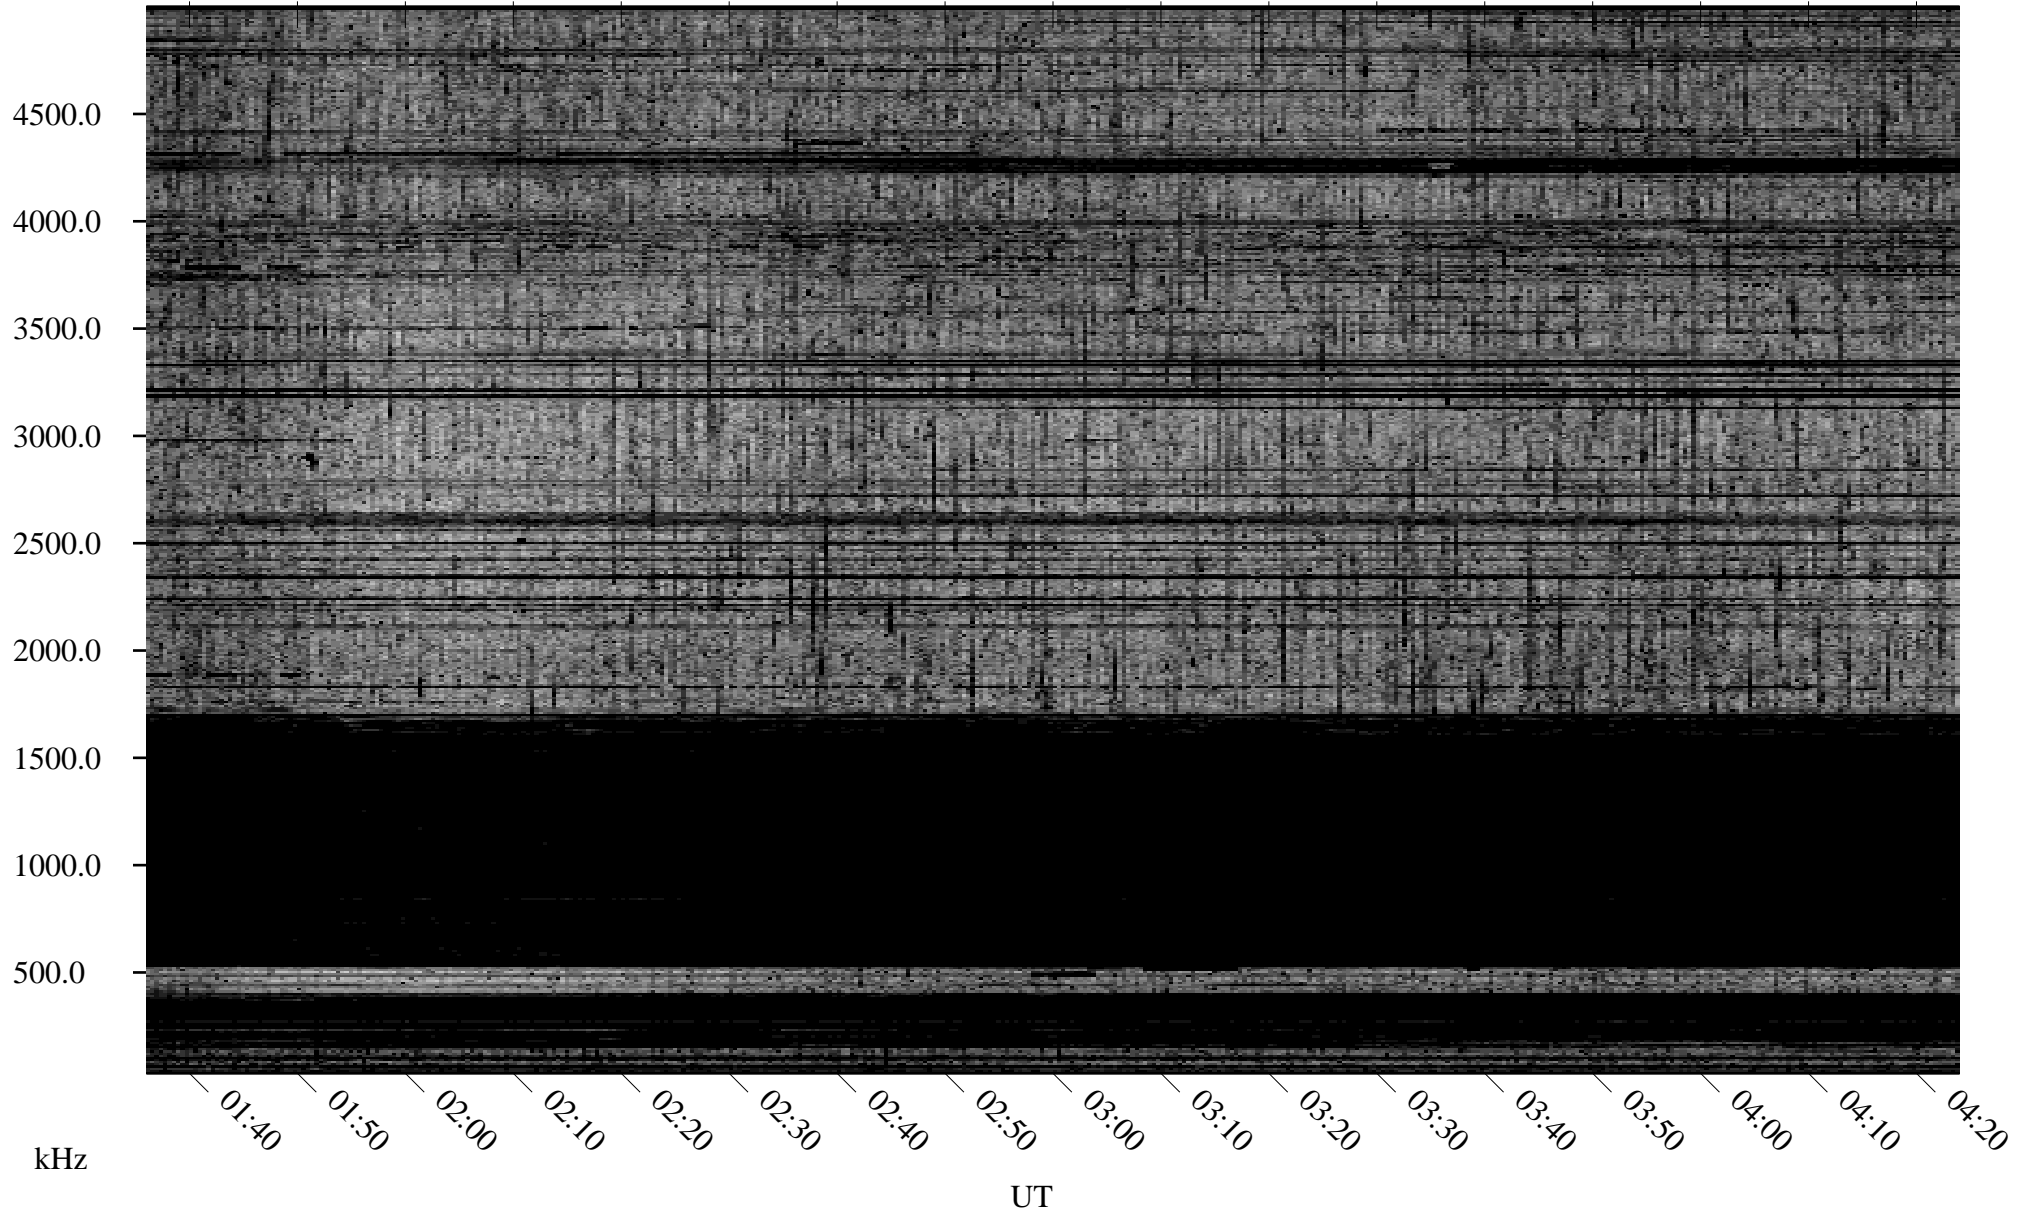

09/14/2007 Churchill, Manitoba

Linear Scale Black = 161 White = 15

CH07257L.R00m max_12

Page 1

09/14/2007 Churchill, Manitoba

Linear Scale Black = 161 White = 15

CH07257L.R00m max_12

Page 2

09/15/2007 Churchill, Manitoba

Linear Scale Black = 161 White = 15

CH07257L.R00m max_12

Page 3

09/15/2007 Churchill, Manitoba

Linear Scale Black = 161 White = 15

CH07257L.R00m max_12

Page 4

09/15/2007 Churchill, Manitoba

Linear Scale Black = 161 White = 15

CH07257L.R00m max_12

Page 5

09/15/2007 Churchill, Manitoba

Linear Scale Black = 161 White = 15

CH07257L.R00m max_12

Page 6

09/15/2007 Churchill, Manitoba

Linear Scale Black = 161 White = 15

CH07257L.R00m max_12

Page 7

09/15/2007 Churchill, Manitoba

Linear Scale Black = 161 White = 15

CH07257L.R00m max_12

Page 8