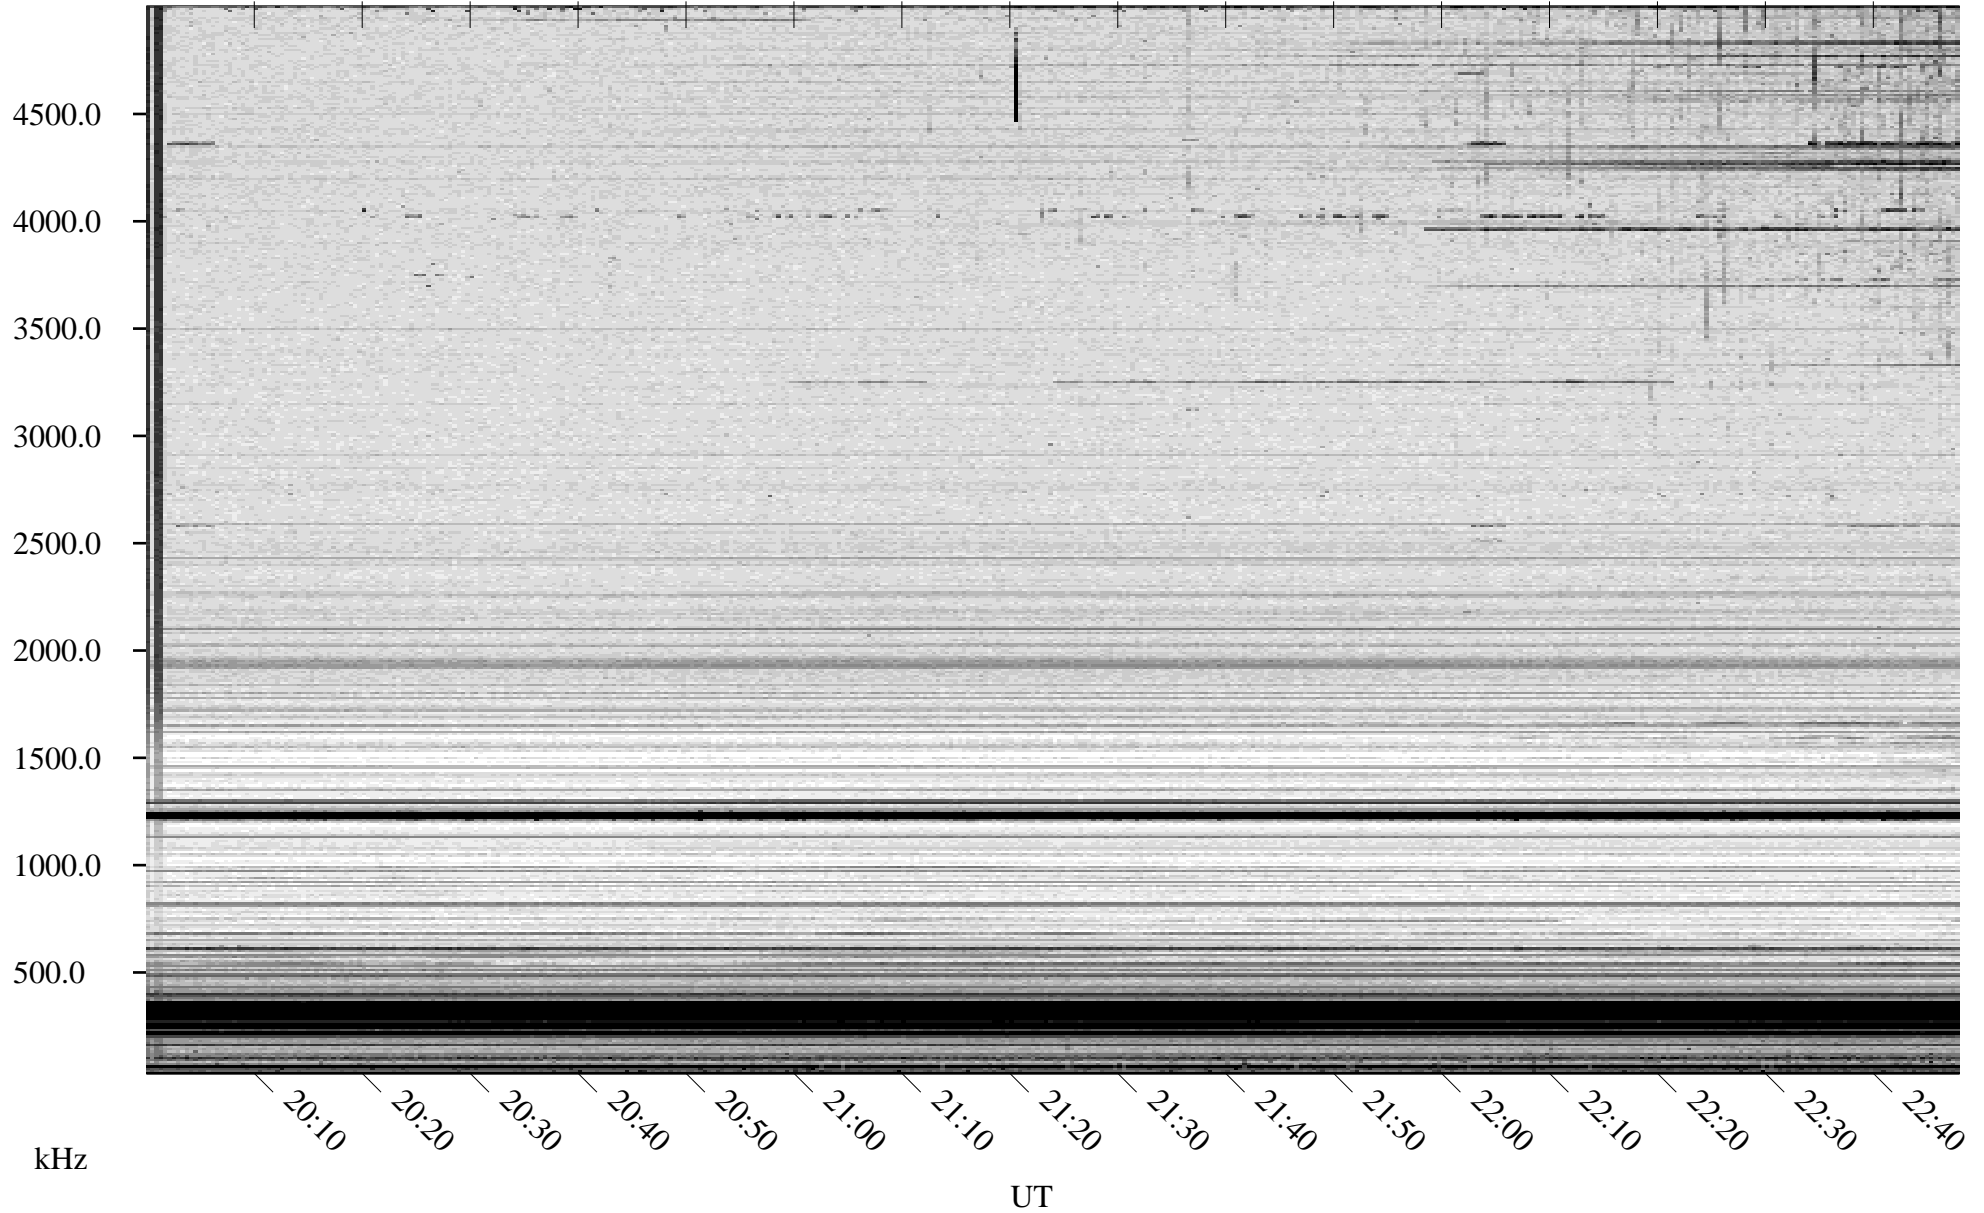

09/14/2007 Churchill, Manitoba

Linear Scale Black = 161 White = 15

CH07257L.R00m max_12

Page 1

09/14/2007 Churchill, Manitoba

Linear Scale Black = 161 White = 15

CH07257L.R00m max_12

Page 2

09/15/2007 Churchill, Manitoba

Linear Scale Black = 161 White = 15

CH07257L.R00m max_12

Page 3

09/15/2007 Churchill, Manitoba

Linear Scale Black = 161 White = 15

CH07257L.R00m max_12

Page 4

09/15/2007 Churchill, Manitoba

Linear Scale Black = 161 White = 15

CH07257L.R00m max_12

Page 5

09/15/2007 Churchill, Manitoba

Linear Scale Black = 161 White = 15

CH07257L.R00m max_12

Page 6

09/15/2007 Churchill, Manitoba

Linear Scale Black = 161 White = 15

CH07257L.R00m max_12

Page 7

09/15/2007 Churchill, Manitoba

Linear Scale Black = 161 White = 15

CH07257L.R00m max_12

Page 8