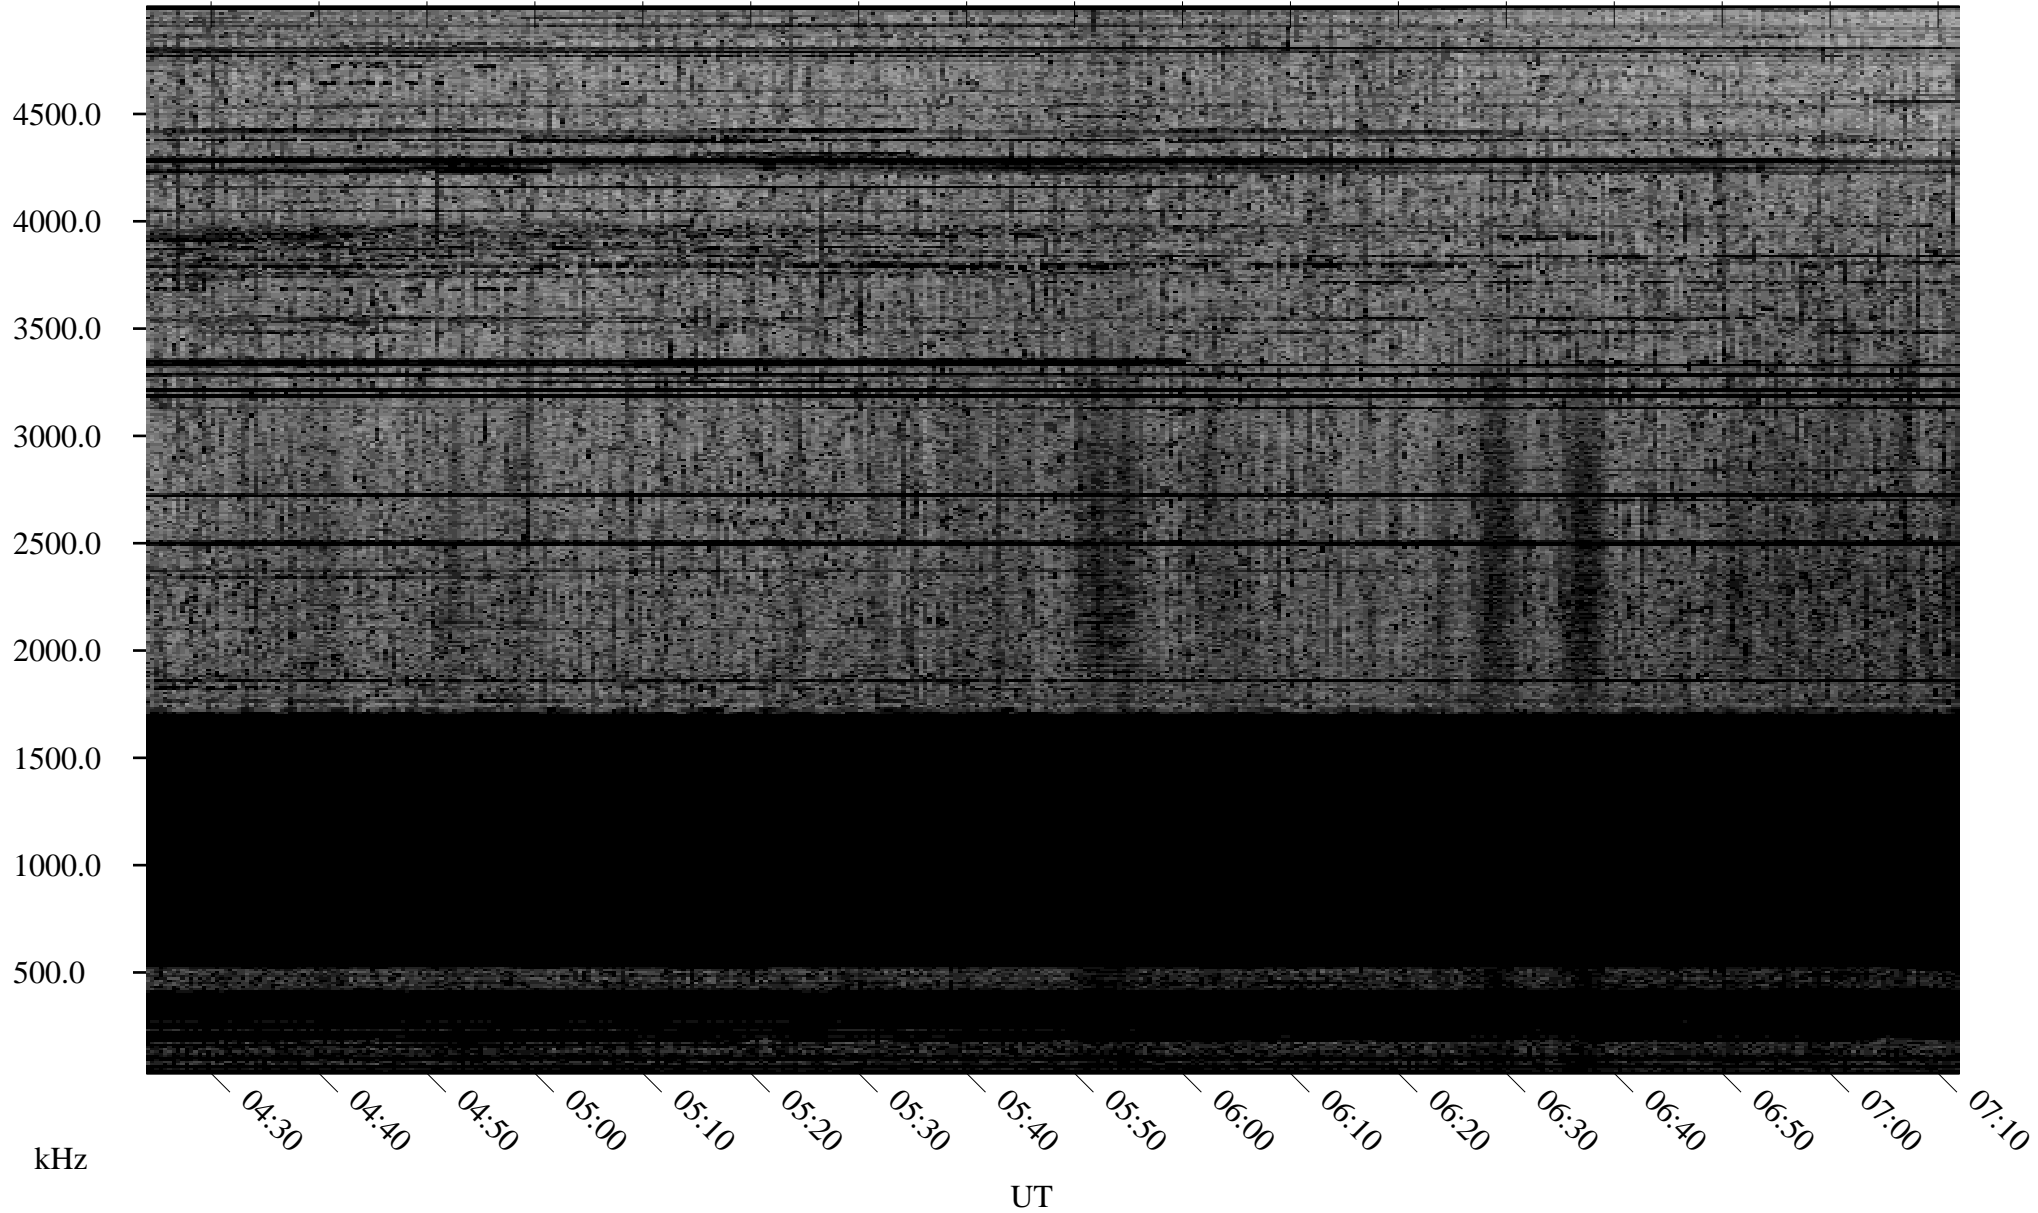

09/15/2007 Churchill, Manitoba

Linear Scale Black = 161 White = 15

CH07258L.R00m max_12

Page 1

09/15/2007 Churchill, Manitoba

Linear Scale Black = 161 White = 15

CH07258L.R00m max_12

Page 2

09/16/2007 Churchill, Manitoba

Linear Scale Black = 161 White = 15

CH07258L.R00m max_12

Page 3

09/16/2007 Churchill, Manitoba

Linear Scale Black = 161 White = 15

CH07258L.R00m max_12

Page 4

09/16/2007 Churchill, Manitoba

Linear Scale Black = 161 White = 15

CH07258L.R00m max_12

Page 5

09/16/2007 Churchill, Manitoba

Linear Scale Black = 161 White = 15

CH07258L.R00m max_12

Page 6