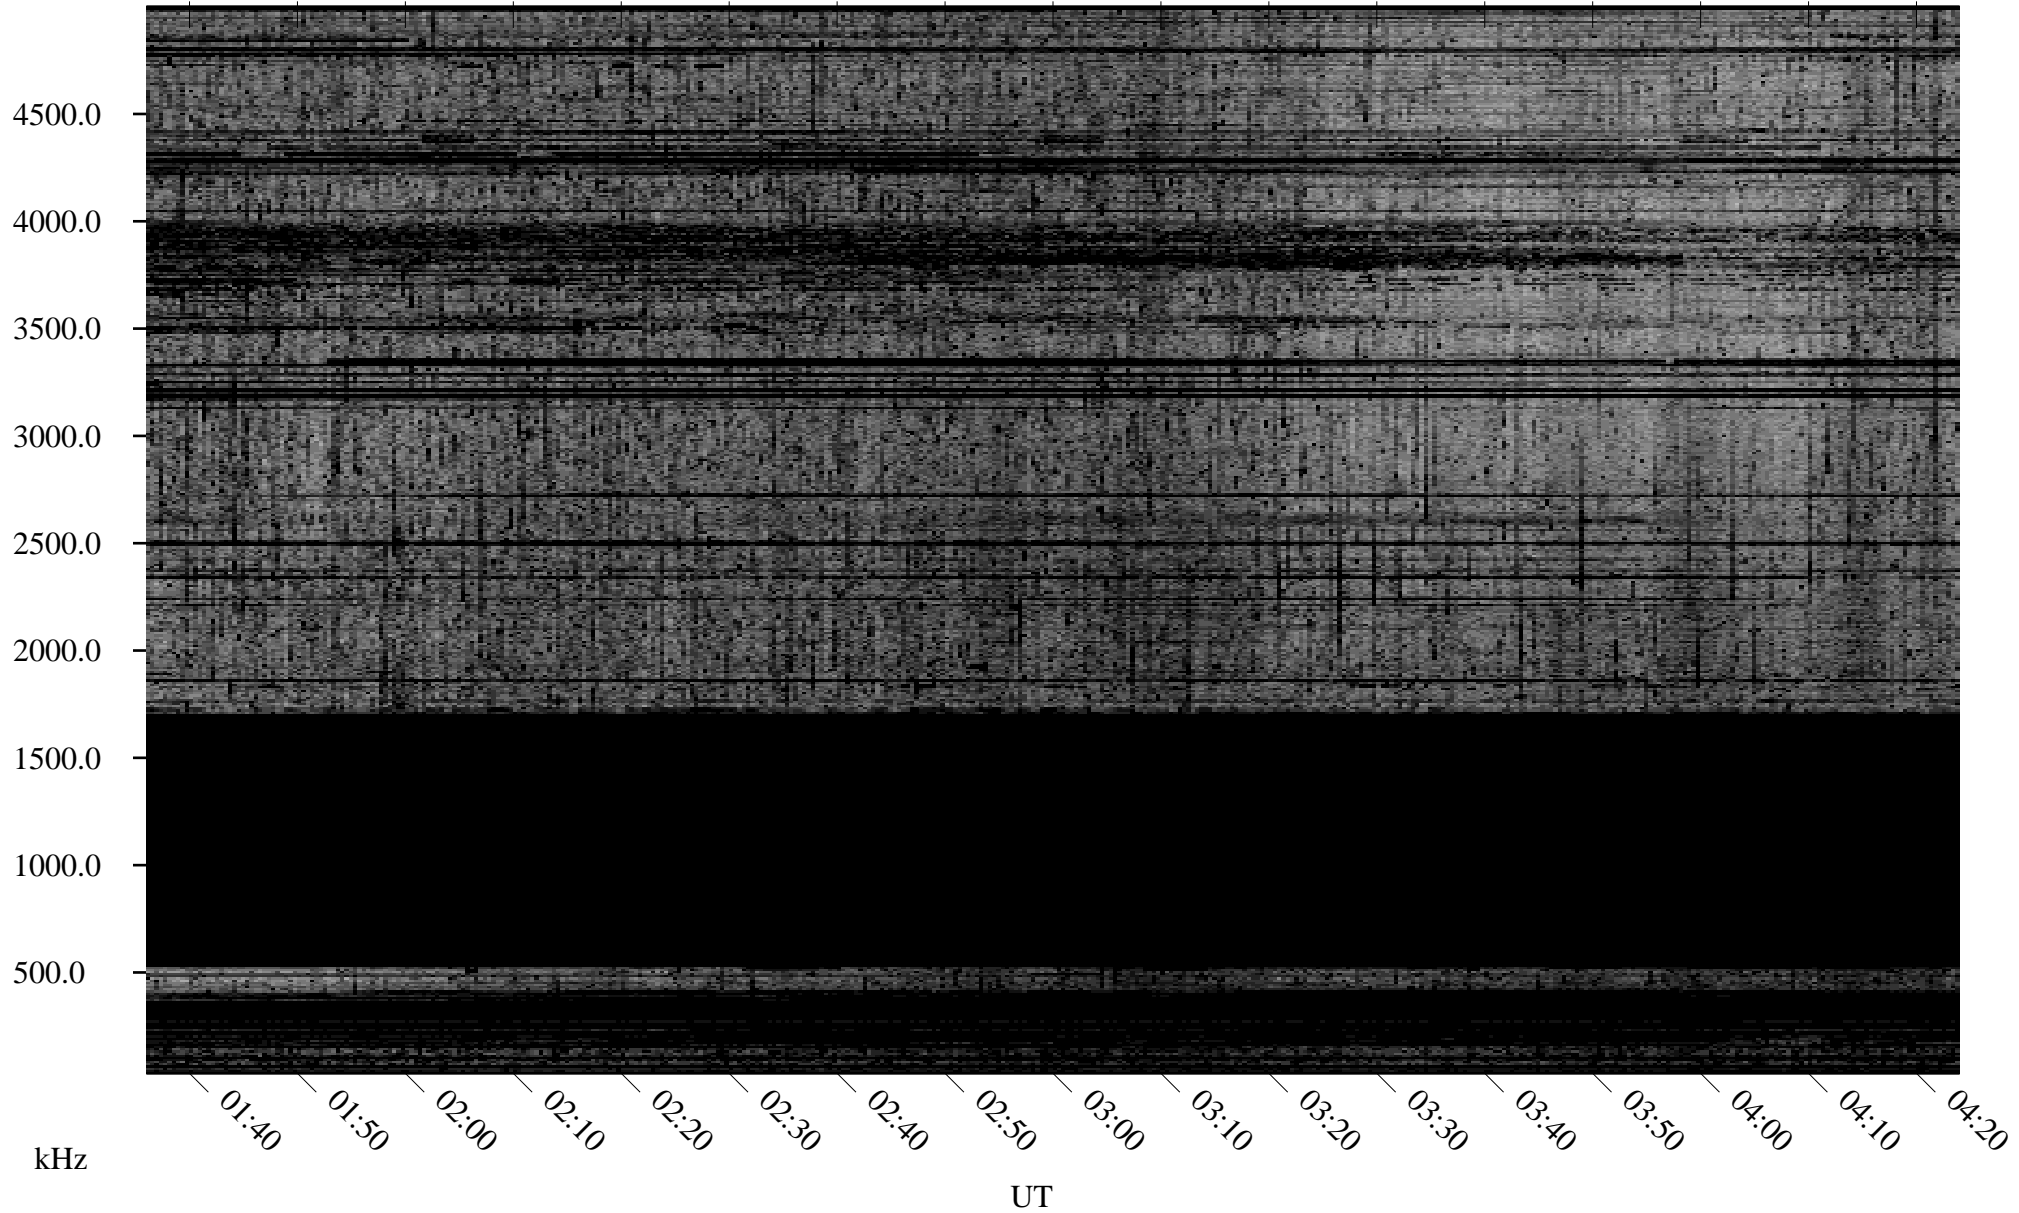

09/15/2007 Churchill, Manitoba

Linear Scale Black = 161 White = 15

CH07258L.R00m max_12

Page 1

09/15/2007 Churchill, Manitoba

Linear Scale Black = 161 White = 15

CH07258L.R00m max_12

Page 2

09/16/2007 Churchill, Manitoba

Linear Scale Black = 161 White = 15

CH07258L.R00m max_12

Page 3

09/16/2007 Churchill, Manitoba

Linear Scale Black = 161 White = 15

CH07258L.R00m max_12

Page 4

09/16/2007 Churchill, Manitoba

Linear Scale Black = 161 White = 15

CH07258L.R00m max_12

Page 5

09/16/2007 Churchill, Manitoba

Linear Scale Black = 161 White = 15

CH07258L.R00m max_12

Page 6