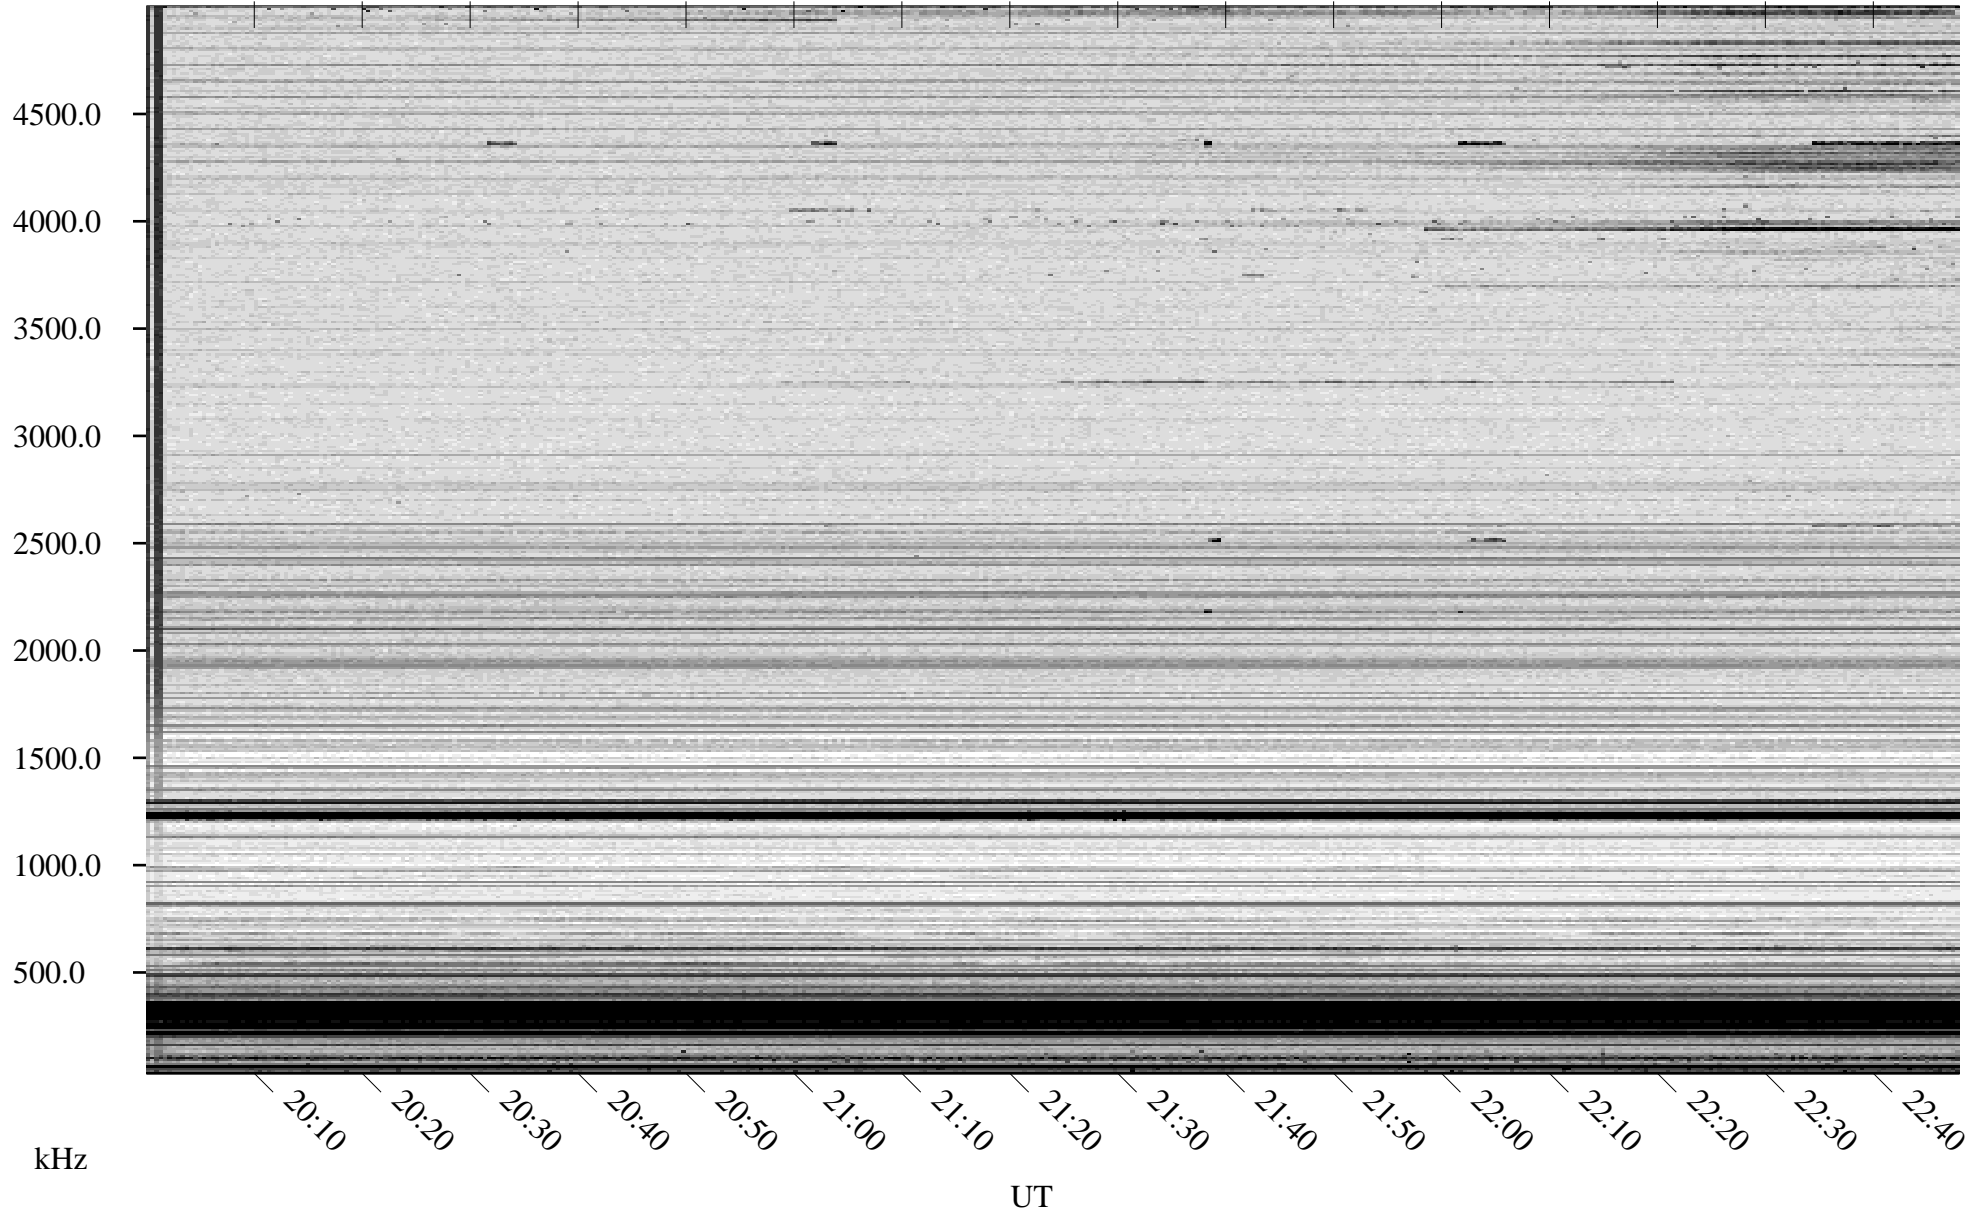

09/15/2007 Churchill, Manitoba

Linear Scale Black = 161 White = 15

CH07258L.R00m max_12

Page 1

09/15/2007 Churchill, Manitoba

Linear Scale Black = 161 White = 15

CH07258L.R00m max_12

Page 2

09/16/2007 Churchill, Manitoba

Linear Scale Black = 161 White = 15

CH07258L.R00m max_12

Page 3

09/16/2007 Churchill, Manitoba

Linear Scale Black = 161 White = 15

CH07258L.R00m max_12

Page 4

09/16/2007 Churchill, Manitoba

Linear Scale Black = 161 White = 15

CH07258L.R00m max_12

Page 5

09/16/2007 Churchill, Manitoba

Linear Scale Black = 161 White = 15

CH07258L.R00m max_12

Page 6