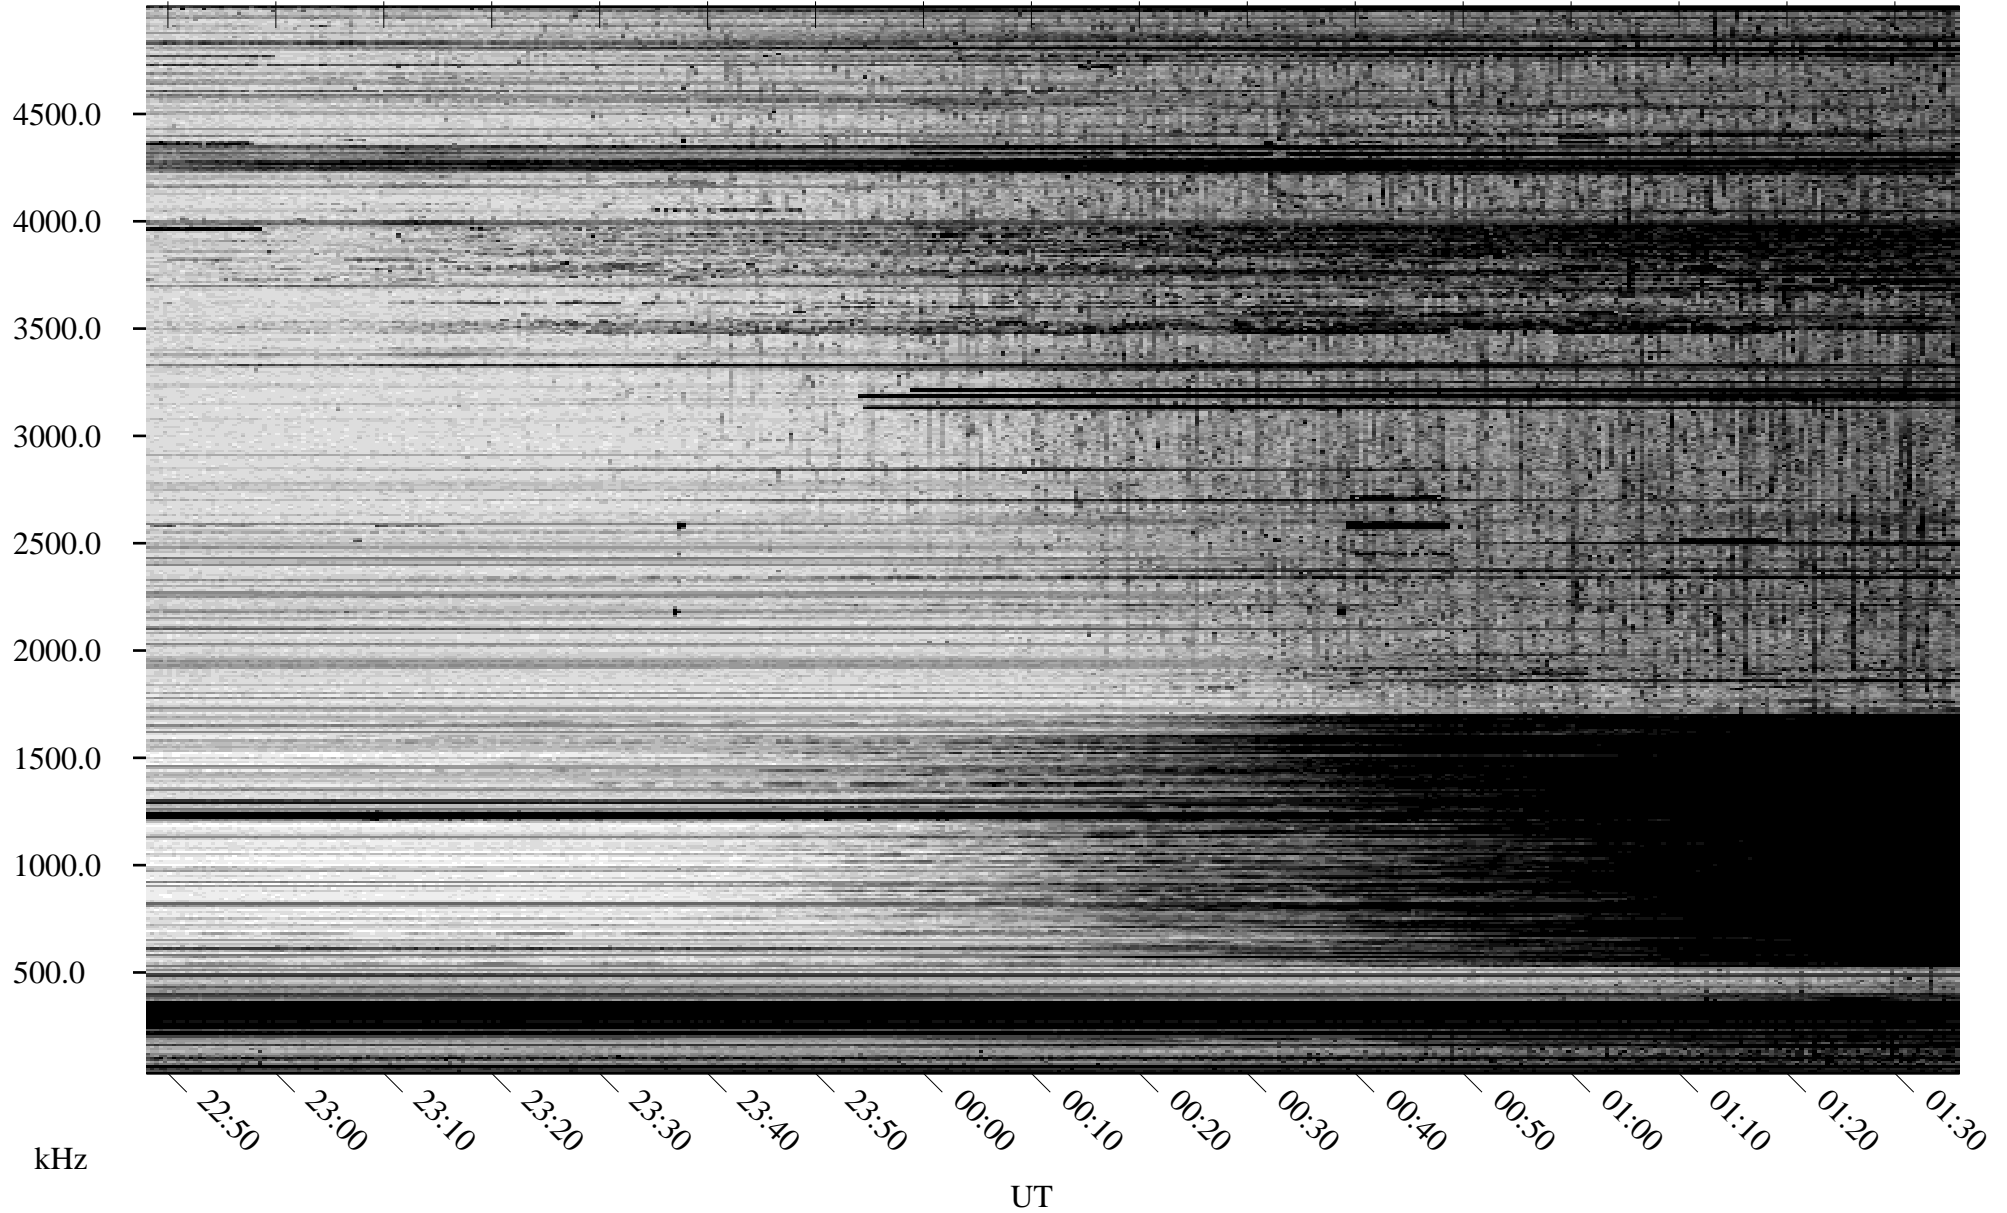

09/15/2007 Churchill, Manitoba

Linear Scale Black = 161 White = 15

CH07258L.R00m max_12

Page 1

09/15/2007 Churchill, Manitoba

Linear Scale Black = 161 White = 15

CH07258L.R00m max_12

Page 2

09/16/2007 Churchill, Manitoba

Linear Scale Black = 161 White = 15

CH07258L.R00m max_12

Page 3

09/16/2007 Churchill, Manitoba

Linear Scale Black = 161 White = 15

CH07258L.R00m max_12

Page 4

09/16/2007 Churchill, Manitoba

Linear Scale Black = 161 White = 15

CH07258L.R00m max_12

Page 5

09/16/2007 Churchill, Manitoba

Linear Scale Black = 161 White = 15

CH07258L.R00m max_12

Page 6