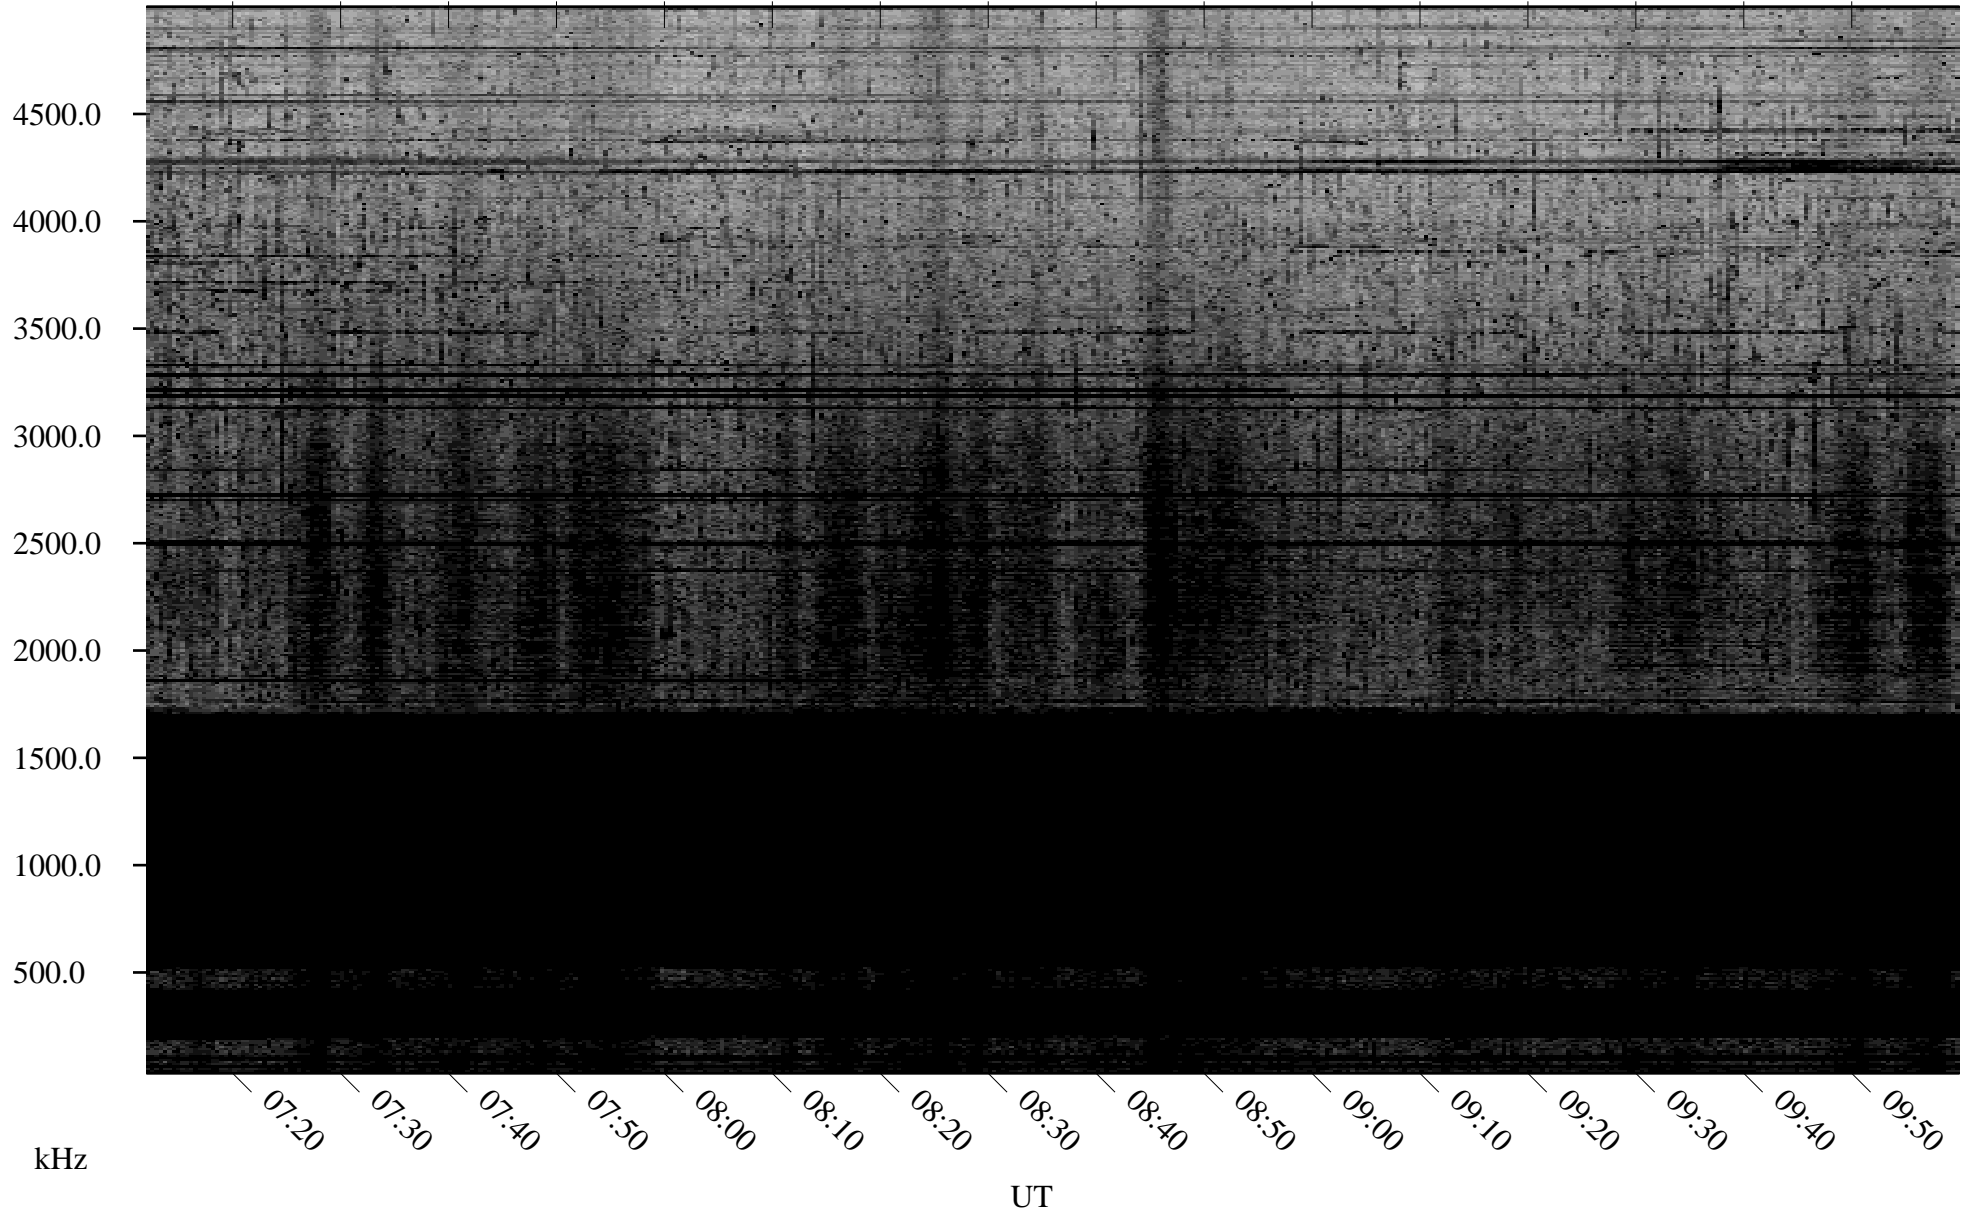

09/15/2007 Churchill, Manitoba

Linear Scale Black = 161 White = 15

CH07258L.R00m max_12

Page 1

09/15/2007 Churchill, Manitoba

Linear Scale Black = 161 White = 15

CH07258L.R00m max_12

Page 2

09/16/2007 Churchill, Manitoba

Linear Scale Black = 161 White = 15

CH07258L.R00m max_12

Page 3

09/16/2007 Churchill, Manitoba

Linear Scale Black = 161 White = 15

CH07258L.R00m max_12

Page 4

09/16/2007 Churchill, Manitoba

Linear Scale Black = 161 White = 15

CH07258L.R00m max_12

Page 5

09/16/2007 Churchill, Manitoba

Linear Scale Black = 161 White = 15

CH07258L.R00m max_12

Page 6