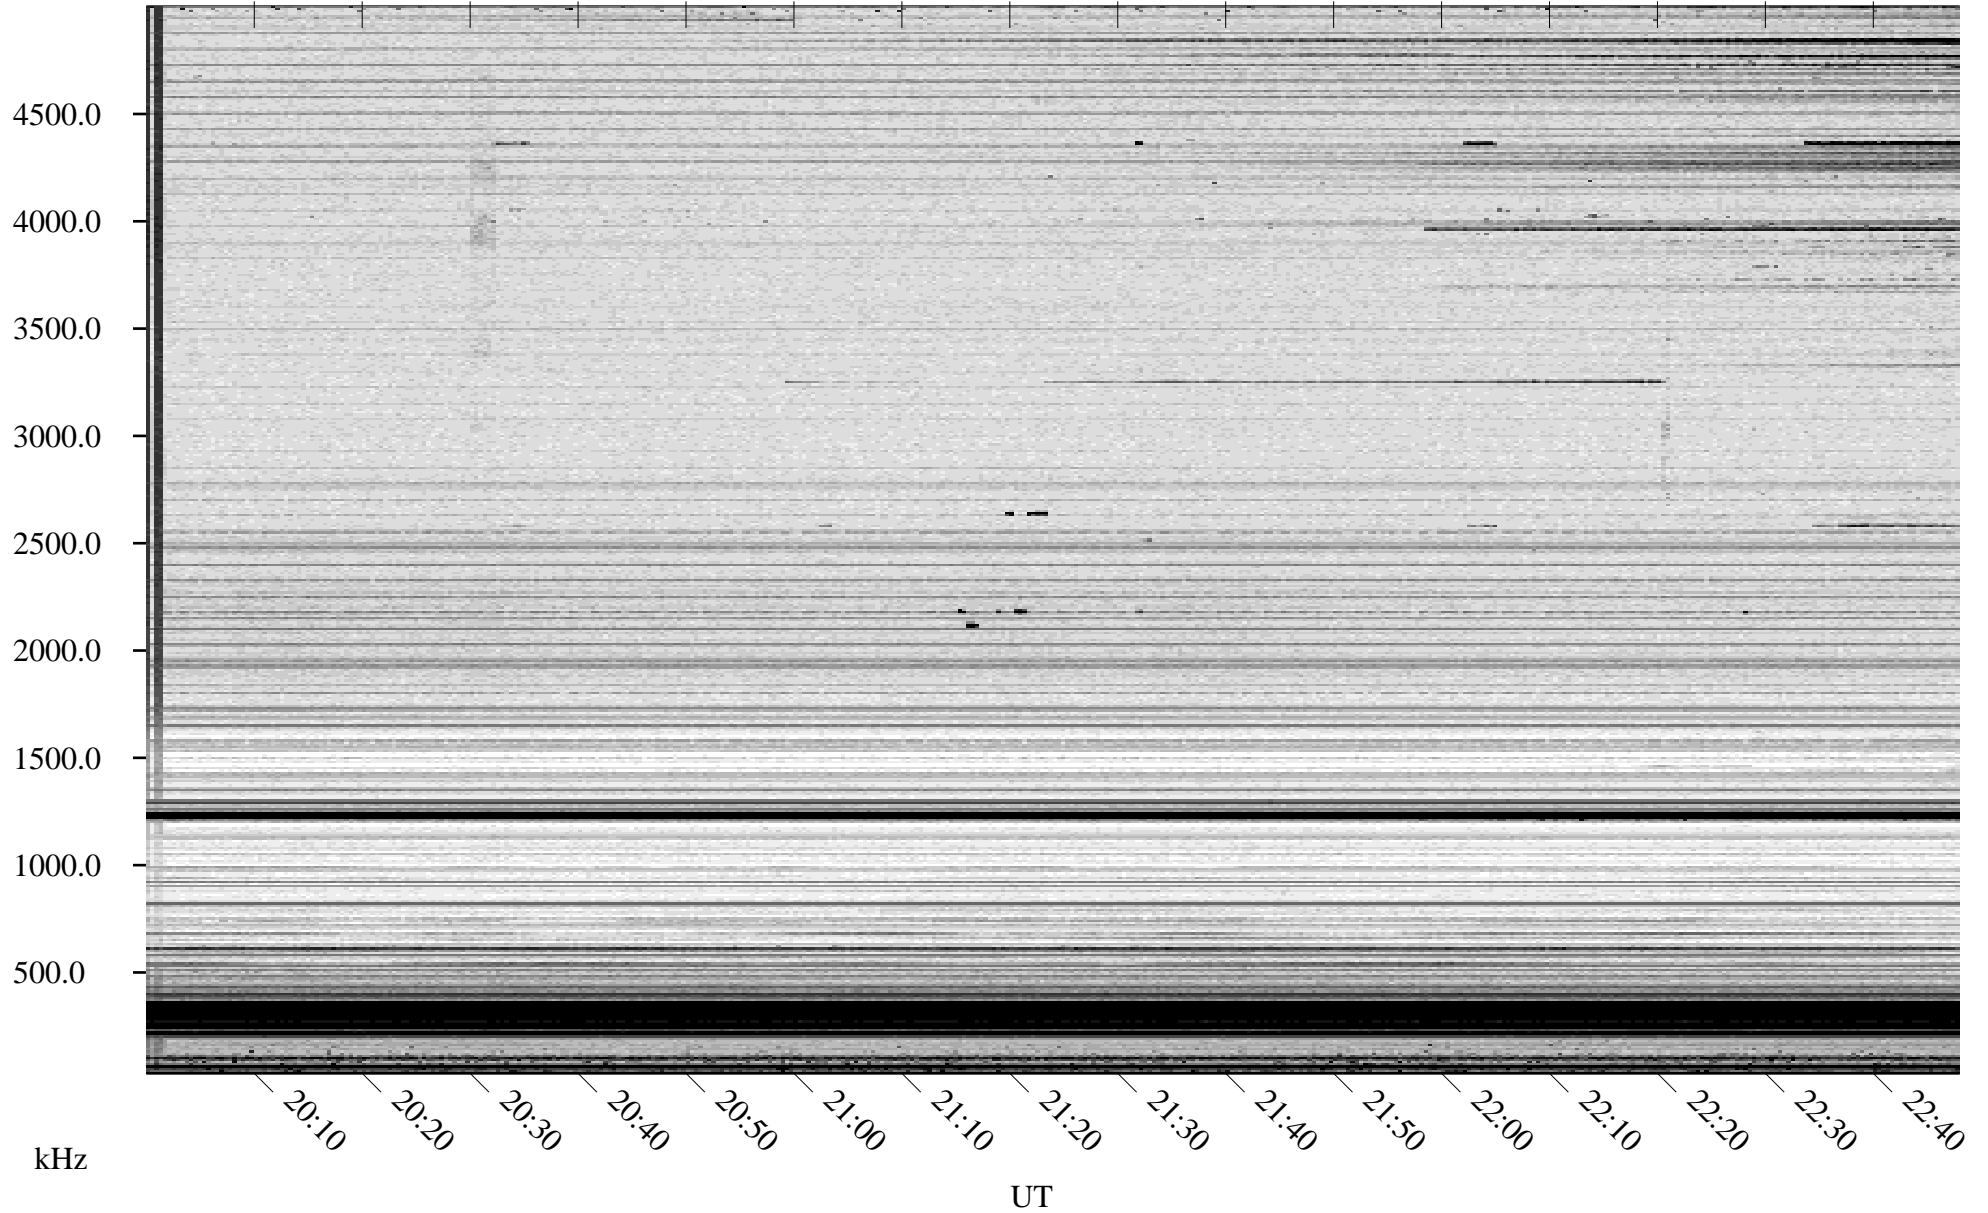

09/16/2007 Churchill, Manitoba

Linear Scale Black = 161 White = 15

CH07259L.R01m max_12

Page 1

09/16/2007 Churchill, Manitoba

Linear Scale Black = 161 White = 15

CH07259L.R01m max_12

Page 2