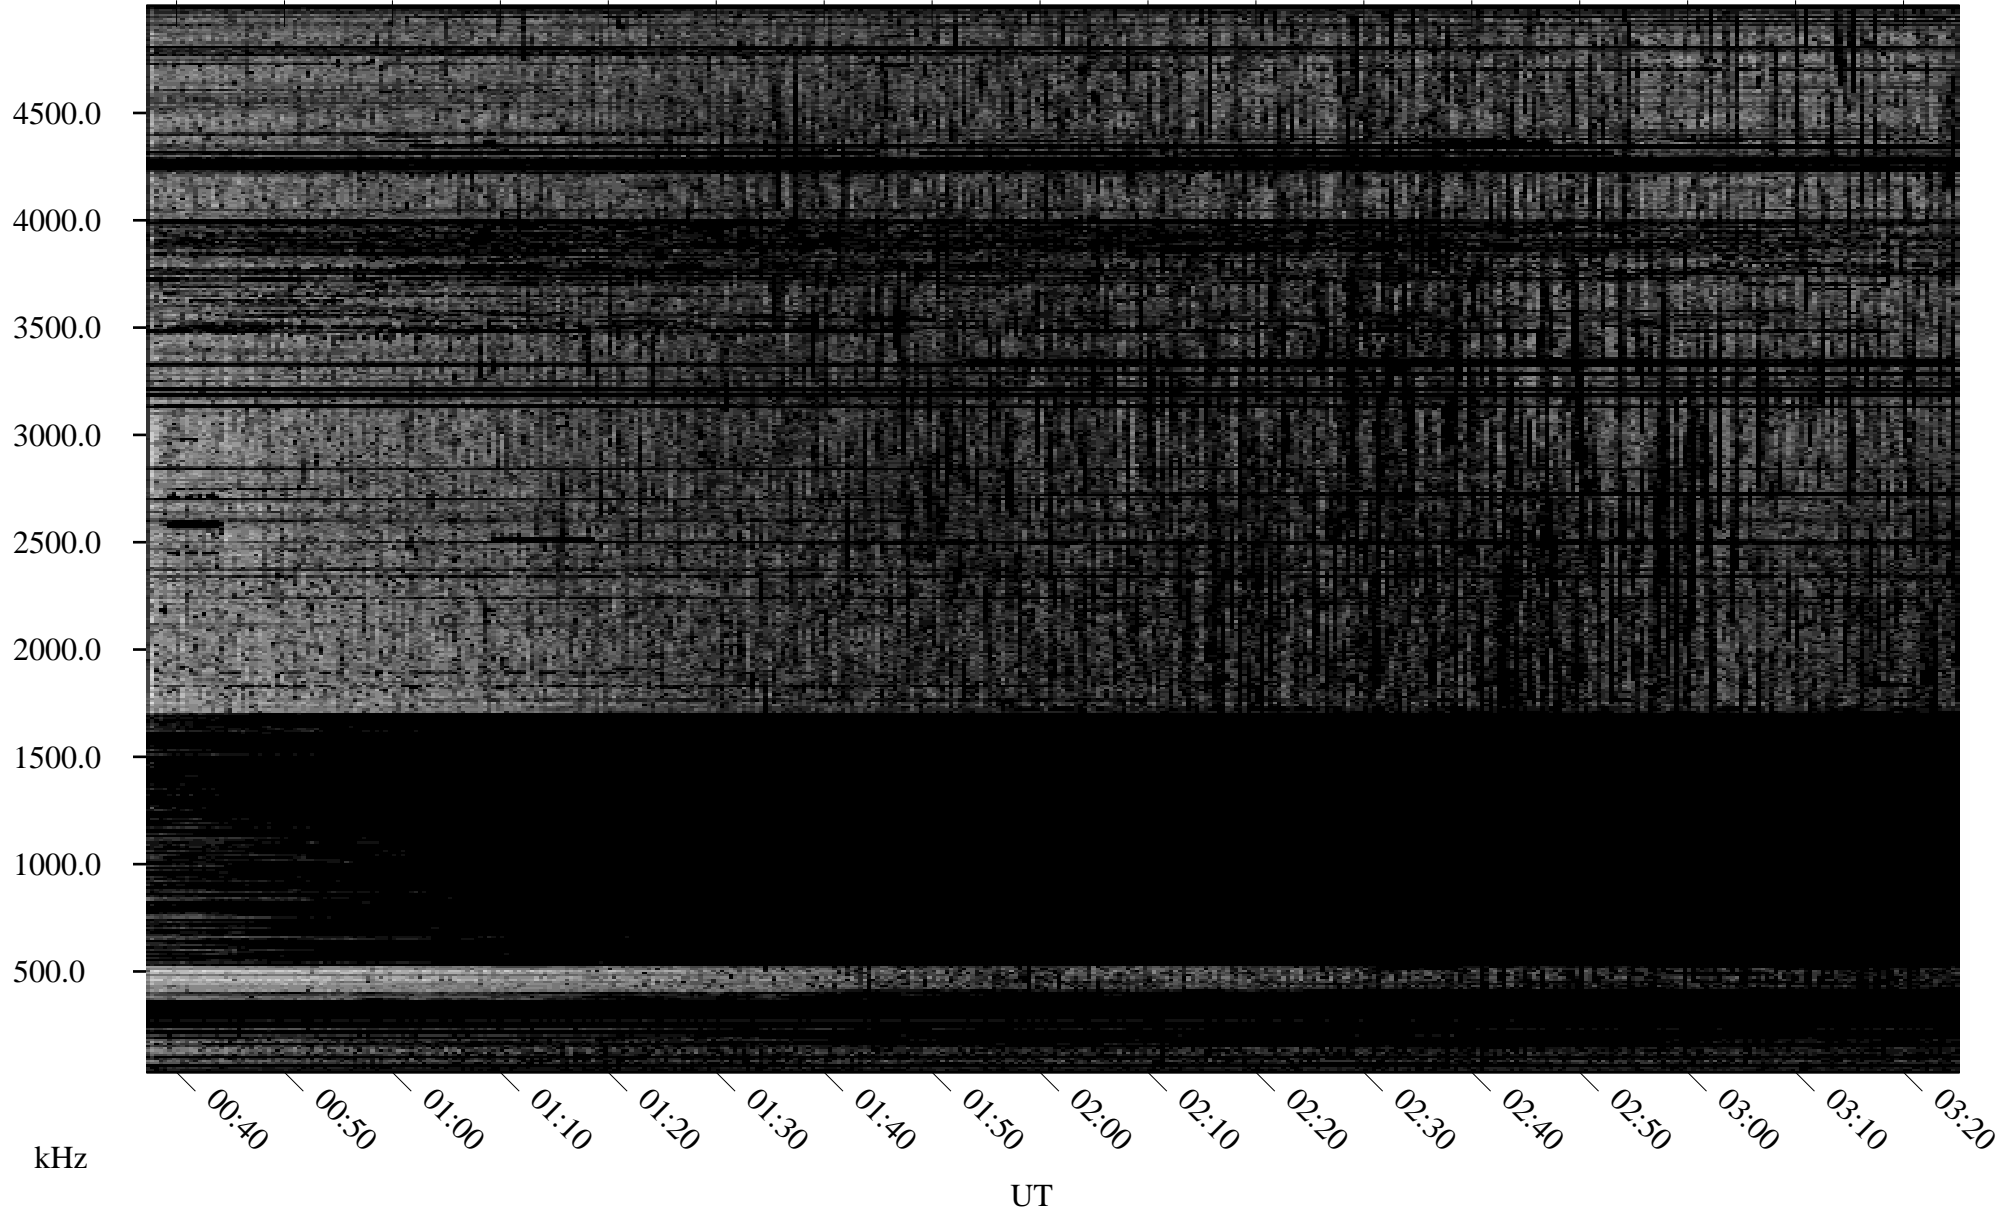

09/17/2007 Churchill, Manitoba

Linear Scale Black = 161 White = 15

CH07260L.R00m max_12

Page 1

09/17/2007 Churchill, Manitoba

Linear Scale Black = 161 White = 15

CH07260L.R00m max_12

Page 2

09/17/2007 Churchill, Manitoba

Linear Scale Black = 161 White = 15

CH07260L.R00m max_12

Page 3

09/17/2007 Churchill, Manitoba

Linear Scale Black = 161 White = 15

CH07260L.R00m max_12

Page 4

09/17/2007 Churchill, Manitoba

Linear Scale Black = 161 White = 15

CH07260L.R00m max_12

Page 5

UT