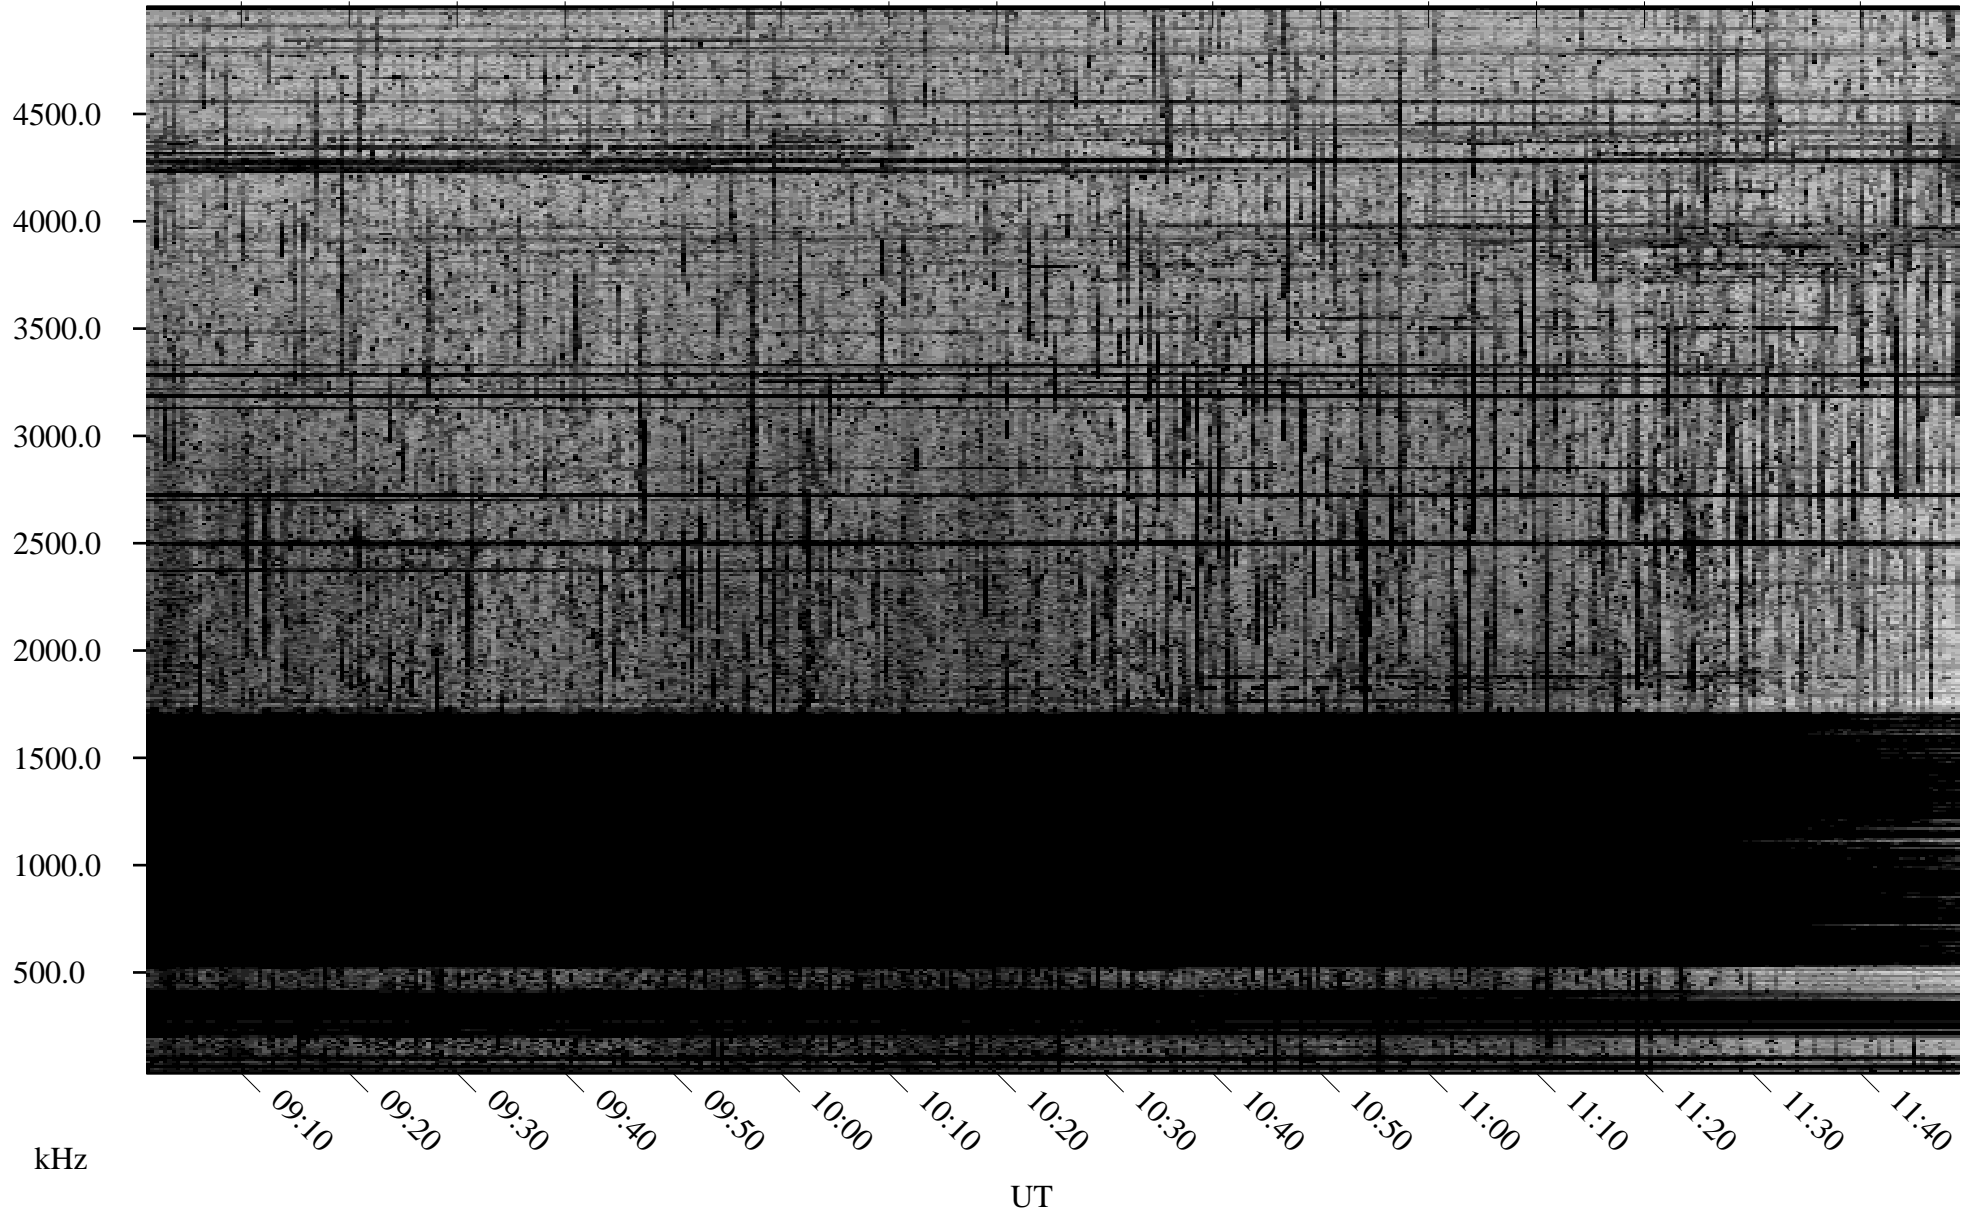

09/17/2007 Churchill, Manitoba

Linear Scale Black = 161 White = 15

CH07260L.R00m max_12

Page 1

09/17/2007 Churchill, Manitoba

Linear Scale Black = 161 White = 15

CH07260L.R00m max_12

Page 2

09/17/2007 Churchill, Manitoba

Linear Scale Black = 161 White = 15

CH07260L.R00m max_12

Page 3

09/17/2007 Churchill, Manitoba

Linear Scale Black = 161 White = 15

CH07260L.R00m max_12

Page 4

09/17/2007 Churchill, Manitoba

Linear Scale Black = 161 White = 15

CH07260L.R00m max_12

Page 5

UT