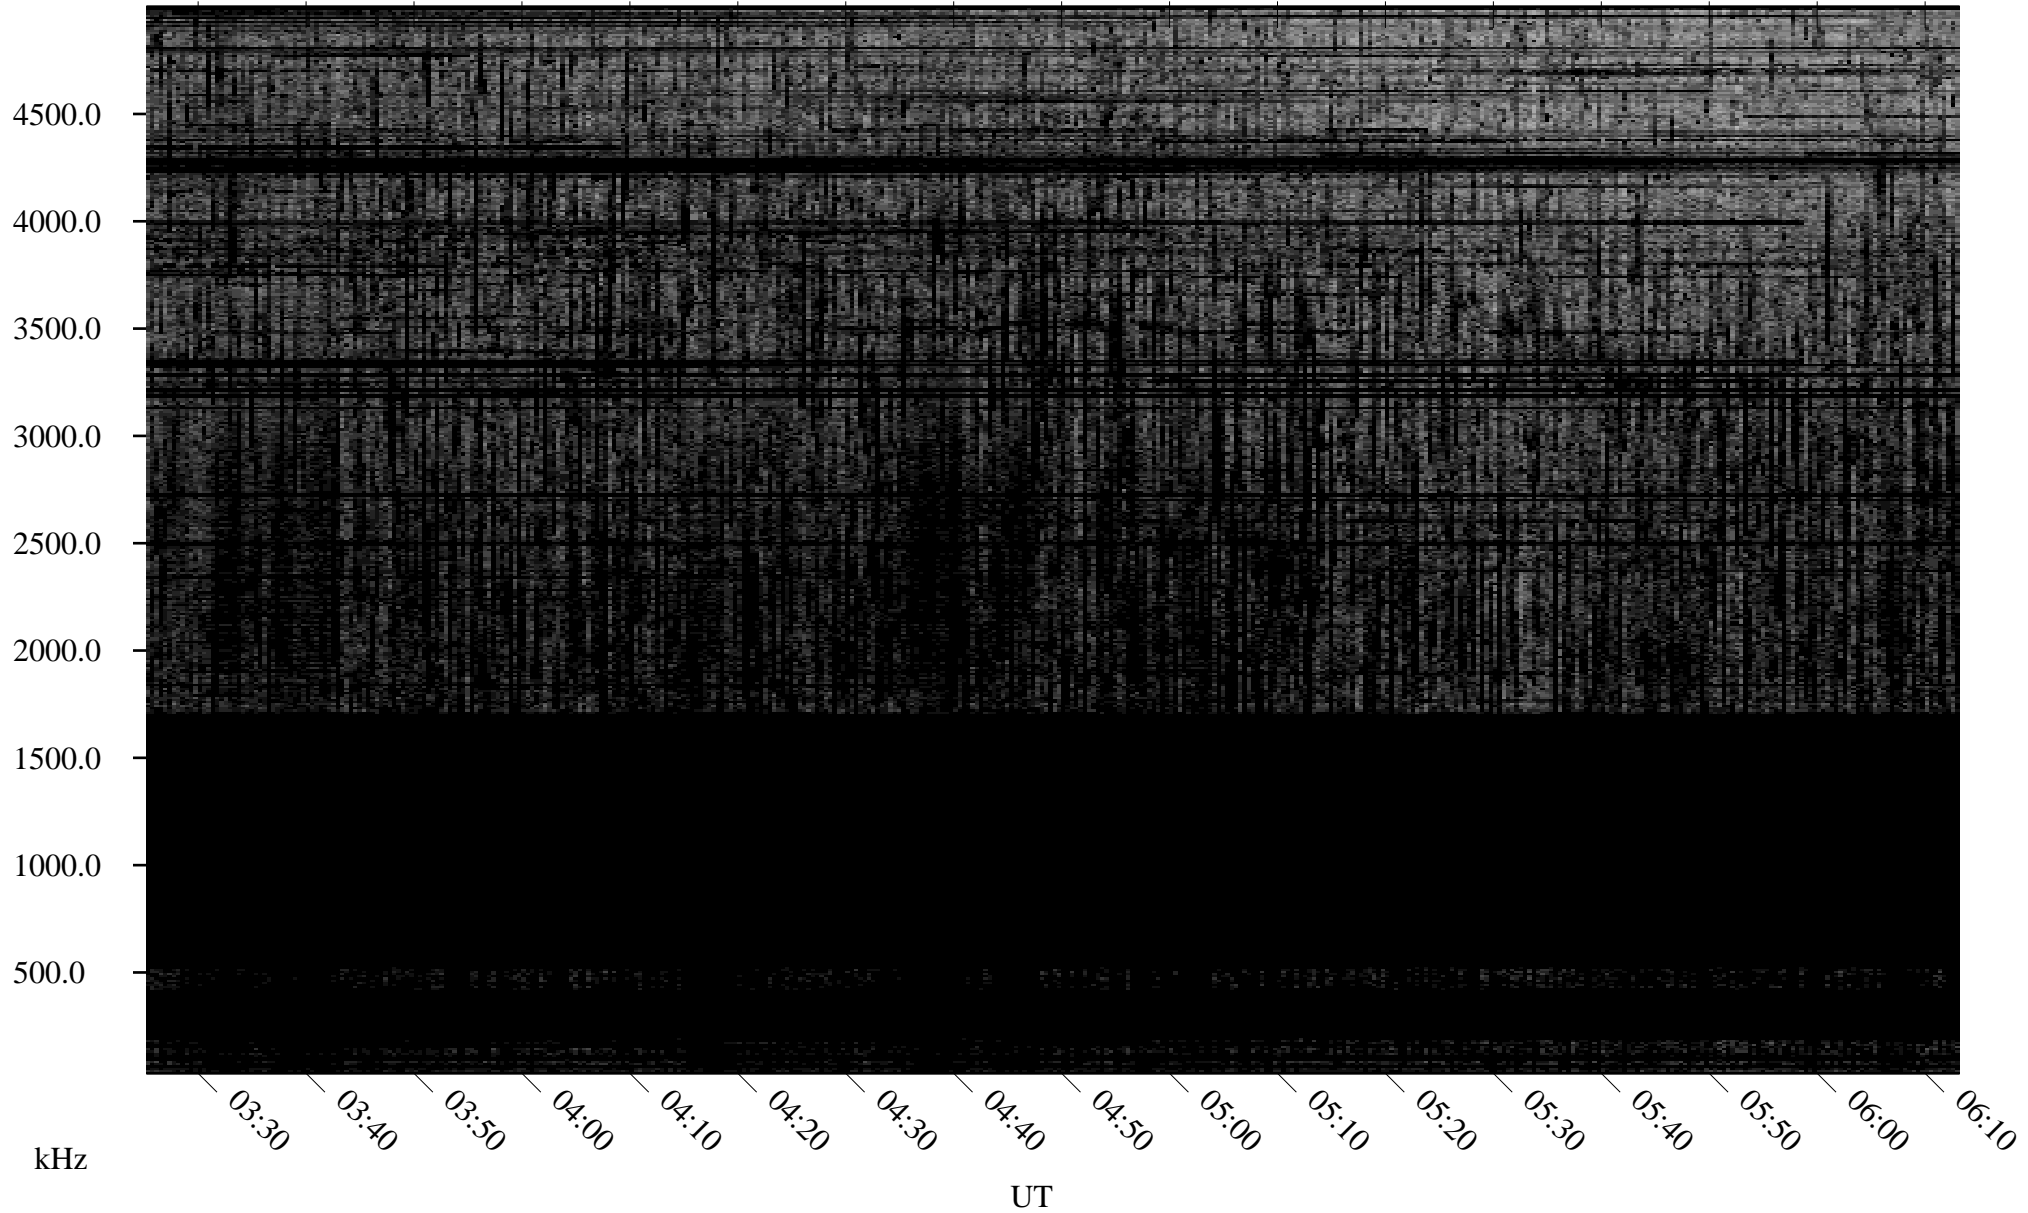

09/17/2007 Churchill, Manitoba

Linear Scale Black = 161 White = 15

CH07260L.R00m max_12

Page 1

09/17/2007 Churchill, Manitoba

Linear Scale Black = 161 White = 15

CH07260L.R00m max_12

Page 2

09/17/2007 Churchill, Manitoba

Linear Scale Black = 161 White = 15

CH07260L.R00m max_12

Page 3

09/17/2007 Churchill, Manitoba

Linear Scale Black = 161 White = 15

CH07260L.R00m max_12

Page 4

09/17/2007 Churchill, Manitoba

Linear Scale Black = 161 White = 15

CH07260L.R00m max_12

Page 5

UT