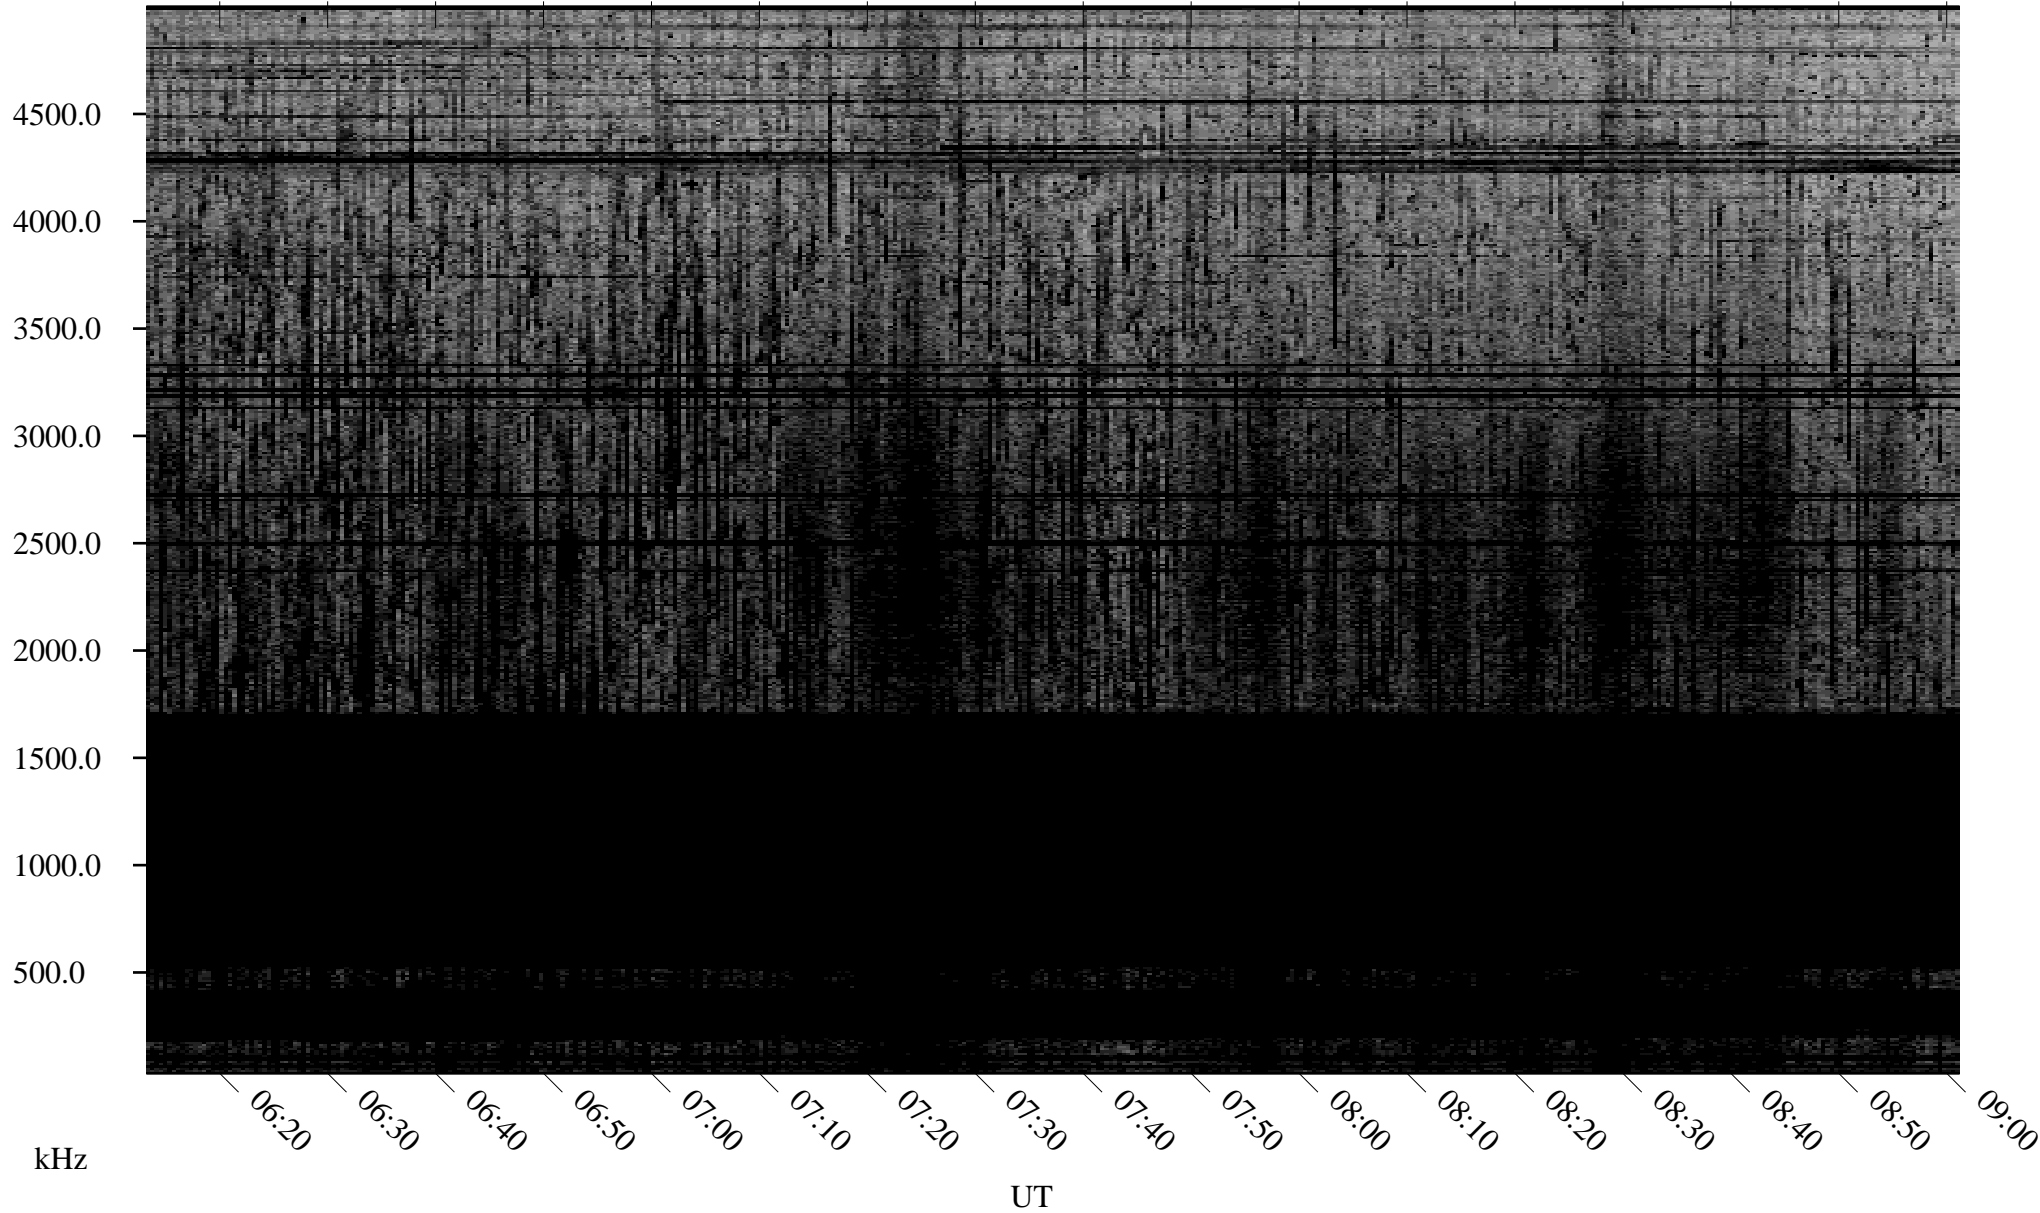

09/17/2007 Churchill, Manitoba

Linear Scale Black = 161 White = 15

CH07260L.R00m max_12

Page 1

09/17/2007 Churchill, Manitoba

Linear Scale Black = 161 White = 15

CH07260L.R00m max_12

Page 2

09/17/2007 Churchill, Manitoba

Linear Scale Black = 161 White = 15

CH07260L.R00m max_12

Page 3

09/17/2007 Churchill, Manitoba

Linear Scale Black = 161 White = 15

CH07260L.R00m max_12

Page 4

09/17/2007 Churchill, Manitoba

Linear Scale Black = 161 White = 15

CH07260L.R00m max_12

Page 5

UT