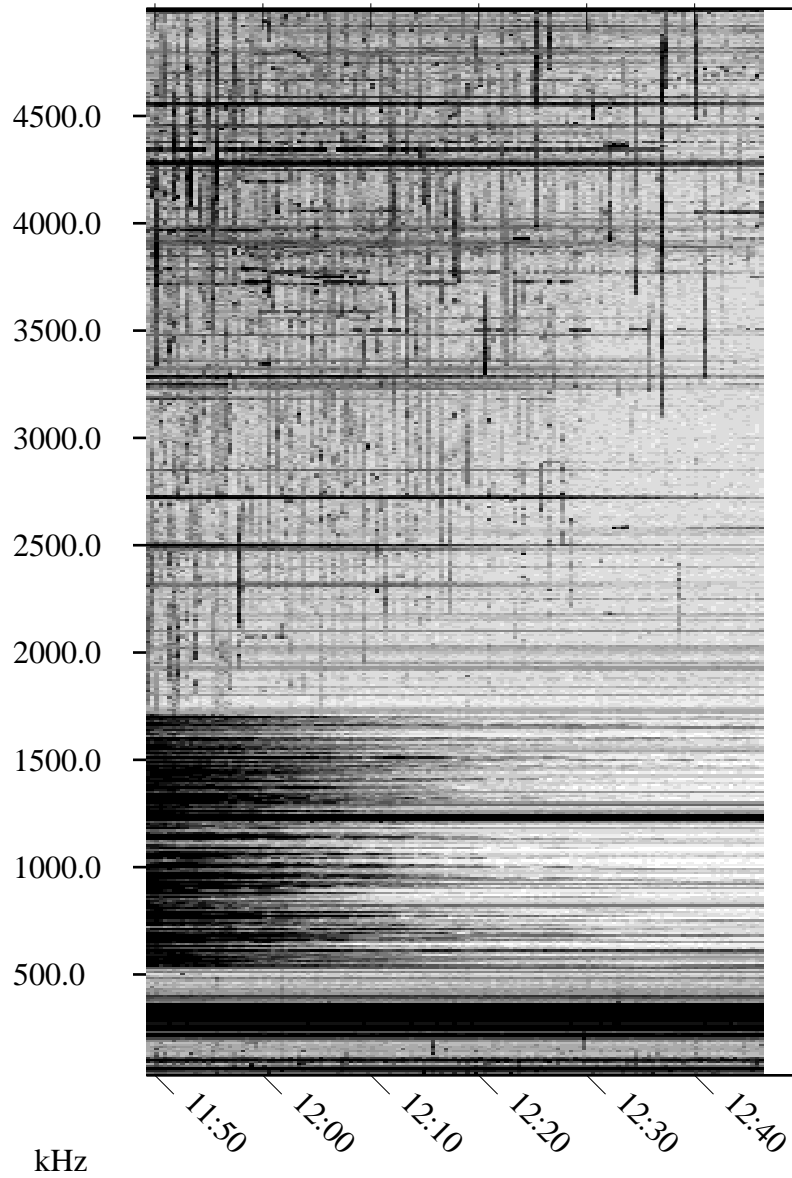

09/17/2007 Churchill, Manitoba

Linear Scale Black = 161 White = 15

CH07260L.R00m max_12

Page 1

09/17/2007 Churchill, Manitoba

Linear Scale Black = 161 White = 15

CH07260L.R00m max_12

Page 2

09/17/2007 Churchill, Manitoba

Linear Scale Black = 161 White = 15

CH07260L.R00m max_12

Page 3

09/17/2007 Churchill, Manitoba

Linear Scale Black = 161 White = 15

CH07260L.R00m max_12

Page 4

09/17/2007 Churchill, Manitoba

Linear Scale Black = 161 White = 15

CH07260L.R00m max_12

Page 5

UT