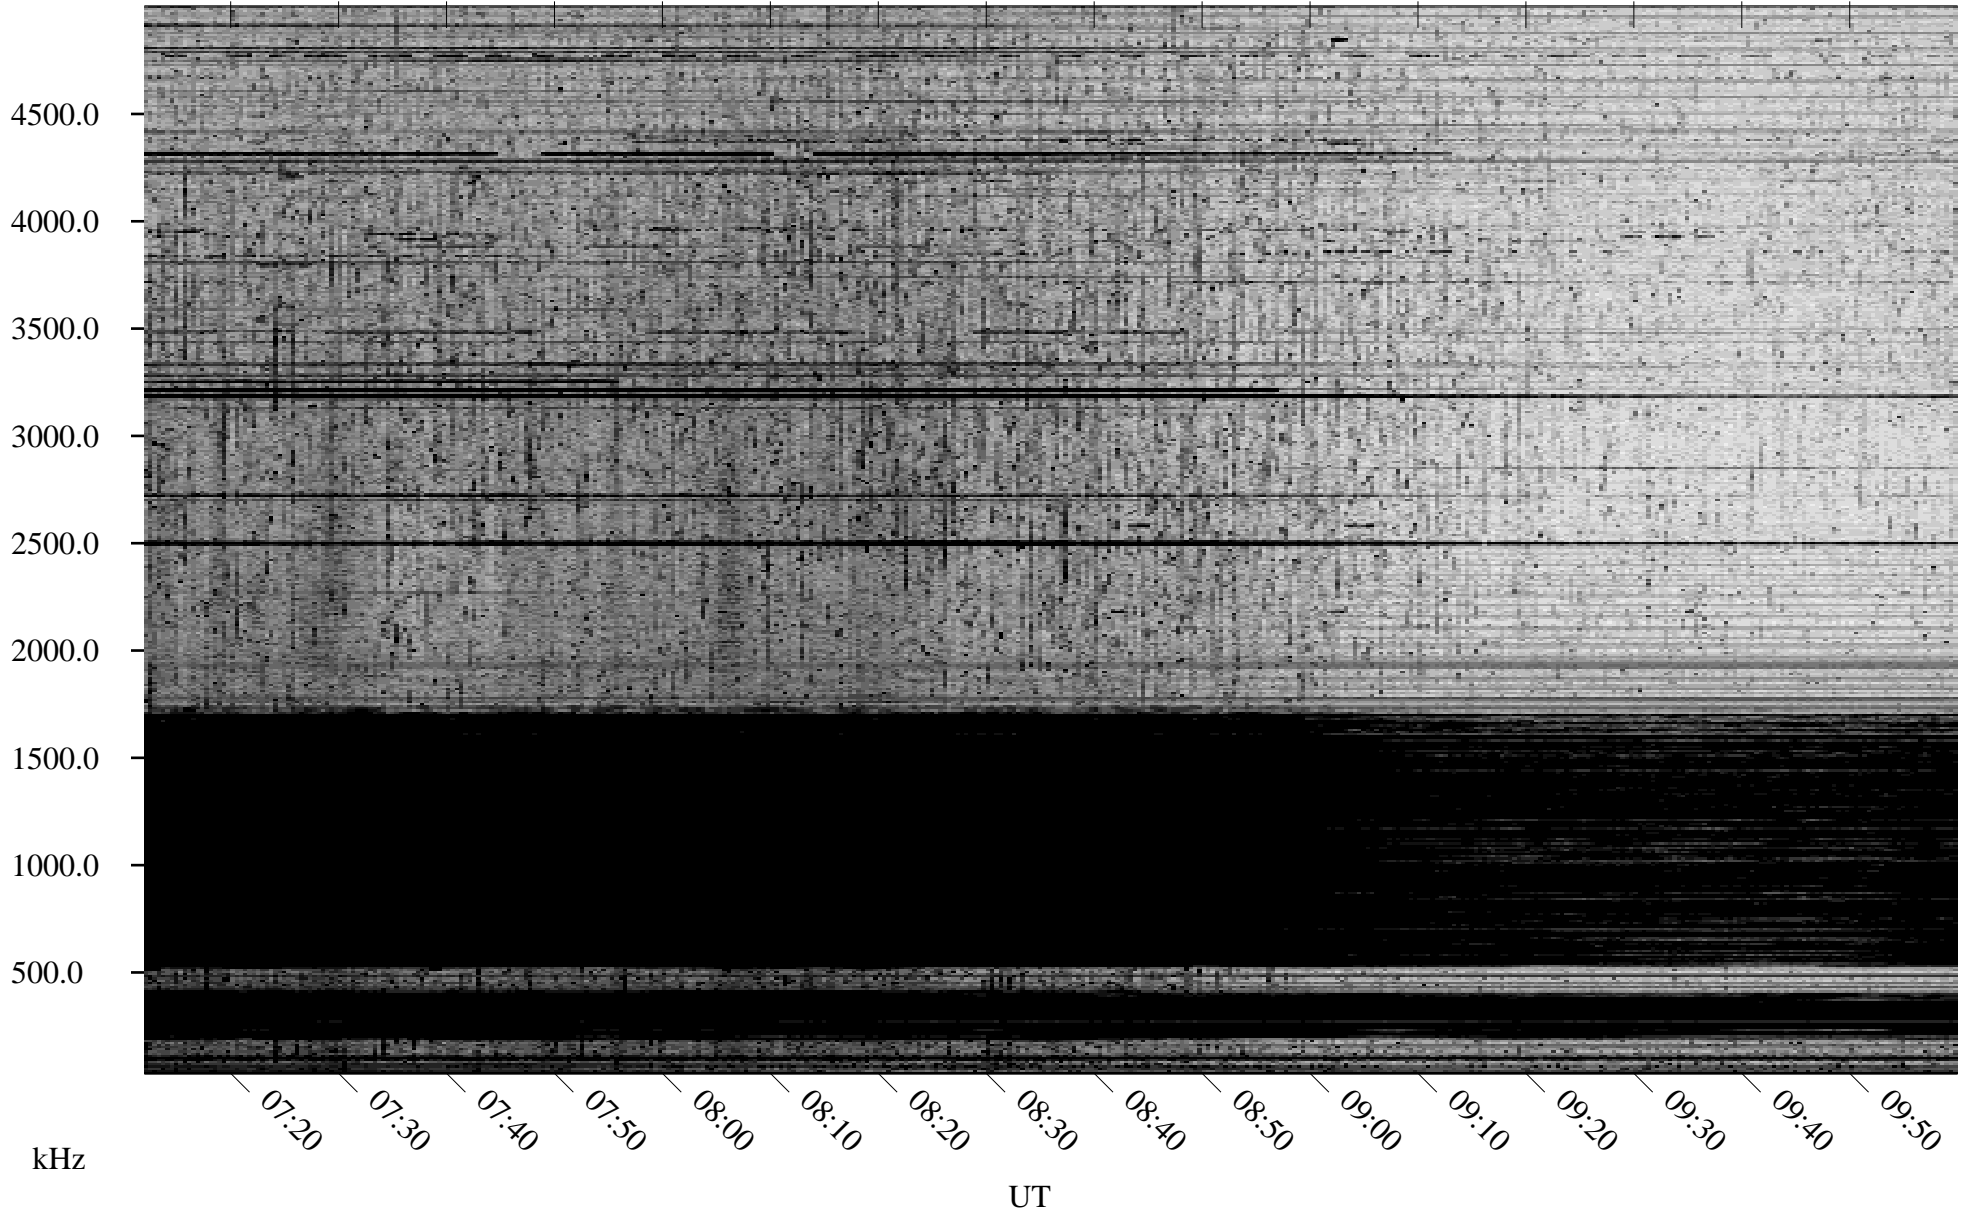

10/08/2007 Churchill, Manitoba

Linear Scale Black = 161 White = 15

ch072811.r00SUm max_12

Page 1

10/08/2007 Churchill, Manitoba

Linear Scale Black = 161 White = 15

ch072811.r00SUm max_12

Page 2

10/09/2007 Churchill, Manitoba

Linear Scale Black = 161 White = 15

ch072811.r00SUm max_12

Page 3

10/09/2007 Churchill, Manitoba

Linear Scale Black = 161 White = 15

ch072811.r00SUm max_12

Page 4

10/09/2007 Churchill, Manitoba

Linear Scale Black = 161 White = 15

ch072811.r00SUm max_12

Page 5

10/09/2007 Churchill, Manitoba

Linear Scale Black = 161 White = 15

ch072811.r00SUm max_12

Page 6

10/09/2007 Churchill, Manitoba

Linear Scale Black = 161 White = 15

ch072811.r00SUm max_12

Page 7

10/09/2007 Churchill, Manitoba

Linear Scale Black = 161 White = 15

ch072811.r00SUm max_12