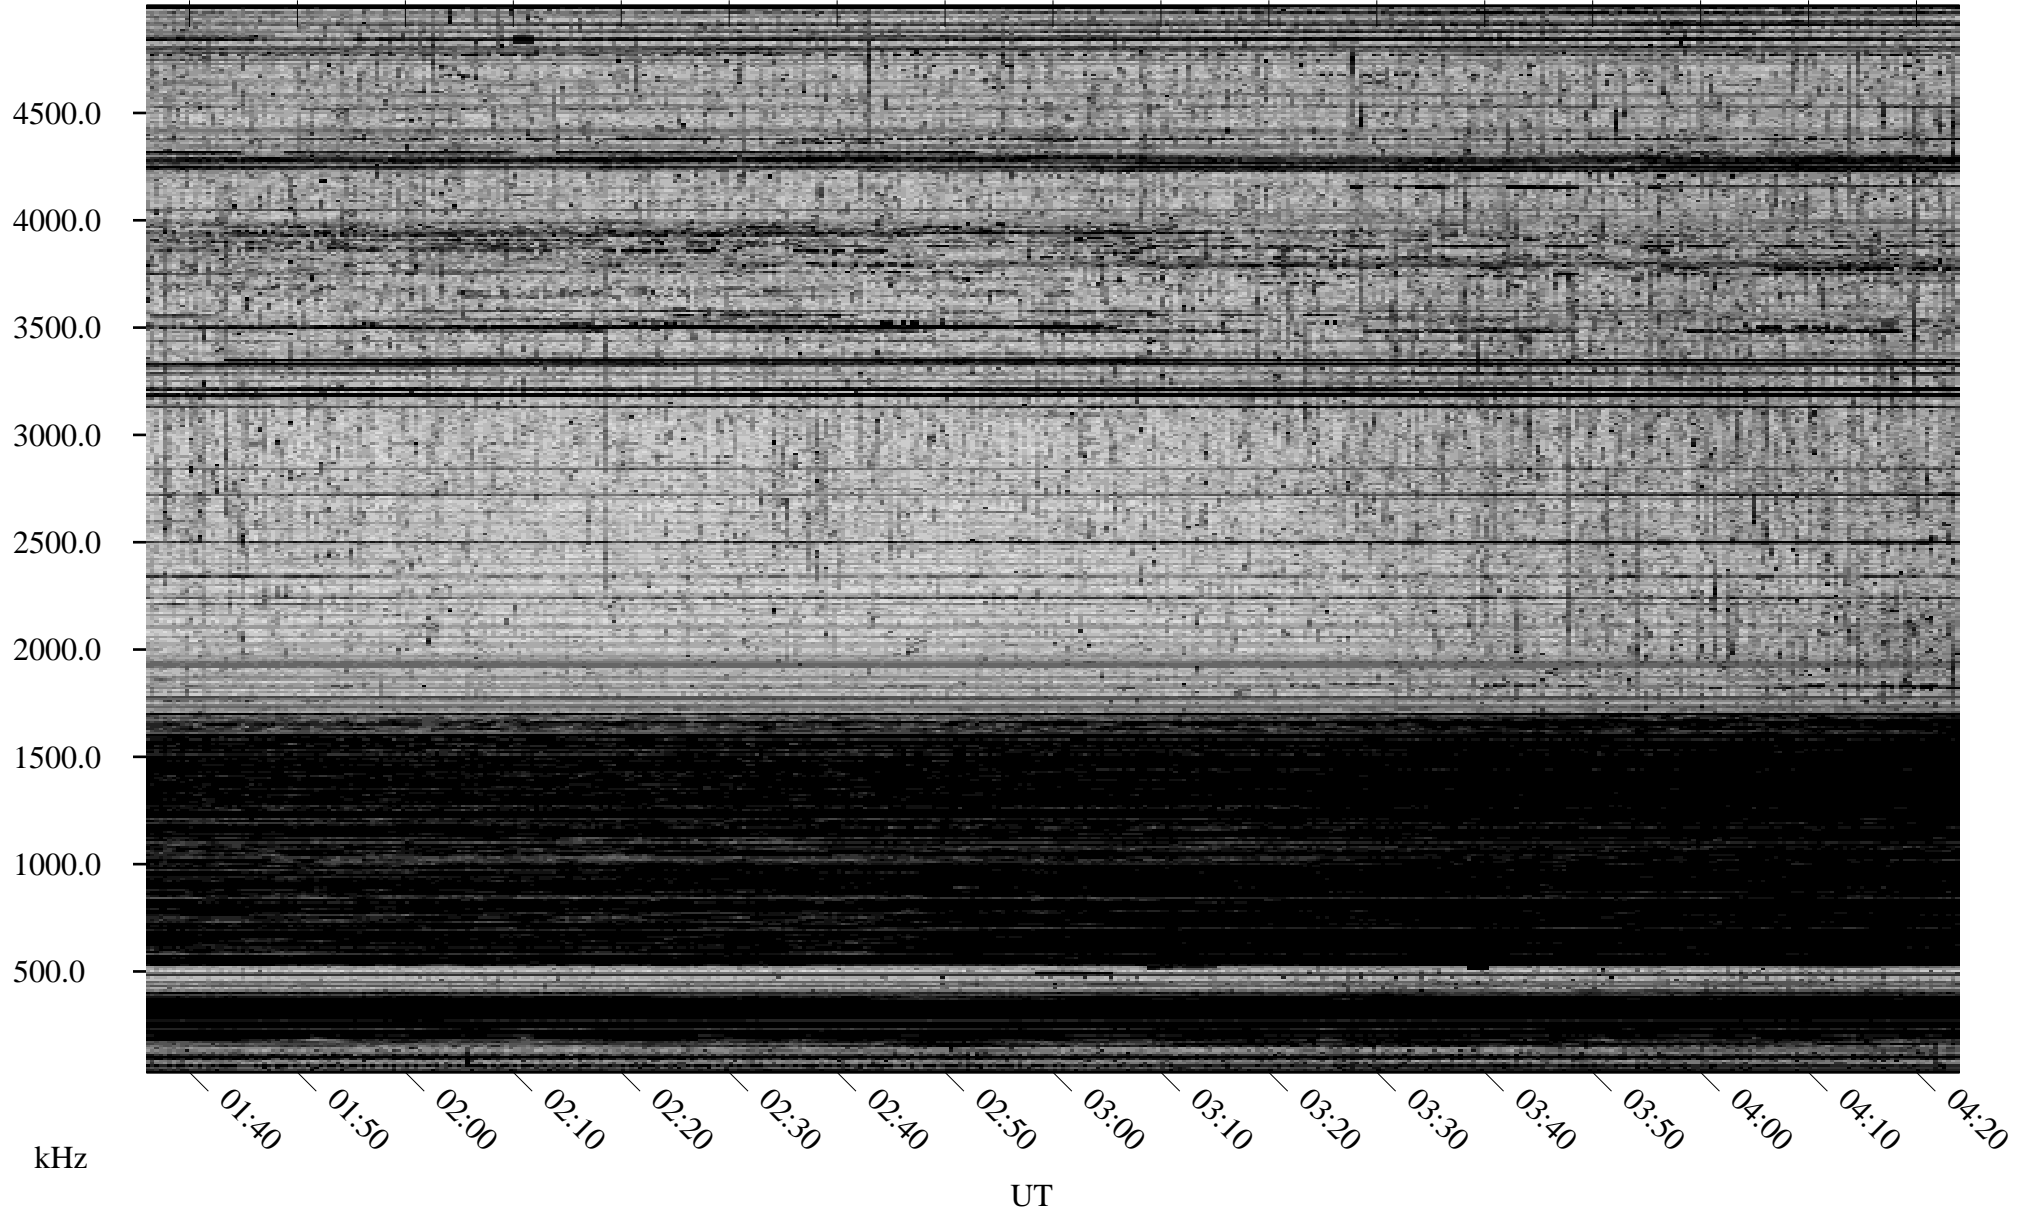

10/08/2007 Churchill, Manitoba

Linear Scale Black = 161 White = 15

ch072811.r00SUm max_12

Page 1

10/08/2007 Churchill, Manitoba

Linear Scale Black = 161 White = 15

ch072811.r00SUm max_12

Page 2

10/09/2007 Churchill, Manitoba

Linear Scale Black = 161 White = 15

ch072811.r00SUm max_12

Page 3

10/09/2007 Churchill, Manitoba

Linear Scale Black = 161 White = 15

ch072811.r00SUm max_12

Page 4

10/09/2007 Churchill, Manitoba

Linear Scale Black = 161 White = 15

ch072811.r00SUm max_12

Page 5

10/09/2007 Churchill, Manitoba

Linear Scale Black = 161 White = 15

ch072811.r00SUm max_12

Page 6

10/09/2007 Churchill, Manitoba

Linear Scale Black = 161 White = 15

ch072811.r00SUm max_12

Page 7

10/09/2007 Churchill, Manitoba

Linear Scale Black = 161 White = 15

ch072811.r00SUm max_12