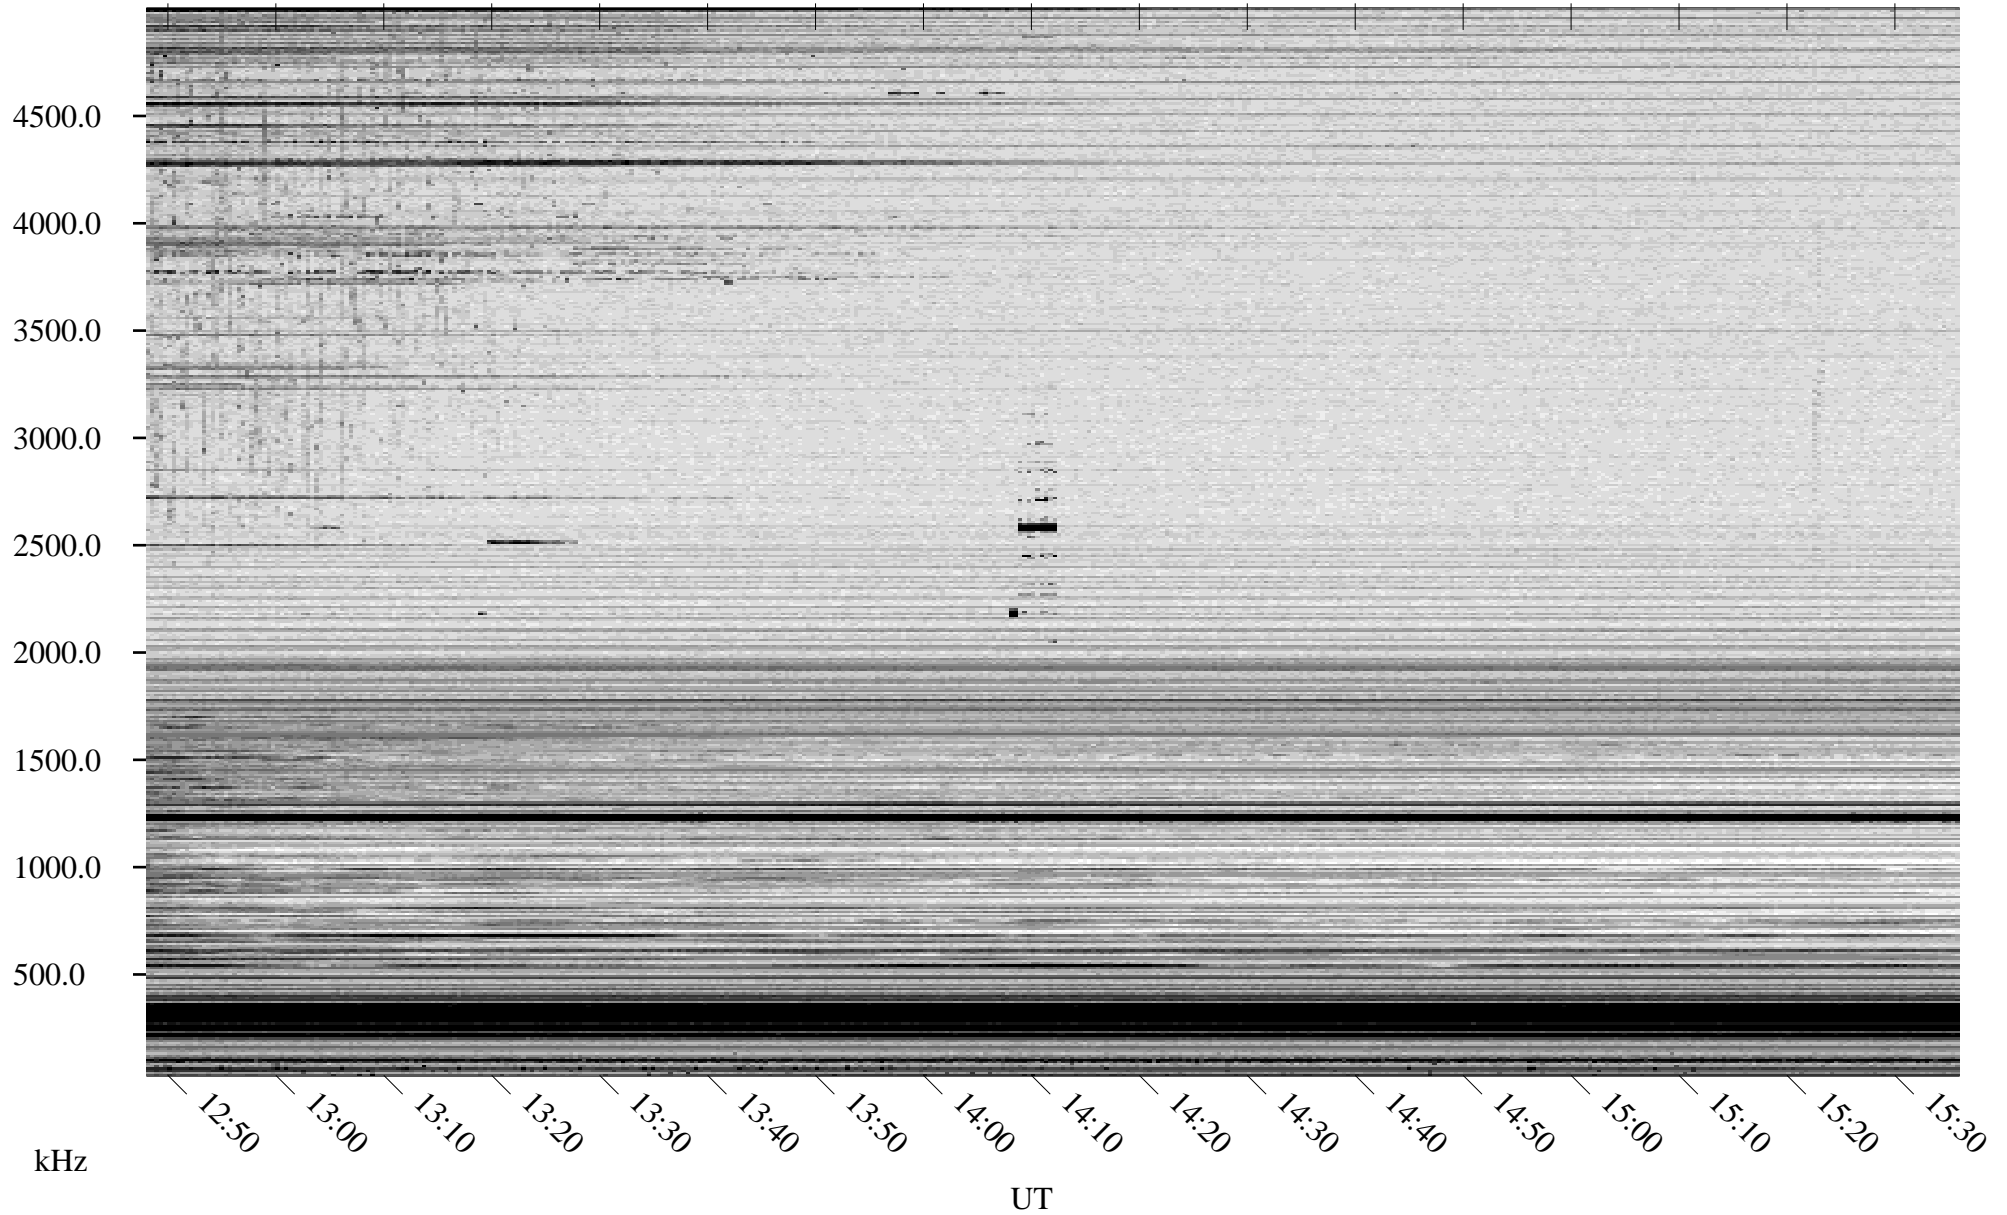

10/08/2007 Churchill, Manitoba

Linear Scale Black = 161 White = 15

ch072811.r00SUm max_12

Page 1

10/08/2007 Churchill, Manitoba

Linear Scale Black = 161 White = 15

ch072811.r00SUm max_12

Page 2

10/09/2007 Churchill, Manitoba

Linear Scale Black = 161 White = 15

ch072811.r00SUm max_12

Page 3

10/09/2007 Churchill, Manitoba

Linear Scale Black = 161 White = 15

ch072811.r00SUm max_12

Page 4

10/09/2007 Churchill, Manitoba

Linear Scale Black = 161 White = 15

ch072811.r00SUm max_12

Page 5

10/09/2007 Churchill, Manitoba

Linear Scale Black = 161 White = 15

ch072811.r00SUm max_12

Page 6

10/09/2007 Churchill, Manitoba

Linear Scale Black = 161 White = 15

ch072811.r00SUm max_12

Page 7

10/09/2007 Churchill, Manitoba

Linear Scale Black = 161 White = 15

ch072811.r00SUm max_12