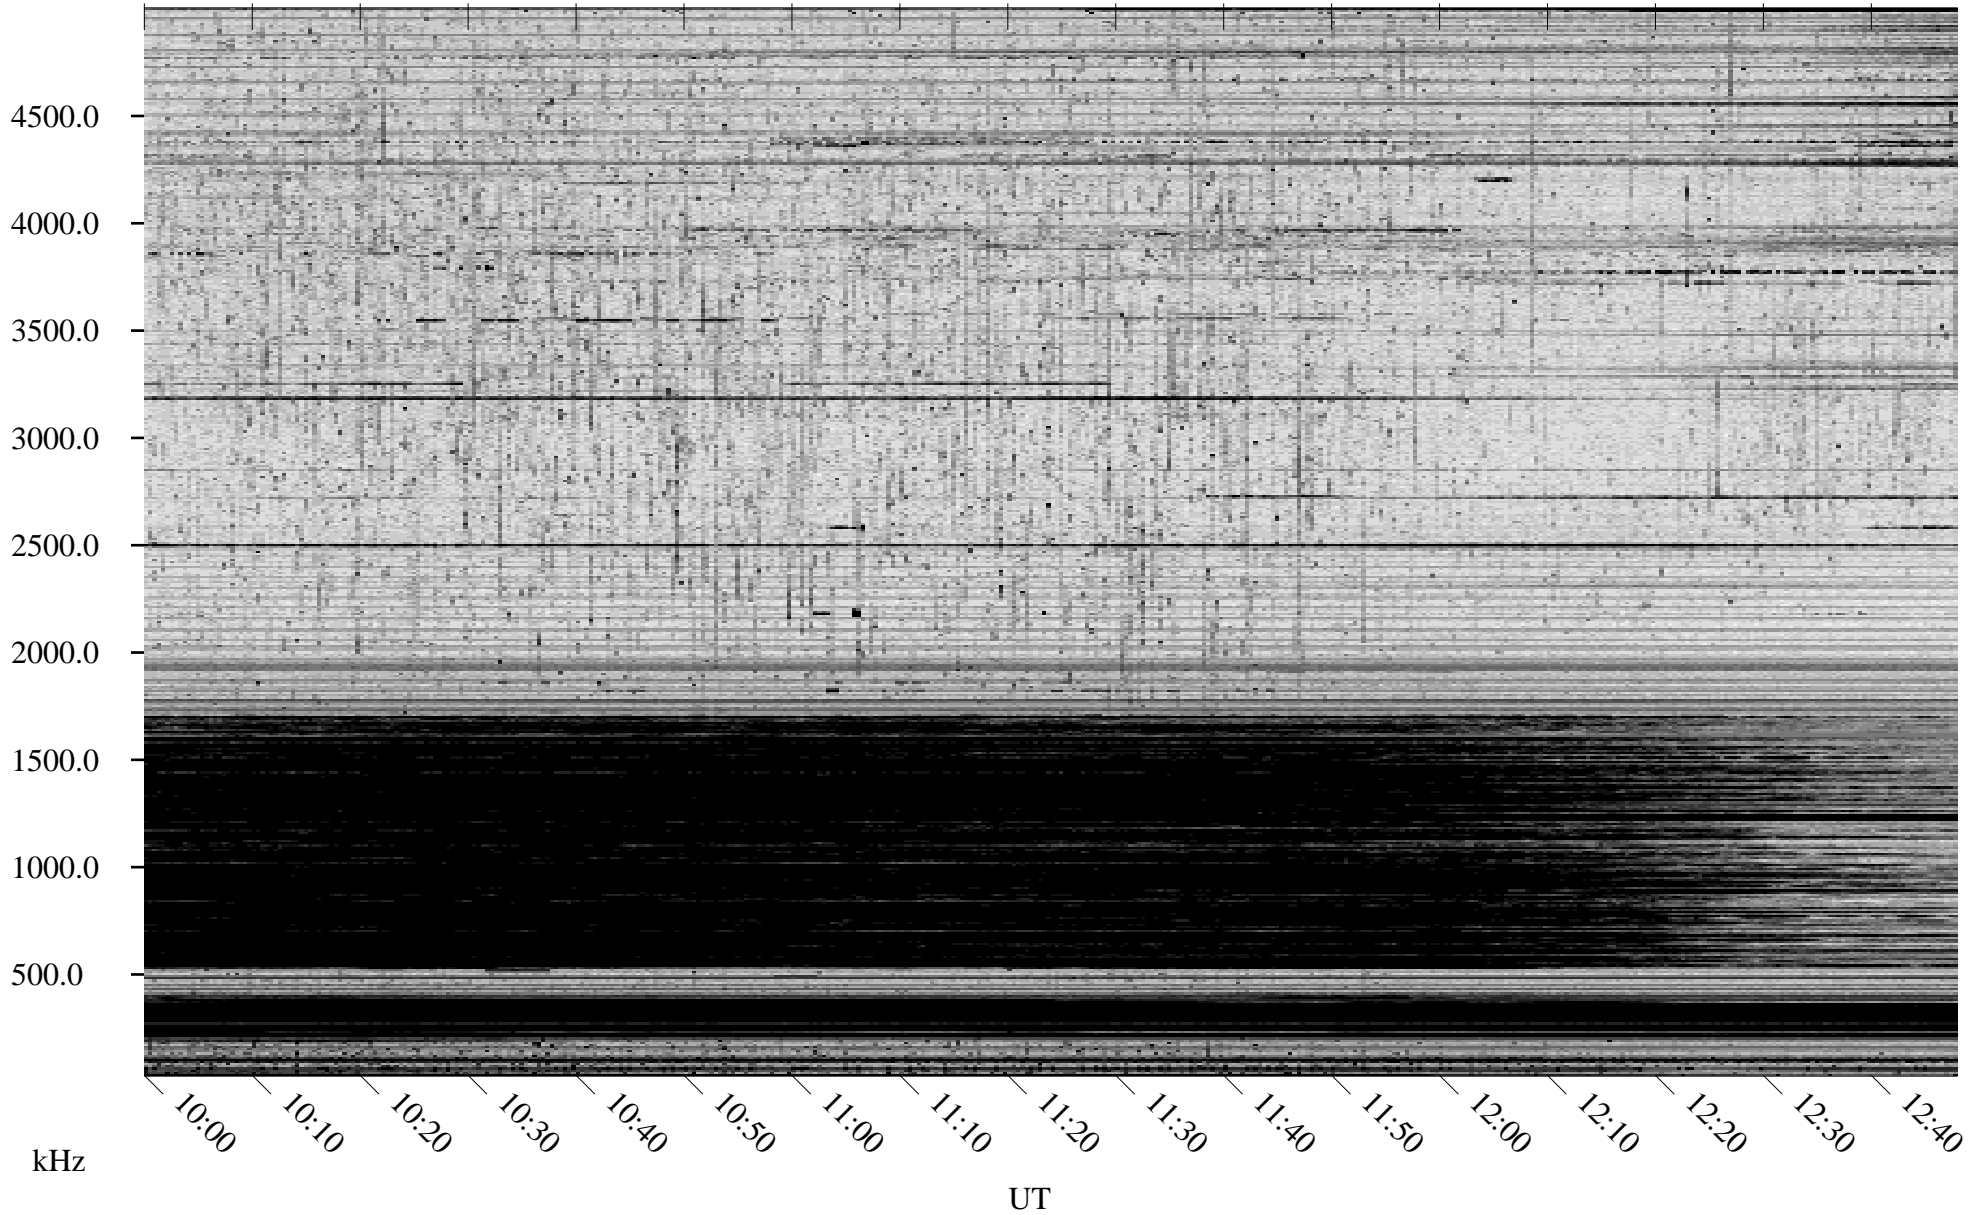

10/08/2007 Churchill, Manitoba

Linear Scale Black = 161 White = 15

ch072811.r00SUm max_12

Page 1

10/08/2007 Churchill, Manitoba

Linear Scale Black = 161 White = 15

ch072811.r00SUm max_12

Page 2

10/09/2007 Churchill, Manitoba

Linear Scale Black = 161 White = 15

ch072811.r00SUm max_12

Page 3

10/09/2007 Churchill, Manitoba

Linear Scale Black = 161 White = 15

ch072811.r00SUm max_12

Page 4

10/09/2007 Churchill, Manitoba

Linear Scale Black = 161 White = 15

ch072811.r00SUm max_12

Page 5

10/09/2007 Churchill, Manitoba

Linear Scale Black = 161 White = 15

ch072811.r00SUm max_12

Page 6

10/09/2007 Churchill, Manitoba

Linear Scale Black = 161 White = 15

ch072811.r00SUm max_12

Page 7

10/09/2007 Churchill, Manitoba

Linear Scale Black = 161 White = 15

ch072811.r00SUm max_12