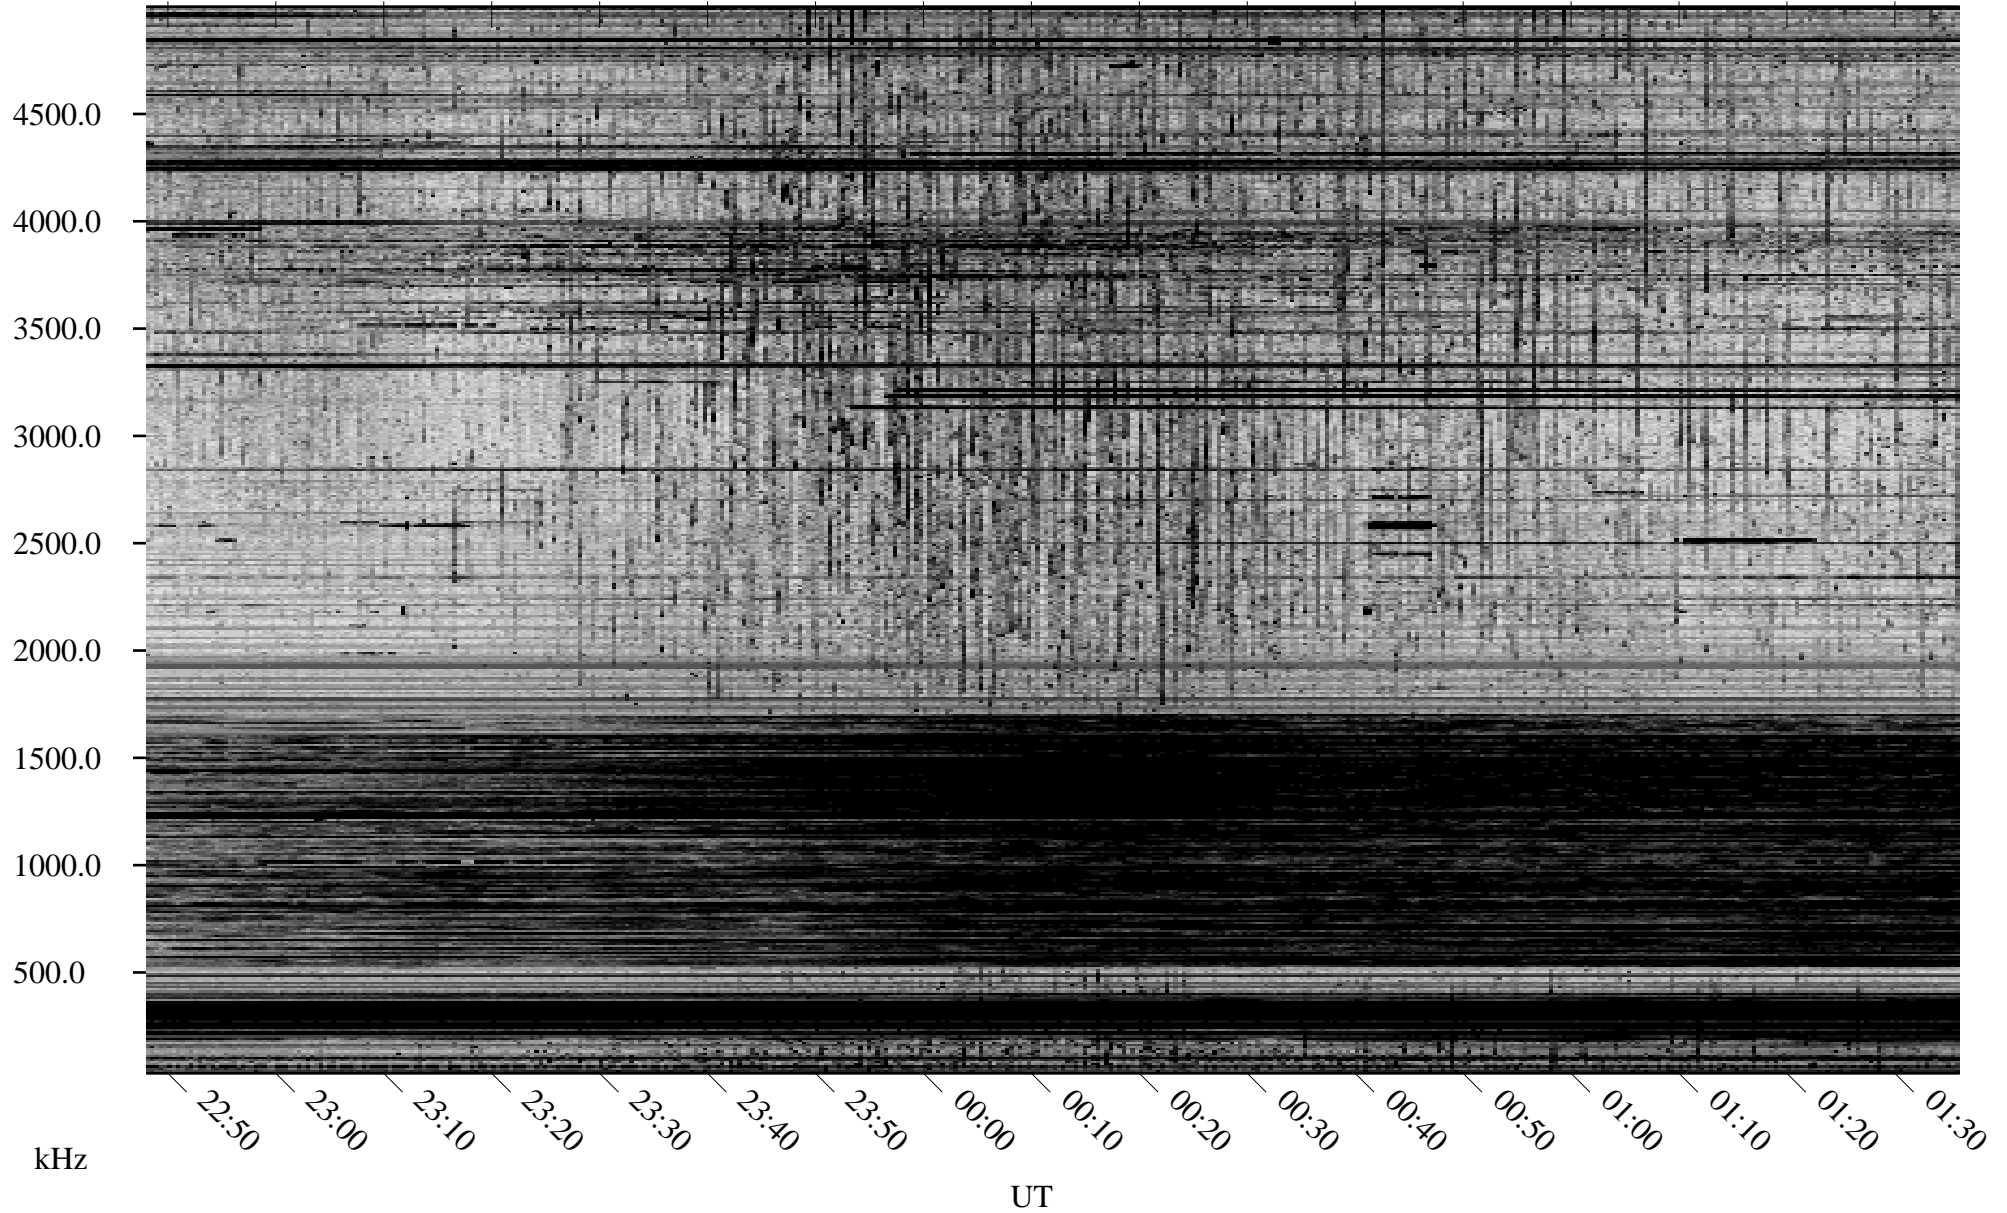

10/08/2007 Churchill, Manitoba

Linear Scale Black = 161 White = 15

ch072811.r00SUm max_12

Page 1

10/08/2007 Churchill, Manitoba

Linear Scale Black = 161 White = 15

ch072811.r00SUm max_12

Page 2

10/09/2007 Churchill, Manitoba

Linear Scale Black = 161 White = 15

ch072811.r00SUm max_12

Page 3

10/09/2007 Churchill, Manitoba

Linear Scale Black = 161 White = 15

ch072811.r00SUm max_12

Page 4

10/09/2007 Churchill, Manitoba

Linear Scale Black = 161 White = 15

ch072811.r00SUm max_12

Page 5

10/09/2007 Churchill, Manitoba

Linear Scale Black = 161 White = 15

ch072811.r00SUm max_12

Page 6

10/09/2007 Churchill, Manitoba

Linear Scale Black = 161 White = 15

ch072811.r00SUm max_12

Page 7

10/09/2007 Churchill, Manitoba

Linear Scale Black = 161 White = 15

ch072811.r00SUm max_12