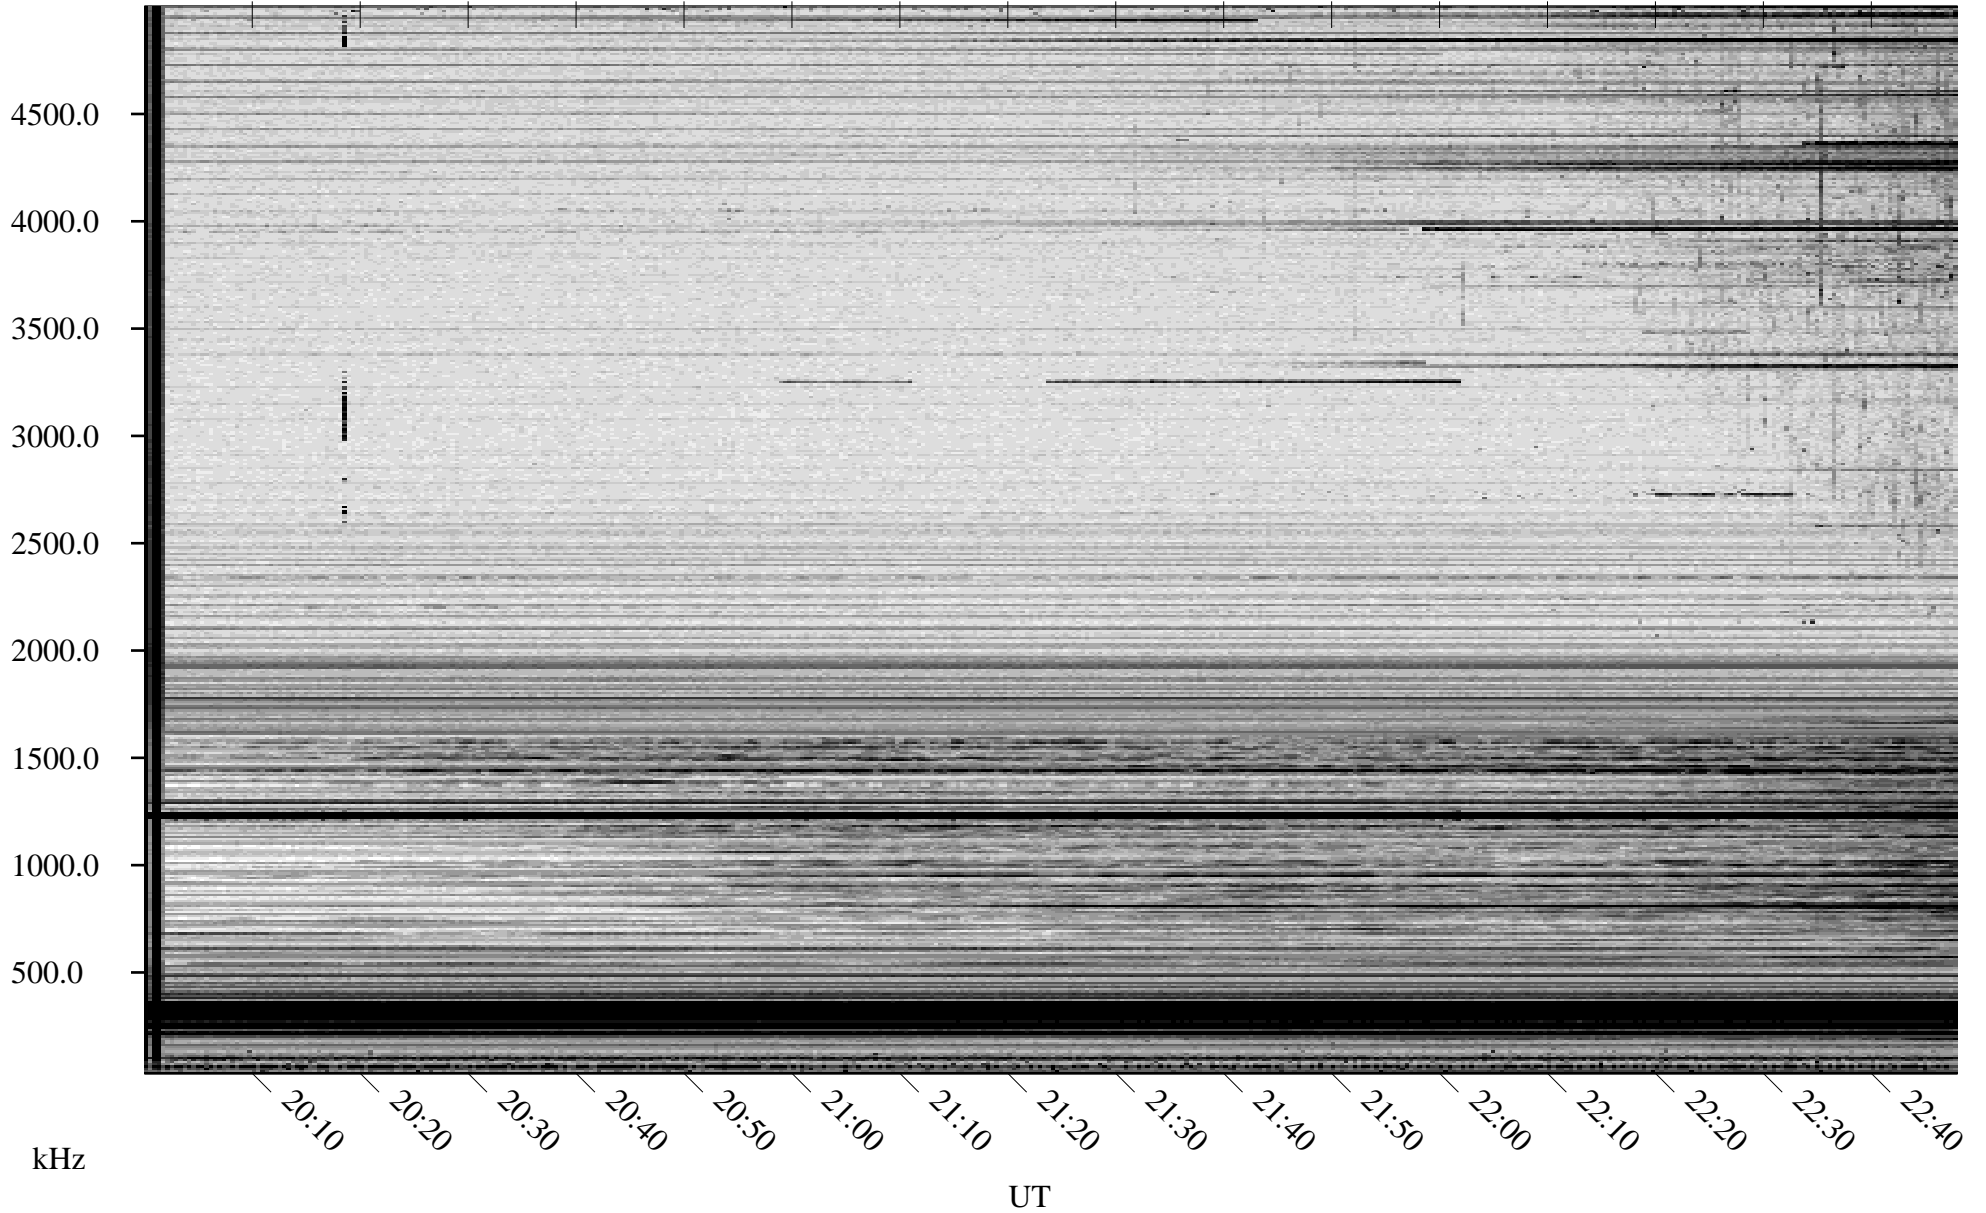

10/08/2007 Churchill, Manitoba

Linear Scale Black = 161 White = 15

ch072811.r00SUm max_12

Page 1

10/08/2007 Churchill, Manitoba

Linear Scale Black = 161 White = 15

ch072811.r00SUm max_12

Page 2

10/09/2007 Churchill, Manitoba

Linear Scale Black = 161 White = 15

ch072811.r00SUm max_12

Page 3

10/09/2007 Churchill, Manitoba

Linear Scale Black = 161 White = 15

ch072811.r00SUm max_12

Page 4

10/09/2007 Churchill, Manitoba

Linear Scale Black = 161 White = 15

ch072811.r00SUm max_12

Page 5

10/09/2007 Churchill, Manitoba

Linear Scale Black = 161 White = 15

ch072811.r00SUm max_12

Page 6

10/09/2007 Churchill, Manitoba

Linear Scale Black = 161 White = 15

ch072811.r00SUm max_12

Page 7

10/09/2007 Churchill, Manitoba

Linear Scale Black = 161 White = 15

ch072811.r00SUm max_12