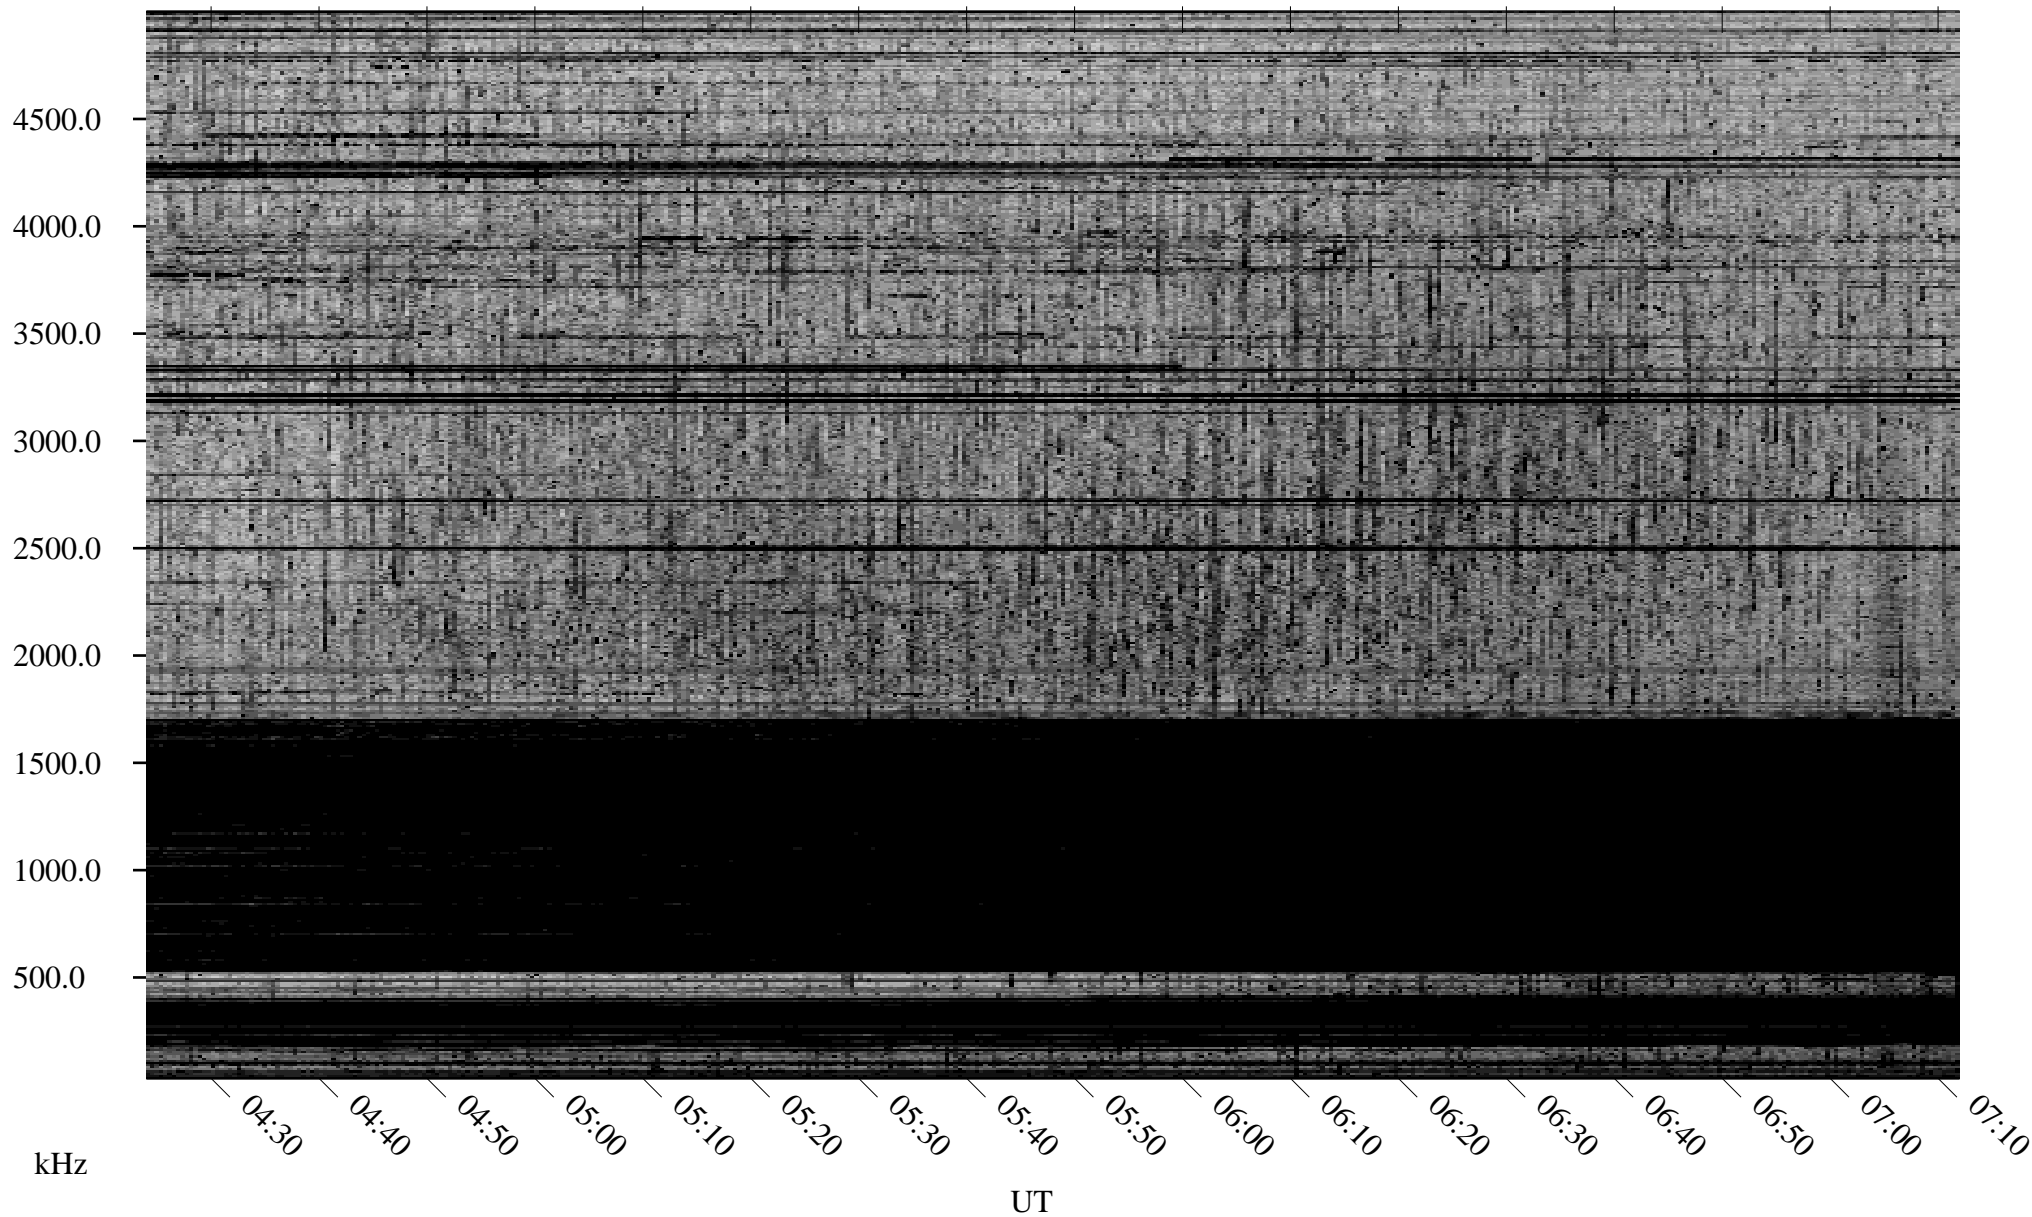

10/08/2007 Churchill, Manitoba

Linear Scale Black = 161 White = 15

ch072811.r00SUm max_12

Page 1

10/08/2007 Churchill, Manitoba

Linear Scale Black = 161 White = 15

ch072811.r00SUm max_12

Page 2

10/09/2007 Churchill, Manitoba

Linear Scale Black = 161 White = 15

ch072811.r00SUm max_12

Page 3

10/09/2007 Churchill, Manitoba

Linear Scale Black = 161 White = 15

ch072811.r00SUm max_12

Page 4

10/09/2007 Churchill, Manitoba

Linear Scale Black = 161 White = 15

ch072811.r00SUm max_12

Page 5

10/09/2007 Churchill, Manitoba

Linear Scale Black = 161 White = 15

ch072811.r00SUm max_12

Page 6

10/09/2007 Churchill, Manitoba

Linear Scale Black = 161 White = 15

ch072811.r00SUm max_12

Page 7

10/09/2007 Churchill, Manitoba

Linear Scale Black = 161 White = 15

ch072811.r00SUm max_12